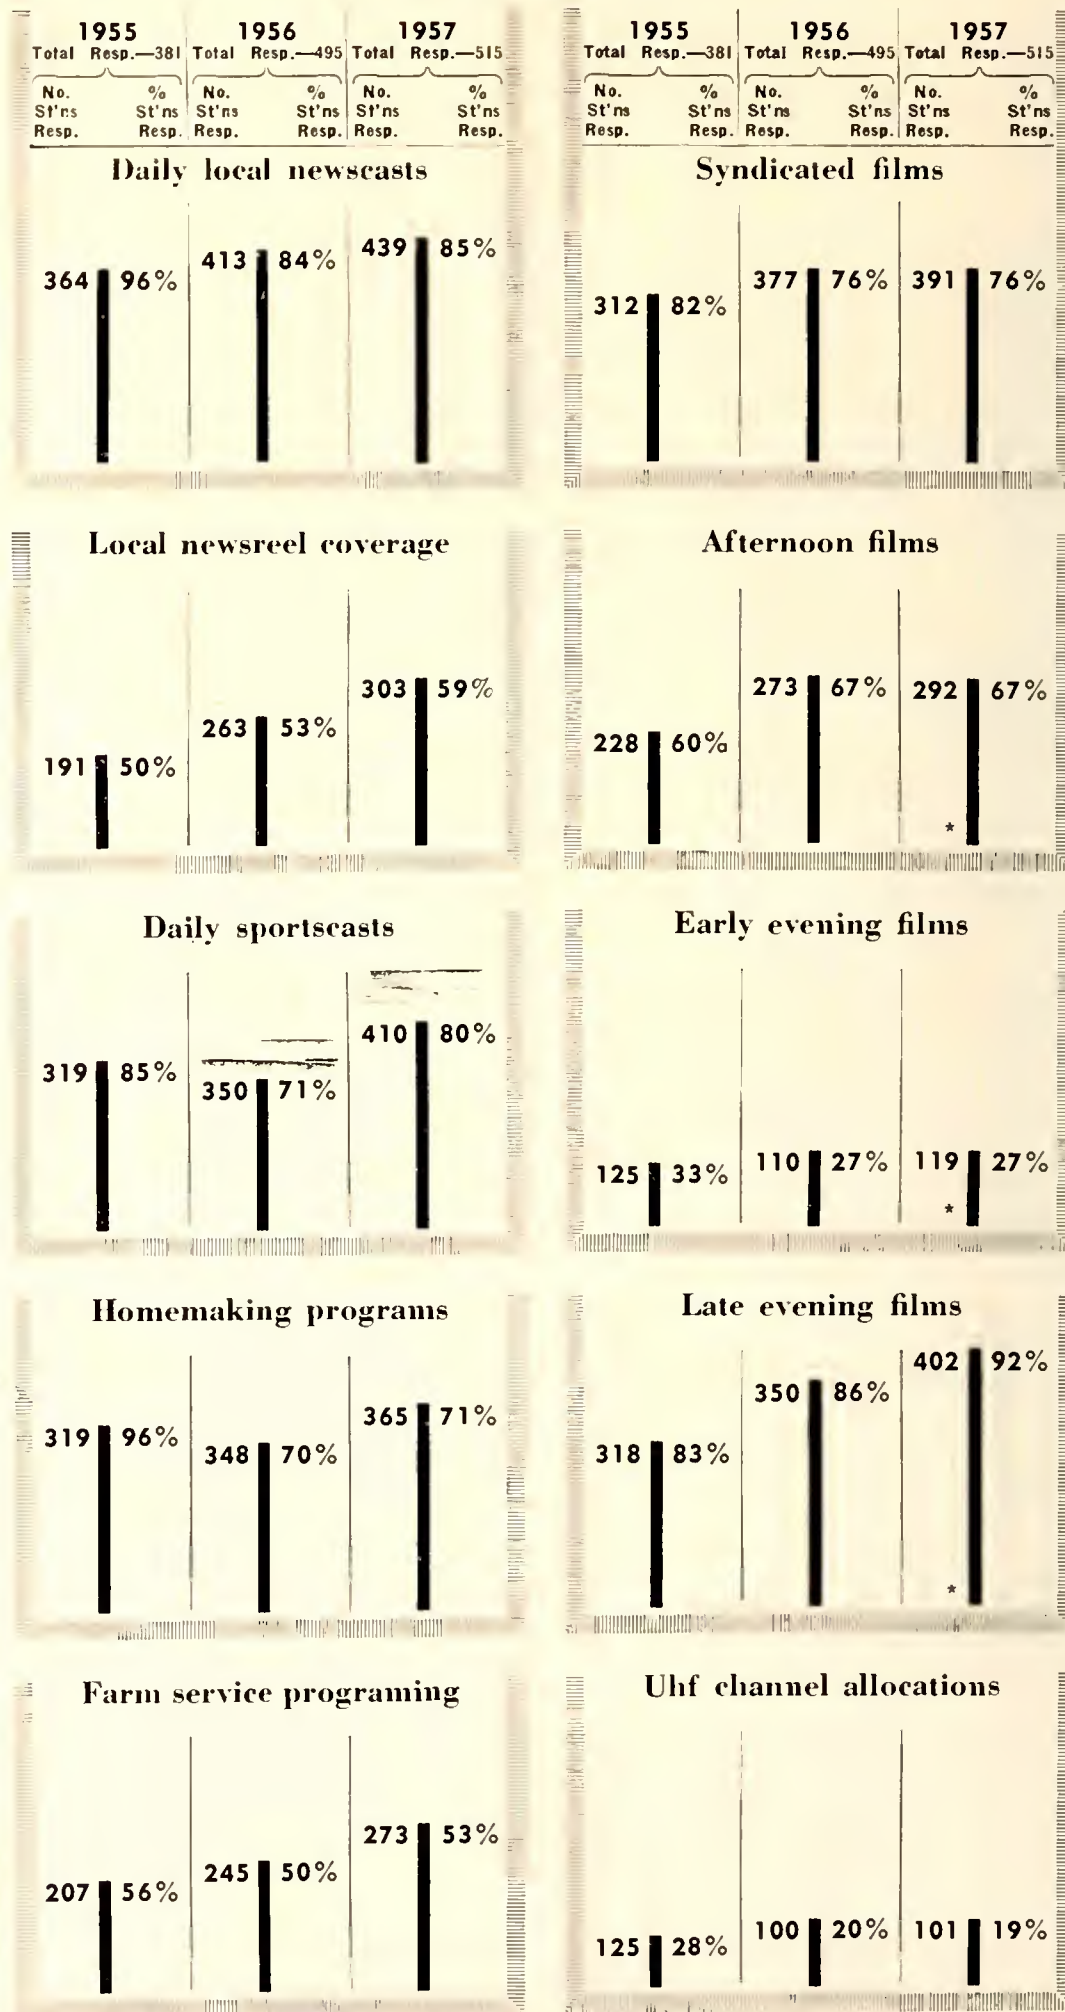

## television trends

1955: Questionnaires totaled 381

1956: Questionnaires totaled 495

1957: Questionnaires totaled 515

\*Based on number of stations reporting feature film.

PHONE 74-5711