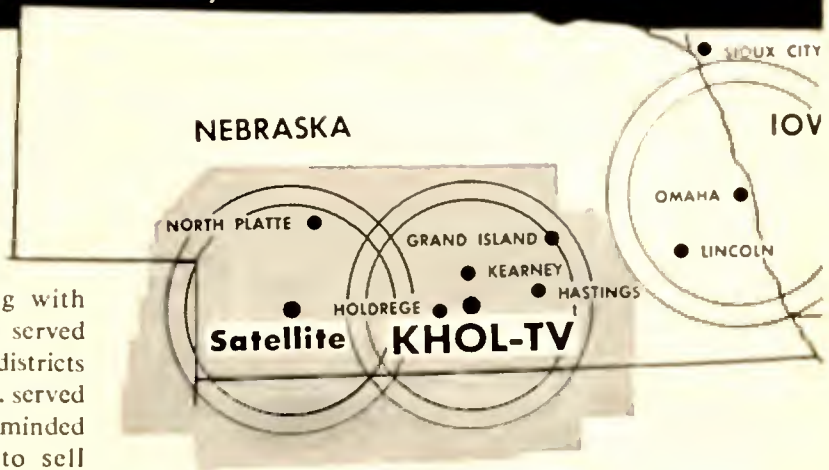

OKLAHOMA

ADA	KTEN		x	x	x	Bill Hoover
ENID	KGEO-TV				x	George Streets
LAWTON	KSWO-TV		x	x		P. V. Goode
OKLA. CITY	KWTW		x	x		W. Perry Dickey
	WKY-TV		x	x		Kieth Mathers
TULSA	KOTV		x	x		Dick Campbell
	KTUX				x	Mike Shapiro
	KVOO-TV				x	C. B. Akers

OREGON

EUGENE	KVAL-TV		x	x		S. W. McCready
KLAMATH FALLS	KOTI				x	Walter Richartz
MEDFORD	KBES-TV		x	x		Wm. B. Smullin
PORTLAND	KLOR		x	x	x	S. John Schile
	KOIN-TV		x	x		T. R. Gamble
	KPTV		x	x	x	Charles Shevland

PENNSYLVANIA

ALTOONA	WFBG-TV		x	x	x	Betty Adams
BETHLEHEM	WLEV-TV				x	E. C. Anderson
EASTON	WGLV		x	x		Peter Gallagher
ERIE	WICU		x	x		Ben McLaughlin
	WSEE-TV		x	x	x	Frank Herrick

(CONTINUED)

KHOL-TV Sells Nebraska's Second Big Market!

Reaching 161,715 Families
with an Effective Buying
Income of $706,868,000

Nebraska boasts two giant consumer markets bursting with profit potentials. One is the eastern metropolitan areas, served by four TV stations. The second is the rich agricultural districts of central and western Nebraska and Northern Kansas . . . served and sold by KHOL-TV and its satellite station. Profit minded advertisers agree — KHOL-TV — the economical way to sell Nebraska! Contact Meeker TV today.

**KHOL-TV and Satellite Station
MARKET FACTS**

Population	510,100
Number of Families	159,400
Effective Buying Income	$706,868,000
Total Retail Sales	$567,217,000
Farm Population	189,600
Farm Gross Income	$502,777,000
TV Set Count	105,000

CBS ABC **KHOL-TV** CHANNEL **13**

KEARNEY, NEBRASKA
Satellite Station Channel 6, Hayes Center, Neb.

Represented Nationally by MEEKER TV, Inc.