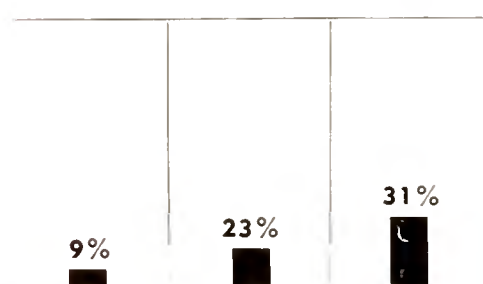

*Stations programing past midnight

Stations programing concert music

Farm specialists (5 wklly hrs or more)

Stations affiliated with national networks

Concert Music specialists (10 wklly hrs or more)

Stations scheduling homemaking programs