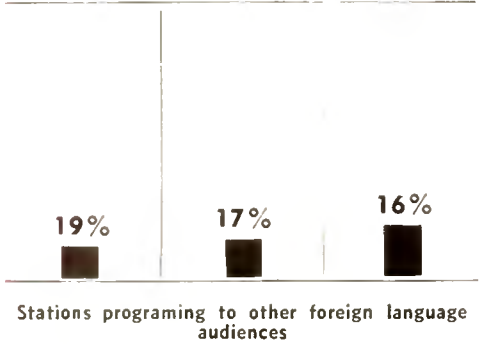

radio trends

(CONTINUED FROM PAGE 7)

1954 Base: 1568 Stations
1955 Base: 2172 Stations
1956 Base: 2515 Stations

1954	1955	1956
1568 Respondents	2172 Respondents	2515 Respondents
% Respondents	% Respondents	% Respondents

*Exclusive of Canadian respondents