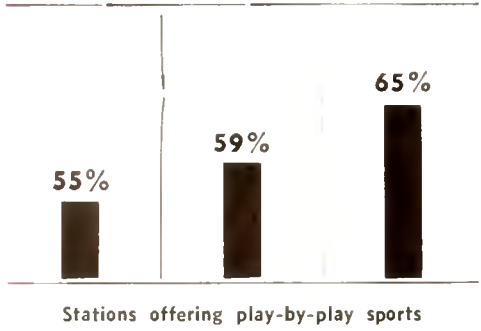

radio trends

(CONTINUED FROM PAGE 7)

1954 Base: 1568 Stations
1955 Base: 2172 Stations
1956 Base: 2515 Stations

1954	1955	1956
1568 Respondents	2172 Respondents	2515 Respondents
% Respondents	% Respondents	% Respondents

*Exclusive of Canadian respondents