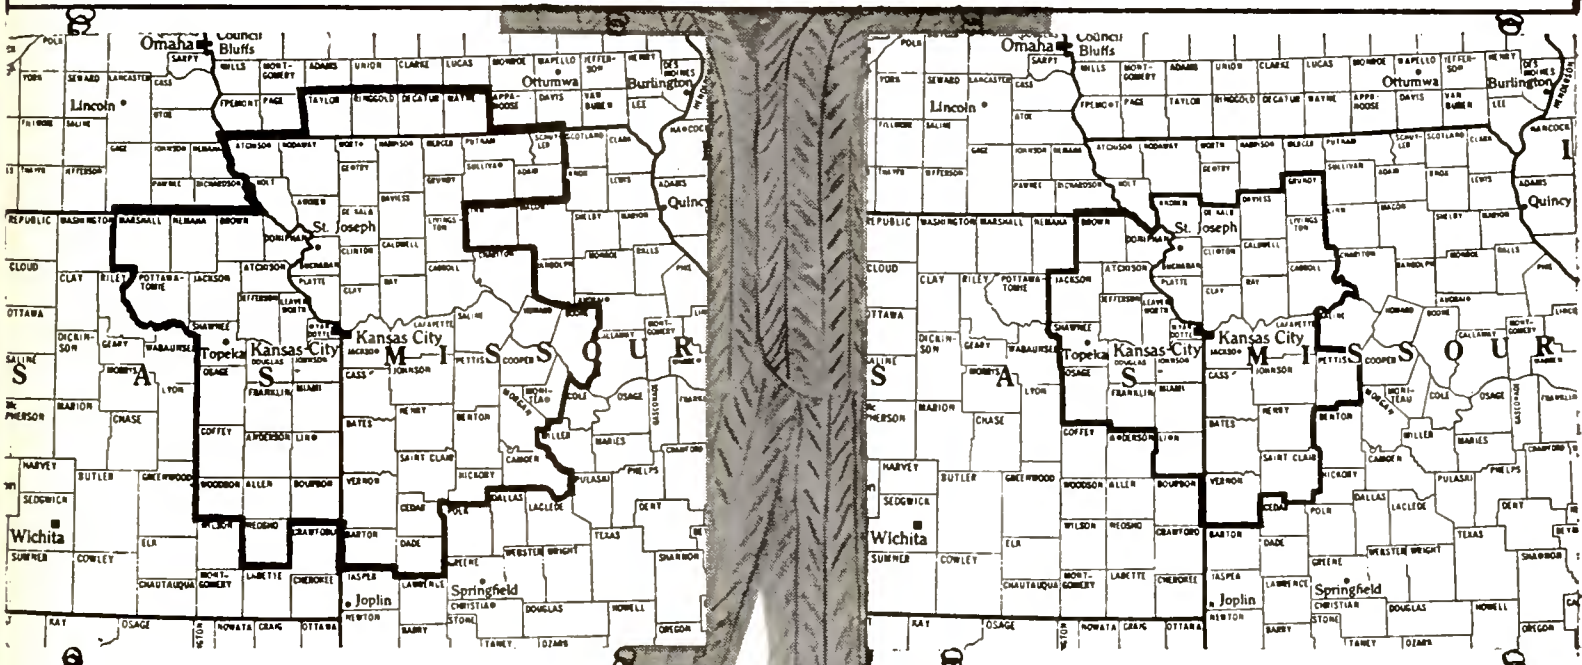

Sure, WHB dominates Kansas City. But how about area?

It's WHB's REGION, too!

The Proof's in PULSE and NIELSEN

70-County AREA PULSE

620,400 Radio homes
WHB is first in every time period!
Average share of audience 25% ahead of second station!

N.S.I. AREA

542,700 radio homes
WHB all-day average: 42.9% (second station: 16.6%)
WHB first by far in every time period!

Latest Kansas City Hooper (January-February, 1956) gives WHB whooping first place with 49.1%. WHB leads in every Hooper 1/4 hour, 6 a.m.-6 p.m., Mon.-Sat. So WHB dominates the metropolitan area as it dominates the whole area. More reason than ever to talk to the man from Blair, or WHB General Manager George W. Armstrong!

WHB

10,000 watts — 710 kc
KANSAS CITY

MID-CONTINENT BROADCASTING COMPANY

President: Todd Storz

WDGY, Minneapolis-St. Paul
Represented by
Avery-Knodel

KOWH, Omaha
Represented by
H-R Reps., Inc.

WHB, Kansas City
Represented by
John Blair & Co.

WTIX, New Orleans
Represented by
Adam J. Young, Jr.