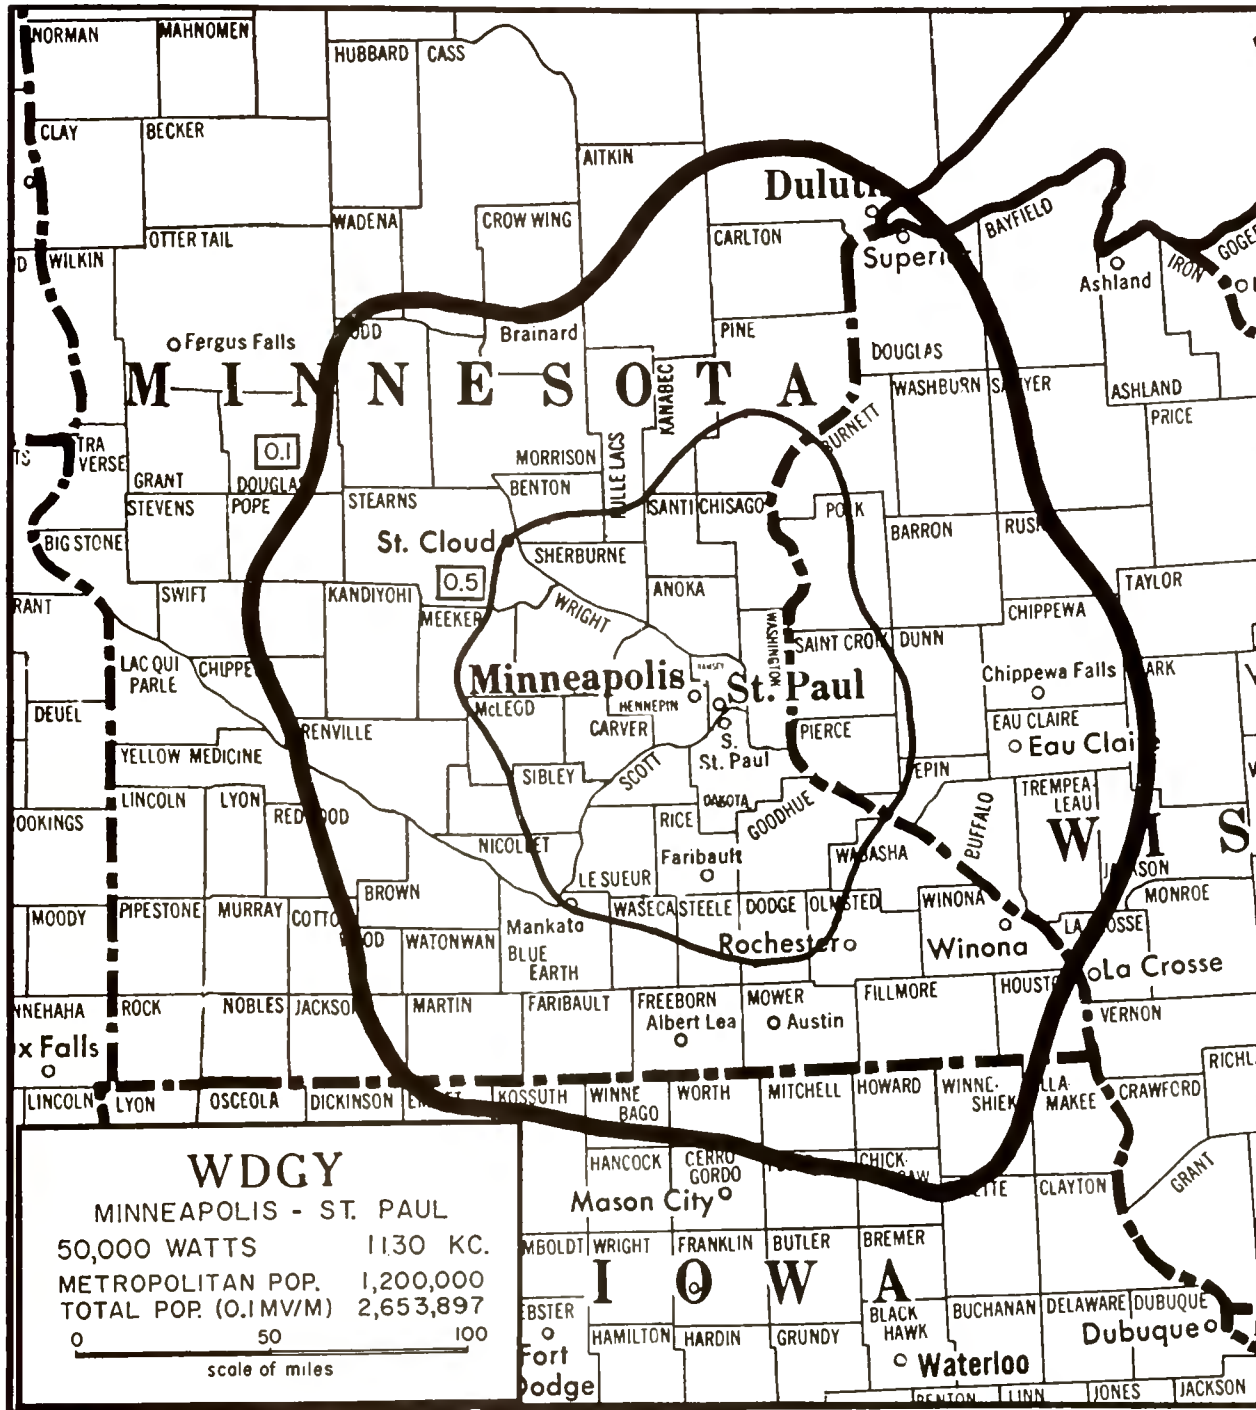

WDGY

is the word for the **COVERAGE** **WDGY'S**
50,000 watts give you in **MINNEAPOLIS-ST. PAUL**

... and WDGY has an almost perfect-circle signal daytime. Watch what happens to radio listening when Mid-Centime programming, ideas, music and news fill the Twin Cities air. Call WDGY General Manager Stephen Labunski or Avery-Knodel.

WDGY
Minneapolis-St. Paul 50,000 watts

MID-CENTIME BROADCASTING COMPANY
President: Todd Storz

WDGY, Minneapolis-St. Paul
Represented by
Avery-Knodel, Inc.

KOWH, Omaha
Represented by
H-R Reps., Inc.

WHB, Kansas City
Represented by
John Blair & Co.

WTIX, New Orleans
Represented by
Adam J. Young, Jr.