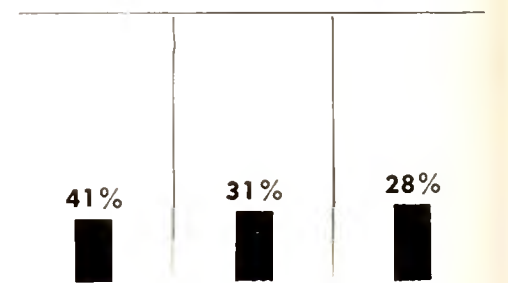

Farm specialists (5 wklly hrs or more)