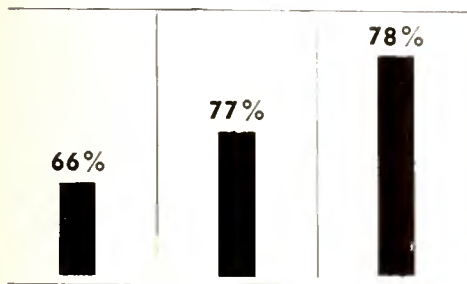

Stations programing folk music