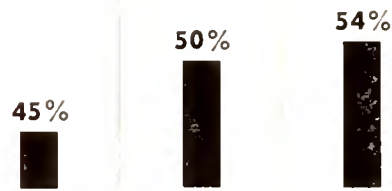

*Daytime stations—sunrise to sunset

Independent Stations

Folk Music Specialists (20 wklly hours or more)

*Stations on air to midnight

Stations programing popular music

Stations scheduling local farm programs