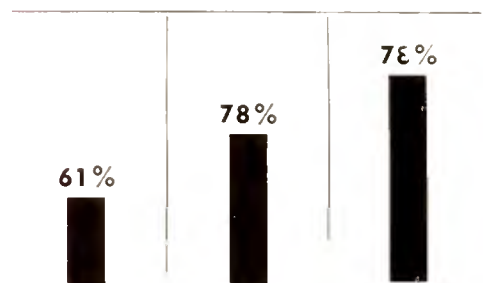

Stations programing concert music