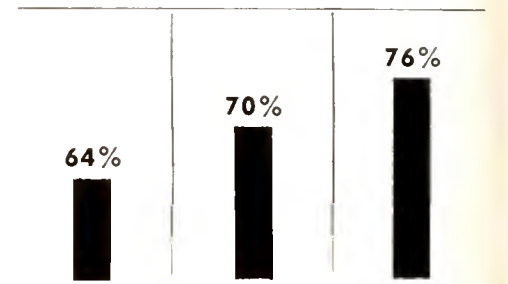

*Daytime stations—sunrise to sunset

Independent Stations

Folk Music Specialists (20 wklly hours or more)

*Stations on air to midnight

Stations programing popular music

Stations scheduling local farm programs