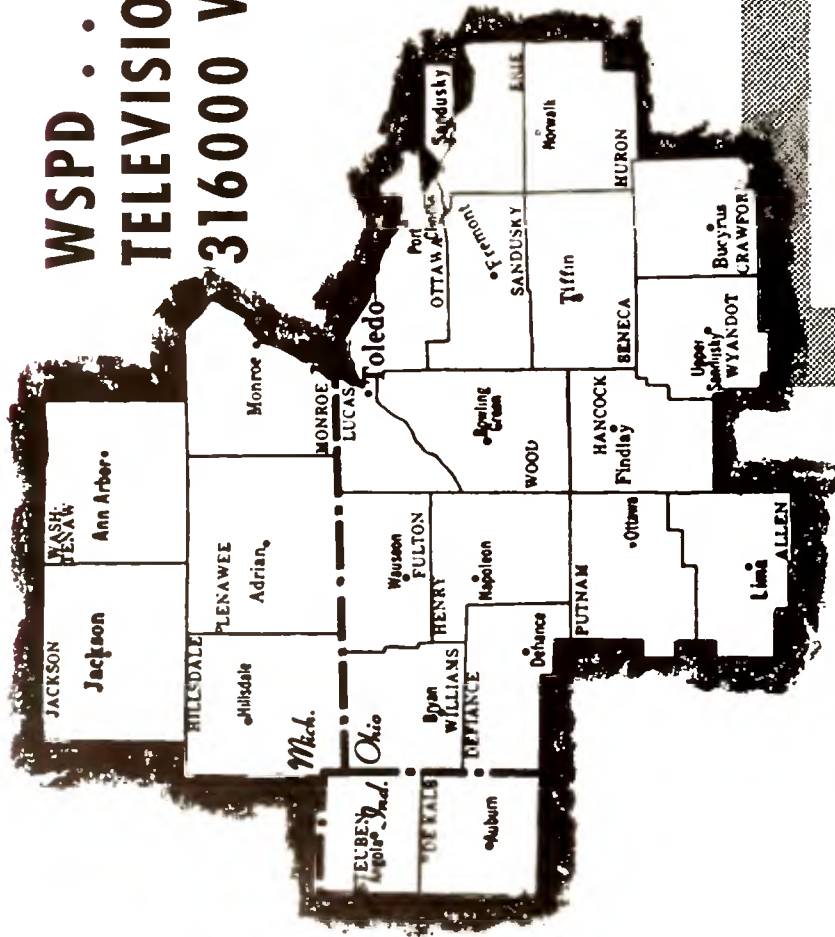

T!

**NEW! ZIV'S
 NEXT BIG
 HIT-GETTER!**

NEW YORK
 CINCINNATI
 HOLLYWOOD
 CHICAGO

**THE HOT SHOWS
 COME FROM ZIV!**

WSPD . . . TELEVISION 316000 WATTS

WSPD . . . RADIO 5000 WATTS

Population . . . 1,573,000
 Families . . . 496,600
 Television Homes . . . 374,910
 Percent tuned to WSPD-TV
 Daytime . . . 78%
 Nighttime . . . 91.5%