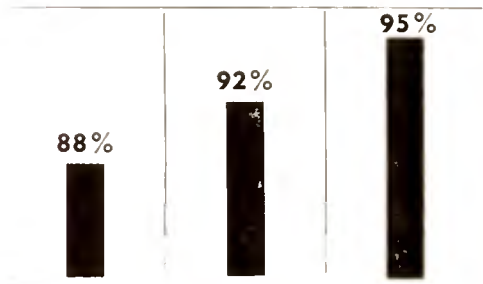

*Daytime stations—sunrise to sunset

Independent Stations

Folk Music Specialists (20 wklly hours or more)

*Stations on air to midnight

Stations programing popular music

Stations scheduling local farm programs