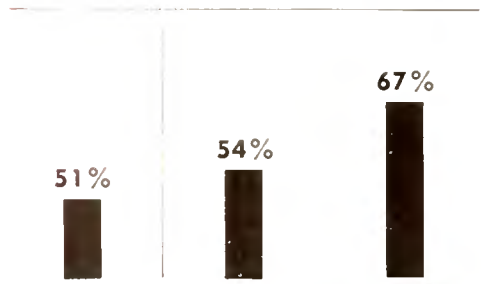

*Daytime stations—sunrise to sunset

Independent Stations

Folk Music Specialists (20 wklly hours or more)

*Stations on air to midnight

Stations programing popular music

Stations scheduling local farm programs