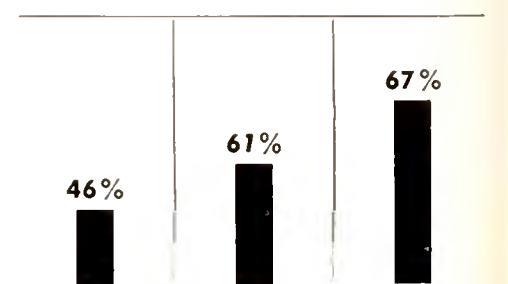

*Stations programing past midnight

Stations programing concert music

Farm specialists (5 wklly hrs or more)

Stations affiliated with national networks

Concert Music specialists (10 wklly hrs or more)

Stations scheduling homemaking programs