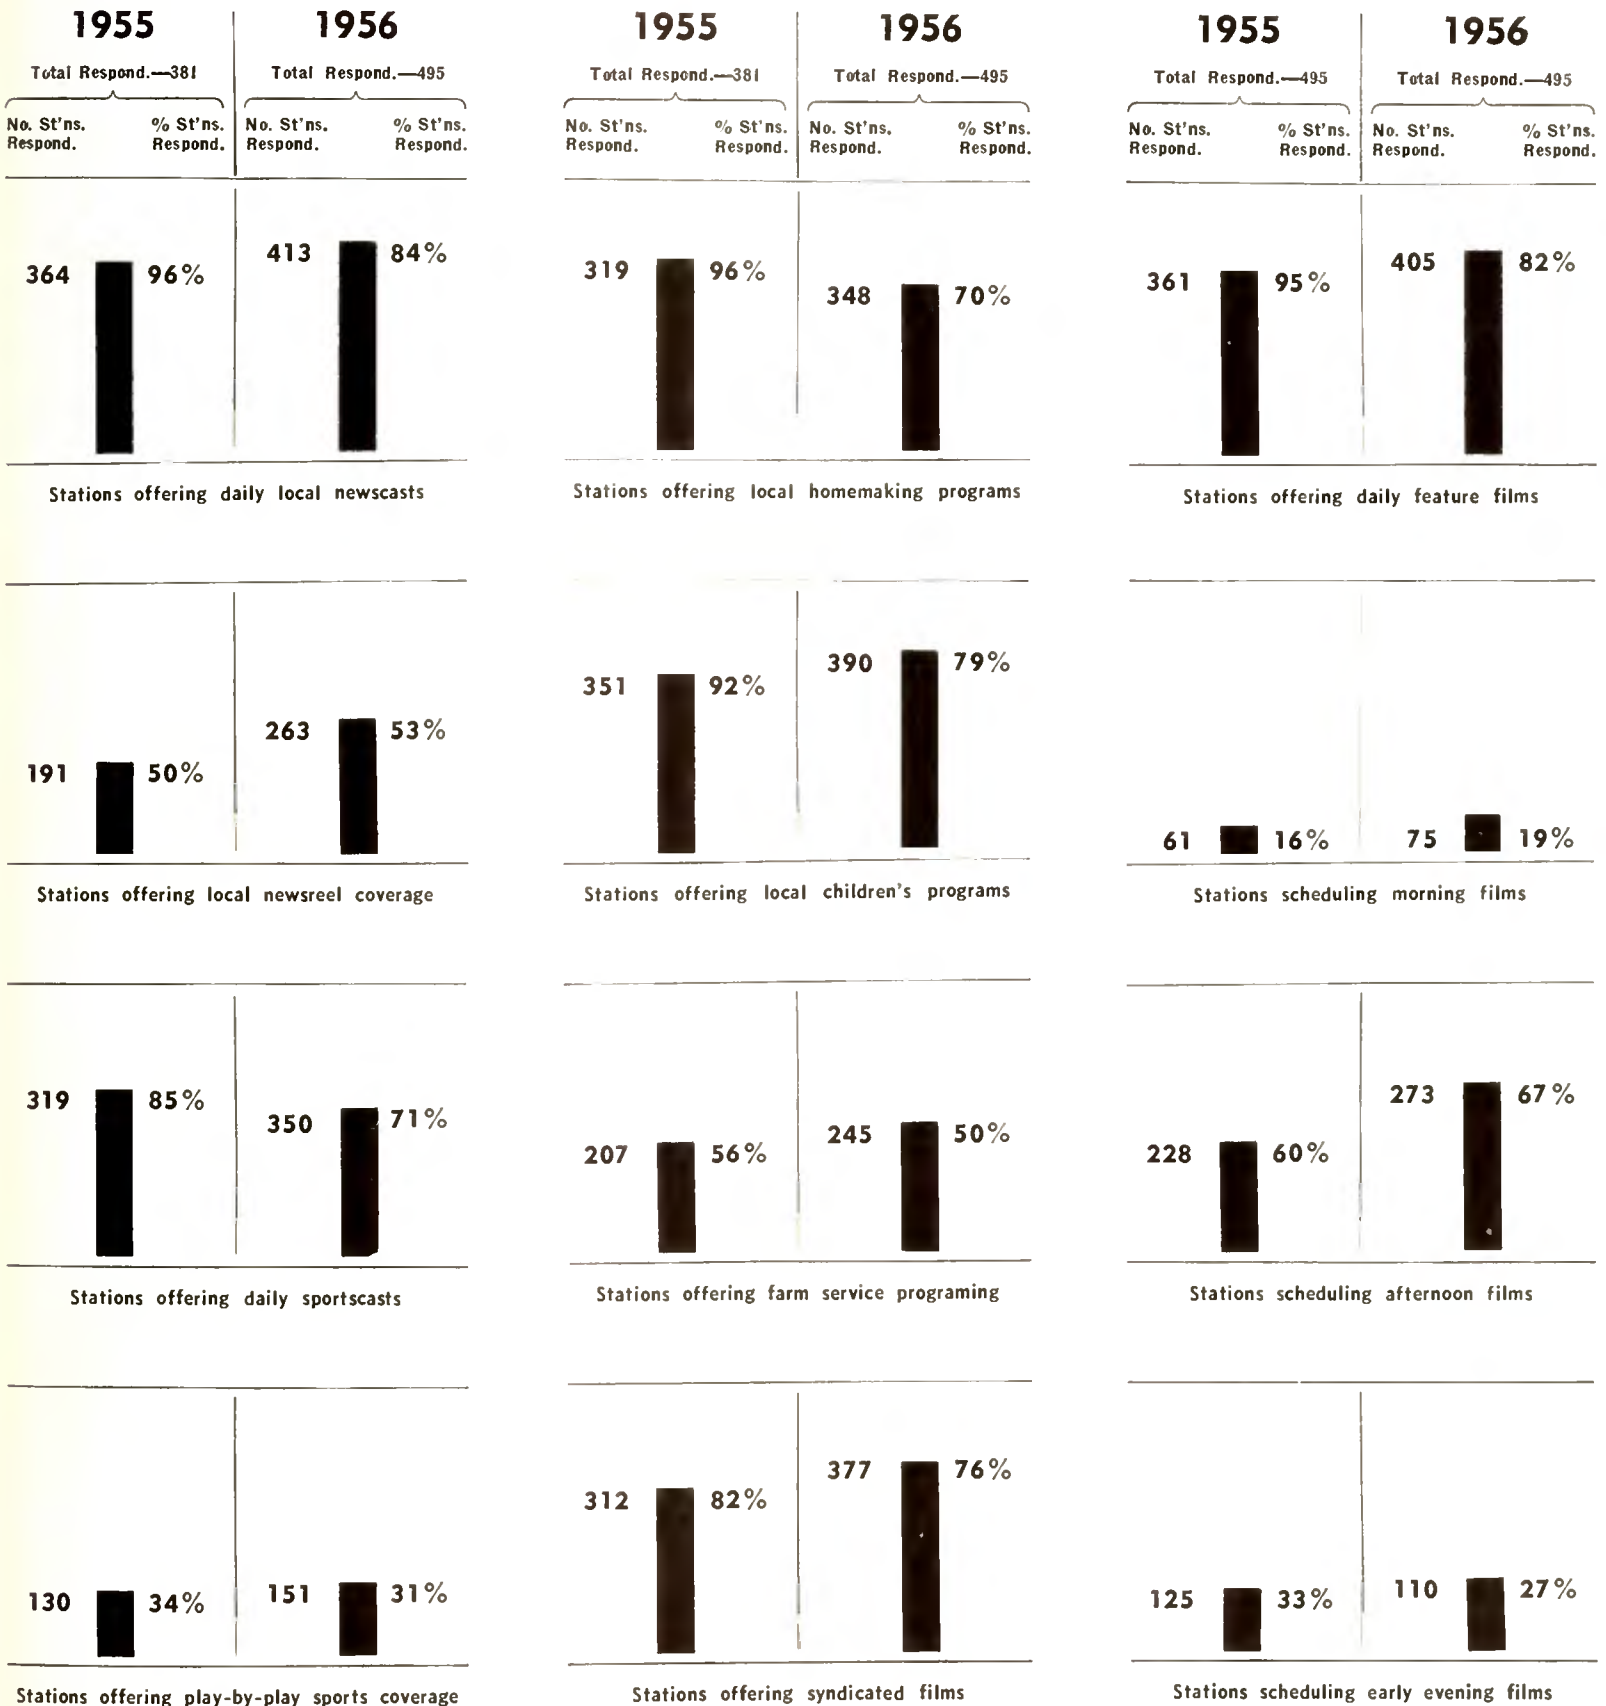

television trends

1955 questionnaires totaled 381

Statistics below based on return of 381 questionnaires or data submitted on other forms by stations. Summary of comparisons also appears in special directories starting on page 163.

1956 questionnaires totaled 495

Statistics below based on return of 495 questionnaires or data submitted on other forms by stations. Summary of comparisons also appears in special directories starting on page 163.

(CONTINUED)