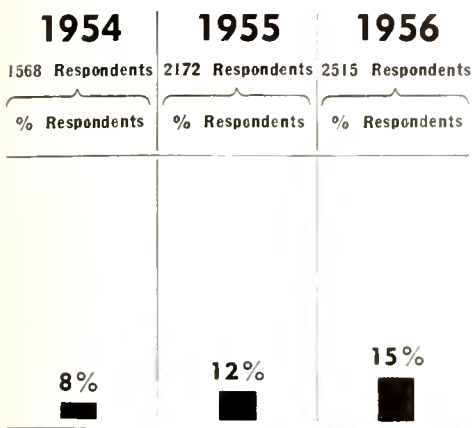

radio trends

1954 Base: 1568 Stations
1955 Base: 2172 Stations
1956 Base: 2515 Stations

Pop Music Specialists (75 wkly hrs or more)