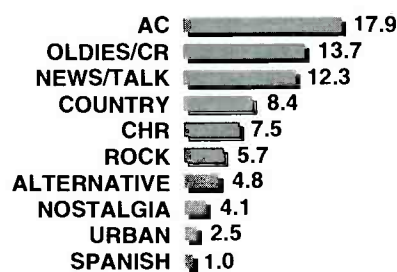

FORMAT SHARE

DEMOGRAPHIC RANKINGS

OWNERSHIP REACH