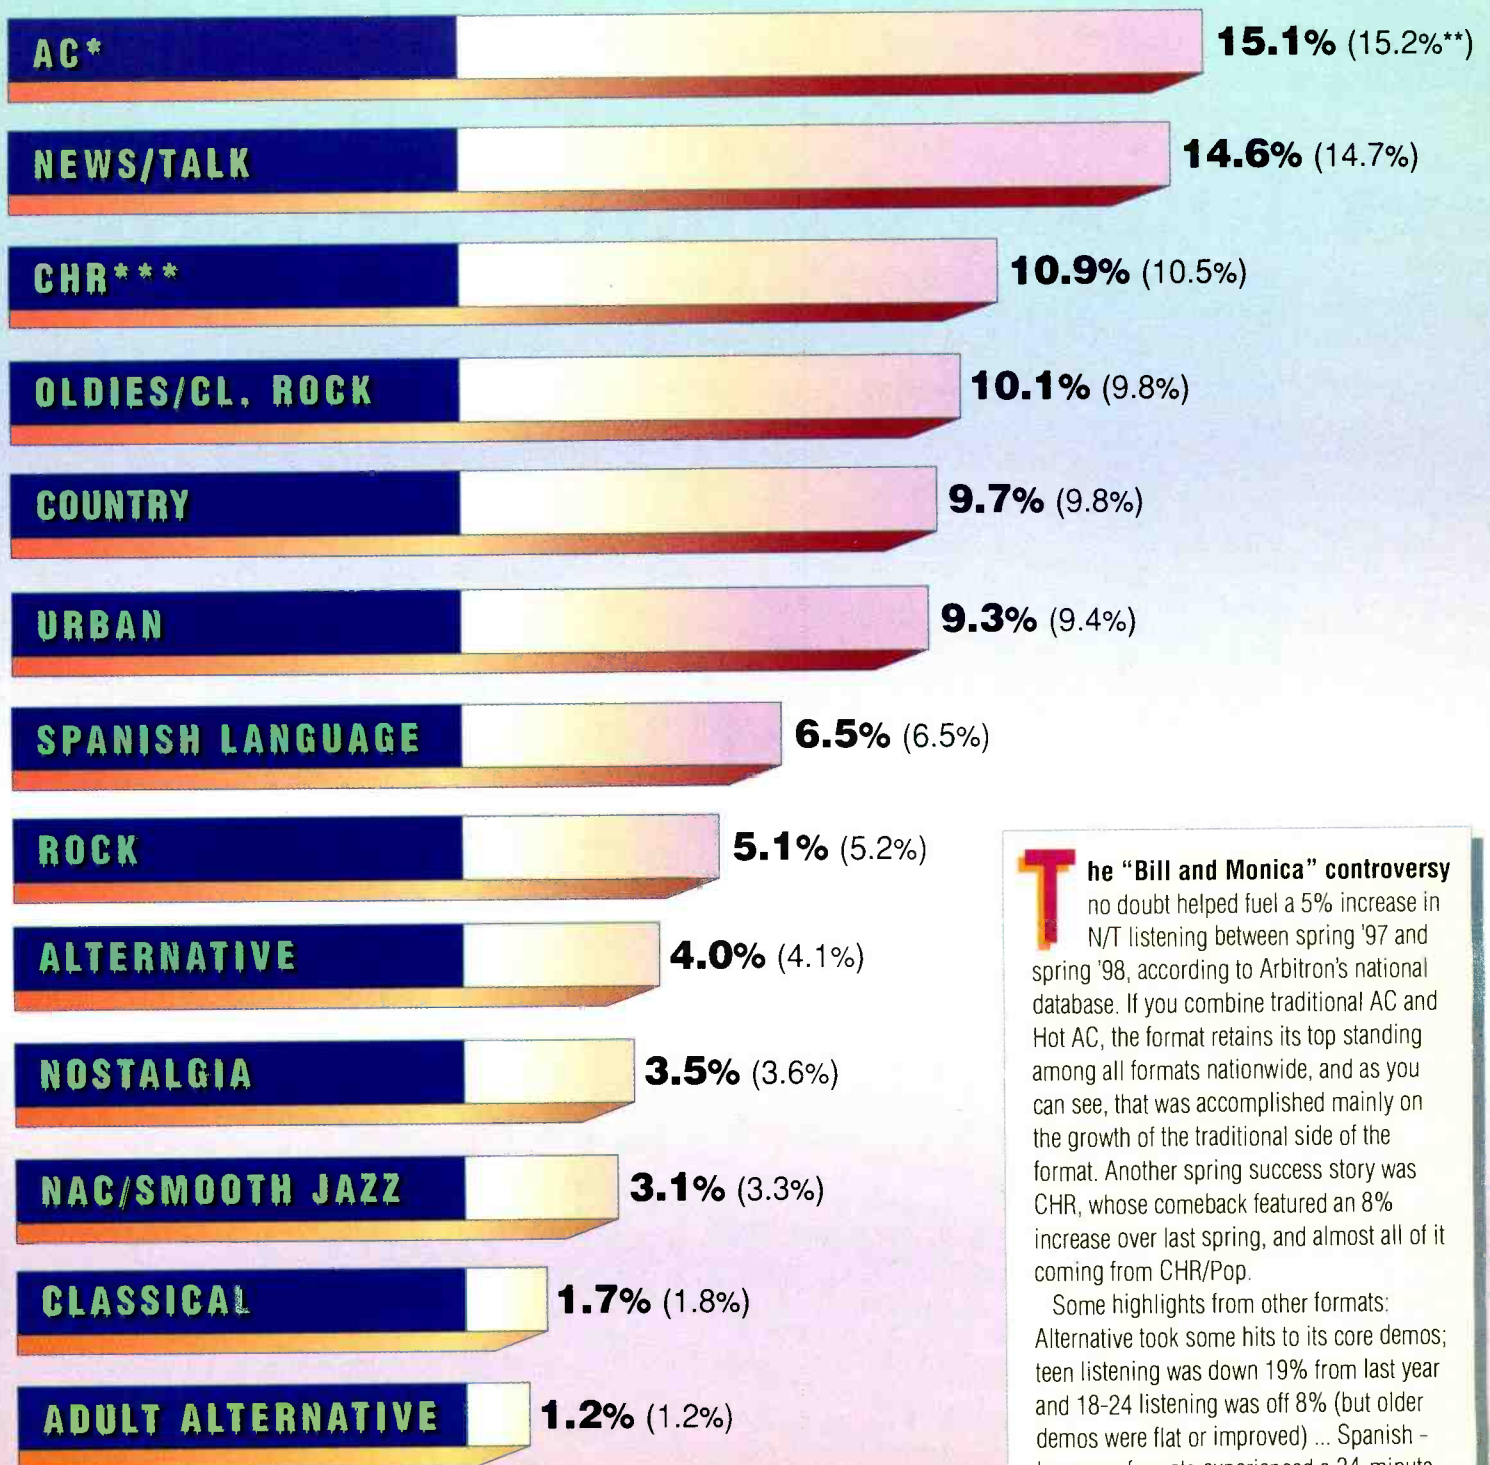

NATIONAL FORMAT SHARES

Remaining formats take up 4.7% of listening

* AC includes traditional AC (9.7) and Hot AC (5.4)

** Winter '98 figure

*** CHR includes CHR/Pop (6.0) and CHR/Rhythmic (4.9)

The "Bill and Monica" controversy no doubt helped fuel a 5% increase in N/T listening between spring '97 and spring '98, according to Arbitron's national database. If you combine traditional AC and Hot AC, the format retains its top standing among all formats nationwide, and as you can see, that was accomplished mainly on the growth of the traditional side of the format. Another spring success story was CHR, whose comeback featured an 8% increase over last spring, and almost all of it coming from CHR/Pop.

Some highlights from other formats: Alternative took some hits to its core demos; teen listening was down 19% from last year and 18-24 listening was off 8% (but older demos were flat or improved) ... Spanish - language formats experienced a 34-minute increase in Time Spent Listening between spring '97 and spring '98 ... Urban AC listening has risen 12% since the spring '97 survey.