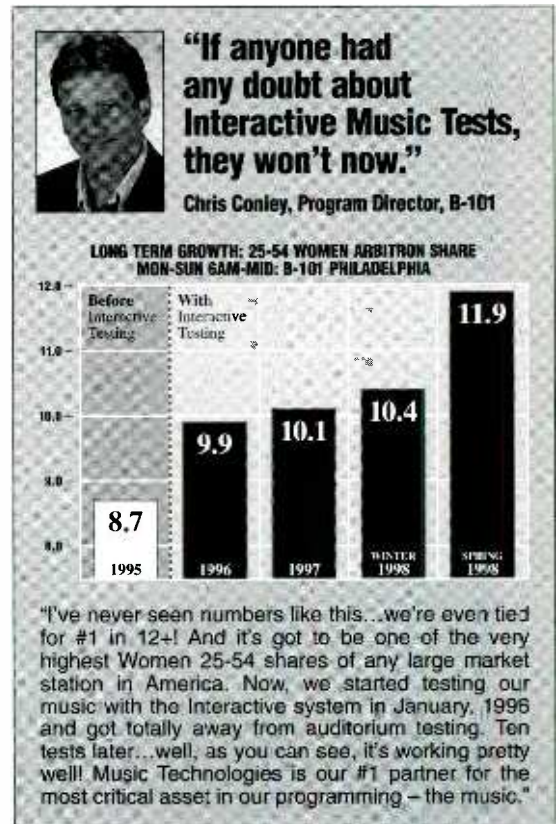

DO YOU HAVE SOME GROWING CONCERNS ABOUT YOUR AUDITORIUM MUSIC TESTS?

- ...because you're not getting a random sample spread over your entire metro?
- ...because you're not able to get to your listeners in all your Arbitron "Hot ZIPs?"
- ...because you're not really reaching your real listeners, but just "professional test takers" and "referrals" instead?
- ...because your listeners can't take the test on their own schedule the way they can with an Interactive test?

Interactive music testing can't solve every problem you may have as a manager, but it can solve all these problems...and deliver clearly better music test results.

Get fully up-to-speed on Interactive music testing. We'll give you helpful information on the pros and cons of auditorium vs. Interactive and answer your questions.

INTERACTIVE: THE MUSIC TESTING THAT REACHES YOUR REAL LISTENERS IN YOUR ENTIRE METRO.

Music Technologies, LLC

FIRST IN FULLY-DIGITAL **INTERACTIVE** MUSIC LIBRARY TESTING

(719) 579-9555

205 East Cheyenne Mountain Boulevard, Suite 100 • Colorado Springs, Colorado 80906-3768