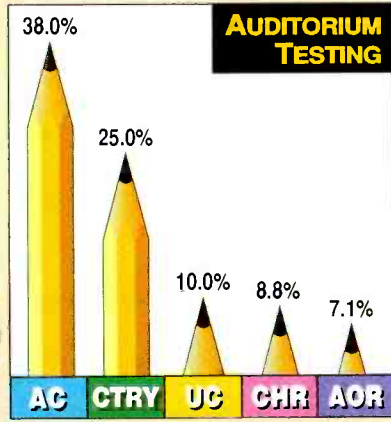

MUSIC RESEARCH

Here are the percentages of stations in the five major music formats that conduct auditorium tests, callouts, and focus groups.