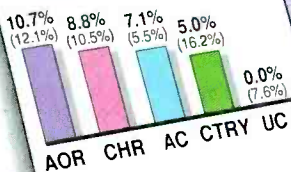

RATINGS STRATEGY REVIEW

OUTSIDE MEDIA USAGE BY FORMAT

AOR boosted its television presence by nearly 55%, but Country remained TV's strongest proponent while doubling its use of billboards (tying with CHR.) Urban also increased its TV and busboard visibility. On the print side, AC was the only format to increase its magazine/newspaper usage; in the latter category, its 159% surge took the format to first place. (Spring '92 percentages are in parentheses.)

TELEVISION

BILLBOARDS

NEWSPAPERS

MAGAZINES

BUSBOARDS

Radio's Favorite Giveaways

The economy seems to have influenced the prizes given away on radio. For the first time in several surveys, stations favored cash over trips as a prime contest payoff. But cars and trucks revved up their radio promotional mileage in a big way, showing large gains at AOR, CHR, AC, and Urban. (Spring '92 percentages are in parentheses.)

CASH

TRIPS

CARS/TRUCKS

Who Uses Direct Mail

For the third consecutive spring, AC and Country emerged as direct mail's prime proponents. CHR nearly doubled its usage, while Urban-- which didn't do any direct mail last Spring-- returned to the scoreboard. (Spring '92 percentages are in parentheses.)

AC 47.6% (41.6%)

CTRY 32.5% (27.9%)

CHR 26.4% (13.3%)

AOR 17.8% (27.2%)

UC 5.8% (0.0%)

HOW RADIO USES TELEVISION

CABLE AD CHOICES

TV BUYING PREFERENCES

SPOT SOTTING

Prime	18.8%
Early News	16.5%
Late News	14.5%
Late Night	13.7%
Prime Access	10.5%
Mornings	8.0%
ROS	7.4%
Soaps	6.0%
Sports	4.2%