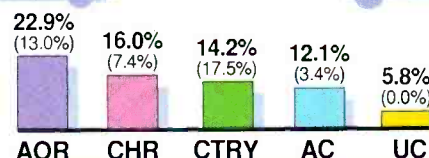

CARS/TRUCKS

Who Uses Direct Mail

For the third consecutive spring, AC and Country emerged as direct mail's prime proponents. CHR nearly doubled its usage, while Urban-- which didn't do any direct mail last Spring-- returned to the scoreboard. (Spring '92 percentages are in parentheses.)

AC 47.6% (41.6%)

CTRY 32.5% (27.9%)

CHR 26.4% (13.3%)

AOR 17.8% (27.2%)

UC 5.8% (0.0%)