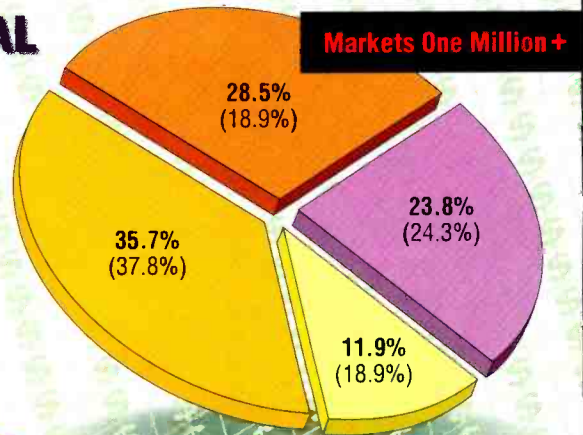

RATINGS STRATEGY REVIEW

SPRING '93 REVIEW

Cash, Car Giveaways Stage Comeback

The Spring '93 survey saw significant boosts in cash and vehicle giveaways, according to R&R's latest "Ratings Strategy Review." And continuing a trend started last fall, more stations appeared to allocate more resources to promotional activity.

Among other major findings in the exclusive radio station poll:

- Country achieved the highest visibility levels among outside media.
- AC, AOR, and CHR increasingly rallied behind a principal imaging slogan.
- UCs accelerated their TV schedules.
- Older-skewing formats preferred auditorium testing, while youth-oriented formats leaned toward callout research.

PROMOTIONAL BUDGETS