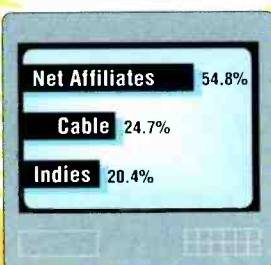

AC 47.6% (41.6%)

CTRY 32.5% (27.9%)

CHR 26.4% (13.3%)

AOR 17.8% (27.2%)

UC 5.8% (0.0%)

HOW RADIO USES TELEVISION

CABLE AD CHOICES

TV BUYING PREFERENCES