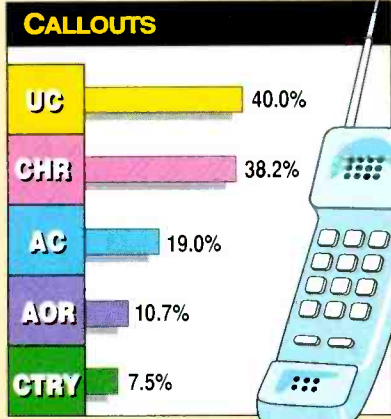

MUSIC RESEARCH

Here are the percentages of stations in the five major music formats that conduct auditorium tests, callouts, and focus groups.