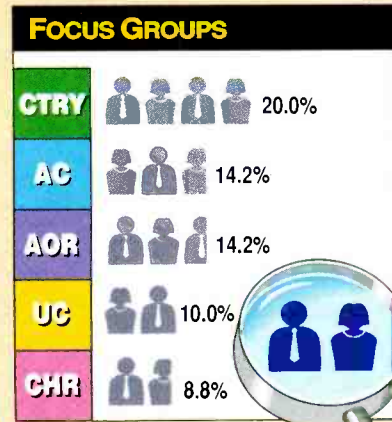

MUSIC RESEARCH

Here are the percentages of stations in the five major music formats that conduct auditorium tests, callouts, and focus groups.