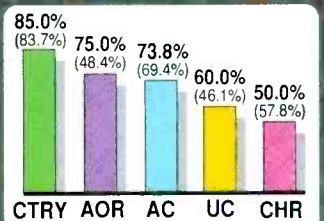

RATINGS STRATEGY REVIEW

OUTSIDE MEDIA USAGE BY FORMAT

AOR boosted its television presence by nearly 55%, but Country remained TV's strongest proponent while doubling its use of billboards (tying with CHR.) Urban also increased its TV and busboard visibility. On the print side, AC was the only format to increase its magazine/newspaper usage; in the latter category, its 159% surge took the format to first place. (Spring '92 percentages are in parentheses.)

TELEVISION