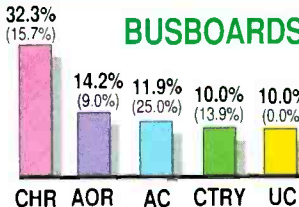

BUSBOARDS

Radio's Favorite Giveaways

The economy seems to have influenced the prizes given away on radio. For the first time in several surveys, stations favored cash over trips as a prime contest payoff. But cars and trucks revved up their radio promotional mileage in a big way, showing large gains at AOR, CHR, AC, and Urban. (Spring '92 percentages are in parentheses.)