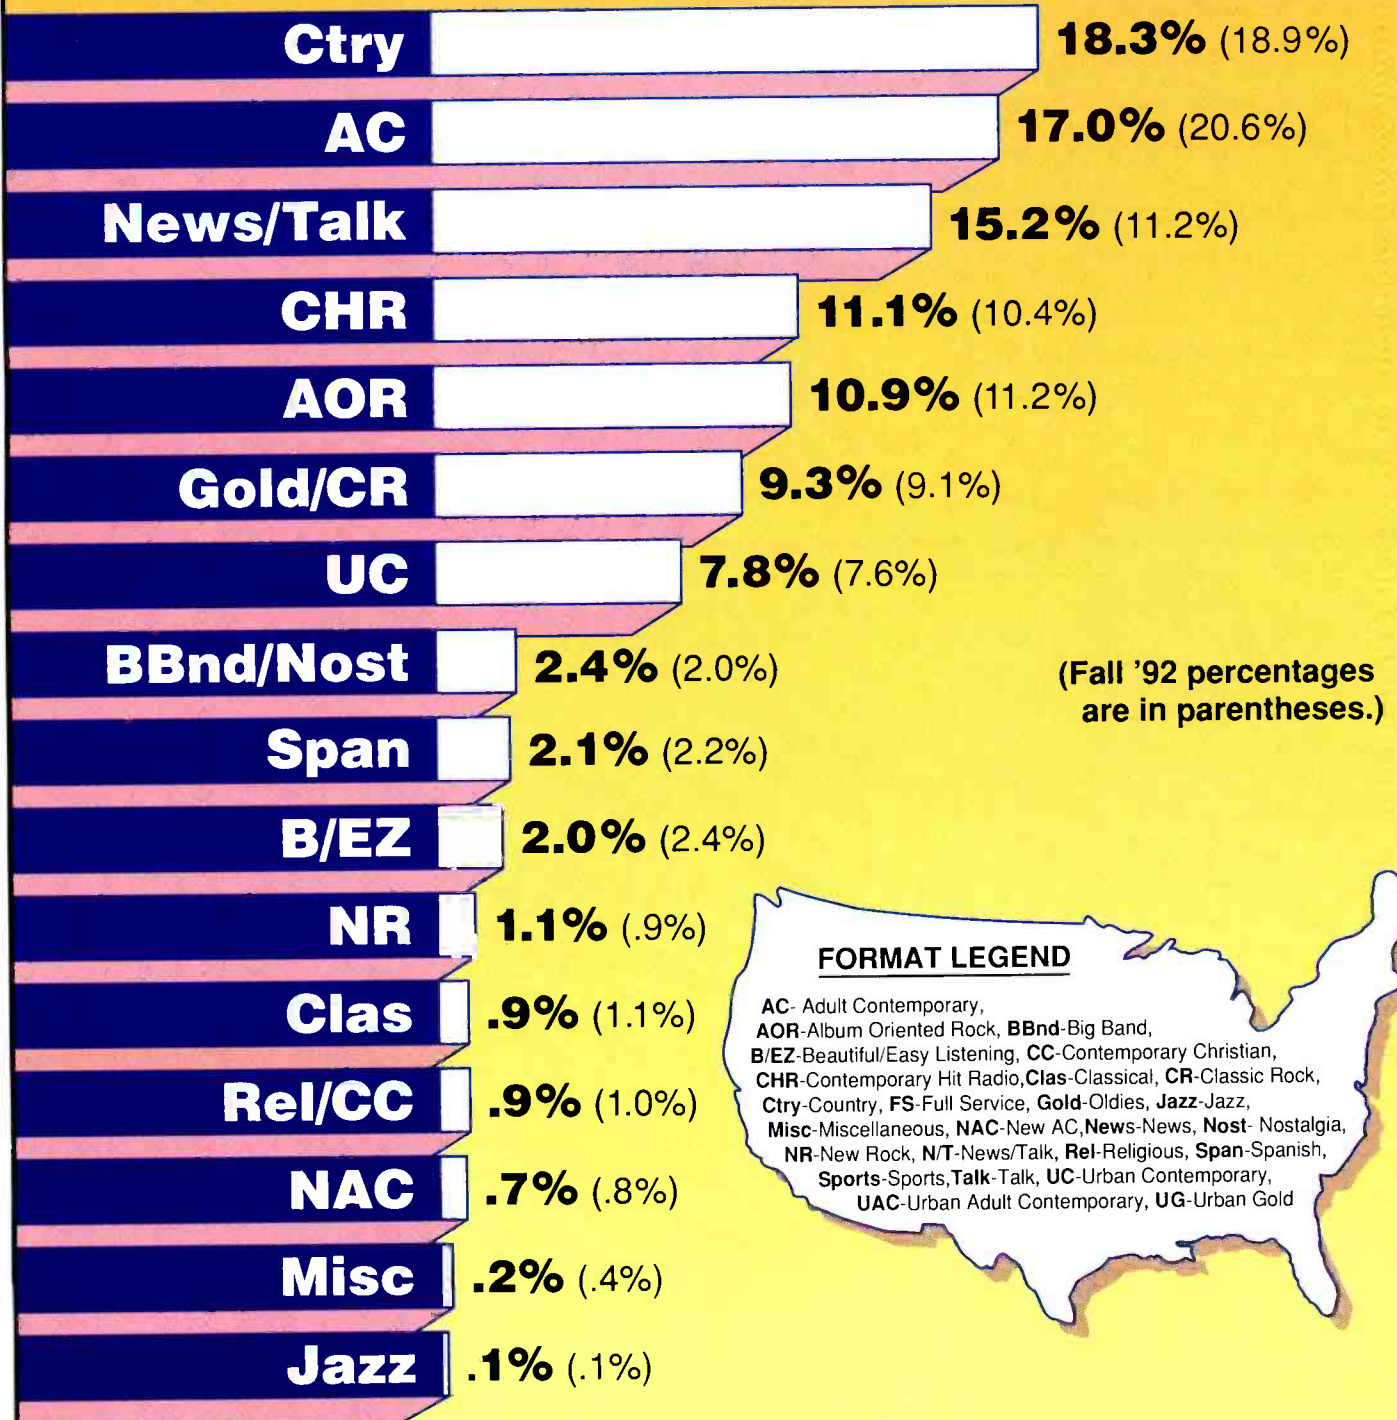

NATIONAL FORMAT REACH CHART

The National and Regional Format Reach Charts on this and the following page outline listener format reach throughout the U.S. during the Spring '93 book.

The regions used in these charts correspond to those used by R&R's format editors to define their reporting regions. Each of the Top 100 markets featured in this edition of the R&R "Ratings Report" was tallied by its respective region (using format penetration data) to develop this information. The regional numbers were then combined and averaged to arrive at the national format numbers shown here.

© 1993 Arbitron Ratings Company. May not be quoted or reproduced without the prior written permission of Arbitron.