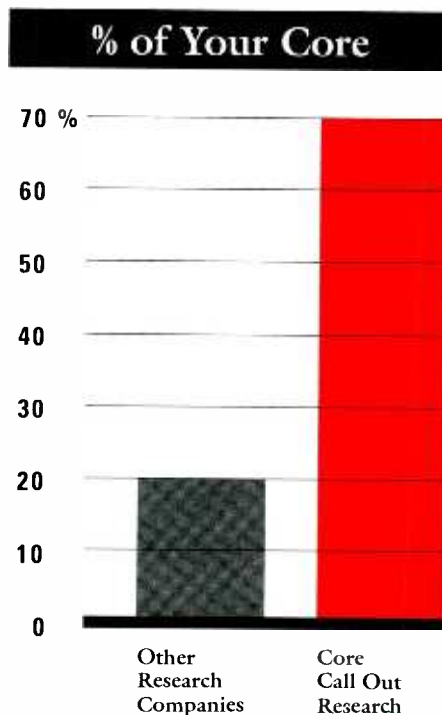

Introducing Core Call Out Research.

A New Call Out Company that Targets Your Station's Core Listeners.

Core listeners represent up to 80% of your Arbitron AQH. That's why America's leading programmers and consultants agree that targeting core is *the strategy* for the 90's.

Introducing Core Call Out Research. A new company that tests your core listeners, the people who matter most.

More Core. By Far.

Core Call Out Research samples are 100% your cume listeners and at least 50%—and up to 100%—of your core. Every week. Guaranteed.

Stations complain that most call out companies don't include enough core listeners in their research—as few as 20% in a weekly sample.

And when 80% may not even listen to your station or format, there's no way to accurately evaluate your Currents and Recurrents, much less tell a Power from a stiff.

Imagine... AOR listeners rating AC songs. It's a joke.

Leading Broadcasters Trust Core Call Out.

Leading stations say, "I want more core in my call out!" Finally, they're getting it.

America's leading broadcasters are signing up for Core Call Out Research. Companies like Gannett, Inner City, Emmis, WIN, Bonneville, Capitol and Apollo to name a few.

Core-Driven Radio.

Core drives ratings. Core should drive your call out.

Call Core Call Out Research – Jodie Renk-Reeb at (818) 986-0333. Today.