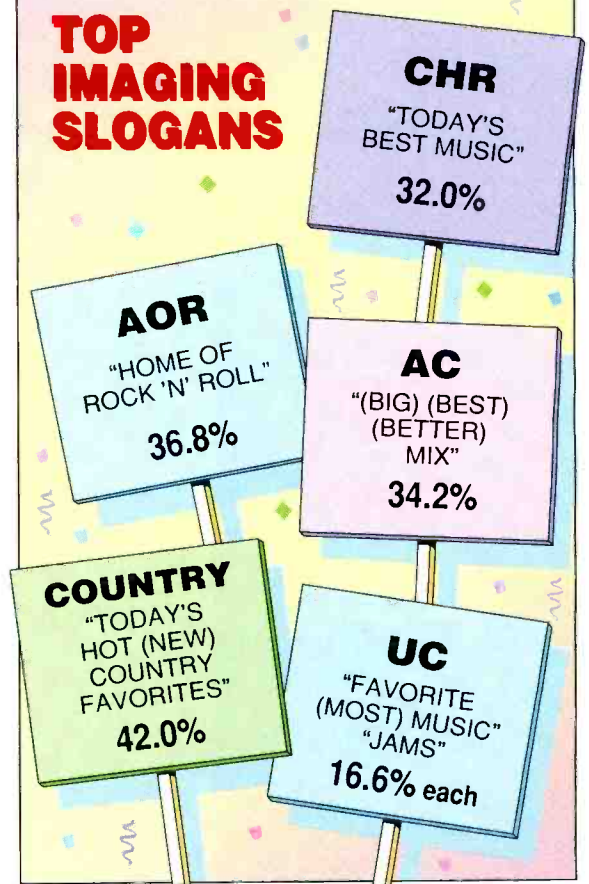

TOP IMAGING SLOGANS