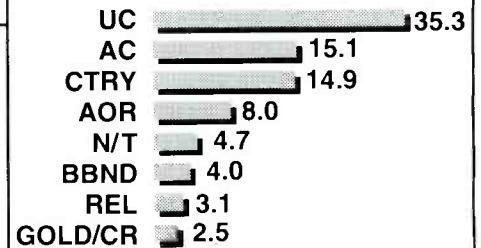

DEMOGRAPHIC RANKINGS

FORMAT REACH

Men 18-34	Women 18-34	Men 18-49	Women 18-49	Men 25-54	Women 25-54
1 WEGR	1 WHRK	1 WEGR	1 WHRK	1 WEGR	1 WMC-FM
2 WHRK	2 WMC-FM	2 WHRK	2 WMC-FM	2 WDIA	2 WHRK
3 KJMS	3 WEGR	3 WGKX	3 WEGR	3 WGKX	3 WRVR
4 WGKX	4 KJMS	4 KJMS	4 WRVR	4 WRVR	4 WDIA
5 WMC-FM	5 WGKX	5 WMC-FM	5 WGKX	5 WHRK	5 WGKX
6 WDIA	6 WOGY-FM	6 WDIA	6 WDIA	6 WMC-FM	6 WEGR
7 WOGY-FM	7 WRVR	7 WRVR	7 KJMS	7 KJMS	7 WOGY-FM
8 WBBP	8 WDIA	8 WOGY-FM	8 WOGY-FM	8 WOGY-FM	8 WLOK
9 WRVR	9 WLOK	9 WYKL	9 WLOK	9 WMC	9 KJMS
10 WYKL	10 KFTH	10 WMC	10 KFTH	10 WYKL	10 WYKL

©1993 Arbitron Ratings Company. May not be quoted or reproduced without the prior written permission of Arbitron.