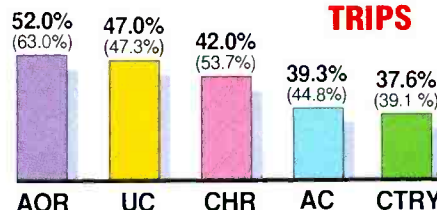

RATINGS STRATEGY REVIEW

OUTSIDE MEDIA USAGE BY FORMAT

AOR boosted its television presence by nearly 55%, but Country remained TV's strongest proponent while doubling its use of billboards (tying with CHR.) Urban also increased its TV and busboard visibility. On the print side, AC was the only format to increase its magazine/newspaper usage; in the latter category, its 159% surge took the format to first place. (Spring '92 percentages are in parentheses.)

TELEVISION

BILLBOARDS

NEWSPAPERS

MAGAZINES

BUSBOARDS

Radio's Favorite Giveaways

The economy seems to have influenced the prizes given away on radio. For the first time in several surveys, stations favored cash over trips as a prime contest payoff. But cars and trucks revved up their radio promotional mileage in a big way, showing large gains at AOR, CHR, AC, and Urban. (Spring '92 percentages are in parentheses.)

CASH

TRIPS

CARS/TRUCKS

Who Uses Direct Mail

For the third consecutive spring, AC and Country emerged as direct mail's prime proponents. CHR nearly doubled its usage, while Urban-- which didn't do any direct mail last Spring-- returned to the scoreboard. (Spring '92 percentages are in parentheses.)

AC 47.6% (41.6%)

CTRY 32.5% (27.9%)

CHR 26.4% (13.3%)

AOR 17.8% (27.2%)

UC 5.8% (0.0%)

HOW RADIO USES TELEVISION

CABLE AD CHOICES

TV BUYING PREFERENCES

SPOT SOTTING

Prime	18.8%
Early News	16.5%
Late News	14.5%
Late Night	13.7%
Prime Access	10.5%
Mornings	8.0%
ROS	7.4%
Soaps	6.0%
Sports	4.2%