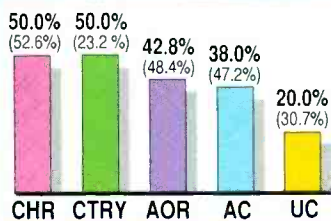

BILLBOARDS