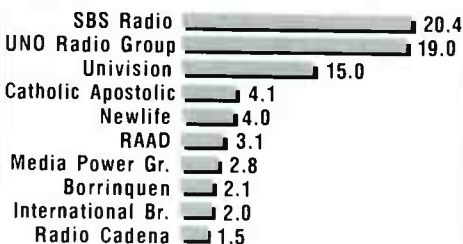

OWNERSHIP SHARE
(By AQH 12+ Share)