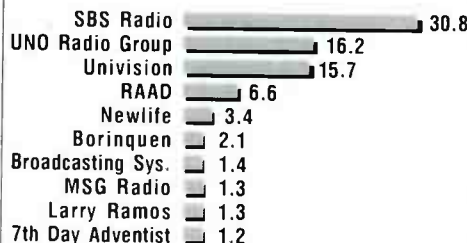

OWNERSHIP SHARE
(By AQH 18-34 Share)