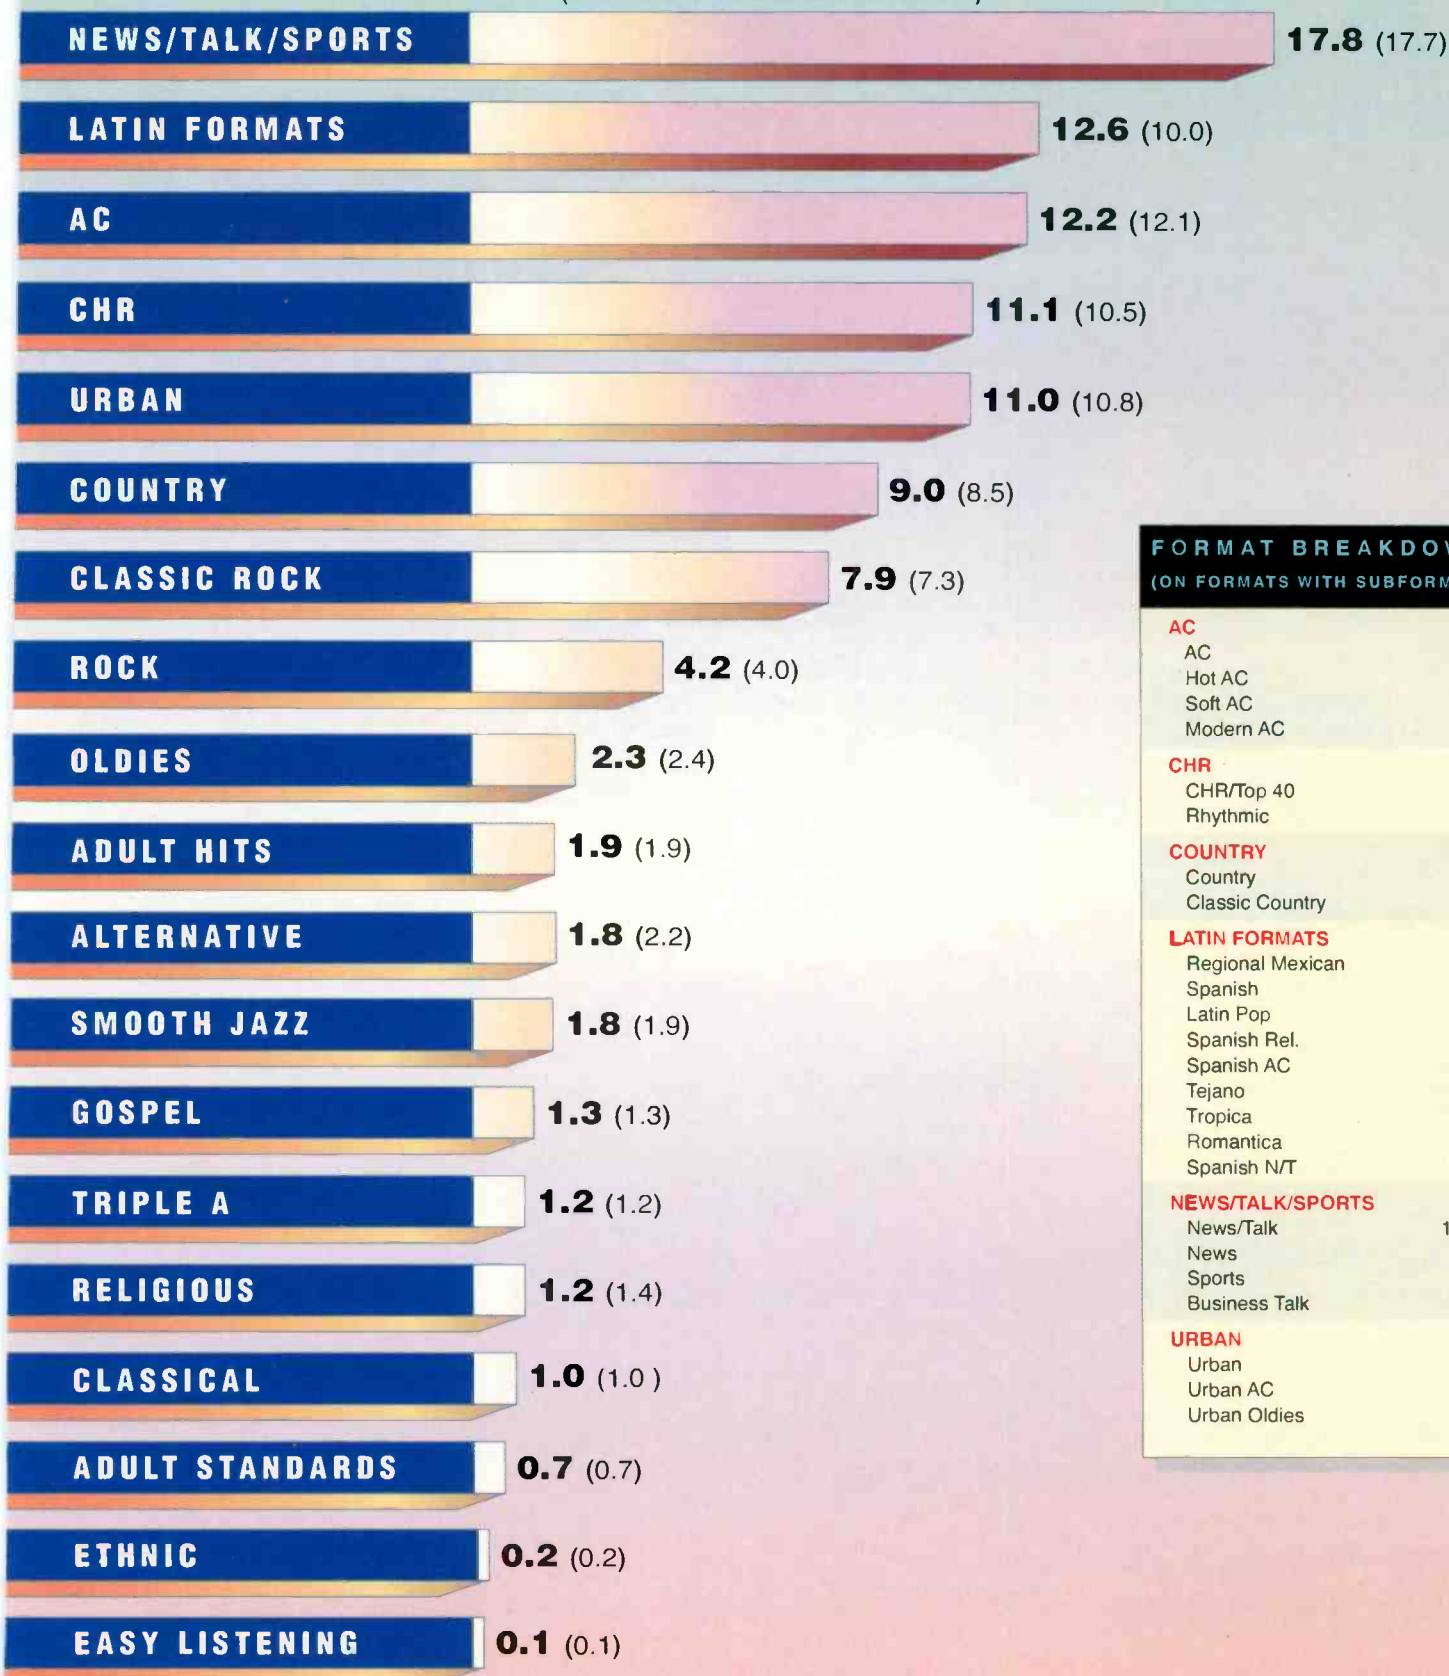

NATIONAL FORMAT SHARES

COURTESY OF INTEREP
SPRING 2008

(WINTER 2008 SHARES IN PARENTHESES)

FORMAT BREAKDOWNS (ON FORMATS WITH SUBFORMATS)

AC	
AC	5.8
Hot AC	3.4
Soft AC	2.7
Modern AC	0.3
CHR	
CHR/Top 40	6.4
Rhythmic	4.7
COUNTRY	
Country	8.7
Classic Country	0.3
LATIN FORMATS	
Regional Mexican	4.1
Spanish	2.0
Latin Pop	1.7
Spanish Rel.	0.3
Spanish AC	0.9
Tejano	0.1
Tropica	0.9
Romantica	1.2
Spanish N/T	1.4
NEWS/TALK/SPORTS	
News/Talk	12.1
News	2.4
Sports	3.2
Business Talk	0.1
URBAN	
Urban	4.7
Urban AC	5.7
Urban Oldies	0.6