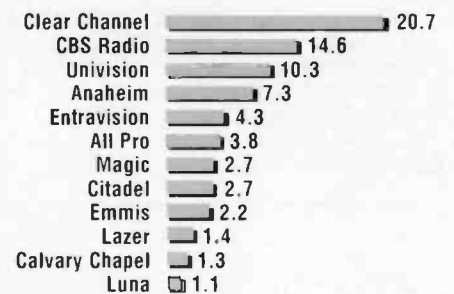

OWNERSHIP SHARE (By AQH 12+ Share)

OWNERSHIP SHARE (By AQH 18-34 Share)

OWNERSHIP SHARE (By AQH 25-54 Share)

Population: 1,758,100 (Black: 7.4%; Hispanic: N/A)

SPRING '07	SUMMER '07	FALL '07	WINTER '08	SPRING '08	STATION	FORMAT	OWNER	FREQ.	POWER	CUME PERSONS (in hundreds)	12-17 RANK	18-34 RANK	18-49 RANK	25-54 RANK	35-64 RANK	WEEKLY TIME SPENT LISTENING	NATIONAL REP FIRM
7.4	7.8	7.6	8.4	6.3	KFBK-AM	News/Talk	Clear Channel	1530	50kw	2595	17	22	16	9	2	7:45	CCRS
5.2	4.4	4.1	4.1	5.1	KSSJ-FM	Smooth Jazz	Entercom	94.7	25kw	1706	17	19	15	10	4	7:45	MCG
4.0	3.7	5.0	4.0	5.0	KRXQ-FM	Rock	Entercom	98.5	50kw	2022	4	2	1	1	9	6:15	MCG
3.1	3.4	4.4	3.6	5.0	KSTE-AM	News/Talk	Clear Channel	650	25kw	1650	17	18	11	5	1	7:00	CCRS
5.2	4.0	3.9	4.2	4.9	KNCI-FM	Country	CBS Radio	105.1	50kw	1966	7	6	2	3	5	7:30	KATZ
4.8	4.6	4.1	4.3	4.4	KDND-FM	CHR/Top 40	Entercom	107.9	50kw	2984	1	1	2	11	16	5:00	MCG
4.6	4.5	4.0	5.2	4.2	KYMX-FM	AC	CBS Radio	96.1	50kw	2068	10	11	12	8	6	7:45	KATZ
4.3	4.2	4.1	3.2	4.1	KSEG-FM	Classic Rock	Entercom	96.9	50kw	1905	10	14	9	2	2	7:15	MCG
4.0	4.2	4.2	4.3	3.6	KBMB-FM	Rhythmic	Entravision	103.5	6kw	2201	2	3	6	16	20	4:45	ARP
1.8	2.9	2.1	2.3	3.6	KNTY-FM	Country	Entravision	101.9	47kw	1253	10	7	4	5	10	5:15	LER
5.3	4.2	4.5	4.7	3.6	KSFM-FM	Rhythmic	CBS Radio	102.5	50kw	2767	3	4	6	12	15	5:00	KATZ
3.2	3.7	2.8	3.7	3.5	KHYL-FM	Rhythmic Oldies	Clear Channel	101.1	36kw	1646	10	11	8	7	7	5:45	CCRS
2.8	2.3	3.3	2.5	3.2	KQJK-FM	Adult Hits	CBS Radio	93.7	25kw	1774	10	14	5	4	7	6:00	KATZ
2.0	2.5	2.2	2.2	2.5	KWOD-FM	Alternative	Entercom	106.5	50kw	1430	6	5	10	12	18	4:15	MCG
2.6	3.1	2.4	2.4	2.4	KZZO-FM	Hot AC	CBS Radio	100.5	115kw	1697	5	13	13	14	12	4:30	KATZ
2.7	2.7	2.5	3.2	2.0	KHTK-AM	Sports	CBS Radio	1140	50kw	941	17	21	18	17	11	8:30	KATZ
1.7	2.3	2.1	1.9	2.0	KRCX-FM	Reg. Mexican	Entravision	99.9	1.8kw	656	7	8	14	18	21	7:15	LER
2.3	2.4	2.9	2.0	1.9	KGBY-FM	AC	Clear Channel	92.5	39kw	1385	17	16	16	15	13	4:15	CCRS
1.4	1.4	1.5	1.3	1.3	KKFS-FM	Christian AC	Salem	103.9	6kw	757	7	23	21	19	14	4:45	SRR
0.8	1.9	1.6	1.4	1.3	KTTA/KBAA	Reg. Mexican	Bustos Media	97.7/103.3	6kw/0.5kw	536	10	9	19	21	24	5:00	—
1.3	1.0	1.0	1.4	1.2	KXSE-FM	Latin Pop	Entravision	104.3	6kw	524	10	10	20	20	24	6:45	LER
1.4	1.3	1.3	1.5	1.0	KCCL-FM	Oldies	First Br. Co.	92.1	3kw	723	23	24	25	23	16	5:45	—
1.0	0.8	0.7	1.1	1.0	KTKZ-A&F	Talk	Salem	1380/105.5	5kw/2.6kw	488	23	28	27	25	21	9:45	SRR