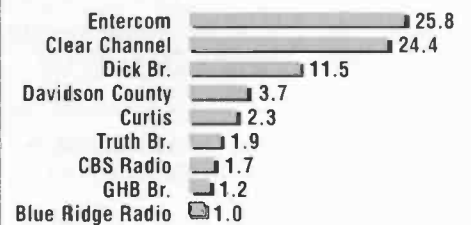

OWNERSHIP SHARE
(By AQH 25-54 Share)