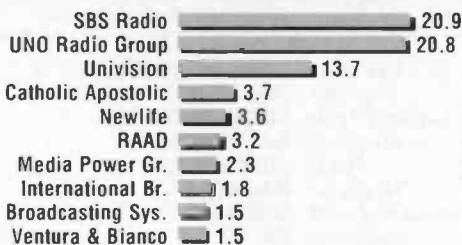

OWNERSHIP SHARE
(By AQH 12+ Share)

OWNERSHIP SHARE
(By AQH 18-34 Share)

OWNERSHIP SHARE
(By AQH 25-54 Share)

14 SEATTLE-TACOMA

Population: 3,204,800 (Black: 5.3%; Hispanic: 5.6%)

Complete Market Index, Page 2