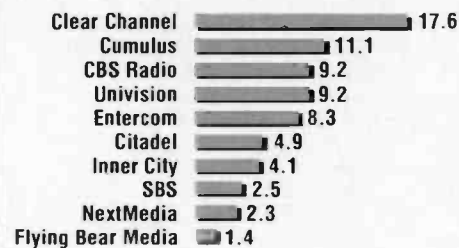

OWNERSHIP SHARE (By AQH 25-54 Share)