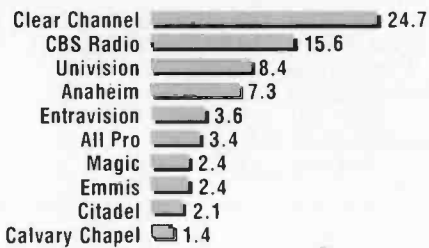

OWNERSHIP SHARE (By AQH 12+ Share)