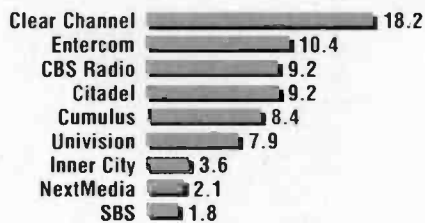

OWNERSHIP SHARE (By AQH 12+ Share)