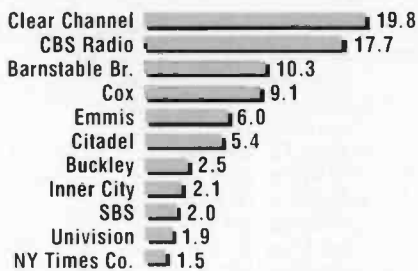

OWNERSHIP SHARE (By AQH 12+ Share)