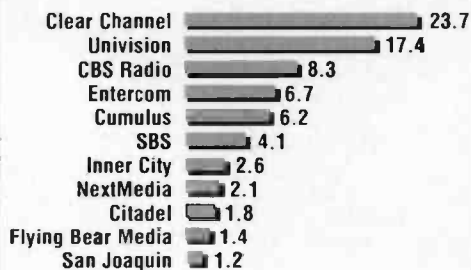

OWNERSHIP SHARE (By AQH 18-34 Share)