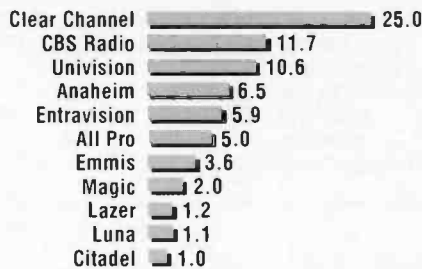

OWNERSHIP SHARE (By AQH 18-34 Share)