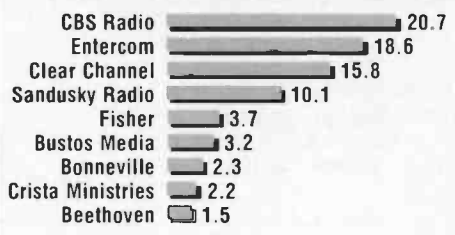

OWNERSHIP SHARE (By AQH 18-34 Share)