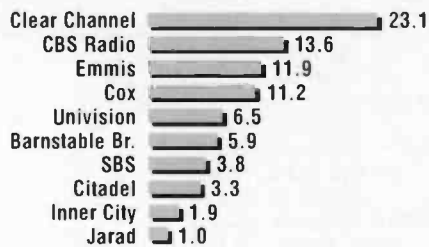

OWNERSHIP SHARE (By AQH 18-34 Share)