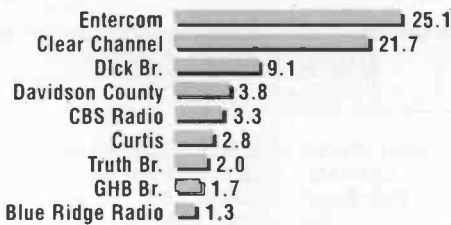

OWNERSHIP SHARE
(By AQH 12+ Share)