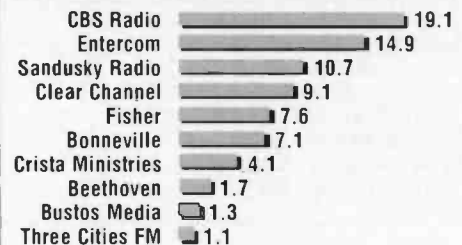

OWNERSHIP SHARE (By AQH 25-54 Share)