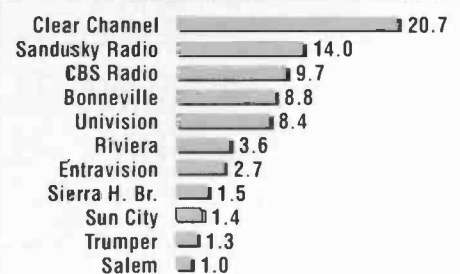

OWNERSHIP SHARE
(By AQH 12+ Share)

OWNERSHIP SHARE
(By AQH 18-34 Share)

OWNERSHIP SHARE
(By AQH 25-54 Share)