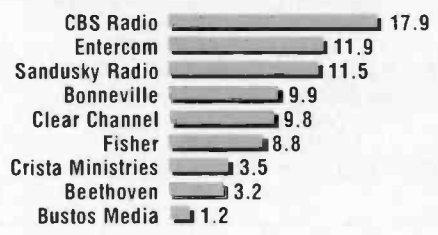

OWNERSHIP SHARE (By AQH 12+ Share)