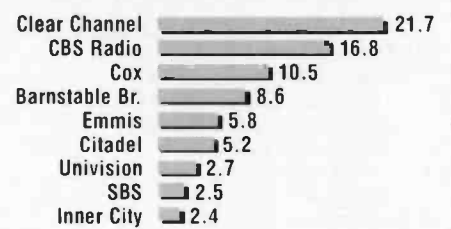

OWNERSHIP SHARE (By AQH 25-54 Share)