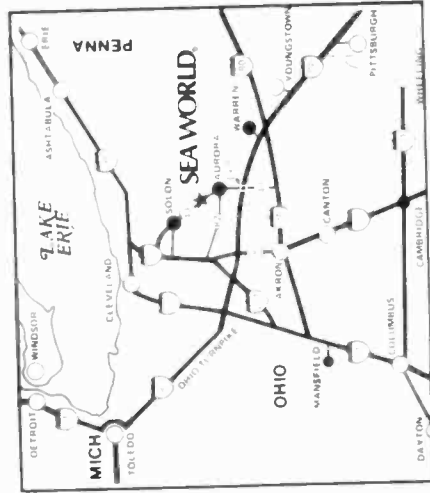

Visit SHAMU the Killer Whale at SEA WORLD®

A Whole Day of Fun for the Entire Family.

There's something for everyone at Sea World where you'll find non-stop shows. See SHAMU®, the friendly 2-ton killer whale, in his brand NEW show. Watch your favorite comic book heroes, Batman & Robin and Superman, come to life in the water ski spectacular, Salute to the Superheroes.

Enjoy talented dolphins as they compete with humans in the Brainy Bunch. And visit the Ding-a-Ling Bros. Circus and see seals and otters perform feats of skill under the big top.

Sea World has a super place for kids to play pirate. They'll love Cap'n Kids World, America's newest and most unusual playground.

Spend a few hours or a full day at mid-America's largest and most famous marine life park.

For a colorful free brochure and a list of nearby campgrounds, phone (216) 562-8101 or write:
1100 Sea World Drive, Aurora, Ohio 44202

SEA WORLD of OHIO.
Just off Ohio Turnpike Exit 13

A WORLD OF THINGS TO SEE AND DO . . .

- Four Live Shows • Trout Fishing
- Dolphin Petting • Japanese Deer Park
- Picnic Pavilion • Seal & Otter Circus
- Great White Shark Exhibit

Wheeler's CAMPGROUND Family Discount Coupon

Present this coupon at main gate and save 75¢ for every member of your family.
FOUR SAVE $3.00 — SIX SAVE $4.50
Not valid with another special offer.

KIDS UNDER 4 FREE!

GOOD MAY 28 THRU SEPT. 11, 1977

OPEN 9 am — 10 pm DAILY

SEA WORLD

Rt. 43, on Geauga Lake, Aurora, Ohio

Just off Ohio Turnpike Exit 13 • 23 mi. S. E. of Cleveland