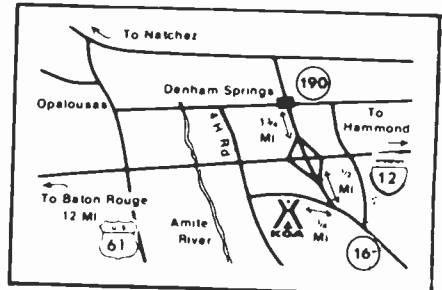

Stereo: s 24 Hours: *

...a better way to camp!

BATON ROUGE EAST KOA

"Shady, Quiet and Cool"

- 50 ft. pool • Store • Laundry
- Long concrete pull thru sites
- Picnic tables • Black top streets • Special weekly & monthly rates. Within 2 miles of: Hospital, shopping center, post office, doctors, banks.