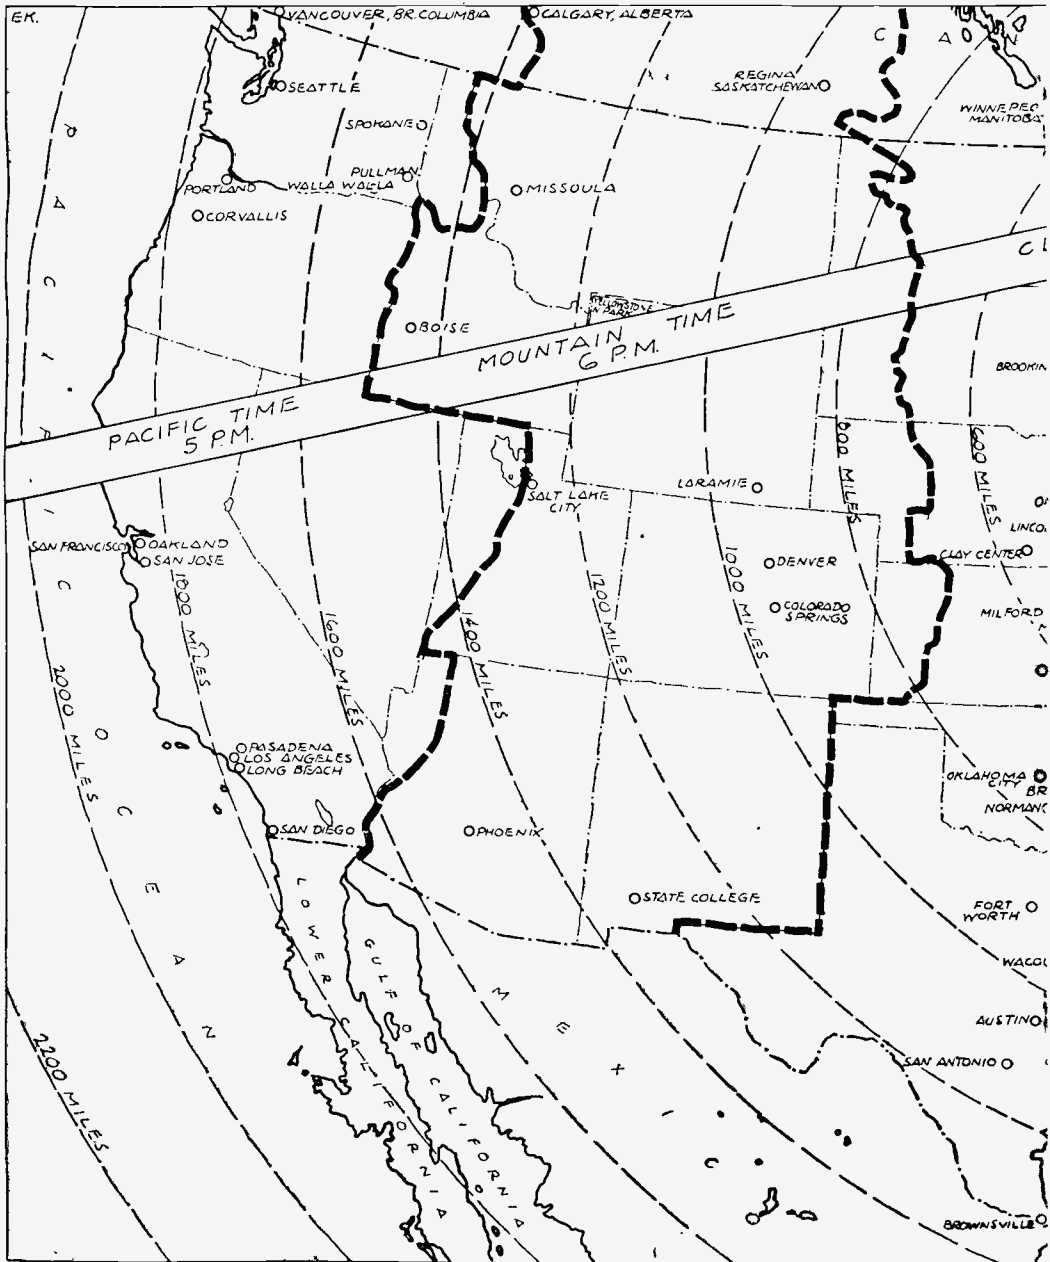

Call	Power	Location	Dial Settings	Owner	
Call letters in parentheses indicate stations with which time is shared. (L) indicates limited time.					
			1	2	3
1370 Kilocycles, 218.8 Meters					
KFBL (KVL)	50	Everett, Wash.			Leese Bros.
KFEC (KFJI)	100	Portland, Ore.			Melzer & Frank Co.
KFJI (KFEC)	50	Astoria, Ore.			George Kincaid
KFJZ	100	Fort Worth, Tex.			Henry C. Allison
KFLX	100	Galveston, Tex.			George Roy Clough
KFUR	50	Ogden, Utah			Perry Bldg. Co.
KGAR	100	Tucson, Ariz.			Citizens Publishing Co.
KGBX (KWKC)	100	St. Joseph, Mo.			Foster-Hall Tire Co.
KGCB (KGFG)	100	Enid, Okla.			Wallace Radio Inst.
KGCI (KGRC)	100	San Antonio, Tex.			Liberto Radio Sales
KGDA	15	Dells Rapid, S. D.			Home Auto Co.
KGER	100	Long Beach, Calif.			C. Merwin Dobyans
KGFG (KGCB)	50	Oklahoma City, Okla.			Faith Tabernacle Association, Inc.
KGFL	50	Raton, N. M.			Lamont A. Hubbard
KGGM	100	Albuquerque, N. M.			Jay Peters
KGKL	100	Georgetown, Tex.			M. L. Cates
KGRC (KGCI)	100	San Antonio, Tex.			Eugene C. Roth
KVL (KFBL)	100	Seattle, Wash.			Arthur C. Bailey
KOH	100	Reno, Nevada			Jay Peters, Inc.
KRE (KZM)	100	Berkeley, Calif.			First Cong. Church of Berkeley
KWKC (KGBX)	100	Kansas City, Mo.			Wilson Duncan Broadcasting Co.
KZM (KRE)	100	Hayward, Calif.			Leon P. Tenney
WBBL	100	Richmond, Va.			Grace Covenant Presbyterian Church
WCBM	100	Baltimore, Md.			Hotel Chateau
WEAM (WIAD)	100	Plainfield, N. J.			W. J. Buttfield
WFBJ	100	Collegeville, Minn.			St. John's University
WHBD	100	Bellefontaine, Ohio			First Presbyterian Church
WHBQ	100	Memphis, Tenn.			Broadcasting Station WHBQ, Inc.
WIAD (WEAM)	100	Philadelphia, Pa.			Howard R. Miller
WIBM (WJBK)	100	Jackson, Mich.			C. L. Carrell
WJBK (WIBM)	50	Ypsilanti, Mich.			Ernest F. Goodwin
WJBO	100	New Orleans, La.			Valdemar Jensen
WMBO	1000	Auburn, N. Y.			Radio Service Laboratories
WRAC	50	Erie, Pa.			C. R. Cummins
WRBT	50	Wilmington, N. C.			Wilmington Radio Ass'n.
WSVS	50	Buffalo, N. Y.			Seneca Vocational School
1380 Kilocycles, 217.3 Meters					
KOV (WCSO)	500	Pittsburgh, Pa.			Doubleday Hill Electric Co.
KSO (KQBH)	1000	Clarinda, Iowa			Berry Seed Co.
WCSO (KOV)	500	Springfield, Ohio			Wittenberg College
WQBH (KSO)	1000	La Crosse, Wis.			Callaway Music Co.
1390 Kilocycles, 215.7 Meters					
KFPY (KWSC)	500	Spokane, Wash.			Symons Investment Co.
KLRA (KUOA)	1000	Little Rock, Ark.			Arkansas Broadcasting Co.
KOW	500	Denver, Colo.			Associated Industries Broadcasting Corp.
KUOA (KLRA)	1000	Fayetteville Ark.			University of Arkansas
KWSC (KEPY)	500	Pullman, Wash.			State College of Washington
WHK	1000	Cleveland, Ohio			Radio Air Service Corp.
1400 Kilocycles, 214.2 Meters					
WBAA (WCMA, WKBF)	500	Lafayette, Ind.			Purdue University
WBBC (WCGU, WLTH, WSGH-WSDA)	500	Brooklyn, N. Y.			Brooklyn Broadcasting Corp.
WCGU (WSGH-WSDA, WLTH, WBBC)	500	Coney Island, N. Y.			United States Broadcast Corp.
WCMA (WBAA, WKBF)	500	Culver, Ind.			Culver Military Academy
WKBF (WBAA, WCMA)	500	Indianapolis, Ind.			Noble Butler Watson
WLTH (WCGU, WBBC, WSGH-WSDA)	500	Brooklyn, N. Y.			Voice of Brooklyn, Inc.
WSGH-WSDA (WCGU, WLTH, WBBC)	500	Brooklyn, N. Y.			Amateur Radio Specialty Co.
1410 Kilocycles, 212.6 Meters					
KFLV (WHBL, WHDI, WDGY)	500	Rockford, Ill.			A. T. Frykman
KGRS (WDAG)	1000	Amarillo, Tex.			Gish Radio Service
WDAG (KGRS)	1000	Amarillo, Tex.			J. Laurence Martin
WDEL	500	Wilmington, Del.			WDEL, Inc.
WDGY (WHDI, WHBL, KFLV)	500	Minneapolis, Minn.			Dr. George W. Young
WHBL (KFLV, WHDI, WDGY)	500	Sheboygan, Wis.			Press Pub. Co. and C. S. Carrell
WHDI (WDGY, KFLV, WHBL)	500	Minneapolis, Minn.			Wm. Hood Dunwoody Institute
WSKC	500	Bay City, Mich.			James E. Davidson
1420 Kilocycles, 211.1 Meters					
KFI	50	Portland, Ore.			Benson Polytechnic School
KFIZ	100	Fond du Lac, Wis.			Fond du Lac Commonwealth Reporter
KFOV (KGT)	100	Holy City, Calif.			W. E. Riker
KFOU (KGT)	100	Seattle, Wash.			KFOU, Inc.
KFXD	50	Jerome, Idaho			Service Radio Co.

THE MILWAUKEE JOURNAL

Showing Cities having
or more, and their dist