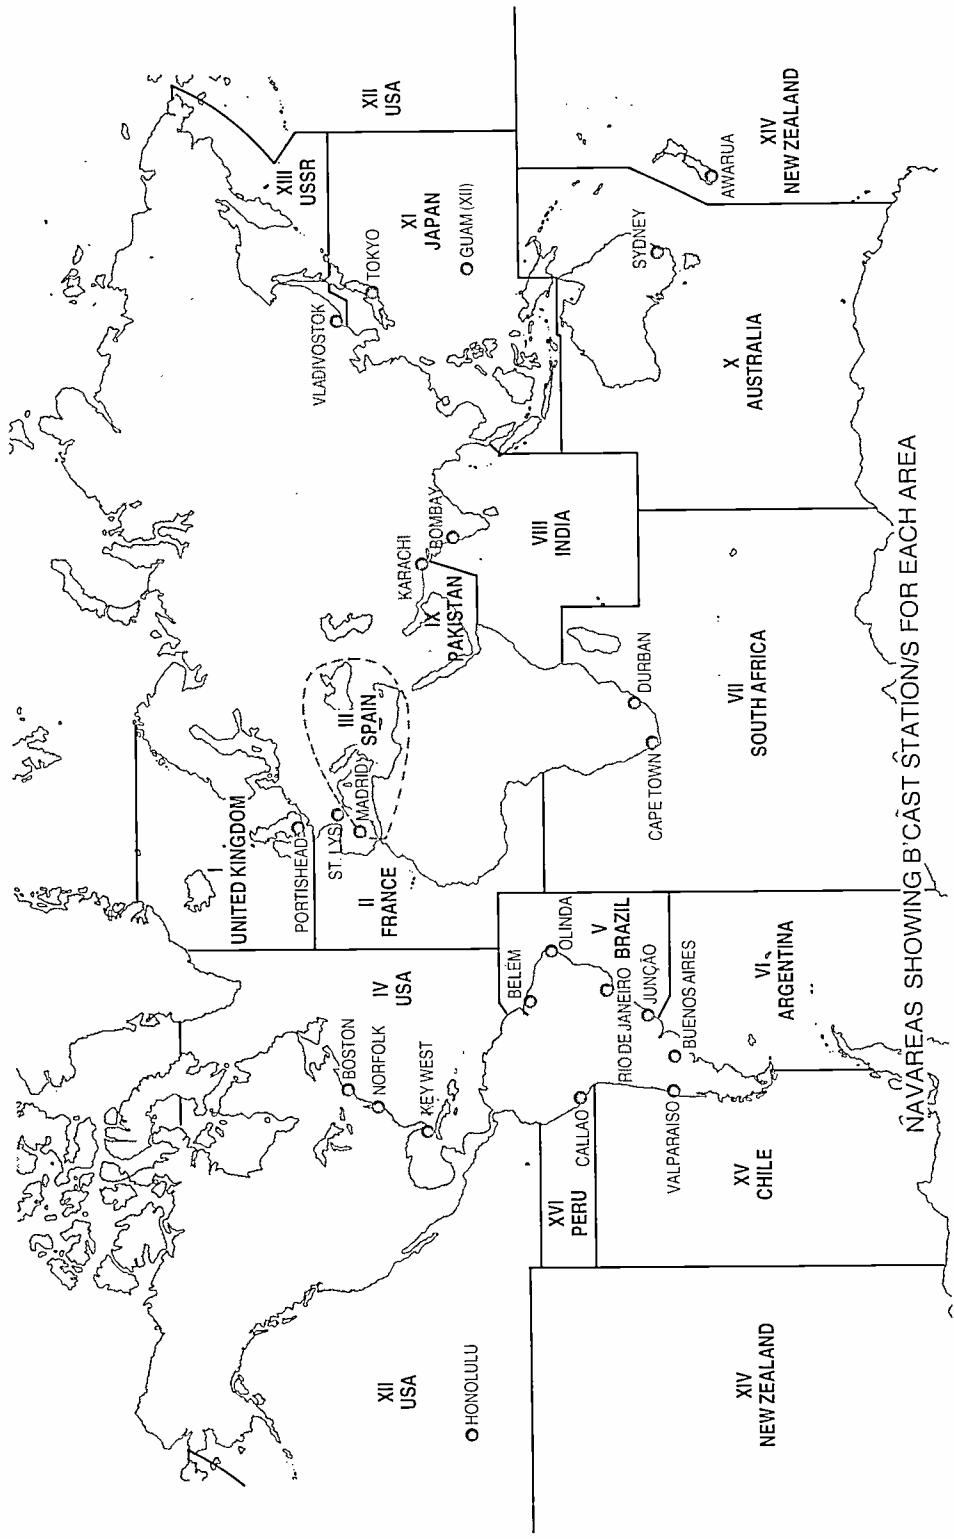

NAVAREAS SHOWING B'CAST STATION/S FOR EACH AREA

INTRODUCTION

Here once again, in improved format, is the CONFIDENTIAL FREQUENCY LIST, now in its 7th edition. Recognized throughout the world as the undisputable leader and most comprehensive list available, CFL-7 has been considerably expanded and now contains well over 30,000 CW, voice RTTY and FAX frequencies in the spectrum 4 through 28 MHz.