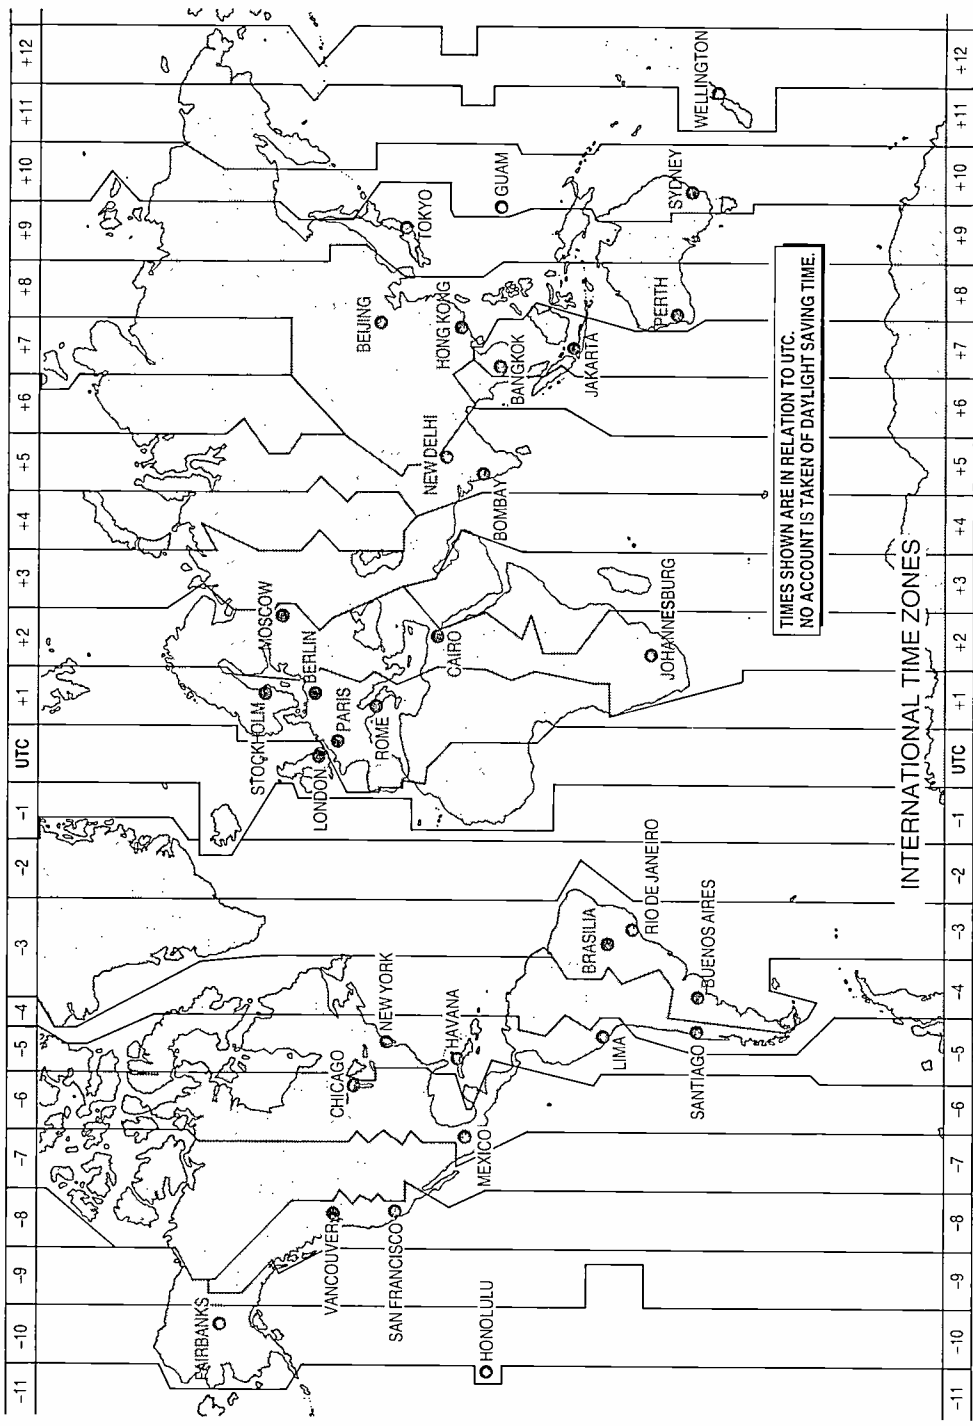

TIMES SHOWN ARE IN RELATION TO UTC.
NO ACCOUNT IS TAKEN OF DAYLIGHT SAVING TIME.

INTERNATIONAL TIME ZONES