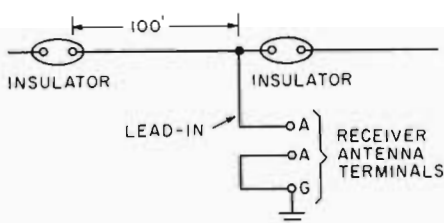

Ask Me Another

Continued from page 8

NC-125. While it performs very well, I would like to modify my rig, but I don't have a schematic for the receiver. Could you please give me the address where I might get an owner's manual?
—B.A., Austin, TX

Write to the National Radio Co., 111 Washington Street, Melrose, MA. Even if National has filed bankruptcy, the company is still operating and should respond to your request for a manual.

A Novice DXer's Longwire Tip

After listening to foreign shortwave stations on a friend's receiver, I decided to buy a SWL rig and participate in this interesting hobby. Most of the stations that I'm interested in listening to are in the 4-6 MHz frequency range. Could you tell me what kind of antenna I need, and where I should mount this antenna?

—J.K., Mt. Jackson, VA

Congratulations on joining the growing ranks of active DXers! As you've already discovered for yourself, half the fun of DXing is trying to snag far-away signals from stations located halfway around the Earth. One of the simplest, and least expensive, antenna types you can rely upon to help you hear these stations is the tried-and-true single-wire antenna. All you need for this antenna is—yes, you guessed it, a single length of copper wire! Buy a spool of tinned copperweld #20 (7x28) antenna wire; a 100-ft

reel will do. String this wire between two insulators, and as high off the ground as is feasible. You may also run the same kind of wire between the antenna and your receiver; our first diagram tells the story. If you're interested in listening only to signals from a particular direction, then you'll need a dipole antenna setup. Each half of the dipole antenna should be about 100-ft long; remember, too, that this antenna favors broadside reception, not from the ends. If you opt for the dipole antenna, try using RG-59/U for the lead-in as our second diagram shows. No matter what kind of antenna you choose to build, the ground wire you route between cold water pipe, or external ground pipe, and your rig will determine the rig's perform-