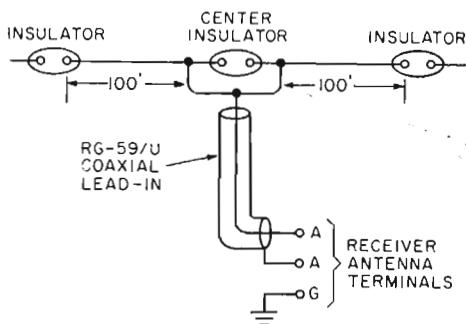

ance. If you decide to run the receiver's ground wire to a cold water pipe, make sure all paint and oxide is first scraped off the pipe before you attach the ground wire to the pipe.

King-of-the-Roost Rig

I have a four band regenerative short wave receiver with good sensitivity, but poor signal separation. I thought it might be a good idea to get a superhet receiver for better separation. However, I have been told that it isn't wise to move up to a more expensive rig. This gave me doubts. Could you please straighten me out? I just want to listen to one thing at a time.

—K.C., Somers, CT

If you want to listen to one thing at a time, then latch onto a good superhet with crystal filter or Q multiplier. A regen receiver depends upon feedback to improve the selectivity of its single tuned circuit. No DXer we know of can yank both good sensitivity and selectivity from a rig which depends upon a single tuned circuit for its performance. On the other hand, all superhet rigs sport several tuned circuits, each improving the overall selectivity of the rig. Fact is, the cheapest superhet you could make or buy easily outperforms the most souped-up regen rig. And you won't need to break the bank to buy a superhet SW rig, either. Look in any electronics supply catalogue; you can buy a new superhet SWL rig for less than it would cost you to round up all the parts needed to roll your own regen rig of comparable performance.