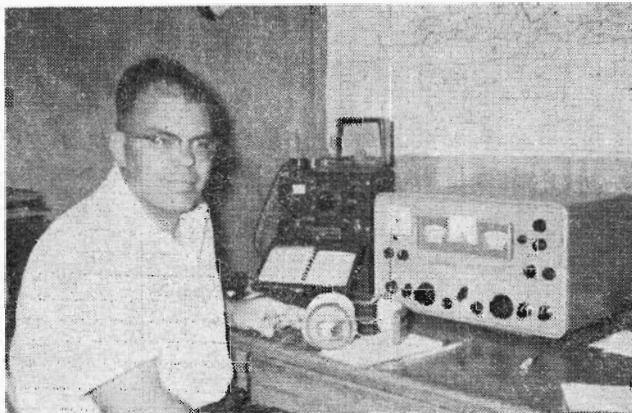

lem of having to wiggle or rock the band selector control to make contact every-time you change bands.

If the audio is mushy it can indicate the automatic volume control, if the receiver has one, isn't working properly. How about 60 cps AC hum?

Chances are it won't pass all these checks with flying colors, but if the price is right you can afford to spend $20 or $30 to have them corrected. Or, if you're technically inclined, or the needed repairs simple, you can do it yourself.

It may be worthwhile, once you've checked it out to the best of your ability and you're still tempted to buy, to ask an experienced technician or ham to give it the once-over, even if you have to pay him a few bucks for his expert opinion. In the long run it may save you from buying a "lemon."

We don't necessarily advocate buying second-hand equipment. You may find a real buy . . . or you might be stuck! You have to weigh all the factors and reach your own decision.

● ACCESSORIES

If you choose, or are forced by circumstances, to buy one of the more economical models, a receiver without all those extra DXing goodies that come built into the expensive sets, don't worry about it. You can improve the DX-ability of your receiver on a step-by-step basis. Many of the extra features available in the dream receivers can be purchased separately as "outboard" equipment to soup up your set.

Sensitivity can be improved to some extent by an inexpensive antenna tuner.

Warren Nordgren's secret to successful DXing sits to the left of his Hammarlund HQ-180 receiver. While Warren's rig's dial scale is undoubtedly accurate enough to pinpoint station frequency, his BC-221 frequency meter has the final say, frequency-wise.