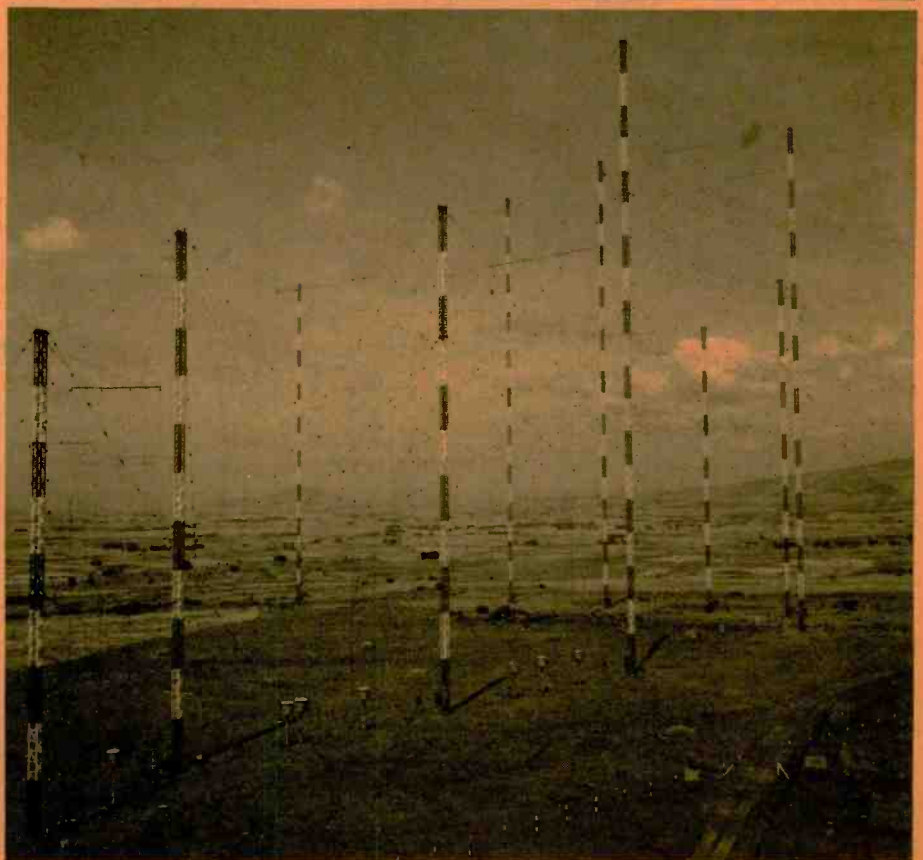

This array of "curtain" antennas located on a plateau outside Addis Ababa, Ethiopia sends the signals of ETLF, Radio Voice of the Gospel, to listeners in many parts of the globe, including SWLs in North America.