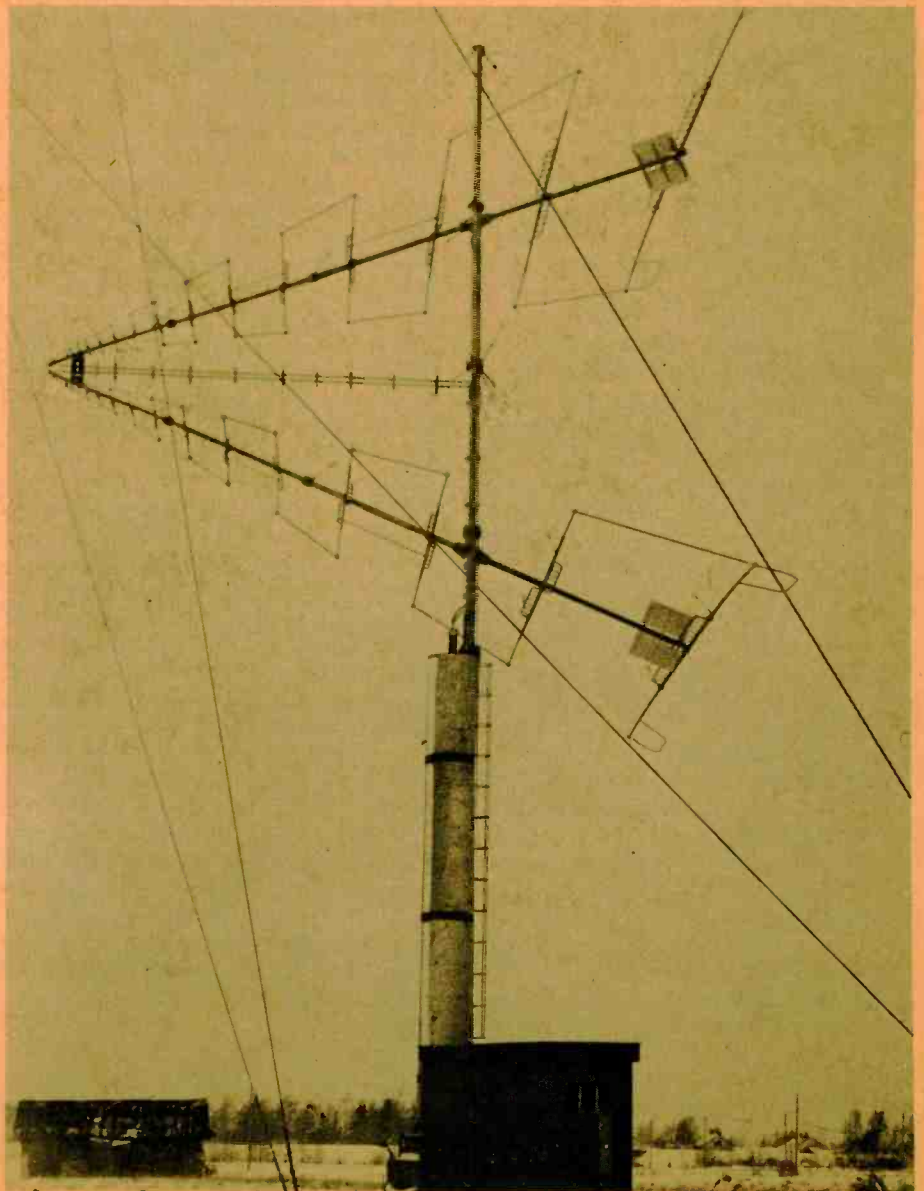

It is possible, when buying used, to get receiver features not available for the same money in a brand new radio. A fine DX machine that cost $500 six or eight years ago might be picked up today for $250 to $350. Older receivers that were considered classy in their day can be had for under $100. There are advantages and disadvantages to purchasing a used receiver. The big plus is the cost. It is often possible to get a

real bargain. It is also possible to get stuck with a real dog. The wisdom of buying a second-hand radio is something you have to decide for yourself.

Where does one buy used DXing equipment? There are a number of places to look. Check the ads in magazines aimed at the amateur radio operator. You'll find used receivers being offered in both the classifieds and the display advertisements from mail order dealers. Additionally, there are newsletters such as the Ham Trader Yellow Sheets (P.O. Box 311, Sycamore, IL 60178) and Buyers and Sellers (P.O. Box 73, Boston, MA 02215) you can subscribe to which bring used equipment buyers and sellers together. Sometimes the classified ads in metropolitan newspapers list used shortwave receivers and rummage sales and flea markets occasionally have aging receivers. In the bulletins of various DX clubs there sometimes appear noti-