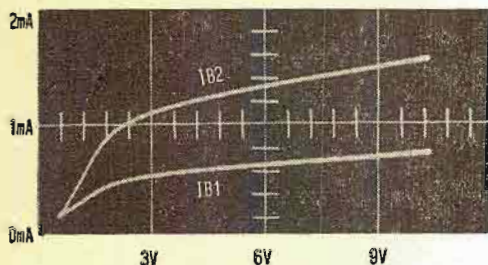

Dynamic Duo

Continued from page 77

operation range can be determined from the curves by using the following formula:

$$\text{Beta} = \frac{I_c}{I_b} \text{ or } \text{Beta} = \frac{\Delta I_c}{\Delta I_b}$$

$$\Delta I_c = I_{c2} - I_{c1} \text{ and } \Delta I_b = I_{b2} - I_{b1}$$

Following this formula and using the values given on the curves, we can determine beta and see if the transistor is operating within its linear range.

Beta for curve 1:

$$\frac{1mA}{.02mA} = 50$$

Typical curves that finished Dynamic Duo will display on your scope let you check vital transistor statistics.

Beta for curve 2:

$$\frac{2mA}{.04mA} = 50$$

If the two values of beta are equal or very close in value, the transistor in both curves is operating within its linear region. As a check, figure the beta using the delta currents.

$$\Delta I_c = 2mA - 1mA \text{ or } 1mA$$

$$\Delta I_b = 40\mu A - 20\mu A \text{ or } 20\mu A$$

$$\text{Beta} = \frac{1mA}{.02mA} \text{ or } 50$$

To match transistors for any applications, pick a desired transistor and connect it to the tracer. Adjust the curve tracer for the desired curves and grease-pencil the two curves on the scope's screen. Now, without disturbing the tracer or scope controls, connect similar transistors to the tracer until you find one that has approximately the same curves. ■

Tapeless TV Recorder

Continued from page 68

ing could then be made insensitive to the action of light. This may be what CBS says is a "sort of development process."

The basic characteristics of the photochromic dyes would fit the needs of EVR admirably, since they can provide images of extremely high resolution. (In actual fact, a square inch of film treated with such a dye can record the contents of a large book!) This is in keeping with CBS's claims that the EVR film can store much more information than can magnetic tape, and that the EVR system could be coupled with such devices as the firm's Linotron electronic typesetter.

The idea that a photochromic process such as this, or something akin to it, underlies the EVR process gains credence when it is noted that one collaborating company is a major manufacturer of dyes. Ciba Ltd. (a Swiss manufacturer of dyes) and Imperial Chemical Industries (England) jointly own Ilford Ltd., a well-known manufacturer of photographic materials. All three are involved with CBS in the EVR project.

It is only a guess on our part that CBS might be using a photochromic process, and CBS isn't ready to either confirm or deny the idea at this time. But until CBS actually reveals the techniques used, this guess is as good as any other.

EVR Vs. VTR. Manufacturers of EVR equipment, and those making magnetic video tape recording (VTR) systems, will undoubtedly battle hard for future educational and home consumer markets. For video equipment customers this spells better equipment at lower prices.

As things stand now, EVR may have a significant price advantage over VTR. EVR playback units are tentatively pegged at $280, but even this relatively low price may drop as demand for the equipment increases. In comparison, most VTR equipment now costs upward of $1000, but prices are going down steadily and may drop more because of technologic advances and the pressure of imminent rough competition from EVR.