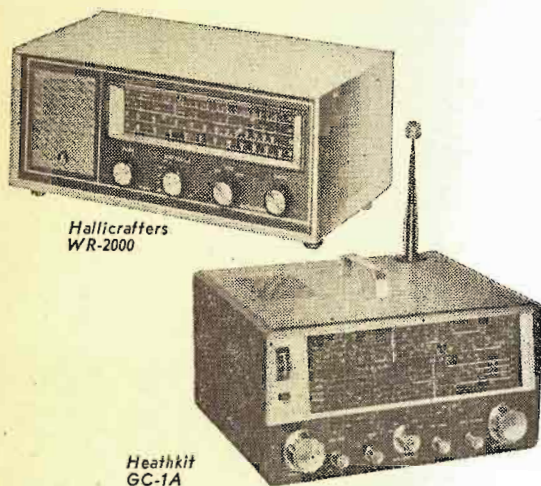

Shortwave For Non-SWLS

Continued from page 58

teur news media will pick up the information and pass it around.

Overseas Hams. Some foreign amateurs tend to stay on one or two frequencies and have approximate hours and/or days of operation. Such information can be gleaned from examination of the NRRC's amateur section. Again, notes can be arranged by time.

One DXer prepares a 3x5 card on each amateur representing a new country, listing information mentioned above, then tacks the cards to a bulletin board. Thus, he can quickly refer to any item at a glance.

Another method of picking up informa-

Some special types of receivers can be used for SWLing. For example, above is a deluxe table model set featuring several SW bands; below is portable transistor all-band job.

Mood Monitoring

Continued from page 78

fied and average responses were computed with a Mneumotron Computer. The computer is triggered by the output of the same waveform generator producing the clicks. Therefore, the brain potentials in response to the clicks are treated as signals by the computer. Other brain potentials, not in response to the computer stimuli, are treated as noise and effectively cancelled out.

Output is recorded on an X-Y plotter and on punched paper tape. The tape is then fed

tion is just by listening. American amateurs tend to concentrate in the low end of the phone band when calling foreign Hams and you can quickly spot band openings by listening for DX hounds calling "CQ DX."

Regardless of what set of frequencies you like to tune, your organization and preparation is the key to logging good DX. After you are familiar with the bands and can almost identify a station by its modulation characteristics and transmitting frequency, random tuning can yield good results.

By knowing the characteristics of the band or bands, and knowing the stations that are normally present, a stranger will stand out.

One of the keys to being a good SW DXer is keeping your equipment in good shape. Install the best antenna you can—a wire as high and as long as your space limitations permit. And arranging your listening post for convenience will make those dial-twiddling hours more fun and productive.

When making logs, put your notes in one book and, when full, file it away.

Happy SWLing. Shortwave listening can be an interesting hobby. You can be Johnny-on-the-spot rather than waiting for the six o'clock evening news on television. And, you can get first-hand experience at comparing political points of view.

The basics of joyful SWLing is to acquire some of the above-mentioned reference materials and at least one club bulletin, and then plan your listening. See how other listeners do it, use the best of their ideas, and compare notes. Ask questions and do some reading. You'll be surprised at the results of a little diligence and perseverance when you go back to those dials, and put your "ear to the world," as it were. ■

into a Honeywell H-800 computer for analysis.

This revolutionary three-year experiment proved to the Honeywell scientists that they could definitely monitor brain waves in response to defined stimuli. These patterns correlated very closely with conventional patterns of sleep and awareness, and were confirmed by the TV monitoring of the subject's behavior. As Honeywell scientist Donald I. Tepas summed up: "We can now effectively monitor human behavior."

He concludes that we will one day be able to tell whether or not a soldier on the battlefield is weary, a pilot in the air alert, an astronaut far out in space awake or asleep. ■