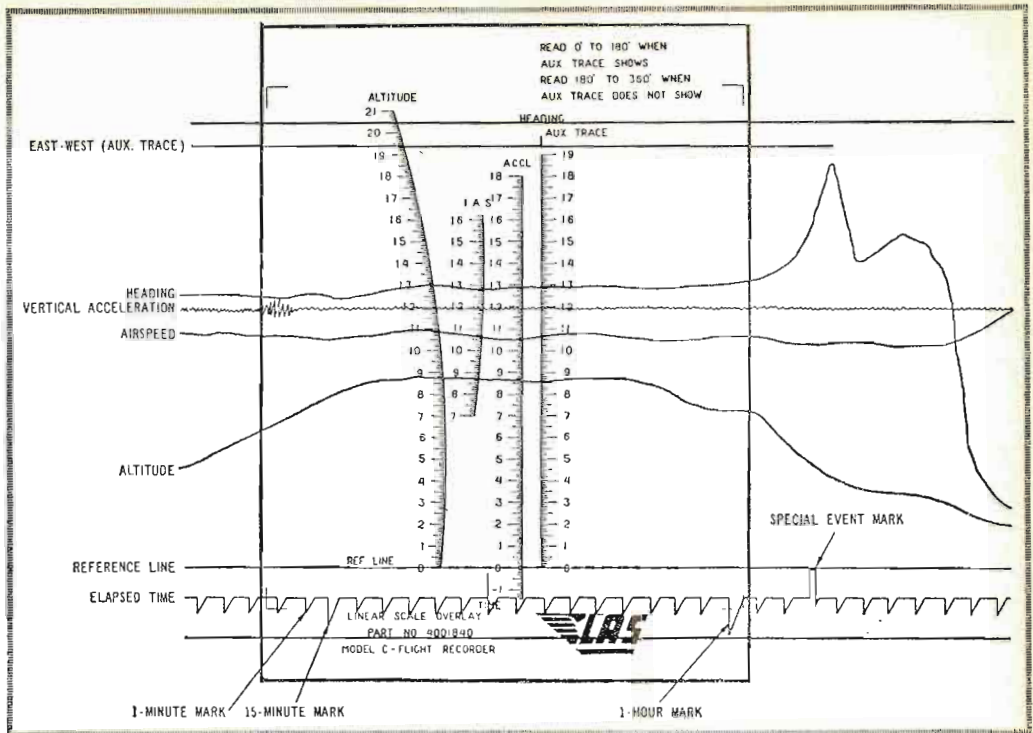

Each Air-India Boeing 707 has a Lockheed Aircraft Service 109-C flight recorder mounted inside left-hand wheel well (left), close to center of gravity. The crash-proof spherical container has been tested to withstand temperatures up to 2,000°F and impact of 500g. Traces on tape (above) can be read easily with transparent scale placed over recorded tape.

record of the progress of a flight with every normal and abnormal airplane movement recorded faithfully. Before flight records became available a few years ago, it frequently happened that investigators could only guess at the cause of an accident, especially if the pilot's testimony was not available.

A Must. In November 1960, the Federal Aviation Agency of the United States made it mandatory that all US registered turbine aircraft above 12,000 lb. must carry flight recorders. A typical unit, Lockheed's Model 109-C, consists of five independently functioning systems which maintain a continuous record of course, altitude, airspeed, vertical

acceleration and elapsed time. The information is recorded on a paper-thin foil nearly two inches wide which runs for 200 hours. A clockwork mechanism controls the speed at which the foil moves, so that a constant time scale is maintained. The trace on the aluminum foil appears in the form of a graph which can later be measured.

Exit Black Box. A layman thinks of a flight recorder as a "black box." In fact the LAS 109-C is neither black nor a box. It is spherical, approximately 13 in. in horizontal diameter, 15 in. along the vertical axis and weighs approximately 32 lb. Although the
(Continued on page 113)