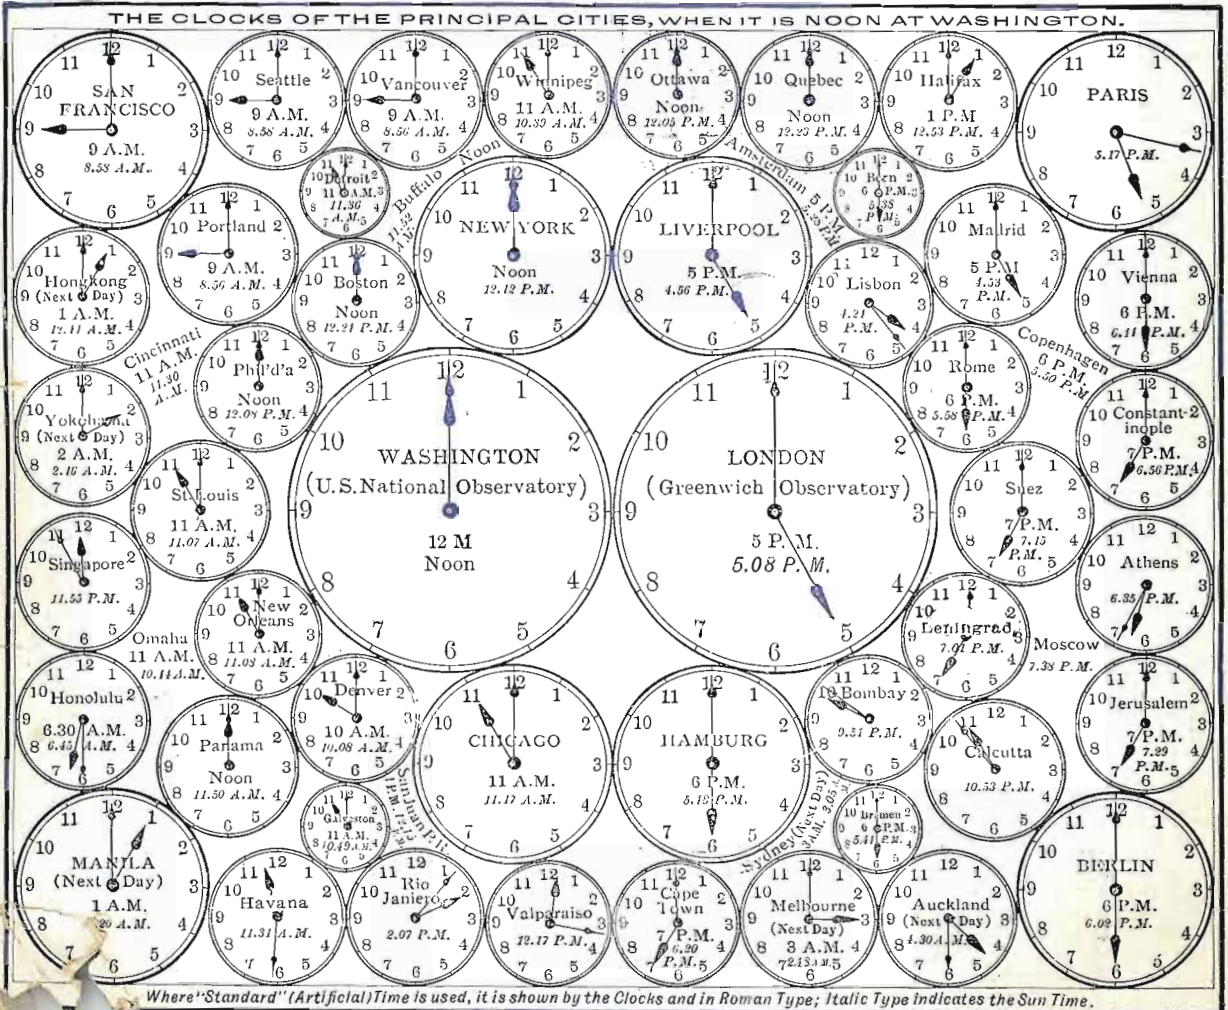

CONVERSION TABLE

Kilocycles (Frequency) and Meters (Wave Length)

Kilocycles	Meters	Kilocycles	Meters	Kilocycles	Meters	Kilocycles	Meters	Kilocycles	Meters	Kilocycles	Meters
550	545.1	710	422.3	870	344.6	1030	291.1	1190	252.0	1350	222.1
560	535.4	720	416.4	880	340.7	1040	288.3	1200	249.9	1360	220.4
570	526.0	730	410.7	890	336.9	1050	285.5	1210	247.8	1370	218.8
580	516.9	740	405.2	900	333.1	1060	282.8	1220	245.8	1380	217.3
590	508.2	750	399.8	910	329.5	1070	280.2	1230	243.8	1390	215.7
600	499.7	760	394.5	920	325.9	1080	277.6	1240	241.8	1400	214.2
610	491.5	770	389.4	930	322.4	1090	275.1	1250	239.9	1410	212.6
620	483.6	780	384.4	940	319.0	1100	272.6	1260	238.0	1420	211.1
630	475.9	790	379.5	950	315.6	1110	270.1	1270	236.1	1430	209.7
640	468.5	800	374.8	960	312.3	1120	267.7	1280	234.2	1440	208.2
650	461.3	810	370.2	970	309.1	1130	265.3	1290	232.4	1450	206.8
660	454.3	820	365.6	980	305.9	1140	263.0	1300	230.6	1460	205.4
670	447.5	830	361.2	990	302.8	1150	260.7	1310	228.9	1470	204.0
680	440.9	840	356.9	1000	299.8	1160	258.5	1320	227.1	1480	202.6
690	434.5	850	352.7	1010	296.9	1170	256.3	1330	225.4	1490	201.2
700	428.3	860	348.6	1020	293.9	1180	254.1	1340	223.7	1500	199.9

THE CLOCKS OF THE PRINCIPAL CITIES, WHEN IT IS NOON AT WASHINGTON.