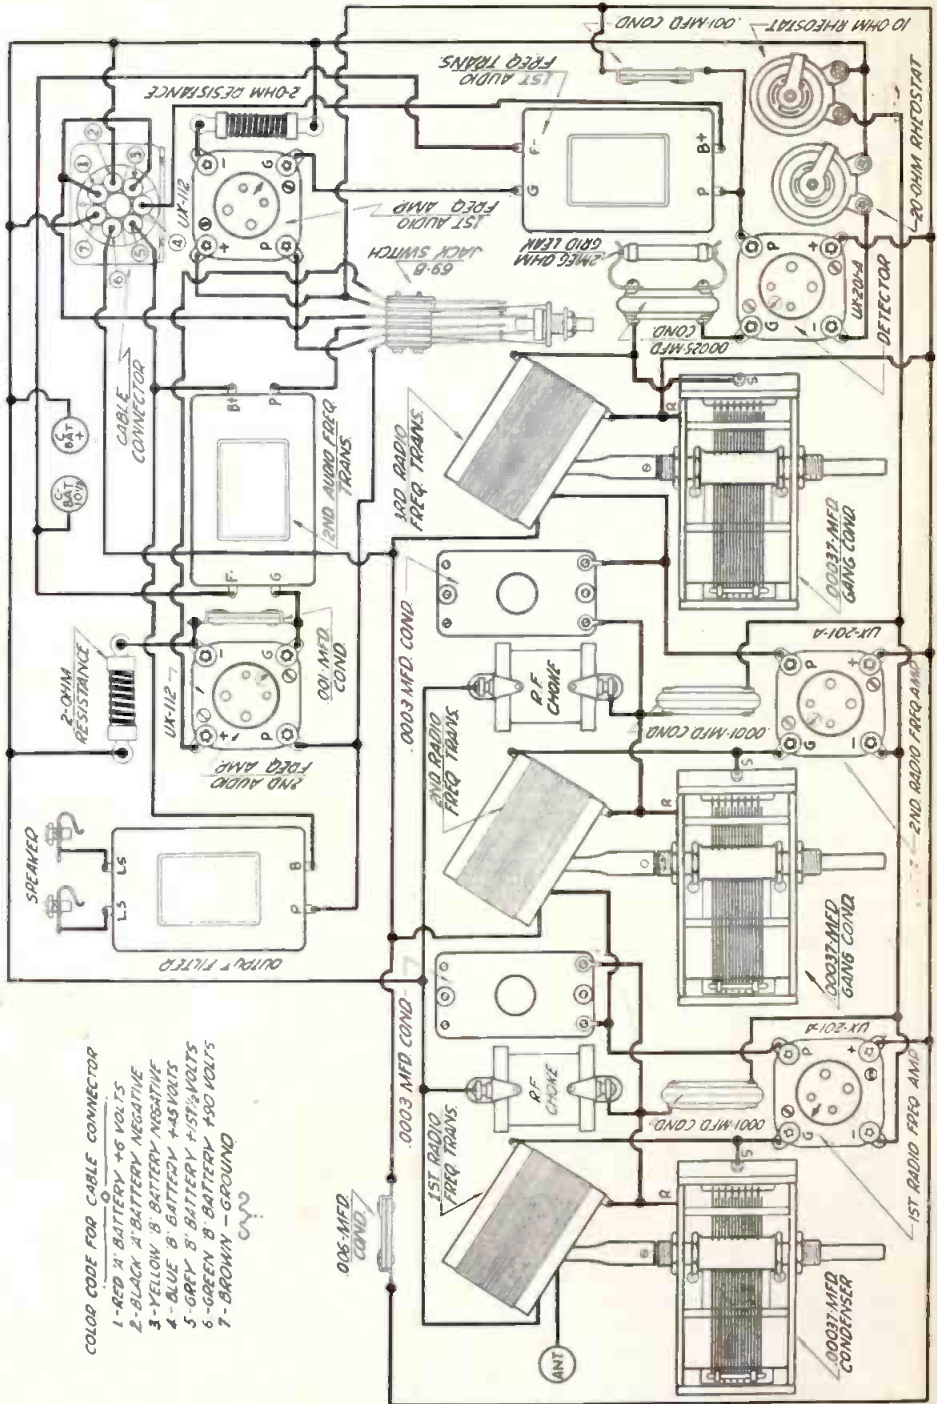

THE LATEST KARAS EQUAMATIC—Continued

1. COLOR CODE FOR CABLE CONNECTOR
- 1-RED 24 BATTERY +6 VOLTS
  - 2-BLACK 24 BATTERY NEGATIVE
  - 3-YELLOW 8' BATTERY NEGATIVE
  - 4-BLUE 8' BATTERY +45 VOLTS
  - 5-GREY 8' BATTERY +15 1/2 VOLTS
  - 6-GREEN 8' BATTERY +180 VOLTS
  - 7-BROWN - GROUND