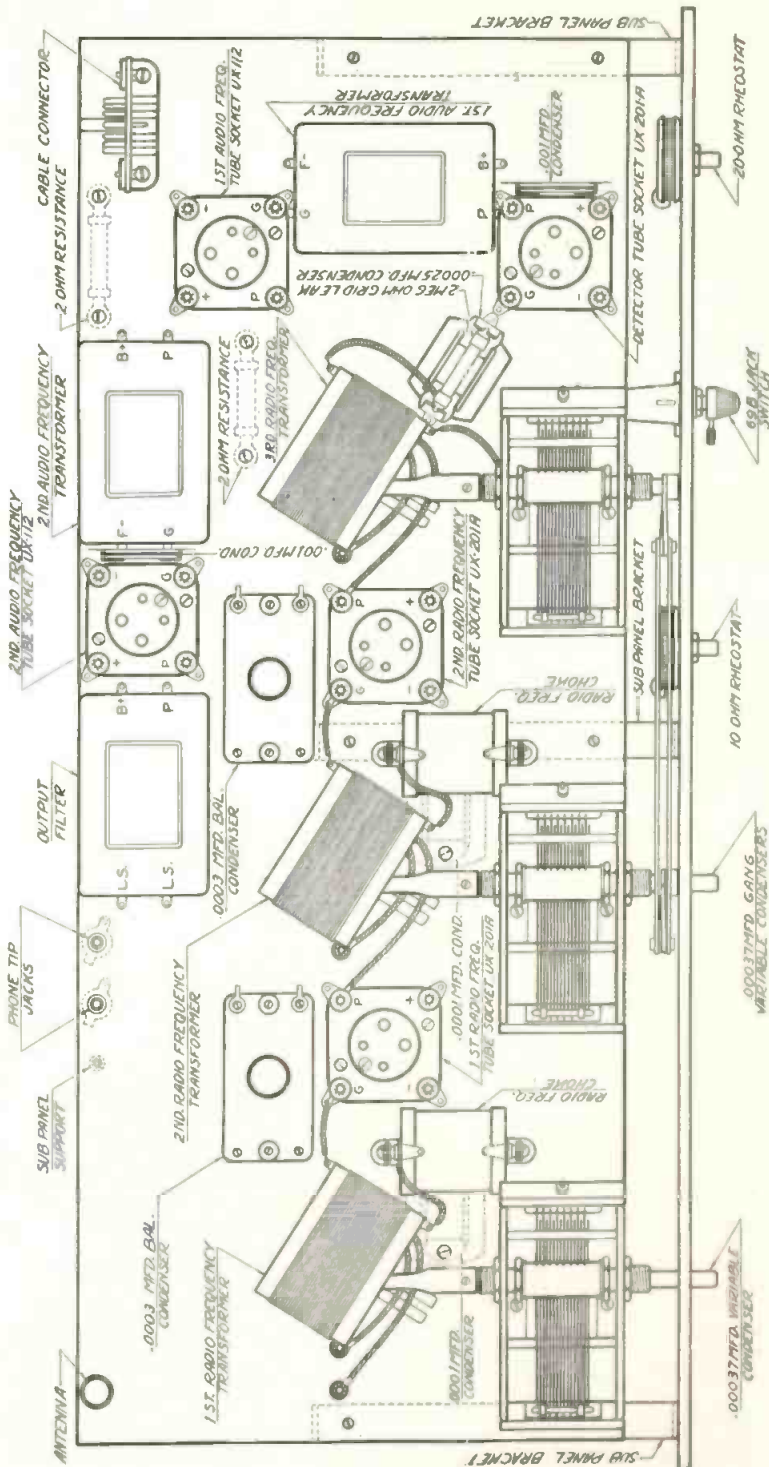

THE LATEST KARAS EQUAMATIC—Continued

Baseboard Layout—Karas Equamatic Receiver, showing arrangement of parts.