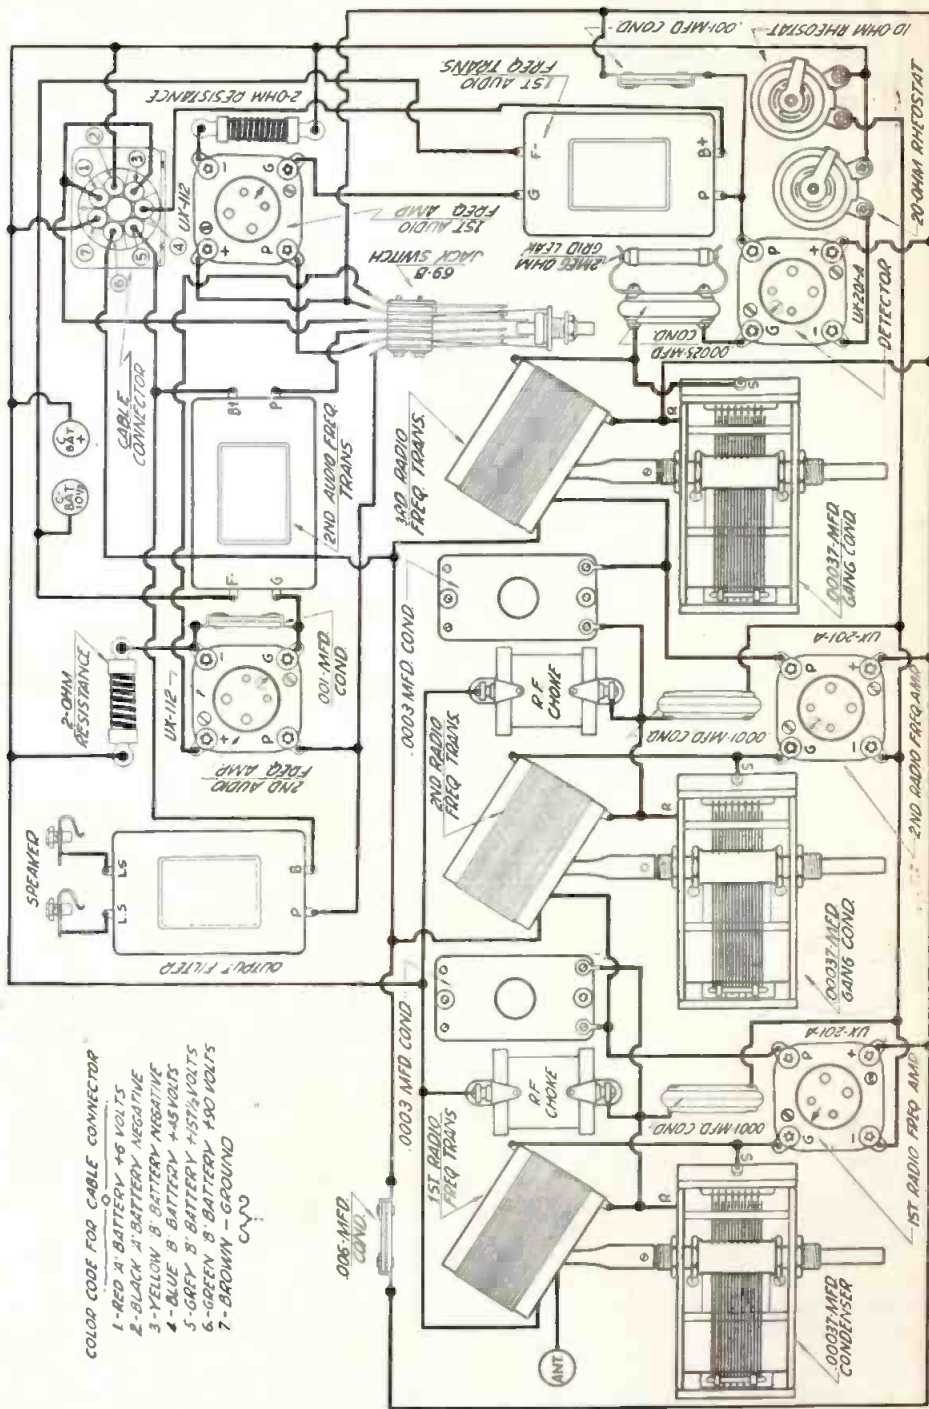

THE LATEST KARAS EQUAMATIC—Continued

1. COLOR CODE FOR CABLE CONNECTOR
- 1-RED A' BATTERY +6 VOLTS
  - 2-BLACK A' BATTERY NEGATIVE
  - 3-YELLOW B' BATTERY NEGATIVE
  - 4-BLUE B' BATTERY +45 VOLTS
  - 5-GRAY B' BATTERY +15 1/2 VOLTS
  - 6-GREEN B' BATTERY +80 VOLTS
  - 7-BROWN - GROUND