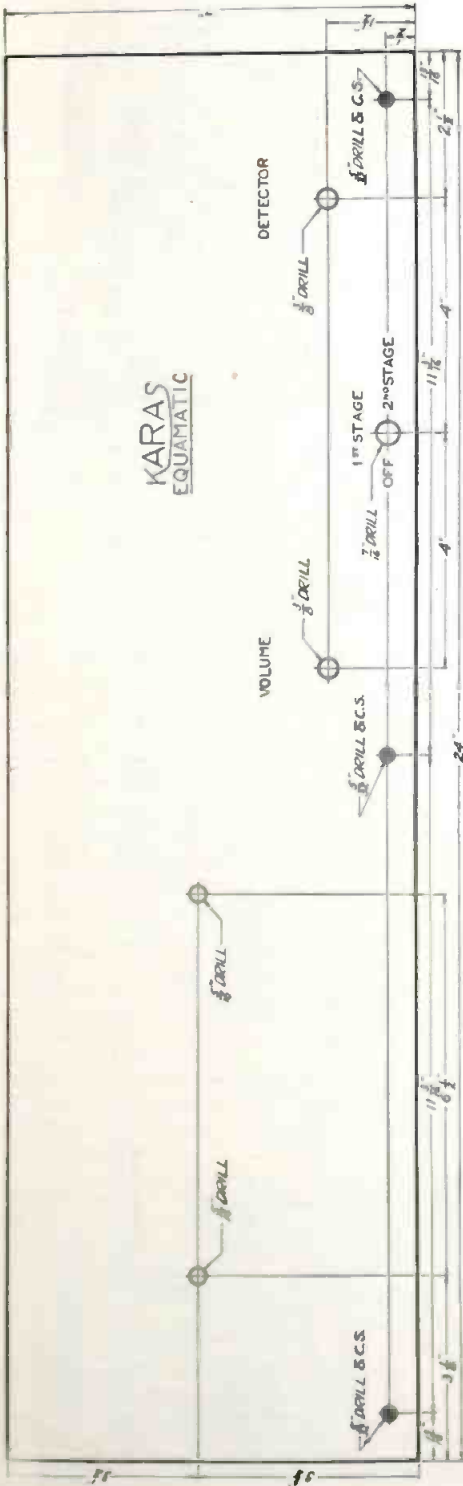

THE LATEST KARAS EQUAMATIC—Continued

Panel Layout—Karas Equamatic Receiver.

New Two Control Equamatic Receiver—List of Parts

1. These parts or their equivalent will give satisfactory results:
2. 3 Karas .00037 Variable Condensers.
   - 3 Karas Equamatic R. F. Transformers.
   - 2 Karas Audio Transformers 28.
   - 2 Karas Micrometric Dials.
   - 1 Karas Output Filter.
   - 3 Karas Sub-panel Brackets.
   - 5 Benjamin Sockets 9040.
   - 1 Carter 10-ohm Rheostat—Imp.
   - 1 Carter 20-ohm Rheostat—Imp.
   - 2 Carter 2-ohm Fixed Resistors.
   - 2 Carter Tip Jacks.
   - 1 Carter Switch Jack.
   - 1 Yaxley Cable Connector.
   - 2 Samson No. 85 R. F. Chokes.
   - 2 Samson Balancing Condensers.
   - 1 Karas Link Motion.
   - 2 Polymet .001 mfd. Fixed Condensers.
   - 1 Polymet .006 mfd. Fixed Condenser.
   - 2 Sangamo .0001 mfd. Fixed Condensers.
   - 1 Sangamo .00025 mfd. Grid Condenser.
   - 1 X-L Binding Post.
   - 1 Formica 7x24x3/16-inch Drilled and Engraved Panel.
   - 1 Formica 9x23x3/16-inch Drilled Sub-panel.
   - 1 Durham 2 megohm Grid Leak.
   - 3 Ce Co Type "A" Tubes.
   - 2 Ce Co Type "F" Tubes.
   - 20 Feet Acme Celatsite Wire.
   - 1 Package Kester Radio Solder.
   - 1 Ekko Ground Clamp.
   - 1 Miscellaneous lugs, screws, nuts, etc.