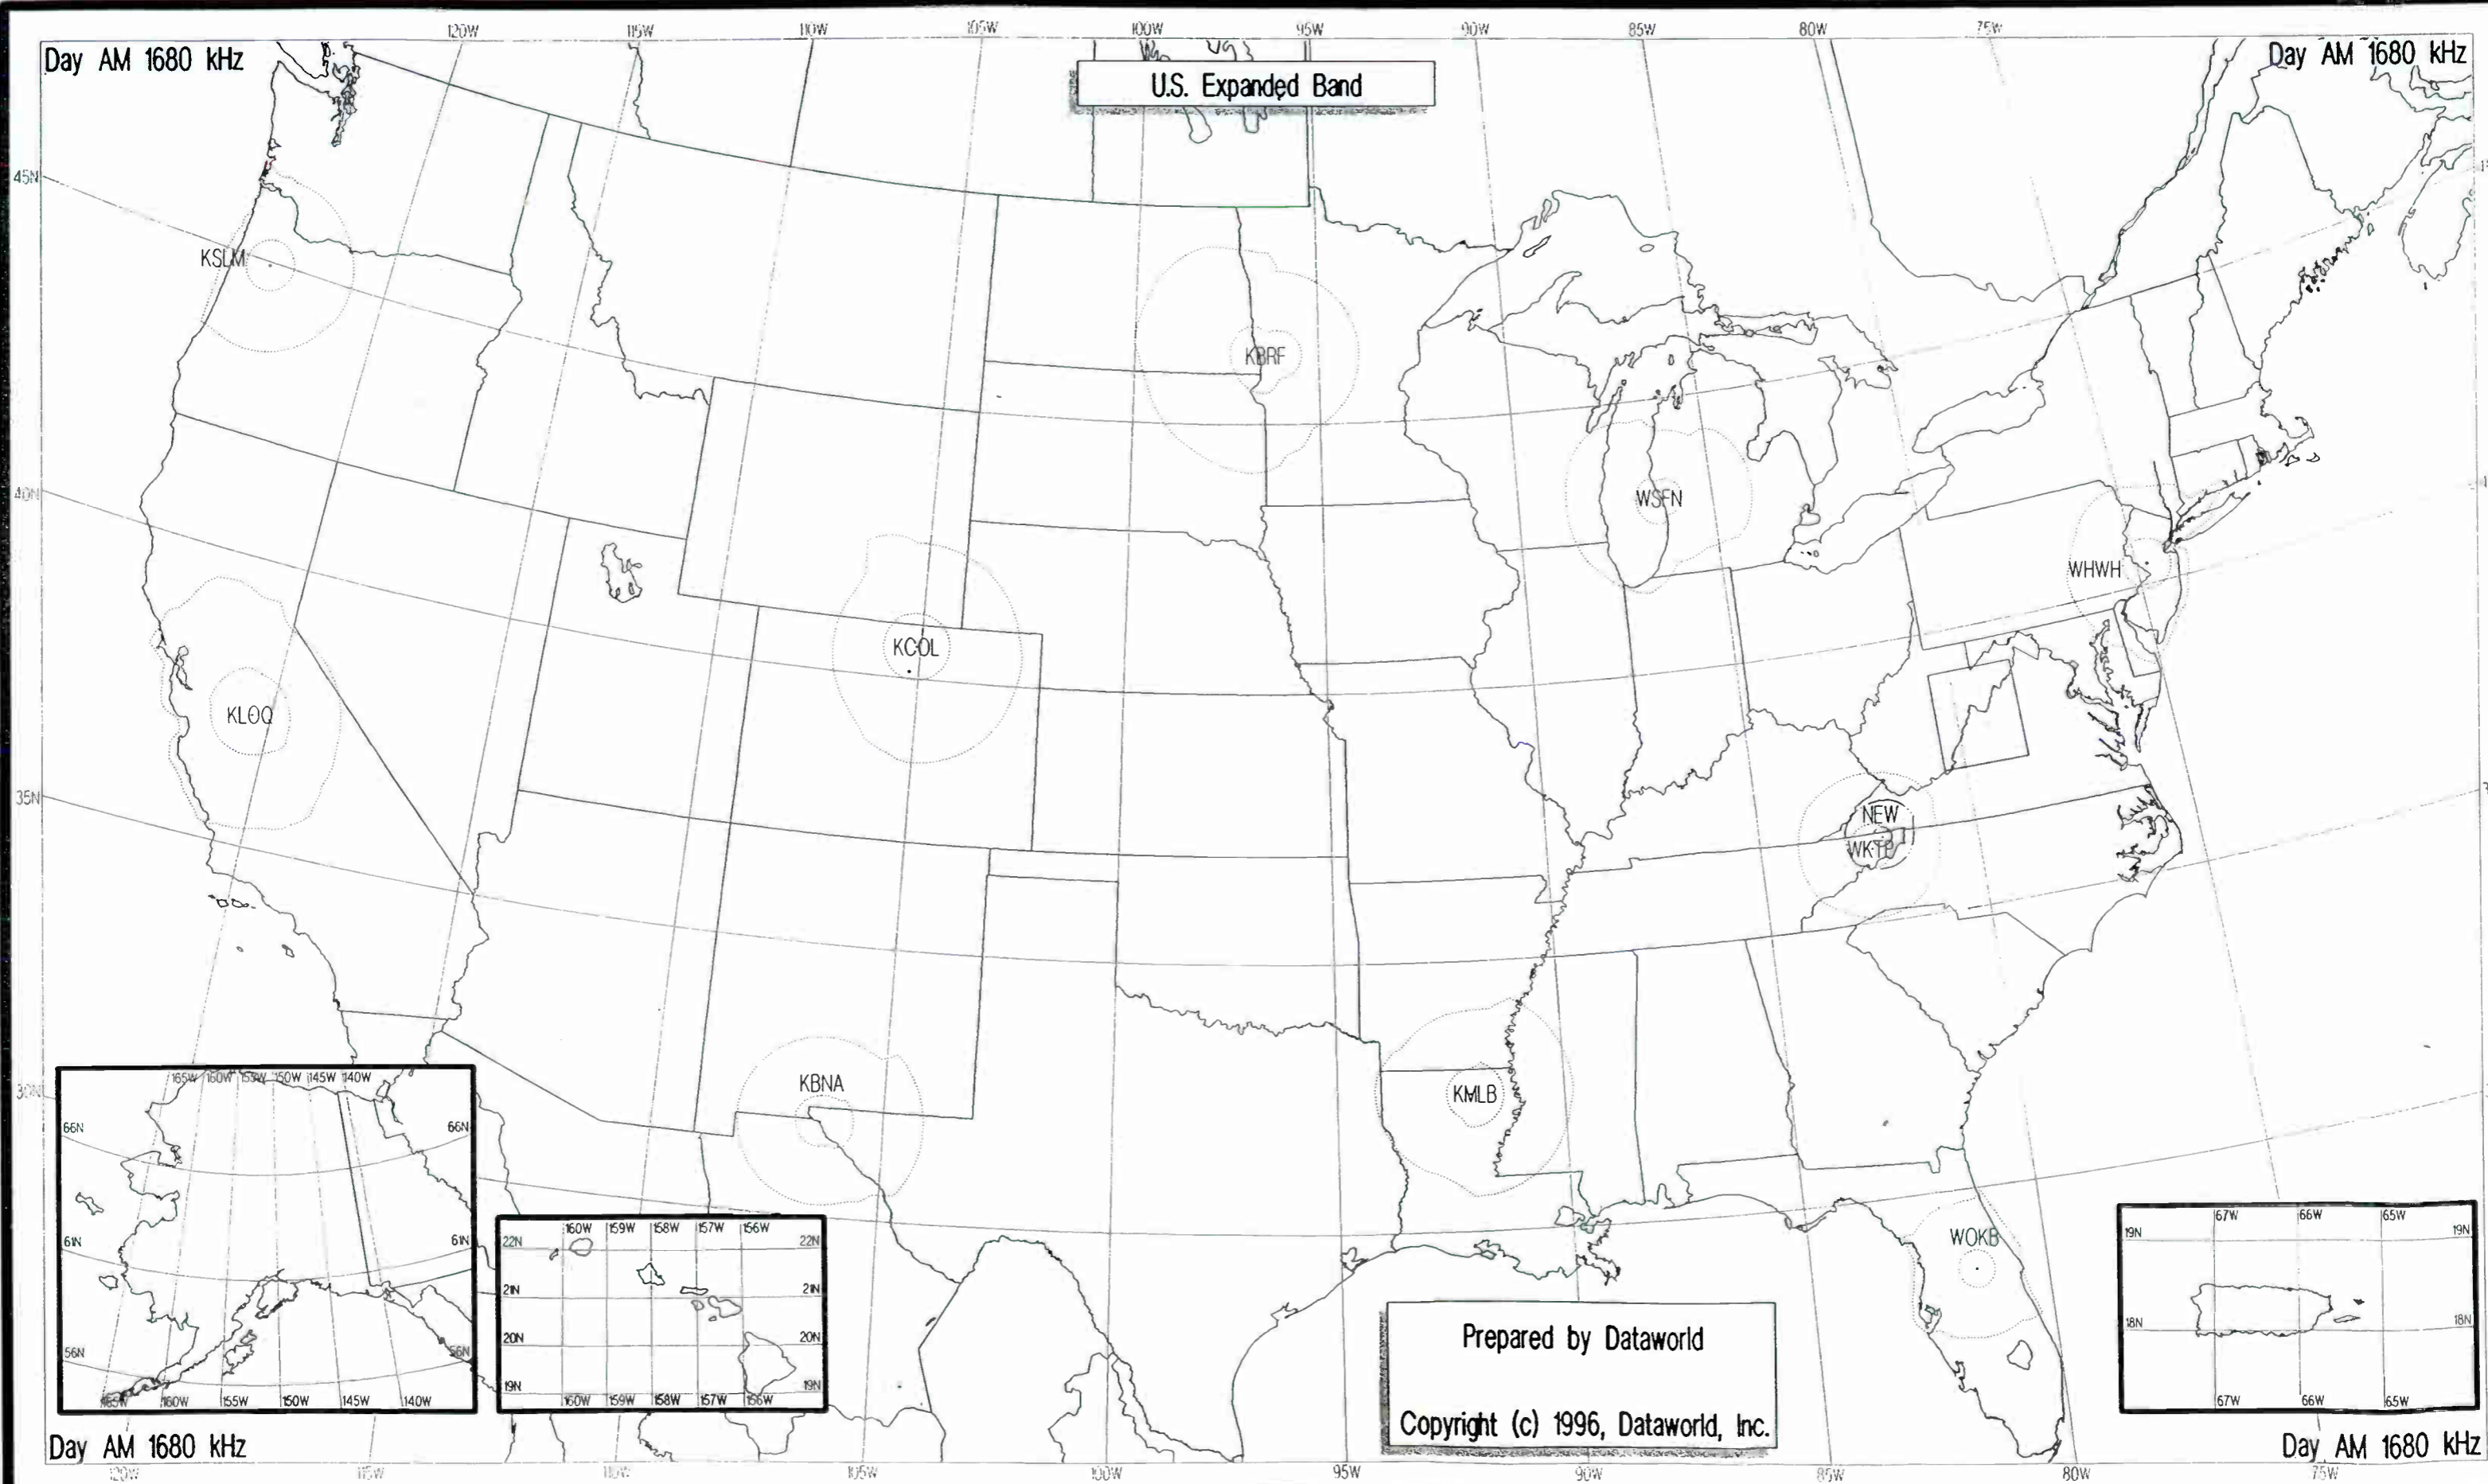

Day AM 1680 kHz

Day AM 1680 kHz

U.S. Expanded Band

Day AM 1680 kHz

Day AM 1680 kHz

Prepared by Dataworld
Copyright (c) 1996, Dataworld, Inc.