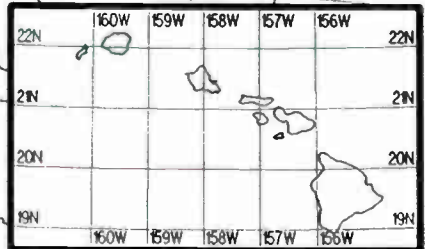

Day AM 660 kHz

Day AM 660 kHz

U.S. Clear Channel

Day AM 660 kHz

Day AM 660 kHz

Prepared by Dataworld
Copyright (c) 1996, Dataworld, Inc.