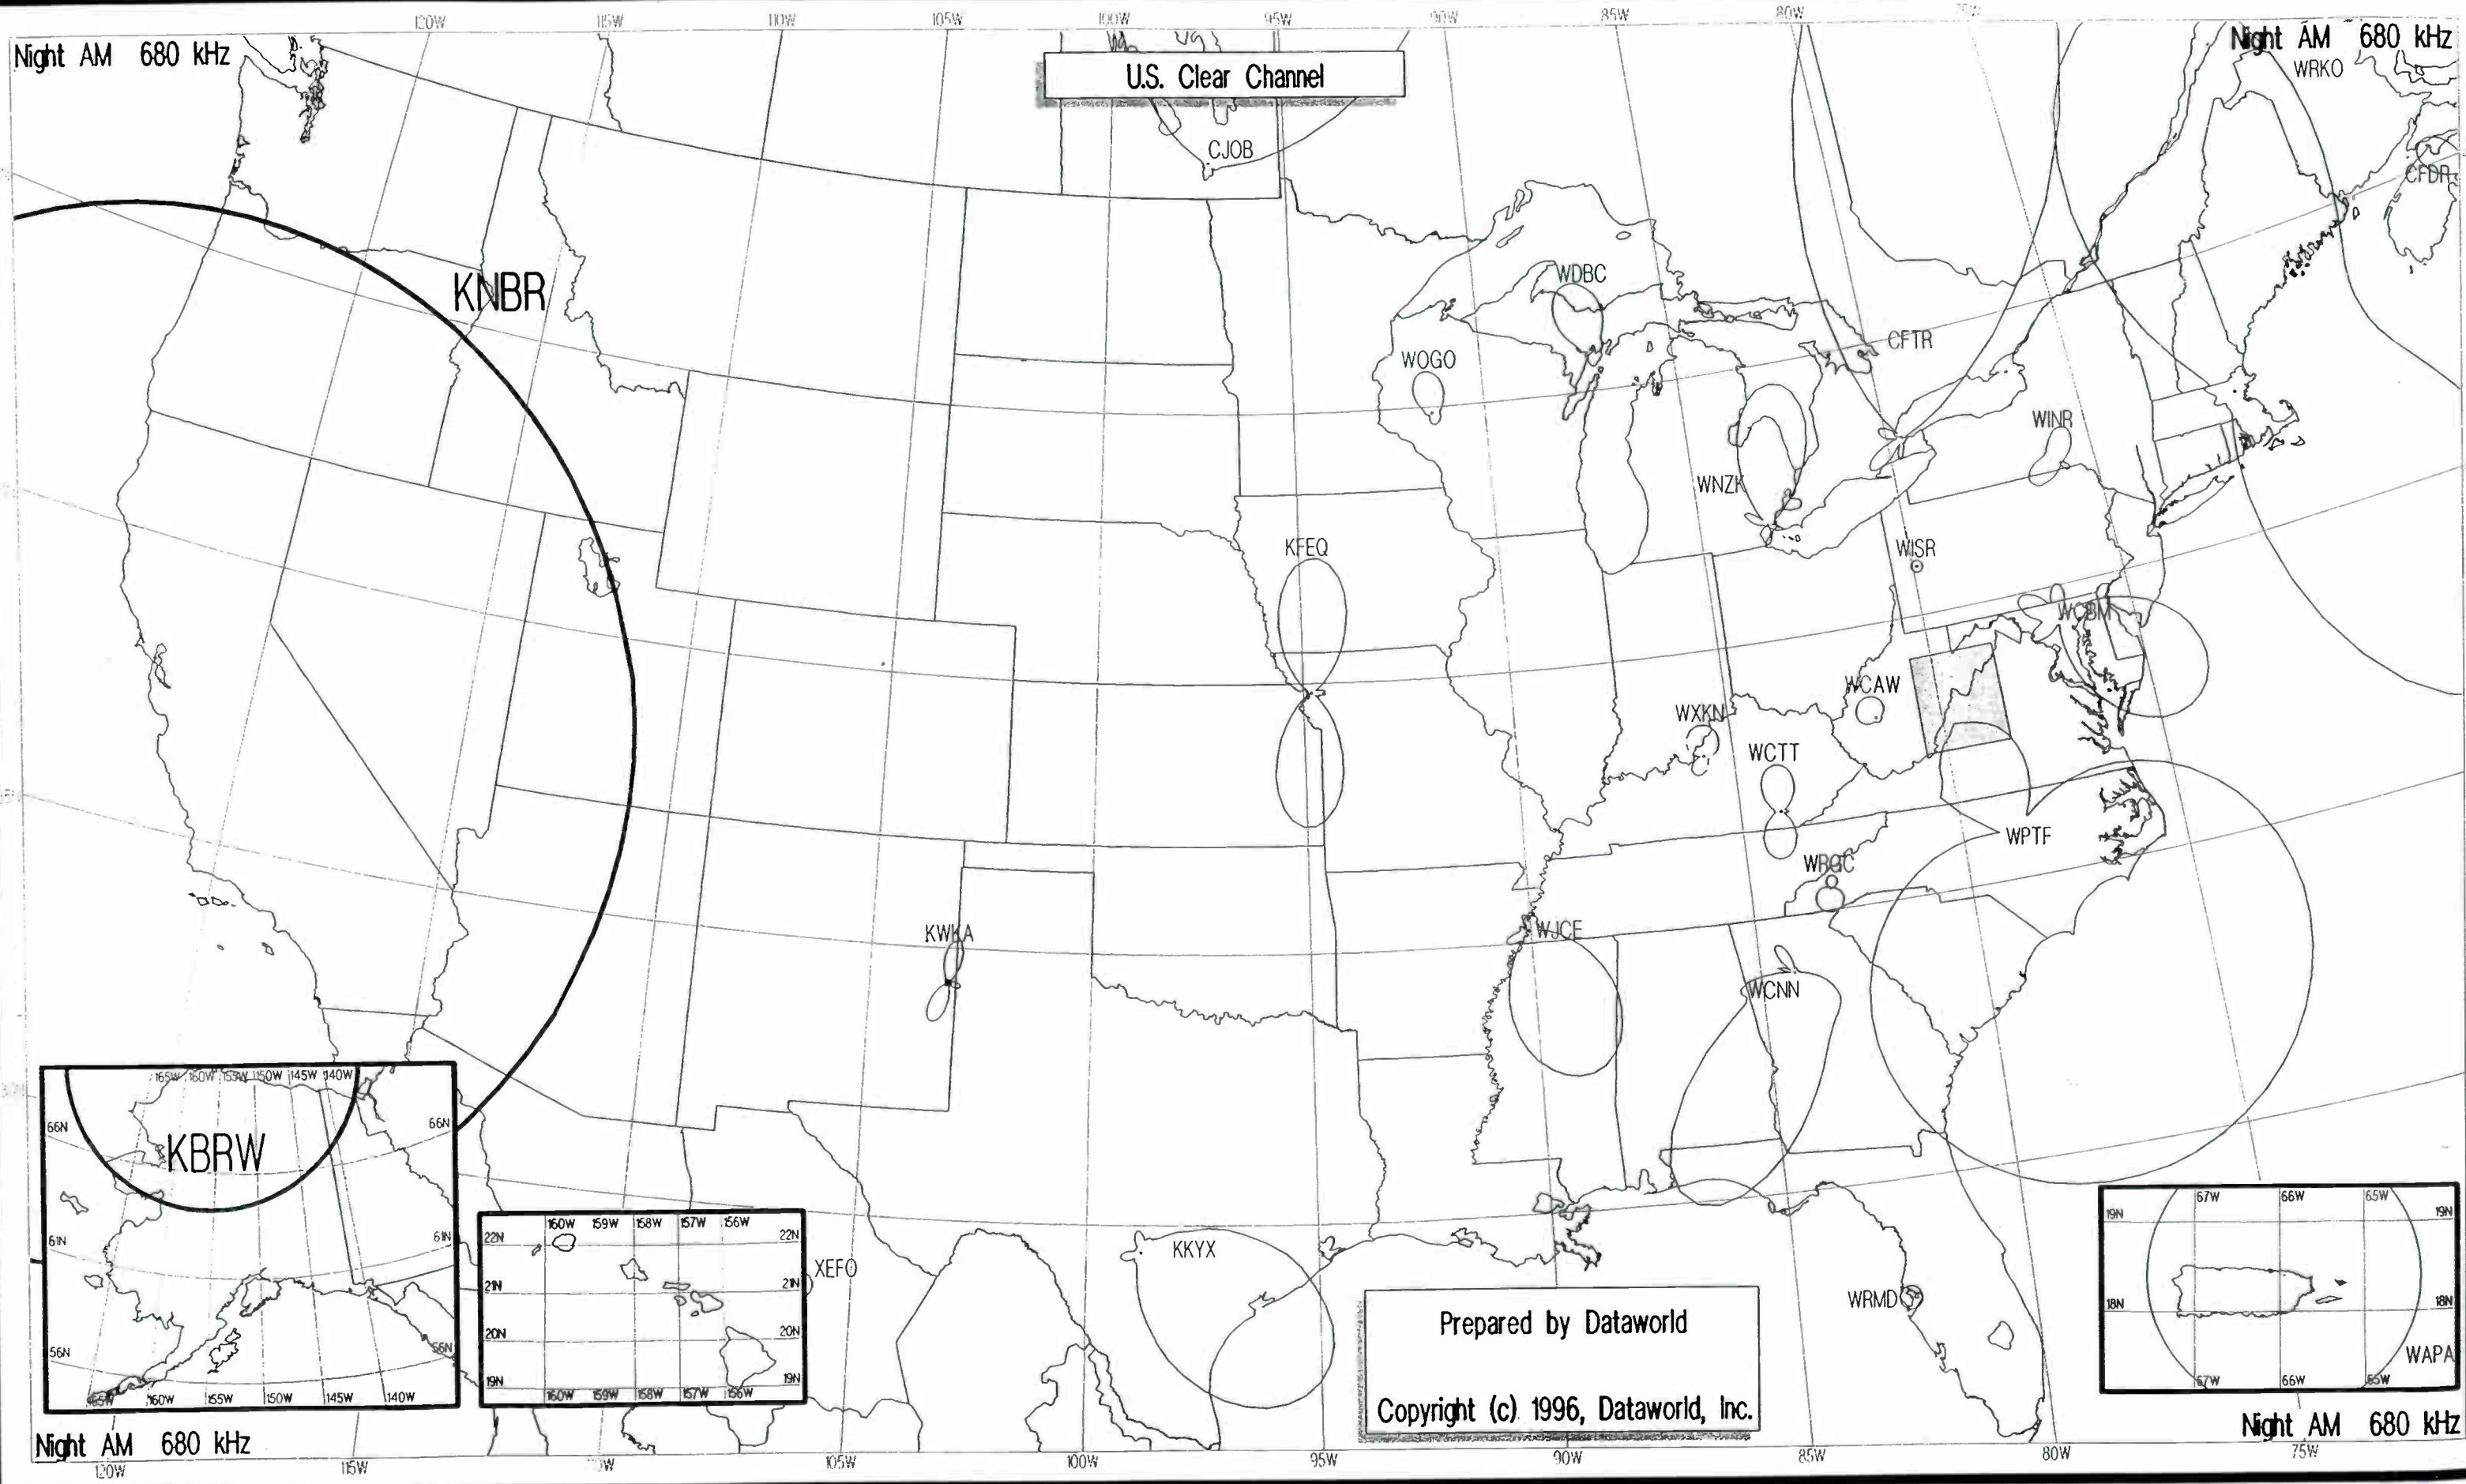

Night AM 680 kHz

Night AM 680 kHz

U.S. Clear Channel

Prepared by Dataworld
Copyright (c) 1996, Dataworld, Inc.

Night AM 680 kHz

Night AM 680 kHz