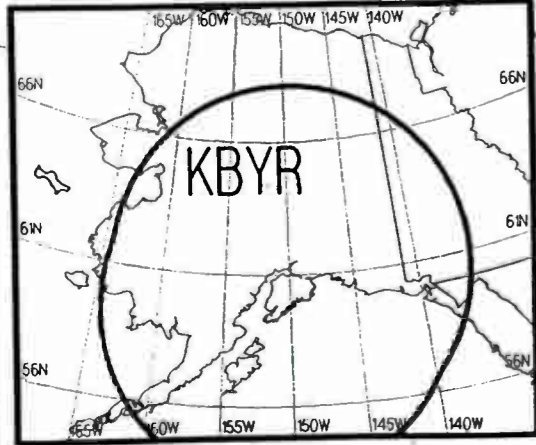

Night AM 690 kHz

Night AM 690 kHz

Prepared by Dataworld
 Copyright (c) 1996, Dataworld, Inc.

Night AM 700 kHz

Night AM 700 kHz

U.S. Clear Channel

Prepared by Dataworld
 Copyright (c) 1996, Dataworld, Inc.

Night AM 700 kHz