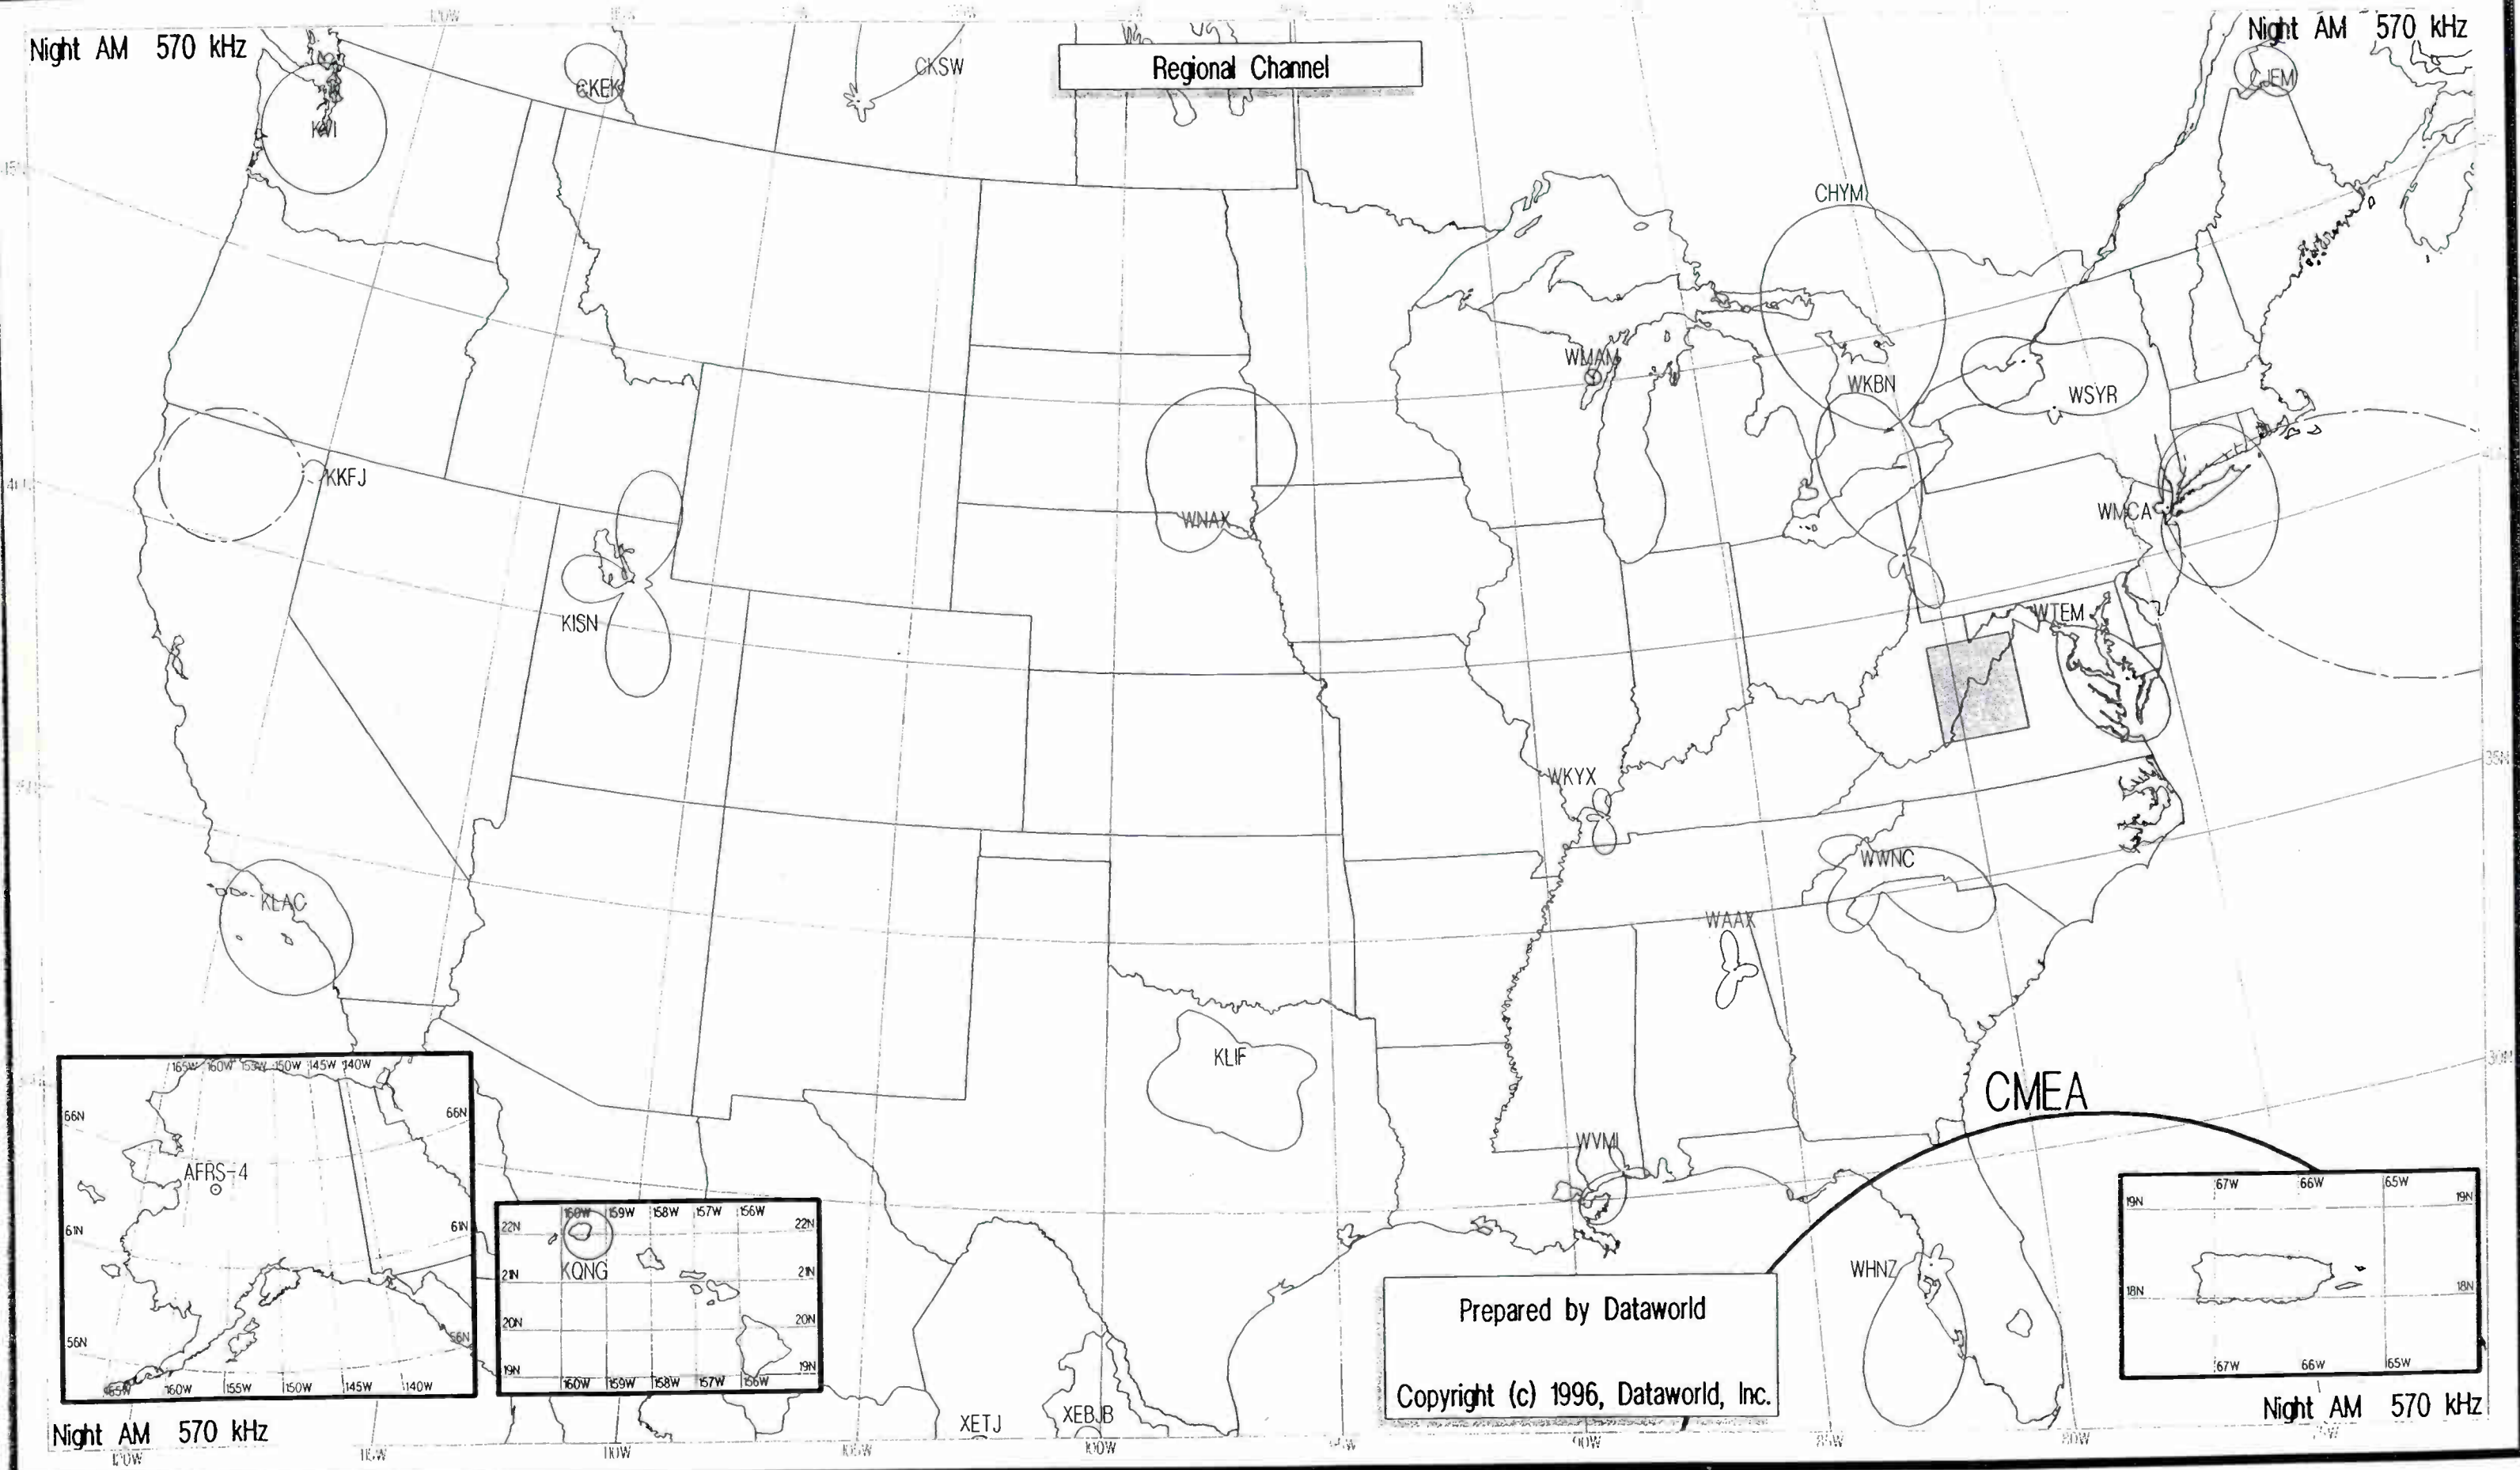

Night AM 570 kHz

Night AM 570 kHz

Regional Channel

Prepared by Dataworld
Copyright (c) 1996, Dataworld, Inc.

Night AM 570 kHz

Night AM 570 kHz