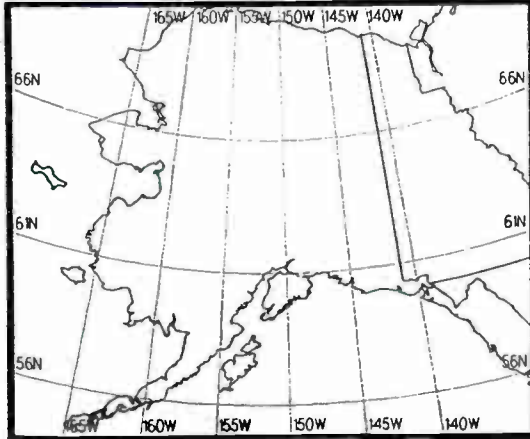

Night AM 1030 kHz

Night AM 1030 kHz

U.S. Clear Channel

Prepared by Dataworld
Copyright (c) 1996, Dataworld, Inc.

Night AM 1030 kHz

Night AM 1030 kHz