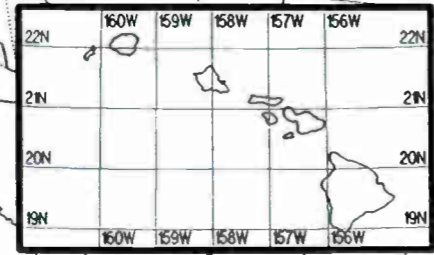

Day AM 700 kHz

Day AM 700 kHz

U.S. Clear Channel

Prepared by Dataworld
Copyright (c) 1996, Dataworld, Inc.

Day AM 700 kHz

Day AM 700 kHz