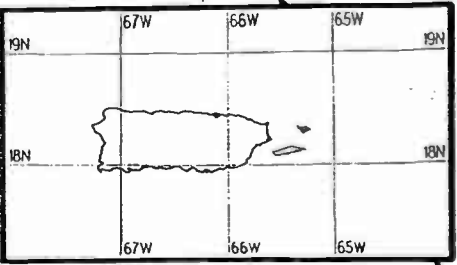

Night AM 670 kHz

Night AM 670 kHz

U.S. Clear Channel

Prepared by Dataworld
Copyright (c) 1996, Dataworld, Inc.

Night AM 670 kHz

Night AM 670 kHz