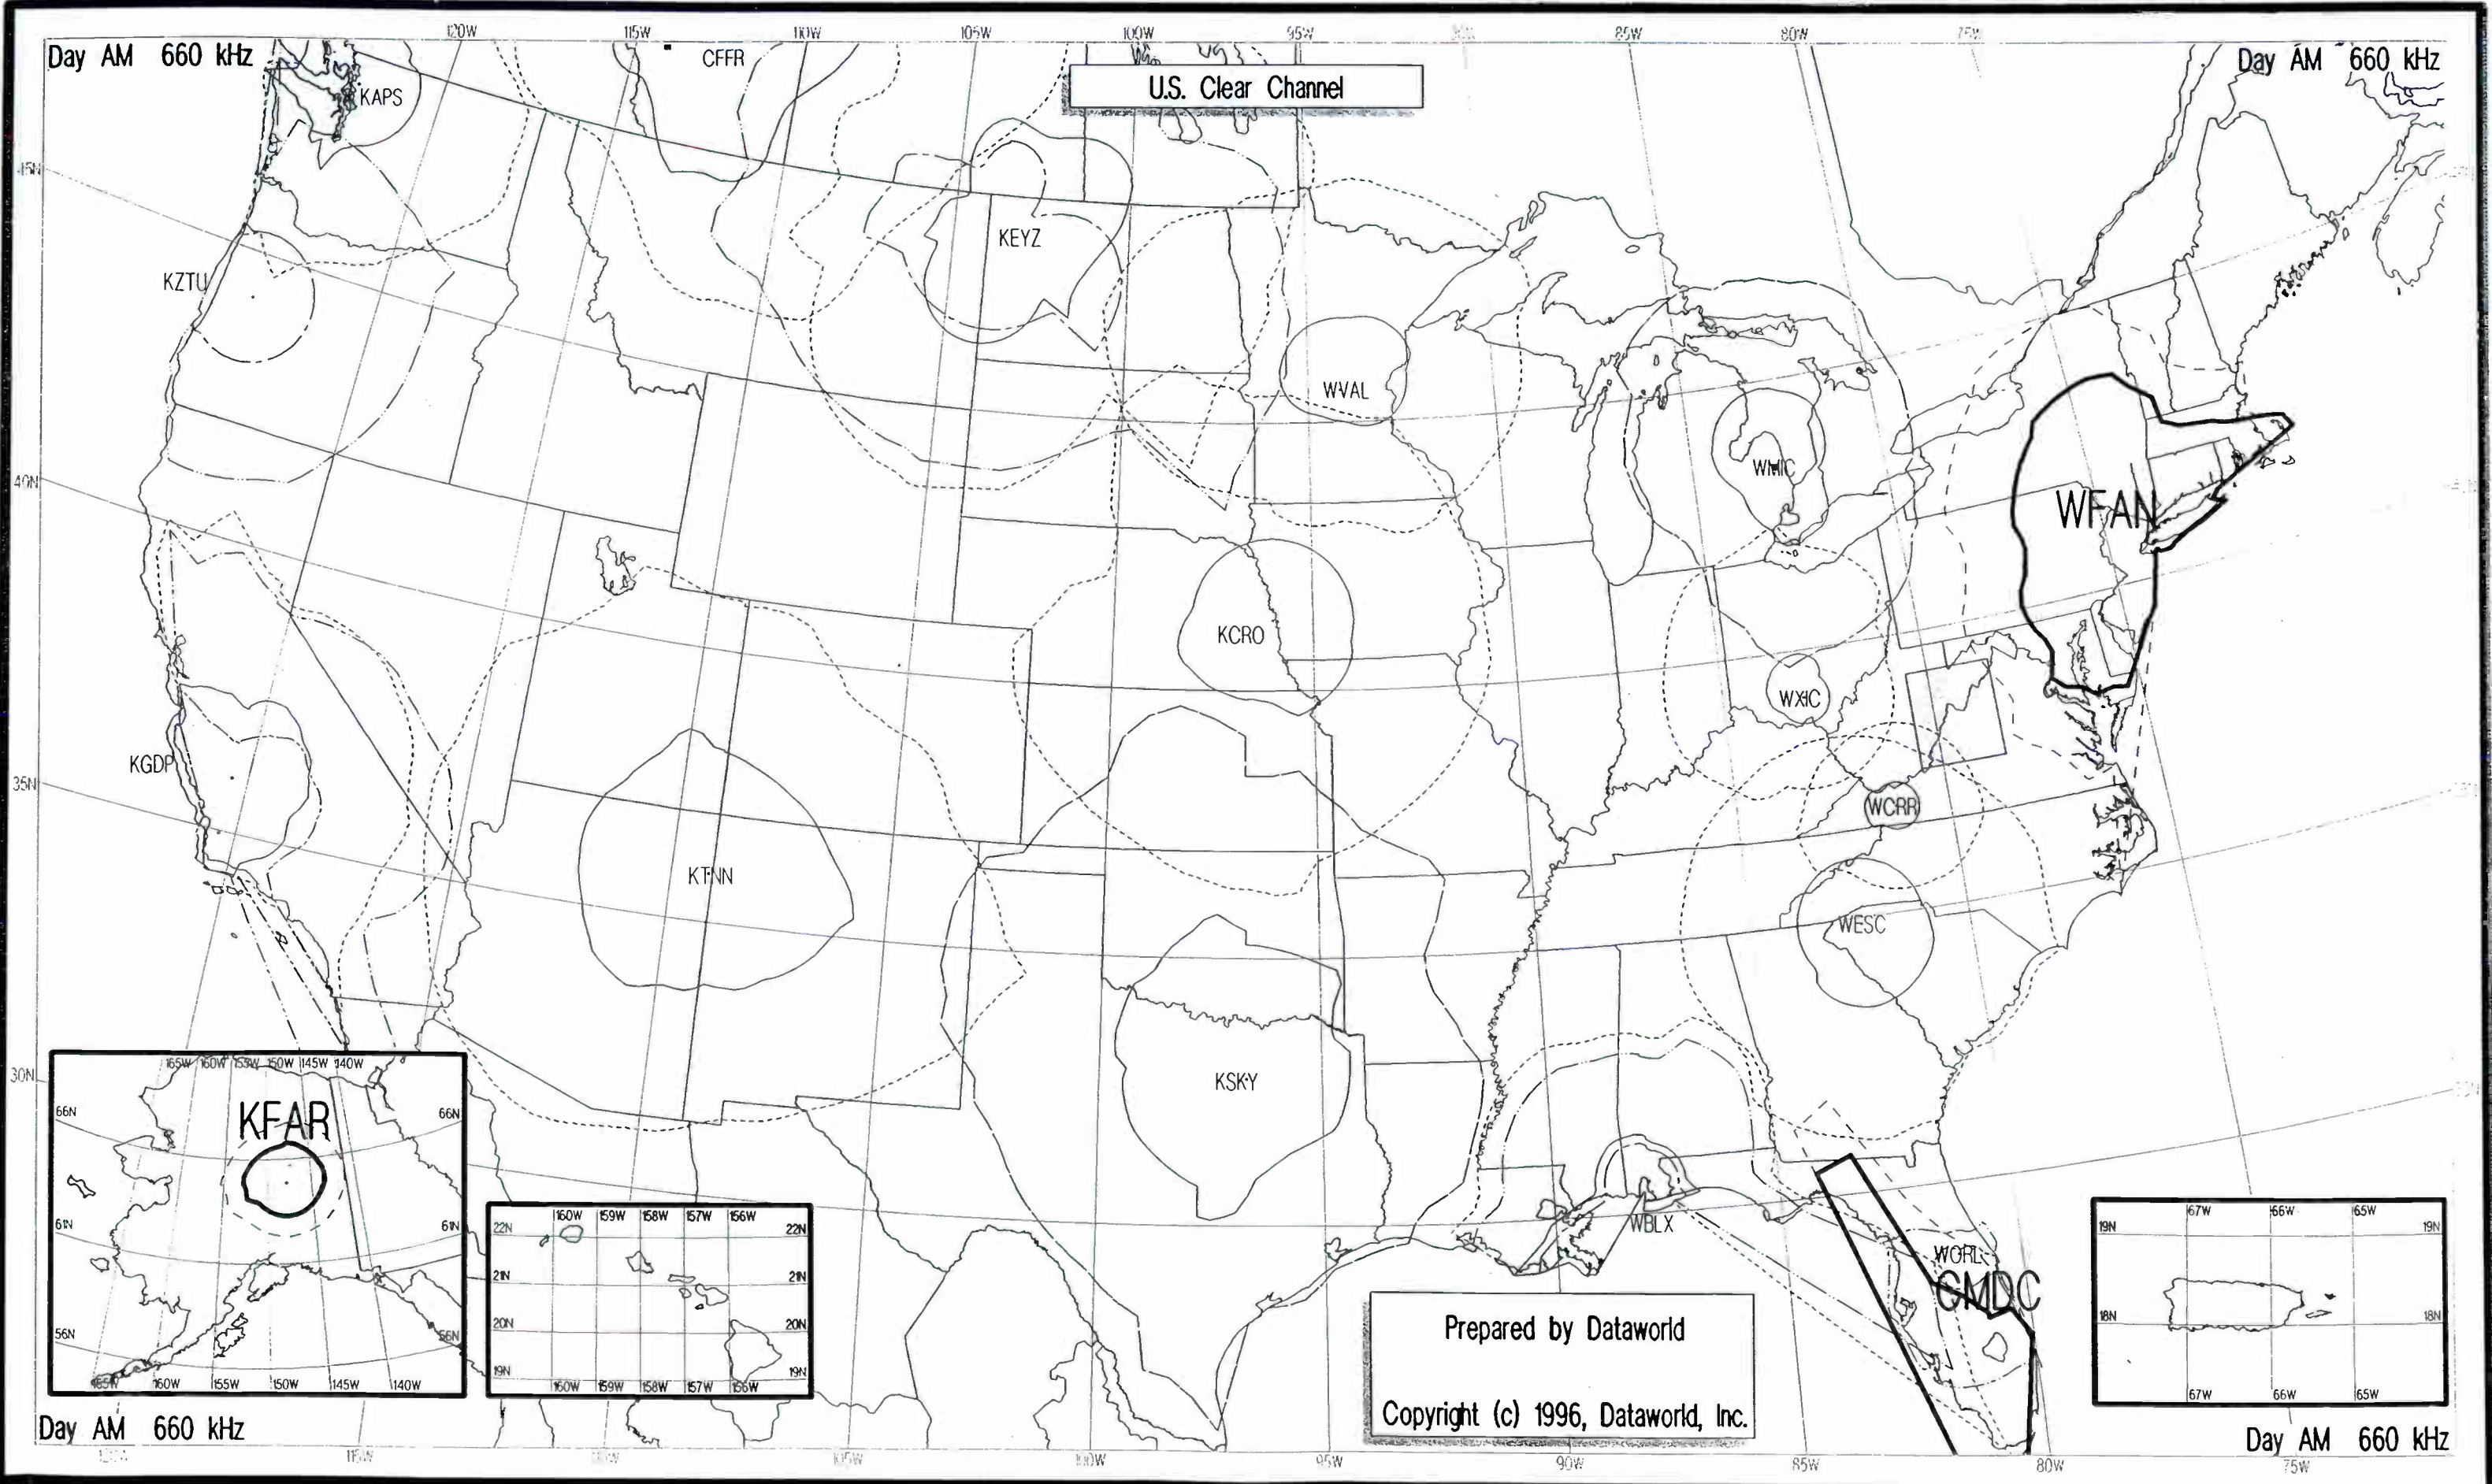

Day AM 660 kHz

Day AM 660 kHz

U.S. Clear Channel

Day AM 660 kHz

Day AM 660 kHz

Prepared by Dataworld
Copyright (c) 1996, Dataworld, Inc.