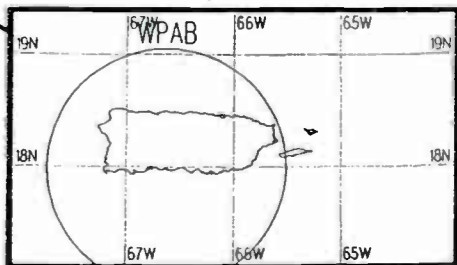

Night AM 550 kHz

Night AM 550 kHz

Regional Channel

Night AM 550 kHz

Night AM 550 kHz

Prepared by Dataworld
Copyright (c) 1996, Dataworld, Inc.