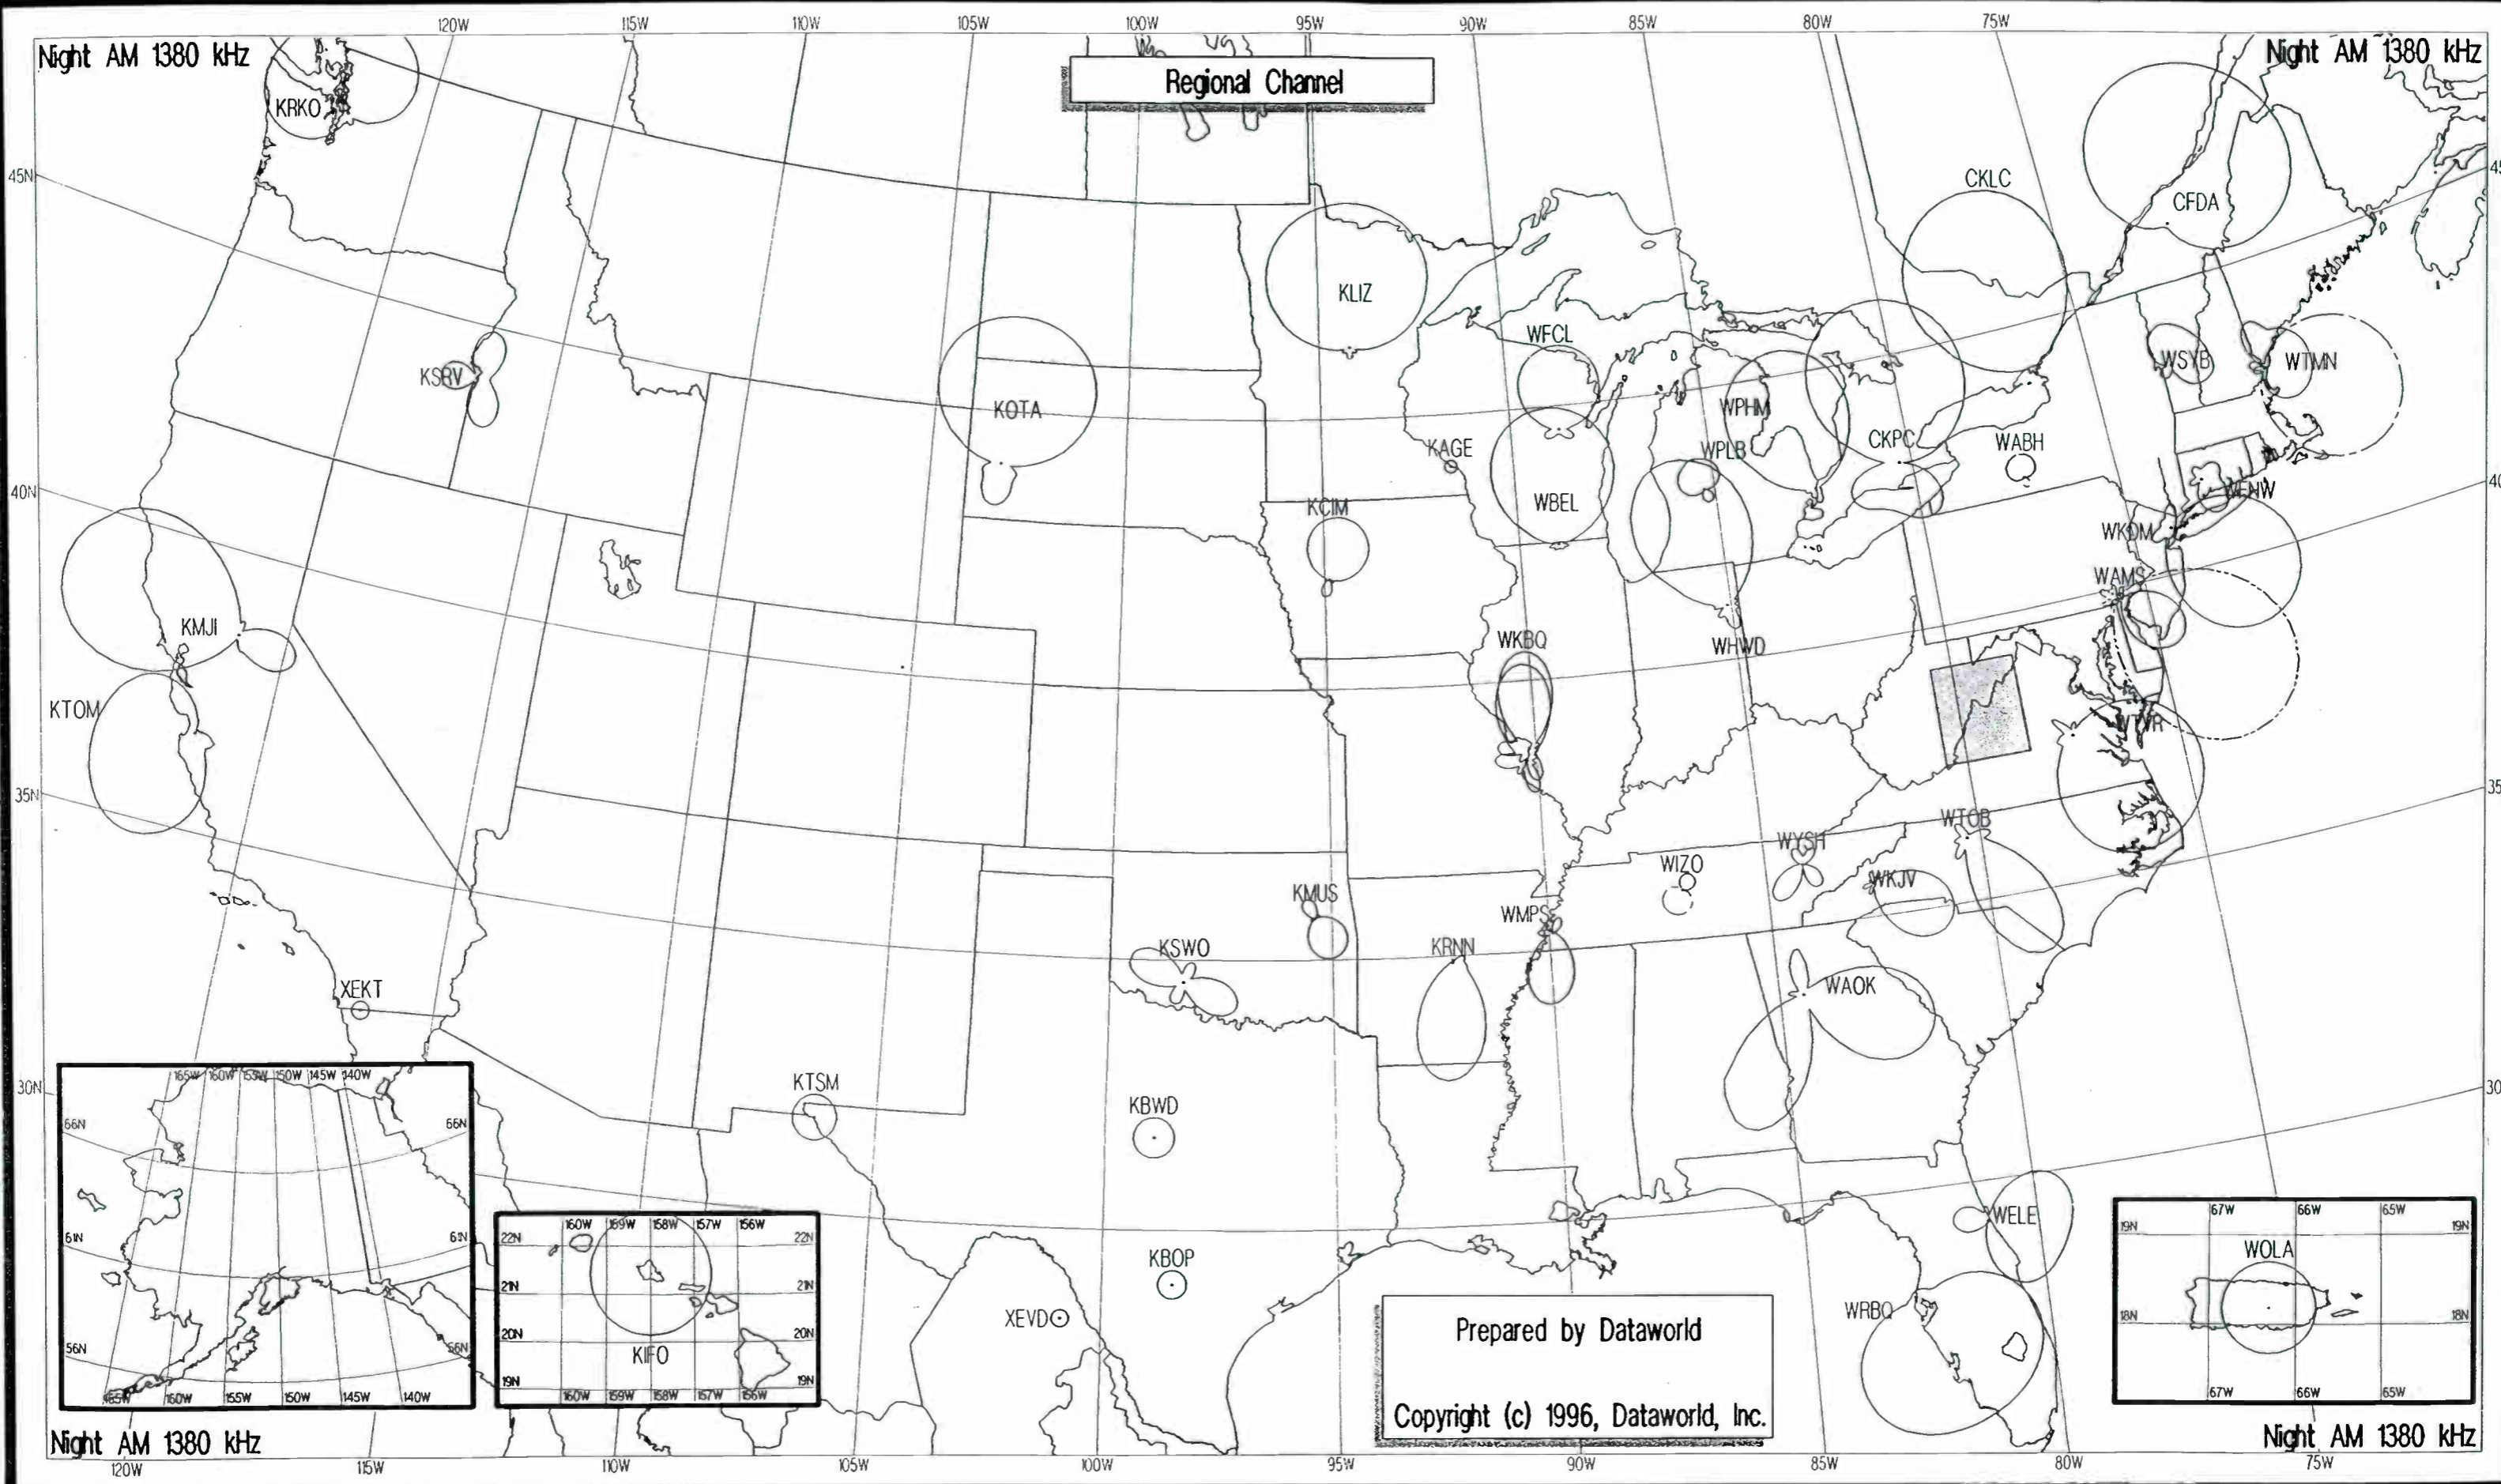

Night AM 1380 kHz

Night AM 1380 kHz

Regional Channel

Night AM 1380 kHz

Night AM 1380 kHz

Prepared by Dataworld
Copyright (c) 1996, Dataworld, Inc.