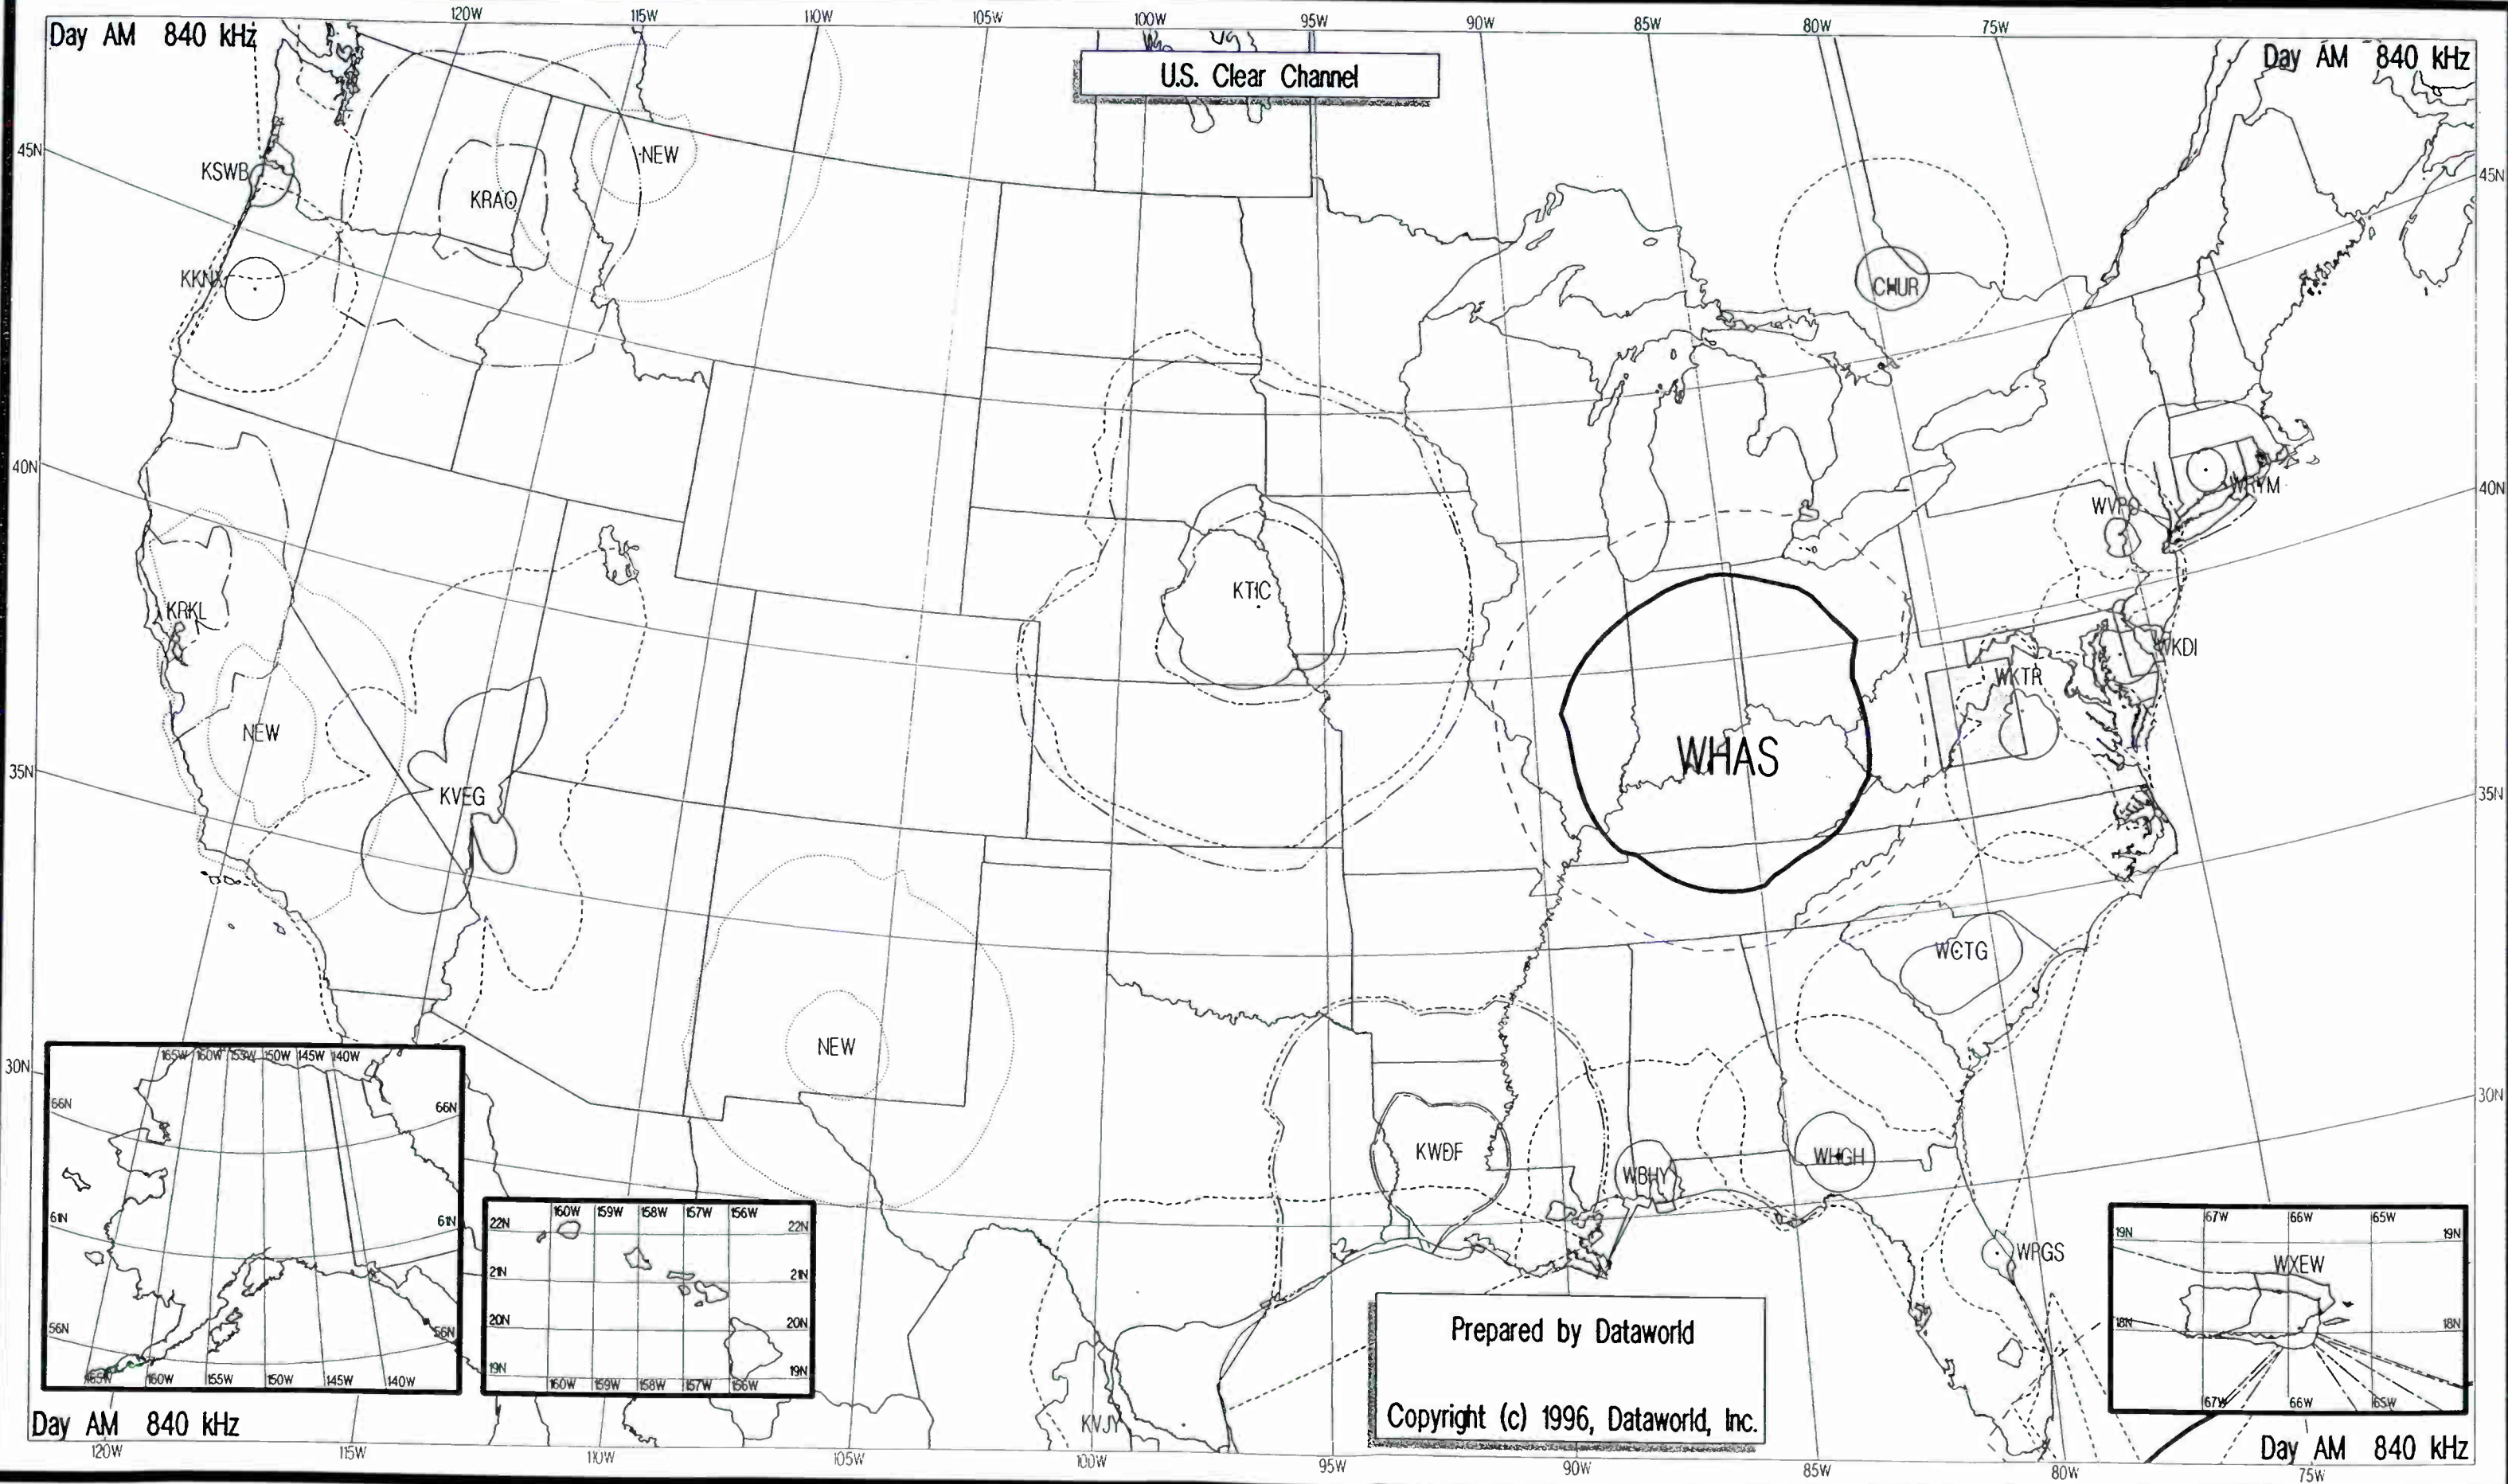

Day AM 840 kHz

Day AM 840 kHz

U.S. Clear Channel

Prepared by Dataworld
Copyright (c) 1996, Dataworld, Inc.

Day AM 840 kHz

Day AM 840 kHz