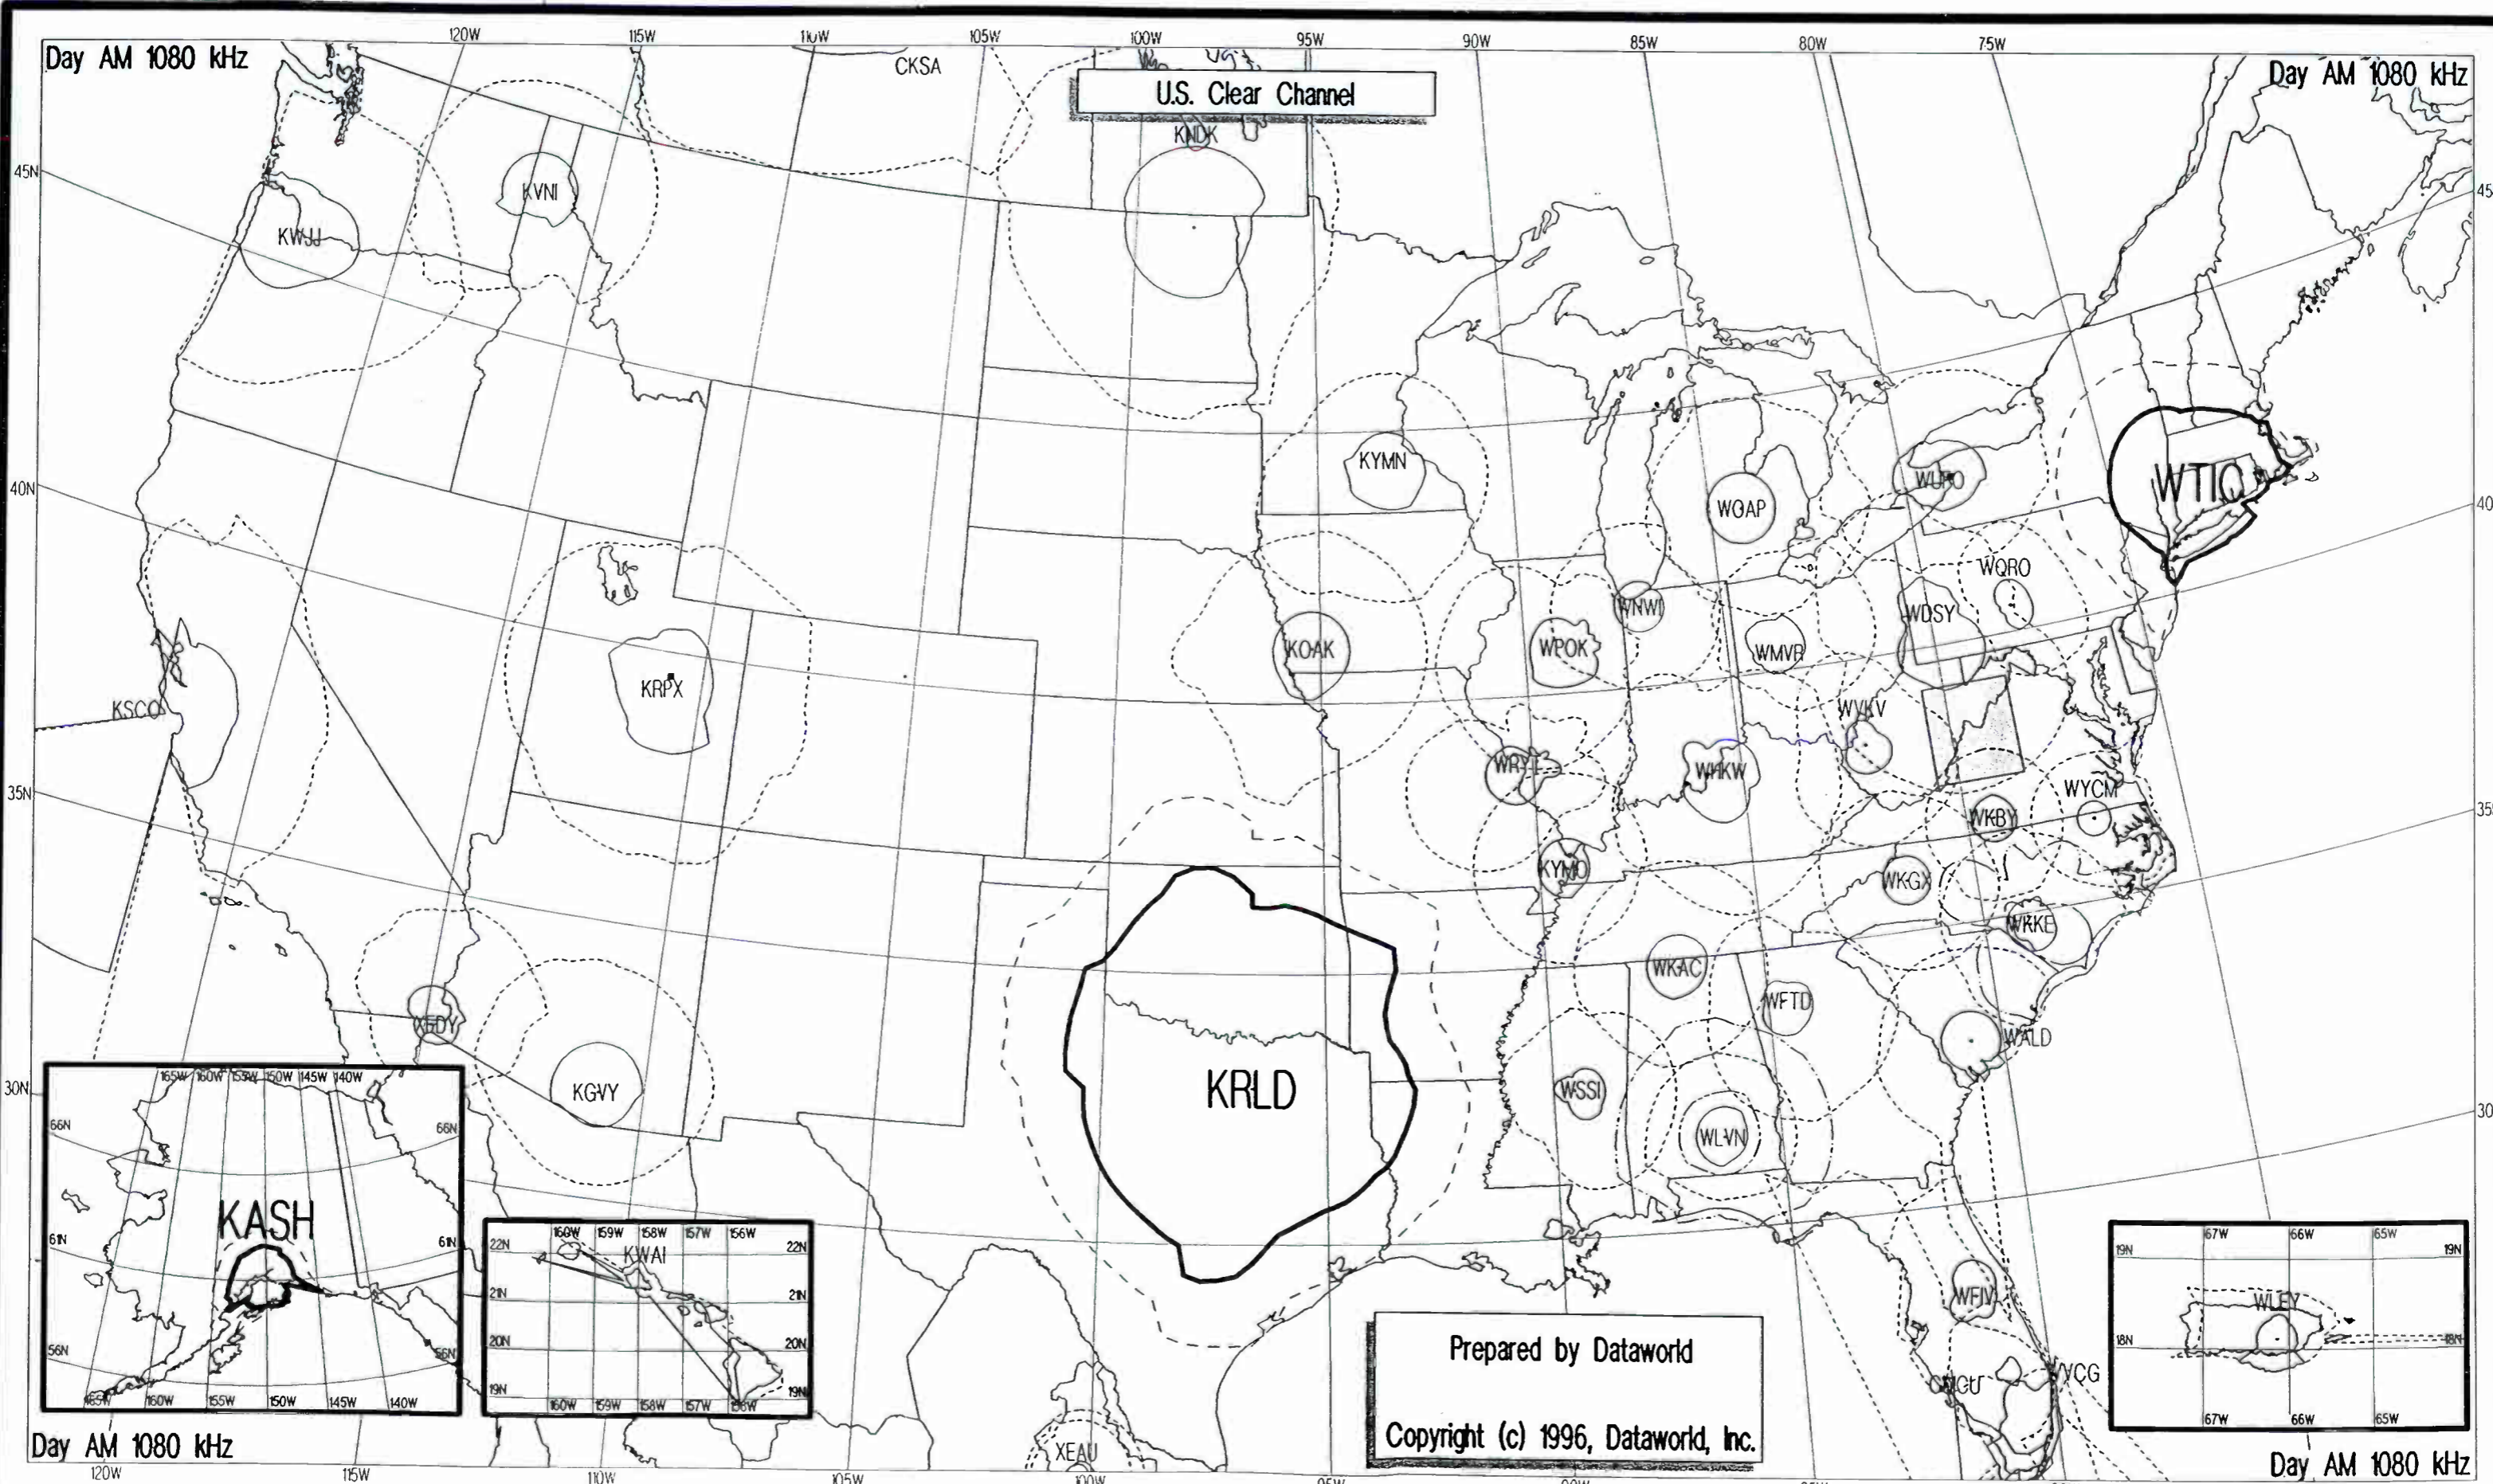

Day AM 1080 kHz

Day AM 1080 kHz

U.S. Clear Channel

Day AM 1080 kHz

Day AM 1080 kHz

Prepared by Dataworld
Copyright (c) 1996, Dataworld, Inc.