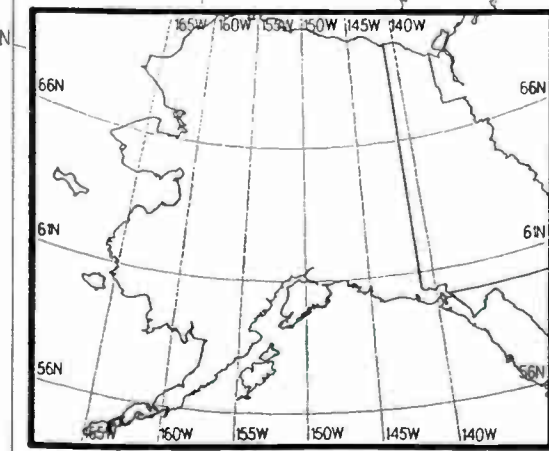

Regional Channel

Prepared by Dataworld
 Copyright (c) 1996, Dataworld, Inc.

Day AM 1470 kHz

Day AM 1470 kHz

Night AM 1480 kHz

Night AM 1480 kHz

Regional Channel

Prepared by Dataworld
 Copyright (c) 1996, Dataworld, Inc.