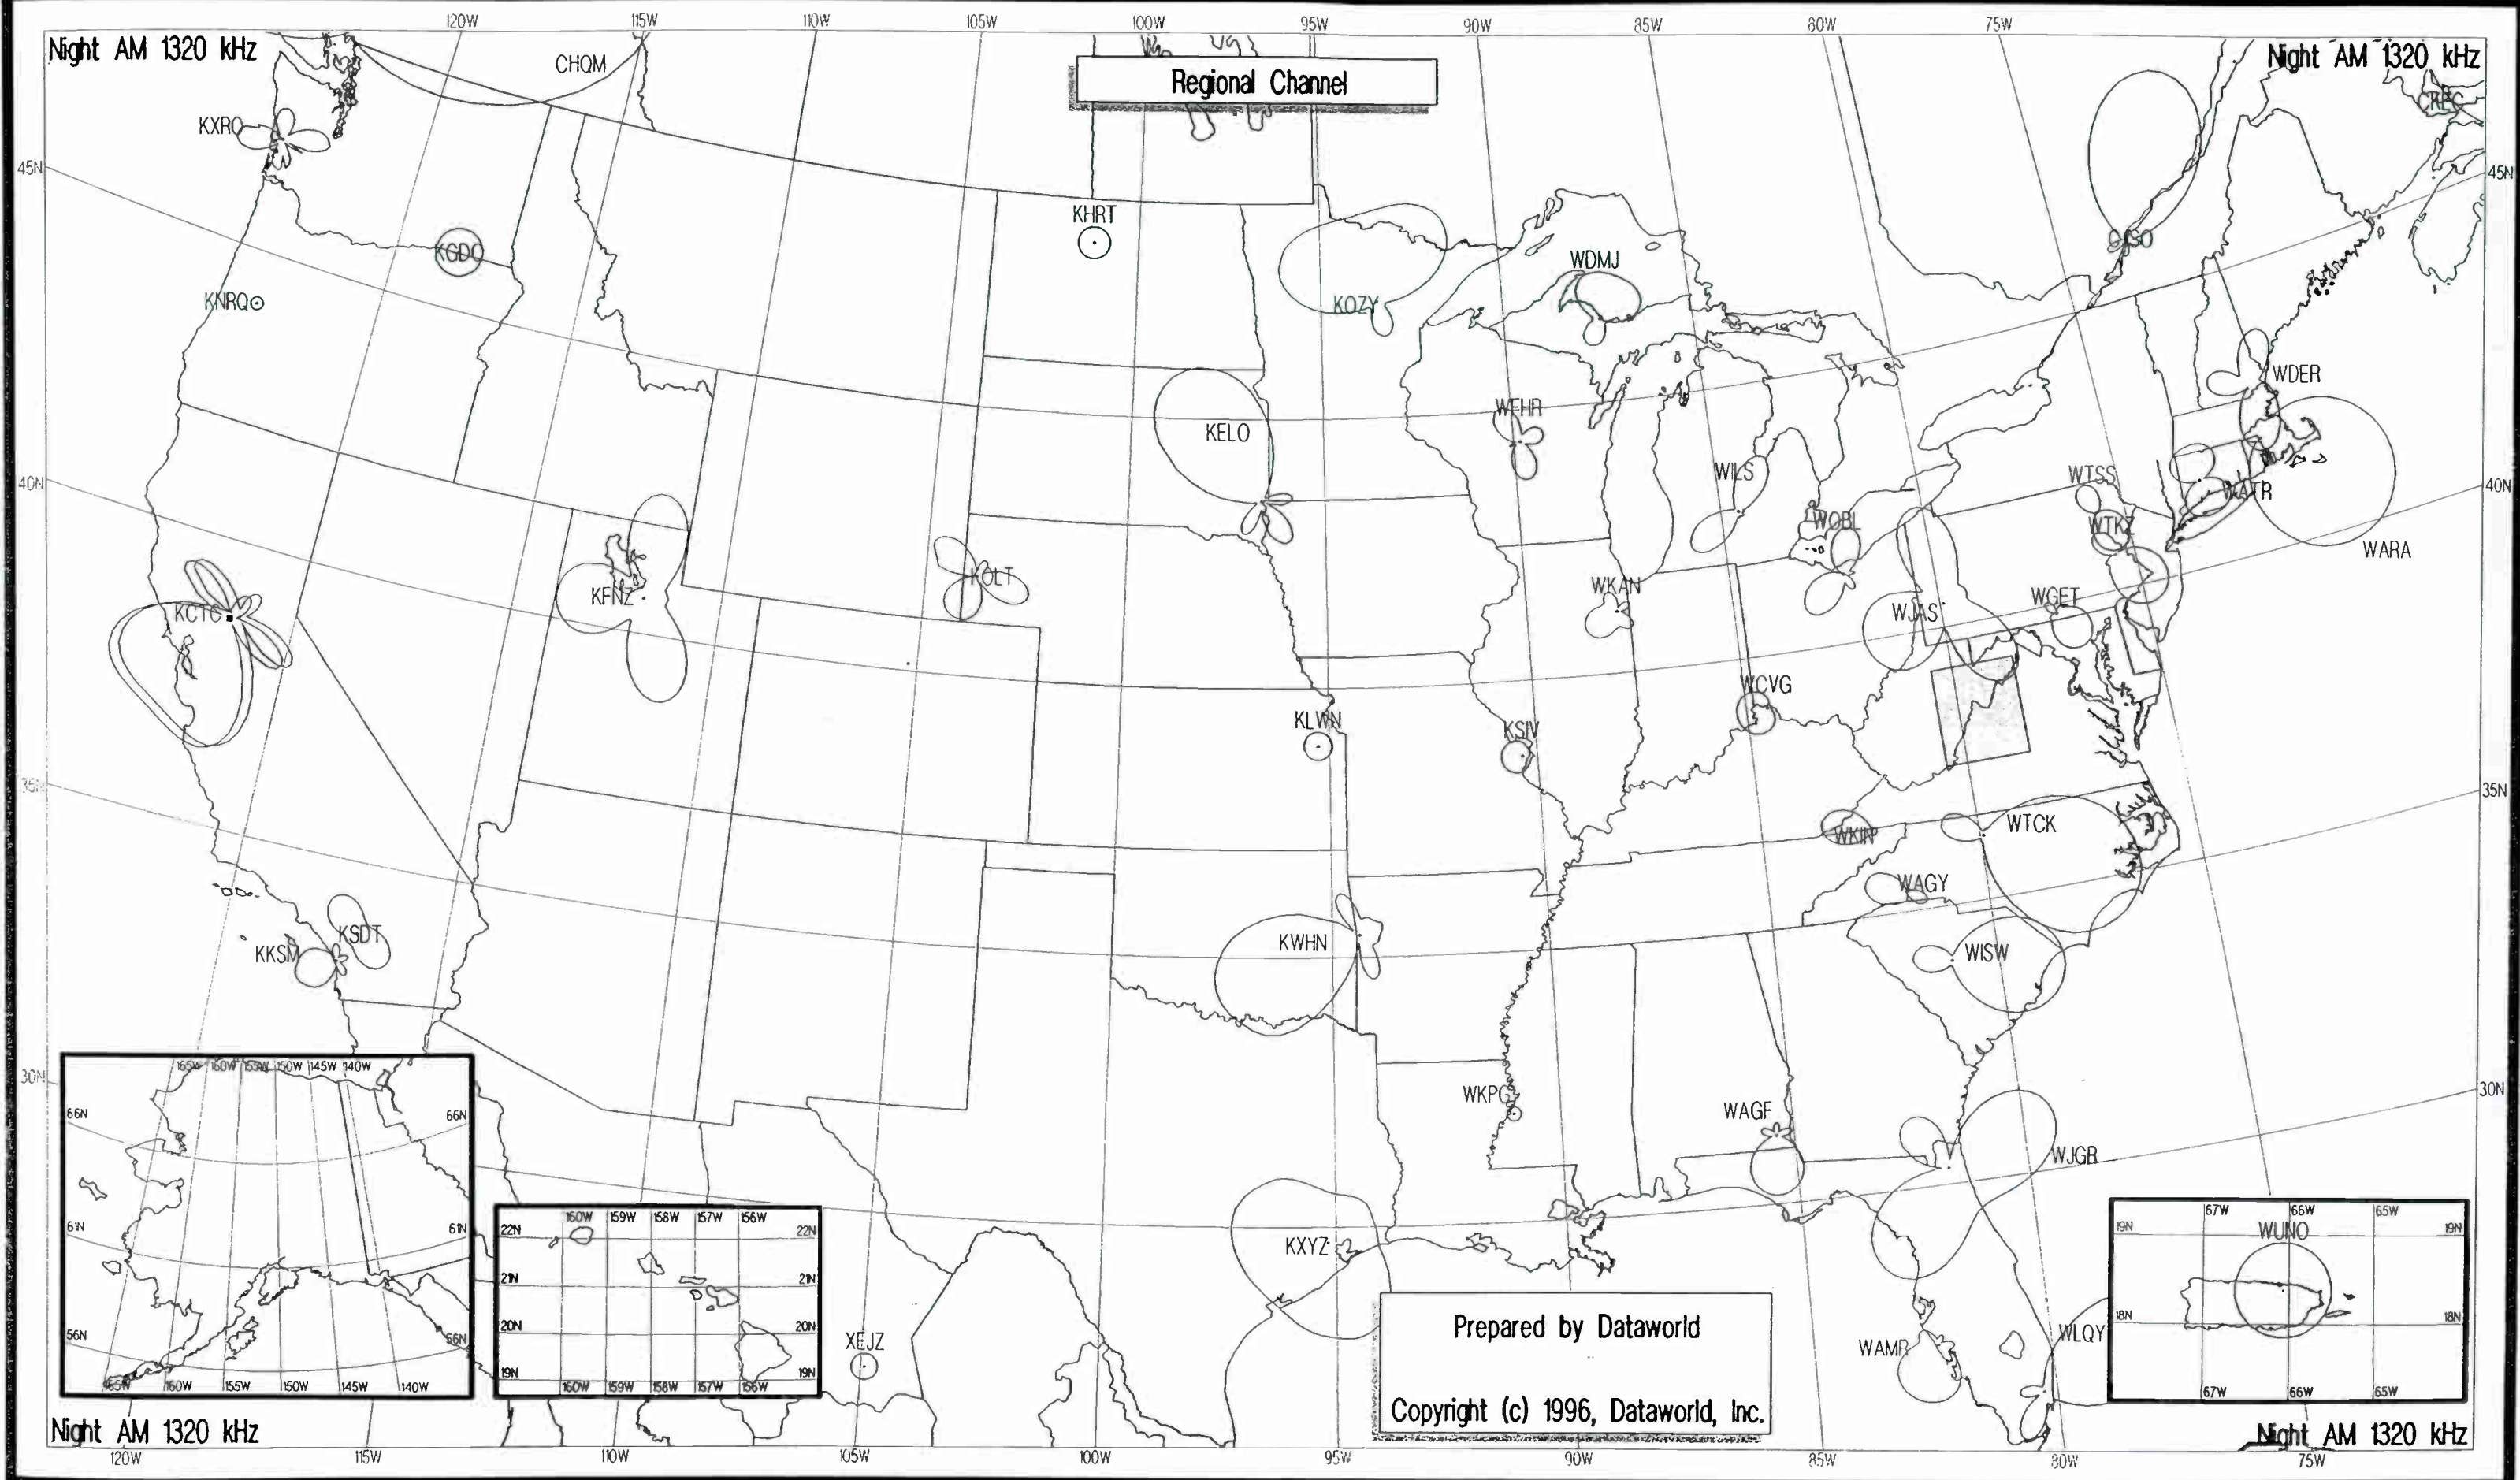

Night AM 1320 kHz

Night AM 1320 kHz

Regional Channel

Prepared by Dataworld
Copyright (c) 1996, Dataworld, Inc.

Night AM 1320 kHz

Night AM 1320 kHz