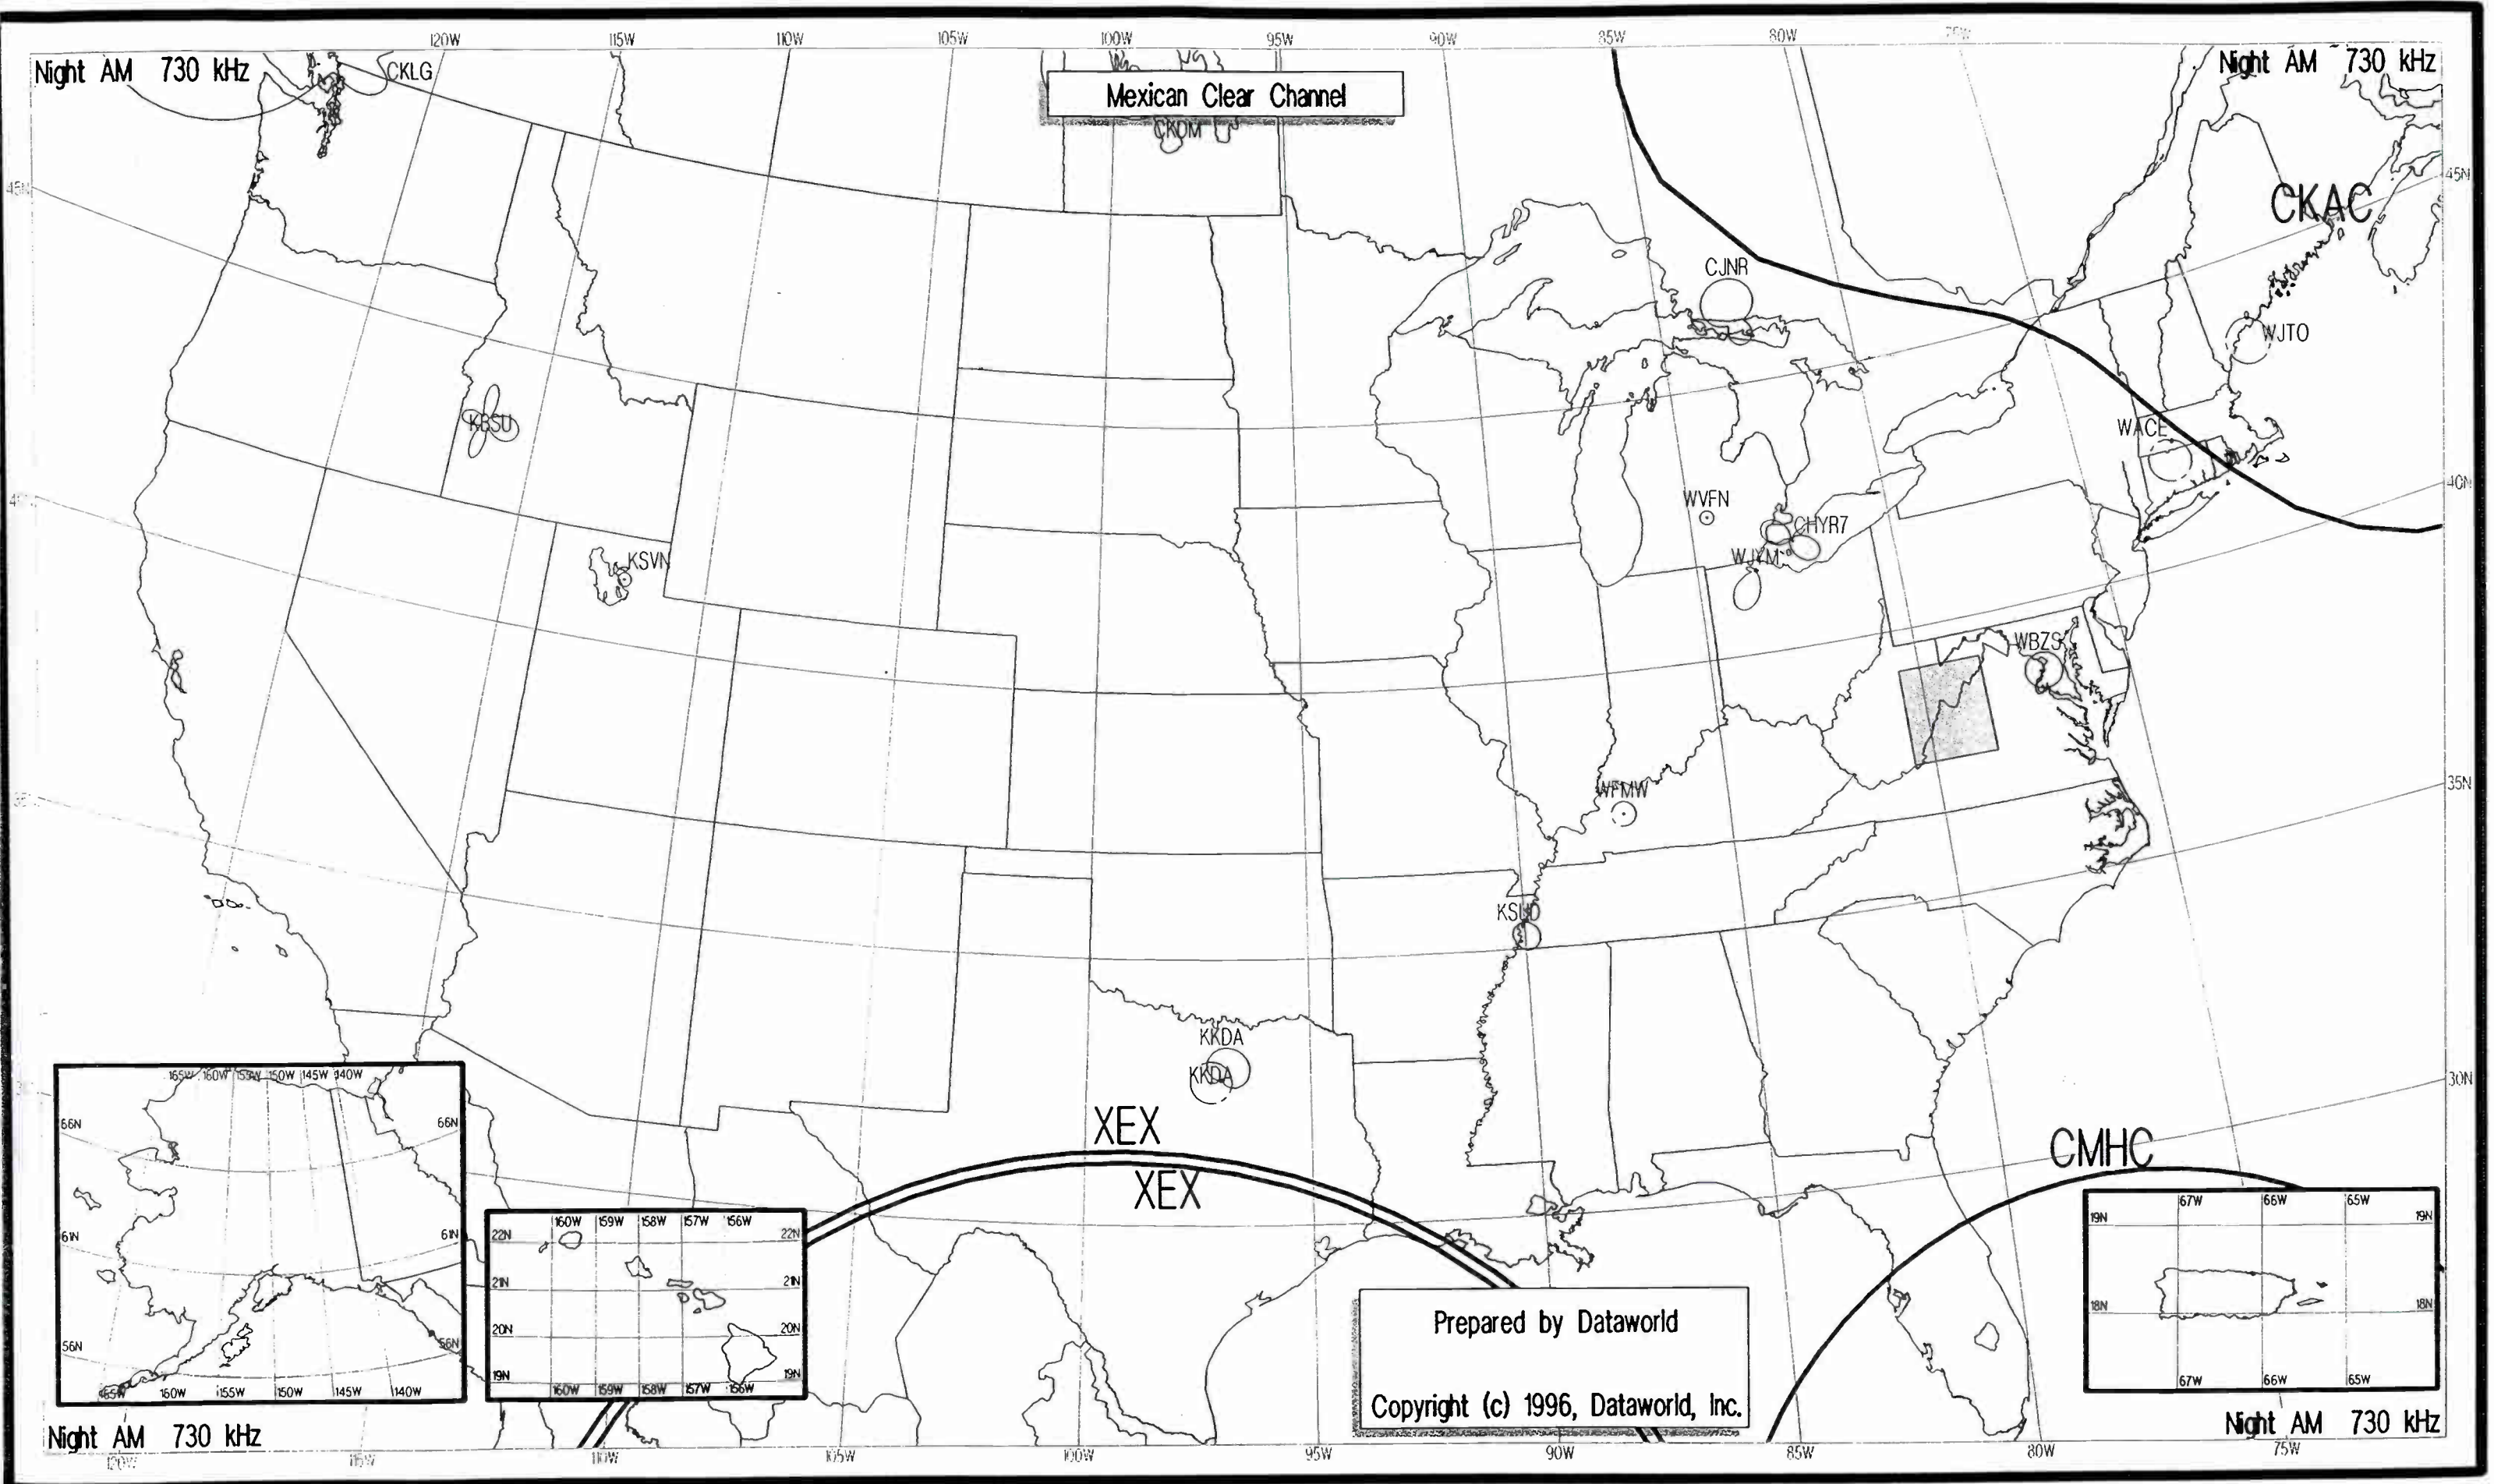

Day AM 720 kHz

U.S. Clear Channel

Day AM 720 kHz

Day AM 720 kHz

Prepared by Dataworld
Copyright (c) 1996, Dataworld, Inc.

Night AM 730 kHz

Night AM 730 kHz

Mexican Clear Channel