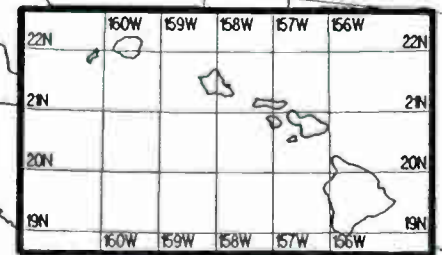

U.S./Canadian Clear Channel

Night AM 1070 kHz

Night AM 1070 kHz

Prepared by Dataworld
Copyright (c) 1996, Dataworld, Inc.

Day AM 1070 kHz

Day AM 1070 kHz

U.S./Canadian Clear Channel

Prepared by Dataworld
 Copyright (c) 1996, Dataworld, Inc.