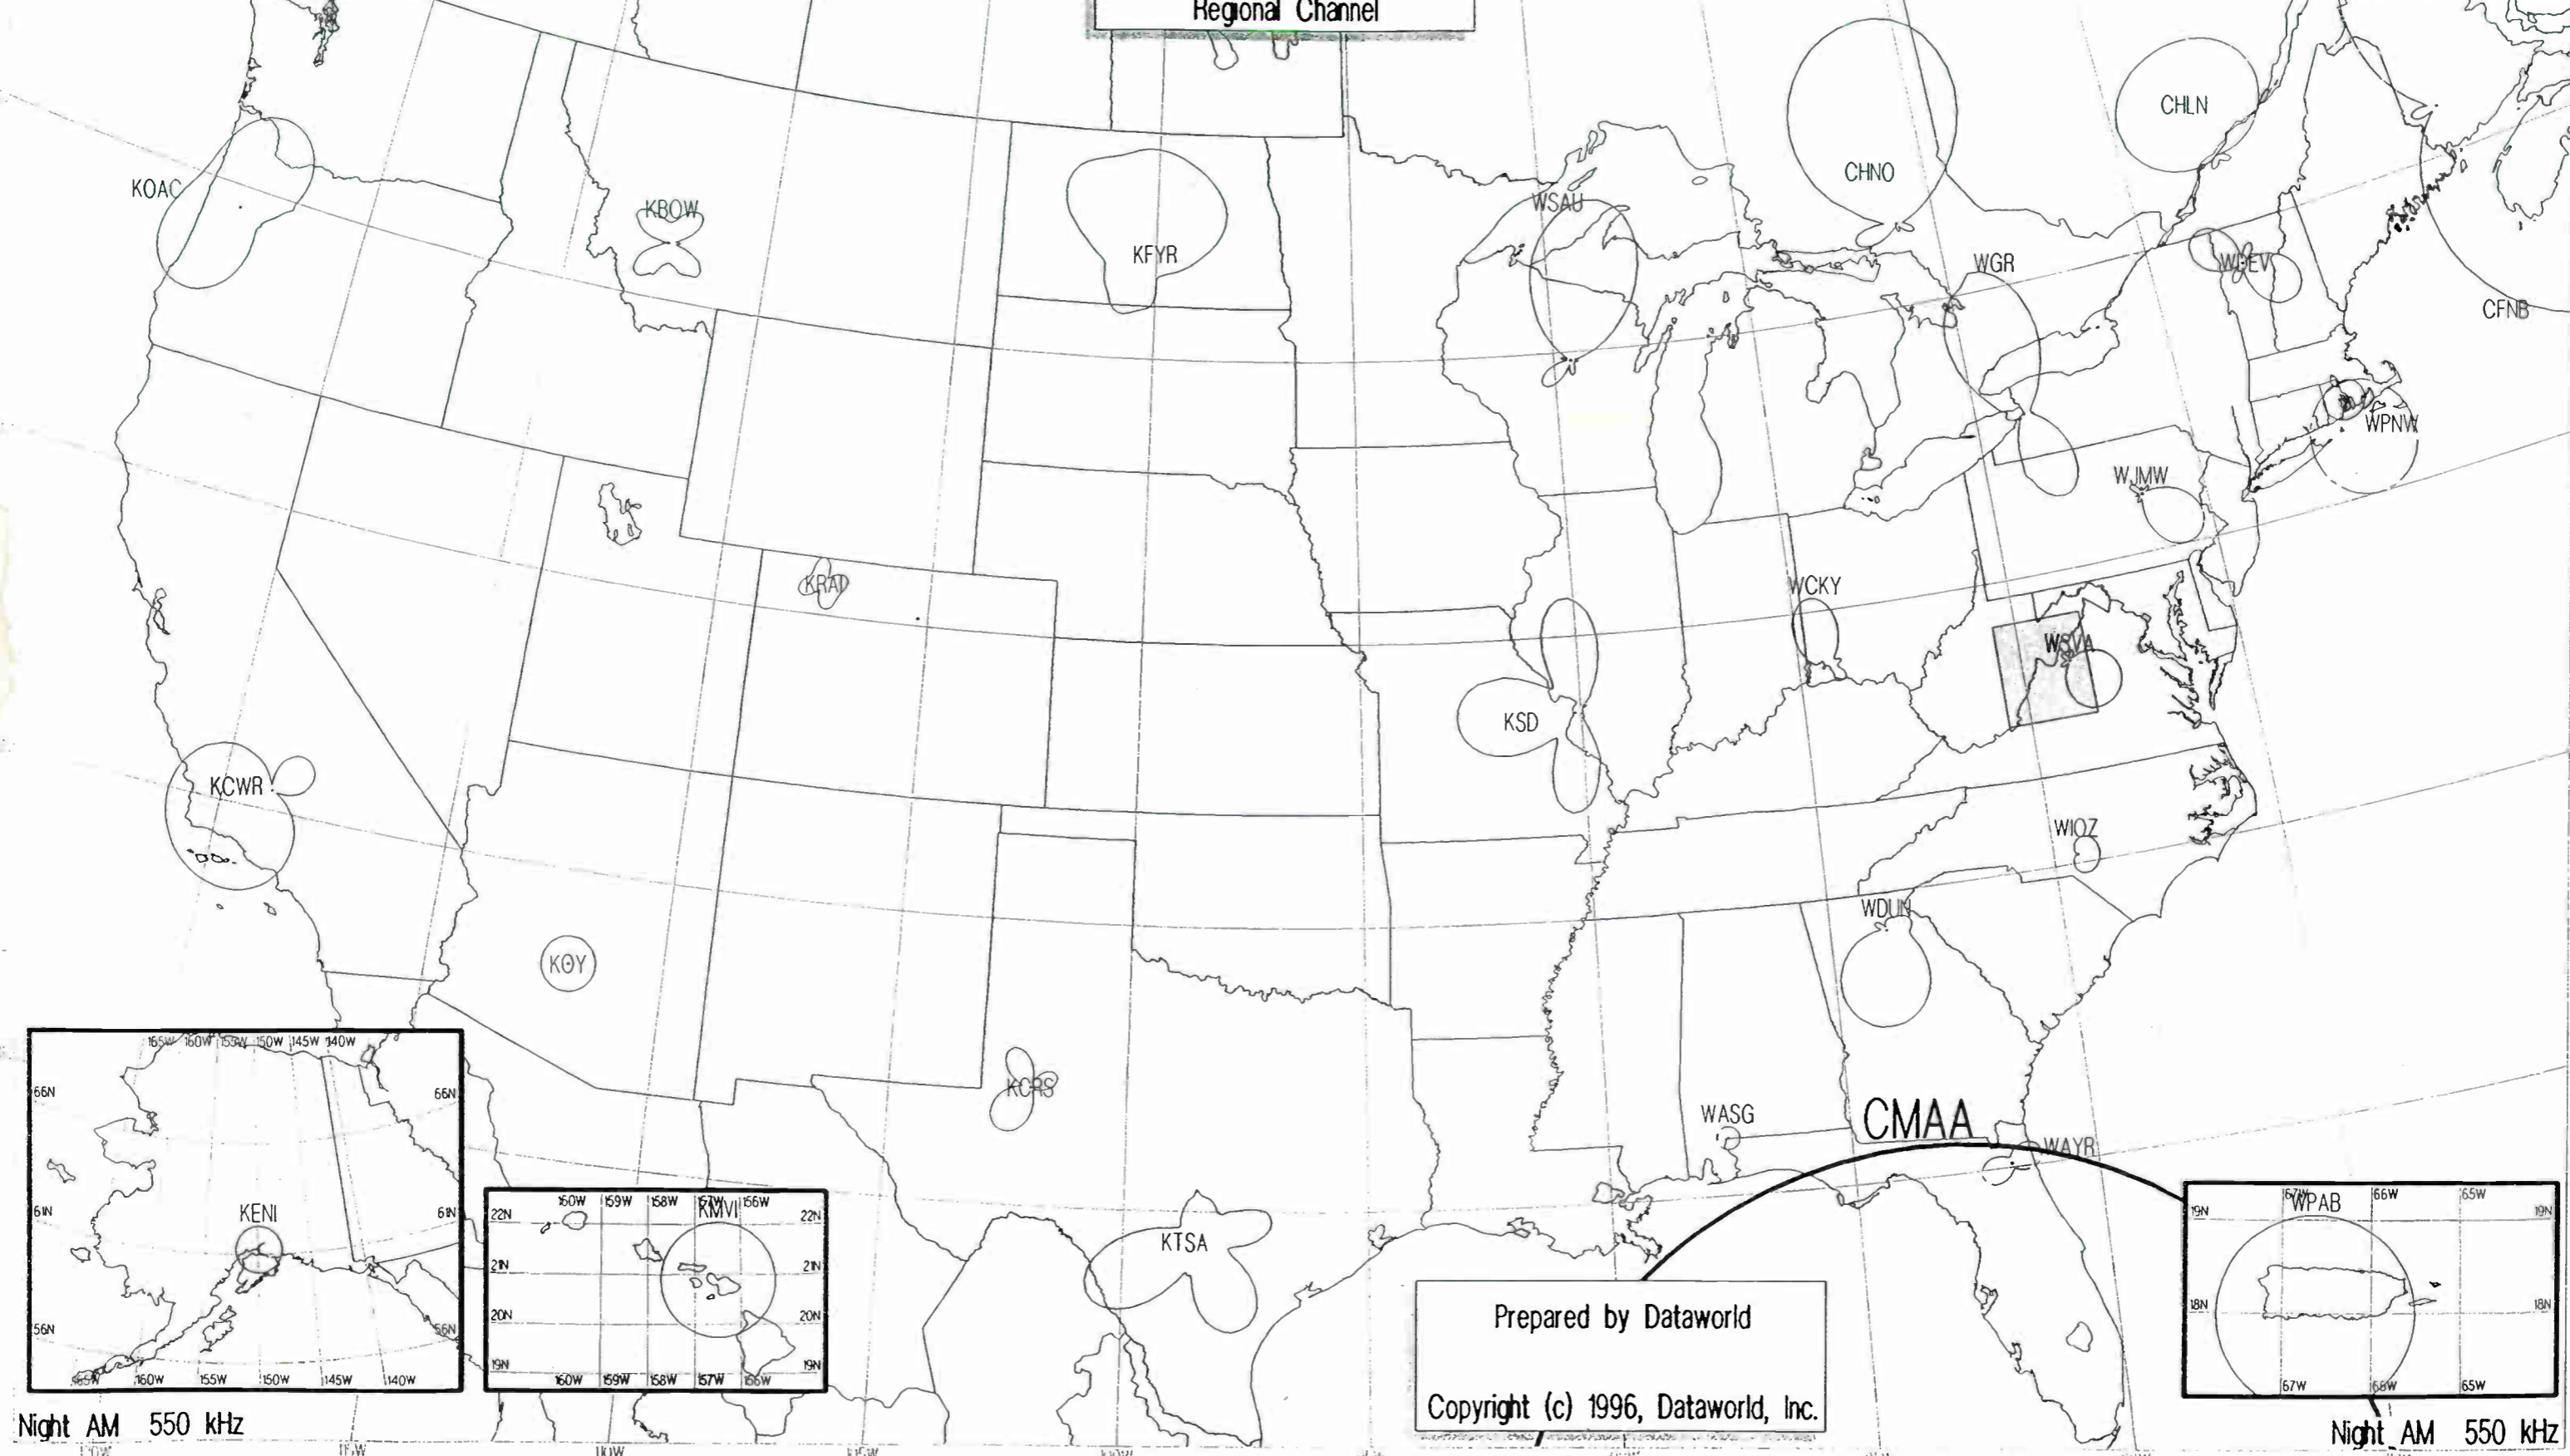

Night AM 550 kHz

Night AM 550 kHz

Regional Channel

Night AM 550 kHz

Night AM 550 kHz

Prepared by Dataworld
Copyright (c) 1996, Dataworld, Inc.