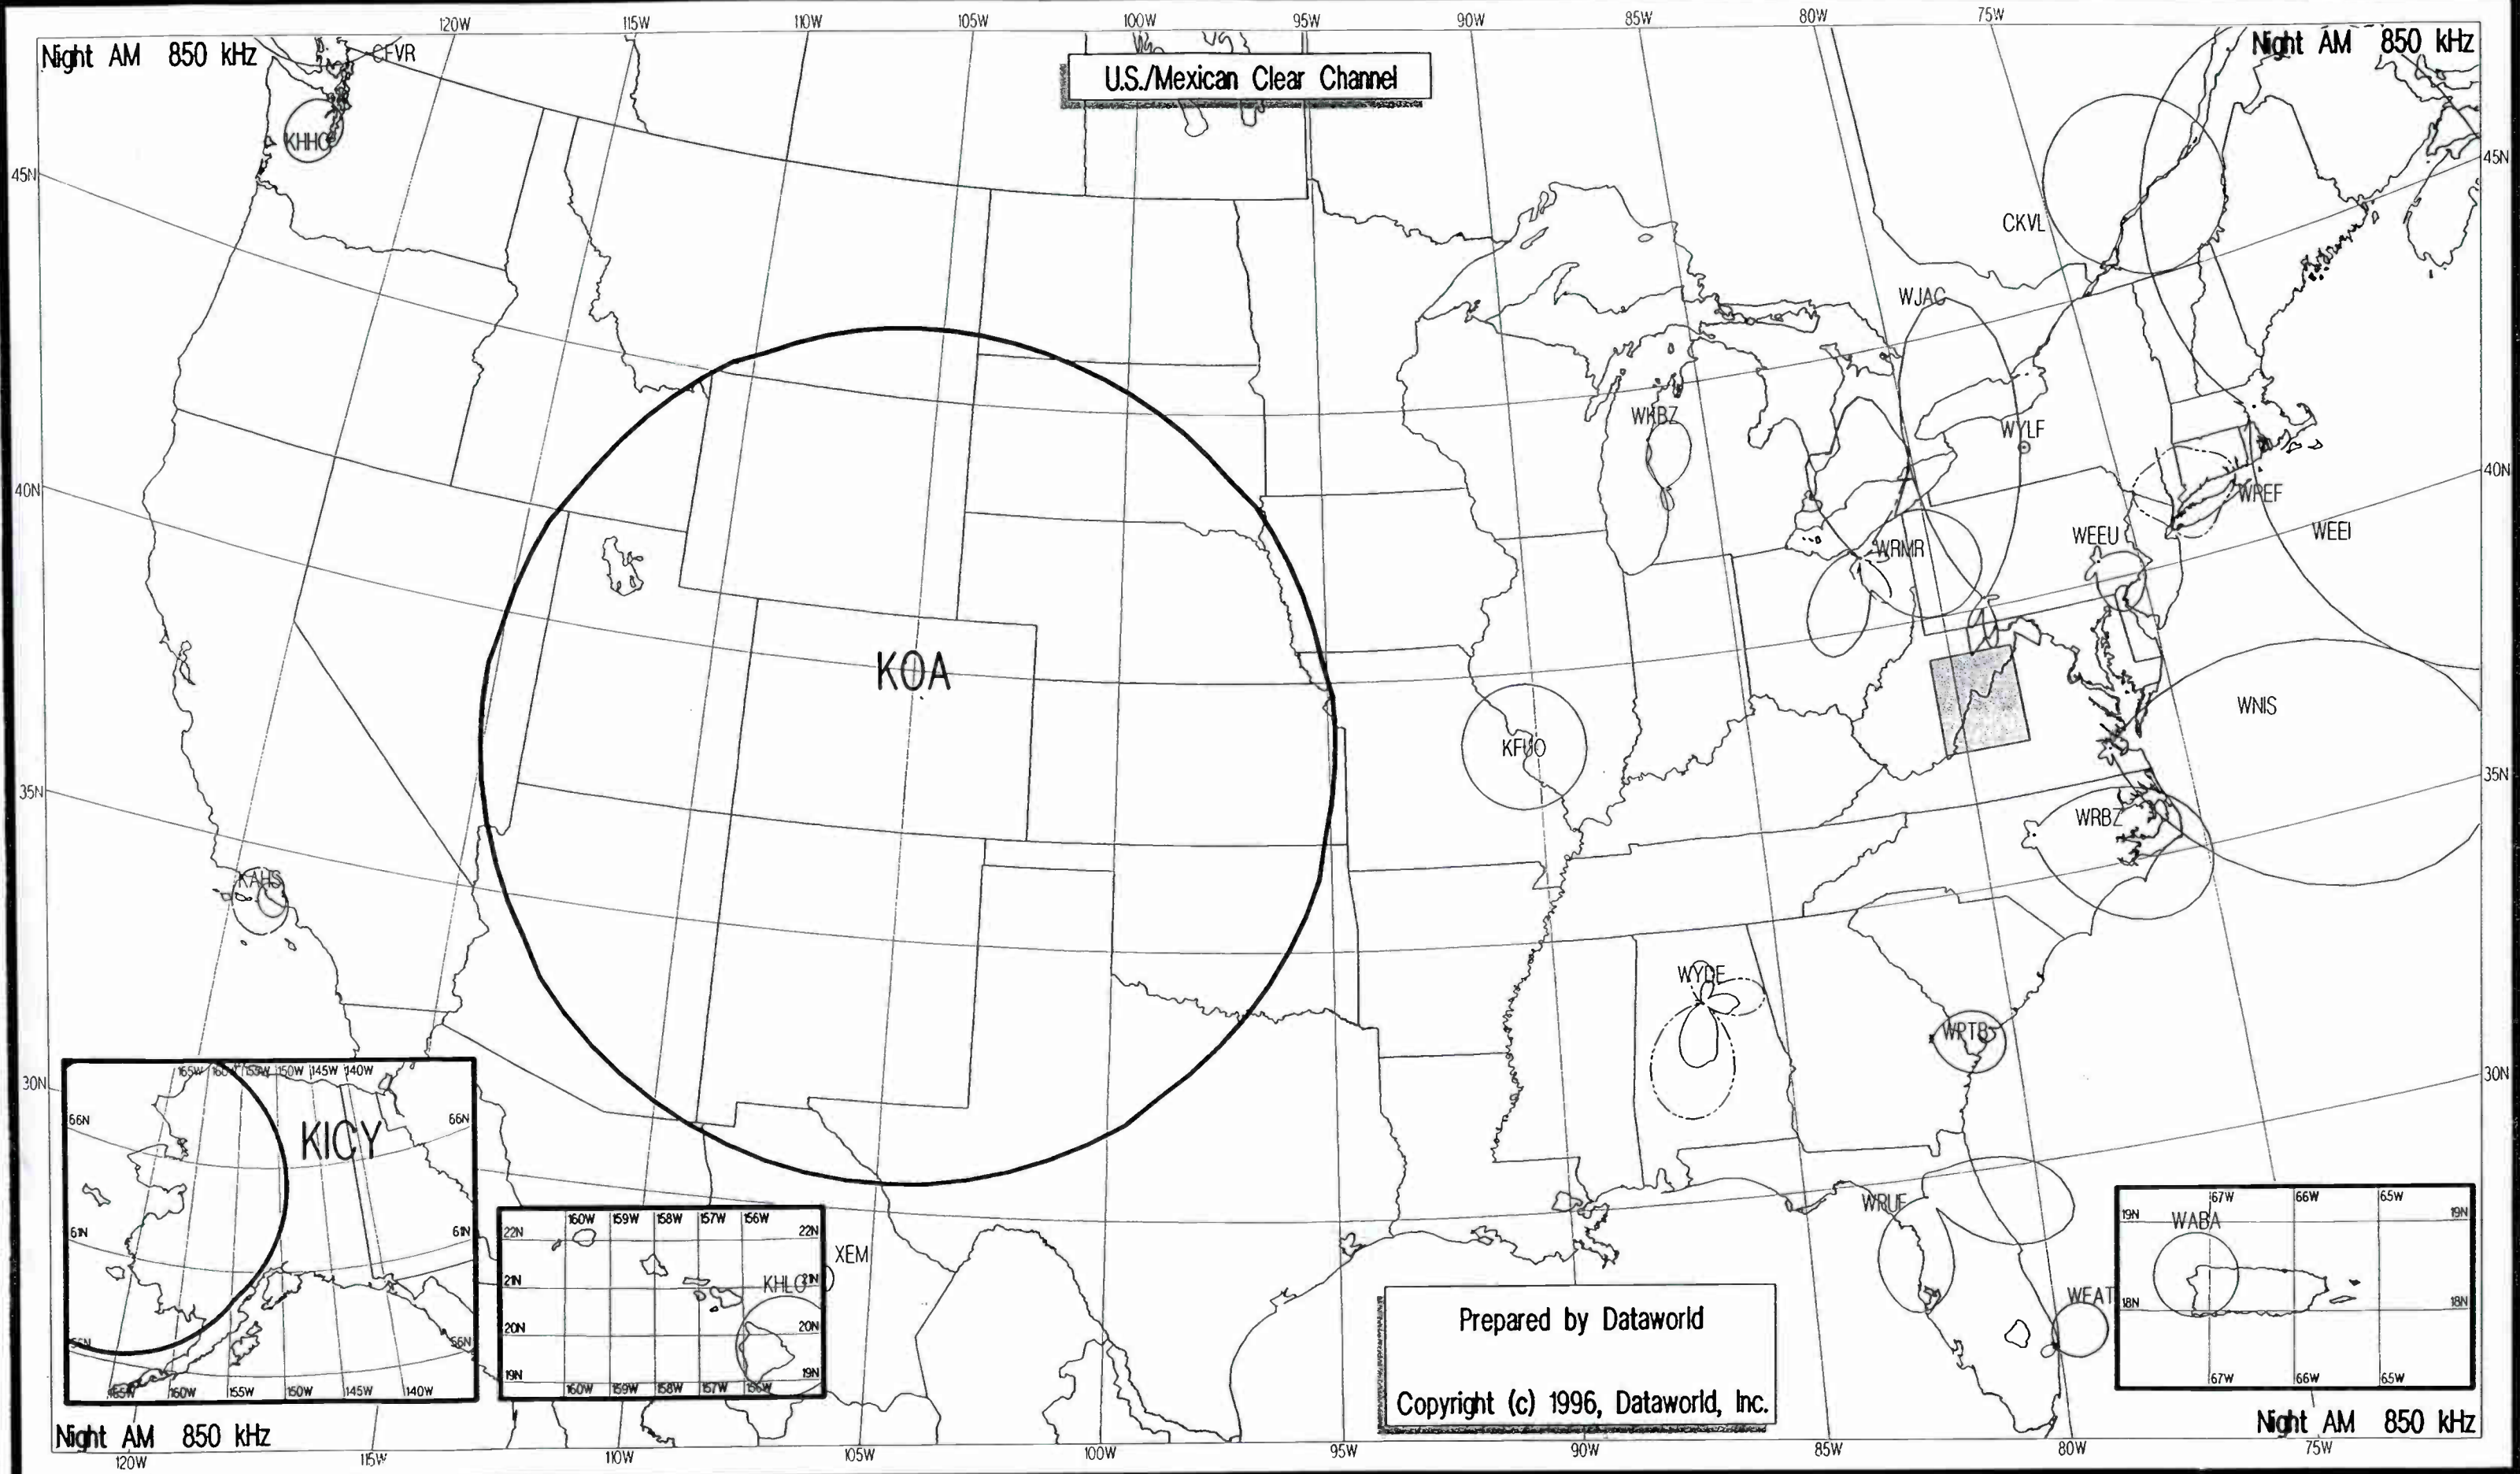

Night AM 850 kHz

U.S./Mexican Clear Channel

Prepared by Dataworld
 Copyright (c) 1996, Dataworld, Inc.

Night AM 850 kHz

Night AM 850 kHz

Night AM 860 kHz

Night AM 860 kHz

Canadian Clear Channel