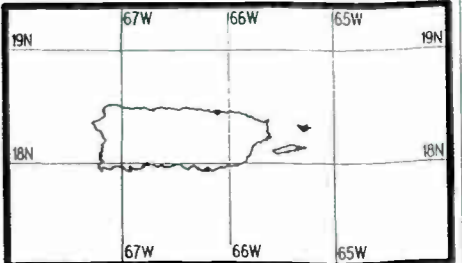

Night AM 1690 kHz

Night AM 1690 kHz

Prepared by Dataworld
Copyright (c) 1996, Dataworld, Inc.

Day AM 1690 kHz

Day AM 1690 kHz

U.S. Expanded Band

Day AM 1690 kHz

Day AM 1690 kHz