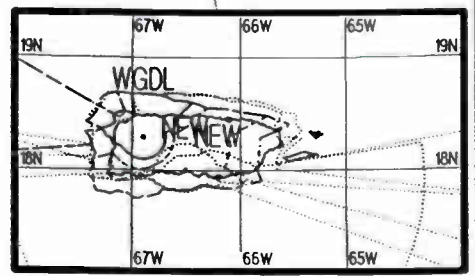

Day AM 1200 kHz

Day AM 1200 kHz

U.S. Clear Channel

Day AM 1200 kHz

Day AM 1200 kHz

Prepared by Dataworld
Copyright (c) 1996, Dataworld, Inc.