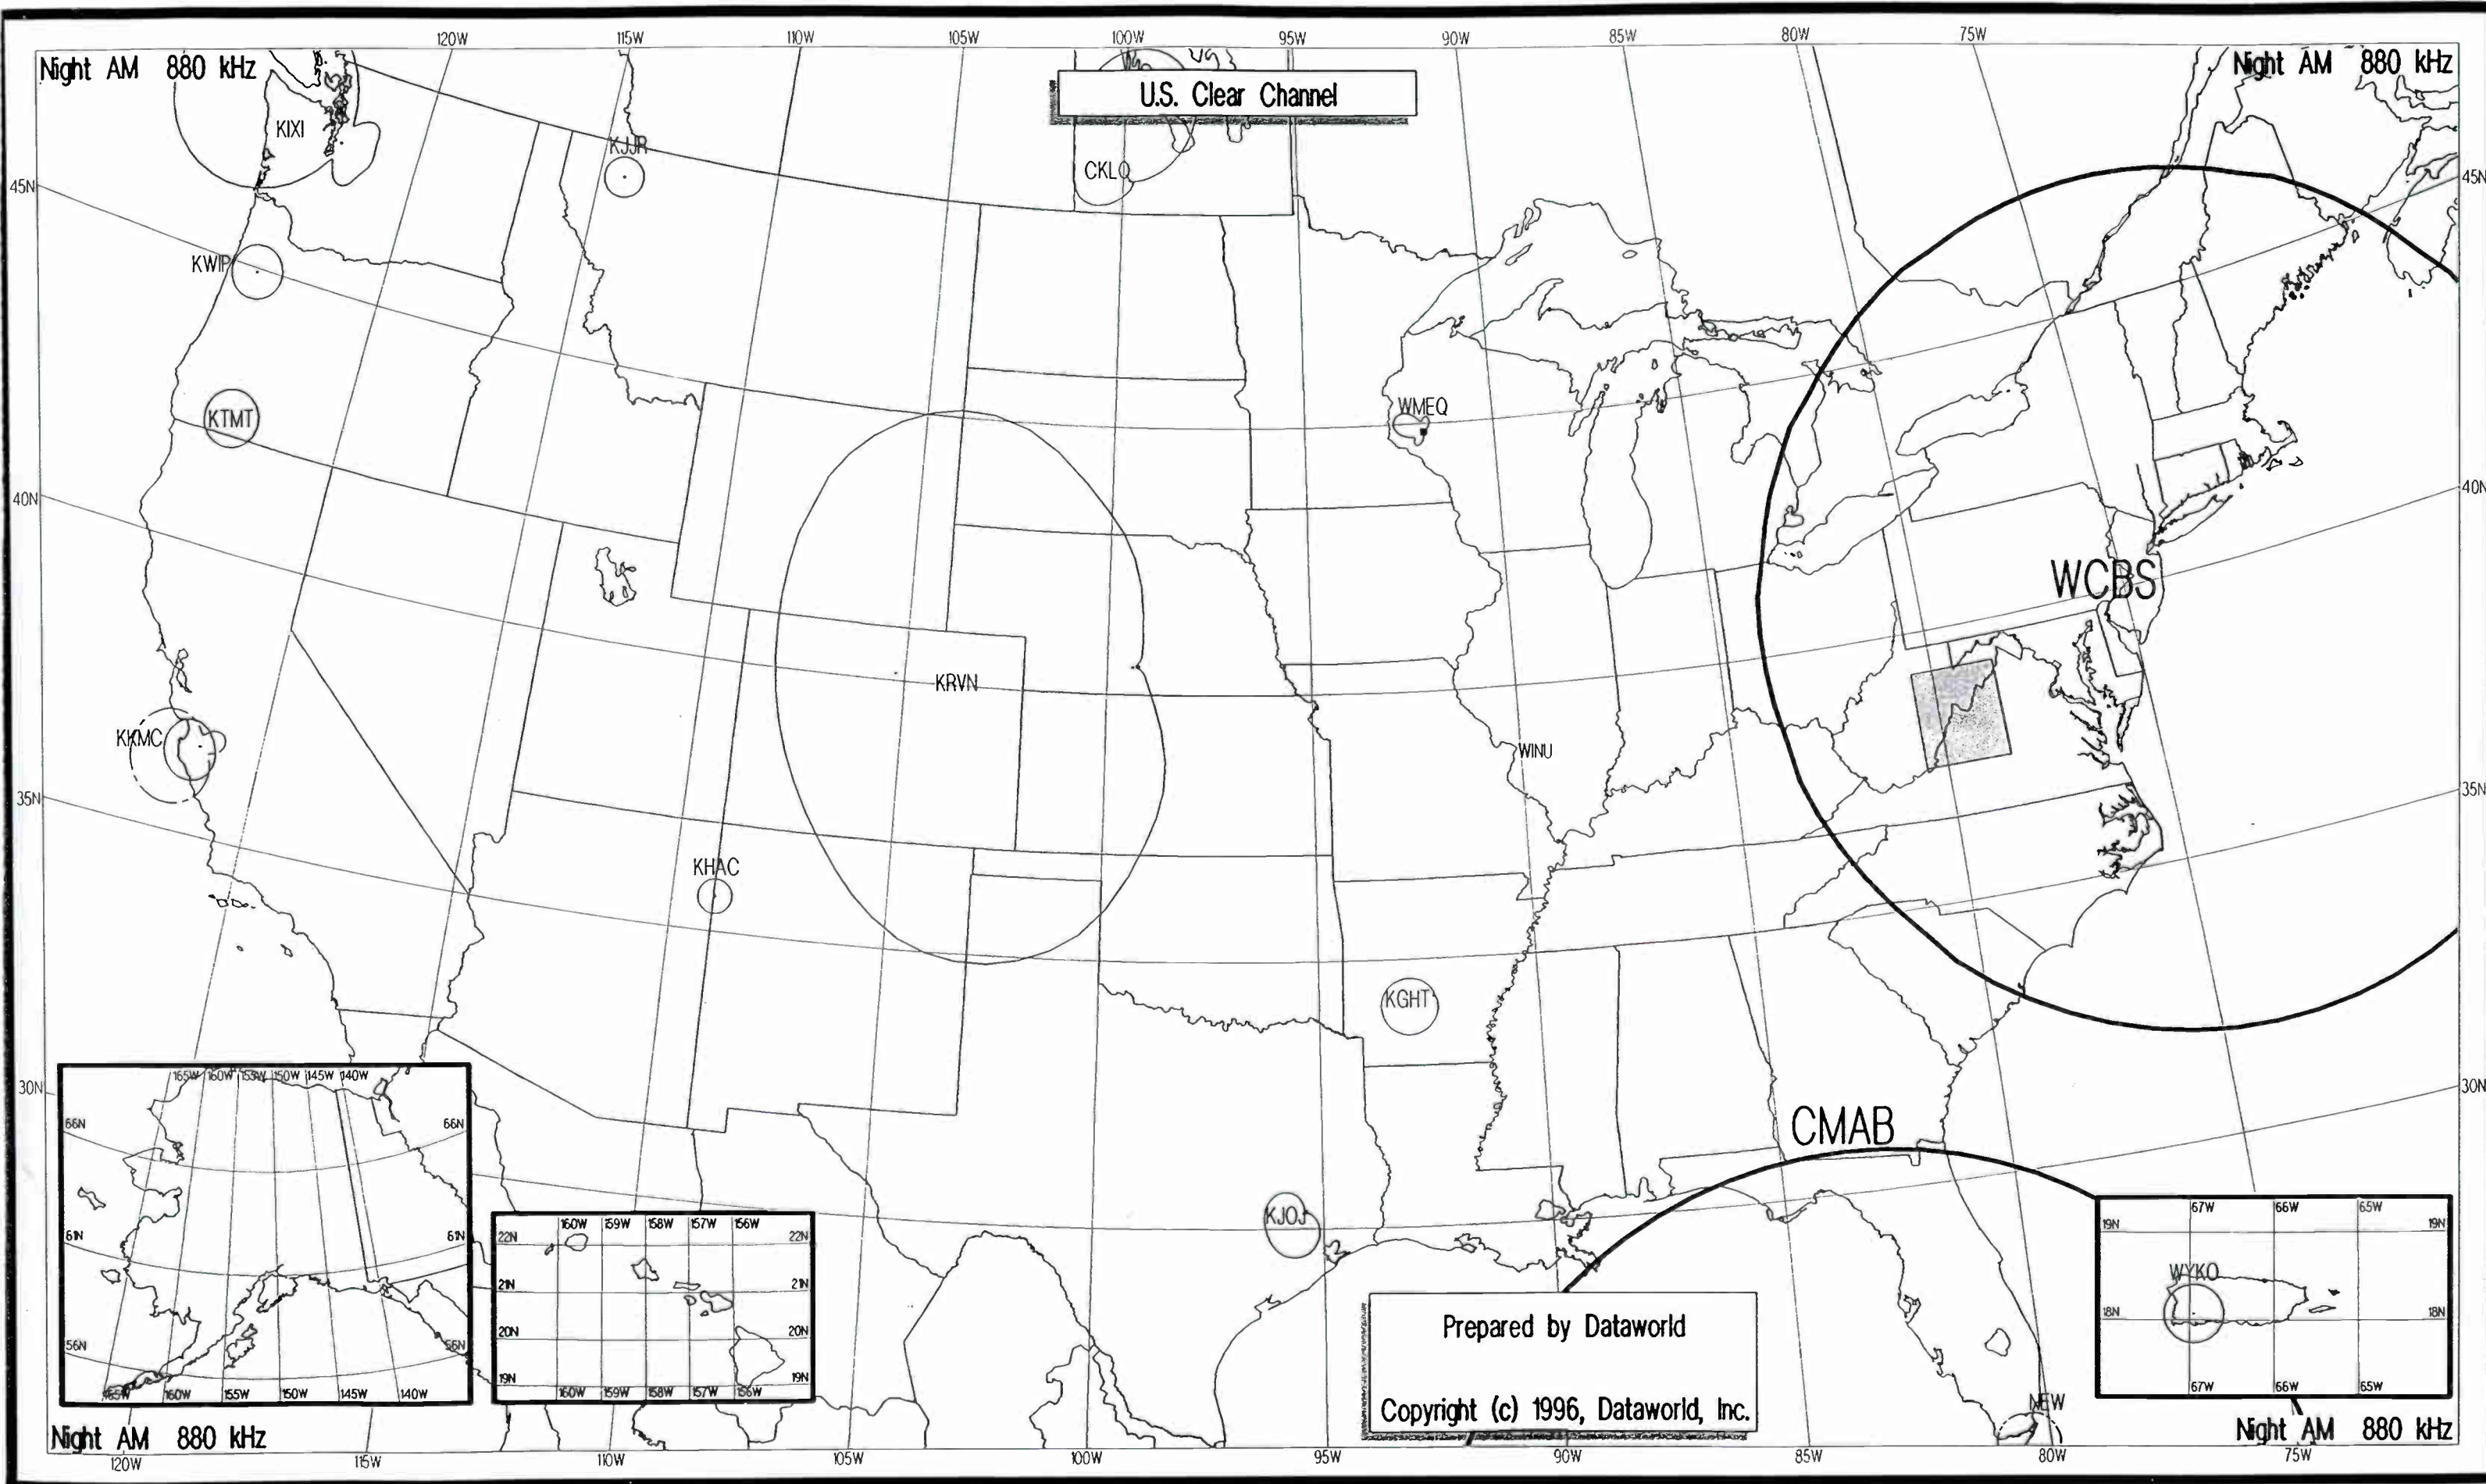

Day AM 860 kHz

Night AM 870 kHz

Night AM 870 kHz

U.S. Clear Channel

Prepared by Dataworld
 Copyright (c) 1996, Dataworld, Inc.

Night AM 870 kHz

Night AM 870 kHz

U.S. Clear Channel