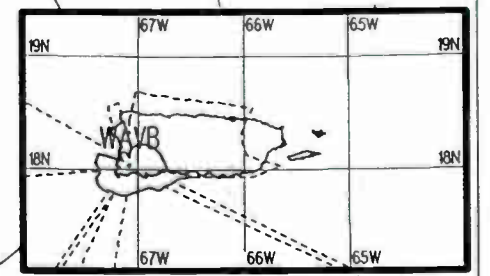

Day AM 1510 kHz

Day AM 1510 kHz

U.S. Clear Channel

Prepared by Dataworld
Copyright (c) 1996, Dataworld, Inc.

Day AM 1510 kHz

Day AM 1510 kHz