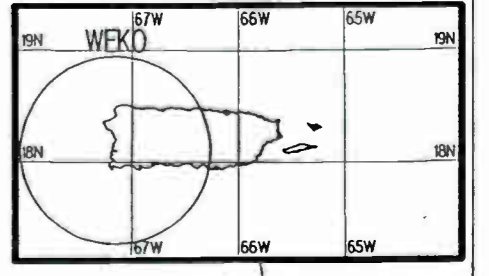

Night AM 920 kHz

Day AM 920 kHz

Day AM 920 kHz

Regional Channel

Prepared by Dataworld
 Copyright (c) 1996, Dataworld, Inc.

Night AM 930 kHz

Night AM 930 kHz

Regional Channel