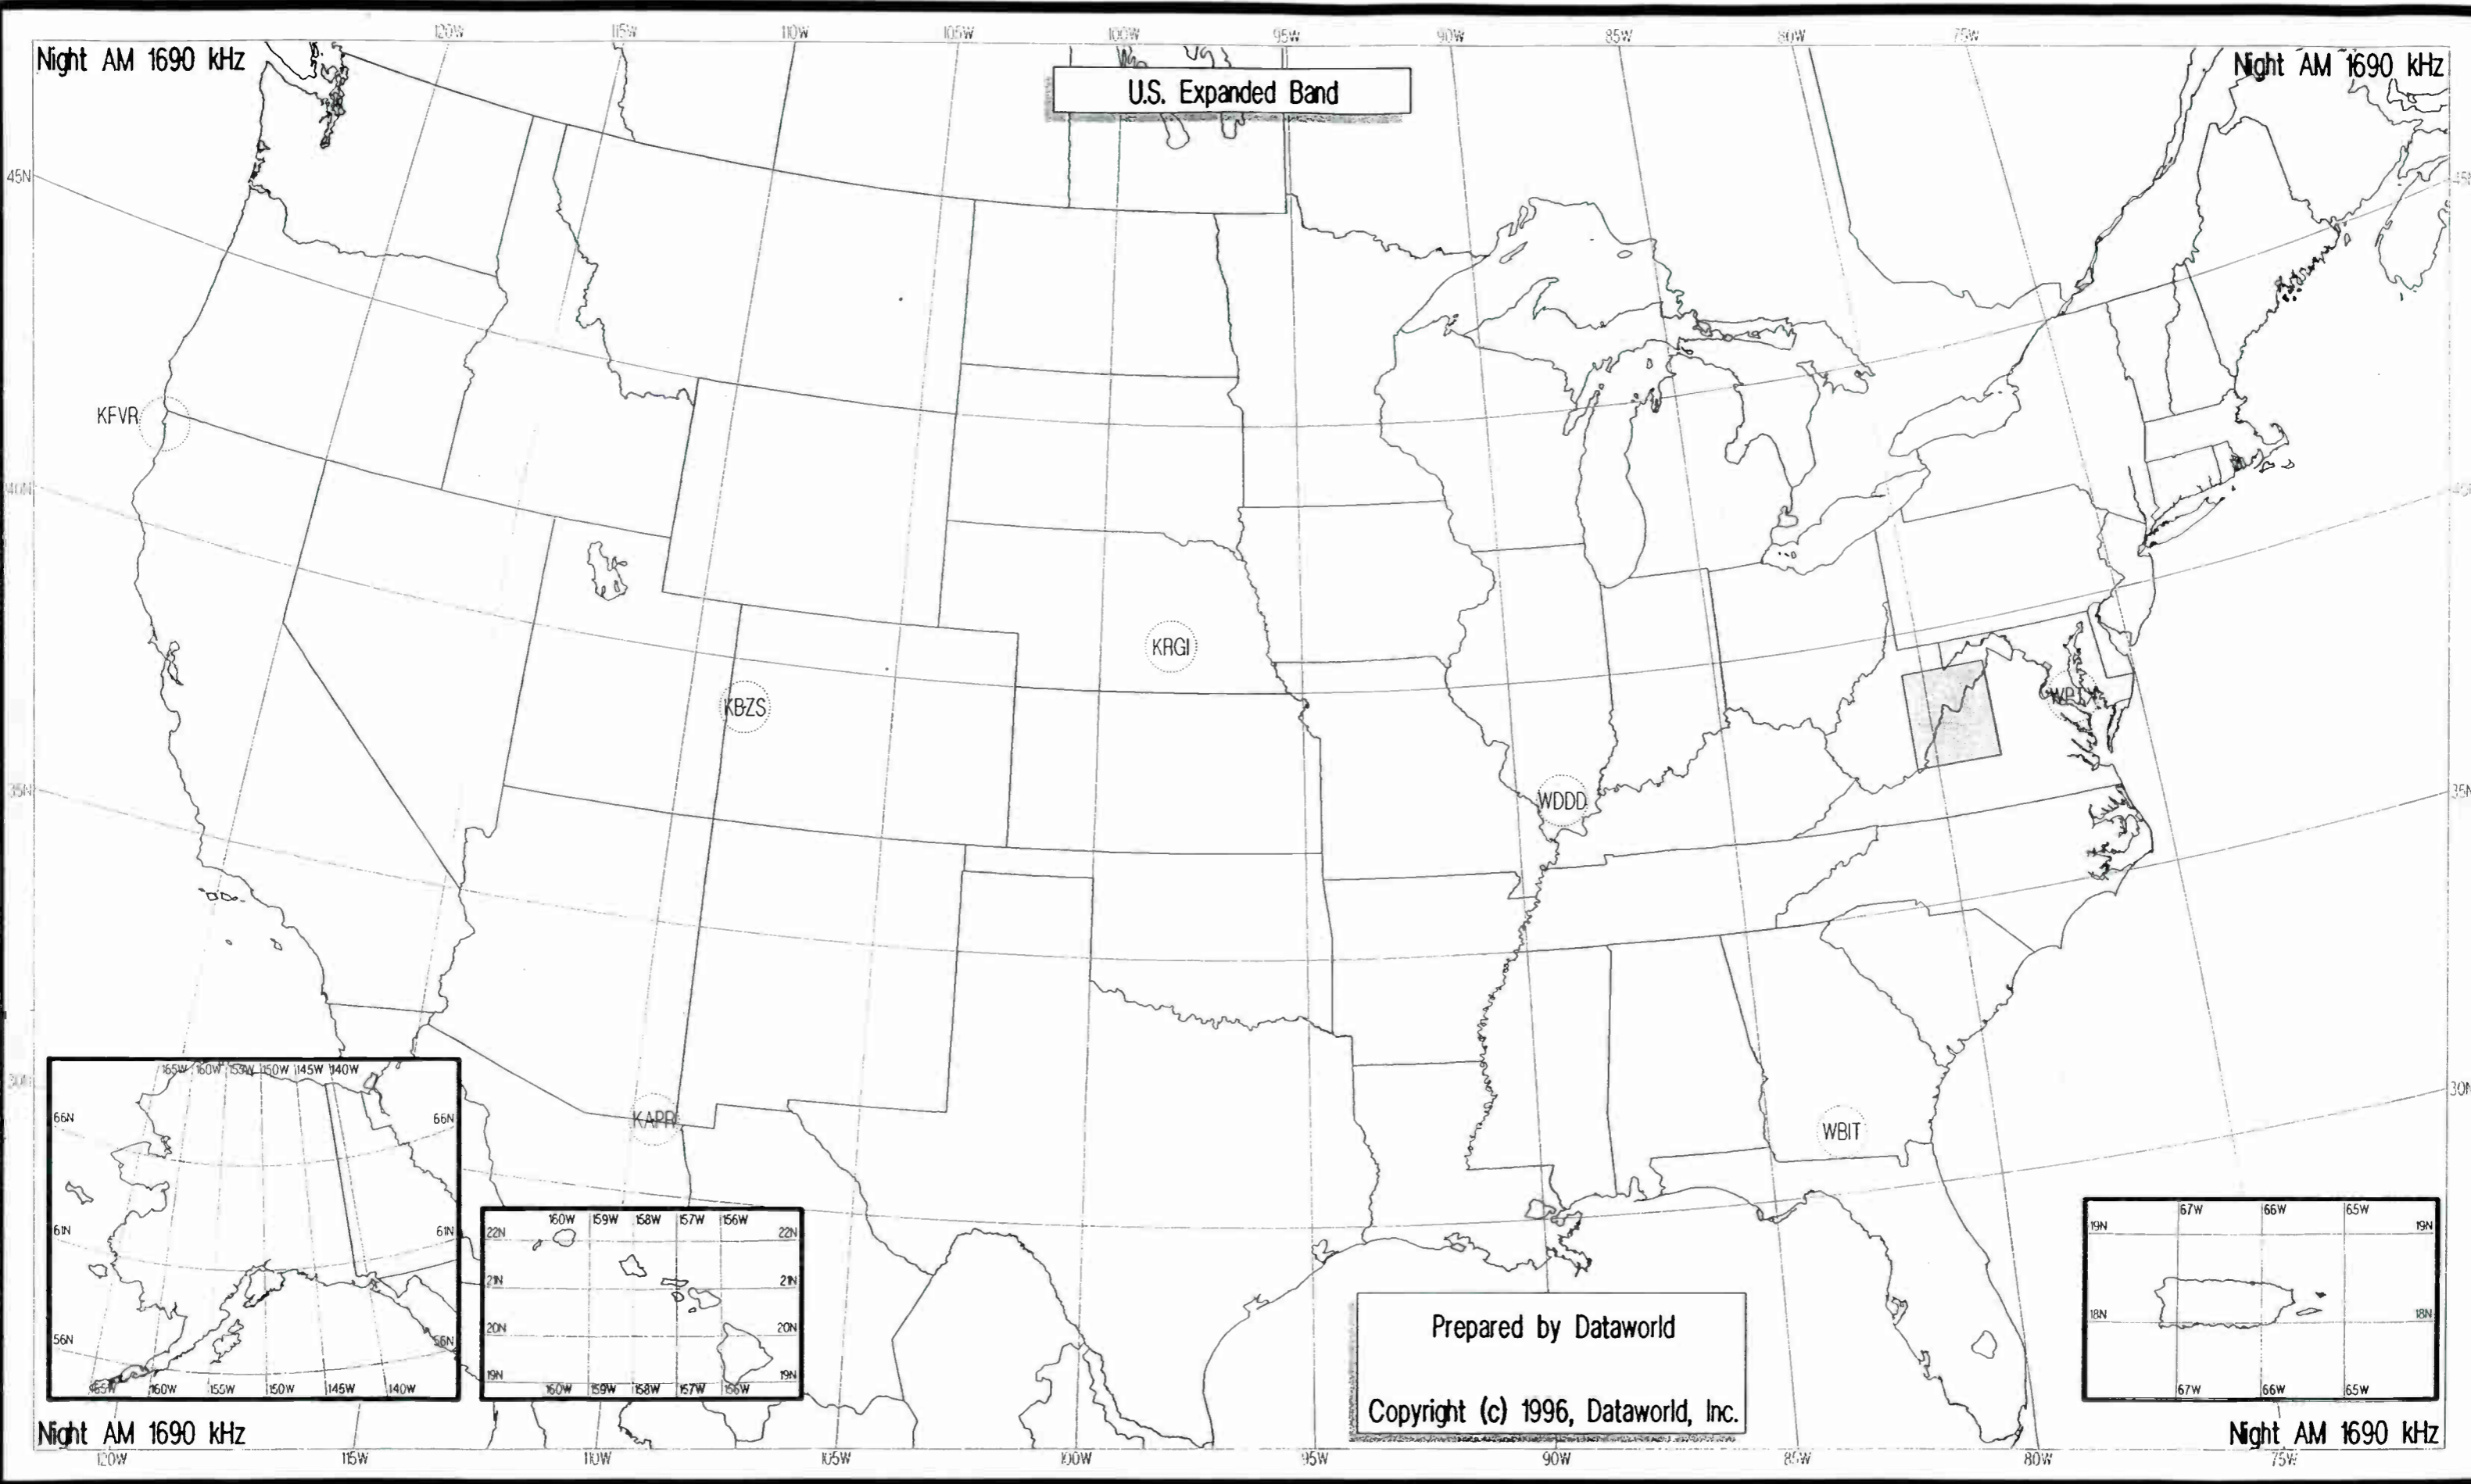

Night AM 1690 kHz

Night AM 1690 kHz

U.S. Expanded Band

Night AM 1690 kHz

Night AM 1690 kHz

Prepared by Dataworld
Copyright (c) 1996, Dataworld, Inc.