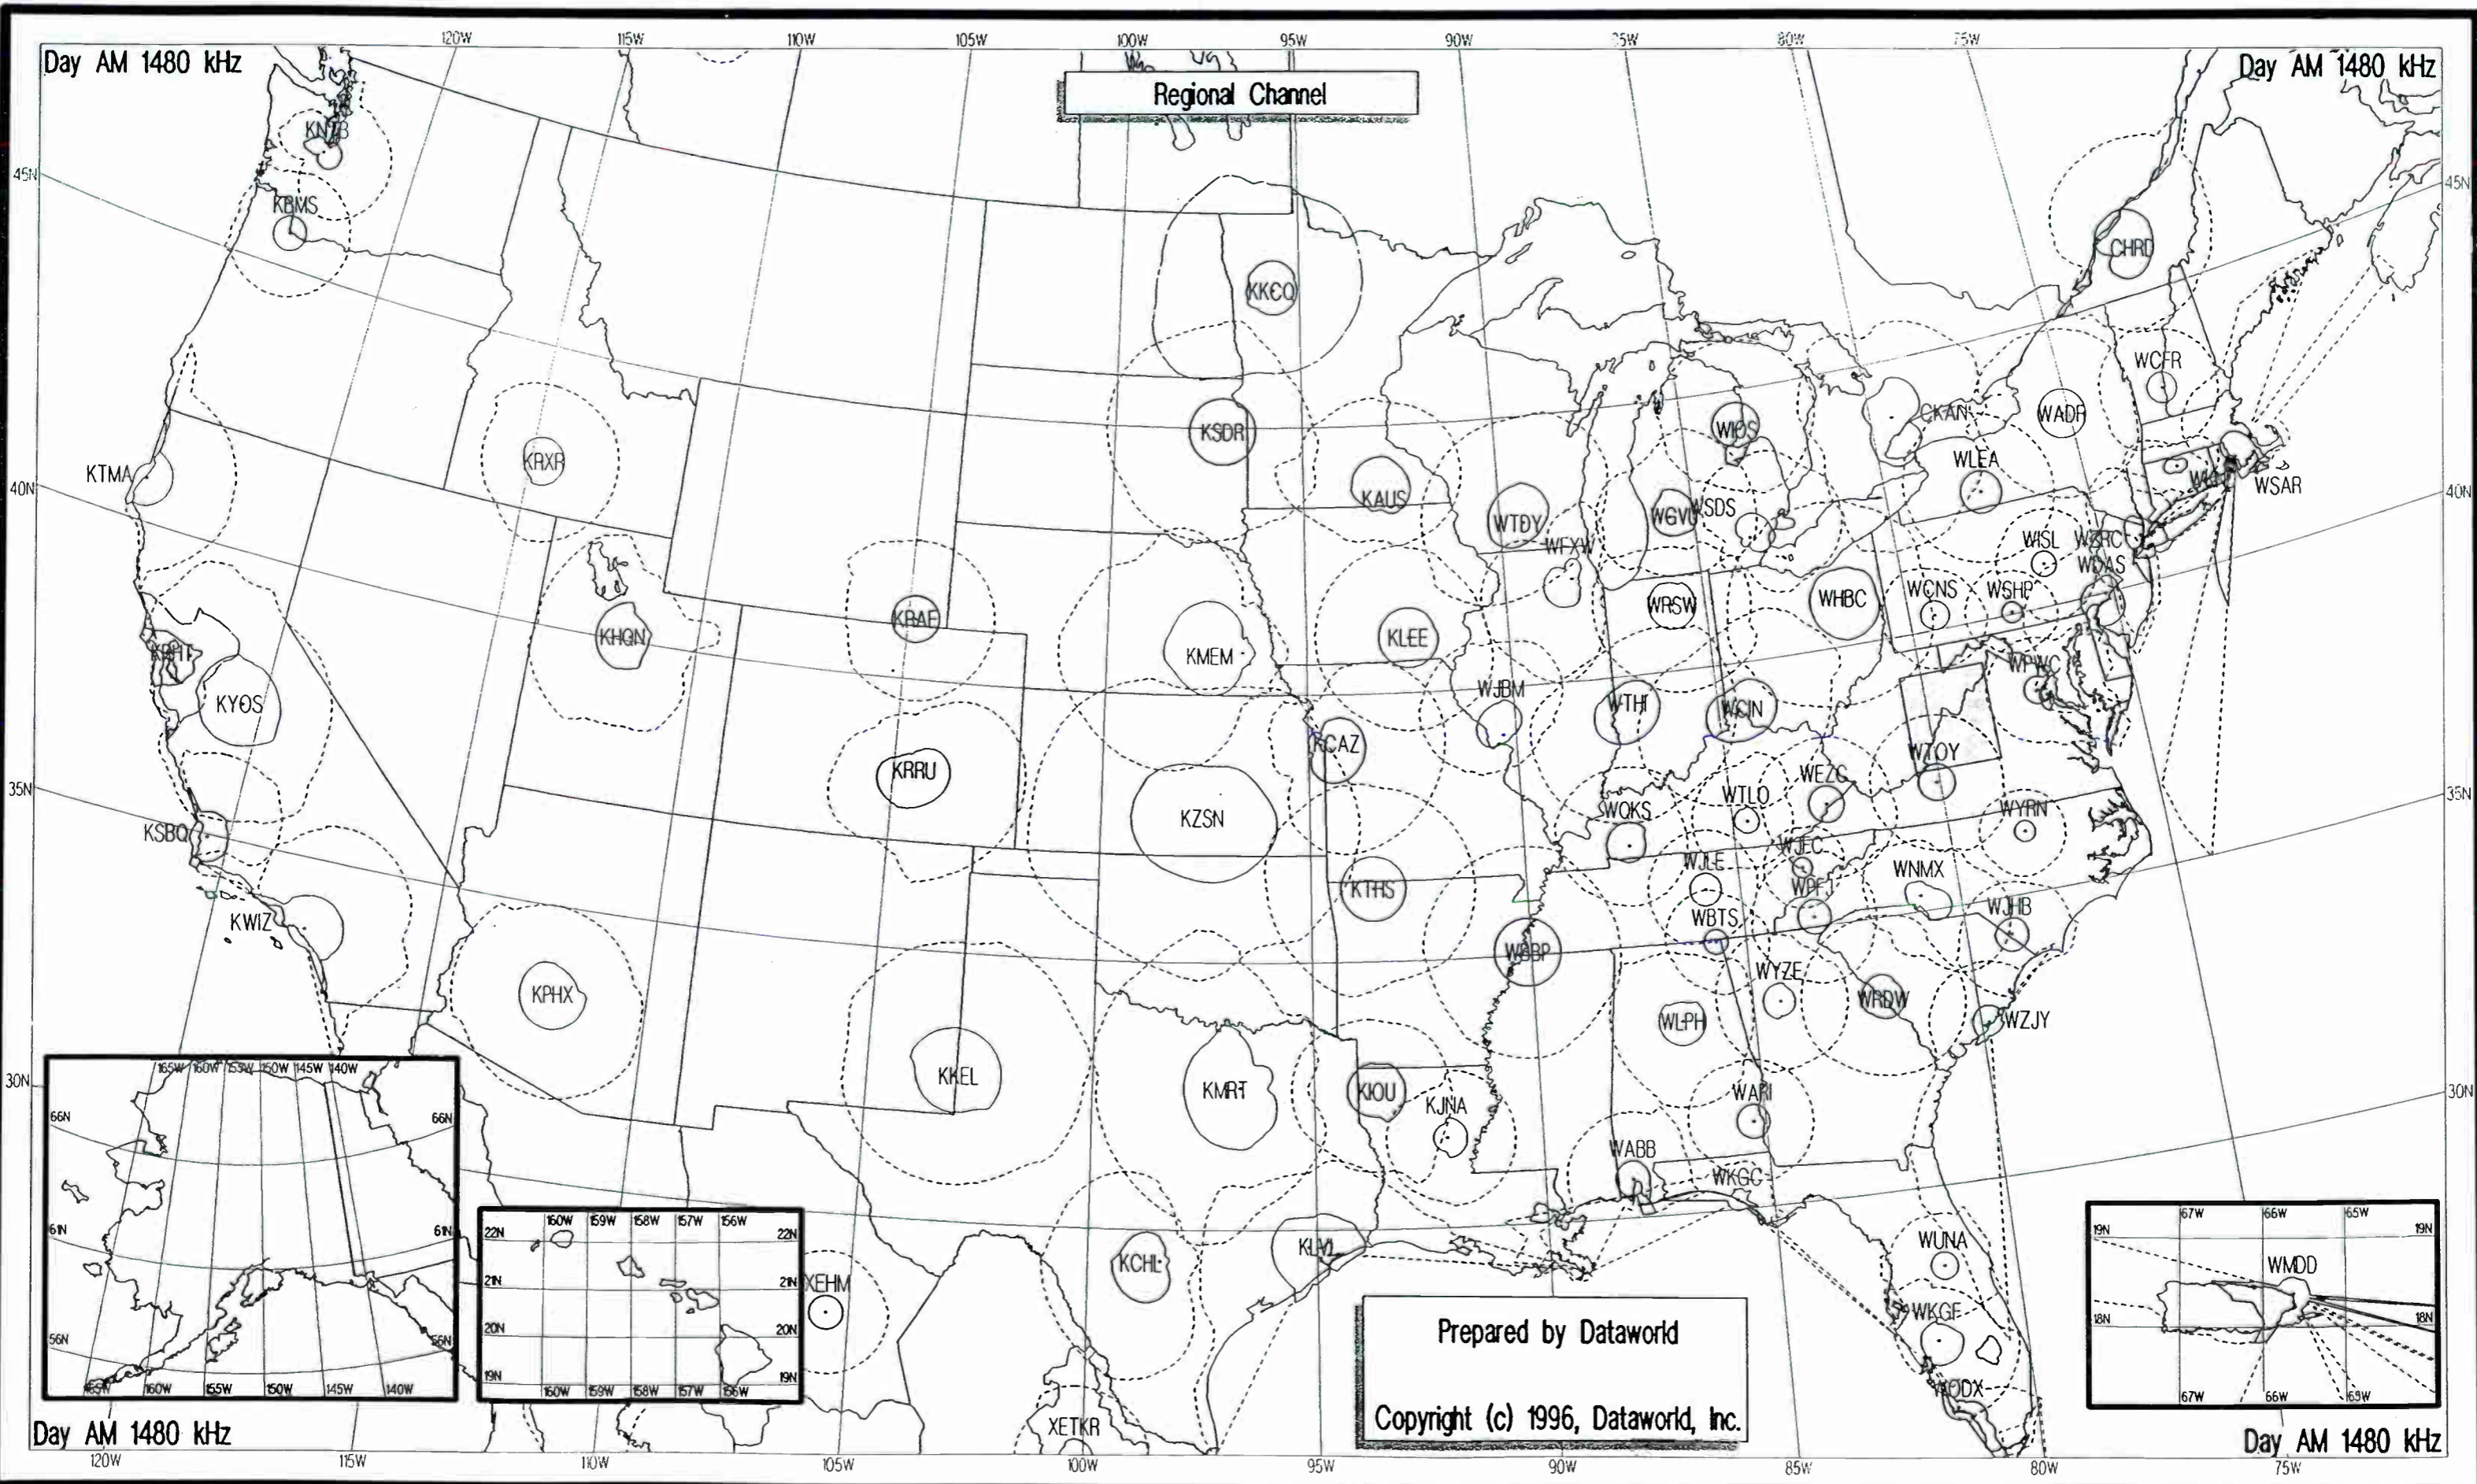

Day AM 1480 kHz

Day AM 1480 kHz

Regional Channel

Day AM 1480 kHz

Day AM 1480 kHz

Prepared by Dataworld
Copyright (c) 1996, Dataworld, Inc.