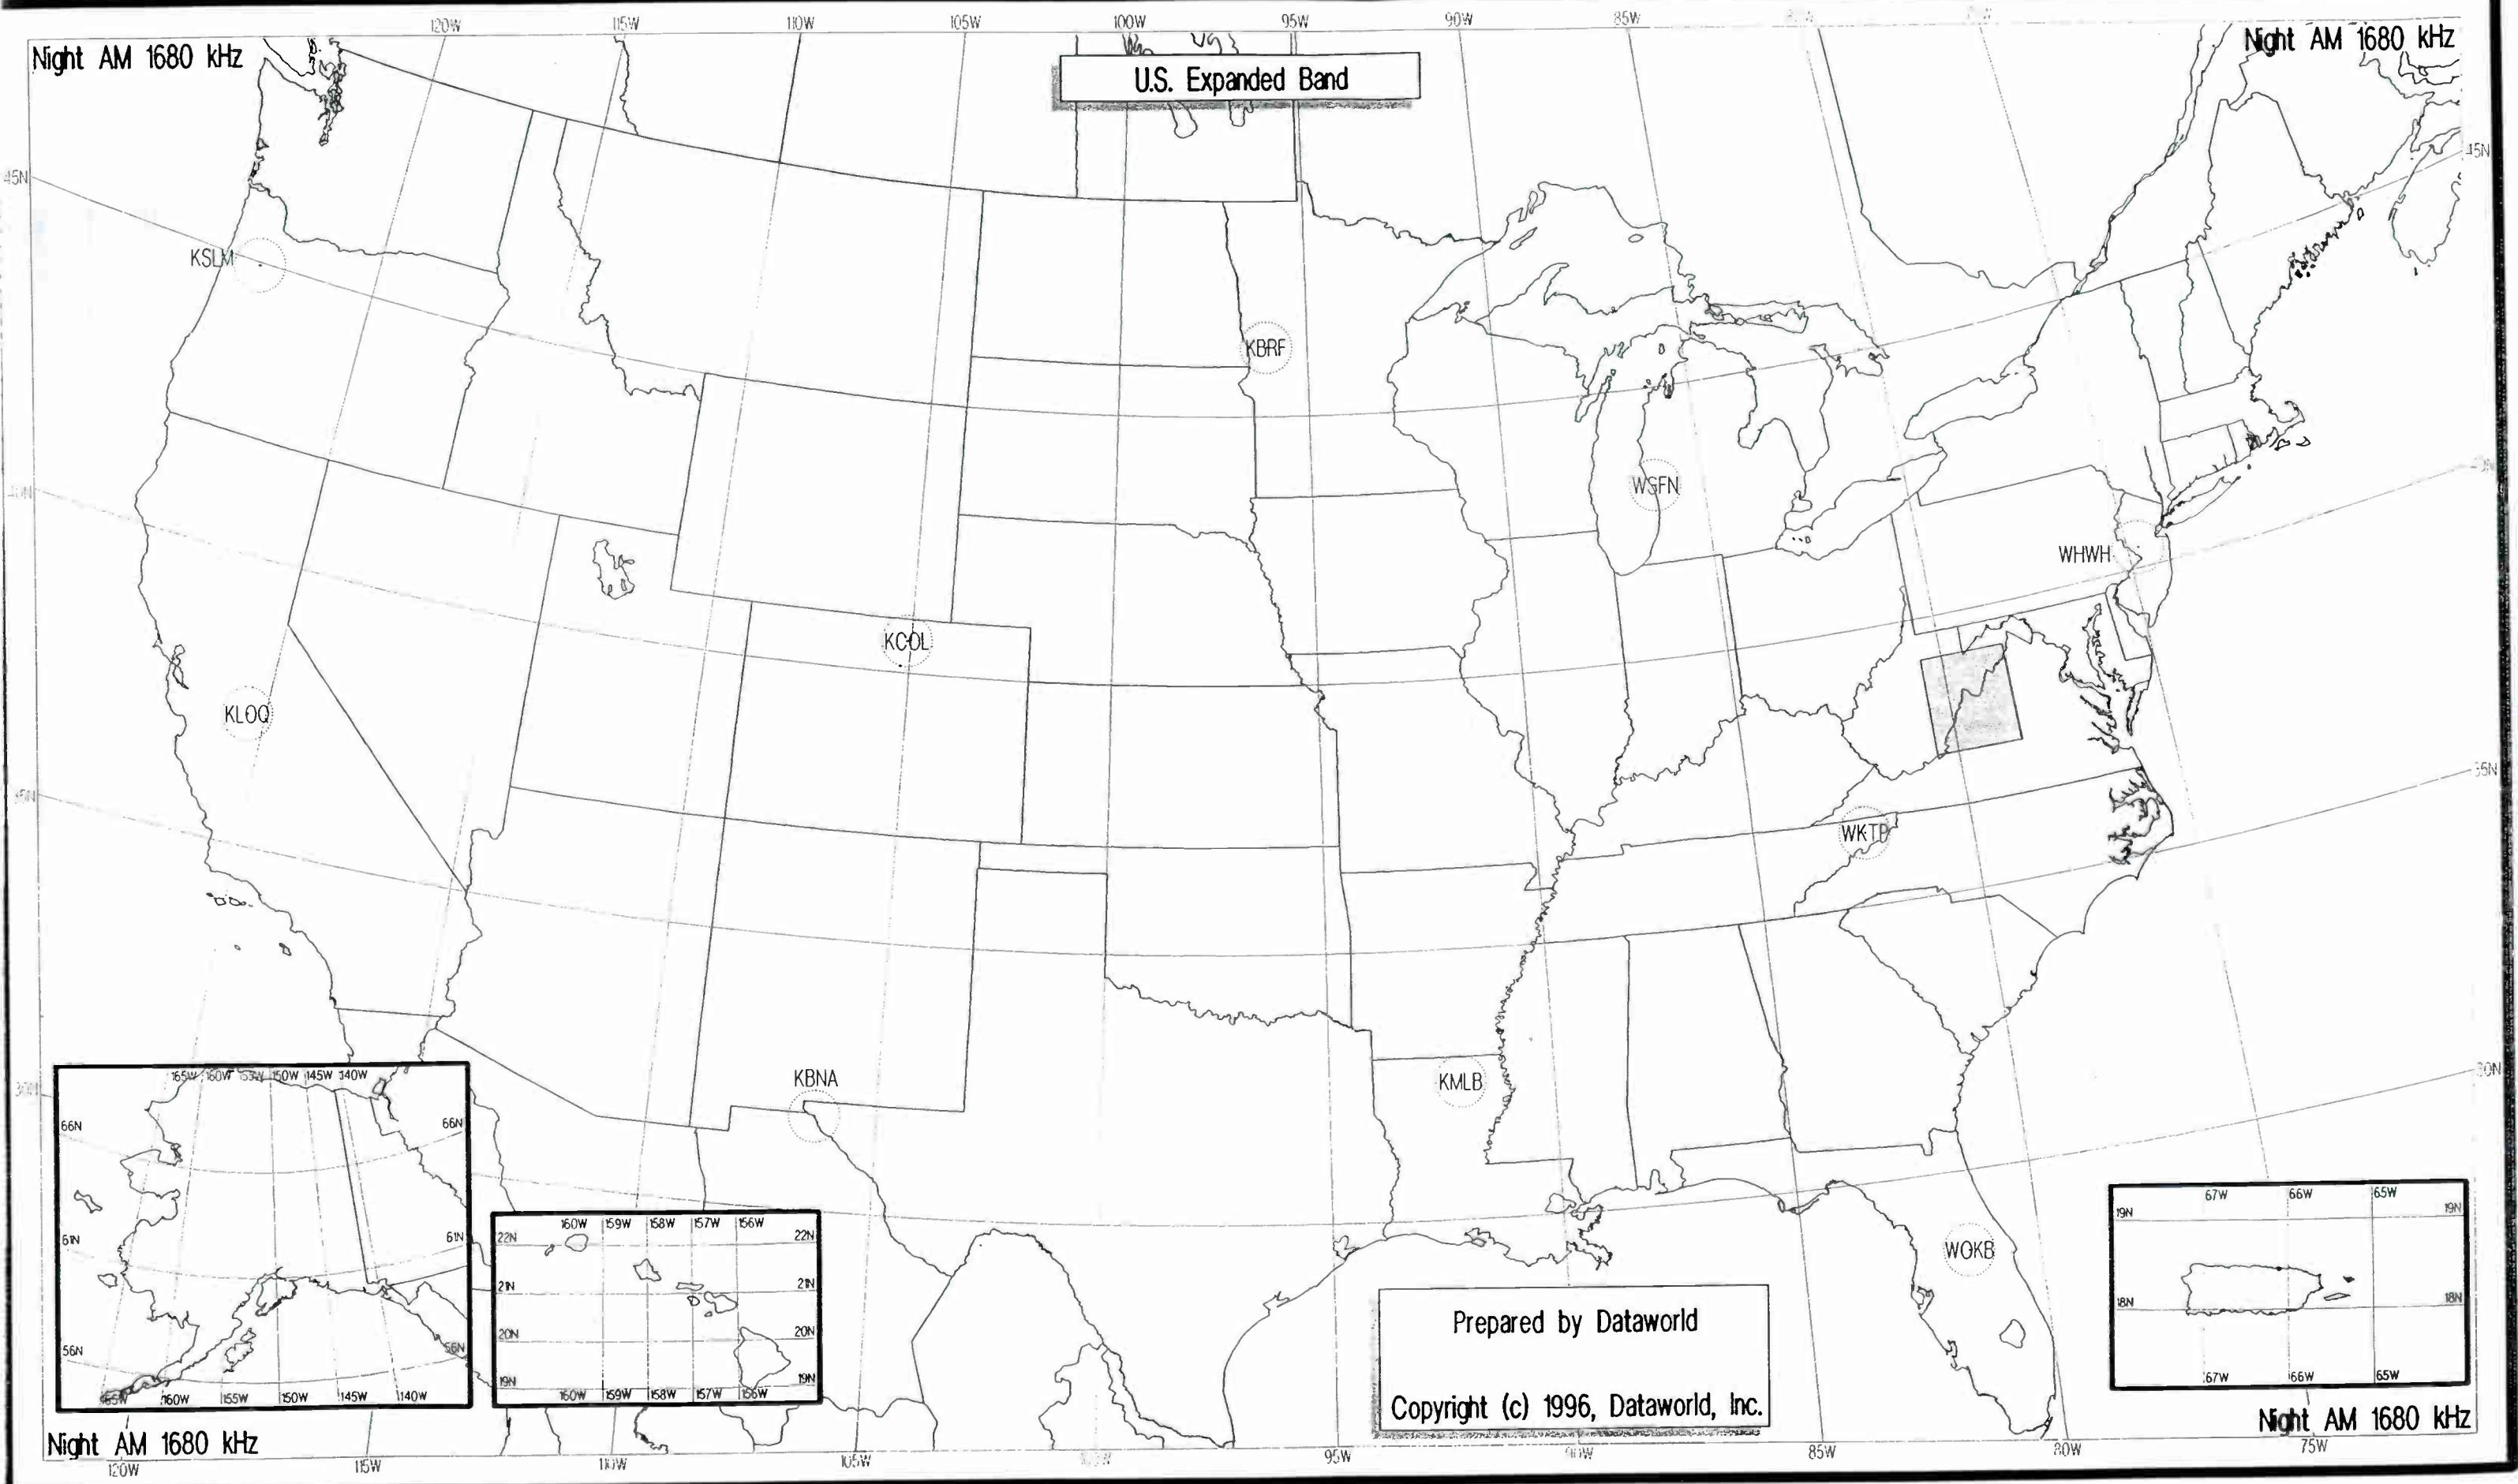

Night AM 1680 kHz

Night AM 1680 kHz

U.S. Expanded Band

Prepared by Dataworld
Copyright (c) 1996, Dataworld, Inc.

Night AM 1680 kHz

Night AM 1680 kHz