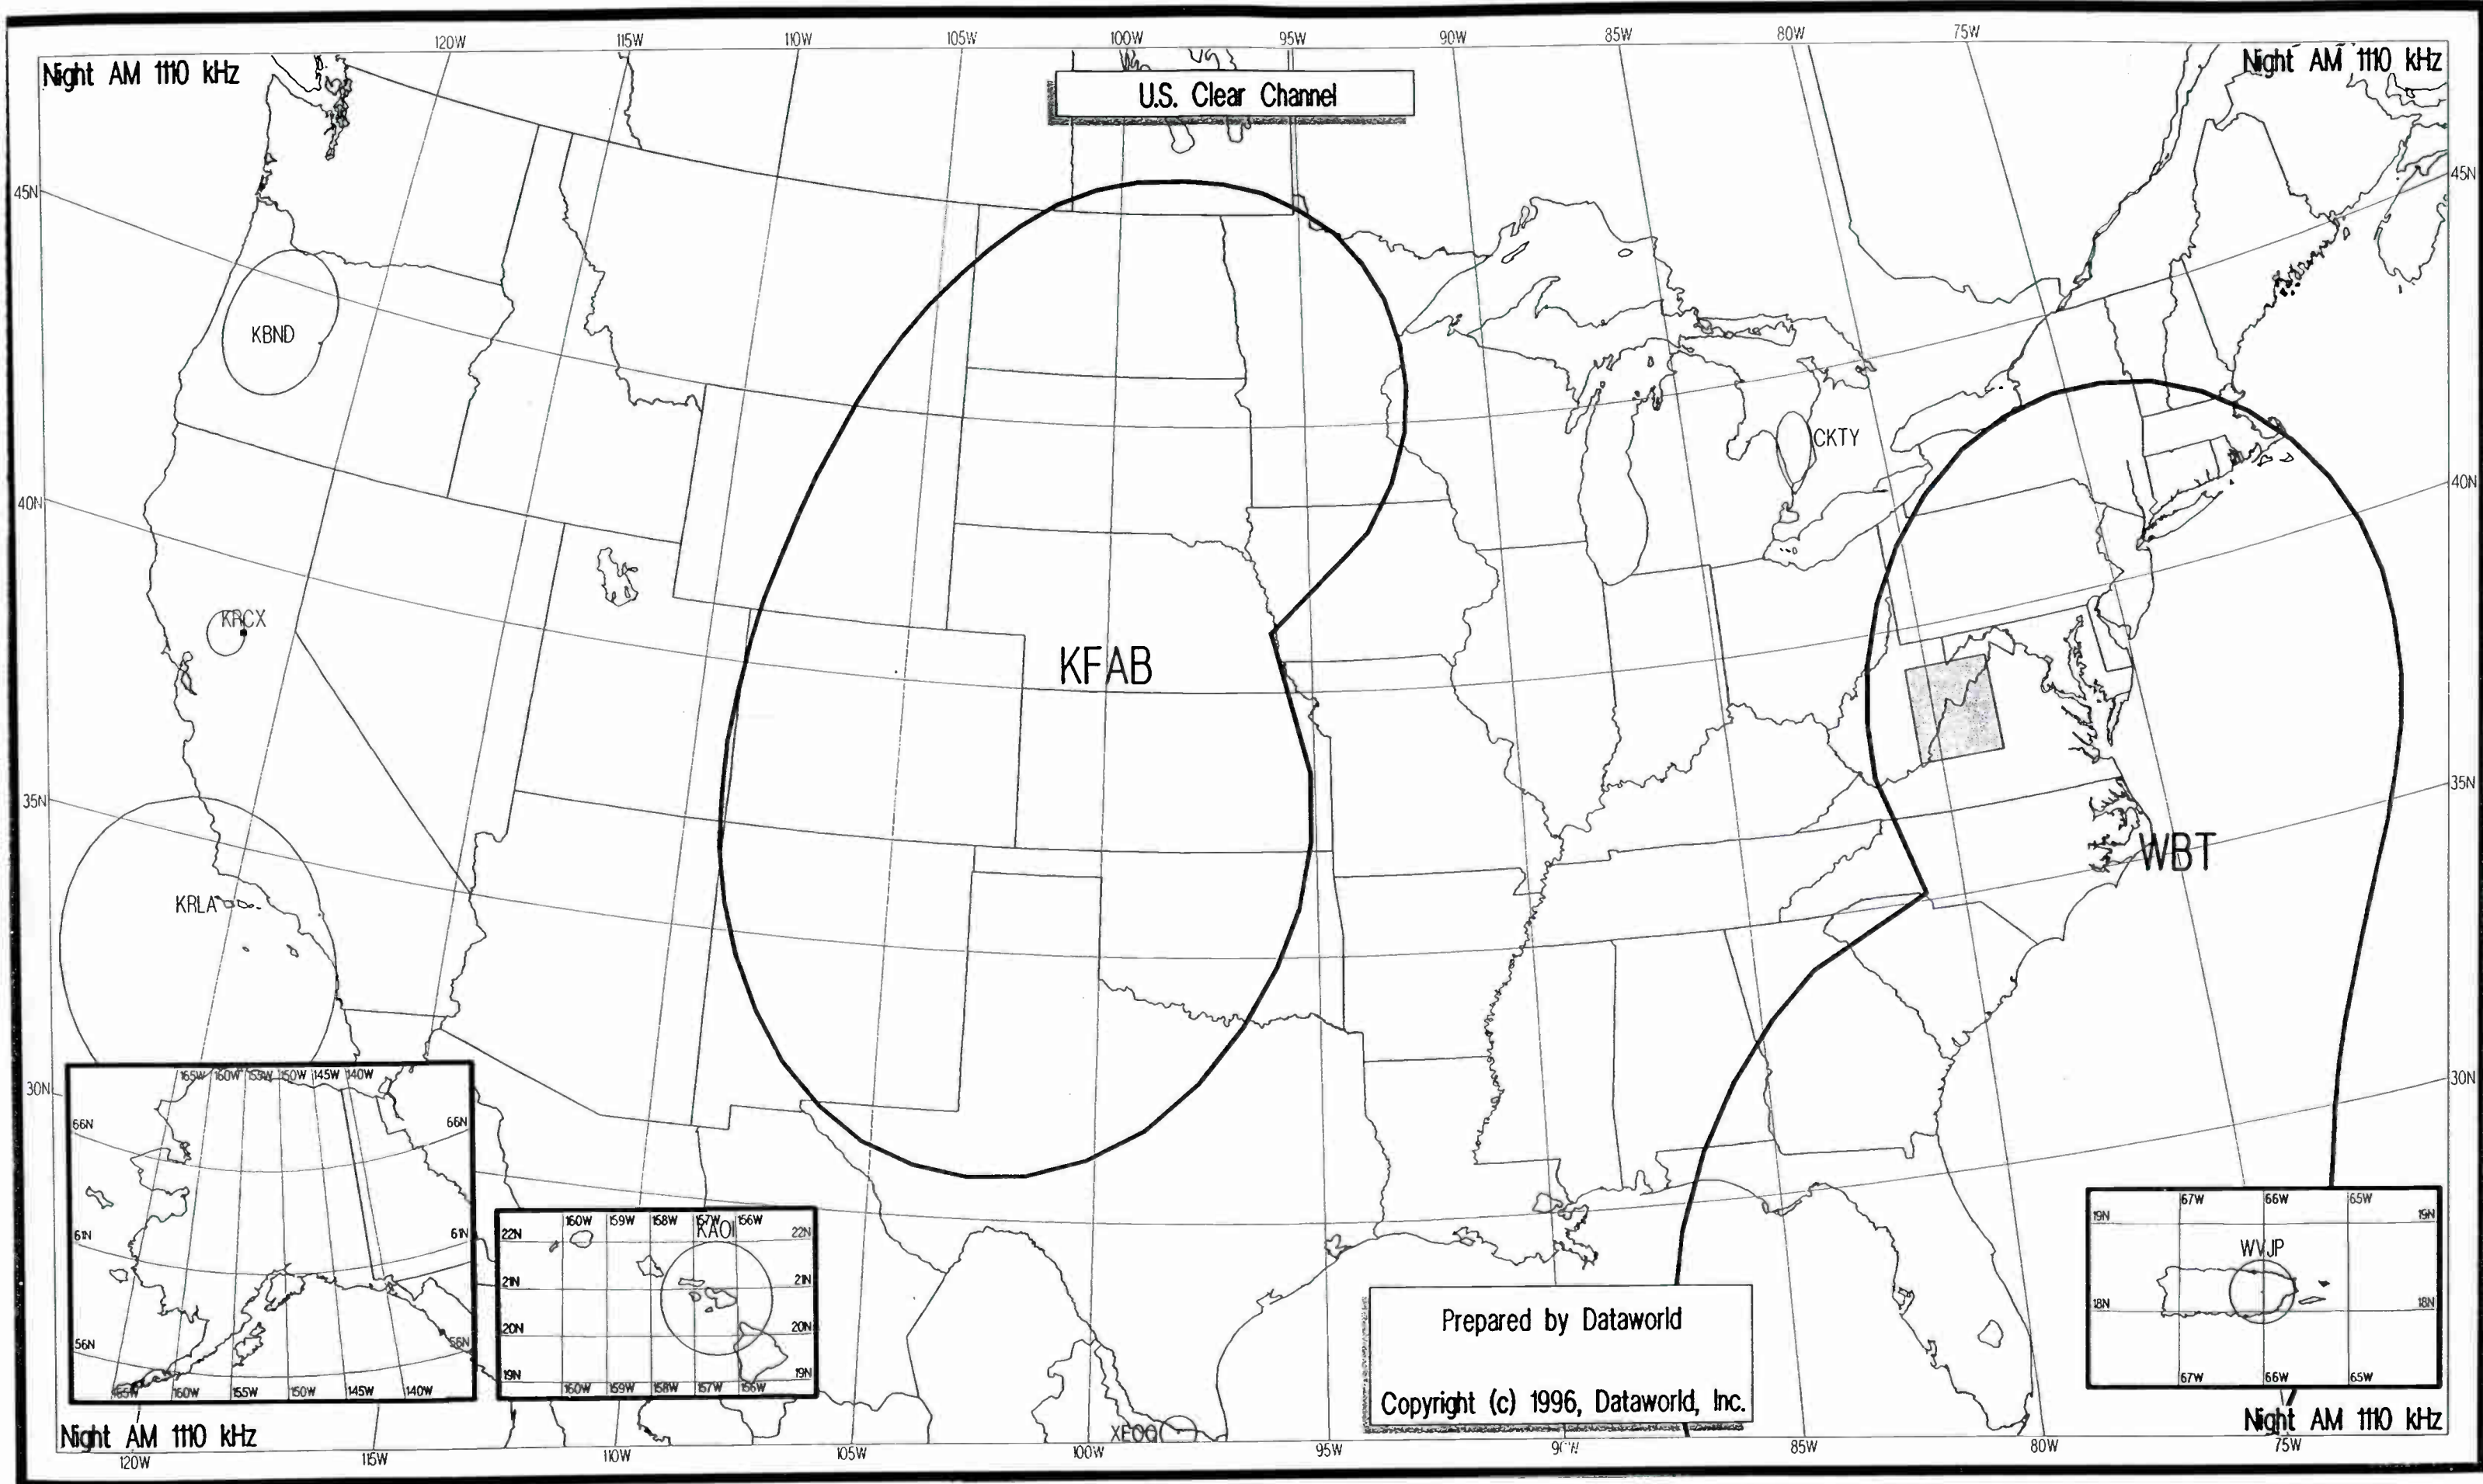

Night AM 1100 kHz

Day AM 1100 kHz

Day AM 1100 kHz

U.S. Clear Channel

Prepared by Dataworld
 Copyright (c) 1996, Dataworld, Inc.

Day AM 1100 kHz

Day AM 1100 kHz

Night AM 1110 kHz