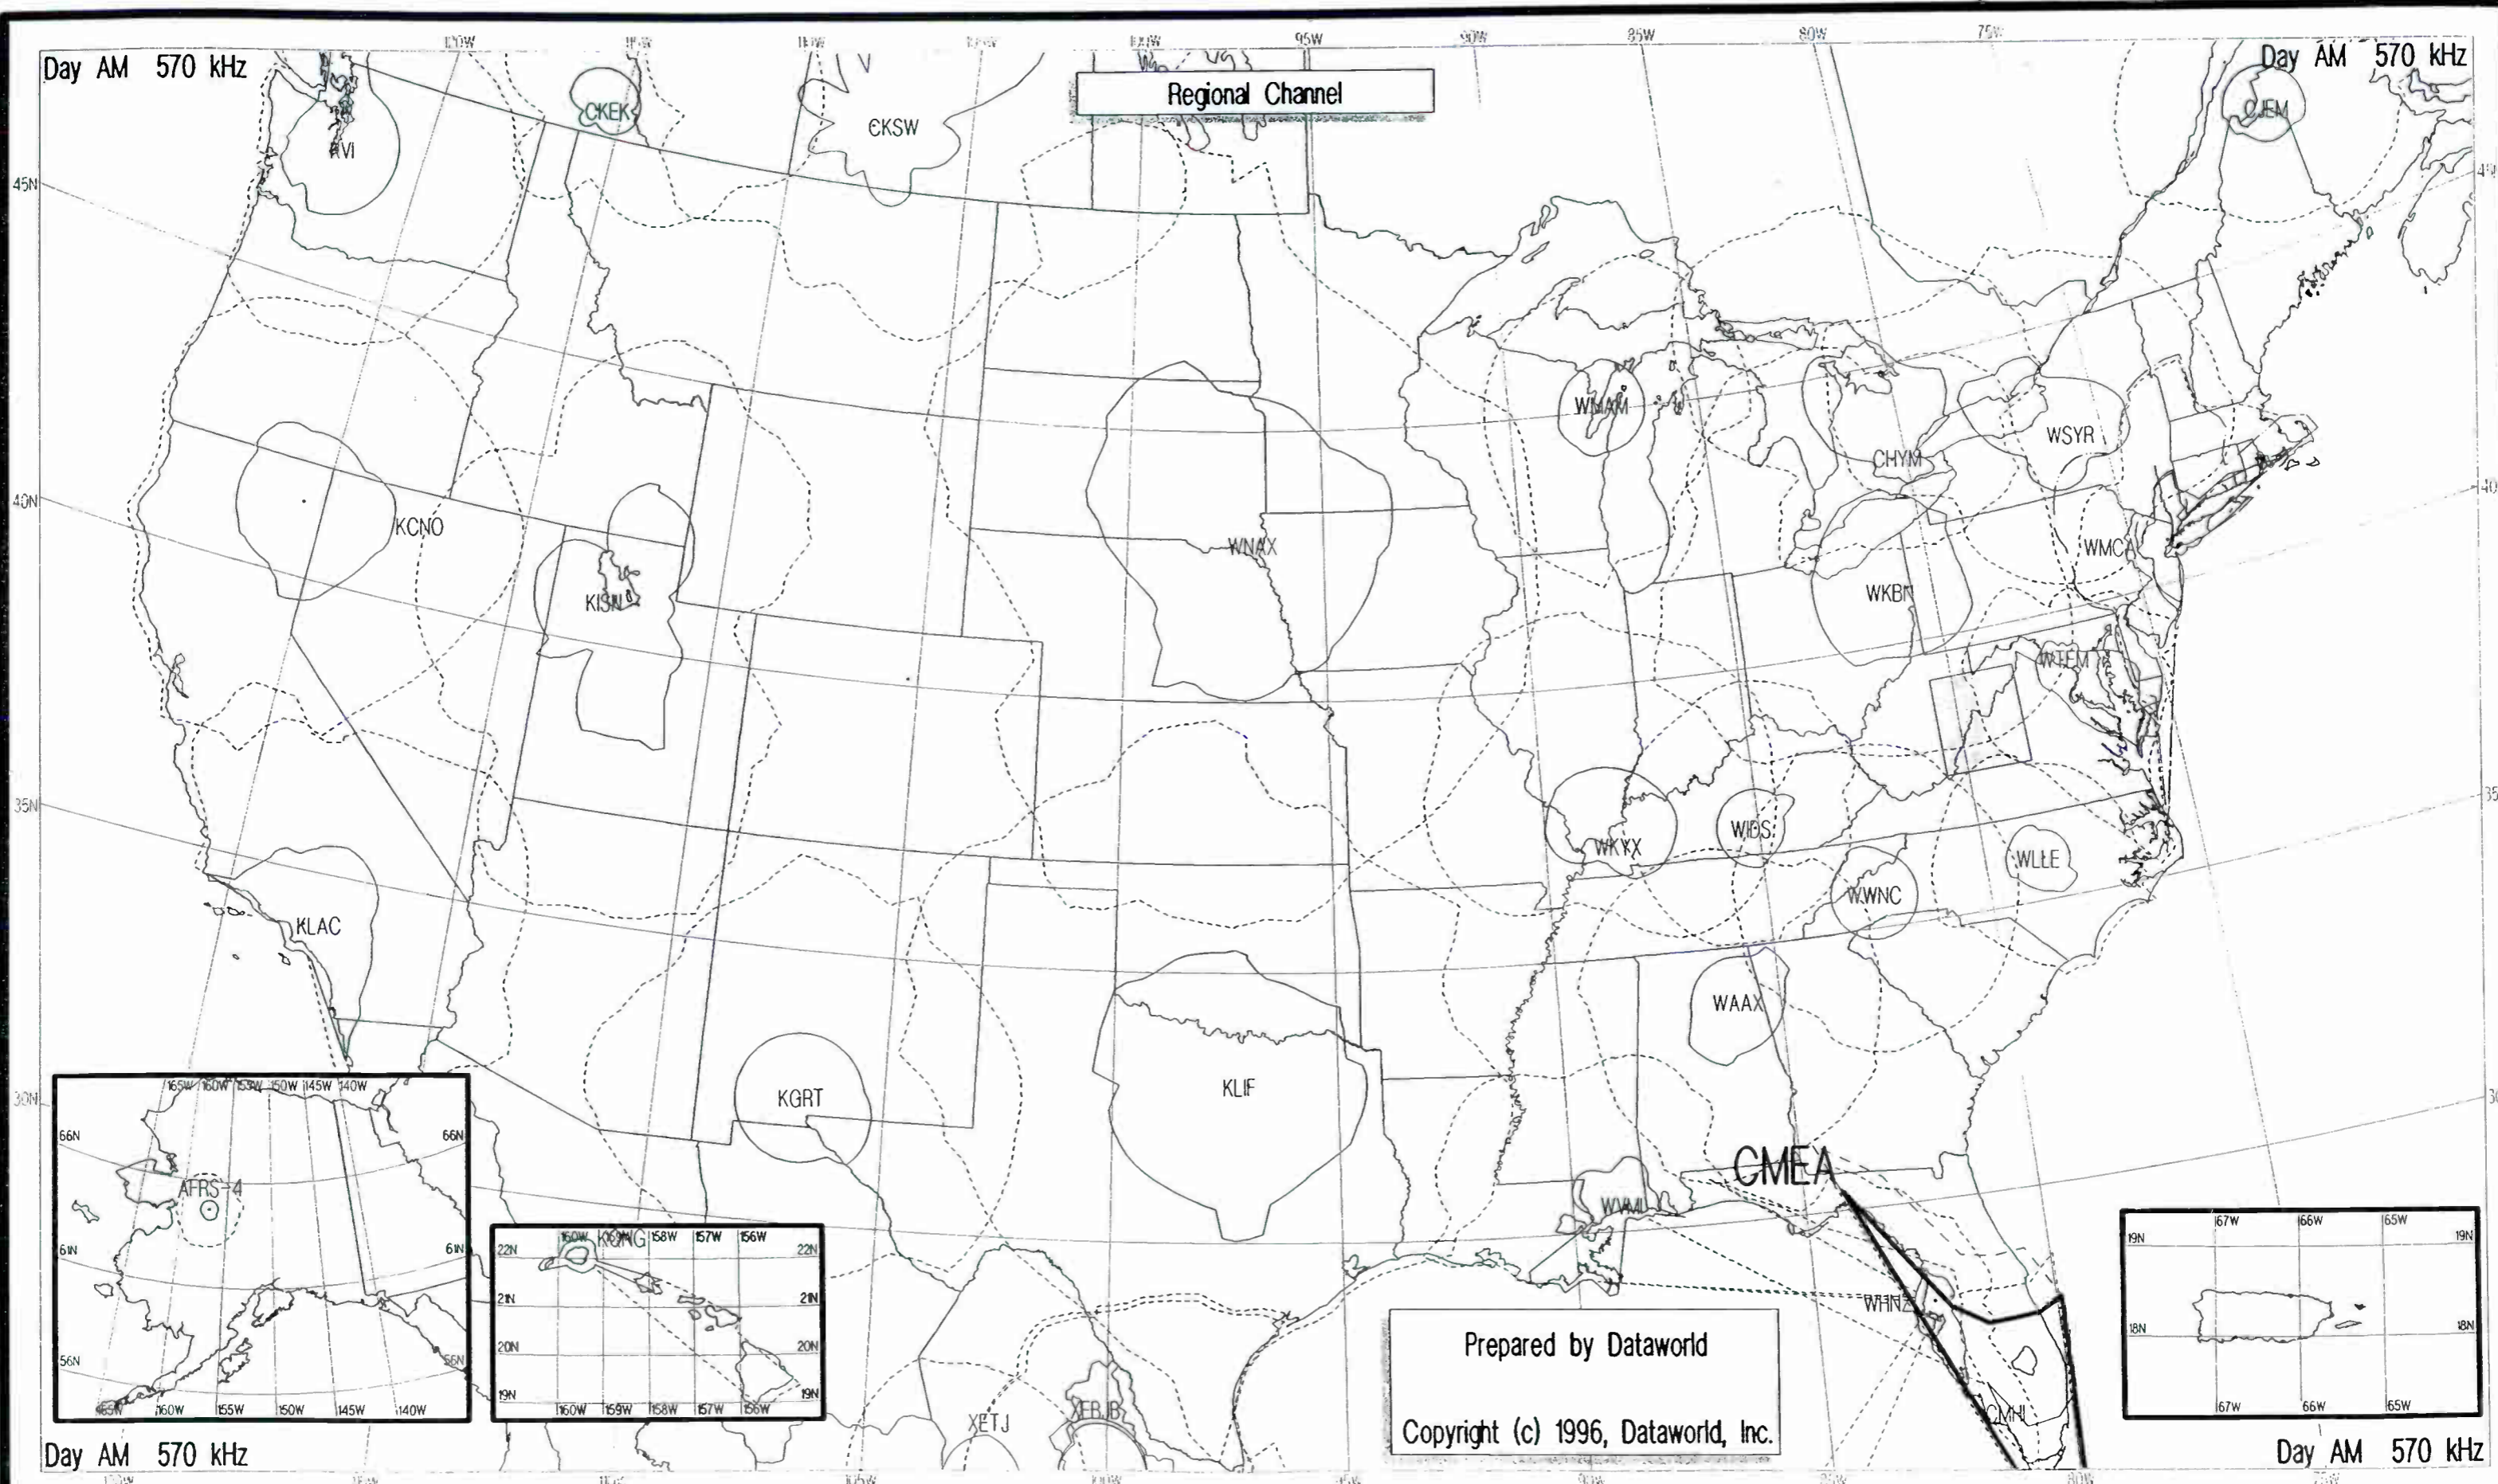

Day AM 570 kHz

Day AM 570 kHz

Regional Channel

Day AM 570 kHz

Day AM 570 kHz

Prepared by Dataworld
Copyright (c) 1996, Dataworld, Inc.