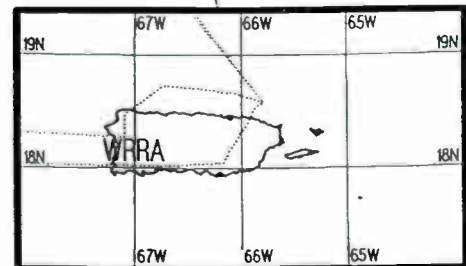

U.S. Expanded Band

Prepared by Dataworld
 Copyright (c) 1996, Dataworld, Inc.

Night AM 1620 kHz

Night AM 1620 kHz

Day AM 1620 kHz

Day AM 1620 kHz

U.S. Expanded Band

Prepared by Dataworld