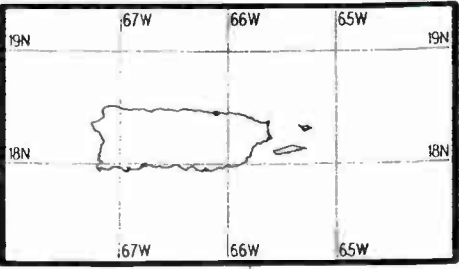

Night AM 560 kHz

Night AM 560 kHz

Regional Channel

Prepared by Dataworld
Copyright (c) 1996, Dataworld, Inc.

Night AM 560 kHz

Night AM 560 kHz