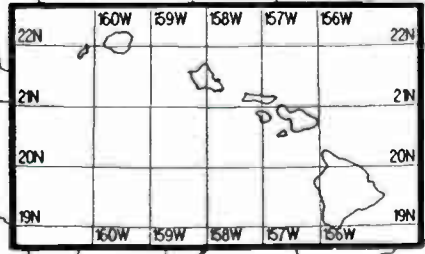

U.S. Clear Channel

Prepared by Dataworld
Copyright (c) 1996, Dataworld, Inc.