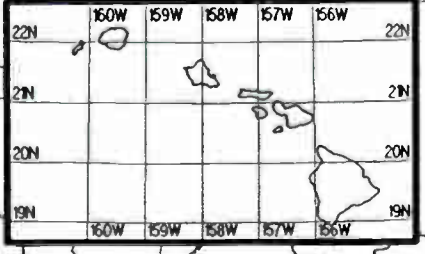

Canadian Clear Channel

Prepared by Dataworld
 Copyright (c) 1996, Dataworld, Inc.

Day AM 1010 kHz

Day AM 1010 kHz

Night AM 1020 kHz

Night AM 1020 kHz

U.S. Clear Channel

Prepared by Dataworld
 Copyright (c) 1996, Dataworld, Inc.