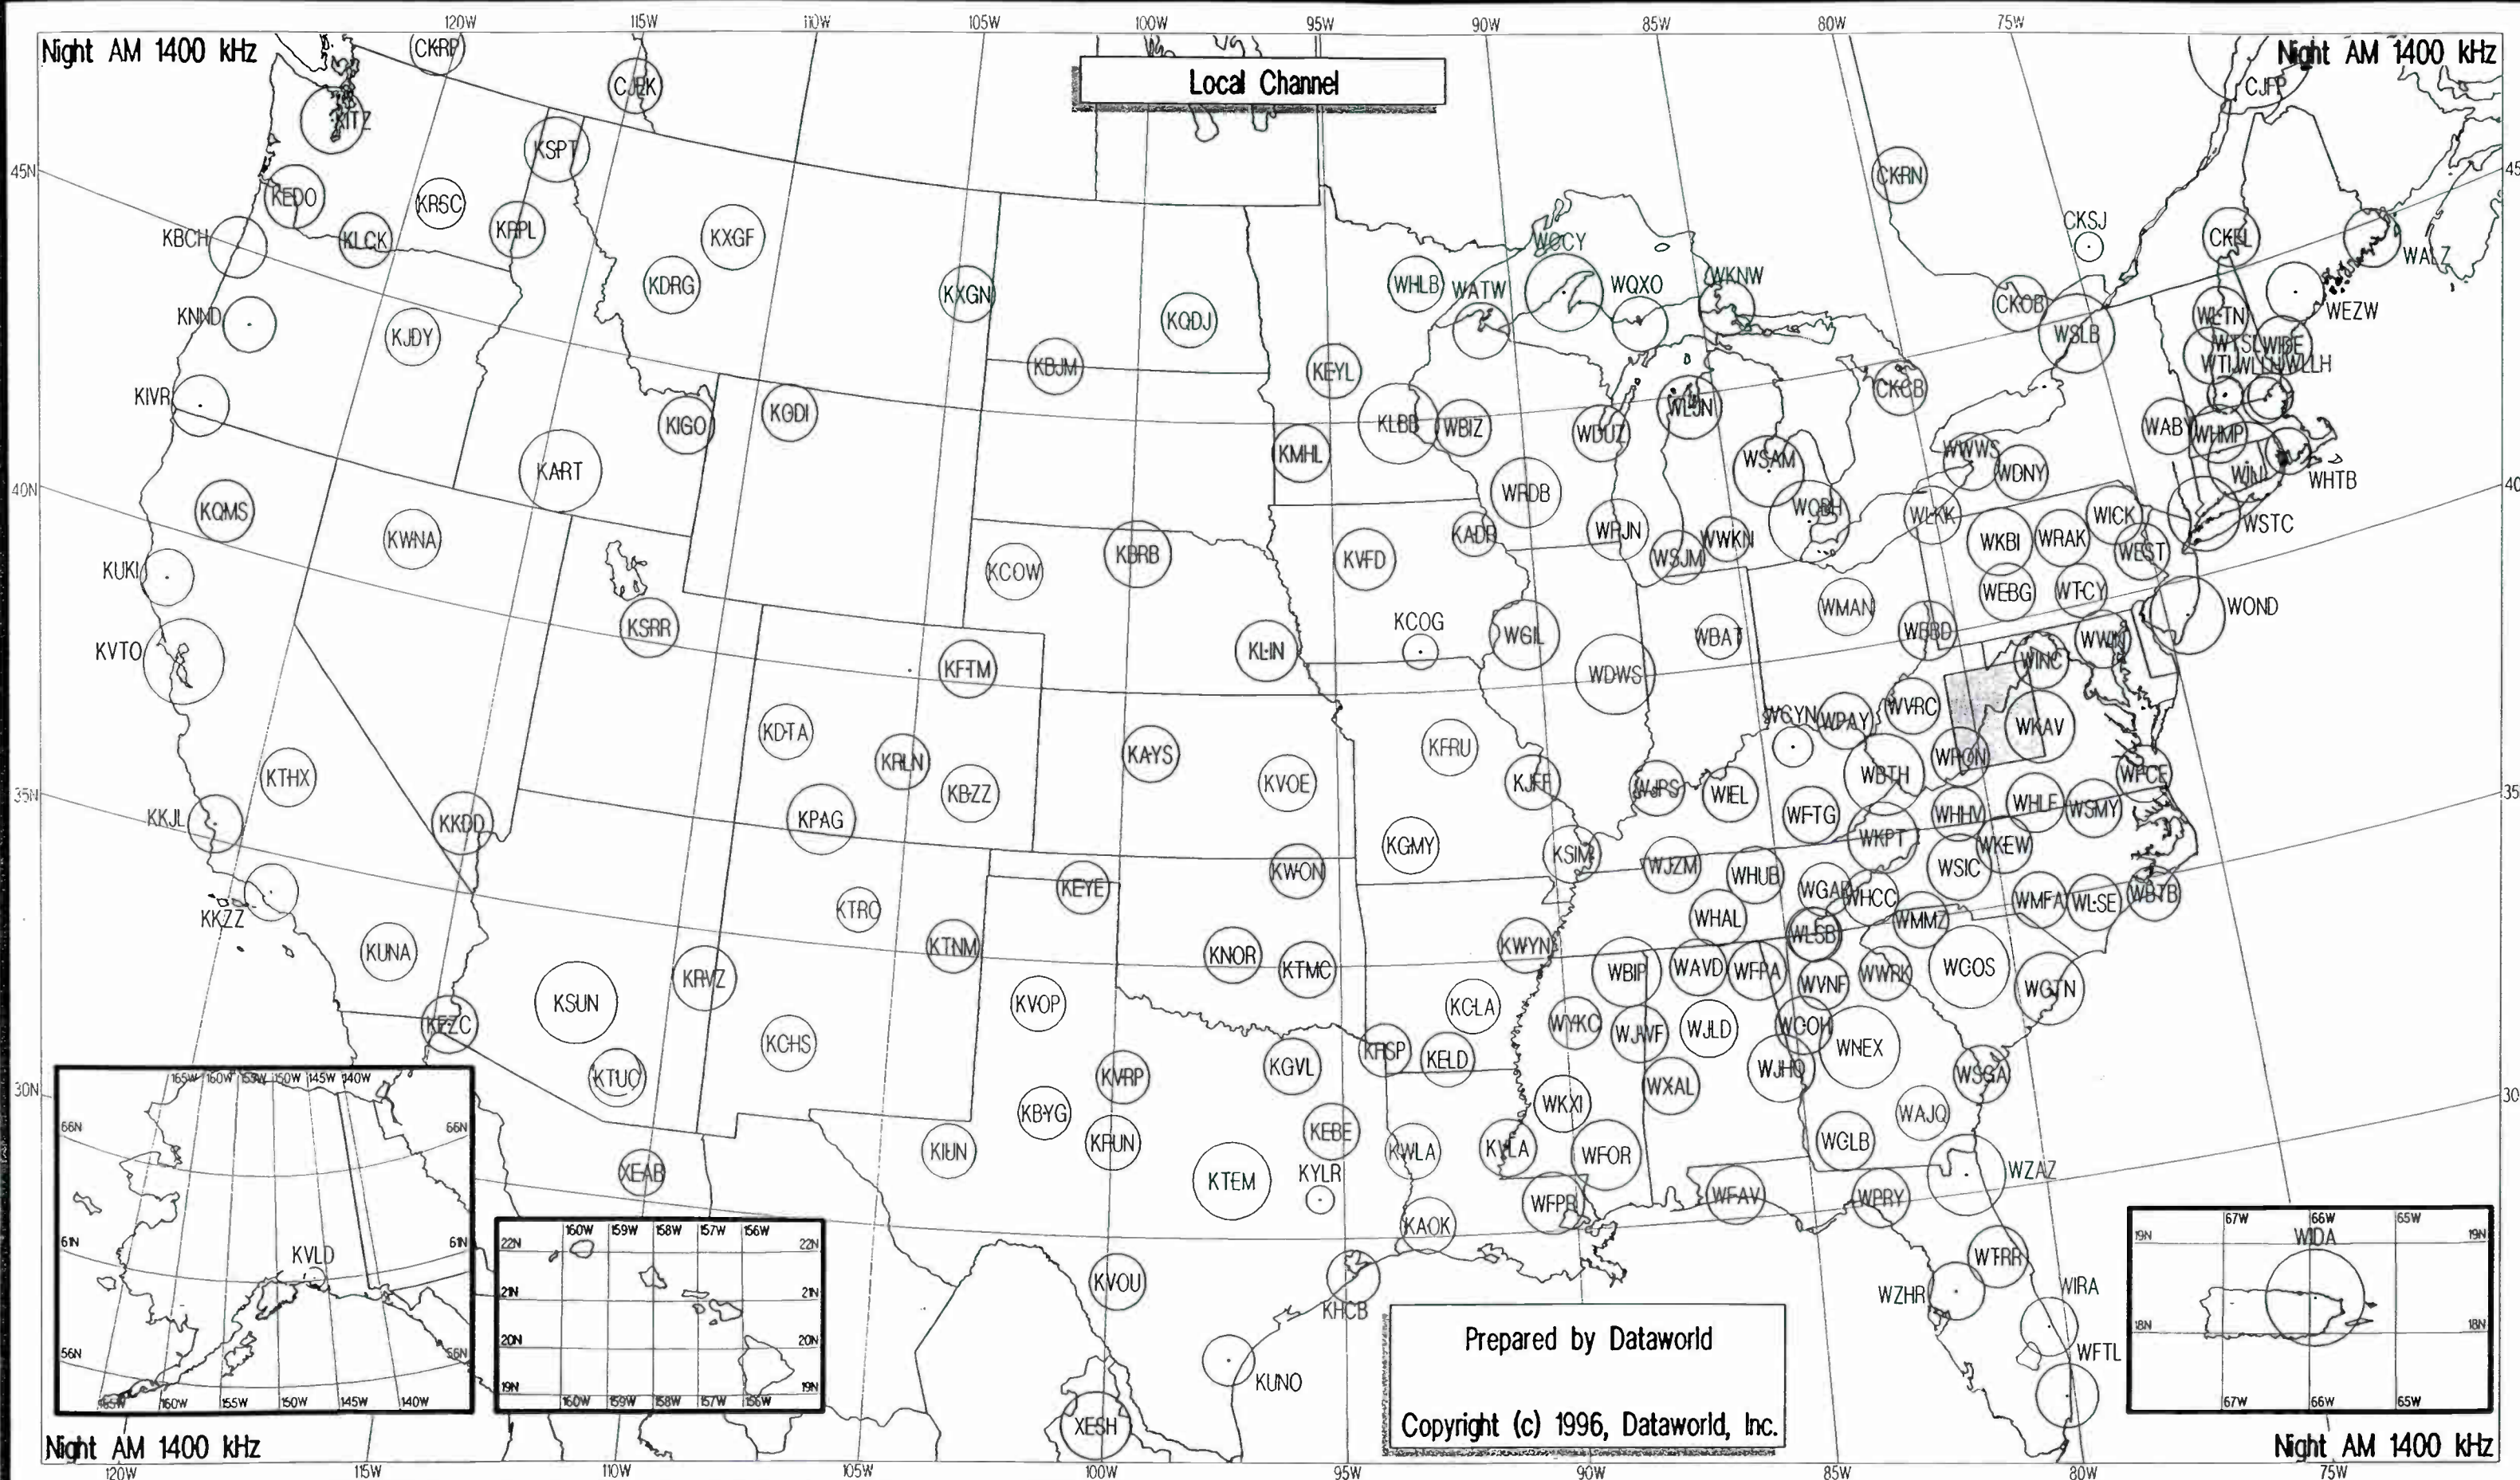

Regional Channel

Night AM 1390 kHz

Night AM 1390 kHz

Prepared by Dataworld

Copyright (c) 1996, Dataworld, Inc.

Night AM 1400 kHz

Night AM 1400 kHz

Local Channel