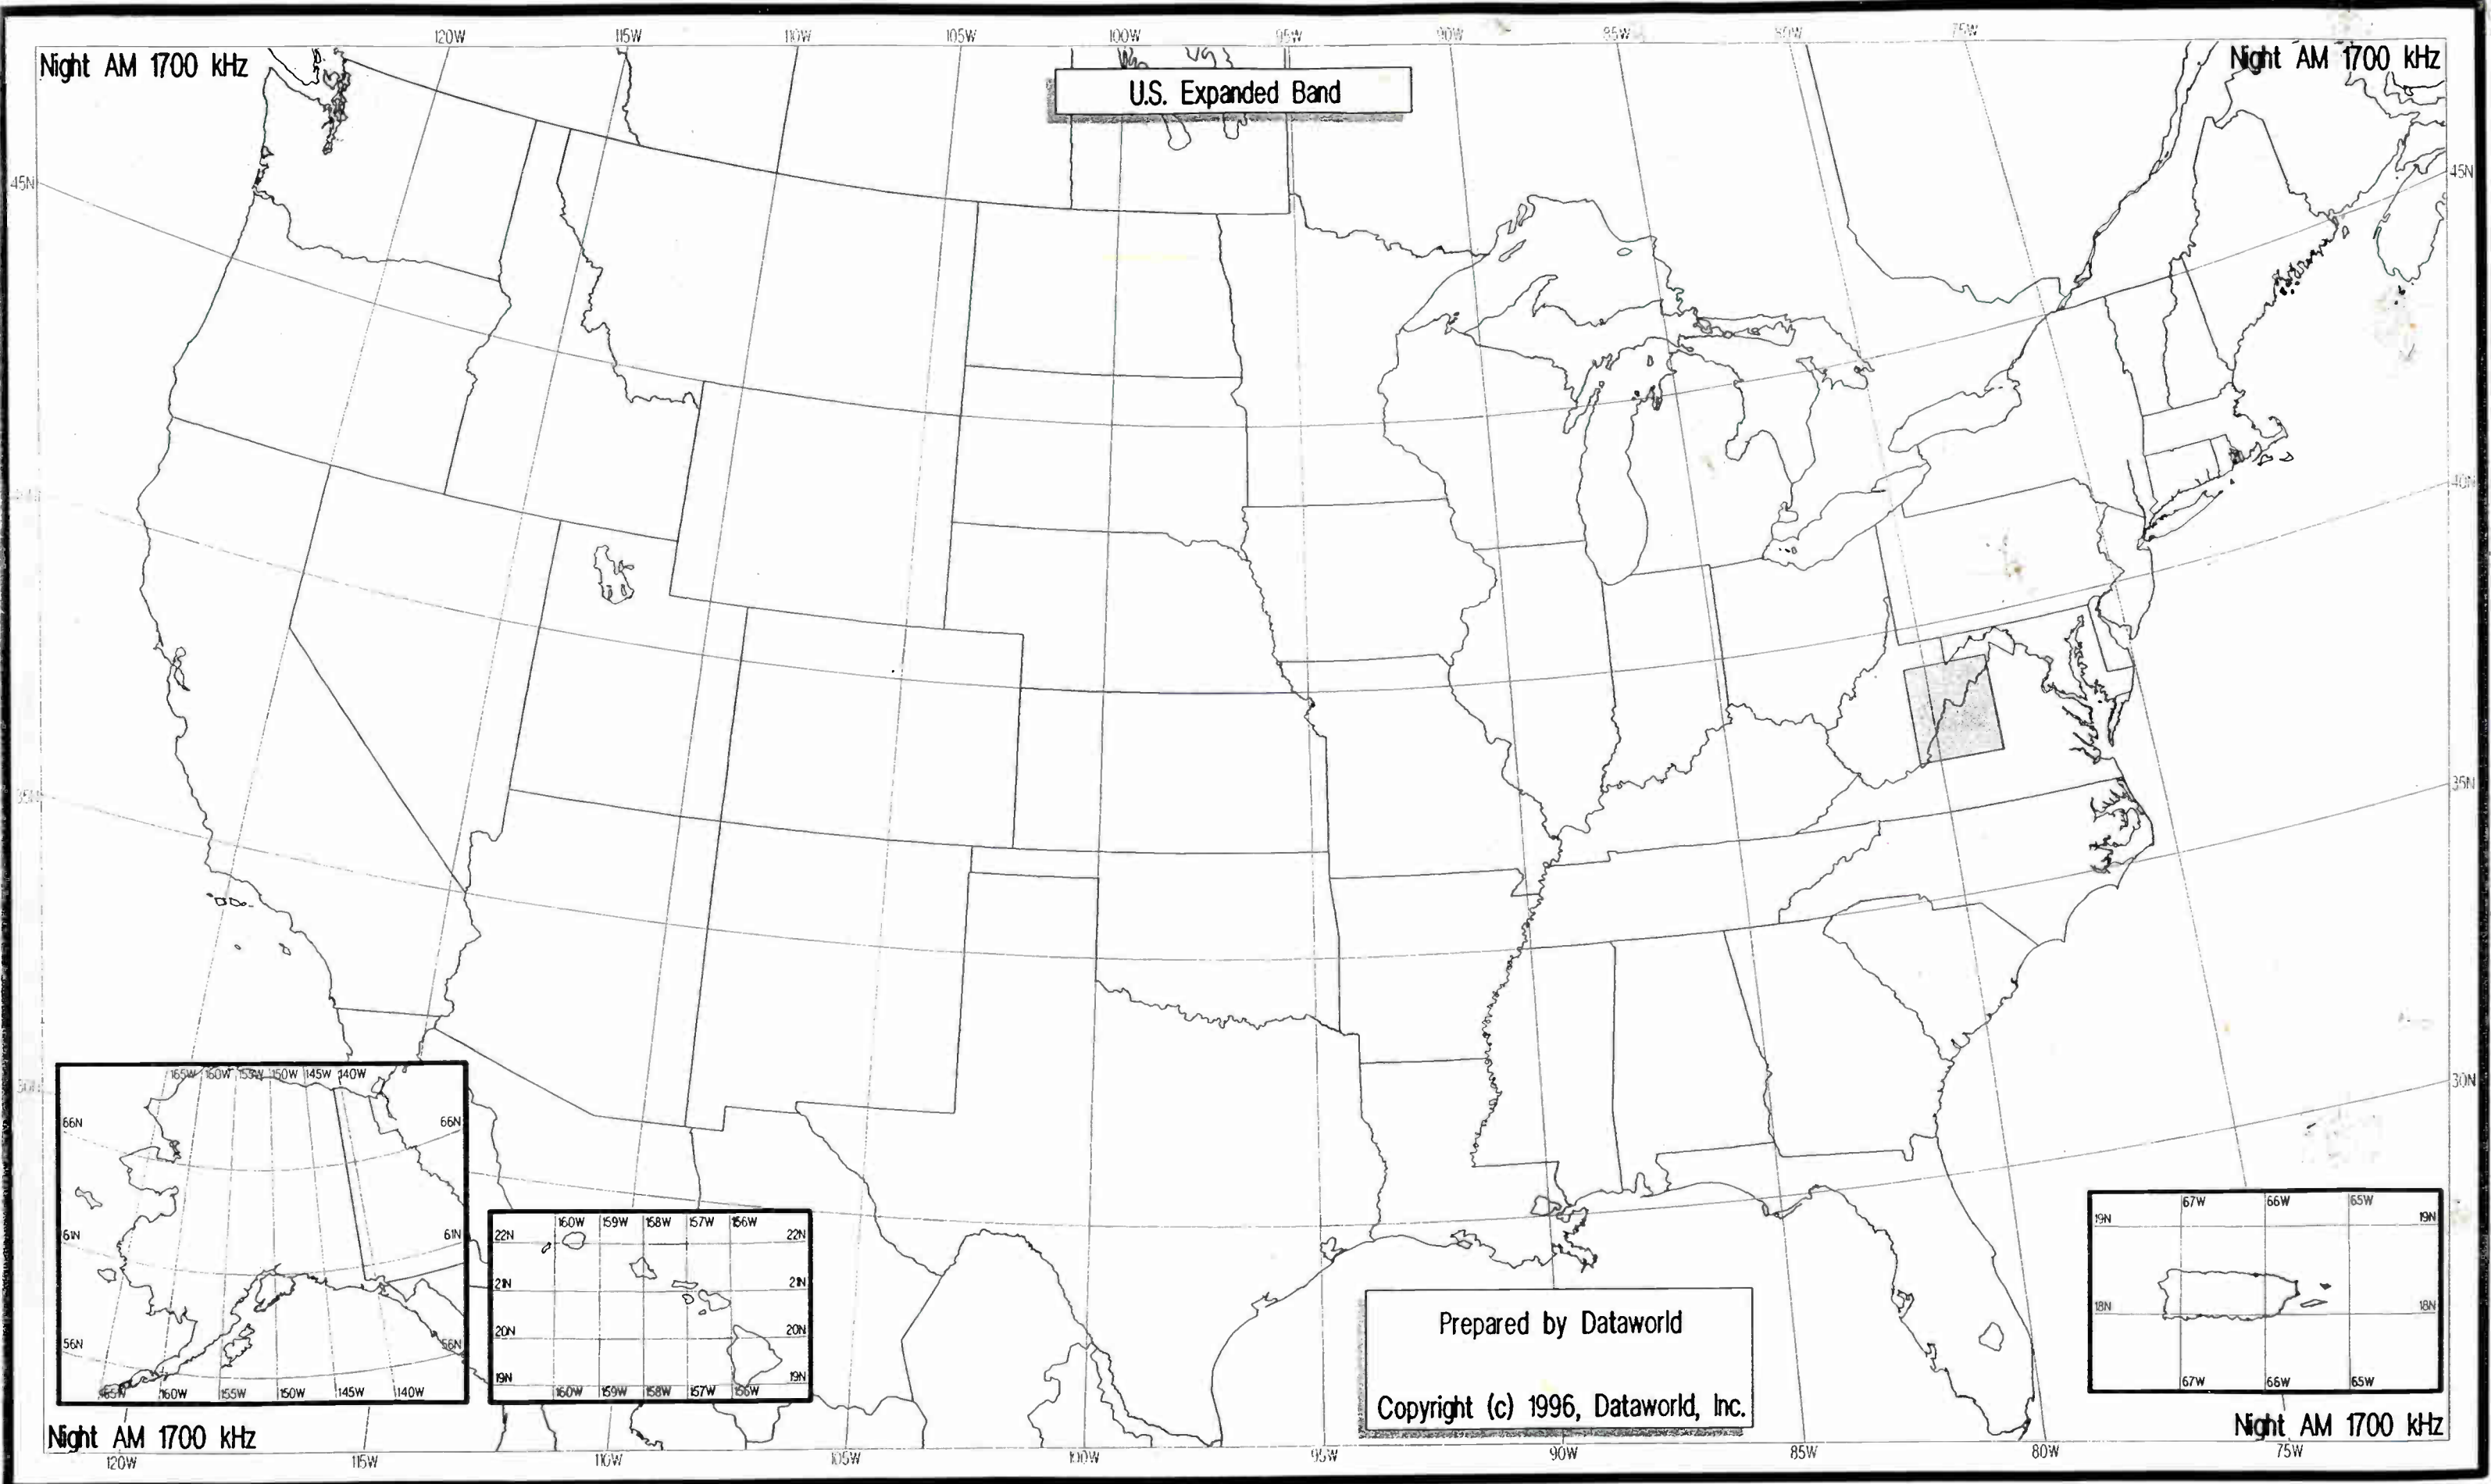

Night AM 1700 kHz

Night AM 1700 kHz

U.S. Expanded Band

Night AM 1700 kHz

Night AM 1700 kHz

Prepared by Dataworld
Copyright (c) 1996, Dataworld, Inc.