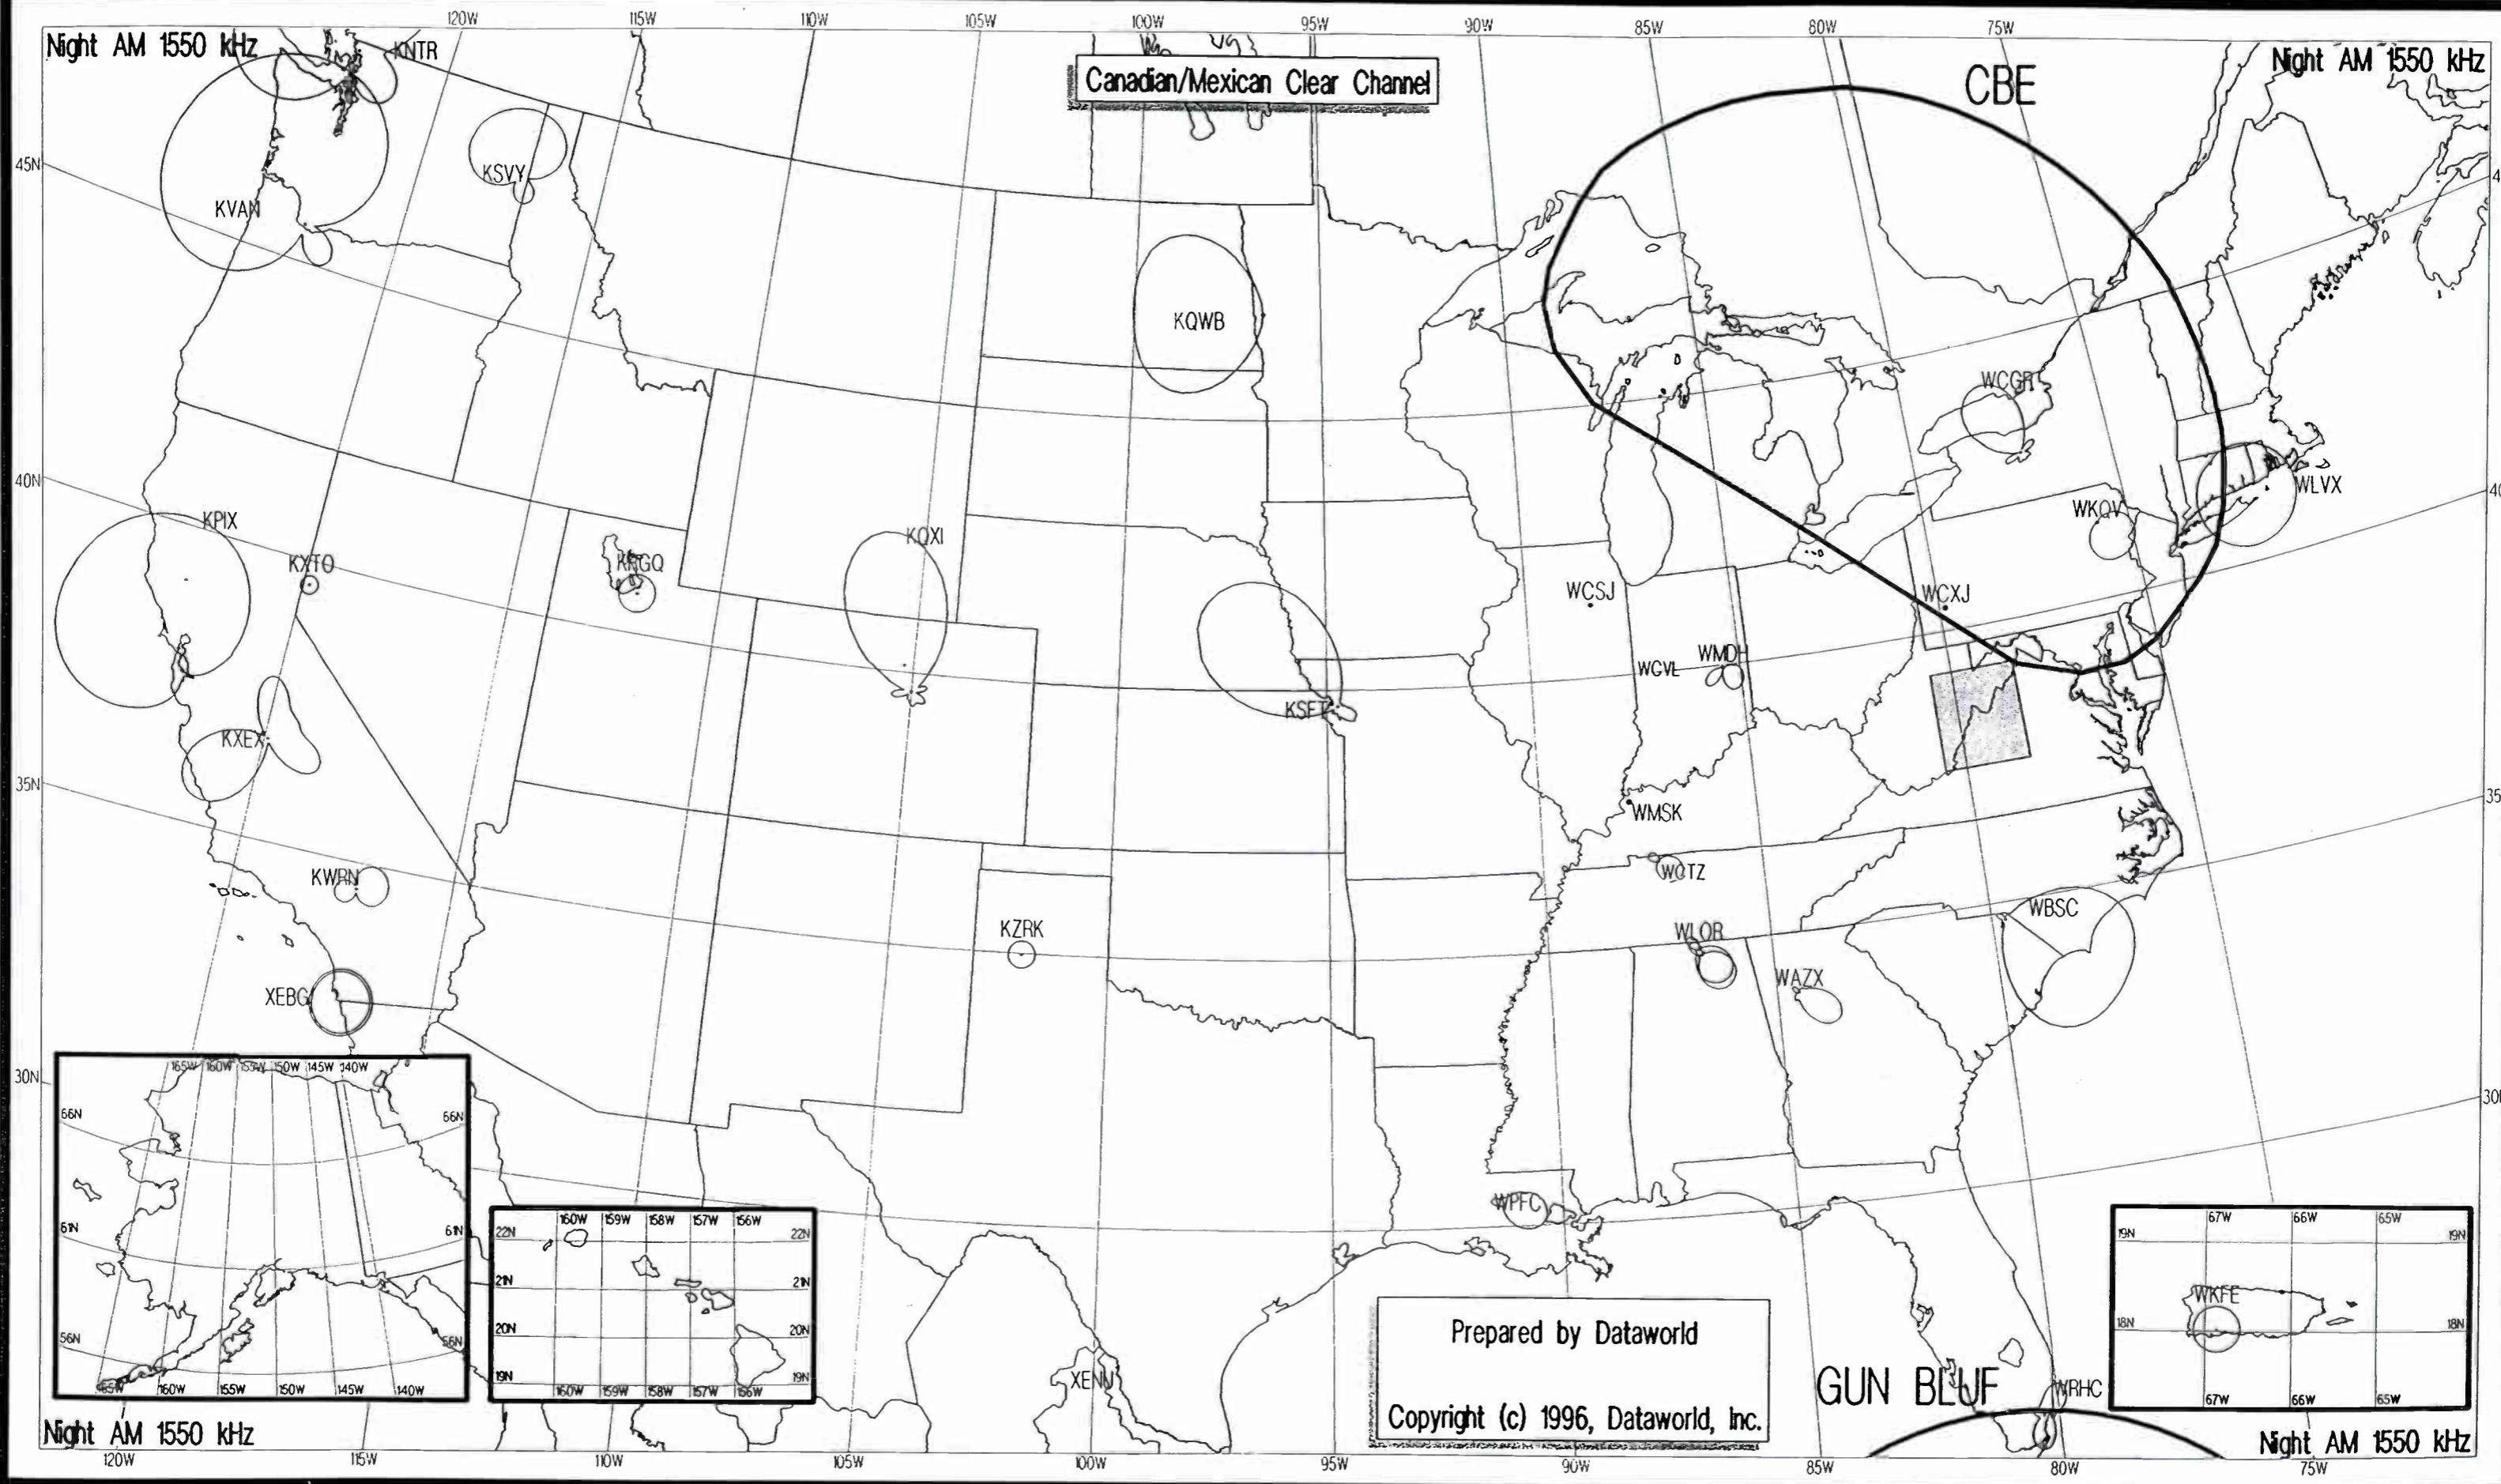

U.S./Bahamas Clear Channel

Night AM 1540 kHz

Night AM 1540 kHz

Prepared by Dataworld
Copyright (c) 1996, Dataworld, Inc.

Night AM 1550 kHz

Night AM 1550 kHz

Canadian/Mexican Clear Channel

CBE