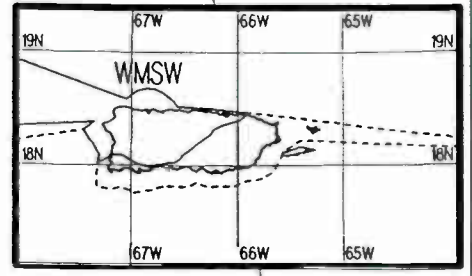

Day AM 1120 kHz

Day AM 1120 kHz

U.S. Clear Channel

Day AM 1120 kHz

Day AM 1120 kHz

Prepared by Dataworld
Copyright (c) 1996, Dataworld, Inc.