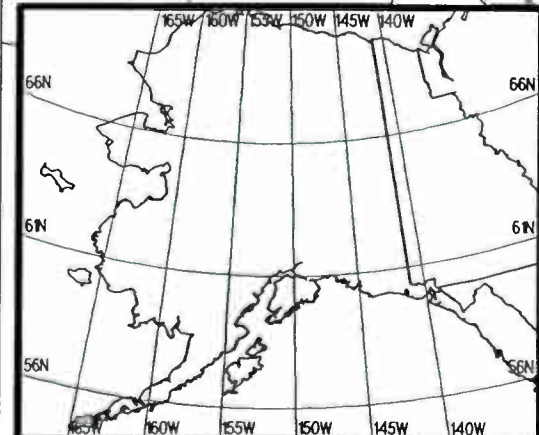

Day AM 1510 kHz

Day AM 1510 kHz

U.S. Clear Channel

Prepared by Dataworld
Copyright (c) 1996, Dataworld, Inc.

Day AM 1510 kHz

Day AM 1510 kHz