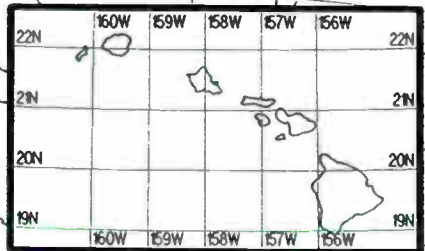

Night AM 680 kHz

U.S. Clear Channel

Prepared by Dataworld
 Copyright (c) 1996, Dataworld, Inc.

Night AM 680 kHz

Night AM 680 kHz

Day AM 680 kHz

Day AM 680 kHz

U.S. Clear Channel