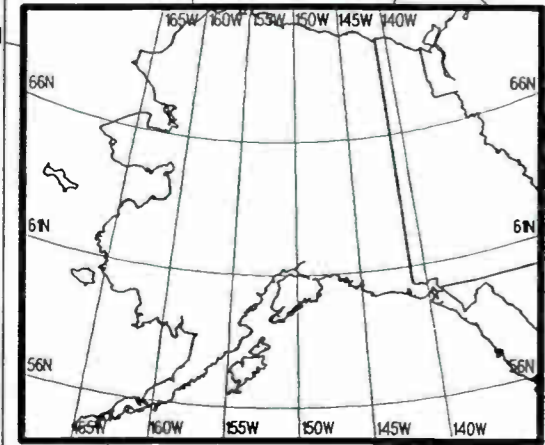

KGOL

Prepared by Dataworld
 Copyright (c) 1996, Dataworld, Inc.

Night AM 1180 kHz

Night AM 1180 kHz

Day AM 1180 kHz

Day AM 1180 kHz

U.S. Clear Channel

Prepared by Dataworld
 Copyright (c) 1996, Dataworld, Inc.