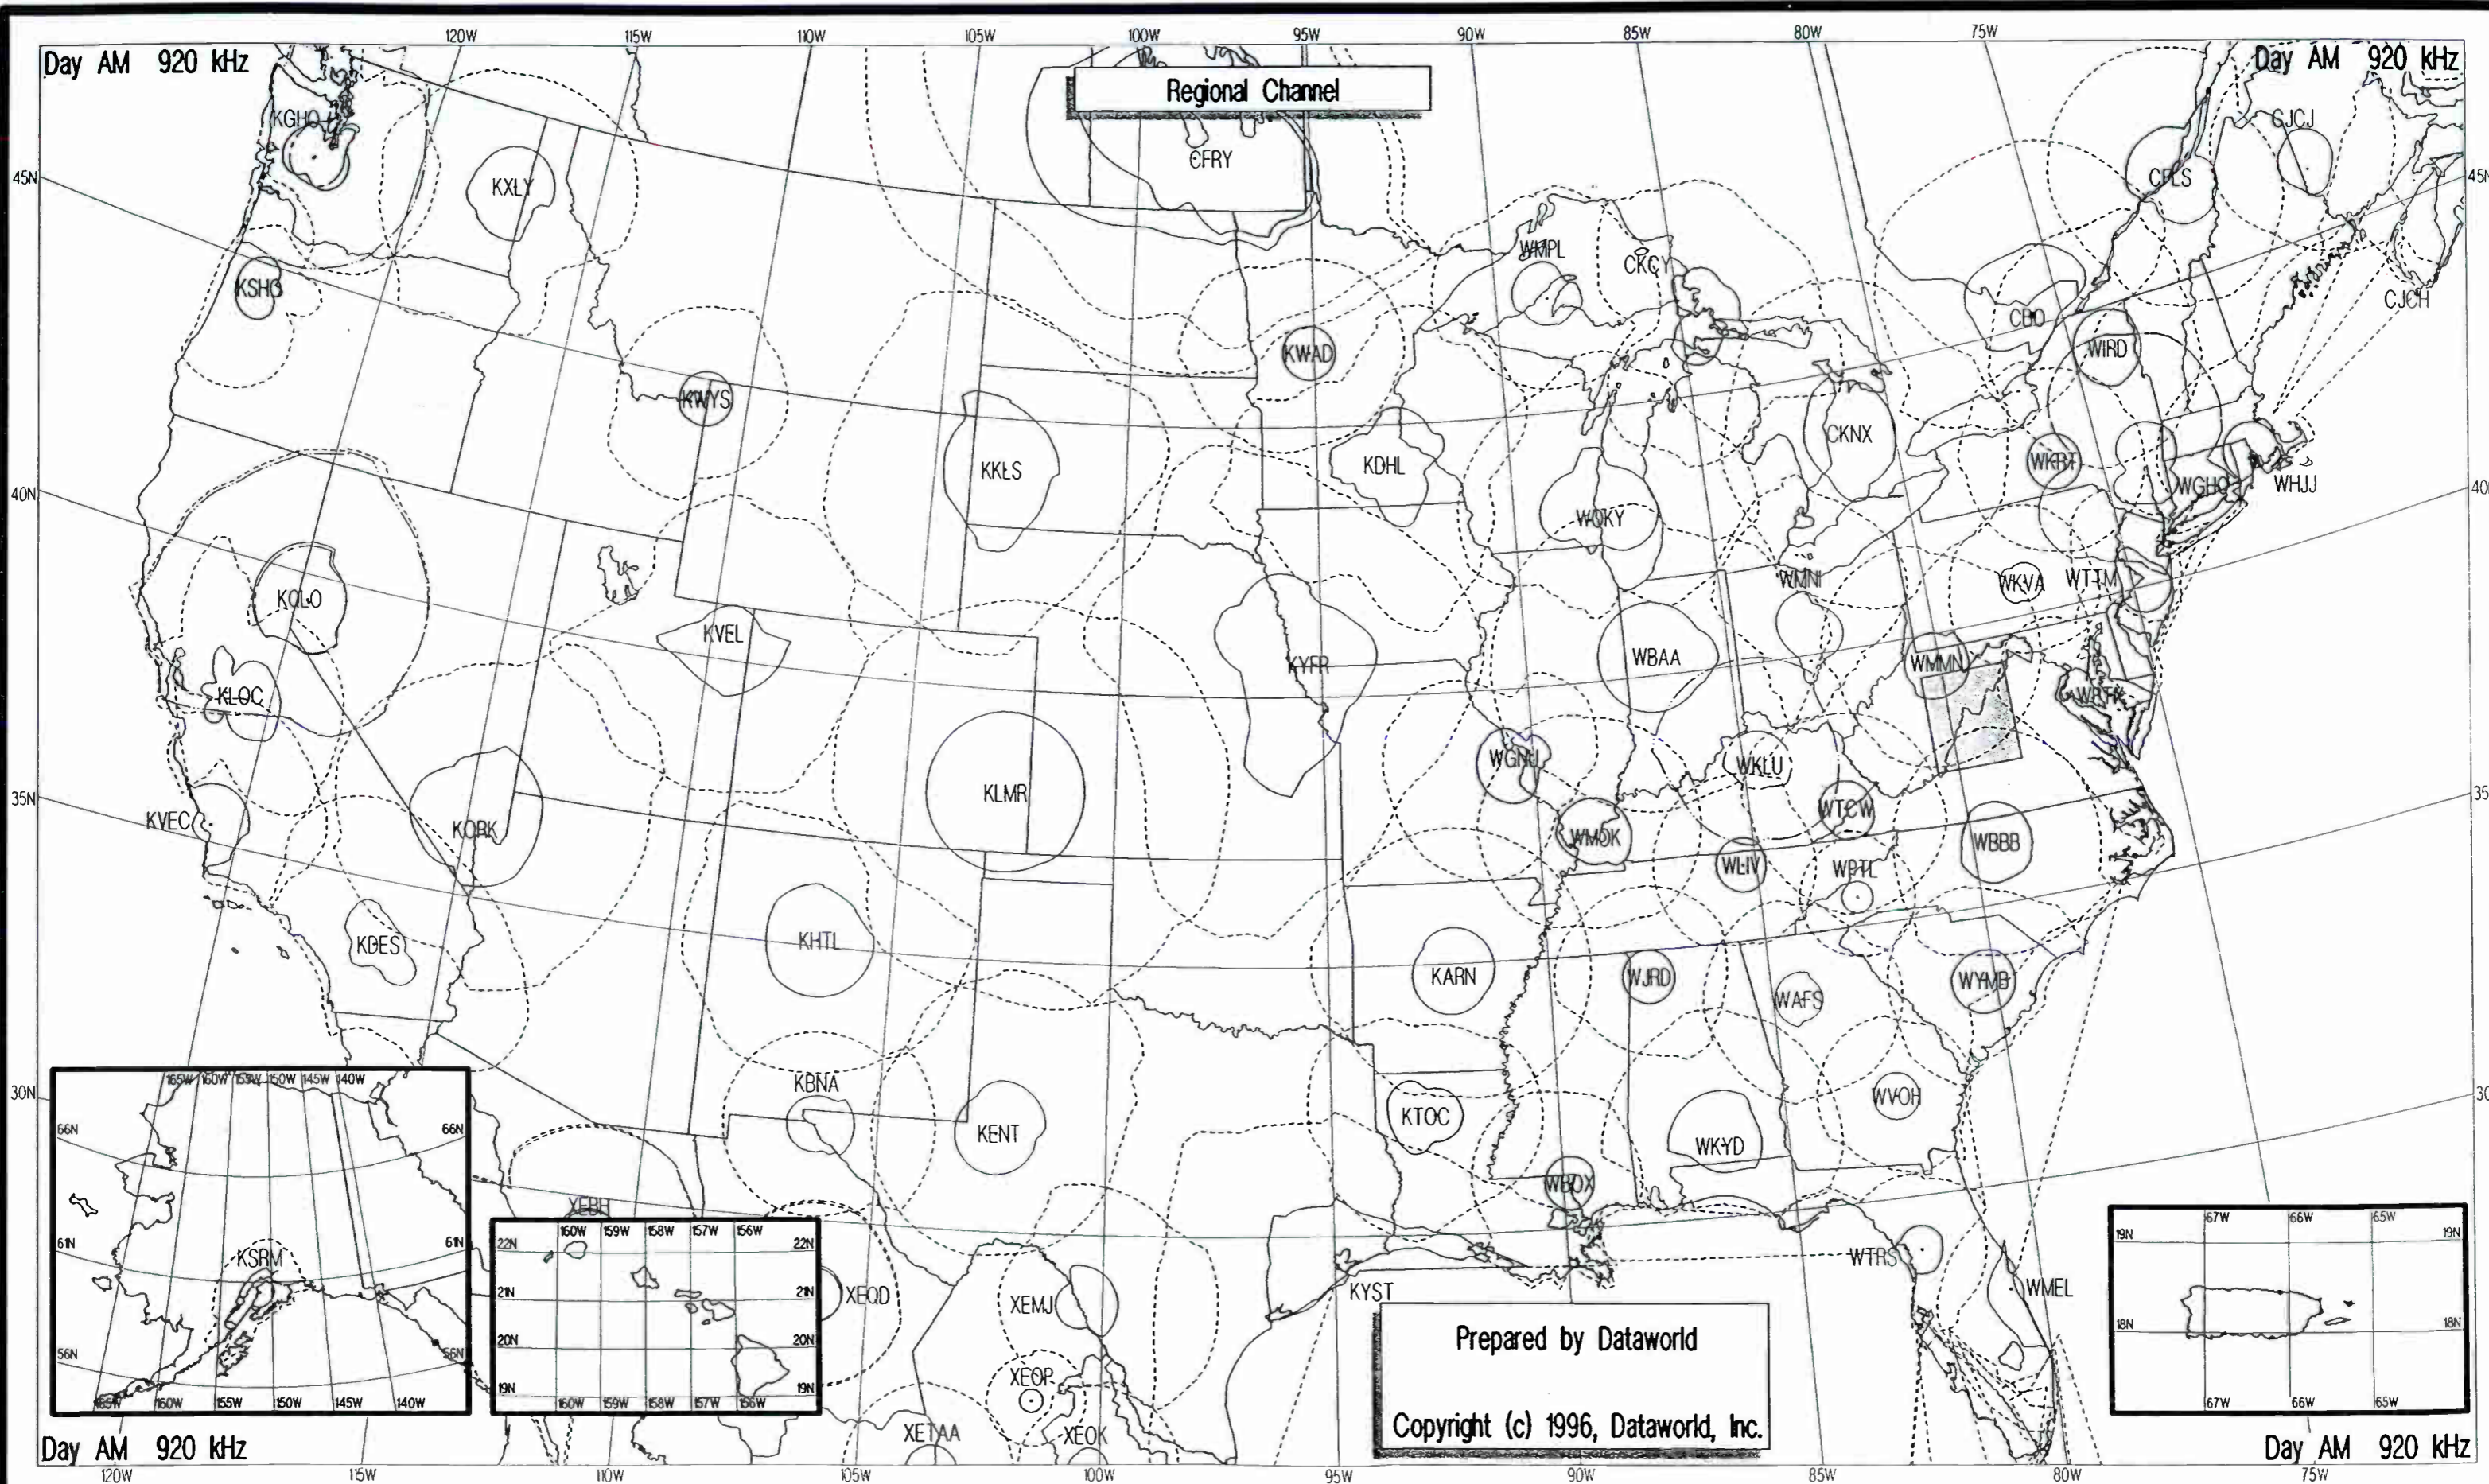

Day AM 920 kHz

Day AM 920 kHz

Regional Channel

Prepared by Dataworld
Copyright (c) 1996, Dataworld, Inc.