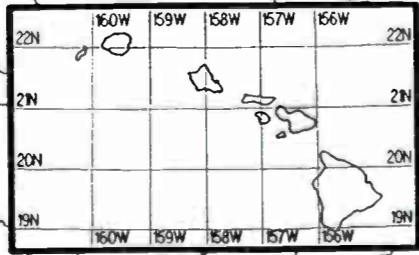

WLAC

KNSE

KFNN

WJLB

WNLG

NEW C

Prepared by Dataworld
 Copyright (c) 1996, Dataworld, Inc.

Night AM 1510 kHz