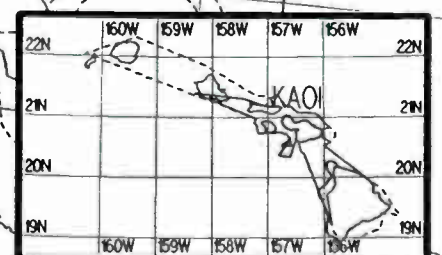

Day AM 1110 kHz

Day AM 1110 kHz

U.S. Clear Channel

Prepared by Dataworld
Copyright (c) 1996, Dataworld, Inc.

Day AM 1110 kHz

Day AM 1110 kHz