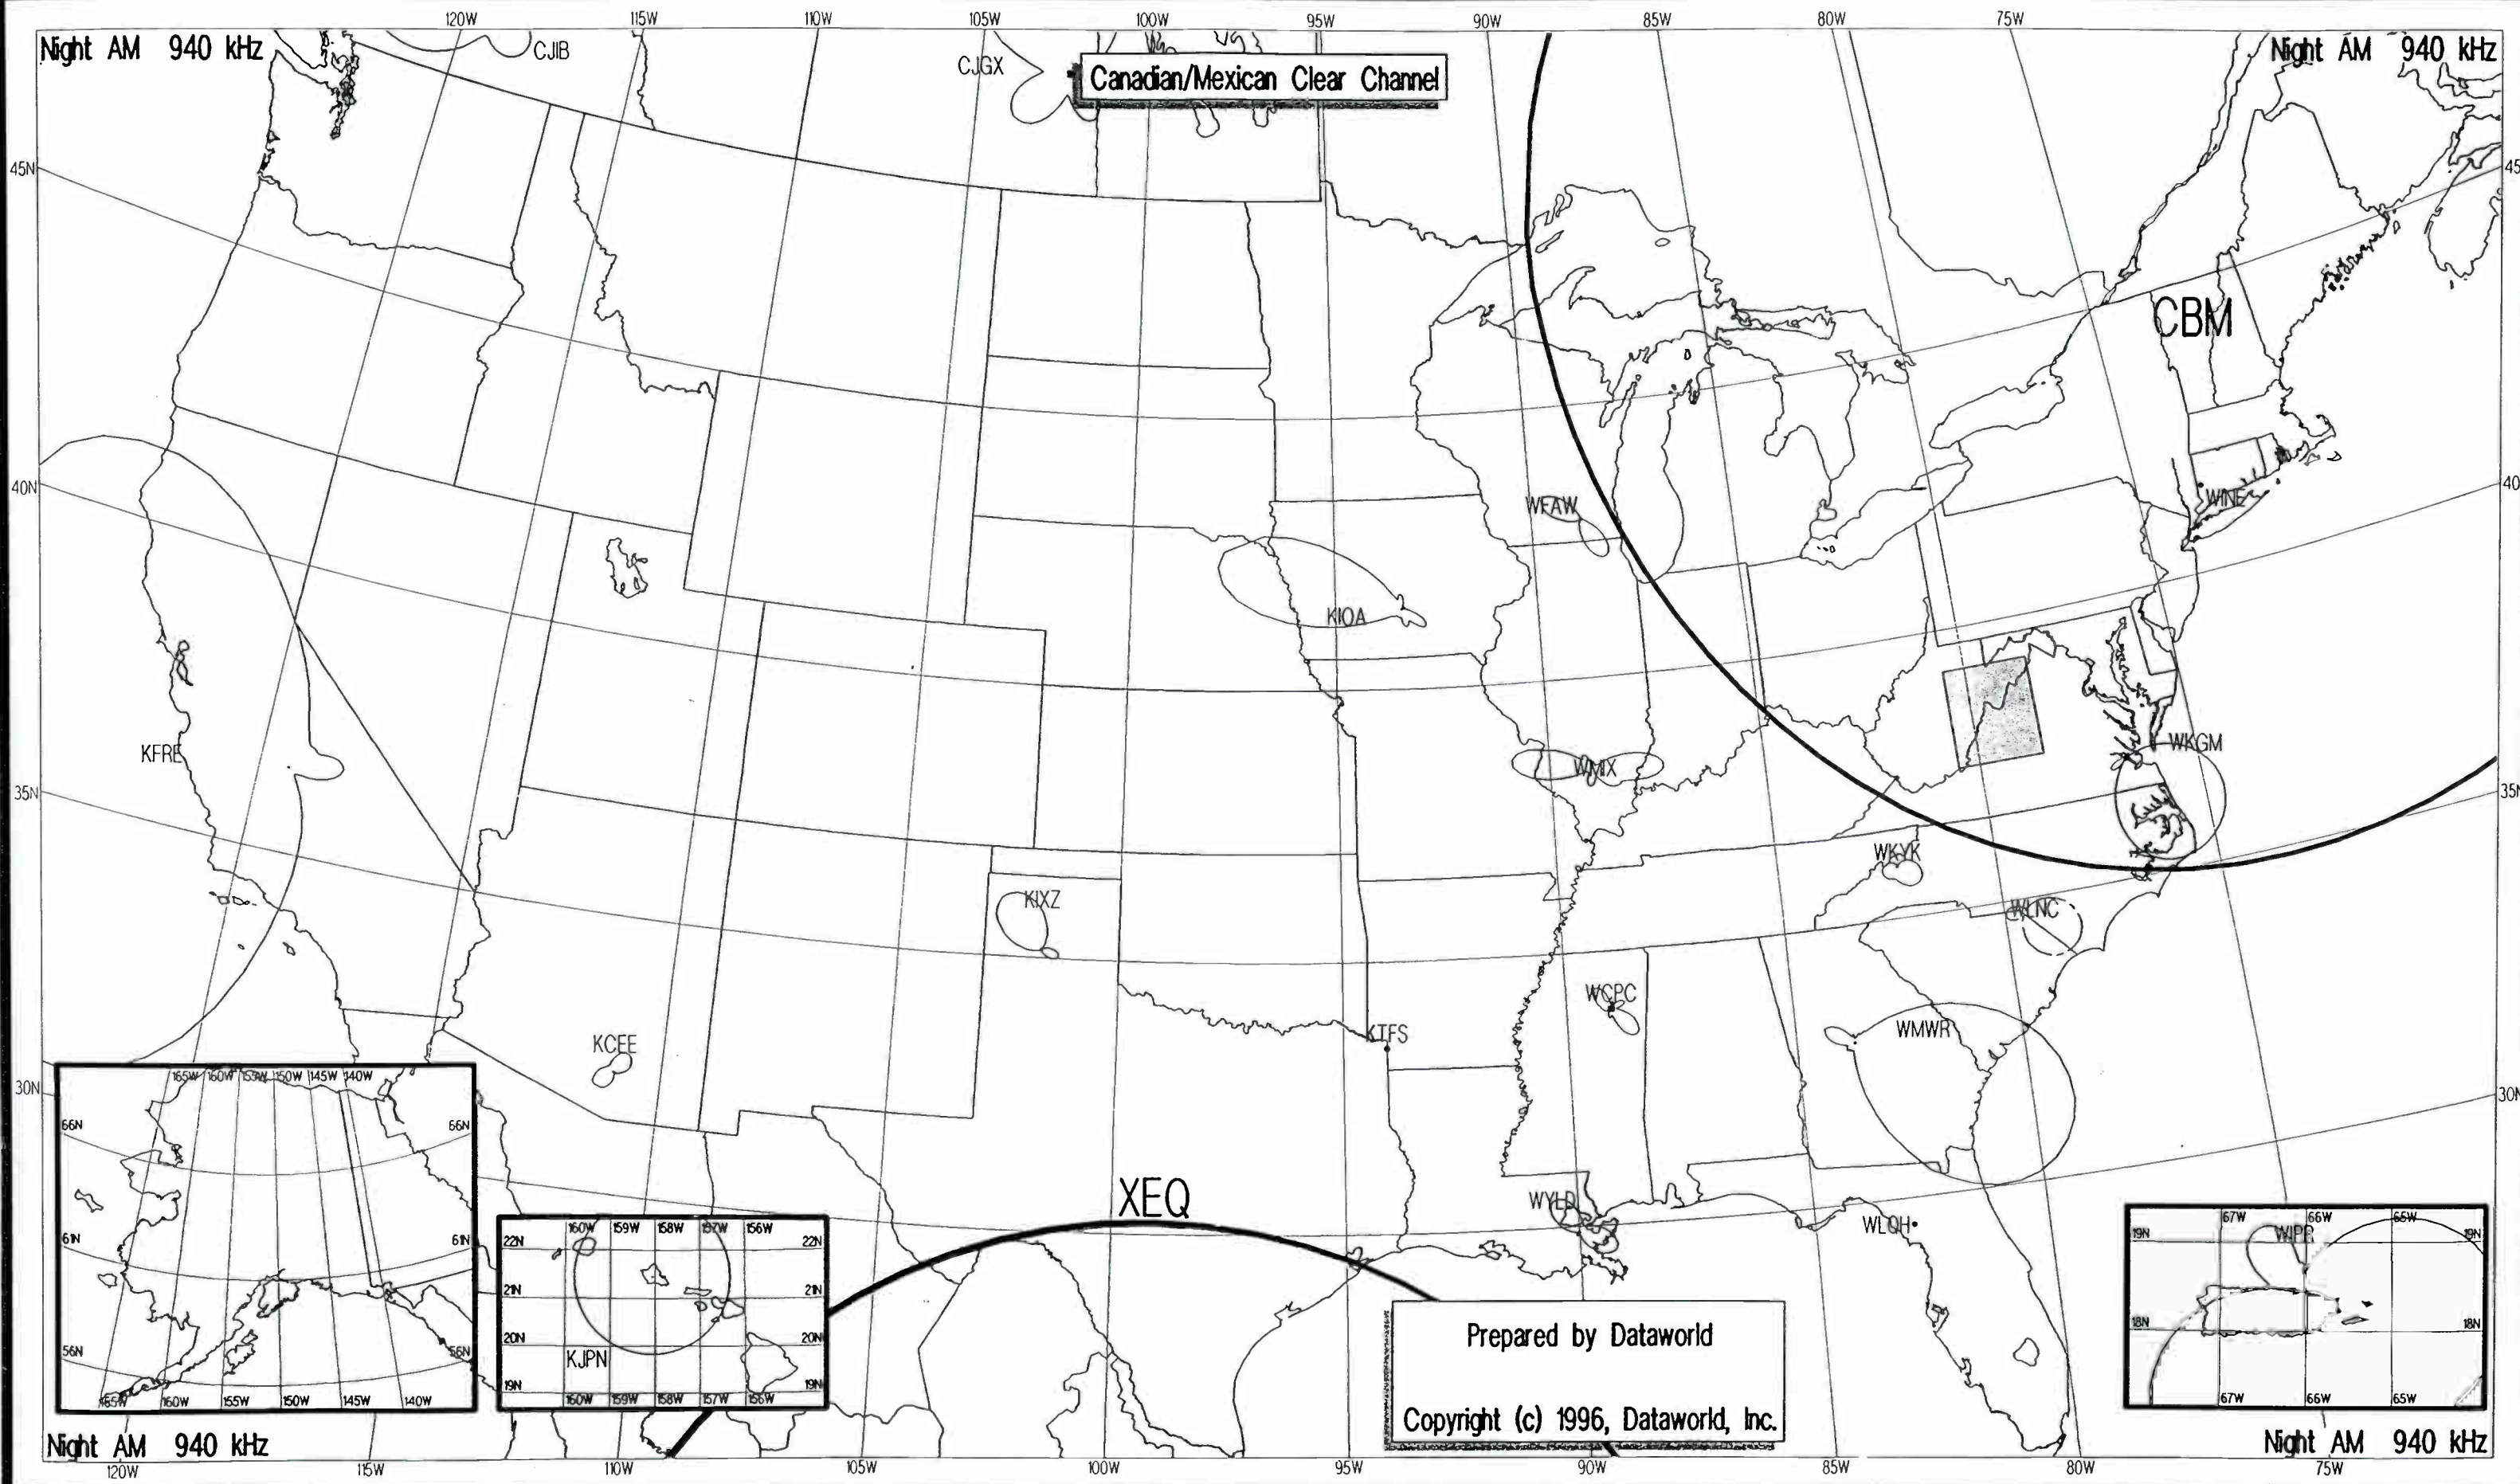

Prepared by Dataworld
 Copyright (c) 1996, Dataworld, Inc.

Night AM 930 kHz

Night AM 930 kHz

Night AM 940 kHz

Night AM 940 kHz

Canadian/Mexican Clear Channel

Prepared by Dataworld
 Copyright (c) 1996, Dataworld, Inc.