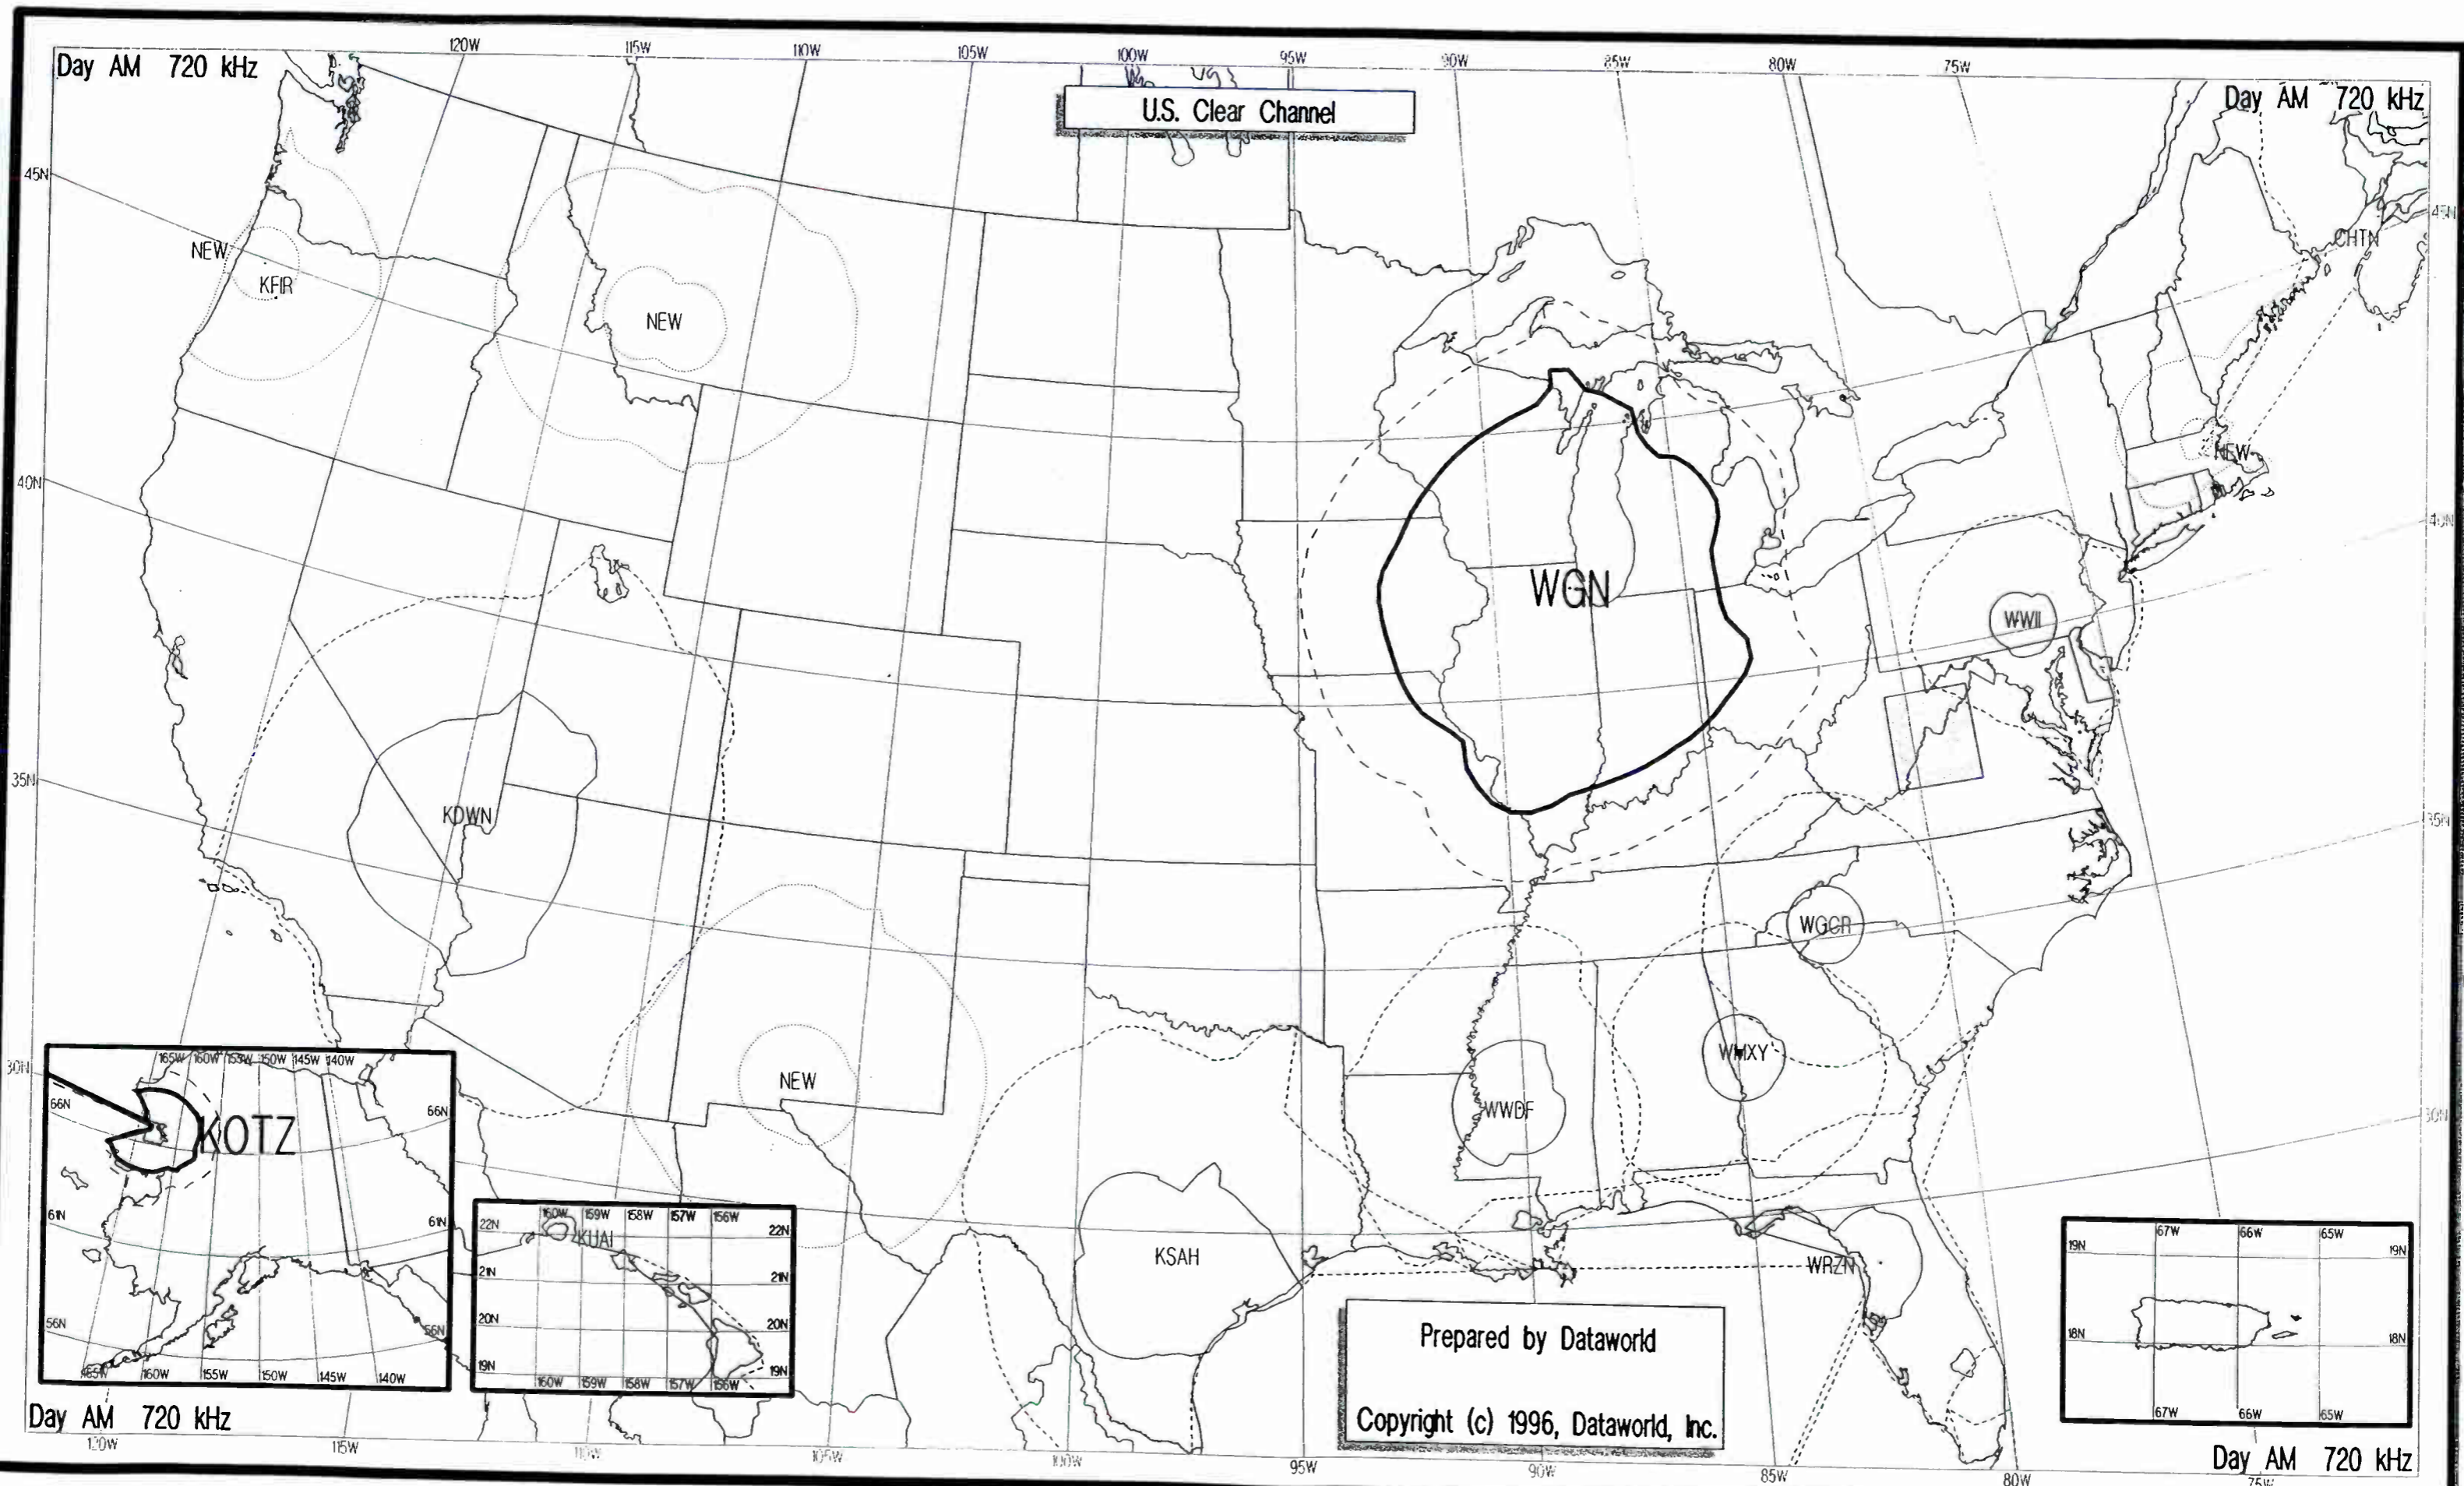

Day AM 720 kHz

Day AM 720 kHz

U.S. Clear Channel

Day AM 720 kHz

Day AM 720 kHz

Prepared by Dataworld
Copyright (c) 1996, Dataworld, Inc.