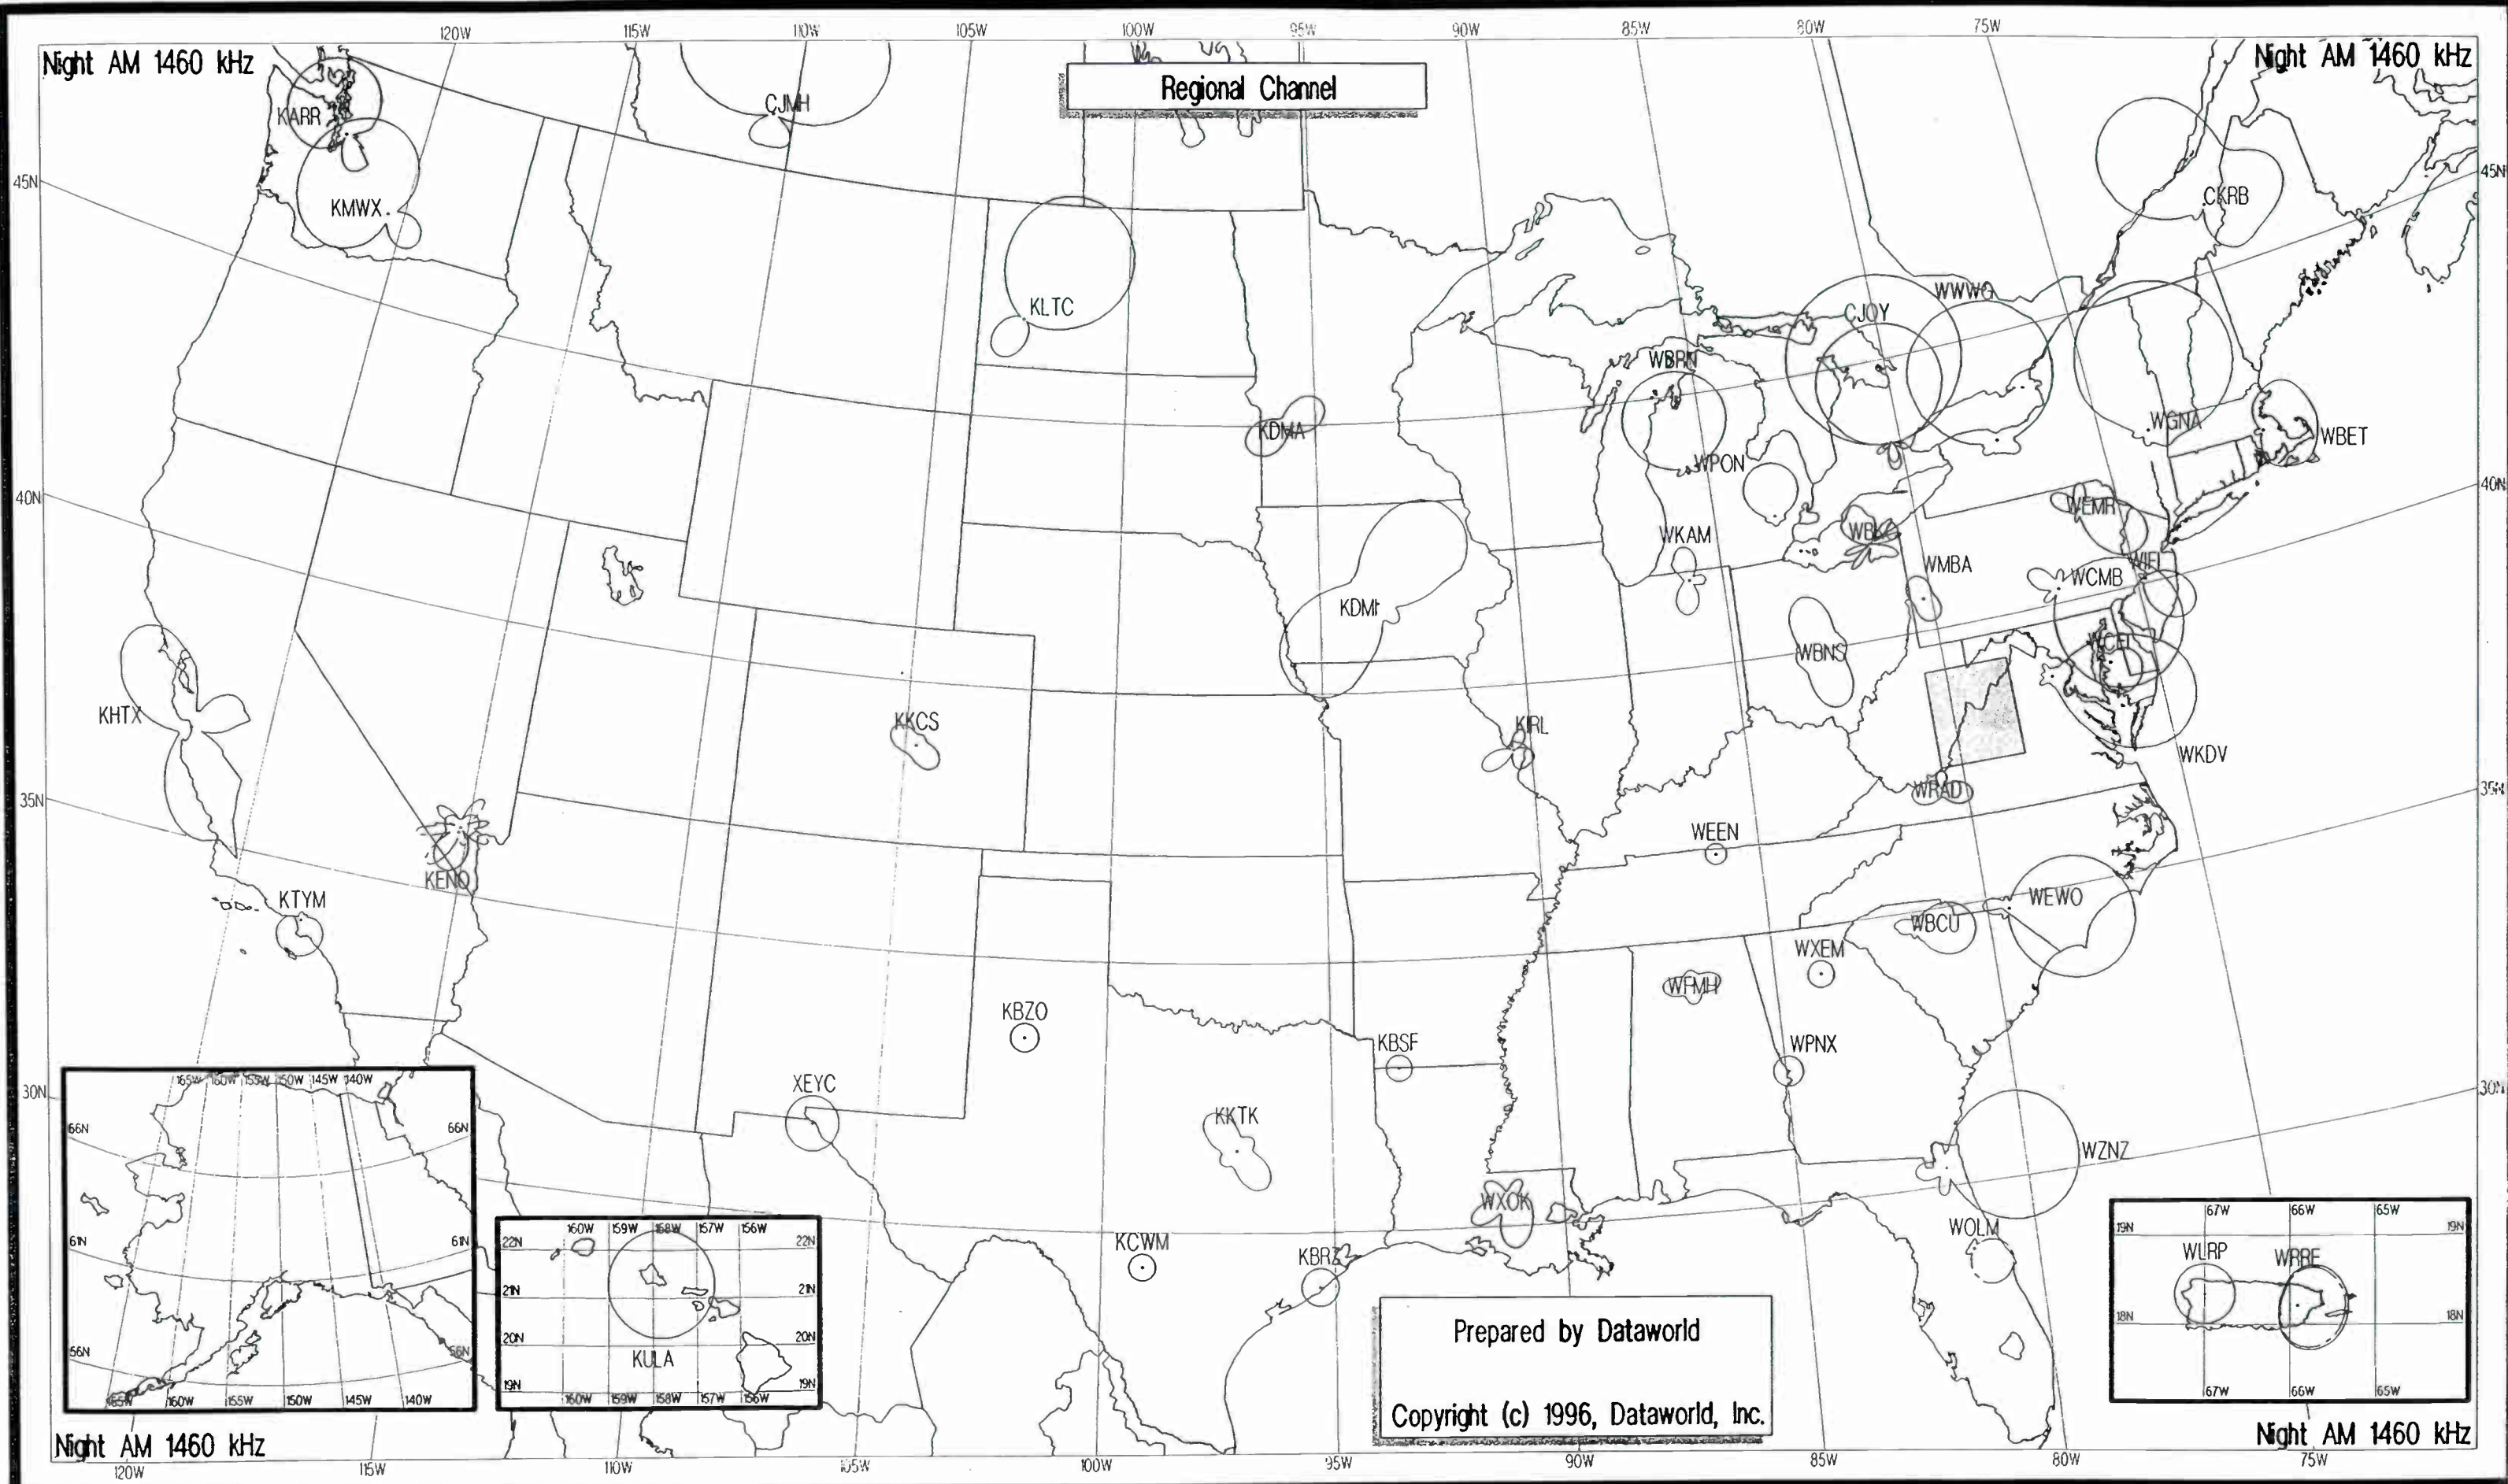

Night AM 1460 kHz

Night AM 1460 kHz

Regional Channel

Prepared by Dataworld
Copyright (c) 1996, Dataworld, Inc.

Night AM 1460 kHz

Night AM 1460 kHz