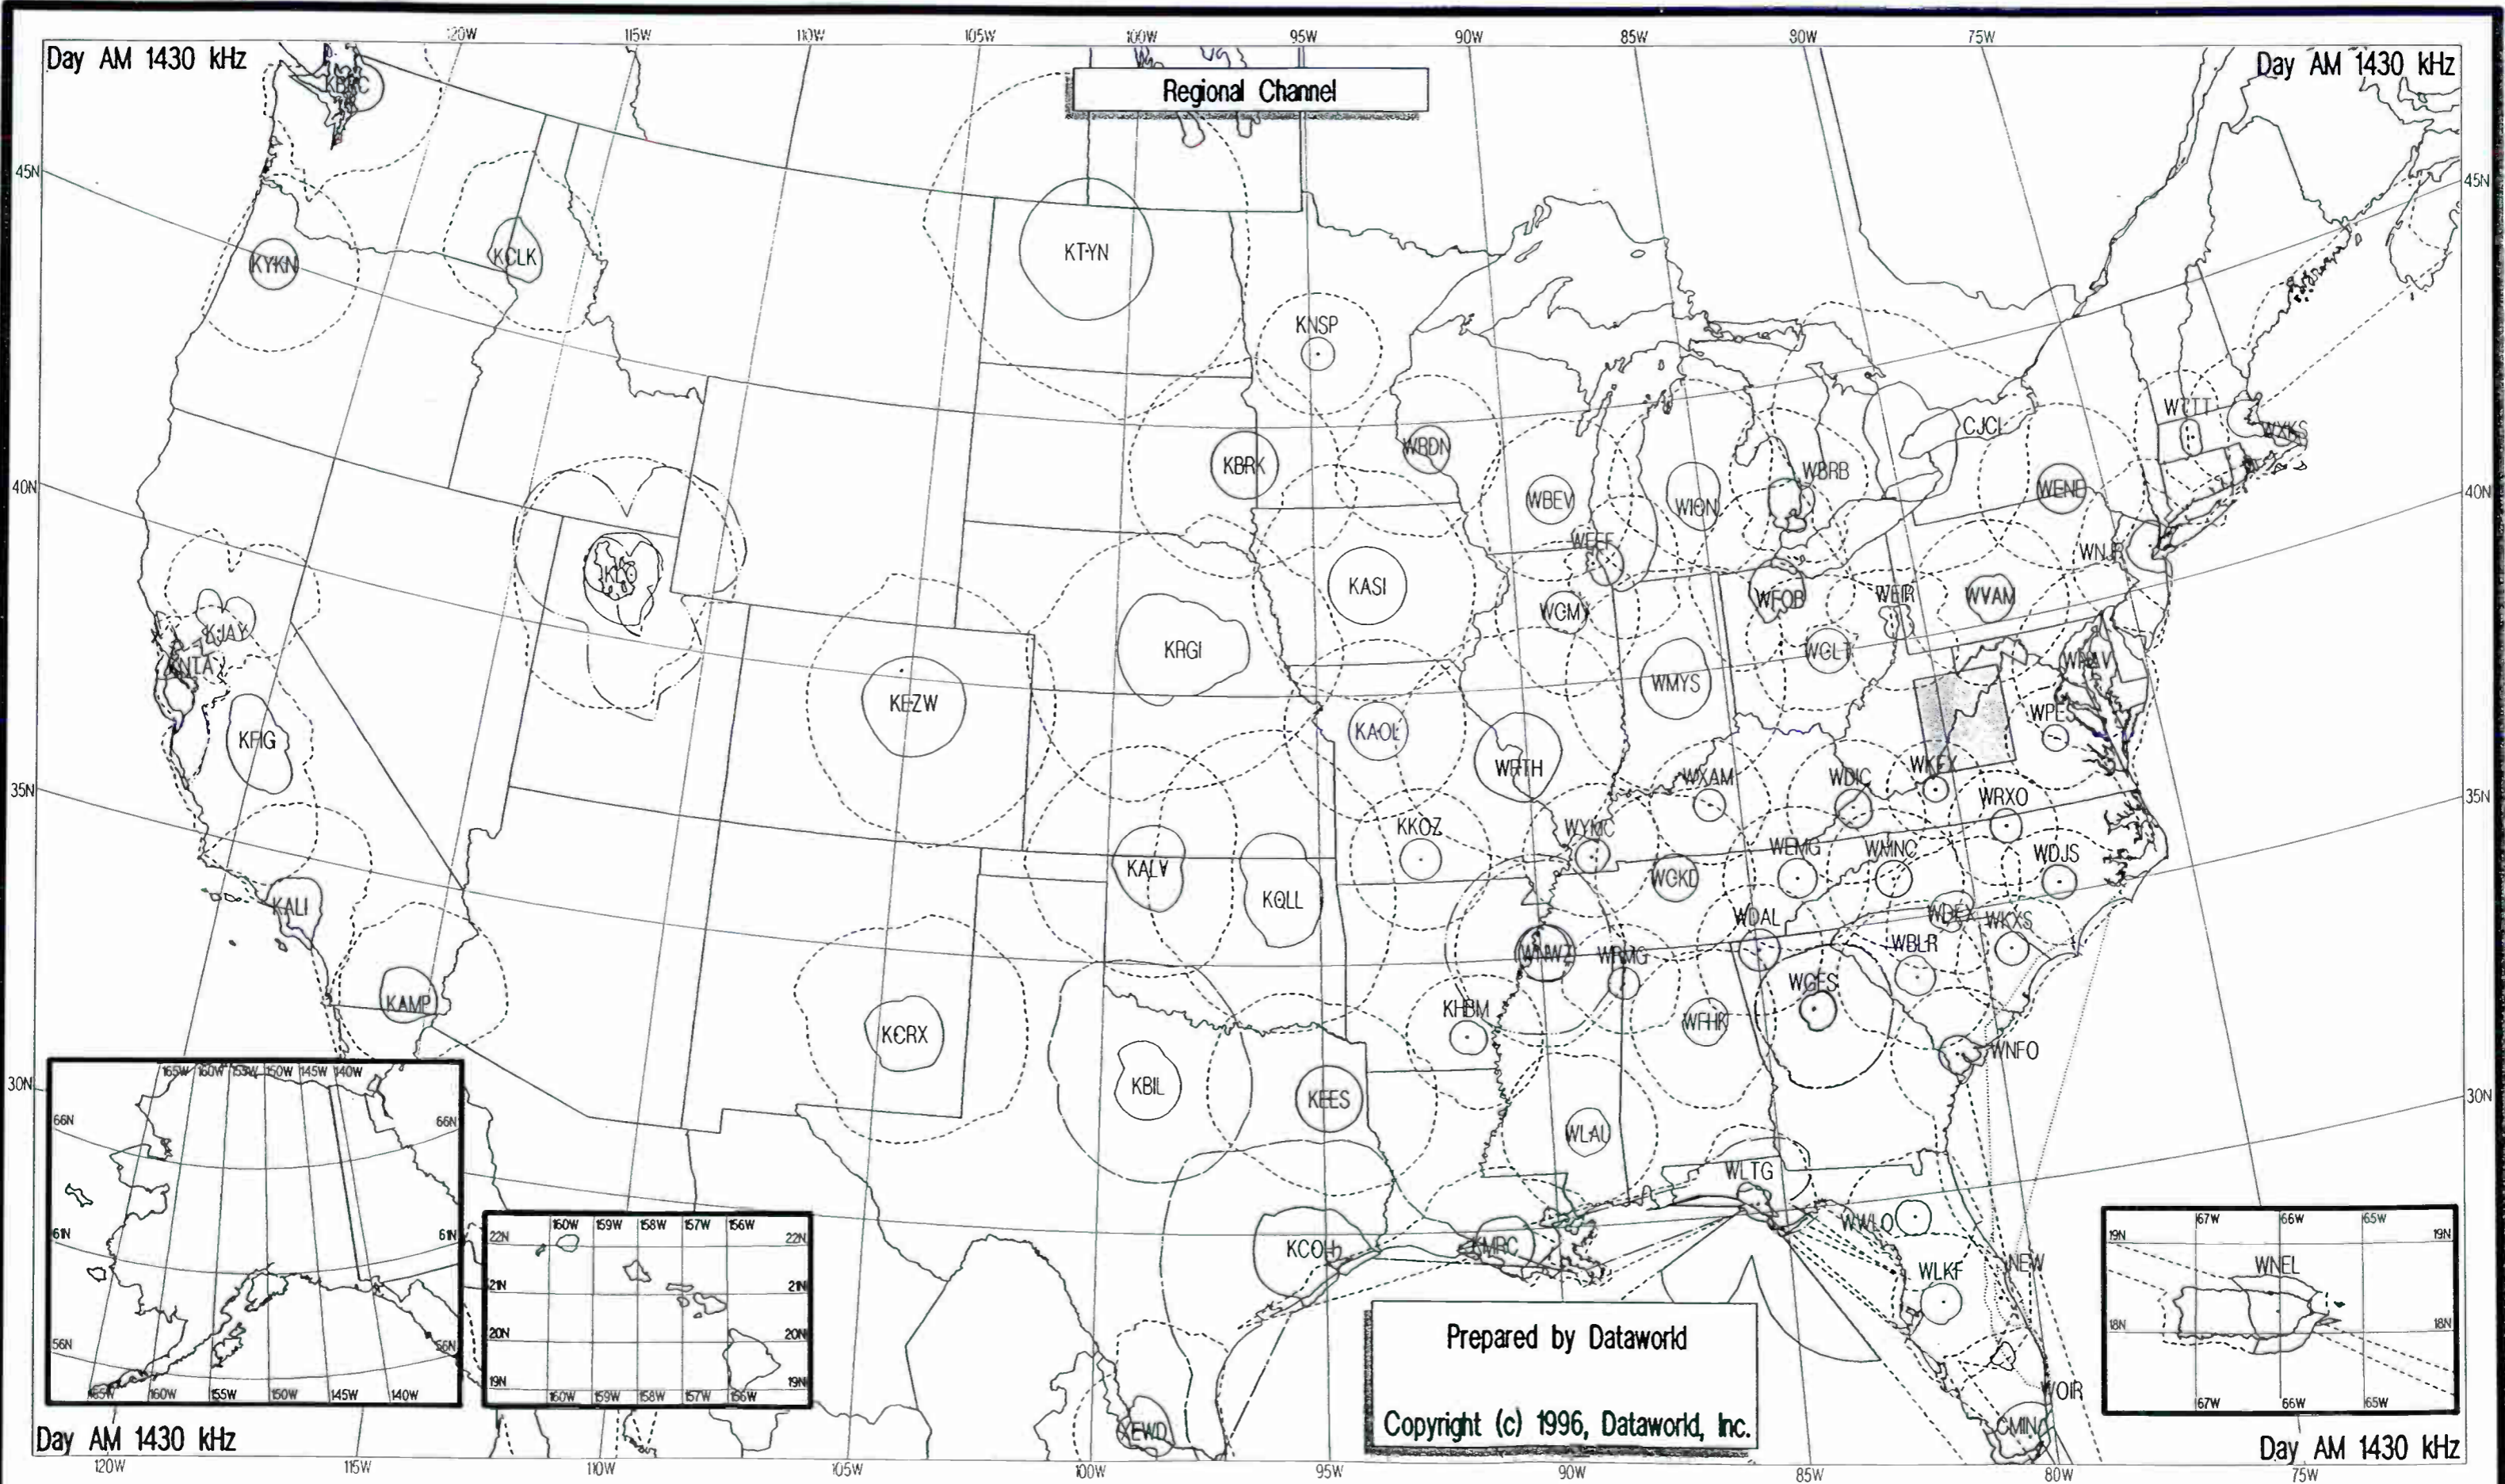

Day AM 1430 kHz

Day AM 1430 kHz

Regional Channel

Day AM 1430 kHz

Day AM 1430 kHz

Prepared by Dataworld
Copyright (c) 1996, Dataworld, Inc.