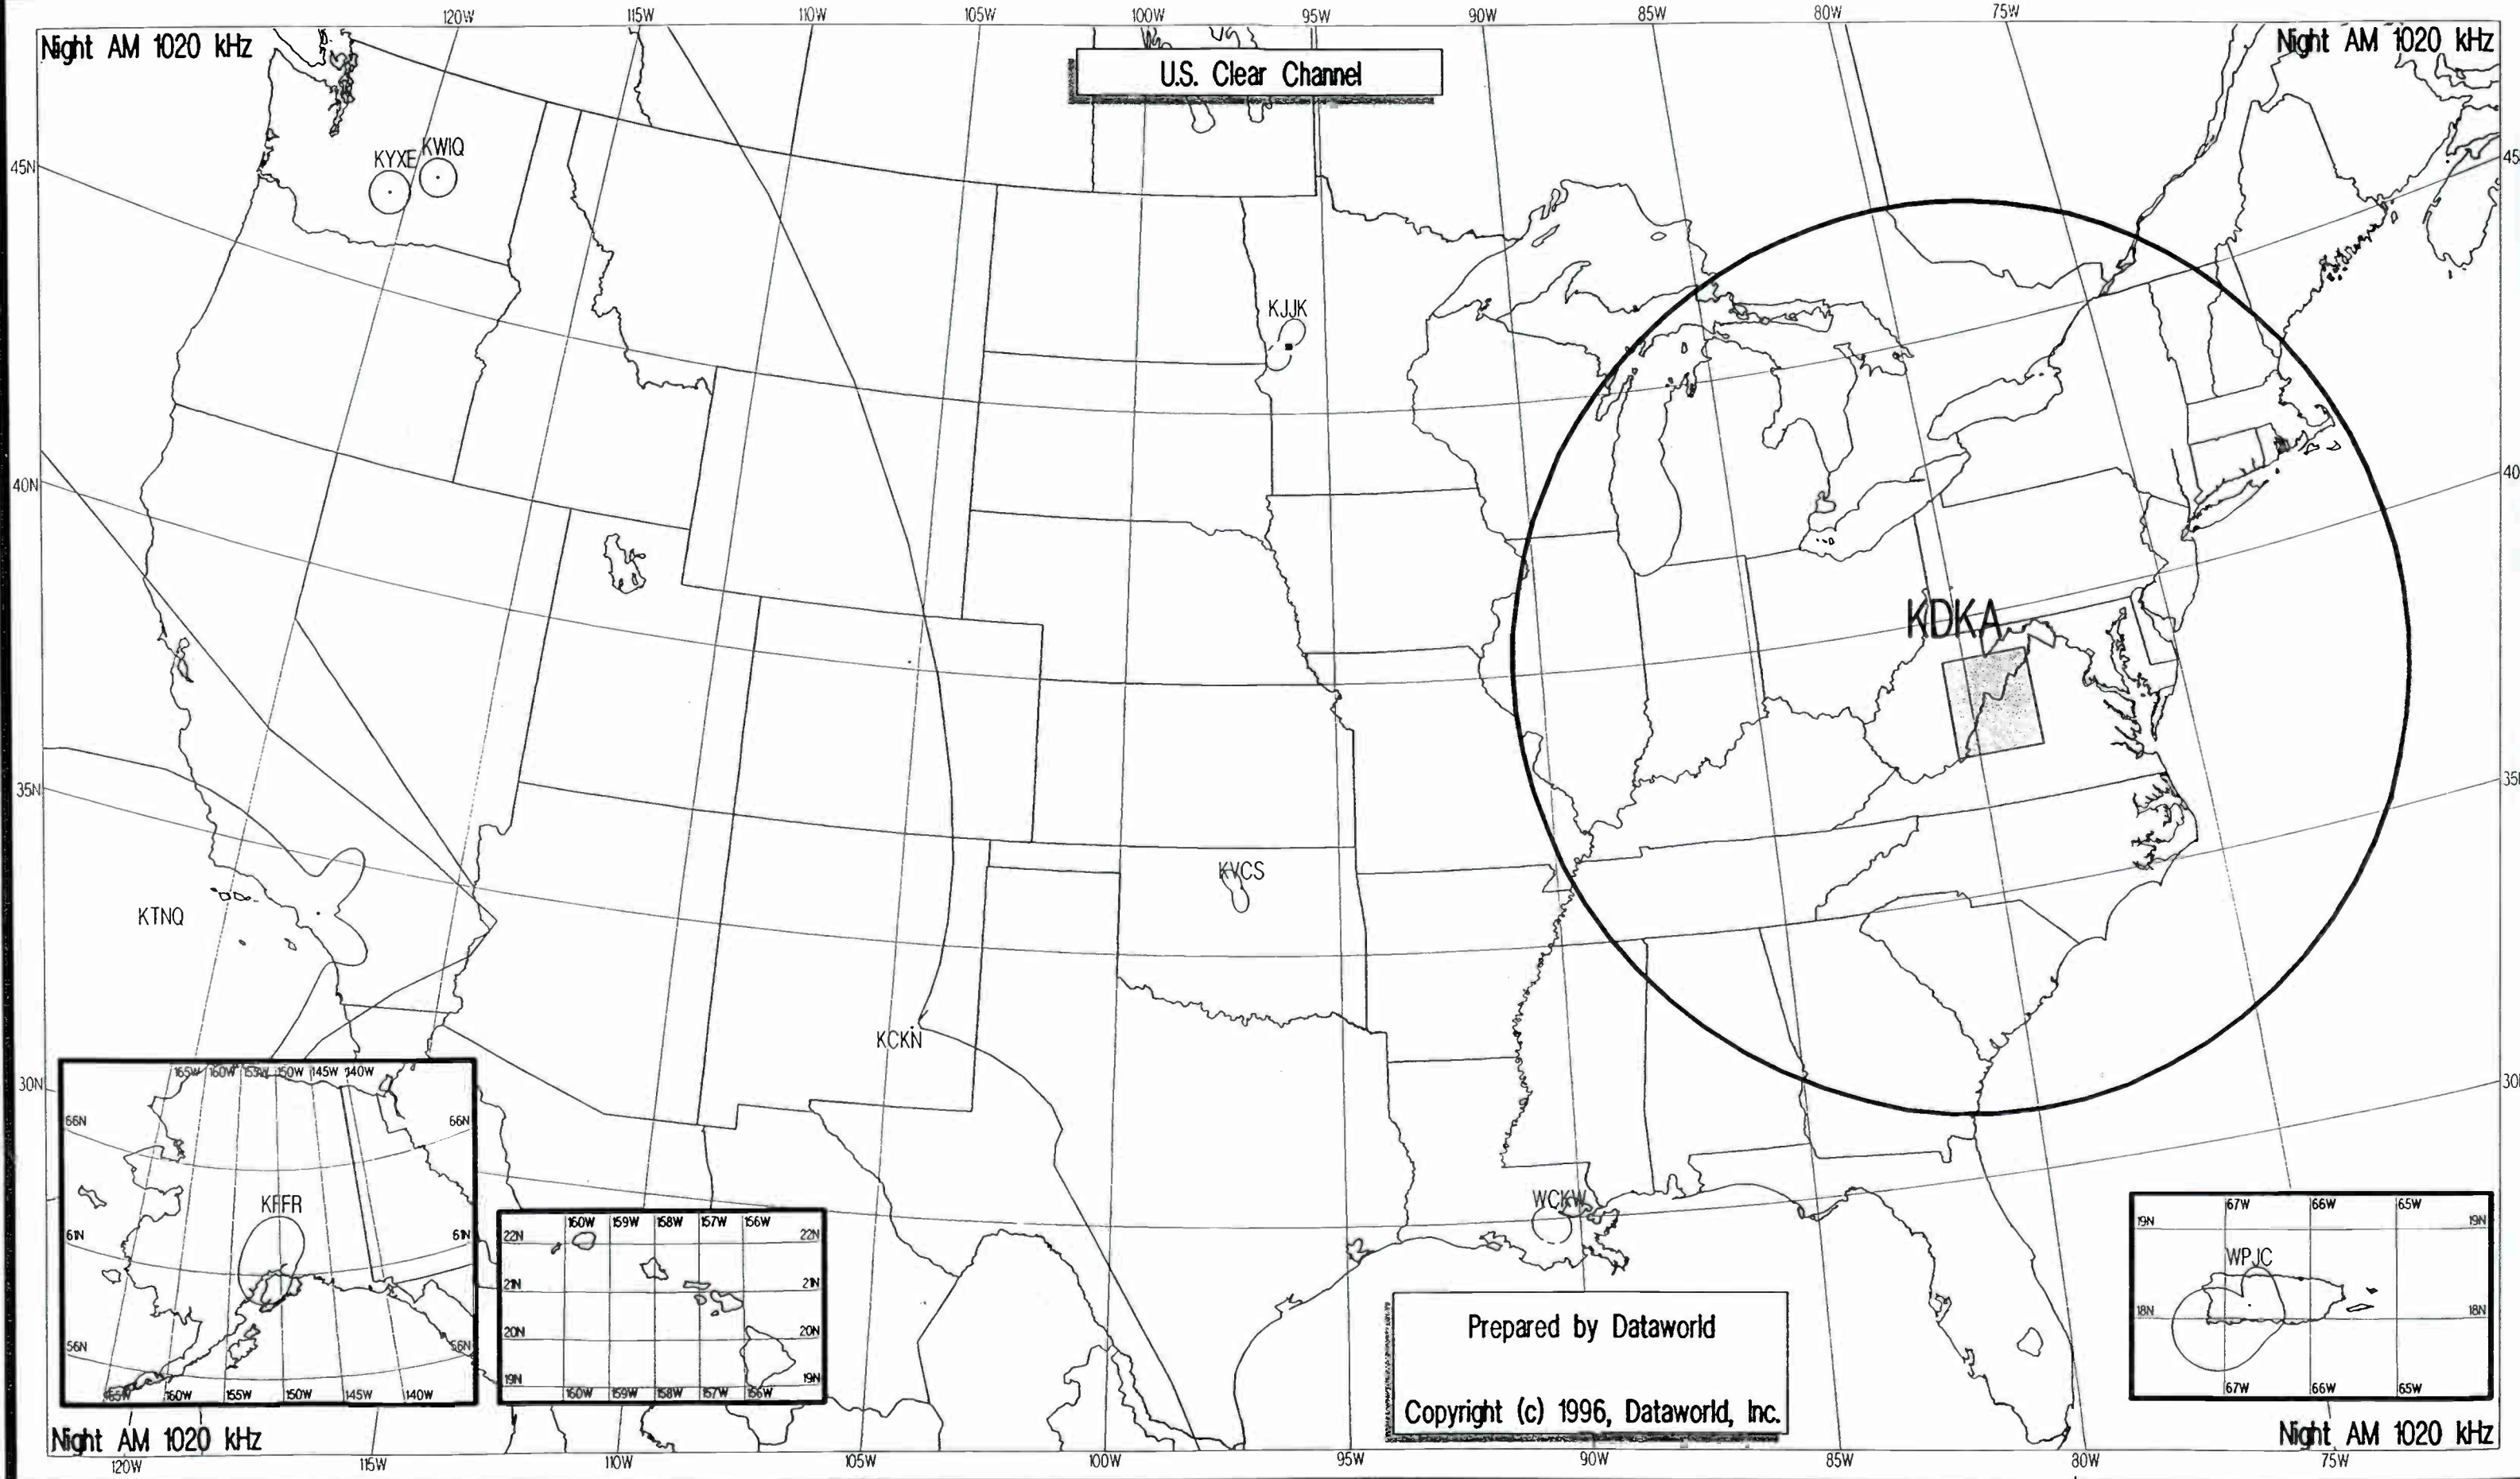

Canadian Clear Channel

Prepared by Dataworld
 Copyright (c) 1996, Dataworld, Inc.

Day AM 1010 kHz

Day AM 1010 kHz

Night AM 1020 kHz

Night AM 1020 kHz

U.S. Clear Channel

Prepared by Dataworld
 Copyright (c) 1996, Dataworld, Inc.