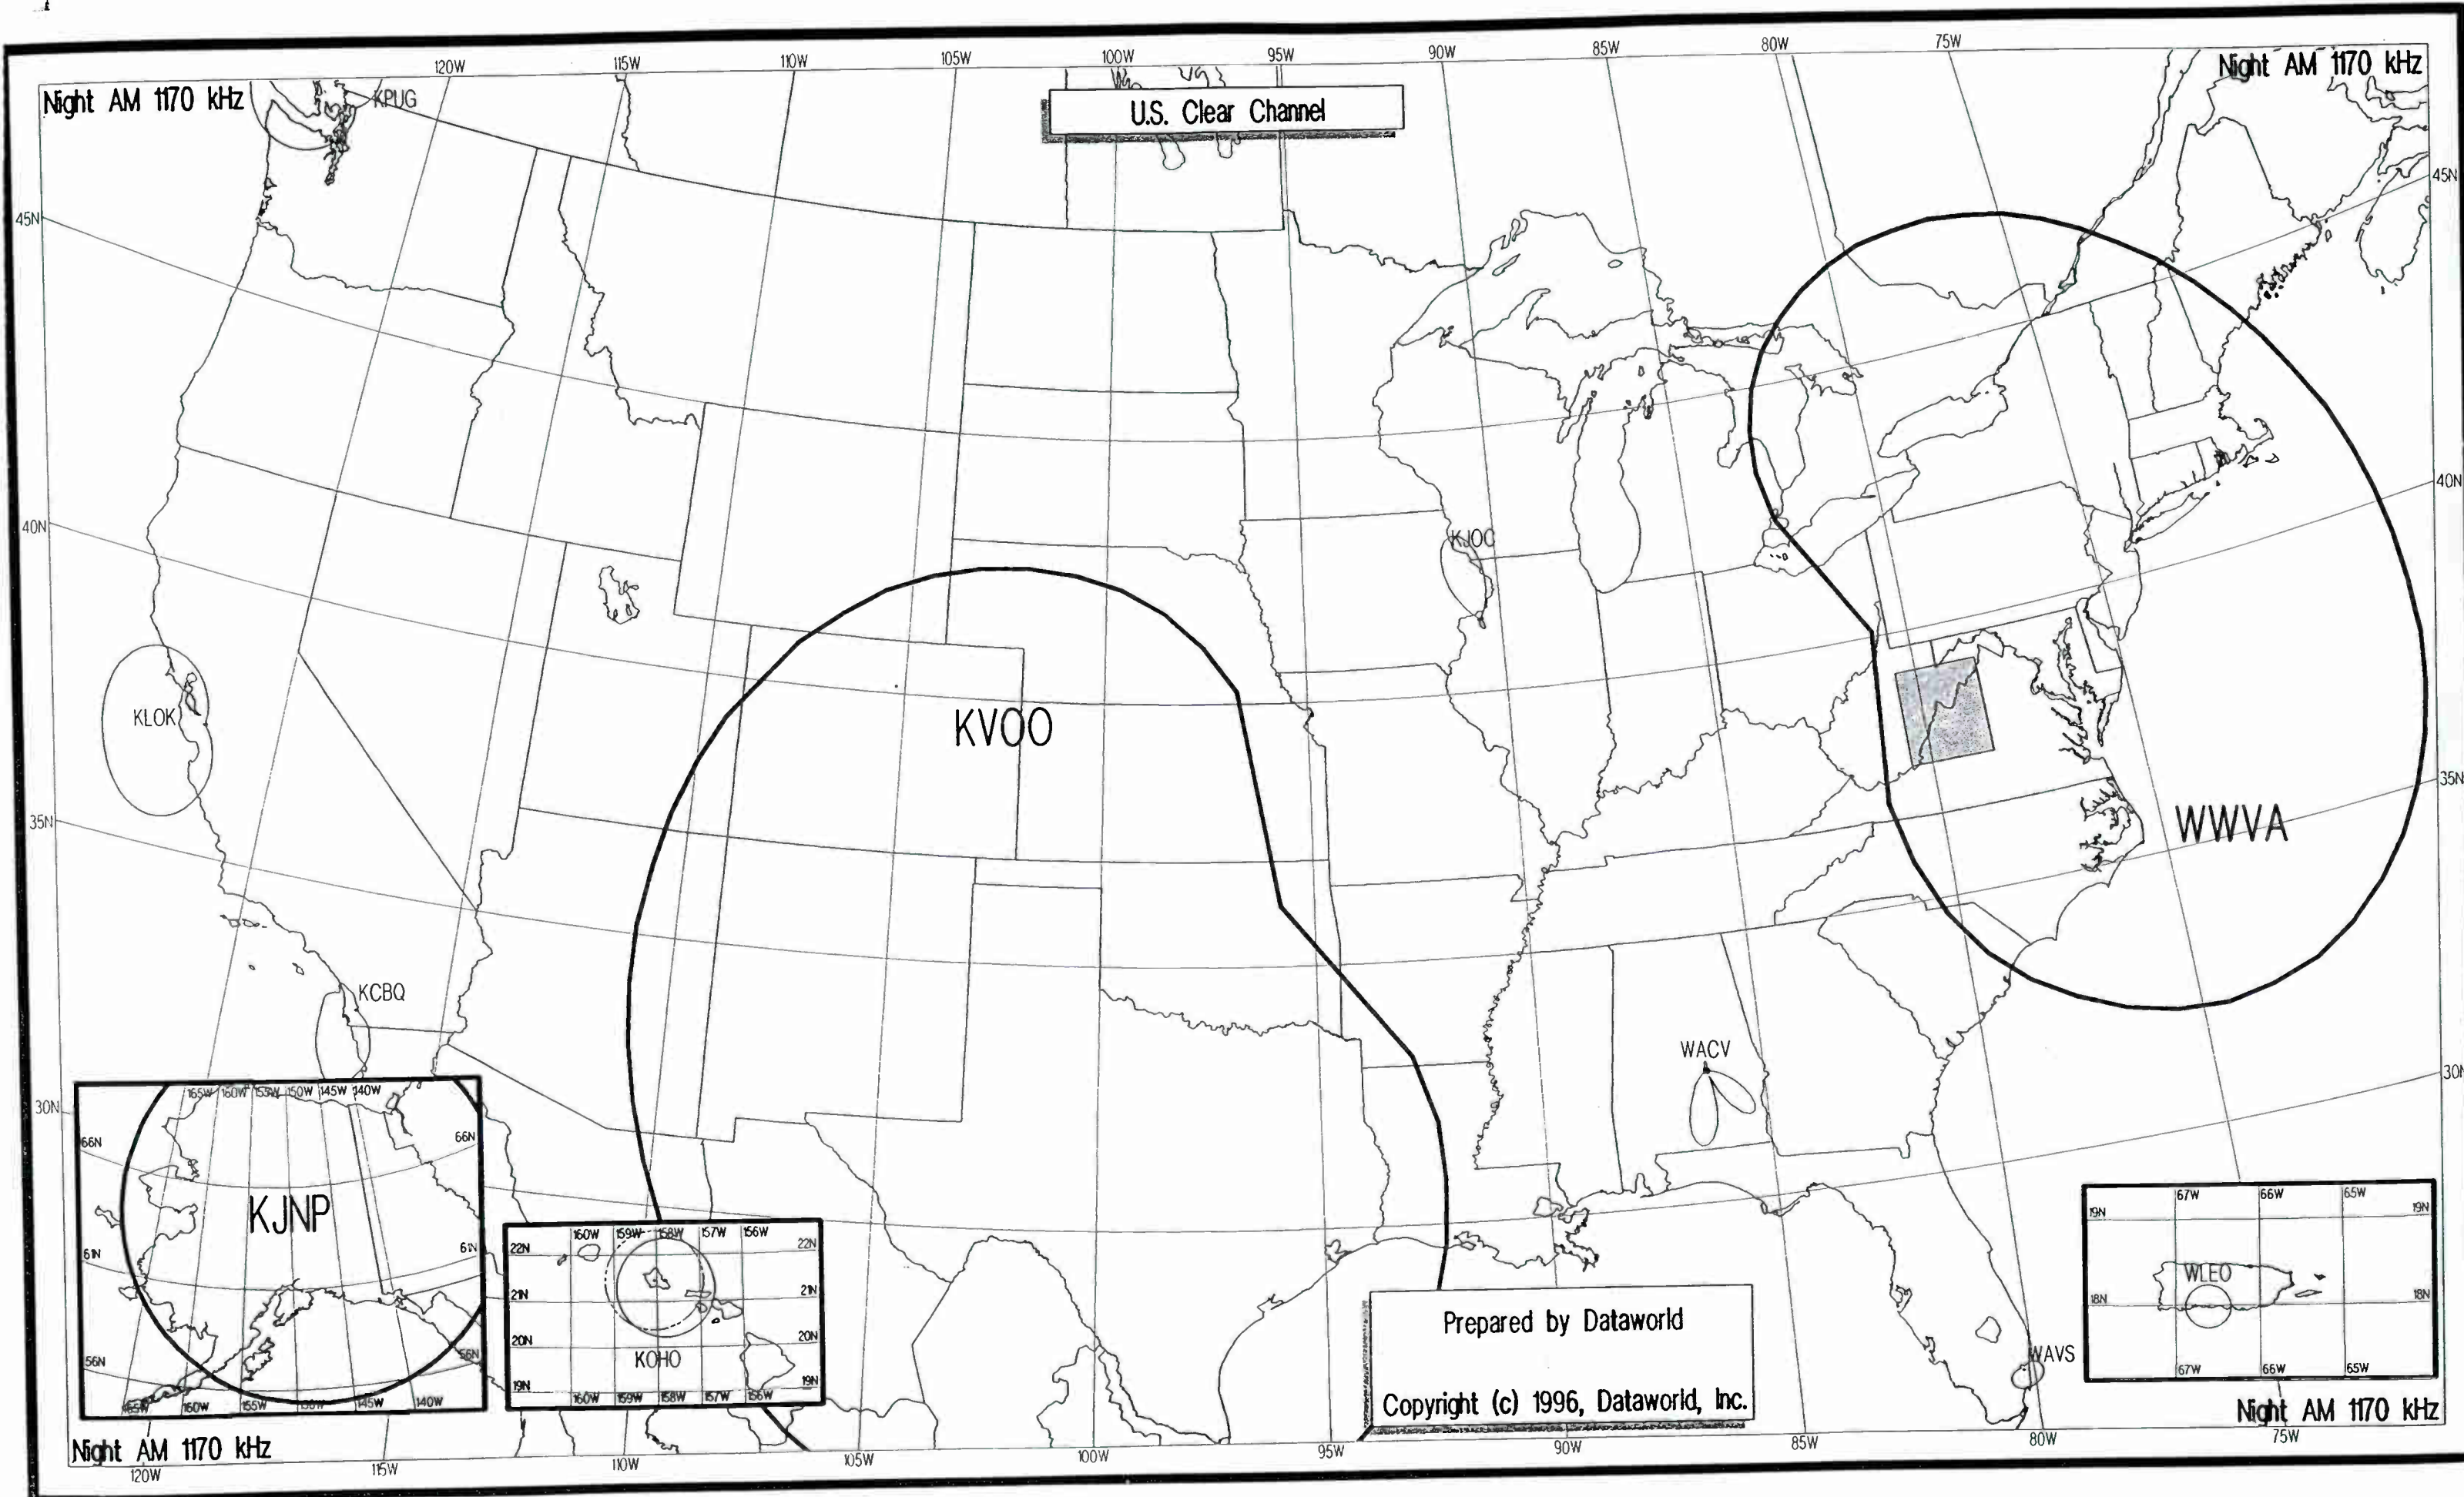

Night AM 1170 kHz

Night AM 1170 kHz

U.S. Clear Channel

KPLG

KLOC

KVOO

KJOC

WWVA

KCBQ

WACV

KJNP

KOHO

WLEO

WAVS

Prepared by Dataworld
Copyright (c) 1996, Dataworld, Inc.

Night AM 1170 kHz

Night AM 1170 kHz