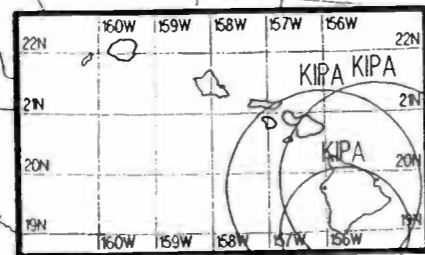

Night AM 620 kHz

Night AM 620 kHz

Regional Channel

Prepared by Dataworld
Copyright (c) 1996, Dataworld, Inc.

Night AM 620 kHz

Night AM 620 kHz