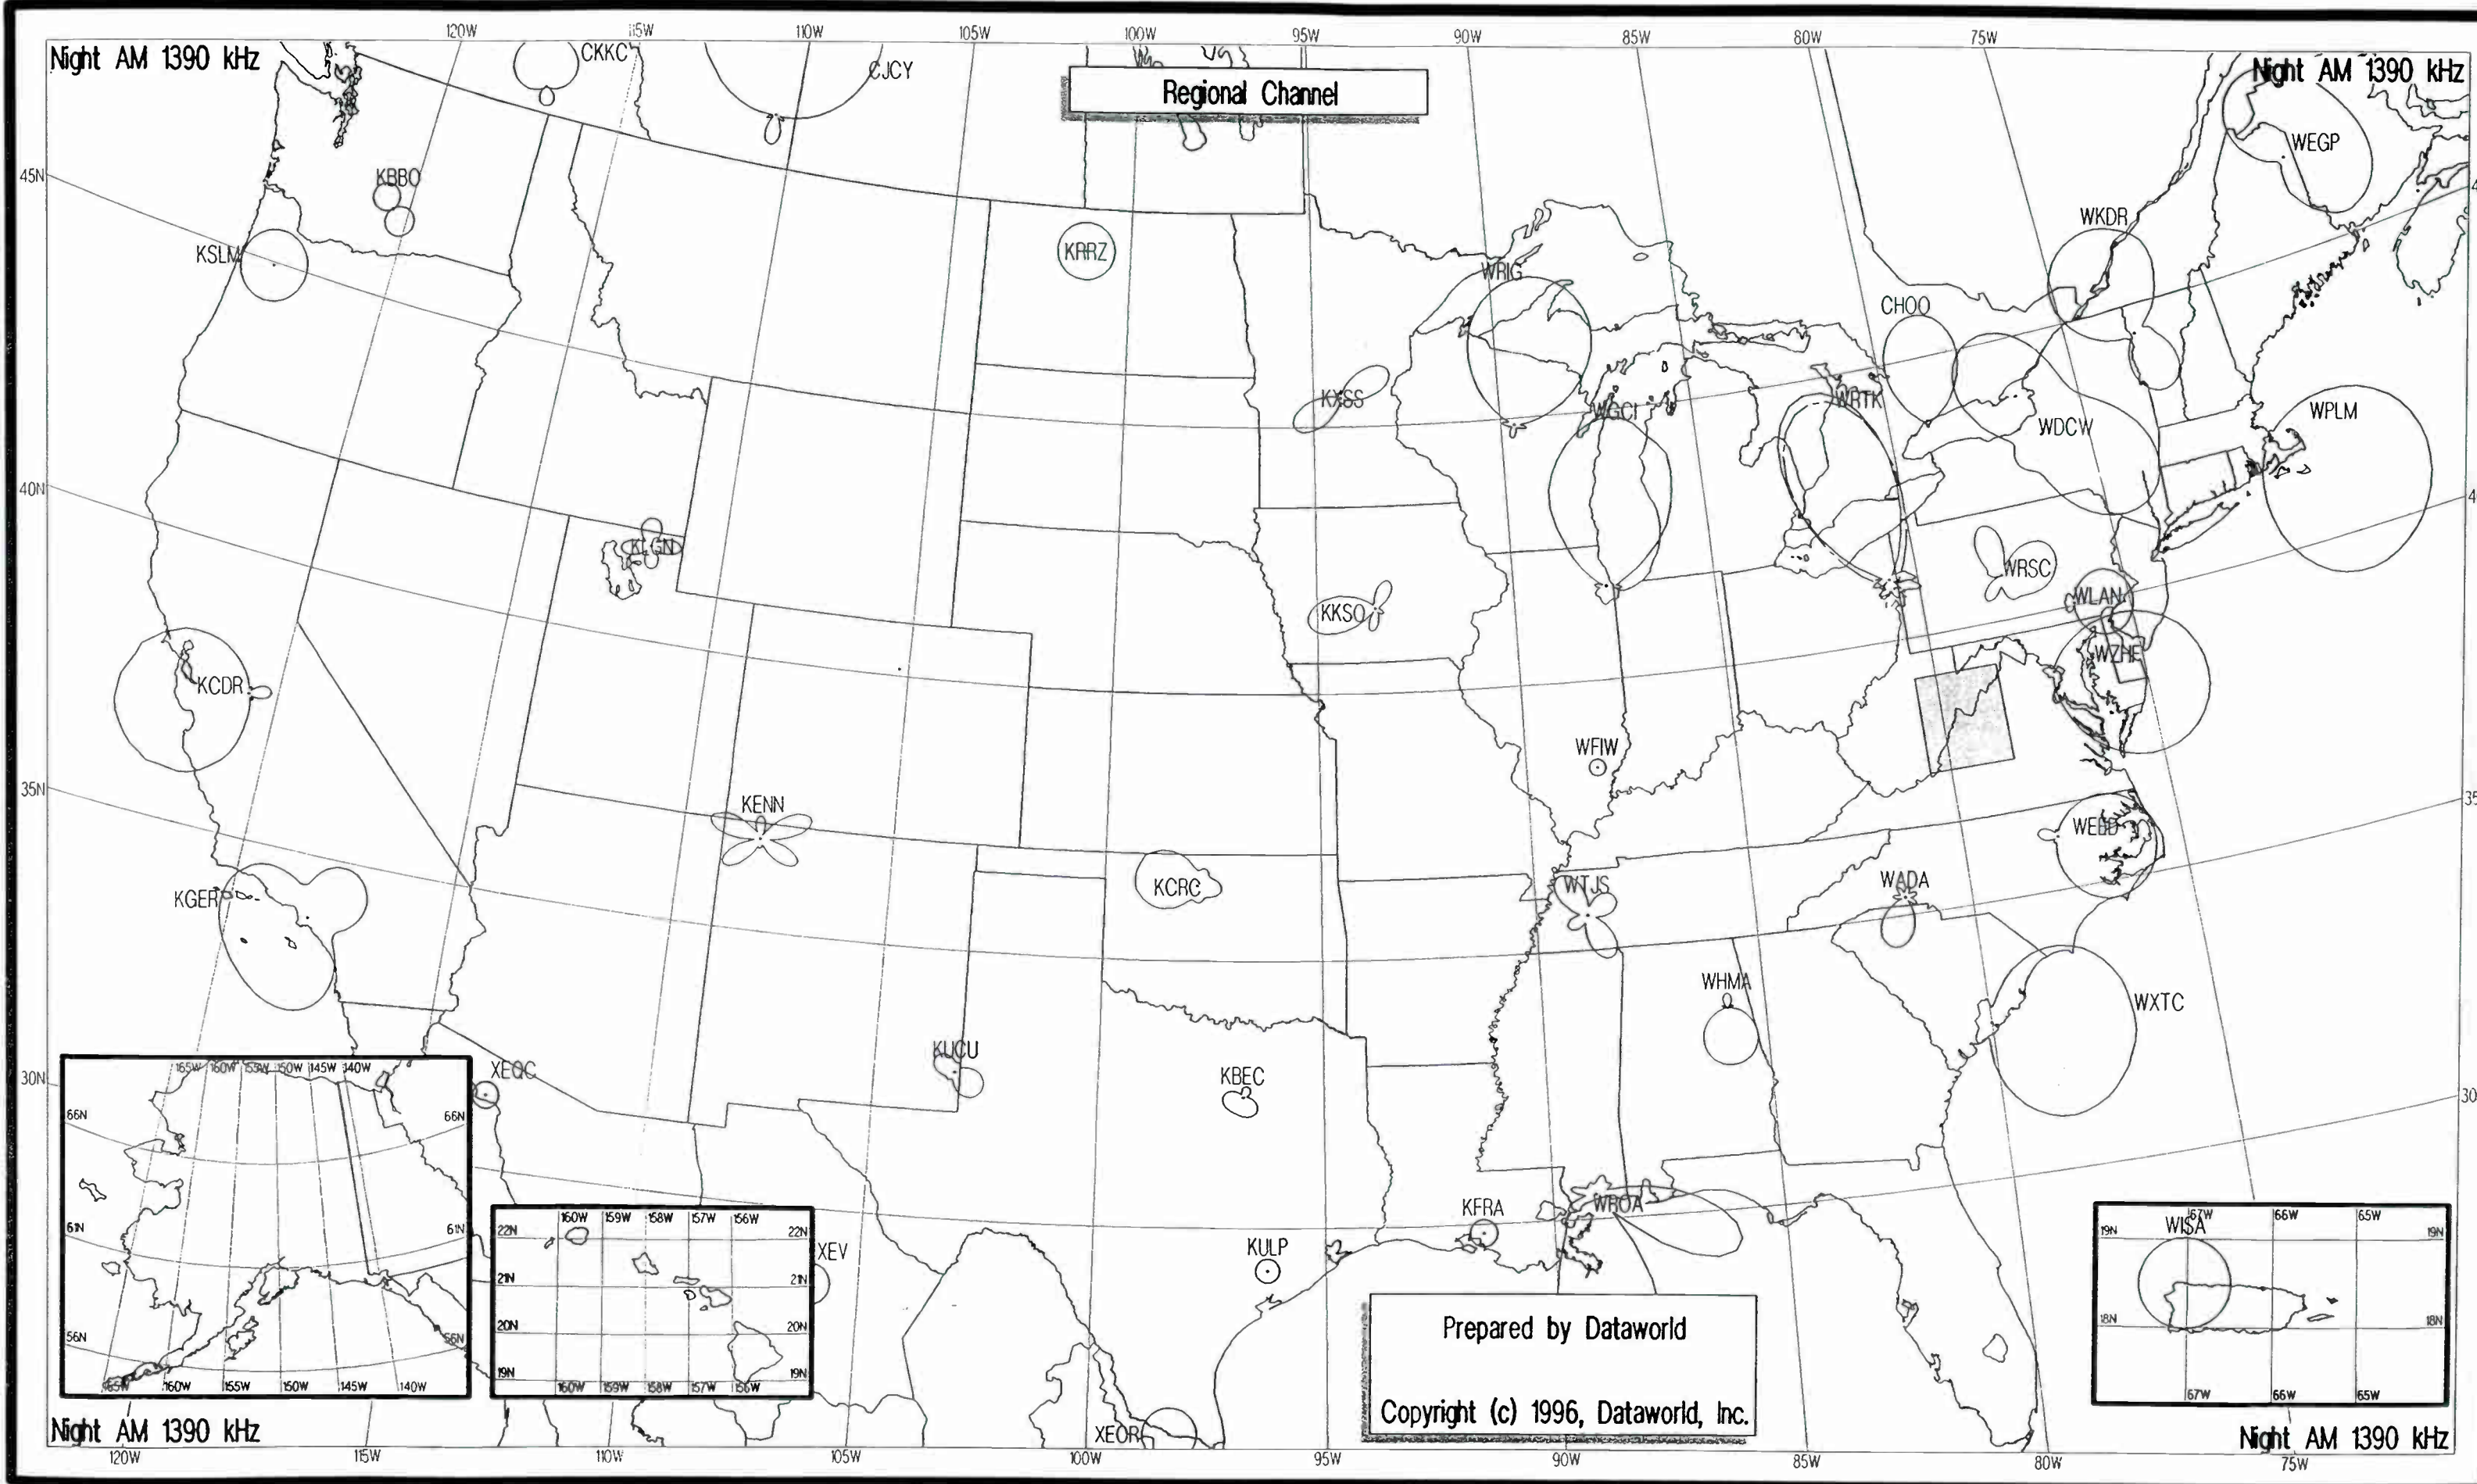

Night AM 1390 kHz

Night AM 1390 kHz

Regional Channel

Night AM 1390 kHz

Night AM 1390 kHz

Prepared by Dataworld

Copyright (c) 1996, Dataworld, Inc.