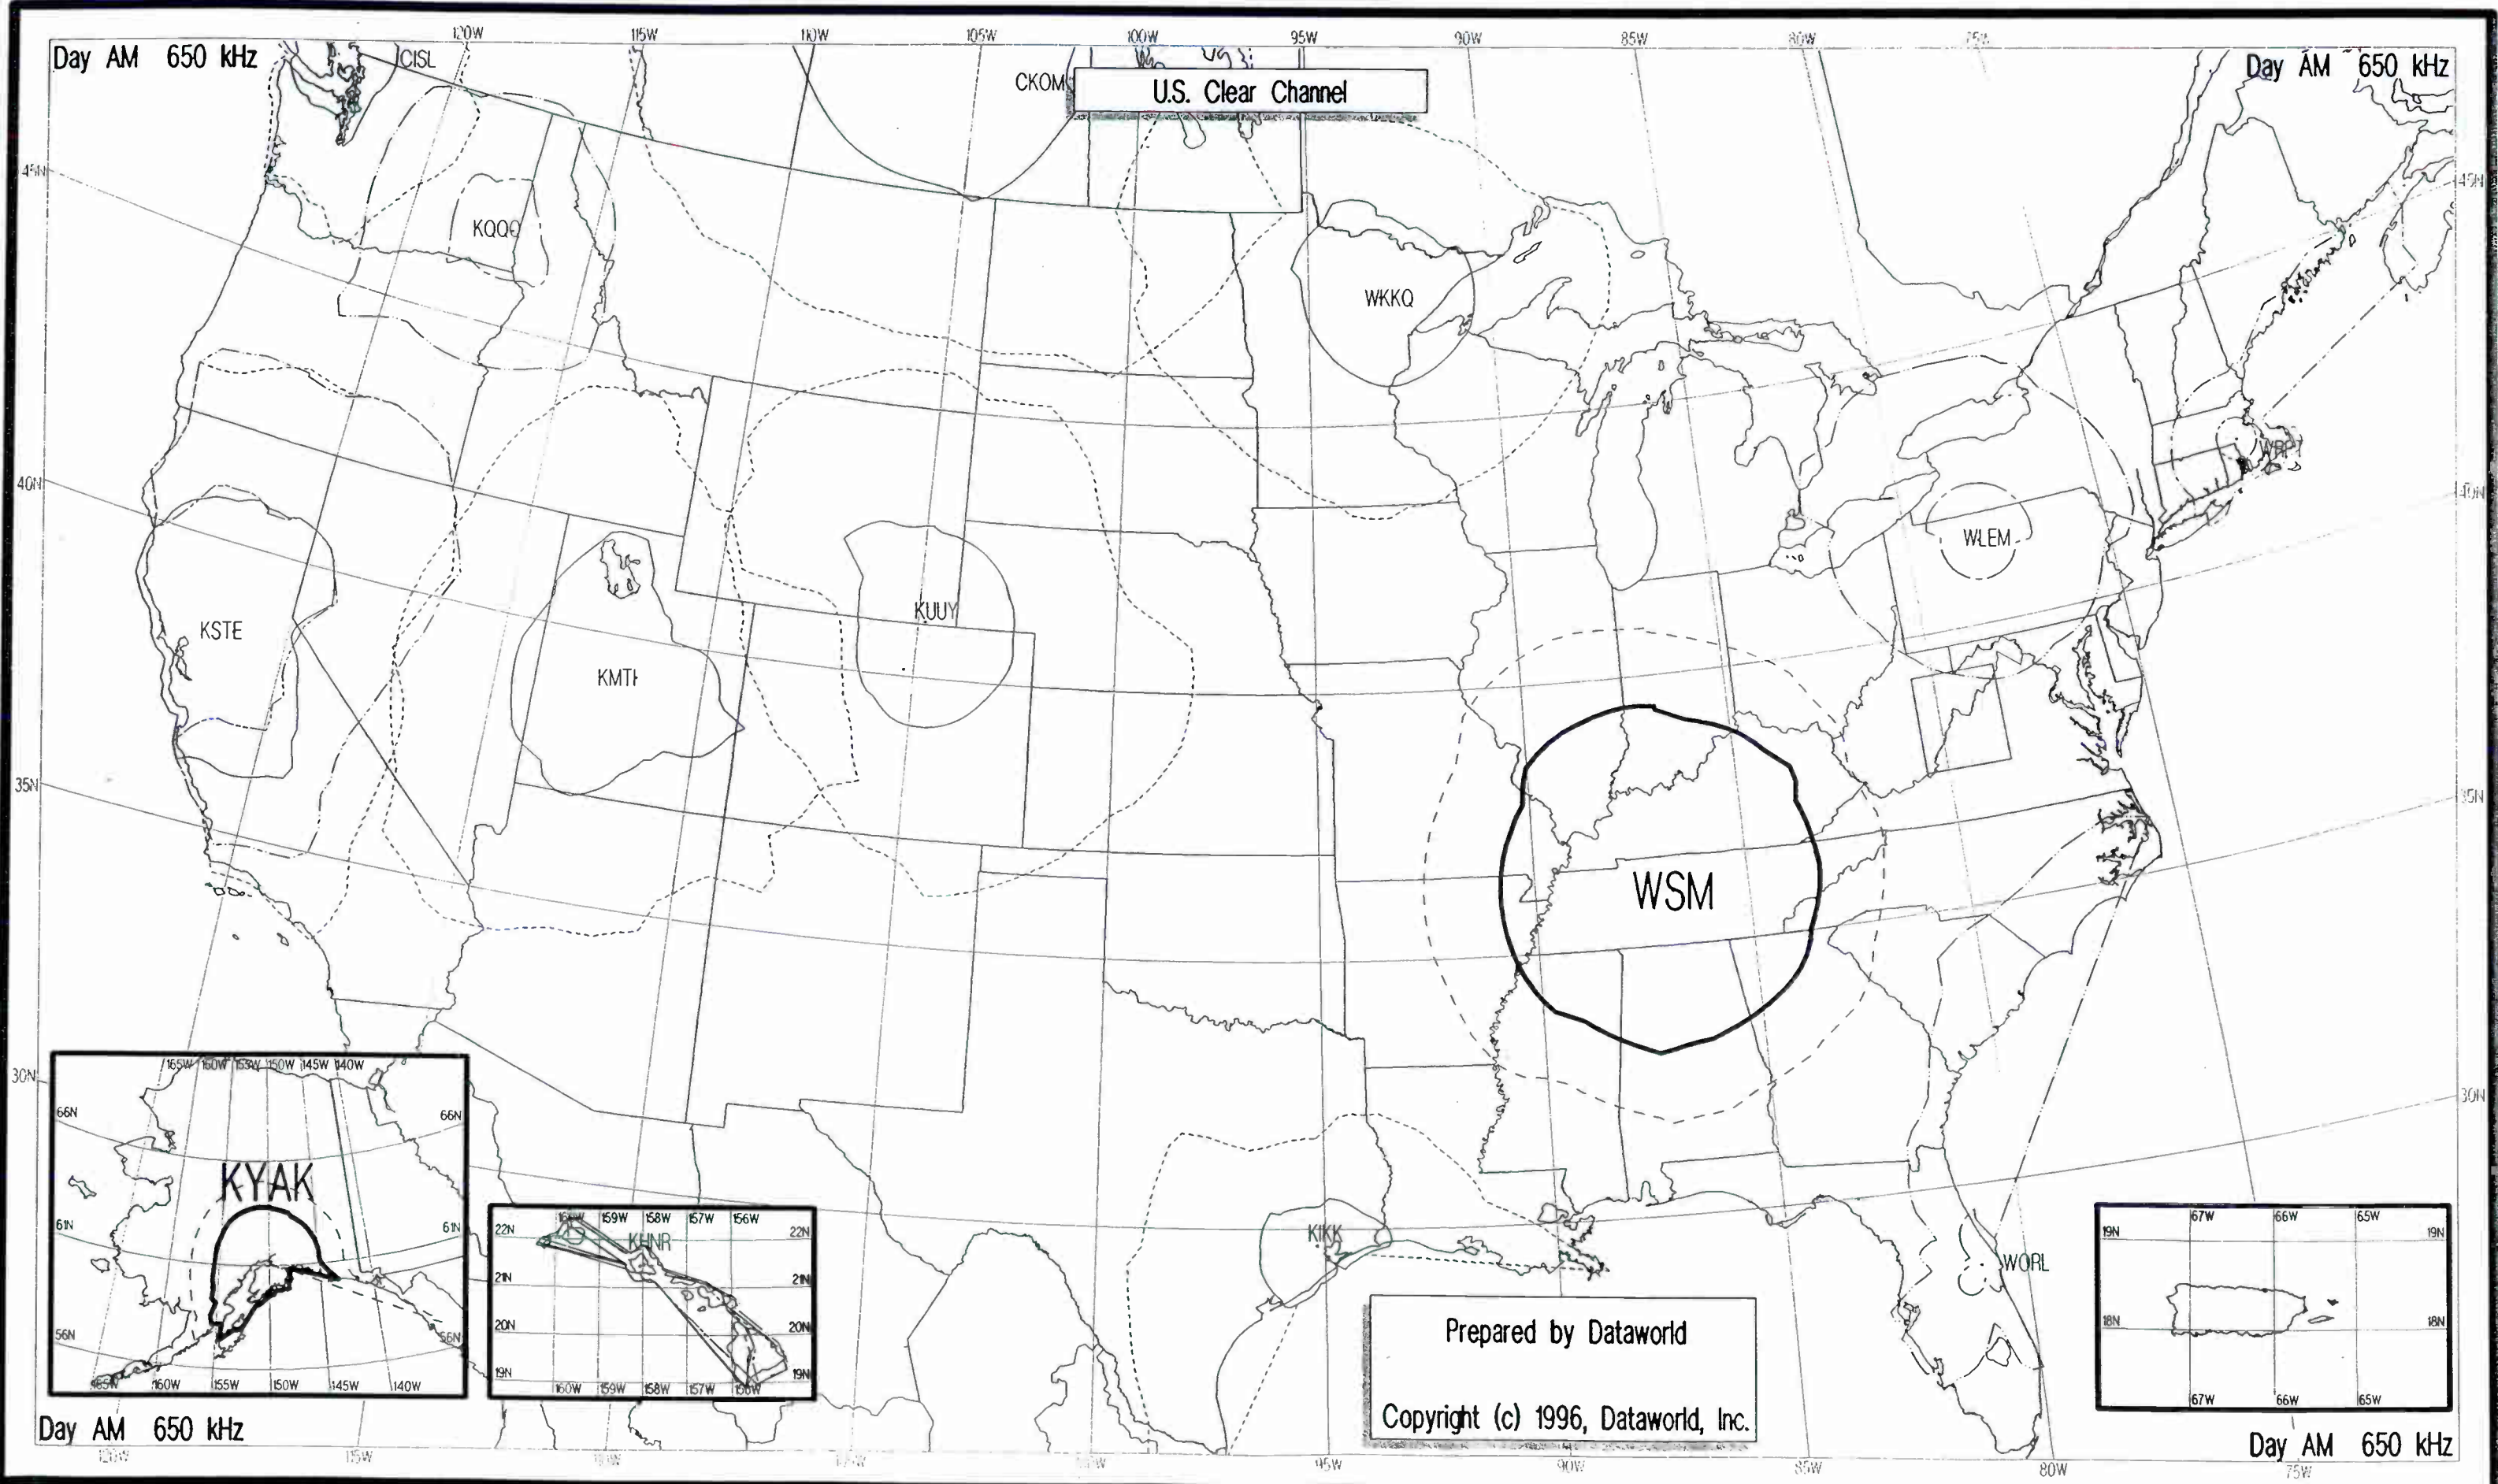

Day AM 650 kHz

Day AM 650 kHz

U.S. Clear Channel

Day AM 650 kHz

Day AM 650 kHz

Prepared by Dataworld
Copyright (c) 1996, Dataworld, Inc.