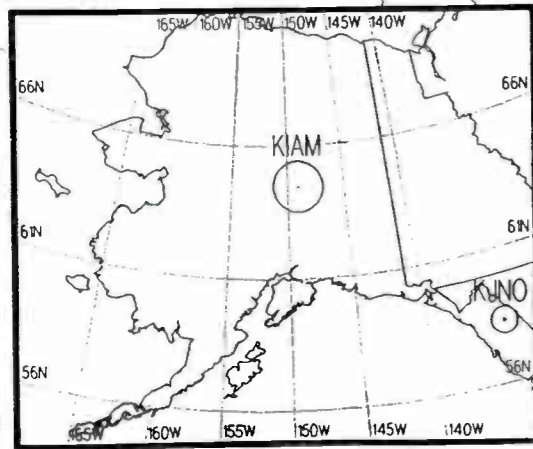

Regional Channel

Prepared by Dataworld
 Copyright (c) 1996, Dataworld, Inc.

Day AM 620 kHz

Day AM 620 kHz

Night AM 630 kHz

Night AM 630 kHz

Regional Channel

Prepared by Dataworld
 Copyright (c) 1996, Dataworld, Inc.