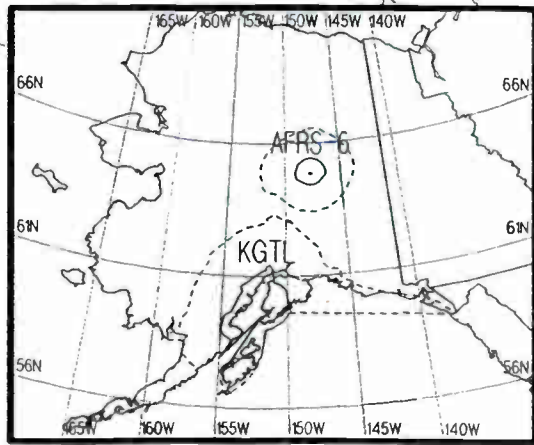

Day AM 620 kHz

Day AM 620 kHz

Regional Channel

Prepared by Dataworld
Copyright (c) 1996, Dataworld, Inc.