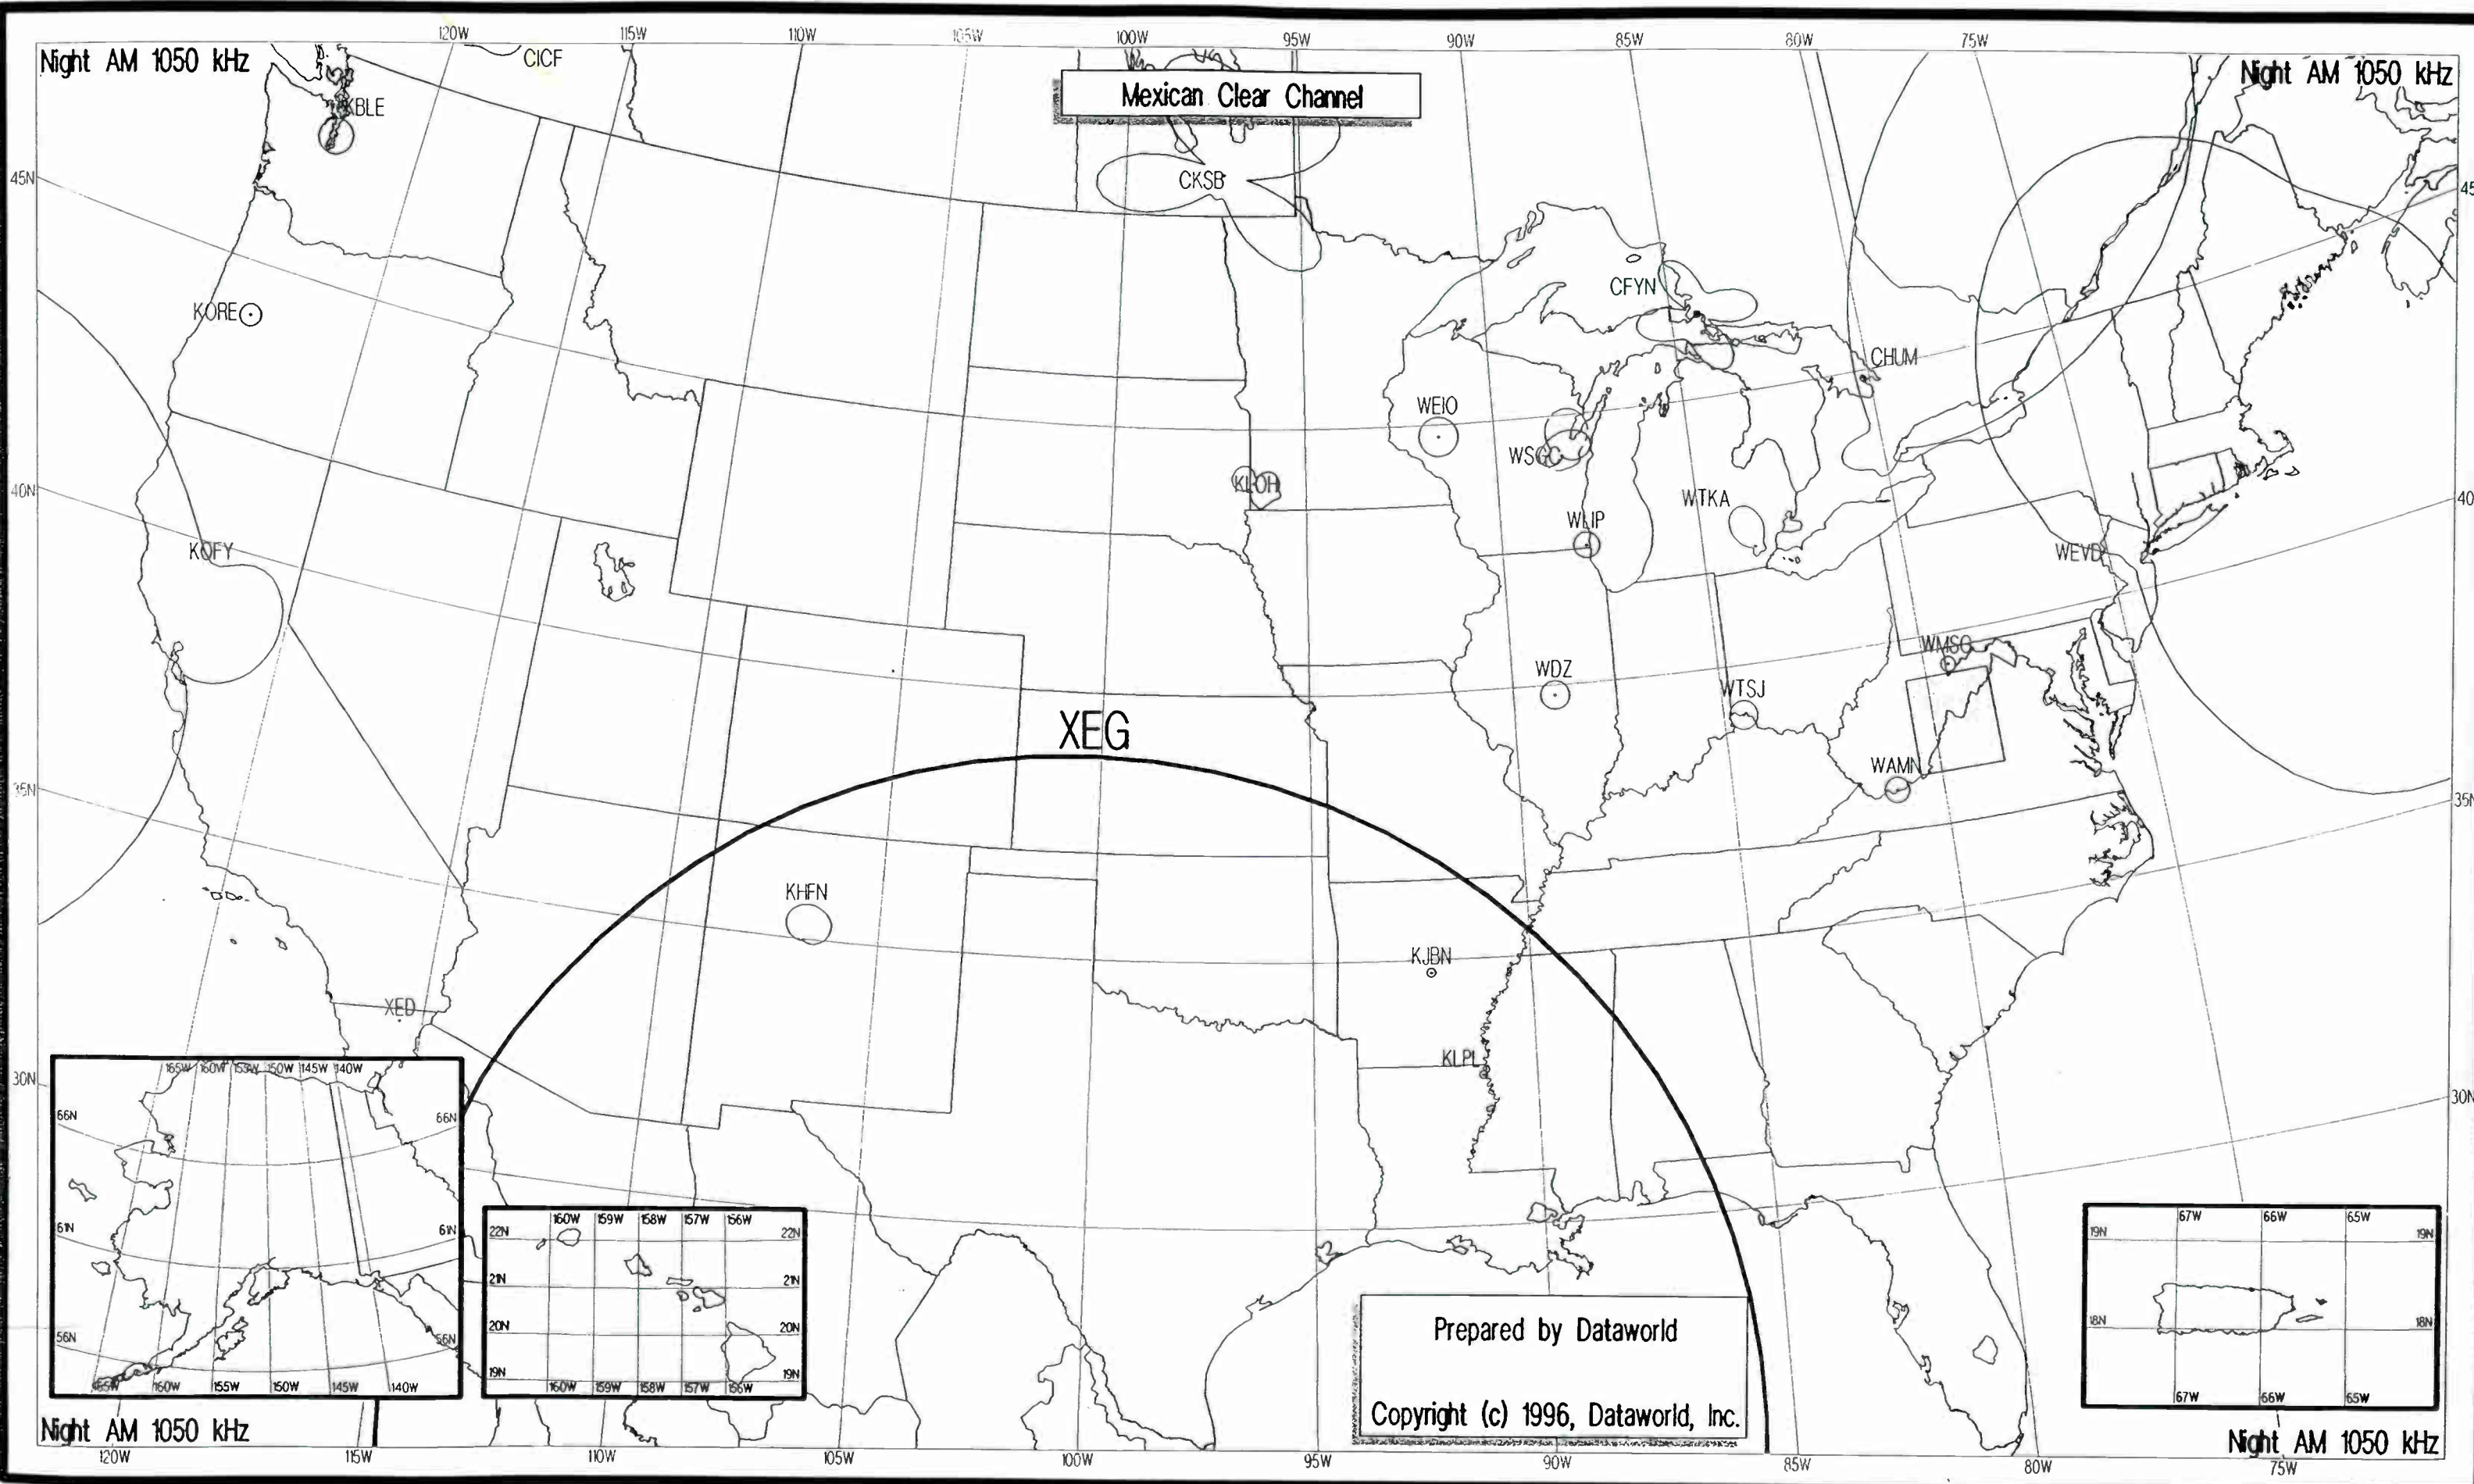

Prepared by Dataworld
Copyright (c) 1996, Dataworld, Inc.

Night AM 1050 kHz

Night AM 1050 kHz

Mexican Clear Channel

Prepared by Dataworld
Copyright (c) 1996, Dataworld, Inc.

Night AM 1050 kHz

Night AM 1050 kHz