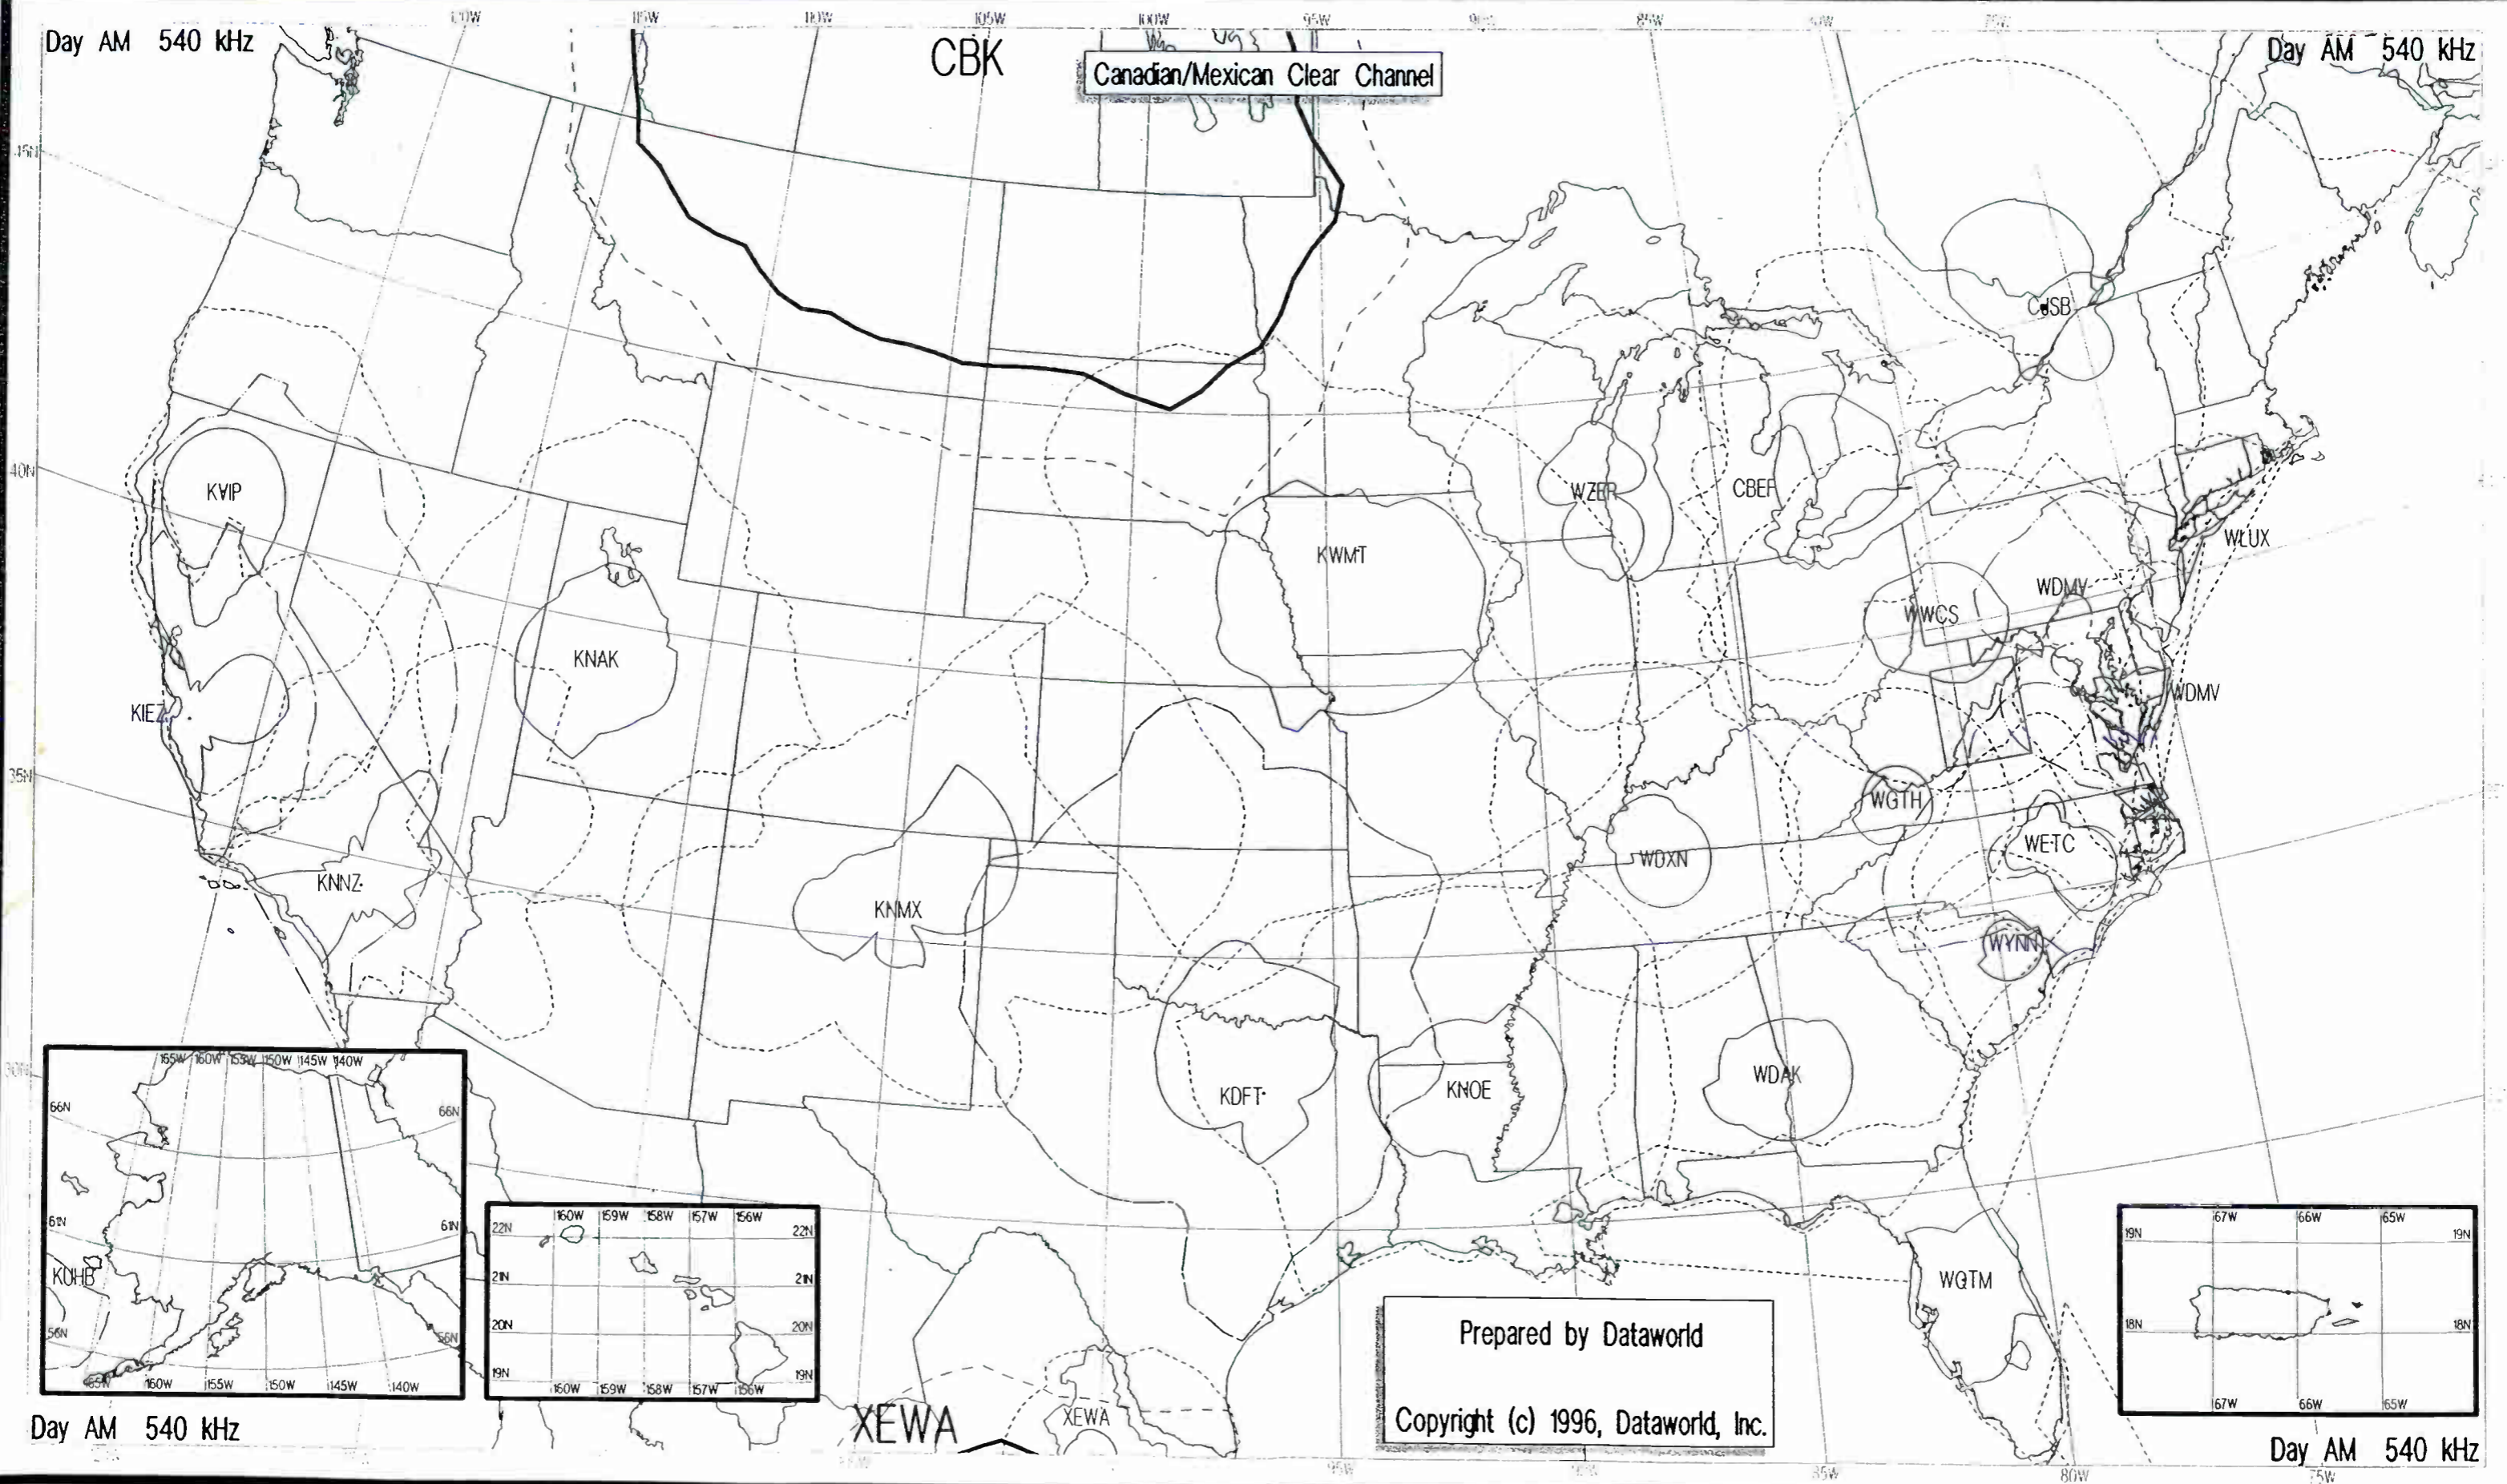

Day AM 540 kHz

Day AM 540 kHz

CBK

Canadian/Mexican Clear Channel

Prepared by Dataworld
Copyright (c) 1996, Dataworld, Inc.

Day AM 540 kHz

Day AM 540 kHz