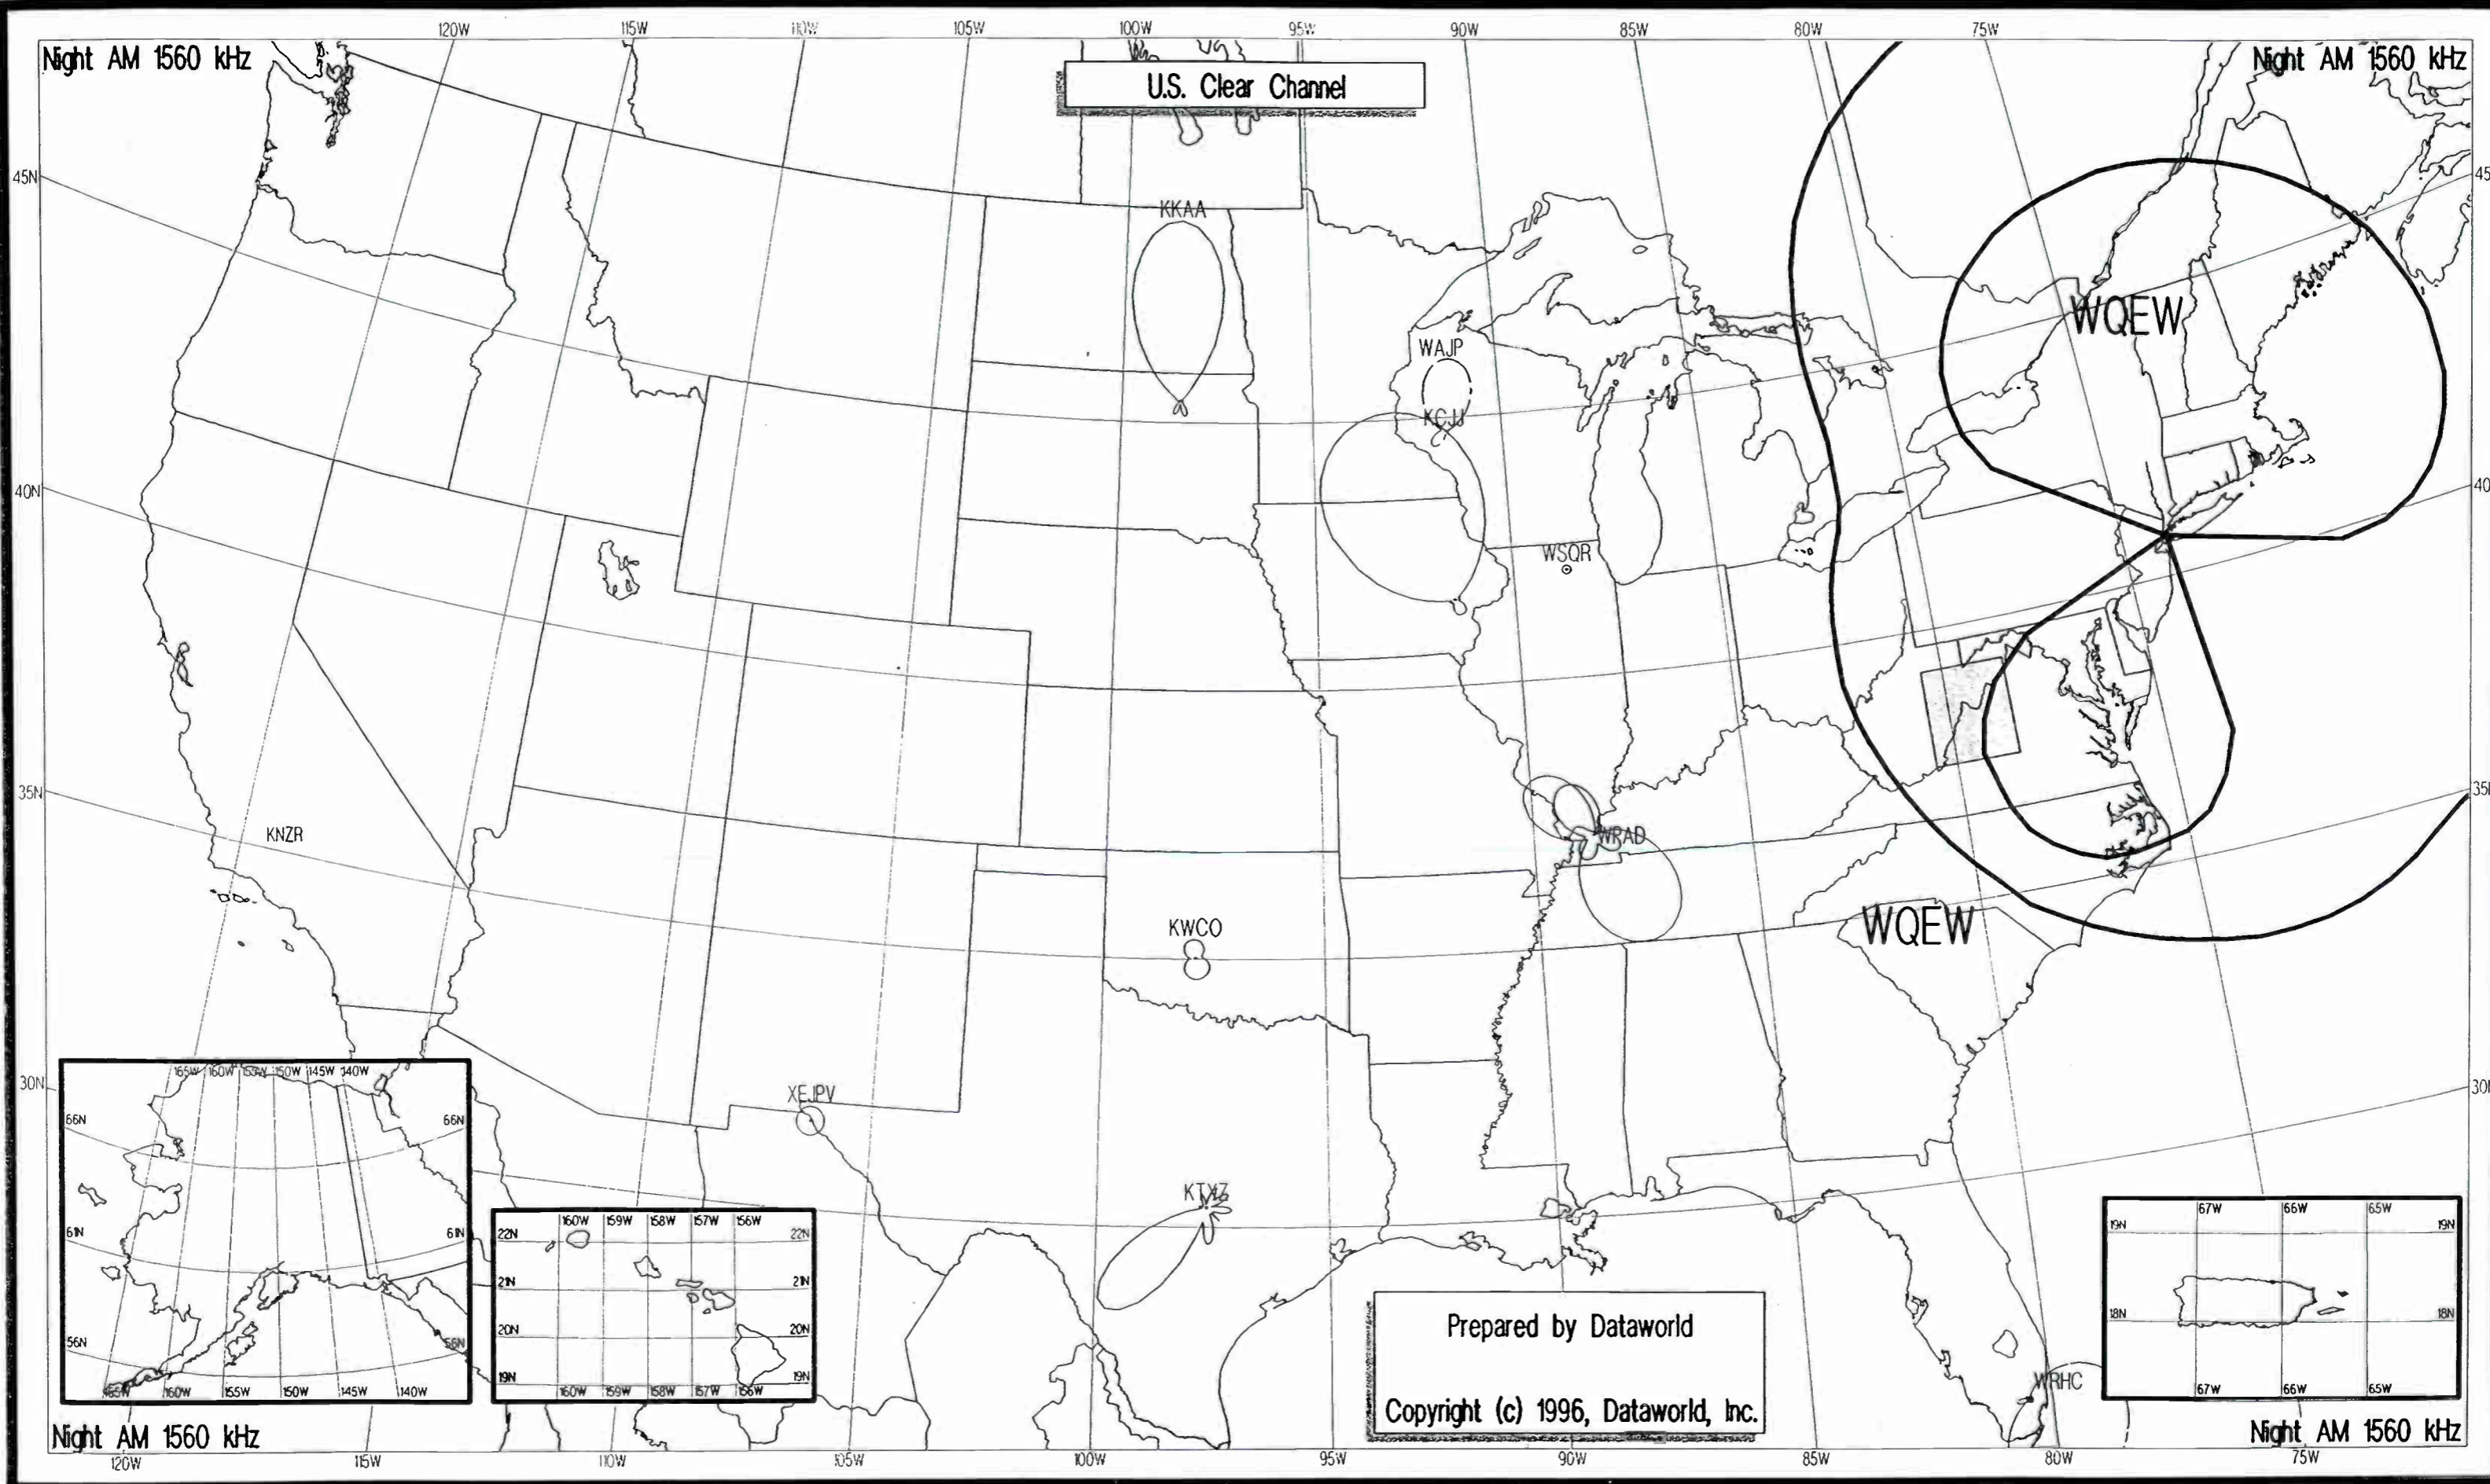

Night AM 1560 kHz

Night AM 1560 kHz

U.S. Clear Channel

Prepared by Dataworld
Copyright (c) 1996, Dataworld, Inc.

Night AM 1560 kHz

Night AM 1560 kHz