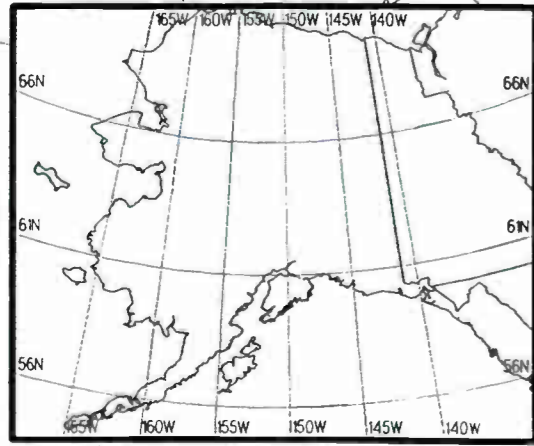

Day AM 610 kHz

Day AM 610 kHz

Regional Channel

Prepared by Dataworld
Copyright (c) 1996, Dataworld, Inc.

Day AM 610 kHz

Day AM 610 kHz