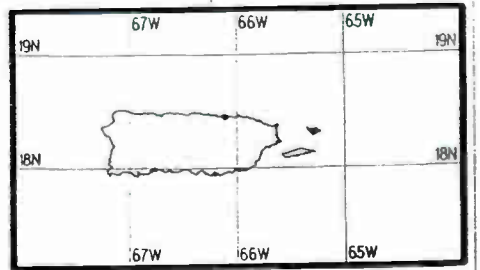

Night AM 1680 kHz

Night AM 1680 kHz

U.S. Expanded Band

Prepared by Dataworld
Copyright (c) 1996, Dataworld, Inc.

Night AM 1680 kHz

Night AM 1680 kHz