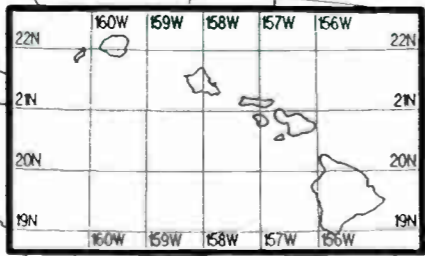

Day AM 610 kHz

Day AM 610 kHz

Regional Channel

Prepared by Dataworld
Copyright (c) 1996, Dataworld, Inc.

Day AM 610 kHz

Day AM 610 kHz