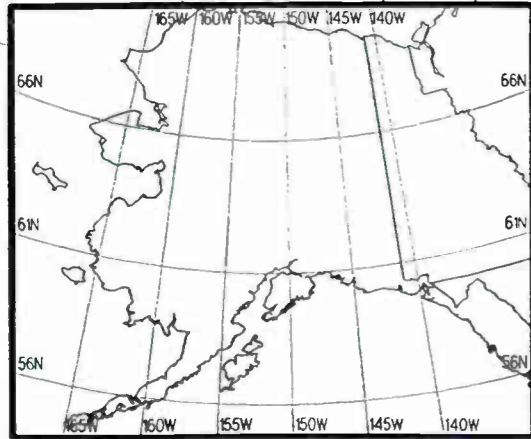

Day AM 1690 kHz

Day AM 1690 kHz

U.S. Expanded Band

Day AM 1690 kHz

Day AM 1690 kHz

Prepared by Dataworld
Copyright (c) 1996, Dataworld, Inc.