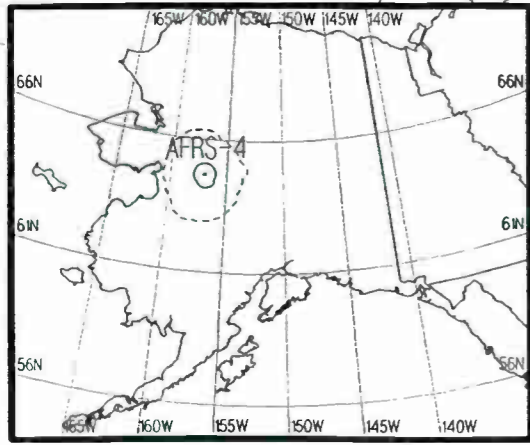

Day AM 570 kHz

Day AM 570 kHz

Regional Channel

Day AM 570 kHz

Day AM 570 kHz

Prepared by Dataworld
Copyright (c) 1996, Dataworld, Inc.