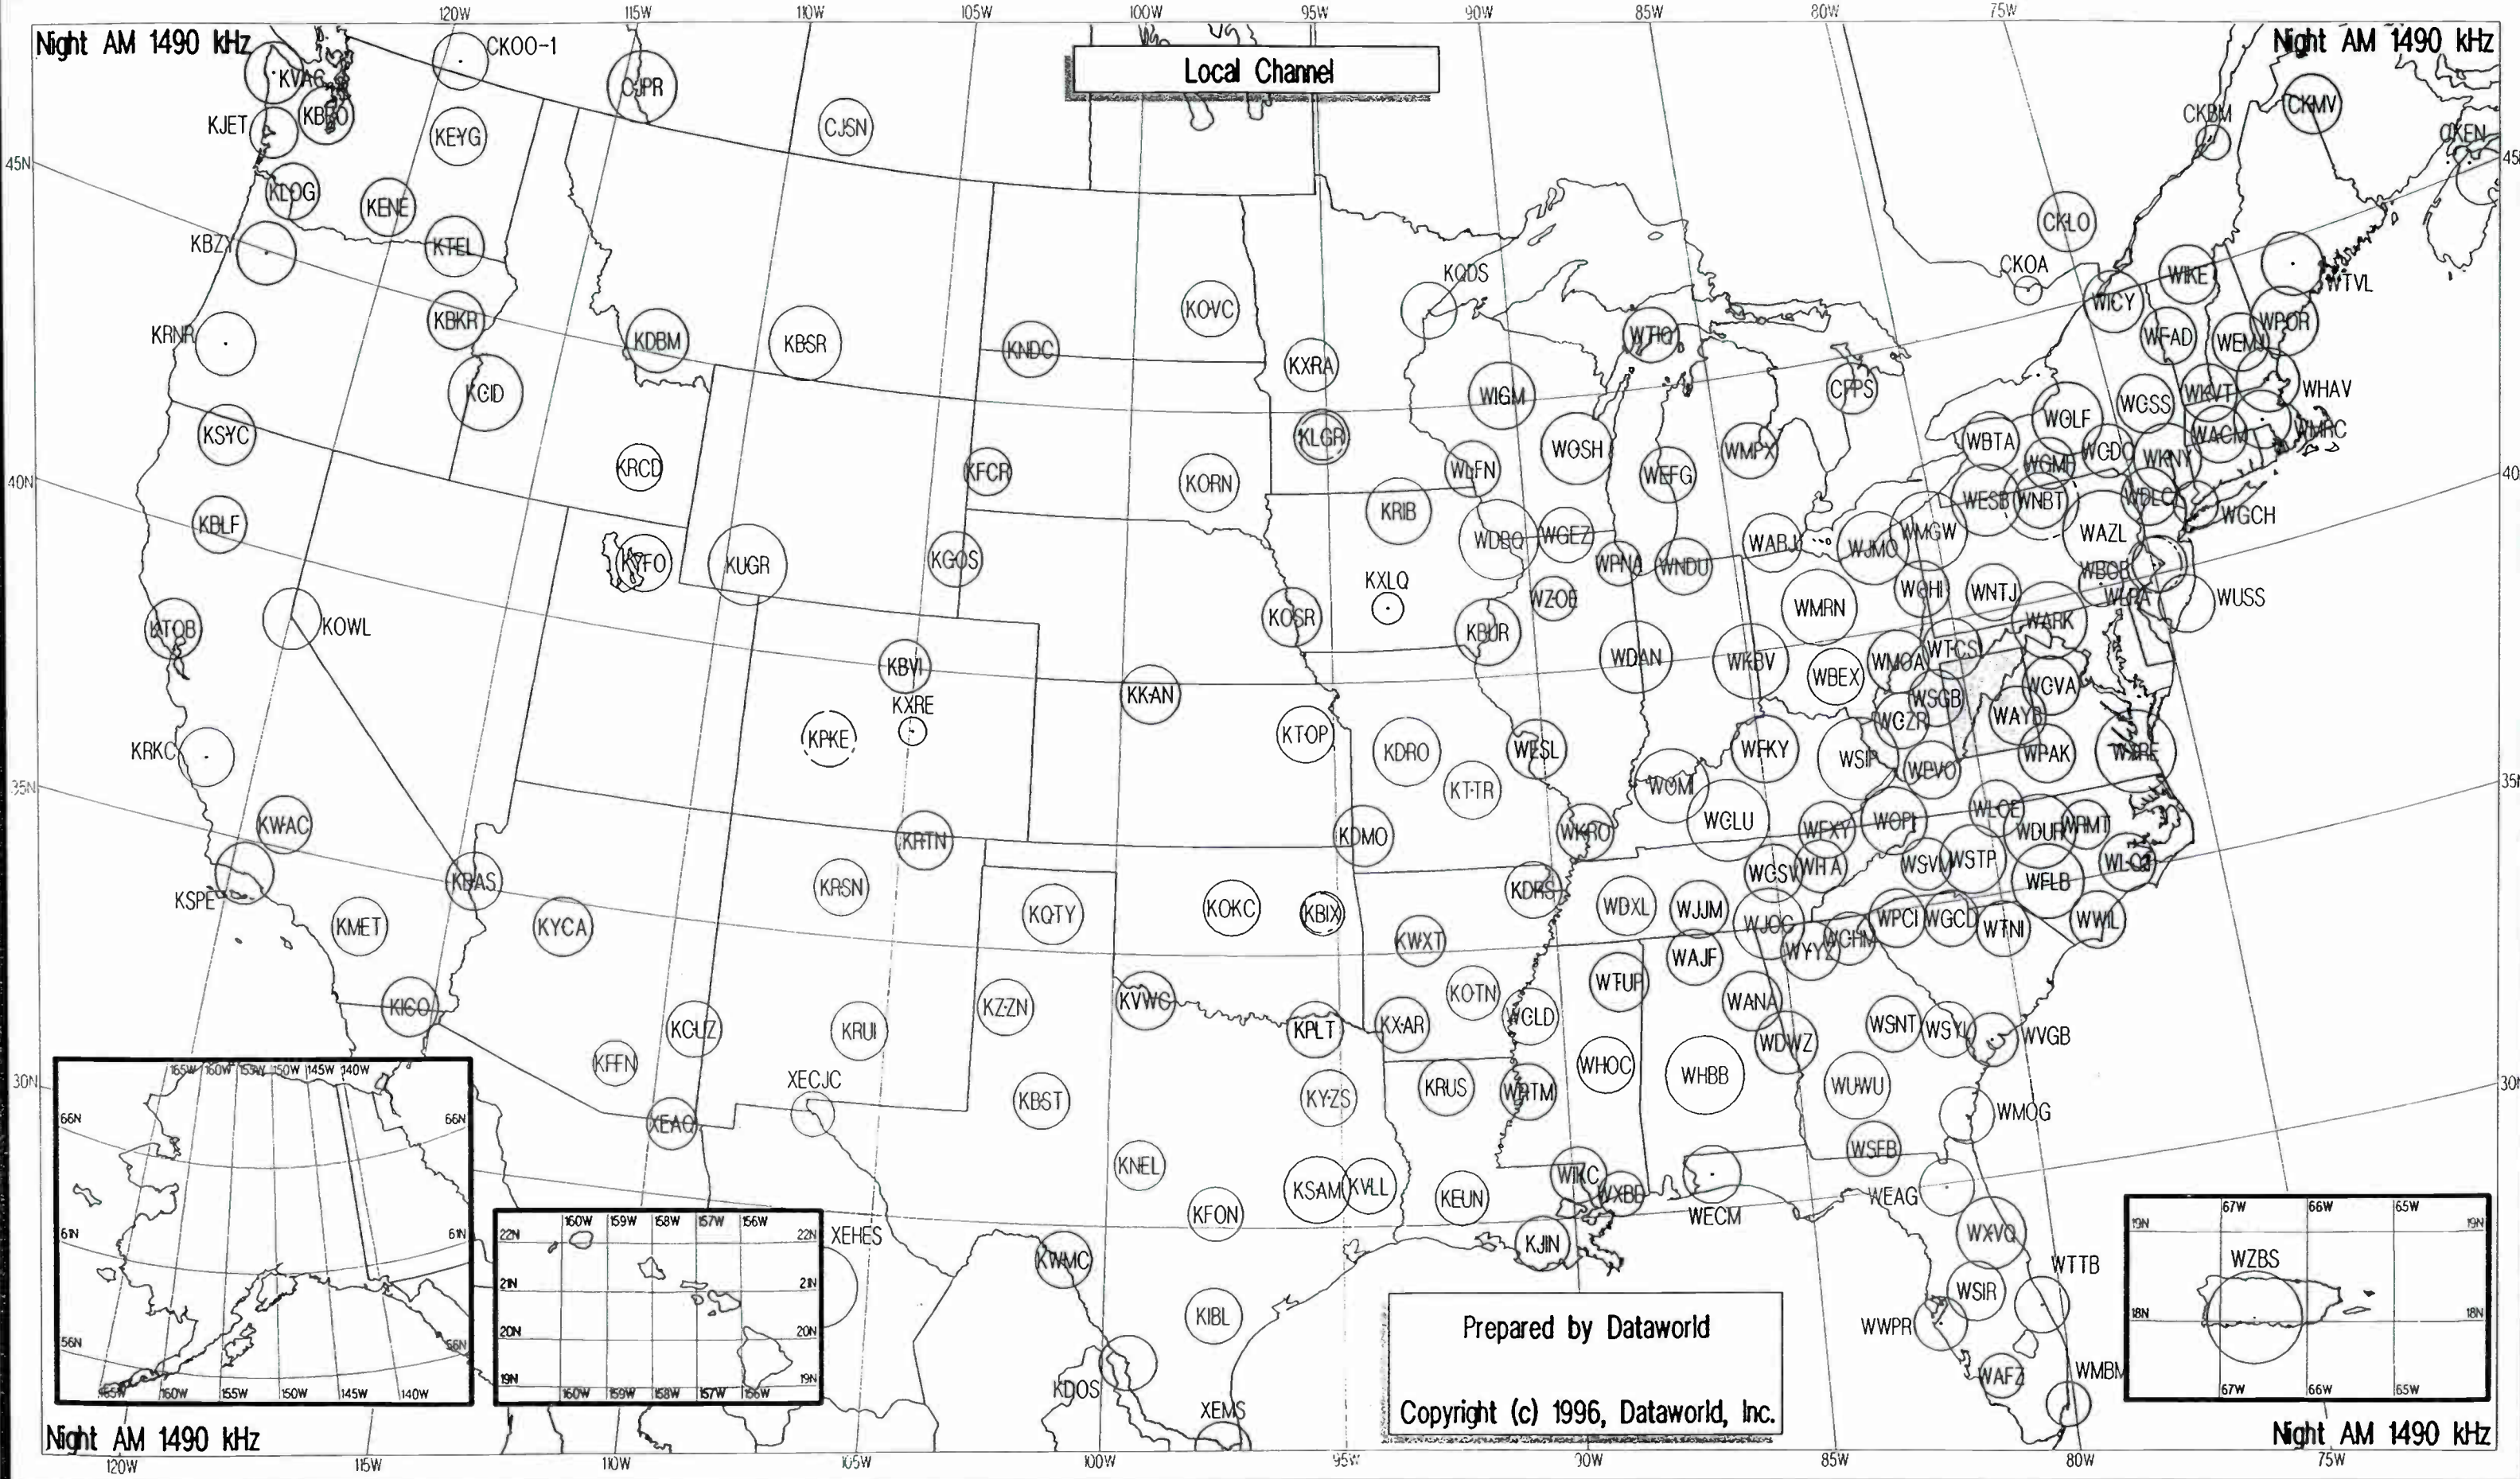

Night AM 1490 kHz

Night AM 1490 kHz

Local Channel

Night AM 1490 kHz

Night AM 1490 kHz

Prepared by Dataworld

Copyright (c) 1996, Dataworld, Inc.