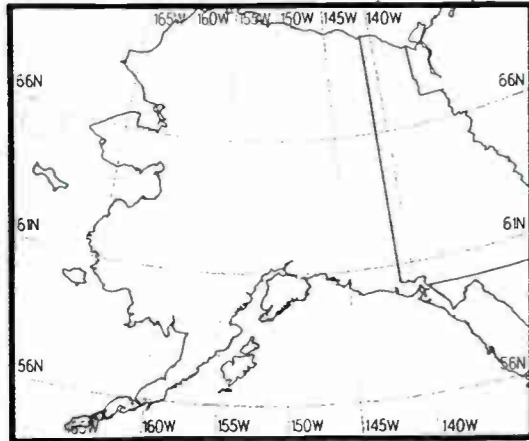

Day AM 600 kHz

Regional Channel

Prepared by Dataworld
 Copyright (c) 1996, Dataworld, Inc.

CMKA
 CMKV

Night AM 610 kHz

Night AM 610 kHz

Regional Channel

Prepared by Dataworld
 Copyright (c) 1996, Dataworld, Inc.