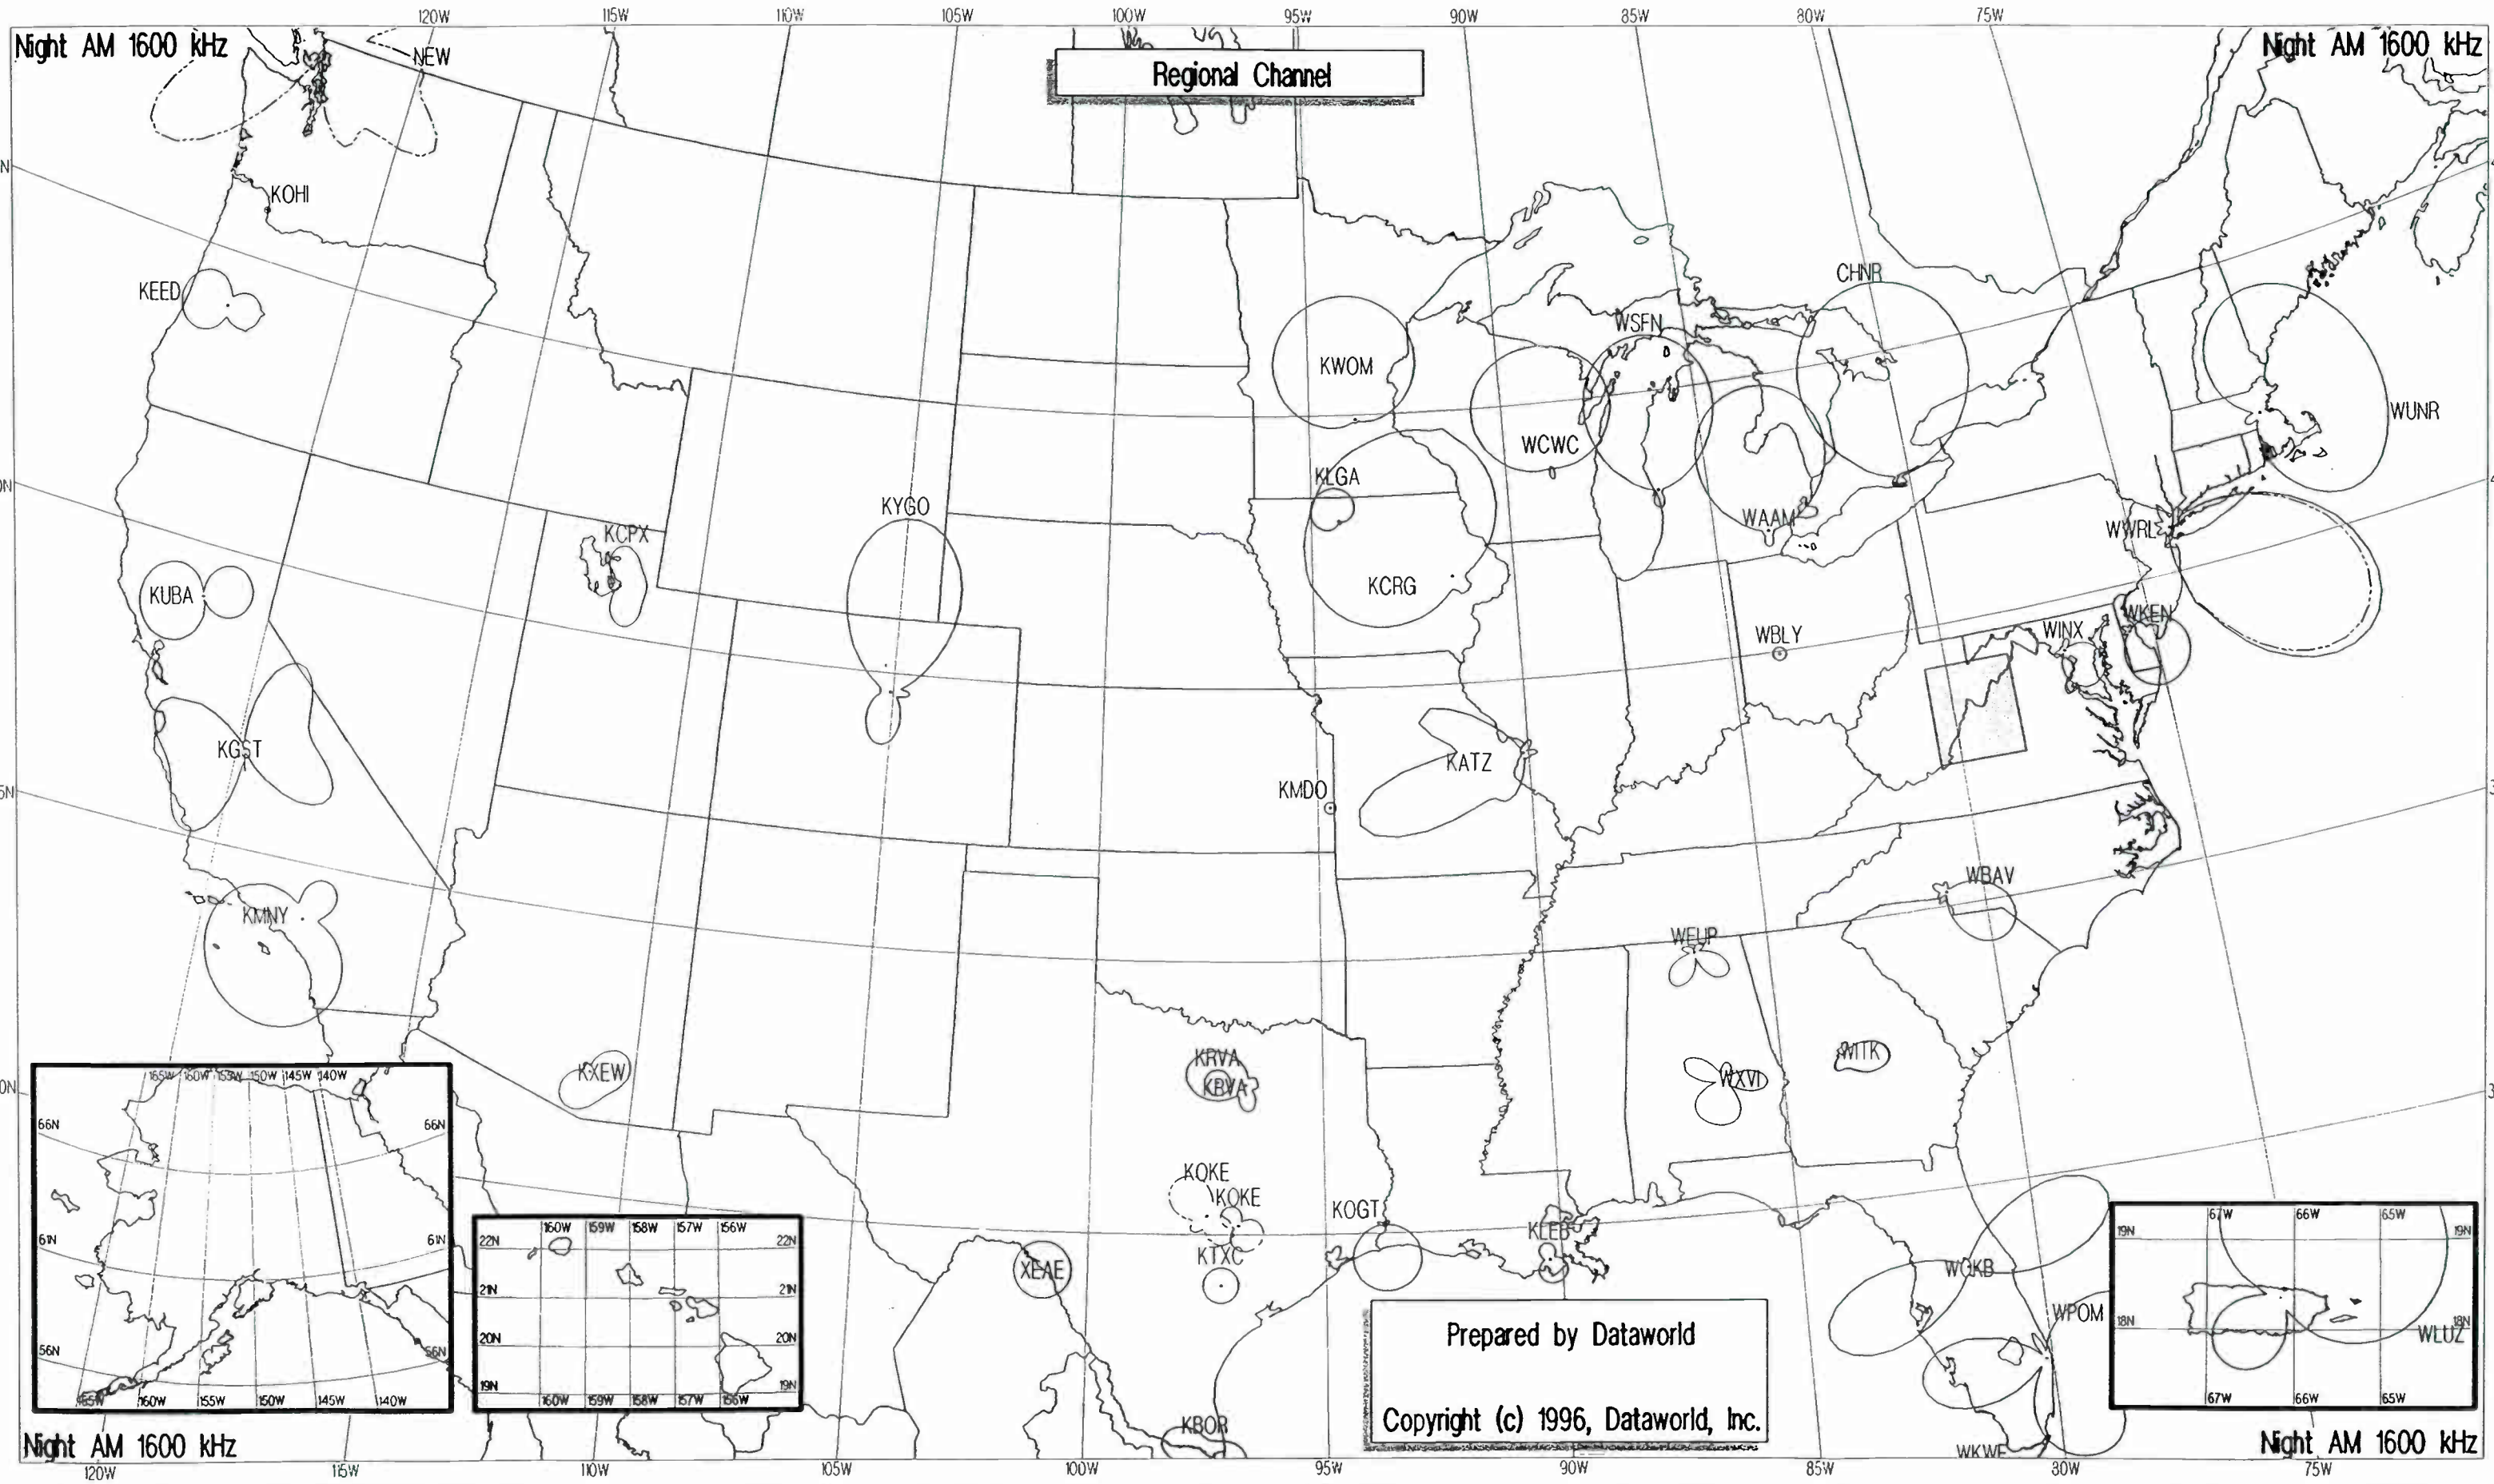

Night AM 1580 kHz

Day AM 1580 kHz

Day AM 1580 kHz

Canadian Clear Channel

CBJ

Prepared by Dataworld
 Copyright (c) 1996, Dataworld, Inc.

Prepared by Dataworld
 Copyright (c) 1996, Dataworld, Inc.

Night AM 1600 kHz