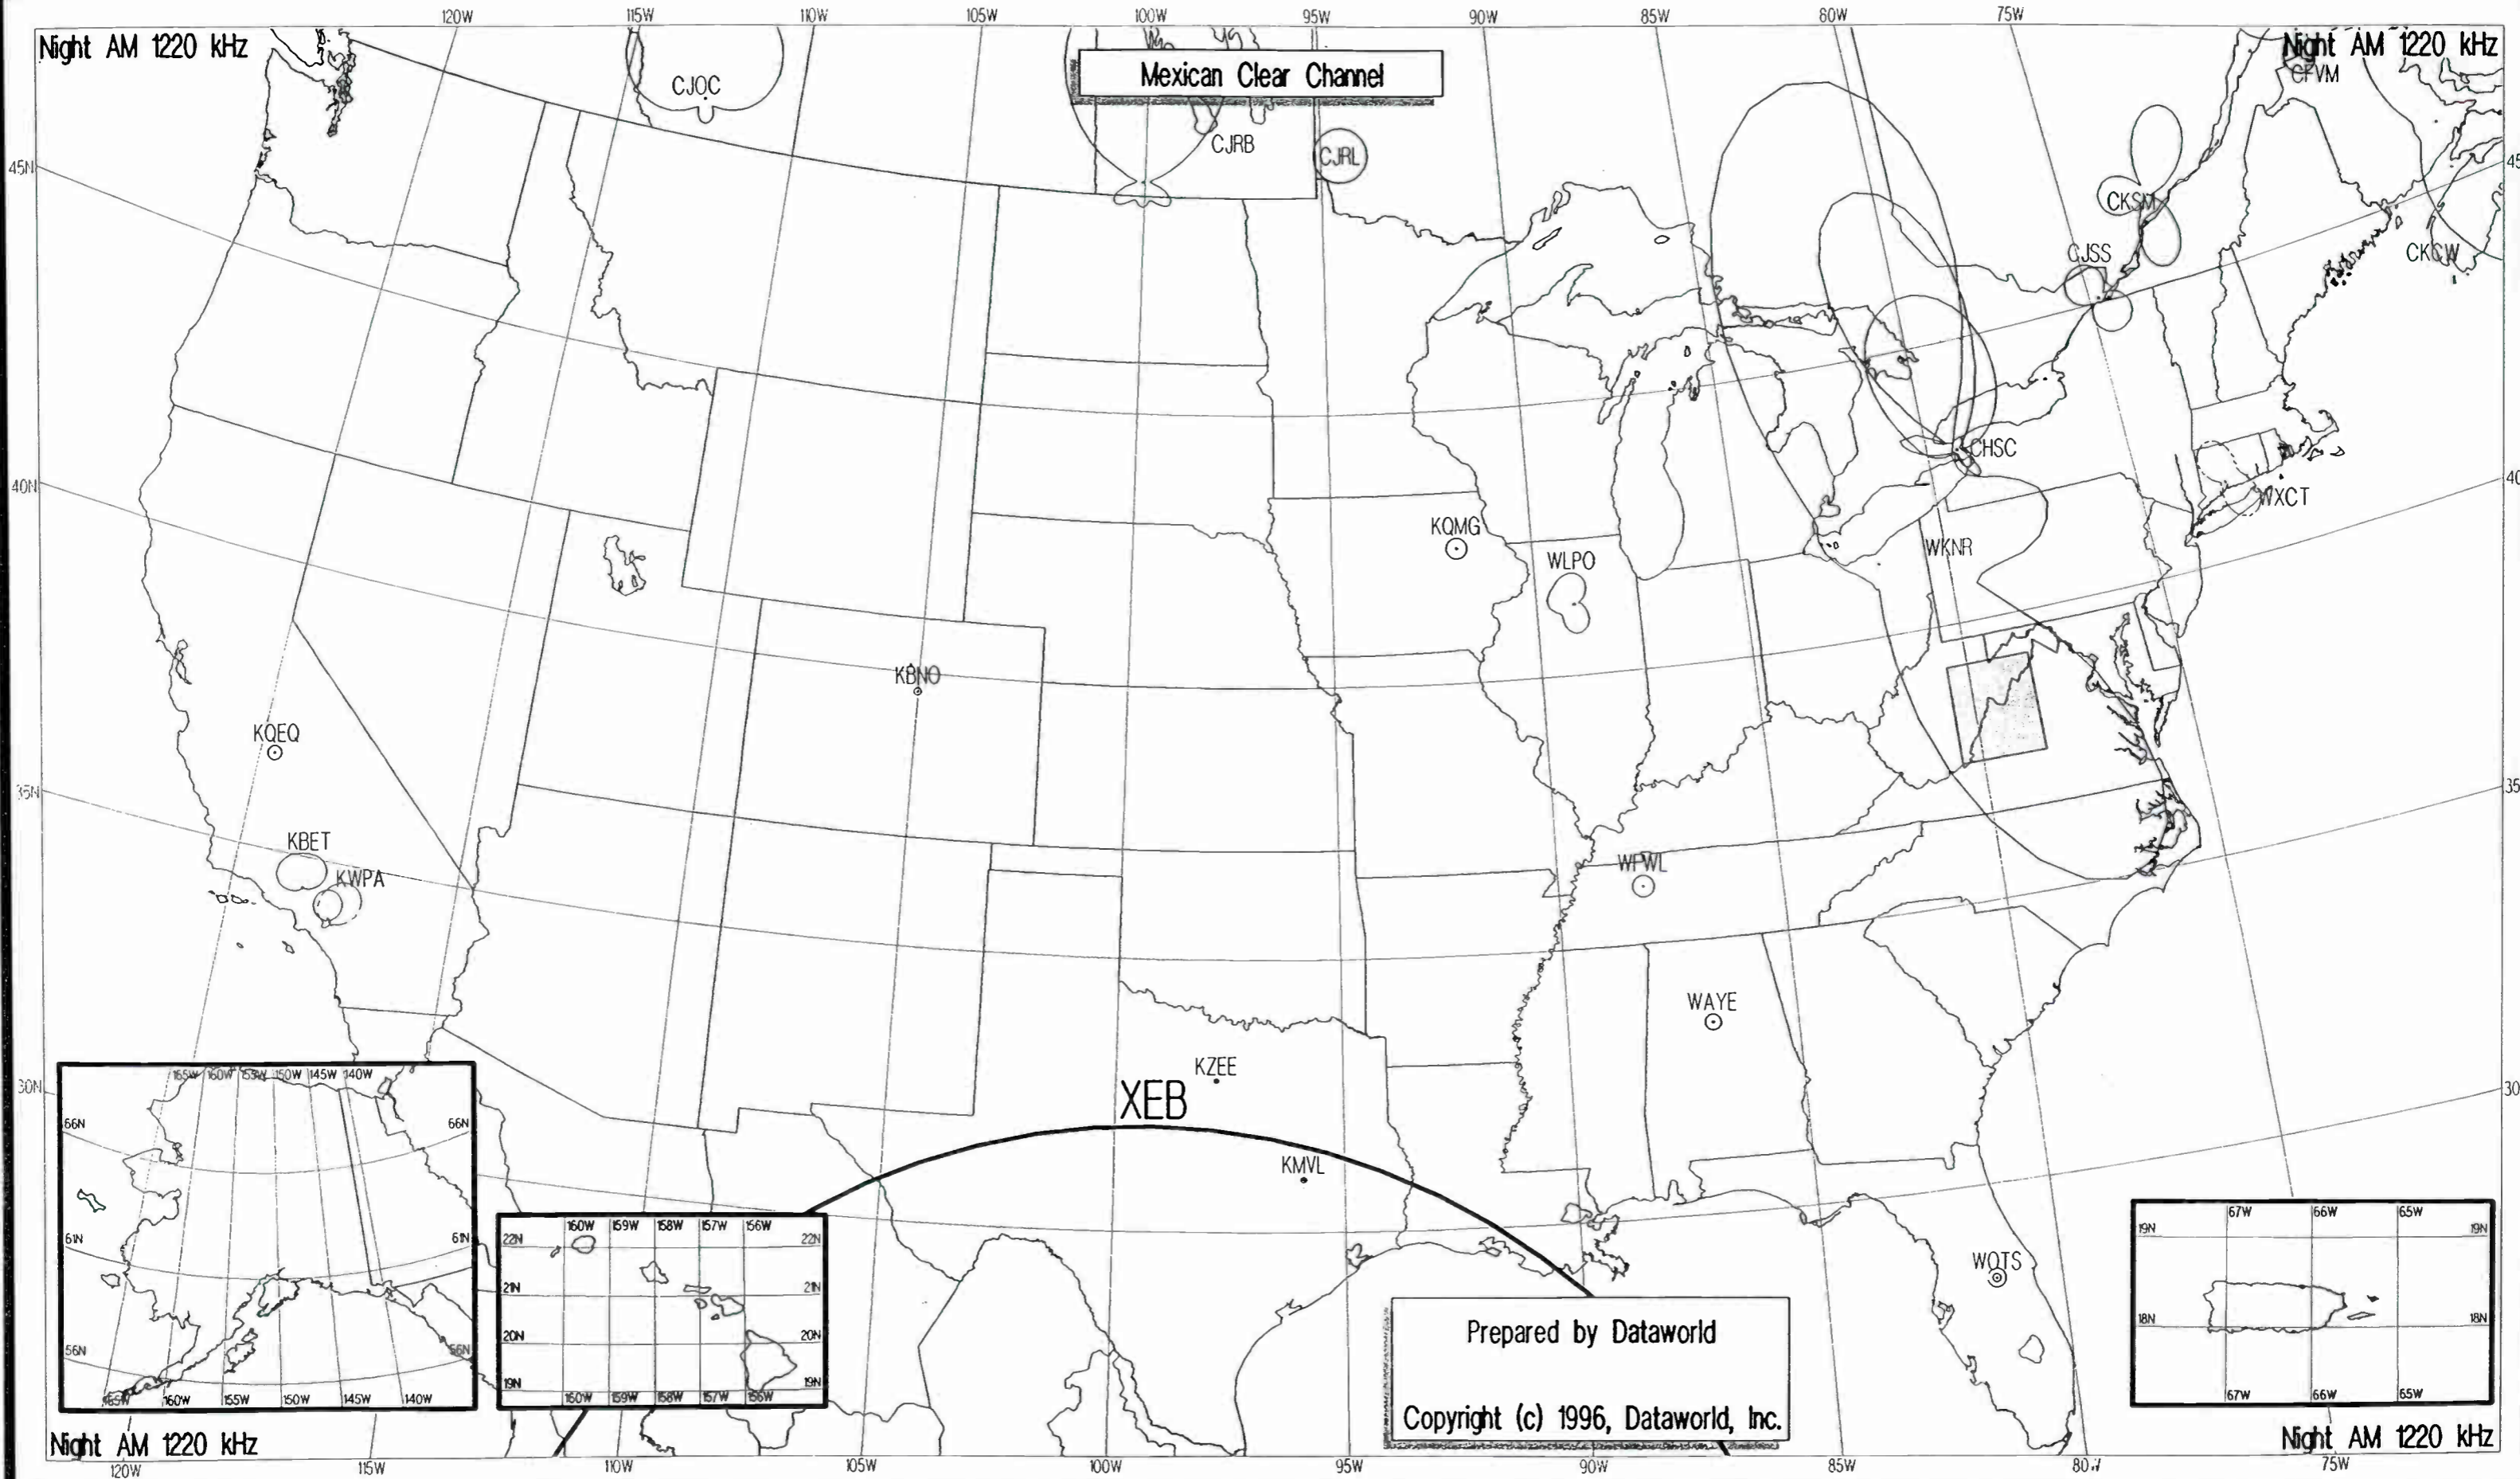

Night AM 1210 kHz

Prepared by Dataworld
 Copyright (c) 1996, Dataworld, Inc.

Night AM 1220 kHz

Night AM 1220 kHz

Mexican Clear Channel

Prepared by Dataworld
 Copyright (c) 1996, Dataworld, Inc.

Night AM 1220 kHz