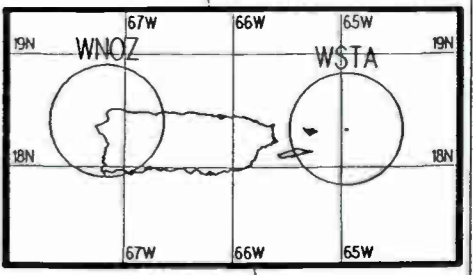

Night AM 1340 kHz

Night AM 1340 kHz

Local Channel

Prepared by Dataworld
Copyright (c) 1996, Dataworld, Inc.

Night AM 1340 kHz

Night AM 1340 kHz