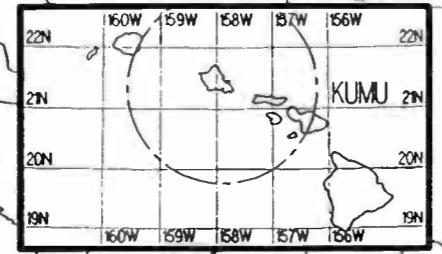

Prepared by Dataworld
 Copyright (c) 1996, Dataworld, Inc.

Night AM 1500 kHz

Night AM 1500 kHz

Day AM 1500 kHz

Day AM 1500 kHz

U.S. Clear Channel

KSTP

WTOP