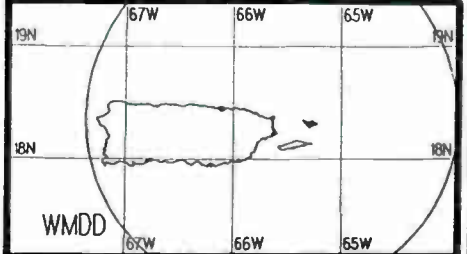

Regional Channel

Prepared by Dataworld
 Copyright (c) 1996, Dataworld, Inc.

Day AM 1470 kHz

Day AM 1470 kHz

Night AM 1480 kHz

Night AM 1480 kHz

Regional Channel

Prepared by Dataworld
 Copyright (c) 1996, Dataworld, Inc.