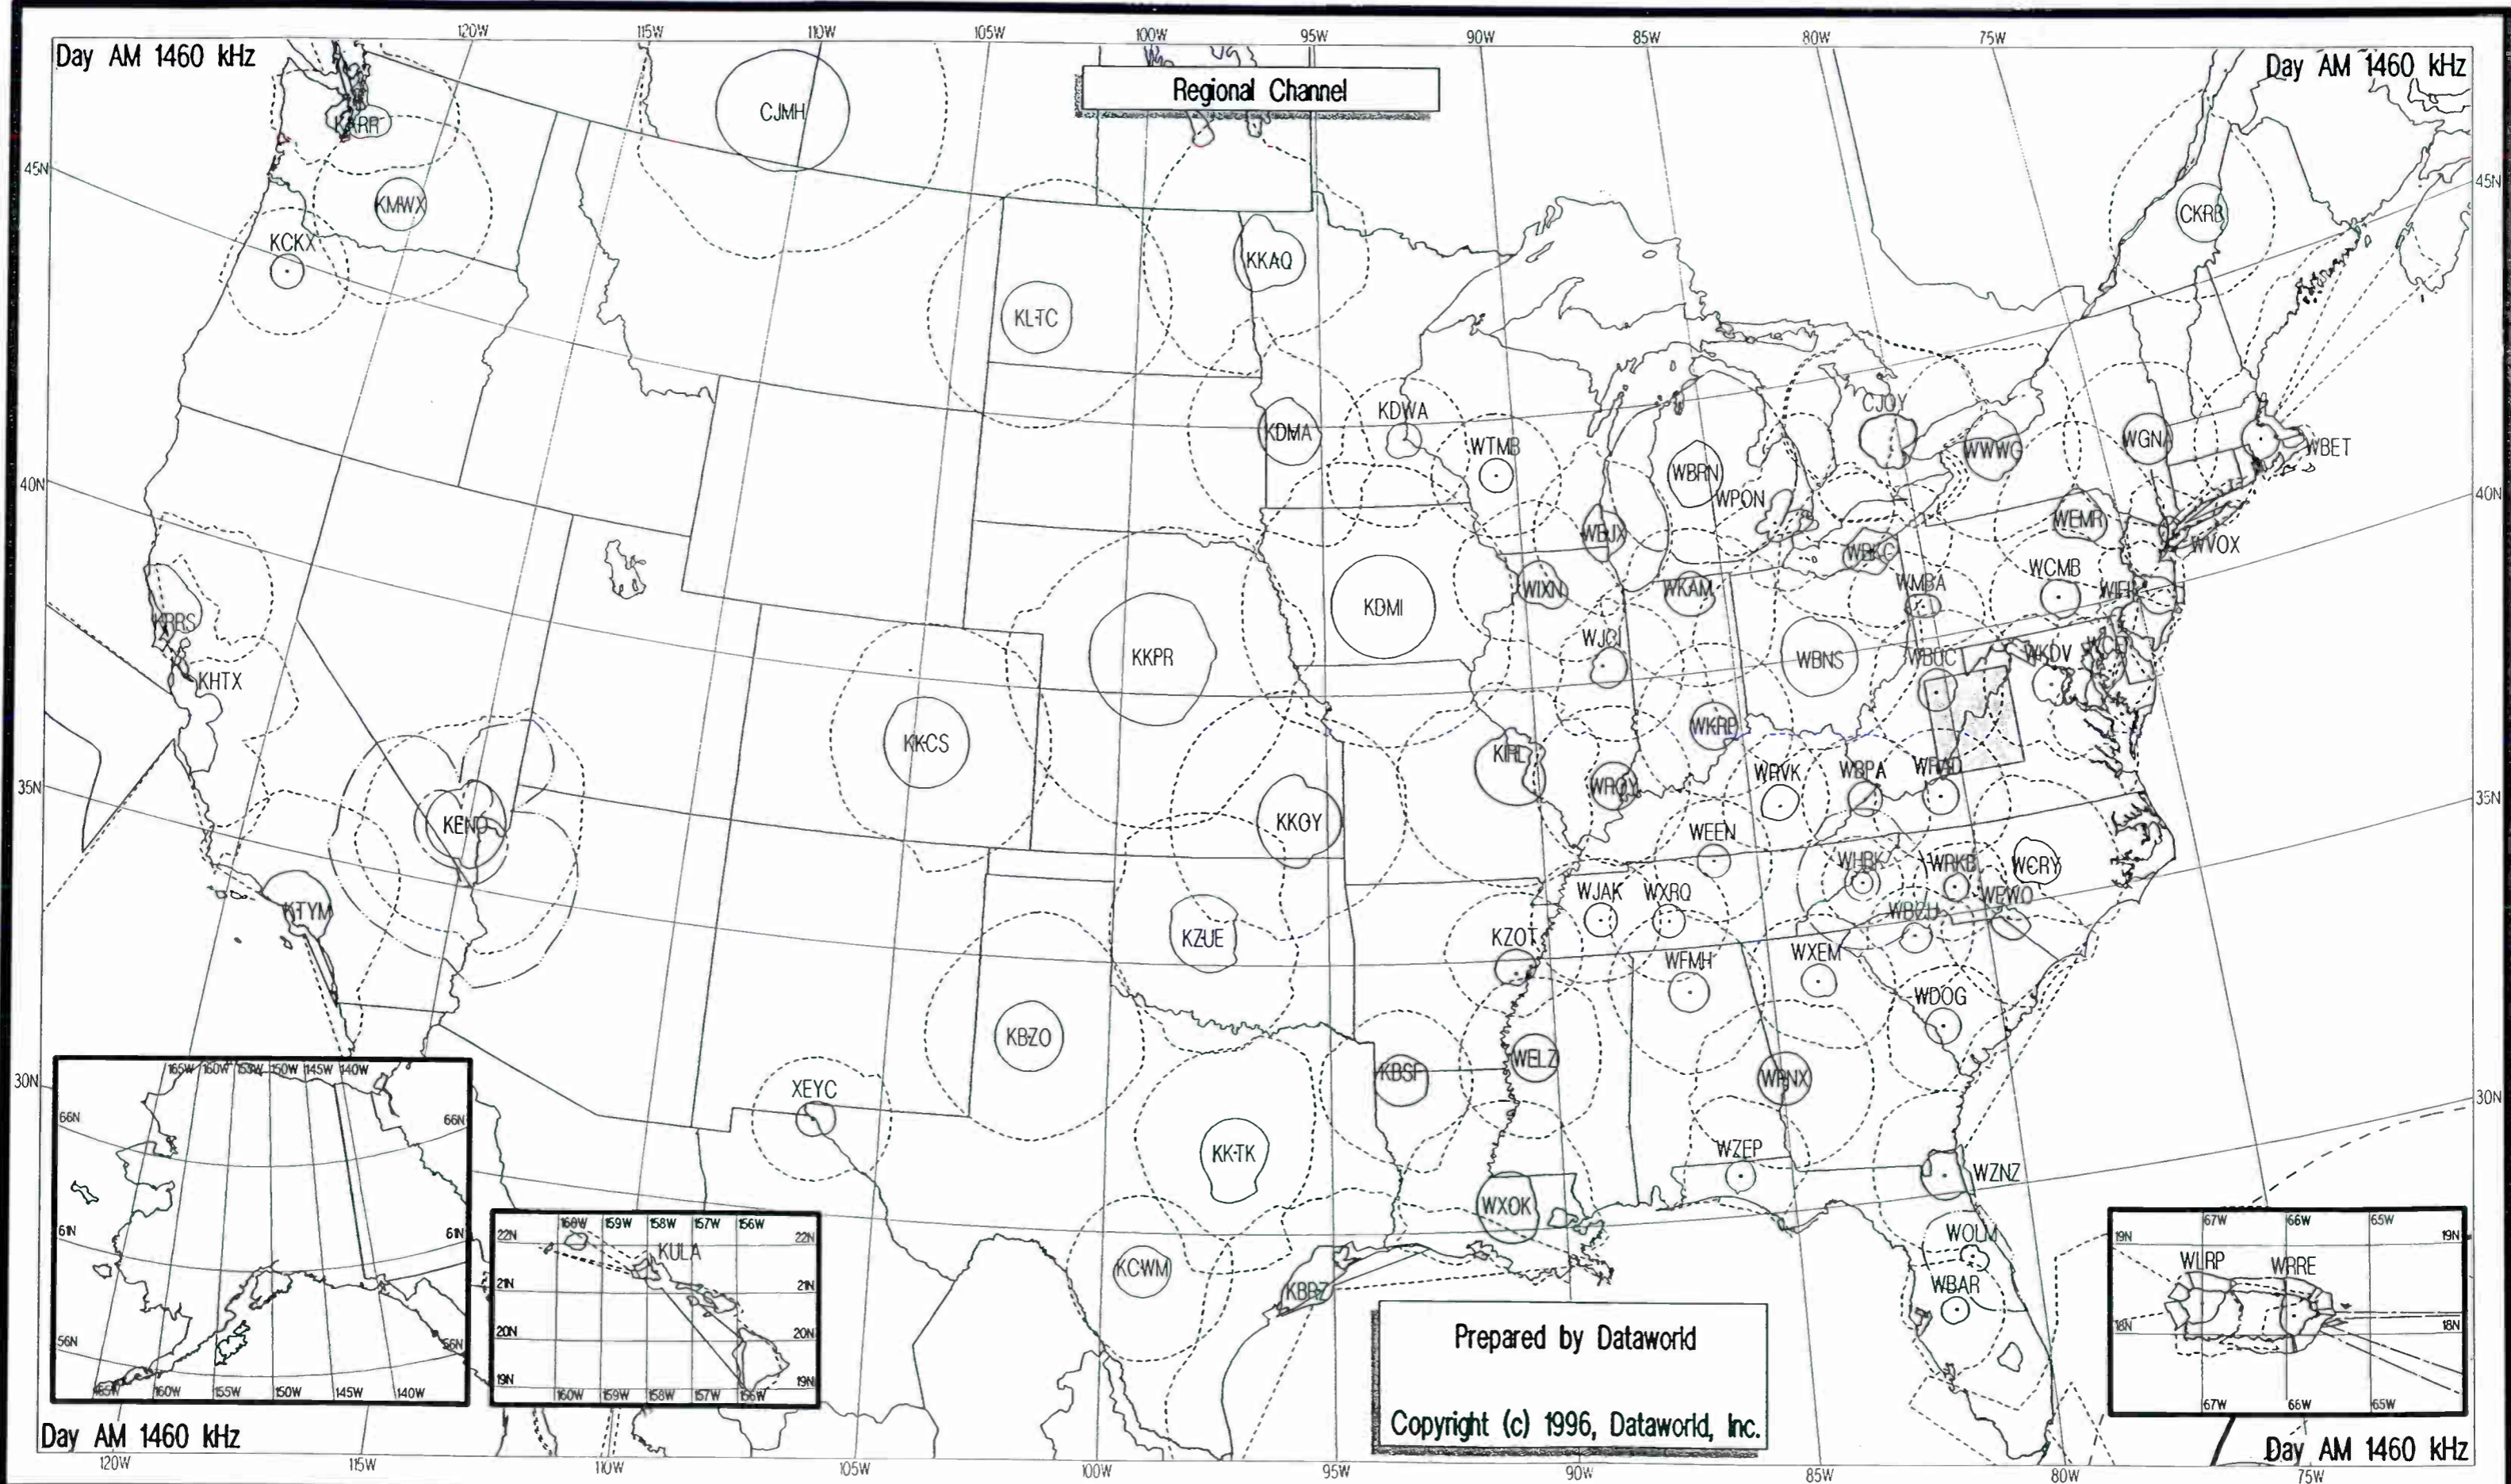

Day AM 1460 kHz

Day AM 1460 kHz

Regional Channel

Day AM 1460 kHz

Day AM 1460 kHz

Prepared by Dataworld
Copyright (c) 1996, Dataworld, Inc.