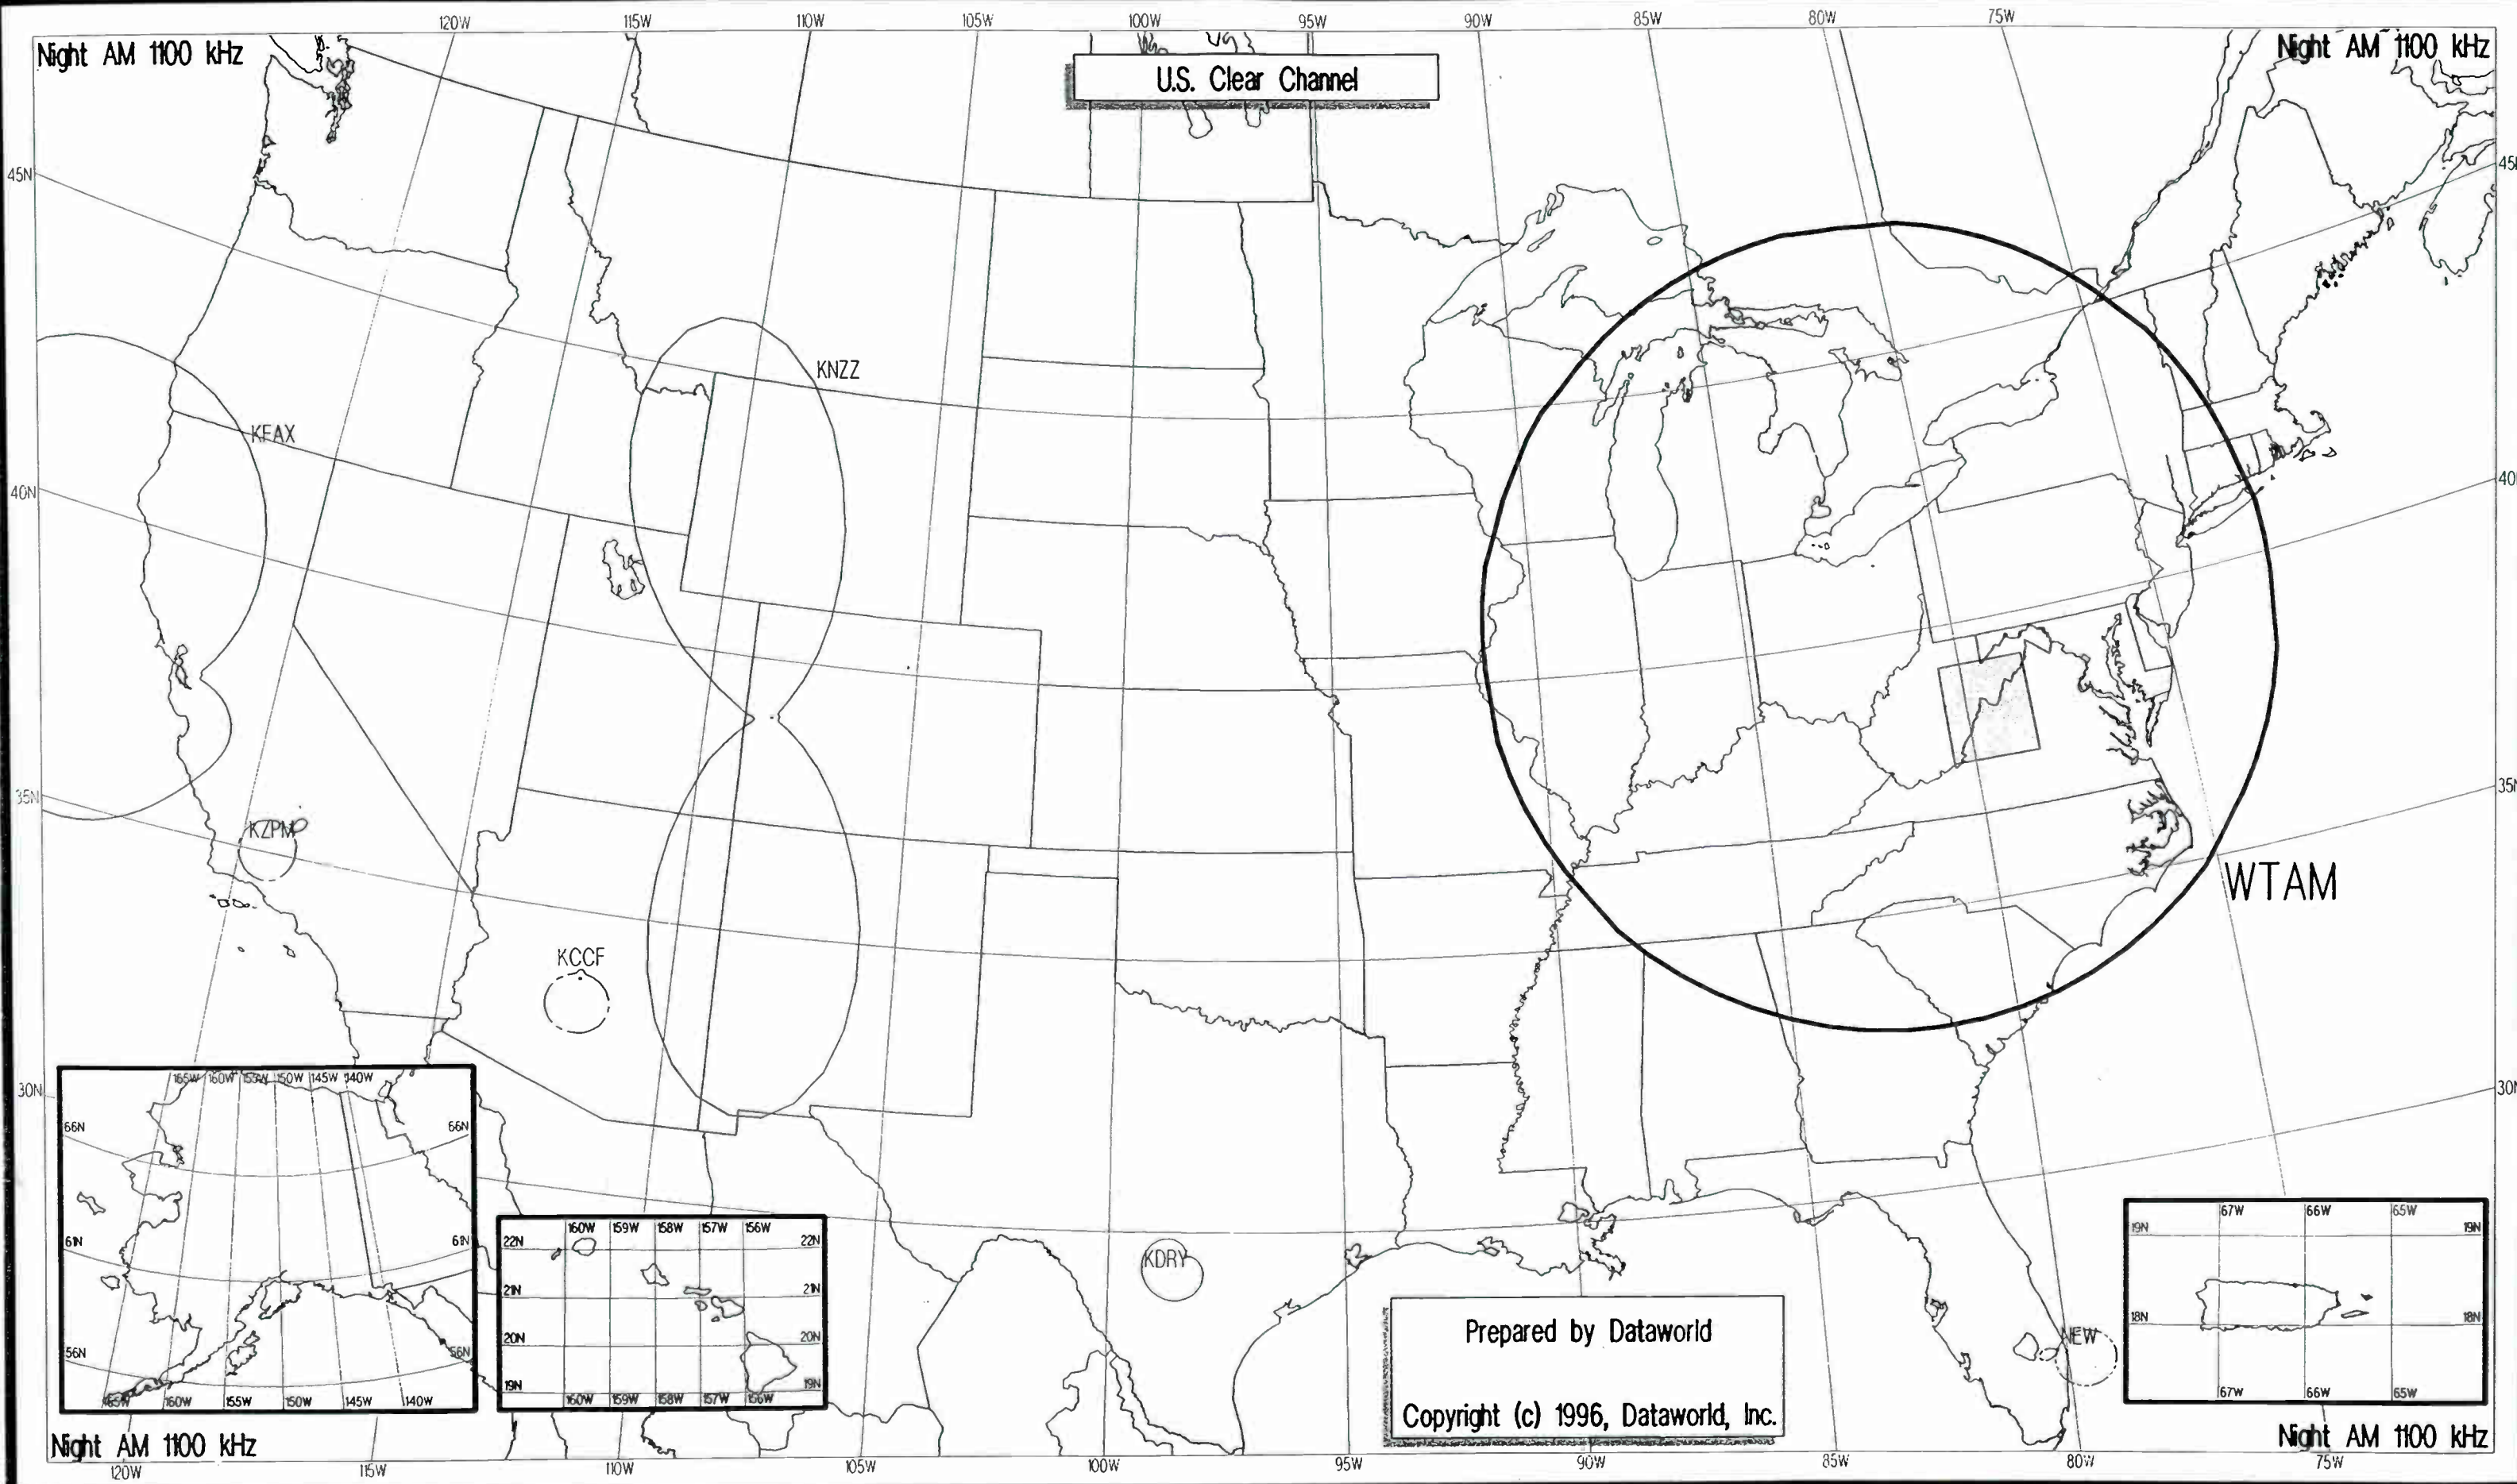

Night AM 1100 kHz

Night AM 1100 kHz

U.S. Clear Channel

Prepared by Dataworld

Copyright (c) 1996, Dataworld, Inc.

Night AM 1100 kHz

Night AM 1100 kHz