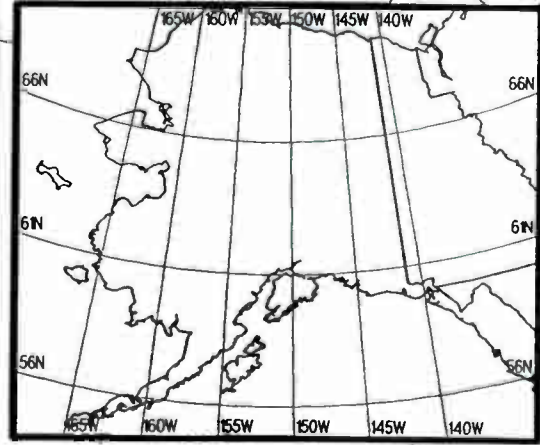

Day AM 1200 kHz

Day AM 1200 kHz

U.S. Clear Channel

Day AM 1200 kHz

Day AM 1200 kHz

Prepared by Dataworld
Copyright (c) 1996, Dataworld, Inc.