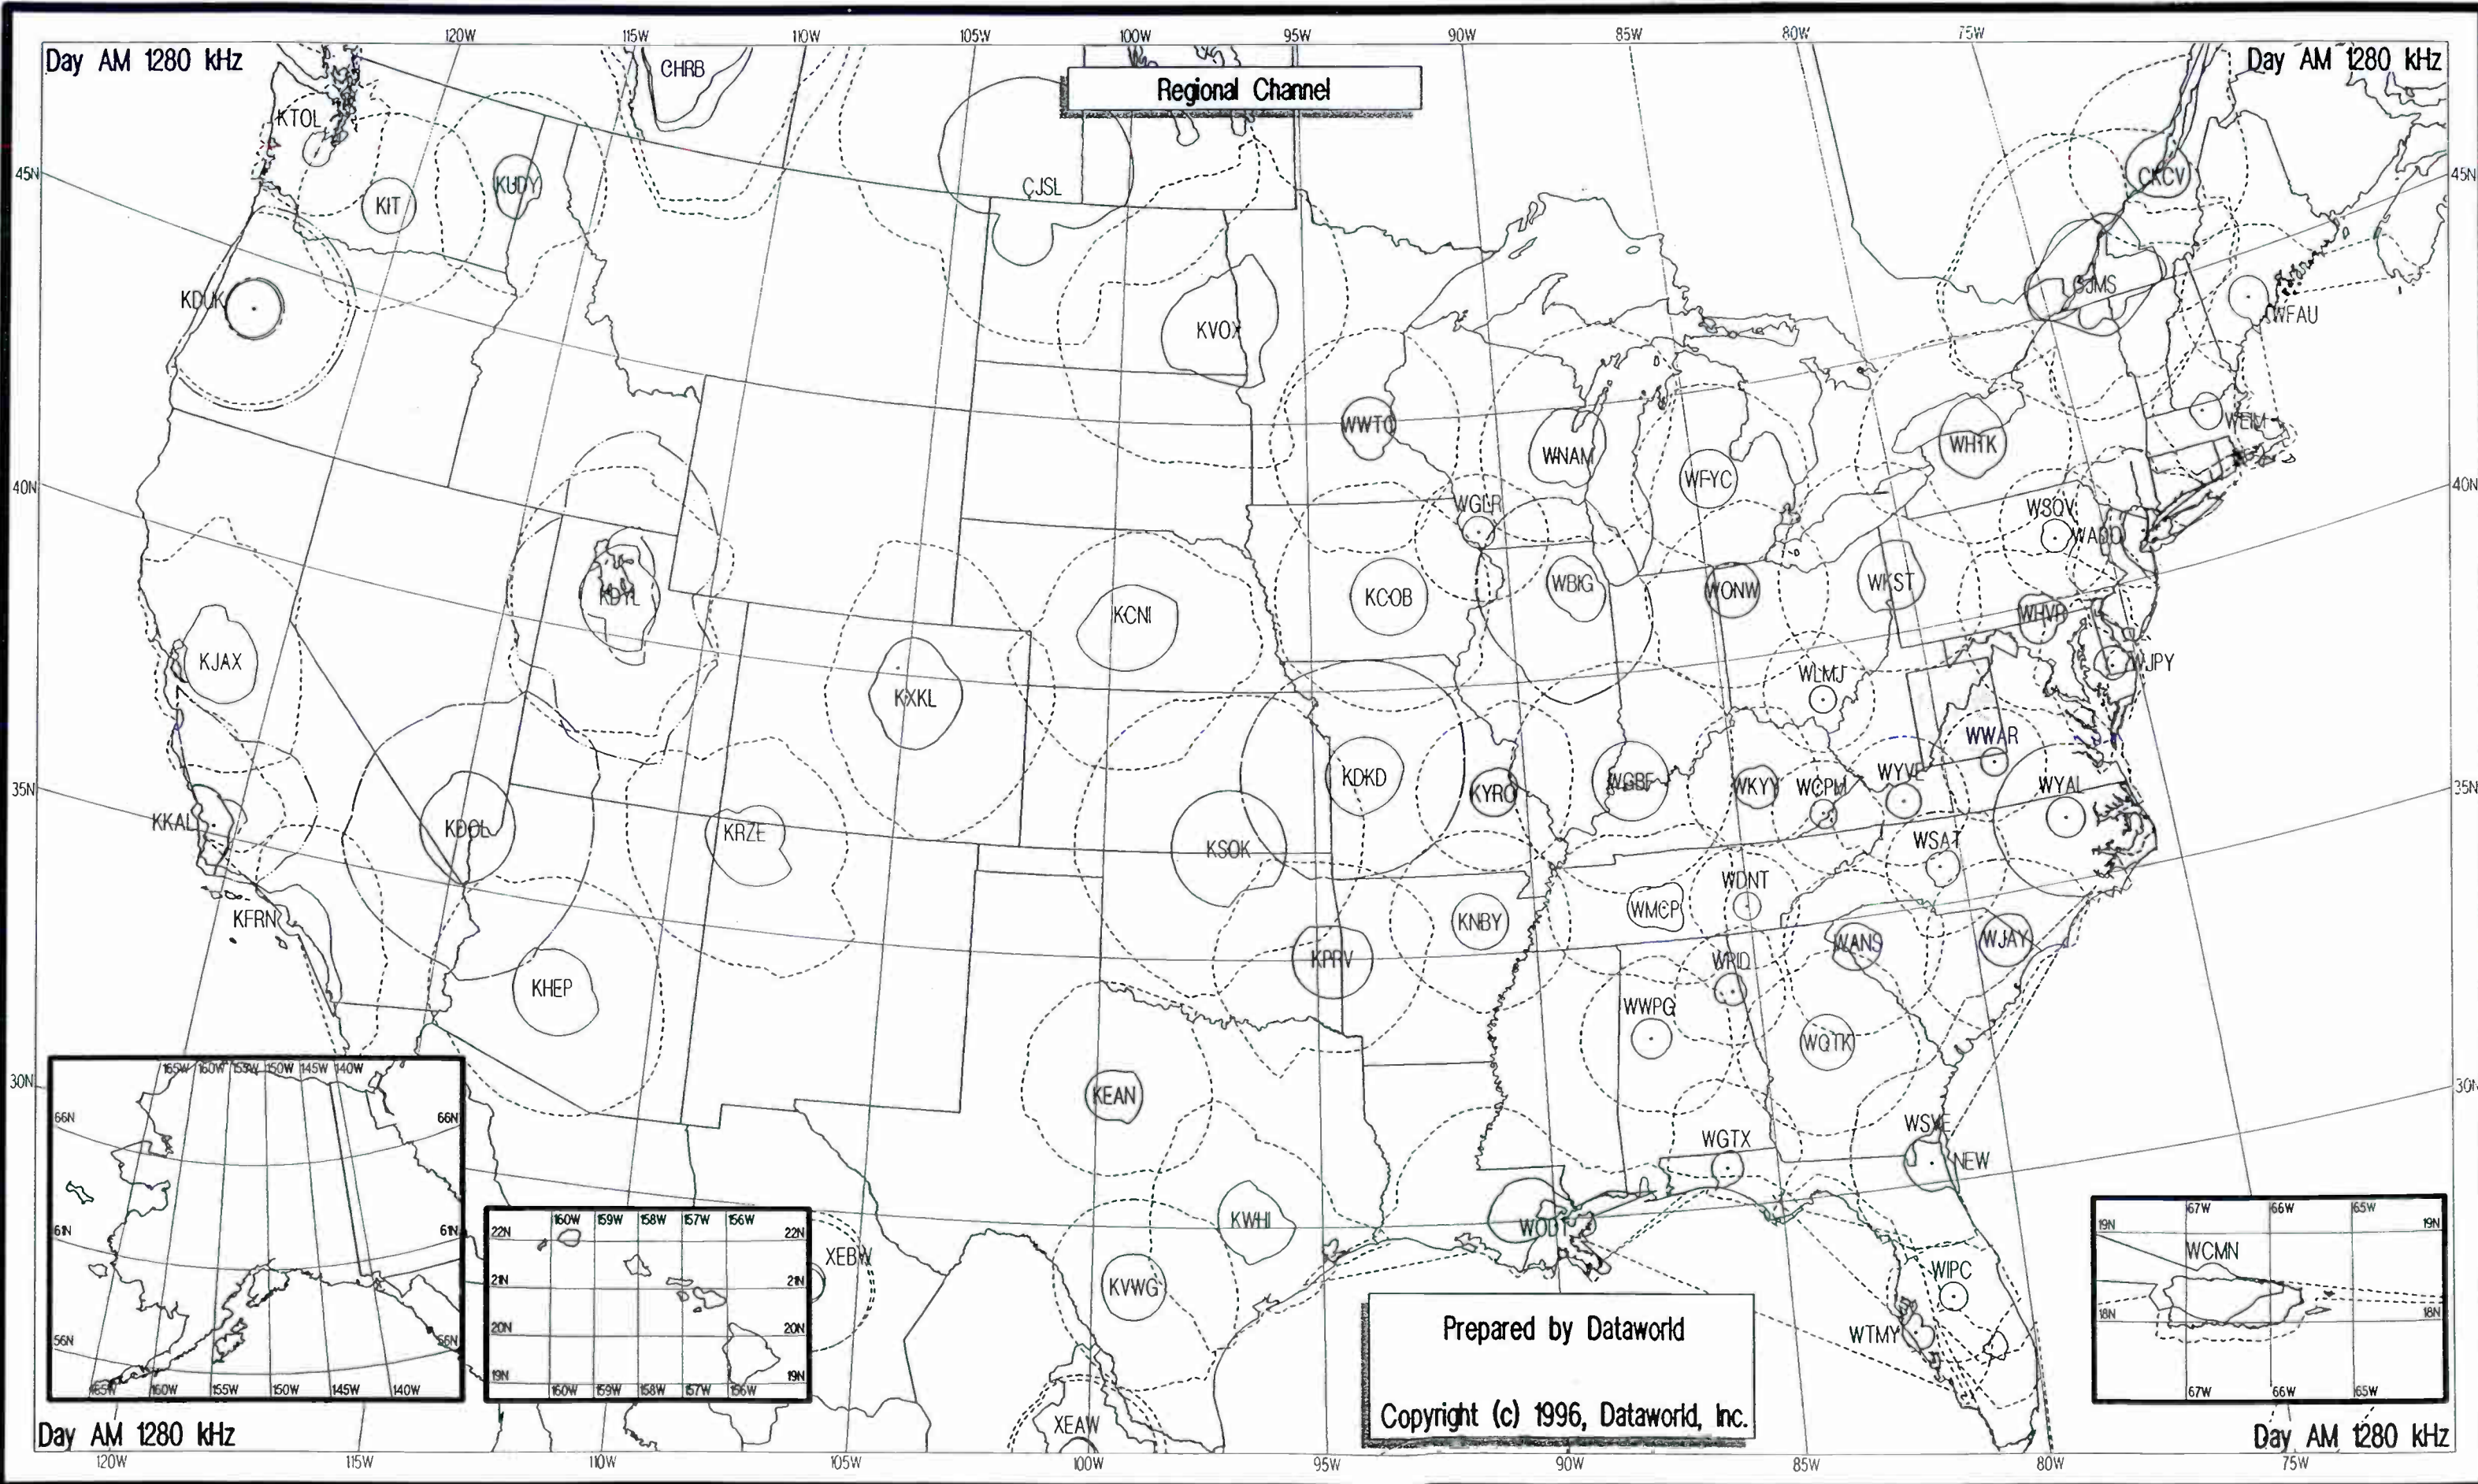

Day AM 1280 kHz

Day AM 1280 kHz

Regional Channel

Day AM 1280 kHz

Day AM 1280 kHz

Prepared by Dataworld
Copyright (c) 1996, Dataworld, Inc.