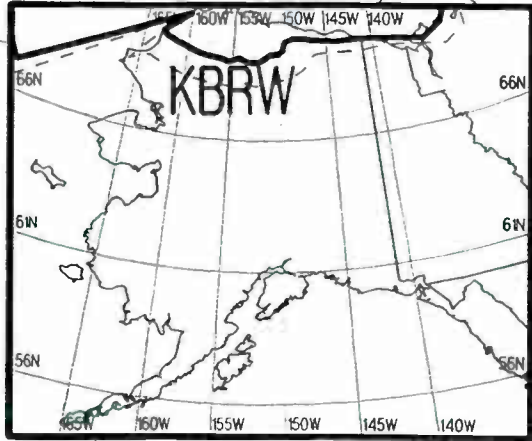

Night AM 680 kHz

U.S. Clear Channel

Prepared by Dataworld
 Copyright (c) 1996, Dataworld, Inc.

Night AM 680 kHz

Night AM 680 kHz

Day AM 680 kHz

Day AM 680 kHz

U.S. Clear Channel