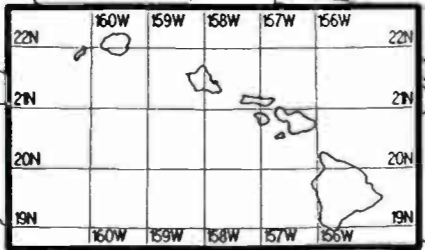

Prepared by Dataworld

Copyright (c) 1996, Dataworld, Inc.

Day AM 1300 kHz

Day AM 1300 kHz

Night AM 1310 kHz

Night AM 1310 kHz

Regional Channel

Prepared by Dataworld
 Copyright (c) 1996, Dataworld, Inc.