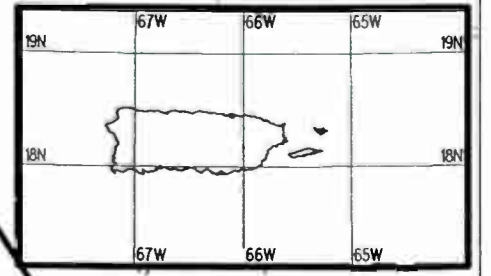

Prepared by Dataworld
Copyright (c) 1996, Dataworld, Inc.

Day AM 900 kHz

Day AM 900 kHz

CKBI

Mexican Clear Channel

Day AM 900 kHz

Day AM 900 kHz

Prepared by Dataworld
 Copyright (c) 1996, Dataworld, Inc.