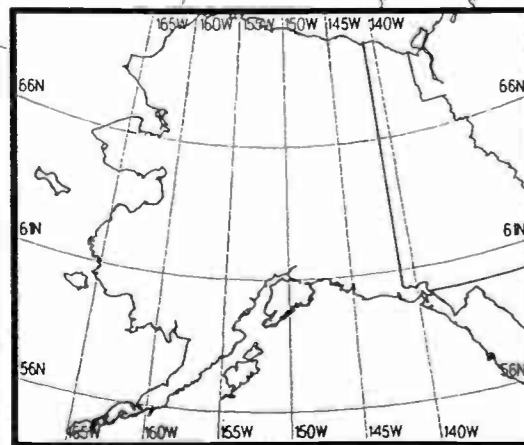

Night AM 1560 kHz

Night AM 1560 kHz

U.S. Clear Channel

Prepared by Dataworld
Copyright (c) 1996, Dataworld, Inc.

Night AM 1560 kHz

Night AM 1560 kHz