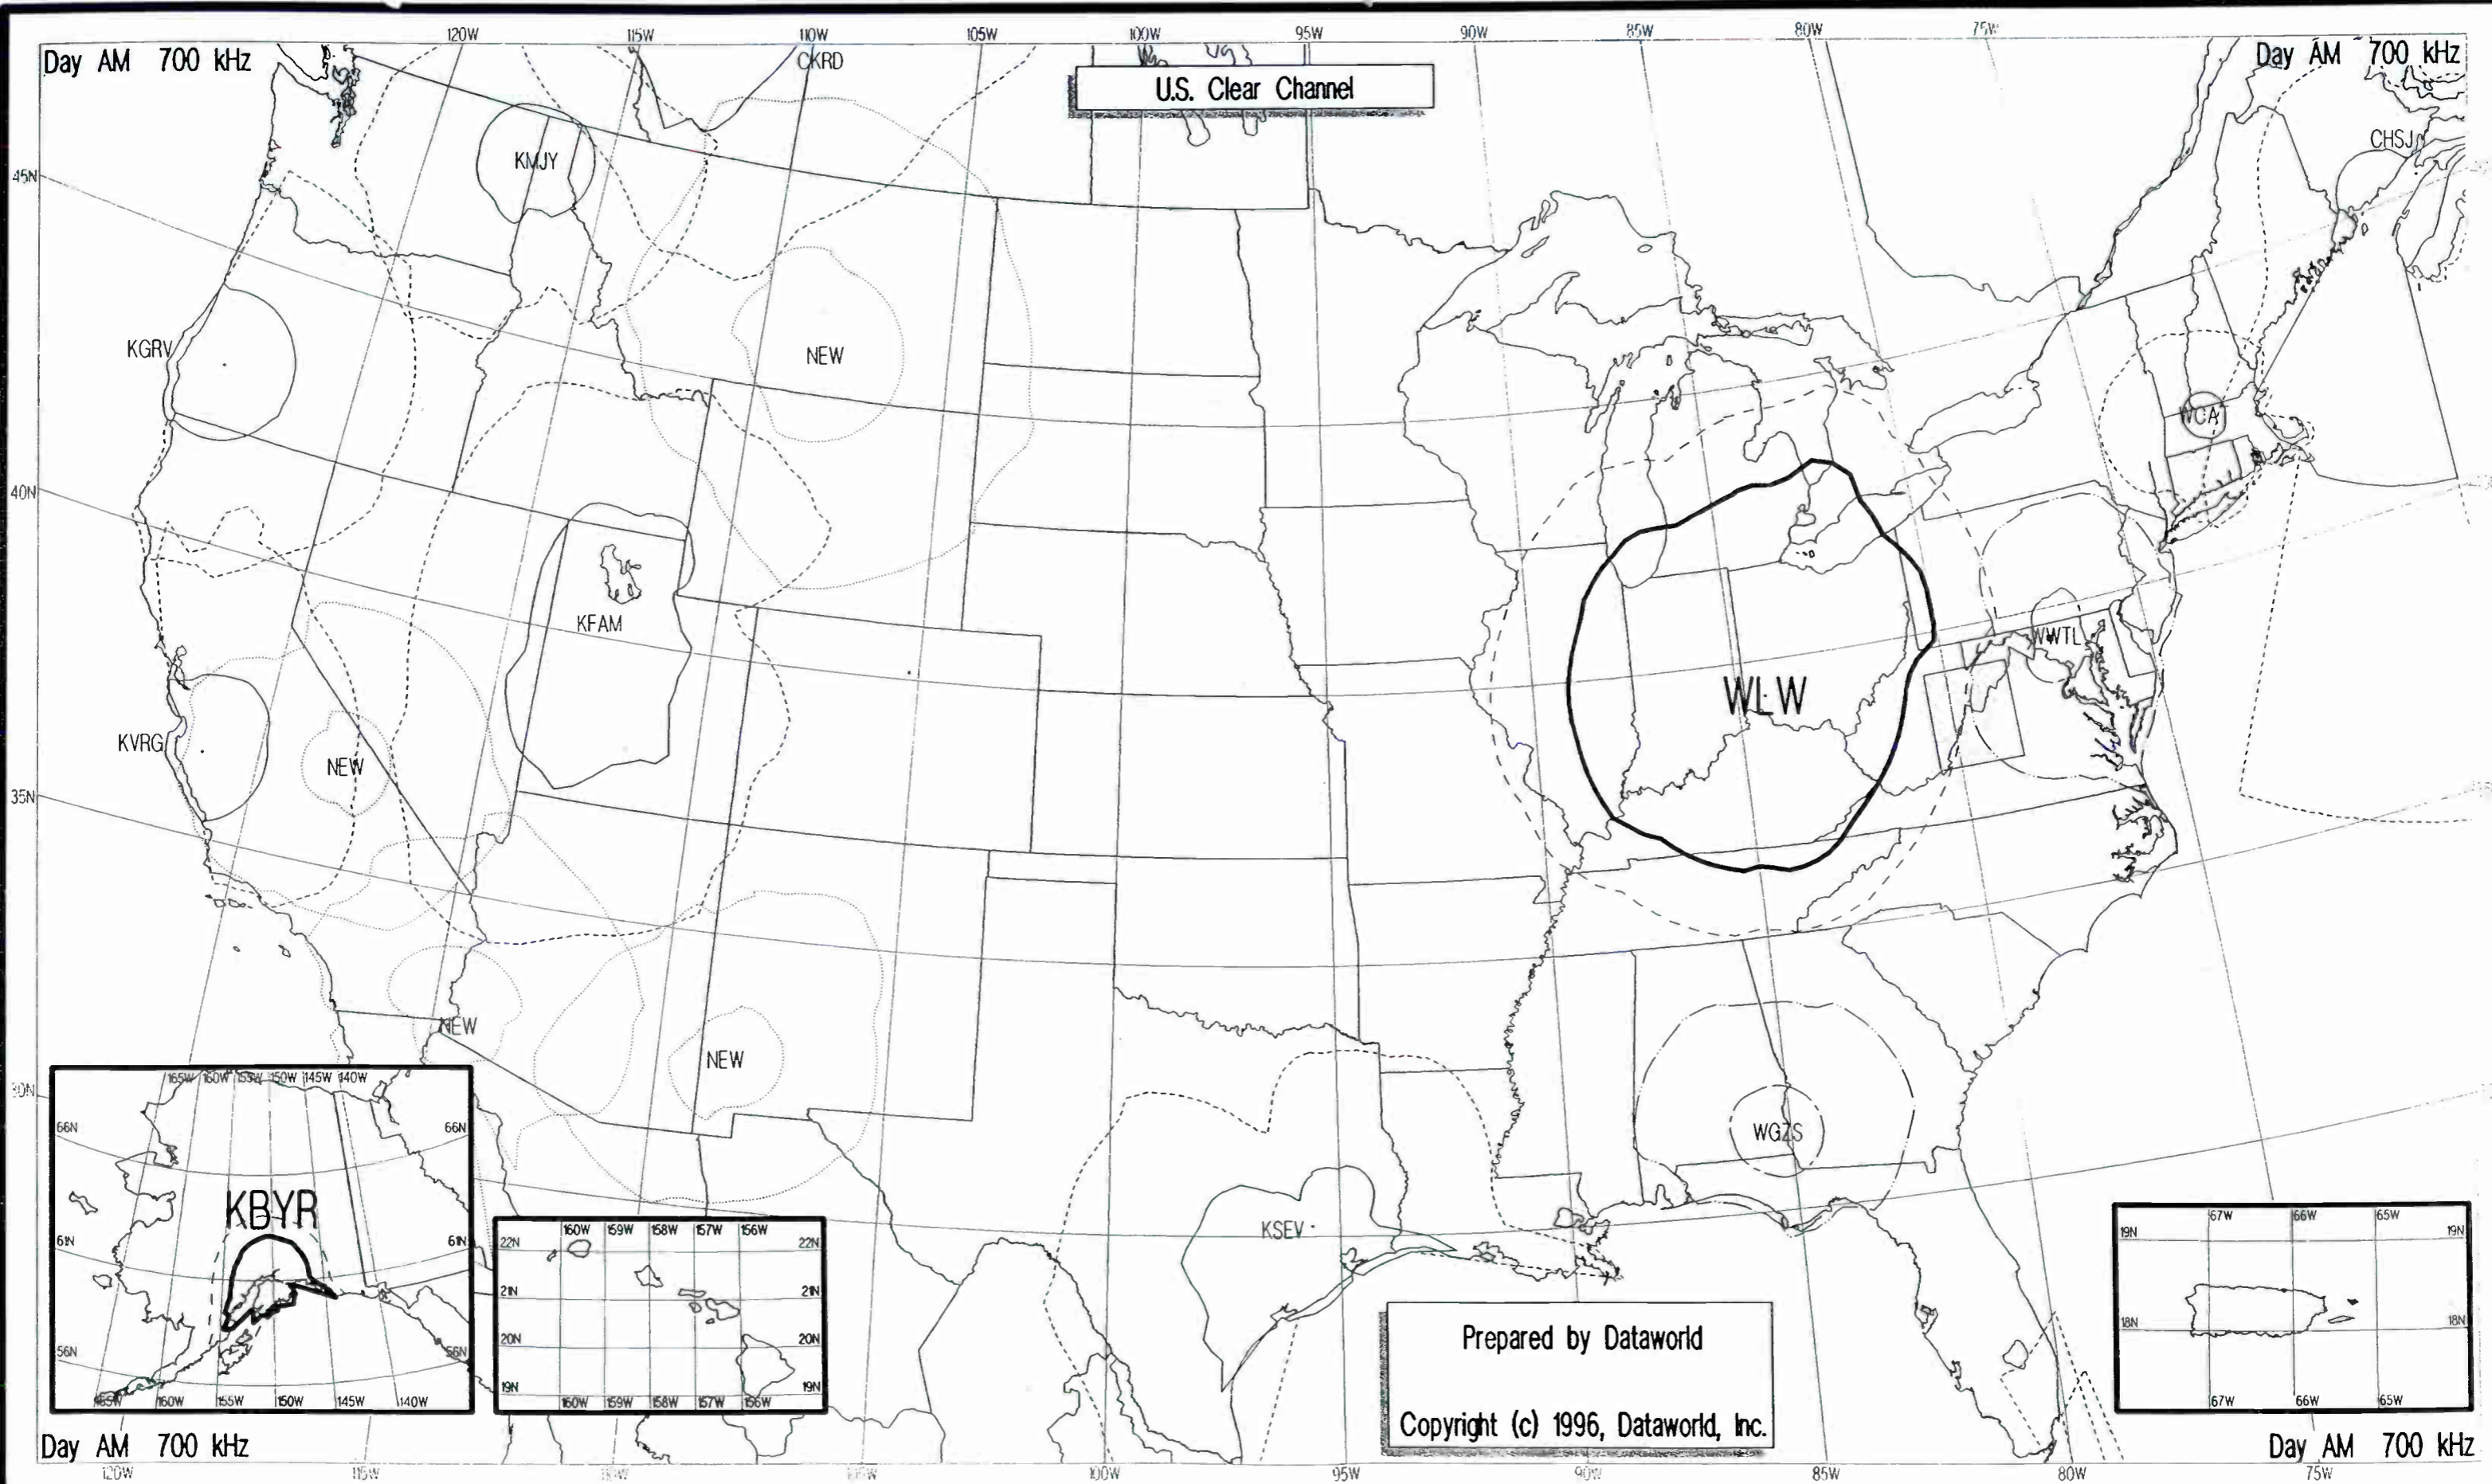

Day AM 700 kHz

Day AM 700 kHz

U.S. Clear Channel

Prepared by Dataworld
Copyright (c) 1996, Dataworld, Inc.

Day AM 700 kHz

Day AM 700 kHz