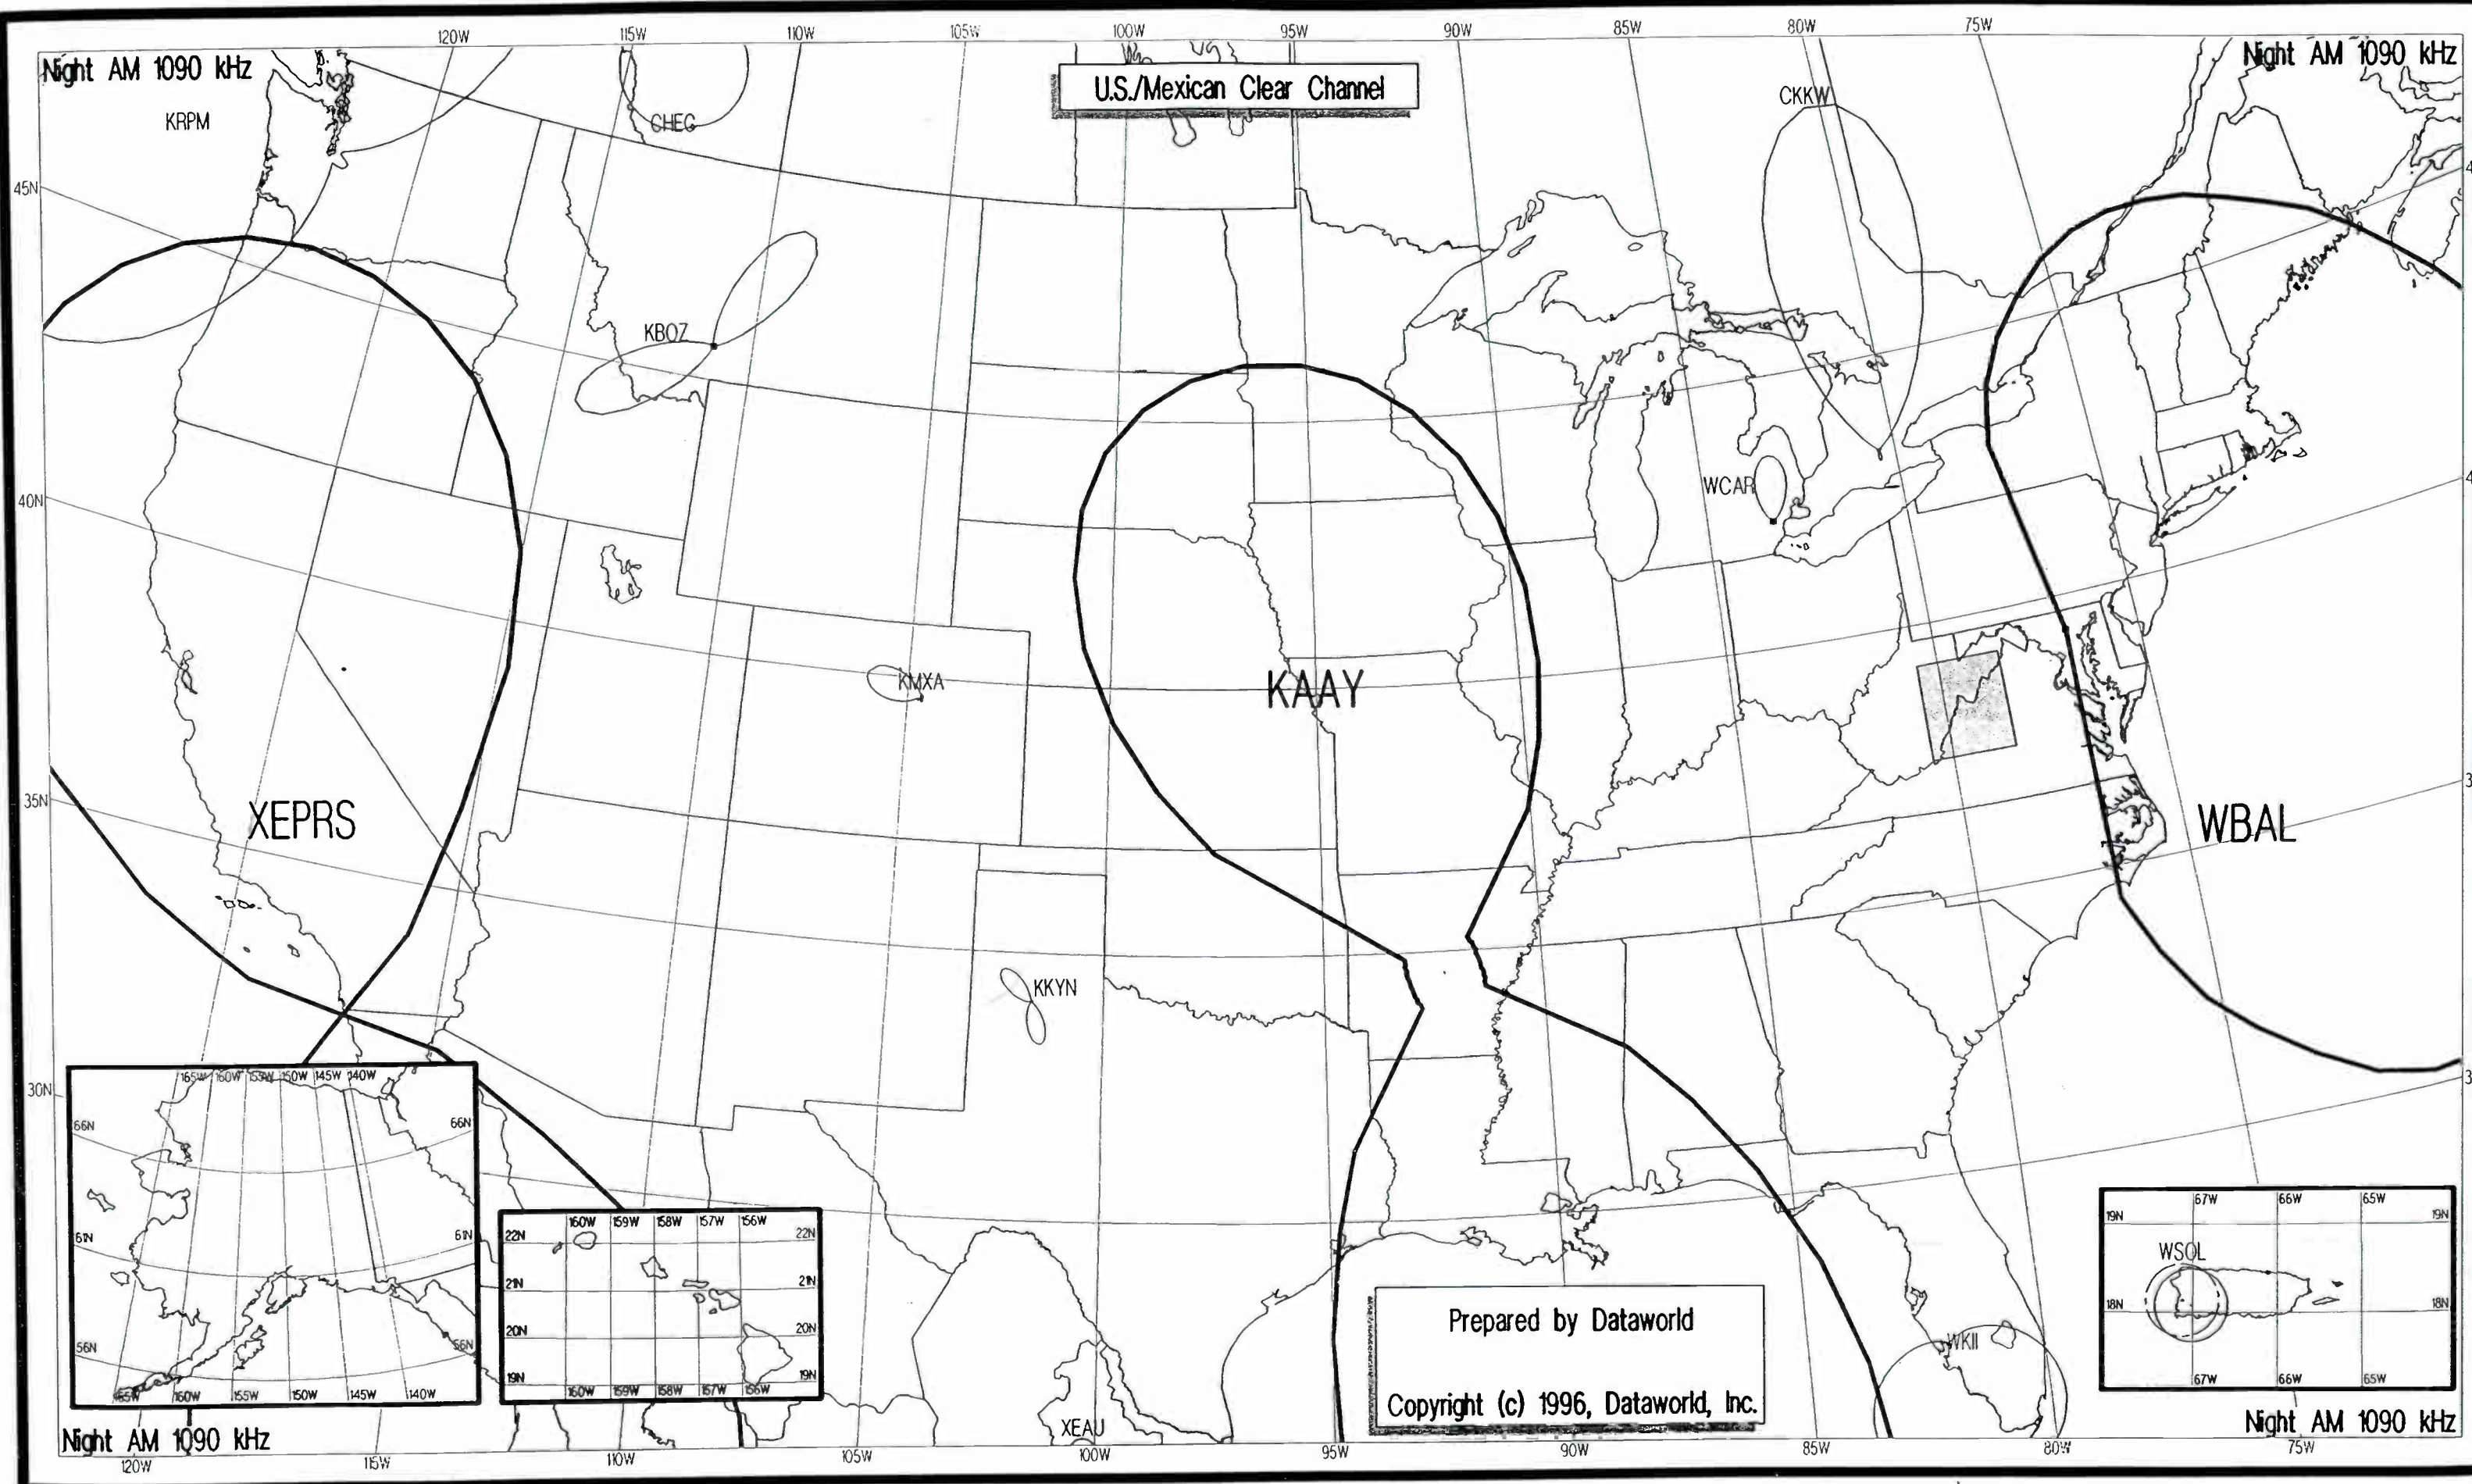

Prepared by Dataworld
Copyright (c) 1996, Dataworld, Inc.