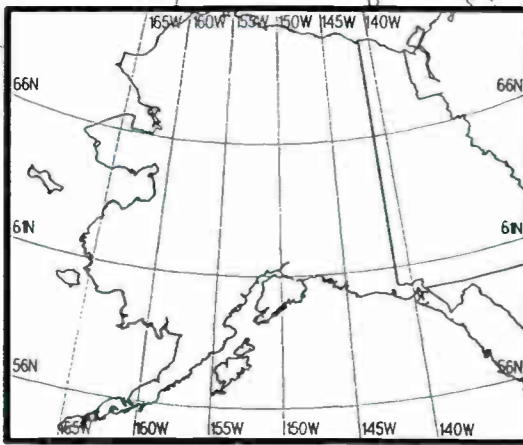

Day AM 760 kHz

Day AM 760 kHz

U.S. Clear Channel

Prepared by Dataworld
Copyright (c) 1996, Dataworld, Inc.

Day AM 760 kHz

Day AM 760 kHz