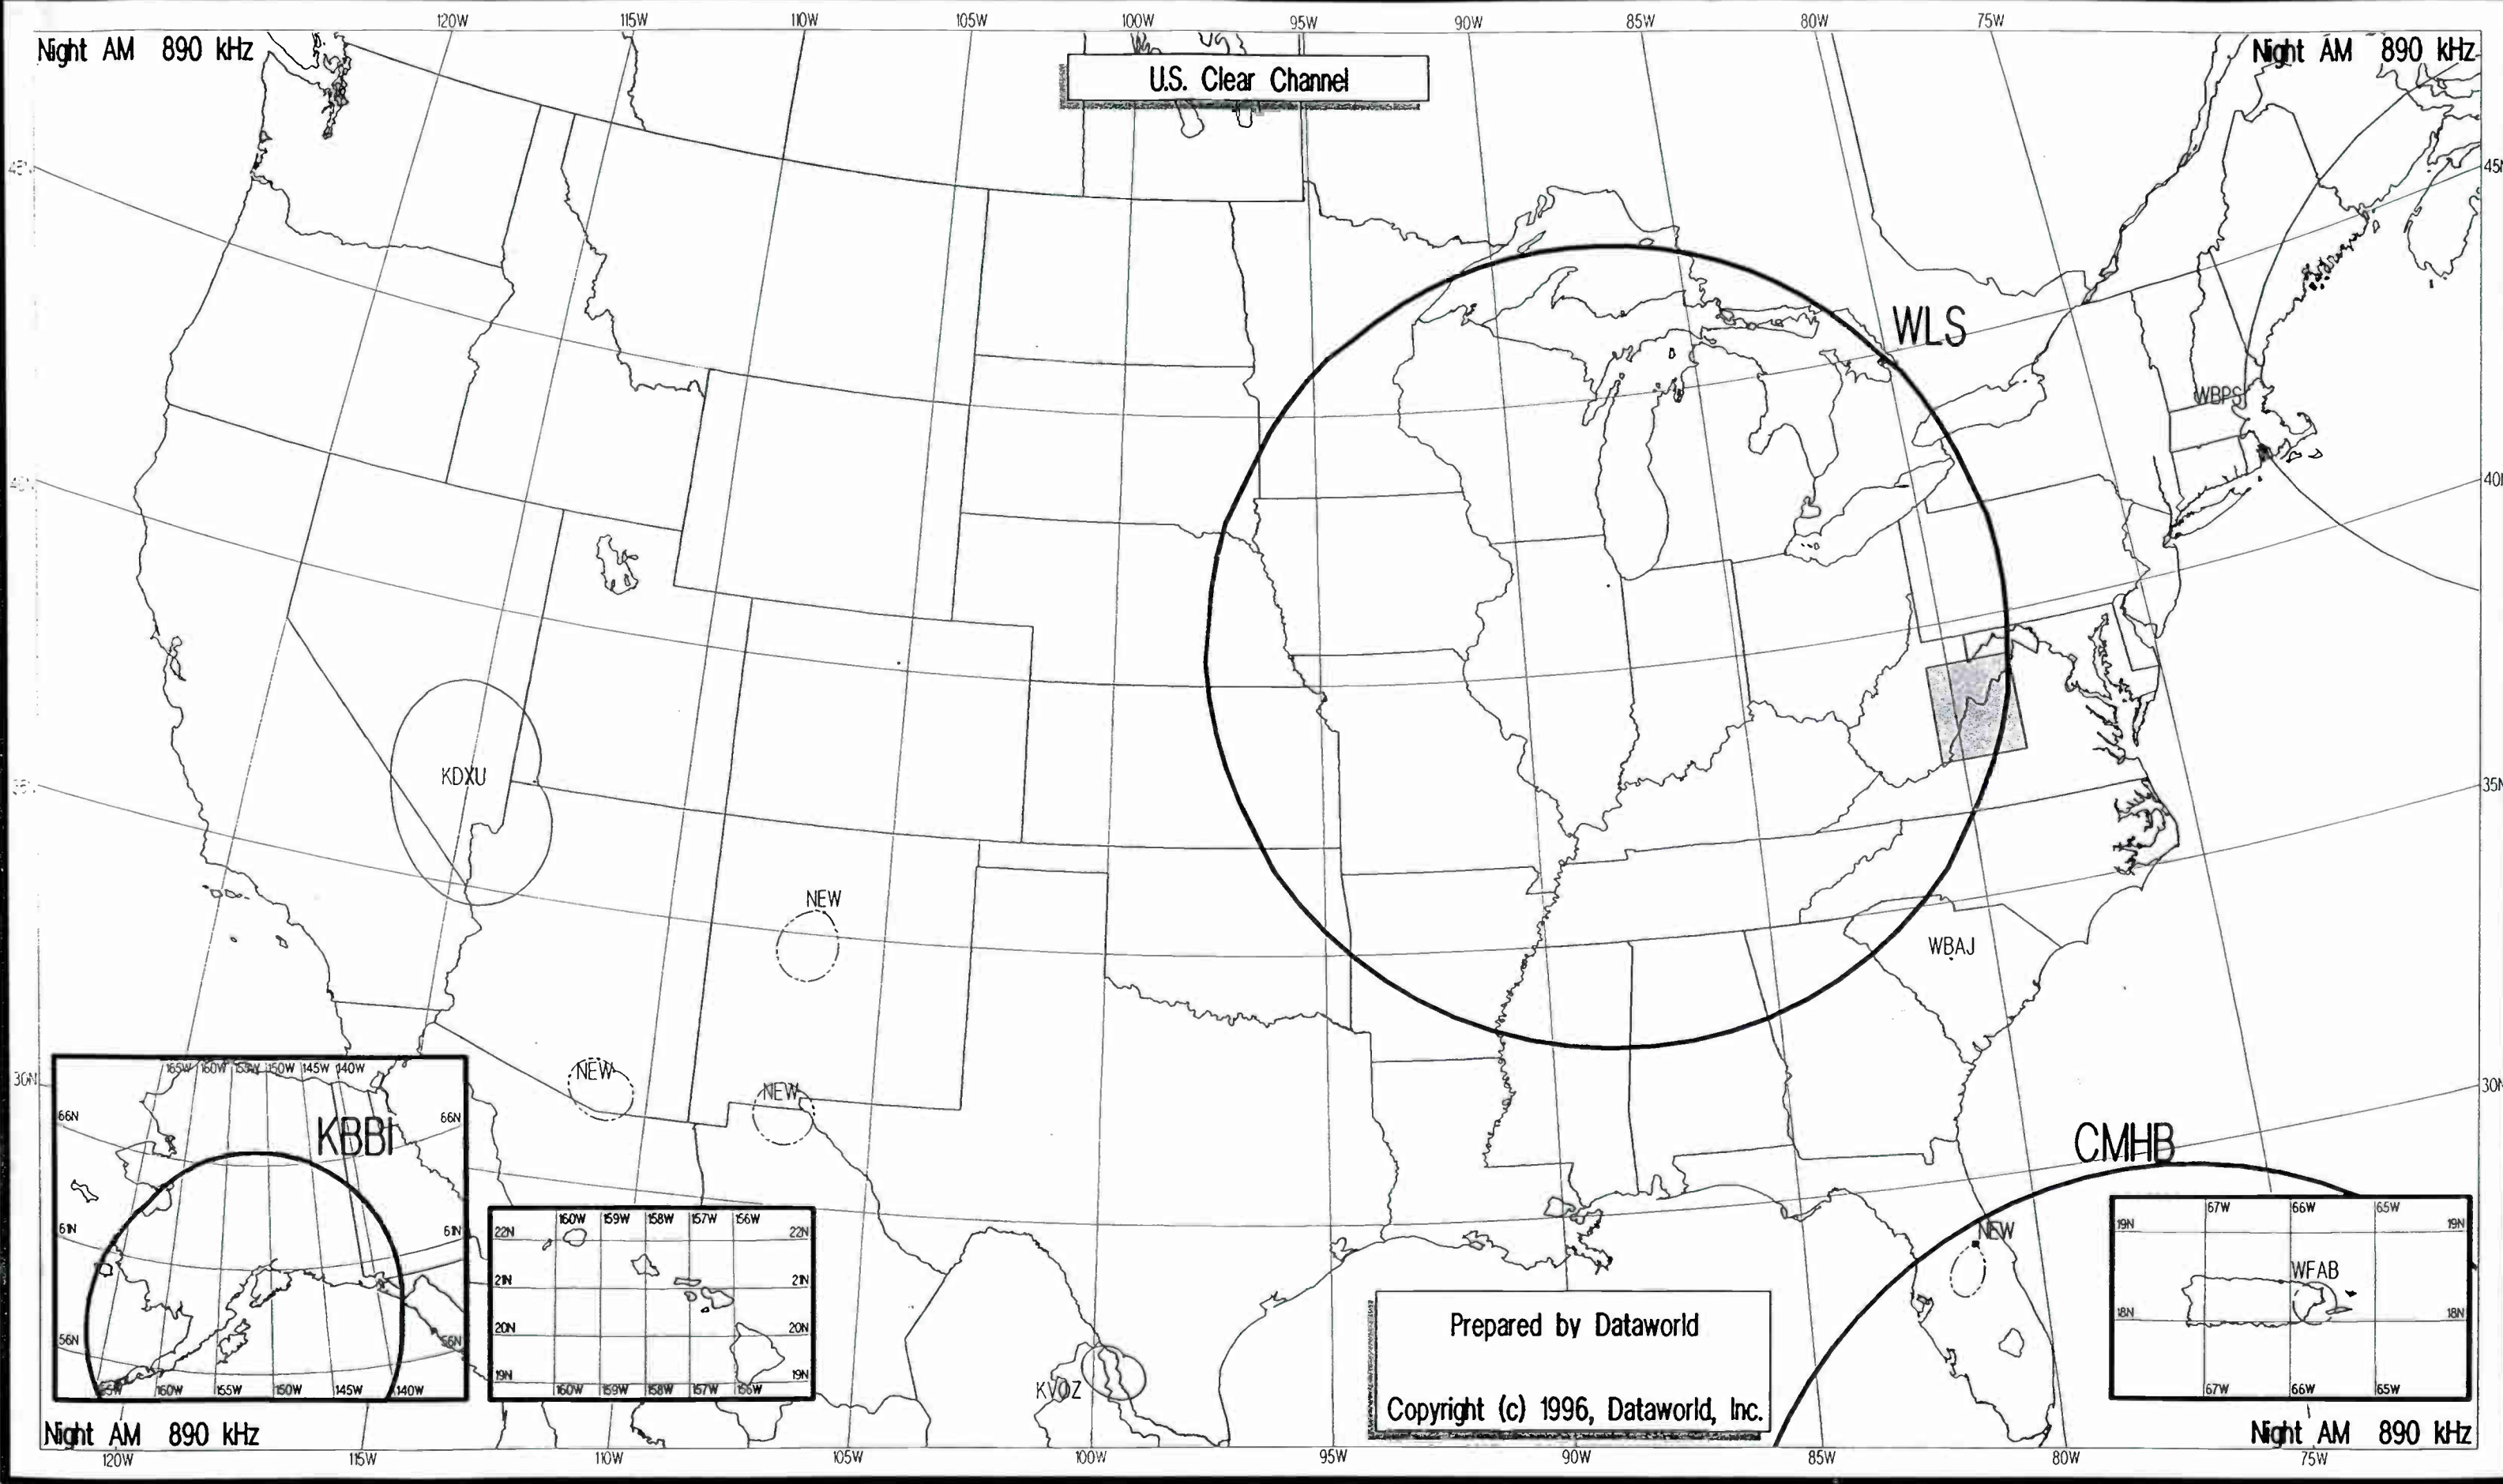

Night AM 890 kHz

Night AM 890 kHz

U.S. Clear Channel

Prepared by Dataworld
Copyright (c) 1996, Dataworld, Inc.

Night AM 890 kHz

Night AM 890 kHz