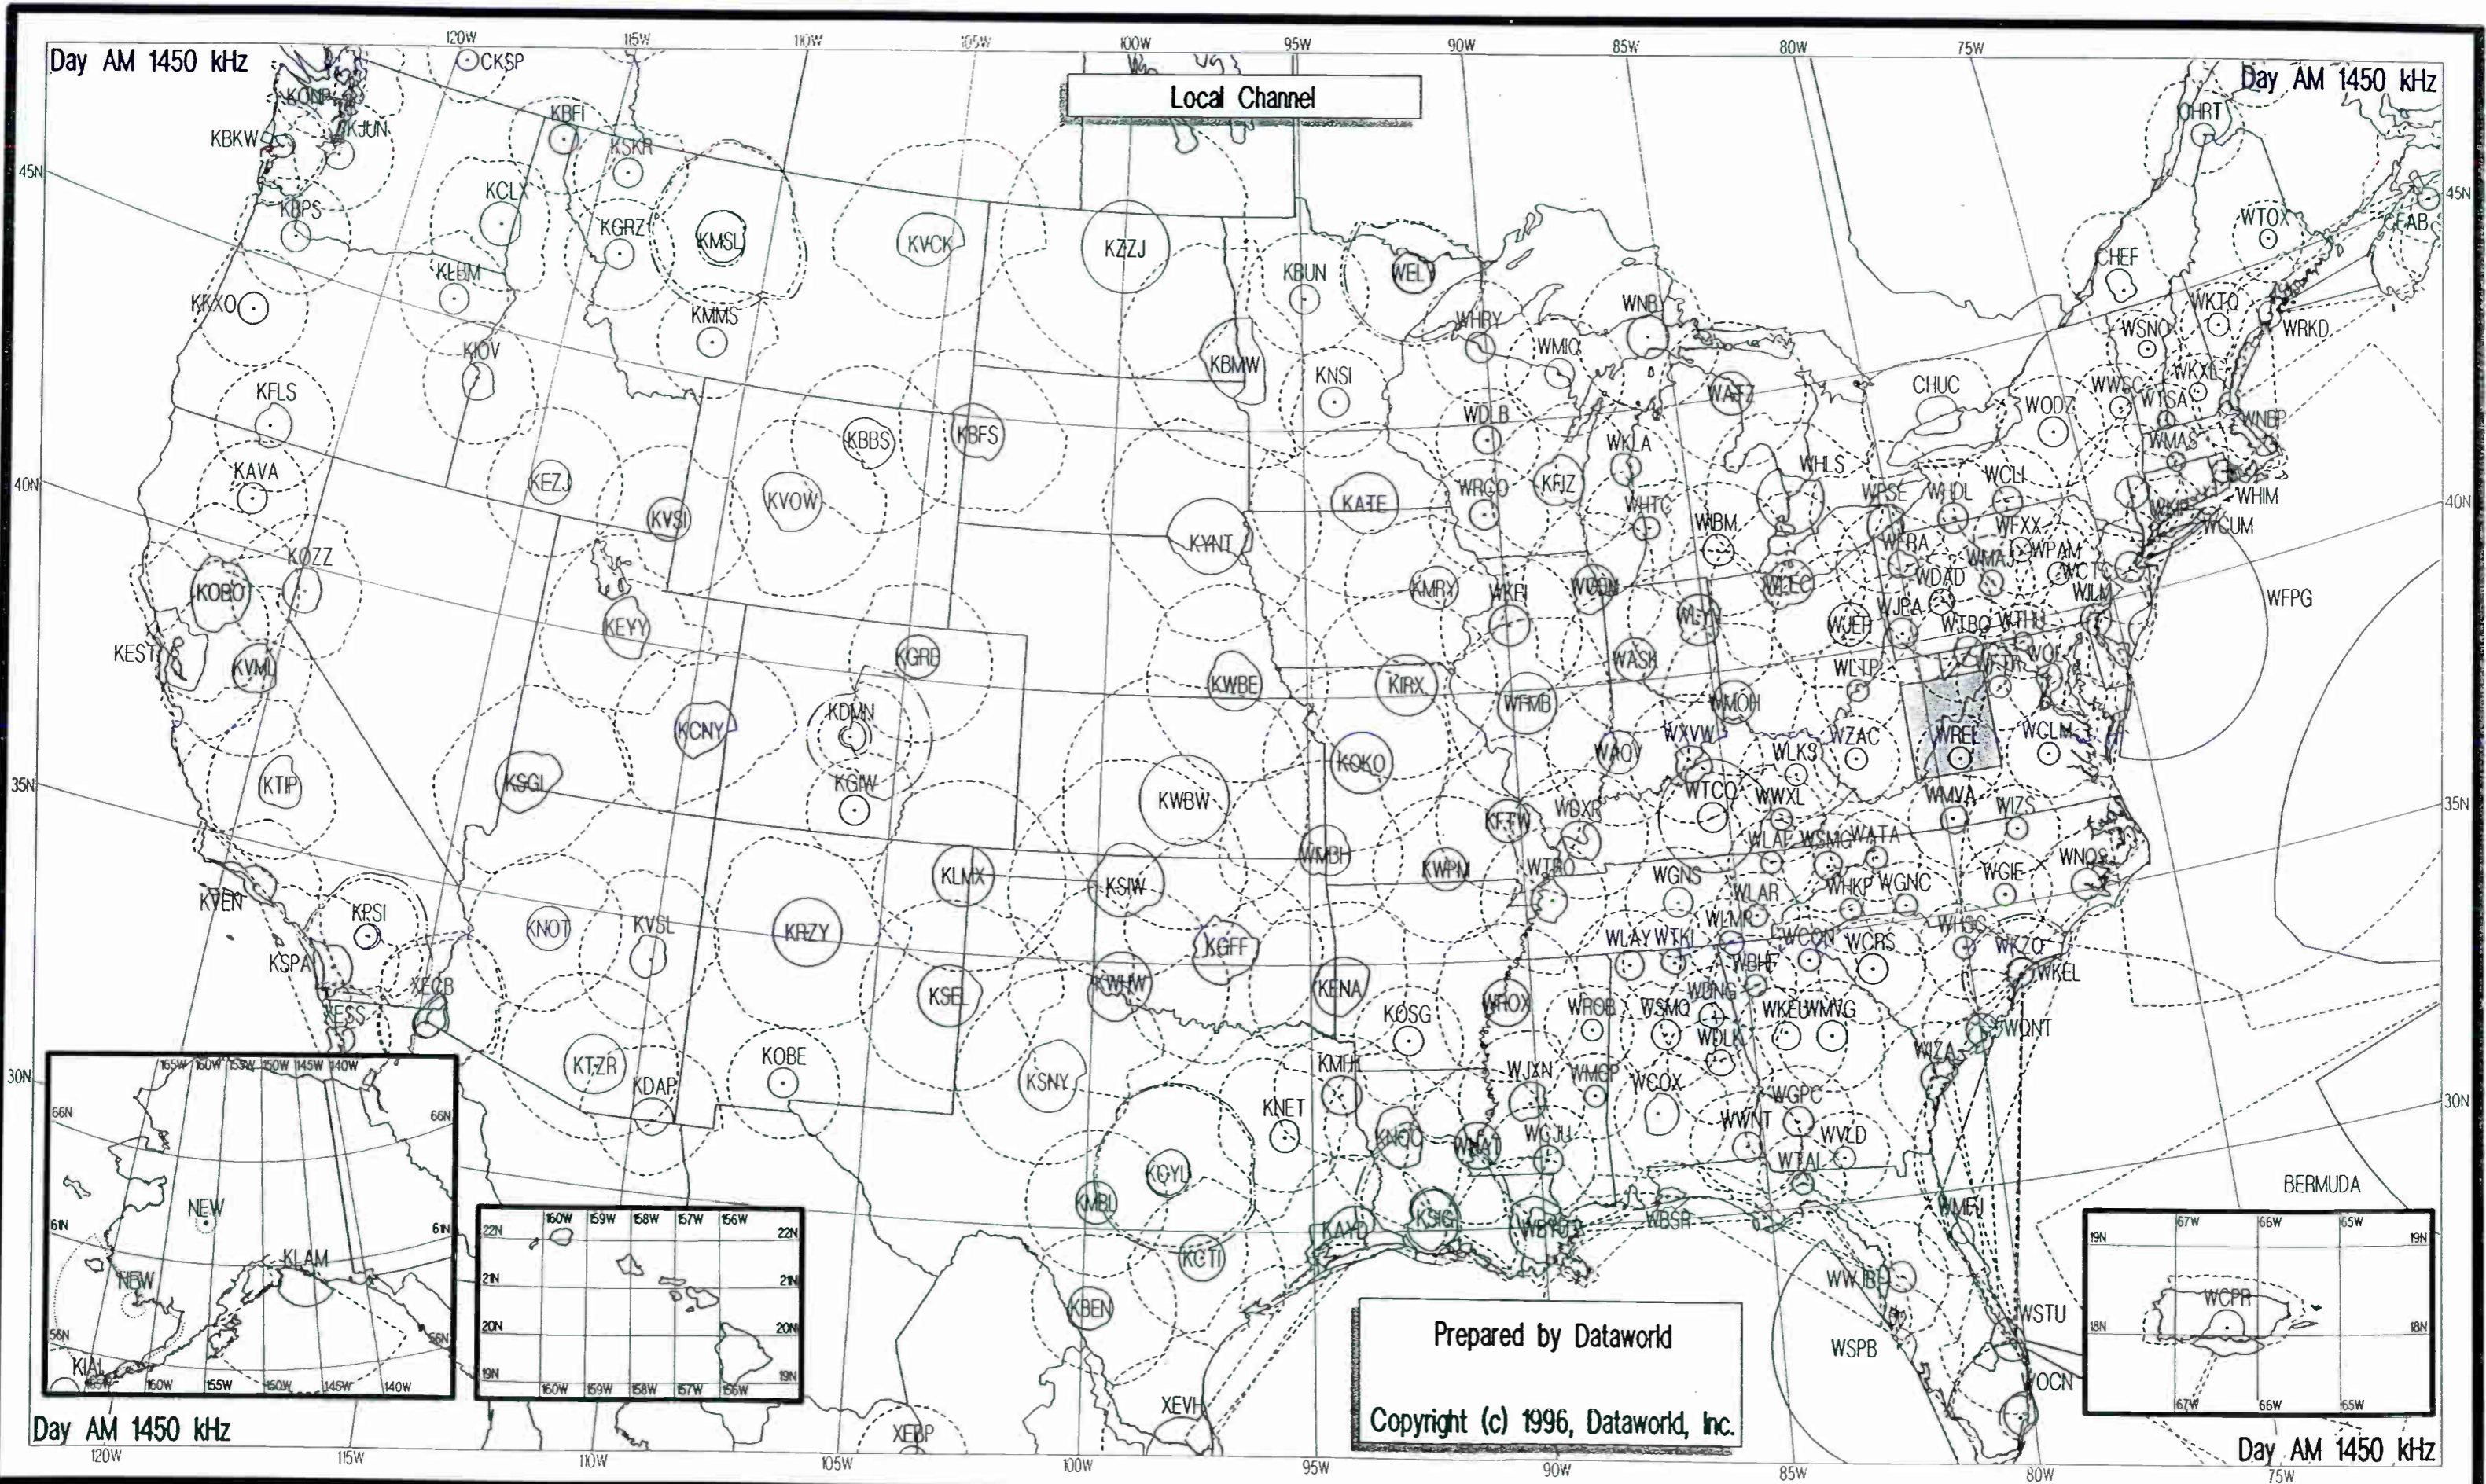

Prepared by Dataworld
 Copyright (c) 1996, Dataworld, Inc.

Night AM 1450 kHz

Night AM 1450 kHz

Day AM 1450 kHz

Day AM 1450 kHz

Local Channel

Prepared by Dataworld

Copyright (c) 1996, Dataworld, Inc.