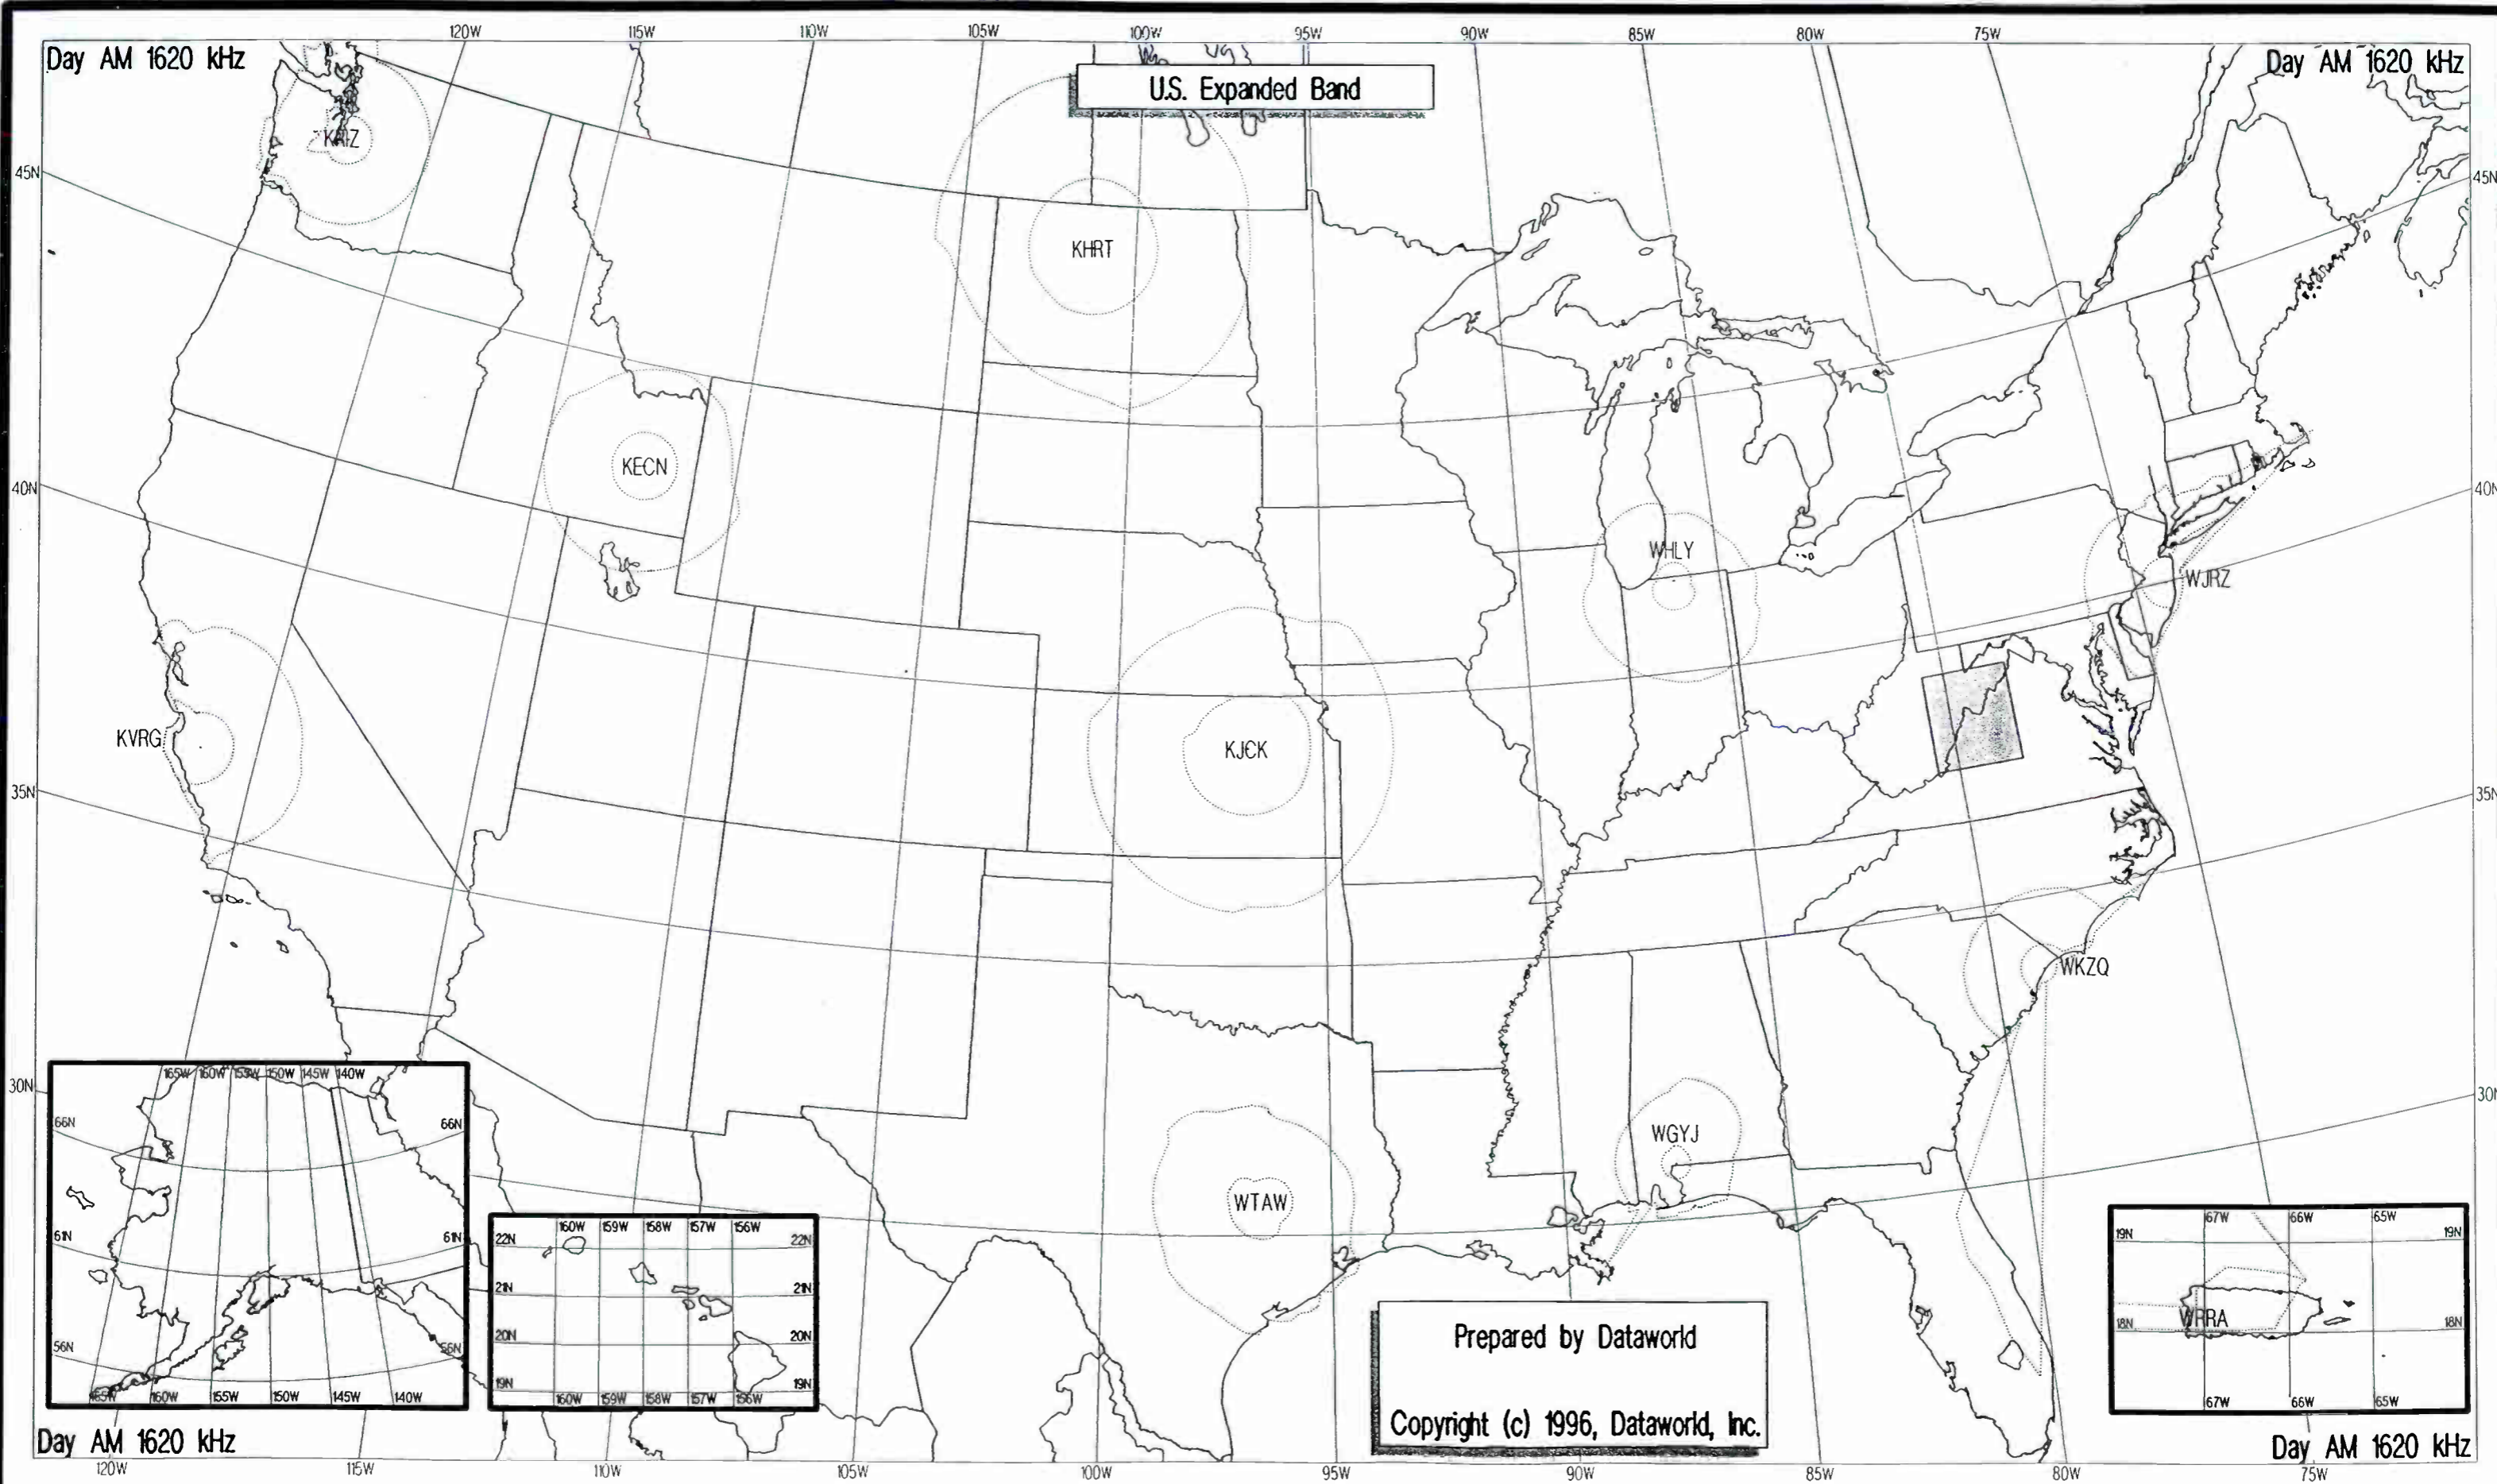

U.S. Expanded Band

Prepared by Dataworld
 Copyright (c) 1996, Dataworld, Inc.

Night AM 1620 kHz

Night AM 1620 kHz

Day AM 1620 kHz

Day AM 1620 kHz

U.S. Expanded Band

Prepared by Dataworld