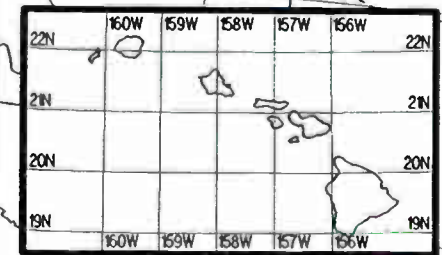

Night AM 860 kHz

Night AM 860 kHz

Prepared by Dataworld
 Copyright (c) 1996, Dataworld, Inc.

Day AM 860 kHz

Day AM 860 kHz

Canadian Clear Channel

Prepared by Dataworld
 Copyright (c) 1996, Dataworld, Inc.

Day AM 860 kHz