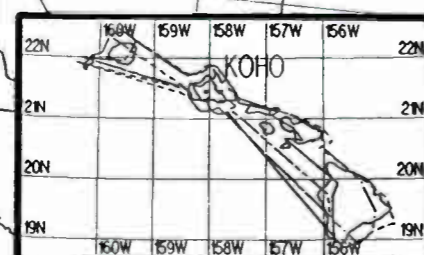

WLEO

WAVS

Prepared by Dataworld
Copyright (c) 1996, Dataworld, Inc.

Night AM 1170 kHz

Night AM 1170 kHz

Day AM 1170 kHz

Day AM 1170 kHz

U.S. Clear Channel