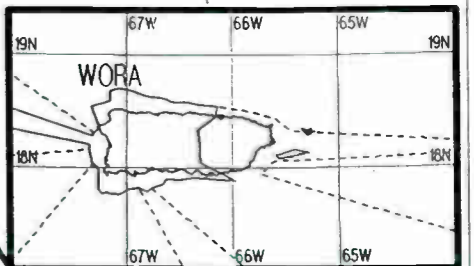

Day AM 760 kHz

Day AM 760 kHz

U.S. Clear Channel

Prepared by Dataworld
Copyright (c) 1996, Dataworld, Inc.

Day AM 760 kHz

Day AM 760 kHz