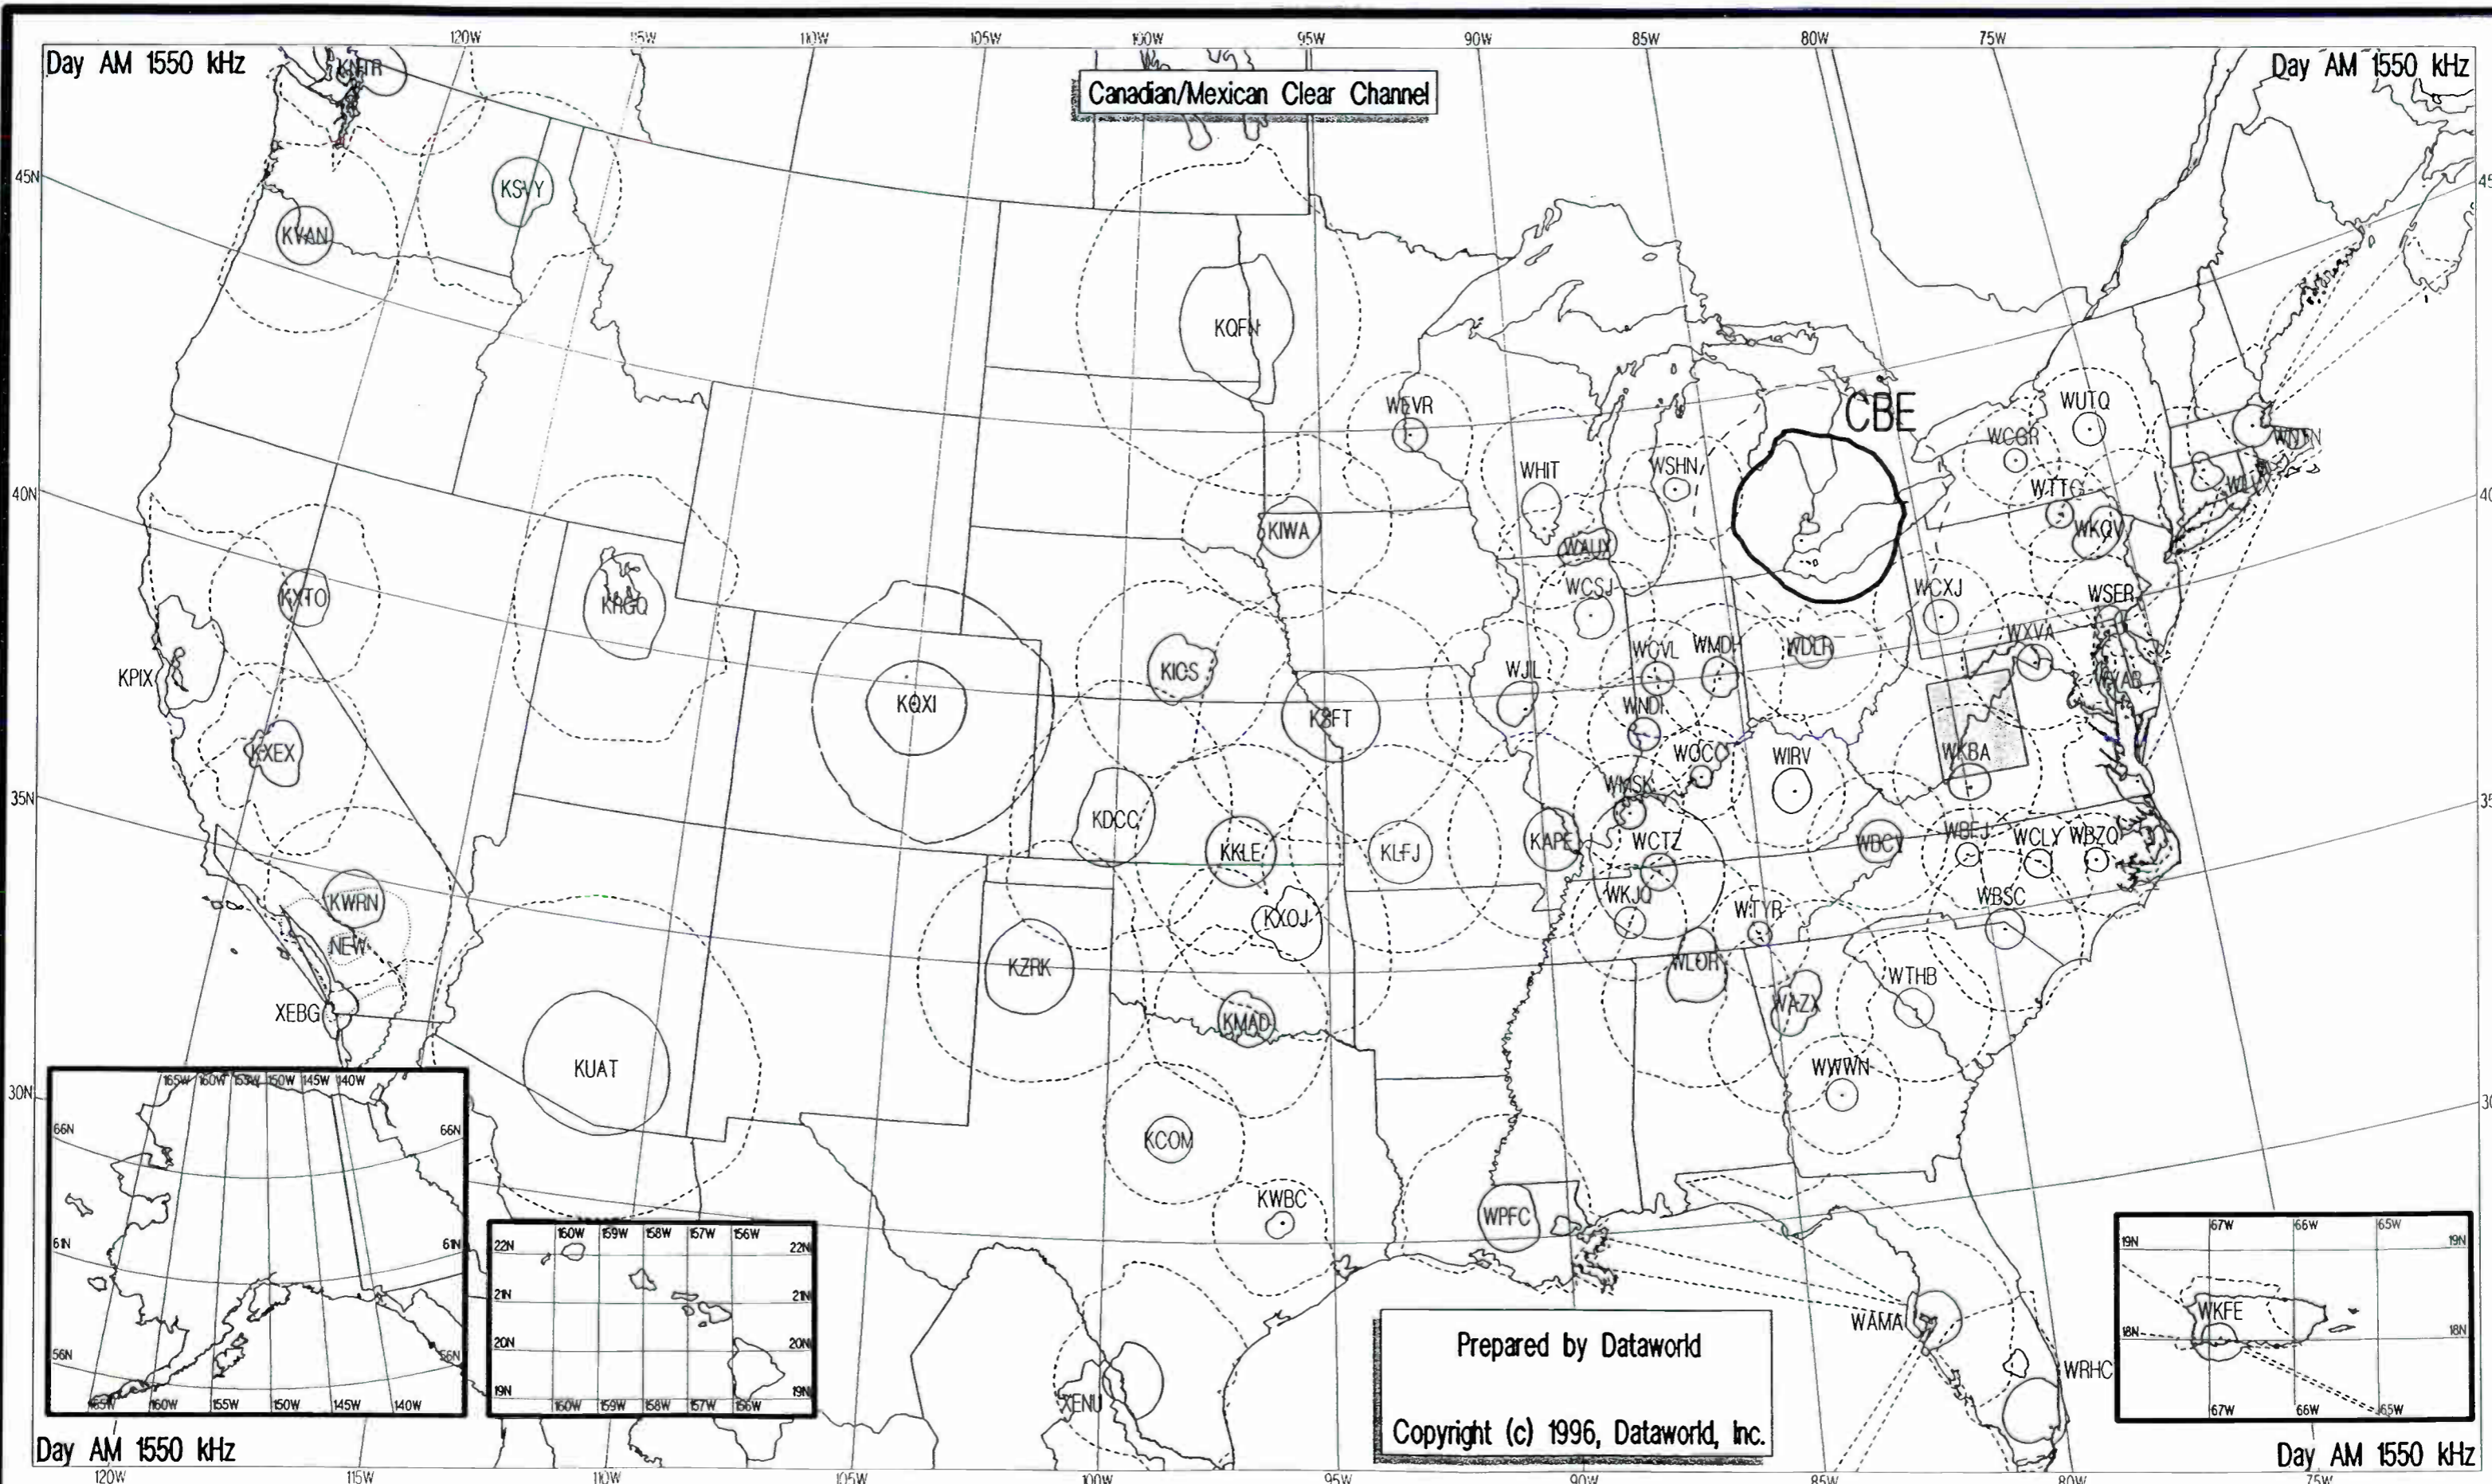

Night AM 1550 kHz

Night AM 1550 kHz

Prepared by Dataworld
 Copyright (c) 1996, Dataworld, Inc.

GUN BLUF

Day AM 1550 kHz

Day AM 1550 kHz

Canadian/Mexican Clear Channel

Day AM 1550 kHz