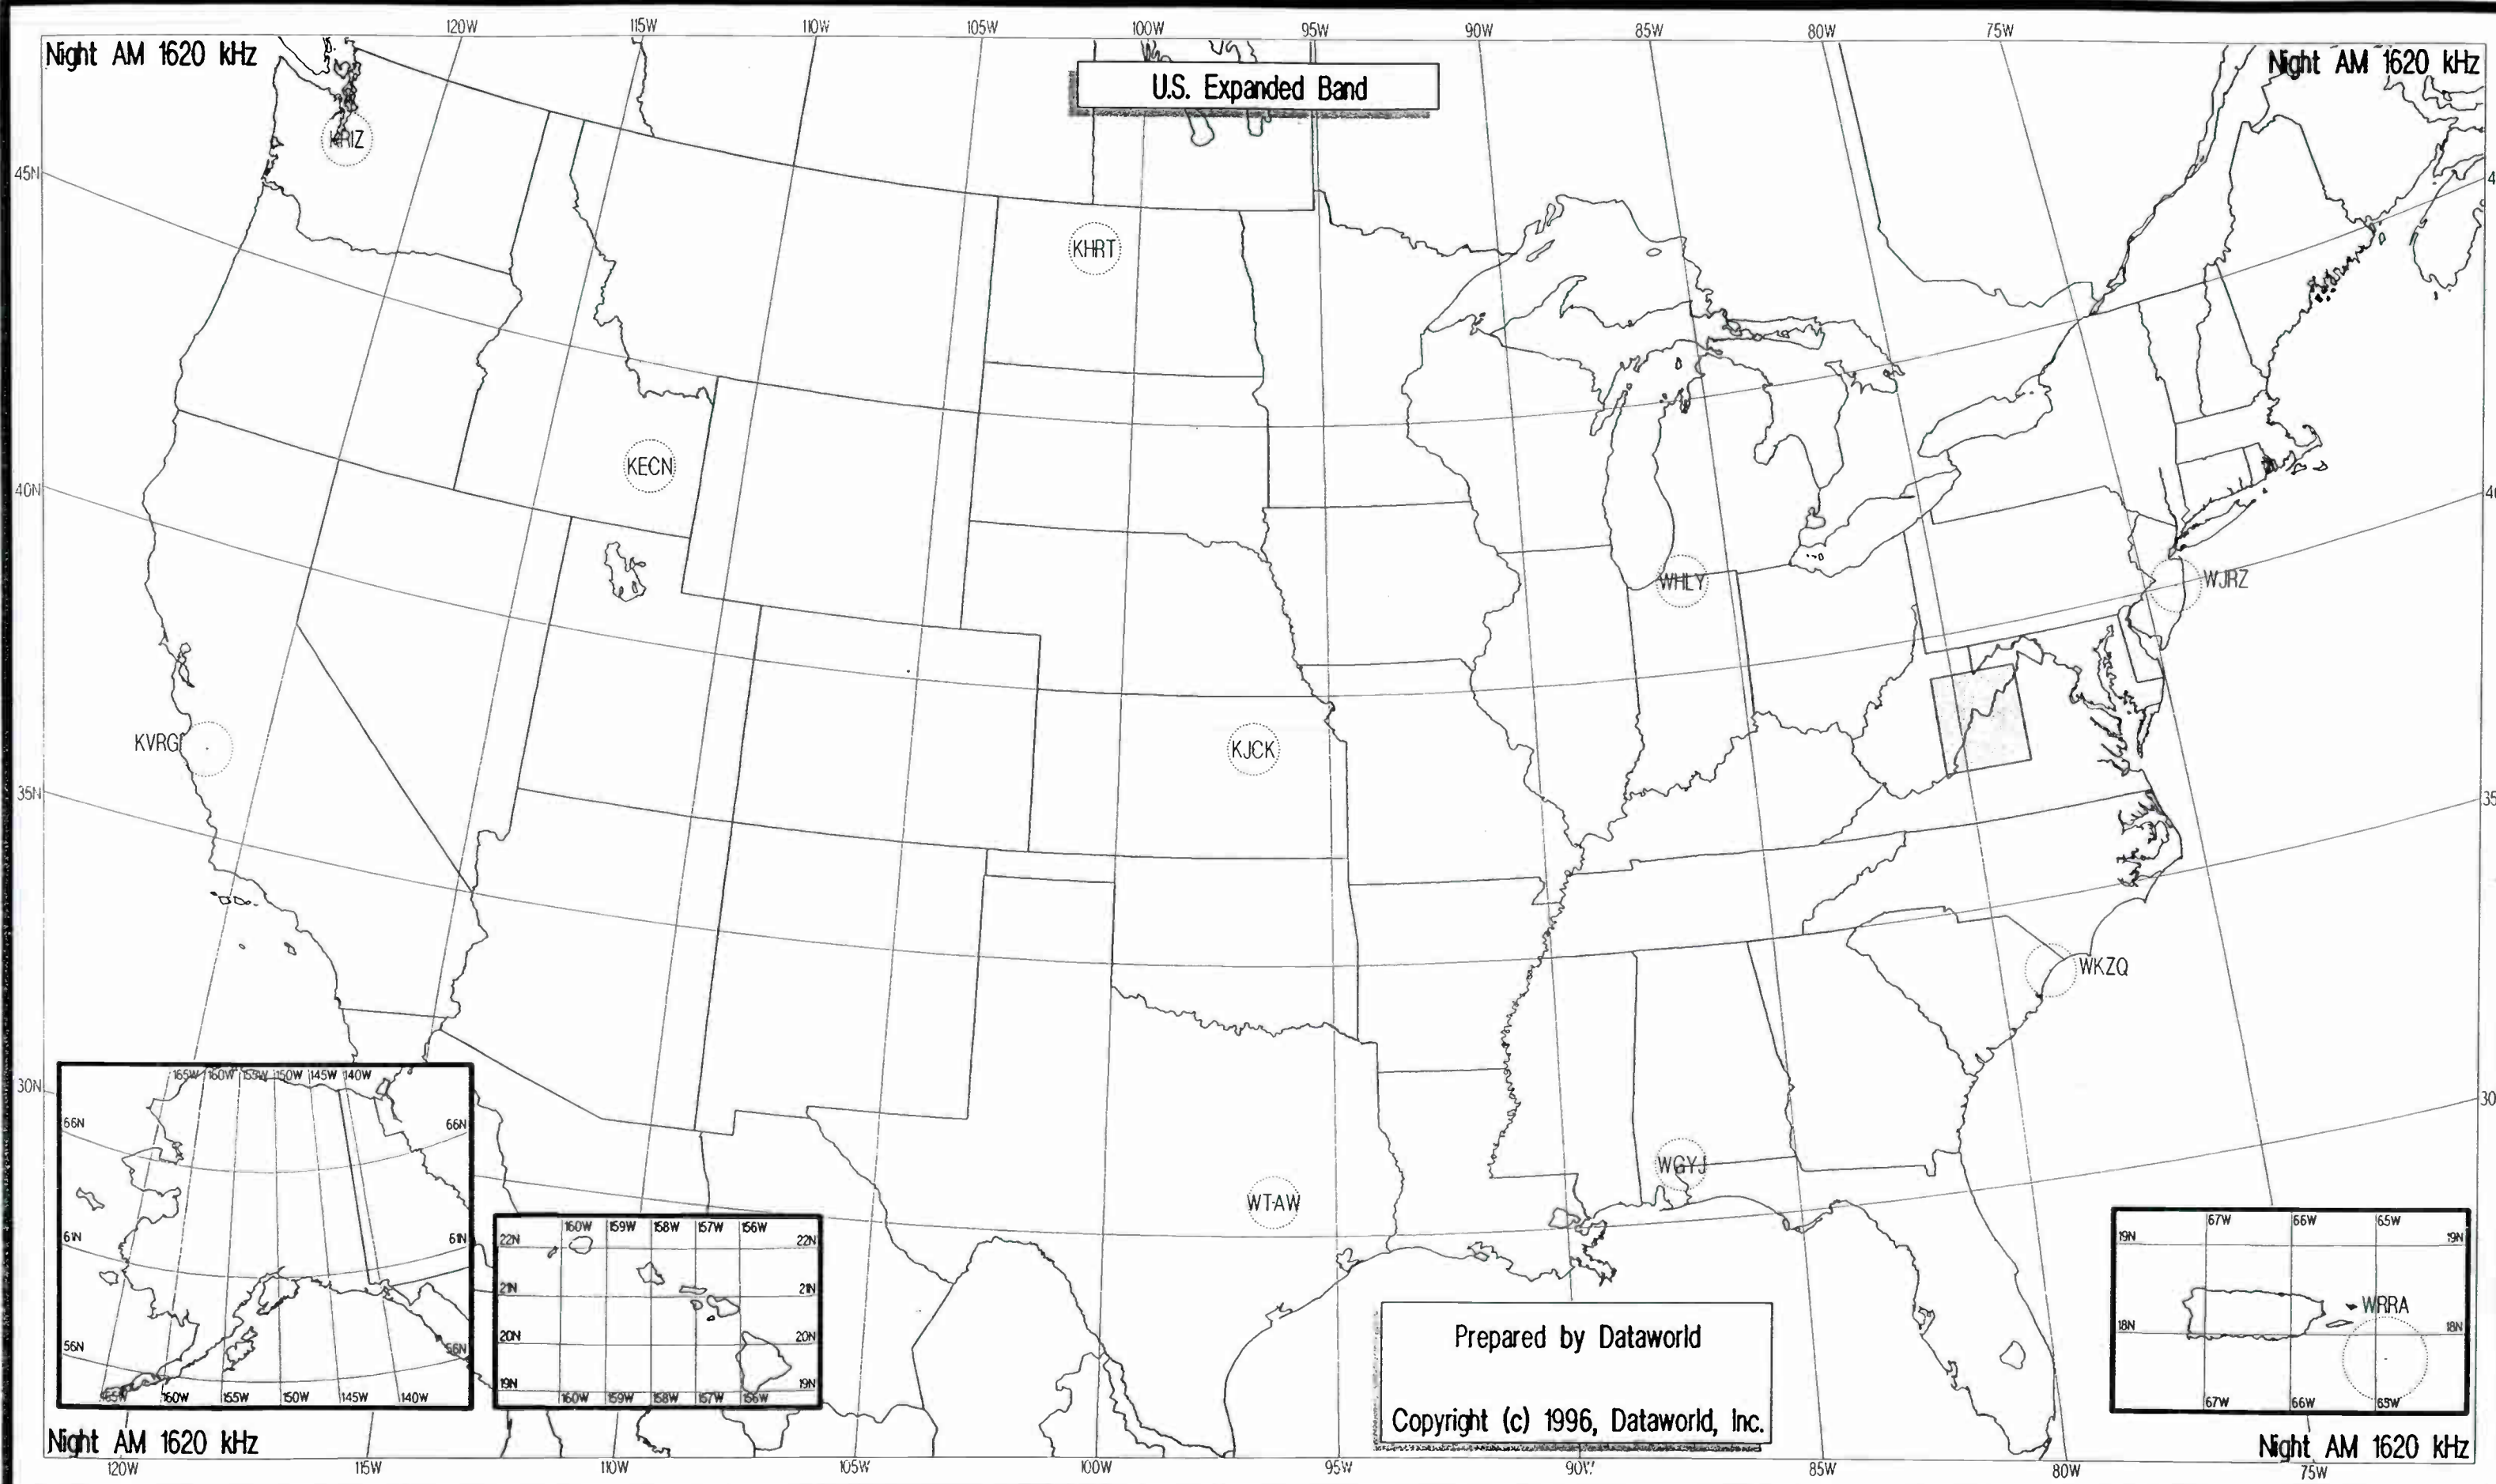

Night AM 1620 kHz

Night AM 1620 kHz

U.S. Expanded Band

Prepared by Dataworld
Copyright (c) 1996, Dataworld, Inc.

Night AM 1620 kHz

Night AM 1620 kHz