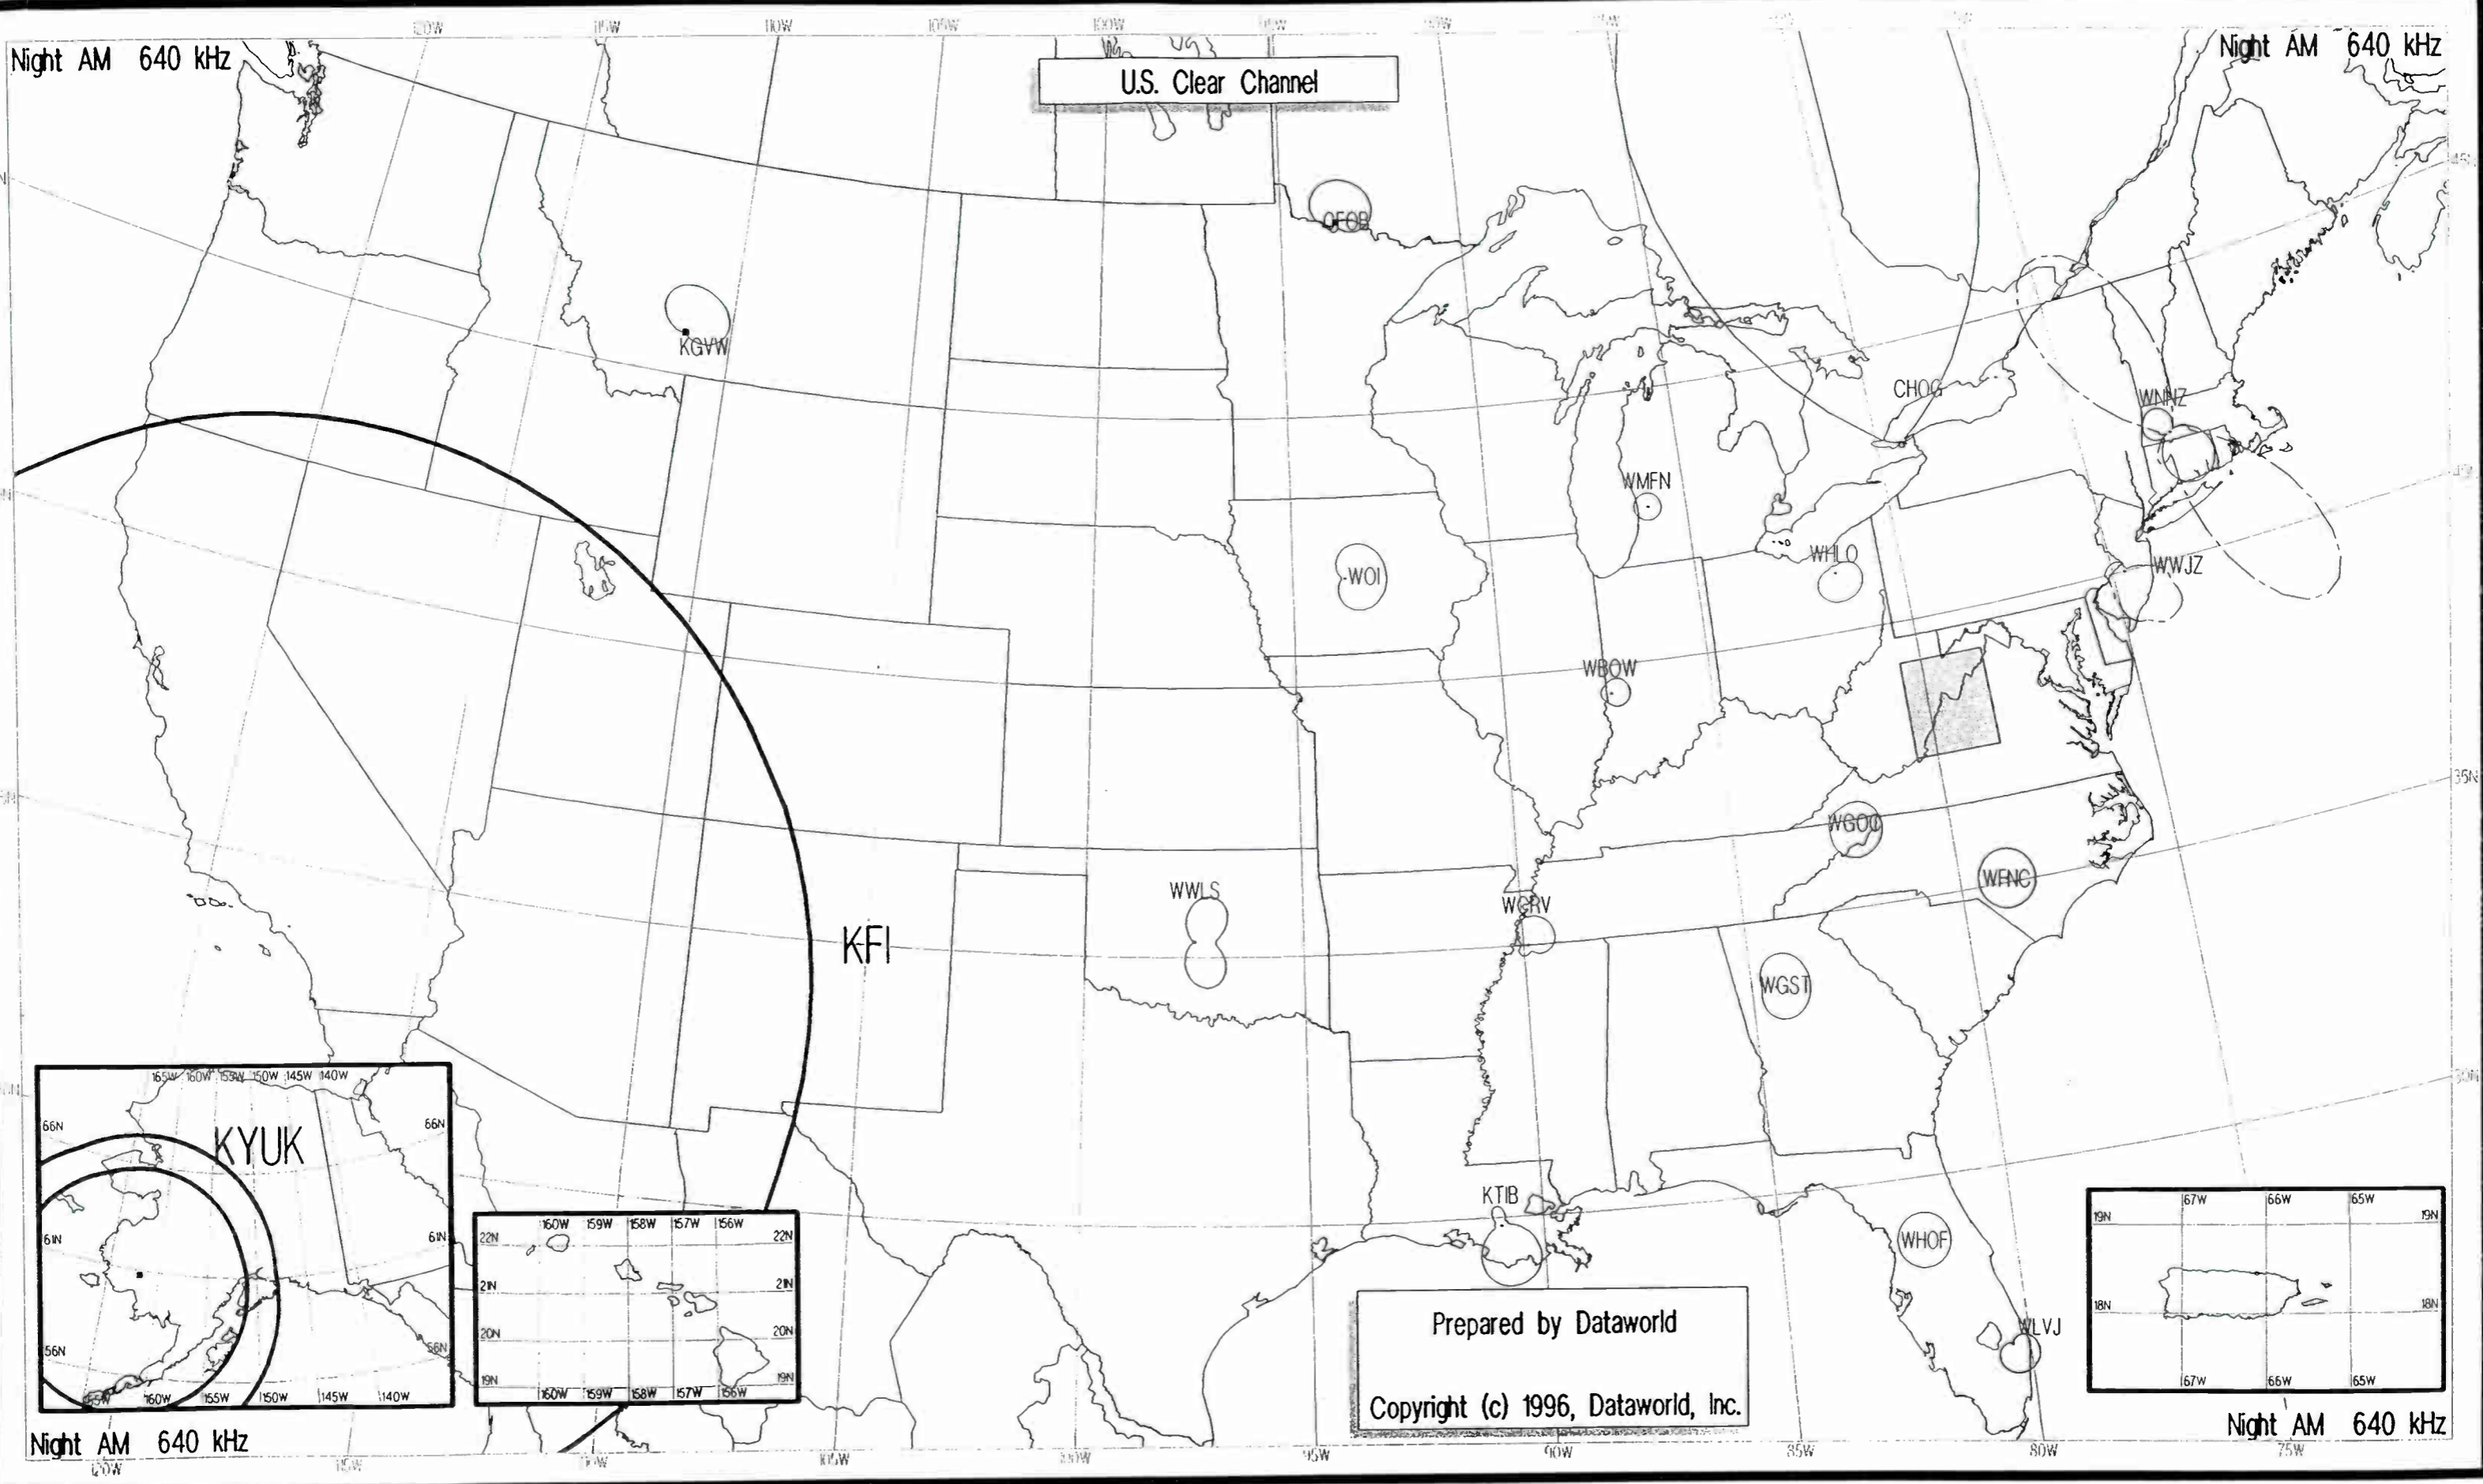

Night AM 640 kHz

Night AM 640 kHz

U.S. Clear Channel

Prepared by Dataworld
Copyright (c) 1996, Dataworld, Inc.

Night AM 640 kHz

Night AM 640 kHz