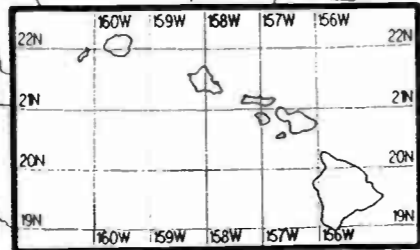

Night AM 630 kHz

Night AM 630 kHz

Regional Channel

Prepared by Dataworld
Copyright (c) 1996, Dataworld, Inc.

Night AM 630 kHz

Night AM 630 kHz