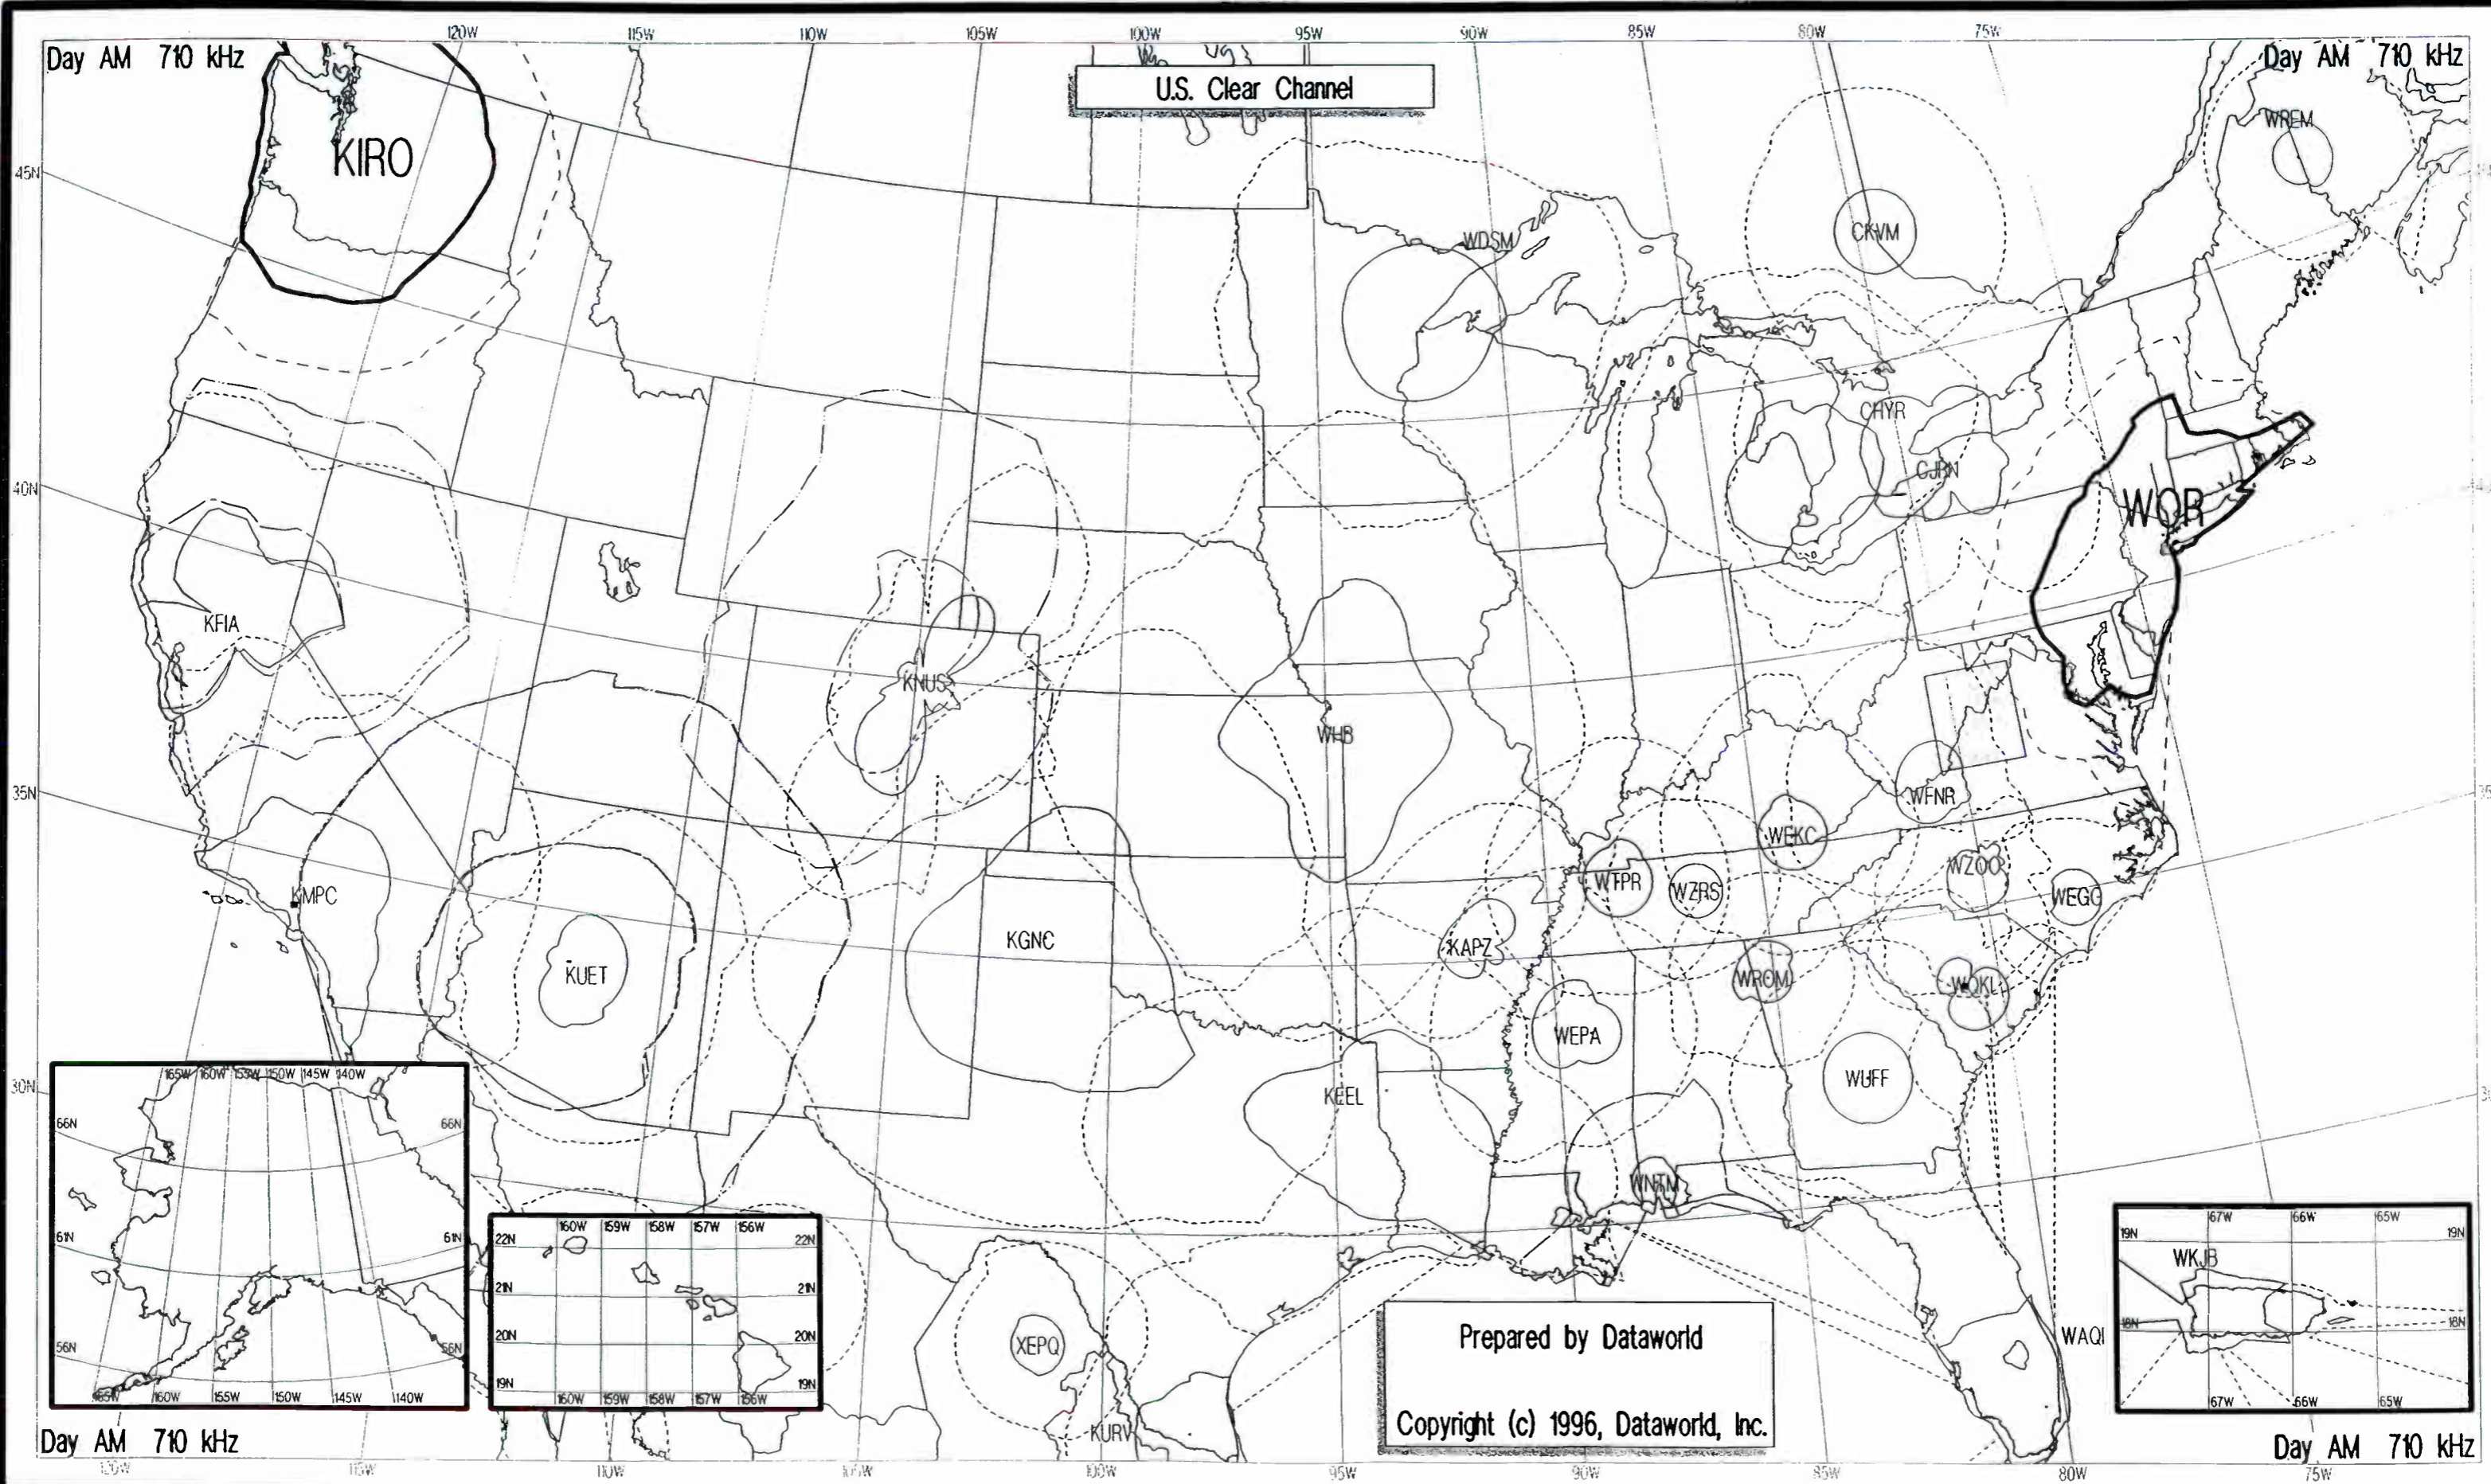

XEPQ

KURY

Prepared by Dataworld
 Copyright (c) 1996, Dataworld, Inc.

Night AM 710 kHz

Night AM 710 kHz

Day AM 710 kHz

Day AM 710 kHz

U.S. Clear Channel