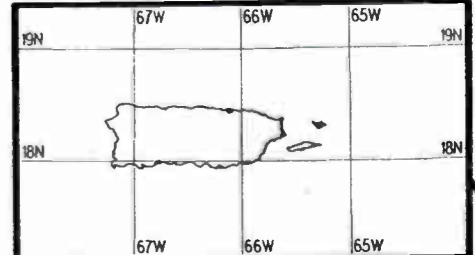

Day AM 790 kHz

Day AM 790 kHz

Prepared by Dataworld

Copyright (c) 1996, Dataworld, Inc.

Night AM 800 kHz

Night AM 800 kHz

Mexican Clear Channel

Prepared by Dataworld
 Copyright (c) 1996, Dataworld, Inc.