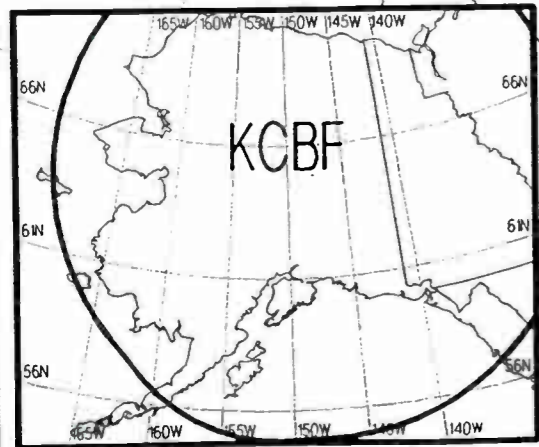

Day AM 810 kHz

U.S. Clear Channel

Day AM 810 kHz

Day AM 810 kHz

Prepared by Dataworld
 Copyright (c) 1996, Dataworld, Inc.

Night AM 820 kHz

Night AM 820 kHz

U.S. Clear Channel