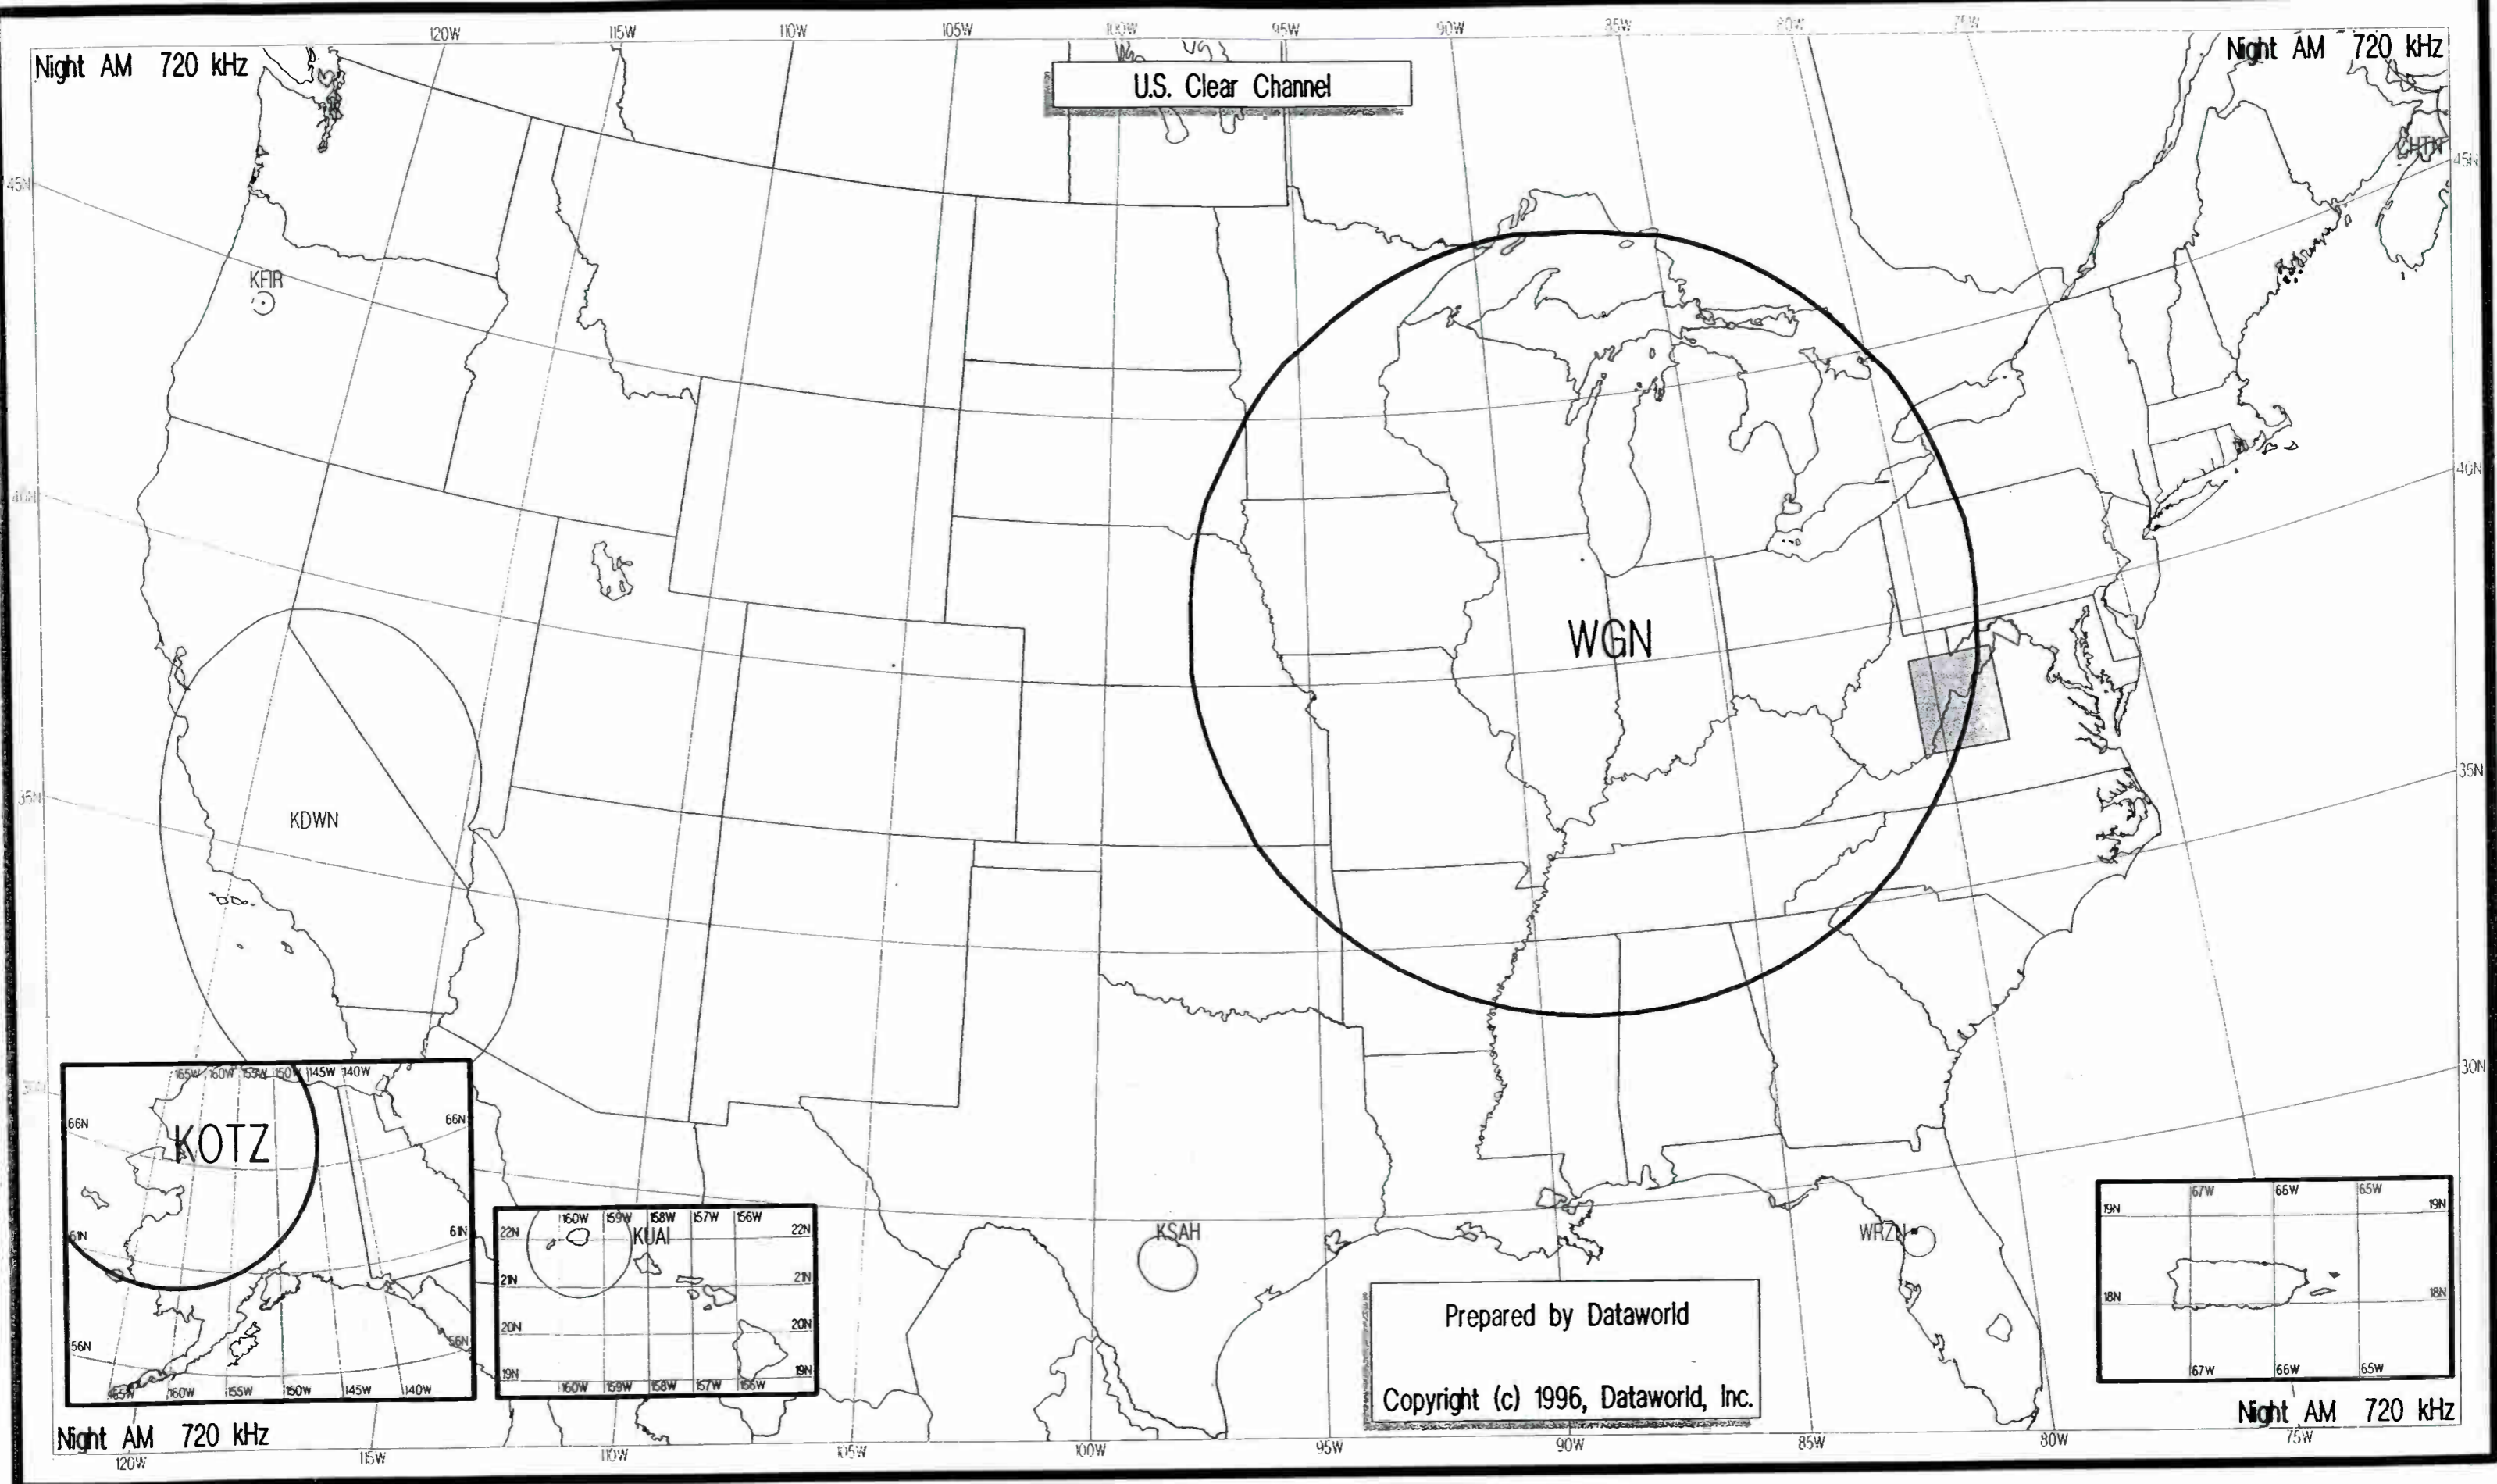

Night AM 720 kHz

Night AM 720 kHz

U.S. Clear Channel

Prepared by Dataworld
Copyright (c) 1996, Dataworld, Inc.