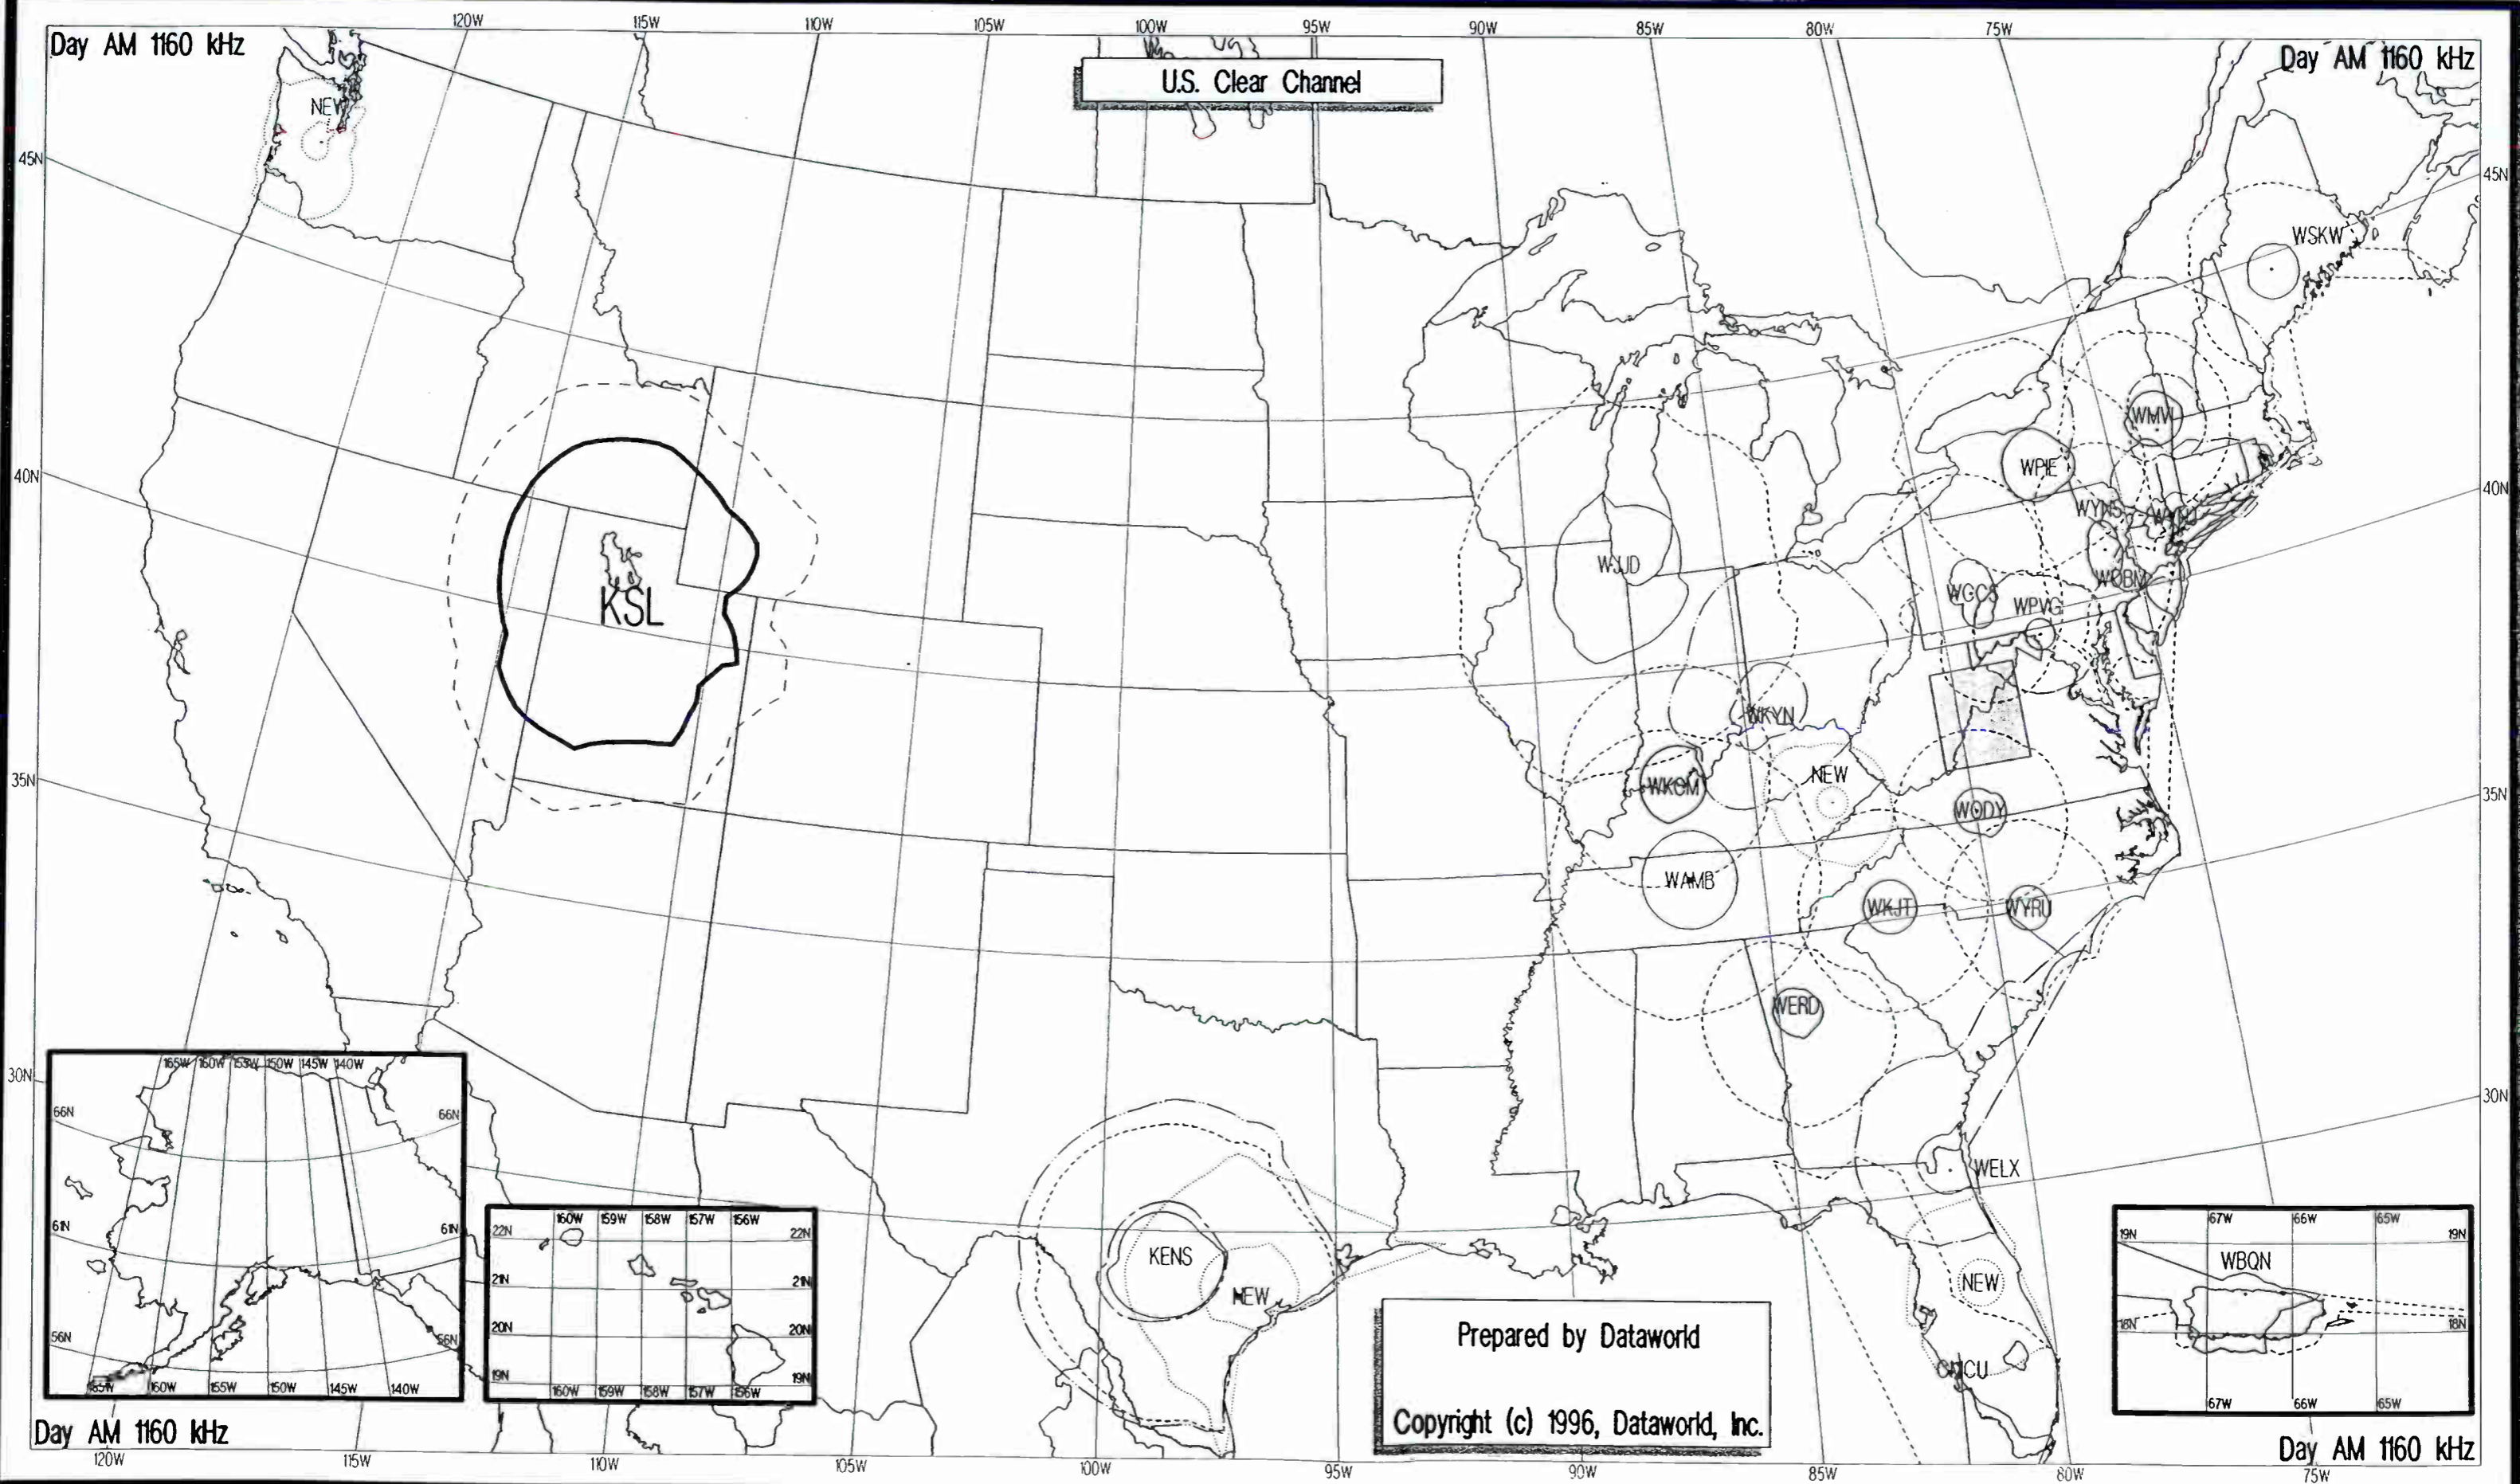

Day AM 1160 kHz

Day AM 1160 kHz

U.S. Clear Channel

Day AM 1160 kHz

Day AM 1160 kHz

Prepared by Dataworld
Copyright (c) 1996, Dataworld, Inc.