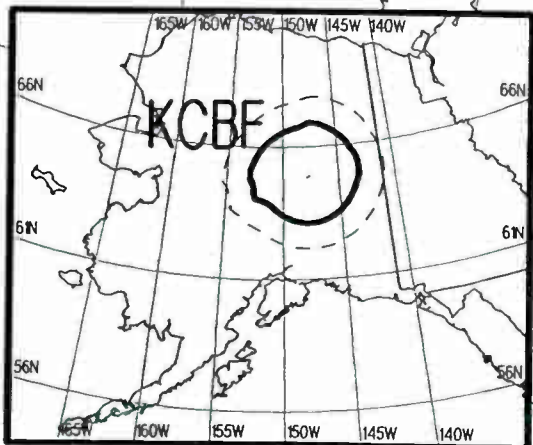

Prepared by Dataworld
 Copyright (c) 1996, Dataworld, Inc.

Night AM 820 kHz

Night AM 820 kHz

Day AM 820 kHz

Day AM 820 kHz

U.S. Clear Channel

Day AM 820 kHz

Day AM 820 kHz