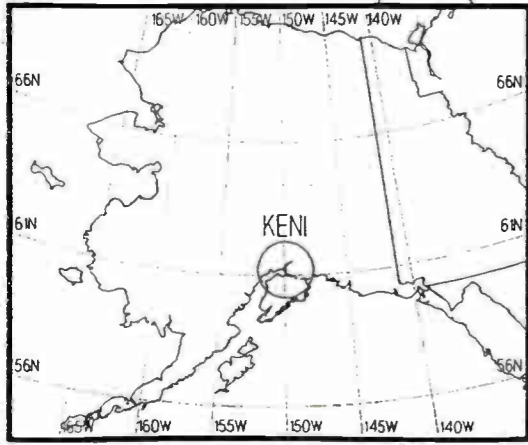

Night AM 550 kHz

Night AM 550 kHz

Regional Channel

Night AM 550 kHz

Night AM 550 kHz

Prepared by Dataworld
Copyright (c) 1996, Dataworld, Inc.