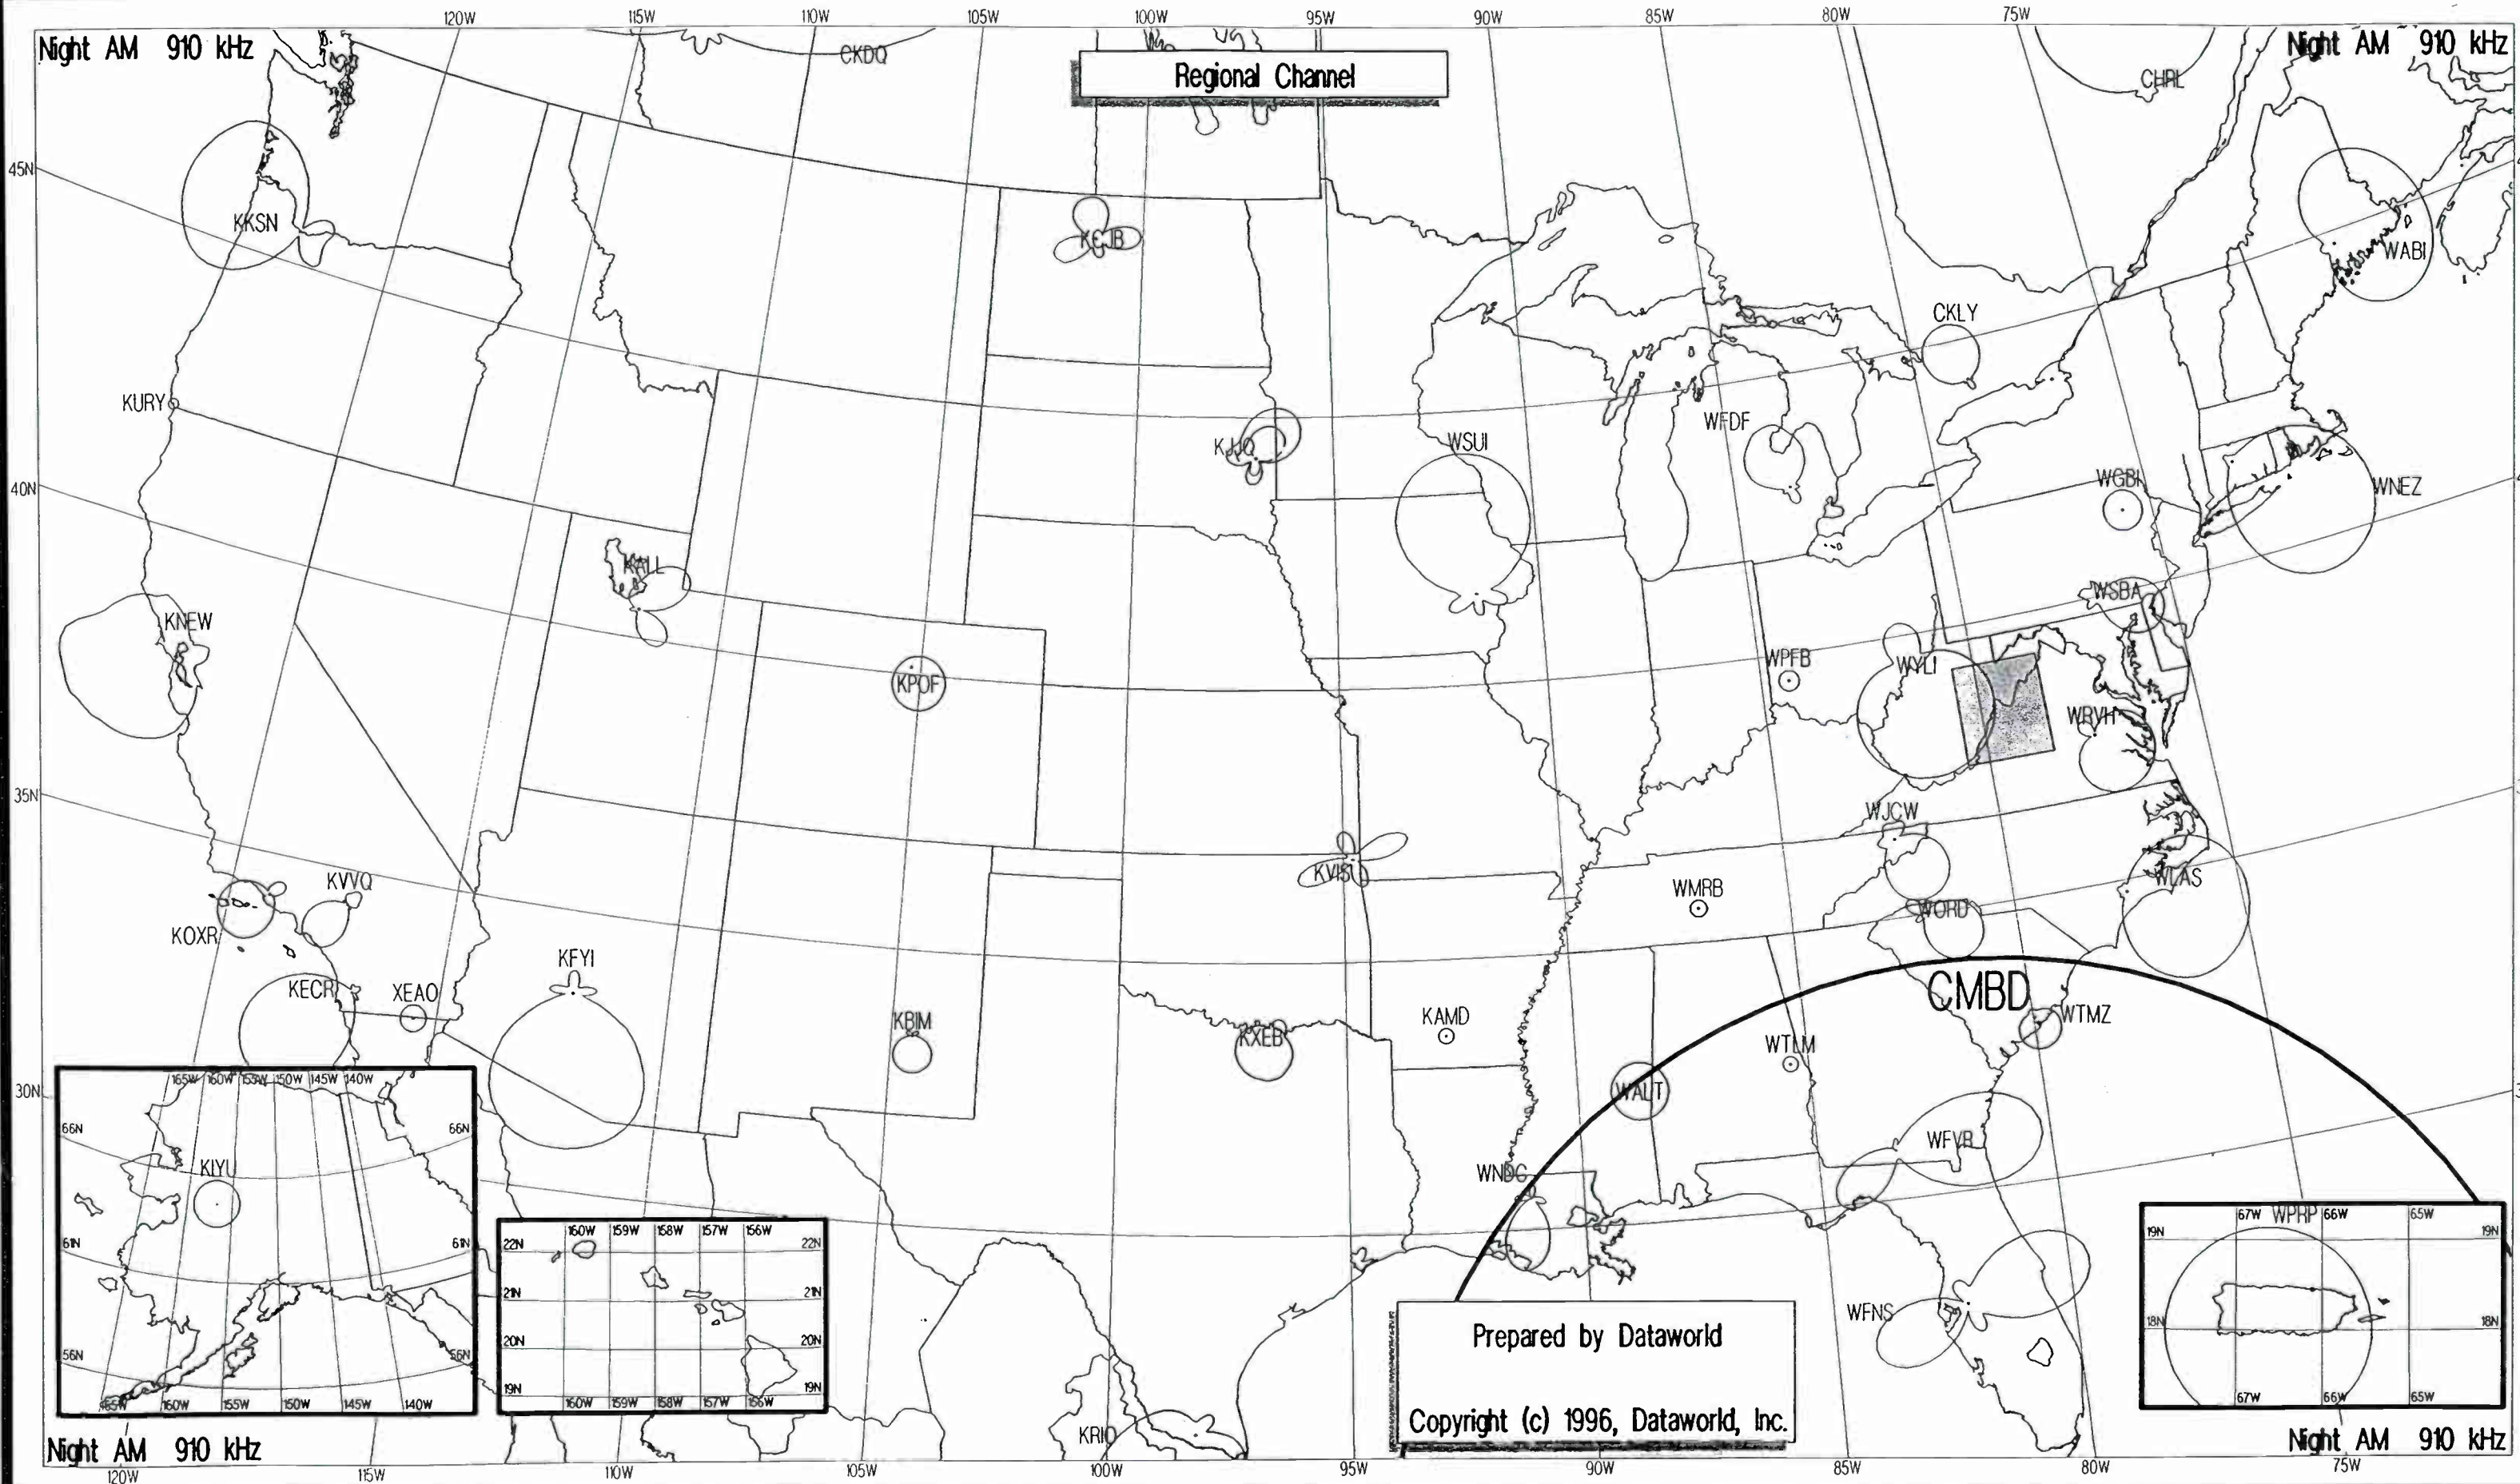

Night AM 910 kHz

Night AM 910 kHz

Regional Channel

Prepared by Dataworld
Copyright (c) 1996, Dataworld, Inc.