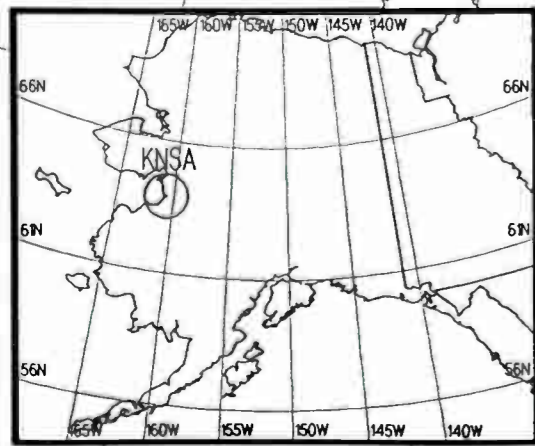

Night AM 920 kHz

Day AM 920 kHz

Day AM 920 kHz

Regional Channel

Prepared by Dataworld
 Copyright (c) 1996, Dataworld, Inc.

Night AM 930 kHz

Night AM 930 kHz

Regional Channel