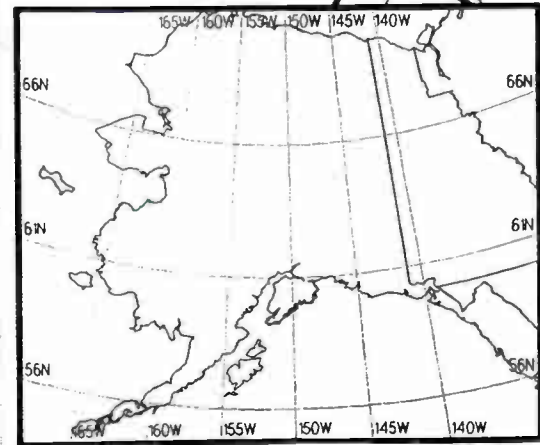

Day AM 680 kHz

Day AM 680 kHz

Prepared by Dataworld
 Copyright (c) 1996, Dataworld, Inc.

Canadian/Mexican Clear Channel

Prepared by Dataworld
 Copyright (c) 1996, Dataworld, Inc.

Night AM 690 kHz

Night AM 690 kHz