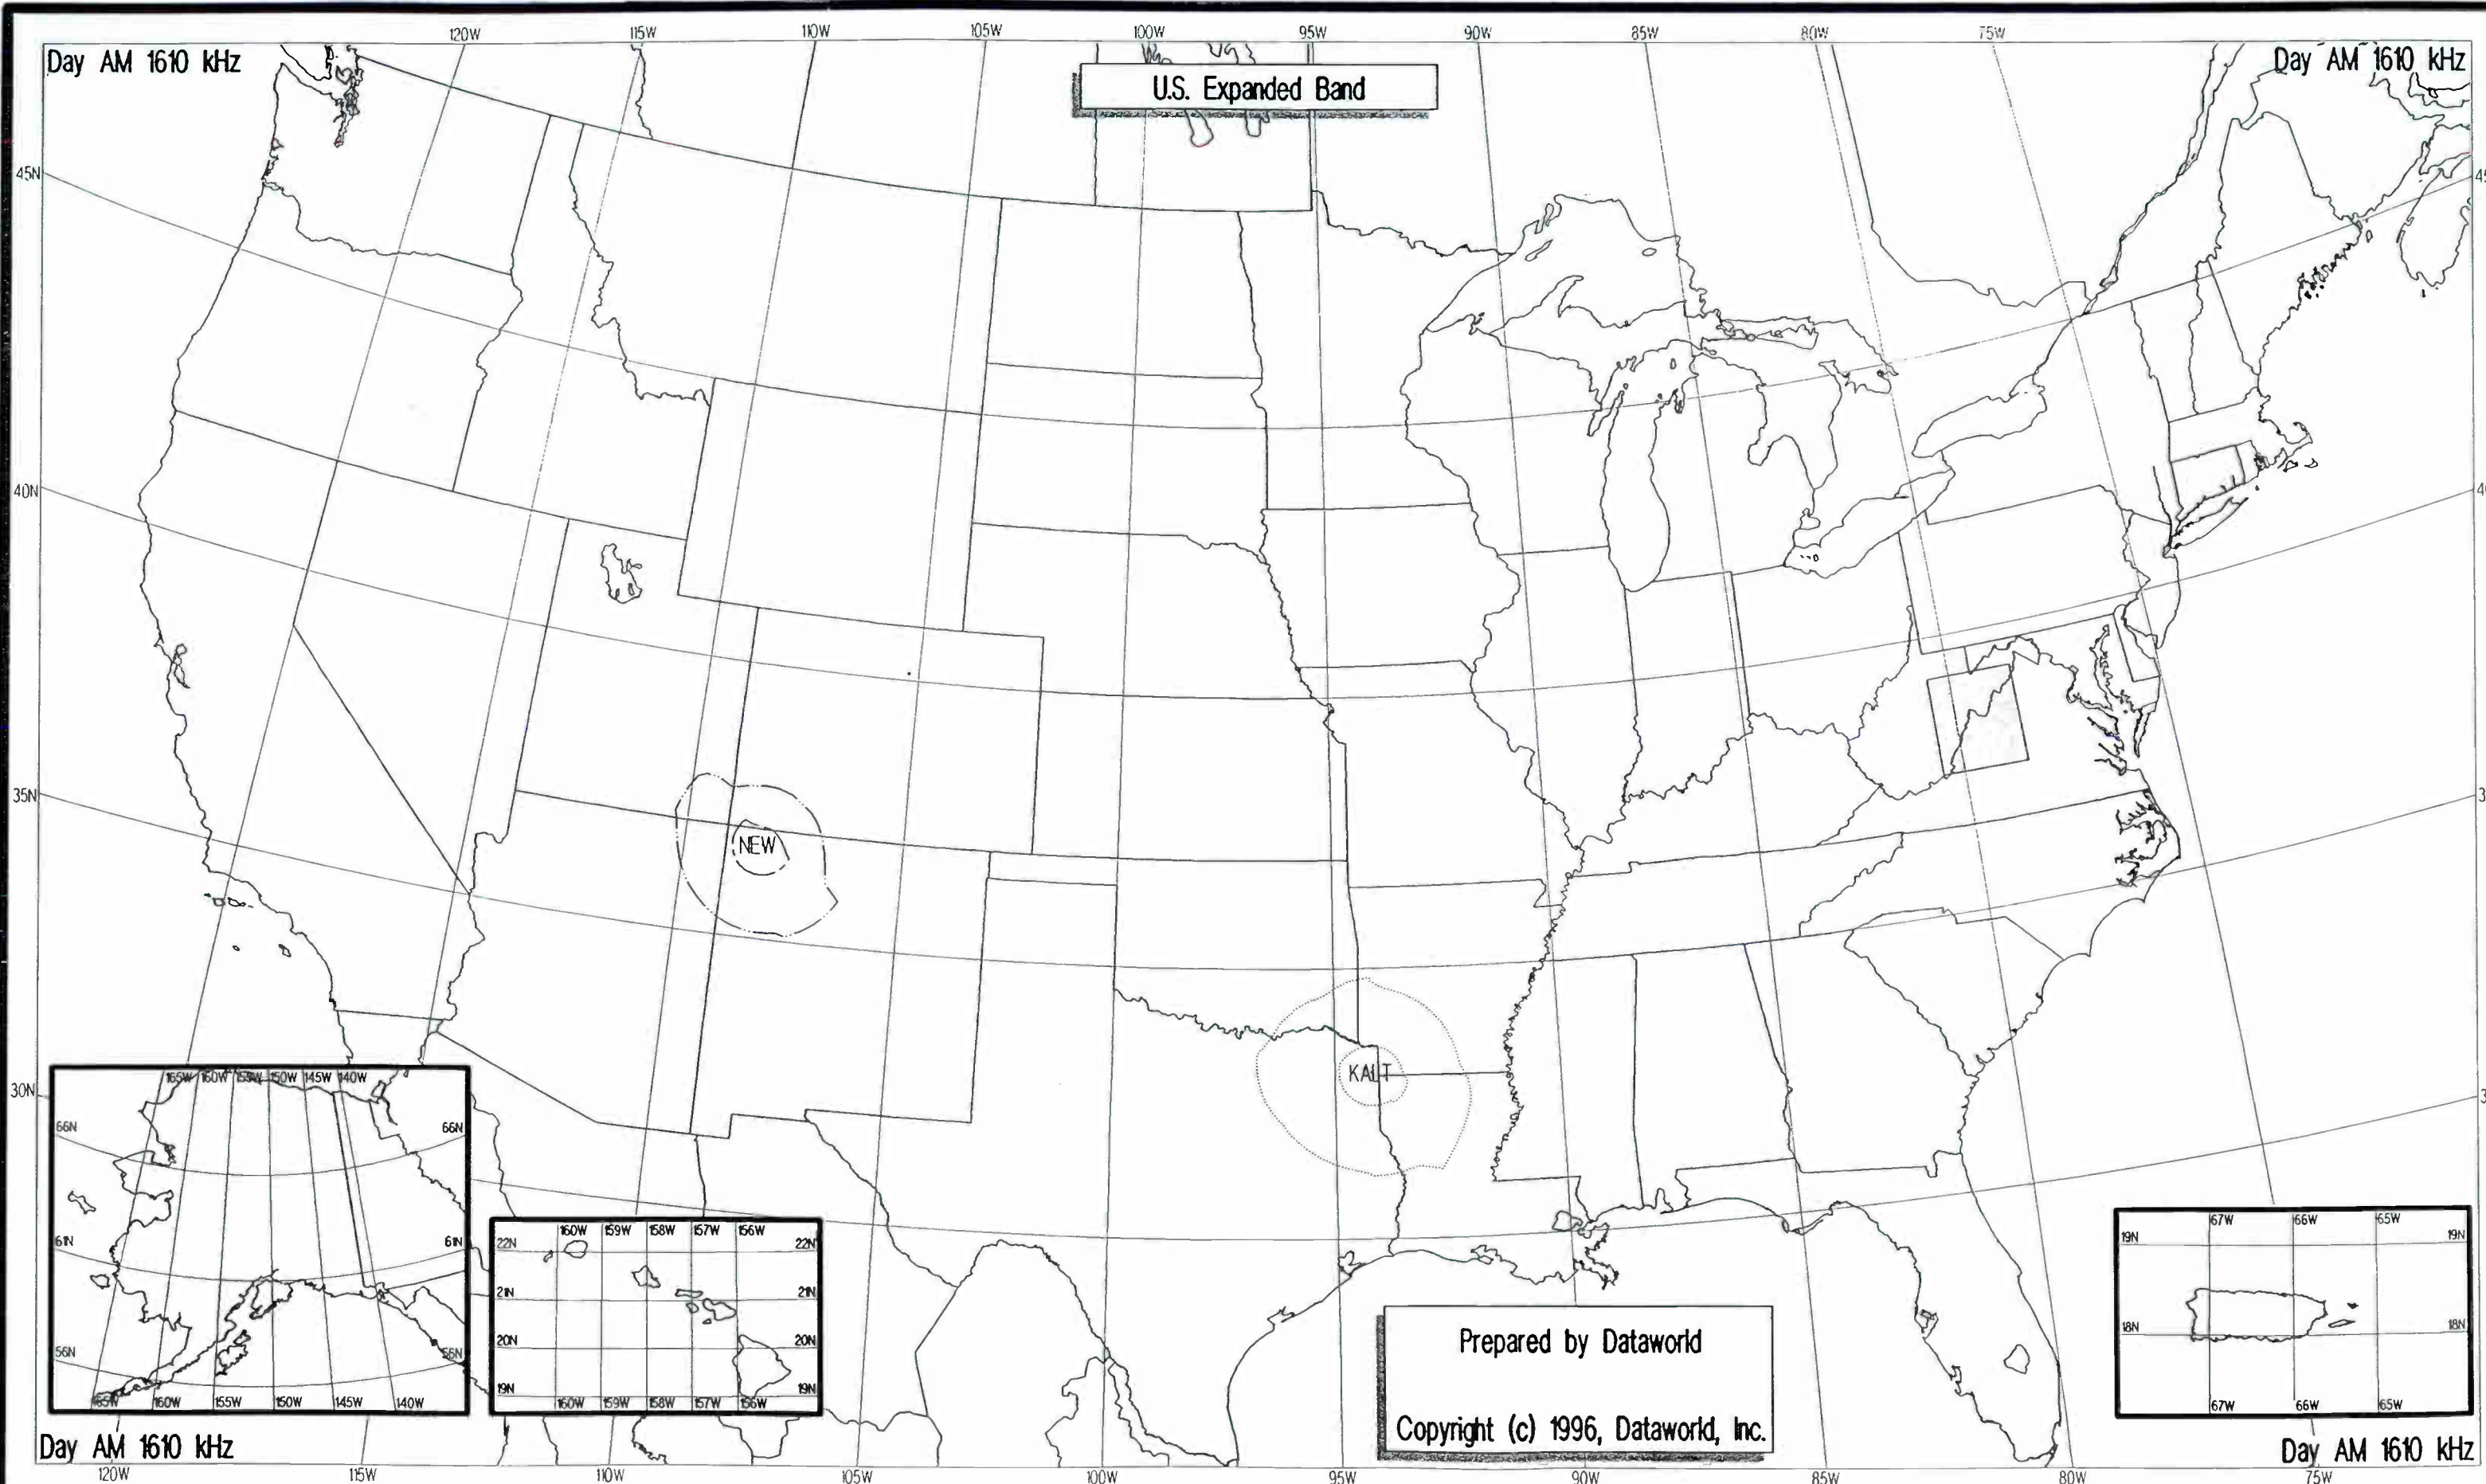

Day AM 1610 kHz

Day AM 1610 kHz

U.S. Expanded Band

Day AM 1610 kHz

Day AM 1610 kHz

Prepared by Dataworld
Copyright (c) 1996, Dataworld, Inc.