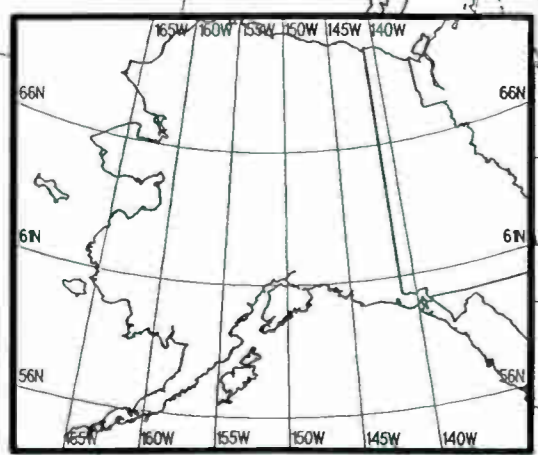

Day AM 1010 kHz

Day AM 1010 kHz

Canadian Clear Channel

Prepared by Dataworld
Copyright (c) 1996, Dataworld, Inc.

Day AM 1010 kHz

Day AM 1010 kHz