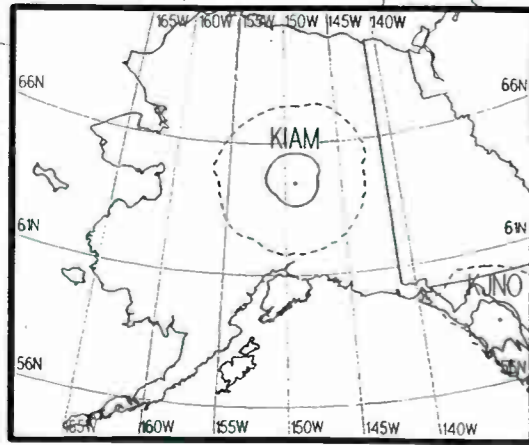

Day AM 630 kHz

Day AM 630 kHz

Regional Channel

Day AM 630 kHz

Day AM 630 kHz

Prepared by Dataworld
Copyright (c) 1996, Dataworld, Inc.