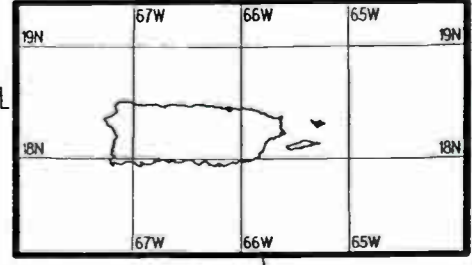

Day AM 910 kHz

Prepared by Dataworld
 Copyright (c) 1996, Dataworld, Inc.

Night AM 920 kHz

Night AM 920 kHz

Regional Channel

Prepared by Dataworld
 Copyright (c) 1996, Dataworld, Inc.

BELMOPAN

Night AM 920 kHz