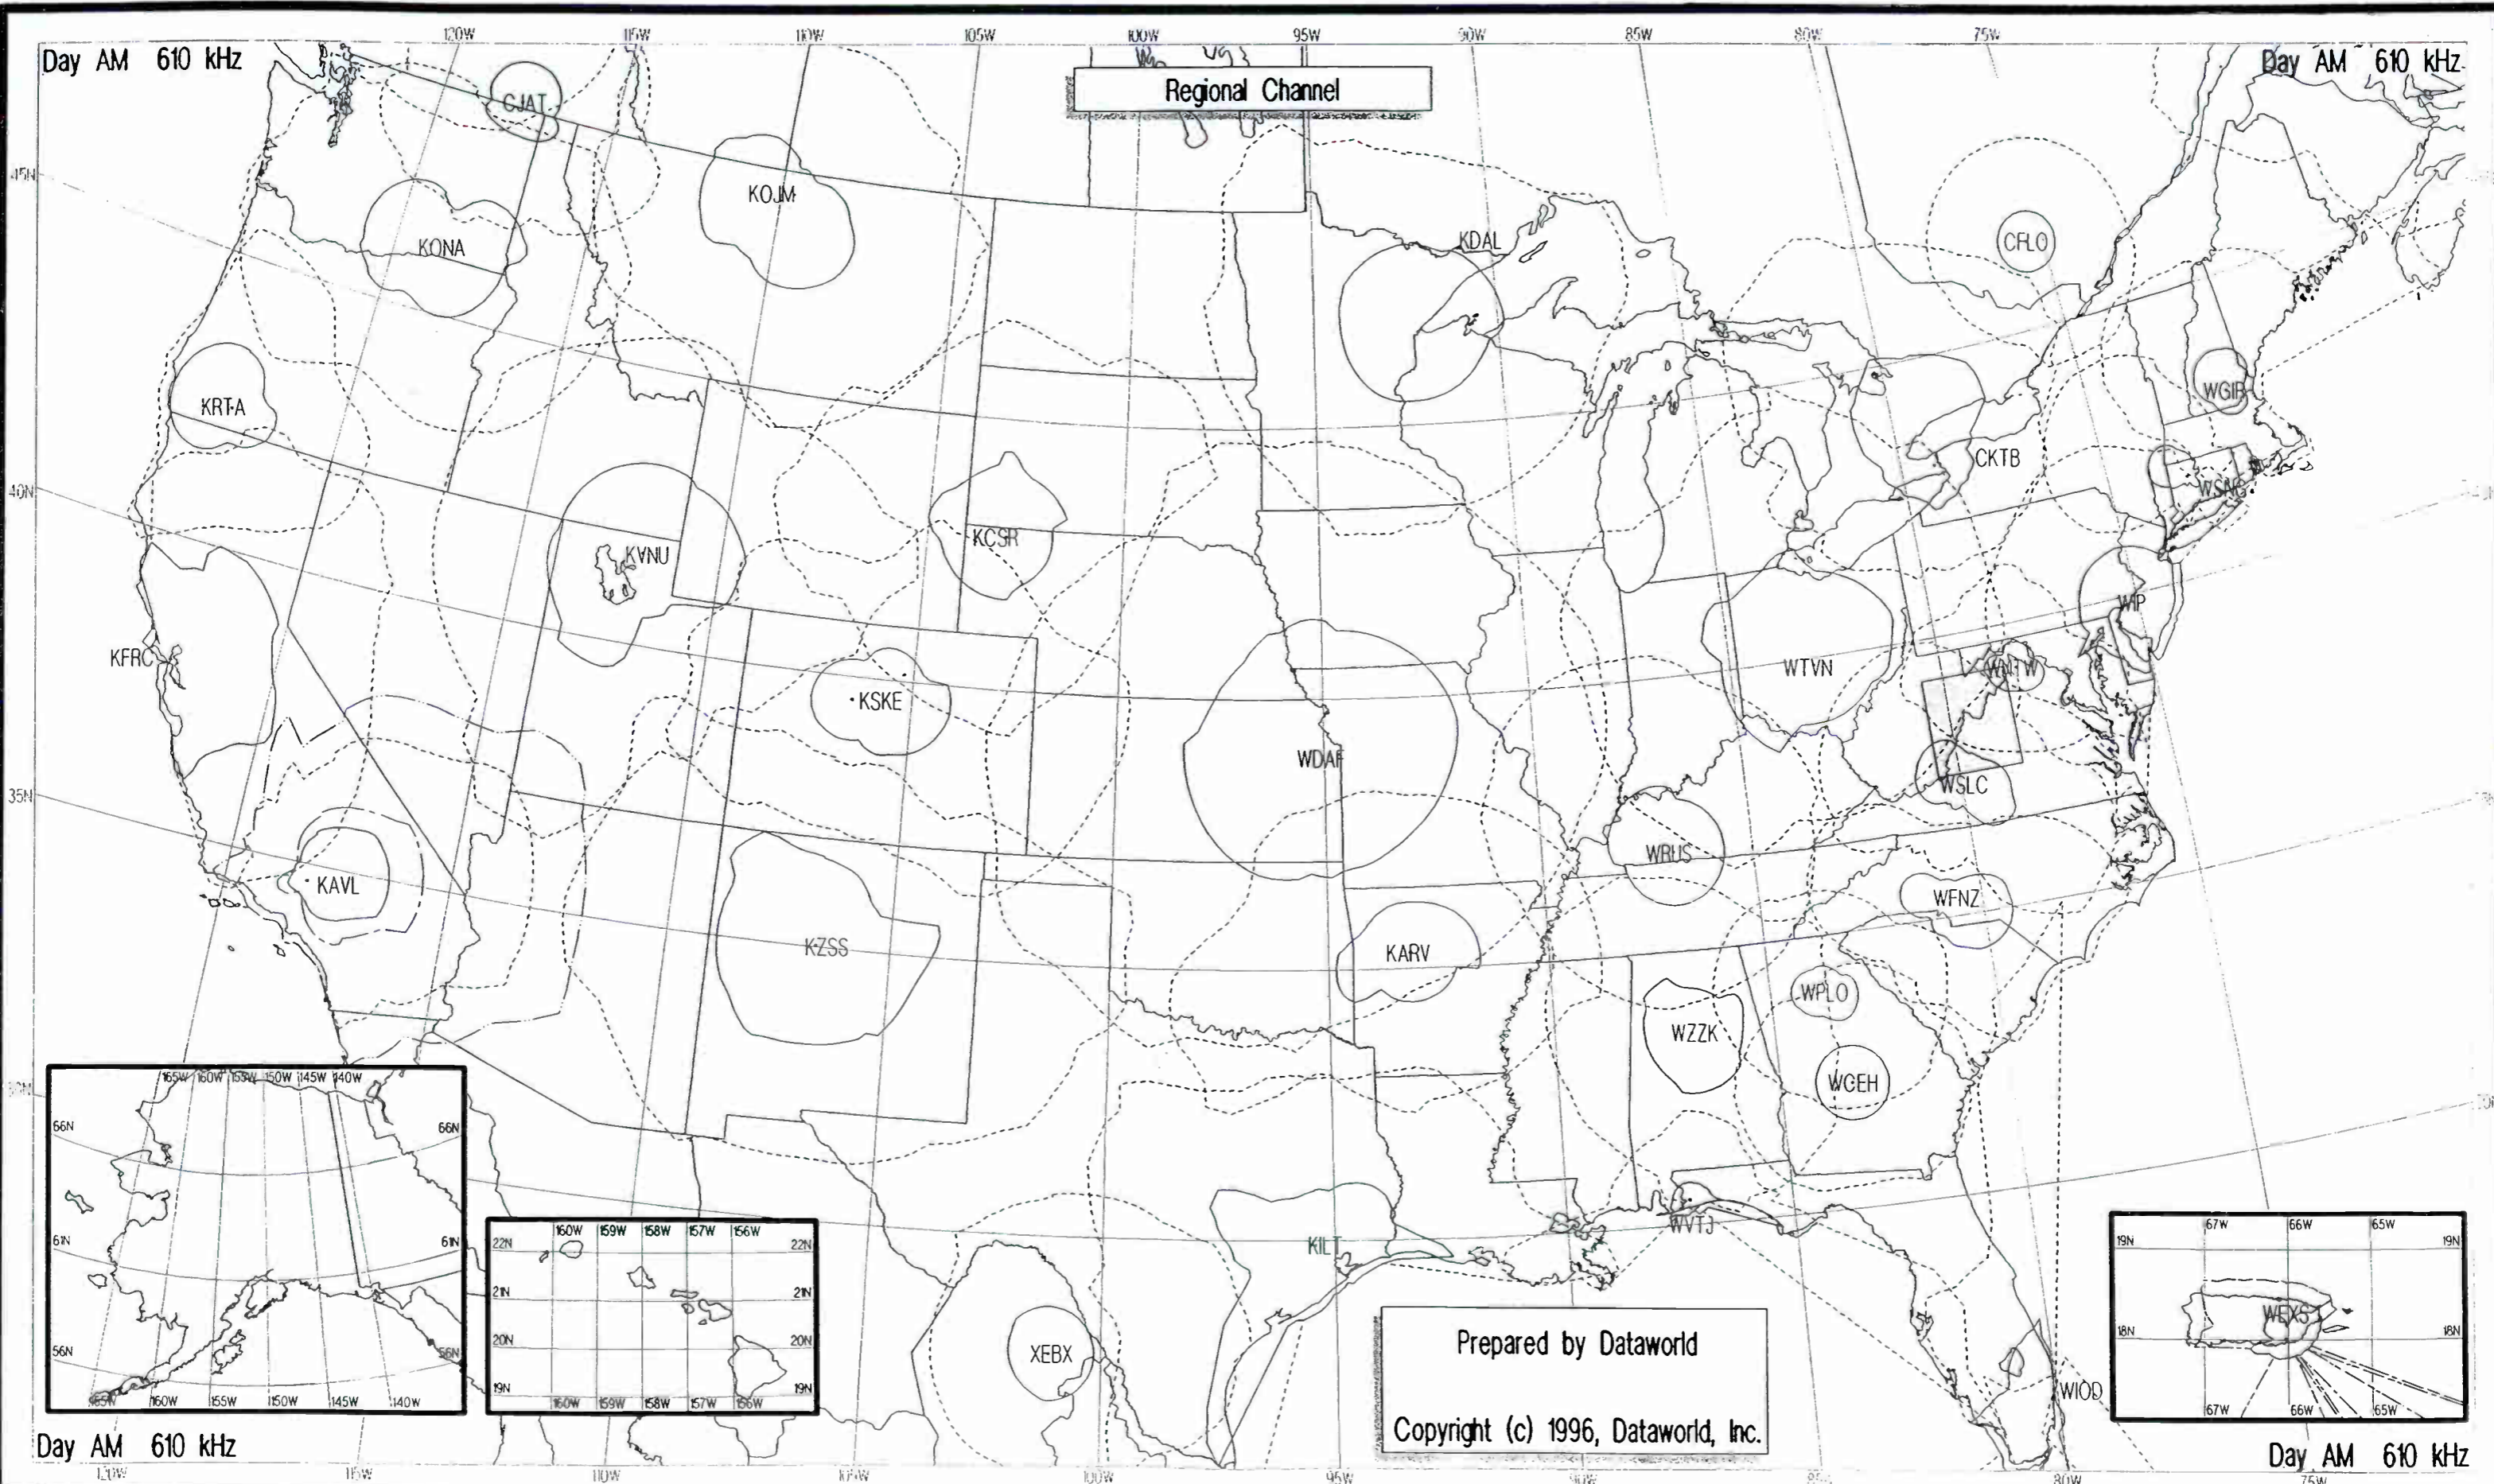

Day AM 610 kHz

Day AM 610 kHz

Regional Channel

Prepared by Dataworld
Copyright (c) 1996, Dataworld, Inc.

Day AM 610 kHz

Day AM 610 kHz