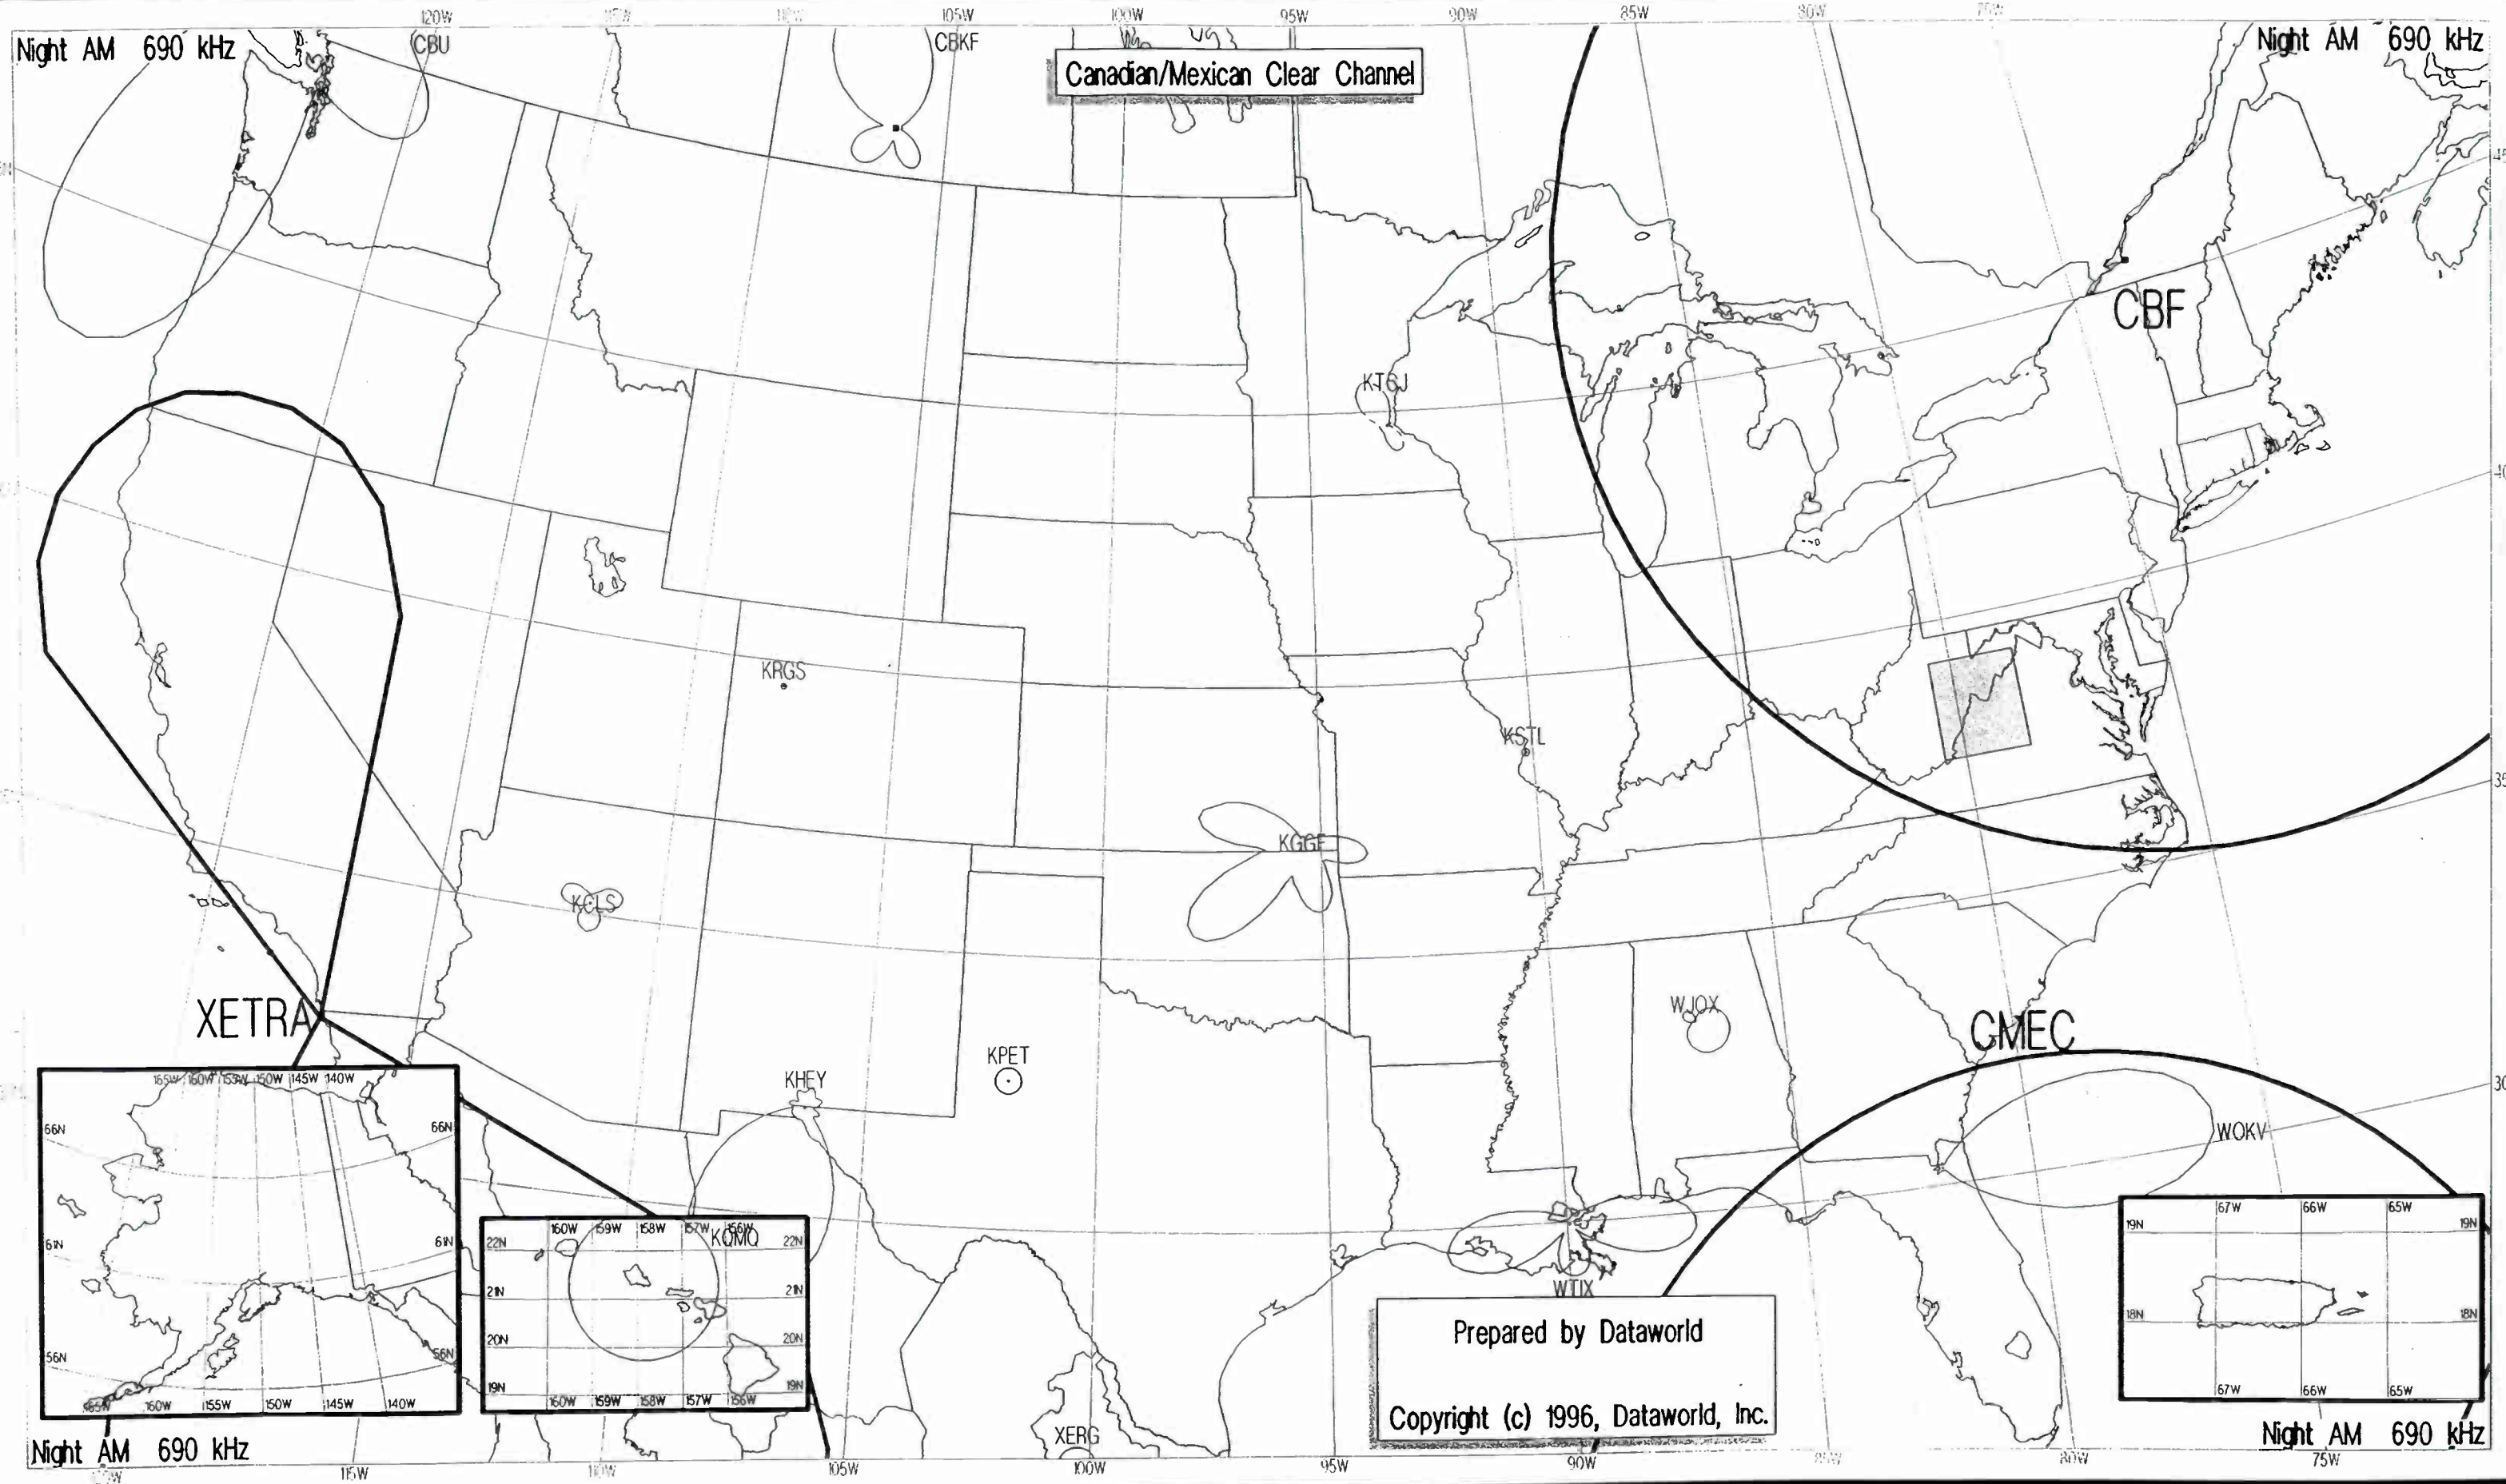

Canadian/Mexican Clear Channel

Prepared by Dataworld
Copyright (c) 1996, Dataworld, Inc.