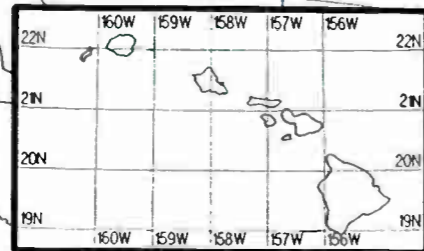

Day AM 540 kHz

Day AM 540 kHz

CBK

Canadian/Mexican Clear Channel

Prepared by Dataworld
Copyright (c) 1996, Dataworld, Inc.

Day AM 540 kHz

Day AM 540 kHz