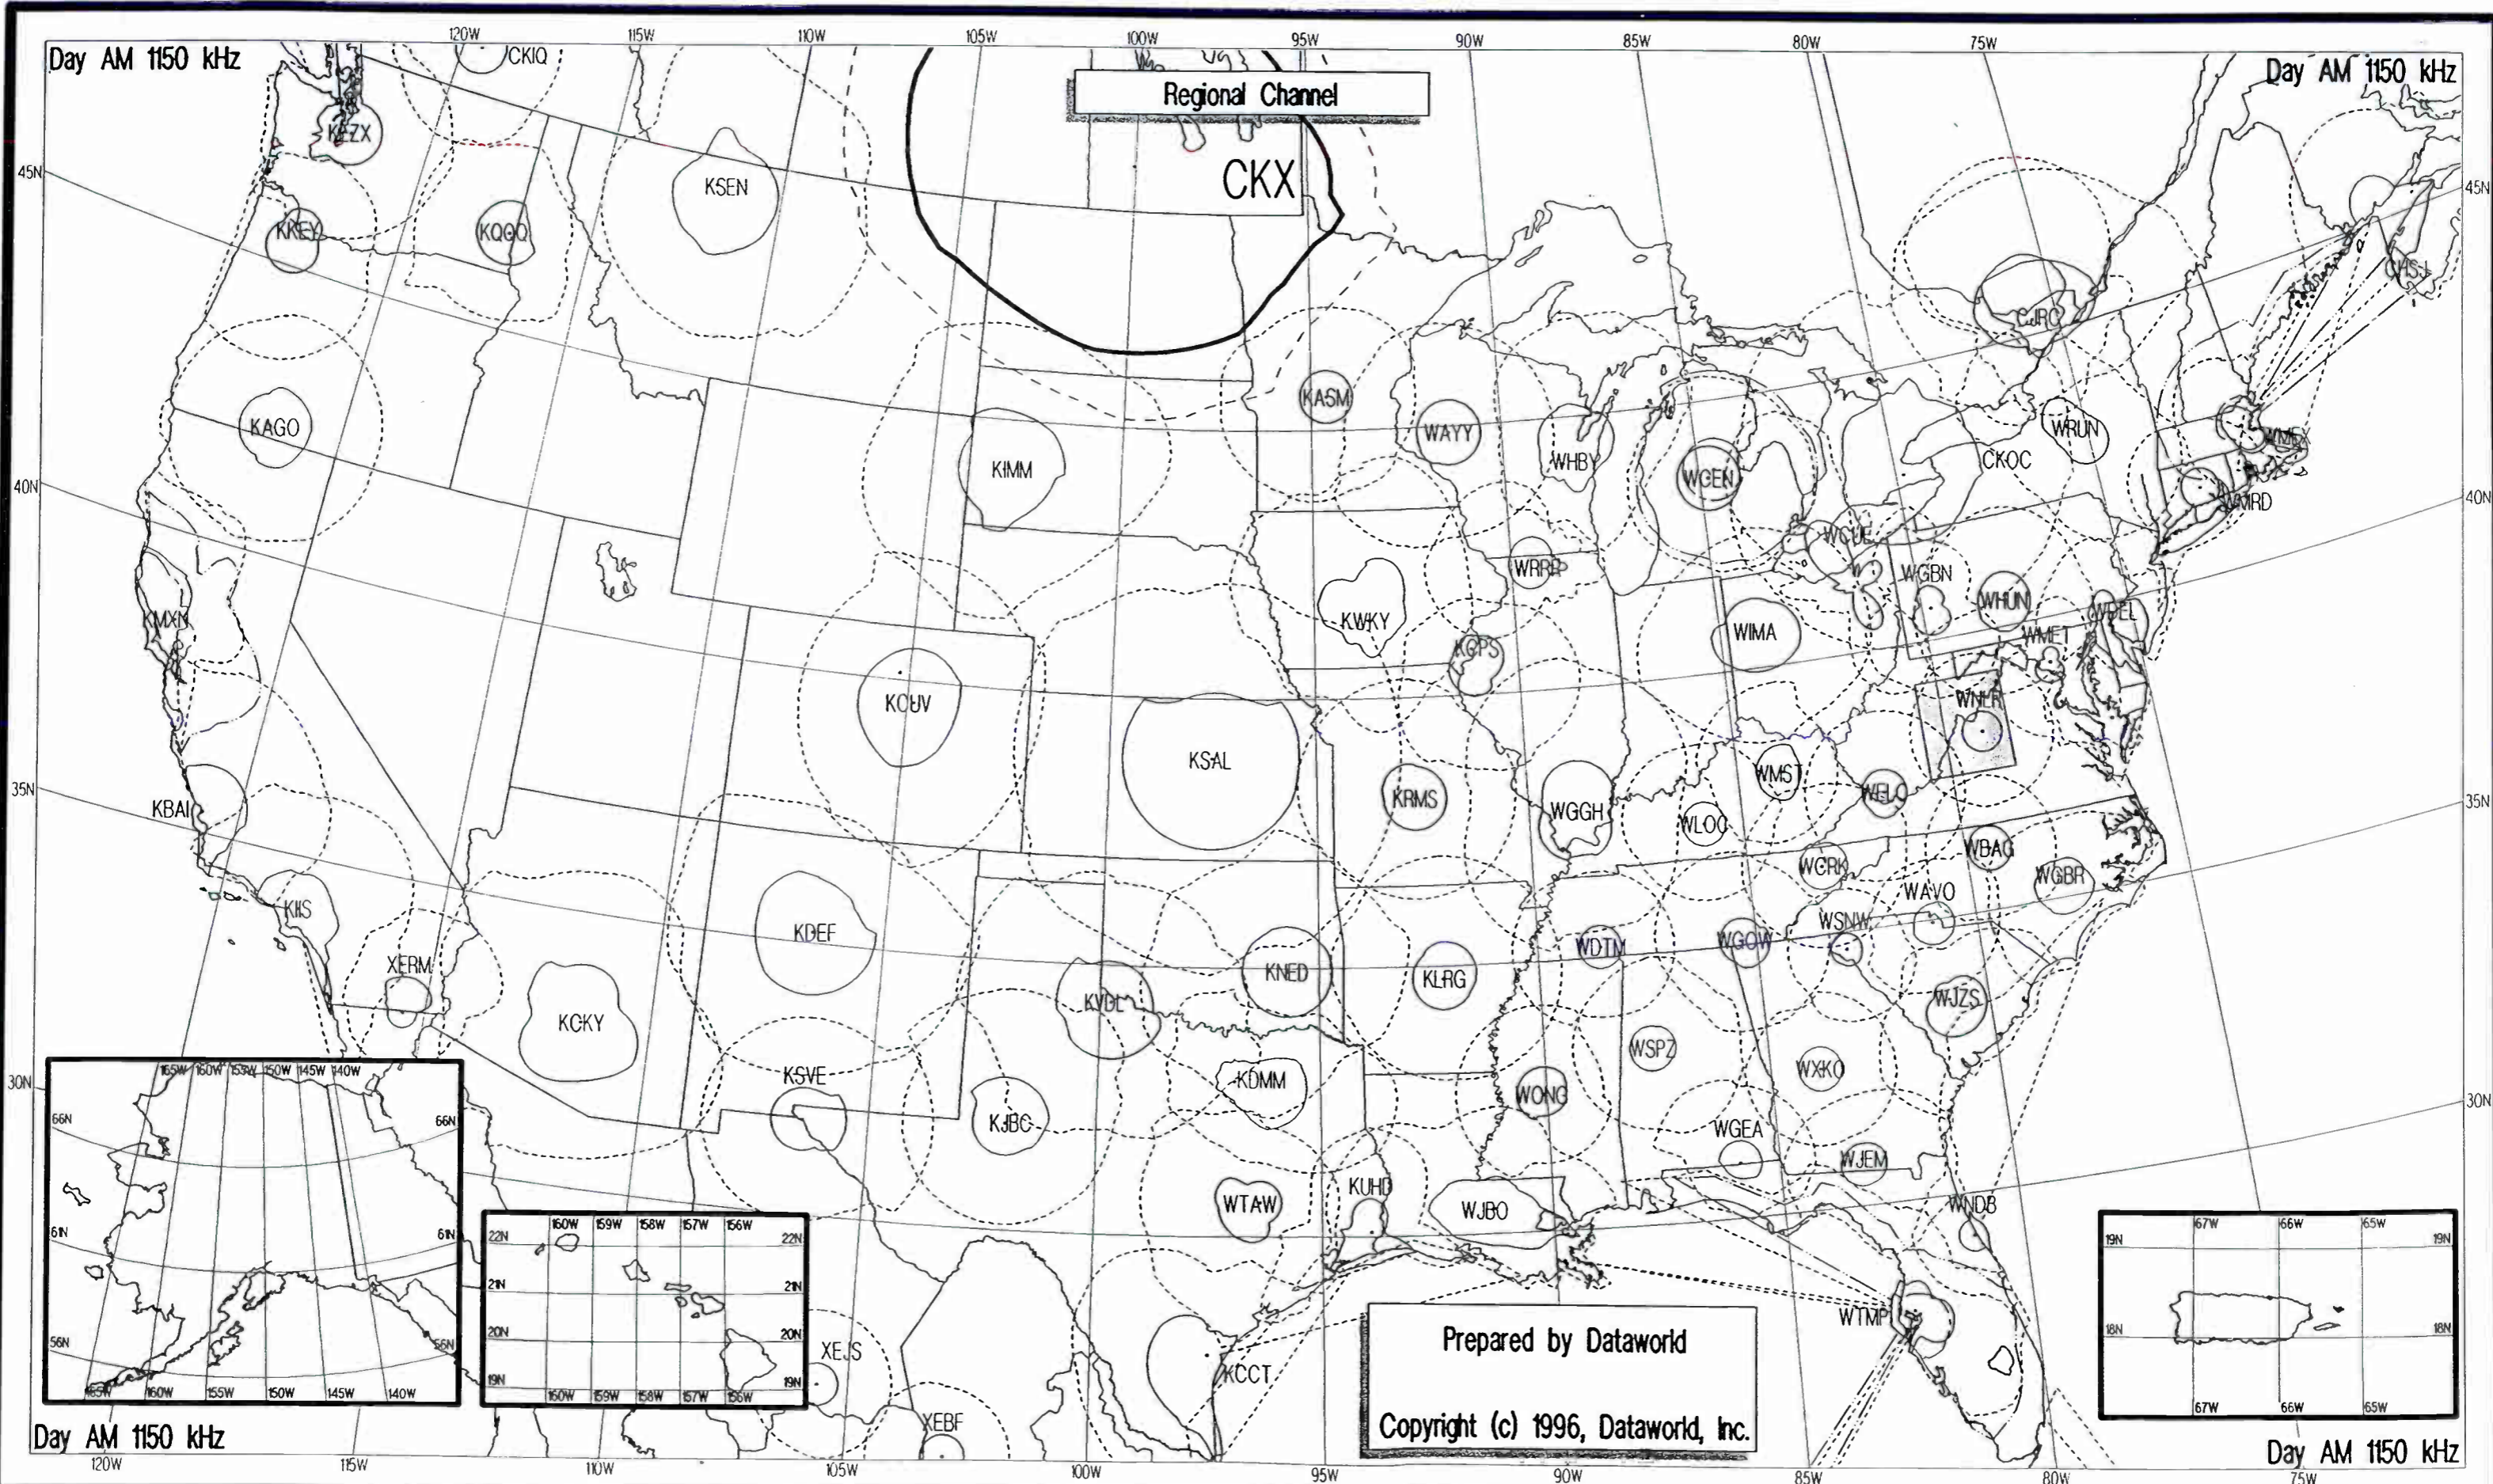

Day AM 1150 kHz

Day AM 1150 kHz

Regional Channel

CKX

Day AM 1150 kHz

Day AM 1150 kHz

Prepared by Dataworld
Copyright (c) 1996, Dataworld, Inc.