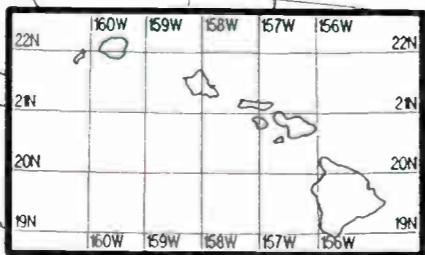

Day AM 630 kHz

Day AM 630 kHz

Regional Channel

Day AM 630 kHz

Day AM 630 kHz

Prepared by Dataworld
Copyright (c) 1996, Dataworld, Inc.