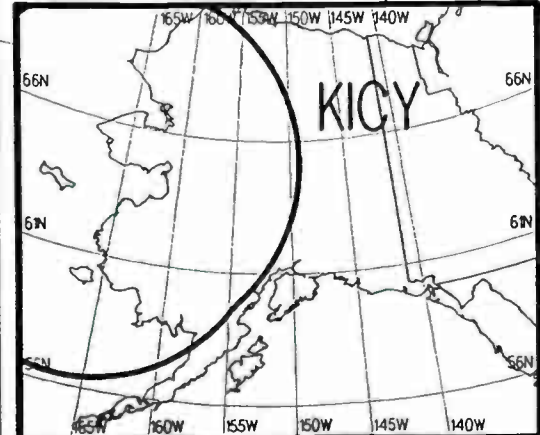

Night AM 850 kHz

Night AM 850 kHz

U.S./Mexican Clear Channel

Prepared by Dataworld
Copyright (c) 1996, Dataworld, Inc.

Night AM 850 kHz

Night AM 850 kHz