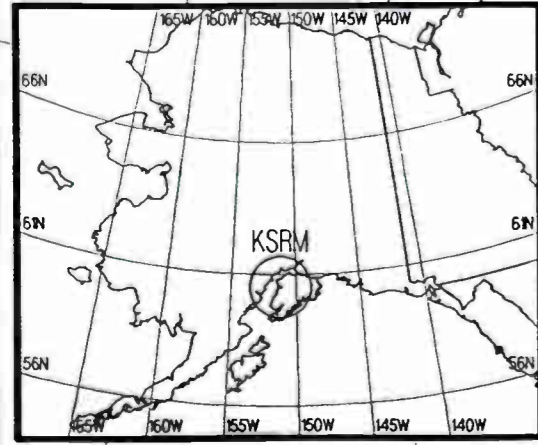

Day AM 910 kHz

Prepared by Dataworld
 Copyright (c) 1996, Dataworld, Inc.

Night AM 920 kHz

Night AM 920 kHz

Regional Channel

Prepared by Dataworld
 Copyright (c) 1996, Dataworld, Inc.

BELMOPAN

Night AM 920 kHz