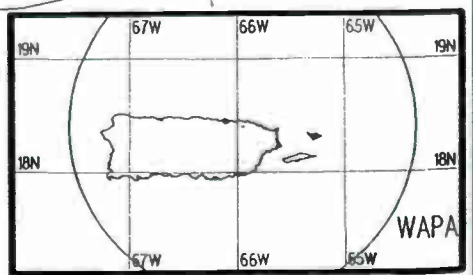

Night AM 680 kHz

Night AM 680 kHz

U.S. Clear Channel

Prepared by Dataworld
Copyright (c) 1996, Dataworld, Inc.

Night AM 680 kHz

Night AM 680 kHz