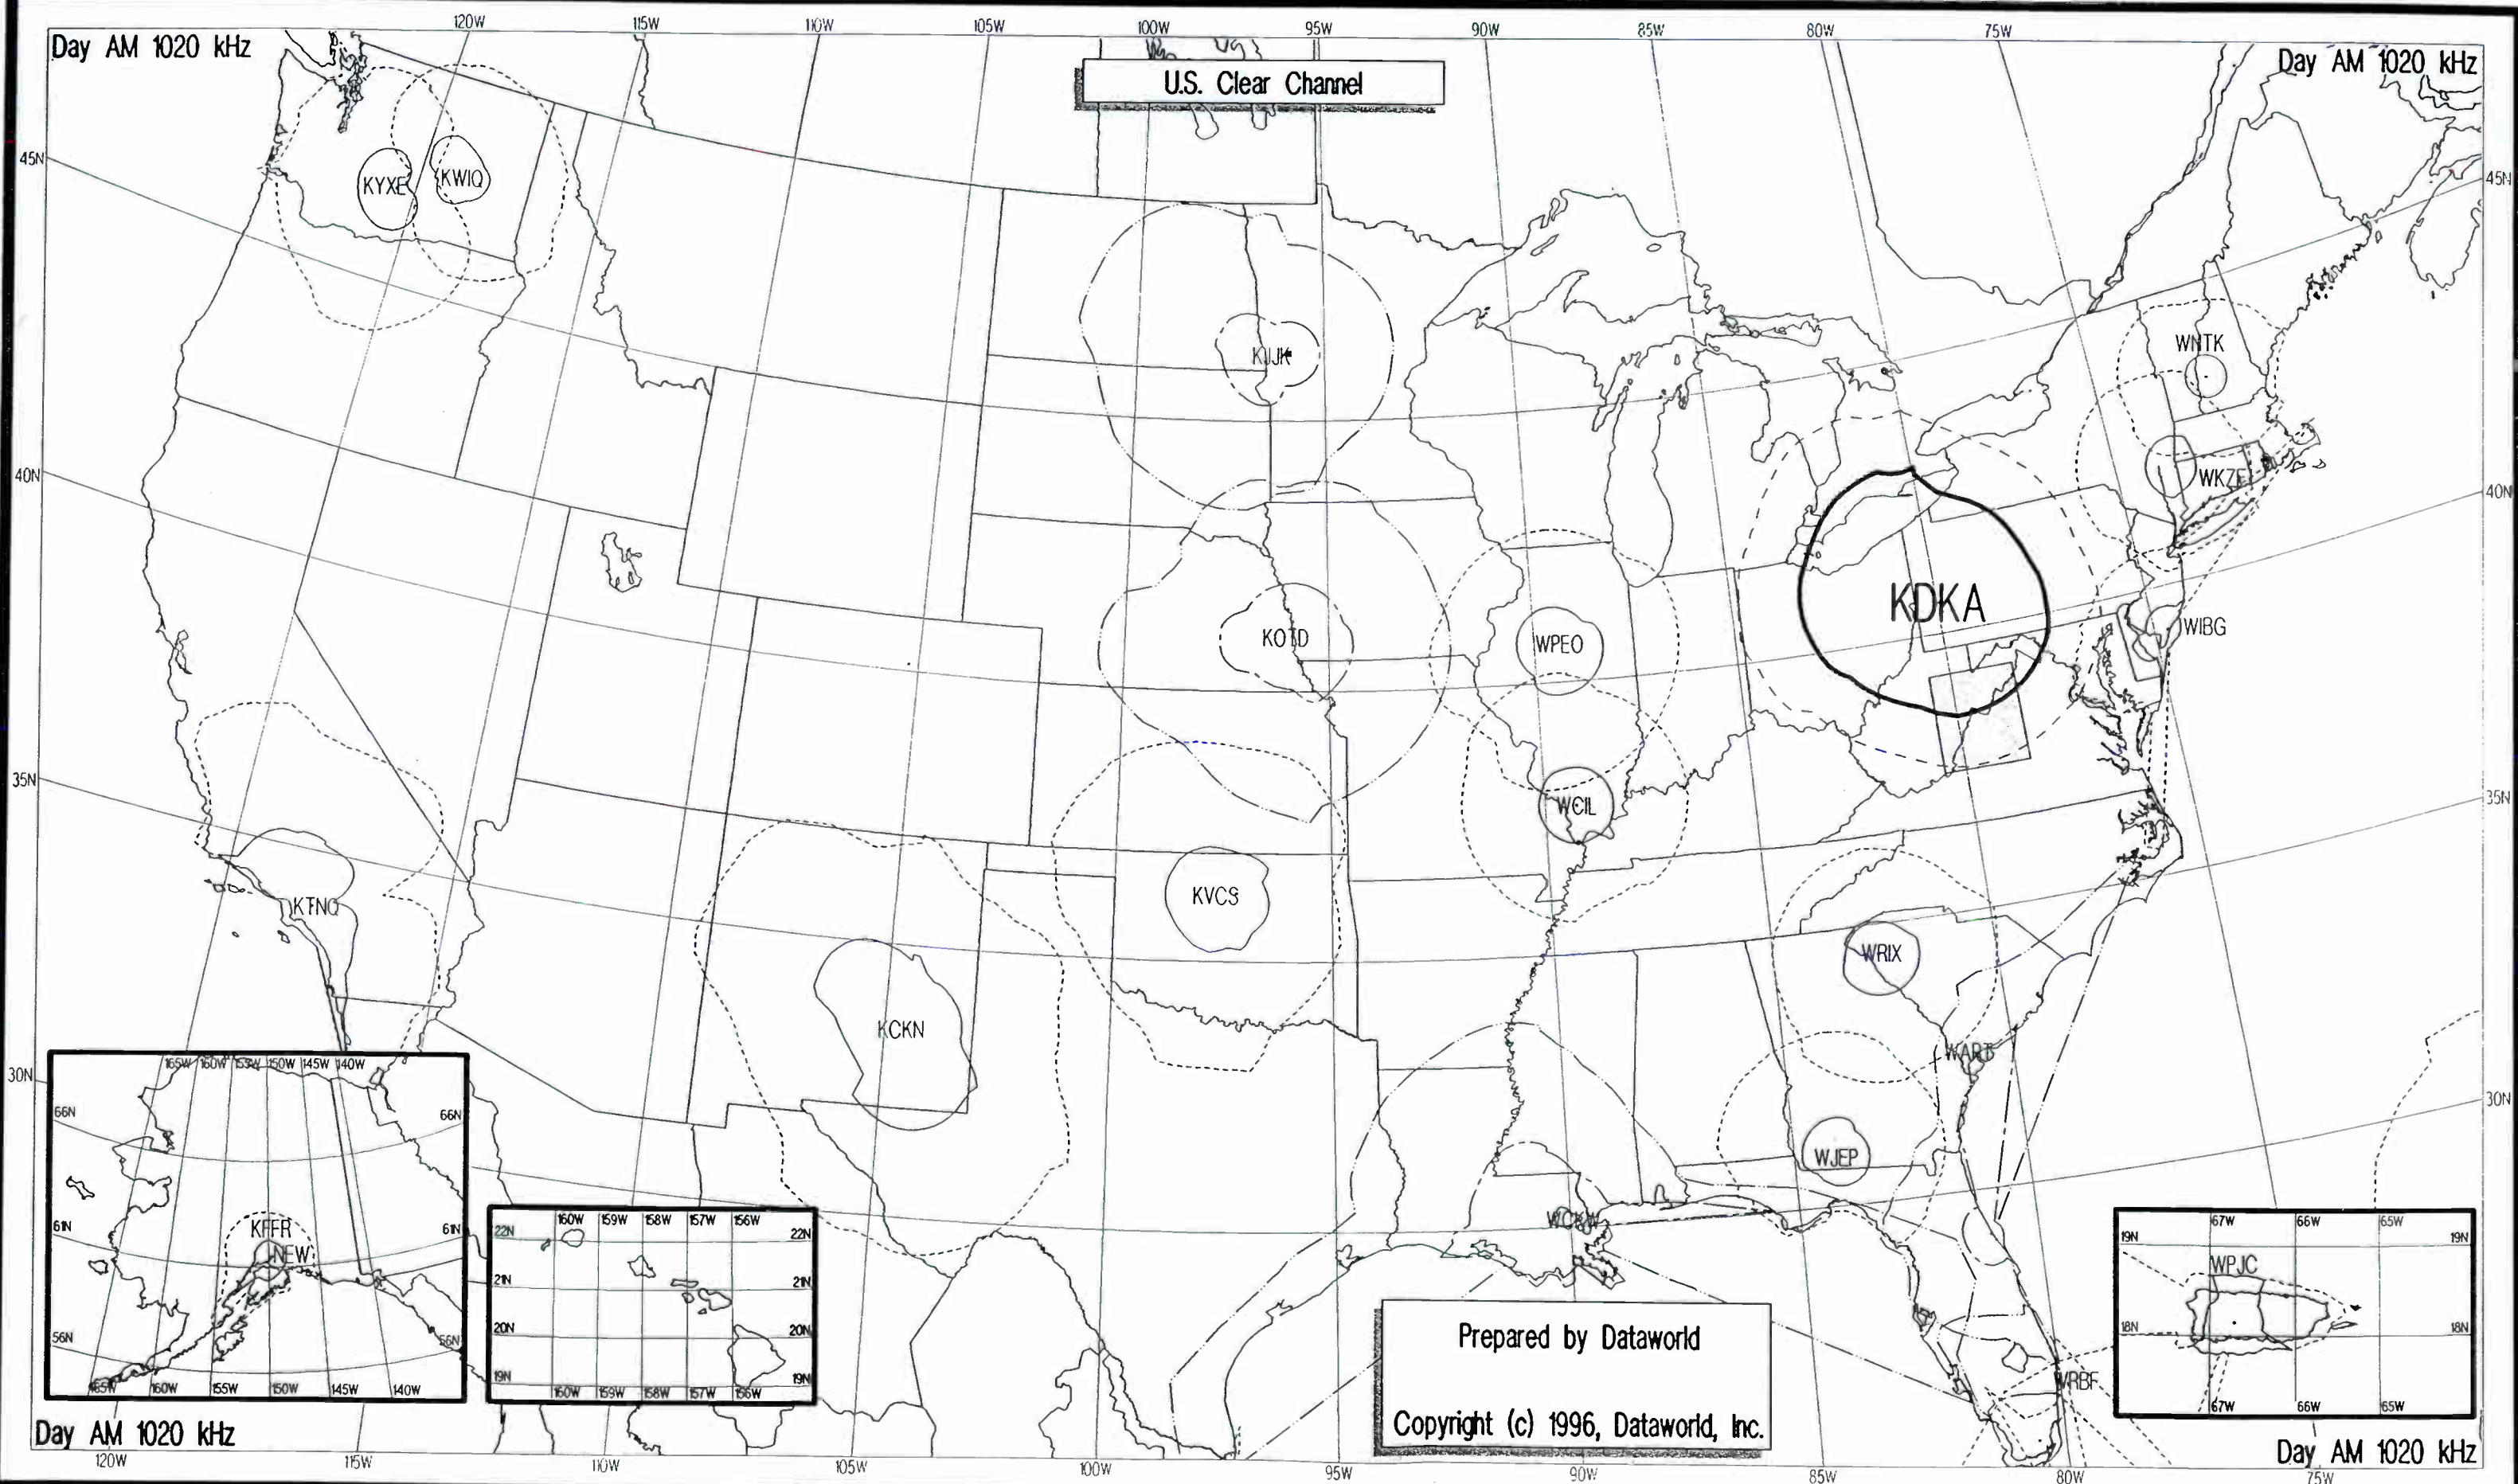

Day AM 1020 kHz

Day AM 1020 kHz

U.S. Clear Channel

Day AM 1020 kHz

Day AM 1020 kHz

Prepared by Dataworld
Copyright (c) 1996, Dataworld, Inc.