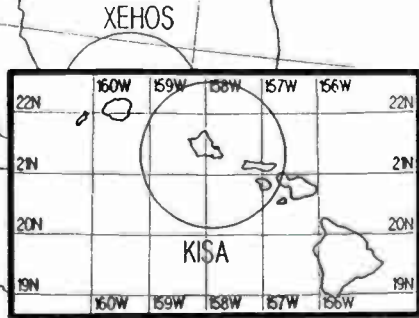

Night AM 1540 kHz

Night AM 1540 kHz

U.S./Bahamas Clear Channel

Night AM 1540 kHz

Night AM 1540 kHz

Prepared by Dataworld
Copyright (c) 1996, Dataworld, Inc.