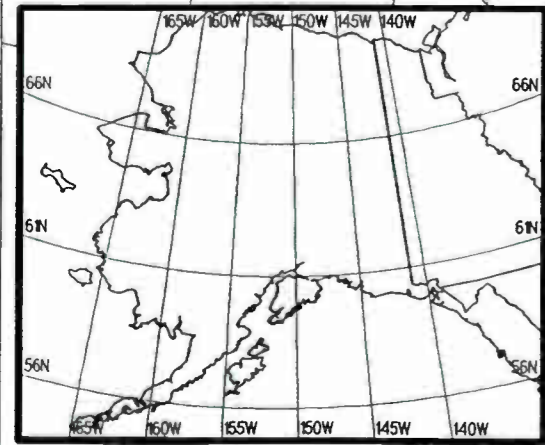

U.S. Expanded Band

Prepared by Dataworld
 Copyright (c) 1996, Dataworld, Inc.

Night AM 1620 kHz

Night AM 1620 kHz

Day AM 1620 kHz

Day AM 1620 kHz

U.S. Expanded Band

Prepared by Dataworld