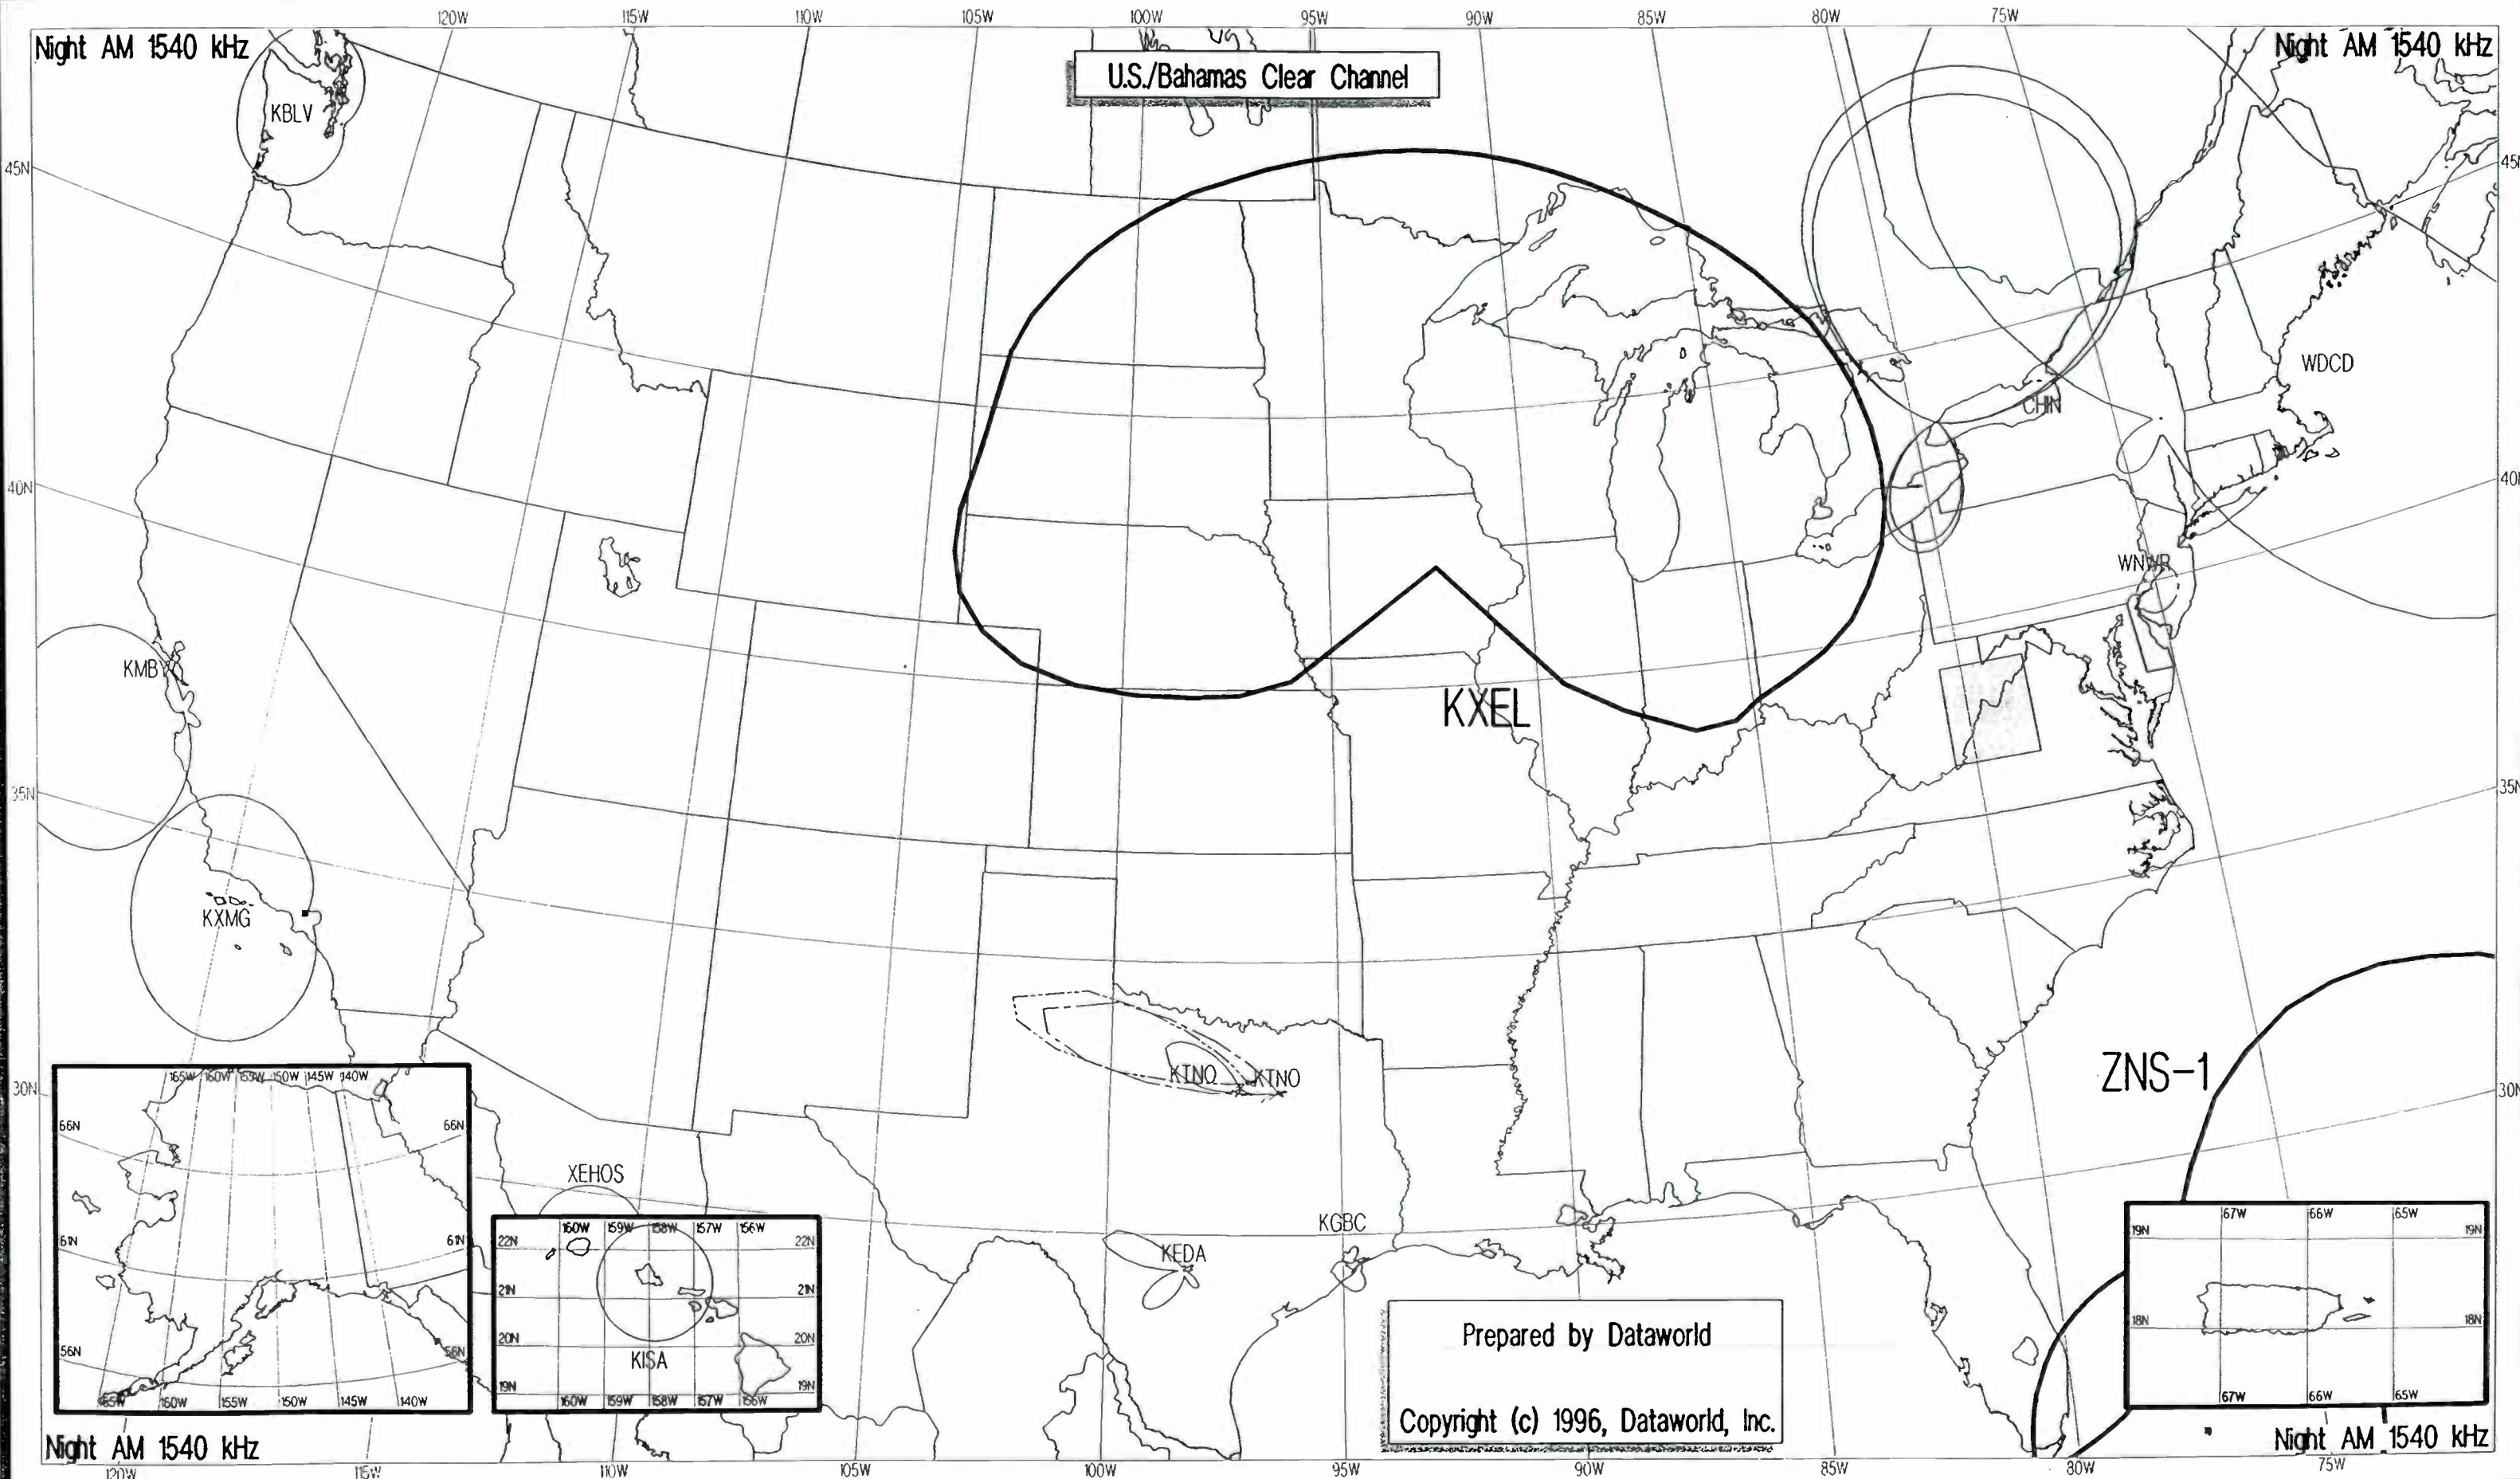

Night AM 1540 kHz

Night AM 1540 kHz

U.S./Bahamas Clear Channel

Night AM 1540 kHz

Night AM 1540 kHz

Prepared by Dataworld
Copyright (c) 1996, Dataworld, Inc.