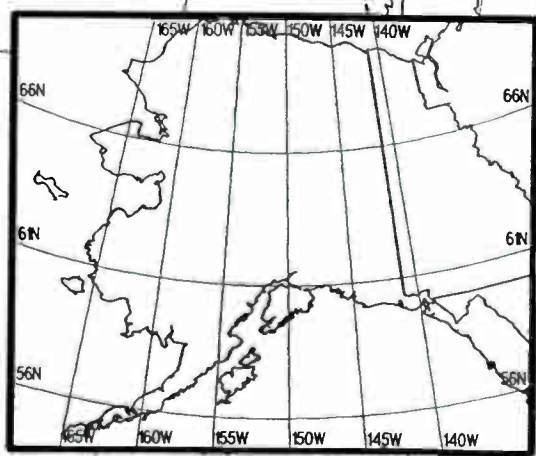

Day AM 1500 kHz

Day AM 1500 kHz

Prepared by Dataworld
 Copyright (c) 1996, Dataworld, Inc.

Night AM 1510 kHz

Night AM 1510 kHz

U.S. Clear Channel

KGA

KDKA