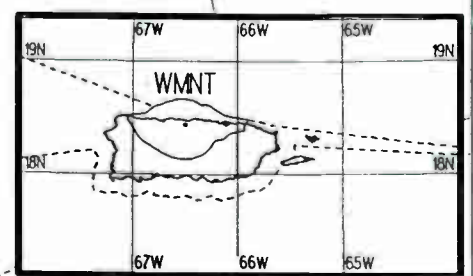

Day AM 1500 kHz

Day AM 1500 kHz

Prepared by Dataworld
 Copyright (c) 1996, Dataworld, Inc.

Night AM 1510 kHz

Night AM 1510 kHz

U.S. Clear Channel

KGA

KDKA