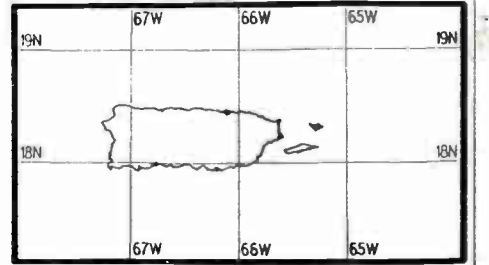

Night AM 1700 kHz

Night AM 1700 kHz

U.S. Expanded Band

Night AM 1700 kHz

Night AM 1700 kHz

Prepared by Dataworld
Copyright (c) 1996, Dataworld, Inc.