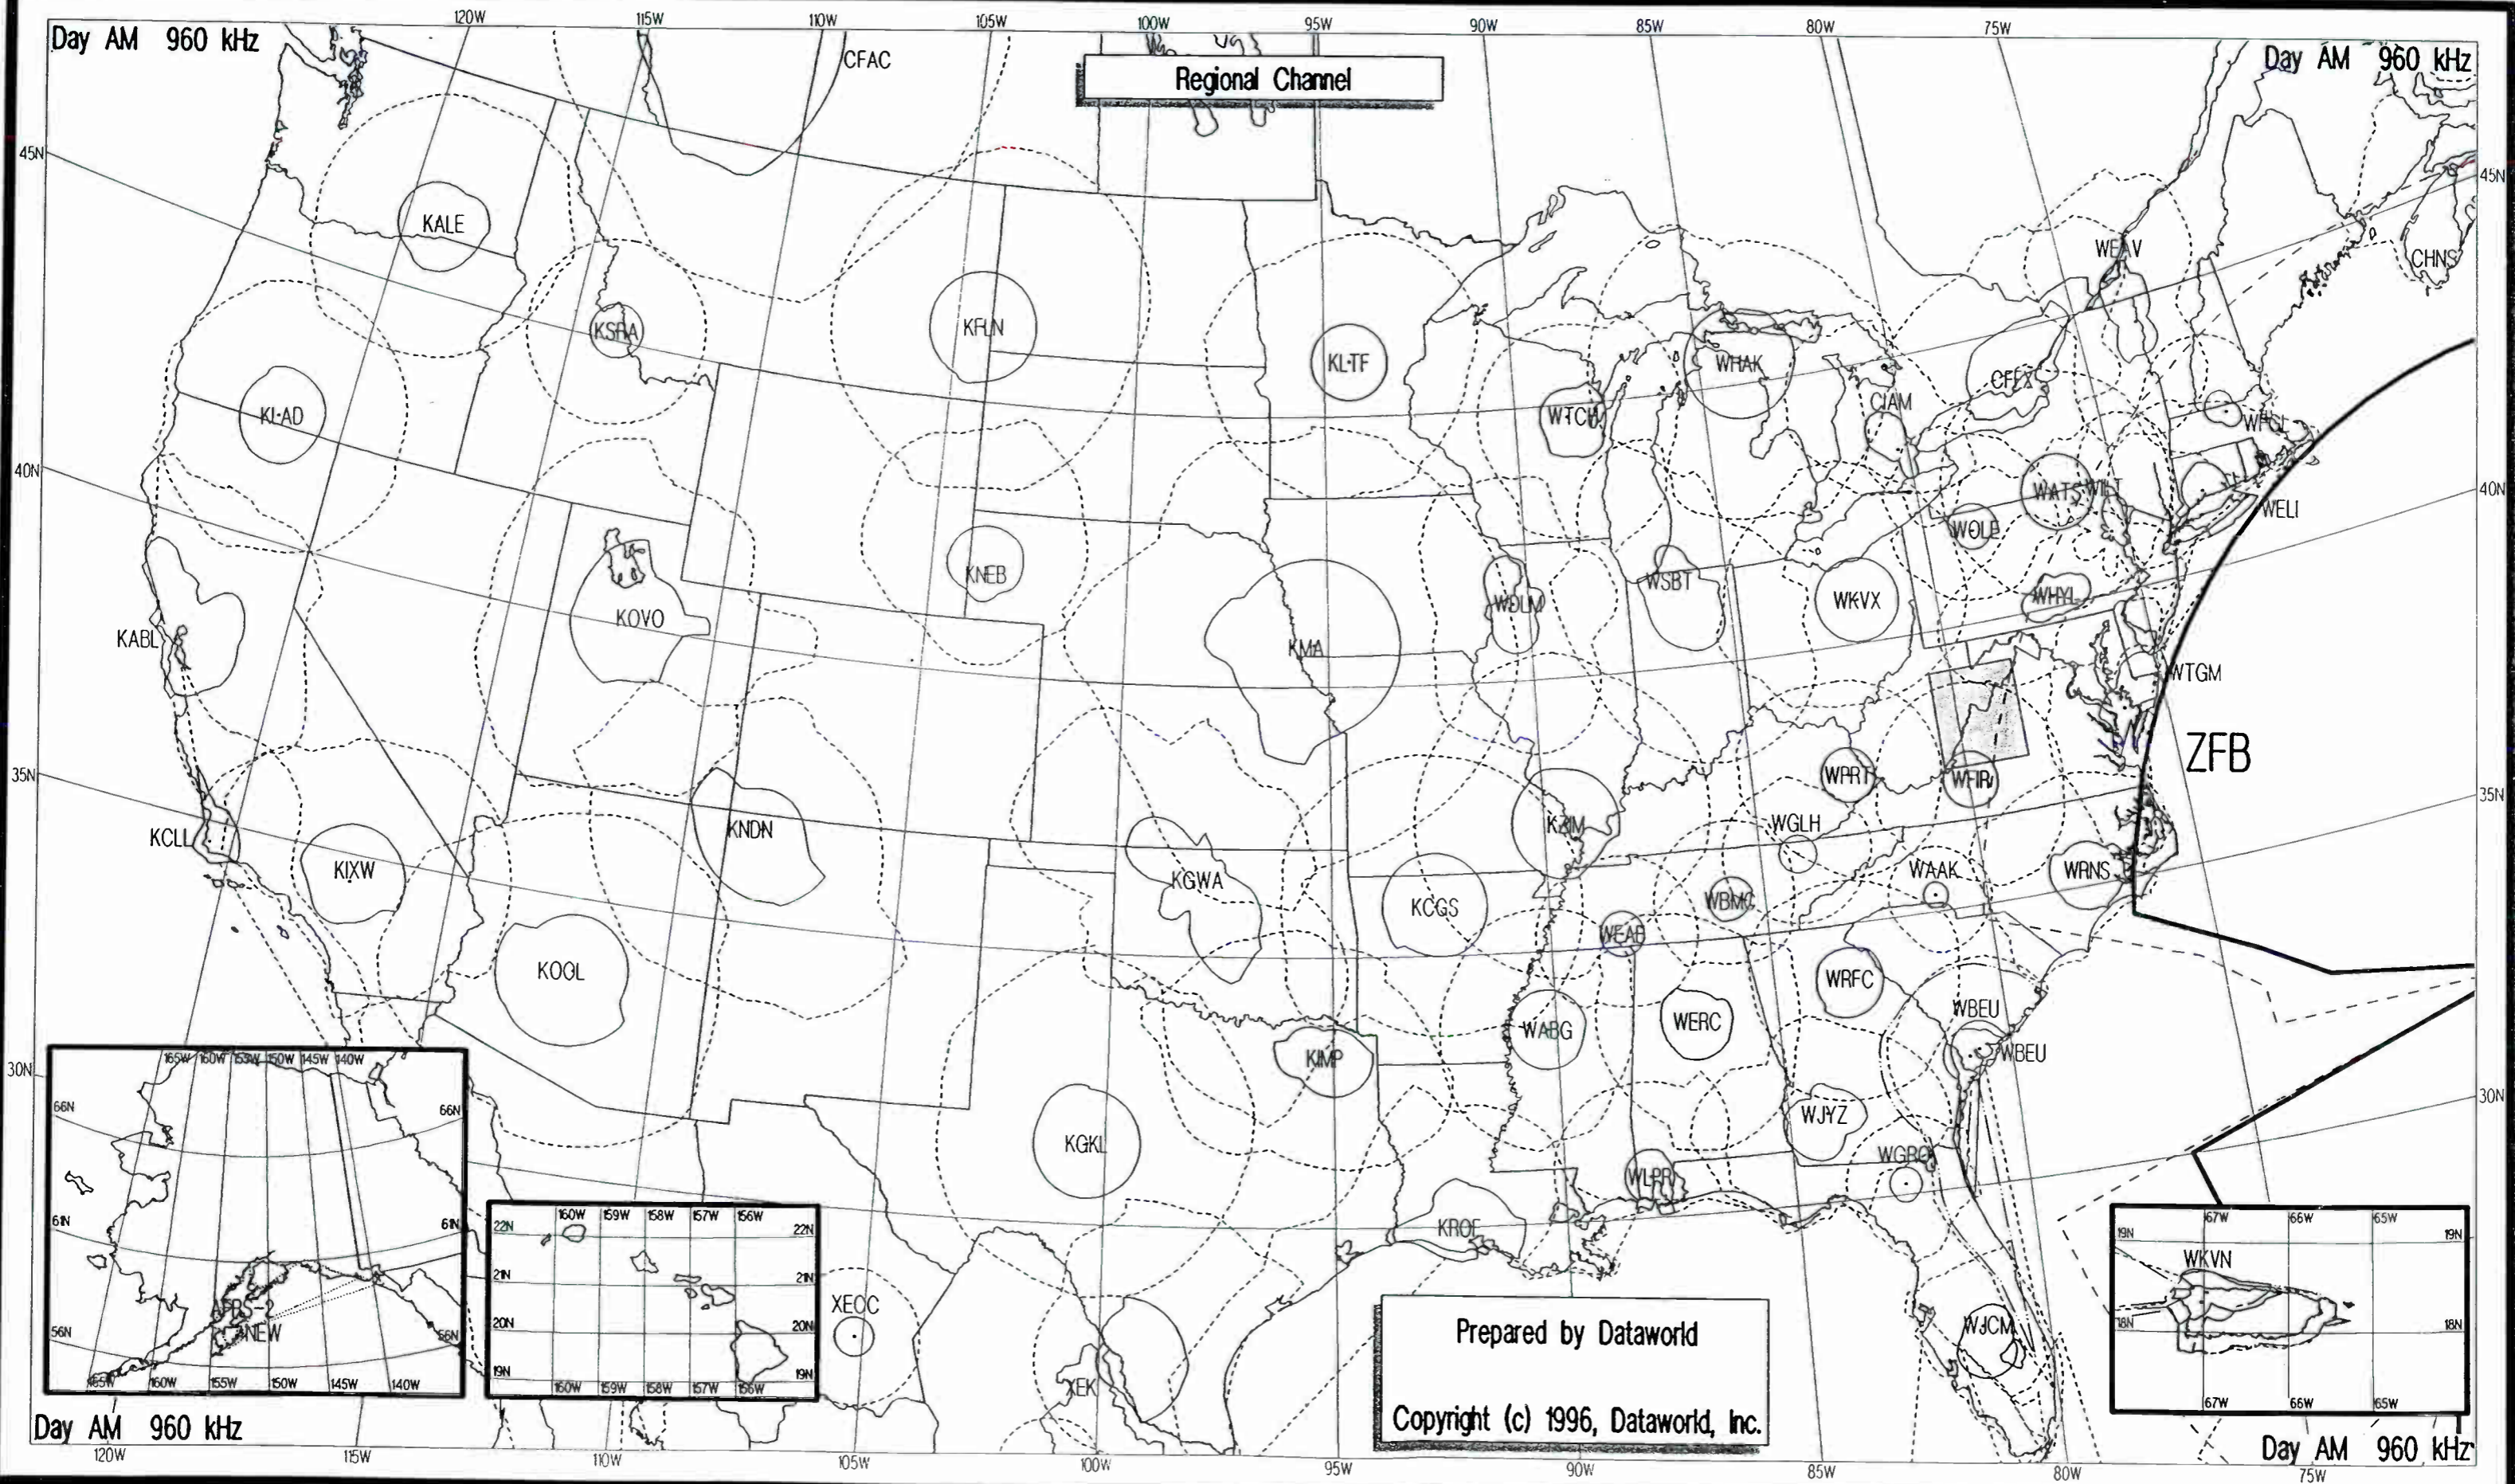

Regional Channel

Prepared by Dataworld
 Copyright (c) 1996, Dataworld, Inc.

Prepared by Dataworld
 Copyright (c) 1996, Dataworld, Inc.

Night AM 1000 kHz

U.S./Mexican Clear Channel

Night AM 1000 kHz

KOMO

WMVP