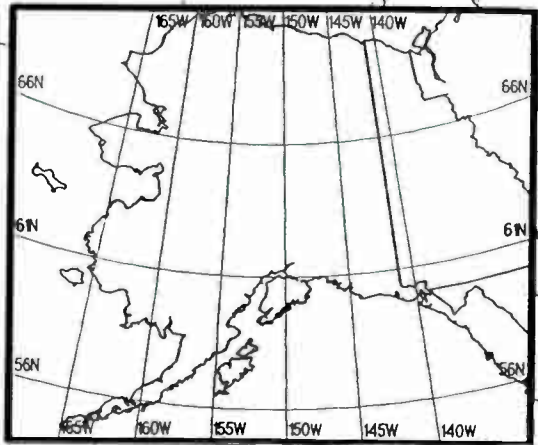

Day AM 1120 kHz

Day AM 1120 kHz

U.S. Clear Channel

Day AM 1120 kHz

Day AM 1120 kHz

Prepared by Dataworld
Copyright (c) 1996, Dataworld, Inc.