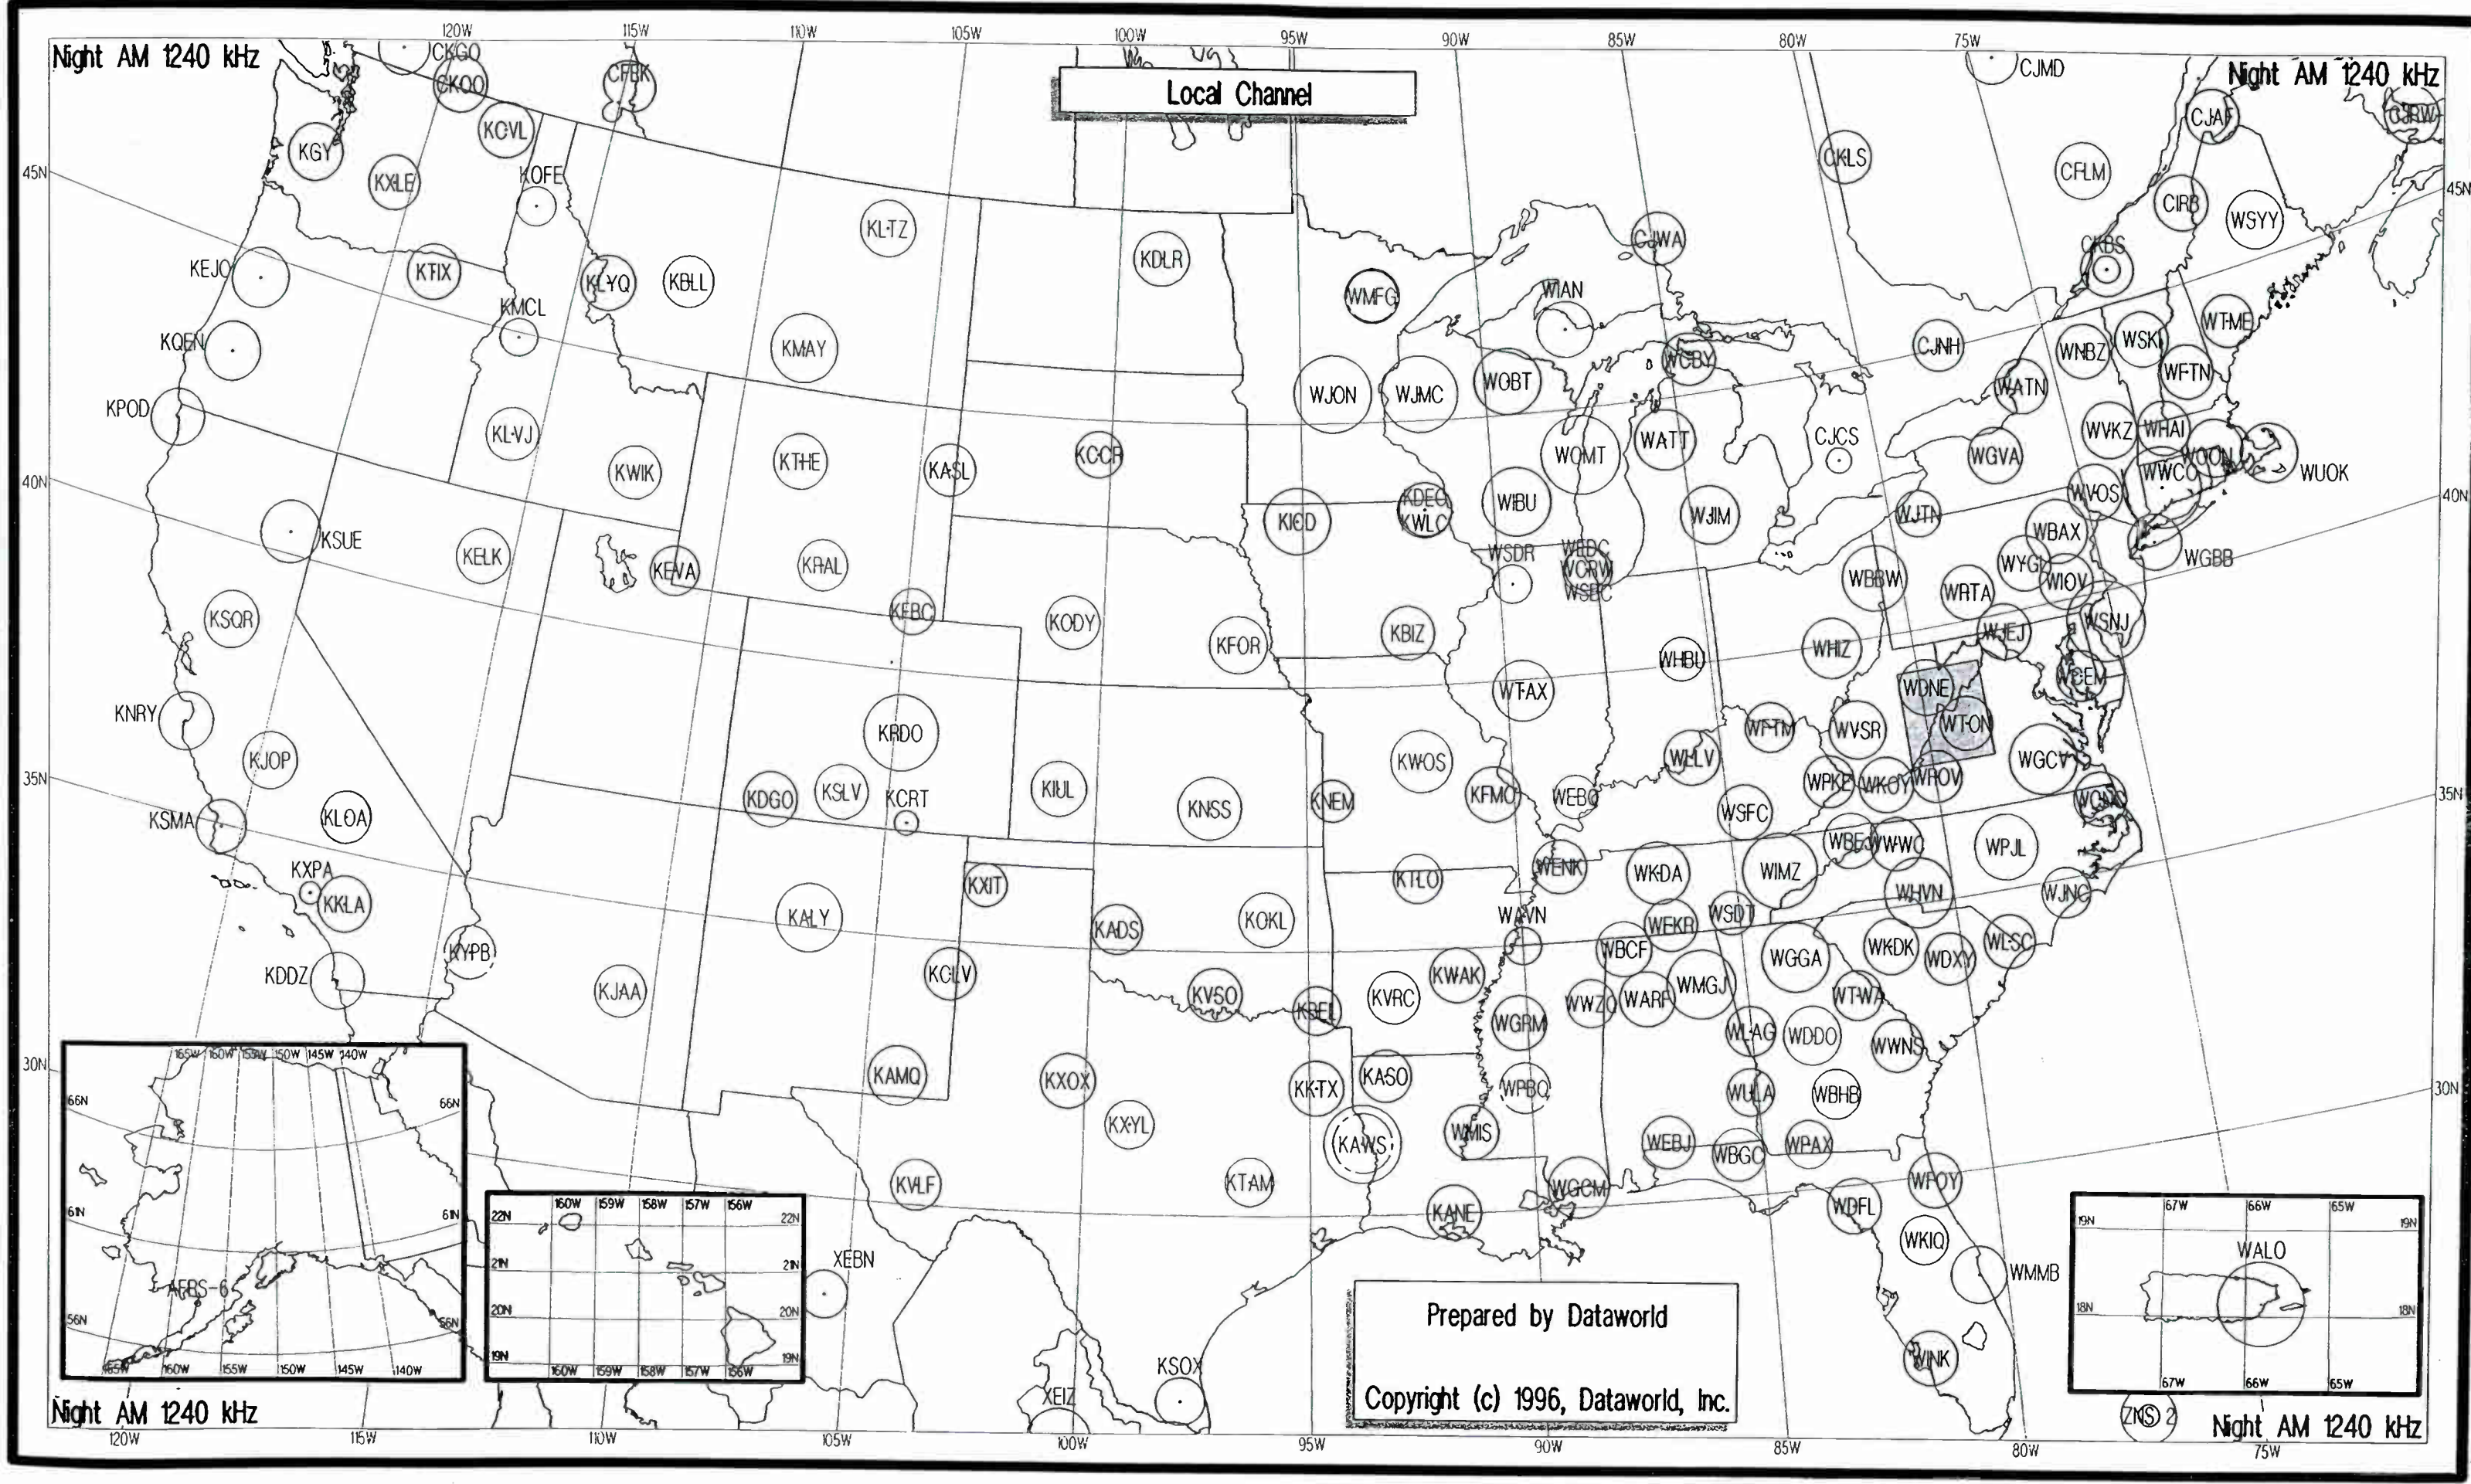

Day AM 1230 kHz

Day AM 1230 kHz

Prepared by Dataworld
Copyright (c) 1996, Dataworld, Inc.

Night AM 1240 kHz

Night AM 1240 kHz

Local Channel

Prepared by Dataworld
 Copyright (c) 1996, Dataworld, Inc.

Day AM 1280 kHz