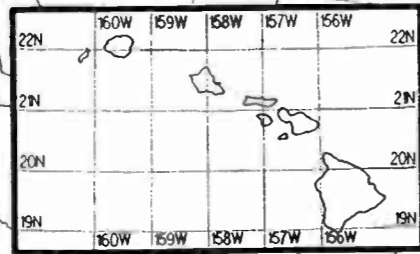

Night AM 660 kHz

Night AM 660 kHz

U.S. Clear Channel

WFAN

CMDC

Prepared by Dataworld

Copyright (c) 1996, Dataworld, Inc.

Night AM 660 kHz