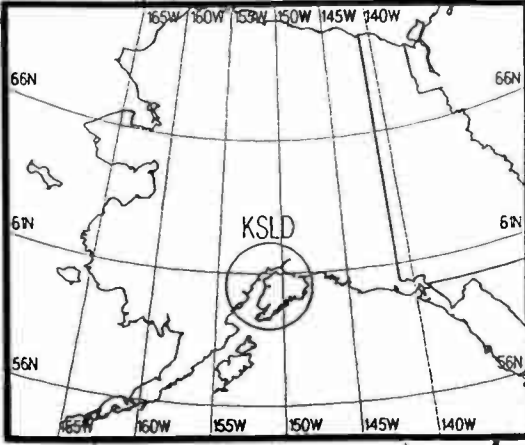

Night AM 1140 kHz

Night AM 1140 kHz

U.S./Mexican Clear Channel

Prepared by Dataworld
Copyright (c) 1996, Dataworld, Inc.

Night AM 1140 kHz

Night AM 1140 kHz