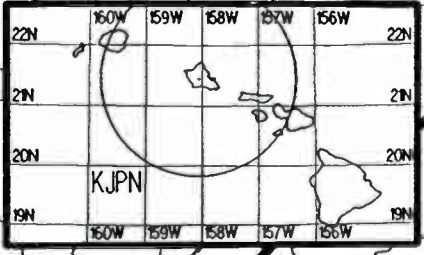

Prepared by Dataworld
 Copyright (c) 1996, Dataworld, Inc.

Night AM 930 kHz

Night AM 930 kHz

Night AM 940 kHz

Night AM 940 kHz

Canadian/Mexican Clear Channel

Prepared by Dataworld
 Copyright (c) 1996, Dataworld, Inc.