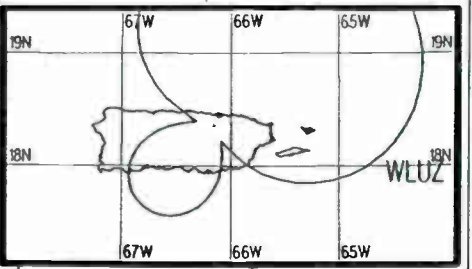

Night AM 1580 kHz

Day AM 1580 kHz

Day AM 1580 kHz

Canadian Clear Channel

CBJ

Prepared by Dataworld
 Copyright (c) 1996, Dataworld, Inc.

Prepared by Dataworld
 Copyright (c) 1996, Dataworld, Inc.

Night AM 1600 kHz