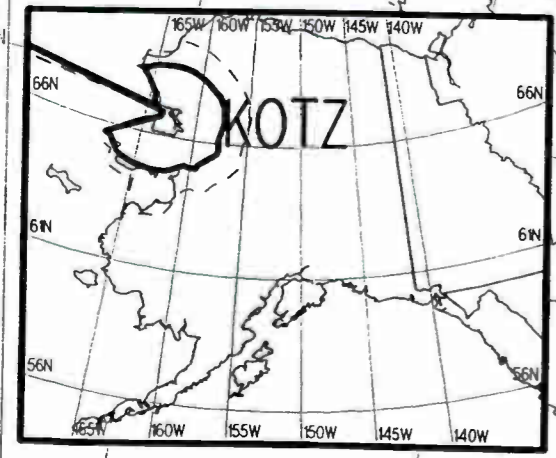

Day AM 720 kHz

Day AM 720 kHz

U.S. Clear Channel

Day AM 720 kHz

Day AM 720 kHz

Prepared by Dataworld
Copyright (c) 1996, Dataworld, Inc.