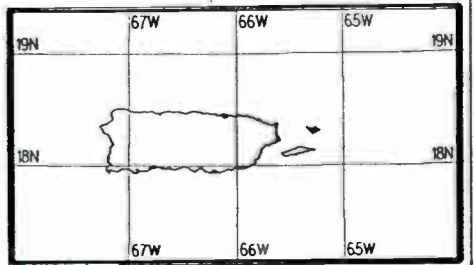

Prepared by Dataworld
Copyright (c) 1996, Dataworld, Inc.

Night AM 1180 kHz

Night AM 1180 kHz