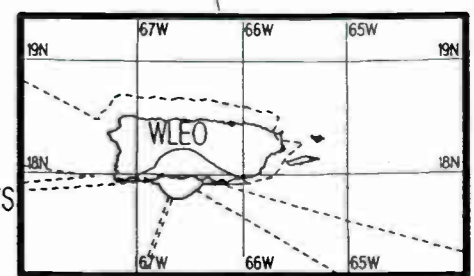

WLEO

WAVS

Prepared by Dataworld
Copyright (c) 1996, Dataworld, Inc.

Night AM 1170 kHz

Night AM 1170 kHz

Day AM 1170 kHz

Day AM 1170 kHz

U.S. Clear Channel