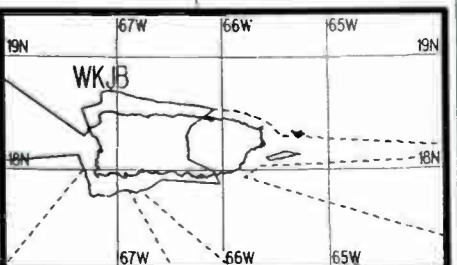

Day AM 710 kHz

Day AM 710 kHz

U.S. Clear Channel

Prepared by Dataworld
Copyright (c) 1996, Dataworld, Inc.

Day AM 710 kHz

Day AM 710 kHz