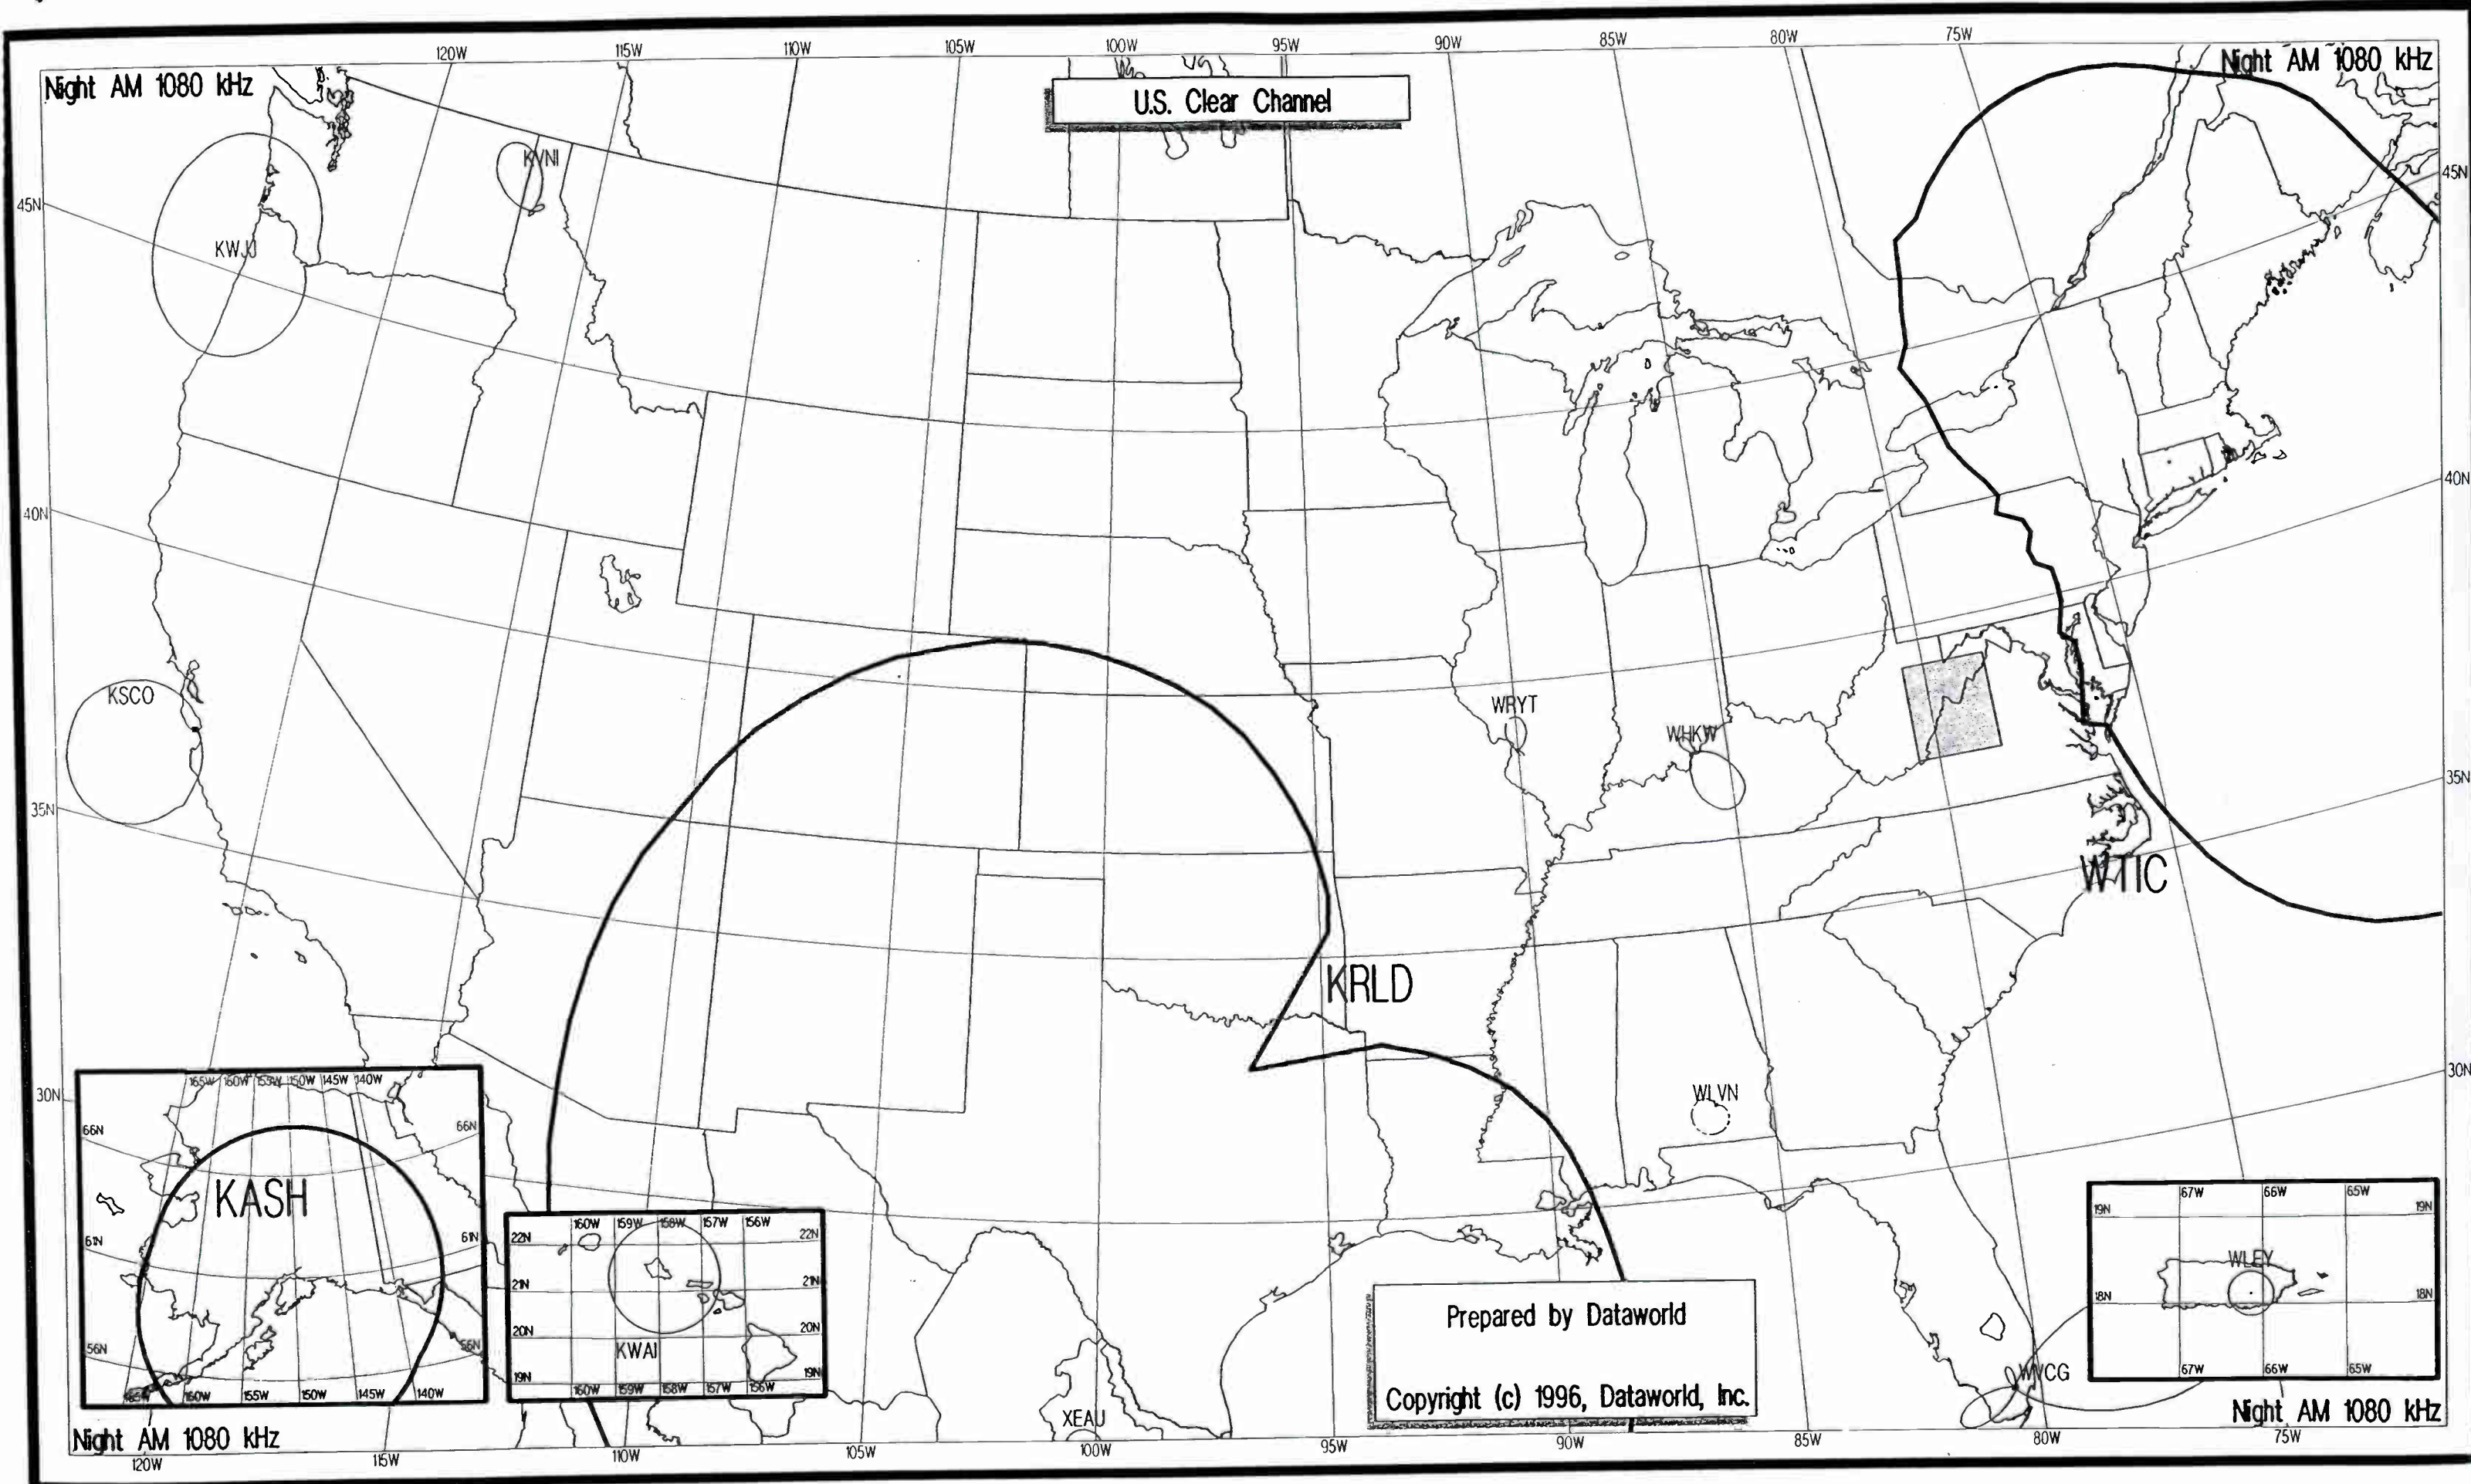

U.S. Clear Channel

Prepared by Dataworld
Copyright (c) 1996, Dataworld, Inc.