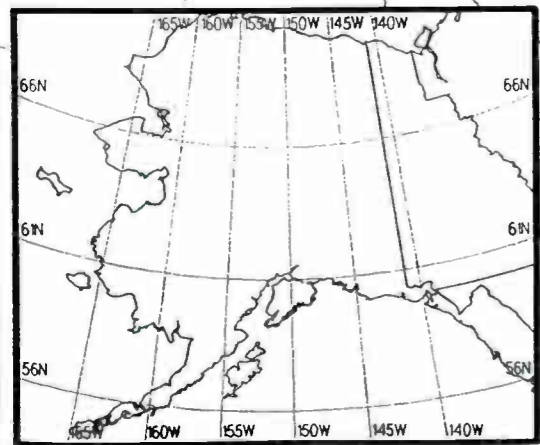

WBZ

Day AM 1030 kHz

Day AM 1030 kHz

Prepared by Dataworld

Copyright (c) 1996, Dataworld, Inc.

Night AM 1040 kHz

Night AM 1040 kHz

U.S. Clear Channel