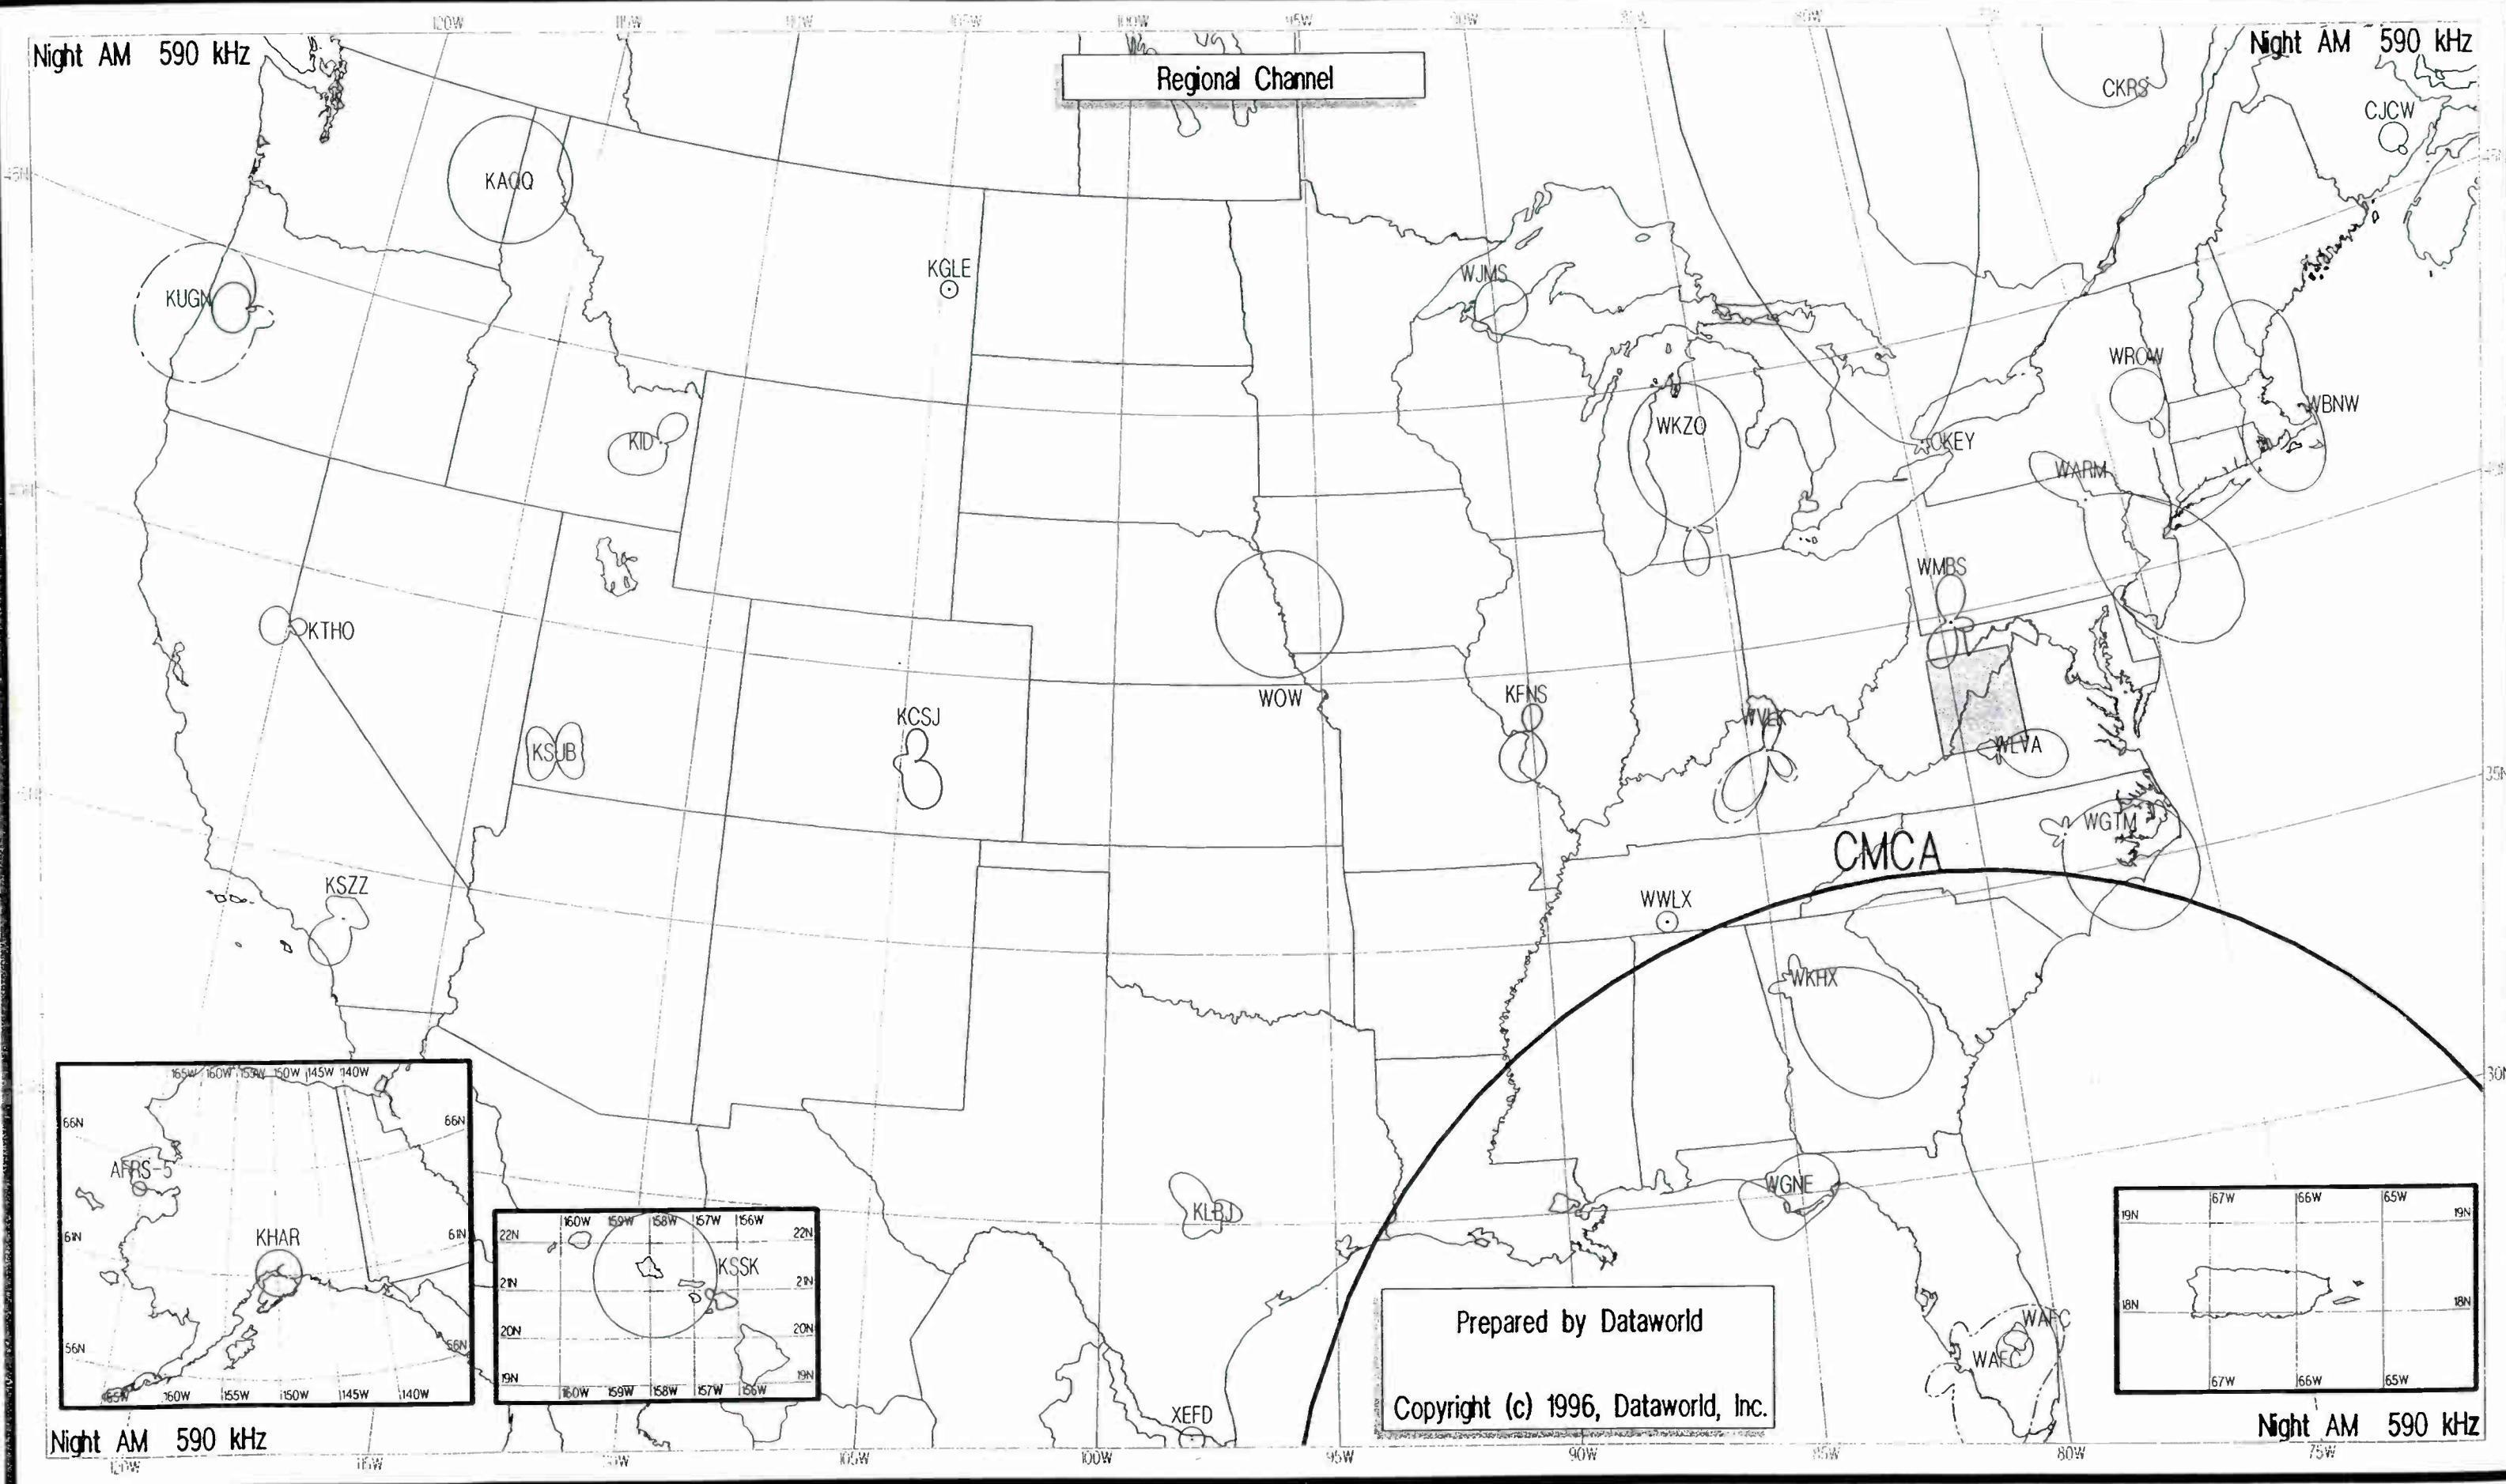

Night AM 590 kHz

Night AM 590 kHz

Regional Channel

Prepared by Dataworld
Copyright (c) 1996, Dataworld, Inc.

Night AM 590 kHz

Night AM 590 kHz