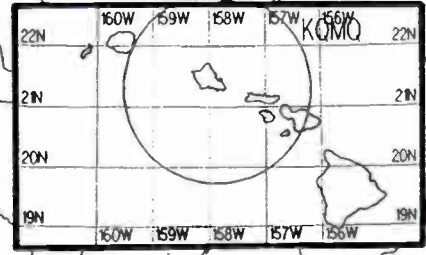

Day AM 680 kHz

Day AM 680 kHz

Prepared by Dataworld
 Copyright (c) 1996, Dataworld, Inc.

Canadian/Mexican Clear Channel

Prepared by Dataworld
 Copyright (c) 1996, Dataworld, Inc.

Night AM 690 kHz

Night AM 690 kHz