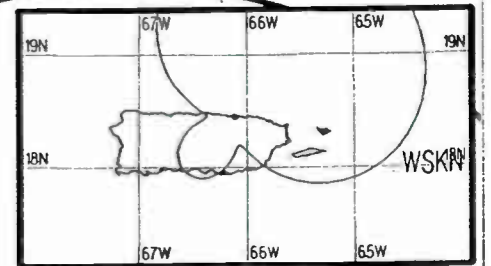

Night AM 630 kHz

Night AM 630 kHz

Regional Channel

Prepared by Dataworld
Copyright (c) 1996, Dataworld, Inc.

Night AM 630 kHz

Night AM 630 kHz