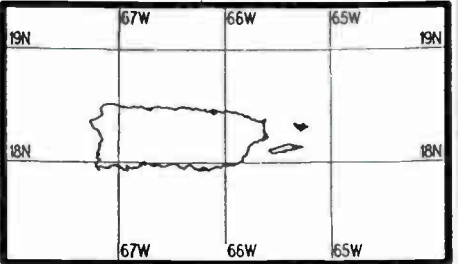

Night AM 940 kHz

Night AM 940 kHz

Day AM 950 kHz

Day AM 950 kHz

Regional Channel

Prepared by Dataworld
 Copyright (c) 1996, Dataworld, Inc.

Day AM 950 kHz

Day AM 950 kHz