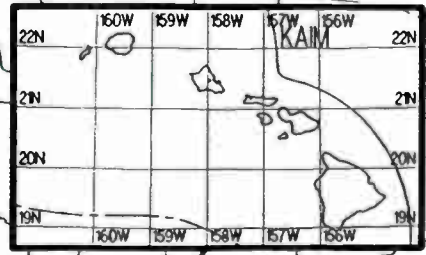

Night AM 870 kHz

Night AM 870 kHz

U.S. Clear Channel

Prepared by Dataworld
Copyright (c) 1996, Dataworld, Inc.

Night AM 870 kHz

Night AM 870 kHz