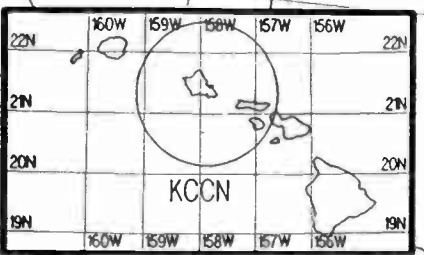

Night AM 1420 kHz

Night AM 1420 kHz

Regional Channel

Prepared by Dataworld
Copyright (c) 1996, Dataworld, Inc.