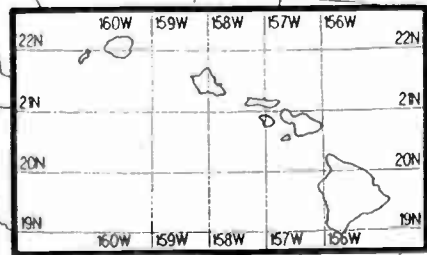

Night AM 1680 kHz

Night AM 1680 kHz

U.S. Expanded Band

Prepared by Dataworld
Copyright (c) 1996, Dataworld, Inc.

Night AM 1680 kHz

Night AM 1680 kHz