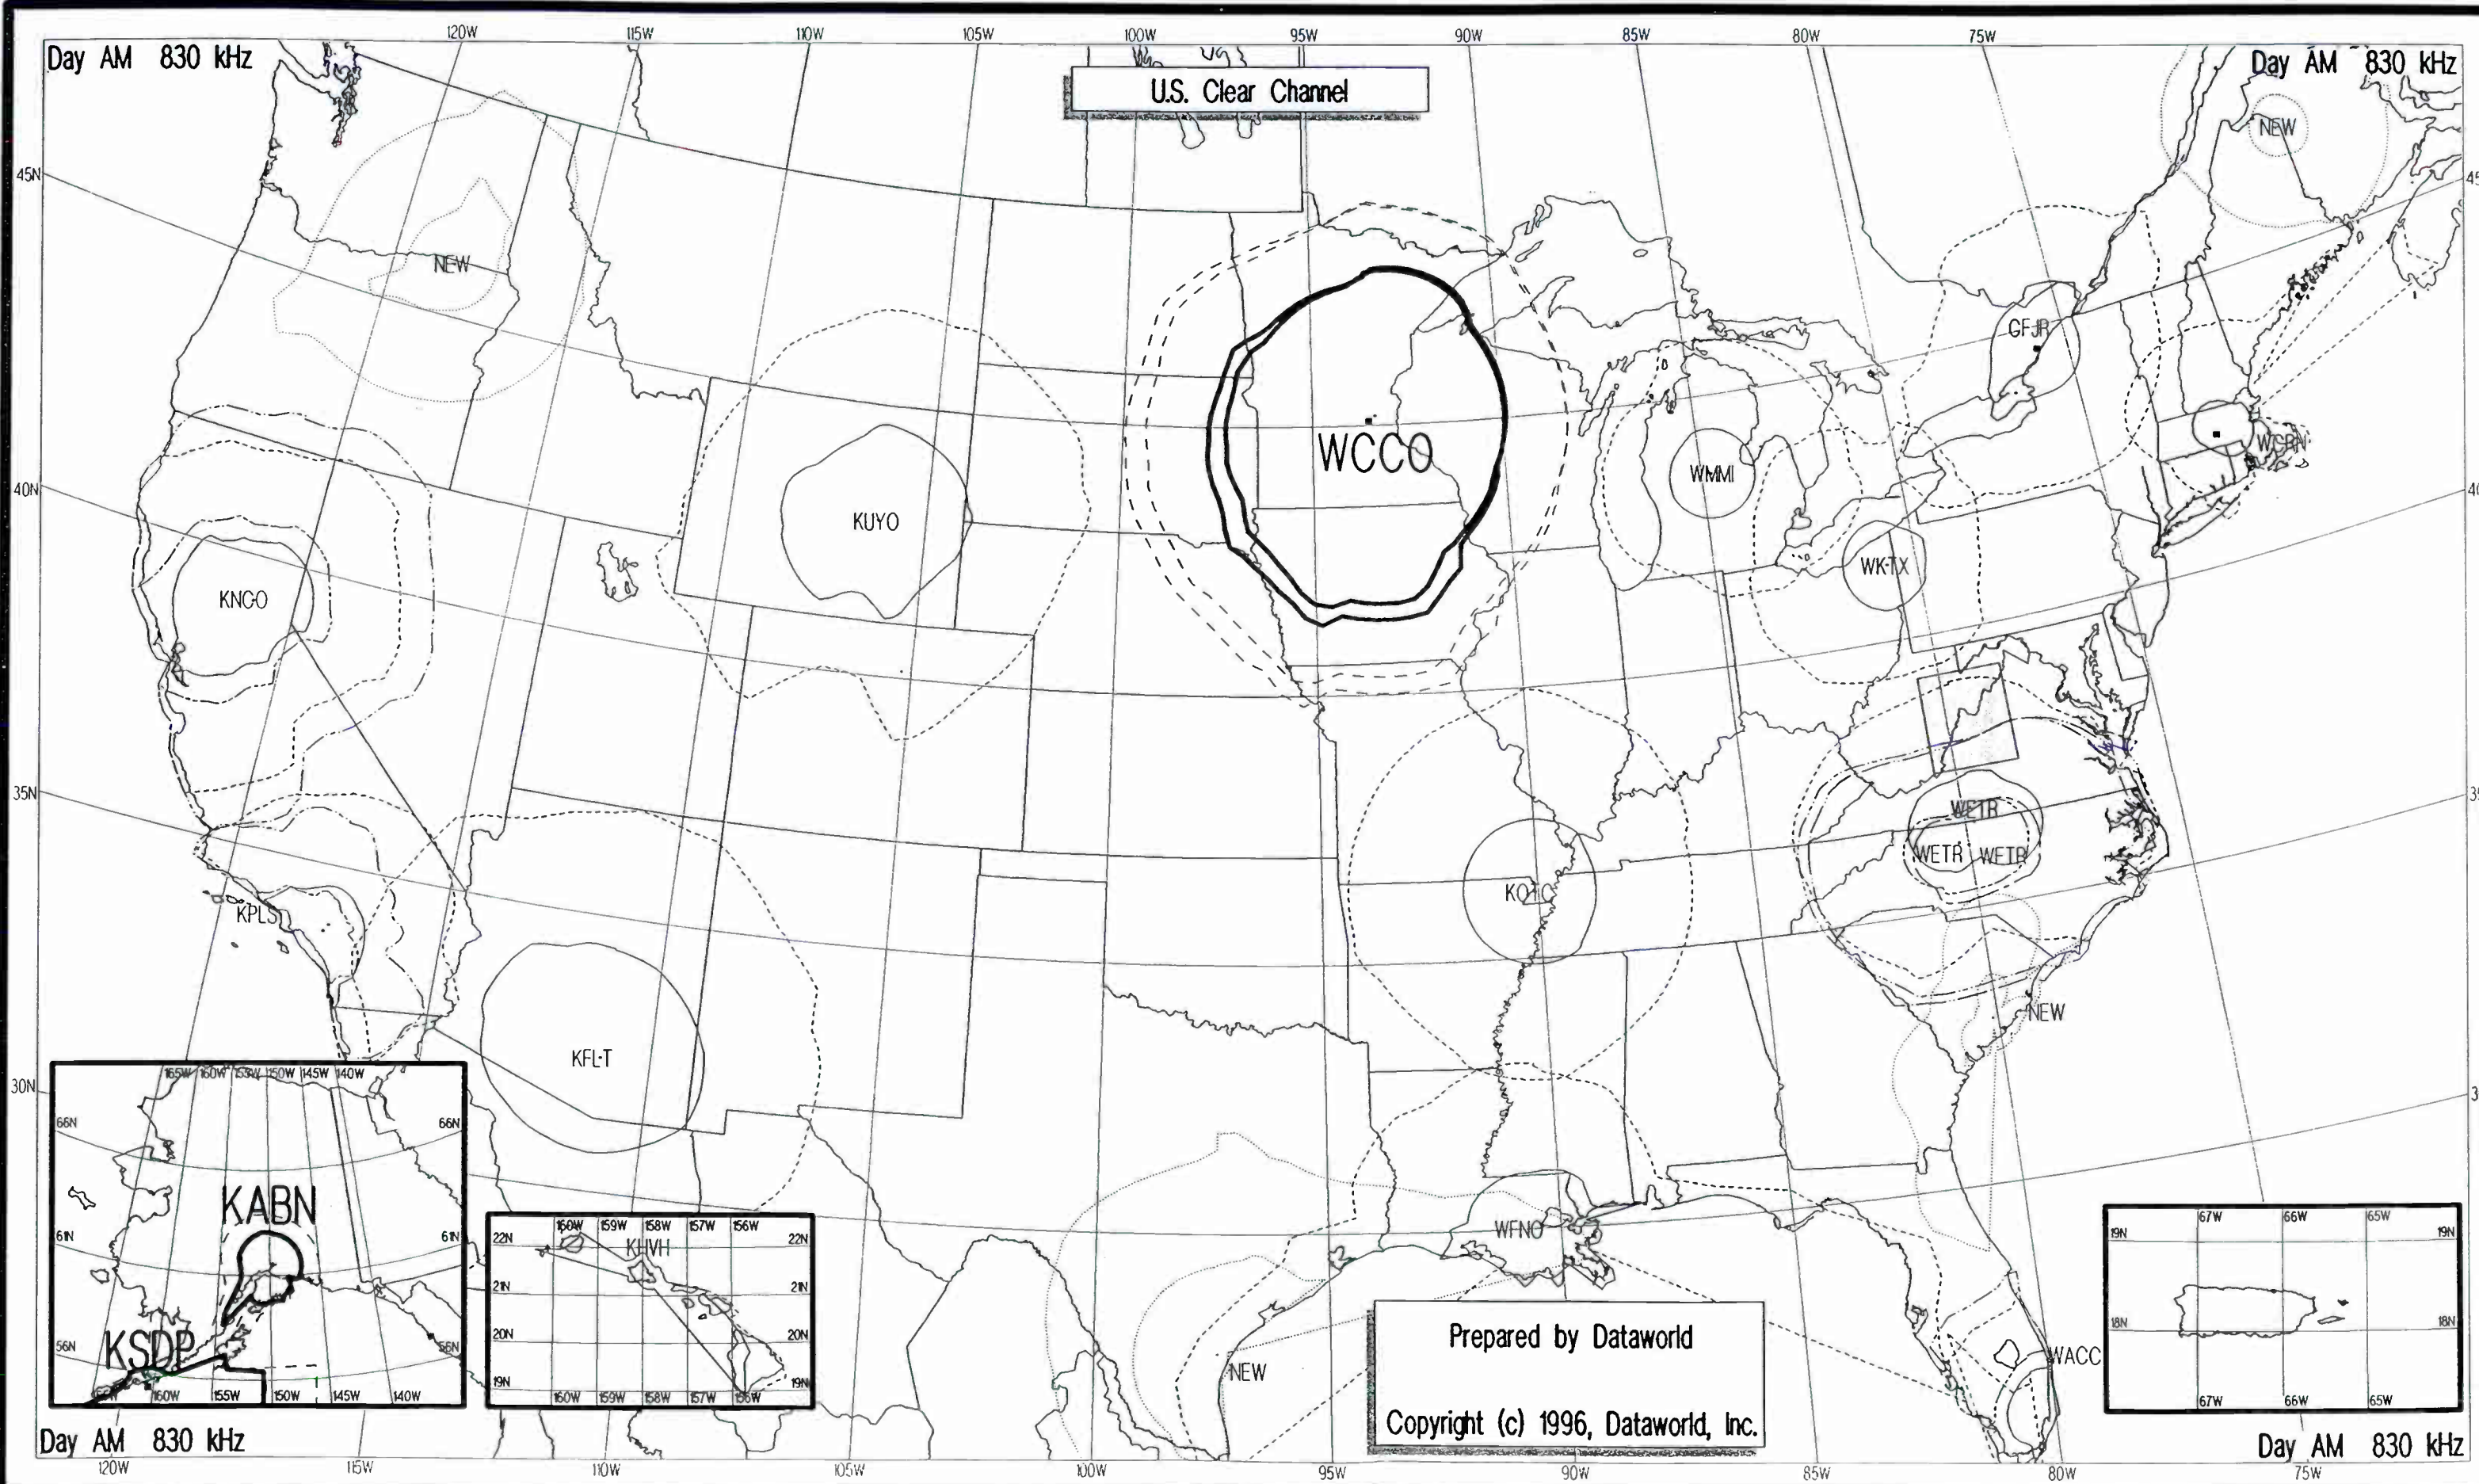

WACC

Prepared by Dataworld
 Copyright (c) 1996, Dataworld, Inc.

Night AM 830 kHz

Night AM 830 kHz

Day AM 830 kHz

Day AM 830 kHz

U.S. Clear Channel

Day AM 830 kHz