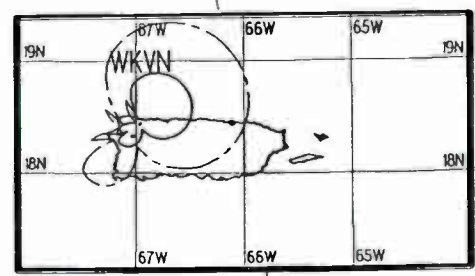

Night AM 960 kHz

Night AM 960 kHz

Regional Channel

Prepared by Dataworld
Copyright (c) 1996, Dataworld, Inc.

Night AM 960 kHz

Night AM 960 kHz