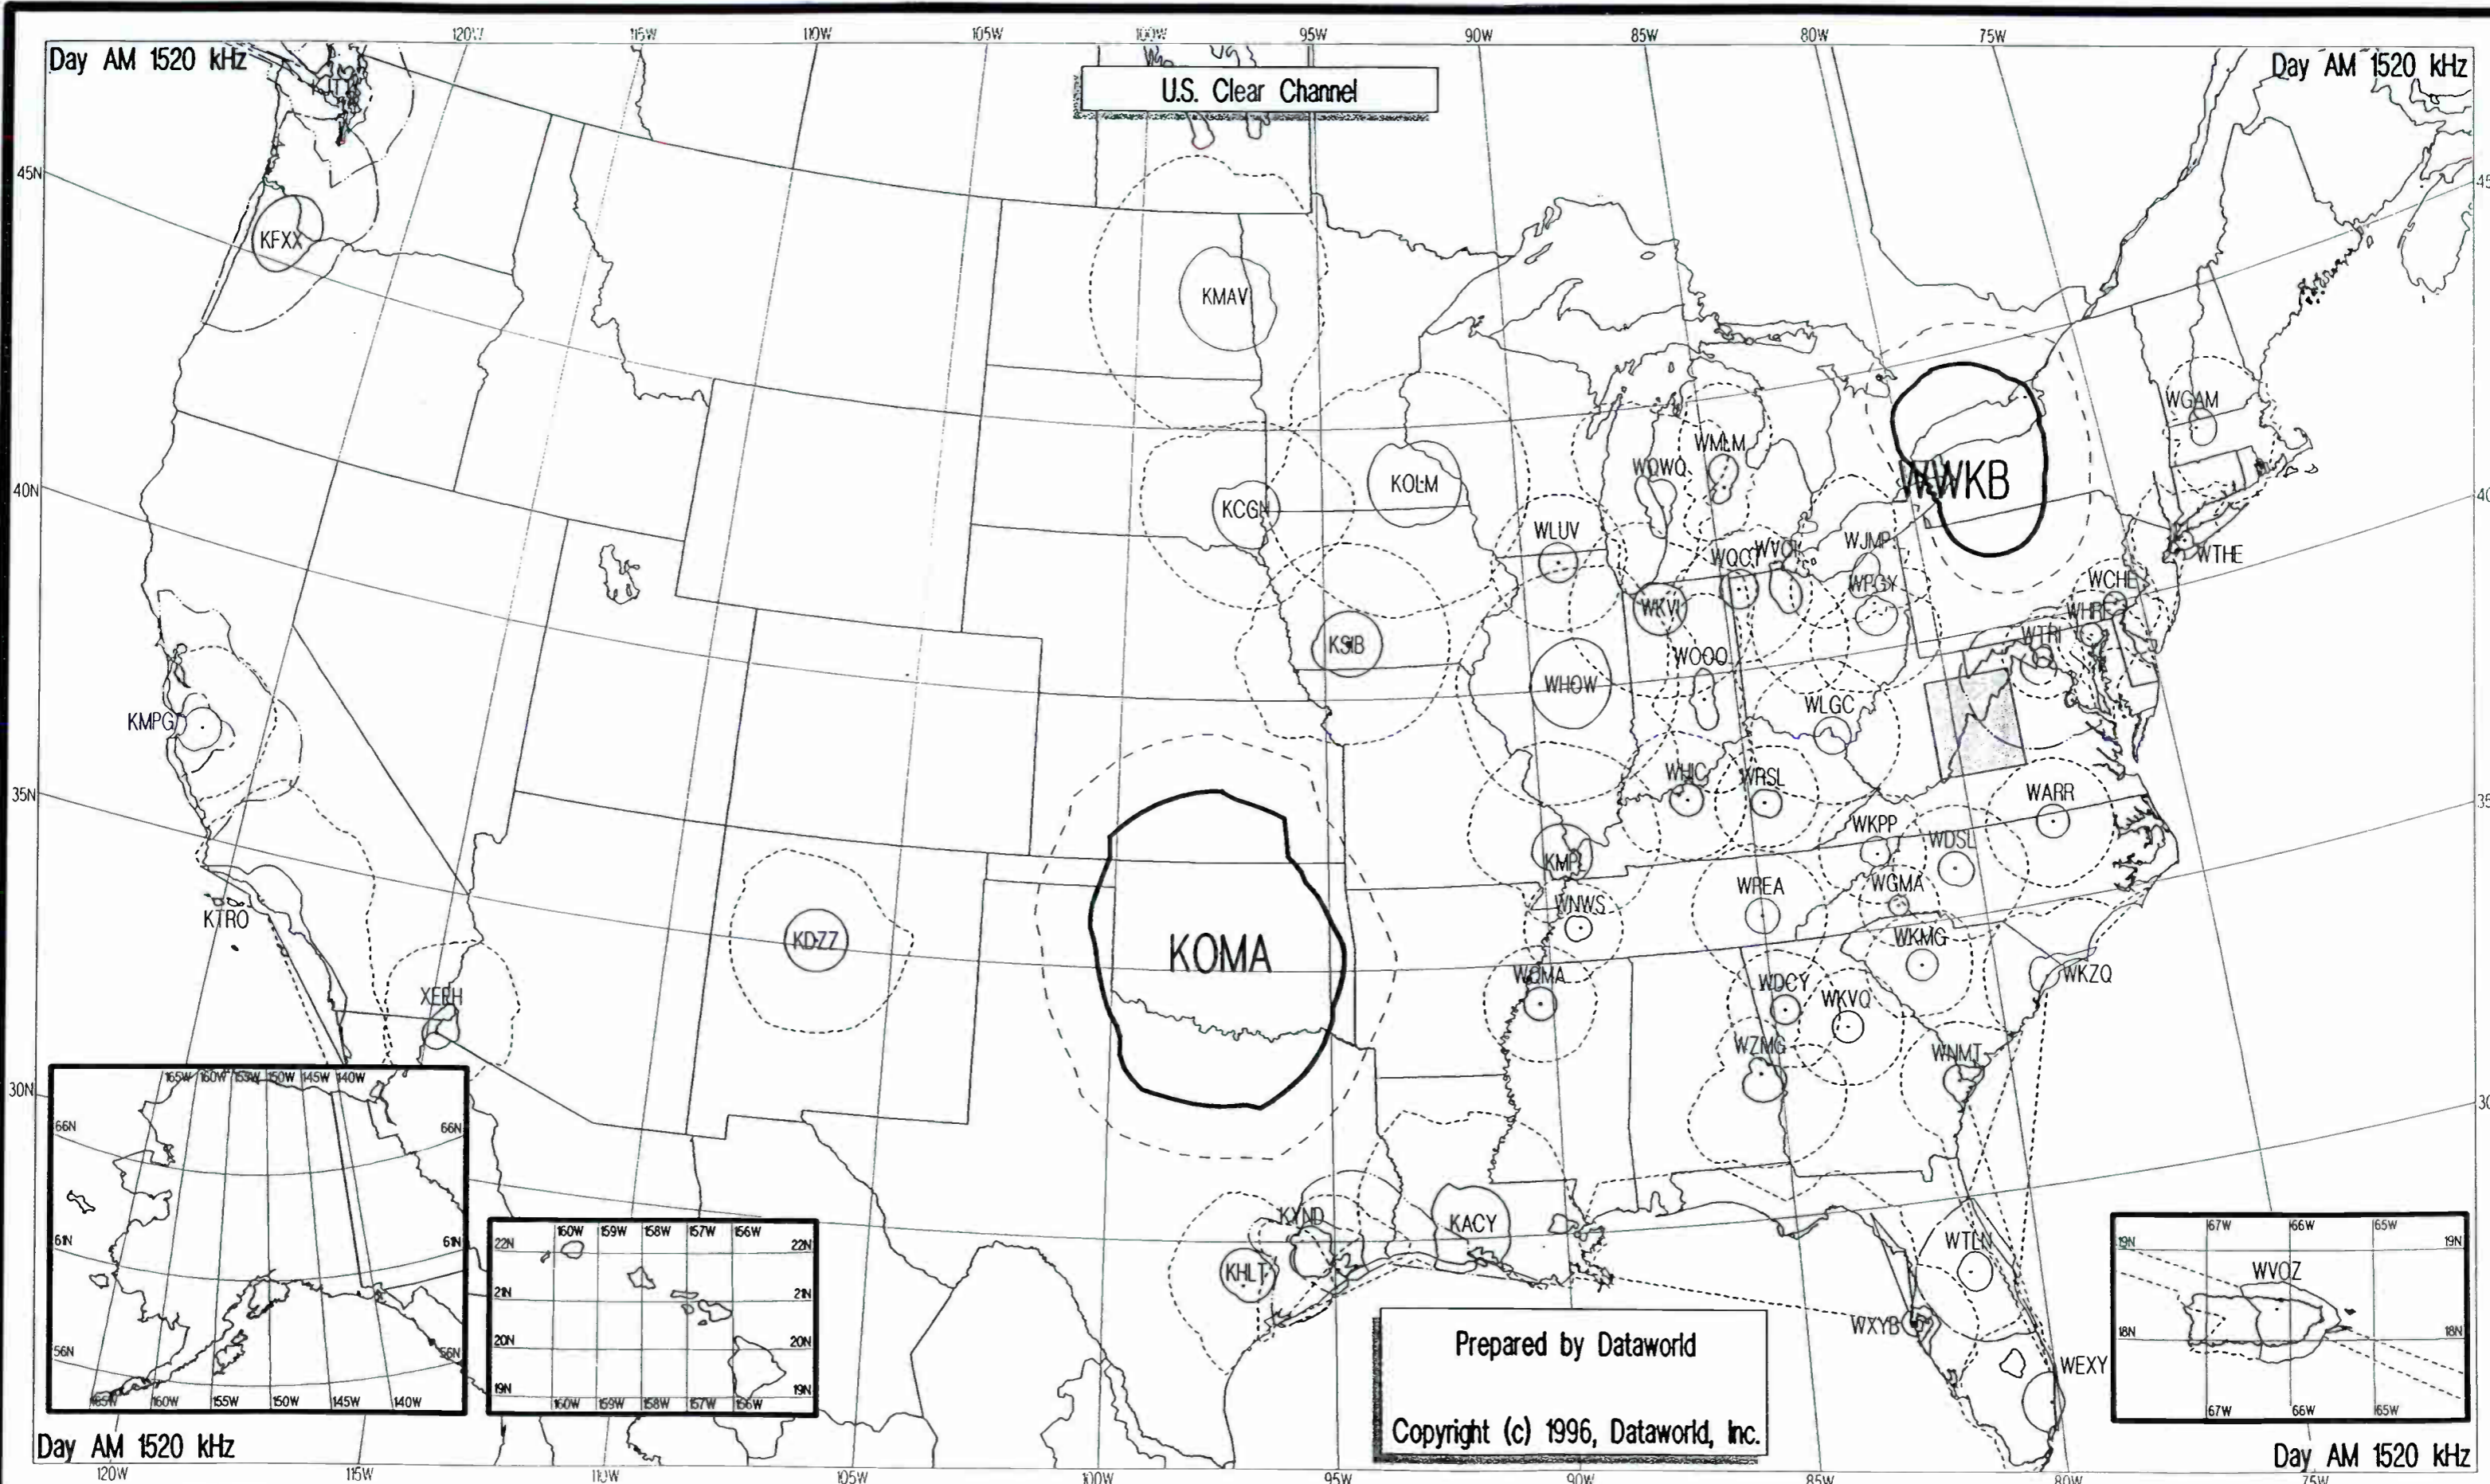

Day AM 1520 kHz

Day AM 1520 kHz

U.S. Clear Channel

Day AM 1520 kHz

Day AM 1520 kHz

Prepared by Dataworld

Copyright (c) 1996, Dataworld, Inc.