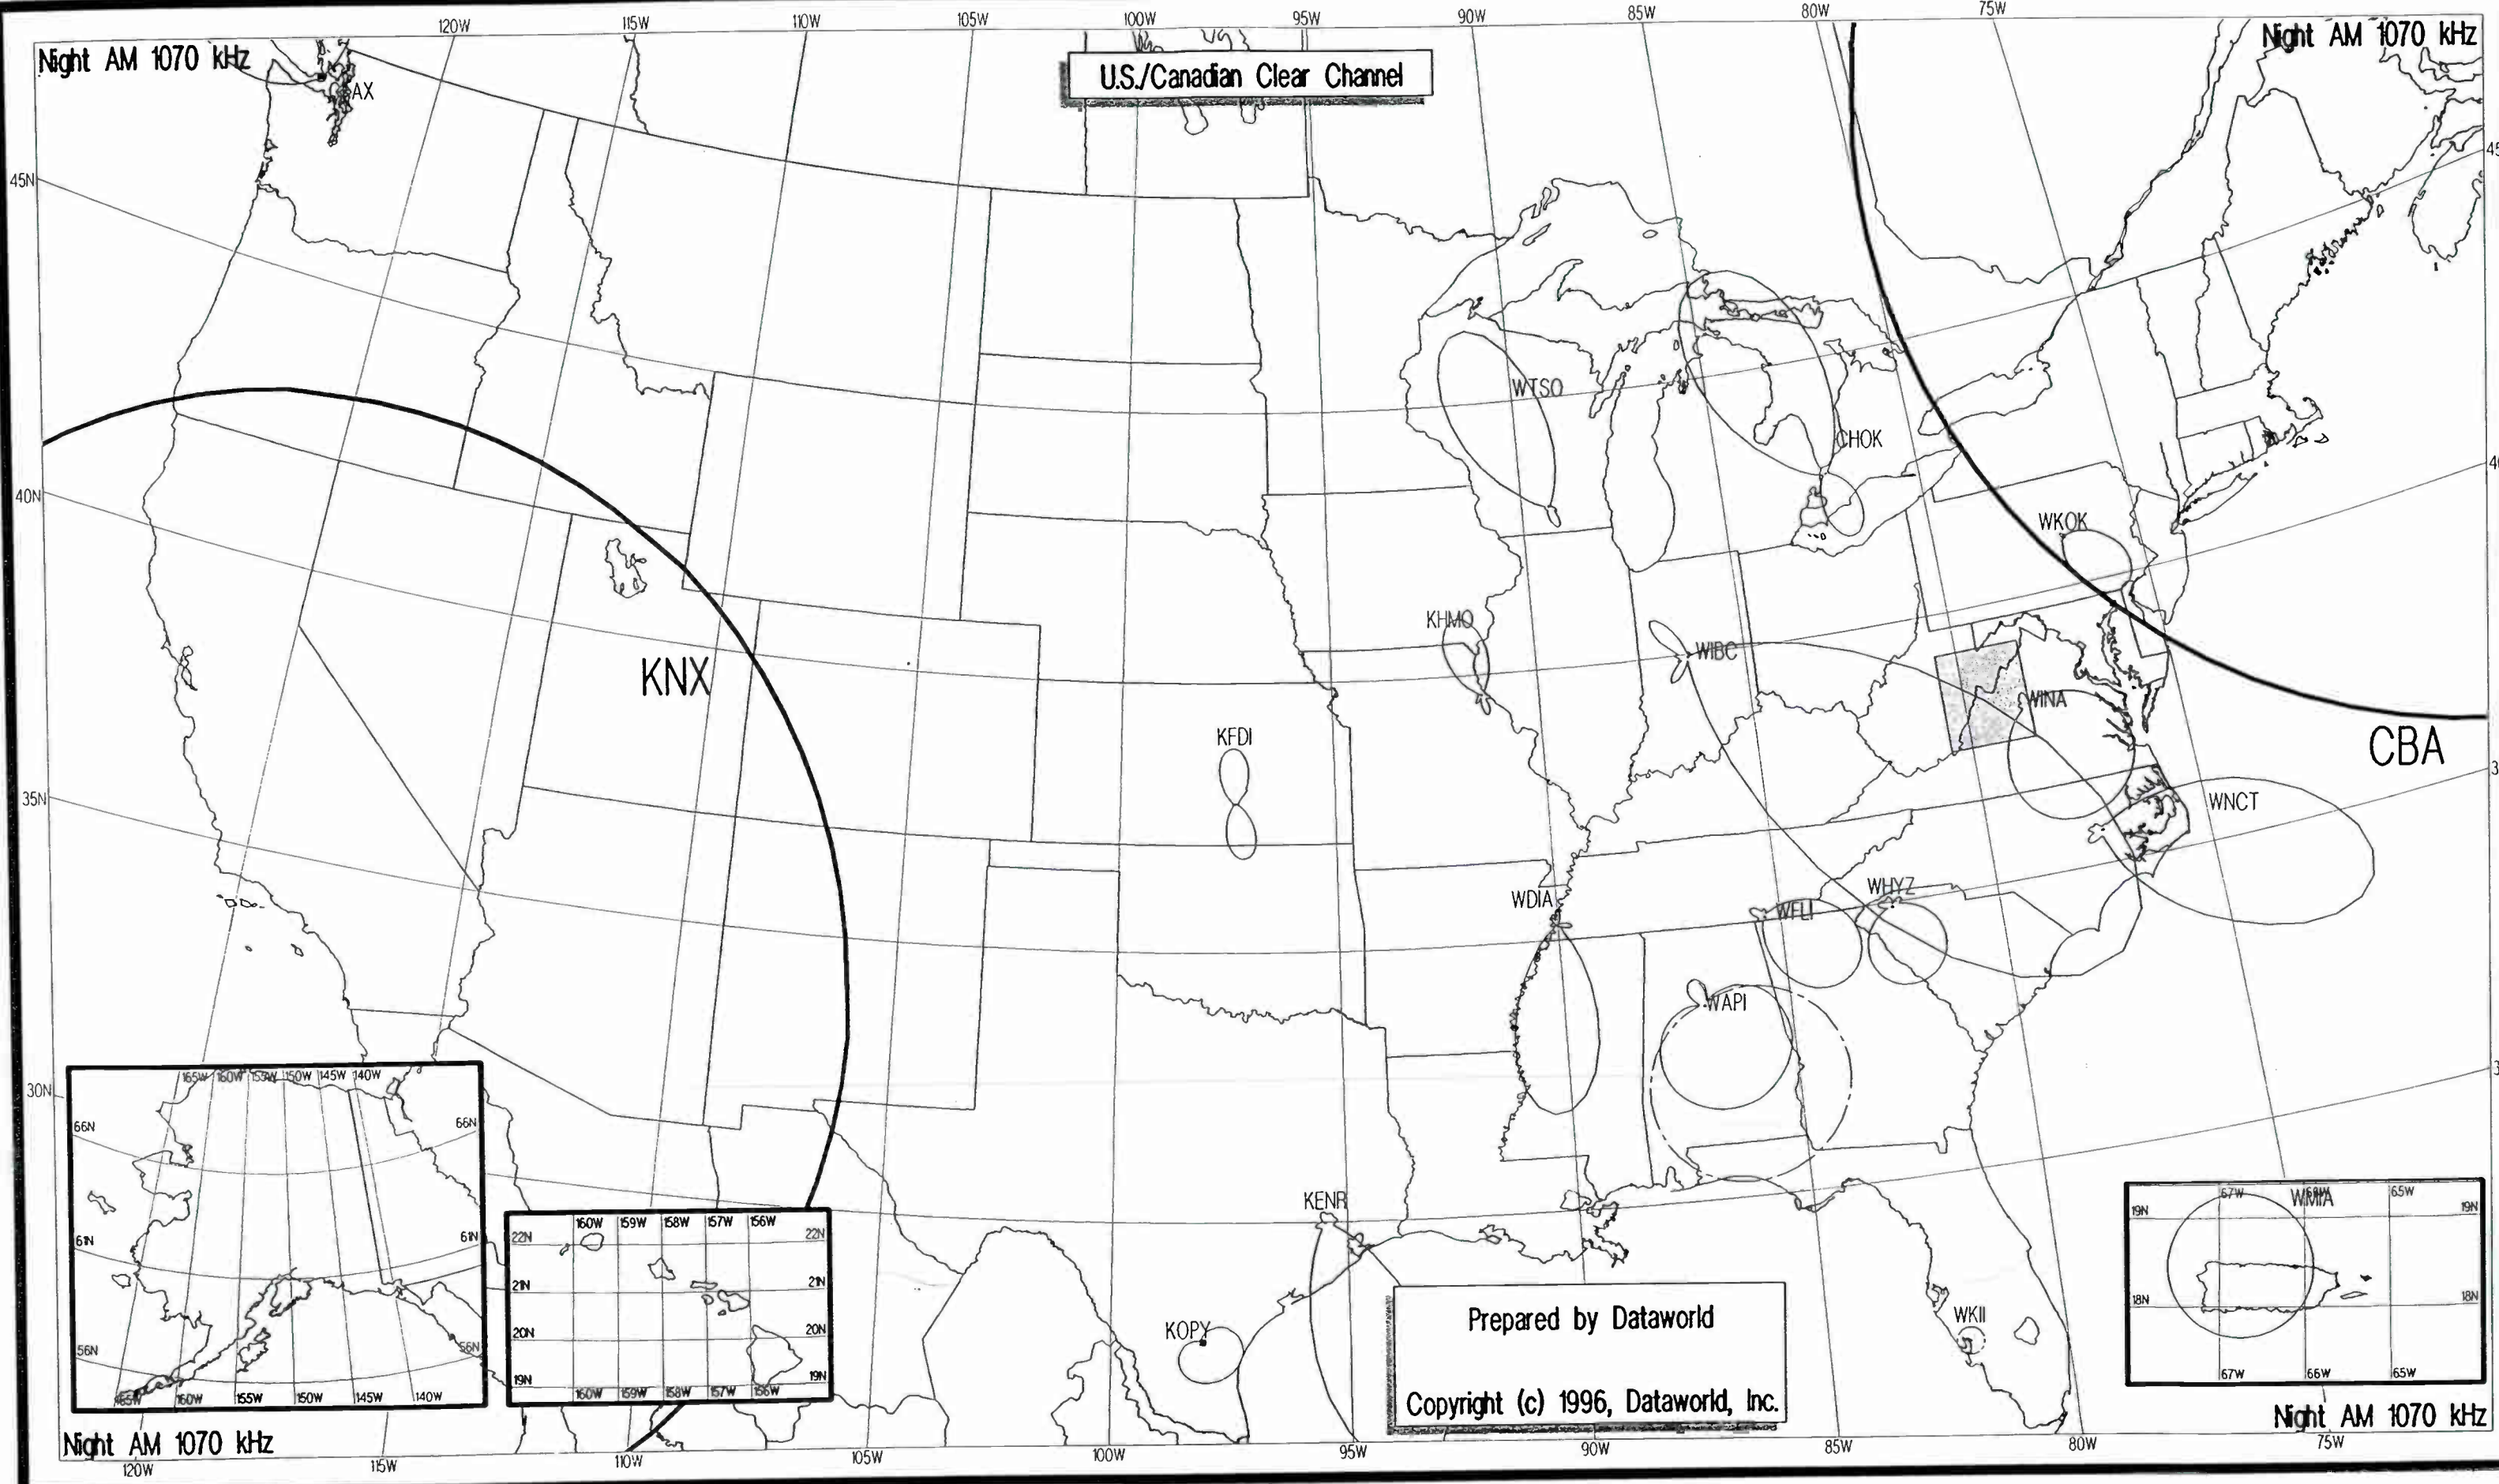

Night AM 1070 kHz

Night AM 1070 kHz

U.S./Canadian Clear Channel

Night AM 1070 kHz

Night AM 1070 kHz

Prepared by Dataworld
Copyright (c) 1996, Dataworld, Inc.