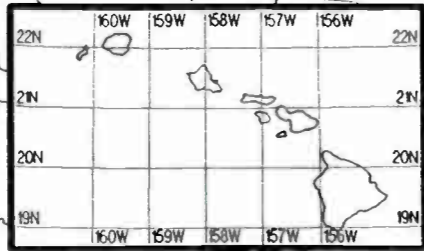

Day AM 1690 kHz

Day AM 1690 kHz

U.S. Expanded Band

Day AM 1690 kHz

Day AM 1690 kHz

Prepared by Dataworld
Copyright (c) 1996, Dataworld, Inc.