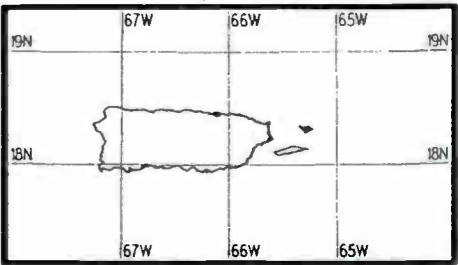

WBZ

Day AM 1030 kHz

Day AM 1030 kHz

Prepared by Dataworld

Copyright (c) 1996, Dataworld, Inc.

Night AM 1040 kHz

Night AM 1040 kHz

U.S. Clear Channel