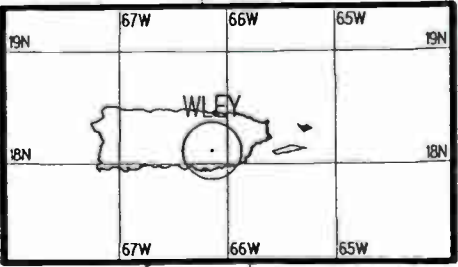

U.S. Clear Channel

Prepared by Dataworld
Copyright (c) 1996, Dataworld, Inc.