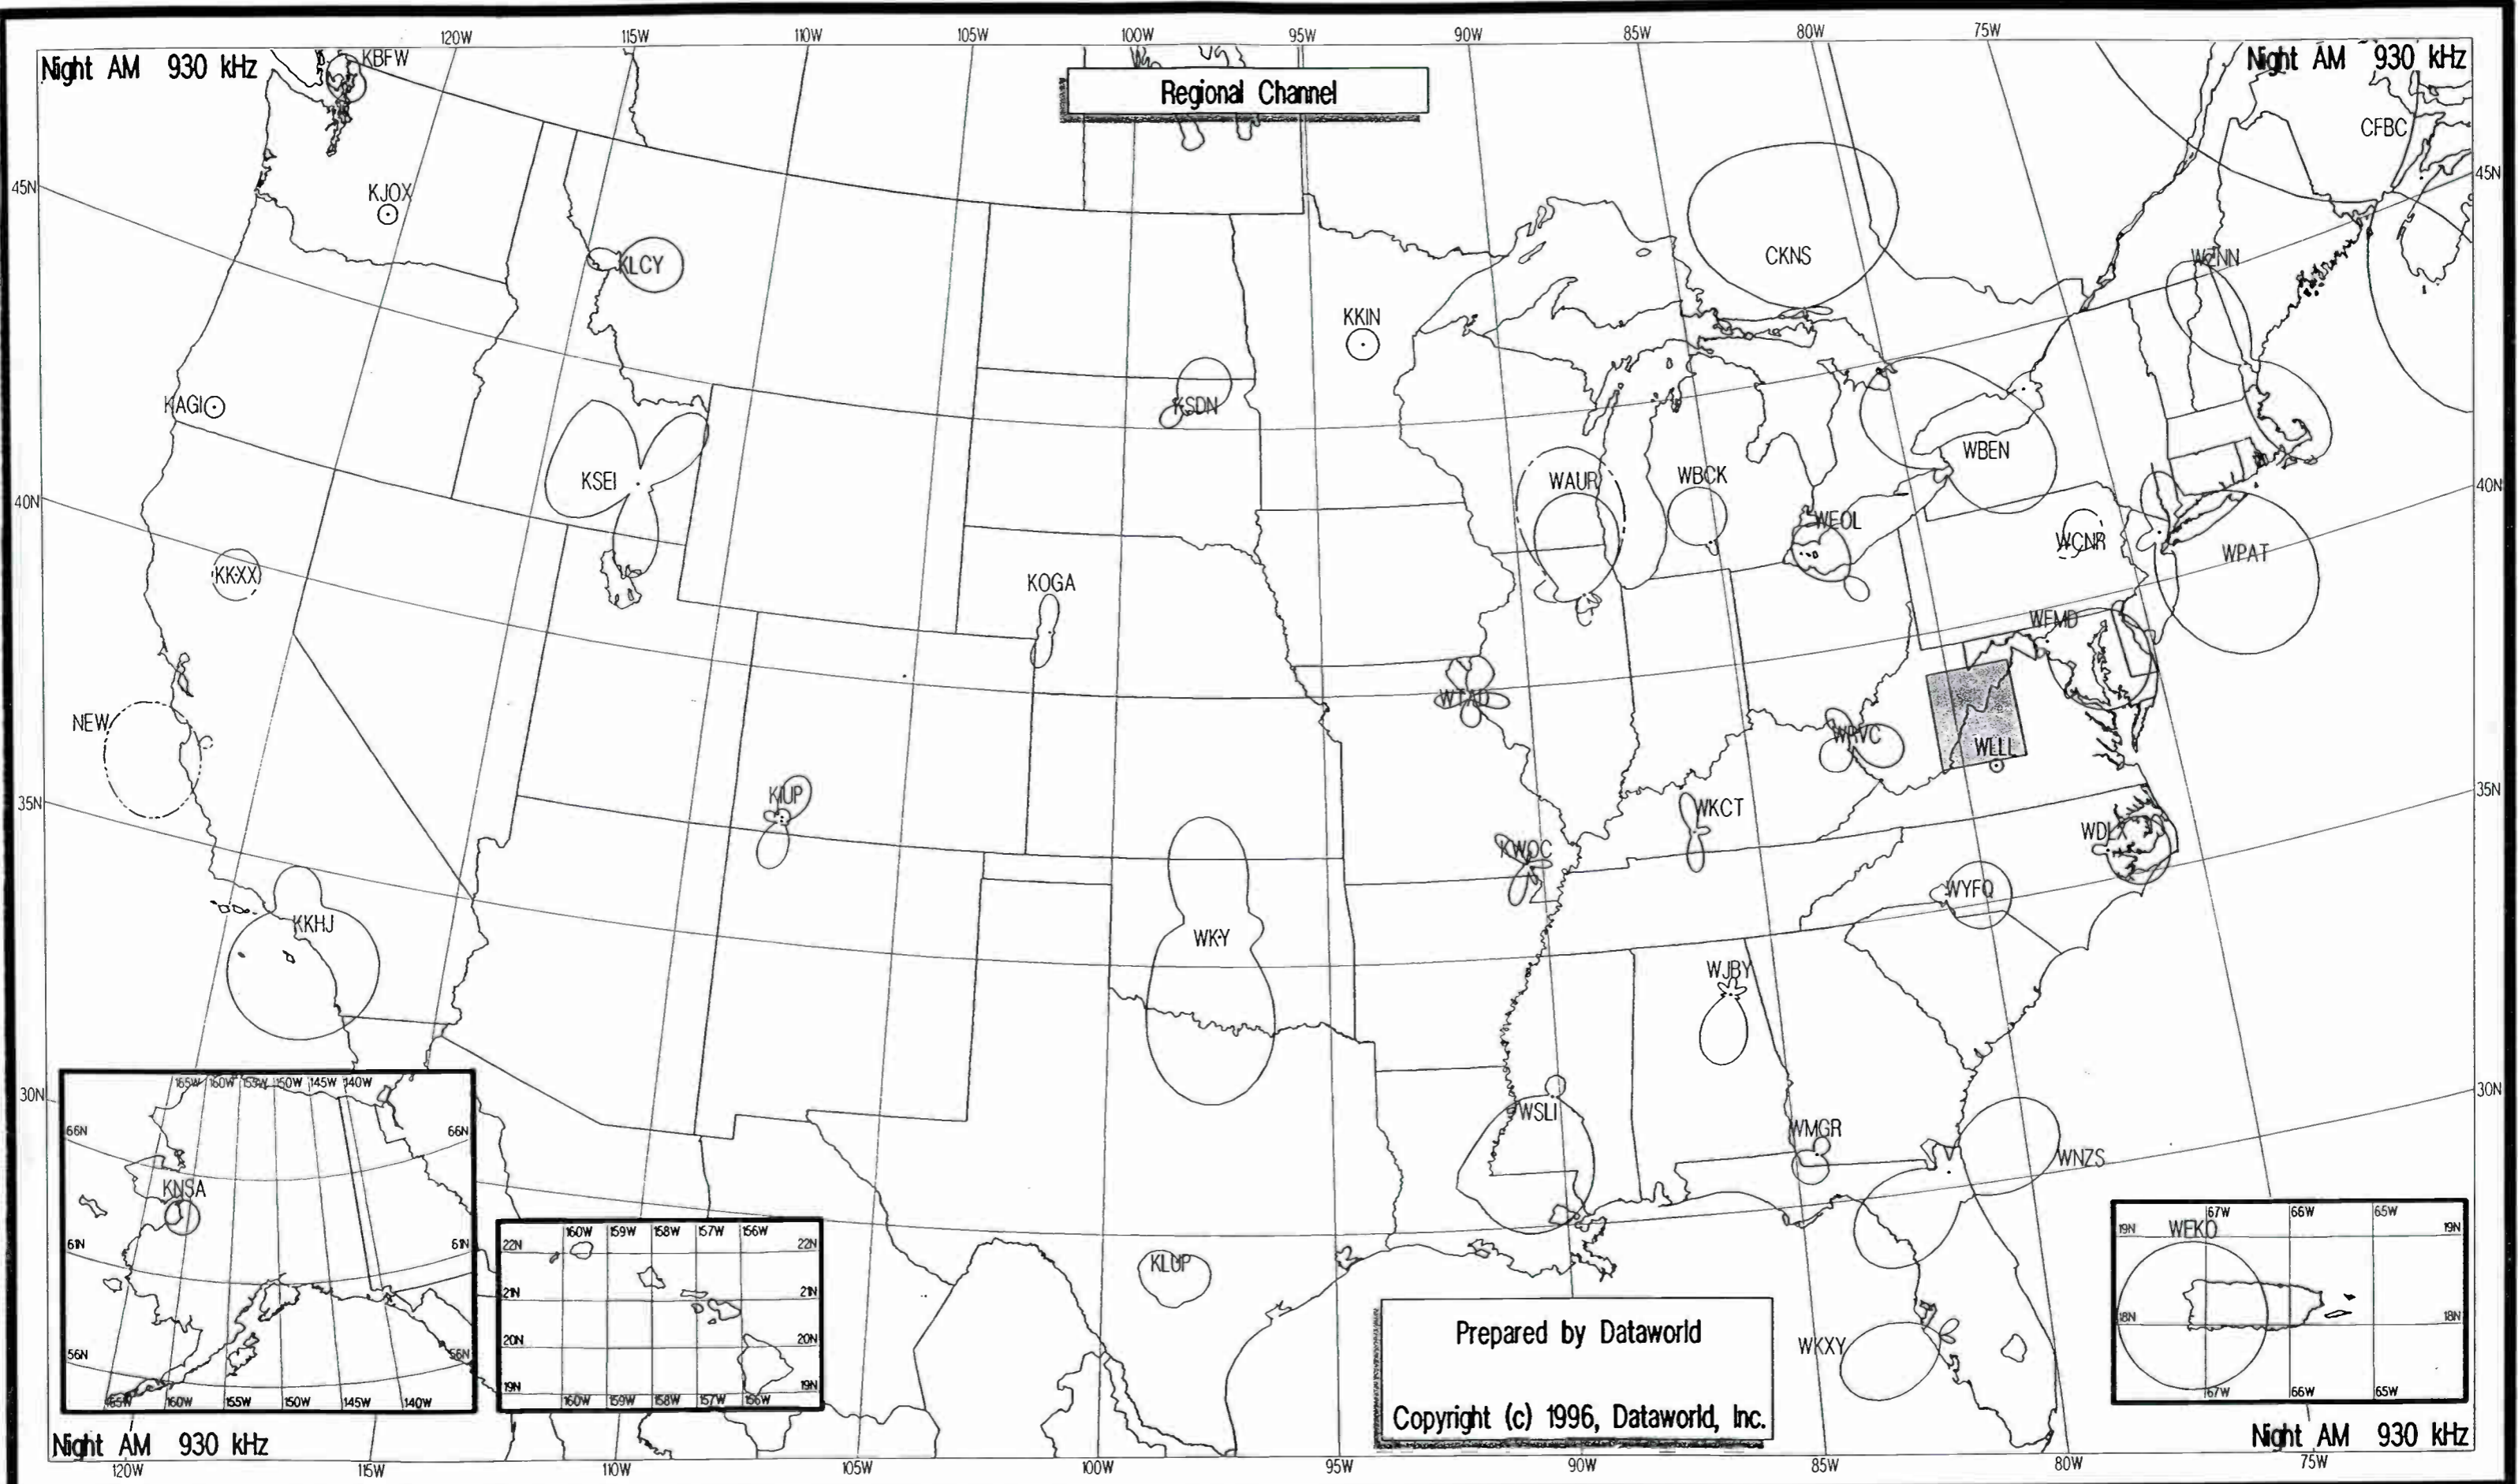

Night AM 920 kHz

Day AM 920 kHz

Day AM 920 kHz

Regional Channel

Prepared by Dataworld
 Copyright (c) 1996, Dataworld, Inc.

Night AM 930 kHz

Night AM 930 kHz

Regional Channel