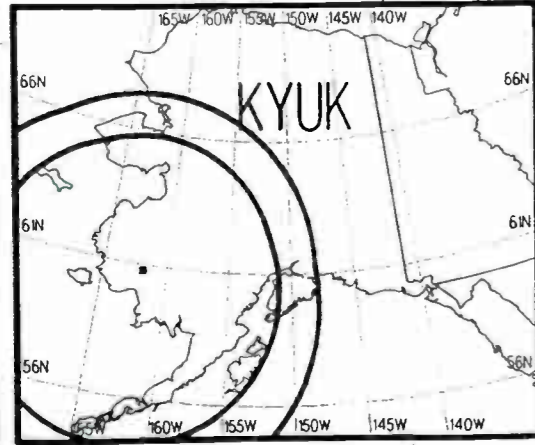

Night AM 640 kHz

Night AM 640 kHz

U.S. Clear Channel

Prepared by Dataworld
Copyright (c) 1996, Dataworld, Inc.

Night AM 640 kHz

Night AM 640 kHz