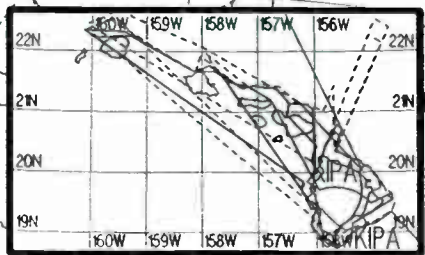

Day AM 620 kHz

Day AM 620 kHz

Regional Channel

Prepared by Dataworld
Copyright (c) 1996, Dataworld, Inc.