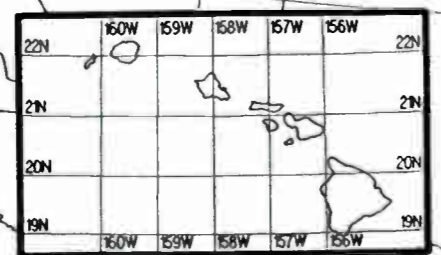

Prepared by Dataworld
Copyright (c) 1996, Dataworld, Inc.

Night AM 1180 kHz

Night AM 1180 kHz