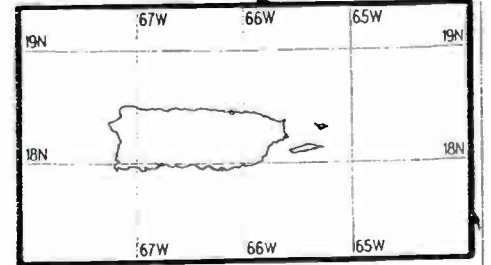

Night AM 570 kHz

Night AM 570 kHz

Regional Channel

Prepared by Dataworld
Copyright (c) 1996, Dataworld, Inc.

Night AM 570 kHz

Night AM 570 kHz