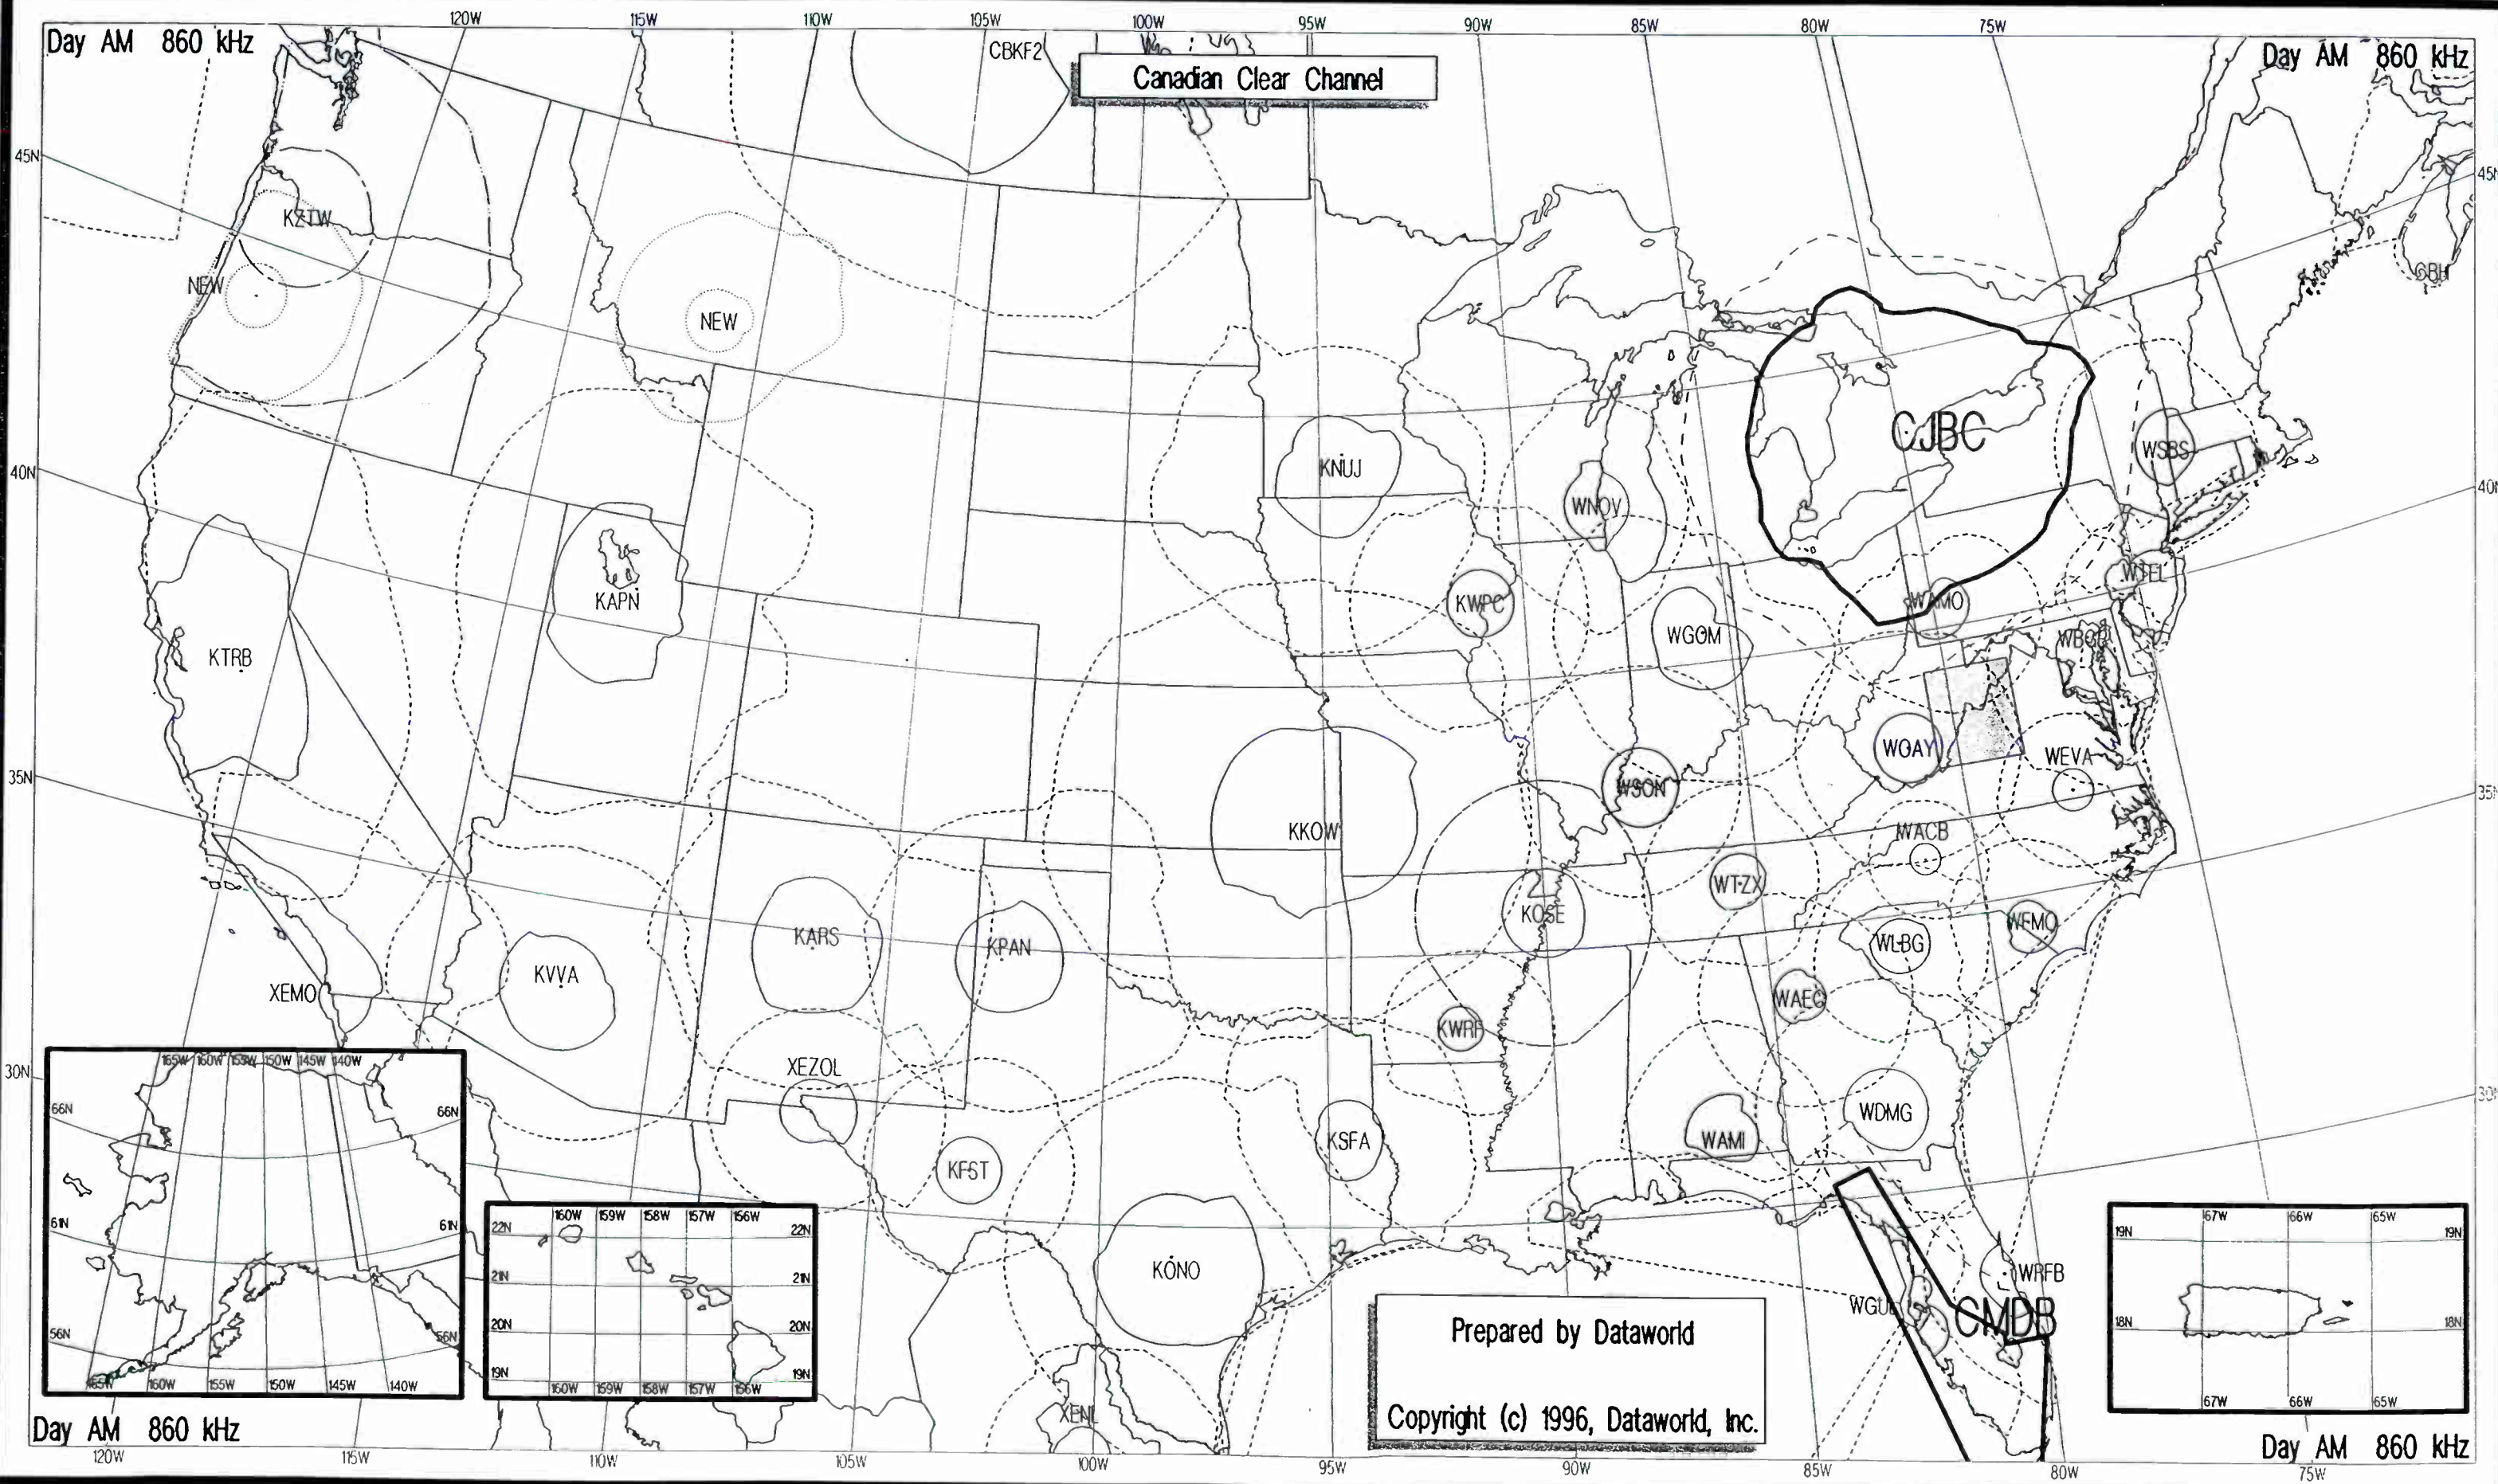

Night AM 860 kHz

Night AM 860 kHz

Prepared by Dataworld
 Copyright (c) 1996, Dataworld, Inc.

Day AM 860 kHz

Day AM 860 kHz

Canadian Clear Channel

Prepared by Dataworld
 Copyright (c) 1996, Dataworld, Inc.

Day AM 860 kHz