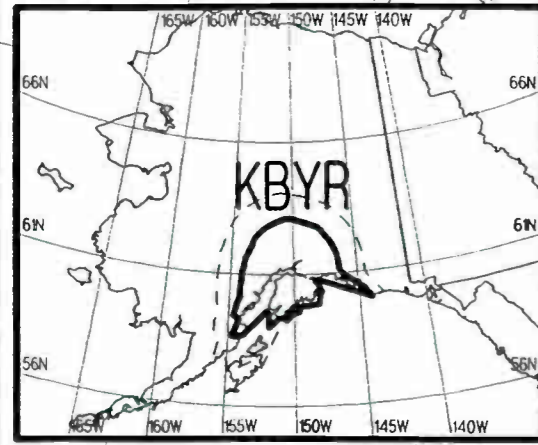

Day AM 700 kHz

Day AM 700 kHz

U.S. Clear Channel

Prepared by Dataworld
Copyright (c) 1996, Dataworld, Inc.

Day AM 700 kHz

Day AM 700 kHz