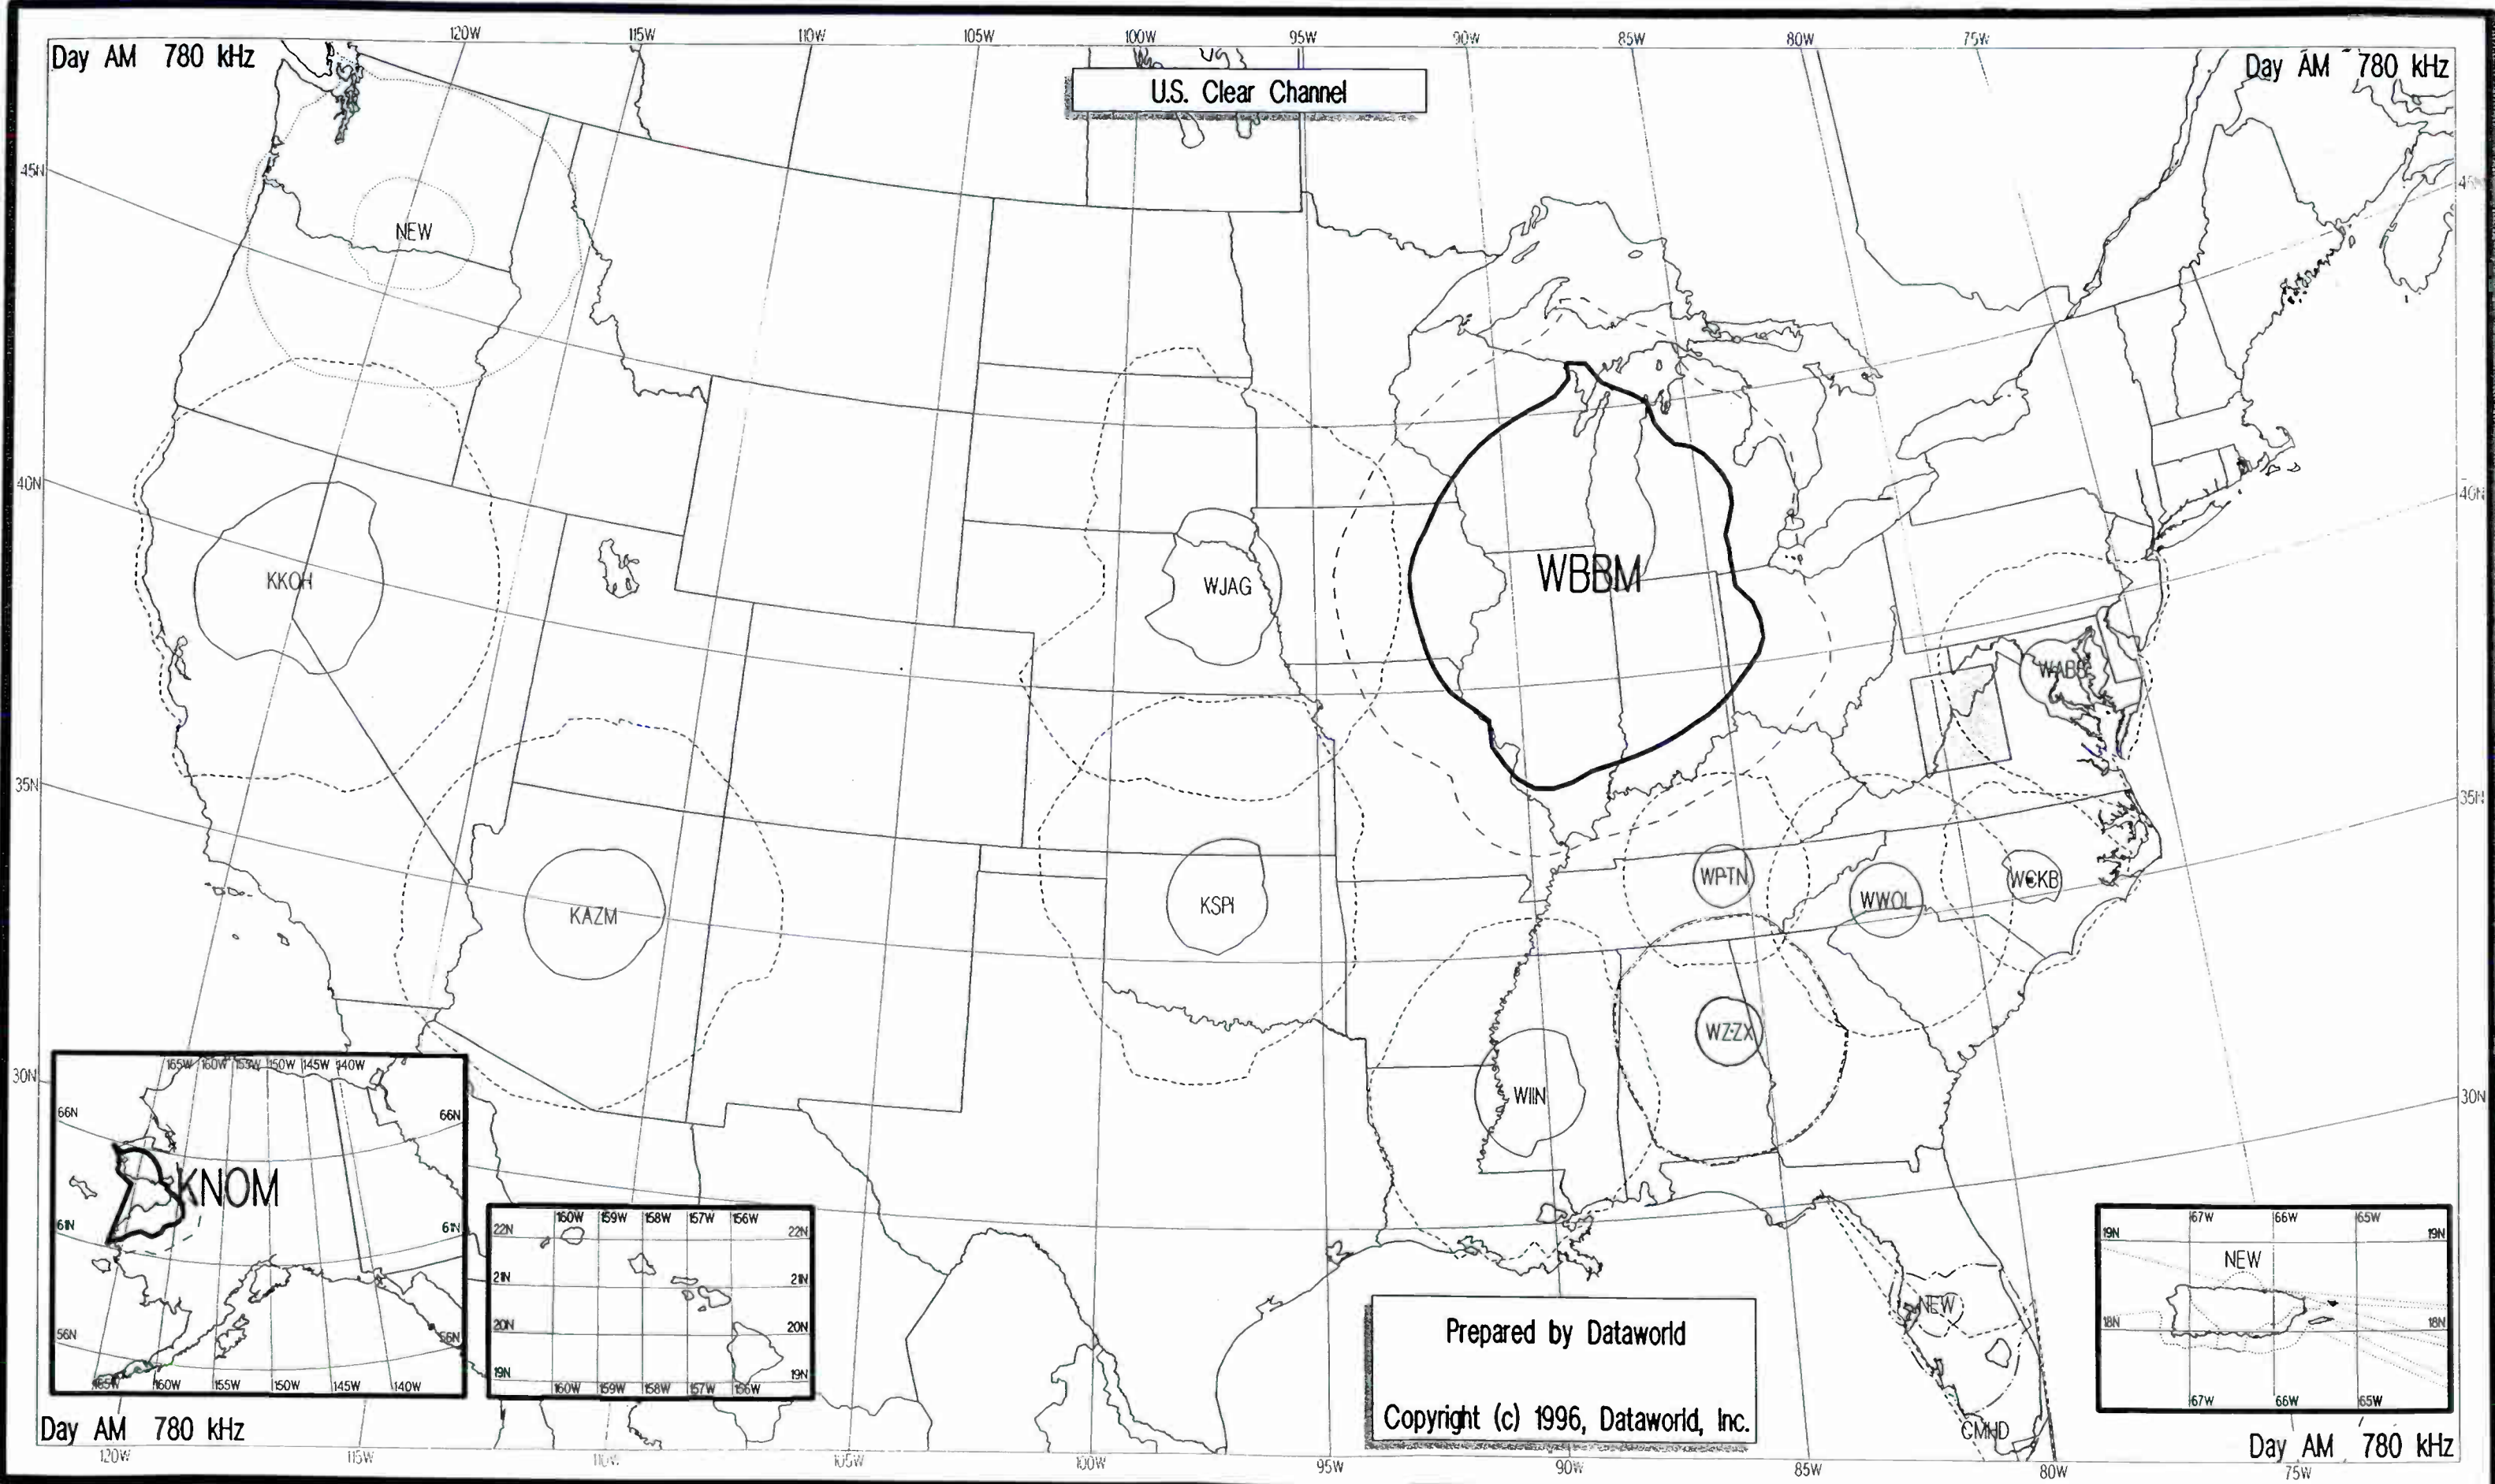

Day AM 780 kHz

Day AM 780 kHz

U.S. Clear Channel

Prepared by Dataworld
Copyright (c) 1996, Dataworld, Inc.

Day AM 780 kHz

Day AM 780 kHz