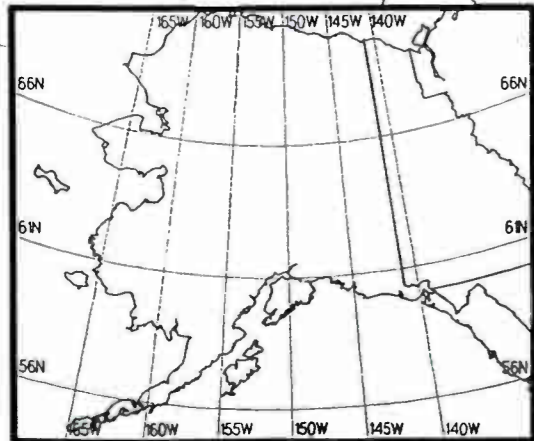

Prepared by Dataworld

Copyright (c) 1996, Dataworld, Inc.

Day AM 1300 kHz

Day AM 1300 kHz

Night AM 1310 kHz

Night AM 1310 kHz

Regional Channel

Prepared by Dataworld
 Copyright (c) 1996, Dataworld, Inc.