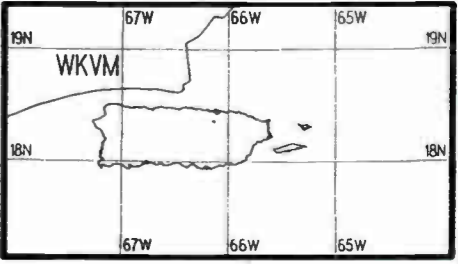

Night AM 810 kHz

Night AM 810 kHz

U.S. Clear Channel

Prepared by Dataworld
Copyright (c) 1996, Dataworld, Inc.

Night AM 810 kHz

Night AM 810 kHz