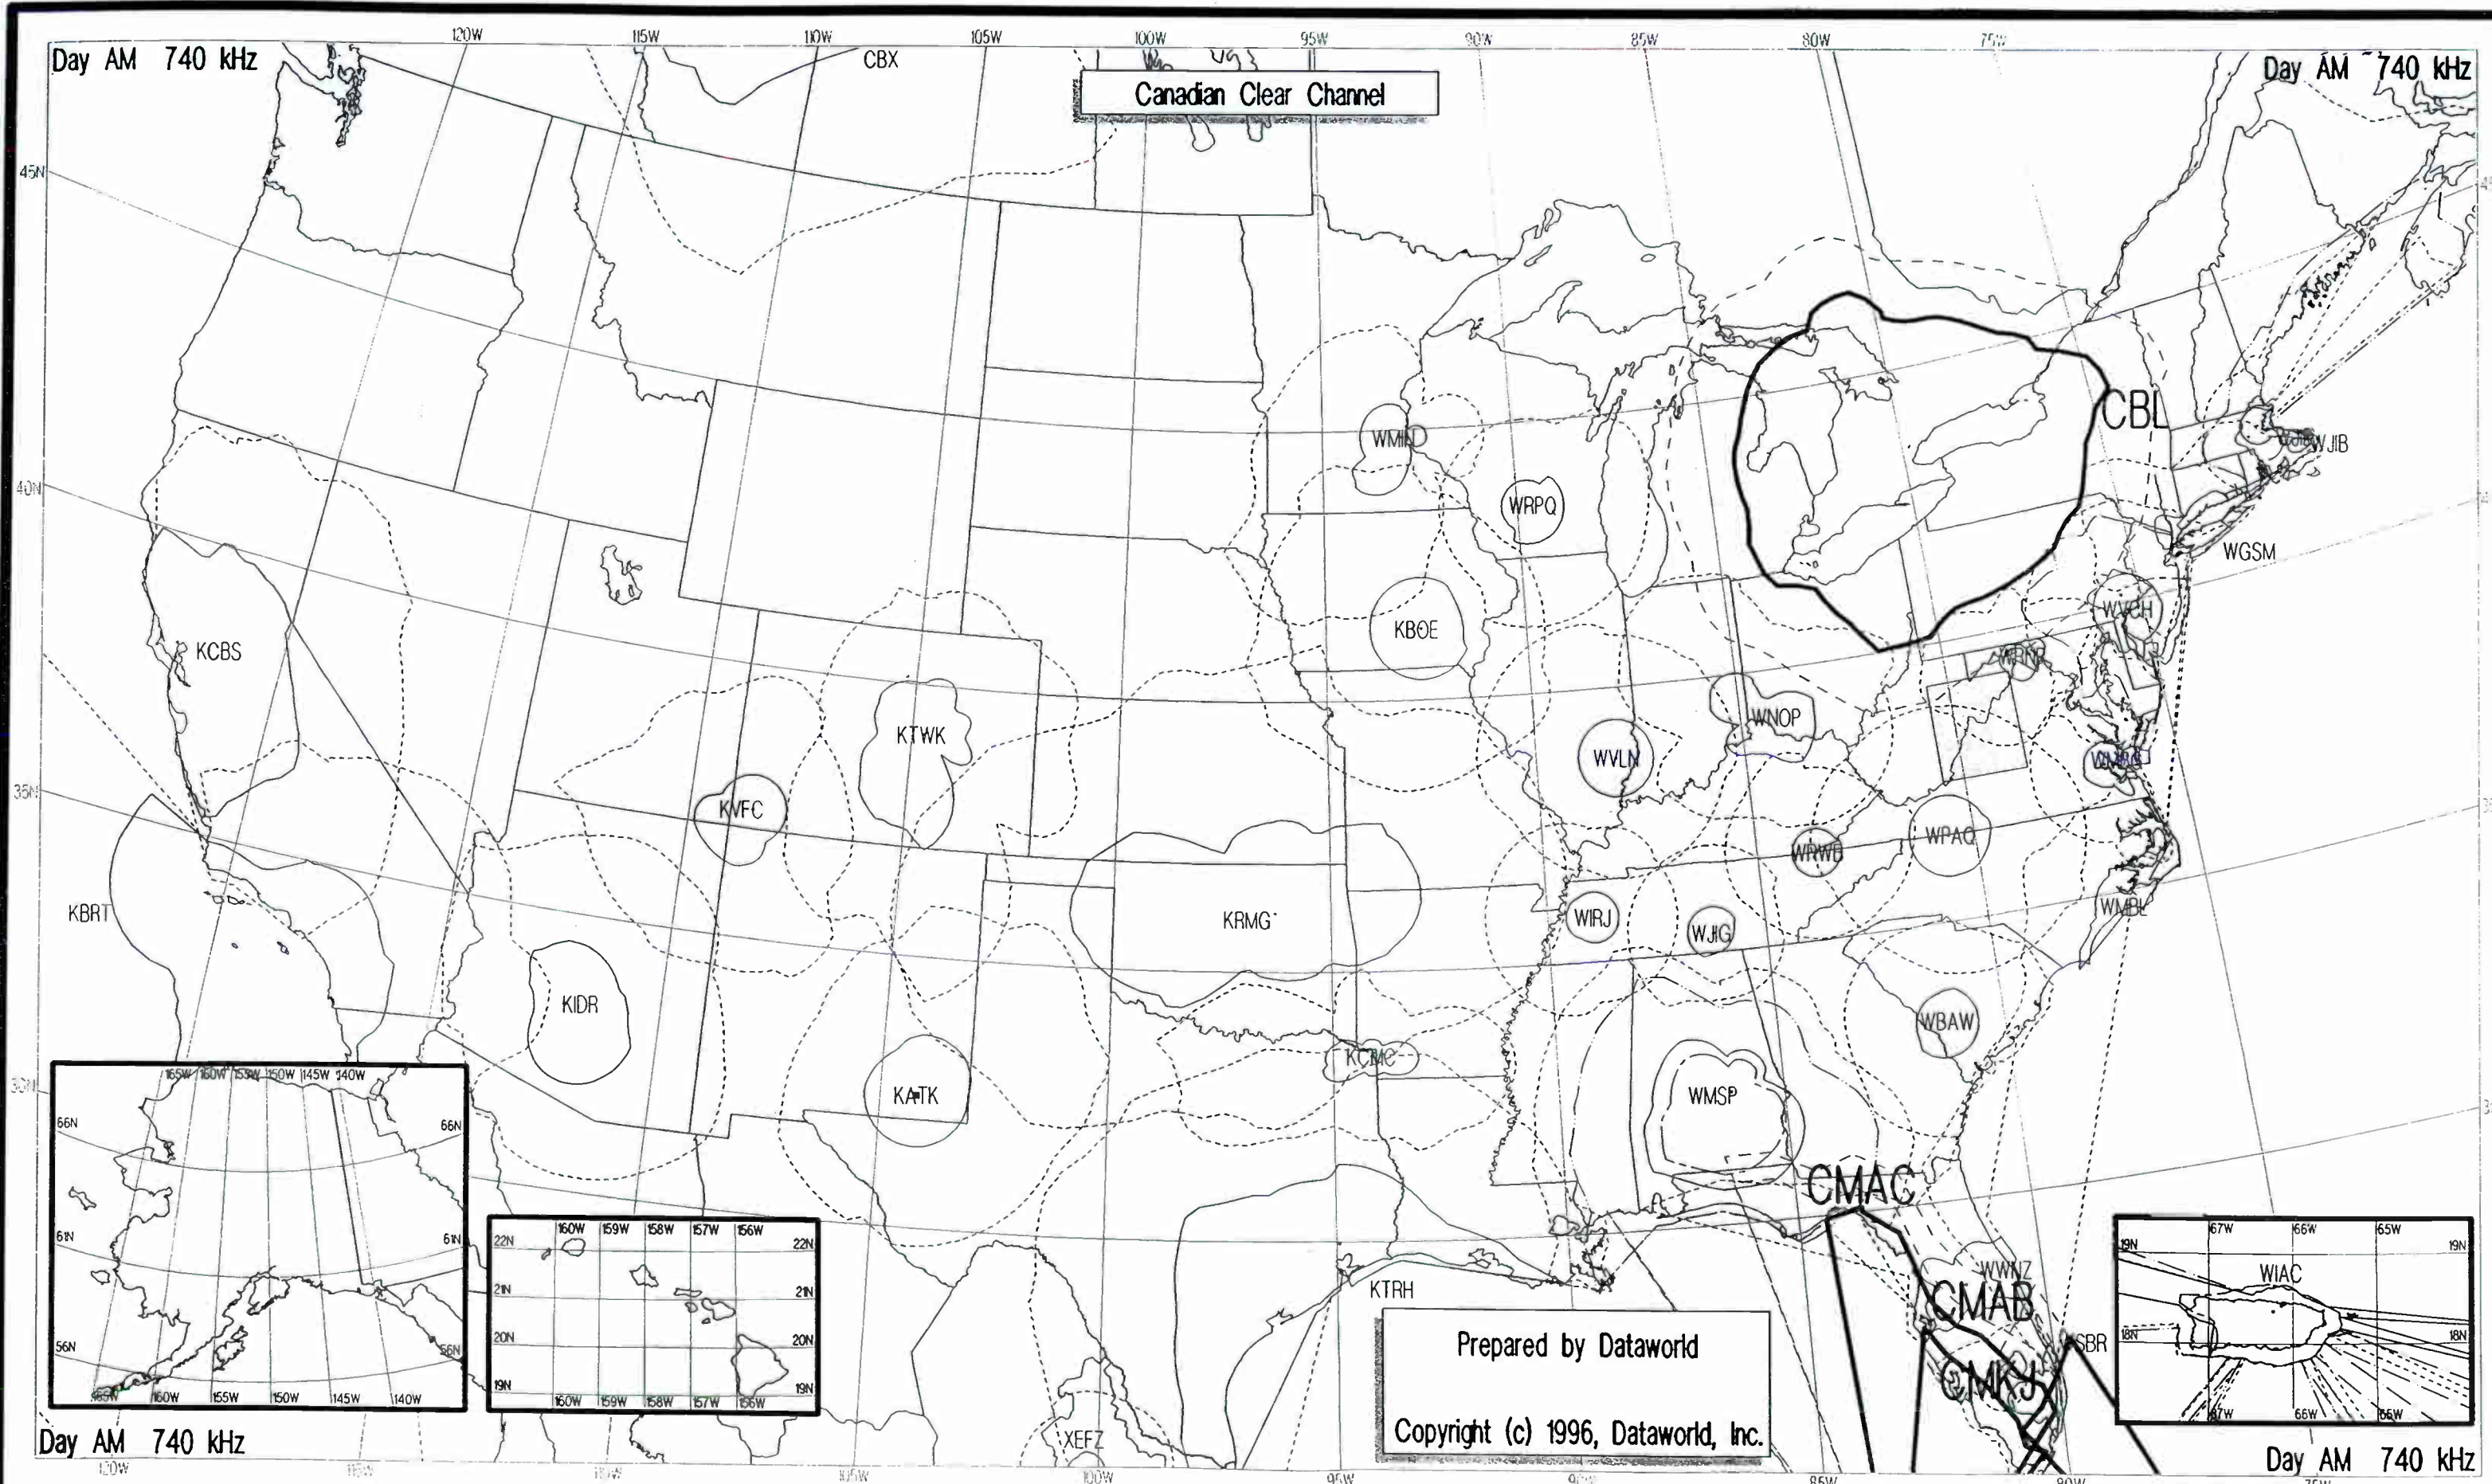

Night AM 730 kHz

Night AM 730 kHz

Prepared by Dataworld
Copyright (c) 1996, Dataworld, Inc.

Day AM 740 kHz

Day AM 740 kHz

Canadian Clear Channel

Day AM 740 kHz

Day AM 740 kHz