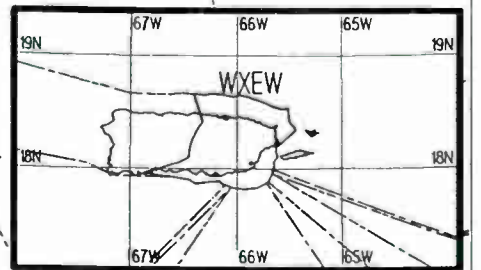

Day AM 840 kHz

Day AM 840 kHz

U.S. Clear Channel

Prepared by Dataworld
Copyright (c) 1996, Dataworld, Inc.

Day AM 840 kHz

Day AM 840 kHz