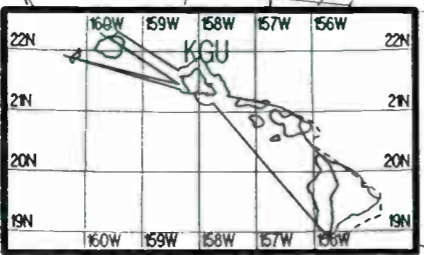

Day AM 760 kHz

Day AM 760 kHz

U.S. Clear Channel

Prepared by Dataworld
Copyright (c) 1996, Dataworld, Inc.

Day AM 760 kHz

Day AM 760 kHz