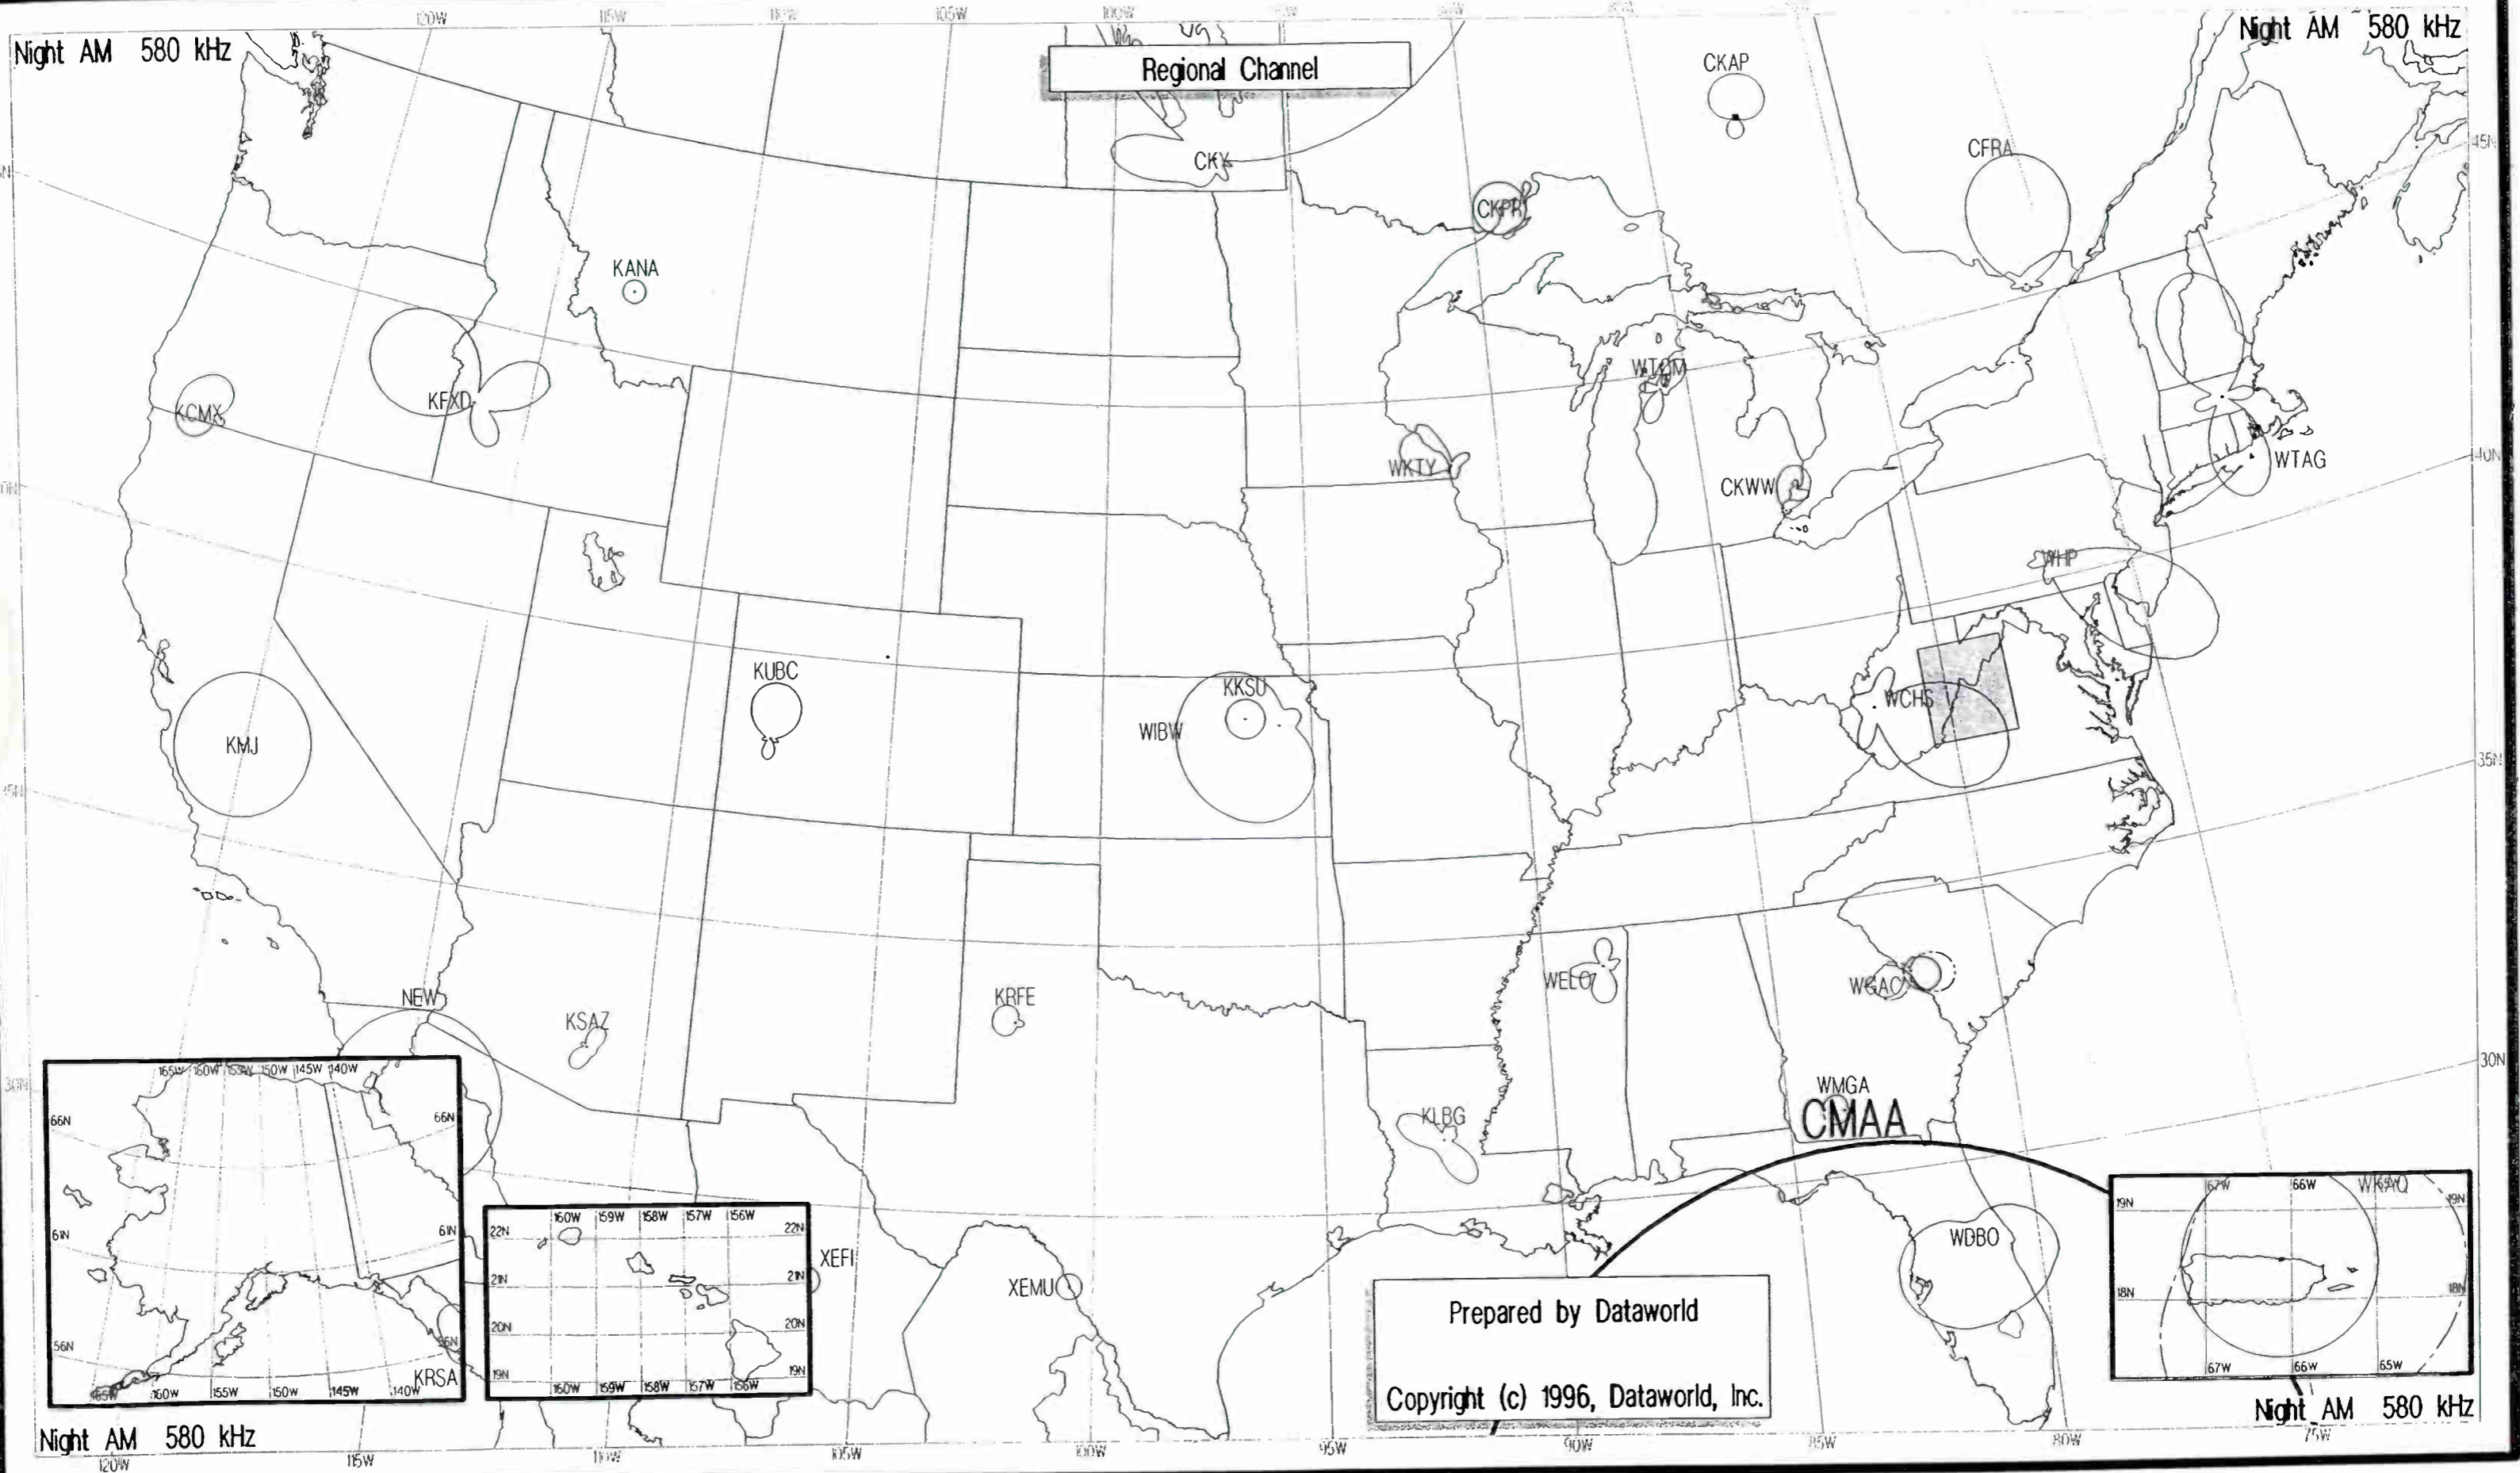

Night AM 580 kHz

Night AM 580 kHz

Regional Channel

Prepared by Dataworld
Copyright (c) 1996, Dataworld, Inc.

Night AM 580 kHz

Night AM 580 kHz