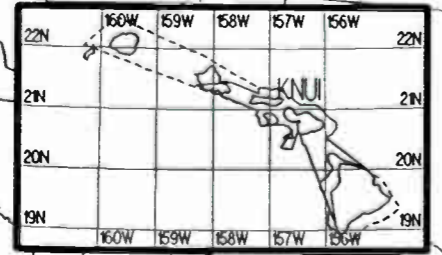

Prepared by Dataworld
Copyright (c) 1996, Dataworld, Inc.

Day AM 900 kHz

Day AM 900 kHz

CKBI

Mexican Clear Channel

Day AM 900 kHz

Day AM 900 kHz

Prepared by Dataworld
 Copyright (c) 1996, Dataworld, Inc.