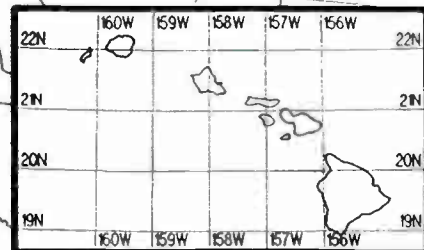

Day AM 1630 kHz

Day AM 1630 kHz

U.S. Expanded Band

Prepared by Dataworld
Copyright (c) 1996, Dataworld, Inc.

Day AM 1630 kHz

Day AM 1630 kHz