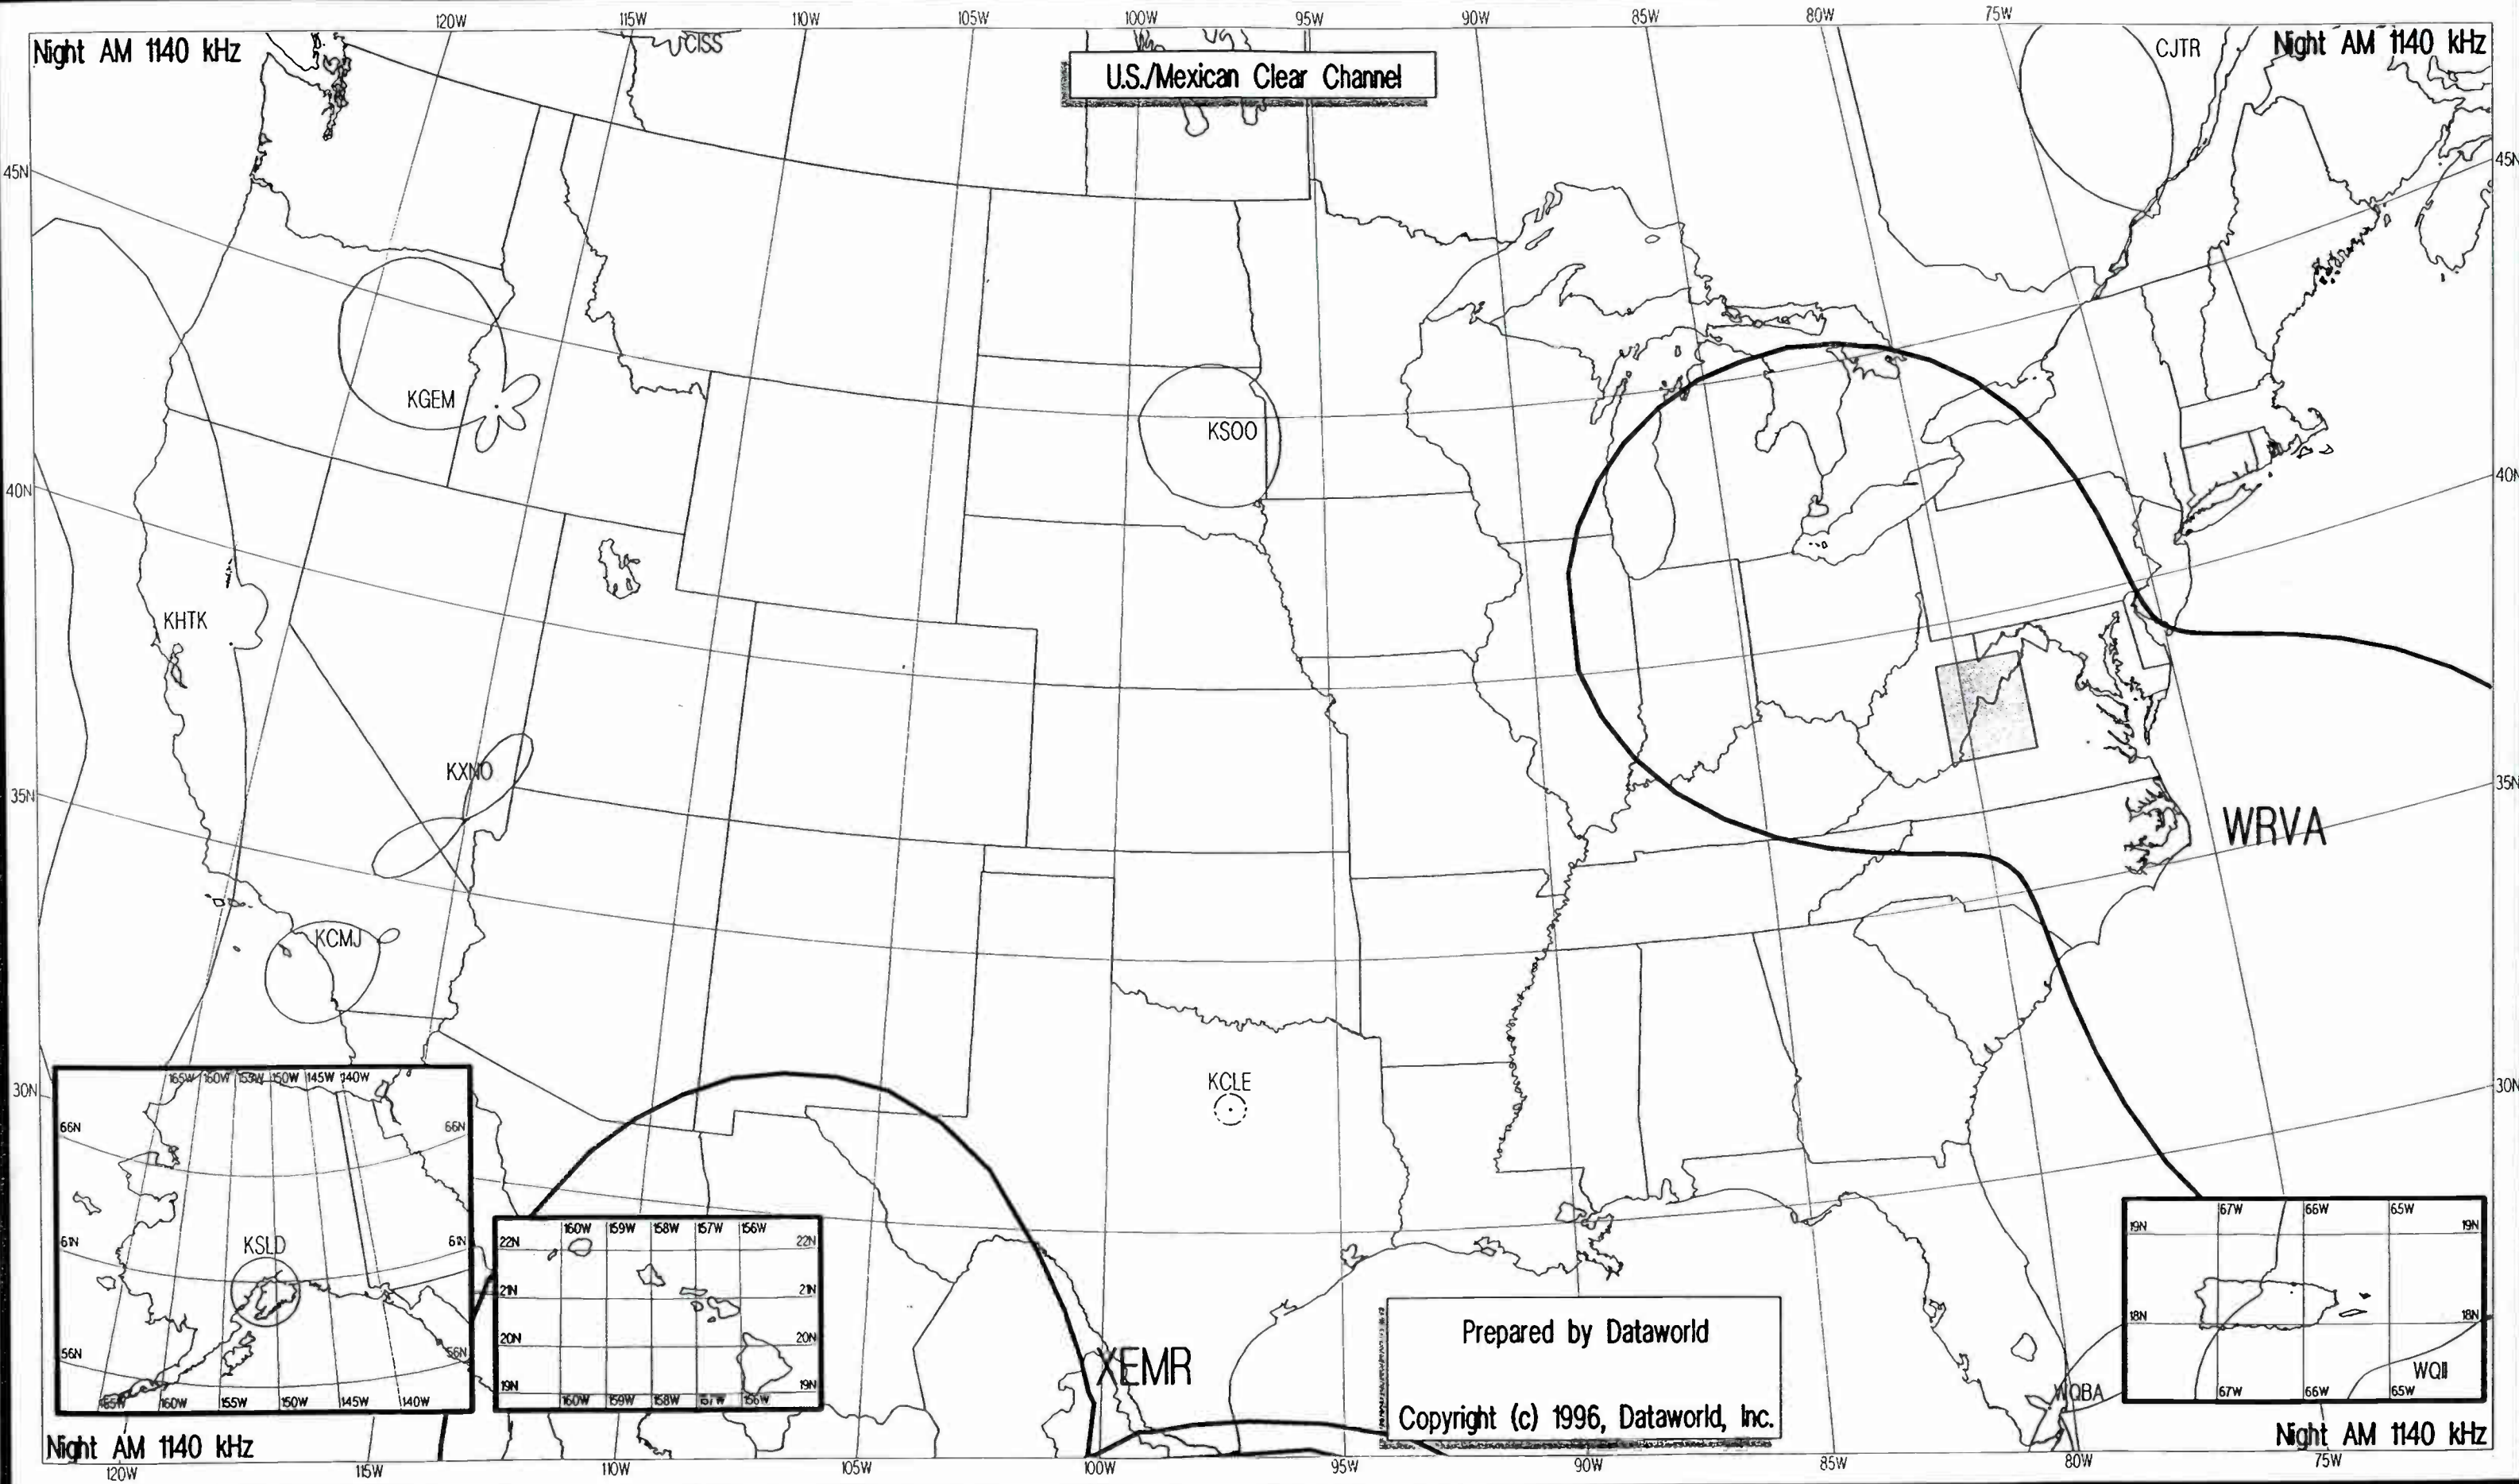

Day AM 1130 kHz

Prepared by Dataworld
 Copyright (c) 1996, Dataworld, Inc.

Night AM 1140 kHz

Night AM 1140 kHz

U.S./Mexican Clear Channel

Prepared by Dataworld
 Copyright (c) 1996, Dataworld, Inc.

Night AM 1140 kHz