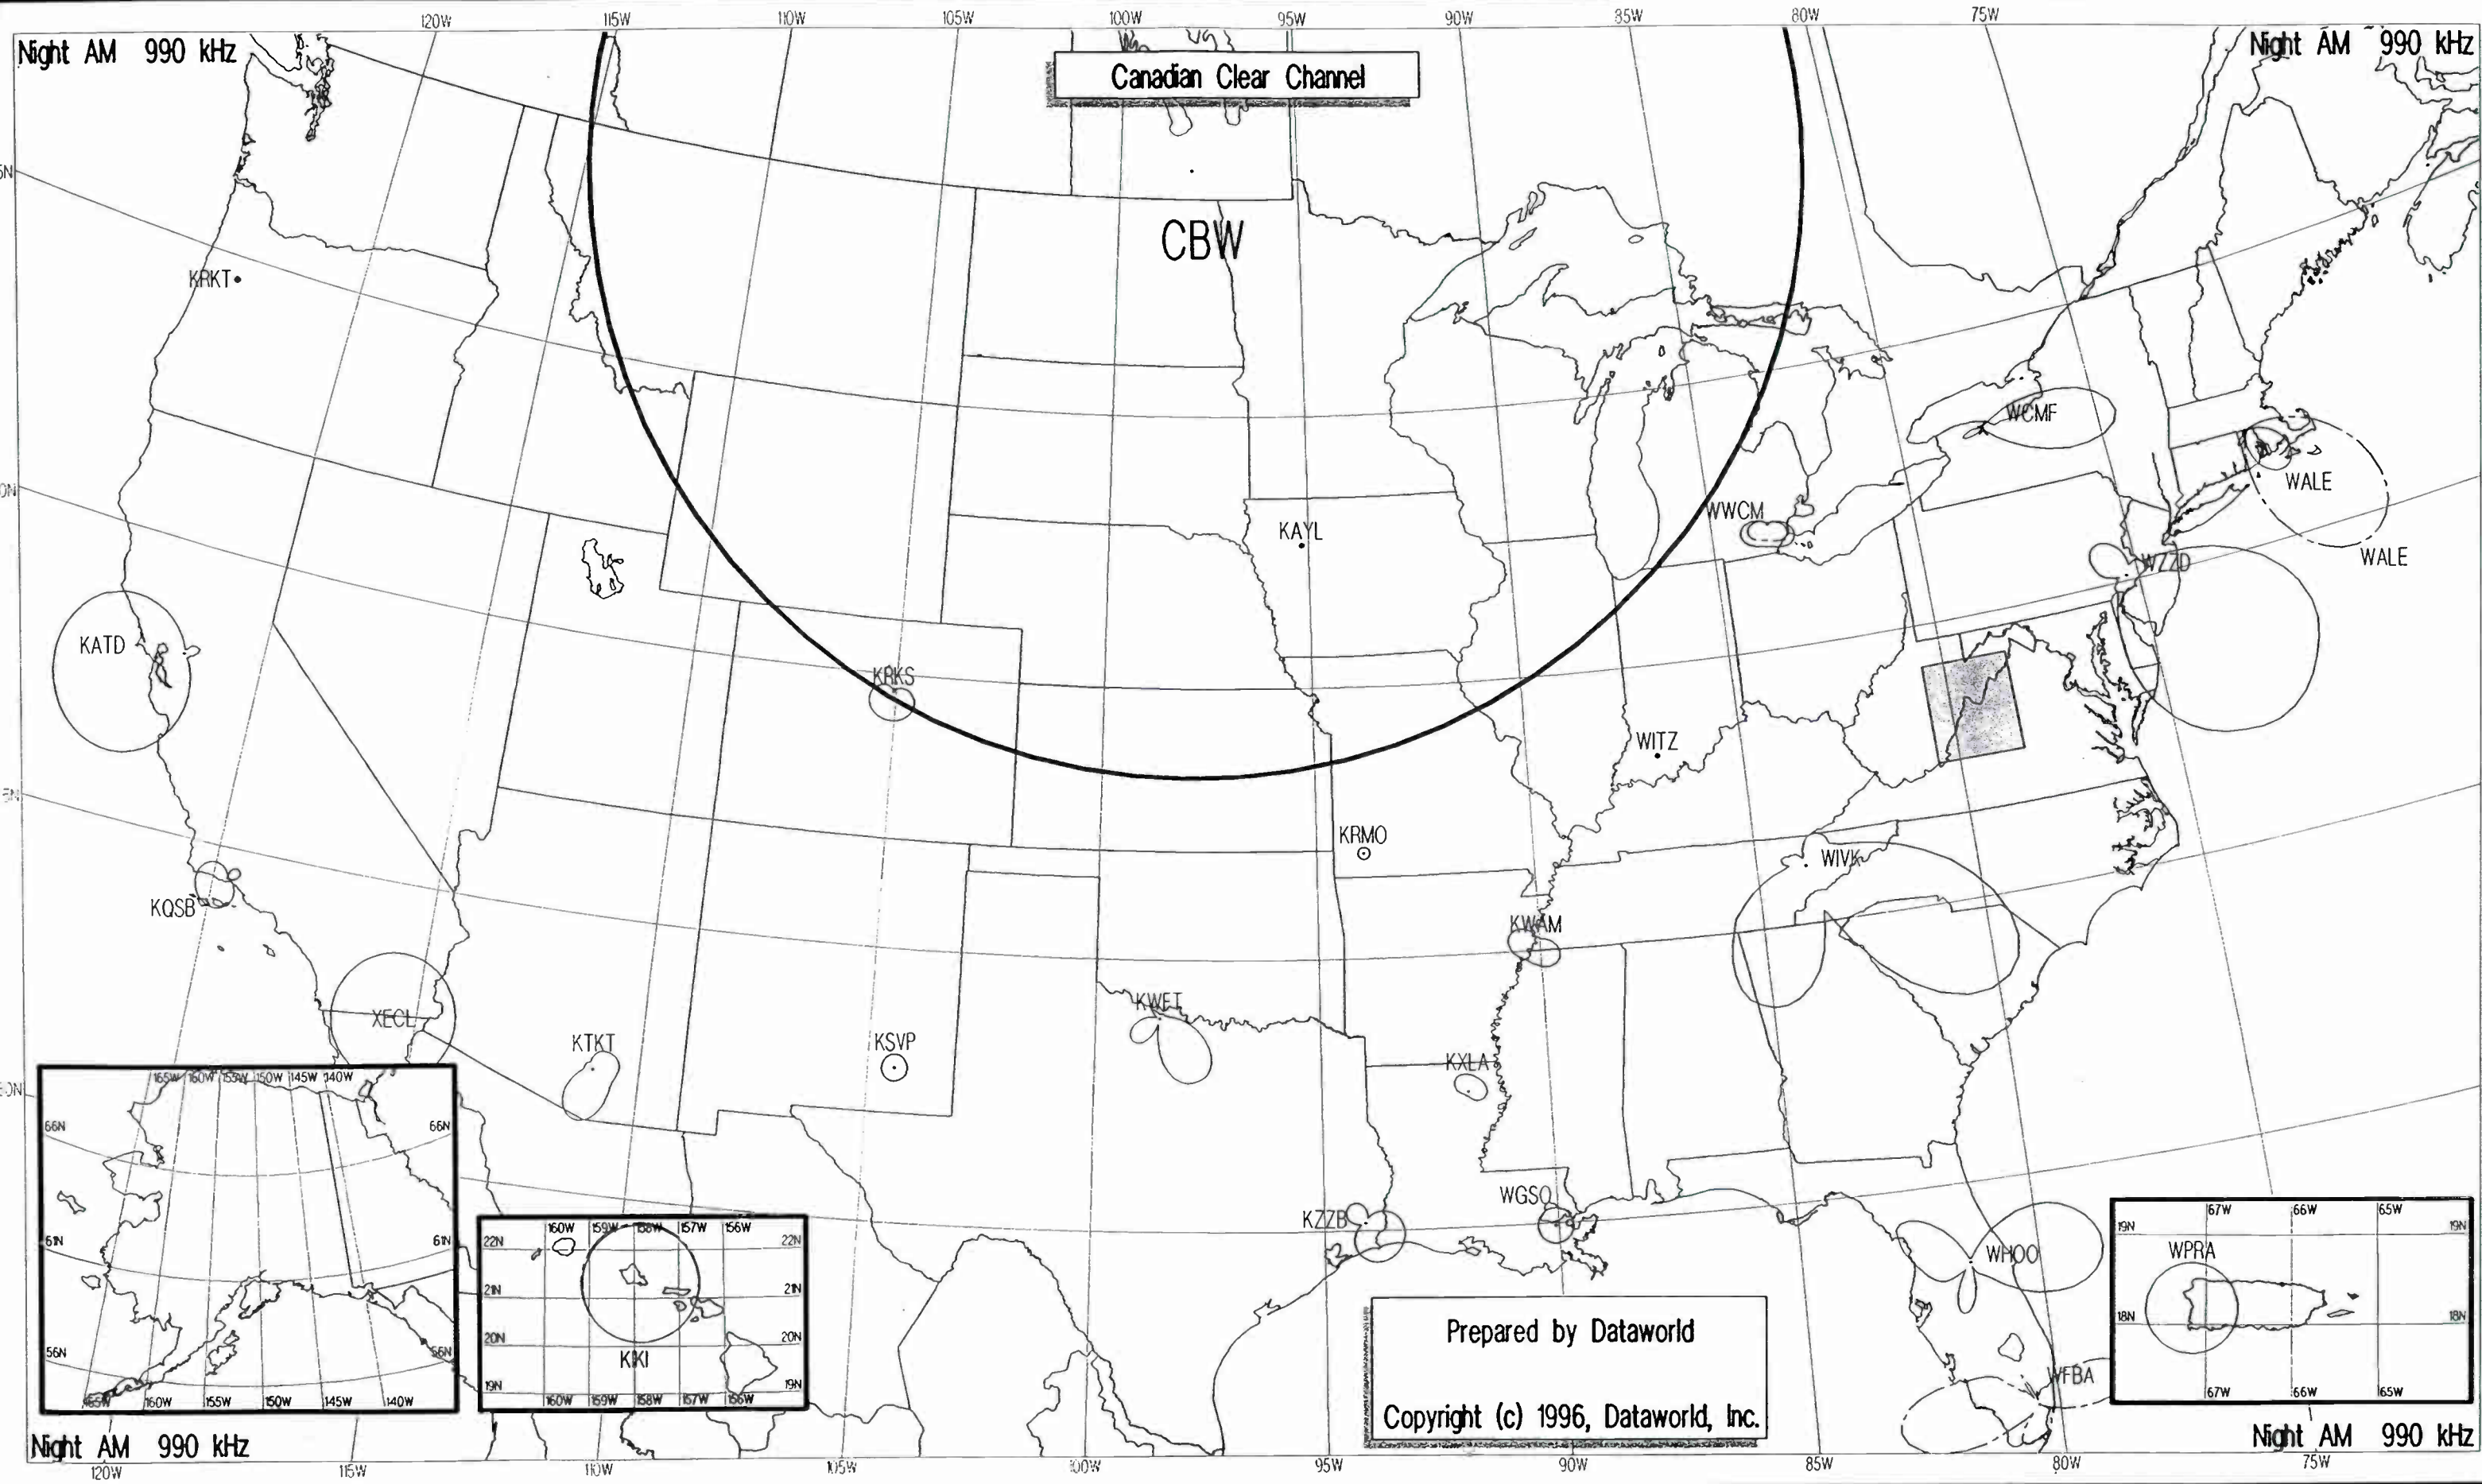

Prepared by Dataworld
Copyright (c) 1996, Dataworld, Inc.