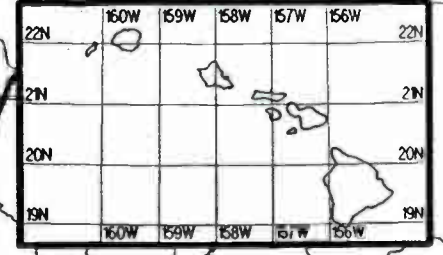

Day AM 1130 kHz

Prepared by Dataworld
 Copyright (c) 1996, Dataworld, Inc.

Night AM 1140 kHz

Night AM 1140 kHz

U.S./Mexican Clear Channel

Prepared by Dataworld
 Copyright (c) 1996, Dataworld, Inc.

Night AM 1140 kHz