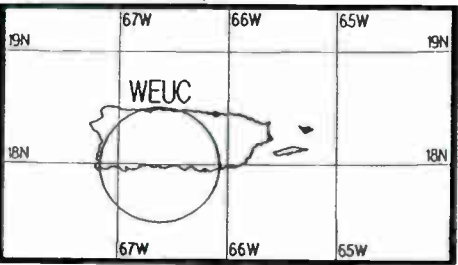

Day AM 1410 kHz

Day AM 1410 kHz

Prepared by Dataworld
 Copyright (c) 1996, Dataworld, Inc.

Night AM 1420 kHz

Night AM 1420 kHz

Regional Channel

Prepared by Dataworld
 Copyright (c) 1996, Dataworld, Inc.

Night AM 1420 kHz