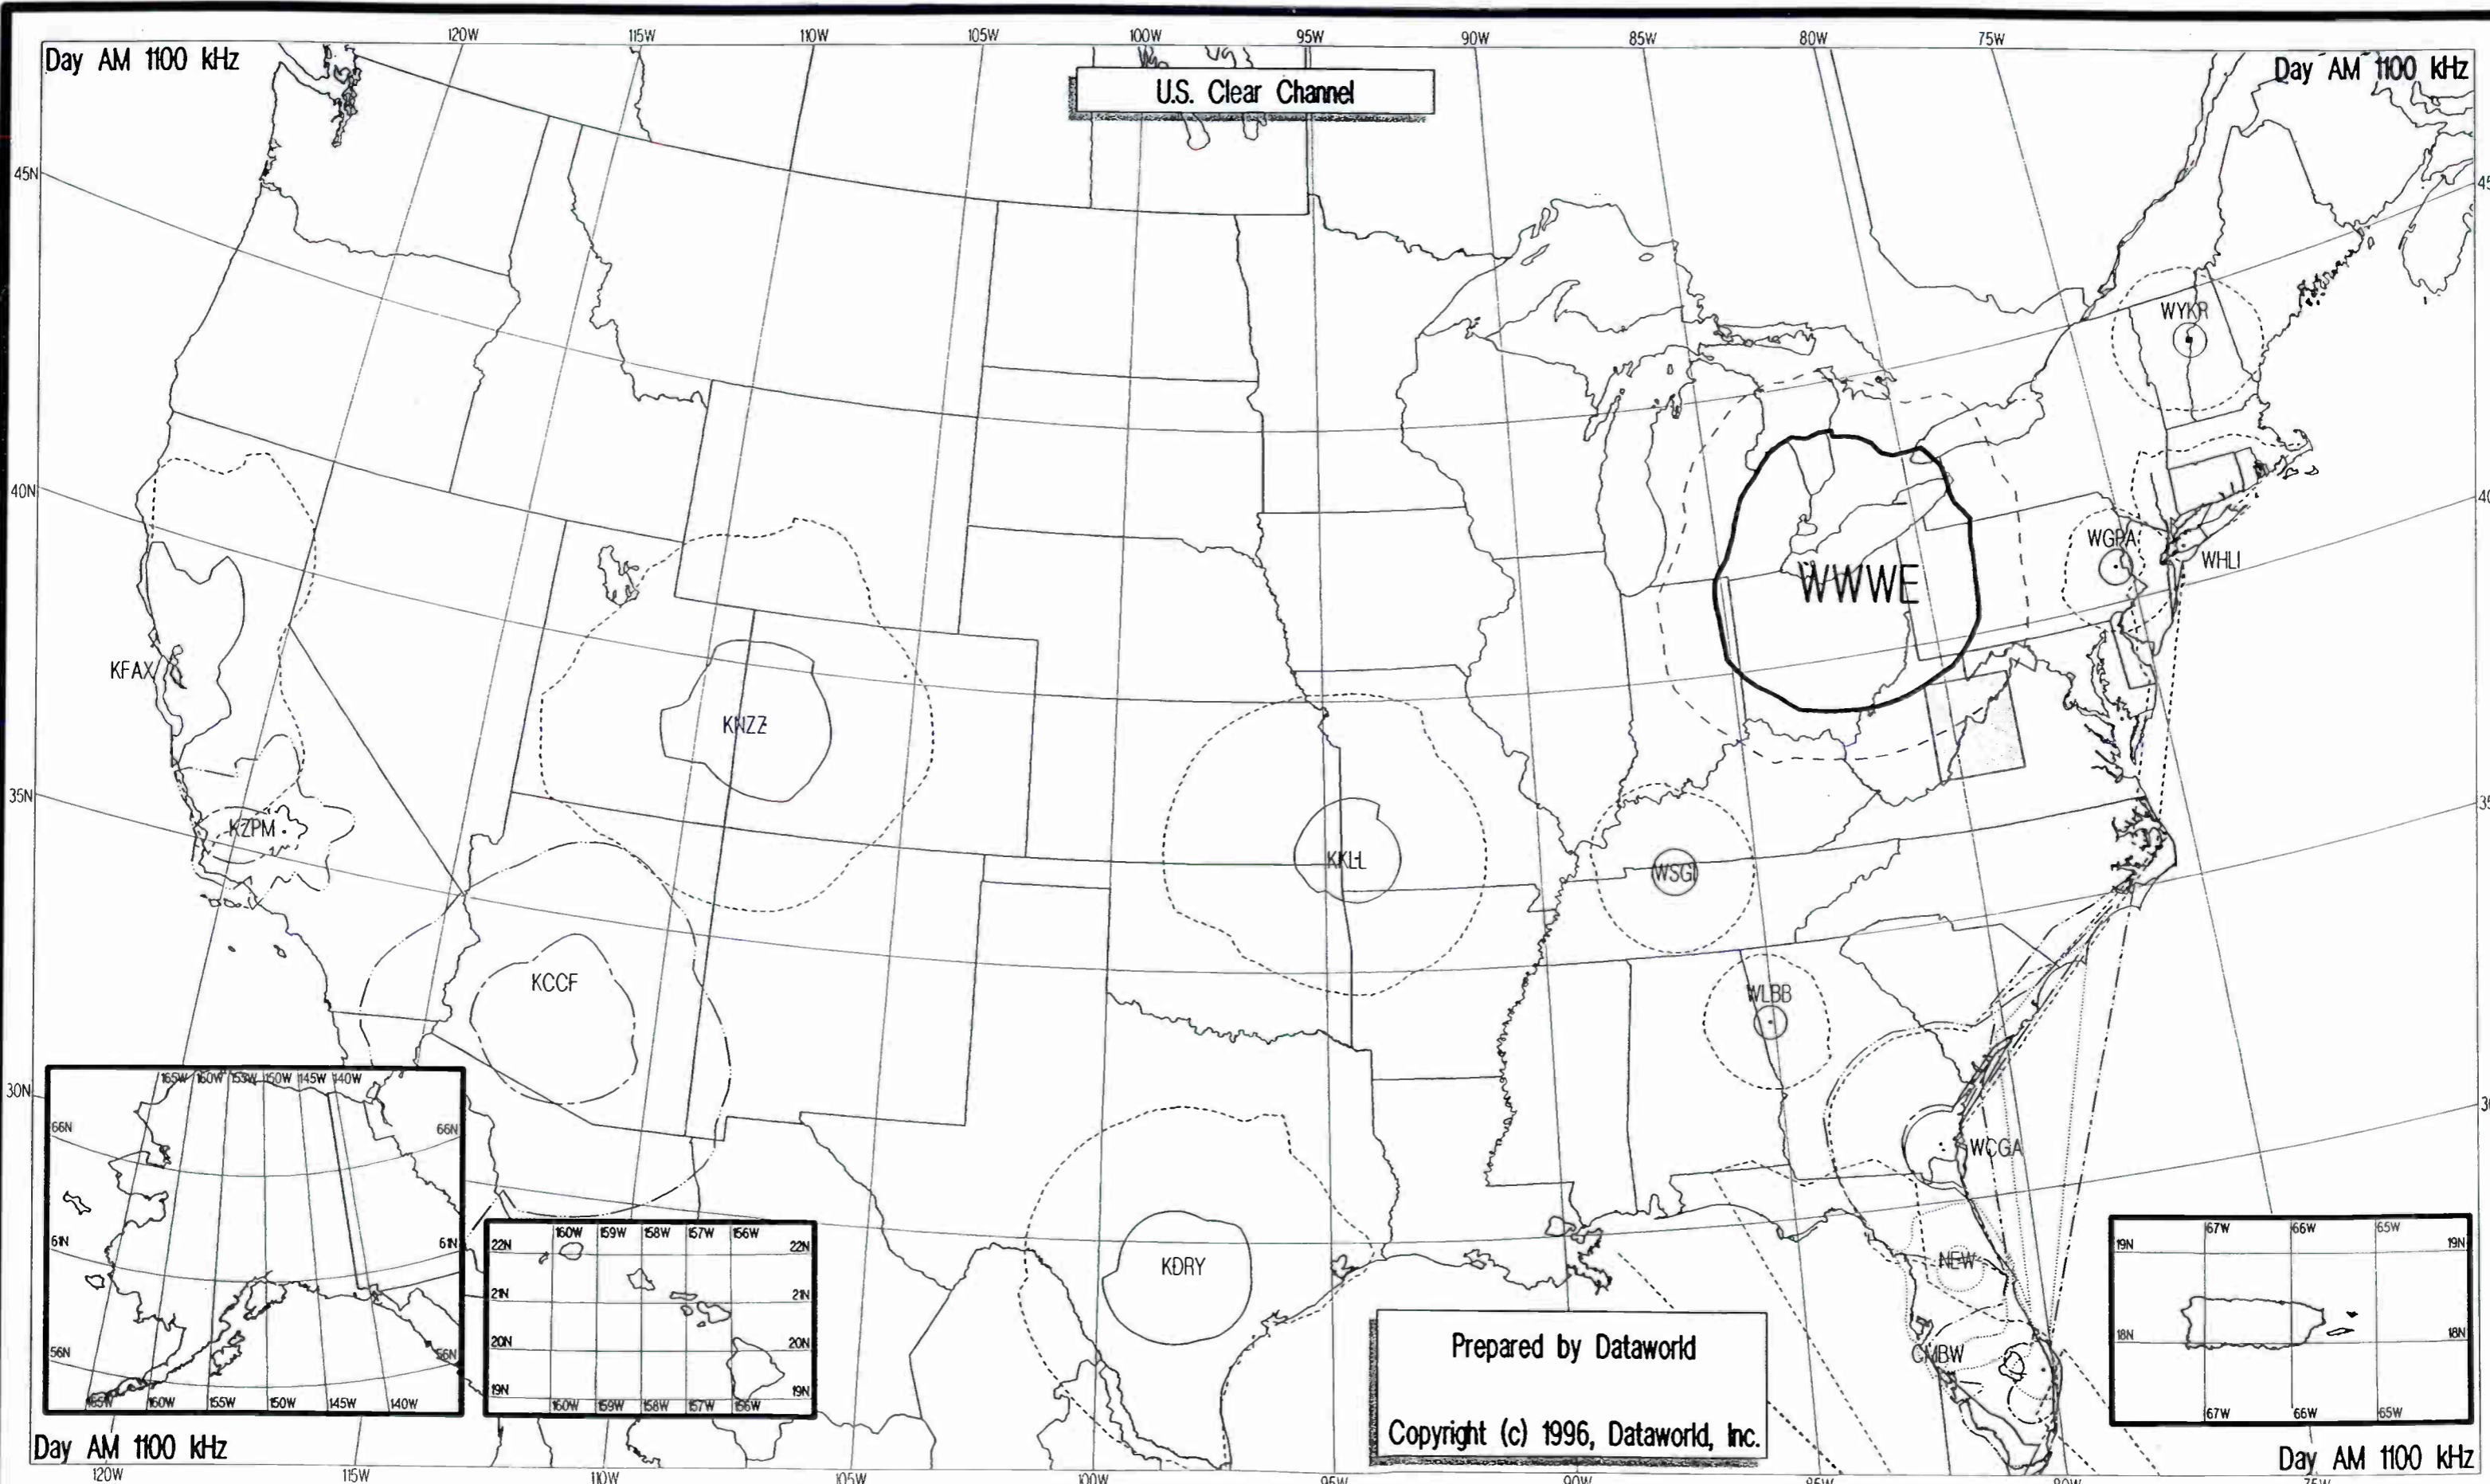

Day AM 1100 kHz

Day AM 1100 kHz

U.S. Clear Channel

Prepared by Dataworld
Copyright (c) 1996, Dataworld, Inc.

Day AM 1100 kHz

Day AM 1100 kHz