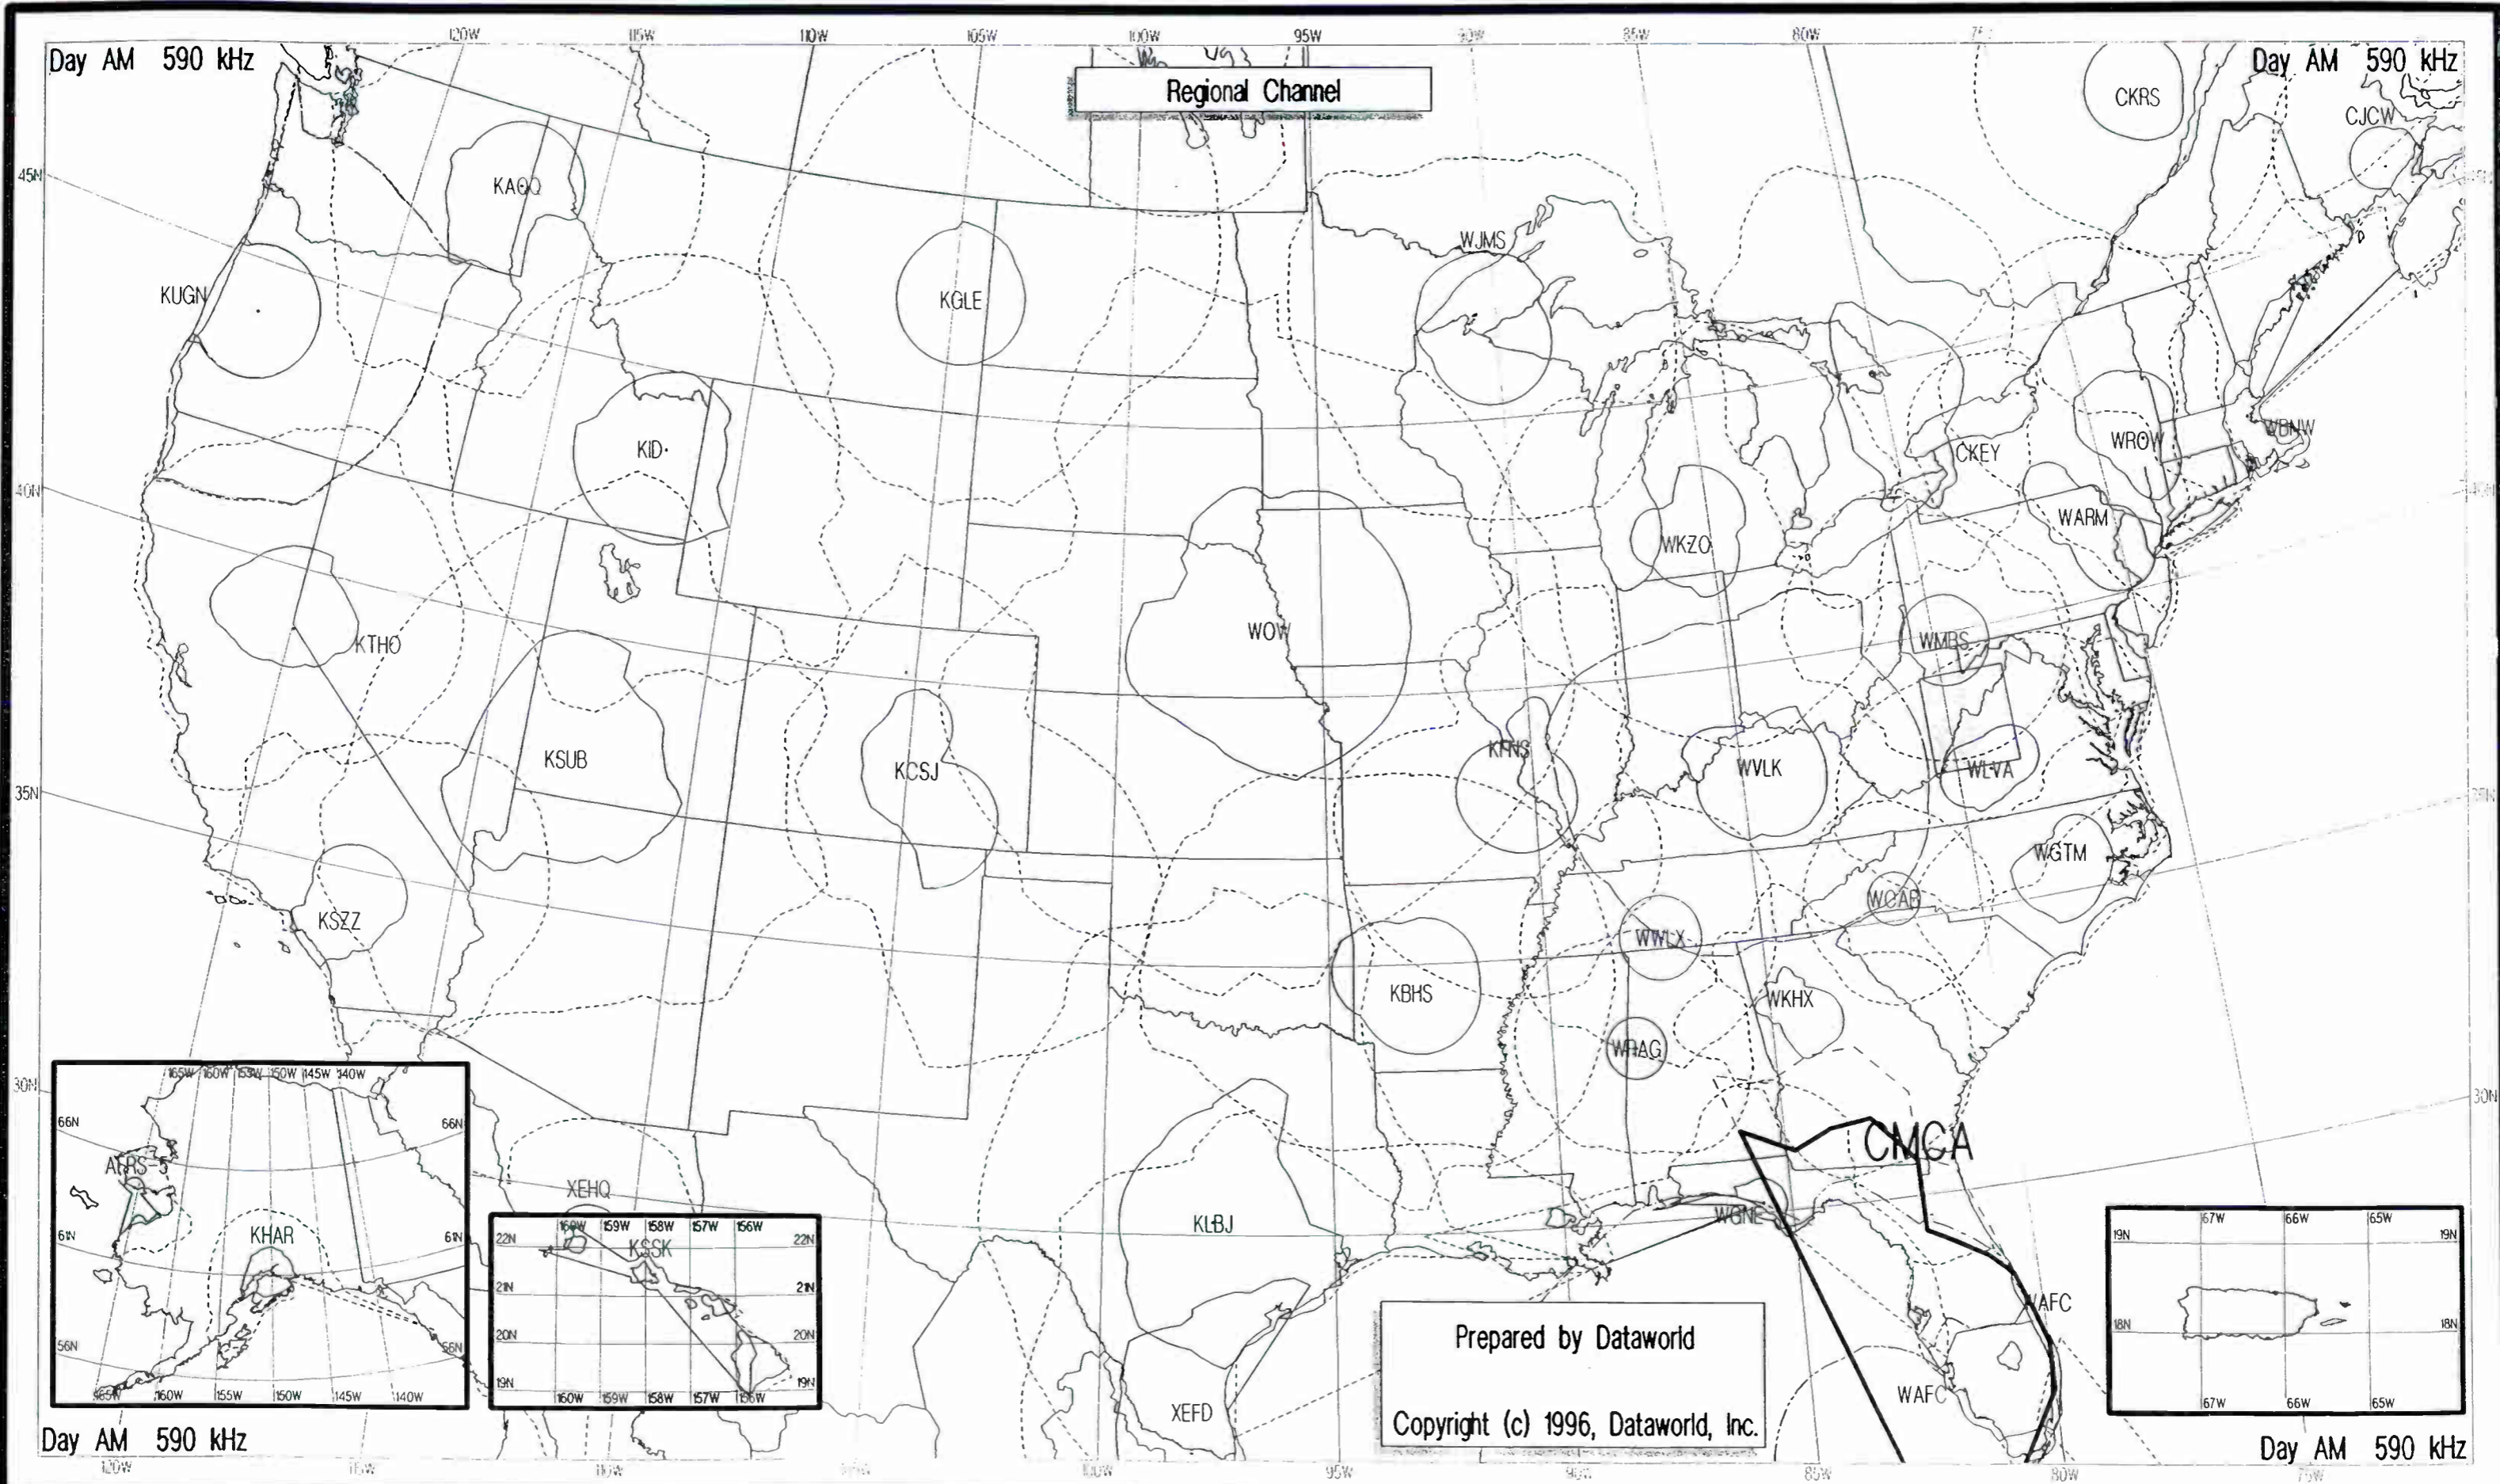

Day AM 590 kHz

Day AM 590 kHz

Regional Channel

Day AM 590 kHz

Day AM 590 kHz

Prepared by Dataworld
Copyright (c) 1996, Dataworld, Inc.