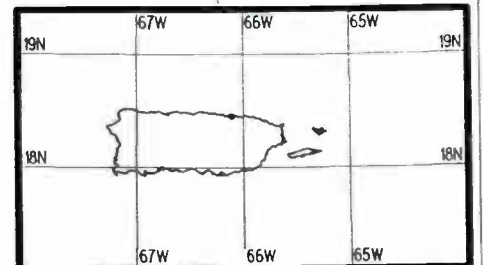

Day AM 1630 kHz

Day AM 1630 kHz

U.S. Expanded Band

Prepared by Dataworld
Copyright (c) 1996, Dataworld, Inc.

Day AM 1630 kHz

Day AM 1630 kHz