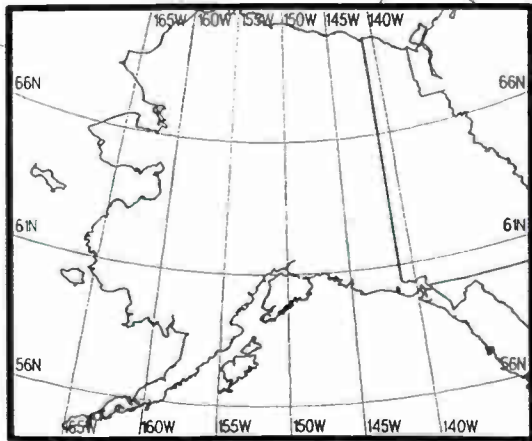

Night AM 1670 kHz

Night AM 1670 kHz

Prepared by Dataworld
 Copyright (c) 1996, Dataworld, Inc.

Day AM 1670 kHz

Day AM 1670 kHz

U.S. Expanded Band

Prepared by Dataworld
 Copyright (c) 1996, Dataworld, Inc.

Day AM 1670 kHz