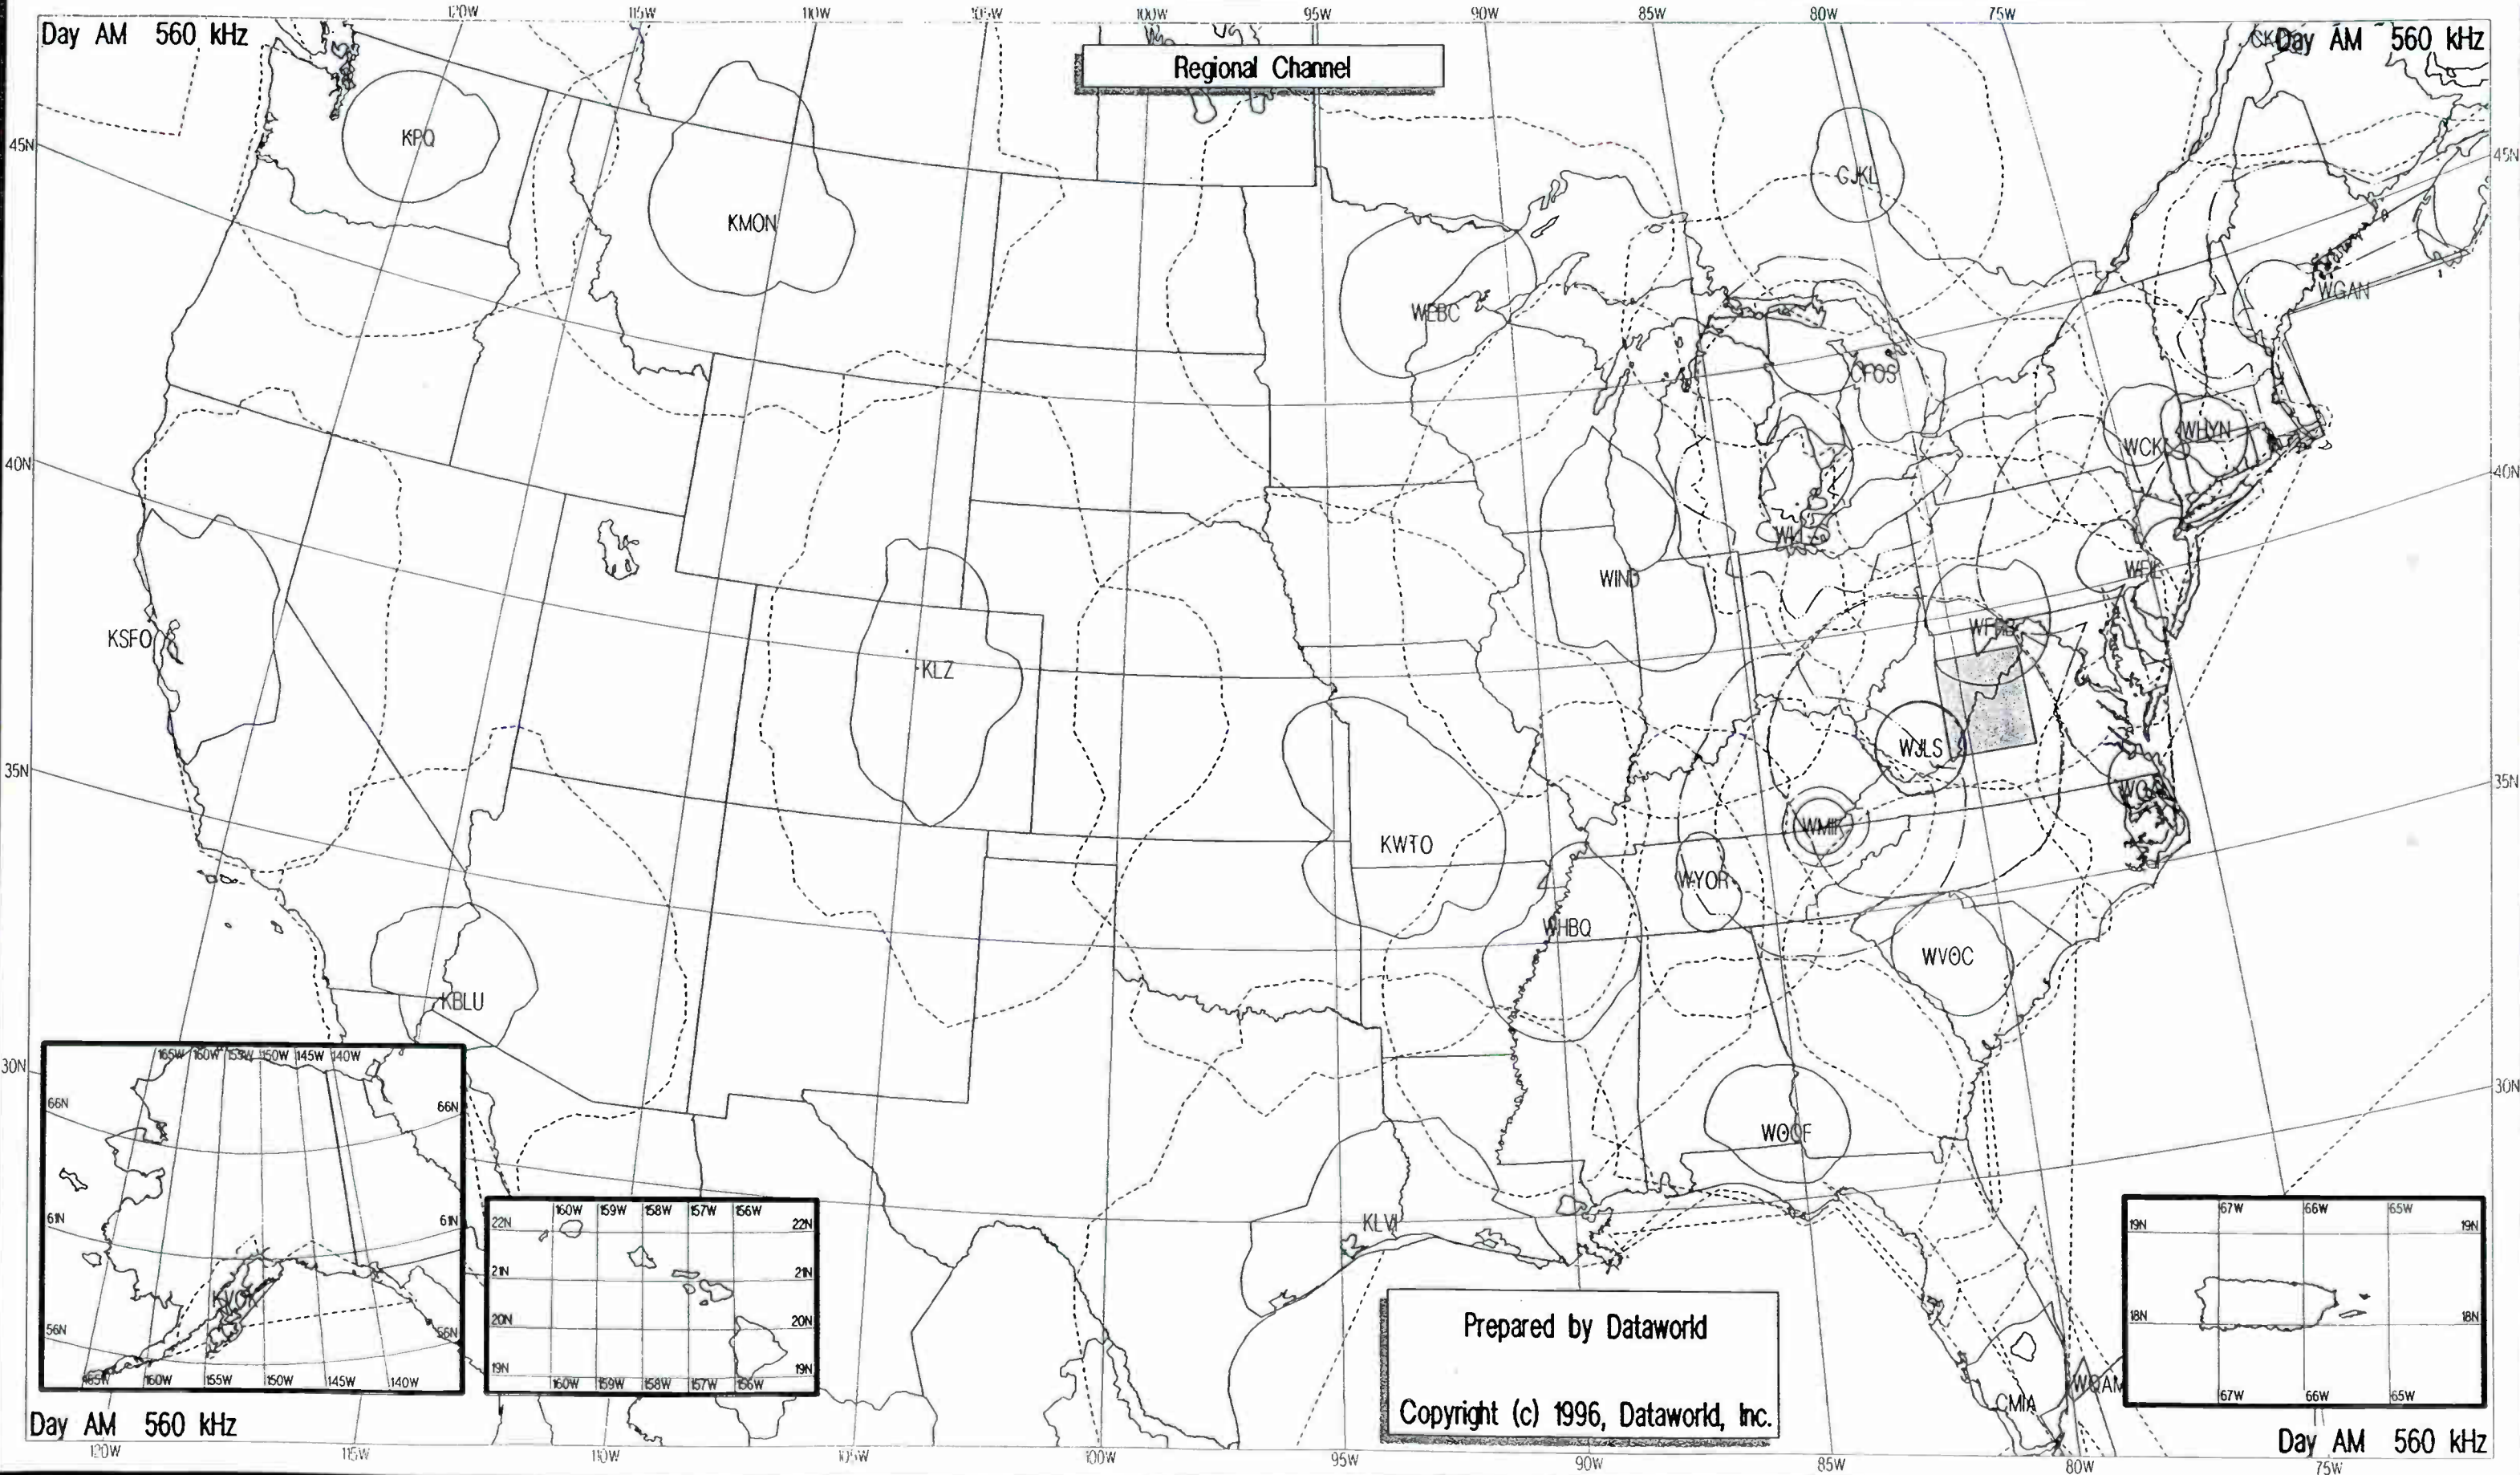

Night AM 560 kHz

Regional Channel

Prepared by Dataworld
 Copyright (c) 1996, Dataworld, Inc.

Night AM 560 kHz

Night AM 560 kHz

Day AM 560 kHz

Day AM 560 kHz

Regional Channel