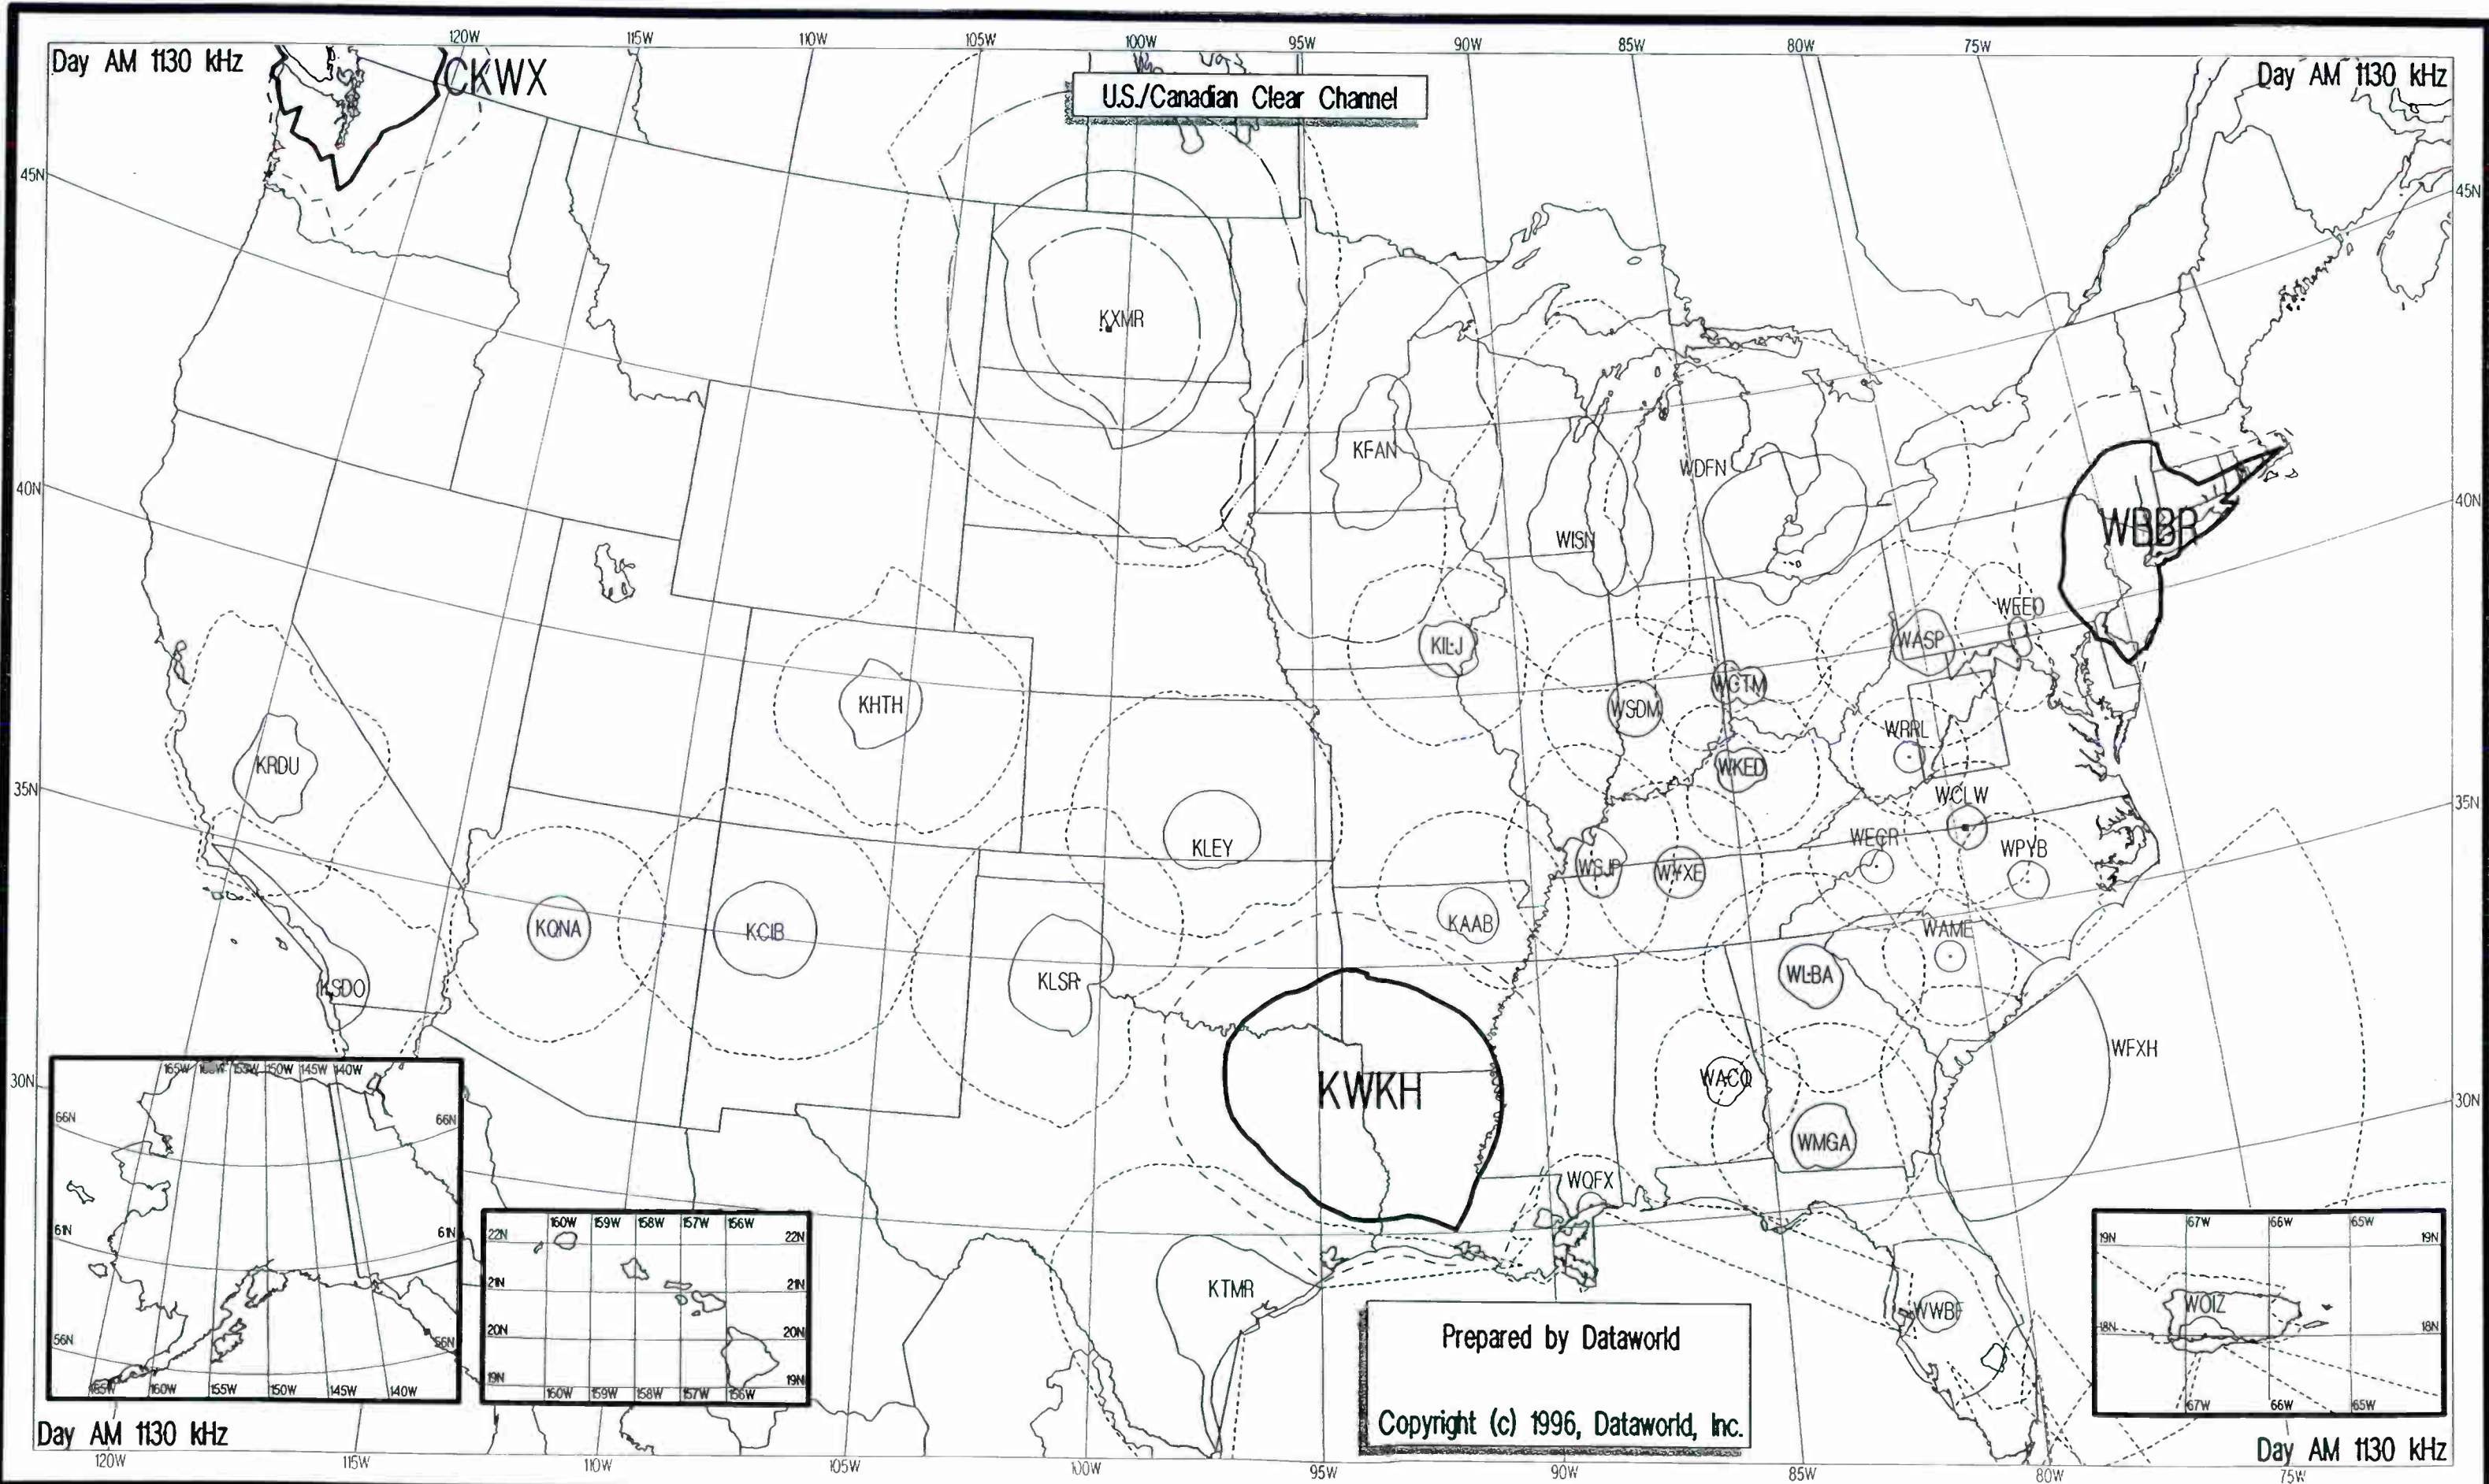

Day AM 1130 kHz

Day AM 1130 kHz

U.S./Canadian Clear Channel

Day AM 1130 kHz

Day AM 1130 kHz

Prepared by Dataworld
Copyright (c) 1996, Dataworld, Inc.