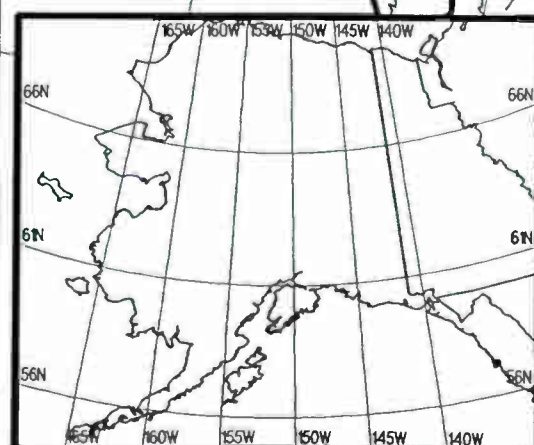

U.S./Canadian Clear Channel

Night AM 1070 kHz

Night AM 1070 kHz

Prepared by Dataworld
Copyright (c) 1996, Dataworld, Inc.

Day AM 1070 kHz

Day AM 1070 kHz

U.S./Canadian Clear Channel

Prepared by Dataworld
 Copyright (c) 1996, Dataworld, Inc.