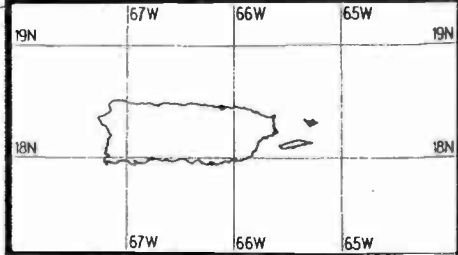

Day AM 680 kHz

Day AM 680 kHz

Prepared by Dataworld
 Copyright (c) 1996, Dataworld, Inc.

Canadian/Mexican Clear Channel

Prepared by Dataworld
 Copyright (c) 1996, Dataworld, Inc.

Night AM 690 kHz

Night AM 690 kHz