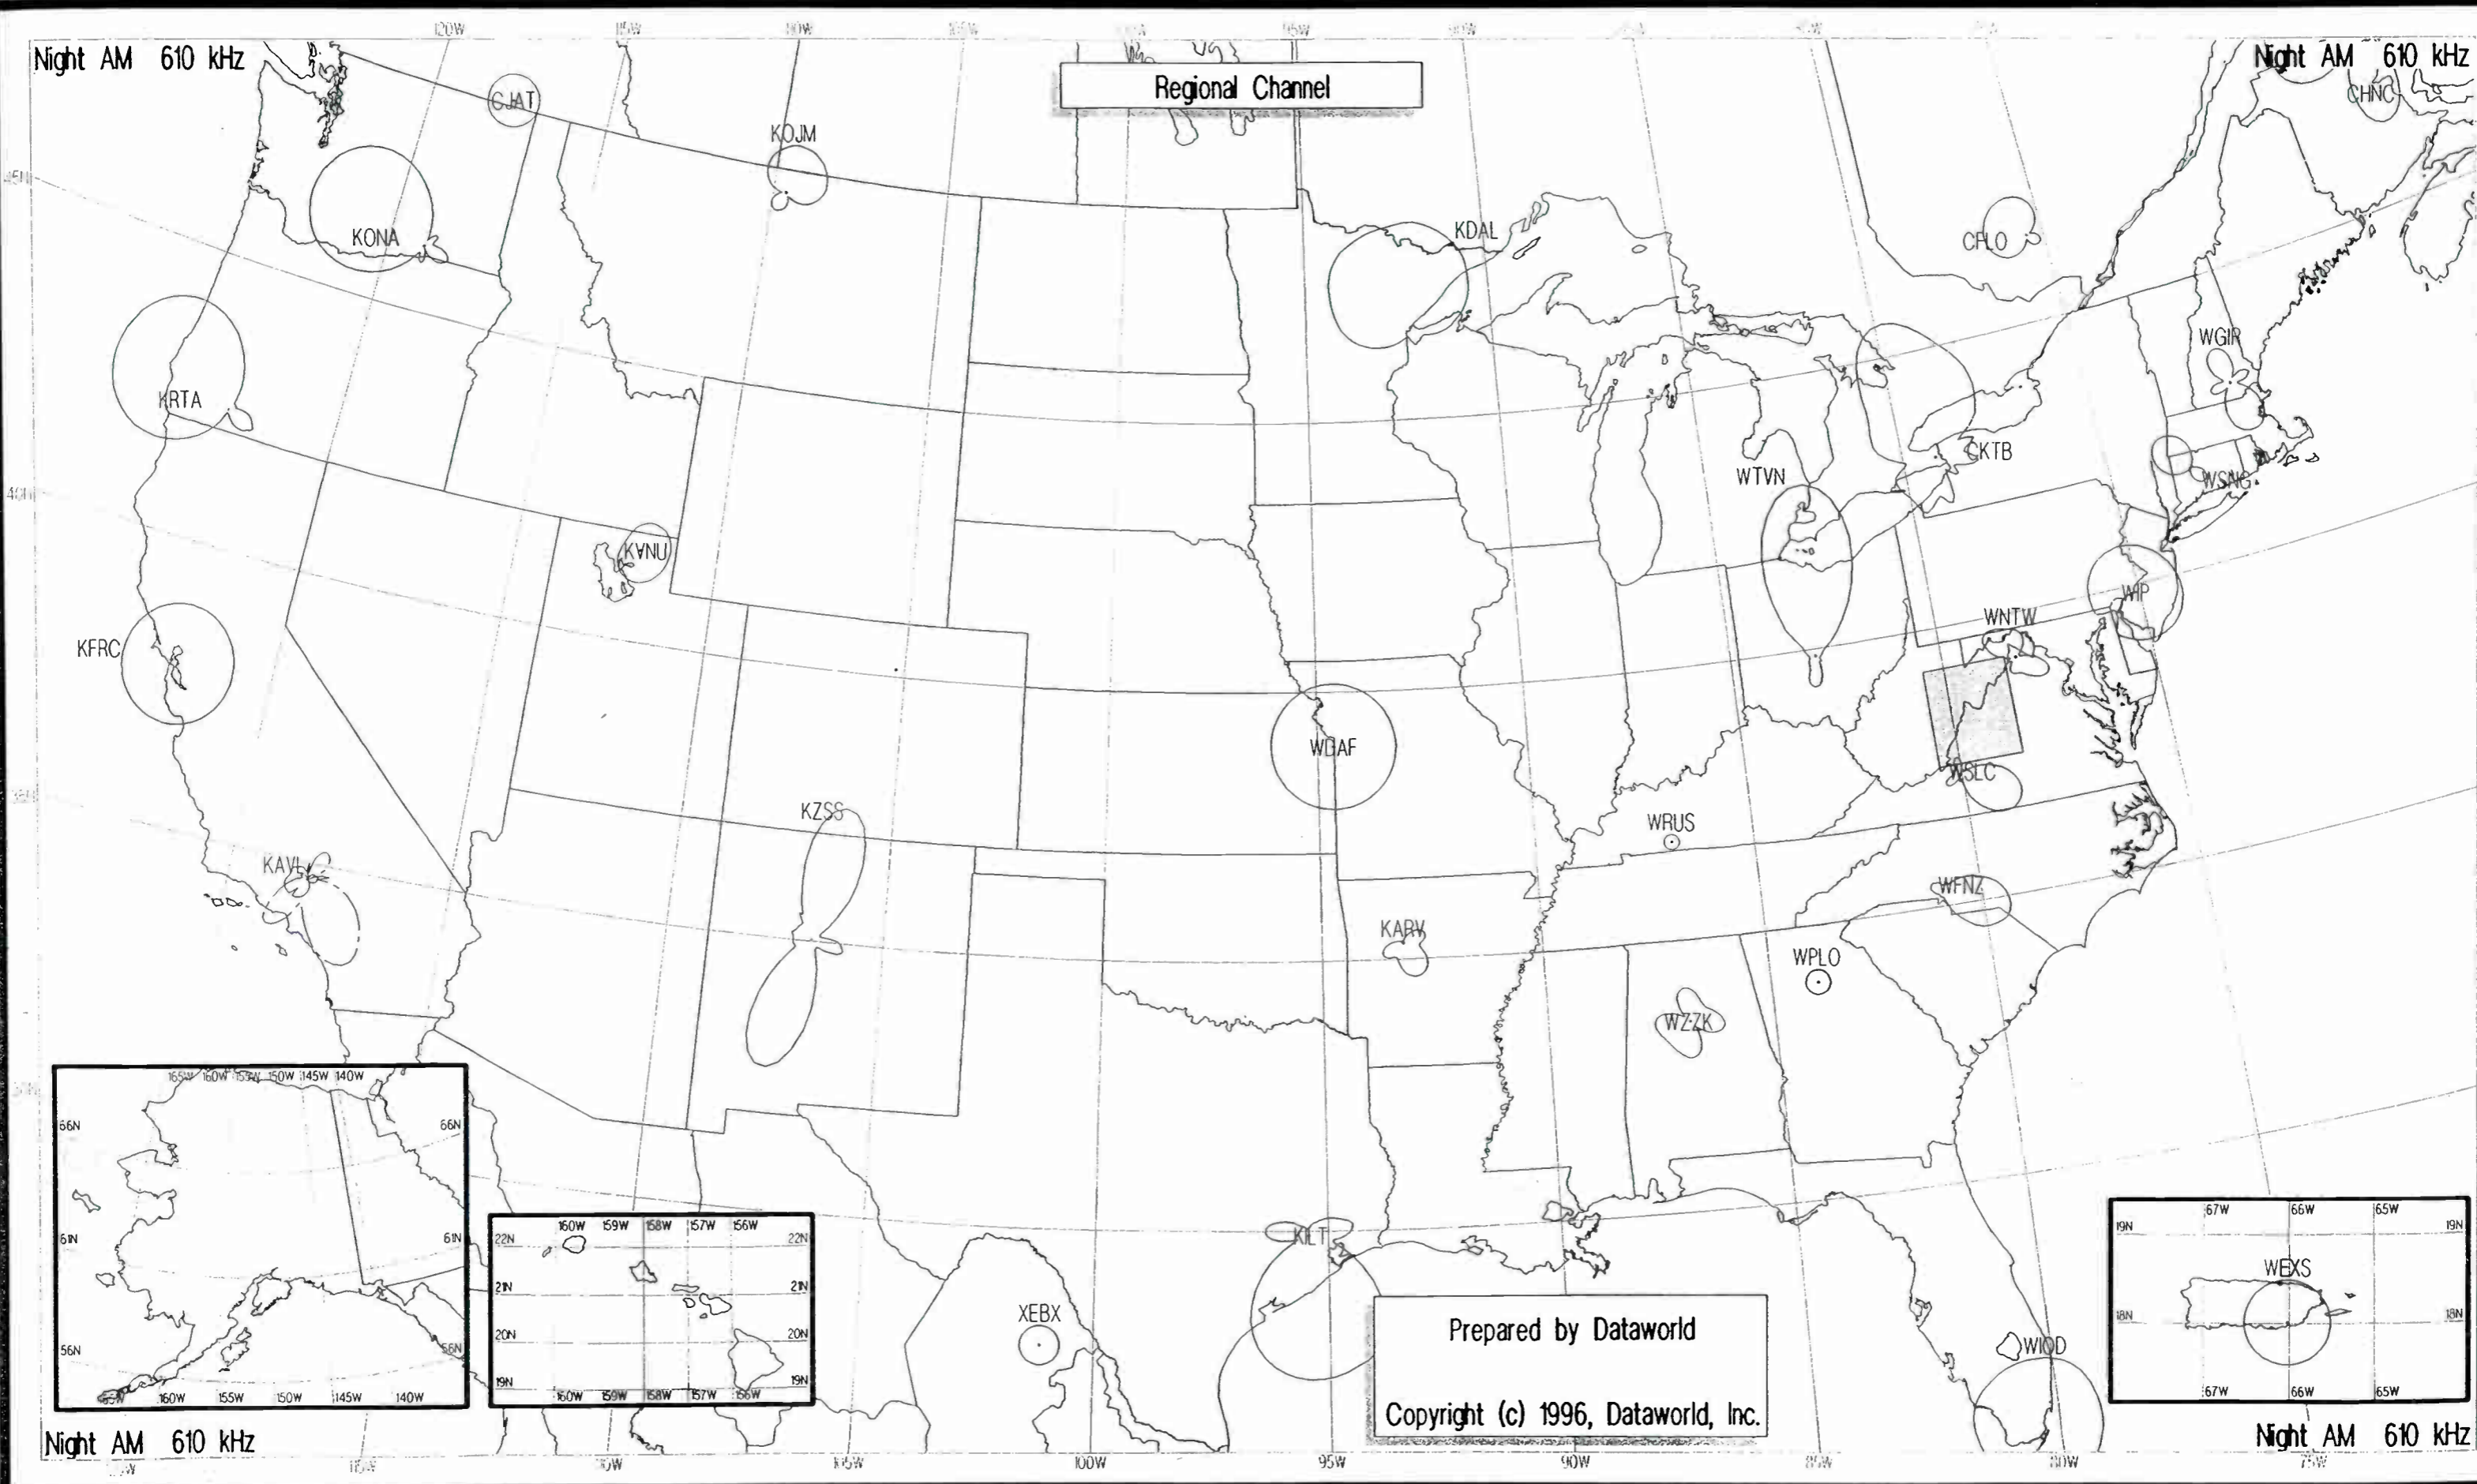

Day AM 600 kHz

Regional Channel

Prepared by Dataworld
 Copyright (c) 1996, Dataworld, Inc.

CMKA
 CMKV

Night AM 610 kHz

Night AM 610 kHz

Regional Channel

Prepared by Dataworld
 Copyright (c) 1996, Dataworld, Inc.