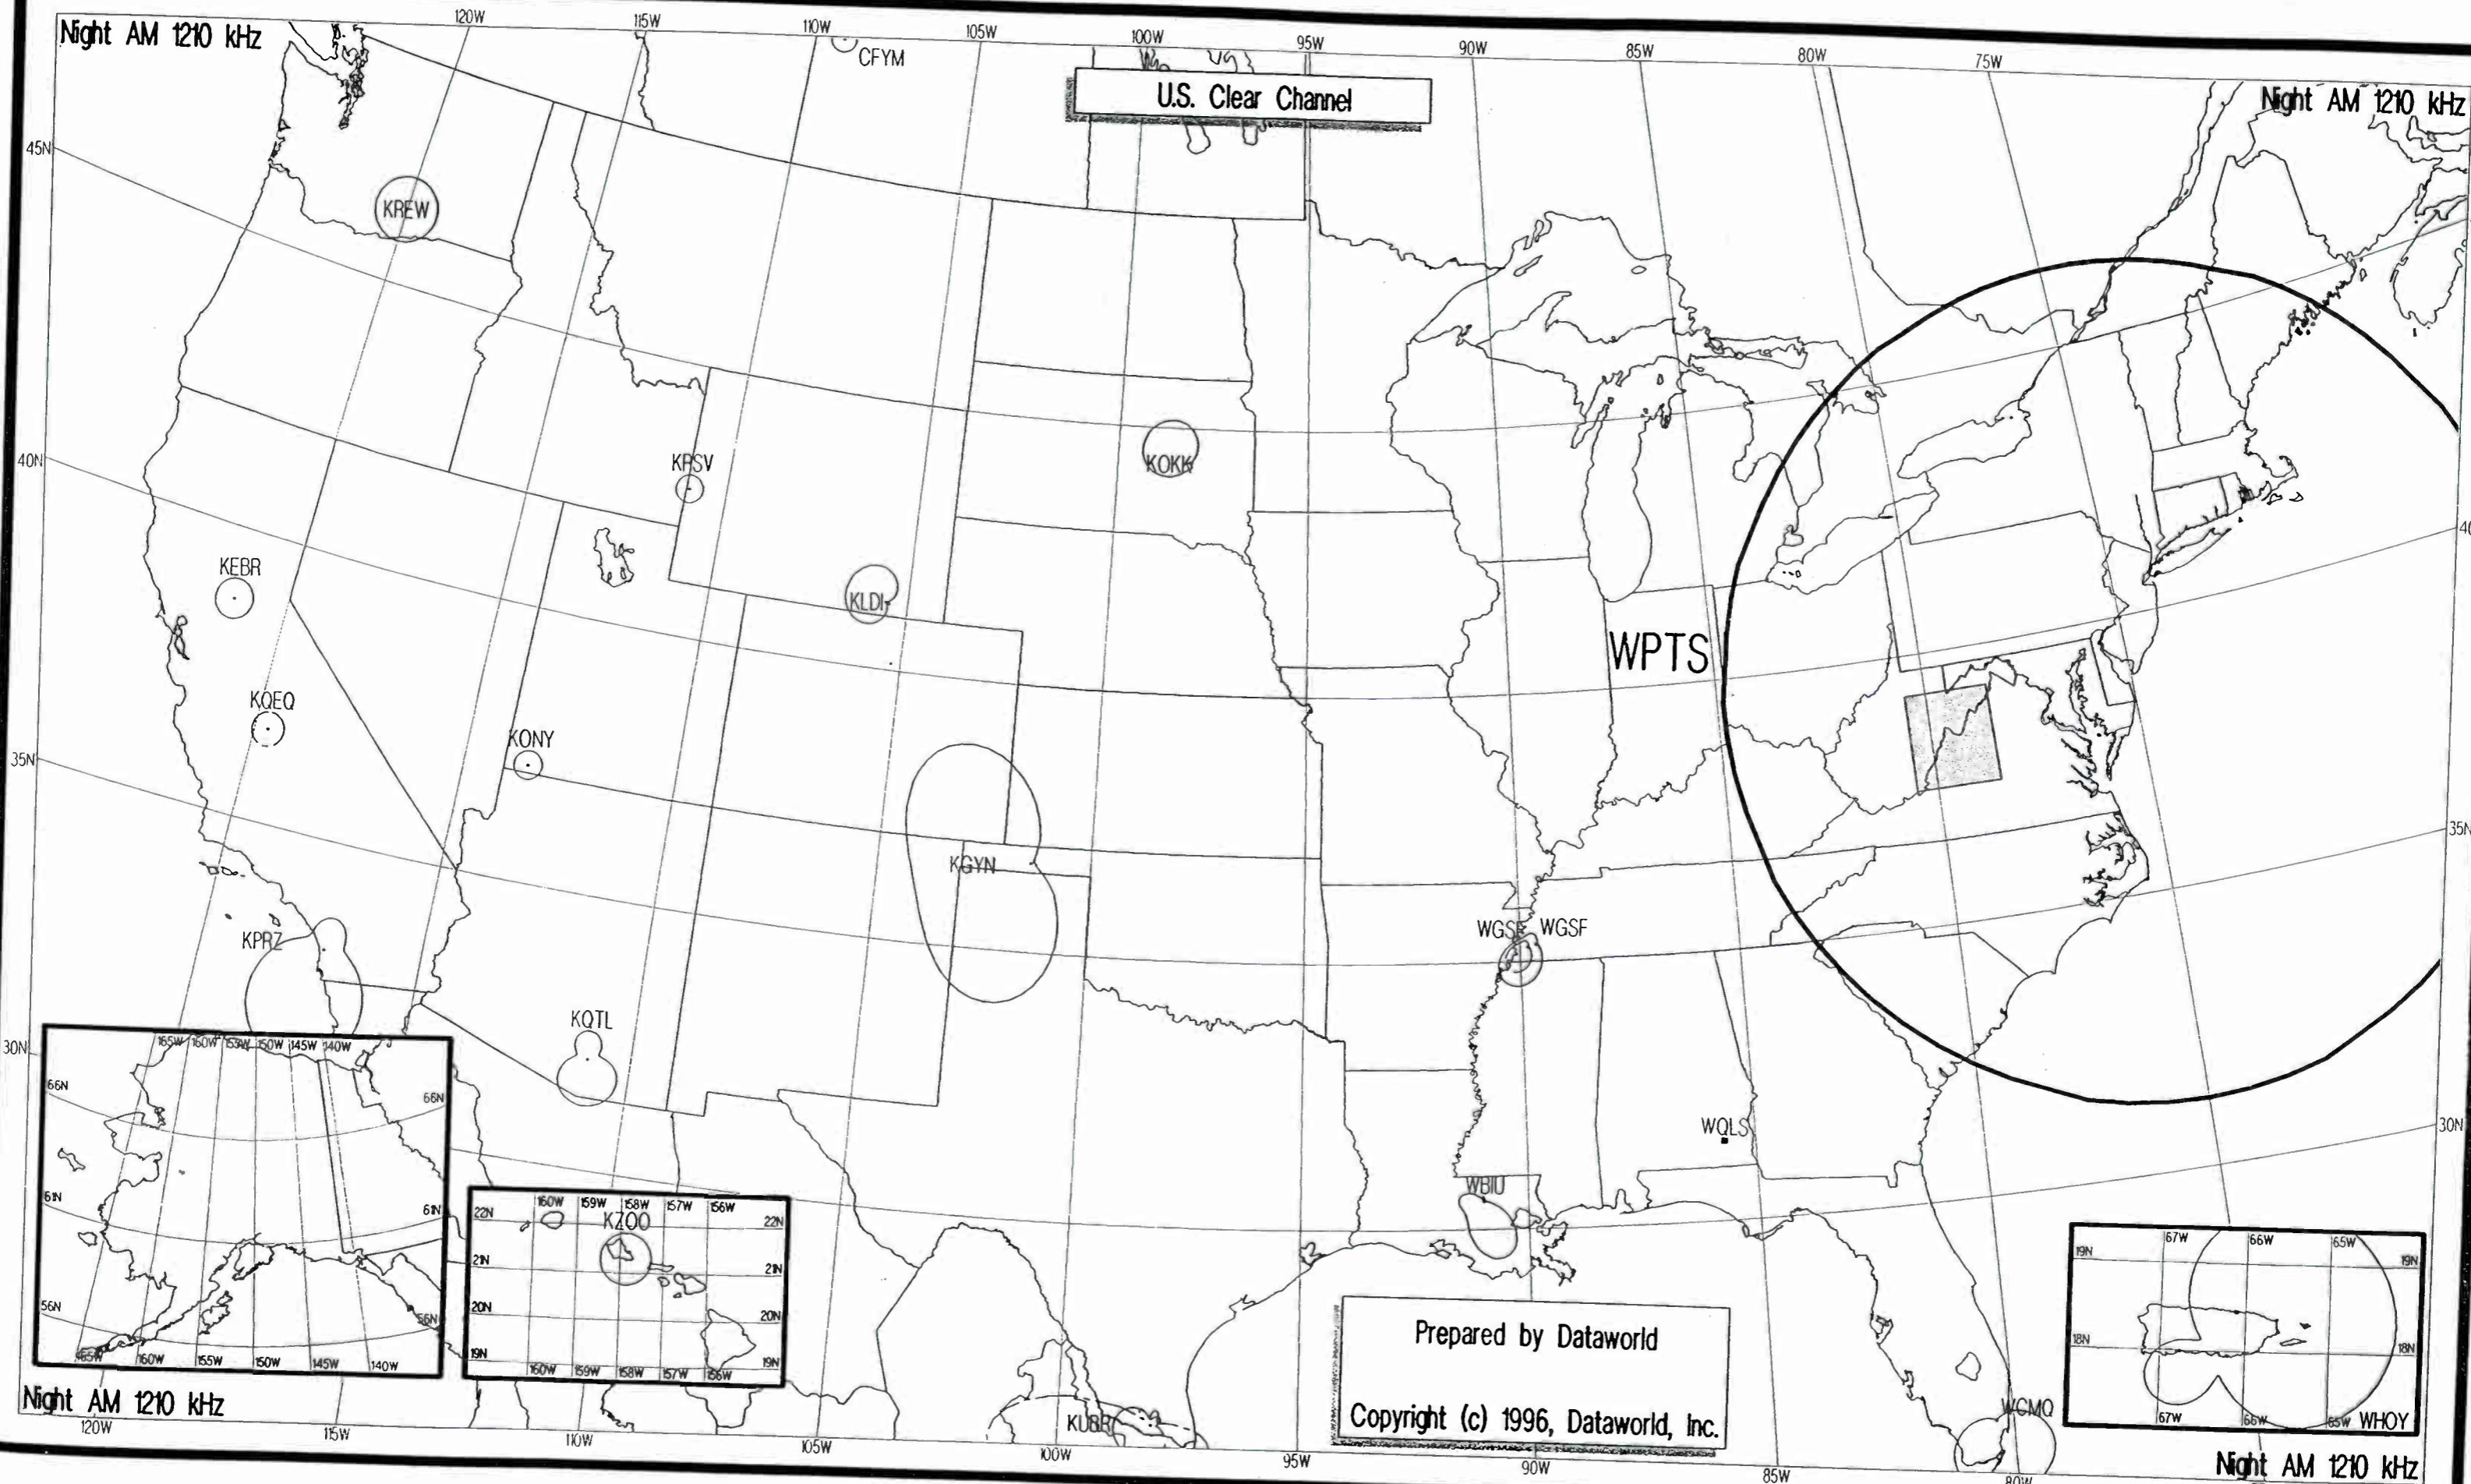

Night AM 1210 kHz

Night AM 1210 kHz

U.S. Clear Channel

Night AM 1210 kHz

Night AM 1210 kHz

Prepared by Dataworld
Copyright (c) 1996, Dataworld, Inc.