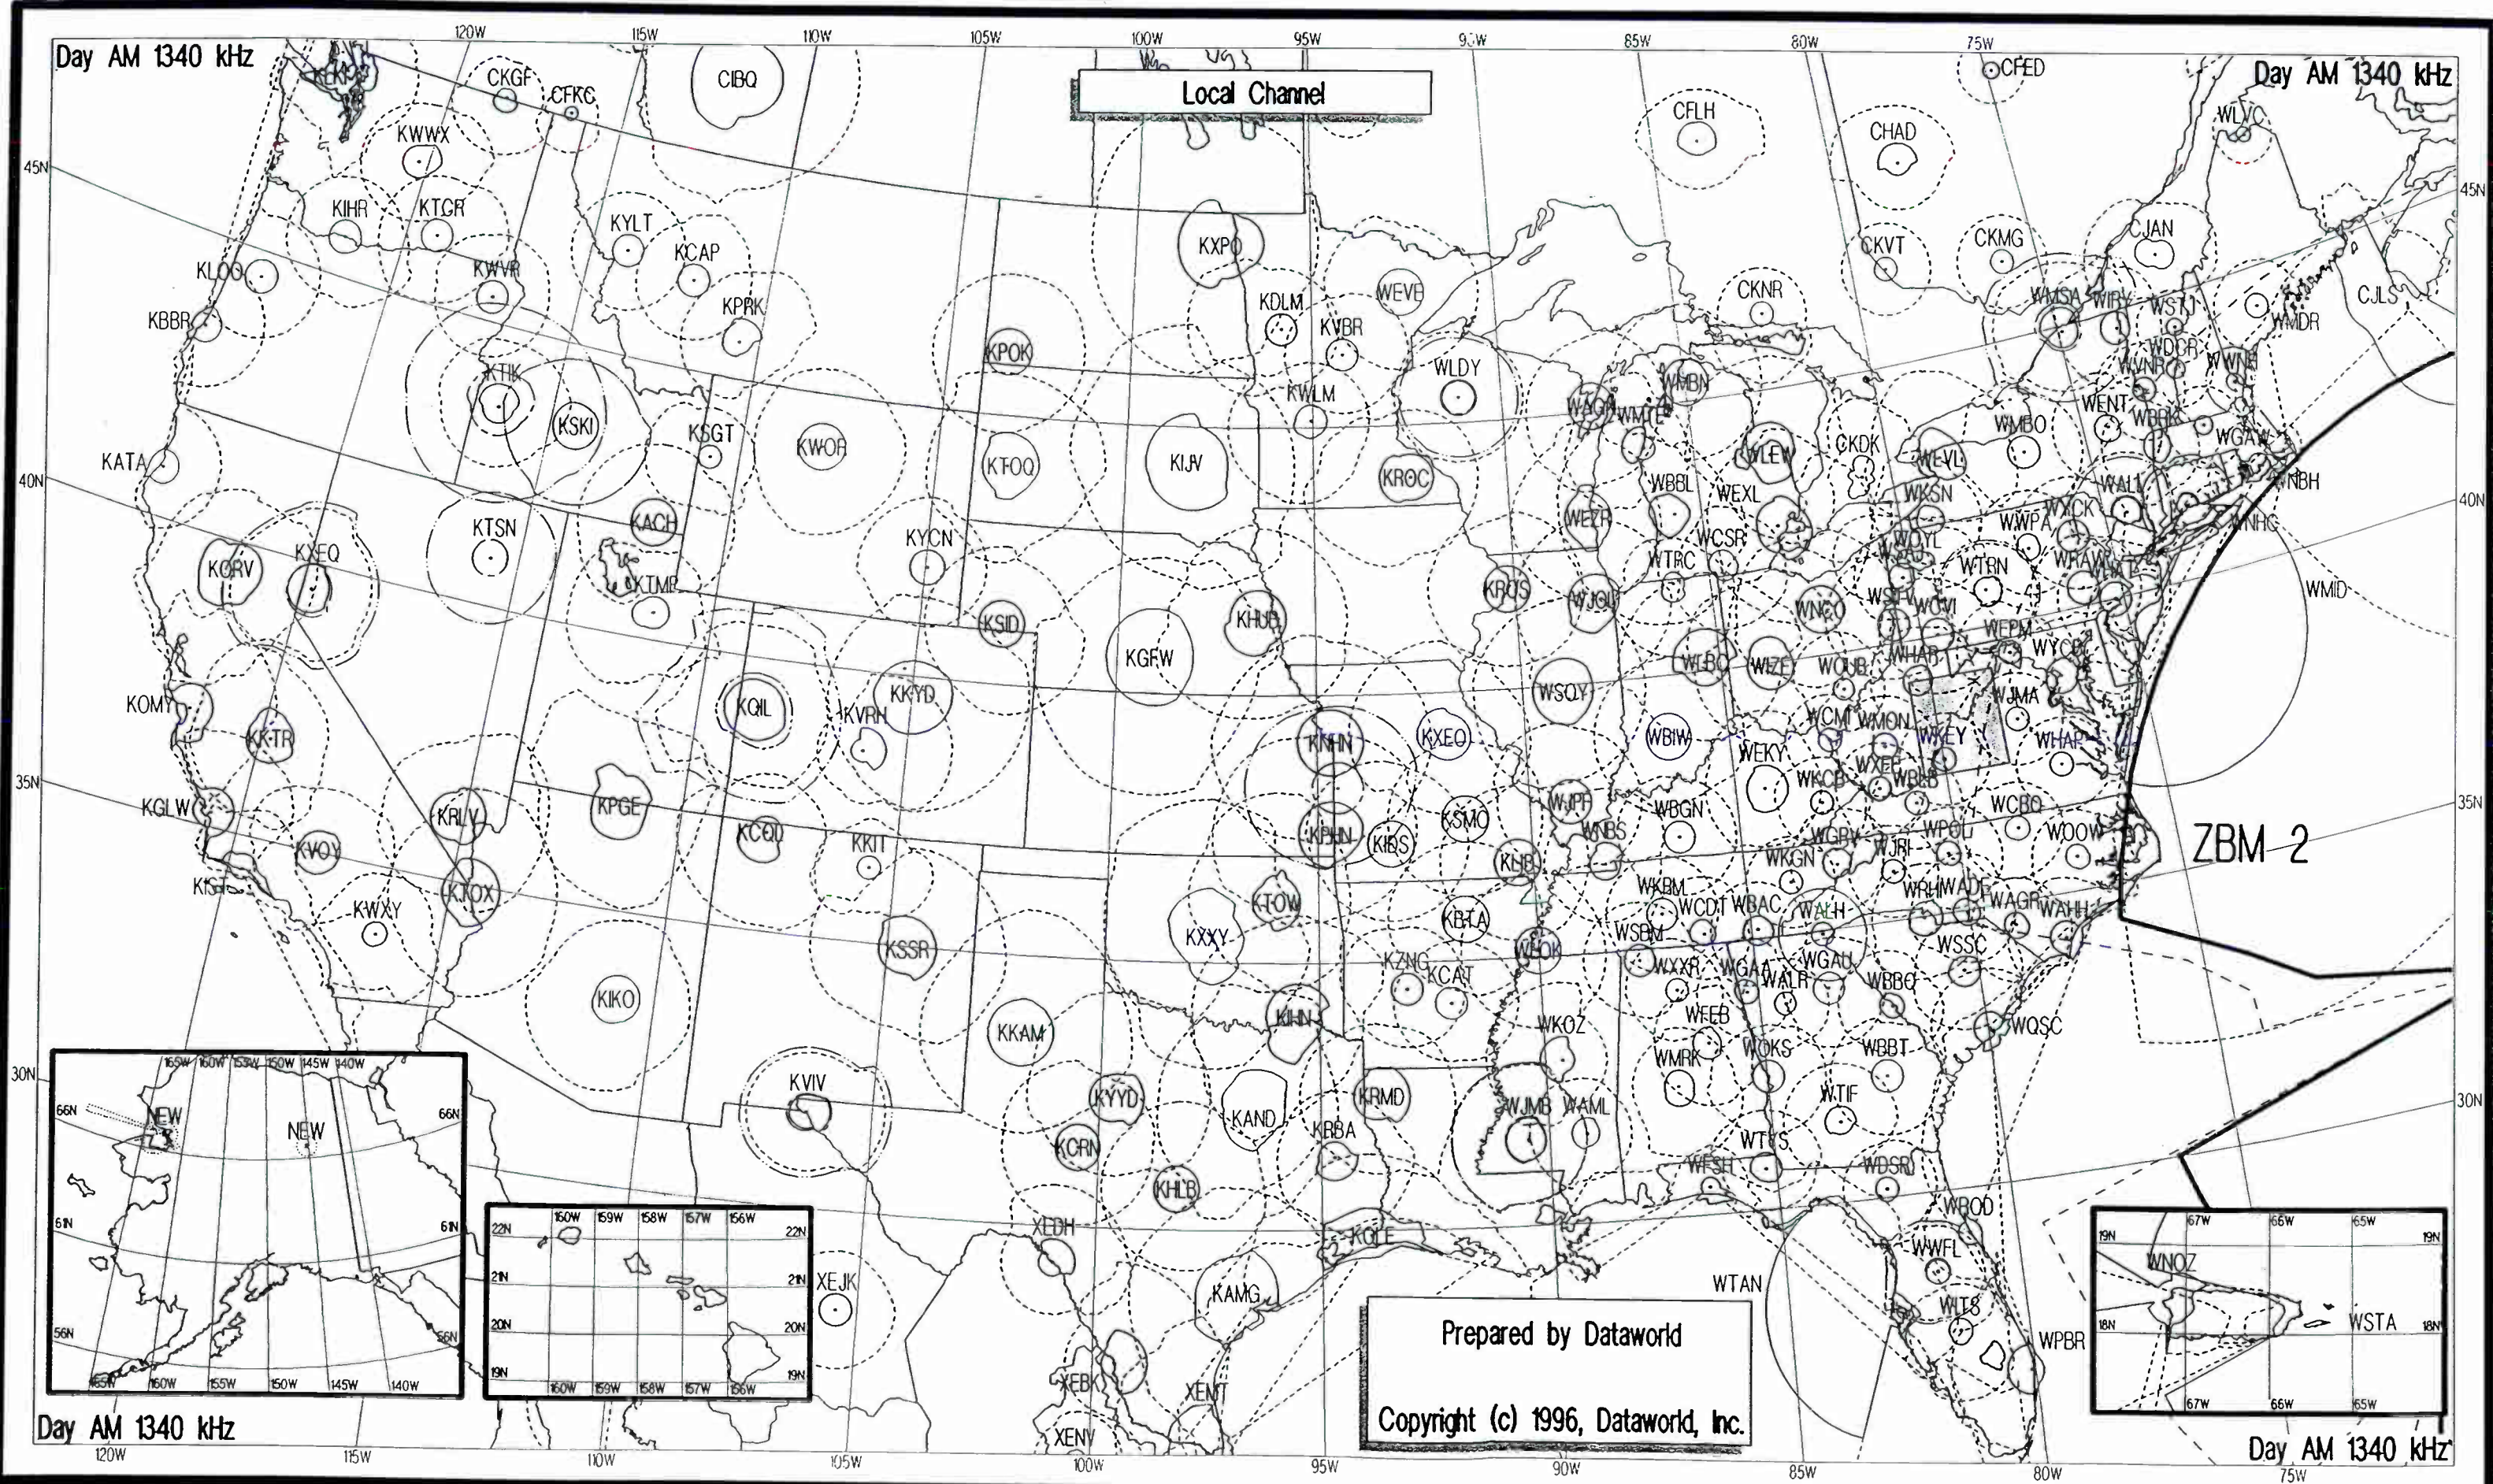

Day AM 1340 kHz

Day AM 1340 kHz

Local Channel

ZBM-2

Prepared by Dataworld
Copyright (c) 1996, Dataworld, Inc.

Day AM 1340 kHz

Day AM 1340 kHz