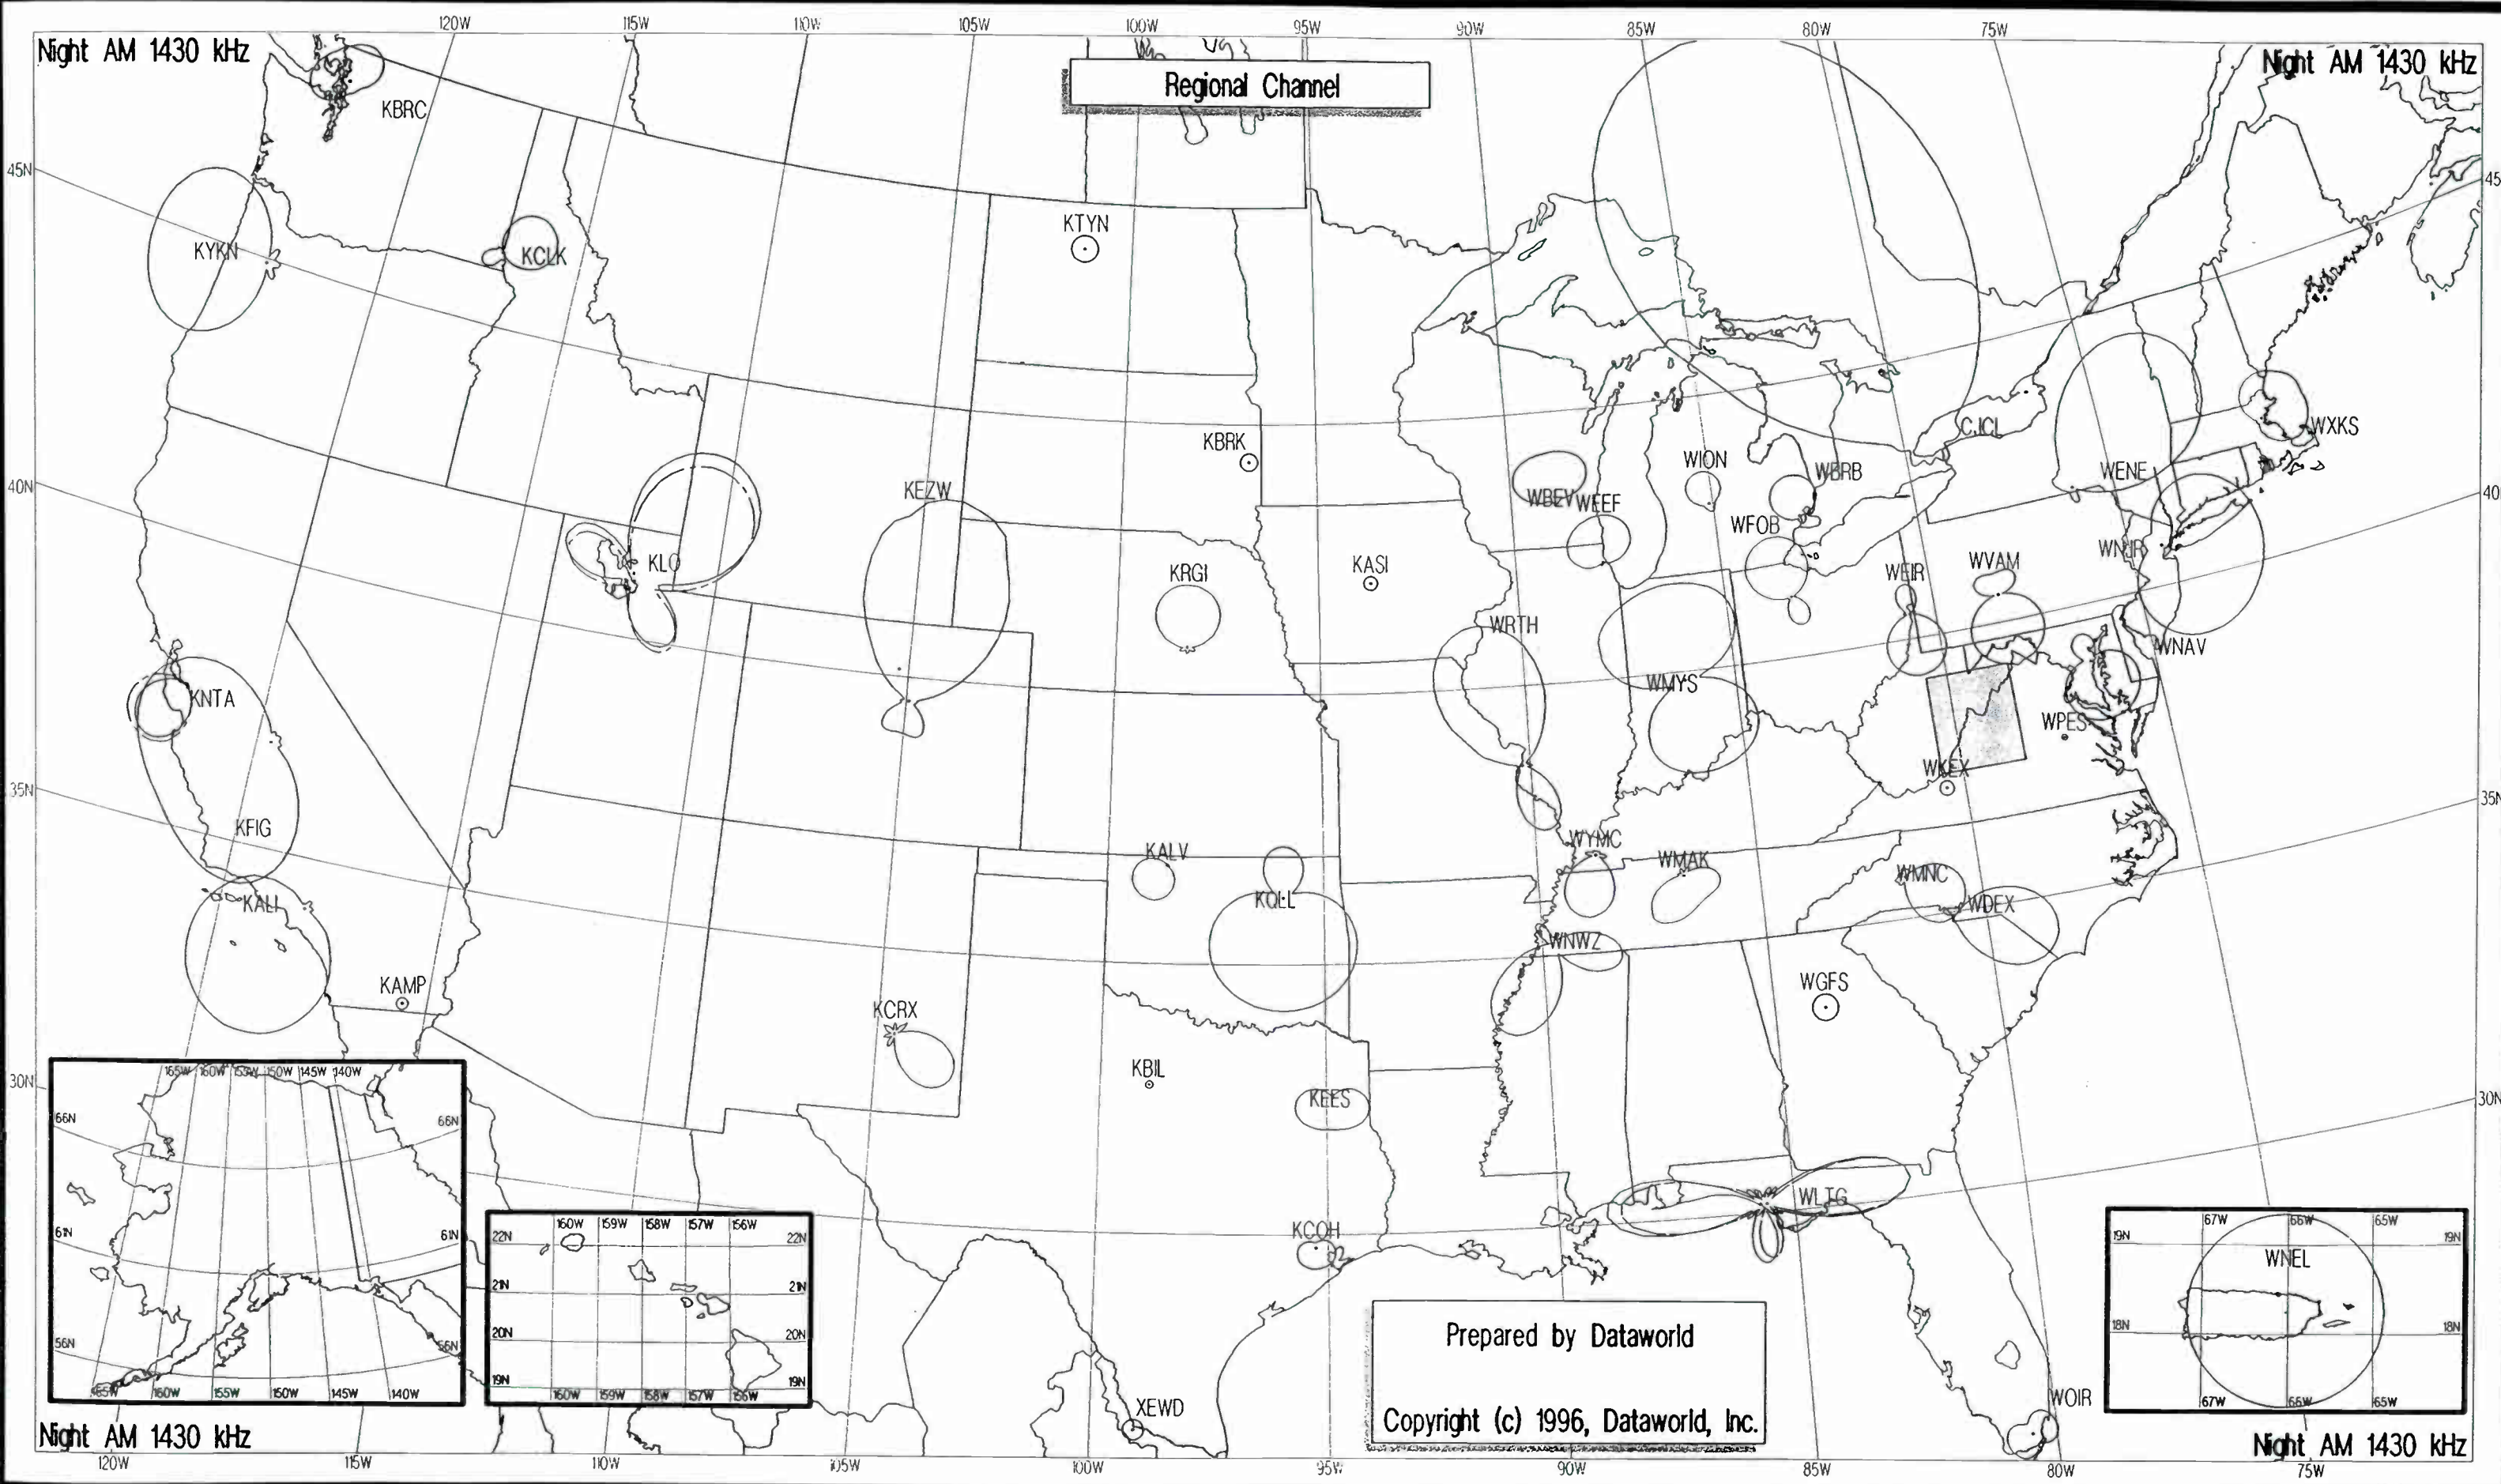

Night AM 1430 kHz

Night AM 1430 kHz

Regional Channel

Night AM 1430 kHz

Night AM 1430 kHz

Prepared by Dataworld
Copyright (c) 1996, Dataworld, Inc.