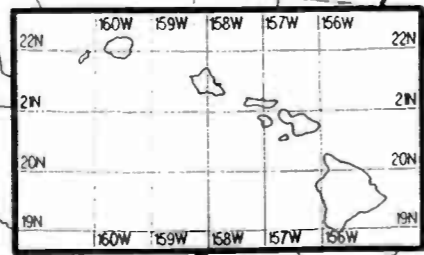

Night AM 640 kHz

Night AM 640 kHz

U.S. Clear Channel

Prepared by Dataworld
Copyright (c) 1996, Dataworld, Inc.

Night AM 640 kHz

Night AM 640 kHz