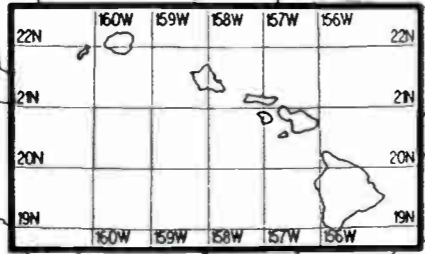

Night AM 1340 kHz

Night AM 1340 kHz

Local Channel

Prepared by Dataworld
Copyright (c) 1996, Dataworld, Inc.

Night AM 1340 kHz

Night AM 1340 kHz