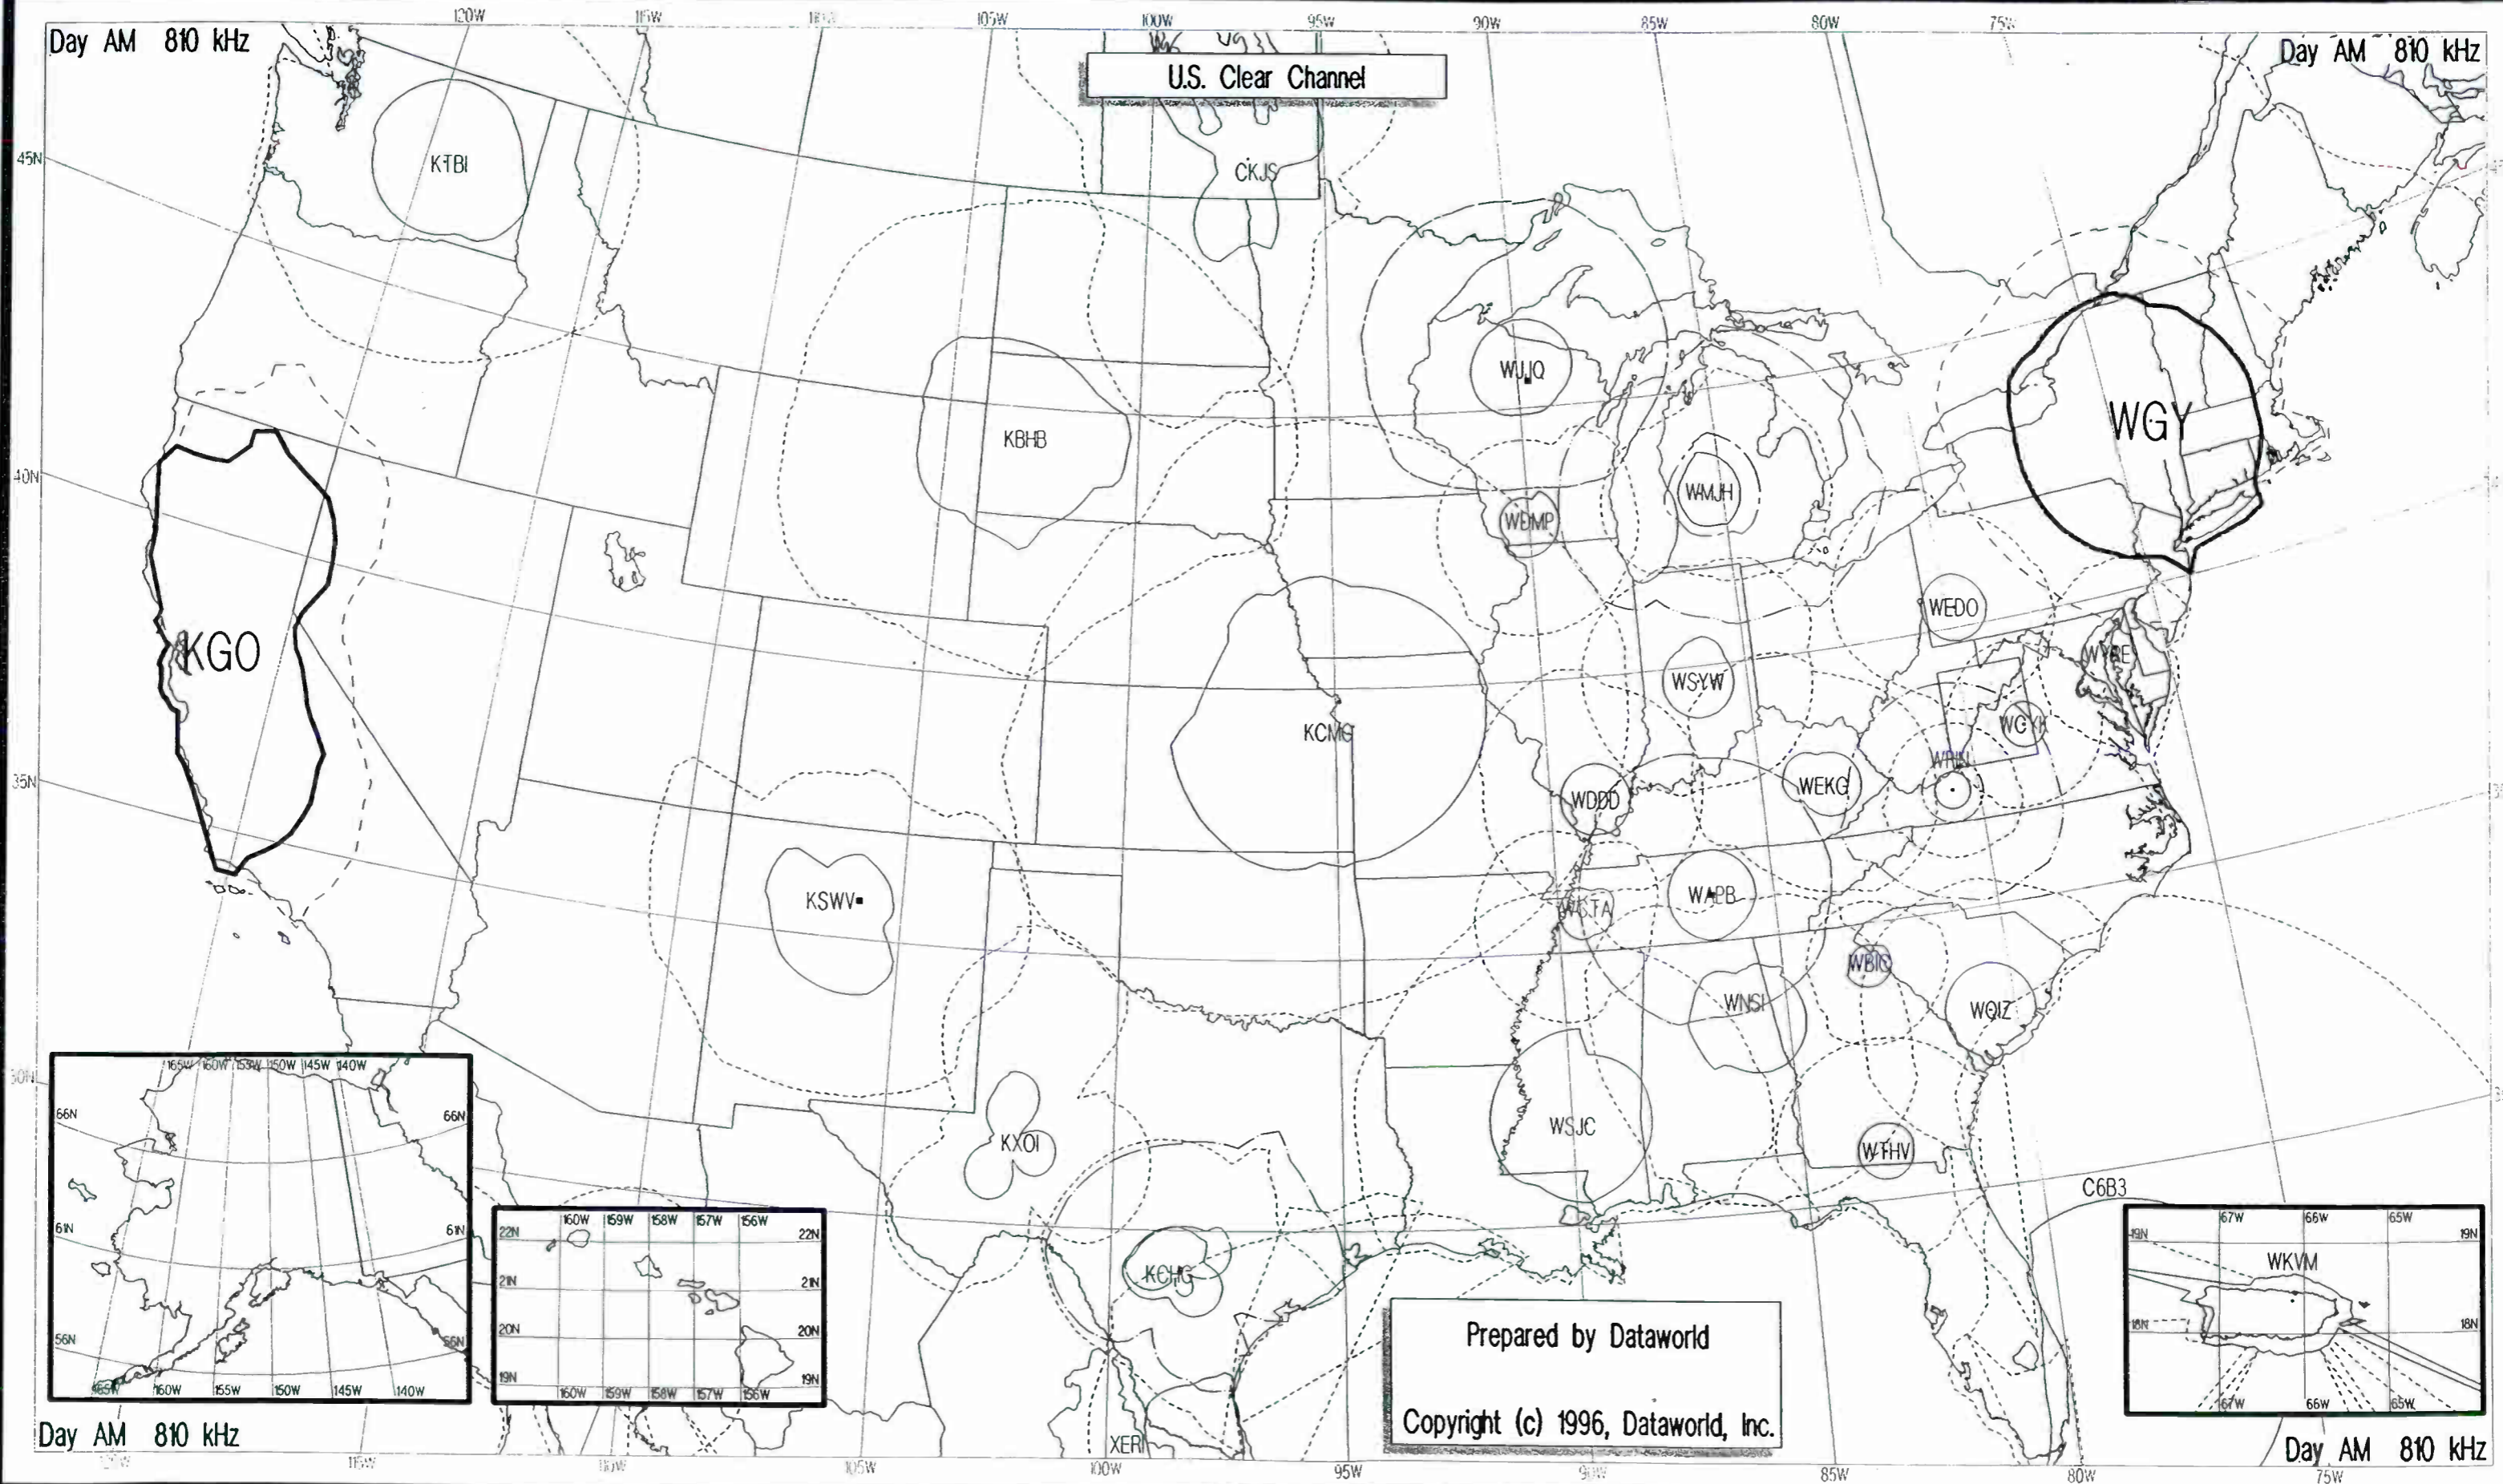

Day AM 810 kHz

Day AM 810 kHz

U.S. Clear Channel

Day AM 810 kHz

Day AM 810 kHz

Prepared by Dataworld
Copyright (c) 1996, Dataworld, Inc.