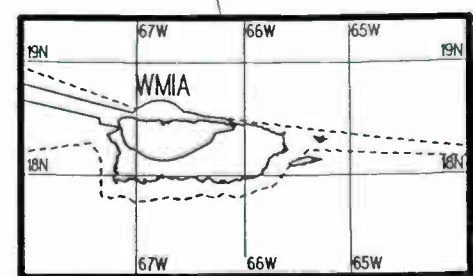

U.S./Canadian Clear Channel

Night AM 1070 kHz

Night AM 1070 kHz

Prepared by Dataworld
Copyright (c) 1996, Dataworld, Inc.

Day AM 1070 kHz

Day AM 1070 kHz

U.S./Canadian Clear Channel

Prepared by Dataworld
 Copyright (c) 1996, Dataworld, Inc.