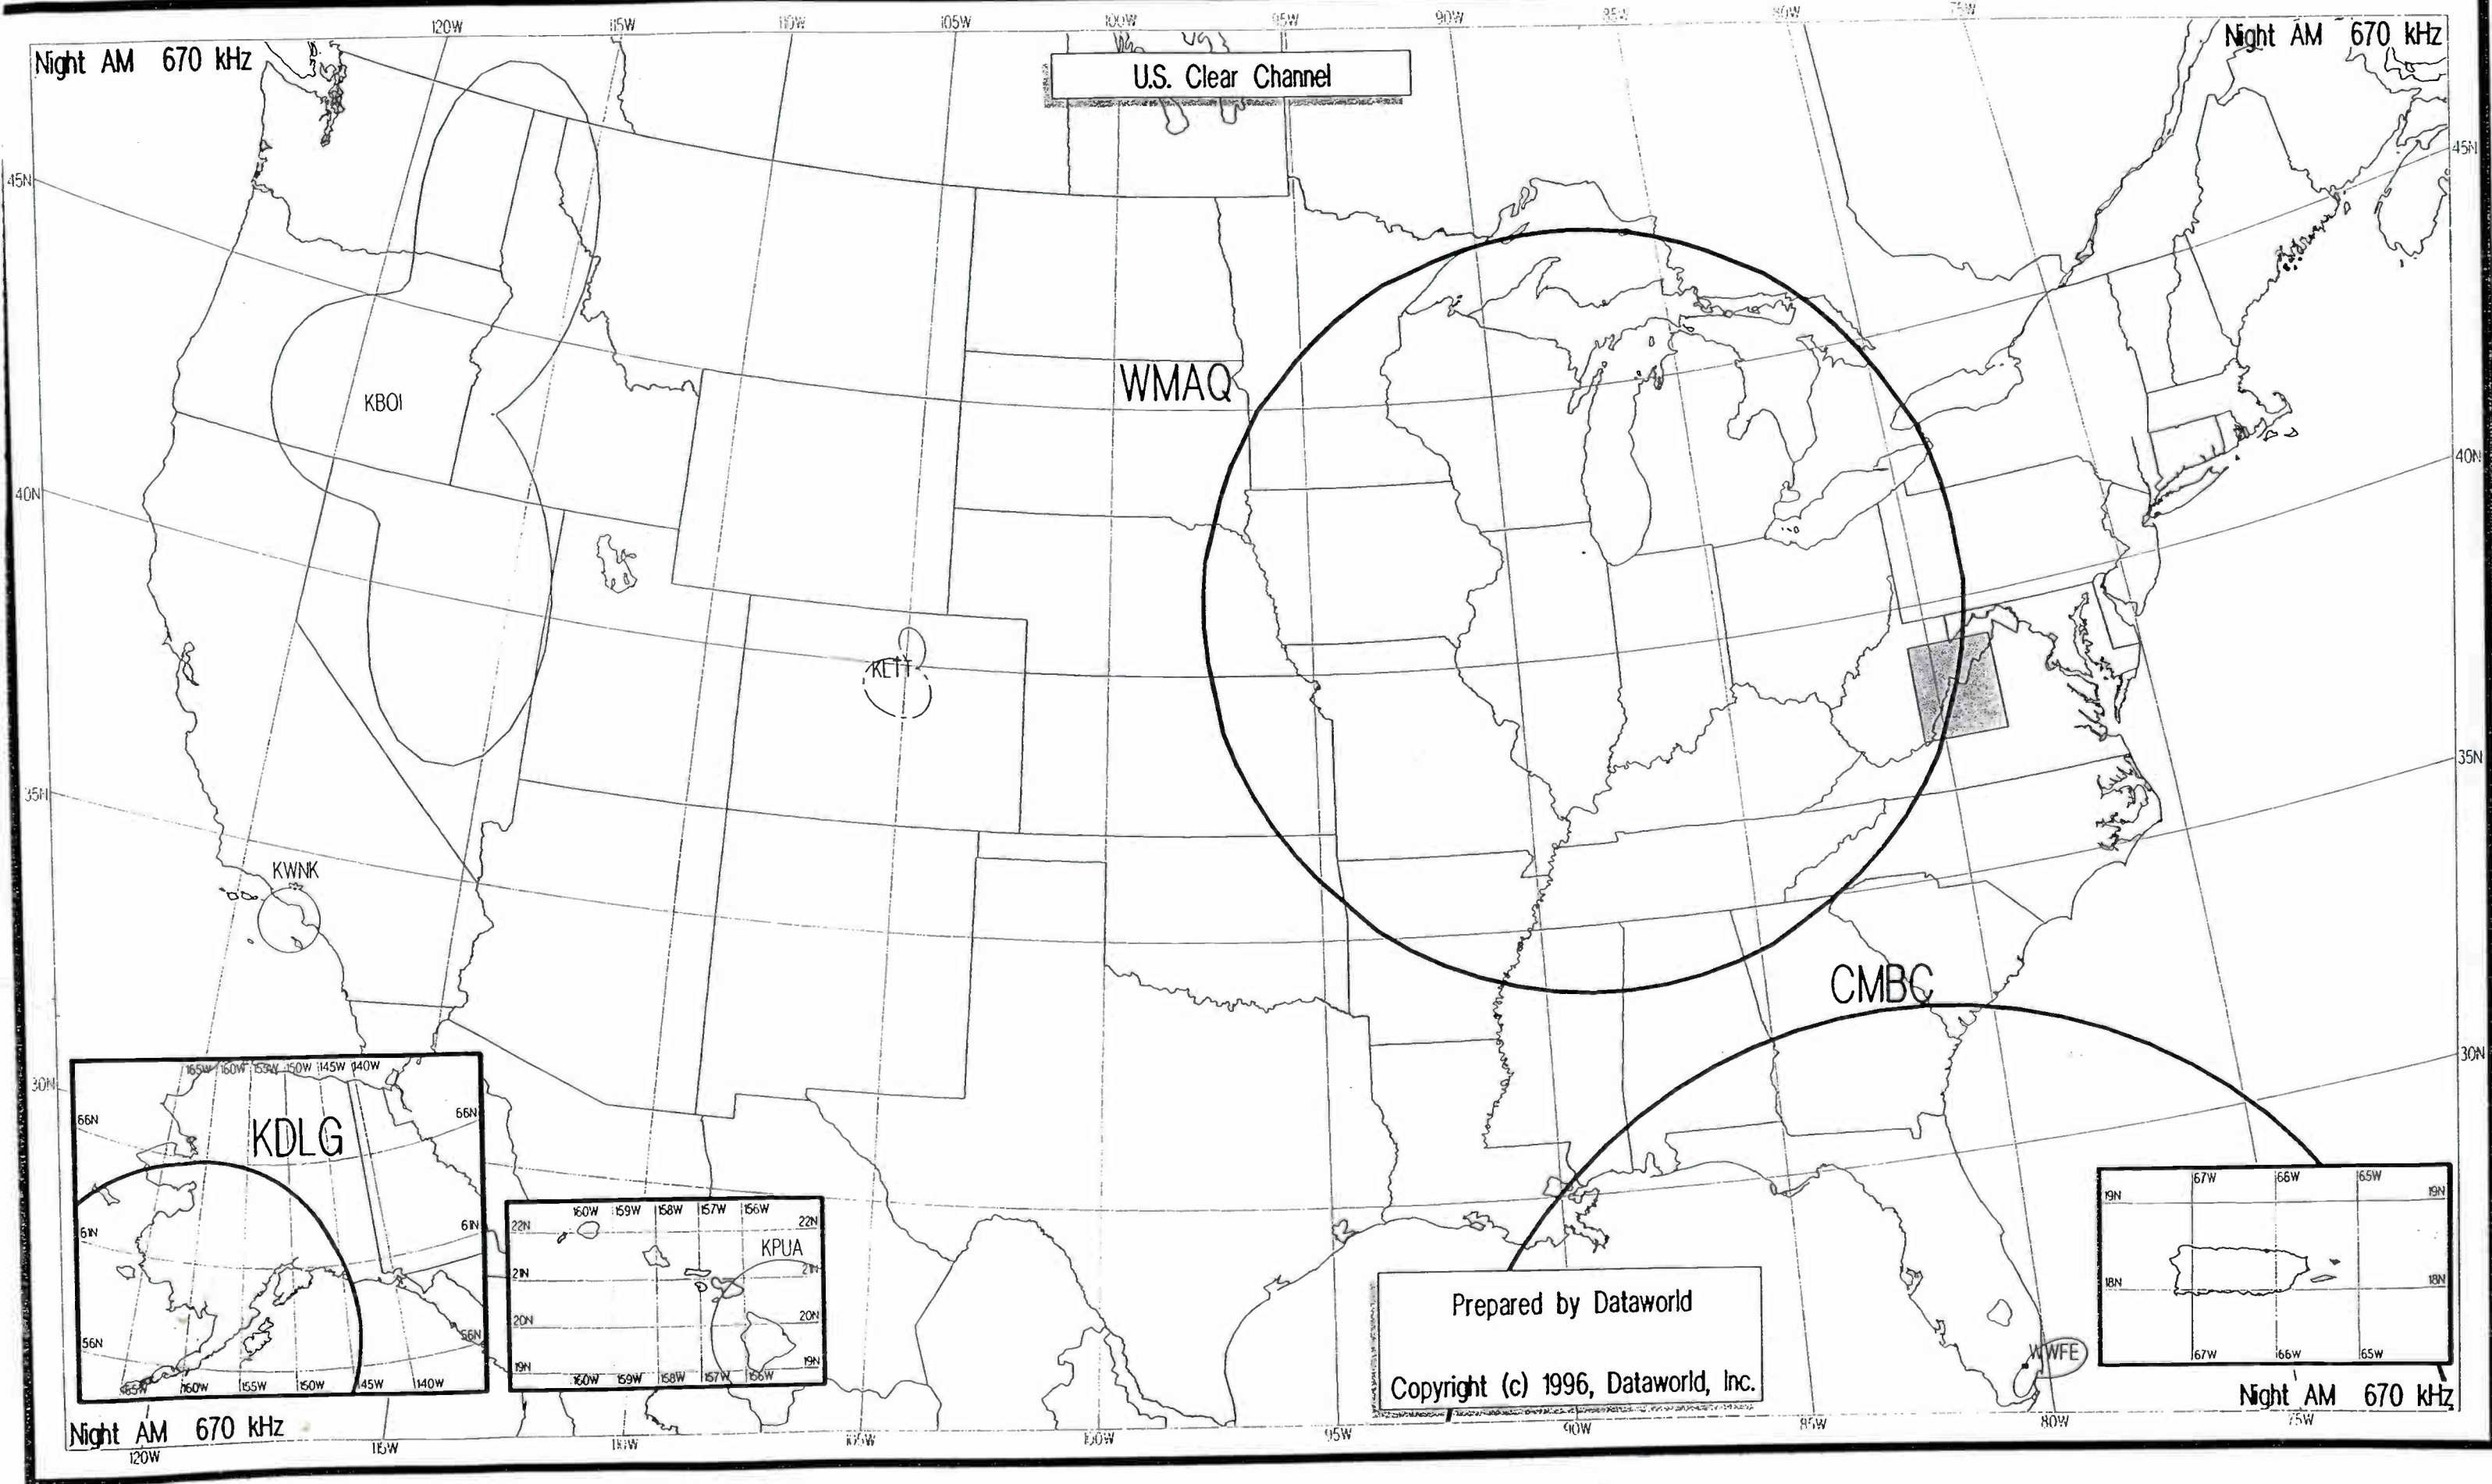

Night AM 670 kHz

Night AM 670 kHz

U.S. Clear Channel

Prepared by Dataworld
Copyright (c) 1996, Dataworld, Inc.

Night AM 670 kHz

Night AM 670 kHz