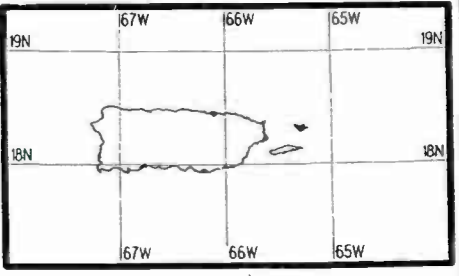

Day AM 570 kHz

Day AM 570 kHz

Regional Channel

Day AM 570 kHz

Day AM 570 kHz

Prepared by Dataworld
Copyright (c) 1996, Dataworld, Inc.