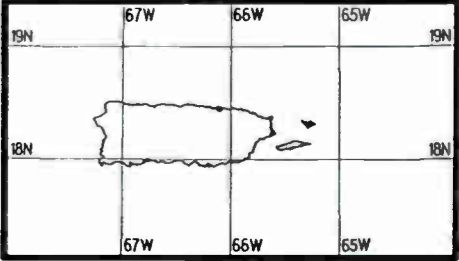

Prepared by Dataworld

Copyright (c) 1996, Dataworld, Inc.

Day AM 1300 kHz

Day AM 1300 kHz

Night AM 1310 kHz

Night AM 1310 kHz

Regional Channel

Prepared by Dataworld
 Copyright (c) 1996, Dataworld, Inc.