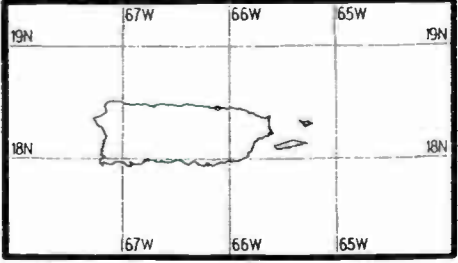

Night AM 640 kHz

Night AM 640 kHz

U.S. Clear Channel

Prepared by Dataworld
Copyright (c) 1996, Dataworld, Inc.

Night AM 640 kHz

Night AM 640 kHz