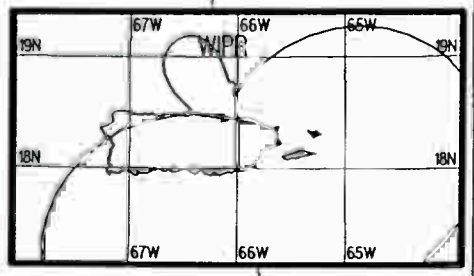

Prepared by Dataworld
 Copyright (c) 1996, Dataworld, Inc.

Night AM 930 kHz

Night AM 930 kHz

Night AM 940 kHz

Night AM 940 kHz

Canadian/Mexican Clear Channel

Prepared by Dataworld
 Copyright (c) 1996, Dataworld, Inc.