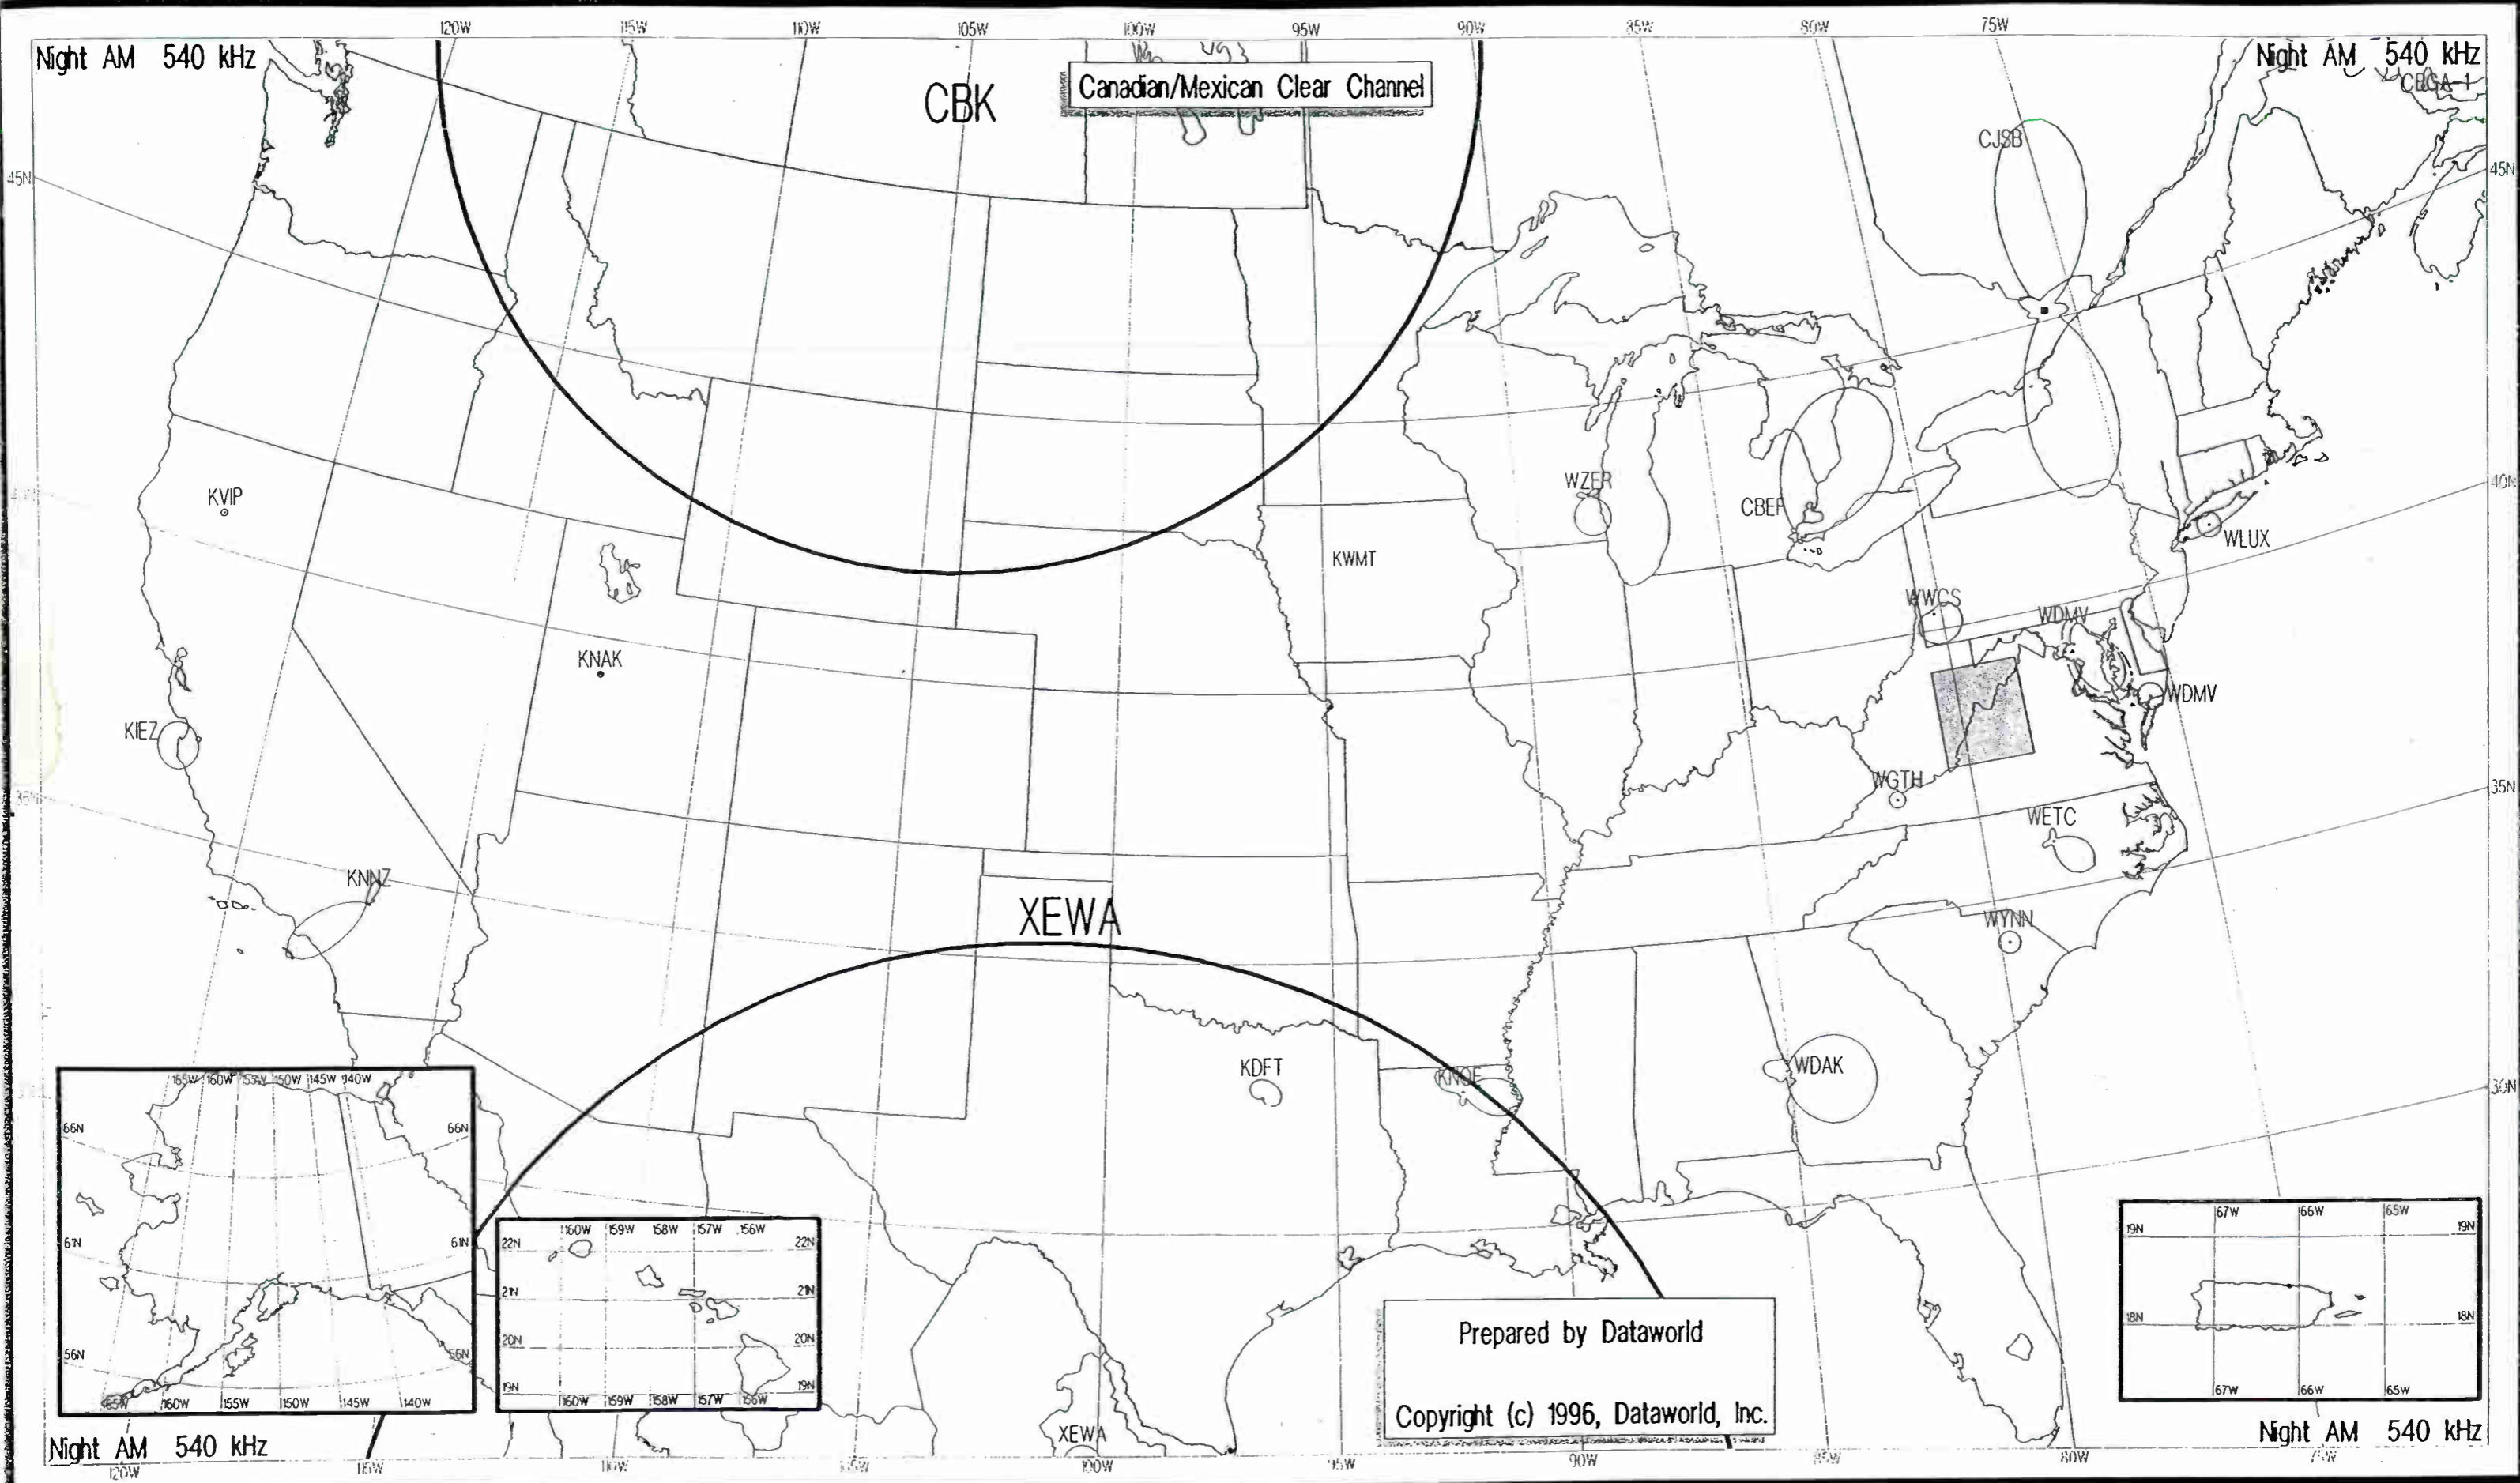

Night AM 540 kHz

Night AM 540 kHz

CBK

Canadian/Mexican Clear Channel

CBGA-1

Night AM 540 kHz

Night AM 540 kHz

Prepared by Dataworld

Copyright (c) 1996, Dataworld, Inc.