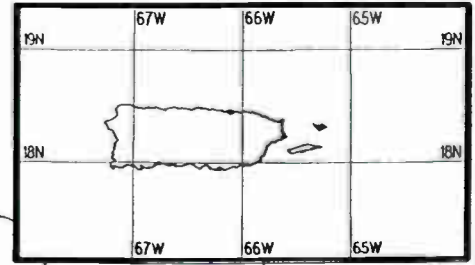

Night AM 1560 kHz

Night AM 1560 kHz

U.S. Clear Channel

Prepared by Dataworld
Copyright (c) 1996, Dataworld, Inc.

Night AM 1560 kHz

Night AM 1560 kHz