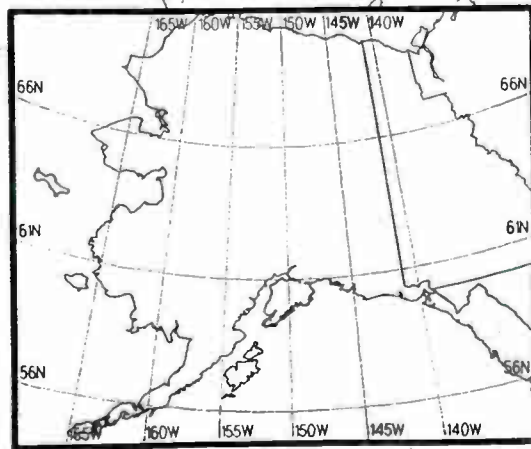

XEPQ

KURY

Prepared by Dataworld
 Copyright (c) 1996, Dataworld, Inc.

Night AM 710 kHz

Night AM 710 kHz

Day AM 710 kHz

Day AM 710 kHz

U.S. Clear Channel