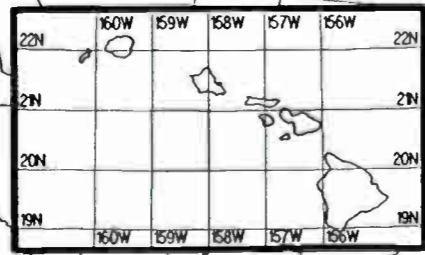

Night AM 930 kHz

Night AM 930 kHz

Regional Channel

Prepared by Dataworld
Copyright (c) 1996, Dataworld, Inc.

Night AM 930 kHz

Night AM 930 kHz