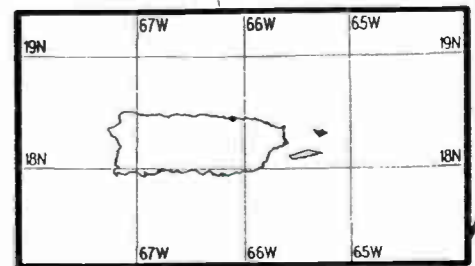

Day AM 810 kHz

U.S. Clear Channel

Day AM 810 kHz

Day AM 810 kHz

Prepared by Dataworld
 Copyright (c) 1996, Dataworld, Inc.

Night AM 820 kHz

Night AM 820 kHz

U.S. Clear Channel