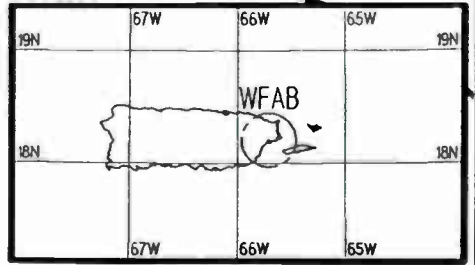

Night AM 890 kHz

Night AM 890 kHz

U.S. Clear Channel

Prepared by Dataworld
Copyright (c) 1996, Dataworld, Inc.

Night AM 890 kHz

Night AM 890 kHz