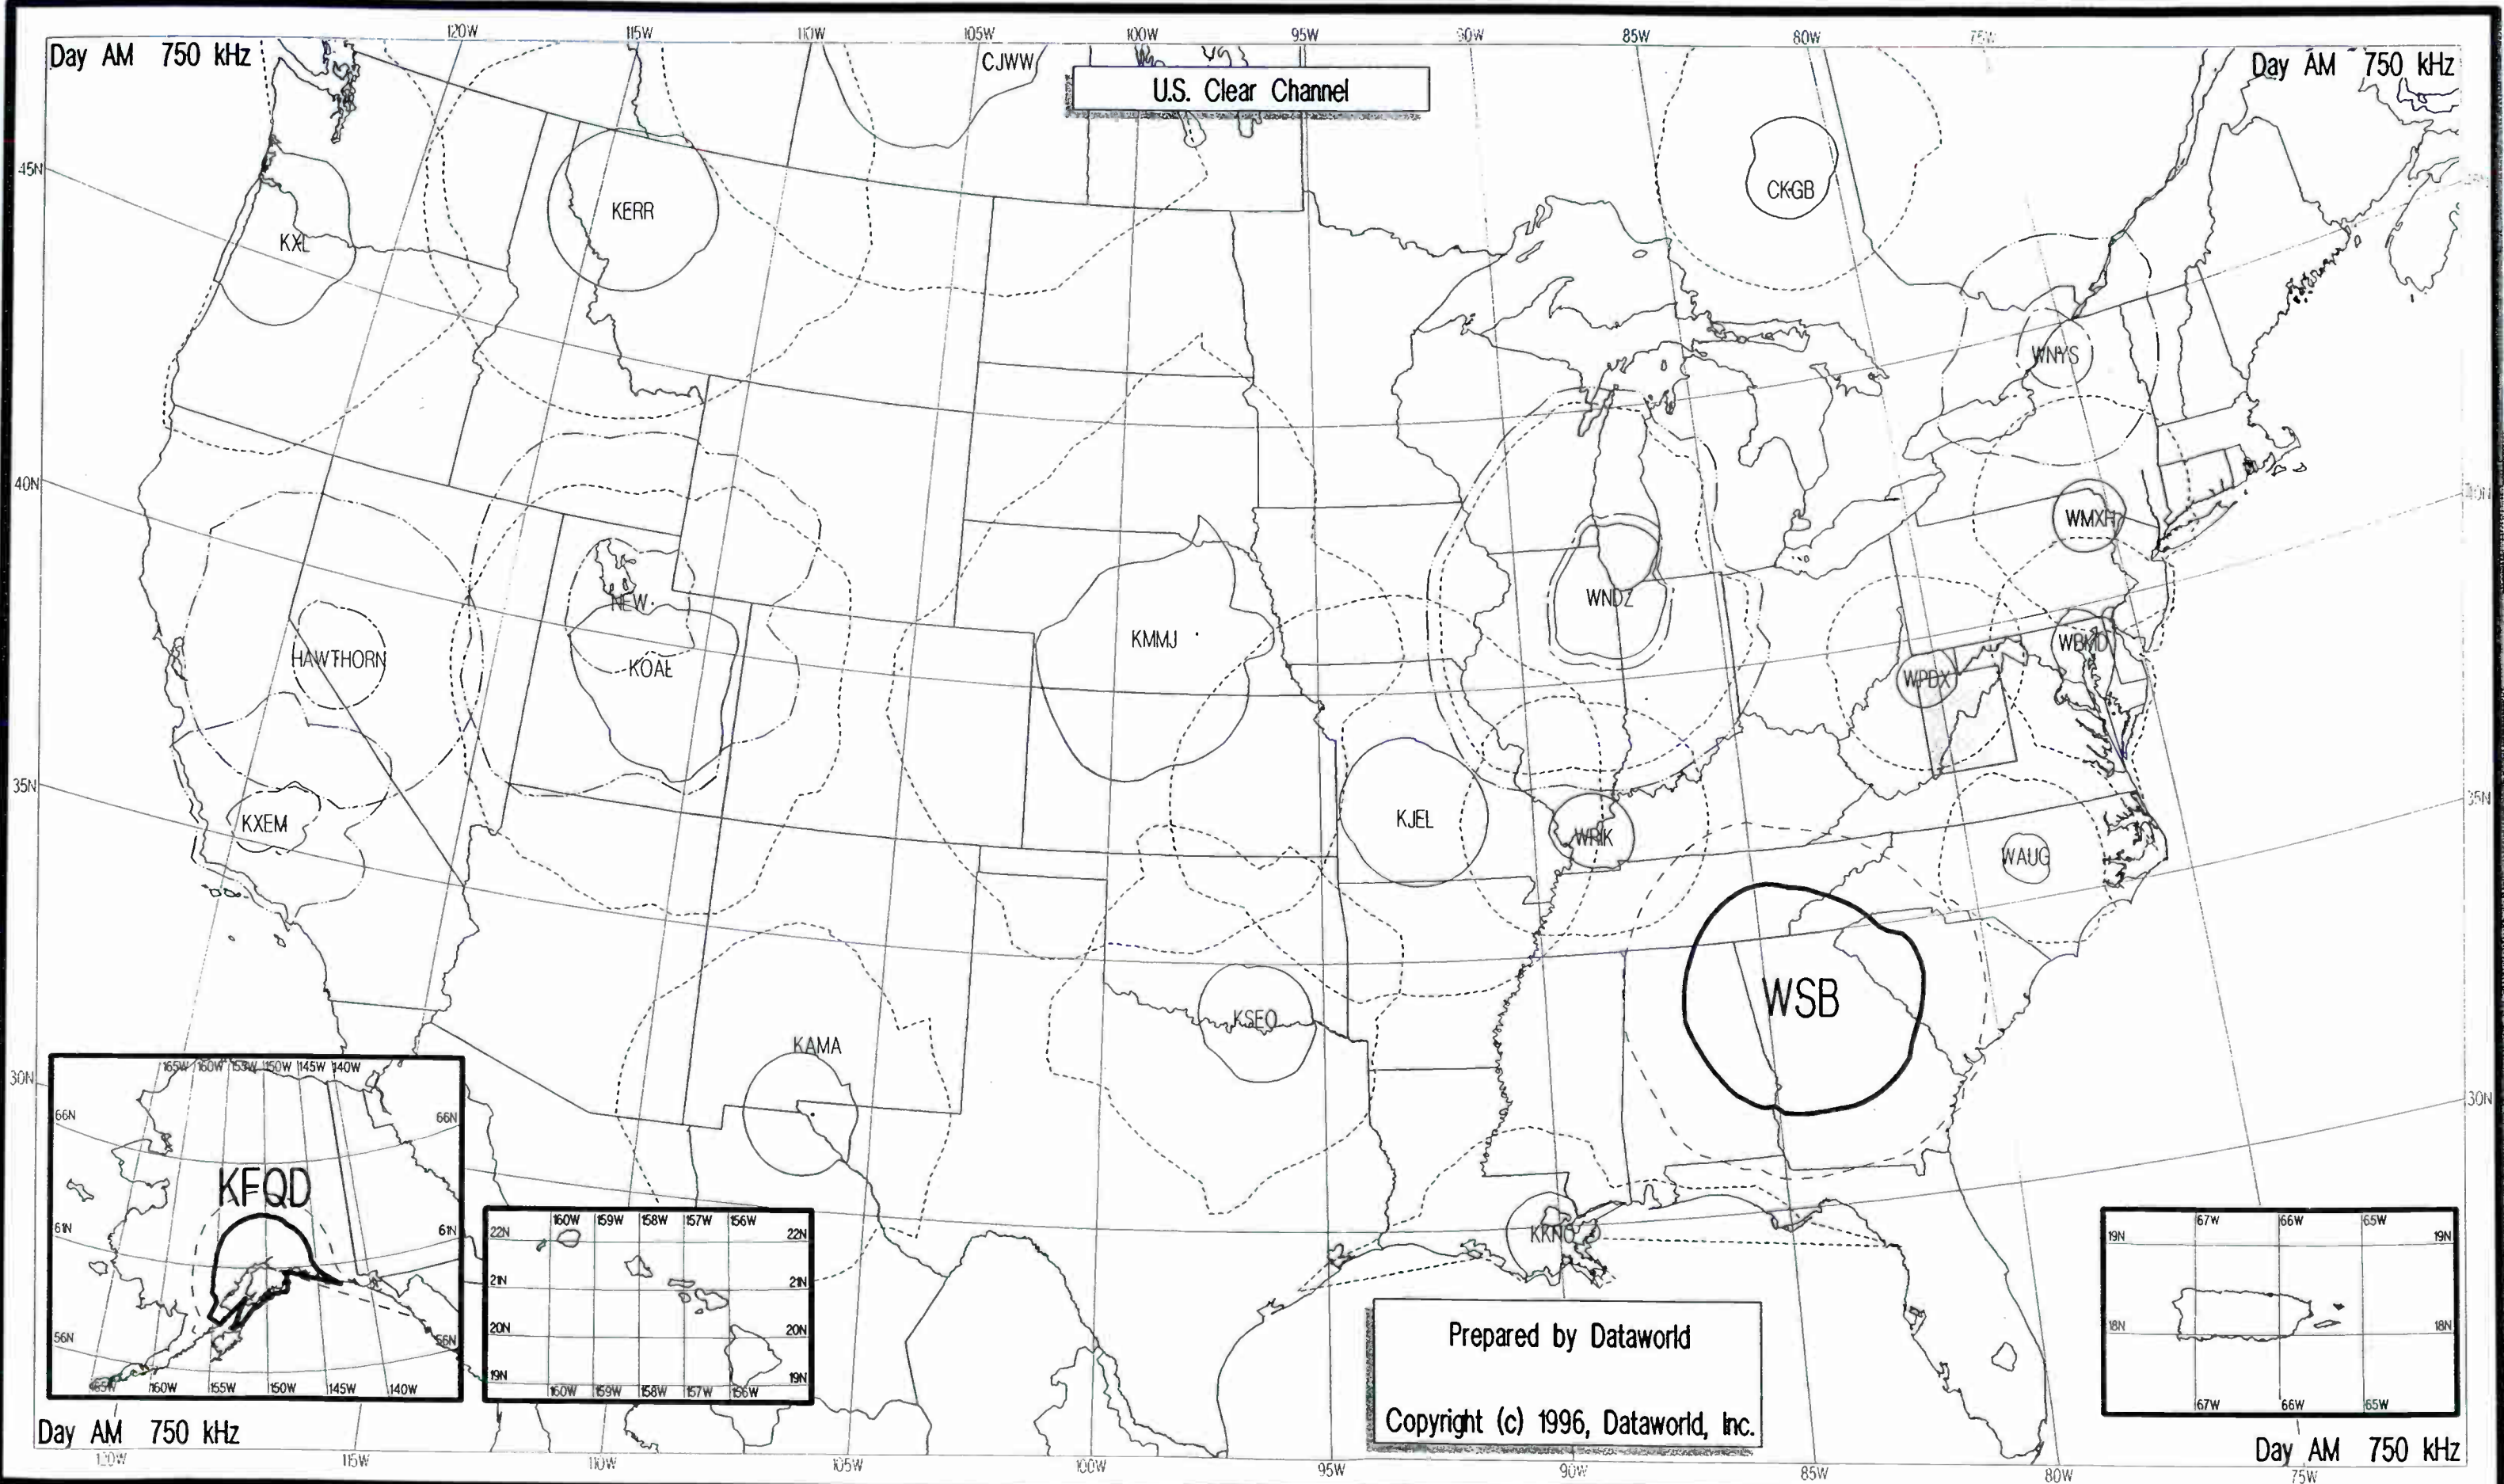

Day AM 750 kHz

Day AM 750 kHz

U.S. Clear Channel

Day AM 750 kHz

Day AM 750 kHz

Prepared by Dataworld
Copyright (c) 1996, Dataworld, Inc.