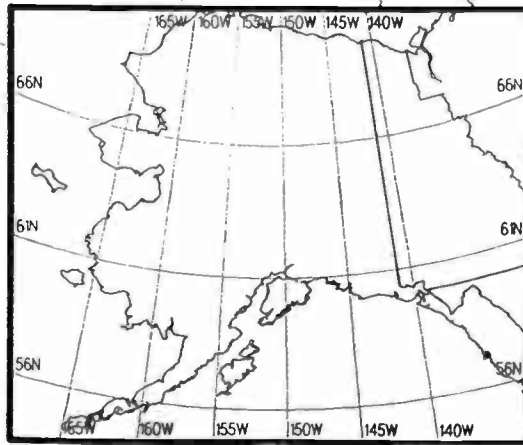

Night AM 1420 kHz

Night AM 1420 kHz

Regional Channel

Prepared by Dataworld
Copyright (c) 1996, Dataworld, Inc.