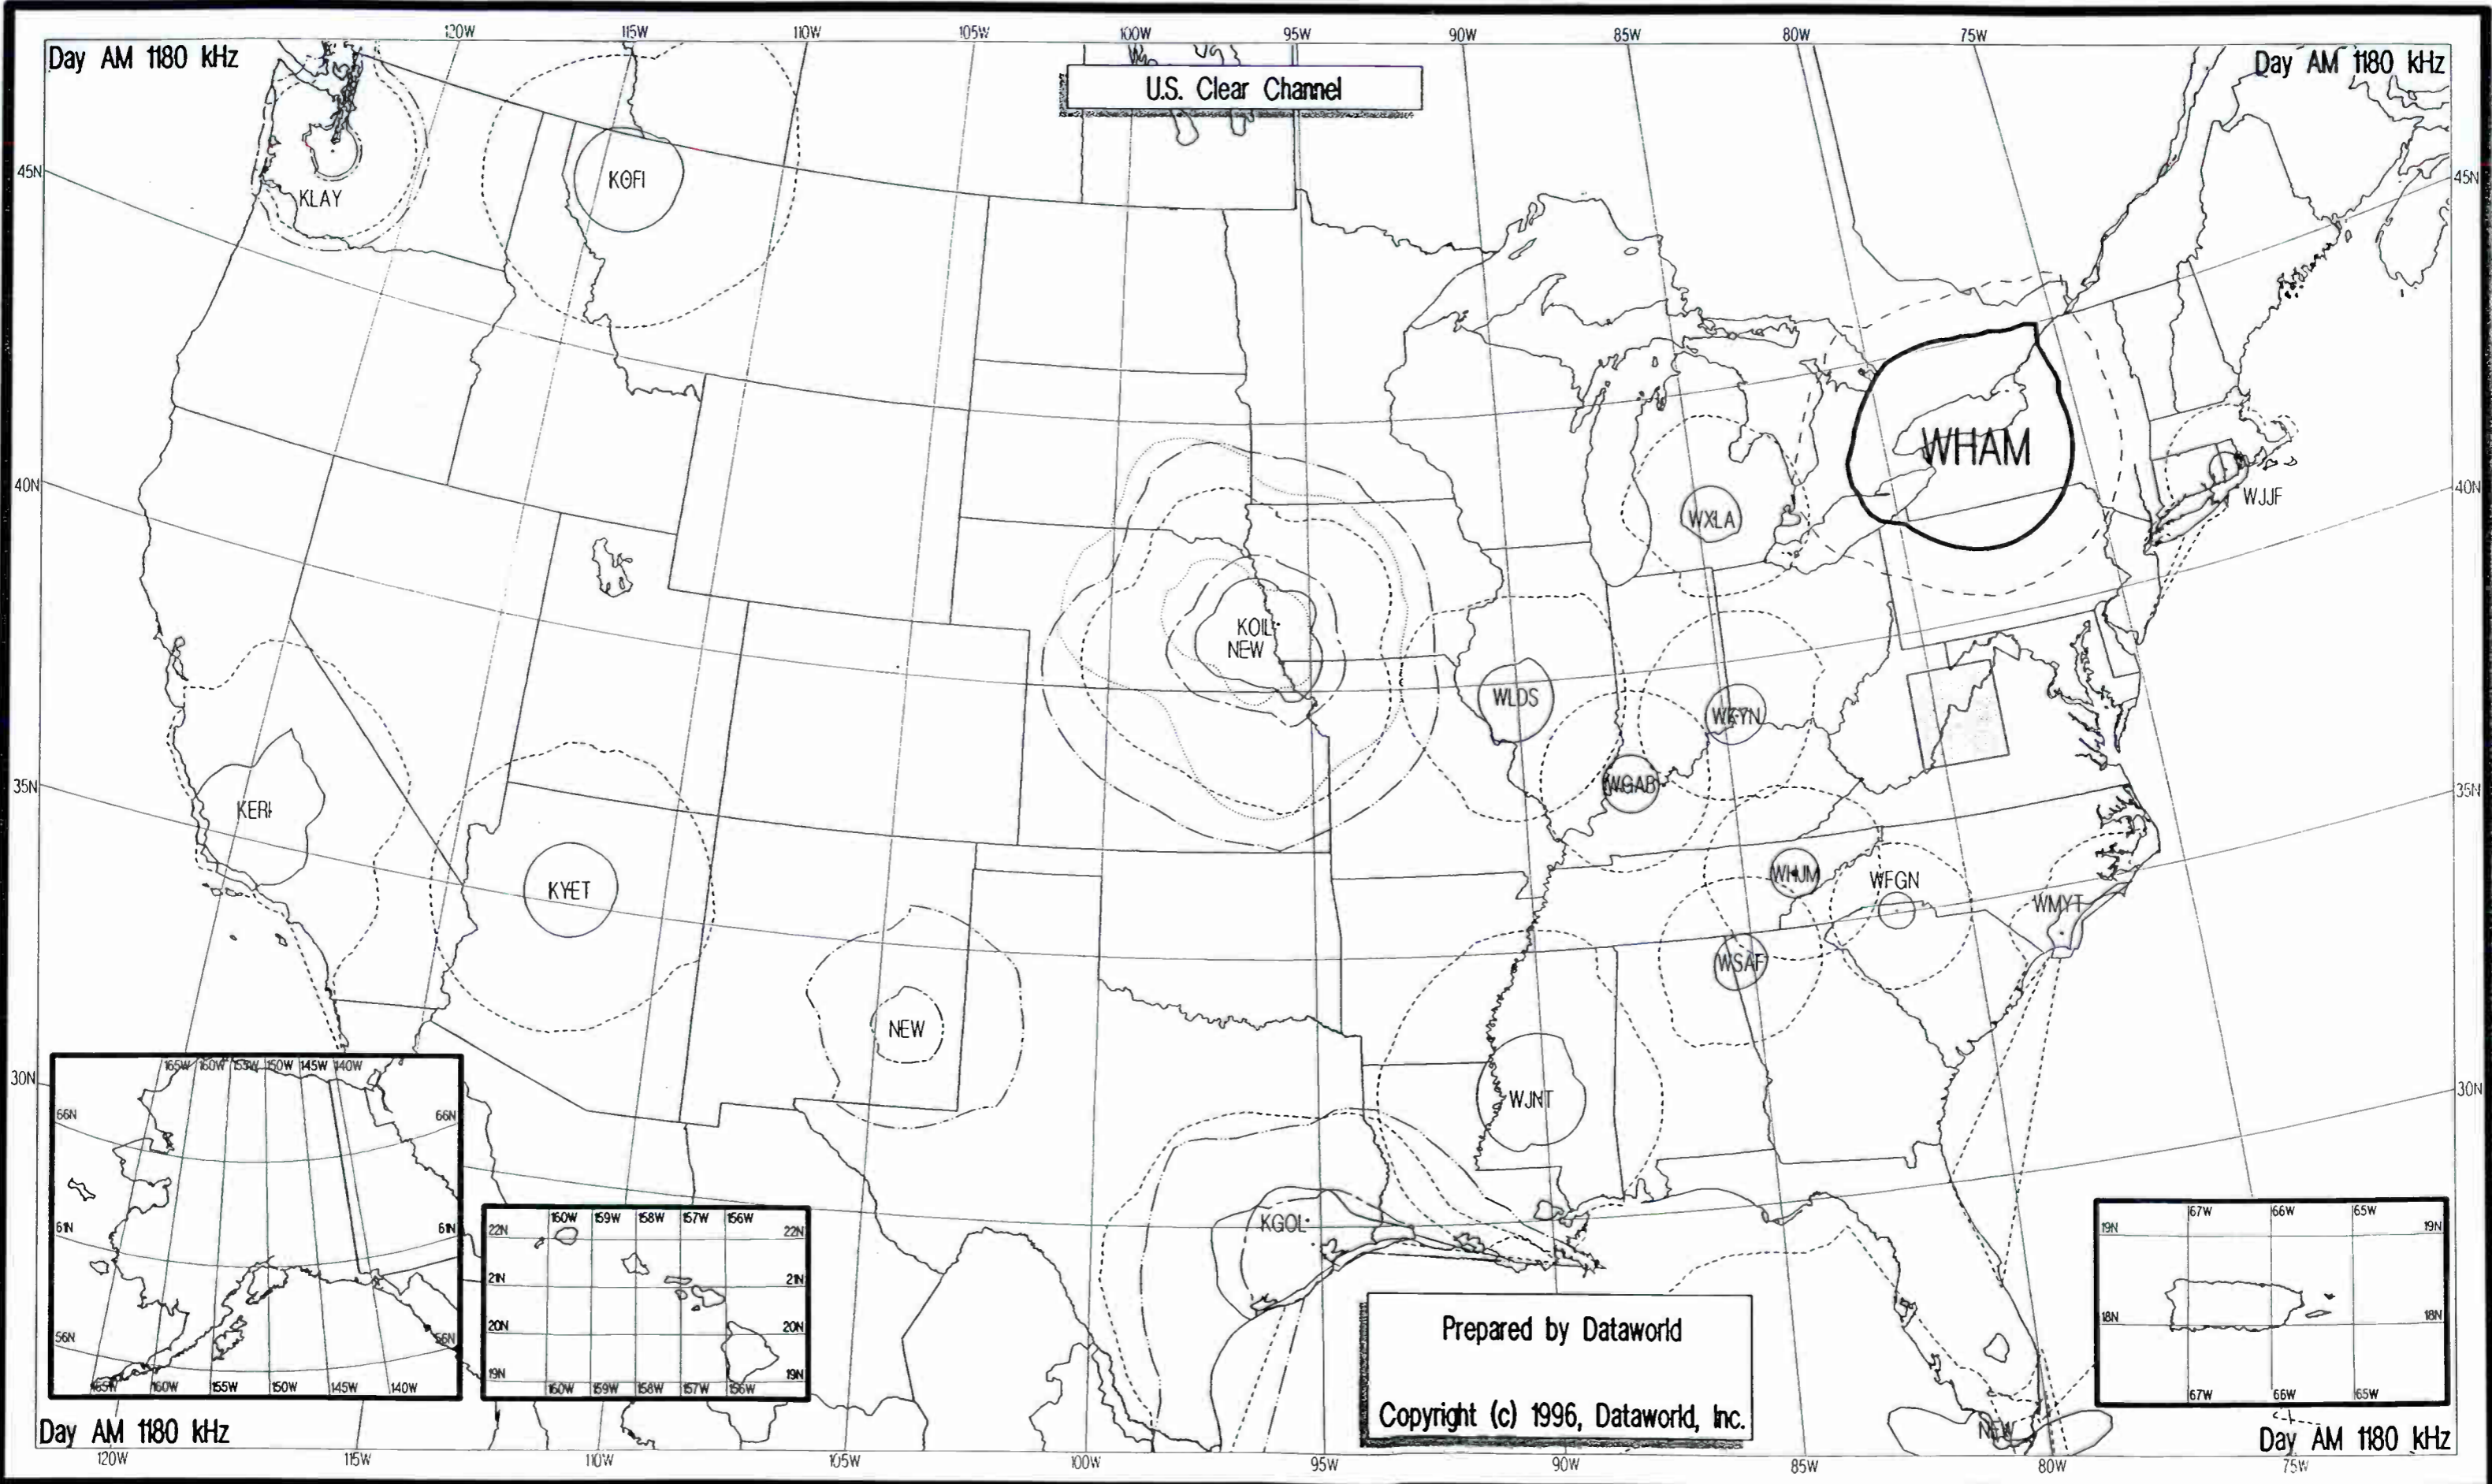

KGOL

Prepared by Dataworld
 Copyright (c) 1996, Dataworld, Inc.

Night AM 1180 kHz

Night AM 1180 kHz

Day AM 1180 kHz

Day AM 1180 kHz

U.S. Clear Channel

Prepared by Dataworld
 Copyright (c) 1996, Dataworld, Inc.