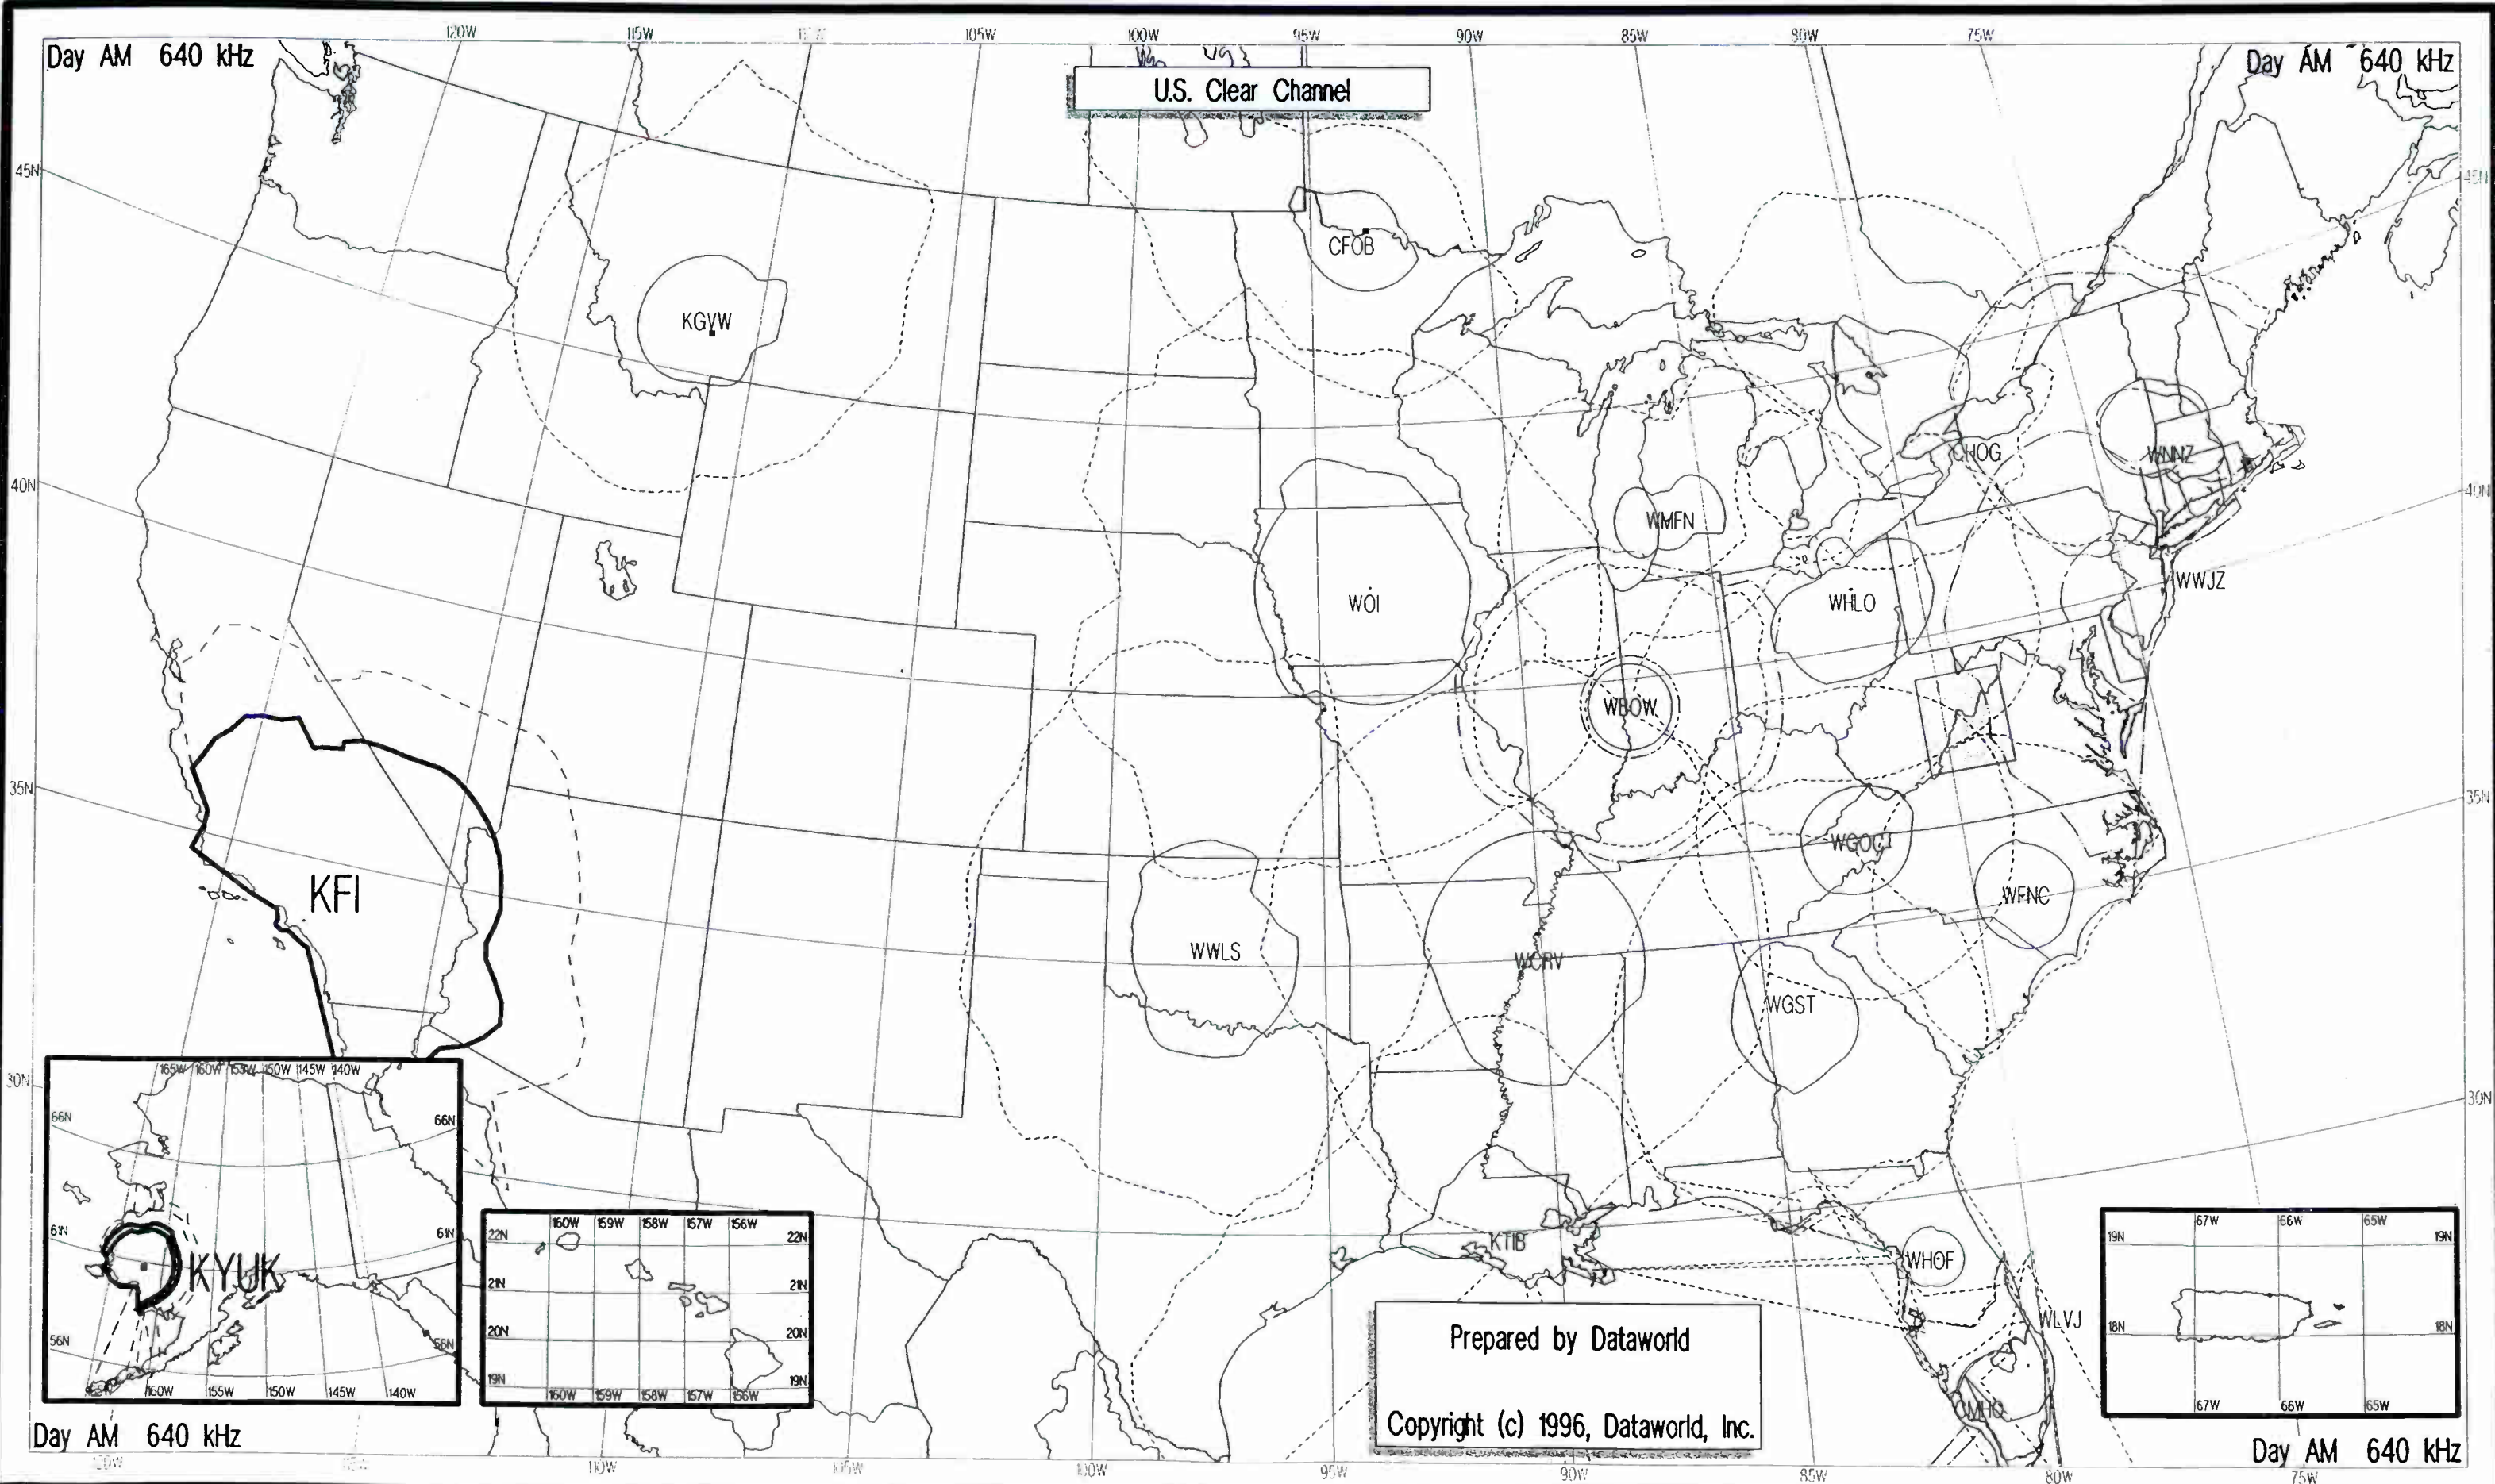

Day AM 640 kHz

Day AM 640 kHz

U.S. Clear Channel

Prepared by Dataworld
Copyright (c) 1996, Dataworld, Inc.

Day AM 640 kHz

Day AM 640 kHz