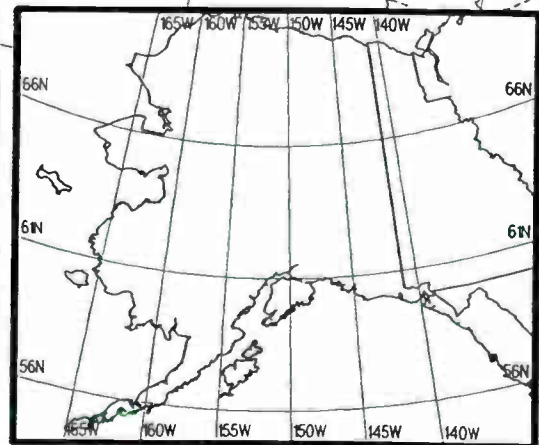

Day AM 840 kHz

Day AM 840 kHz

U.S. Clear Channel

Prepared by Dataworld
Copyright (c) 1996, Dataworld, Inc.

Day AM 840 kHz

Day AM 840 kHz