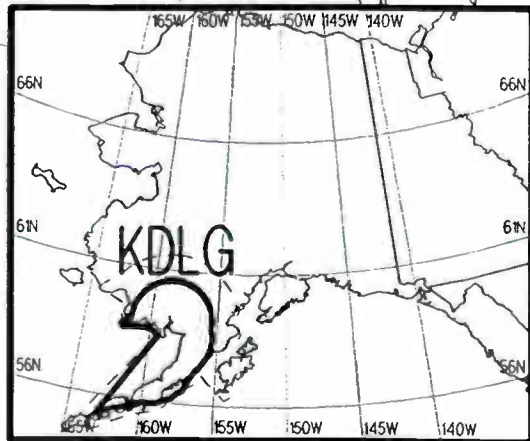

Day AM 670 kHz

Day AM 670 kHz

U.S. Clear Channel

NEW

KBOI

KLTT

WMAQ

WIEZ

WRNN

KWXI

WYLS

QMBC

WWFE

XETOR

Prepared by Dataworld

Copyright (c) 1996, Dataworld, Inc.

Day AM 670 kHz

Day AM 670 kHz