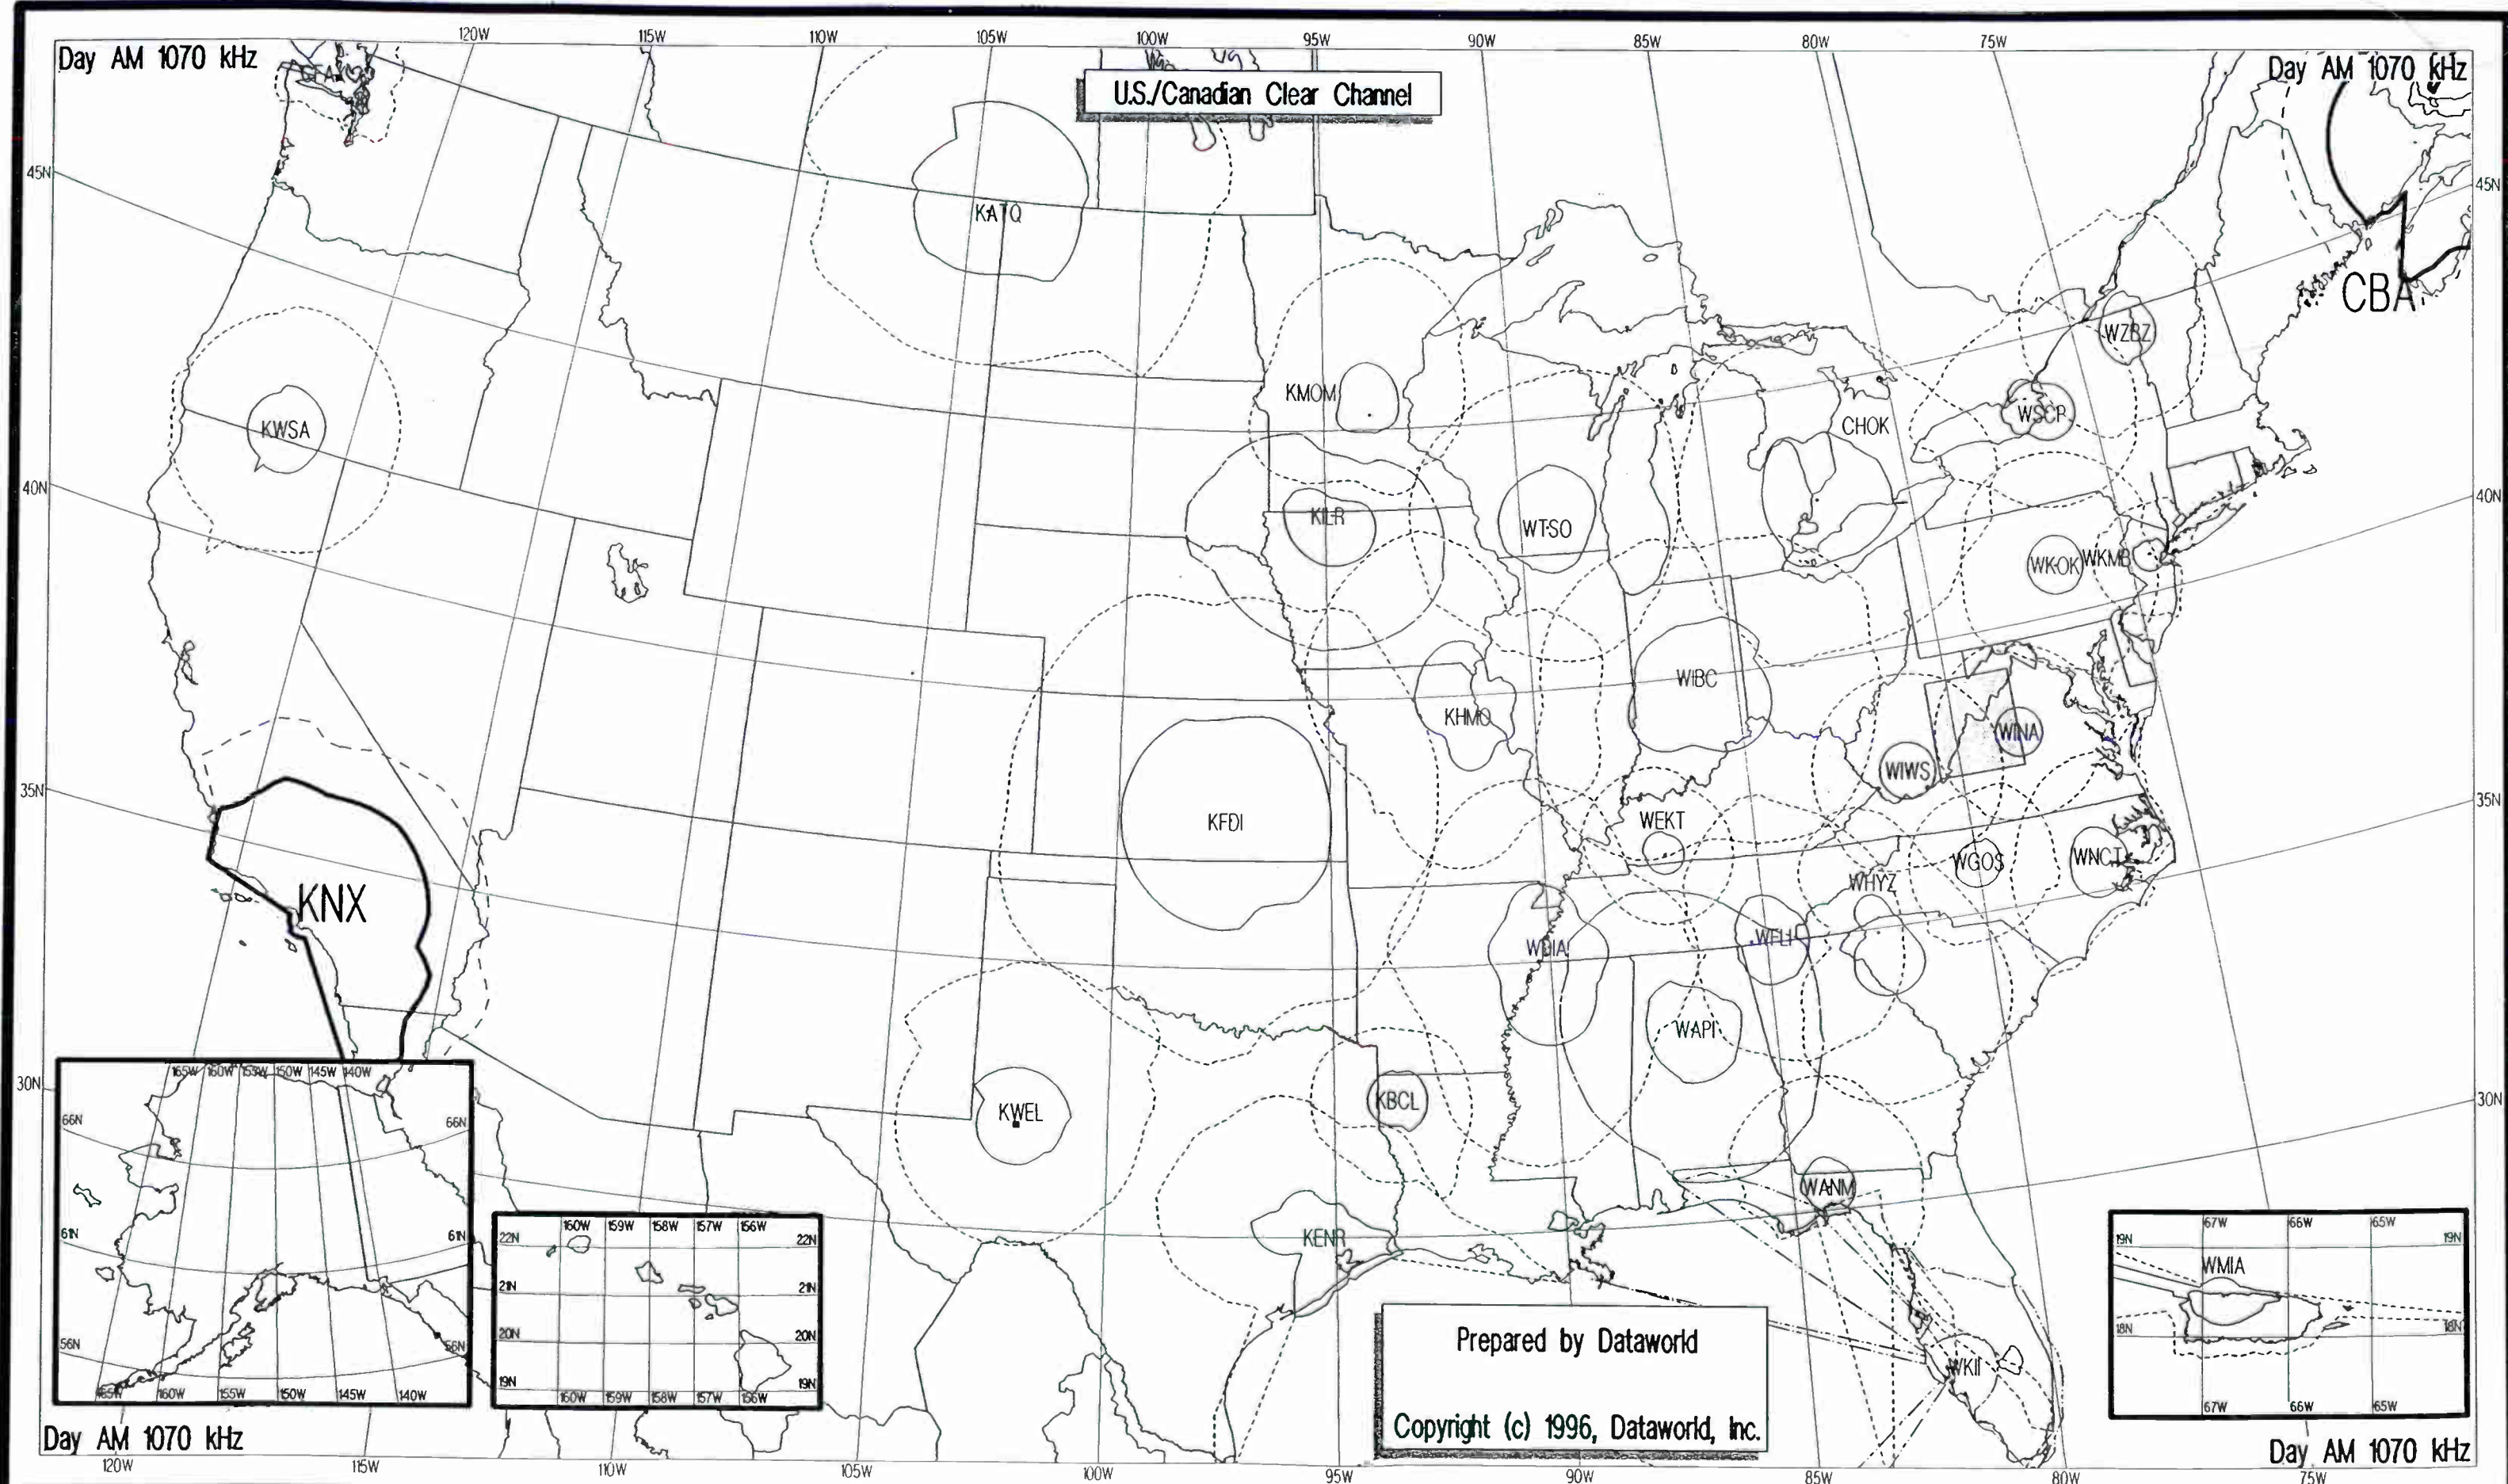

U.S./Canadian Clear Channel

Night AM 1070 kHz

Night AM 1070 kHz

Prepared by Dataworld
Copyright (c) 1996, Dataworld, Inc.

Day AM 1070 kHz

Day AM 1070 kHz

U.S./Canadian Clear Channel

Prepared by Dataworld
 Copyright (c) 1996, Dataworld, Inc.