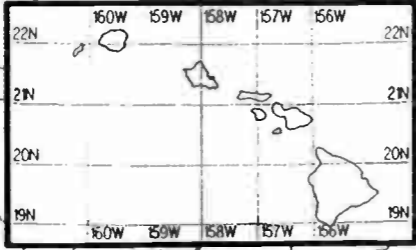

Night AM 610 kHz

Night AM 610 kHz

Regional Channel

Prepared by Dataworld
Copyright (c) 1996, Dataworld, Inc.