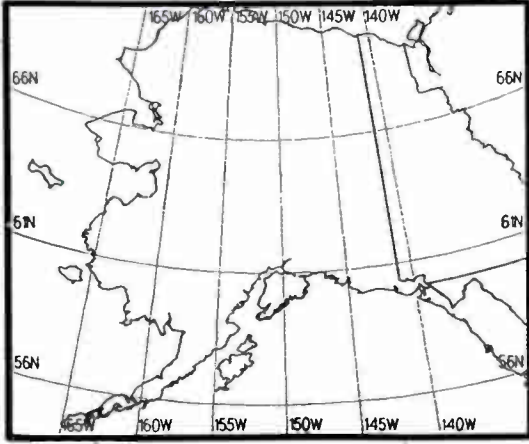

Prepared by Dataworld
Copyright (c) 1996, Dataworld, Inc.