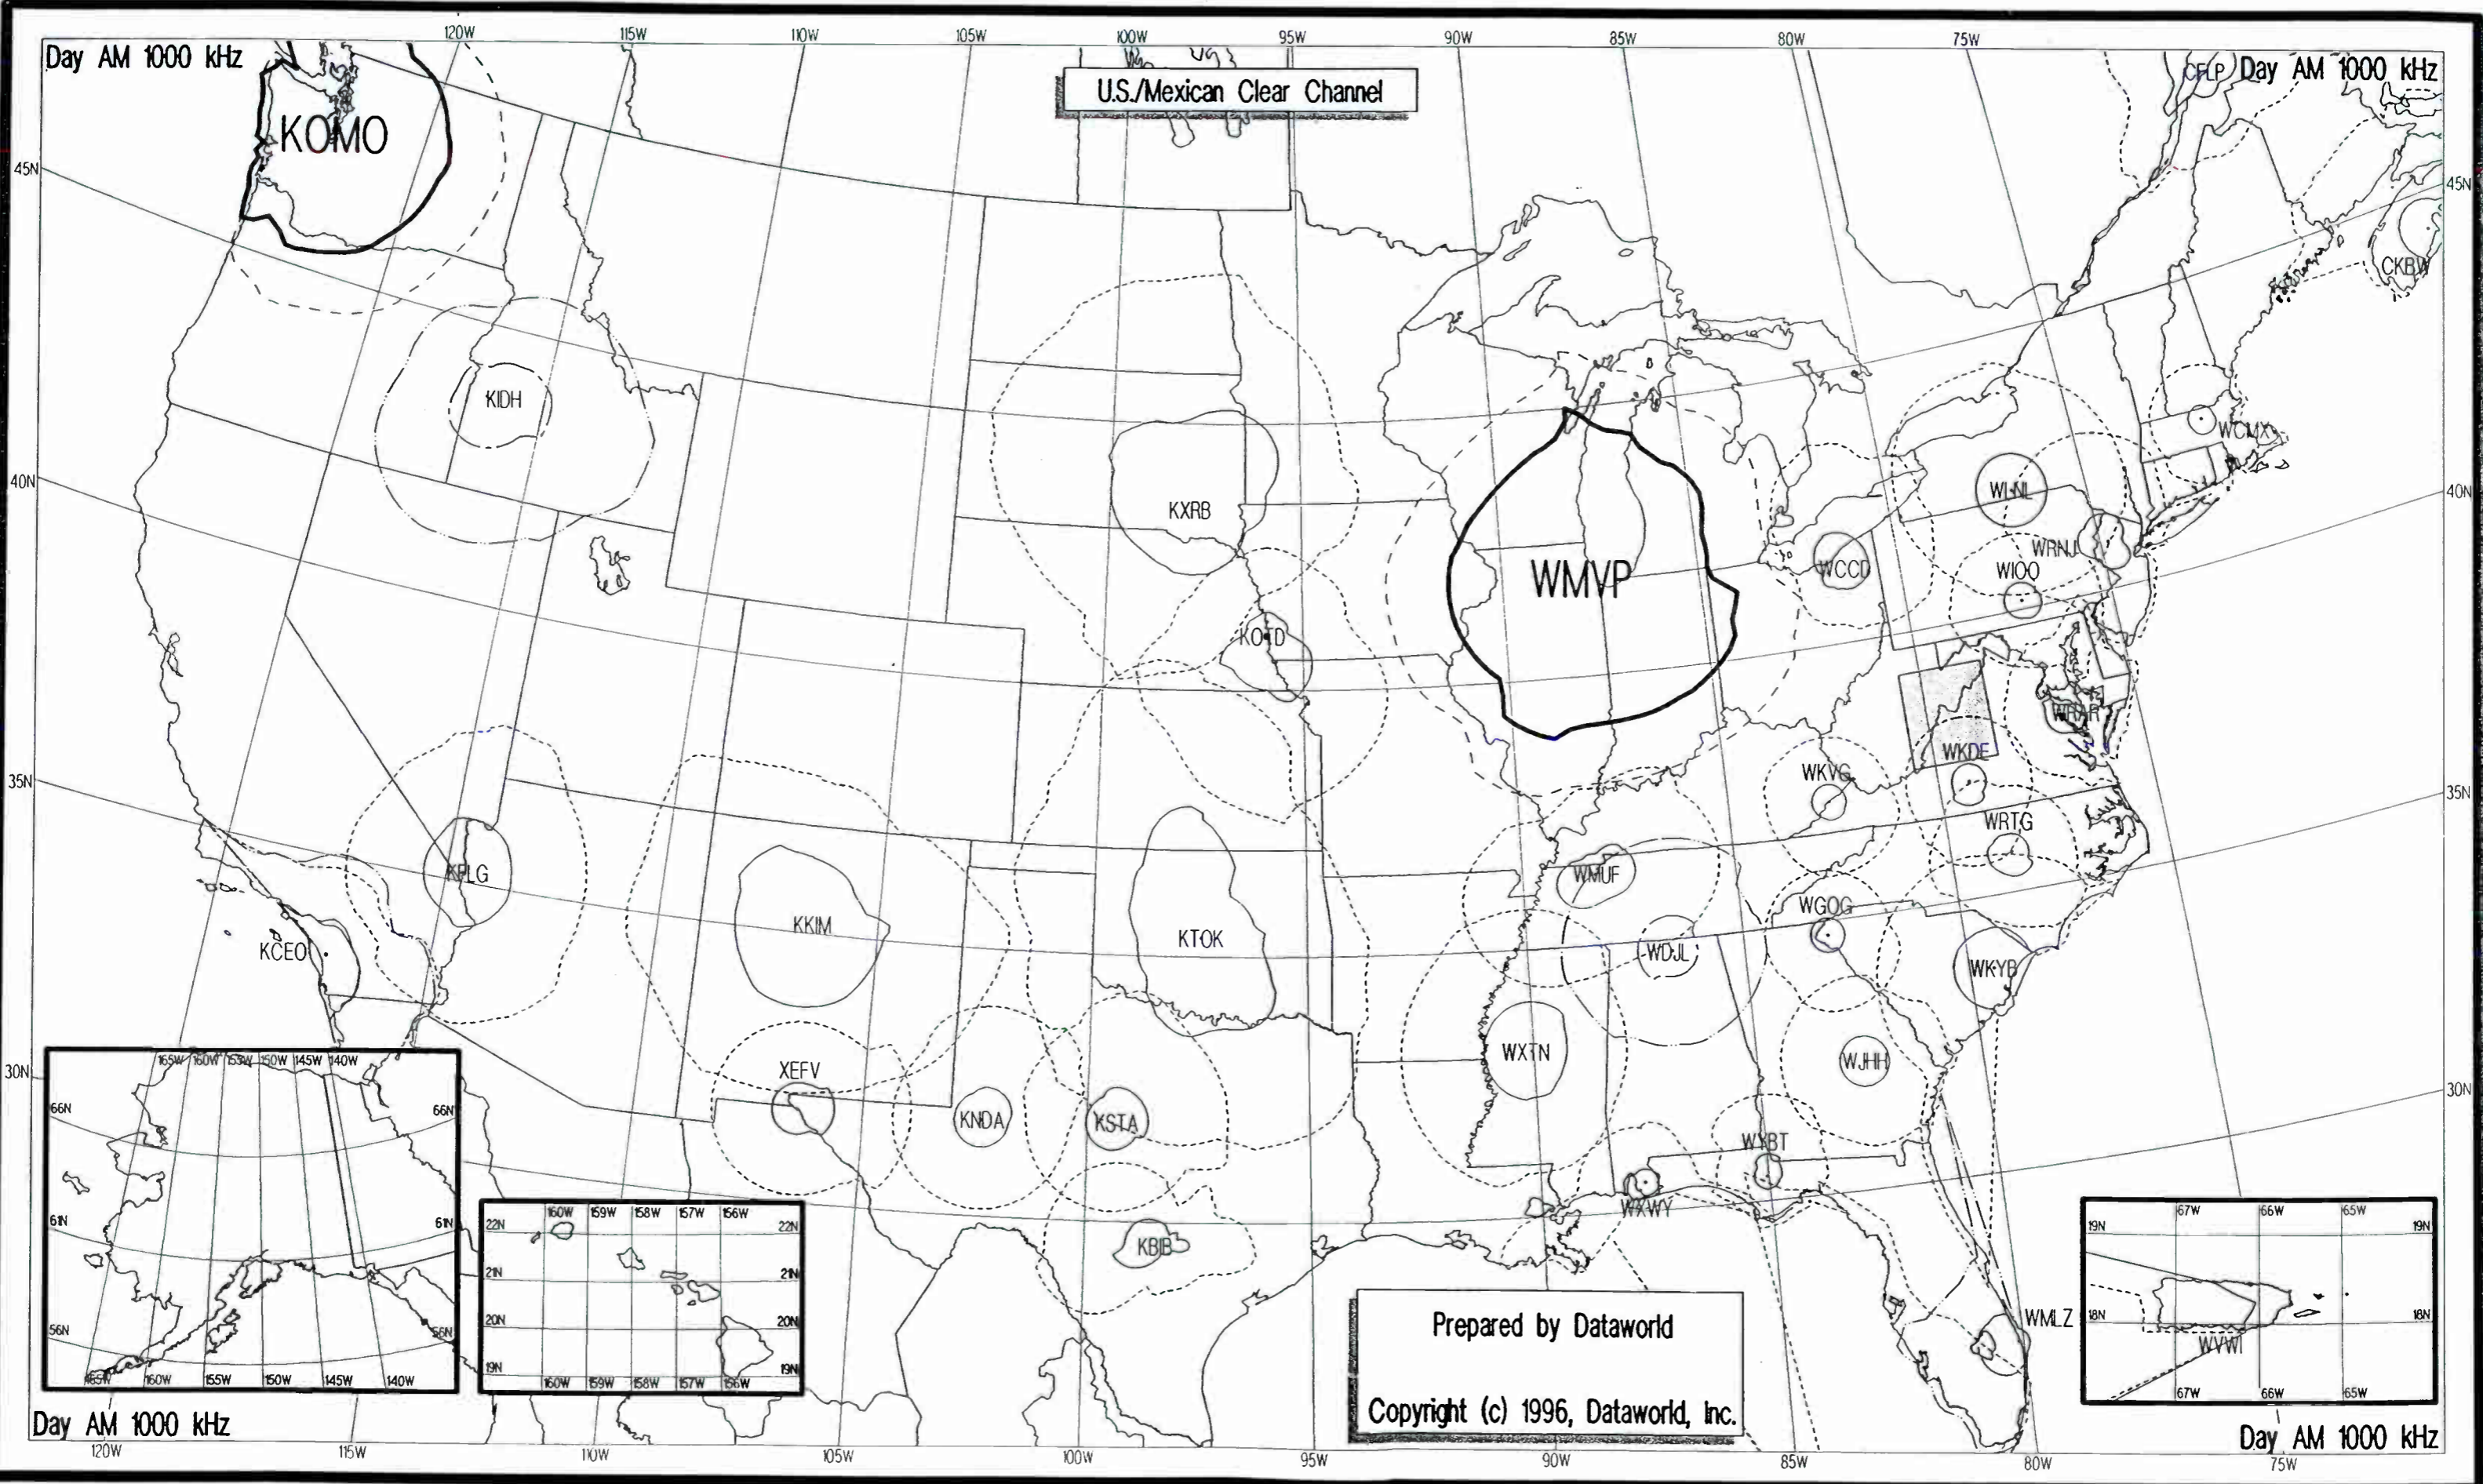

Day AM 1000 kHz

Day AM 1000 kHz

U.S./Mexican Clear Channel

Day AM 1000 kHz

Day AM 1000 kHz

Prepared by Dataworld
Copyright (c) 1996, Dataworld, Inc.