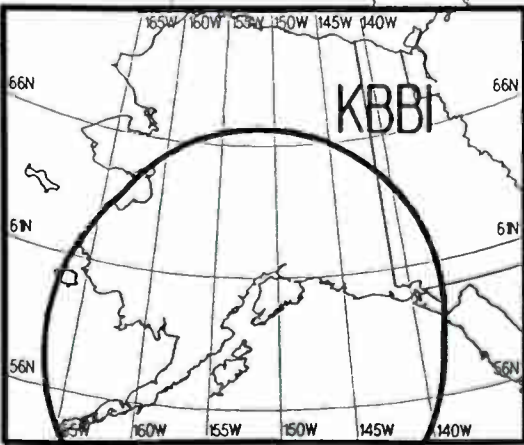

Night AM 890 kHz

Night AM 890 kHz

U.S. Clear Channel

Prepared by Dataworld
Copyright (c) 1996, Dataworld, Inc.

Night AM 890 kHz

Night AM 890 kHz