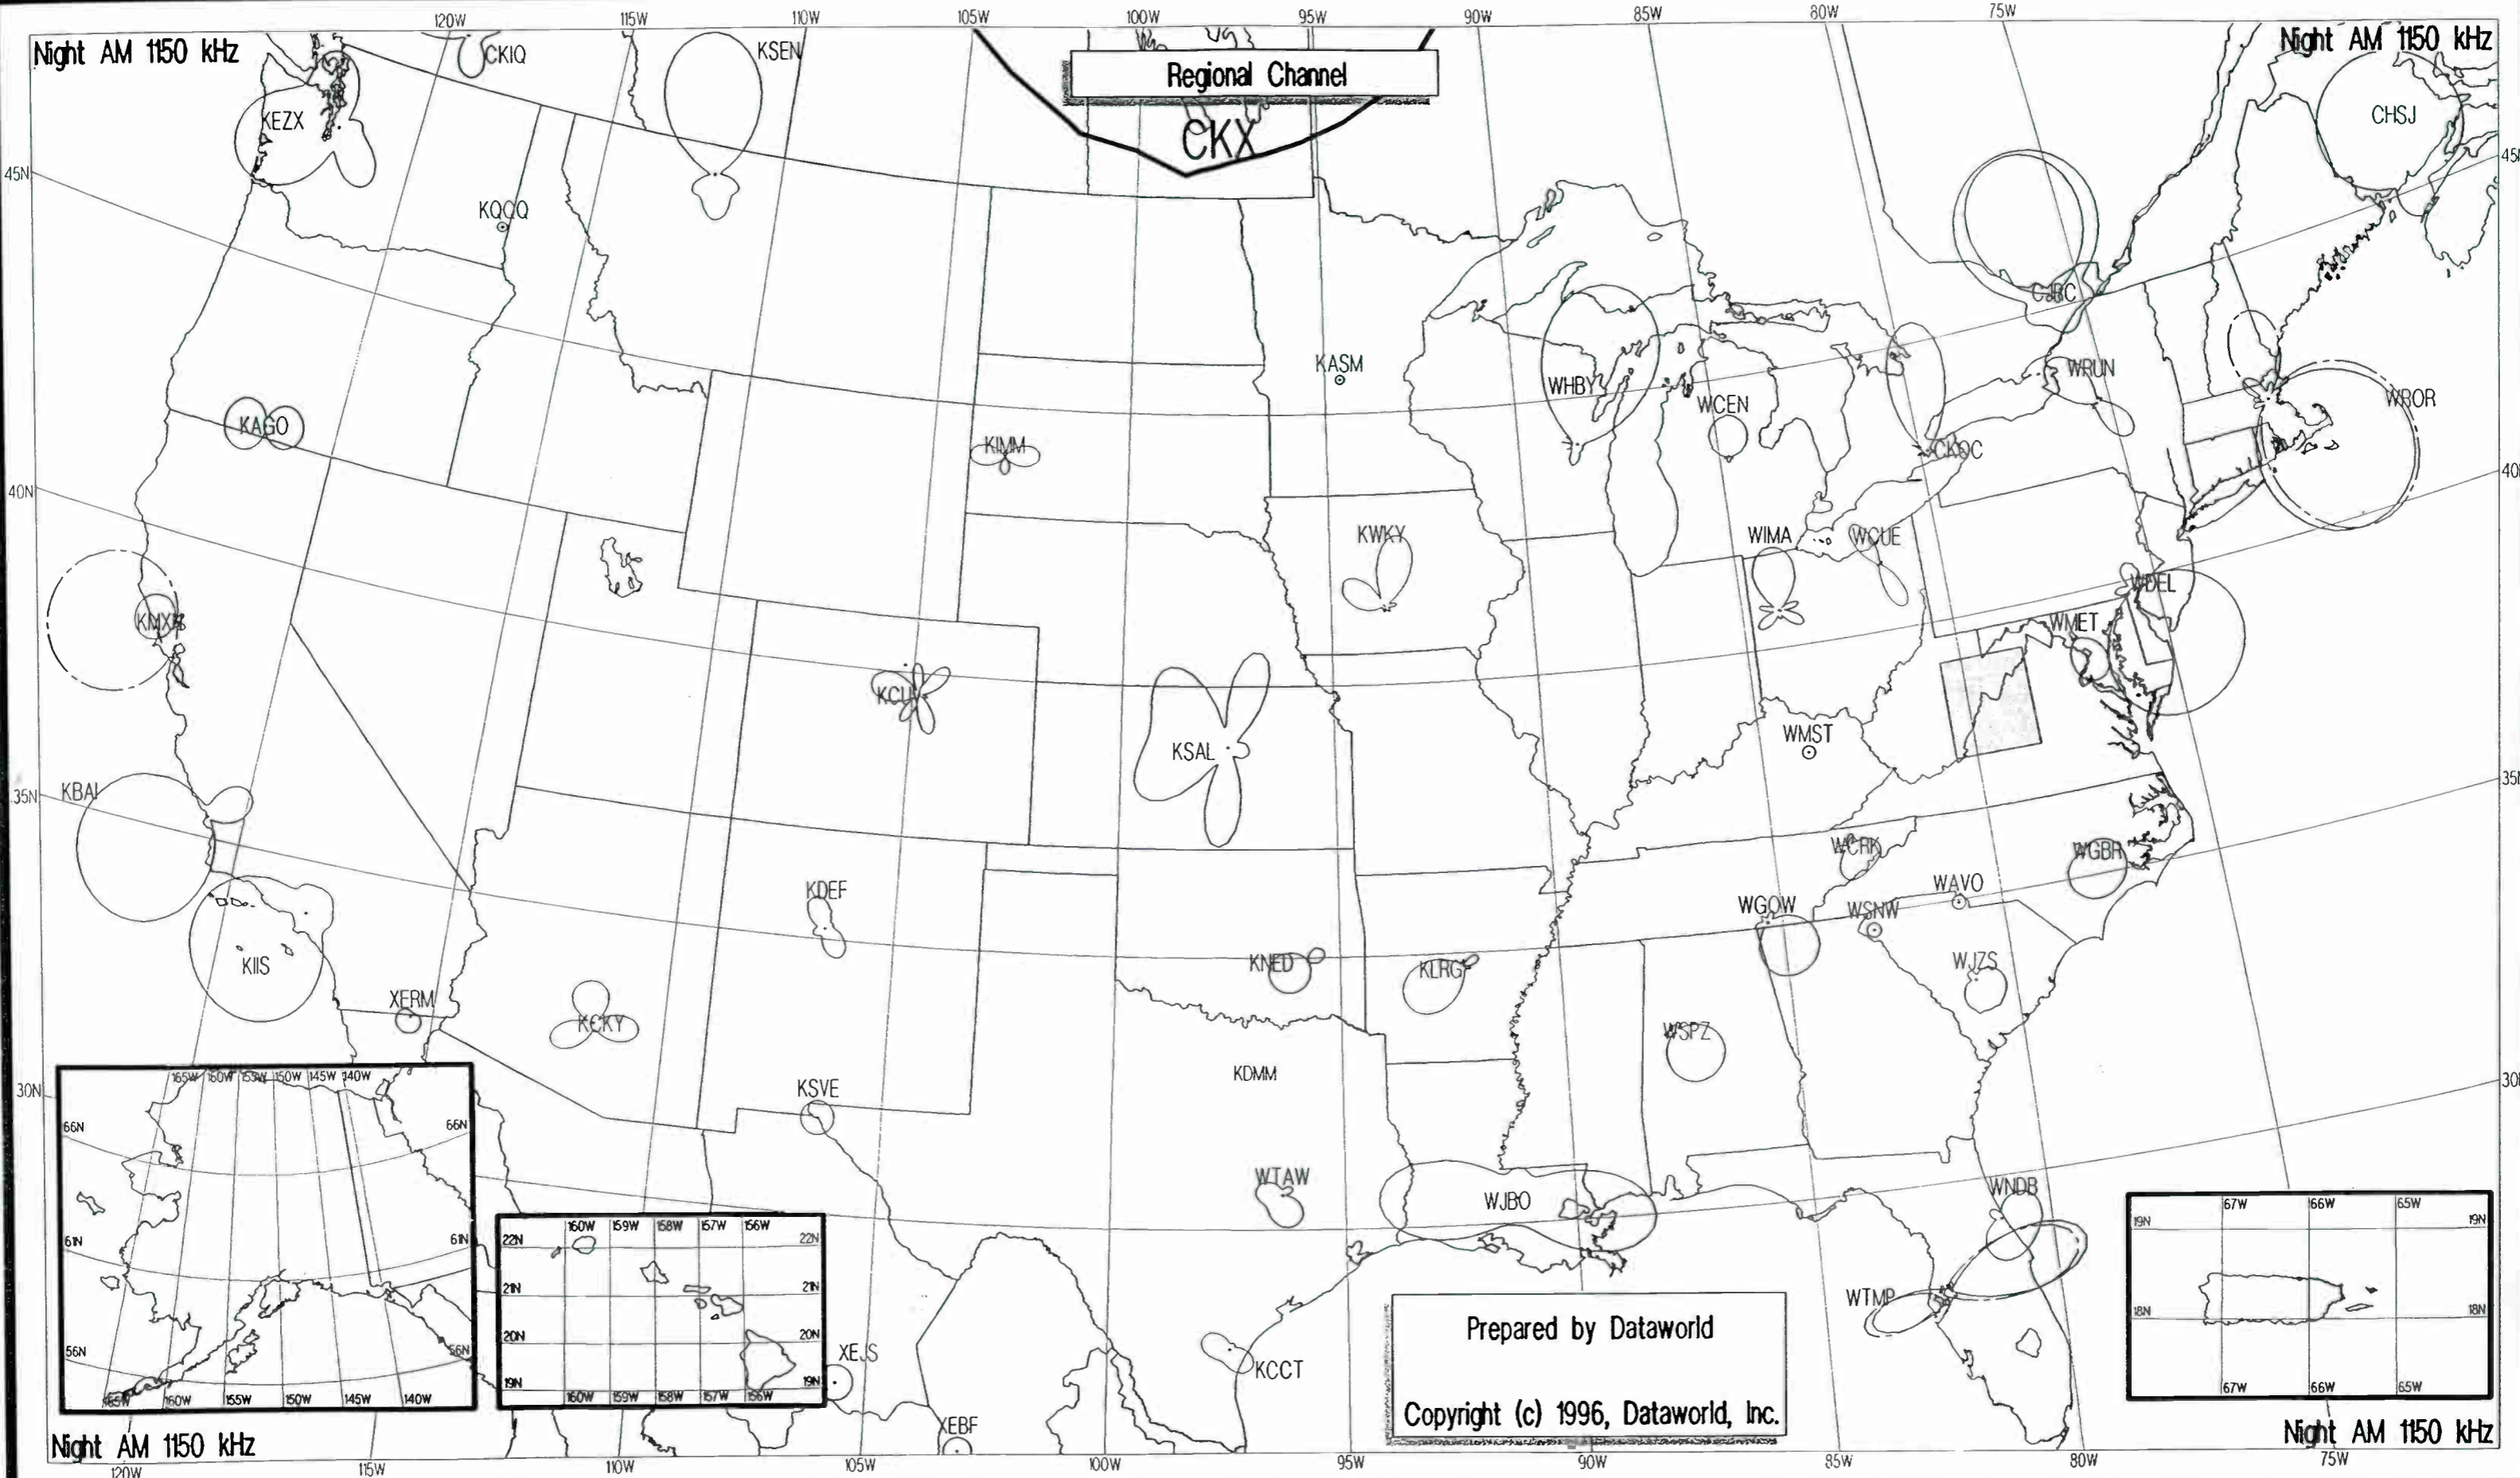

Night AM 1150 kHz

Night AM 1150 kHz

Regional Channel
CKX

Prepared by Dataworld
Copyright (c) 1996, Dataworld, Inc.

Night AM 1150 kHz

Night AM 1150 kHz