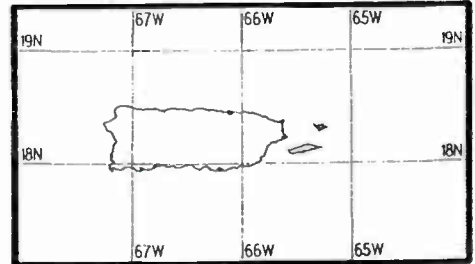

Night AM 590 kHz

Night AM 590 kHz

Regional Channel

Prepared by Dataworld
Copyright (c) 1996, Dataworld, Inc.

Night AM 590 kHz

Night AM 590 kHz