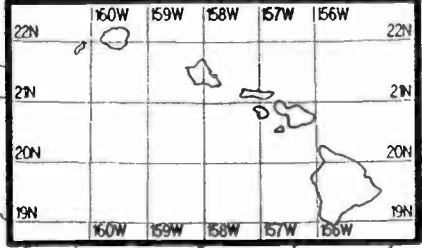

Night AM 1030 kHz

Night AM 1030 kHz

U.S. Clear Channel

Prepared by Dataworld
Copyright (c) 1996, Dataworld, Inc.

Night AM 1030 kHz

Night AM 1030 kHz