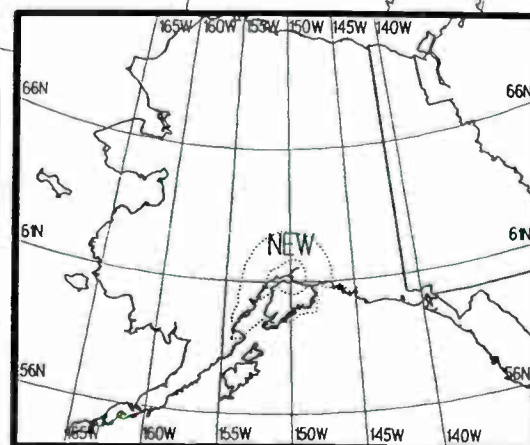

Prepared by Dataworld
 Copyright (c) 1996, Dataworld, Inc.

Day AM 880 kHz

Day AM 880 kHz

U.S. Clear Channel

Day AM 880 kHz

Day AM 880 kHz

Prepared by Dataworld
 Copyright (c) 1996, Dataworld, Inc.

Night AM 890 kHz