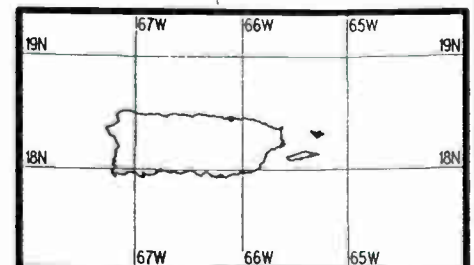

Night AM 860 kHz

Night AM 860 kHz

Prepared by Dataworld
 Copyright (c) 1996, Dataworld, Inc.

Day AM 860 kHz

Day AM 860 kHz

Canadian Clear Channel

Prepared by Dataworld
 Copyright (c) 1996, Dataworld, Inc.

Day AM 860 kHz