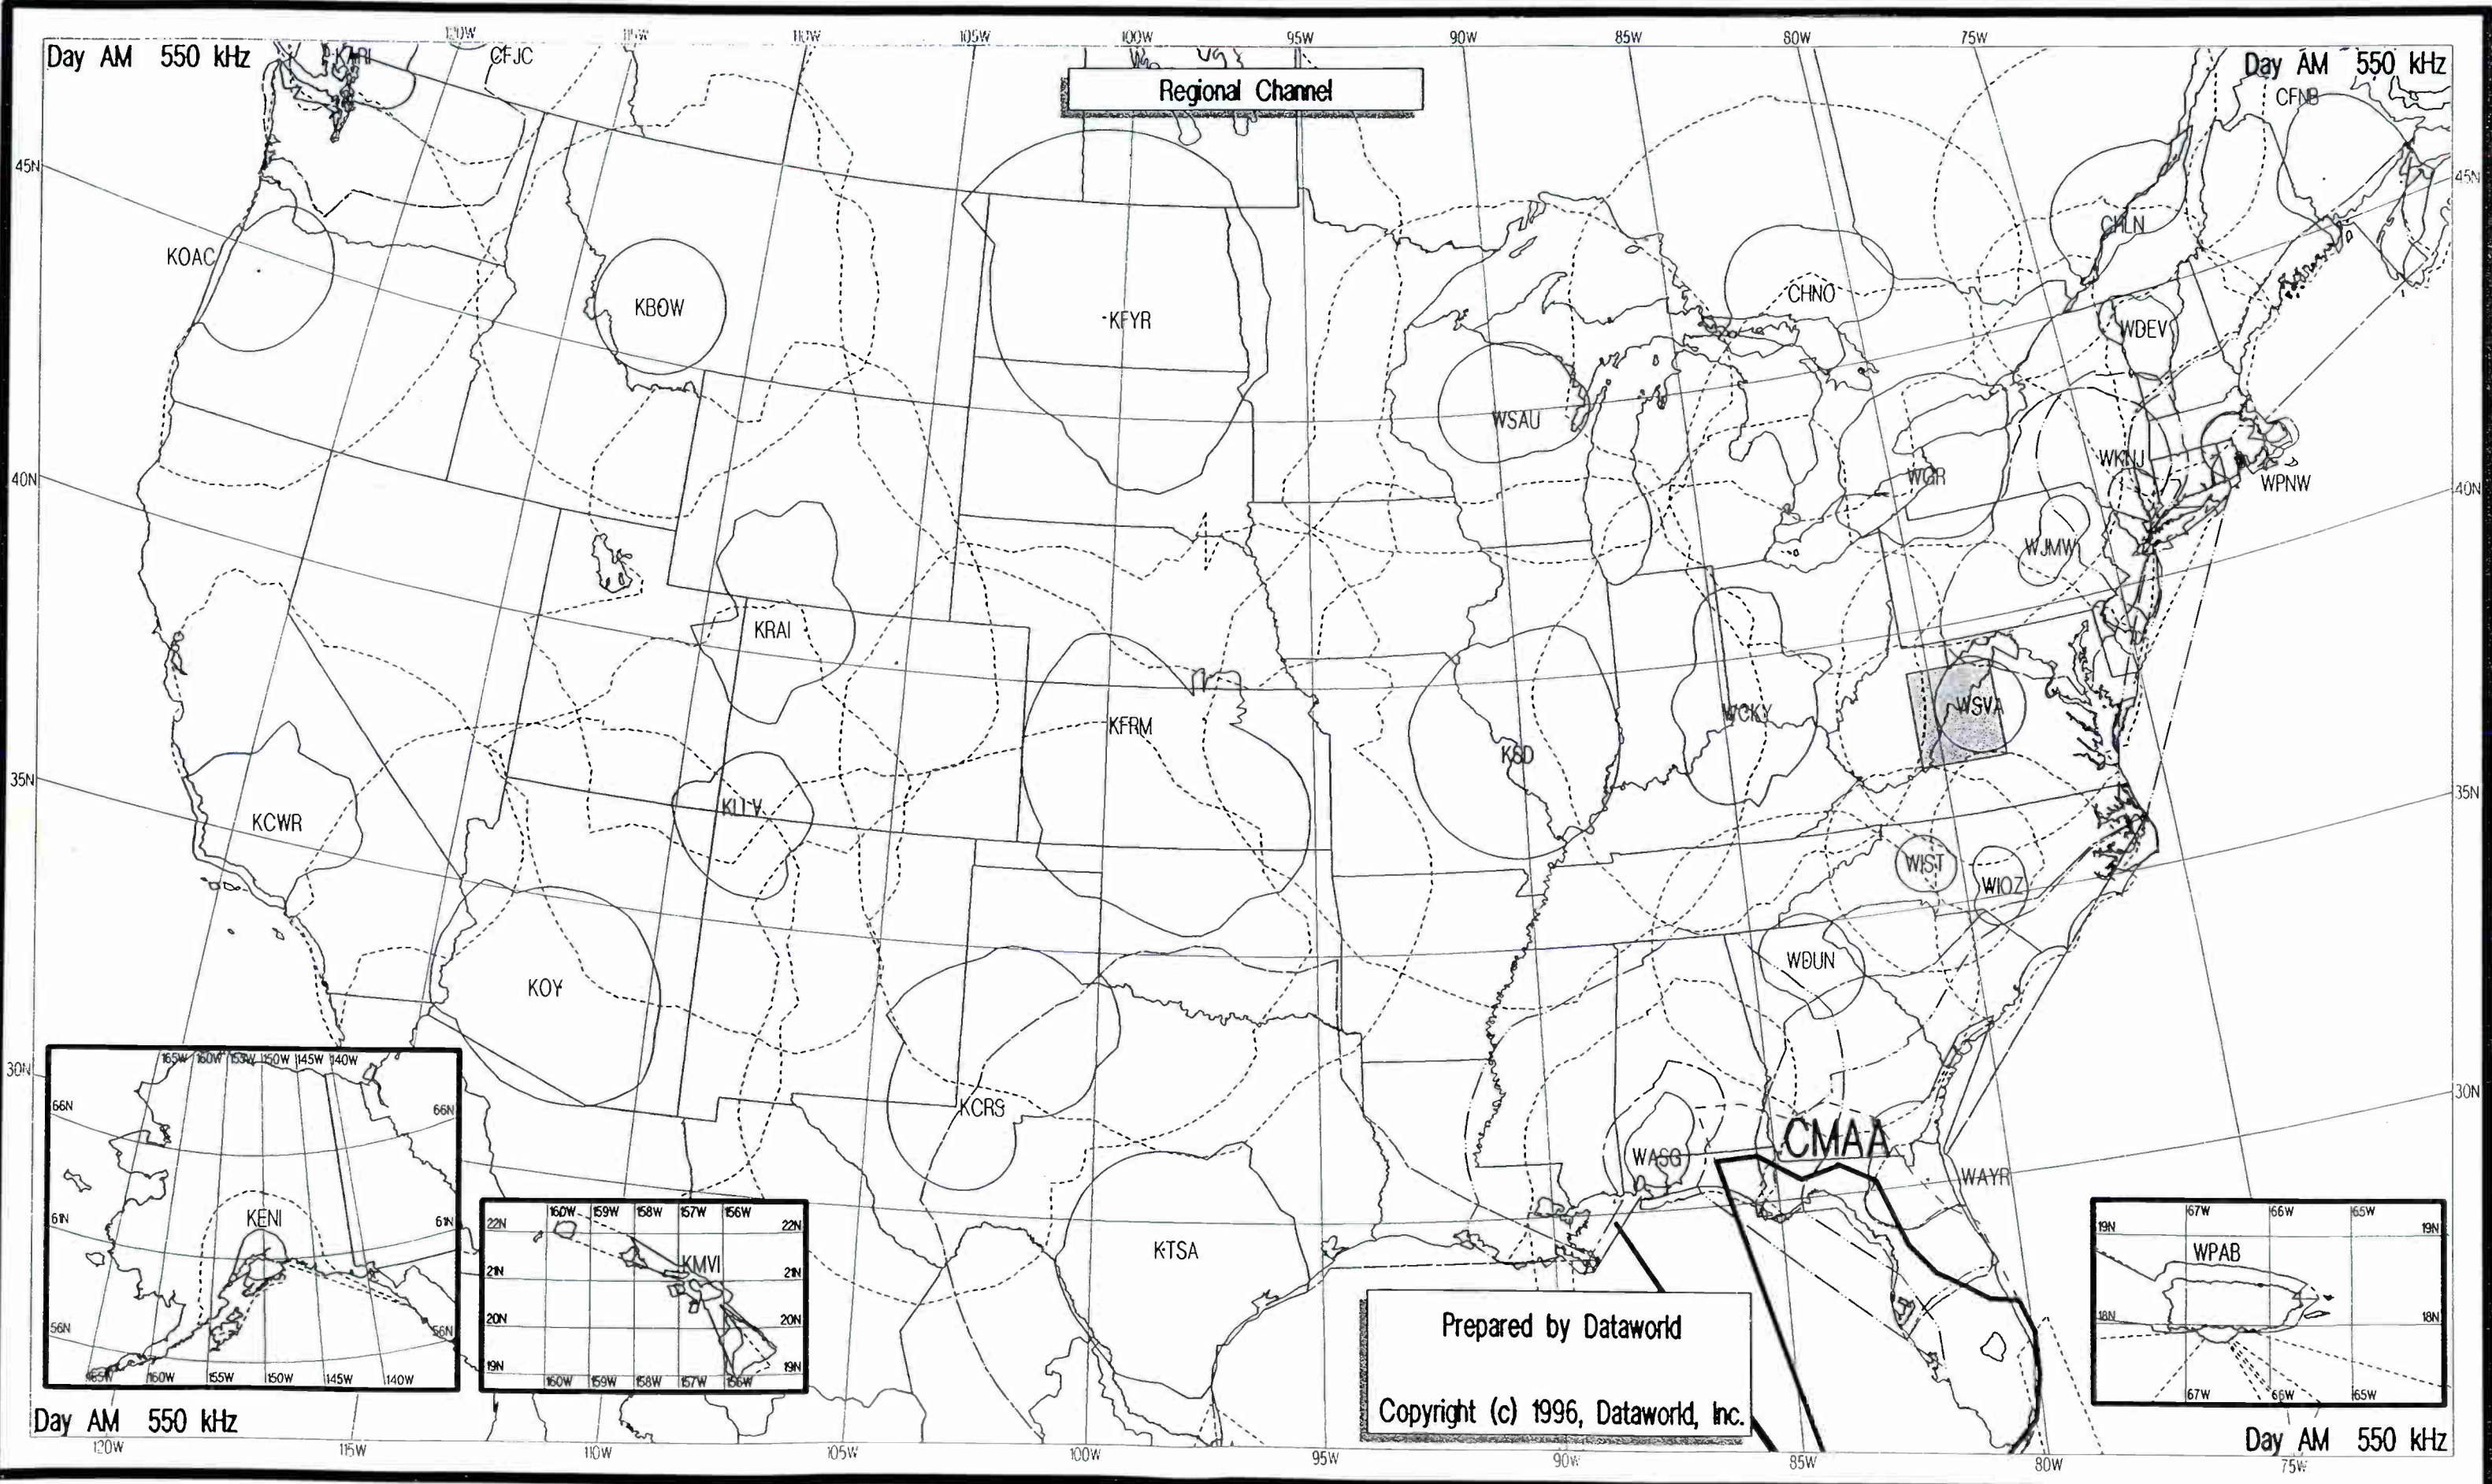

Prepared by Dataworld
Copyright (c) 1996, Dataworld, Inc.