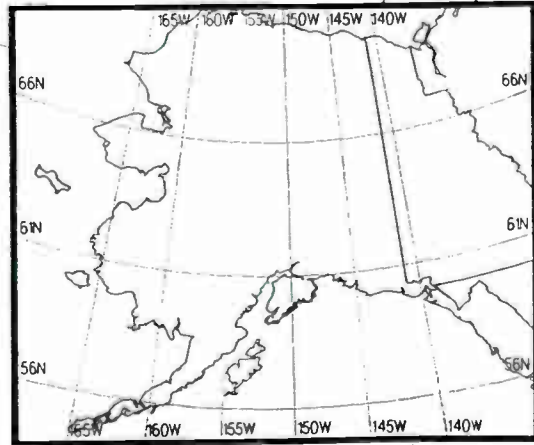

Night AM 1680 kHz

Night AM 1680 kHz

U.S. Expanded Band

Prepared by Dataworld
Copyright (c) 1996, Dataworld, Inc.

Night AM 1680 kHz

Night AM 1680 kHz