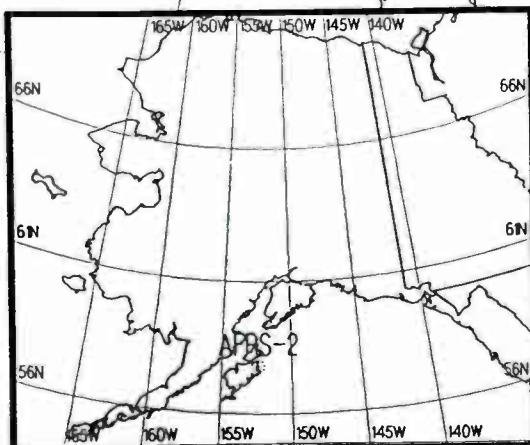

Night AM 960 kHz

Night AM 960 kHz

Regional Channel

Prepared by Dataworld
Copyright (c) 1996, Dataworld, Inc.

Night AM 960 kHz

Night AM 960 kHz