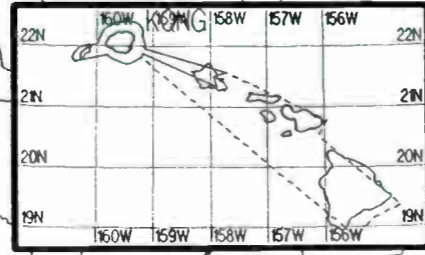

Day AM 570 kHz

Day AM 570 kHz

Regional Channel

Day AM 570 kHz

Day AM 570 kHz

Prepared by Dataworld
Copyright (c) 1996, Dataworld, Inc.