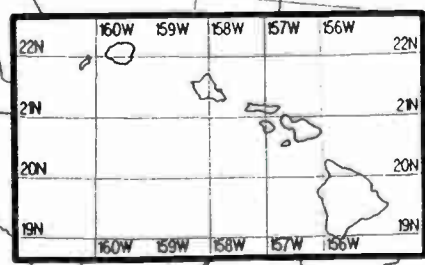

Night AM 680 kHz

Night AM 680 kHz

U.S. Clear Channel

Prepared by Dataworld
Copyright (c) 1996, Dataworld, Inc.

Night AM 680 kHz

Night AM 680 kHz