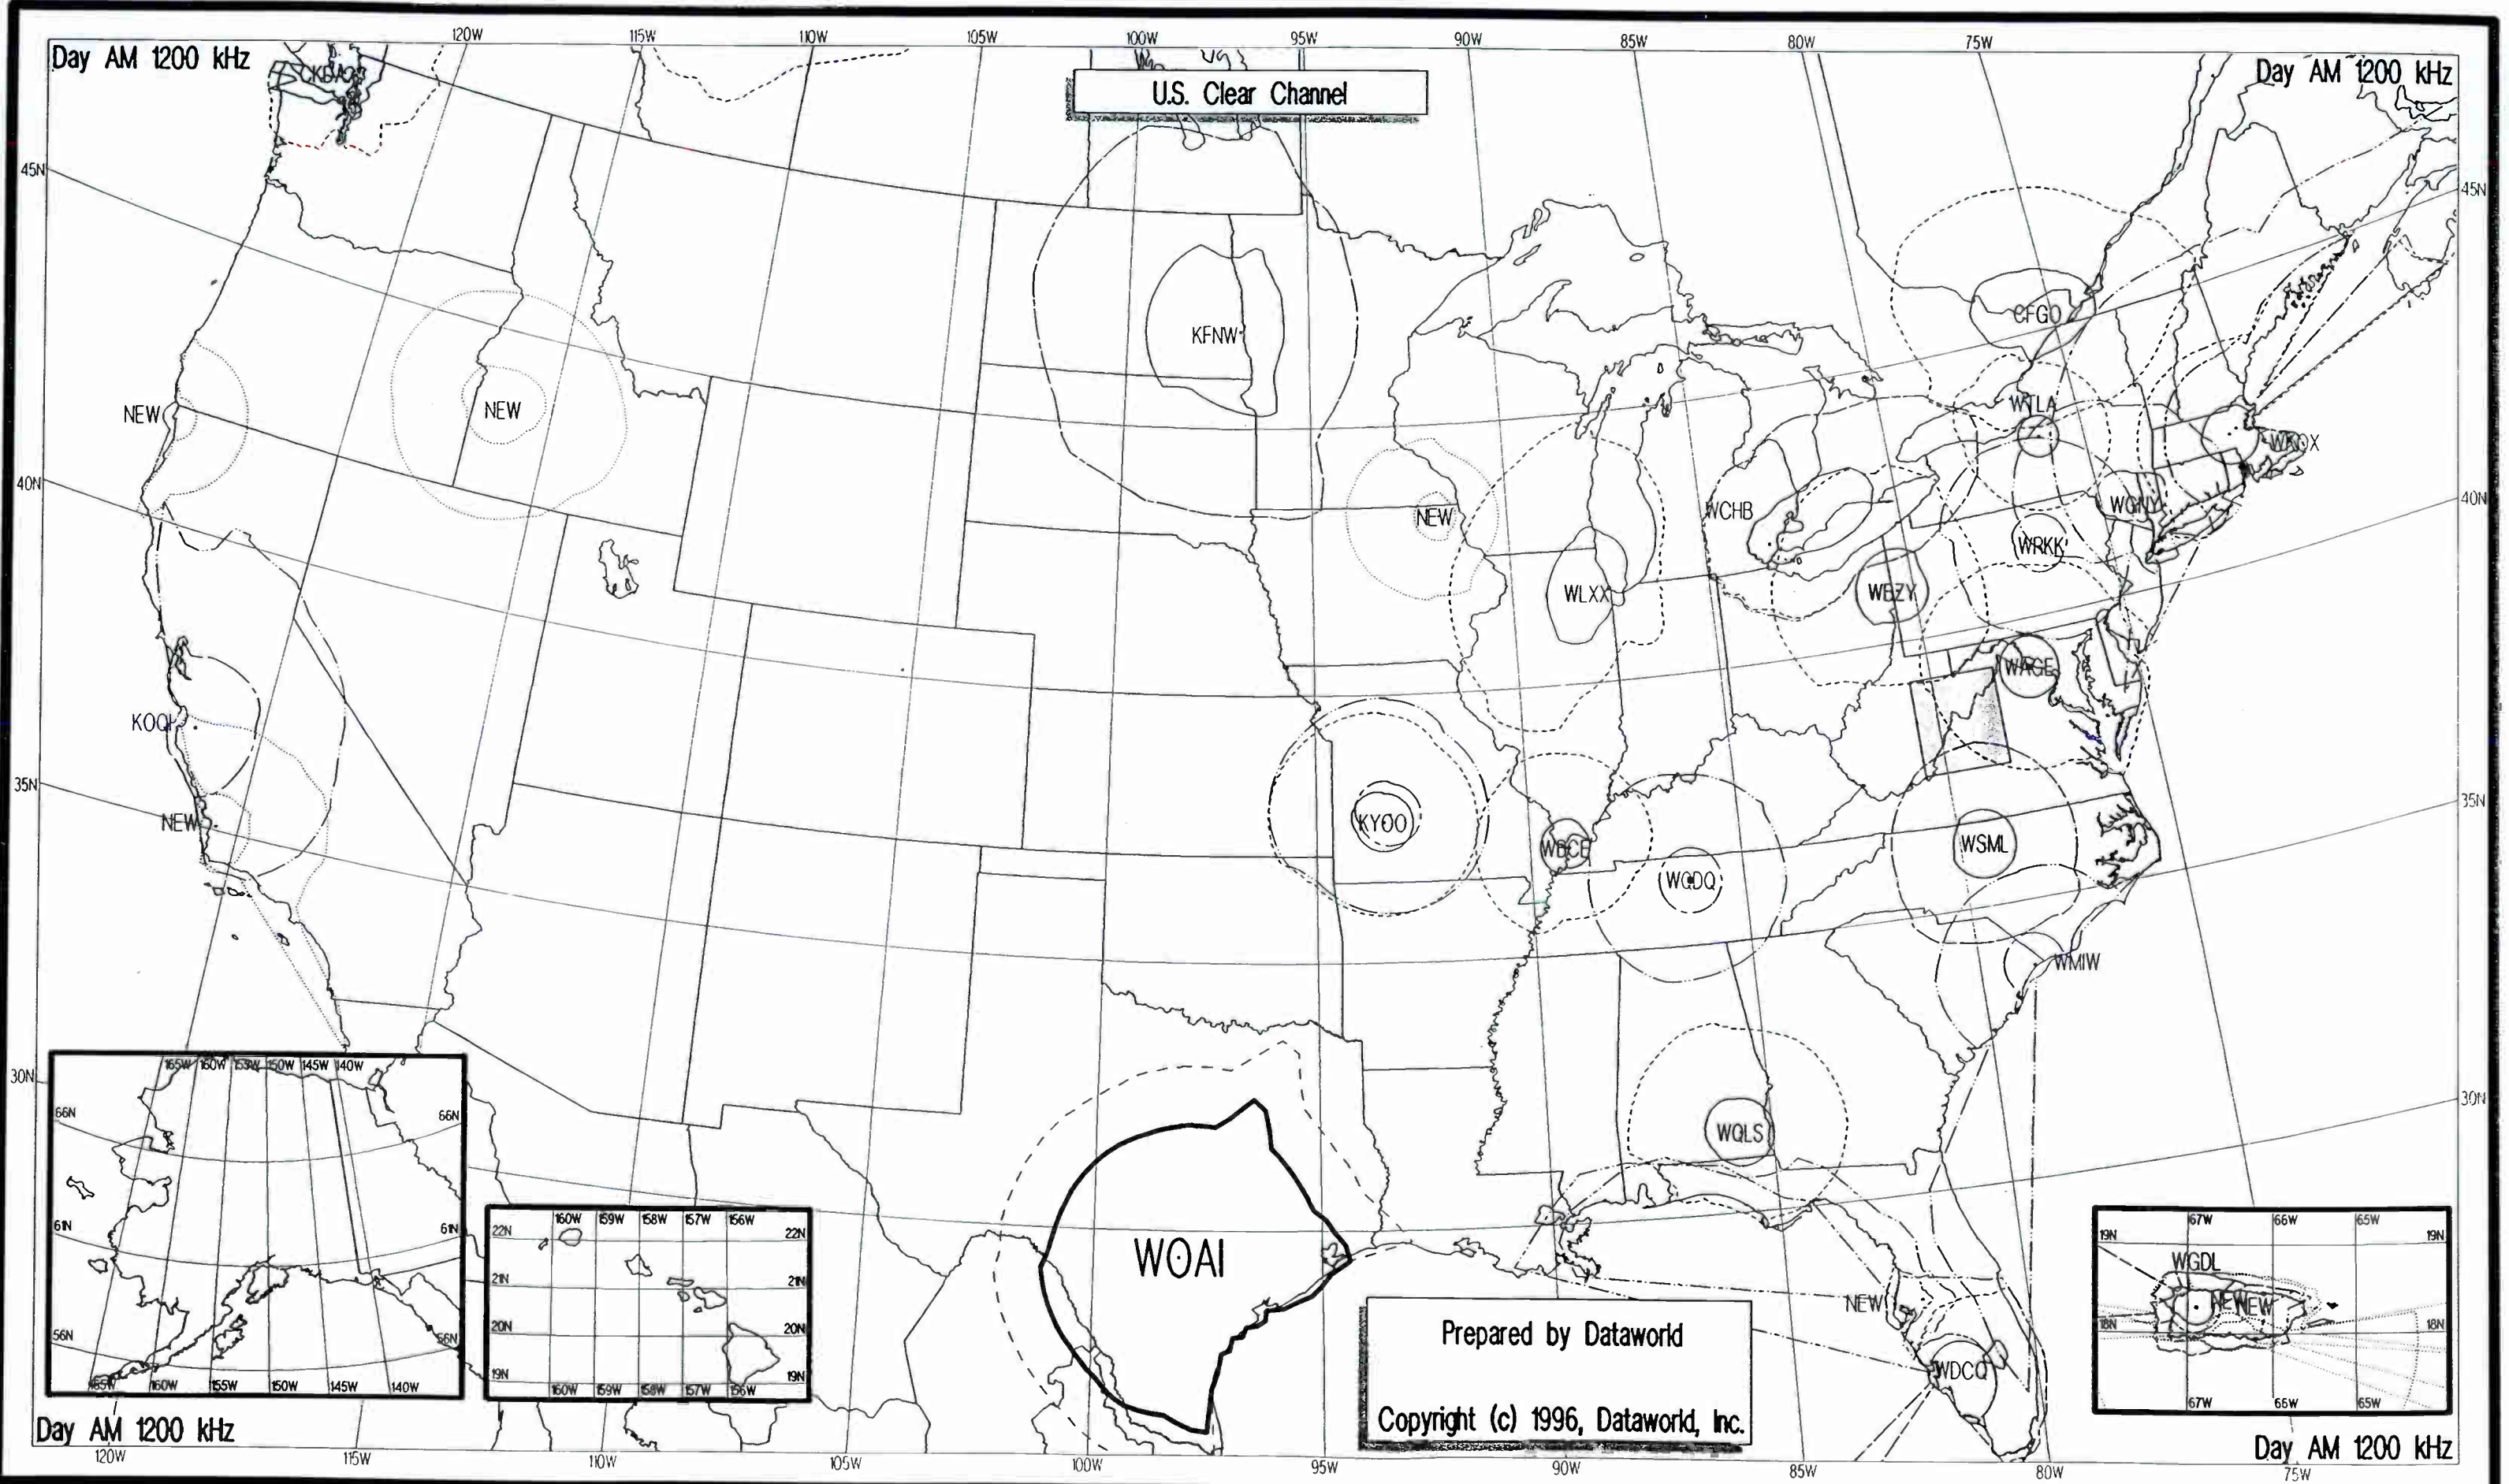

Day AM 1200 kHz

Day AM 1200 kHz

U.S. Clear Channel

Day AM 1200 kHz

Day AM 1200 kHz

Prepared by Dataworld
Copyright (c) 1996, Dataworld, Inc.