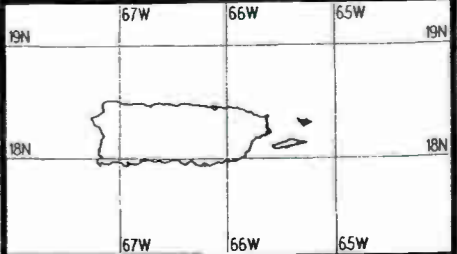

Night AM 700 kHz

Night AM 700 kHz

U.S. Clear Channel

Prepared by Dataworld
Copyright (c) 1996, Dataworld, Inc.

Night AM 700 kHz

Night AM 700 kHz