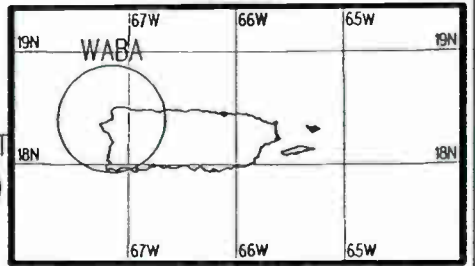

Night AM 850 kHz

Night AM 850 kHz

U.S./Mexican Clear Channel

Prepared by Dataworld
Copyright (c) 1996, Dataworld, Inc.

Night AM 850 kHz

Night AM 850 kHz