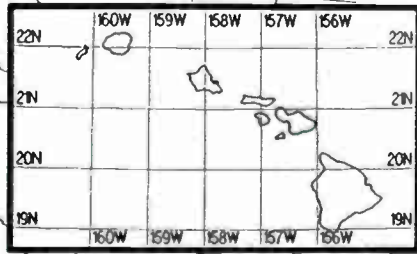

Regional Channel

Prepared by Dataworld
 Copyright (c) 1996, Dataworld, Inc.

Day AM 1470 kHz

Day AM 1470 kHz

Night AM 1480 kHz

Night AM 1480 kHz

Regional Channel

Prepared by Dataworld
 Copyright (c) 1996, Dataworld, Inc.