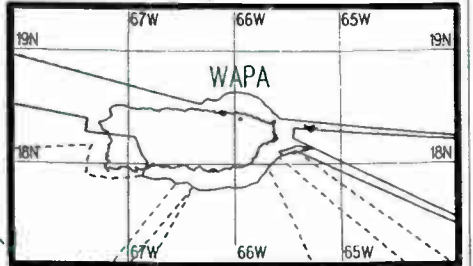

Night AM 680 kHz

U.S. Clear Channel

Prepared by Dataworld
 Copyright (c) 1996, Dataworld, Inc.

Night AM 680 kHz

Night AM 680 kHz

Day AM 680 kHz

Day AM 680 kHz

U.S. Clear Channel