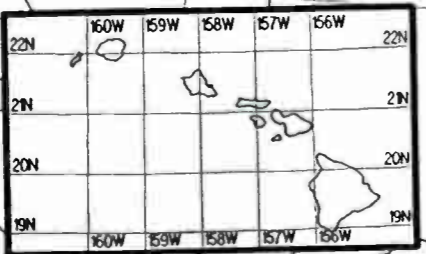

Prepared by Dataworld
Copyright (c) 1996, Dataworld, Inc.