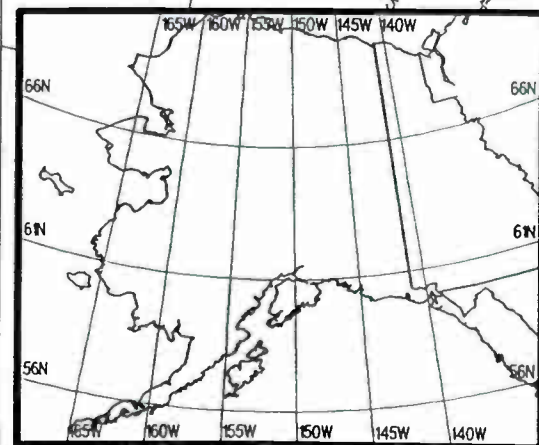

Day AM 1110 kHz

Day AM 1110 kHz

U.S. Clear Channel

Prepared by Dataworld
Copyright (c) 1996, Dataworld, Inc.

Day AM 1110 kHz

Day AM 1110 kHz