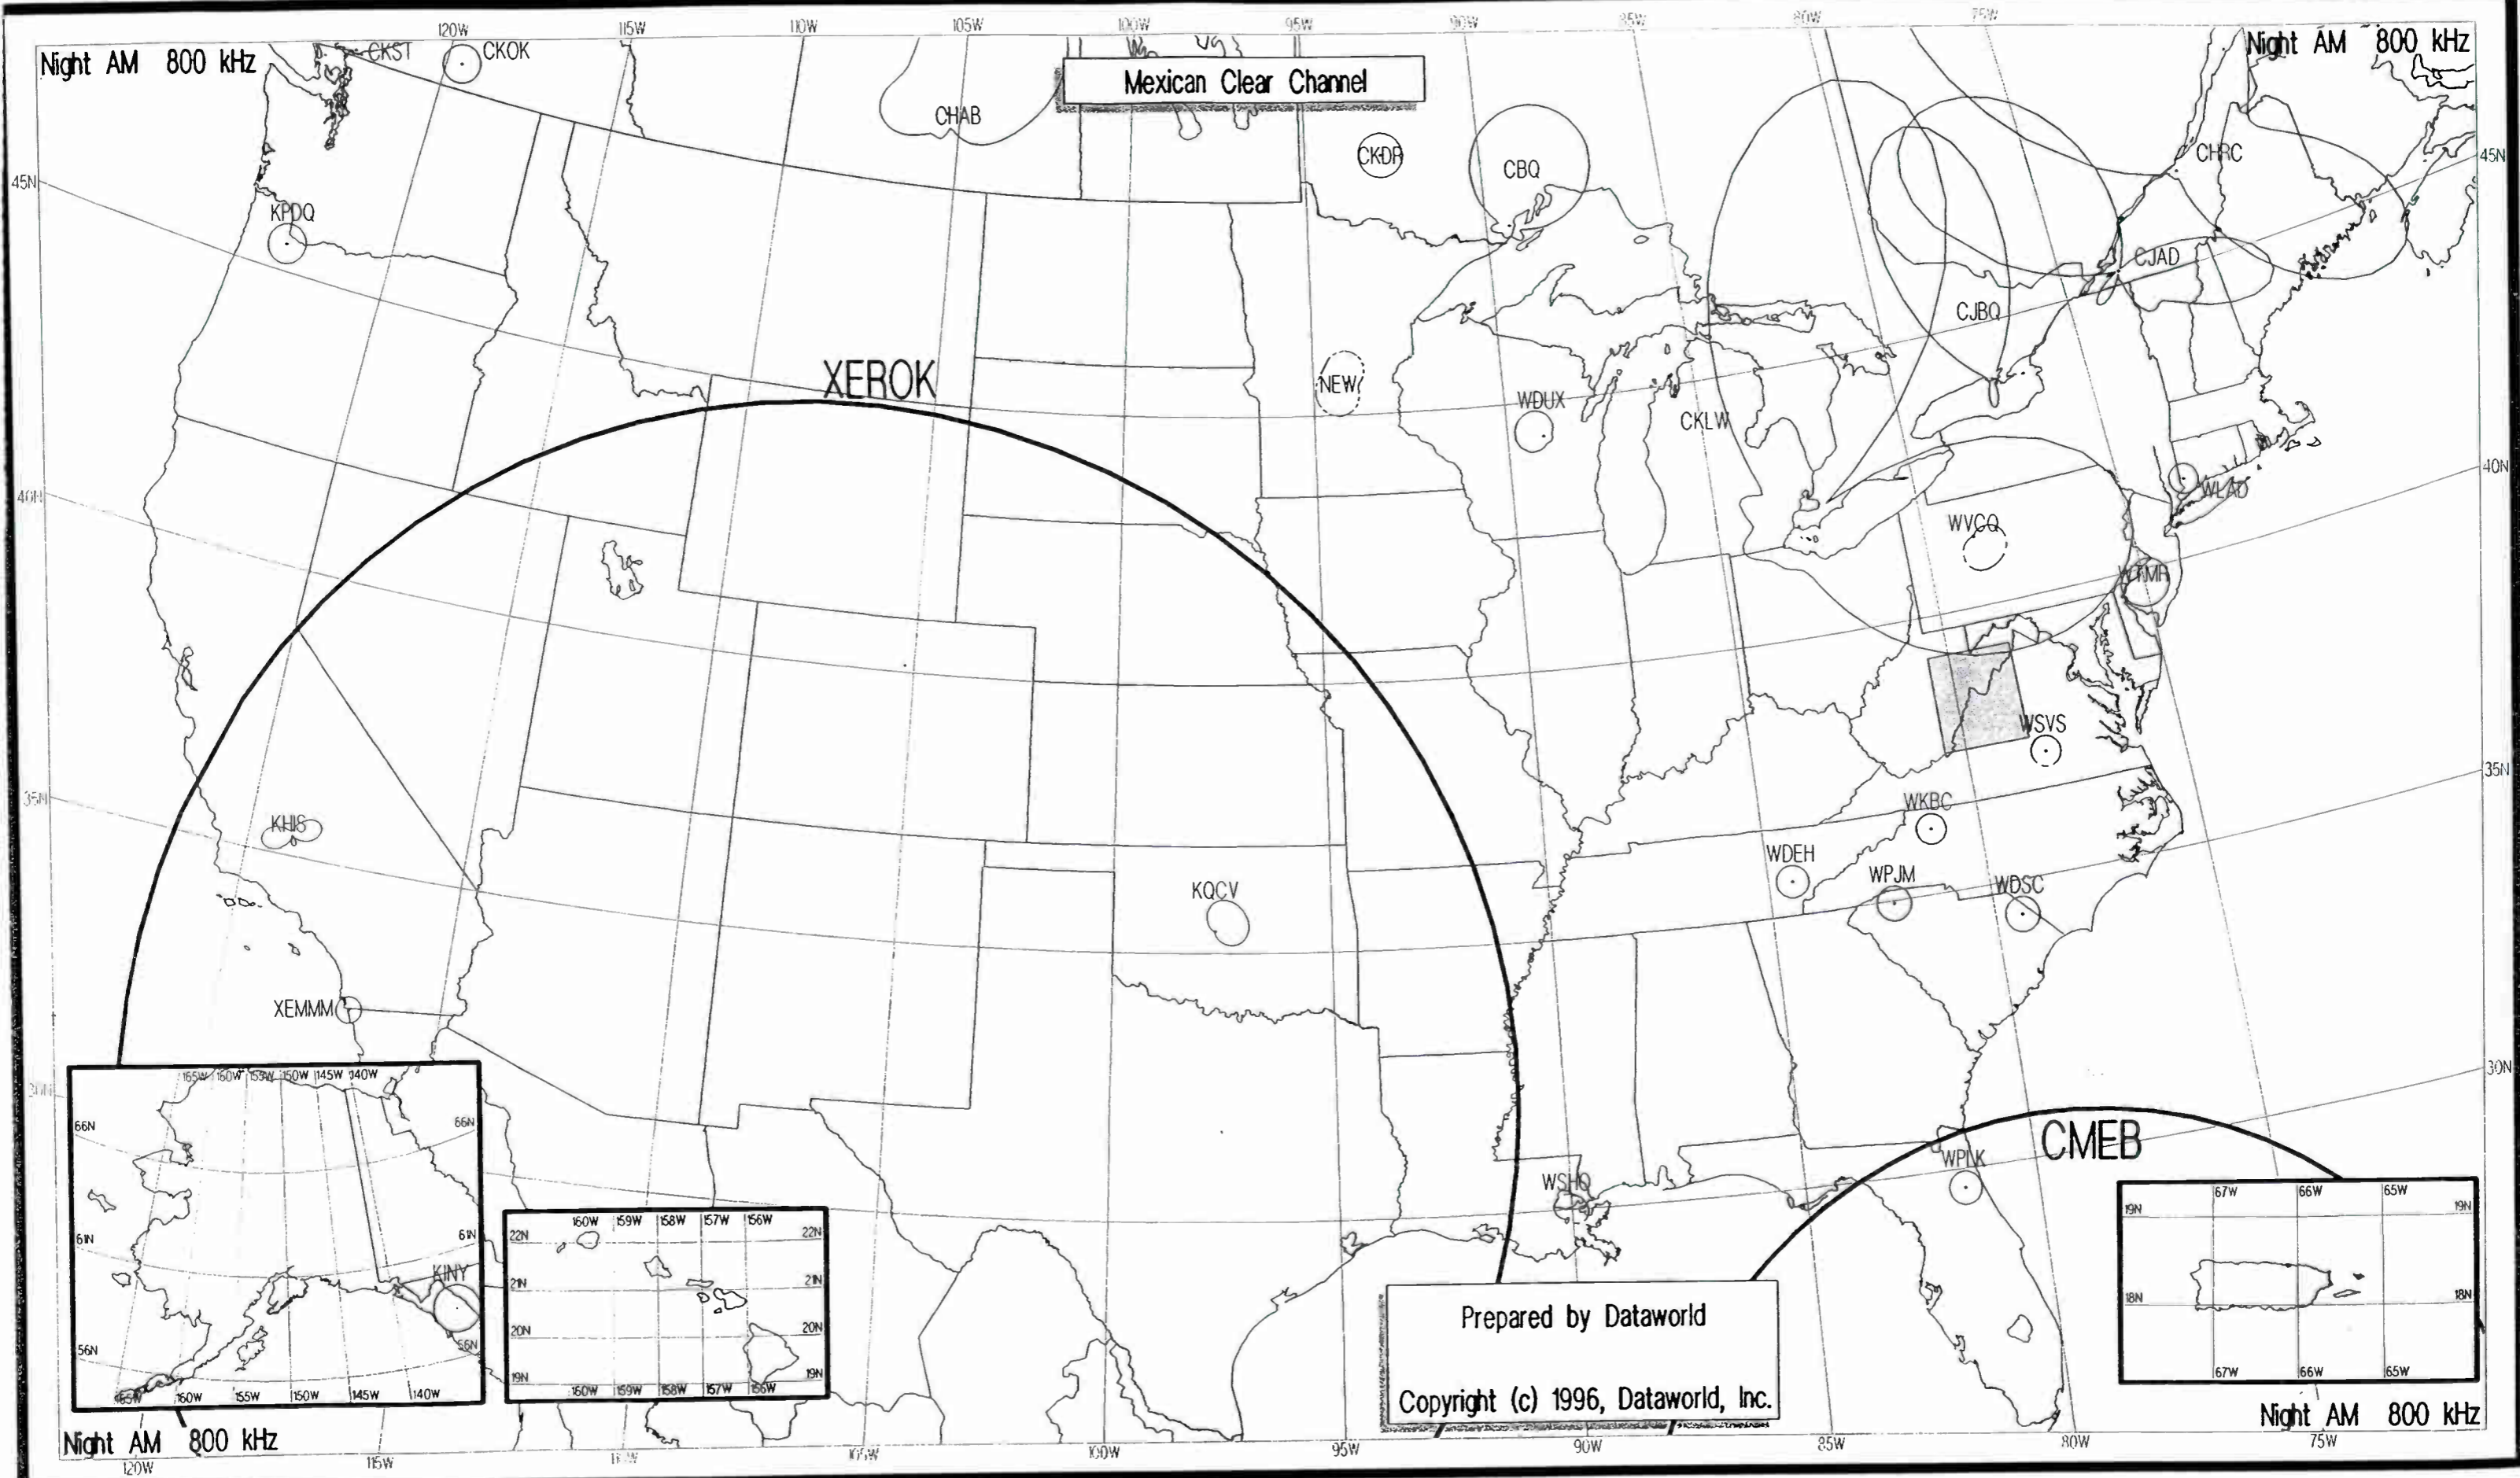

Day AM 790 kHz

Day AM 790 kHz

Prepared by Dataworld

Copyright (c) 1996, Dataworld, Inc.

Night AM 800 kHz

Night AM 800 kHz

Mexican Clear Channel

Prepared by Dataworld
 Copyright (c) 1996, Dataworld, Inc.