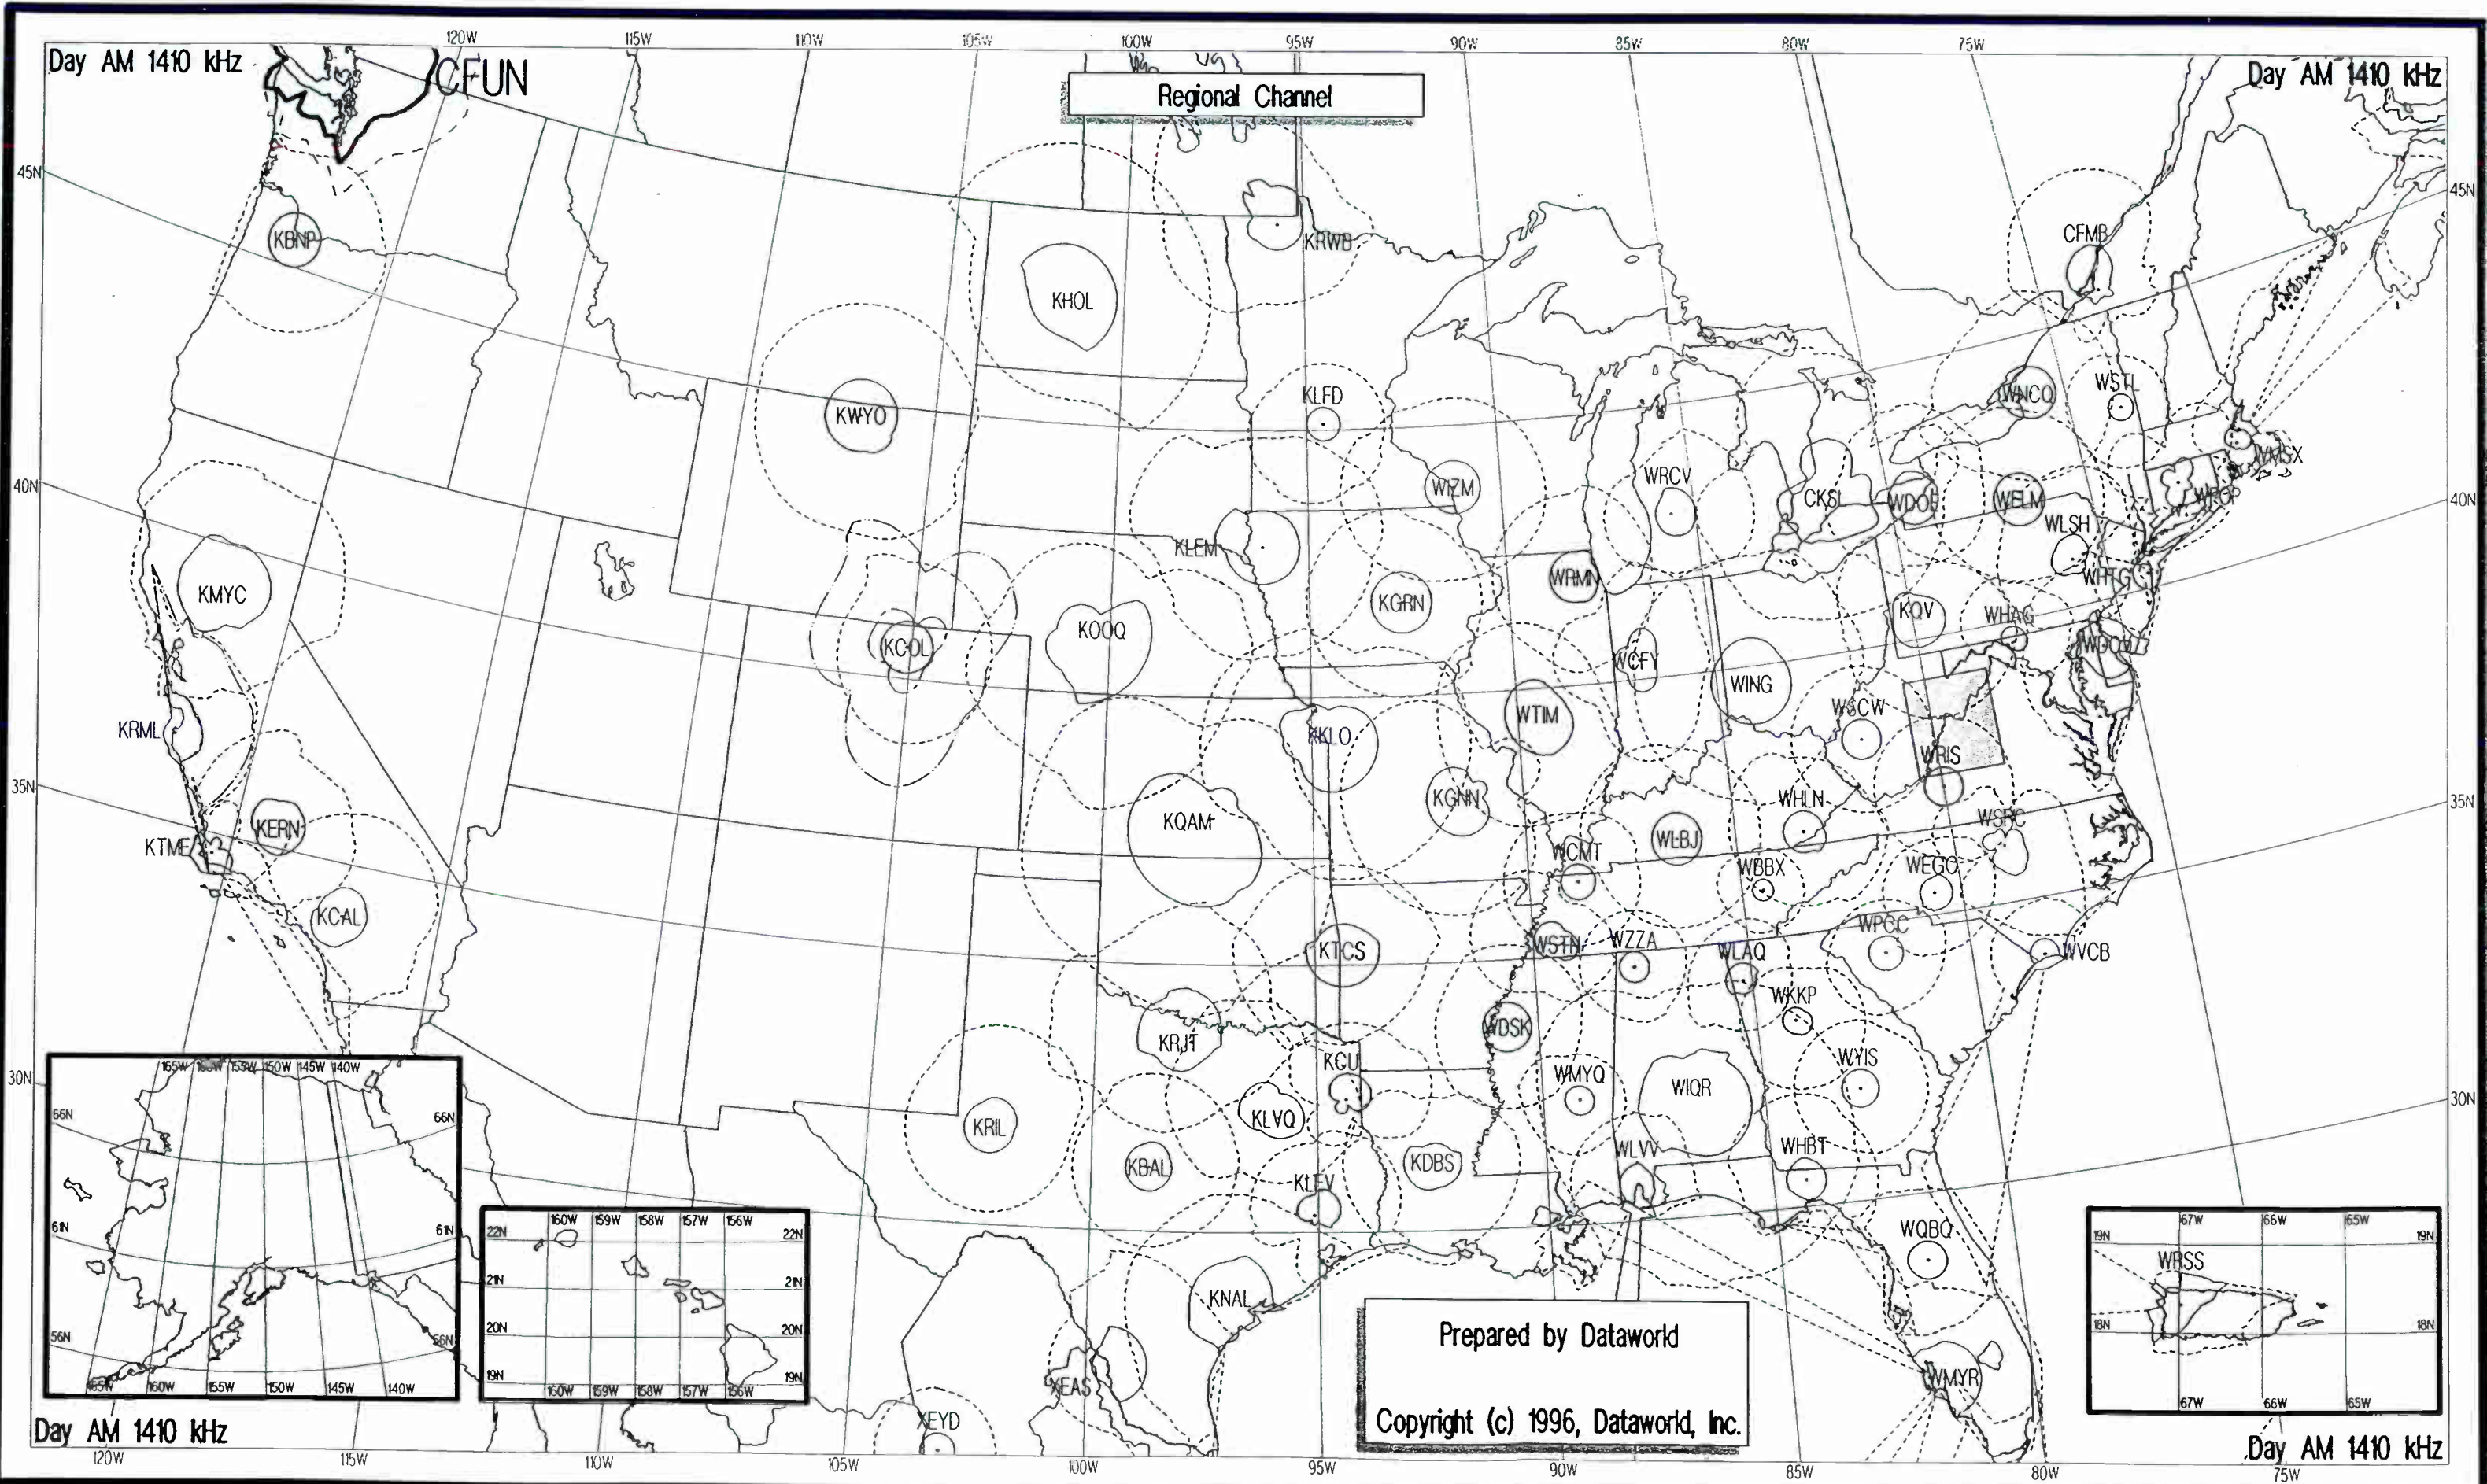

XEAS

XEYD

Prepared by Dataworld
 Copyright (c) 1996, Dataworld, Inc.

Night AM 1410 kHz

Night AM 1410 kHz

Day AM 1410 kHz

Day AM 1410 kHz

Regional Channel