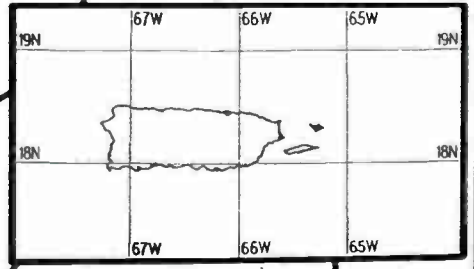

Night AM 1540 kHz

Night AM 1540 kHz

U.S./Bahamas Clear Channel

Night AM 1540 kHz

Night AM 1540 kHz

Prepared by Dataworld
Copyright (c) 1996, Dataworld, Inc.