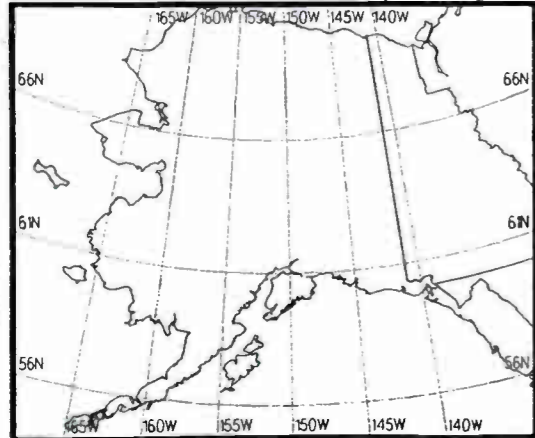

Night AM 810 kHz

Night AM 810 kHz

U.S. Clear Channel

Prepared by Dataworld
Copyright (c) 1996, Dataworld, Inc.

Night AM 810 kHz

Night AM 810 kHz