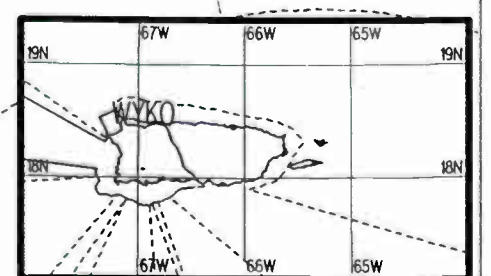

Prepared by Dataworld
 Copyright (c) 1996, Dataworld, Inc.

Day AM 880 kHz

Day AM 880 kHz

U.S. Clear Channel

Day AM 880 kHz

Day AM 880 kHz

Prepared by Dataworld
 Copyright (c) 1996, Dataworld, Inc.

Night AM 890 kHz