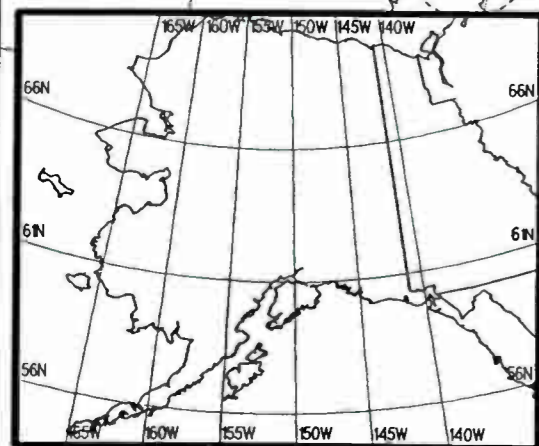

Day AM 1370 kHz

Day AM 1370 kHz

Regional Channel

Prepared by Dataworld
Copyright (c) 1996, Dataworld, Inc.