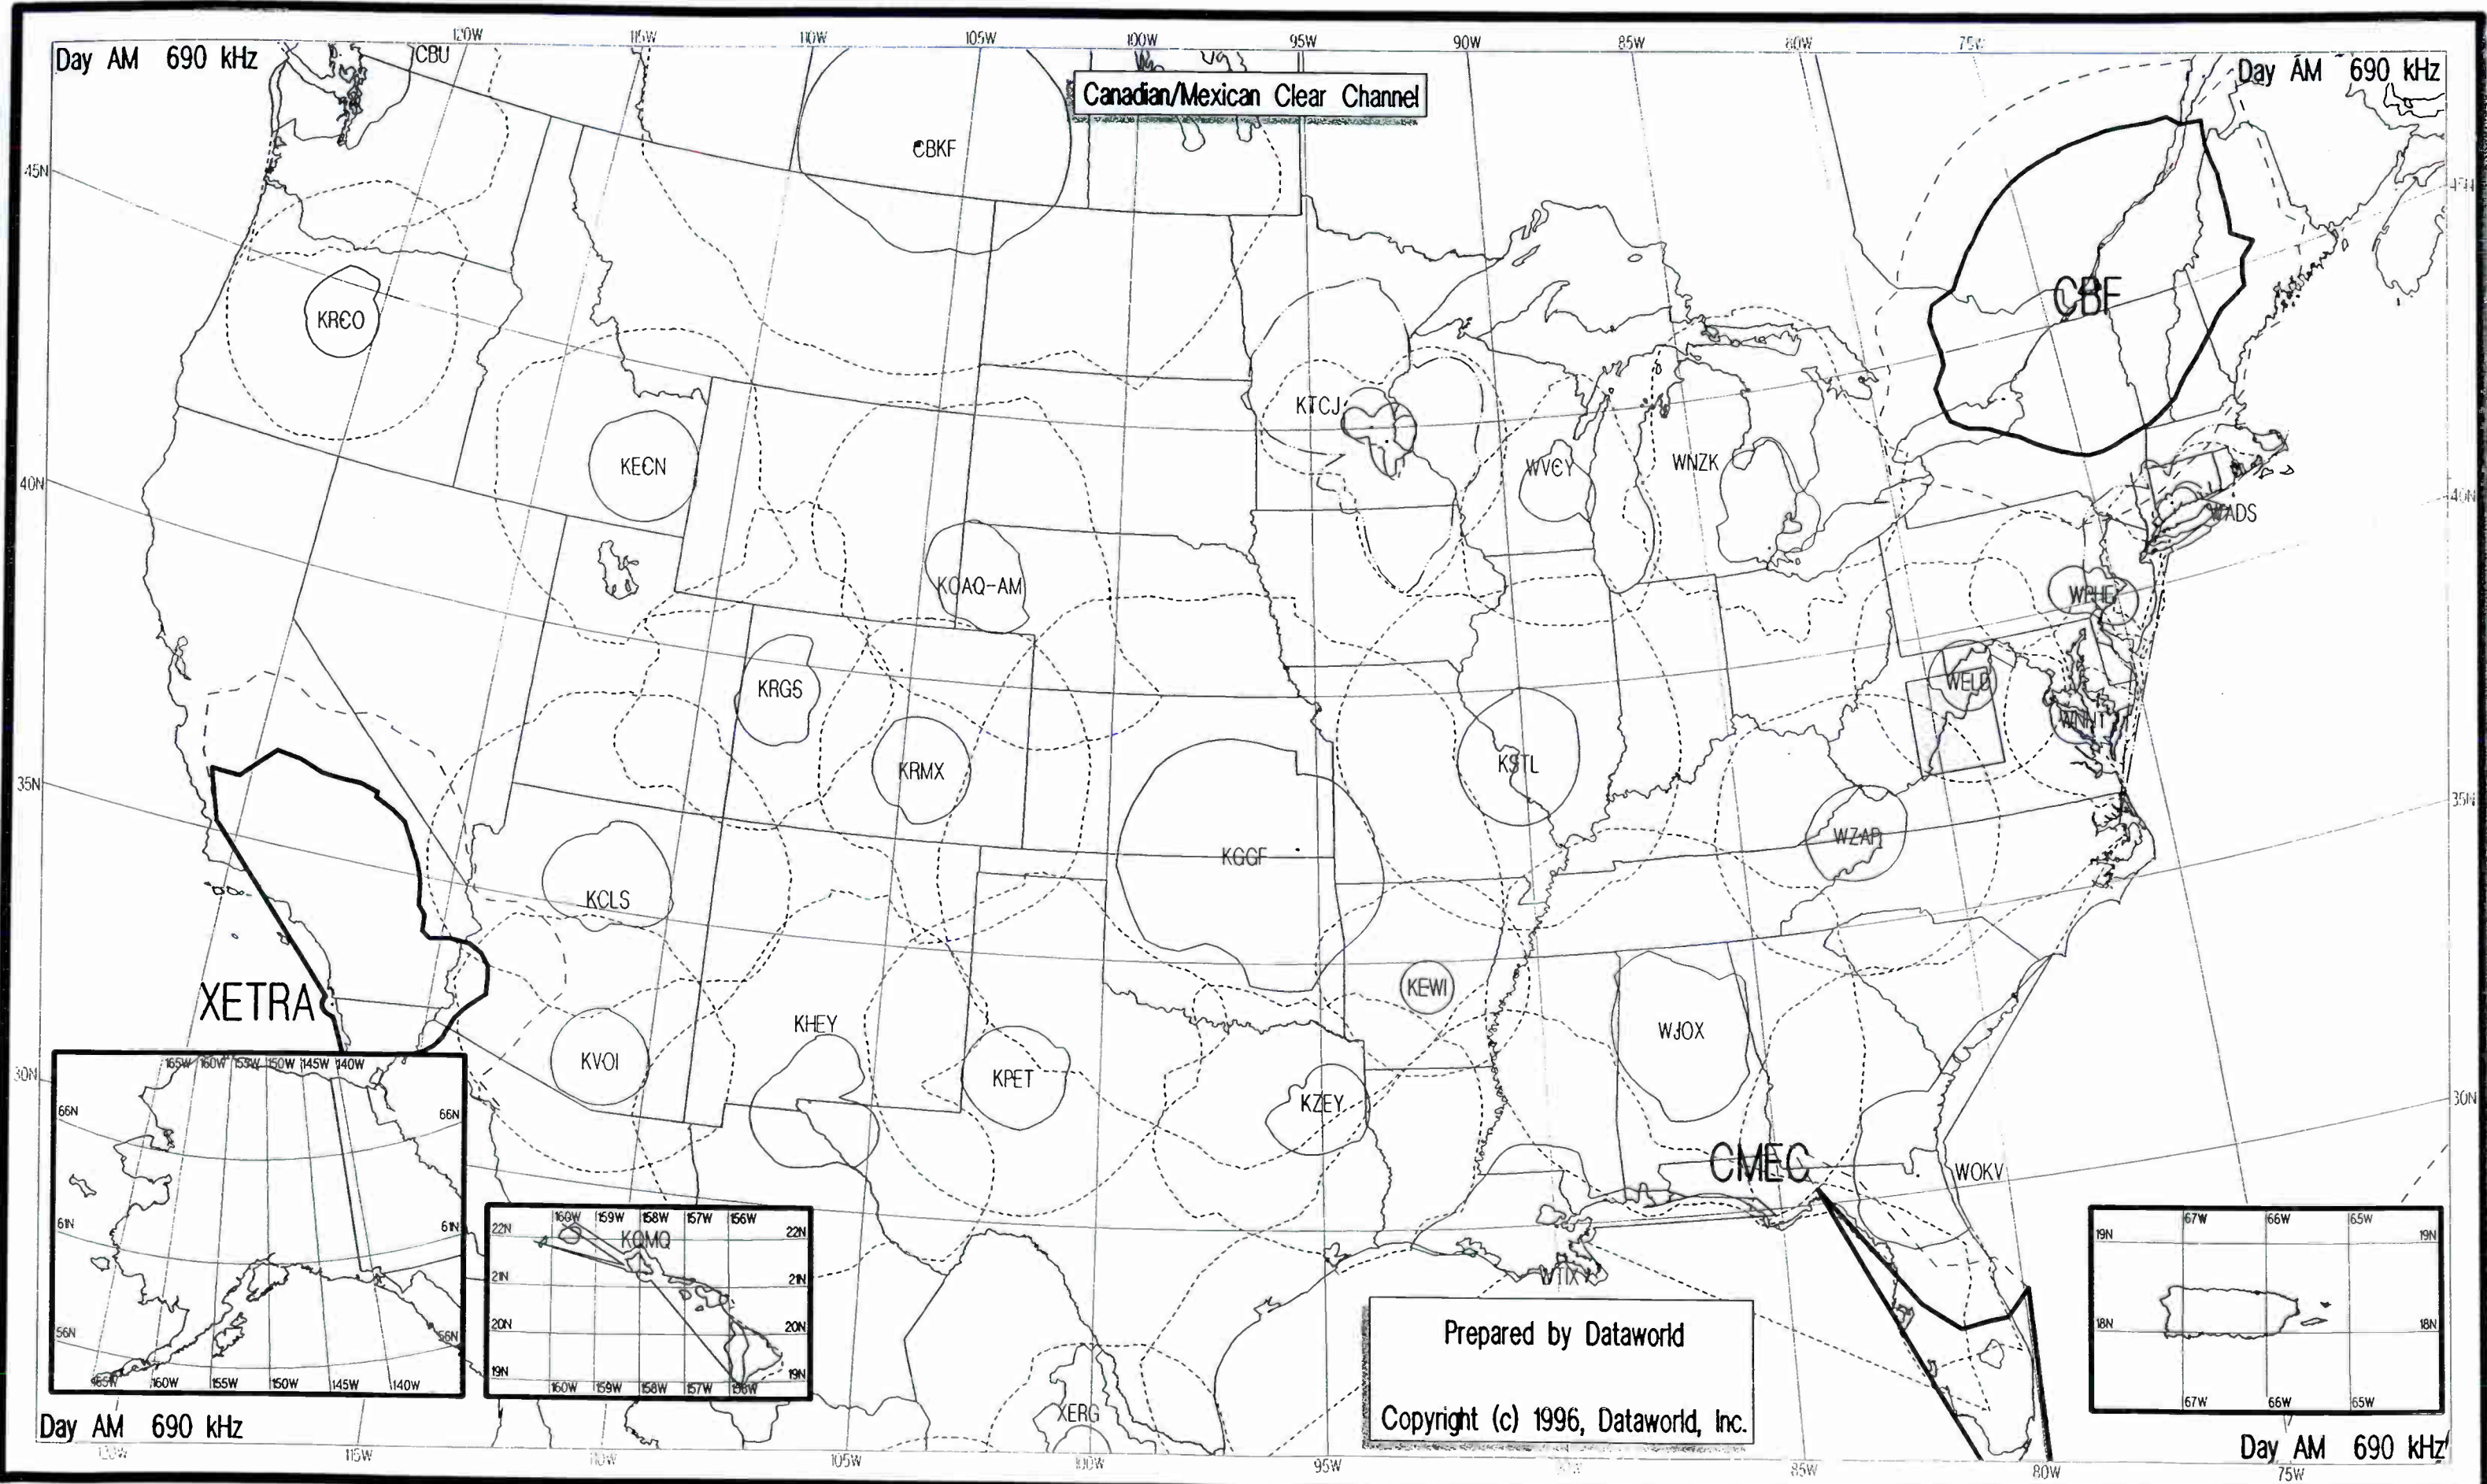

Prepared by Dataworld
Copyright (c) 1996, Dataworld, Inc.