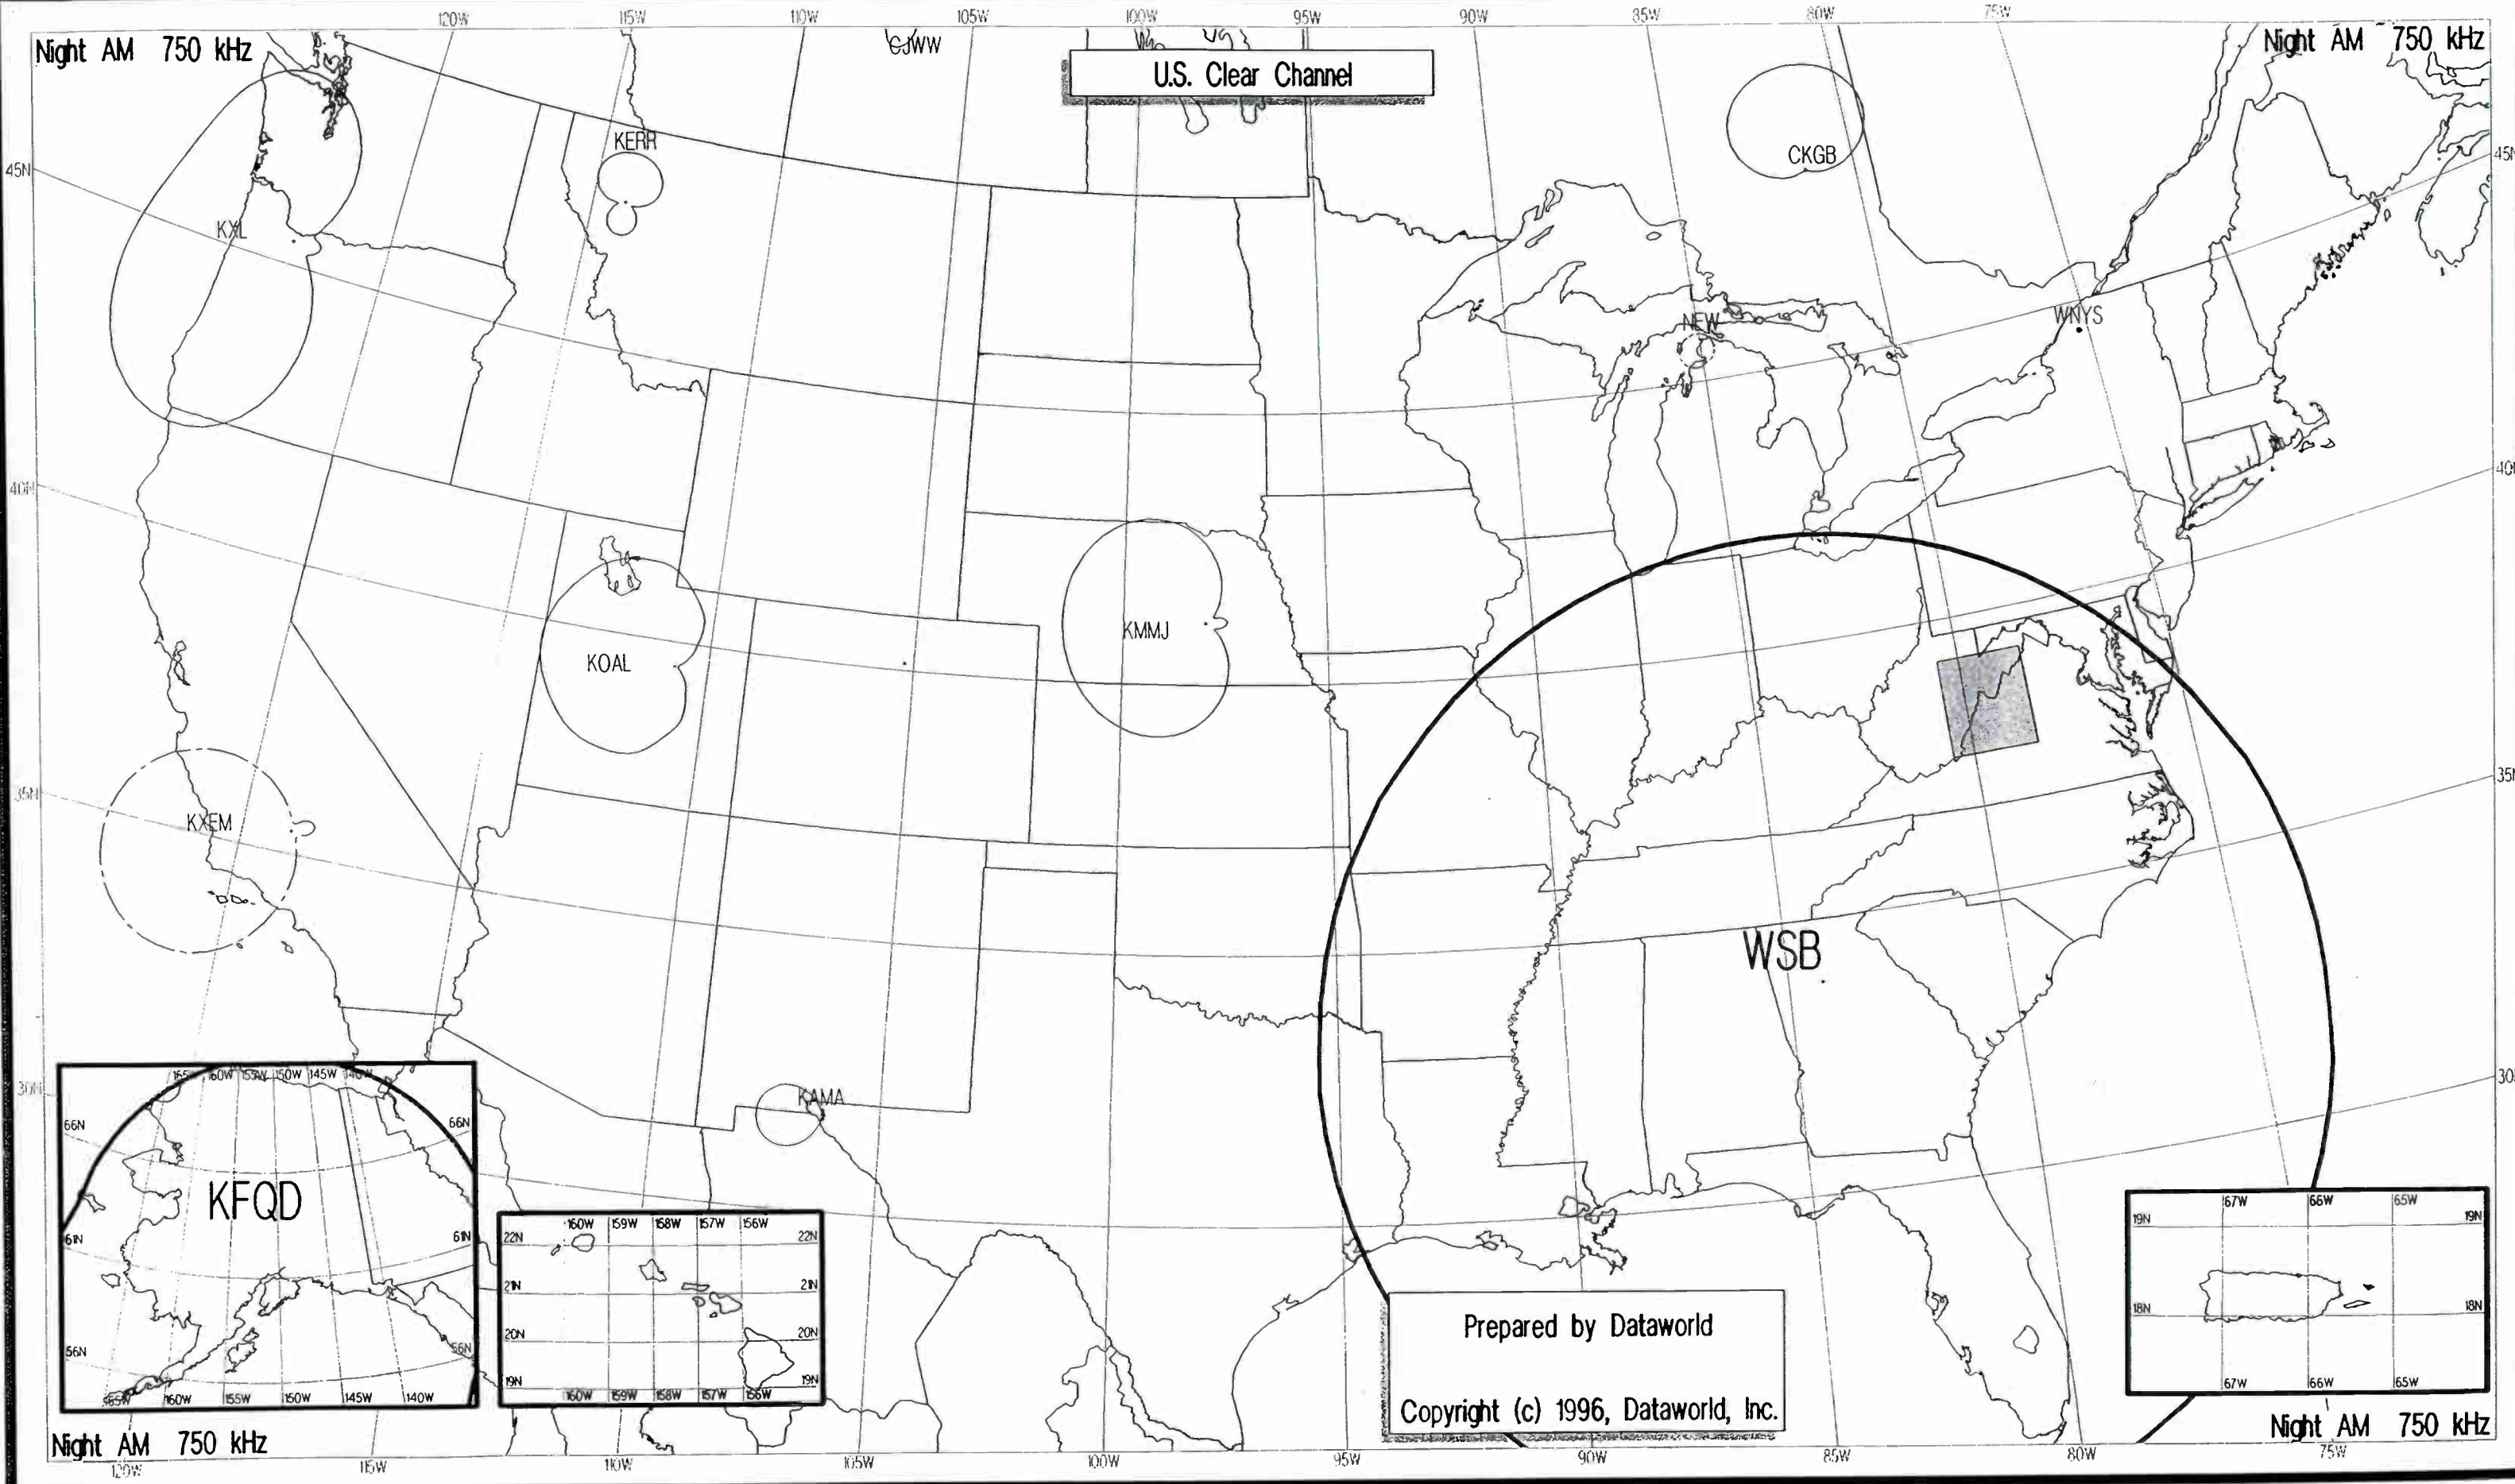

Night AM 750 kHz

Night AM 750 kHz

U.S. Clear Channel

Night AM 750 kHz

Night AM 750 kHz

Prepared by Dataworld

Copyright (c) 1996, Dataworld, Inc.