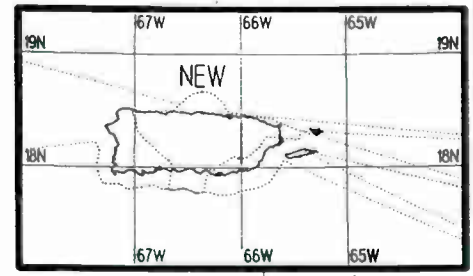

Day AM 780 kHz

Day AM 780 kHz

U.S. Clear Channel

Prepared by Dataworld
Copyright (c) 1996, Dataworld, Inc.

Day AM 780 kHz

Day AM 780 kHz