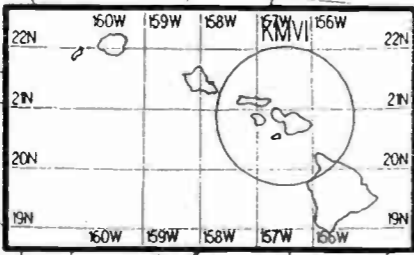

Night AM 550 kHz

Night AM 550 kHz

Regional Channel

Night AM 550 kHz

Night AM 550 kHz

Prepared by Dataworld
Copyright (c) 1996, Dataworld, Inc.