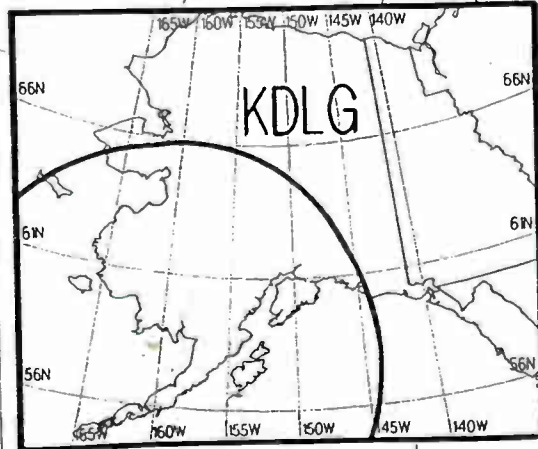

Night AM 670 kHz

Night AM 670 kHz

U.S. Clear Channel

Prepared by Dataworld
Copyright (c) 1996, Dataworld, Inc.

Night AM 670 kHz

Night AM 670 kHz