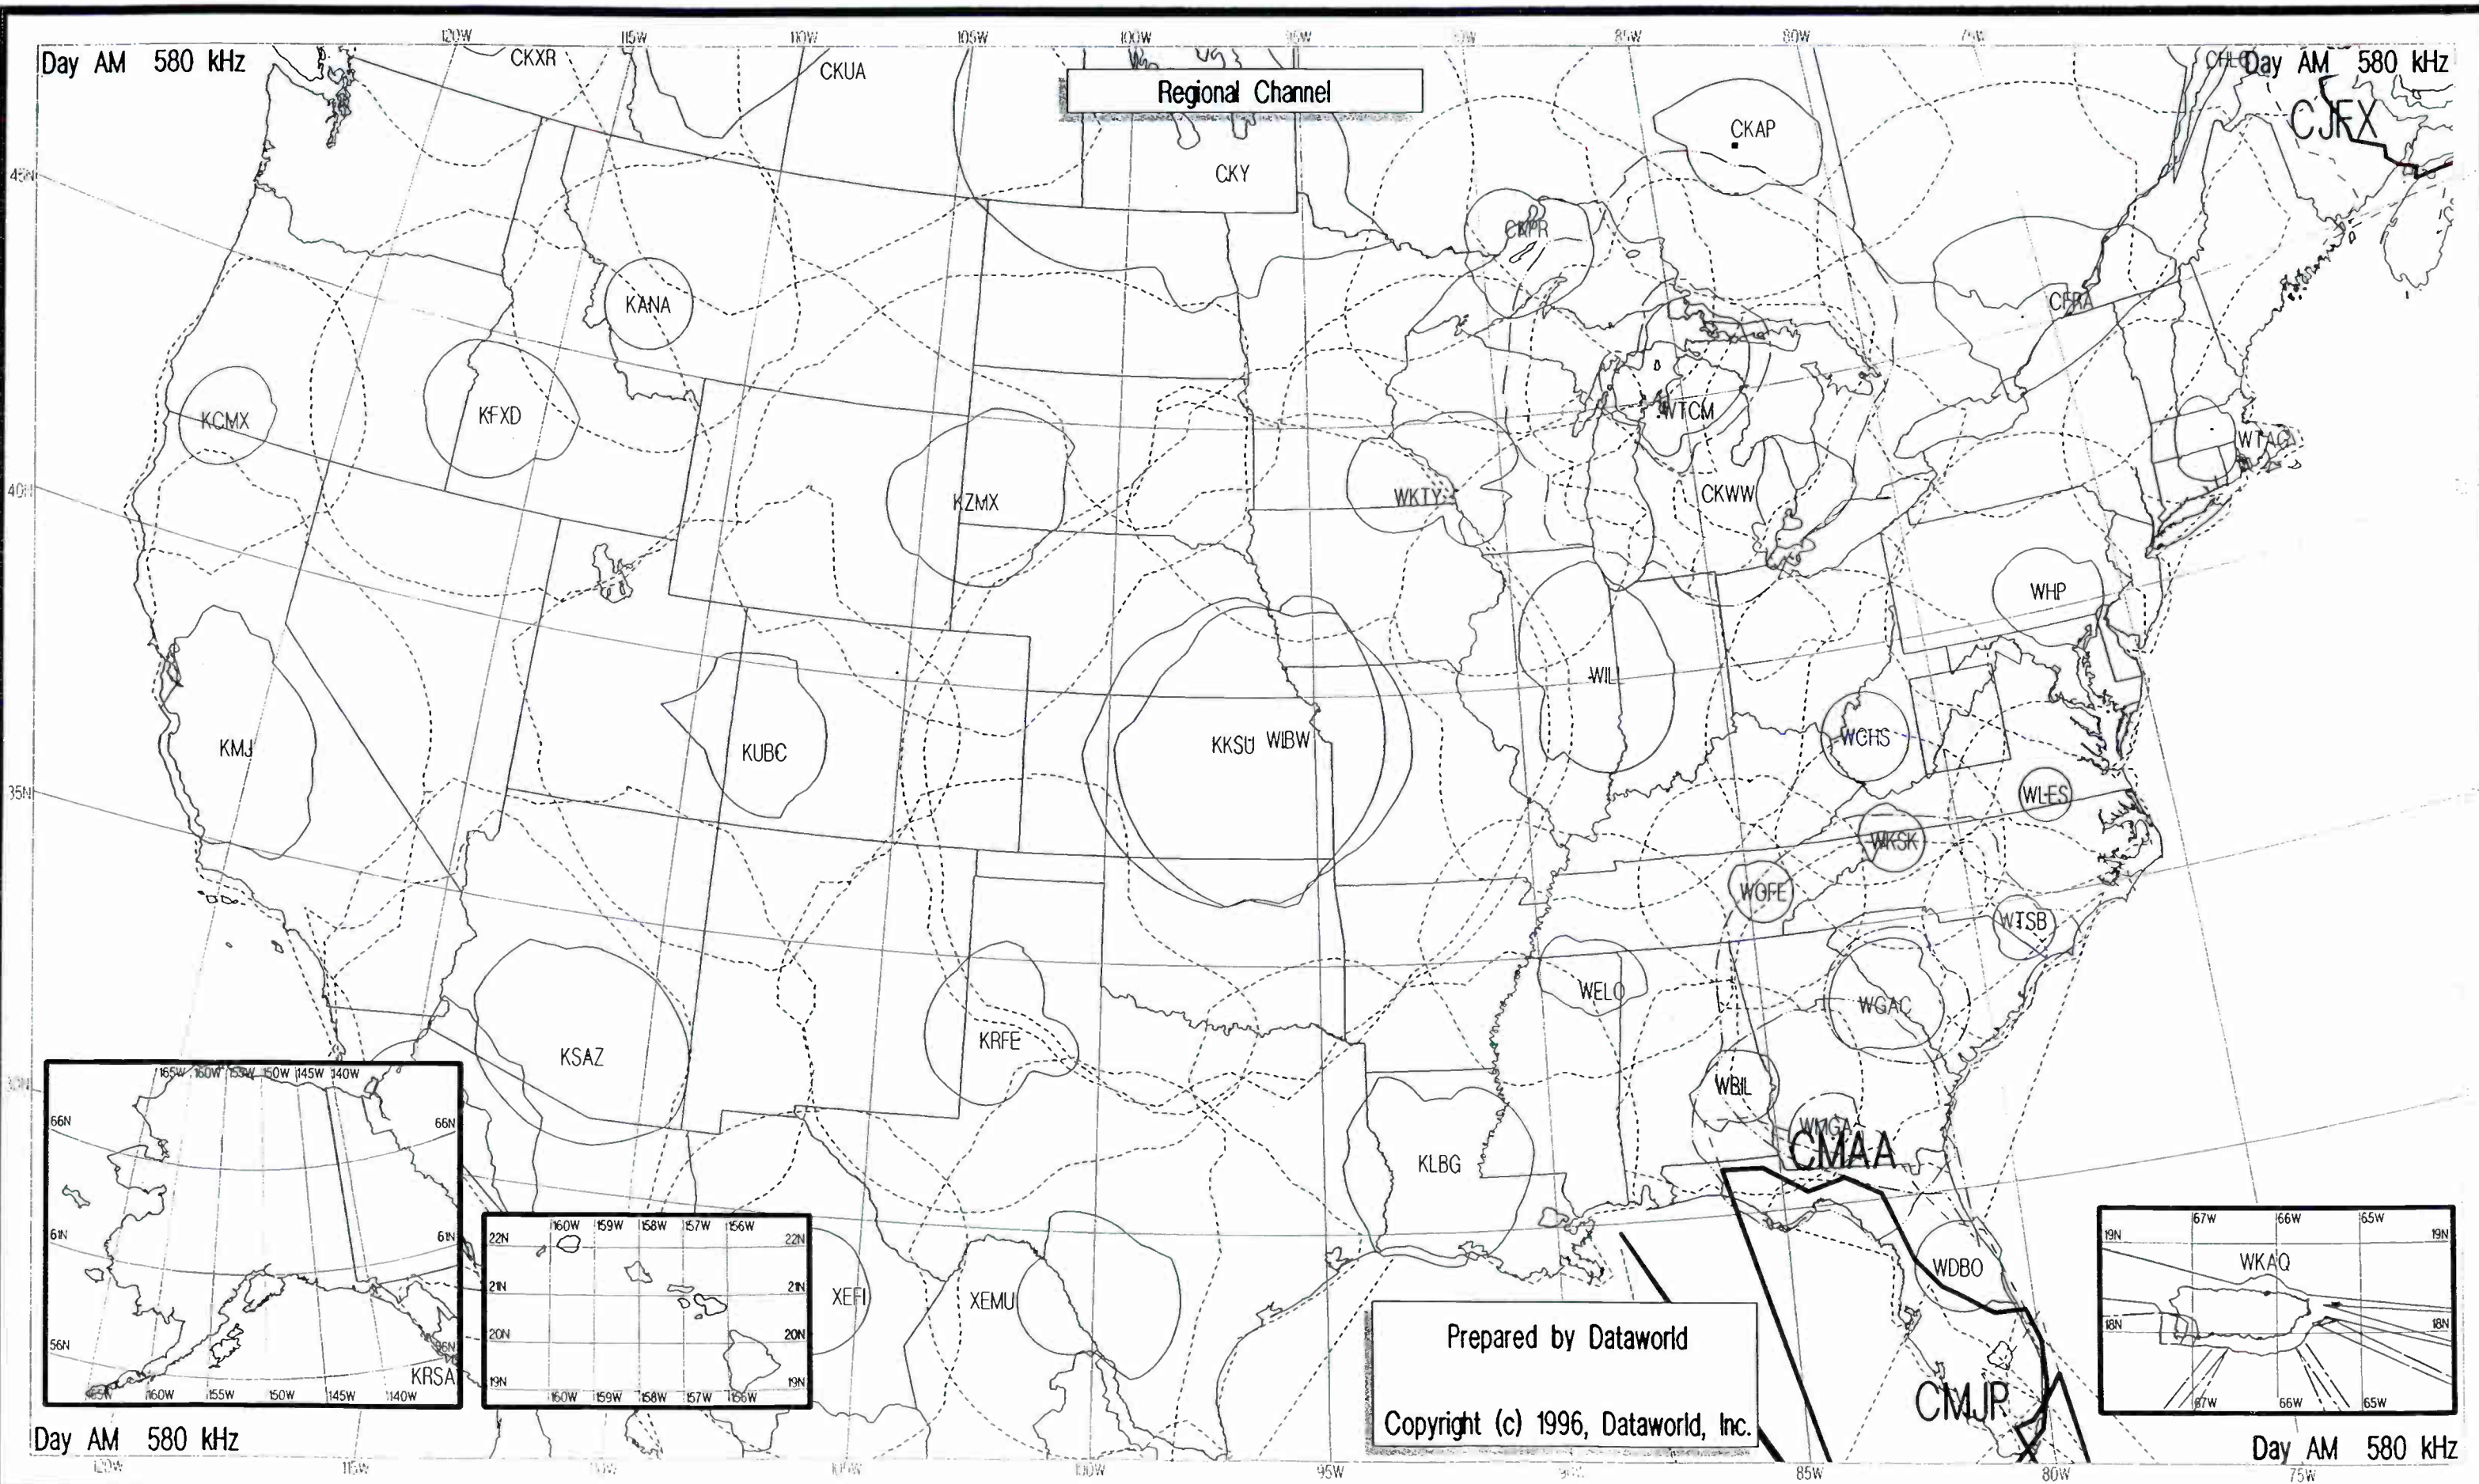

Day AM 580 kHz

Day AM 580 kHz

Regional Channel

Prepared by Dataworld
Copyright (c) 1996, Dataworld, Inc.

Day AM 580 kHz

Day AM 580 kHz