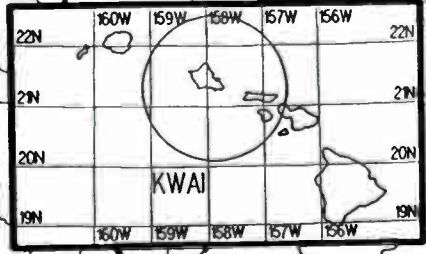

U.S. Clear Channel

Prepared by Dataworld
Copyright (c) 1996, Dataworld, Inc.