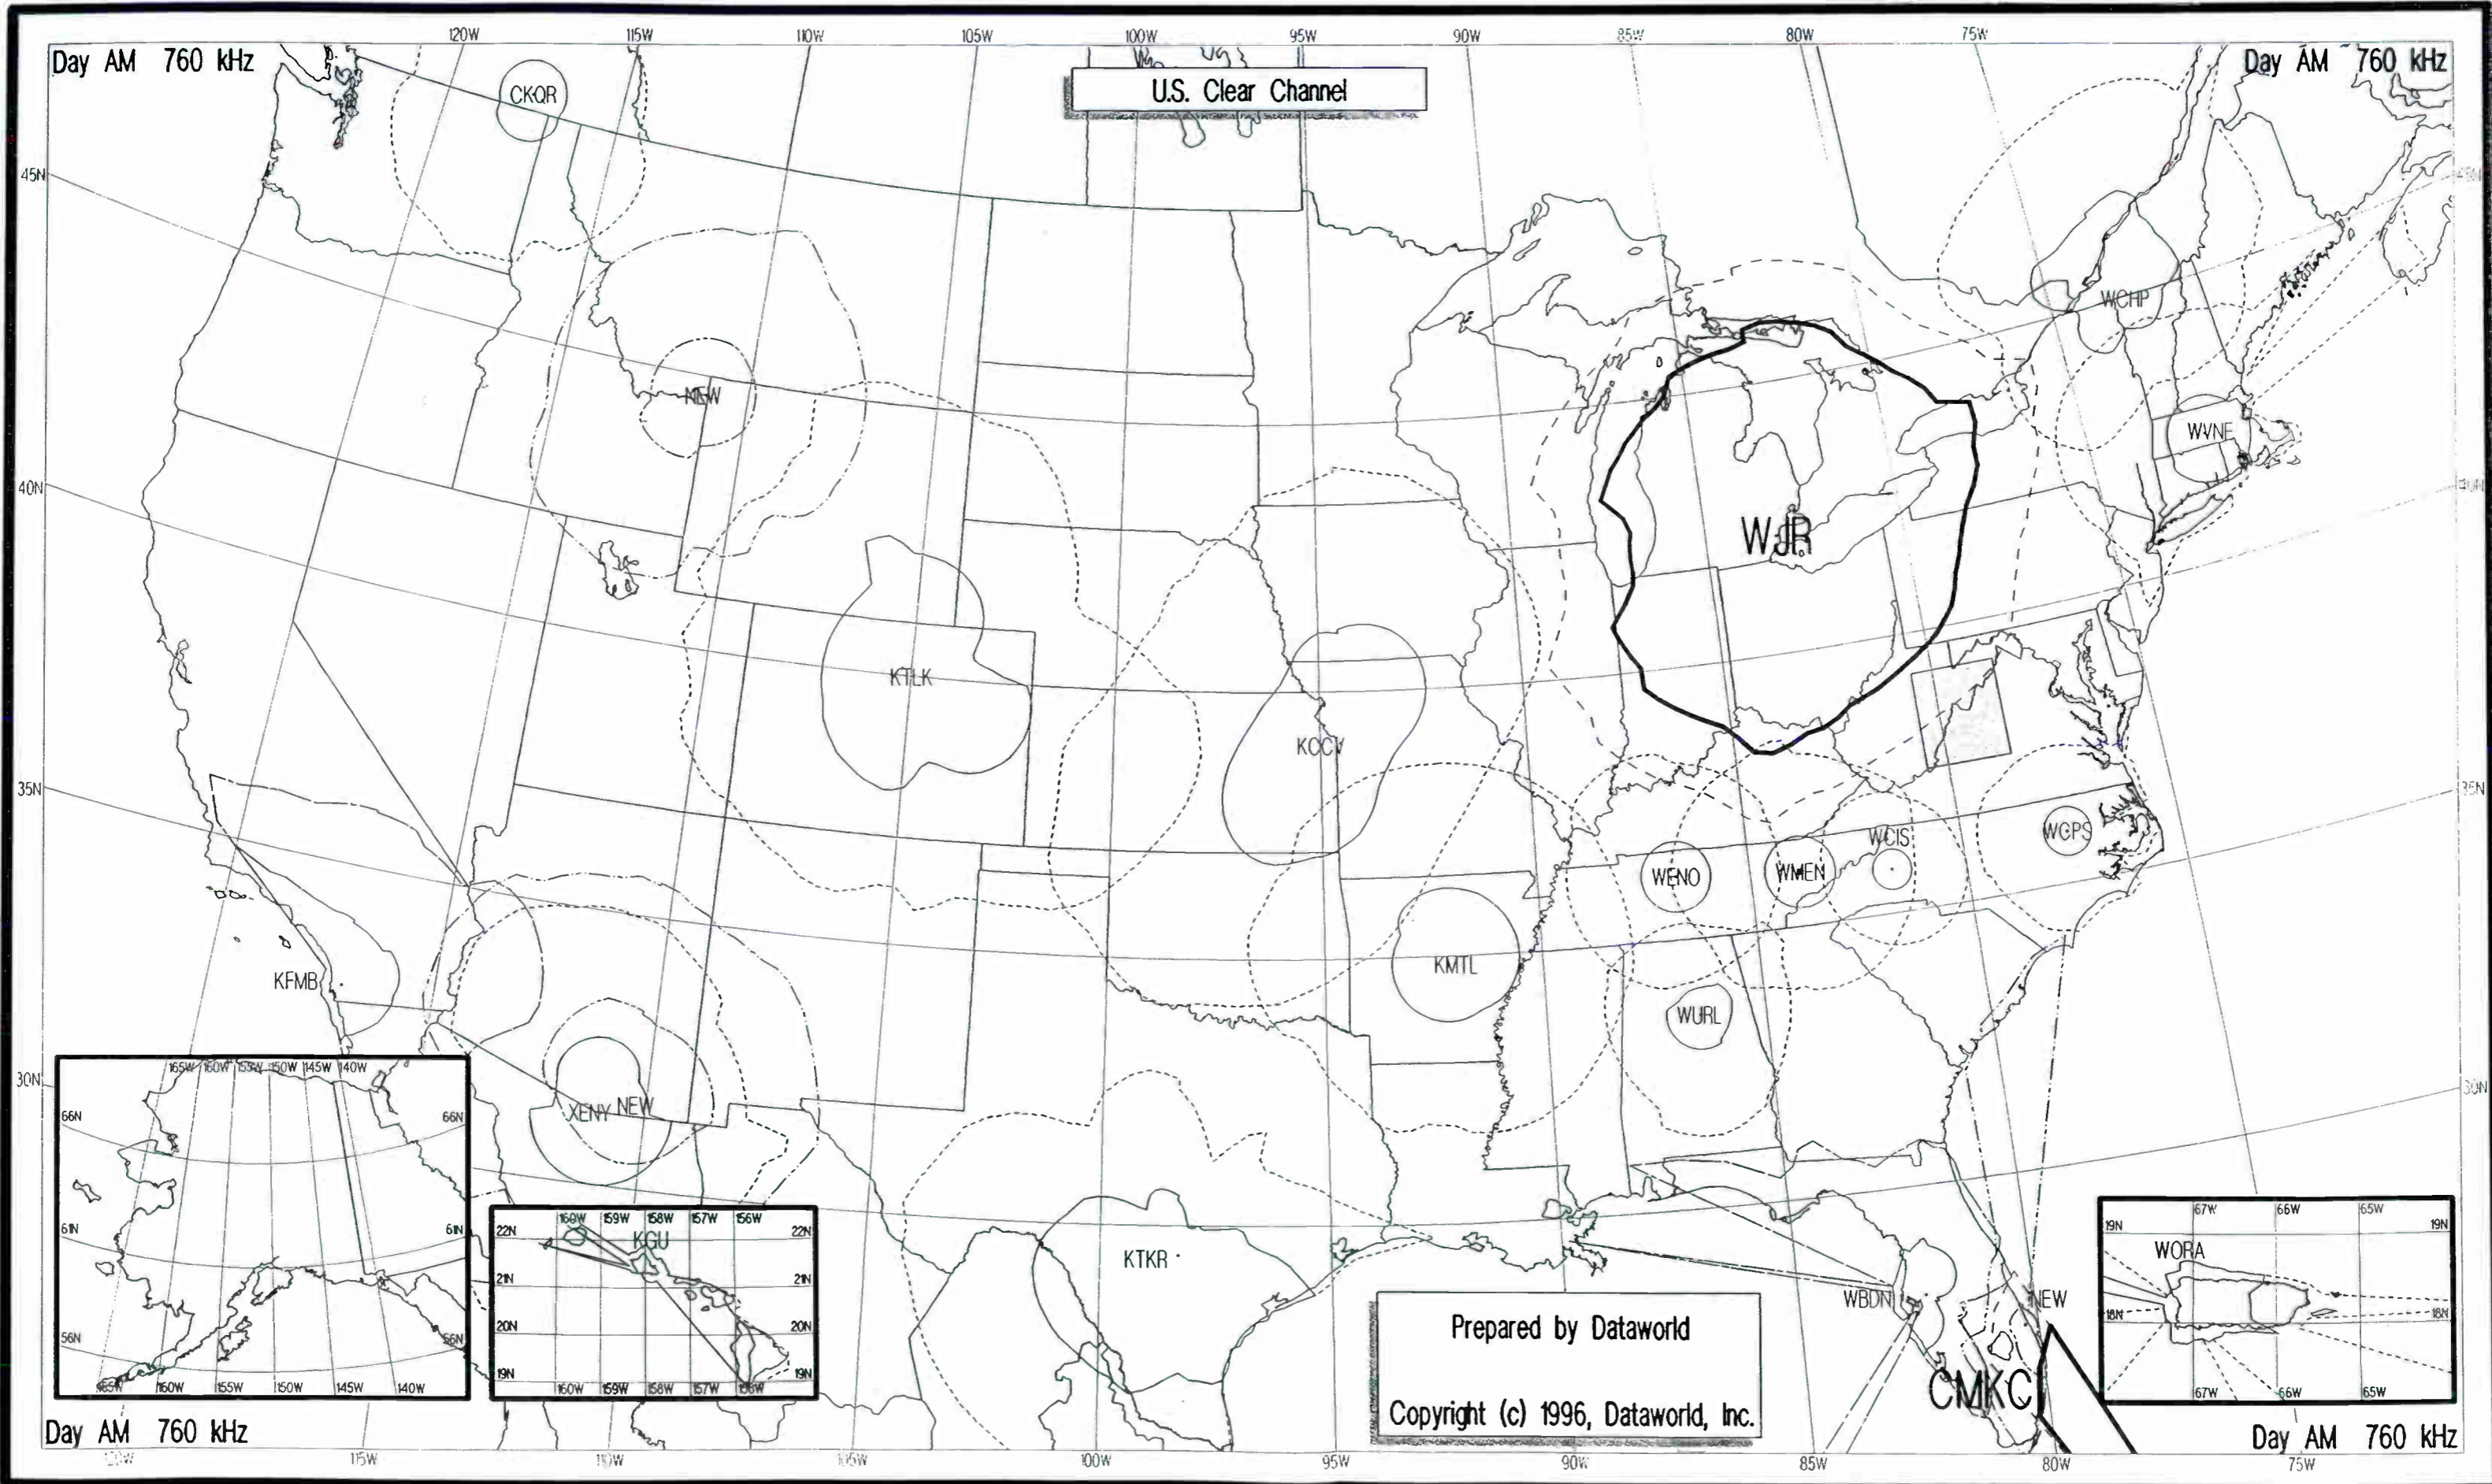

Day AM 760 kHz

Day AM 760 kHz

U.S. Clear Channel

Prepared by Dataworld
Copyright (c) 1996, Dataworld, Inc.

Day AM 760 kHz

Day AM 760 kHz