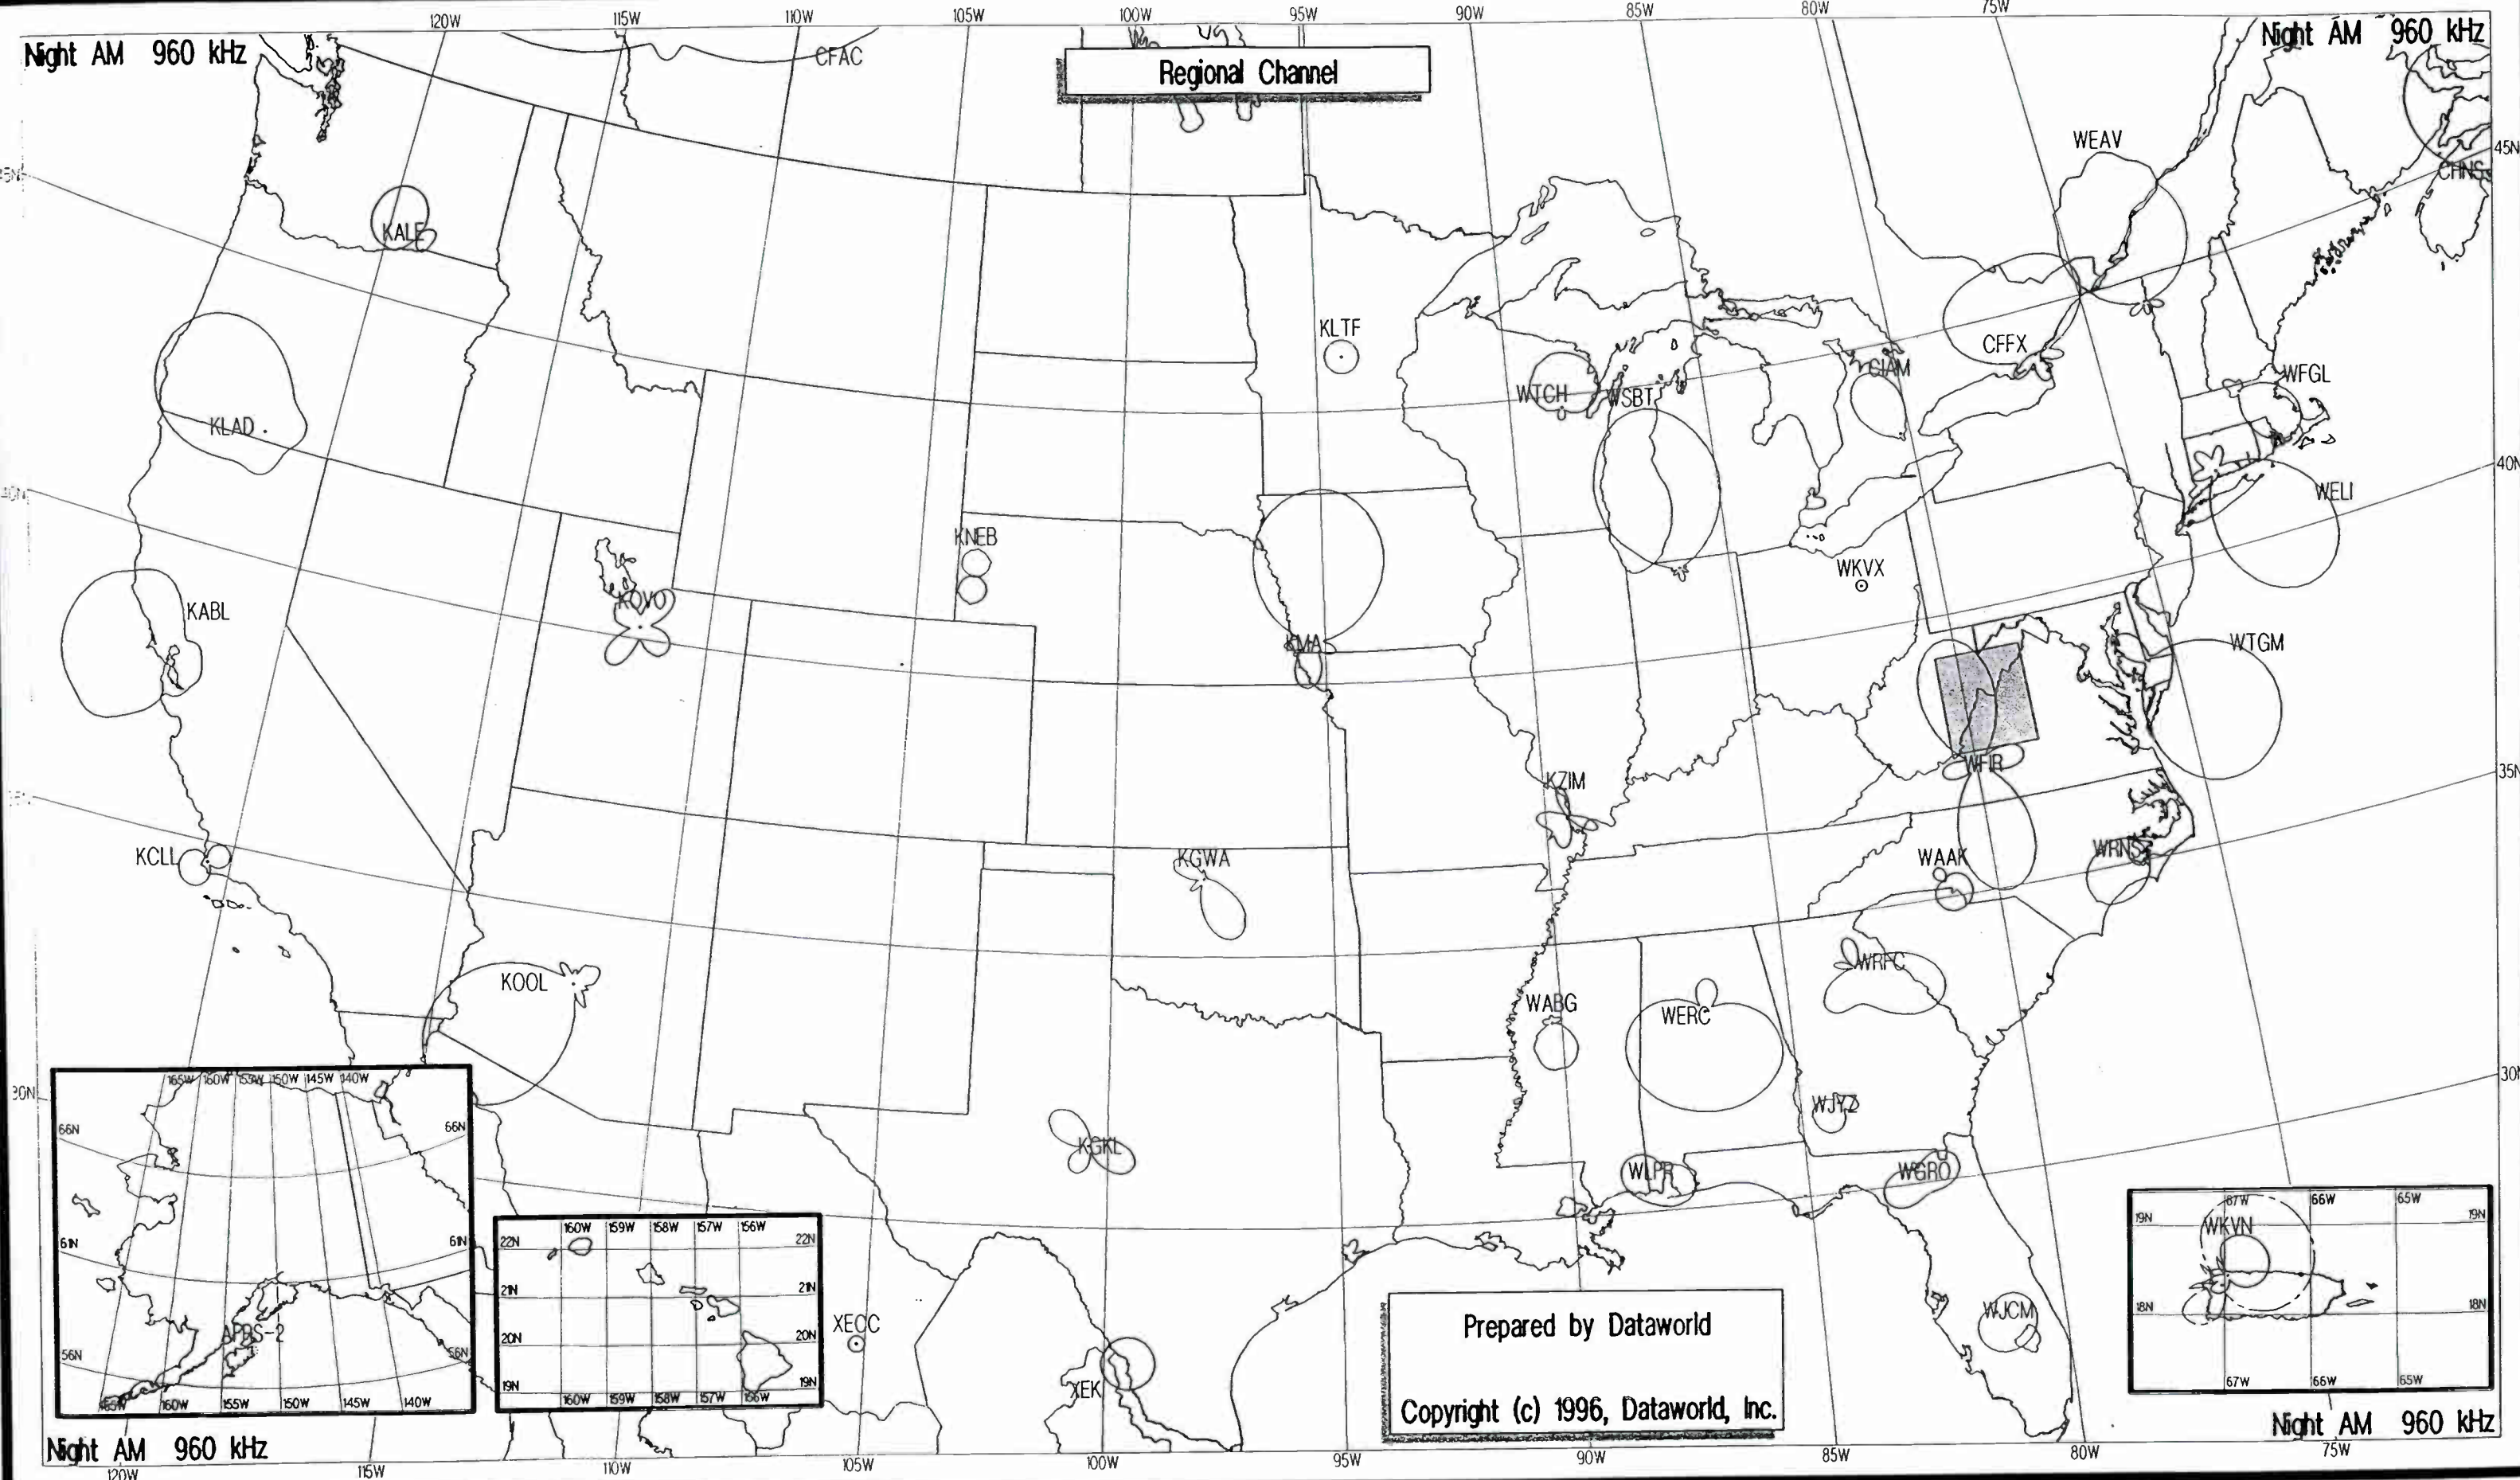

Night AM 960 kHz

Night AM 960 kHz

Regional Channel

Prepared by Dataworld
Copyright (c) 1996, Dataworld, Inc.

Night AM 960 kHz

Night AM 960 kHz