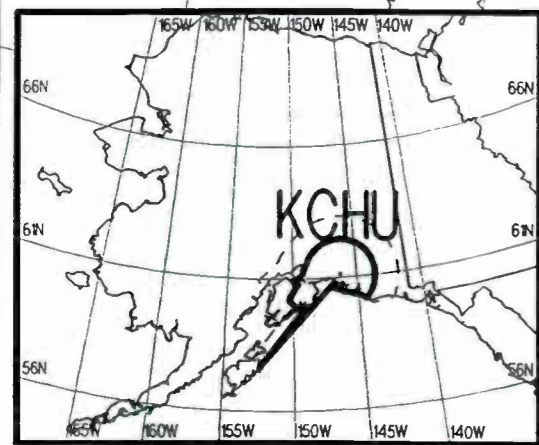

U.S. Clear Channel

WABC

Prepared by Dataworld
Copyright (c) 1996, Dataworld, Inc.

Night AM 770 kHz

Night AM 770 kHz

Day AM 770 kHz

Day AM 770 kHz

U.S. Clear Channel