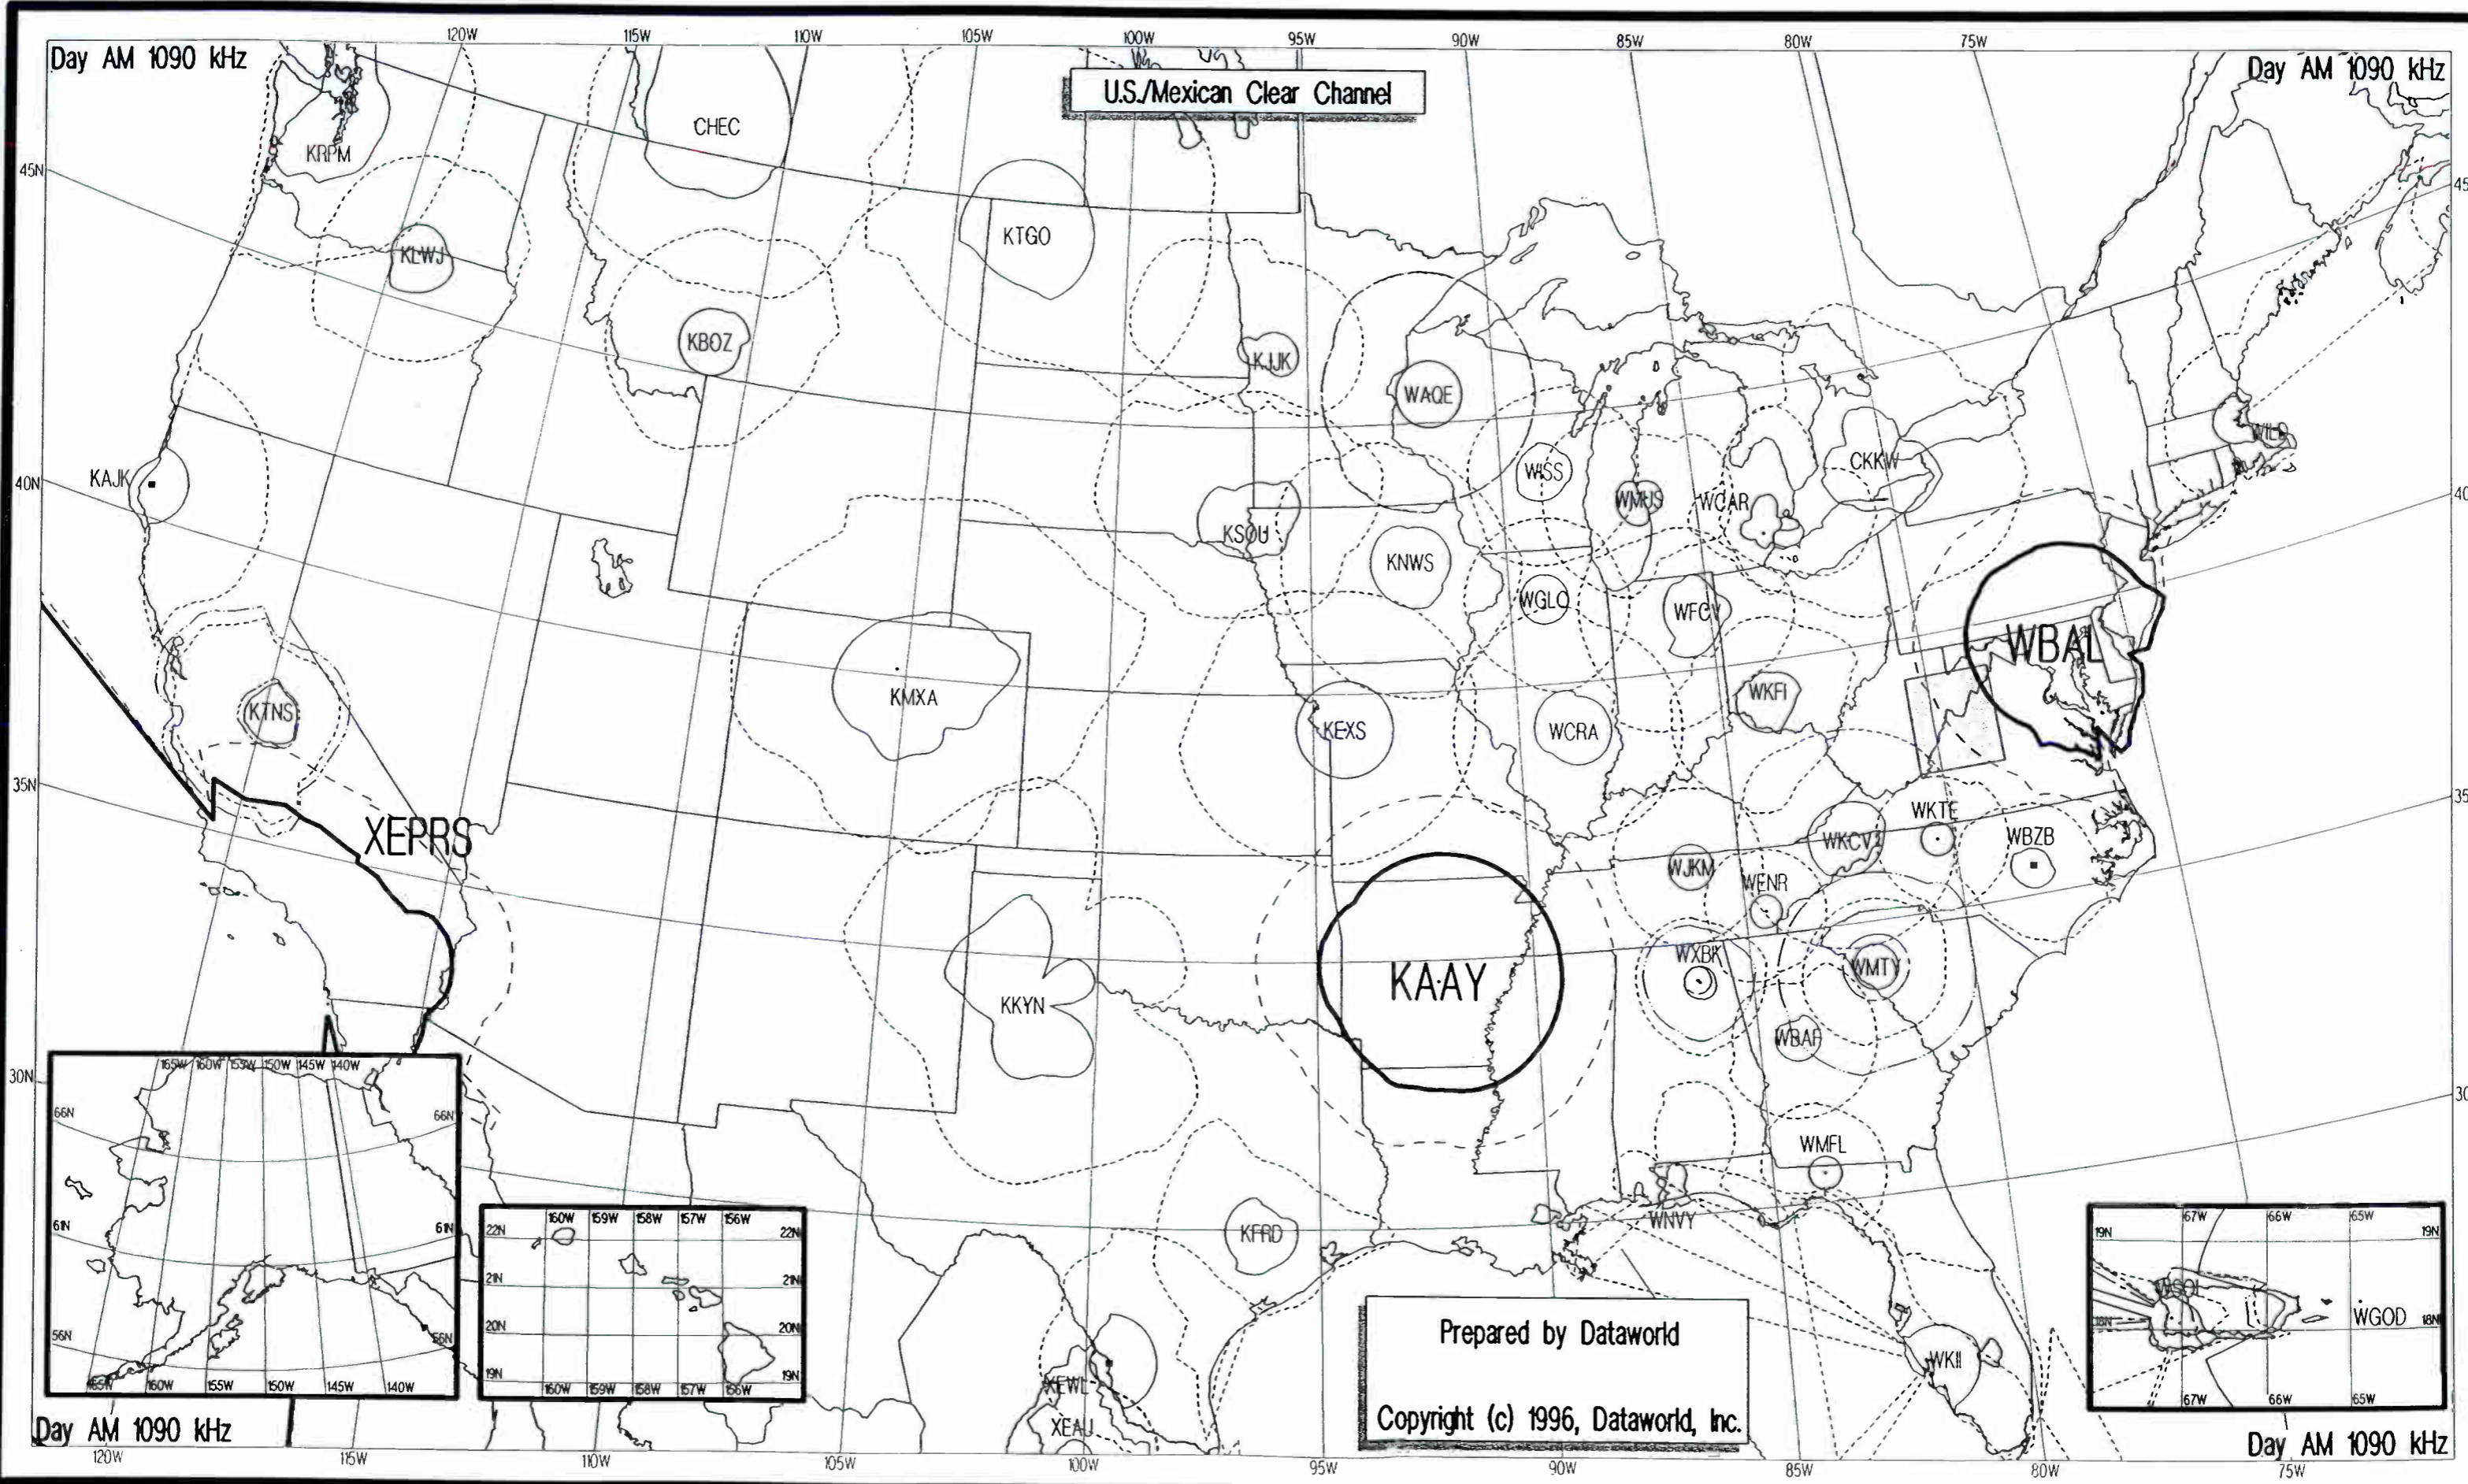

Day AM 1080 kHz

Prepared by Dataworld
Copyright (c) 1996, Dataworld, Inc.

Prepared by Dataworld
 Copyright (c) 1996, Dataworld, Inc.

Day AM 1090 kHz

Day AM 1090 kHz

U.S./Mexican Clear Channel

Day AM 1090 kHz