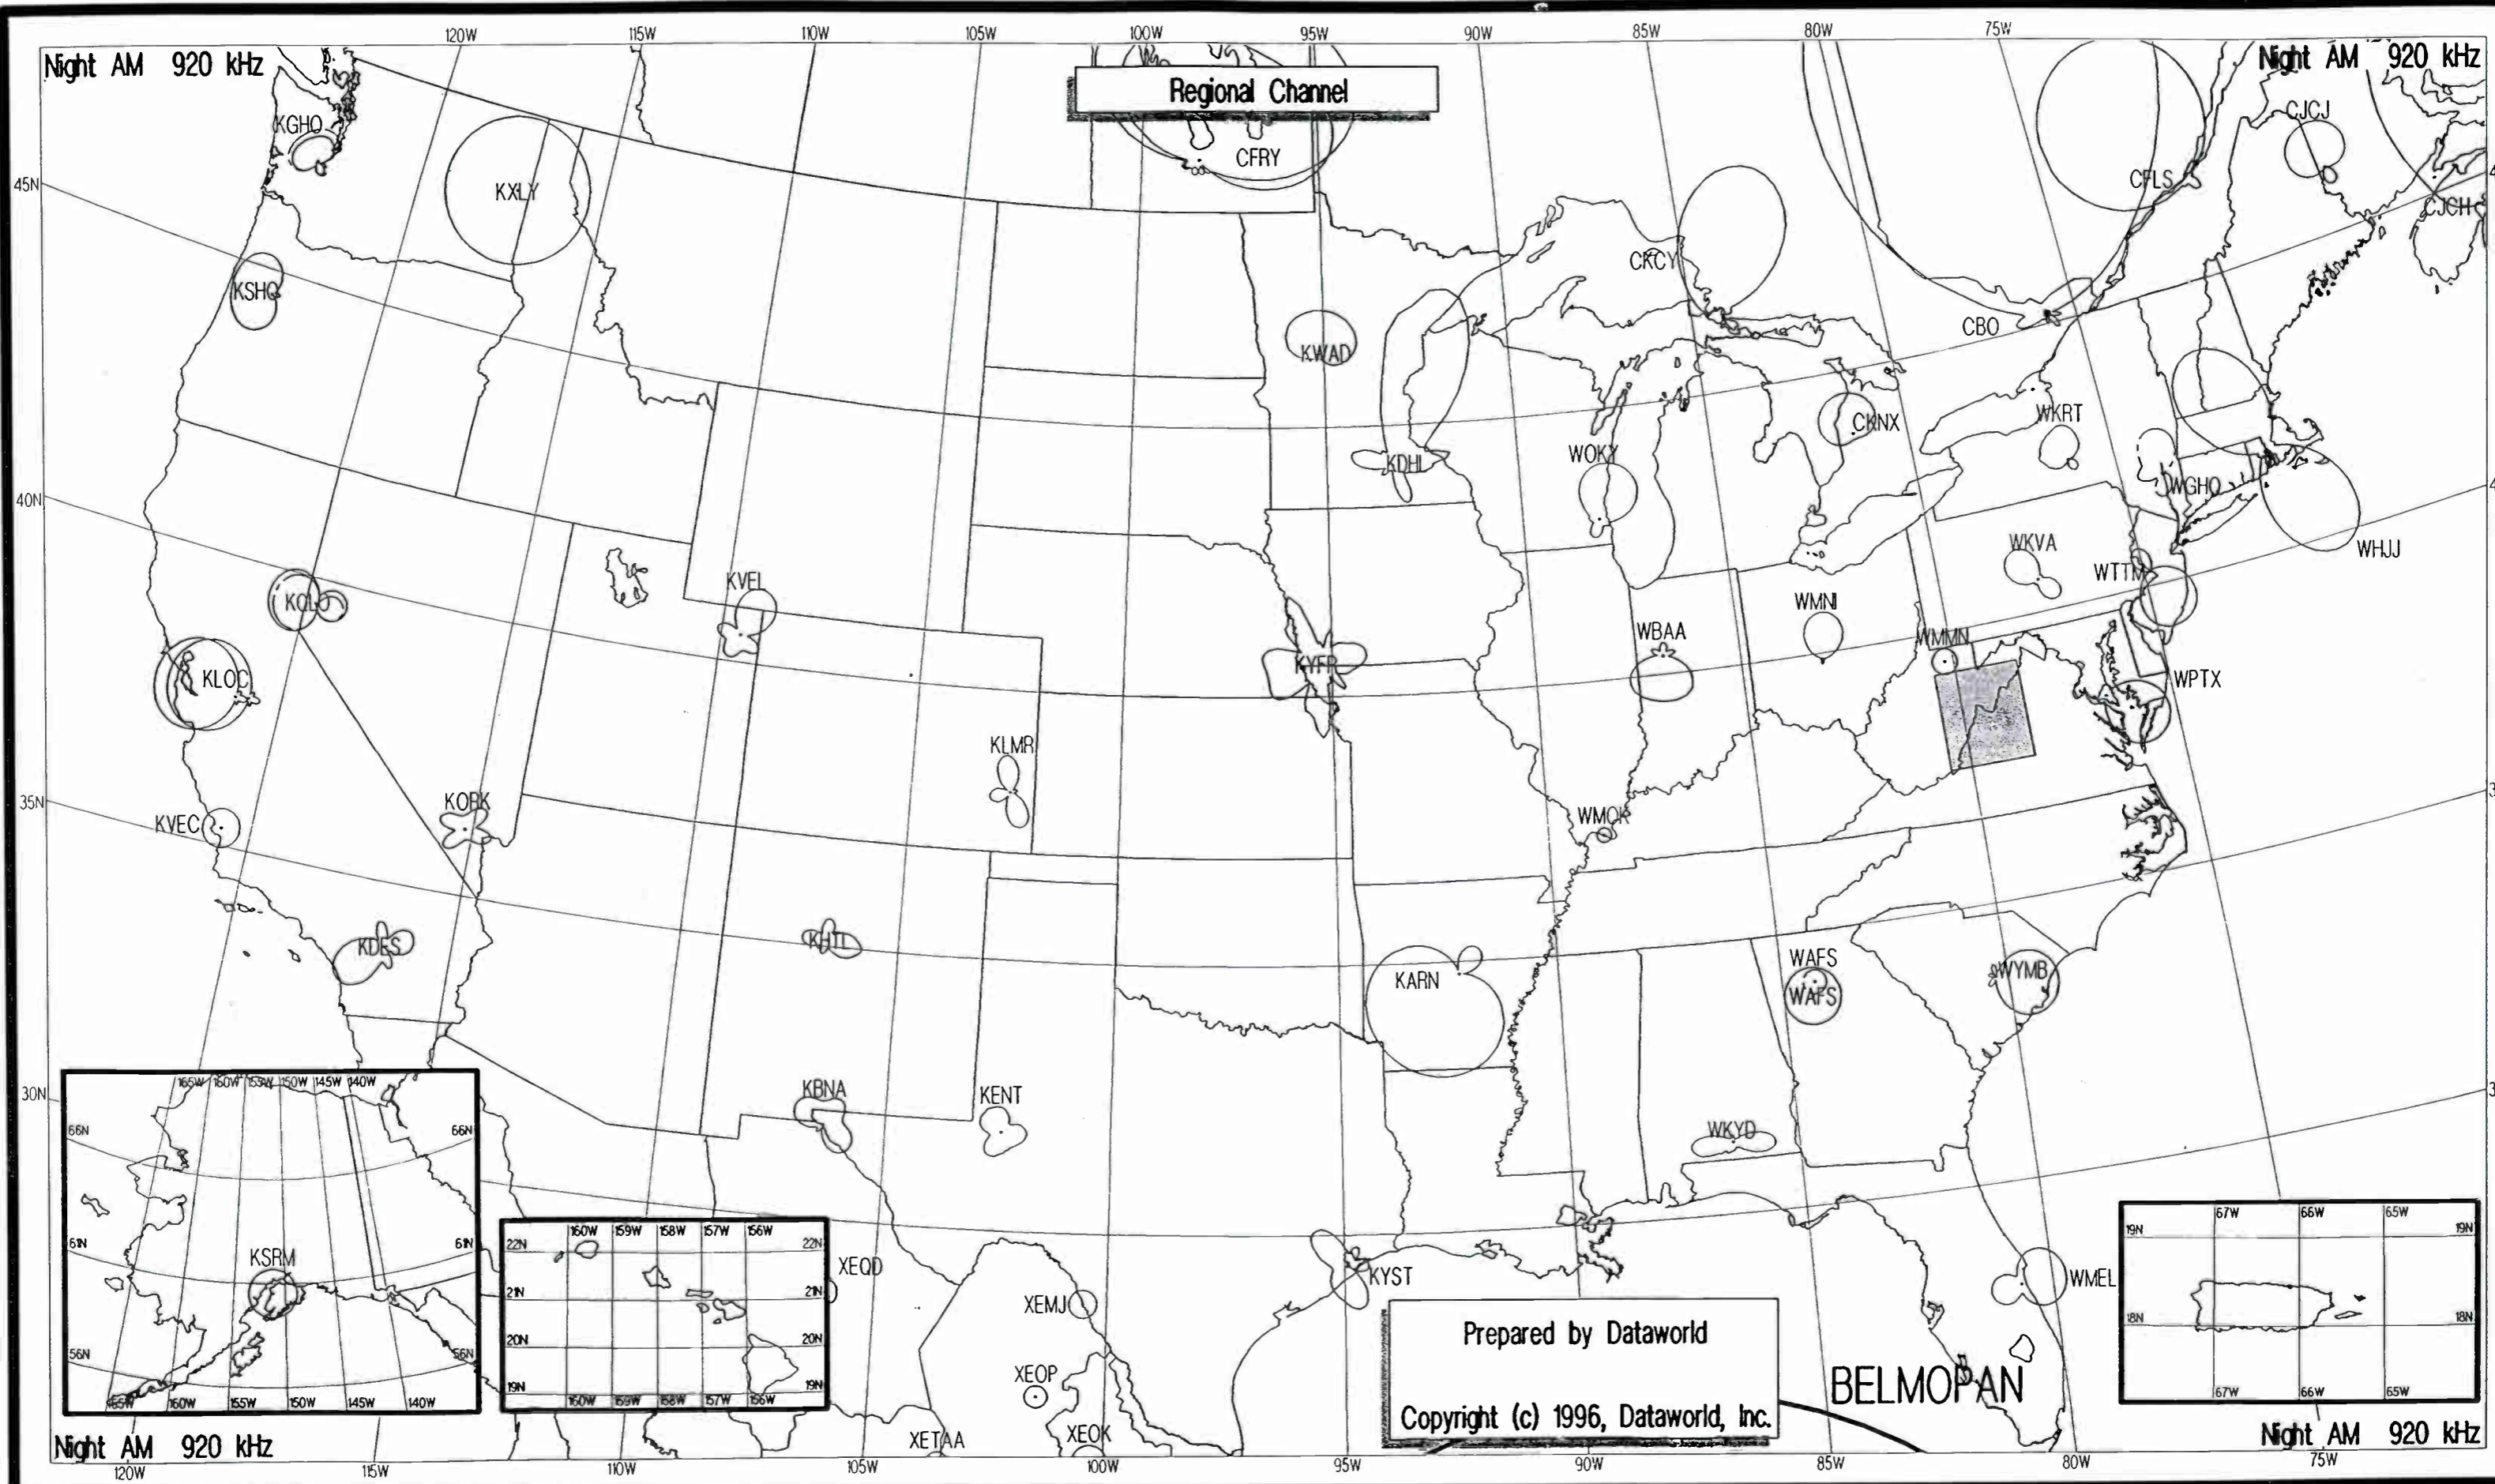

Day AM 910 kHz

Prepared by Dataworld
 Copyright (c) 1996, Dataworld, Inc.

Night AM 920 kHz

Night AM 920 kHz

Regional Channel

Prepared by Dataworld
 Copyright (c) 1996, Dataworld, Inc.

BELMOPAN

Night AM 920 kHz