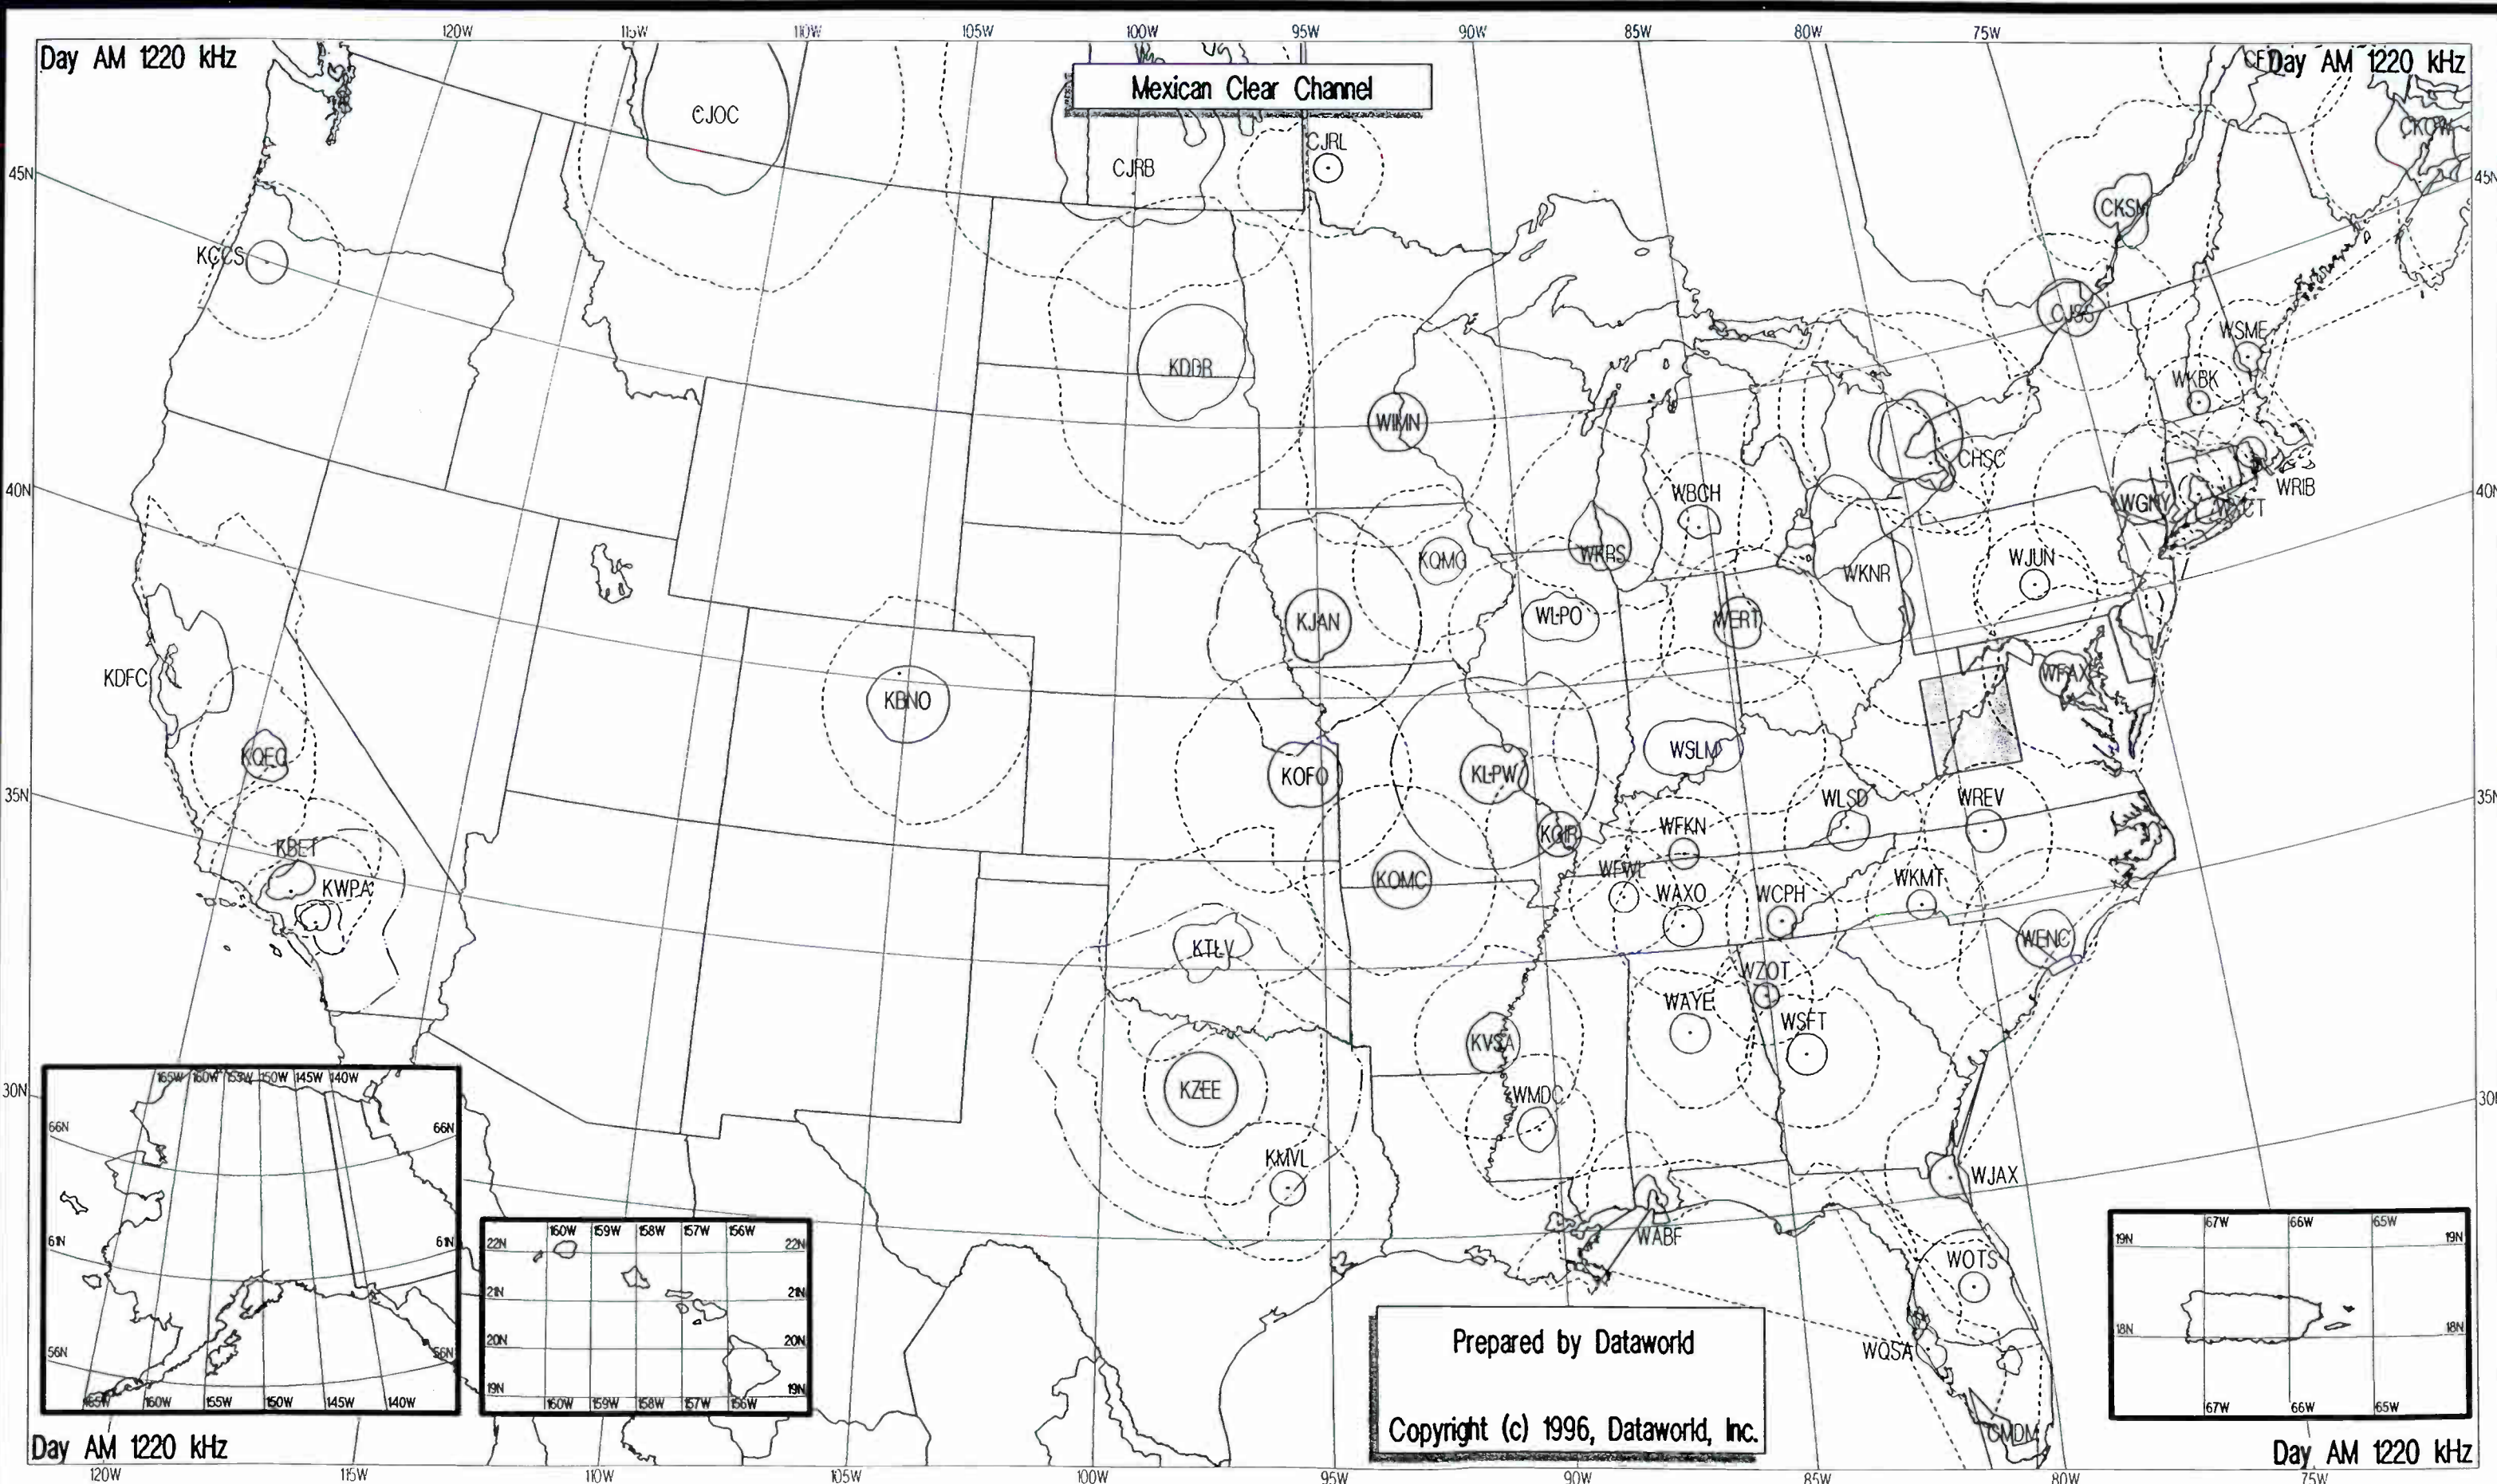

Day AM 1220 kHz

Day AM 1220 kHz

Mexican Clear Channel

Prepared by Dataworld
Copyright (c) 1996, Dataworld, Inc.