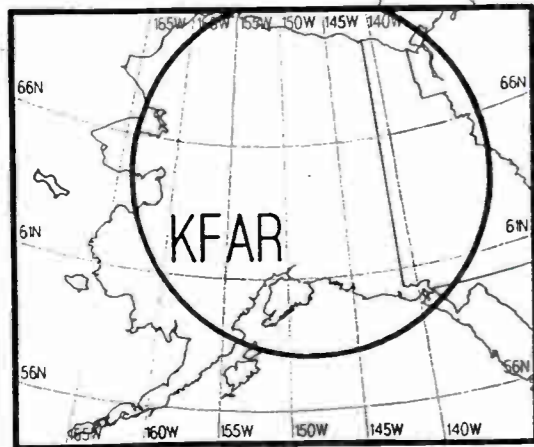

Night AM 660 kHz

Day AM 660 kHz

Day AM 660 kHz

U.S. Clear Channel

Day AM 660 kHz

Day AM 660 kHz

Prepared by Dataworld
 Copyright (c) 1996, Dataworld, Inc.

Night AM 670 kHz