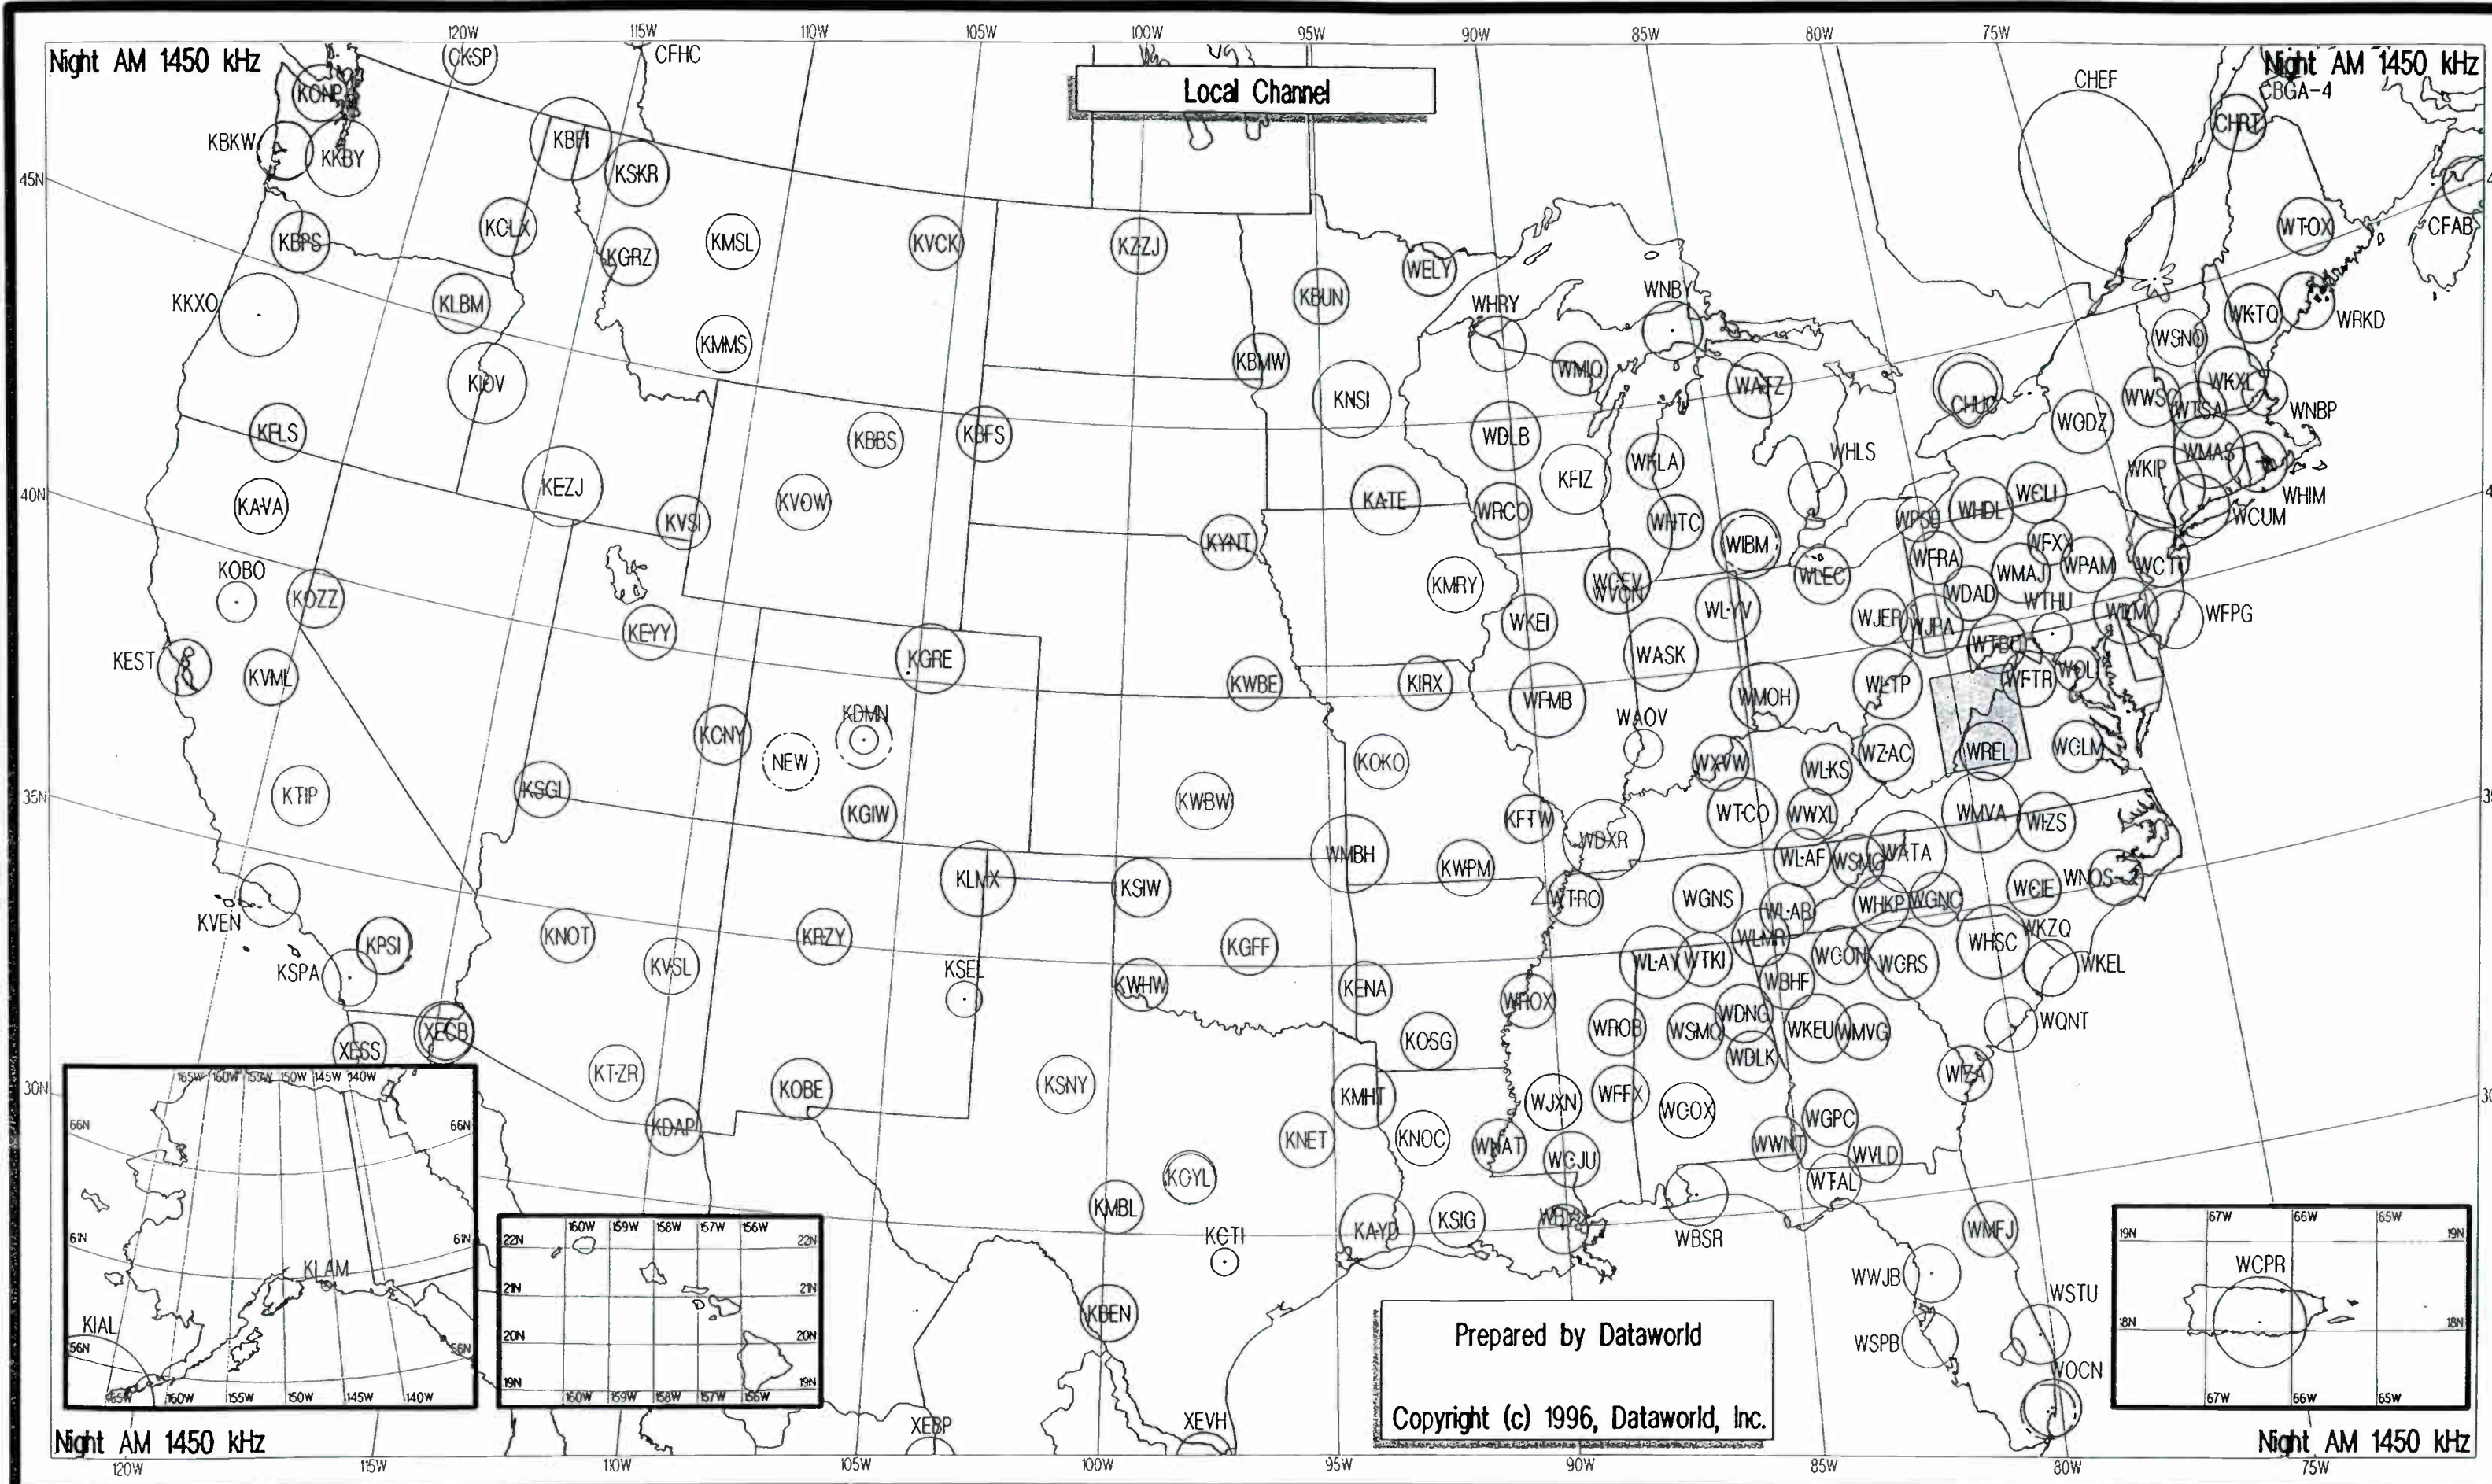

Day AM 1430 kHz

Regional Channel

Day AM 1430 kHz

Day AM 1430 kHz

Prepared by Dataworld
 Copyright (c) 1996, Dataworld, Inc.

Night AM 1450 kHz

Night AM 1450 kHz

Local Channel