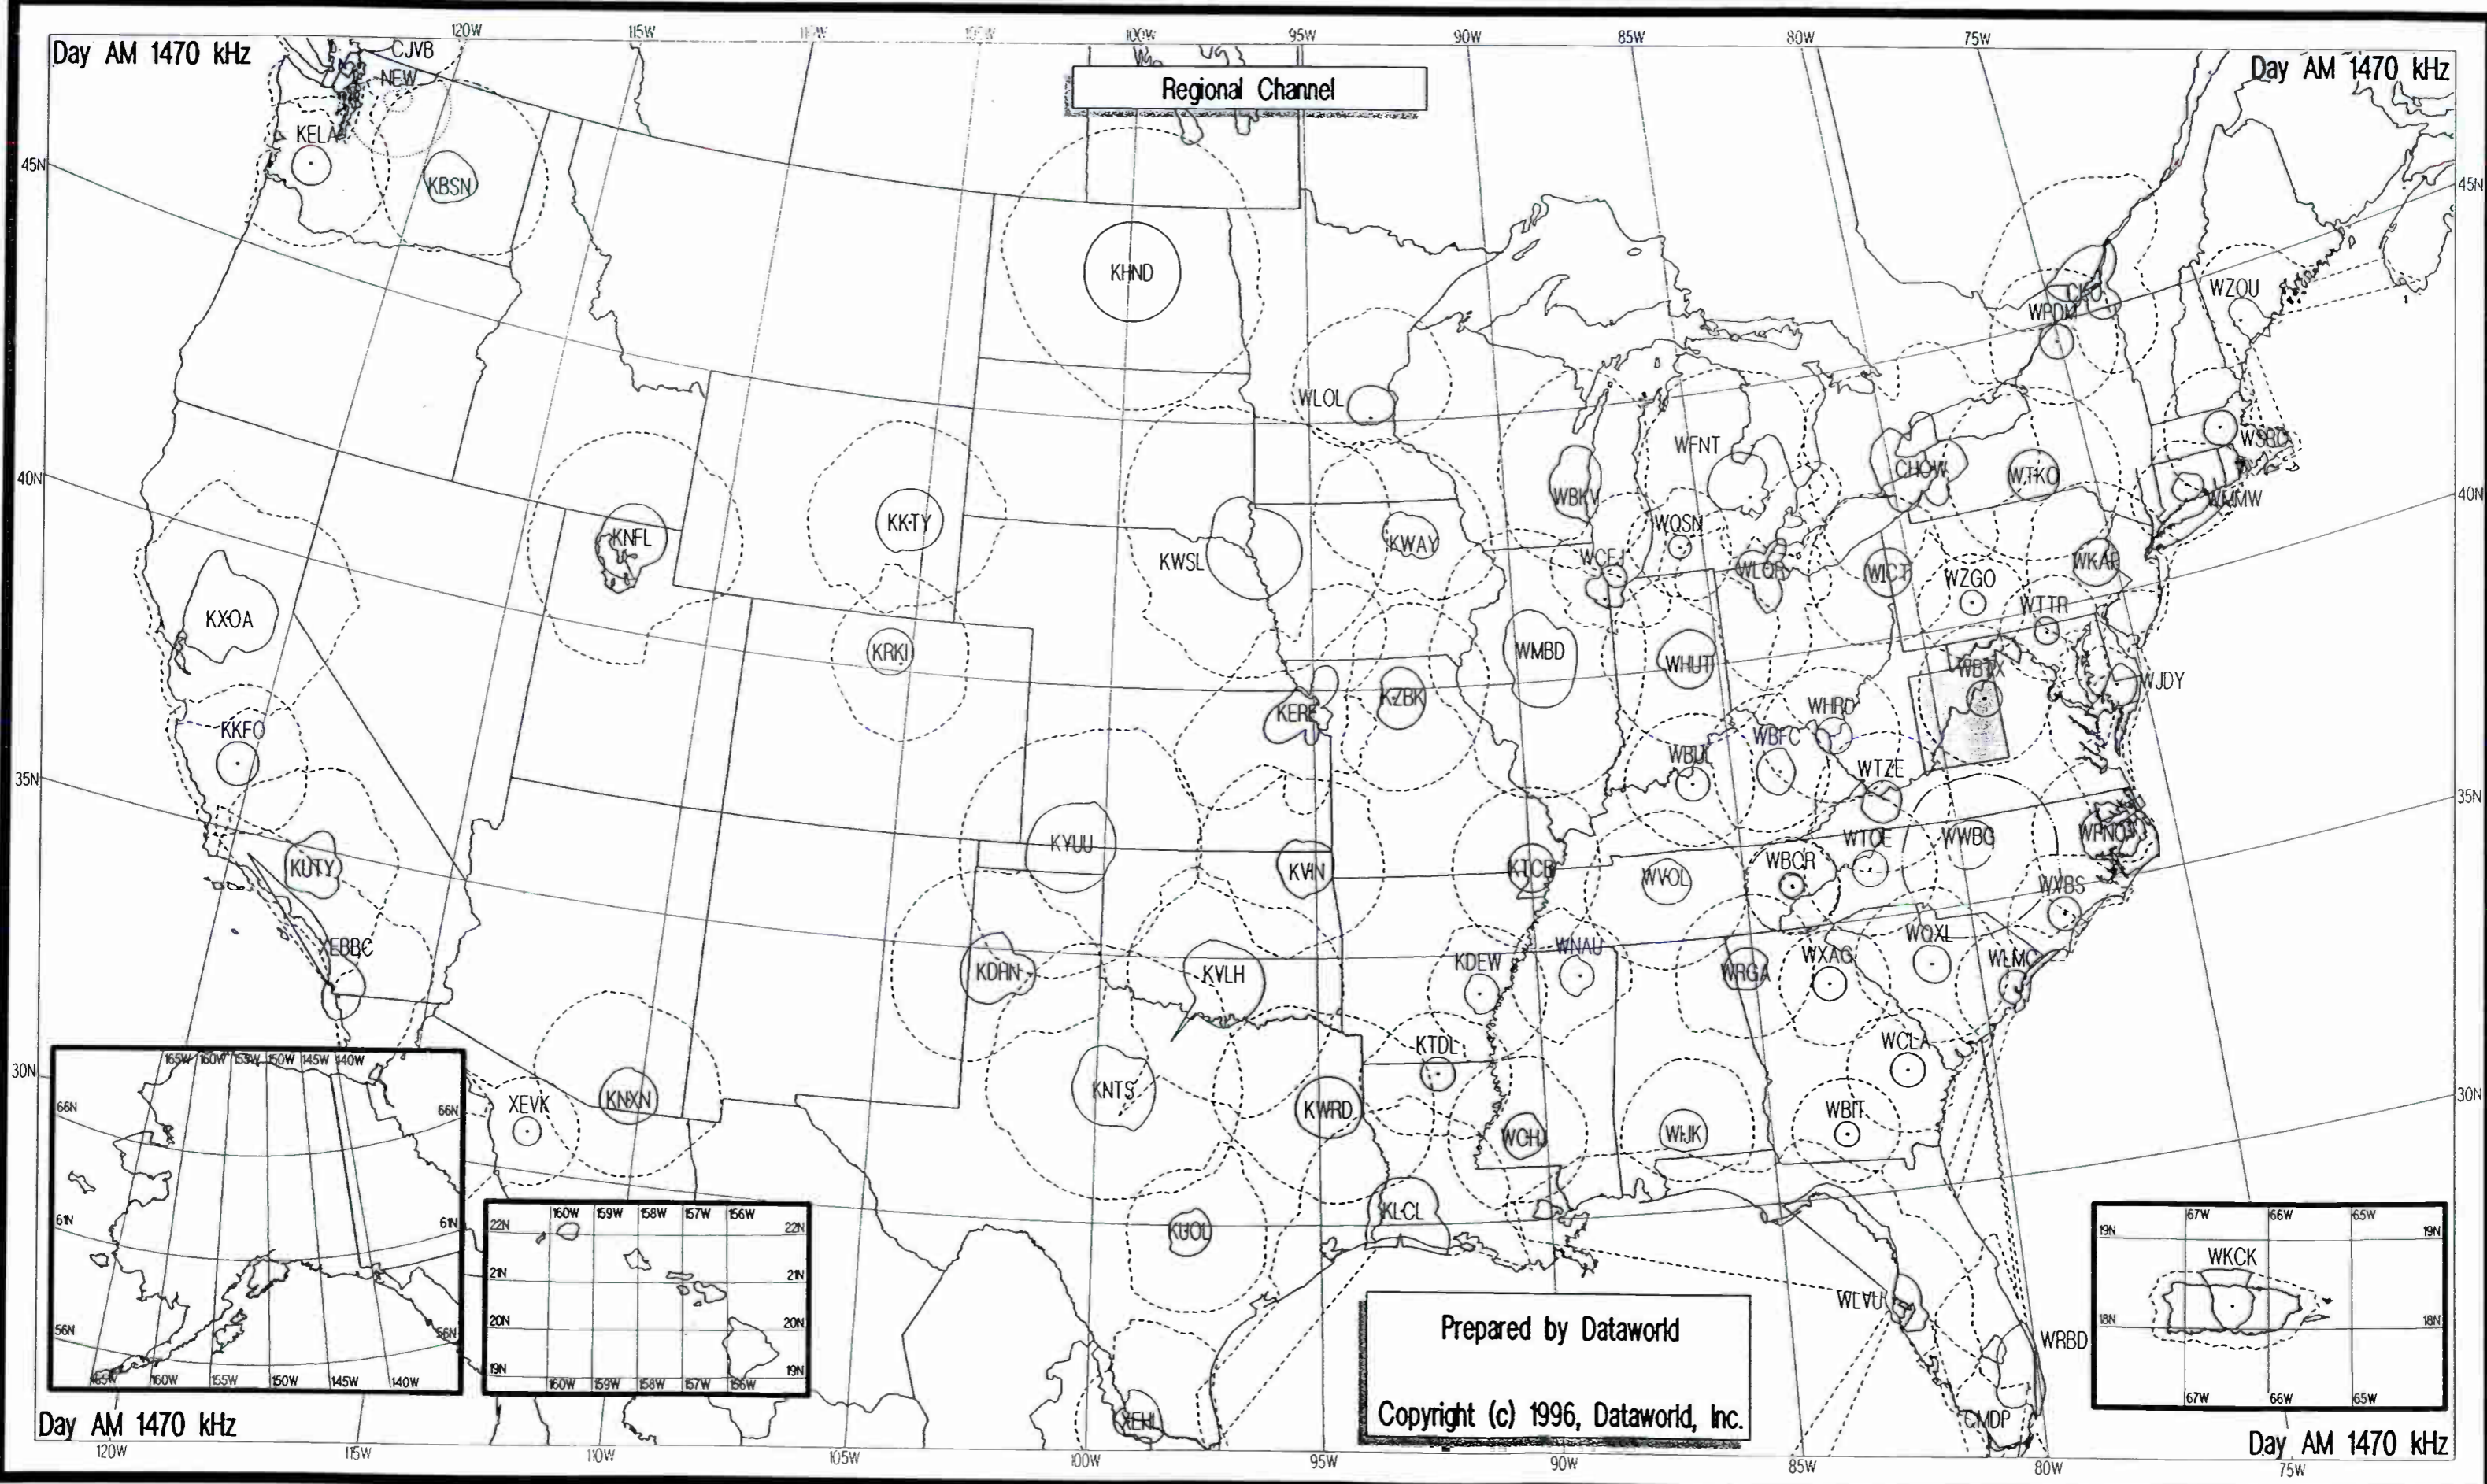

Day AM 1470 kHz

Day AM 1470 kHz

Regional Channel

Prepared by Dataworld
Copyright (c) 1996, Dataworld, Inc.