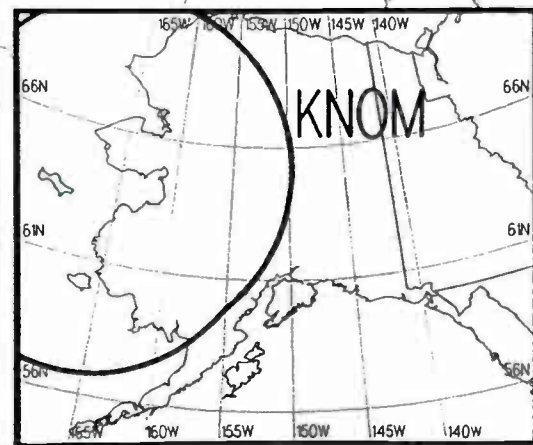

KAZM

KNOM

NEW

Prepared by Dataworld

Copyright (c) 1996, Dataworld, Inc.

Night AM 780 kHz

Night AM 780 kHz

Day AM 780 kHz