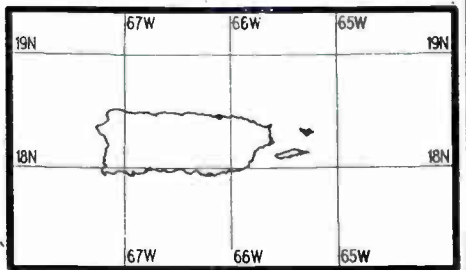

Day AM 640 kHz

Day AM 640 kHz

U.S. Clear Channel

Prepared by Dataworld
Copyright (c) 1996, Dataworld, Inc.

Day AM 640 kHz

Day AM 640 kHz