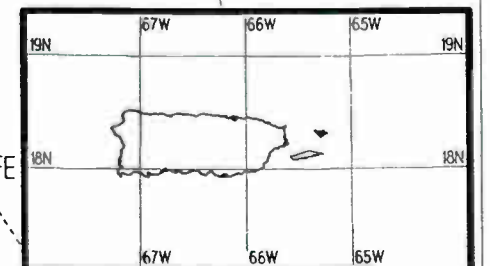

Day AM 670 kHz

Day AM 670 kHz

U.S. Clear Channel

NEW

KBOI

KLTT

WMAQ

WIEZ

WRNN

KWXI

WYLS

QMBC

WWFE

XETOR

Prepared by Dataworld

Copyright (c) 1996, Dataworld, Inc.

Day AM 670 kHz

Day AM 670 kHz