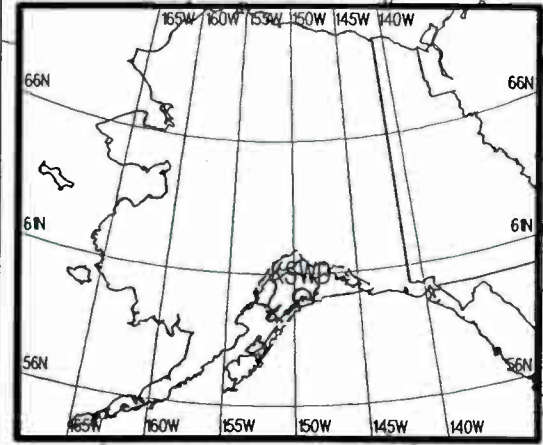

Night AM 940 kHz

Night AM 940 kHz

Day AM 950 kHz

Day AM 950 kHz

Regional Channel

Prepared by Dataworld
 Copyright (c) 1996, Dataworld, Inc.

Day AM 950 kHz

Day AM 950 kHz