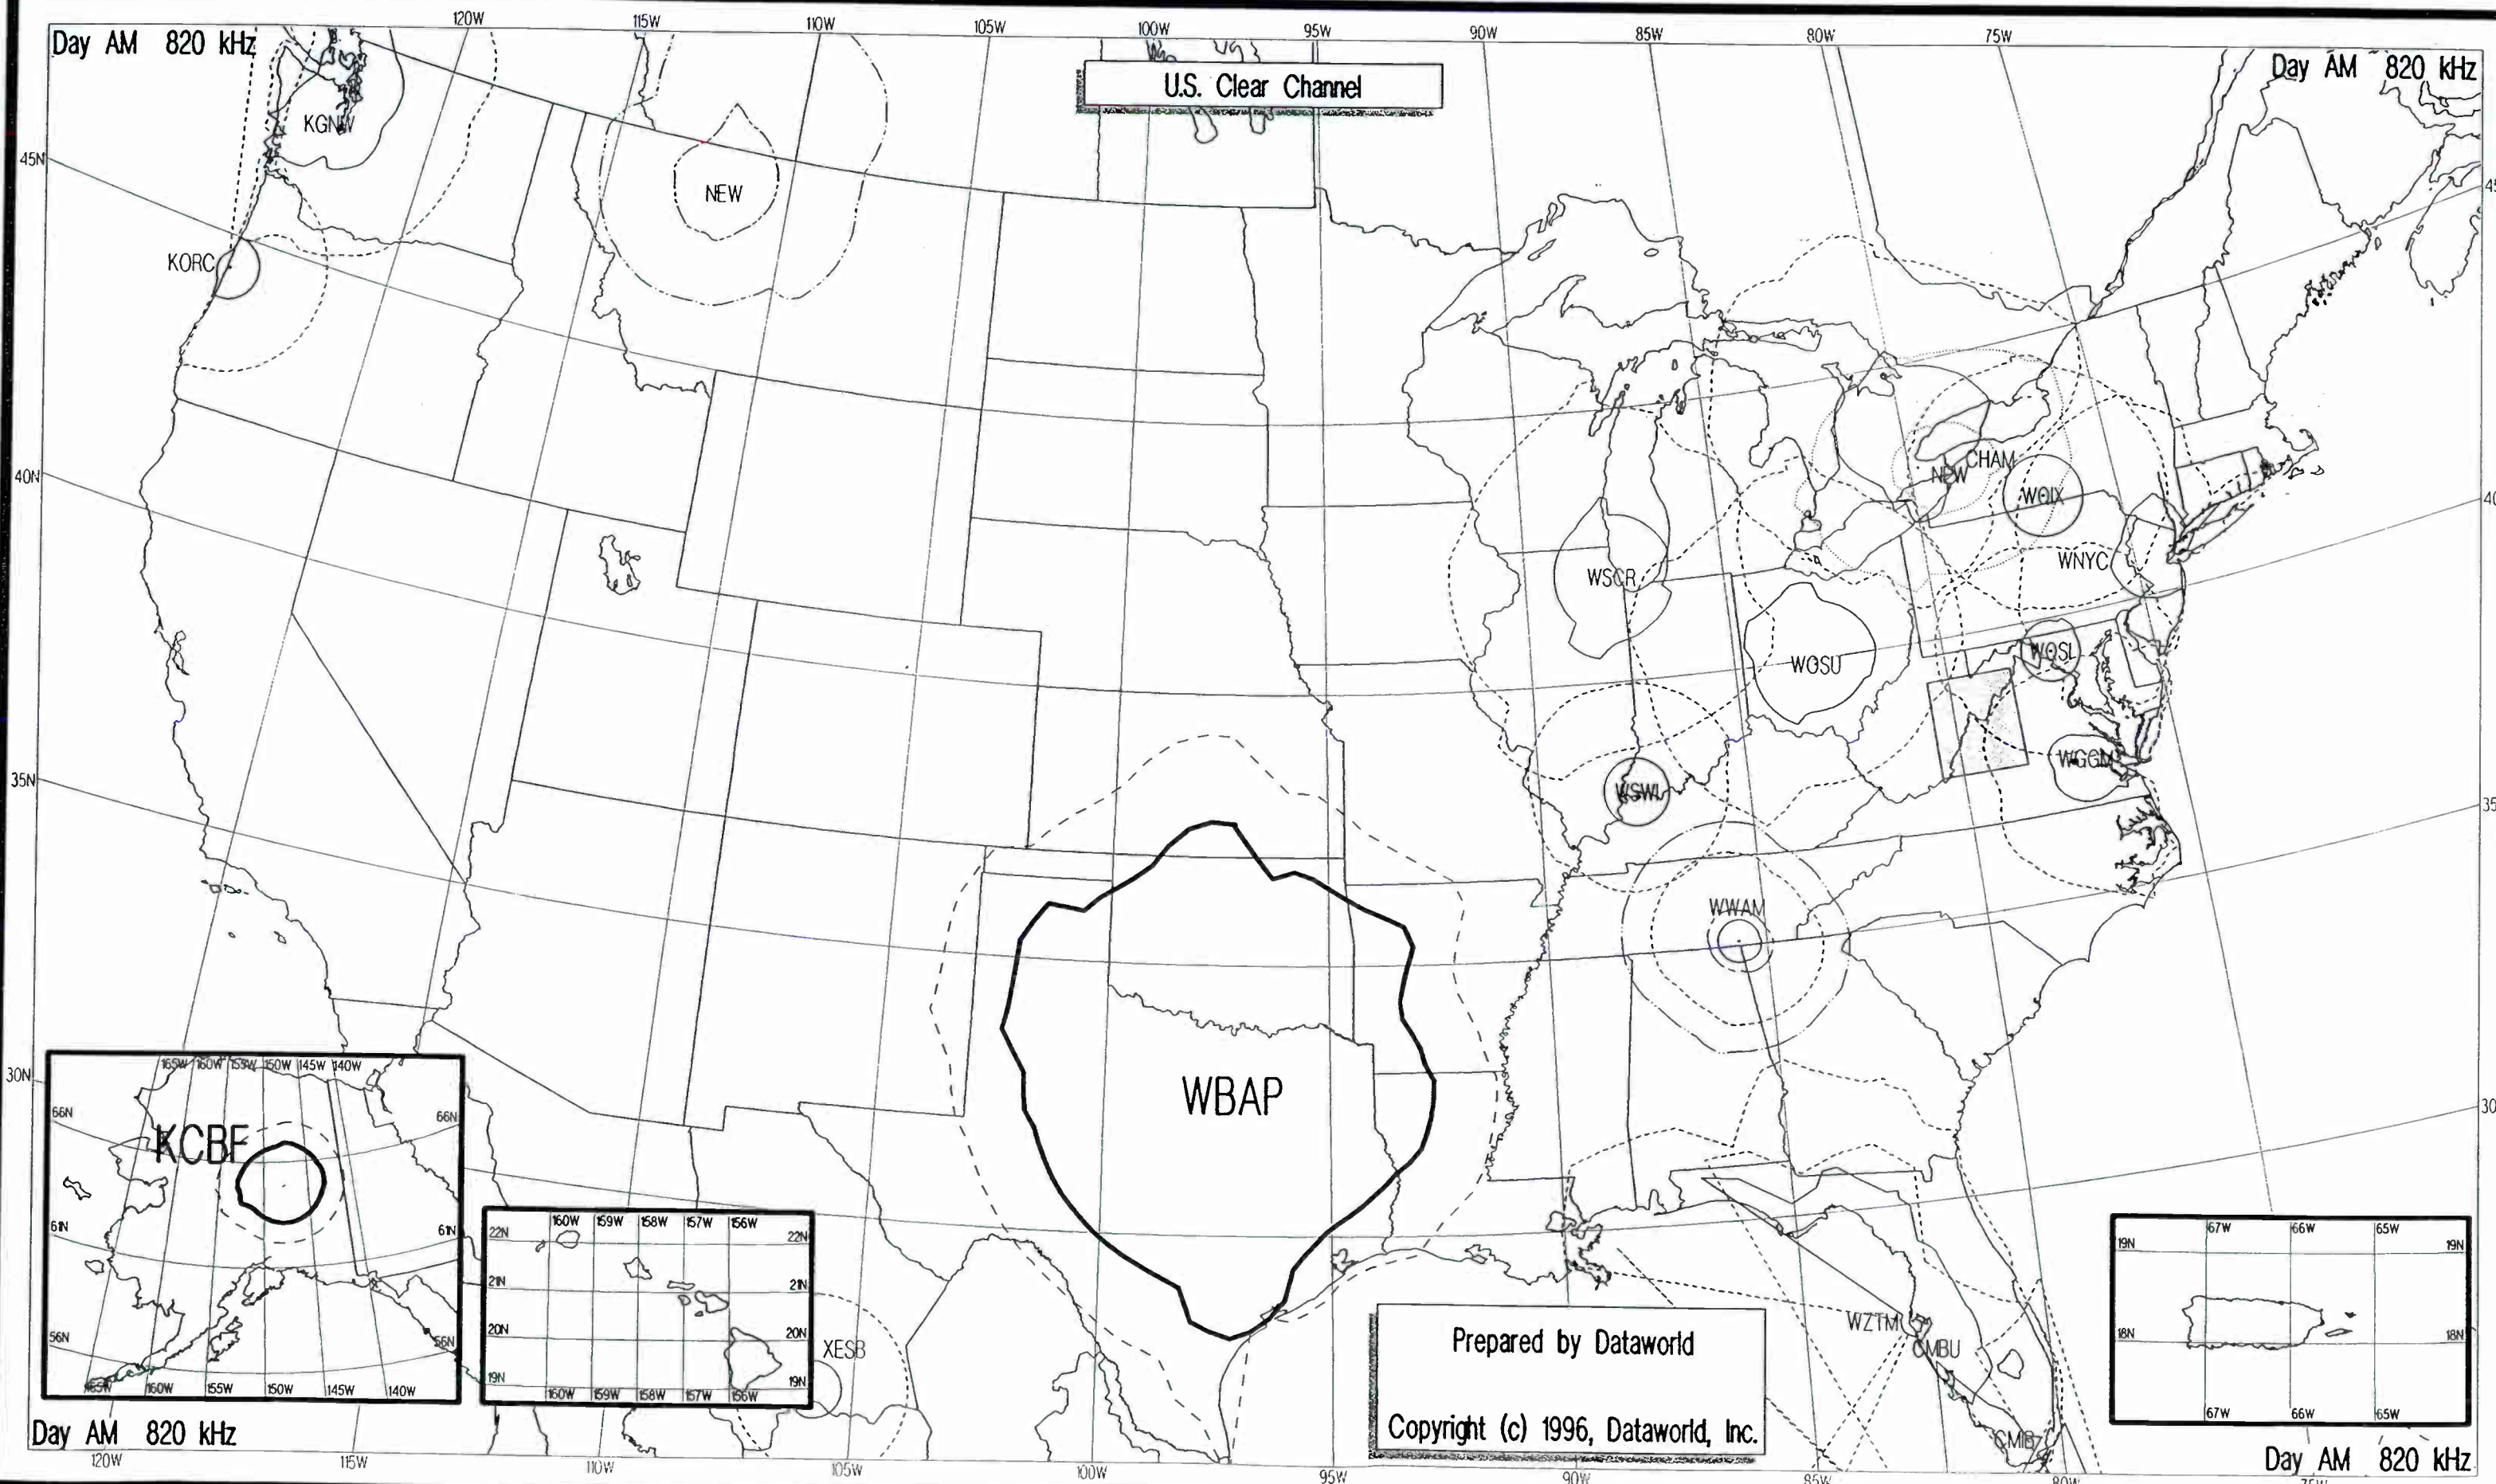

Prepared by Dataworld
 Copyright (c) 1996, Dataworld, Inc.

Night AM 820 kHz

Night AM 820 kHz

Day AM 820 kHz

Day AM 820 kHz

U.S. Clear Channel

Day AM 820 kHz

Day AM 820 kHz