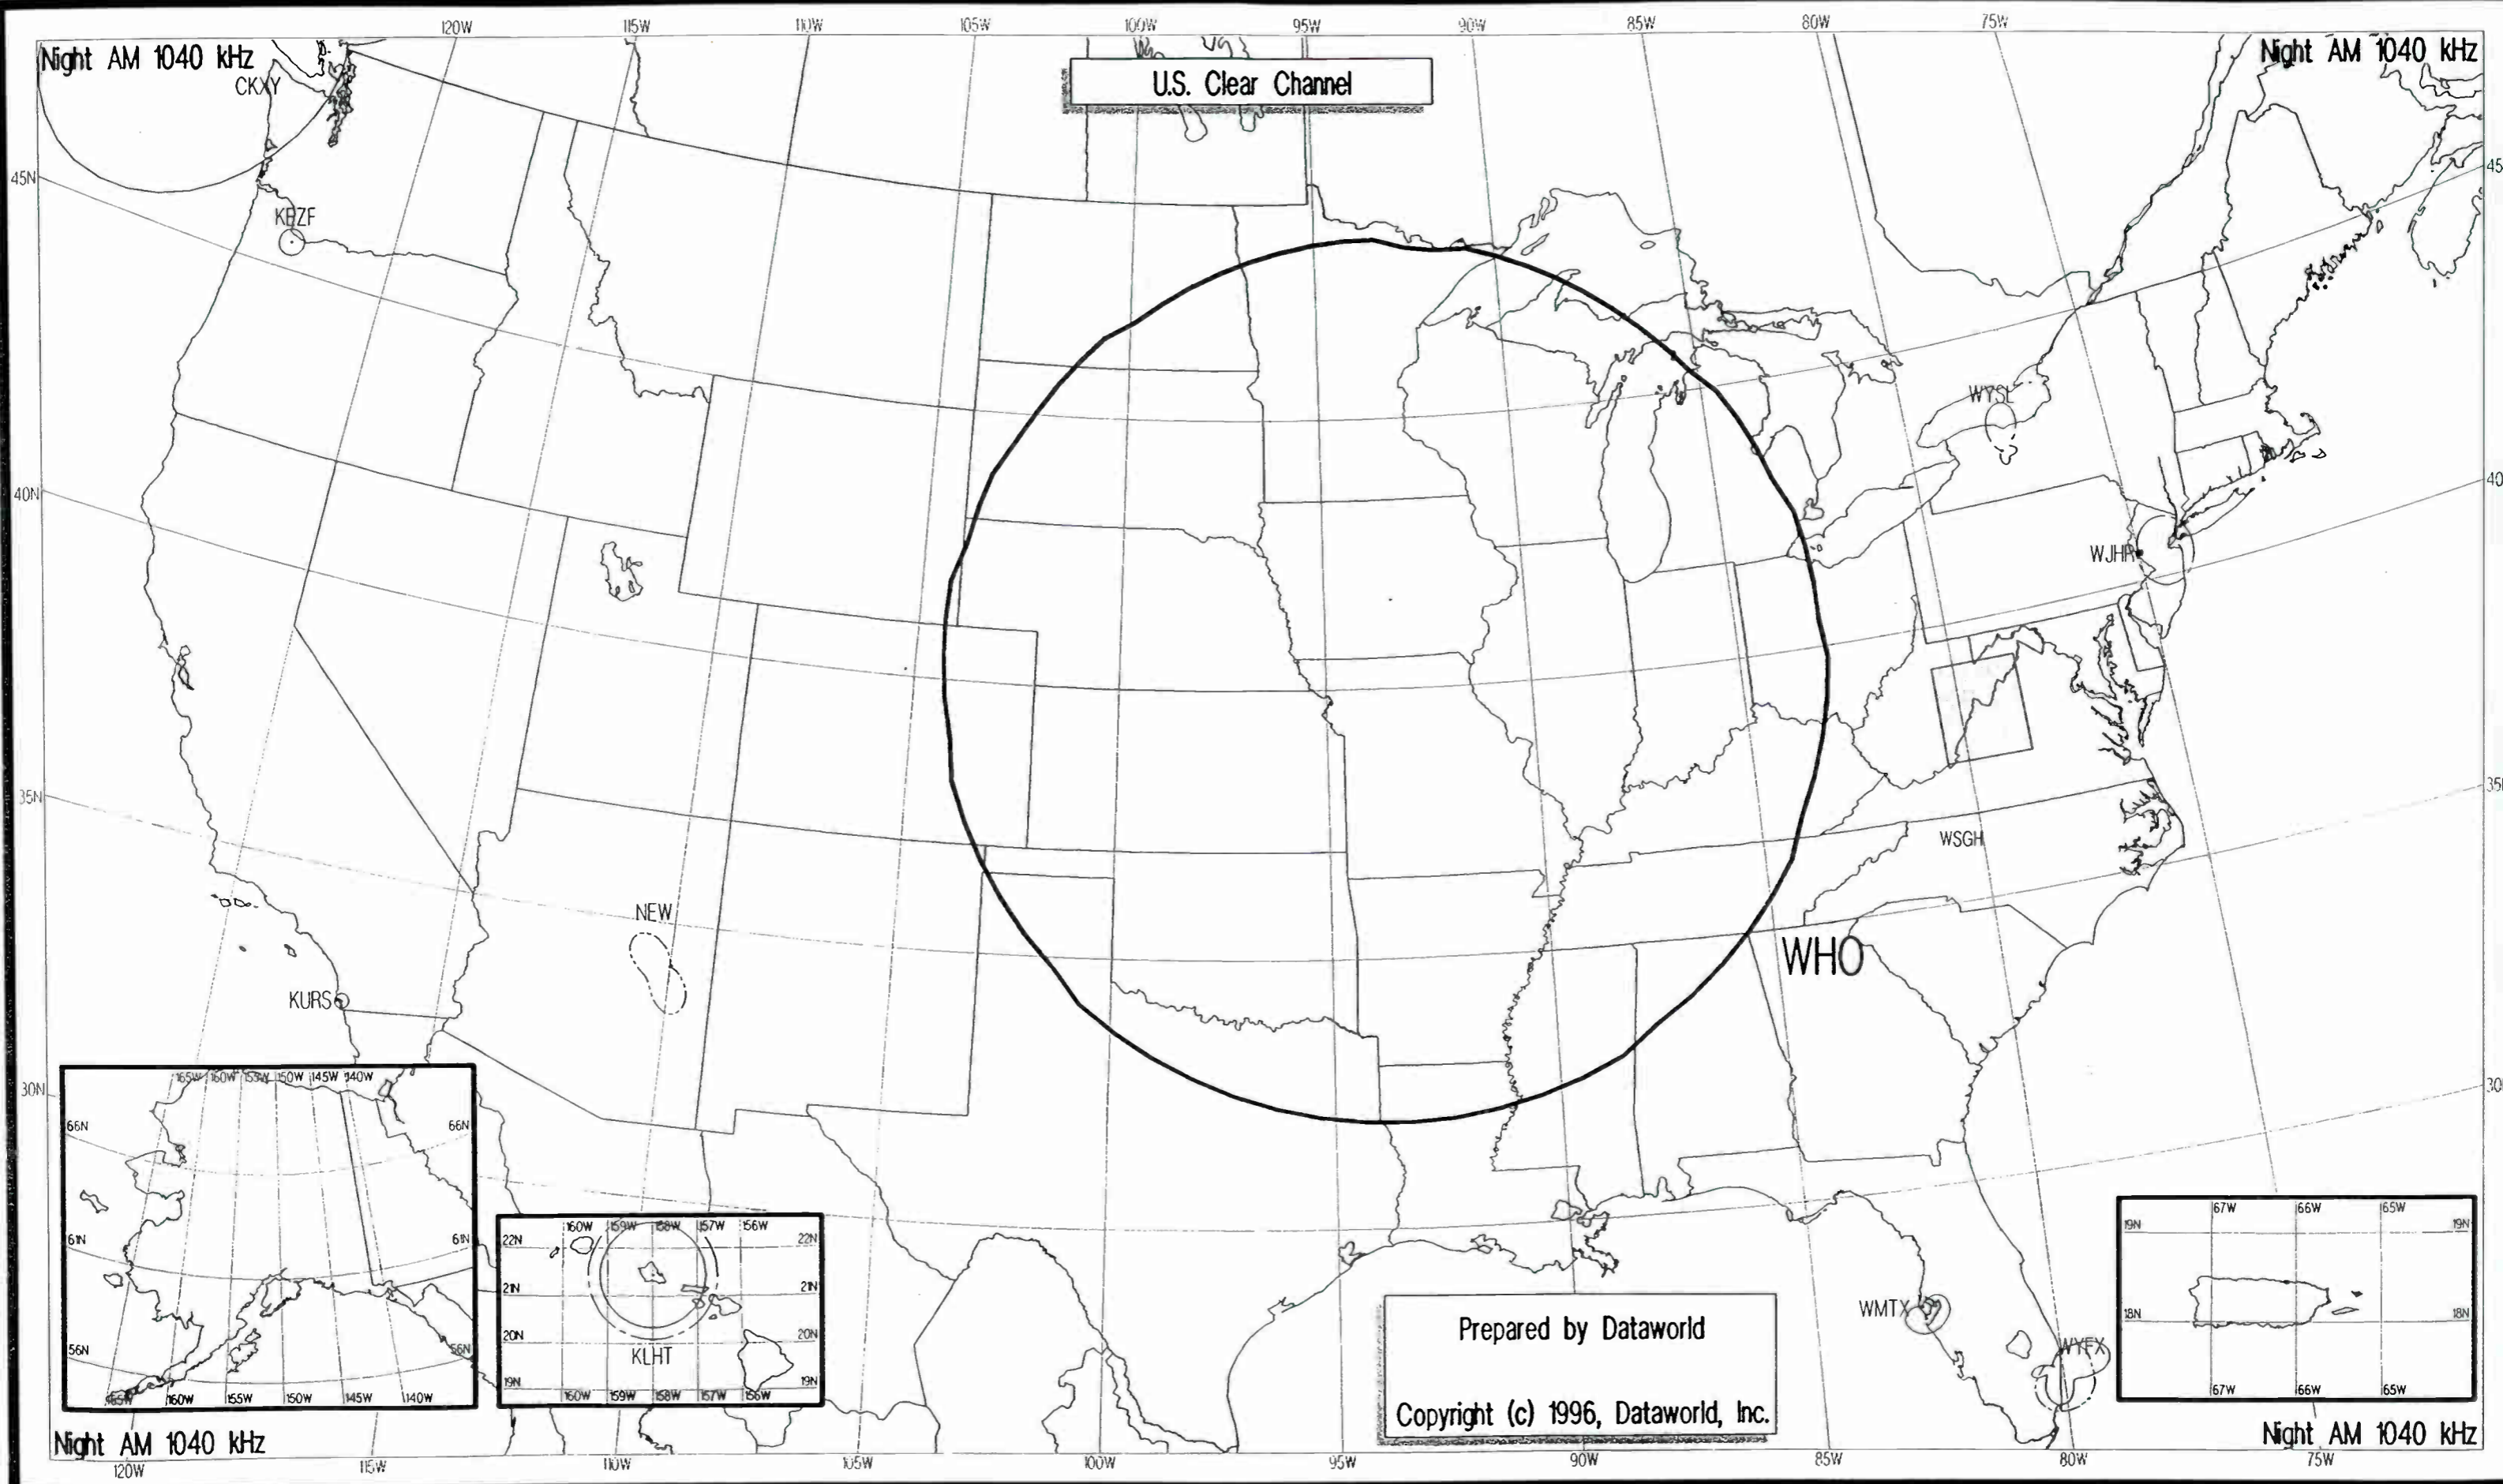

WBZ

Day AM 1030 kHz

Day AM 1030 kHz

Prepared by Dataworld

Copyright (c) 1996, Dataworld, Inc.

Night AM 1040 kHz

Night AM 1040 kHz

U.S. Clear Channel