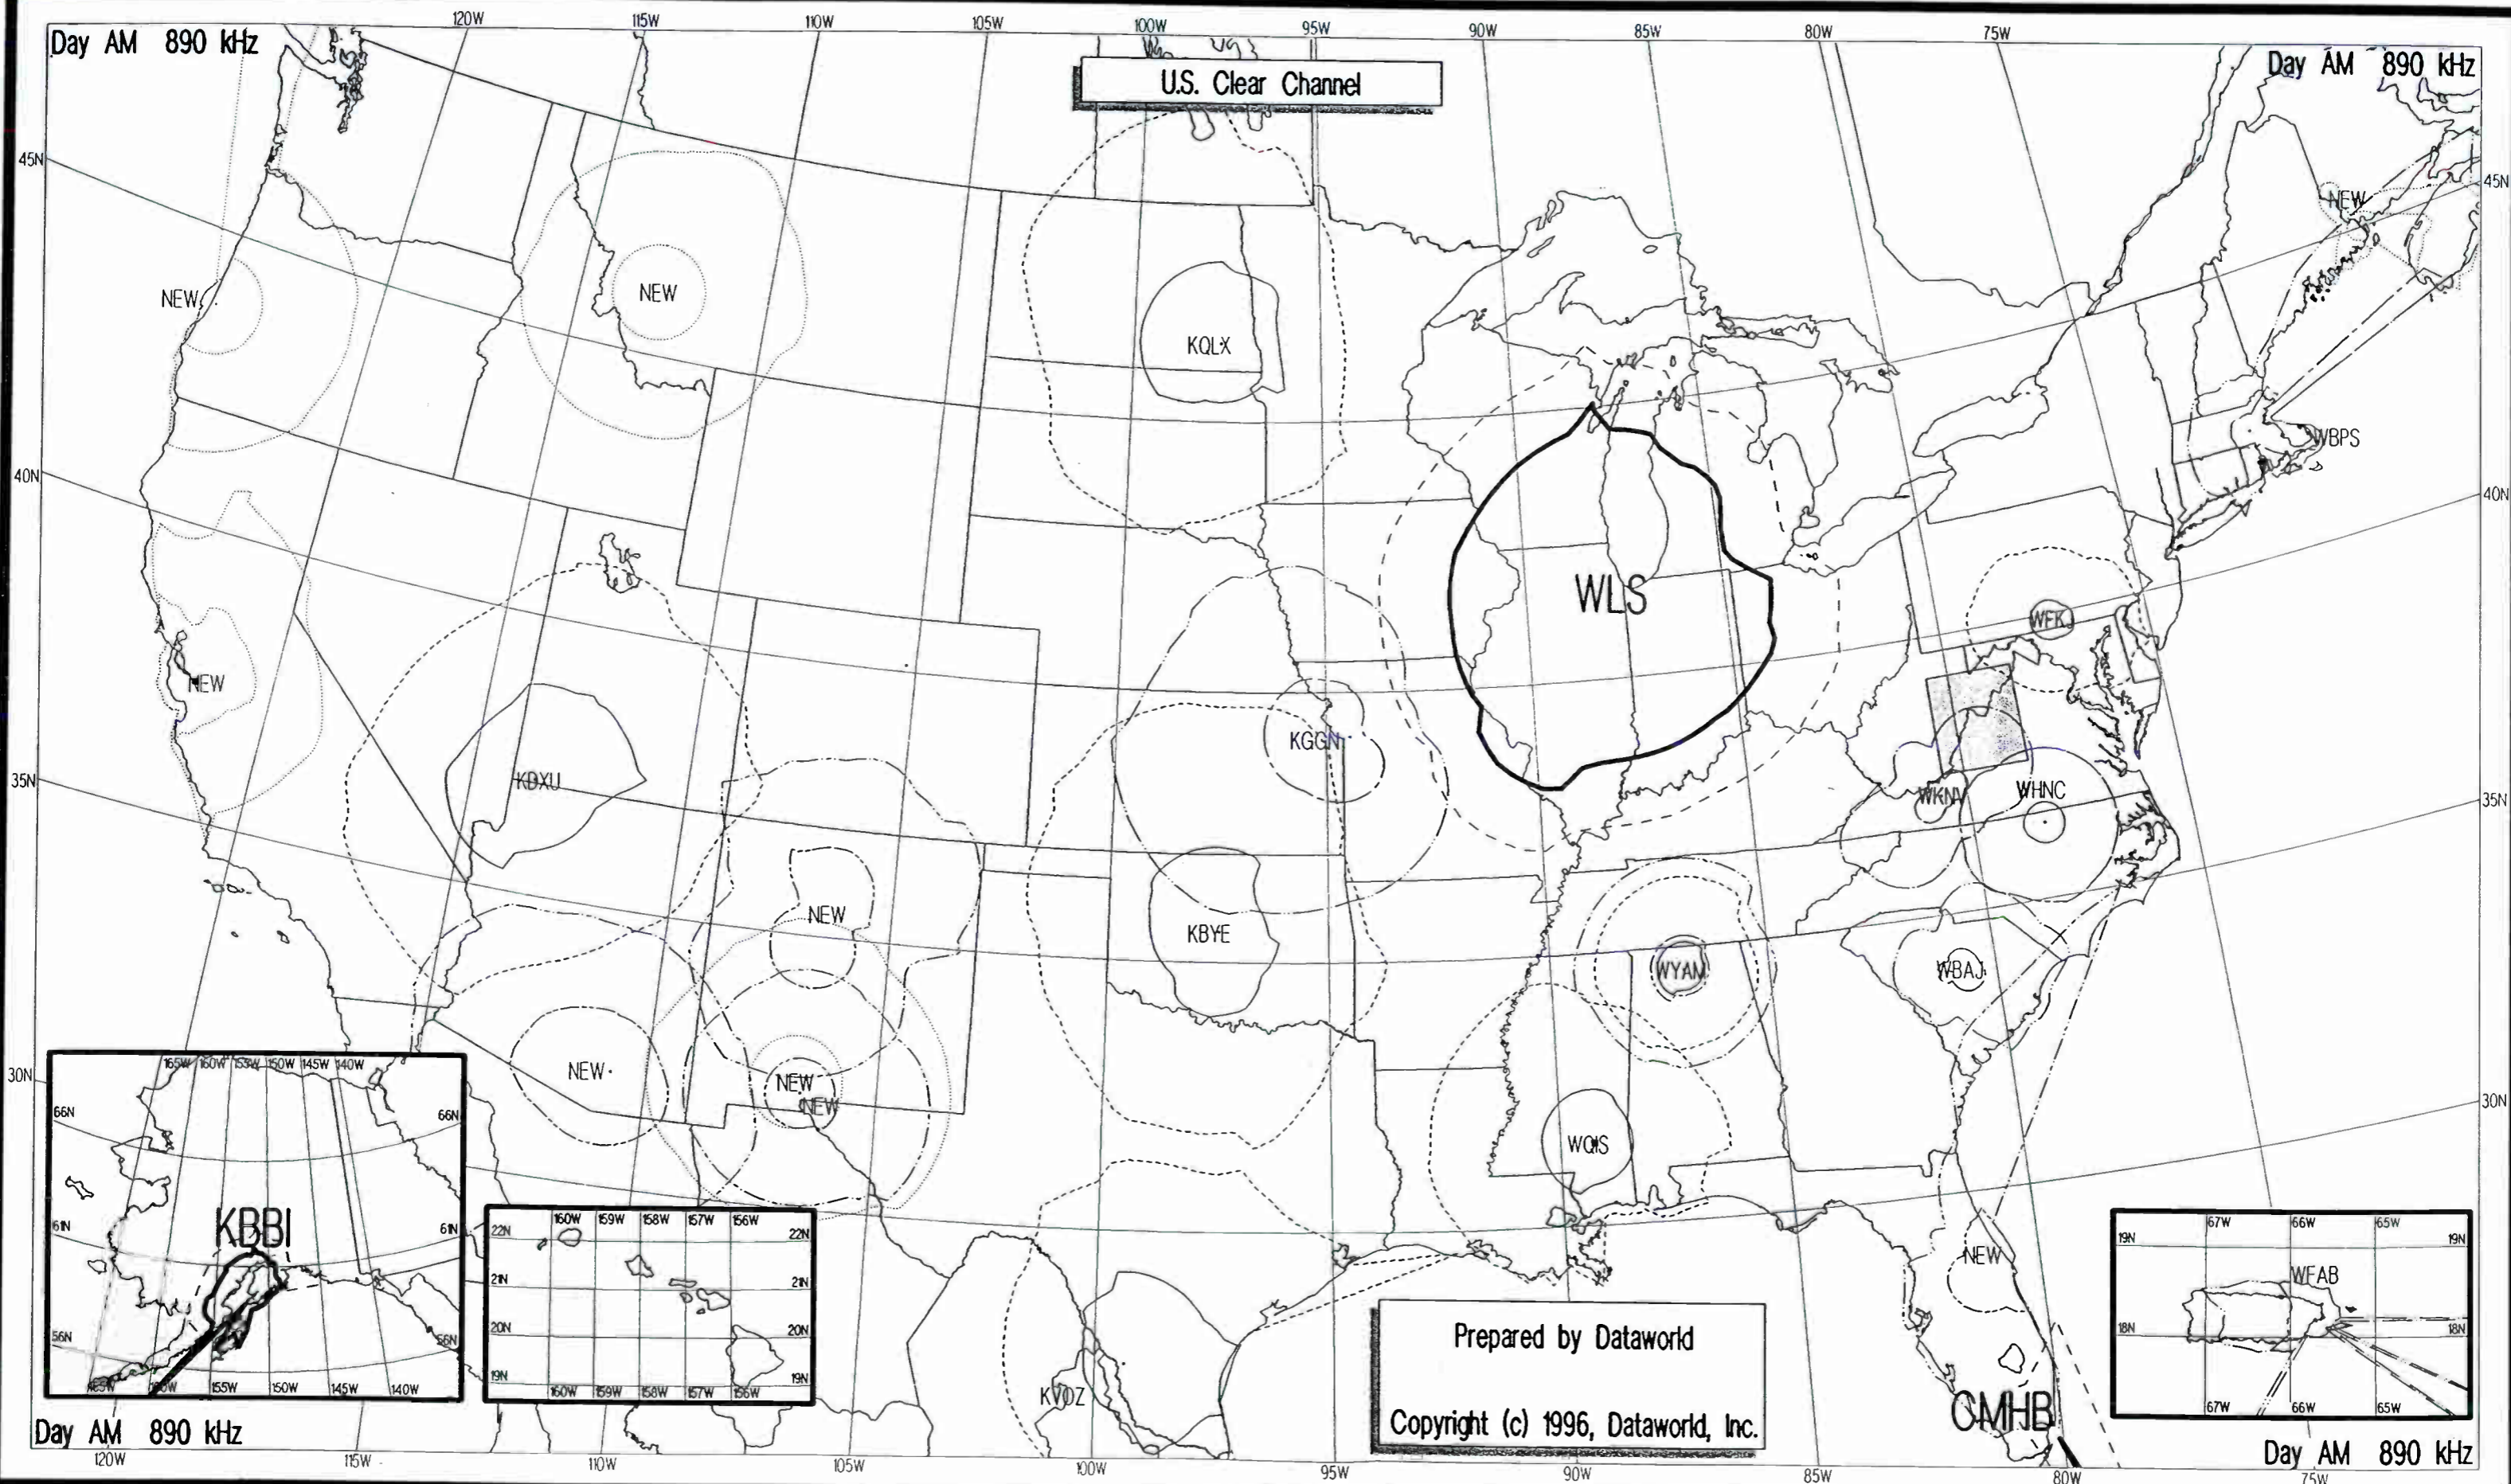

Night AM 890 kHz

U.S. Clear Channel

Prepared by Dataworld
 Copyright (c) 1996, Dataworld, Inc.

Night AM 890 kHz

Night AM 890 kHz

Day AM 890 kHz

Day AM 890 kHz

U.S. Clear Channel