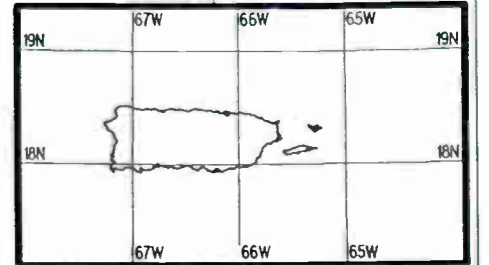

Day AM 1010 kHz

Day AM 1010 kHz

Canadian Clear Channel

Prepared by Dataworld
Copyright (c) 1996, Dataworld, Inc.

Day AM 1010 kHz

Day AM 1010 kHz