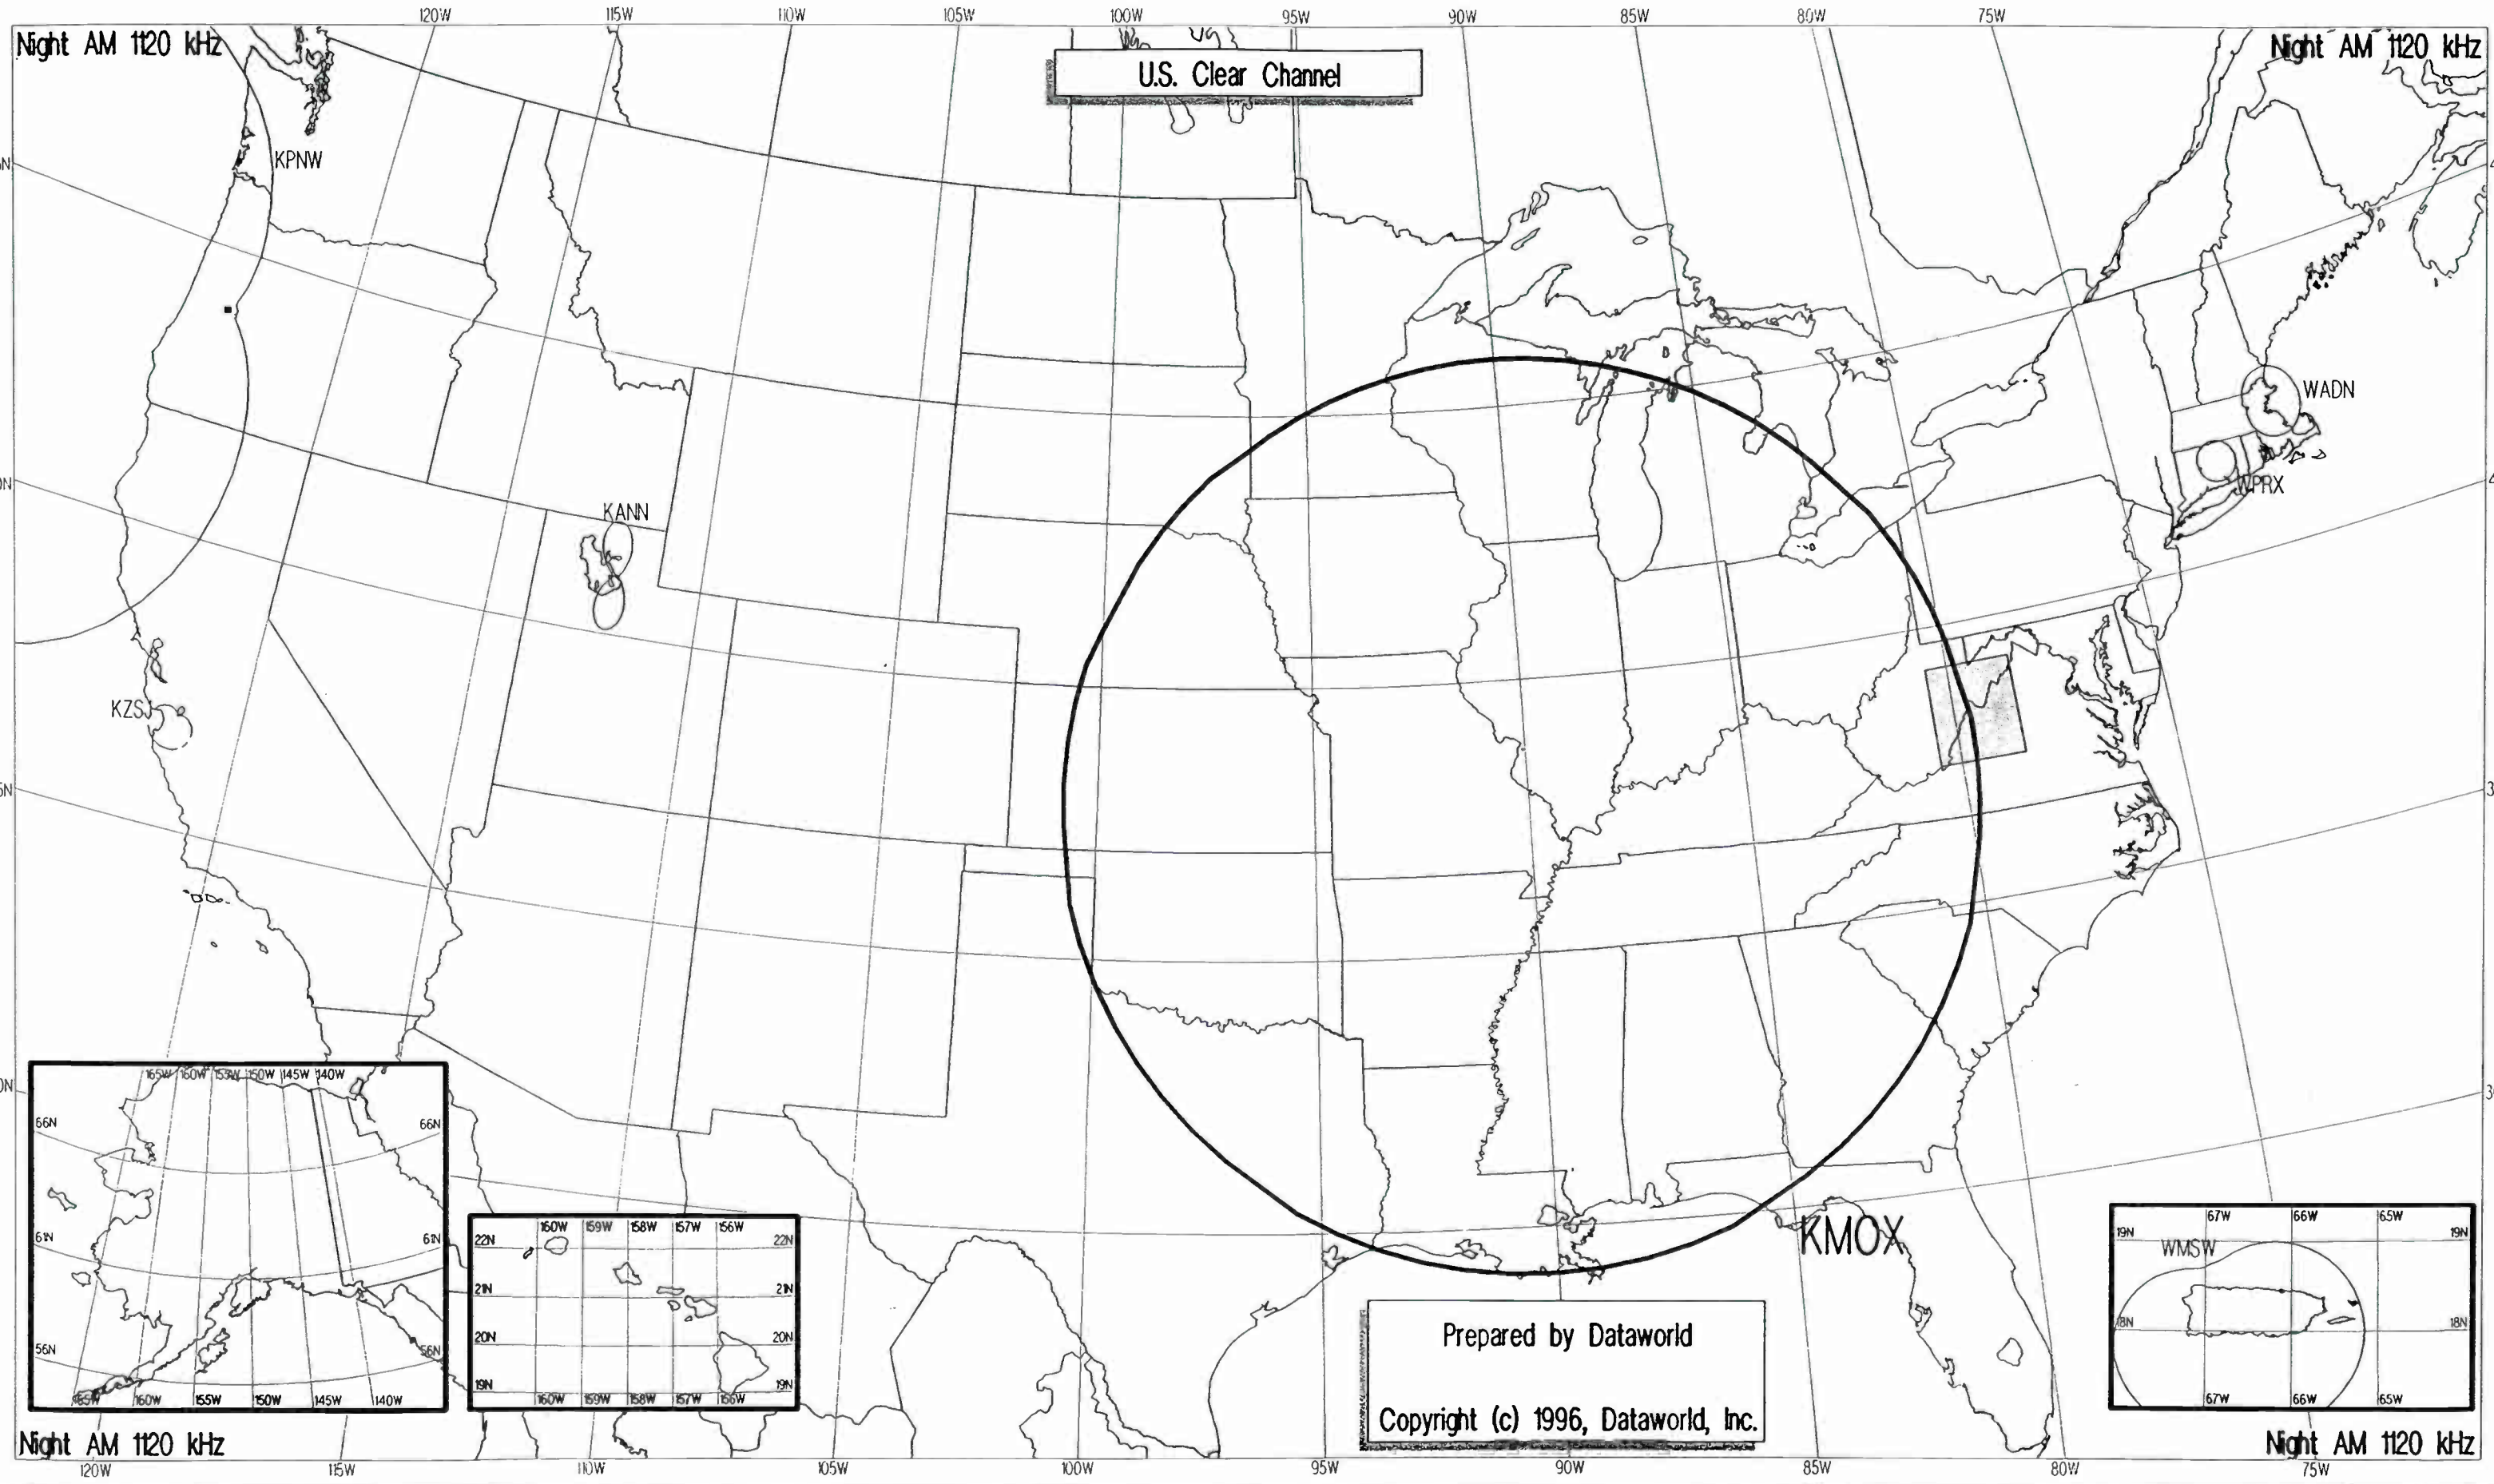

Day AM 1110 kHz

U.S. Clear Channel

Prepared by Dataworld
 Copyright (c) 1996, Dataworld, Inc.

Day AM 1110 kHz

Day AM 1110 kHz

Prepared by Dataworld
 Copyright (c) 1996, Dataworld, Inc.

Day AM 1120 kHz

Day AM 1120 kHz