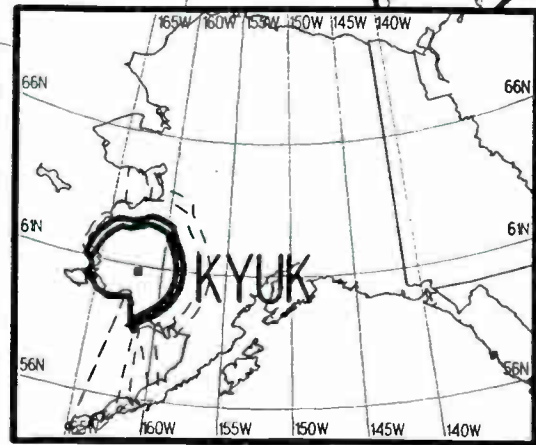

Day AM 640 kHz

Day AM 640 kHz

U.S. Clear Channel

Prepared by Dataworld
Copyright (c) 1996, Dataworld, Inc.

Day AM 640 kHz

Day AM 640 kHz