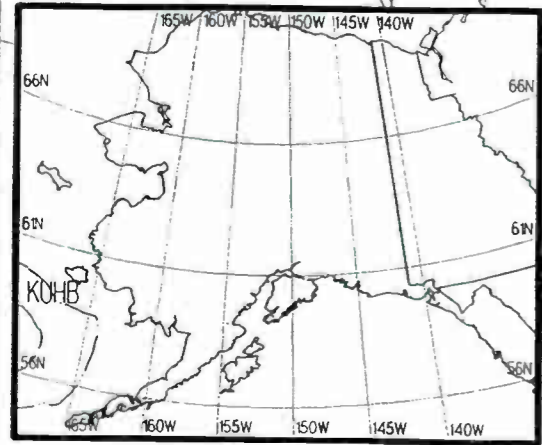

Day AM 540 kHz

Day AM 540 kHz

CBK

Canadian/Mexican Clear Channel

Prepared by Dataworld
Copyright (c) 1996, Dataworld, Inc.

Day AM 540 kHz

Day AM 540 kHz