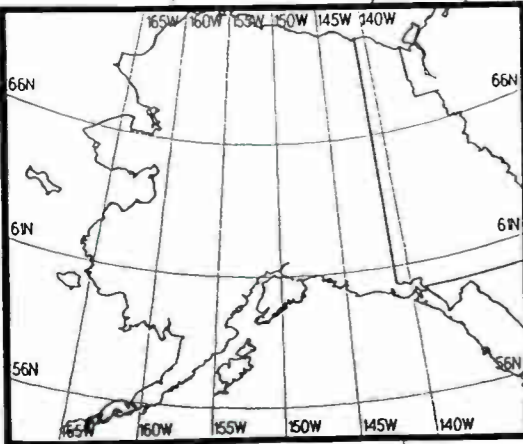

Prepared by Dataworld
Copyright (c) 1996, Dataworld, Inc.

Night AM 1180 kHz

Night AM 1180 kHz