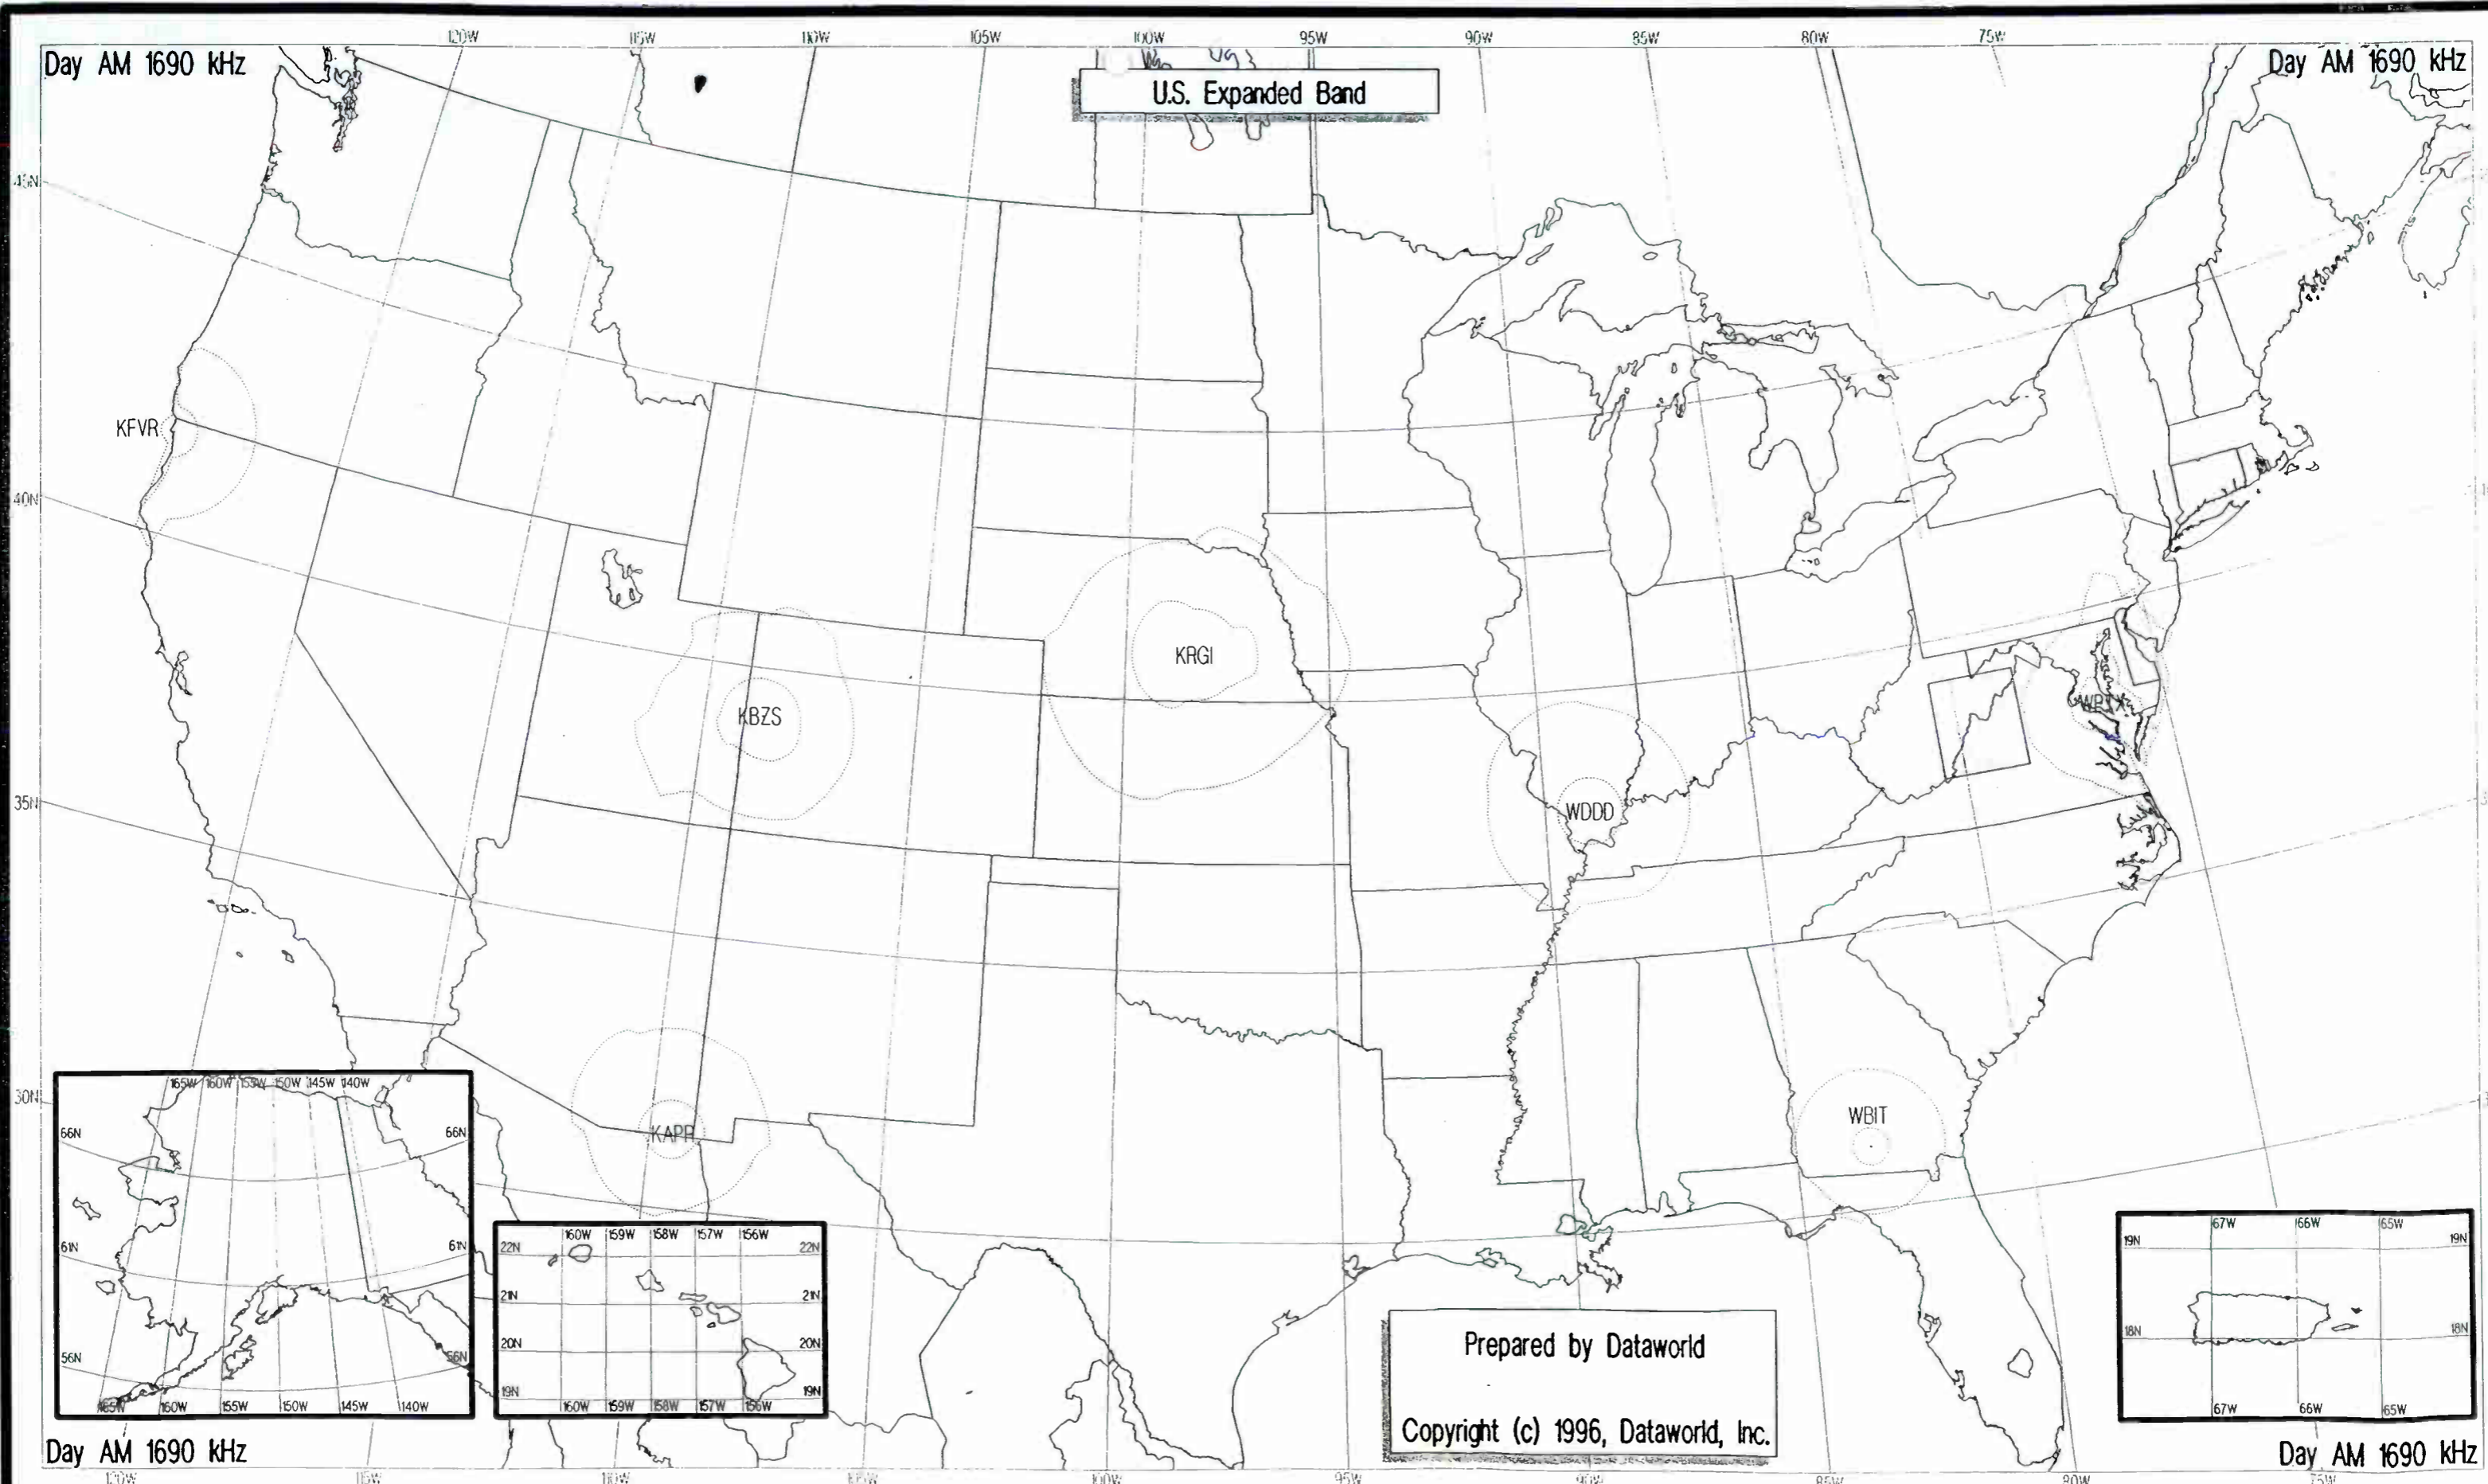

Day AM 1690 kHz

Day AM 1690 kHz

U.S. Expanded Band

Day AM 1690 kHz

Day AM 1690 kHz

Prepared by Dataworld
Copyright (c) 1996, Dataworld, Inc.