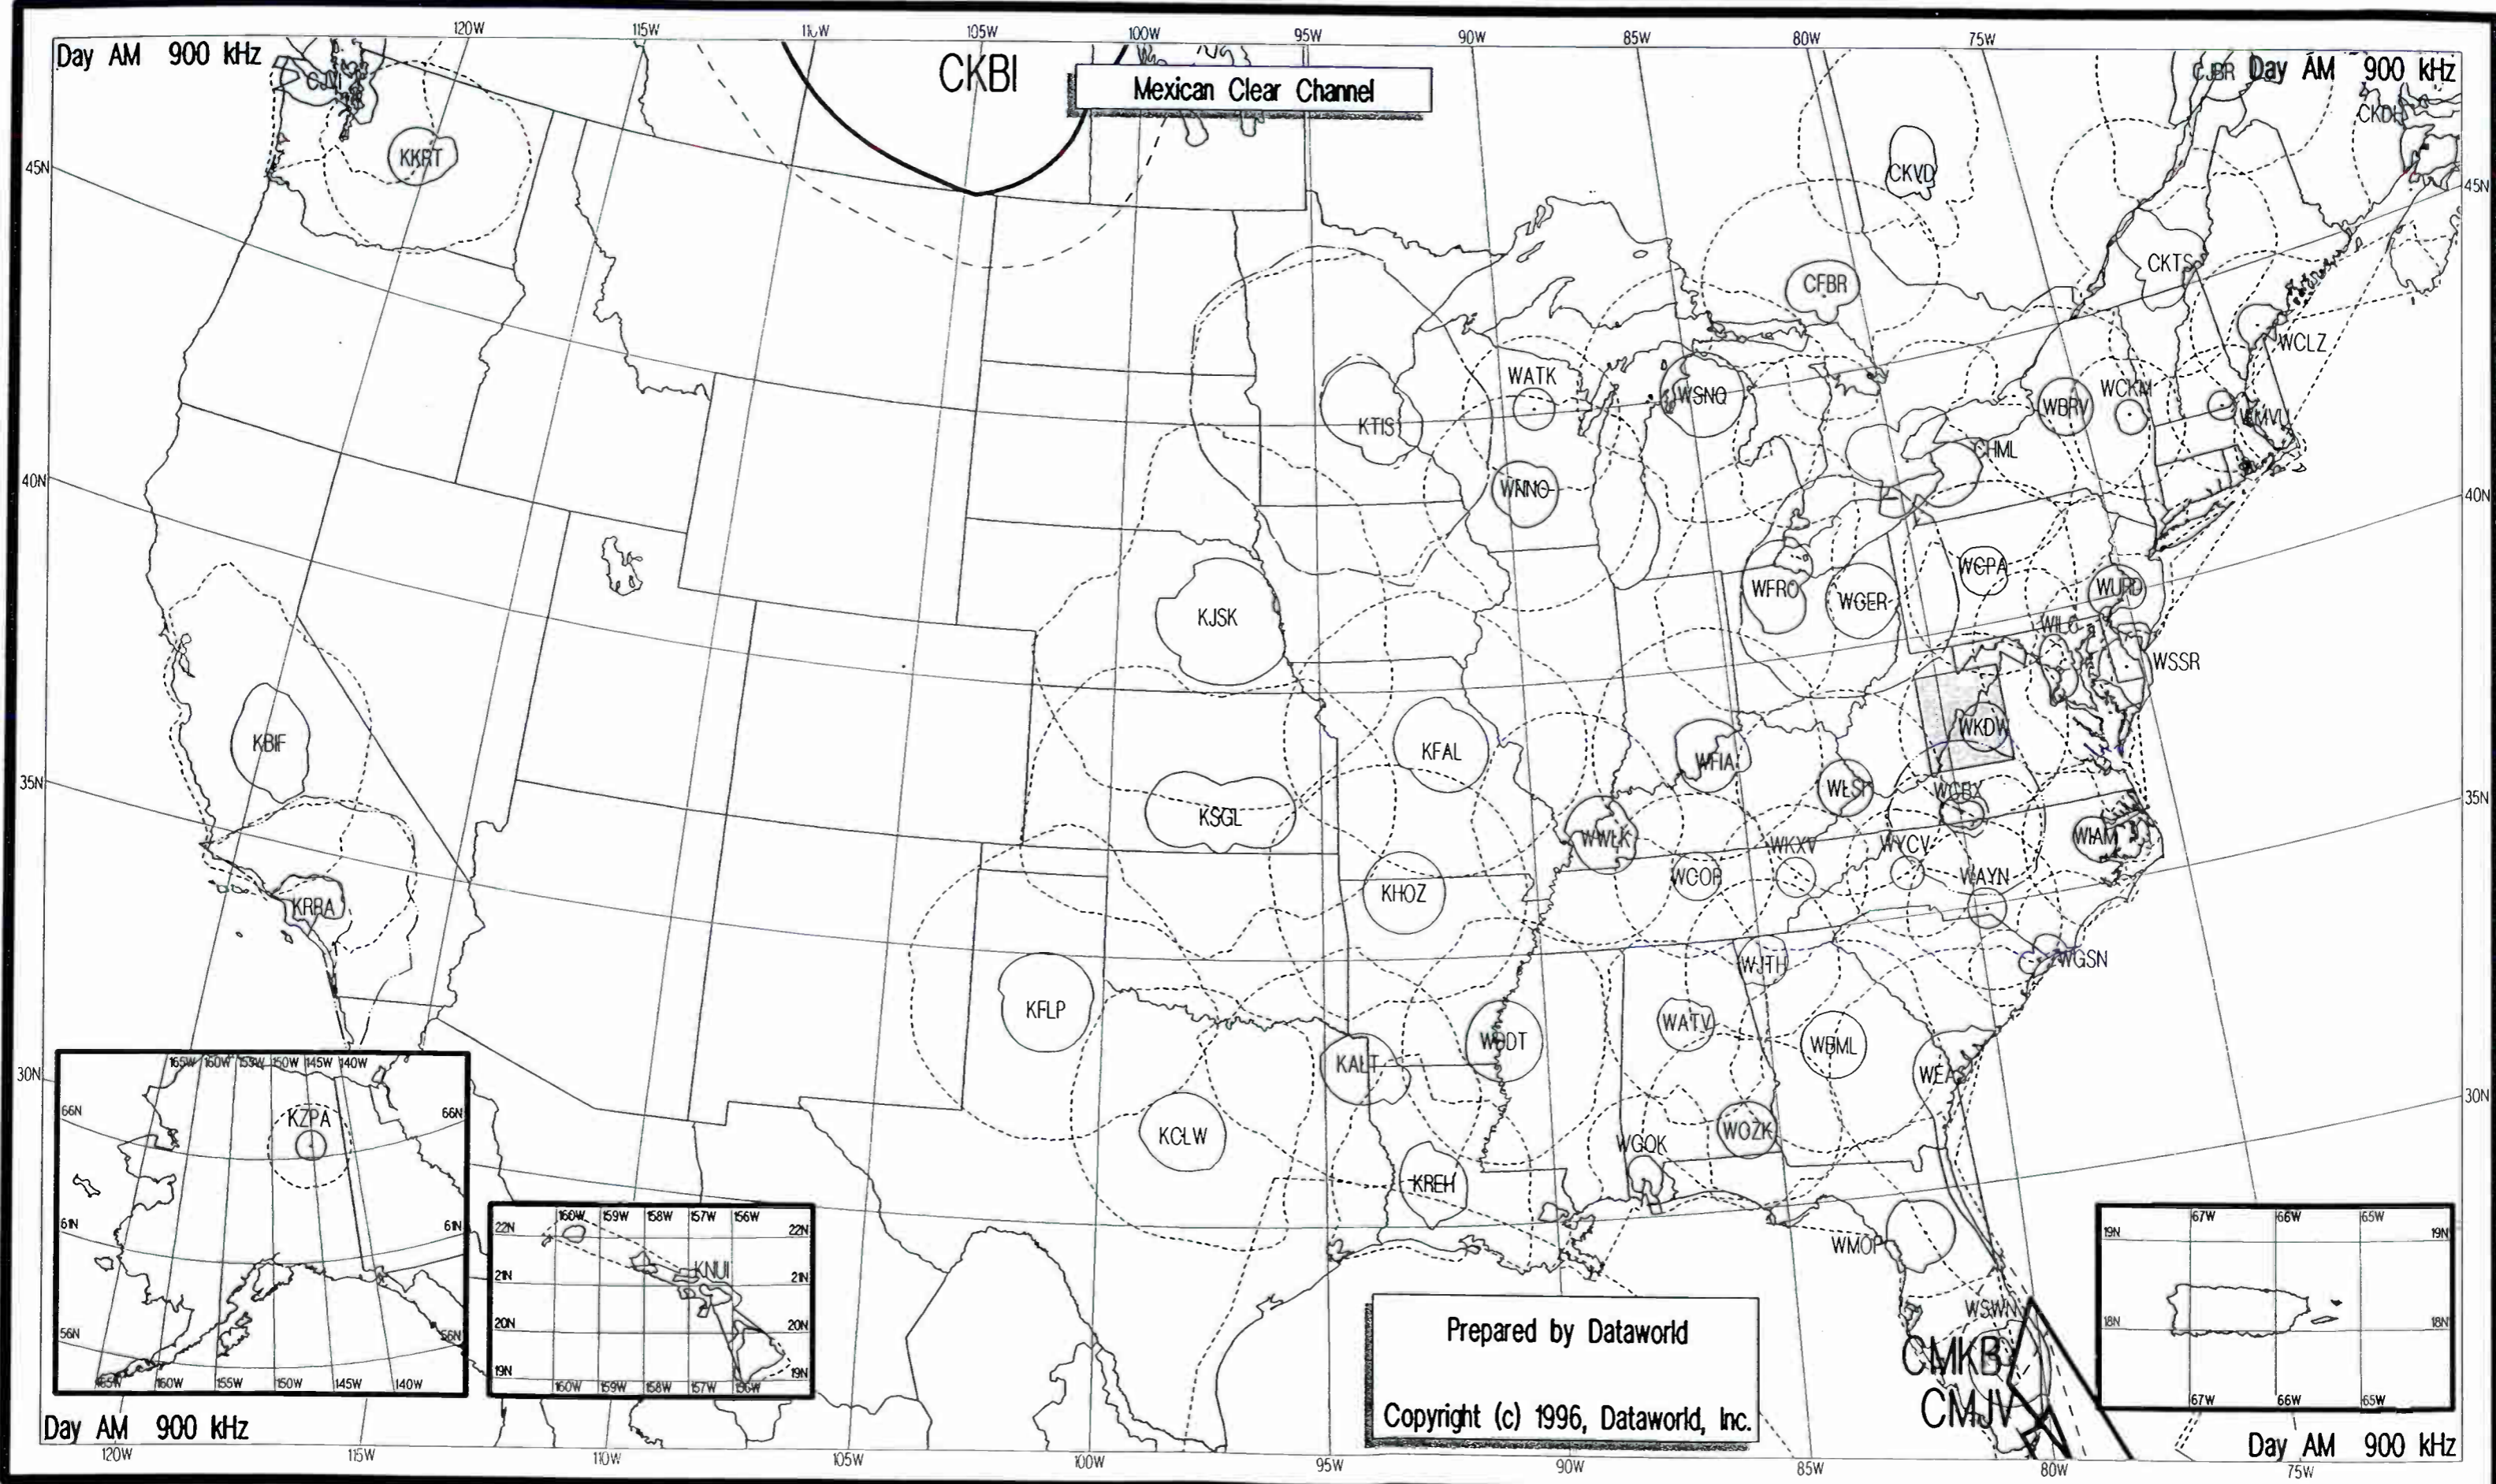

Prepared by Dataworld
Copyright (c) 1996, Dataworld, Inc.

Day AM 900 kHz

Day AM 900 kHz

CKBI

Mexican Clear Channel

Day AM 900 kHz

Day AM 900 kHz

Prepared by Dataworld
 Copyright (c) 1996, Dataworld, Inc.