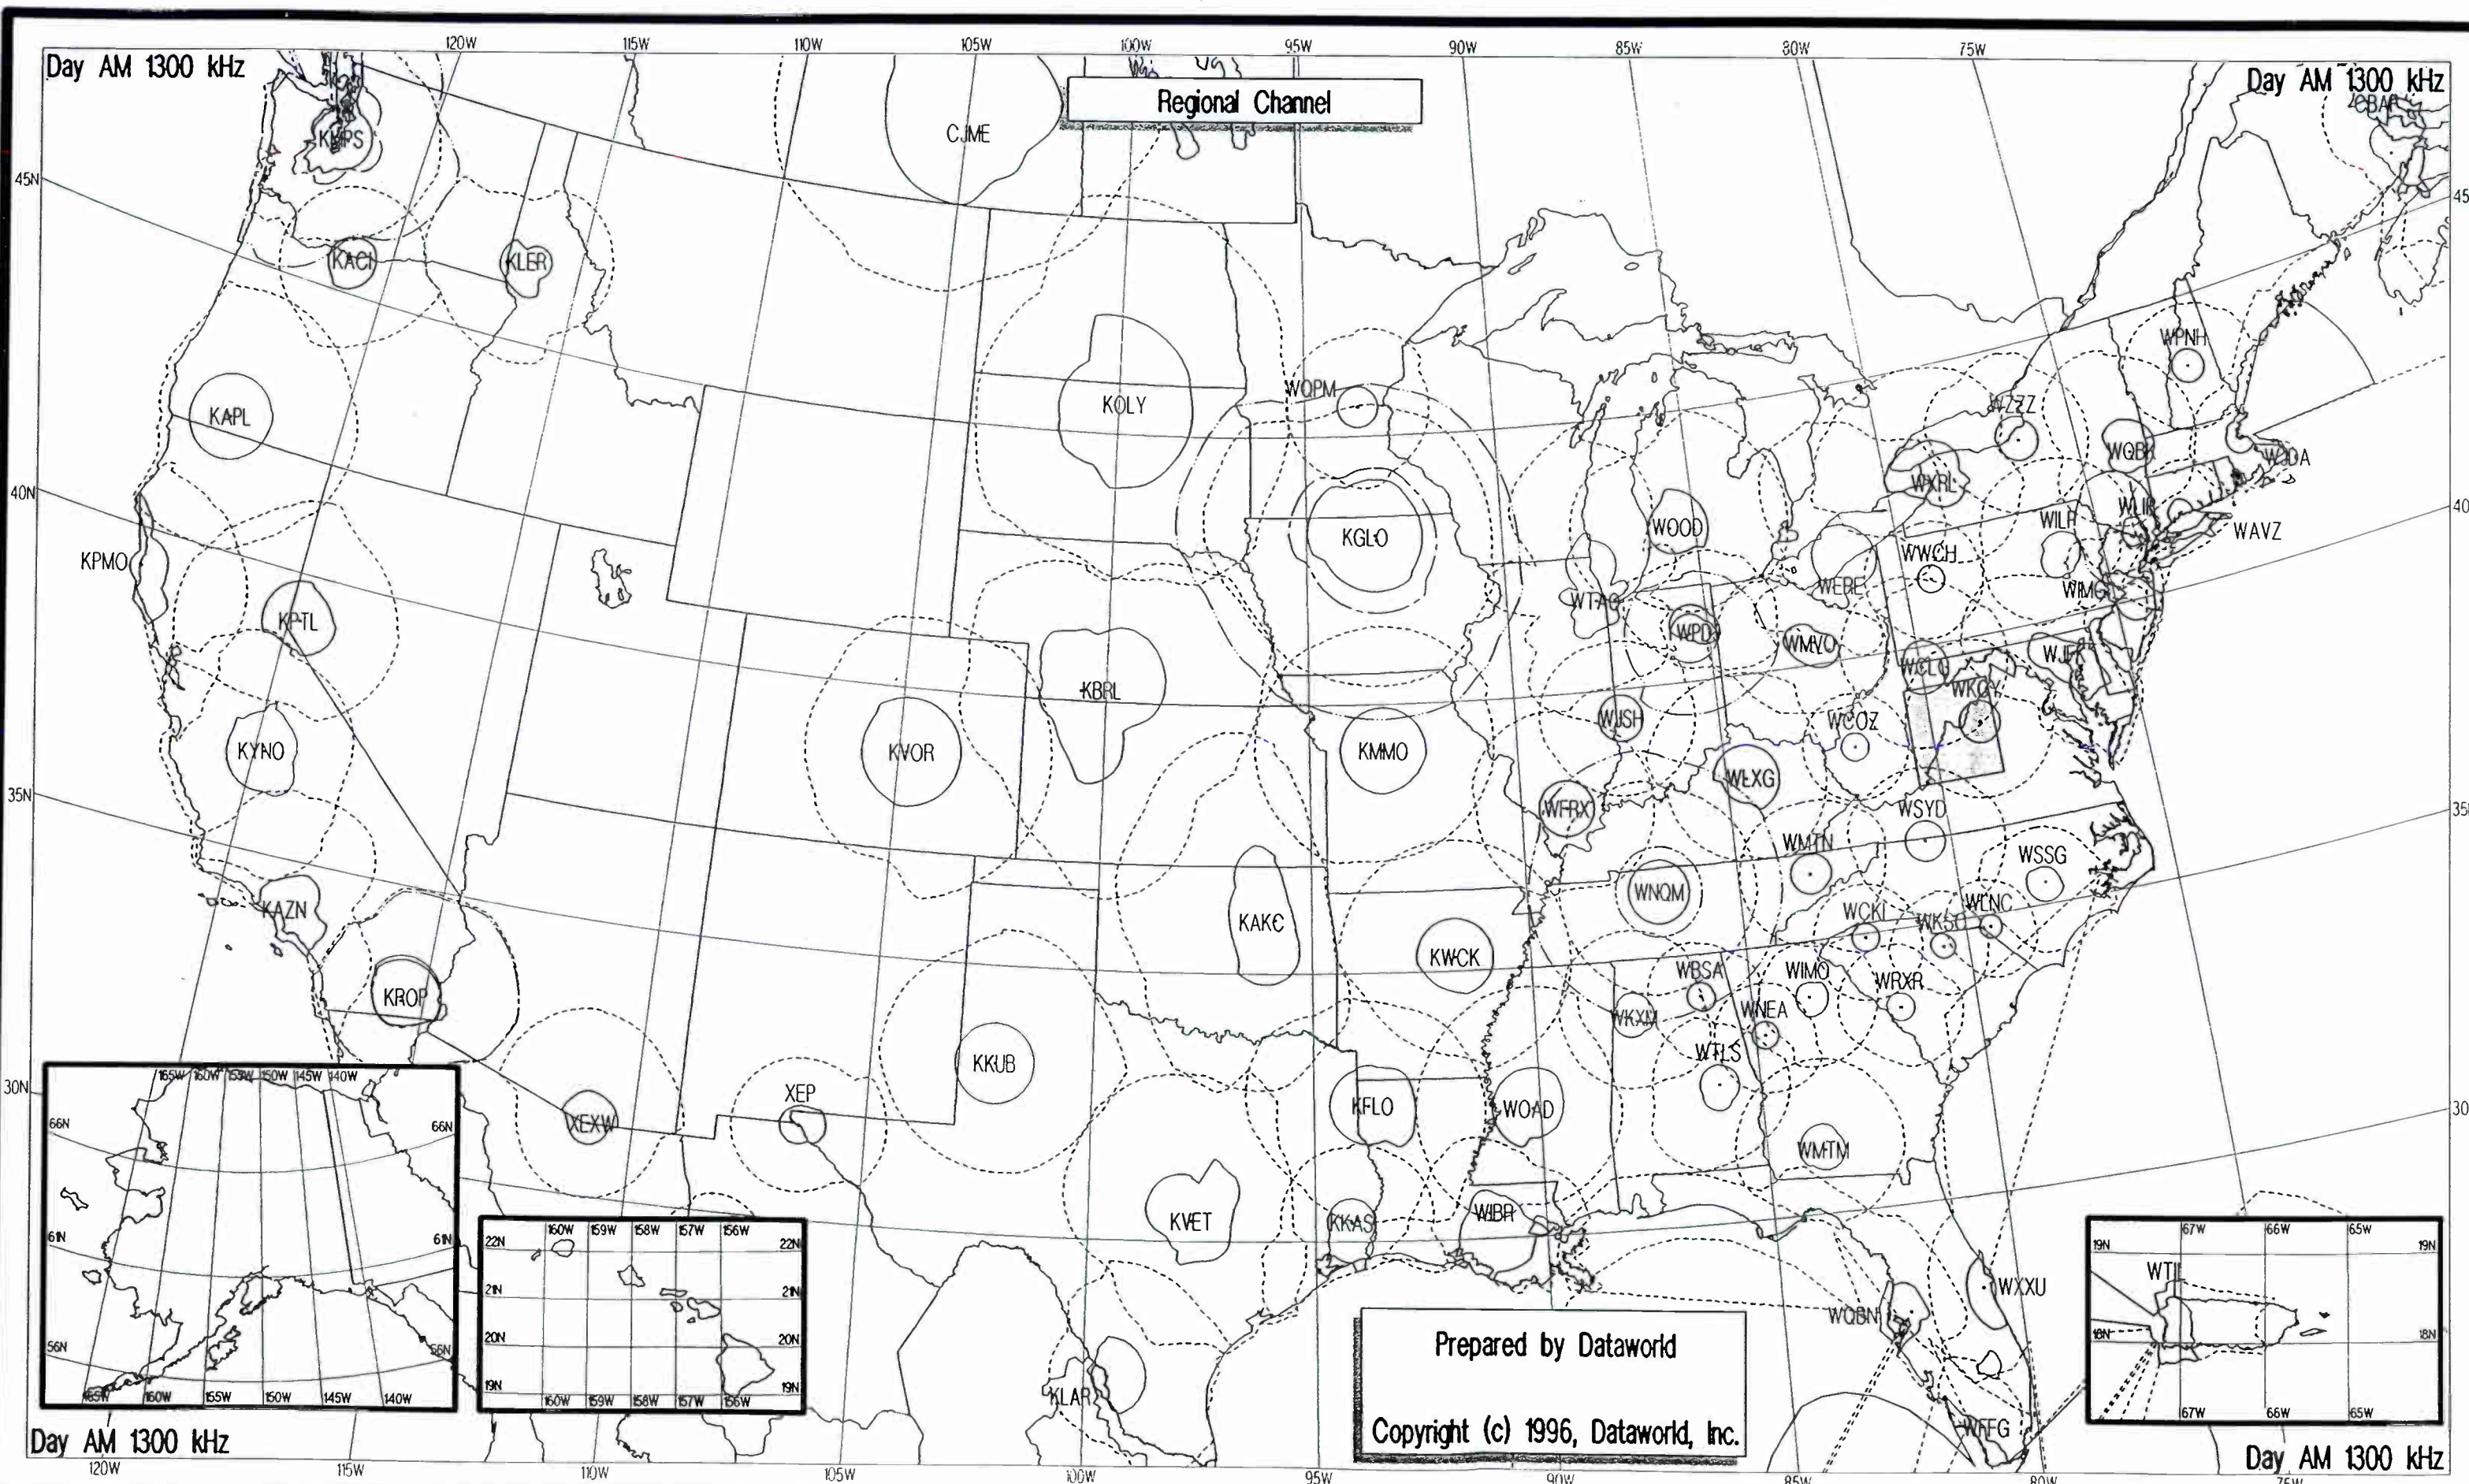

Day AM 1300 kHz

Day AM 1300 kHz

Regional Channel

Prepared by Dataworld

Copyright (c) 1996, Dataworld, Inc.

Day AM 1300 kHz

Day AM 1300 kHz