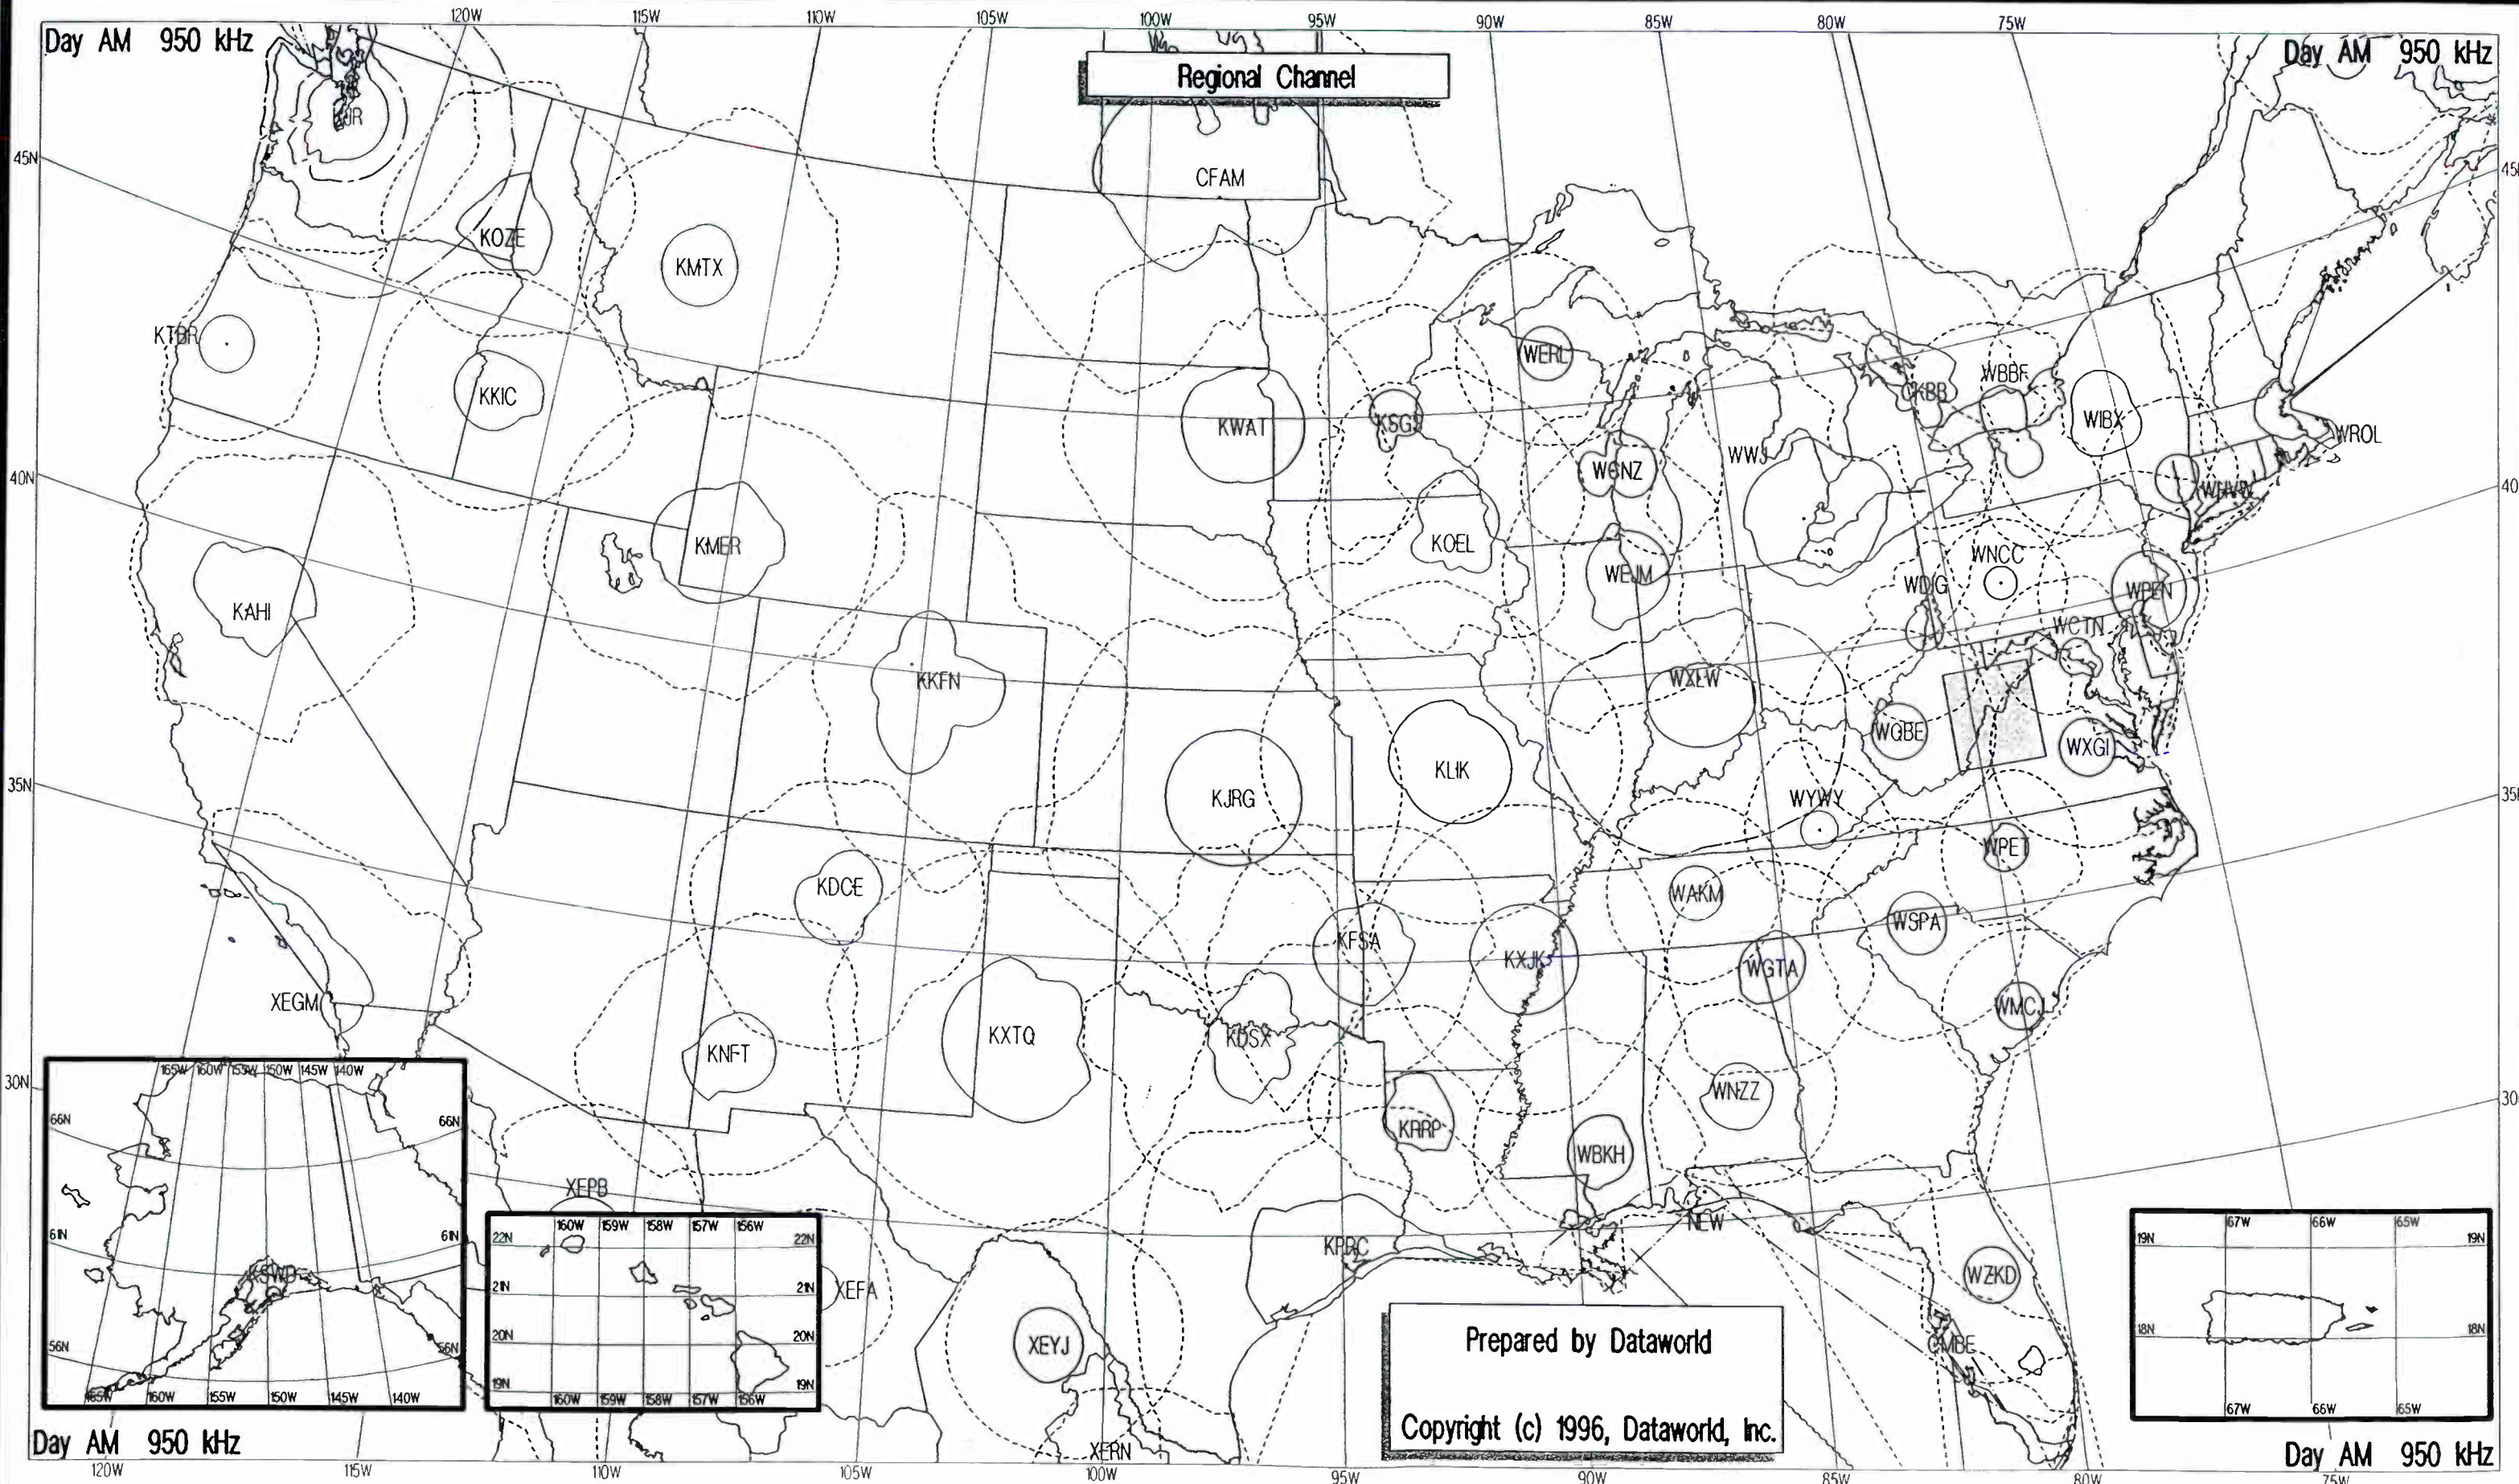

Night AM 940 kHz

Night AM 940 kHz

Day AM 950 kHz

Day AM 950 kHz

Regional Channel

Prepared by Dataworld
 Copyright (c) 1996, Dataworld, Inc.

Day AM 950 kHz

Day AM 950 kHz