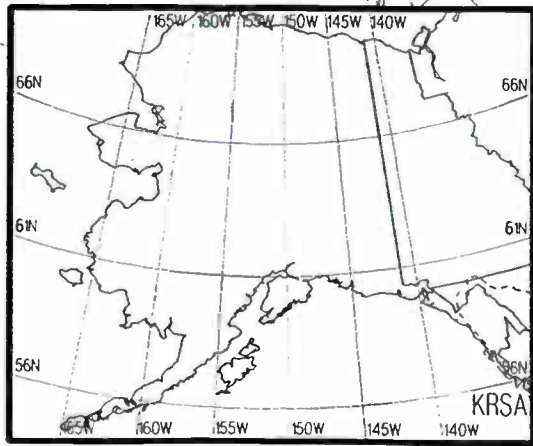

Night AM 580 kHz

Regional Channel

Prepared by Dataworld
 Copyright (c) 1996, Dataworld, Inc.

Night AM 580 kHz

Night AM 580 kHz

Day AM 580 kHz

Day AM 580 kHz

Regional Channel