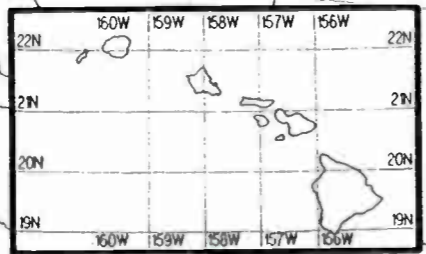

Night AM 1640 kHz

Night AM 1640 kHz

U.S. Expanded Band

Prepared by Dataworld
Copyright (c) 1996, Dataworld, Inc.

Night AM 1640 kHz

Night AM 1640 kHz