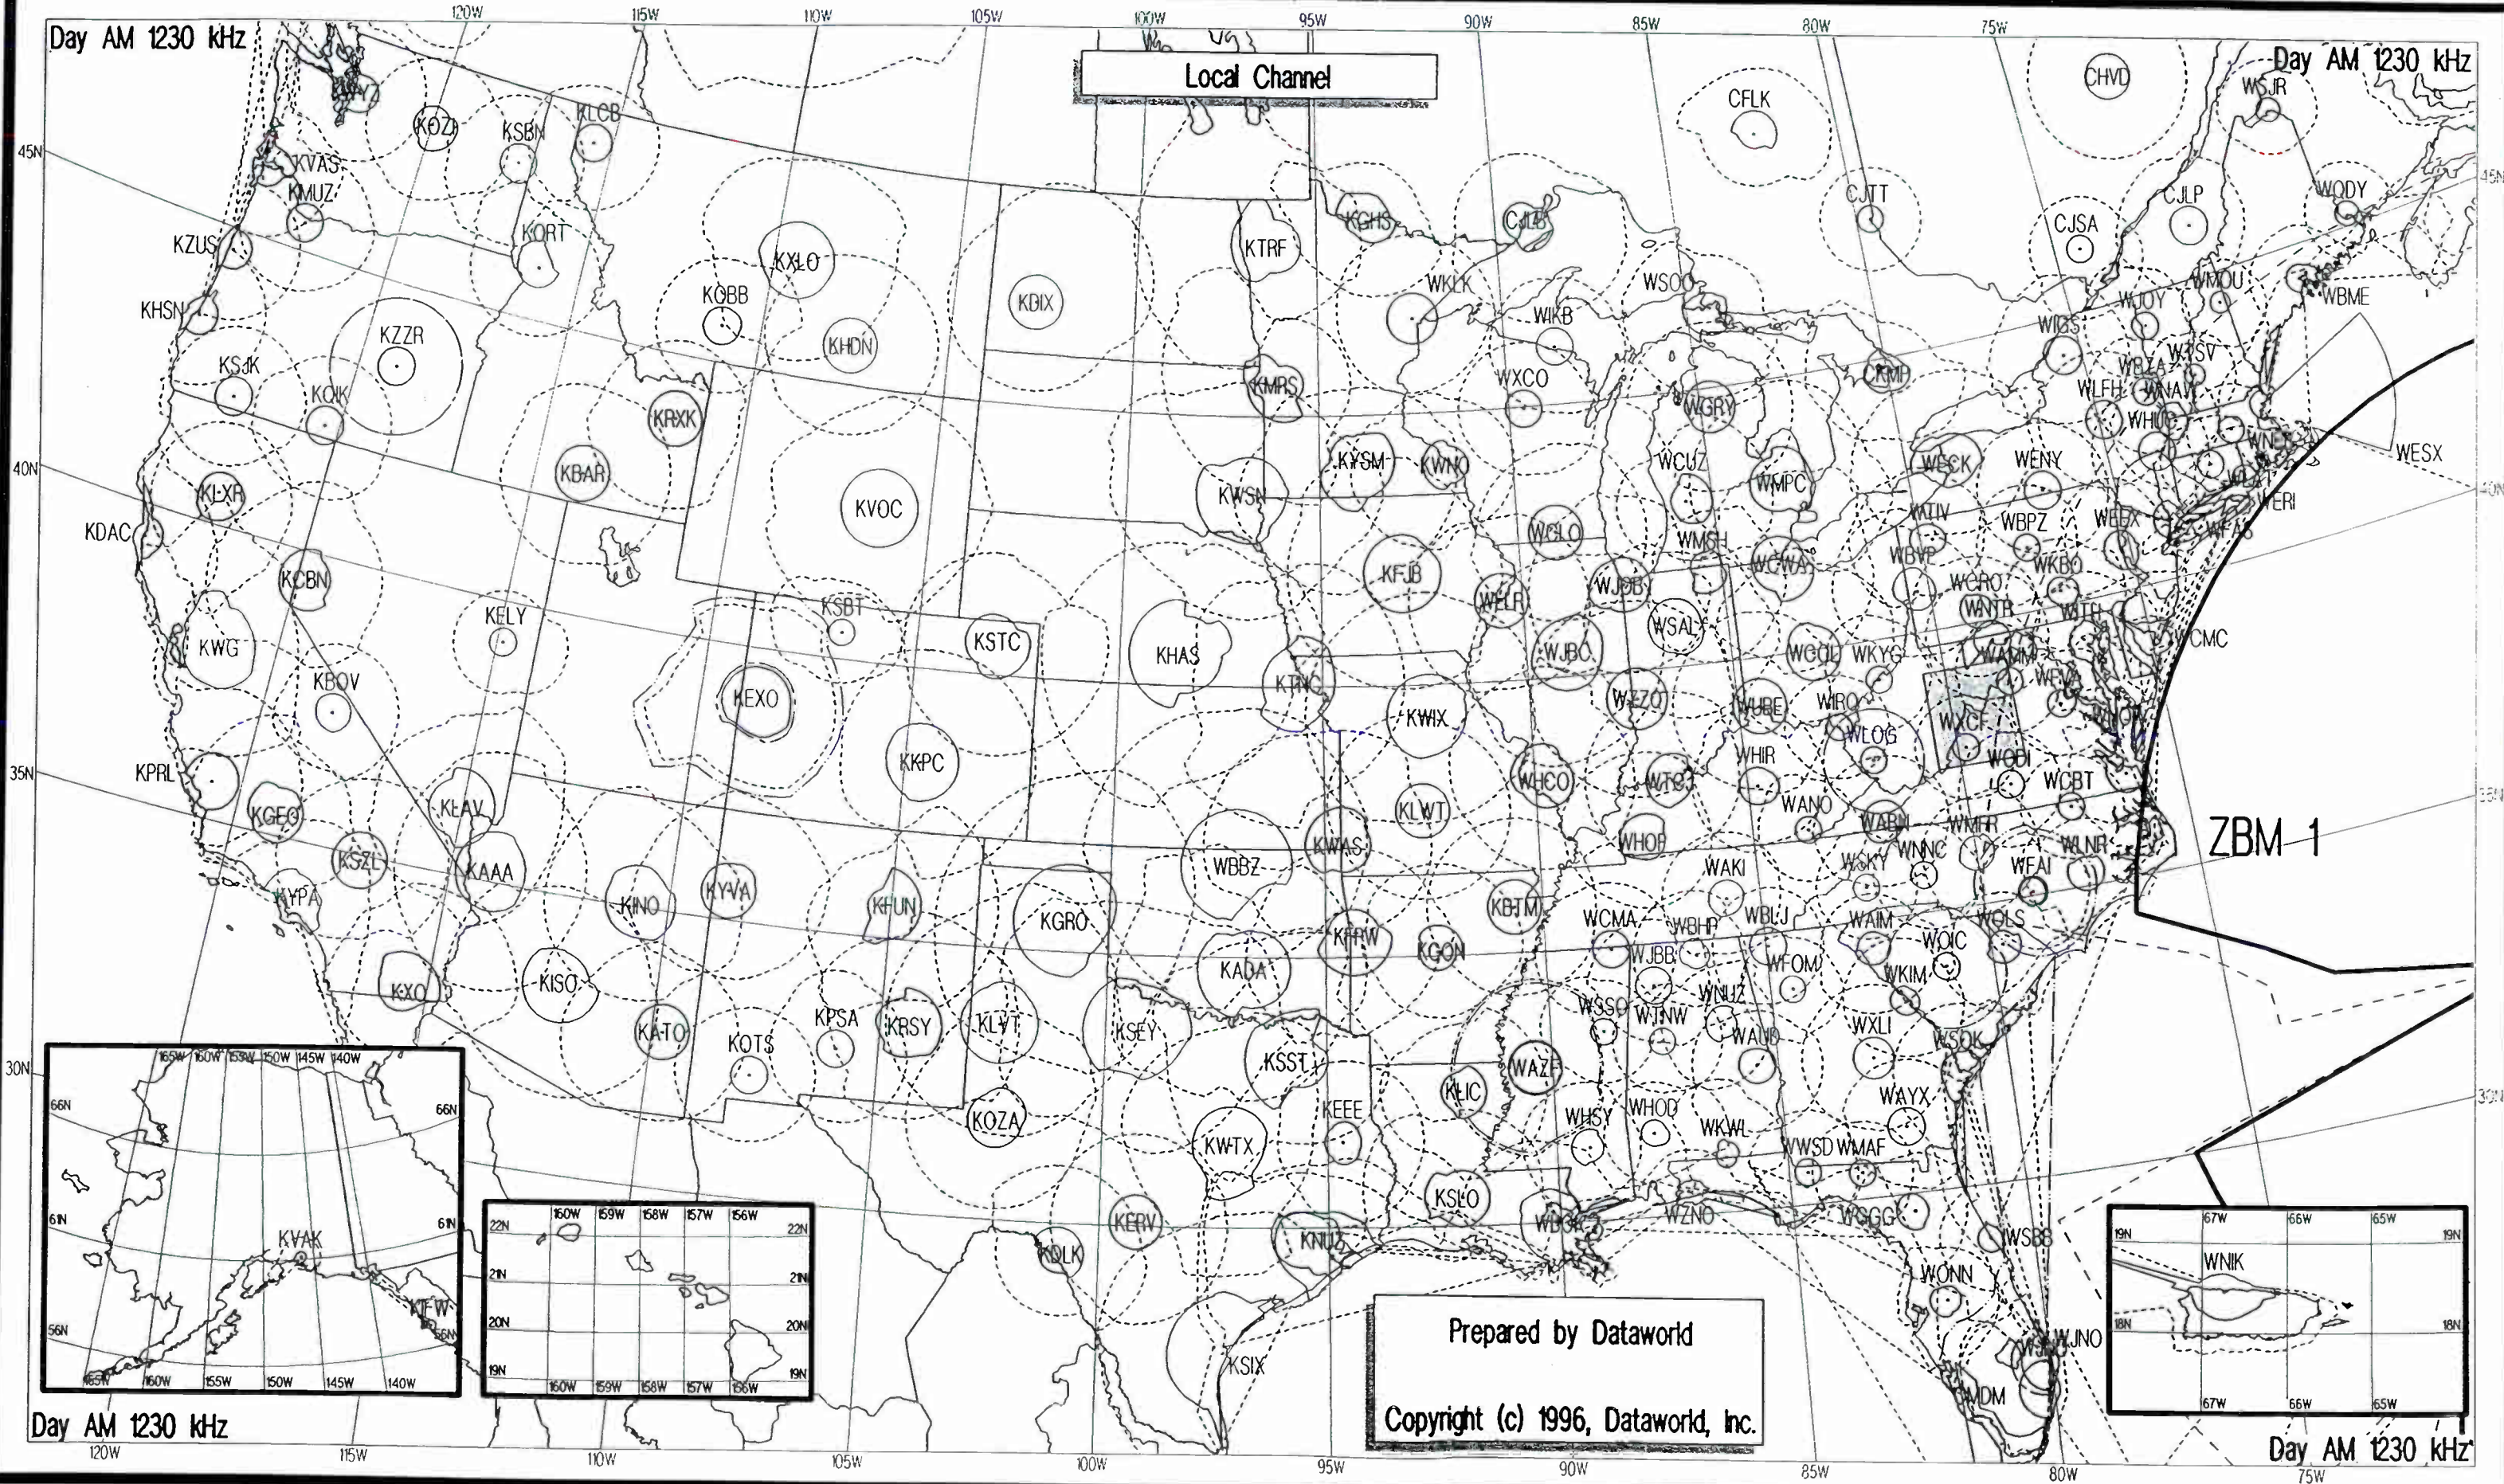

Night AM 1220 kHz

Day AM 1220 kHz

Day AM 1220 kHz

Mexican Clear Channel

Prepared by Dataworld
 Copyright (c) 1996, Dataworld, Inc.

Day AM 1230 kHz

Day AM 1230 kHz

Local Channel