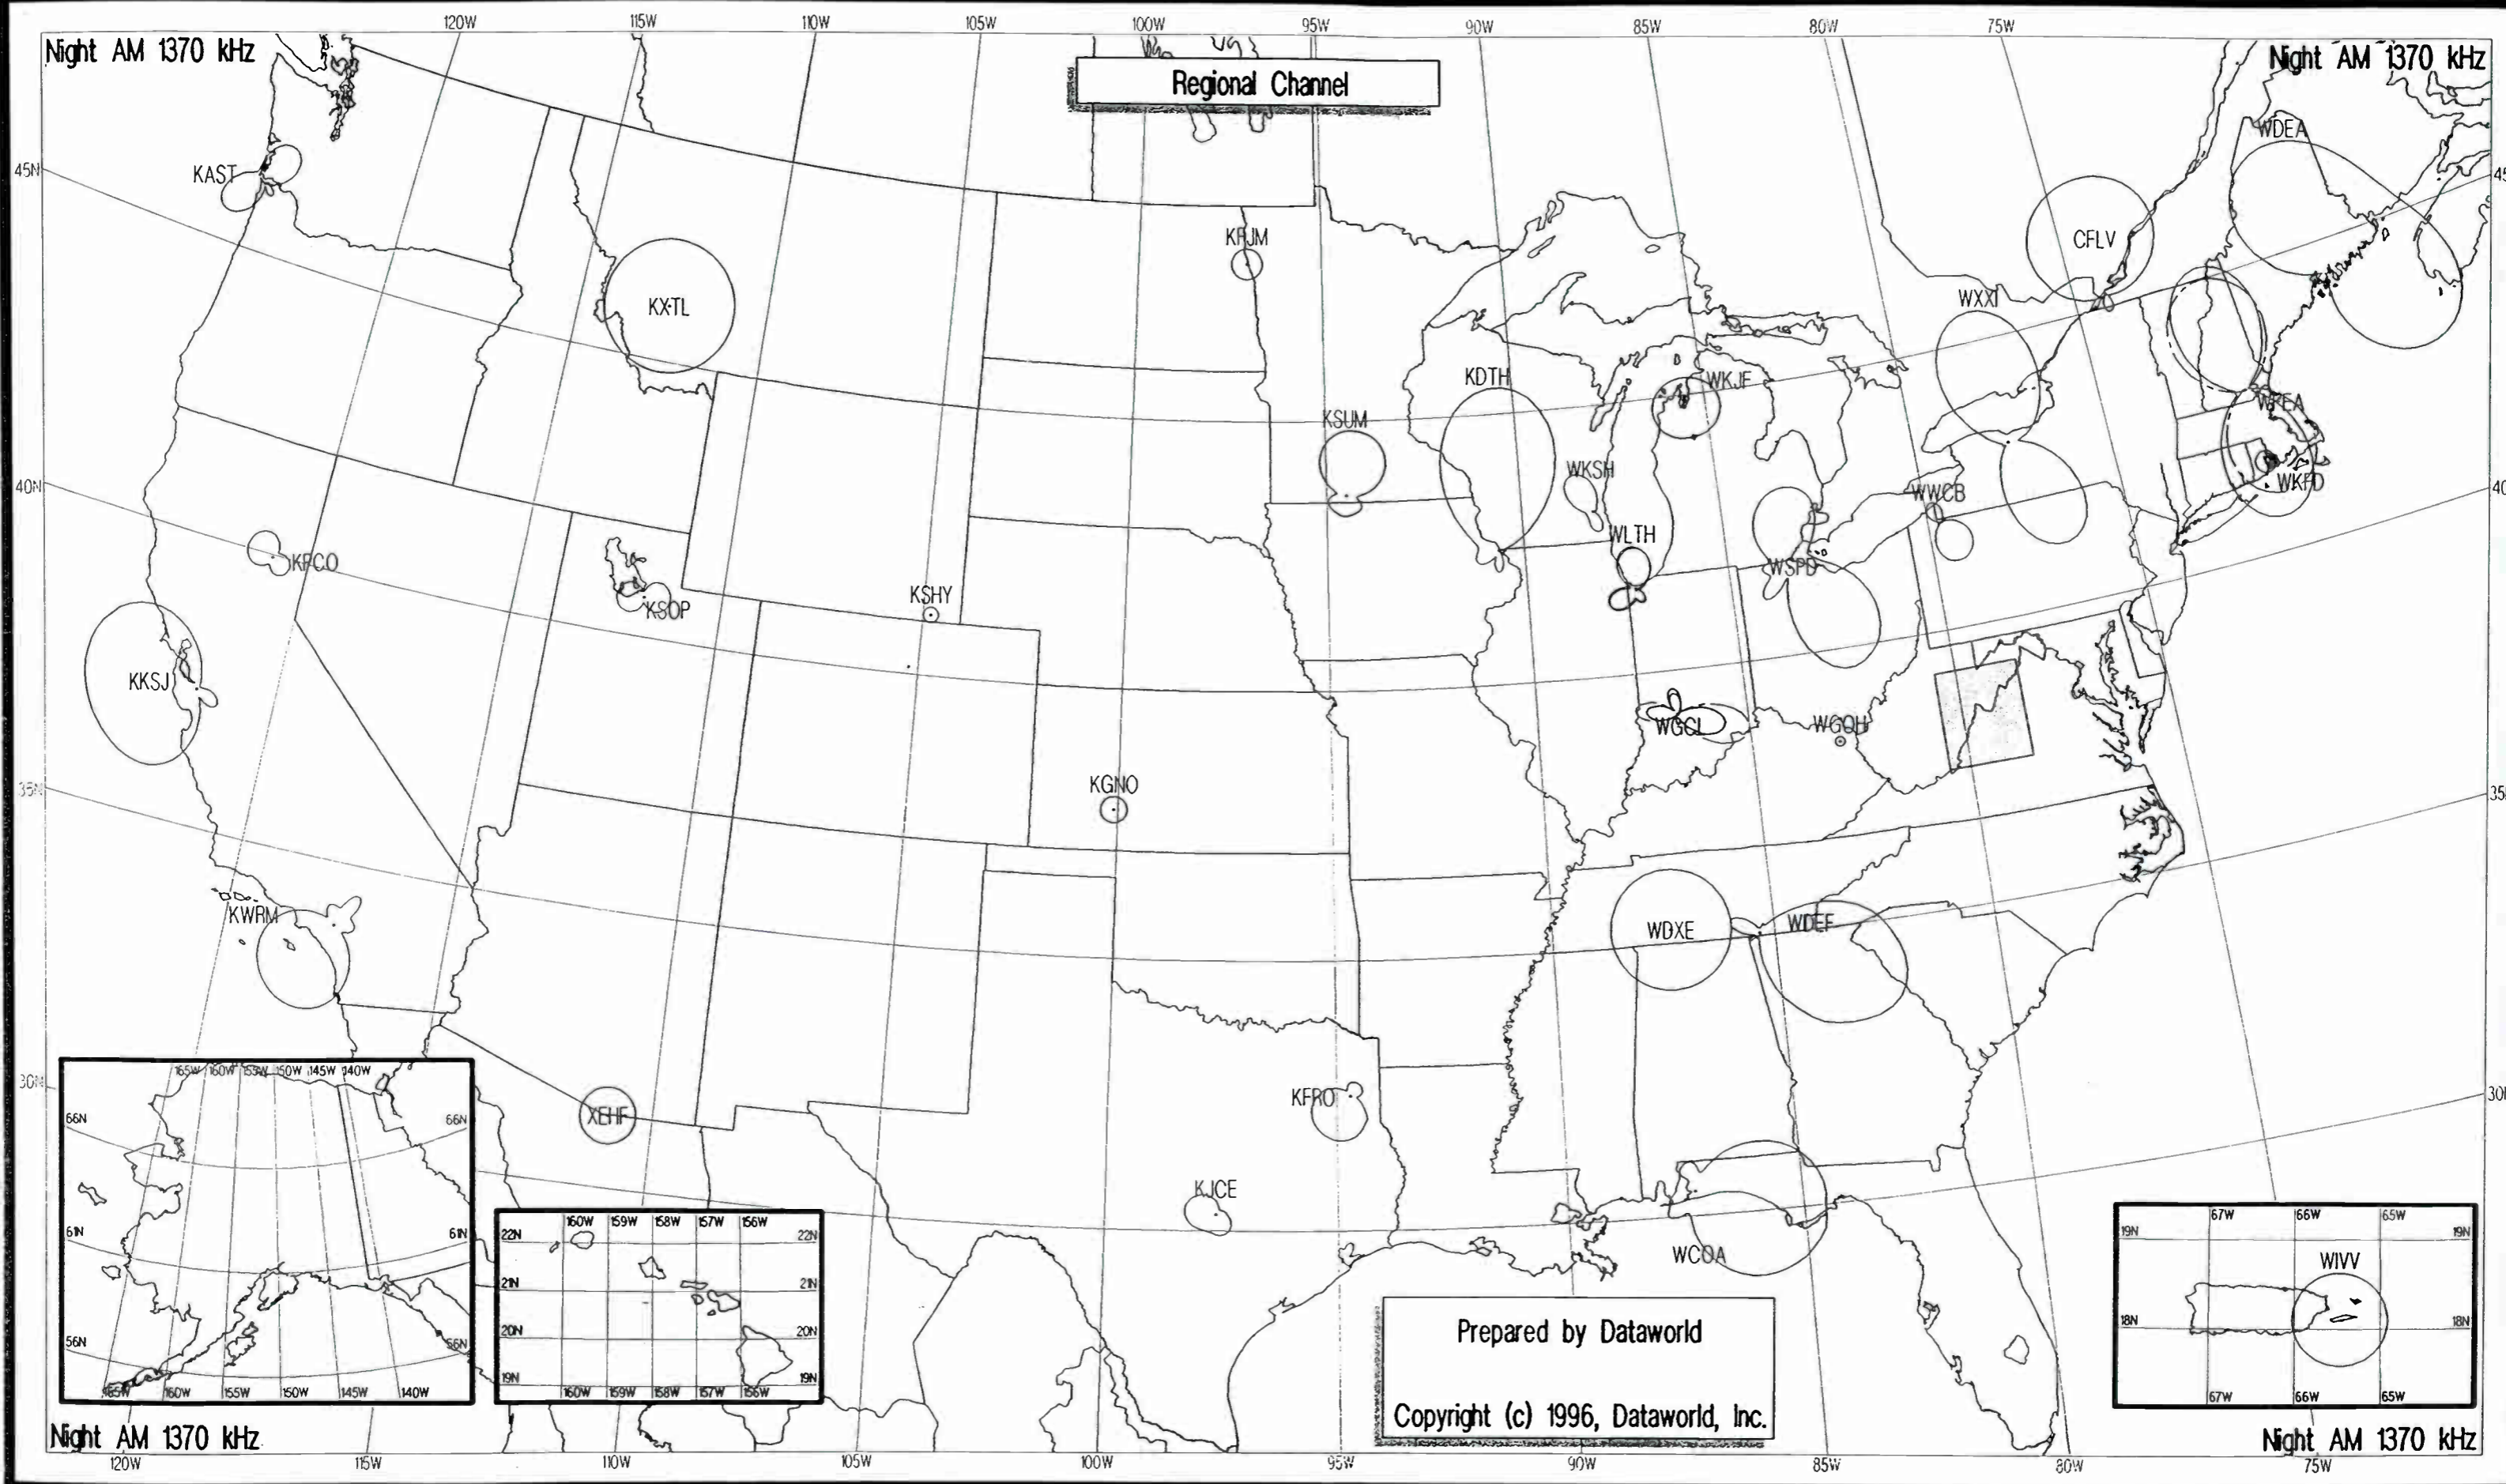

Night AM 1370 kHz

Night AM 1370 kHz

Regional Channel

Night AM 1370 kHz

Night AM 1370 kHz

Prepared by Dataworld

Copyright (c) 1996, Dataworld, Inc.