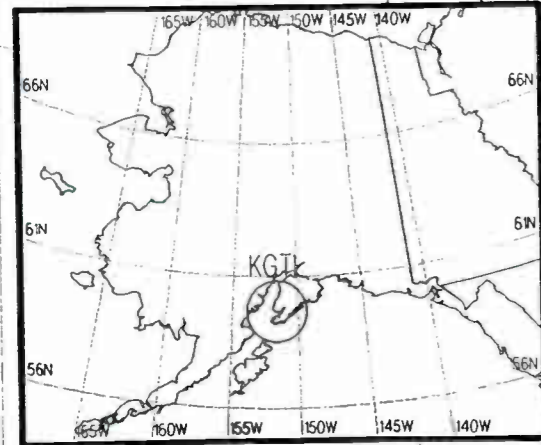

Night AM 620 kHz

Night AM 620 kHz

Regional Channel

Prepared by Dataworld
Copyright (c) 1996, Dataworld, Inc.

Night AM 620 kHz

Night AM 620 kHz