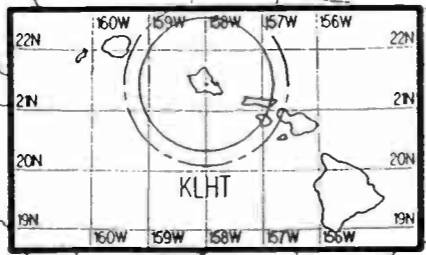

WBZ

Day AM 1030 kHz

Day AM 1030 kHz

Prepared by Dataworld

Copyright (c) 1996, Dataworld, Inc.

Night AM 1040 kHz

Night AM 1040 kHz

U.S. Clear Channel