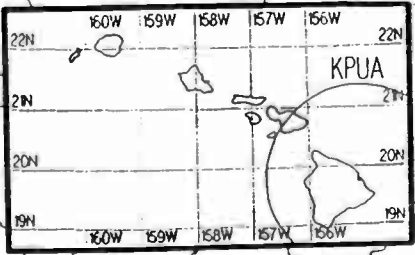

Night AM 670 kHz

Night AM 670 kHz

U.S. Clear Channel

Prepared by Dataworld
Copyright (c) 1996, Dataworld, Inc.

Night AM 670 kHz

Night AM 670 kHz