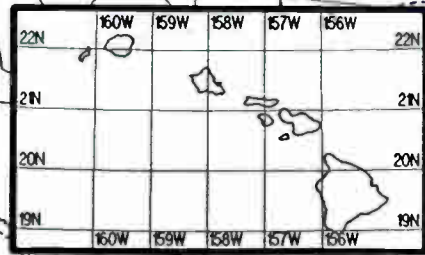

Night AM 940 kHz

Night AM 940 kHz

Day AM 950 kHz

Day AM 950 kHz

Regional Channel

Prepared by Dataworld
 Copyright (c) 1996, Dataworld, Inc.

Day AM 950 kHz

Day AM 950 kHz