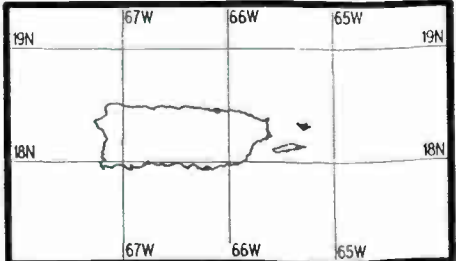

Night AM 1670 kHz

Night AM 1670 kHz

Prepared by Dataworld
 Copyright (c) 1996, Dataworld, Inc.

Day AM 1670 kHz

Day AM 1670 kHz

U.S. Expanded Band

Prepared by Dataworld
 Copyright (c) 1996, Dataworld, Inc.

Day AM 1670 kHz