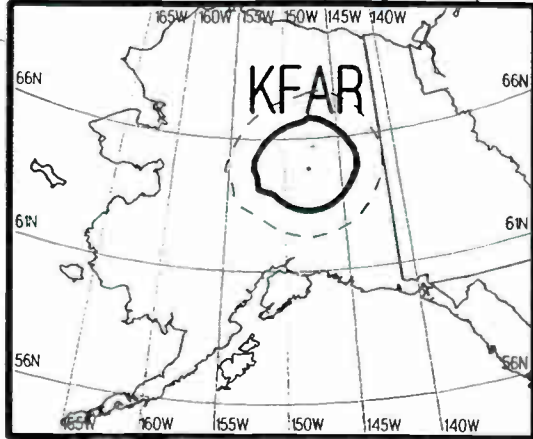

Day AM 660 kHz

Day AM 660 kHz

U.S. Clear Channel

Day AM 660 kHz

Day AM 660 kHz

Prepared by Dataworld
Copyright (c) 1996, Dataworld, Inc.