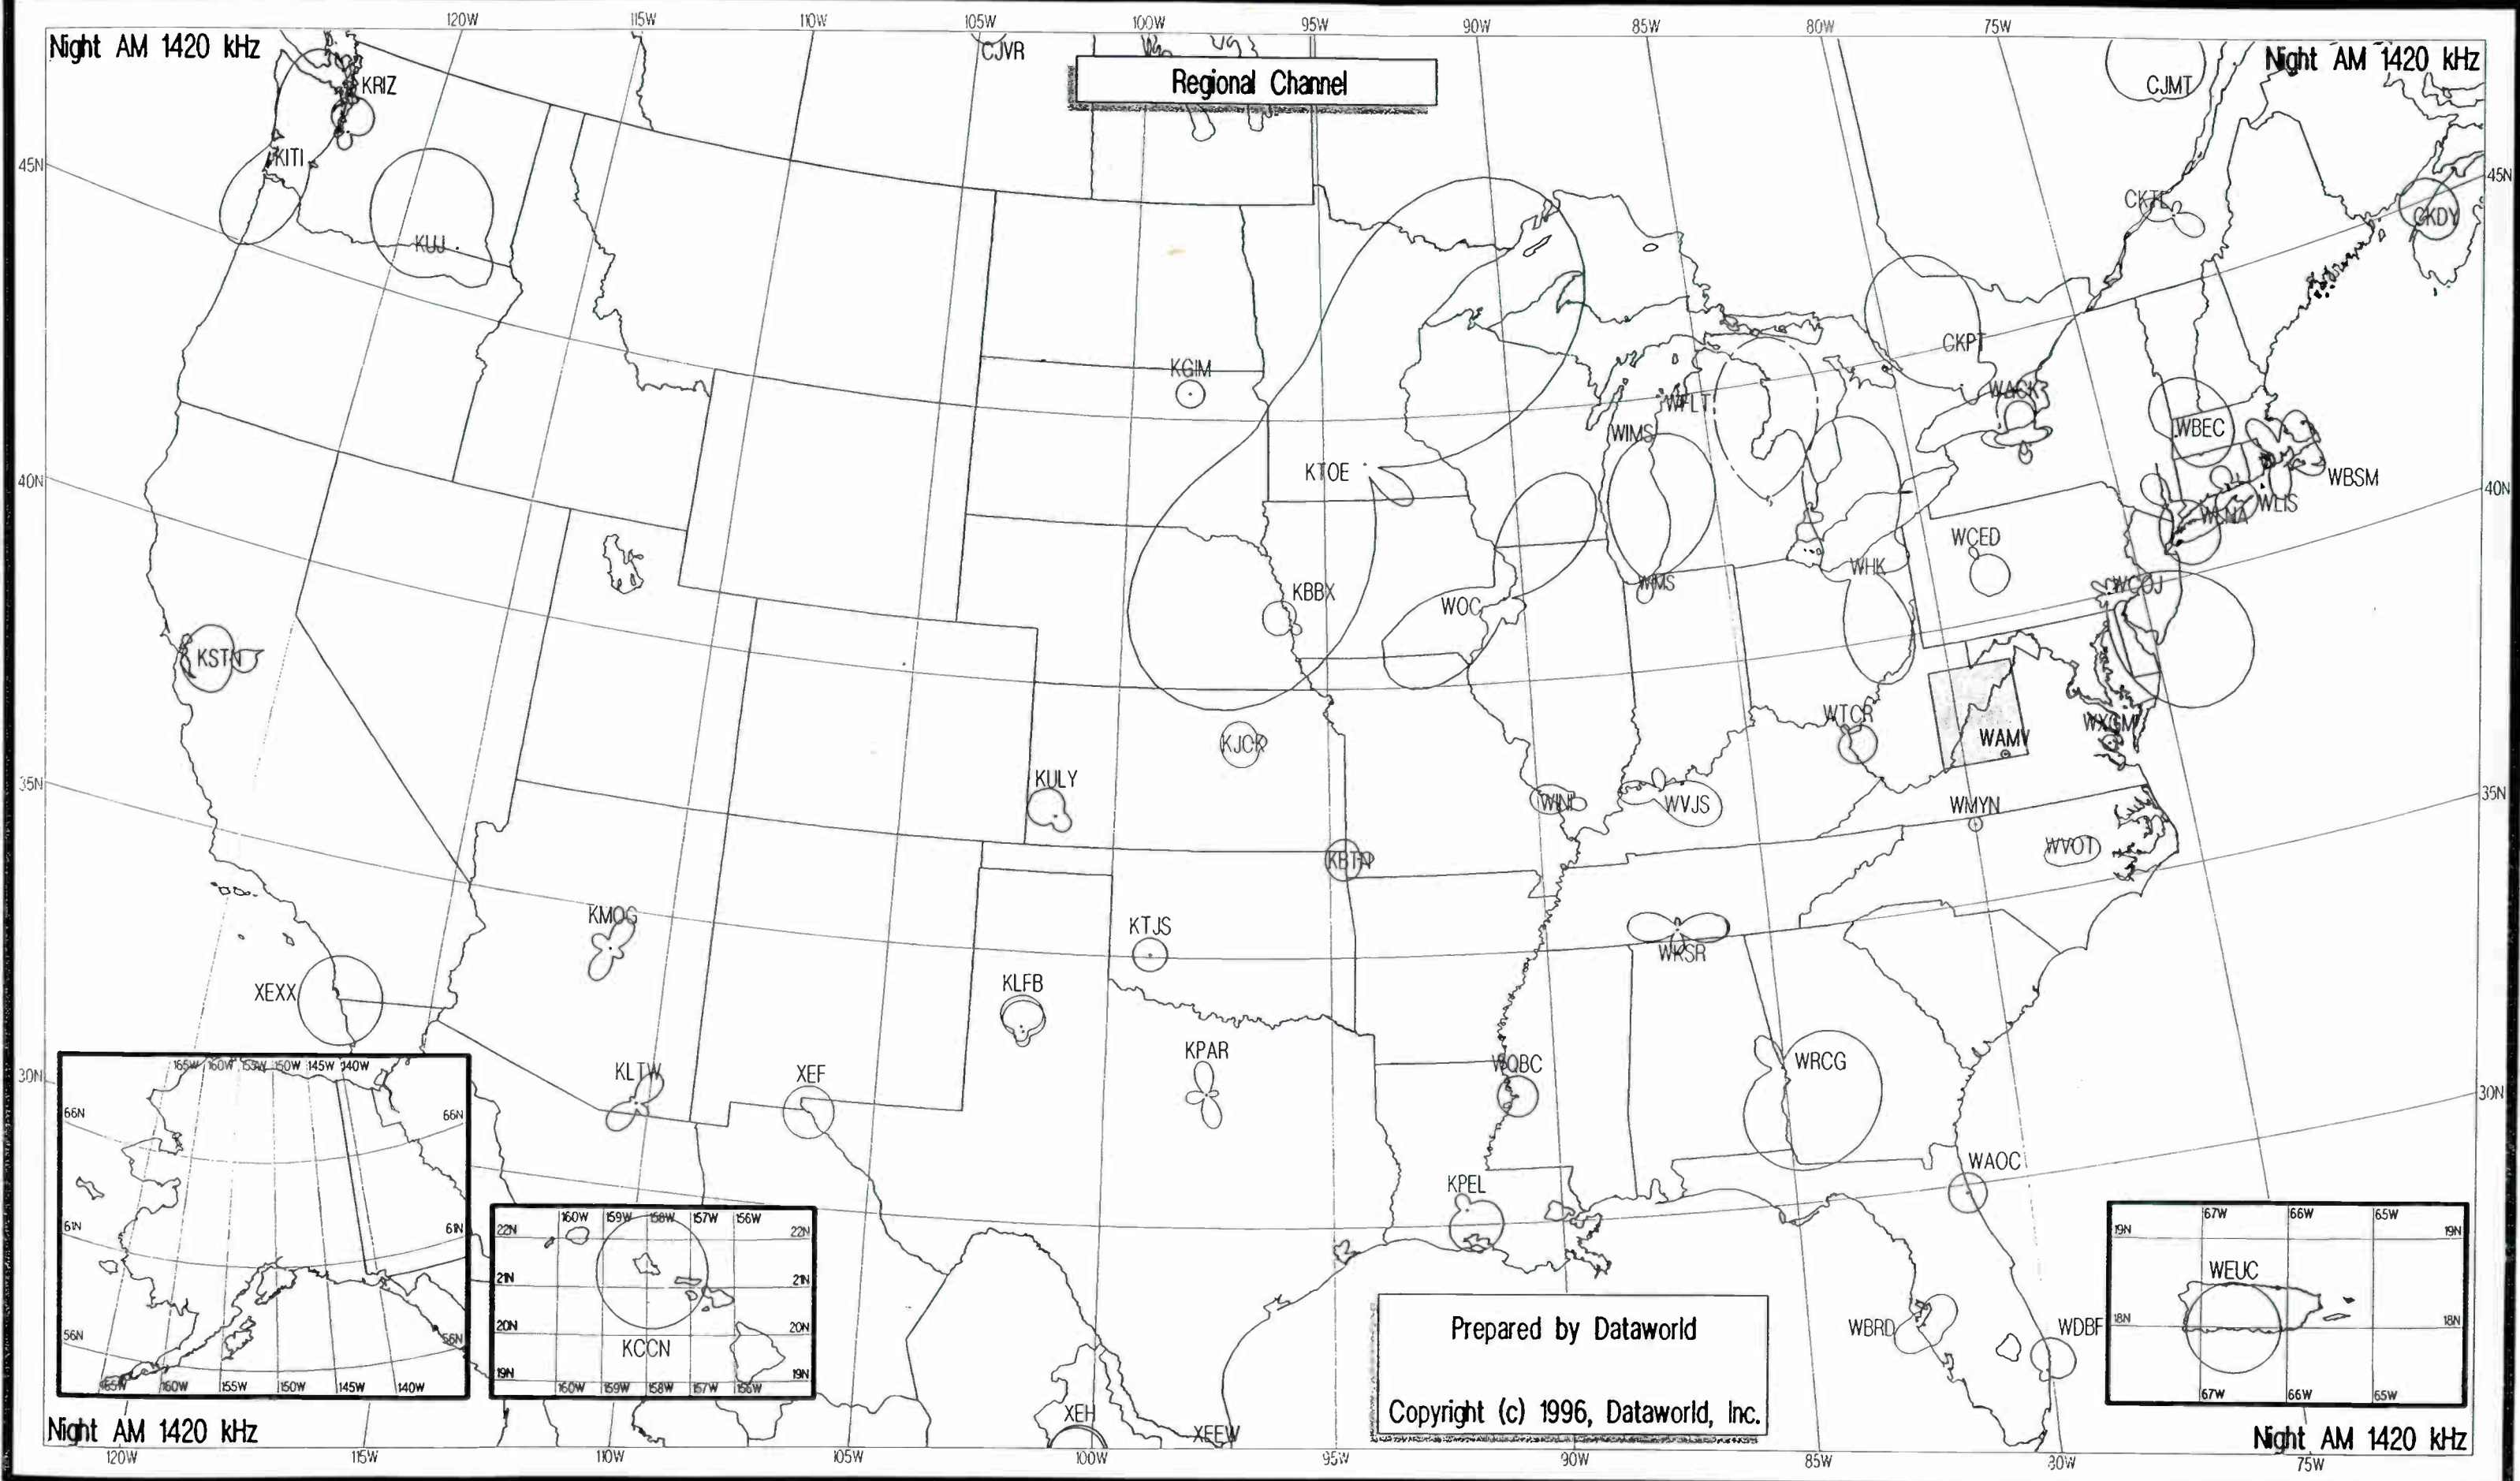

Night AM 1420 kHz

Night AM 1420 kHz

Regional Channel

Prepared by Dataworld
Copyright (c) 1996, Dataworld, Inc.