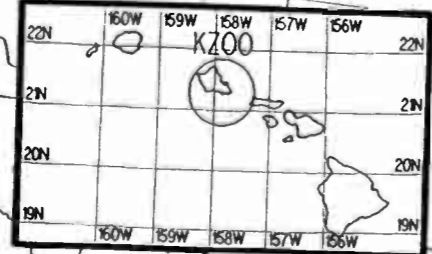

Night AM 1210 kHz

Night AM 1210 kHz

U.S. Clear Channel

Night AM 1210 kHz

Night AM 1210 kHz

Prepared by Dataworld
Copyright (c) 1996, Dataworld, Inc.