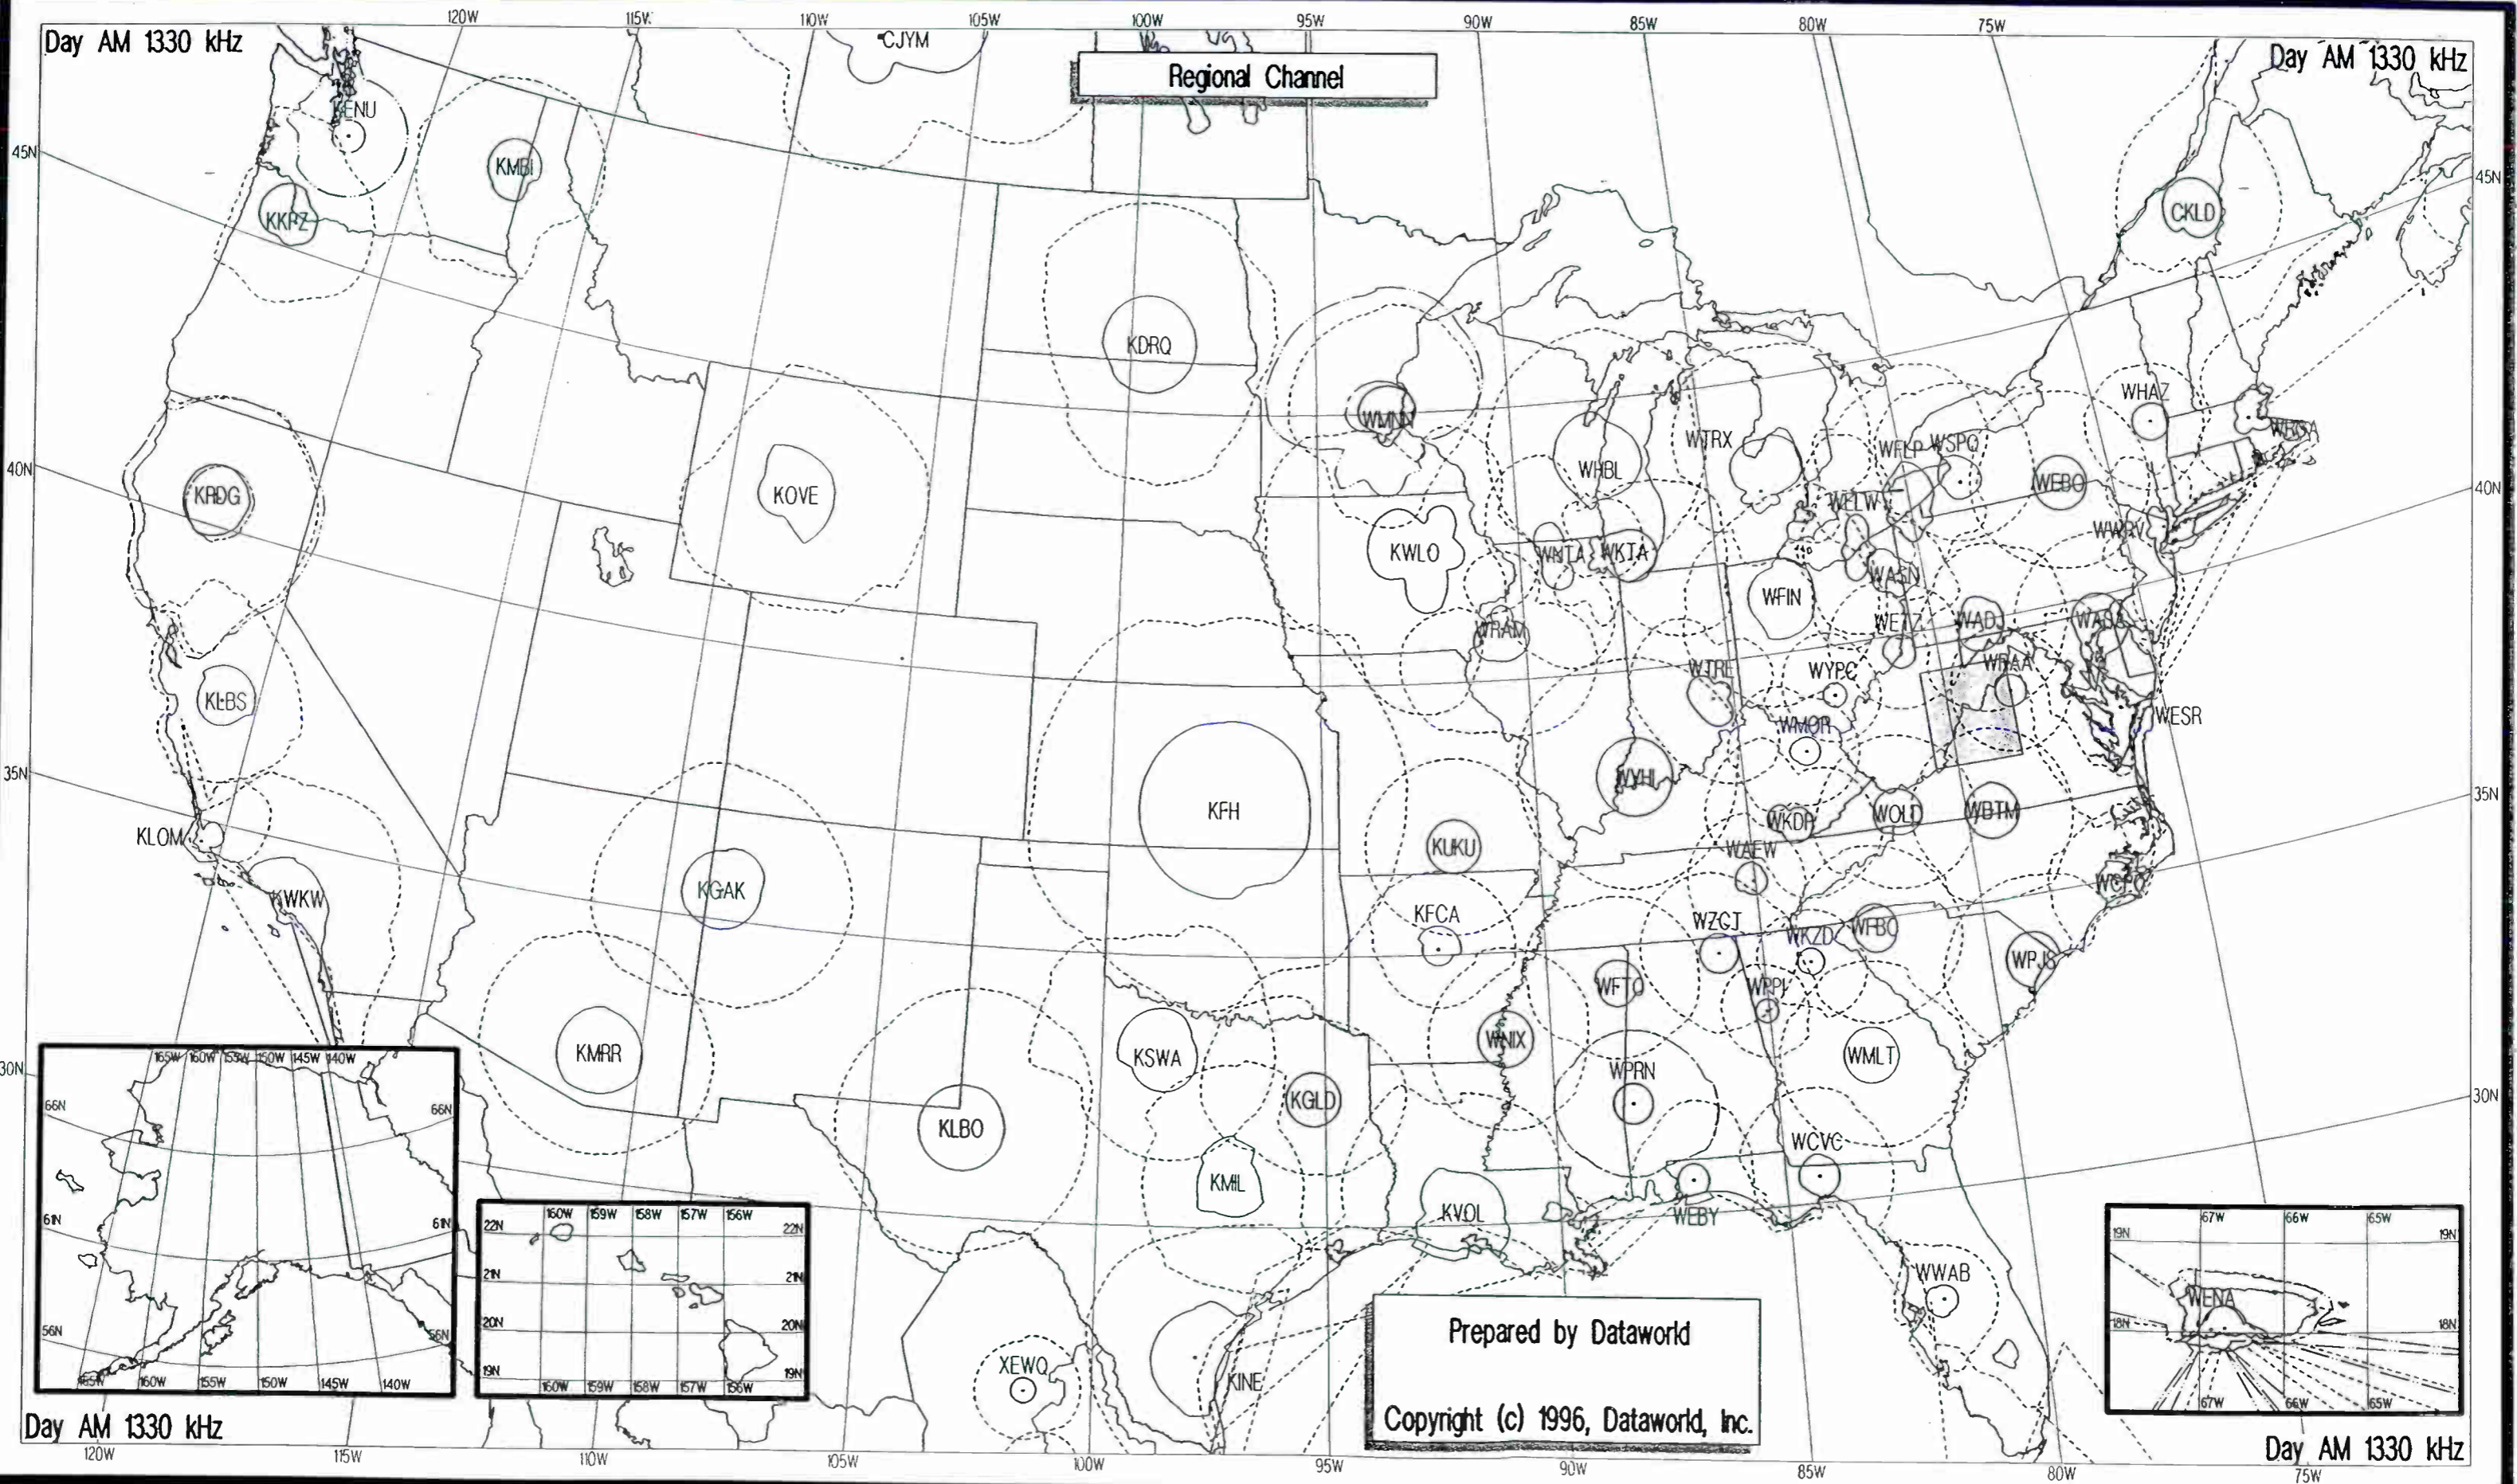

Day AM 1330 kHz

Day AM 1330 kHz

Regional Channel

Day AM 1330 kHz

Day AM 1330 kHz

Prepared by Dataworld
Copyright (c) 1996, Dataworld, Inc.