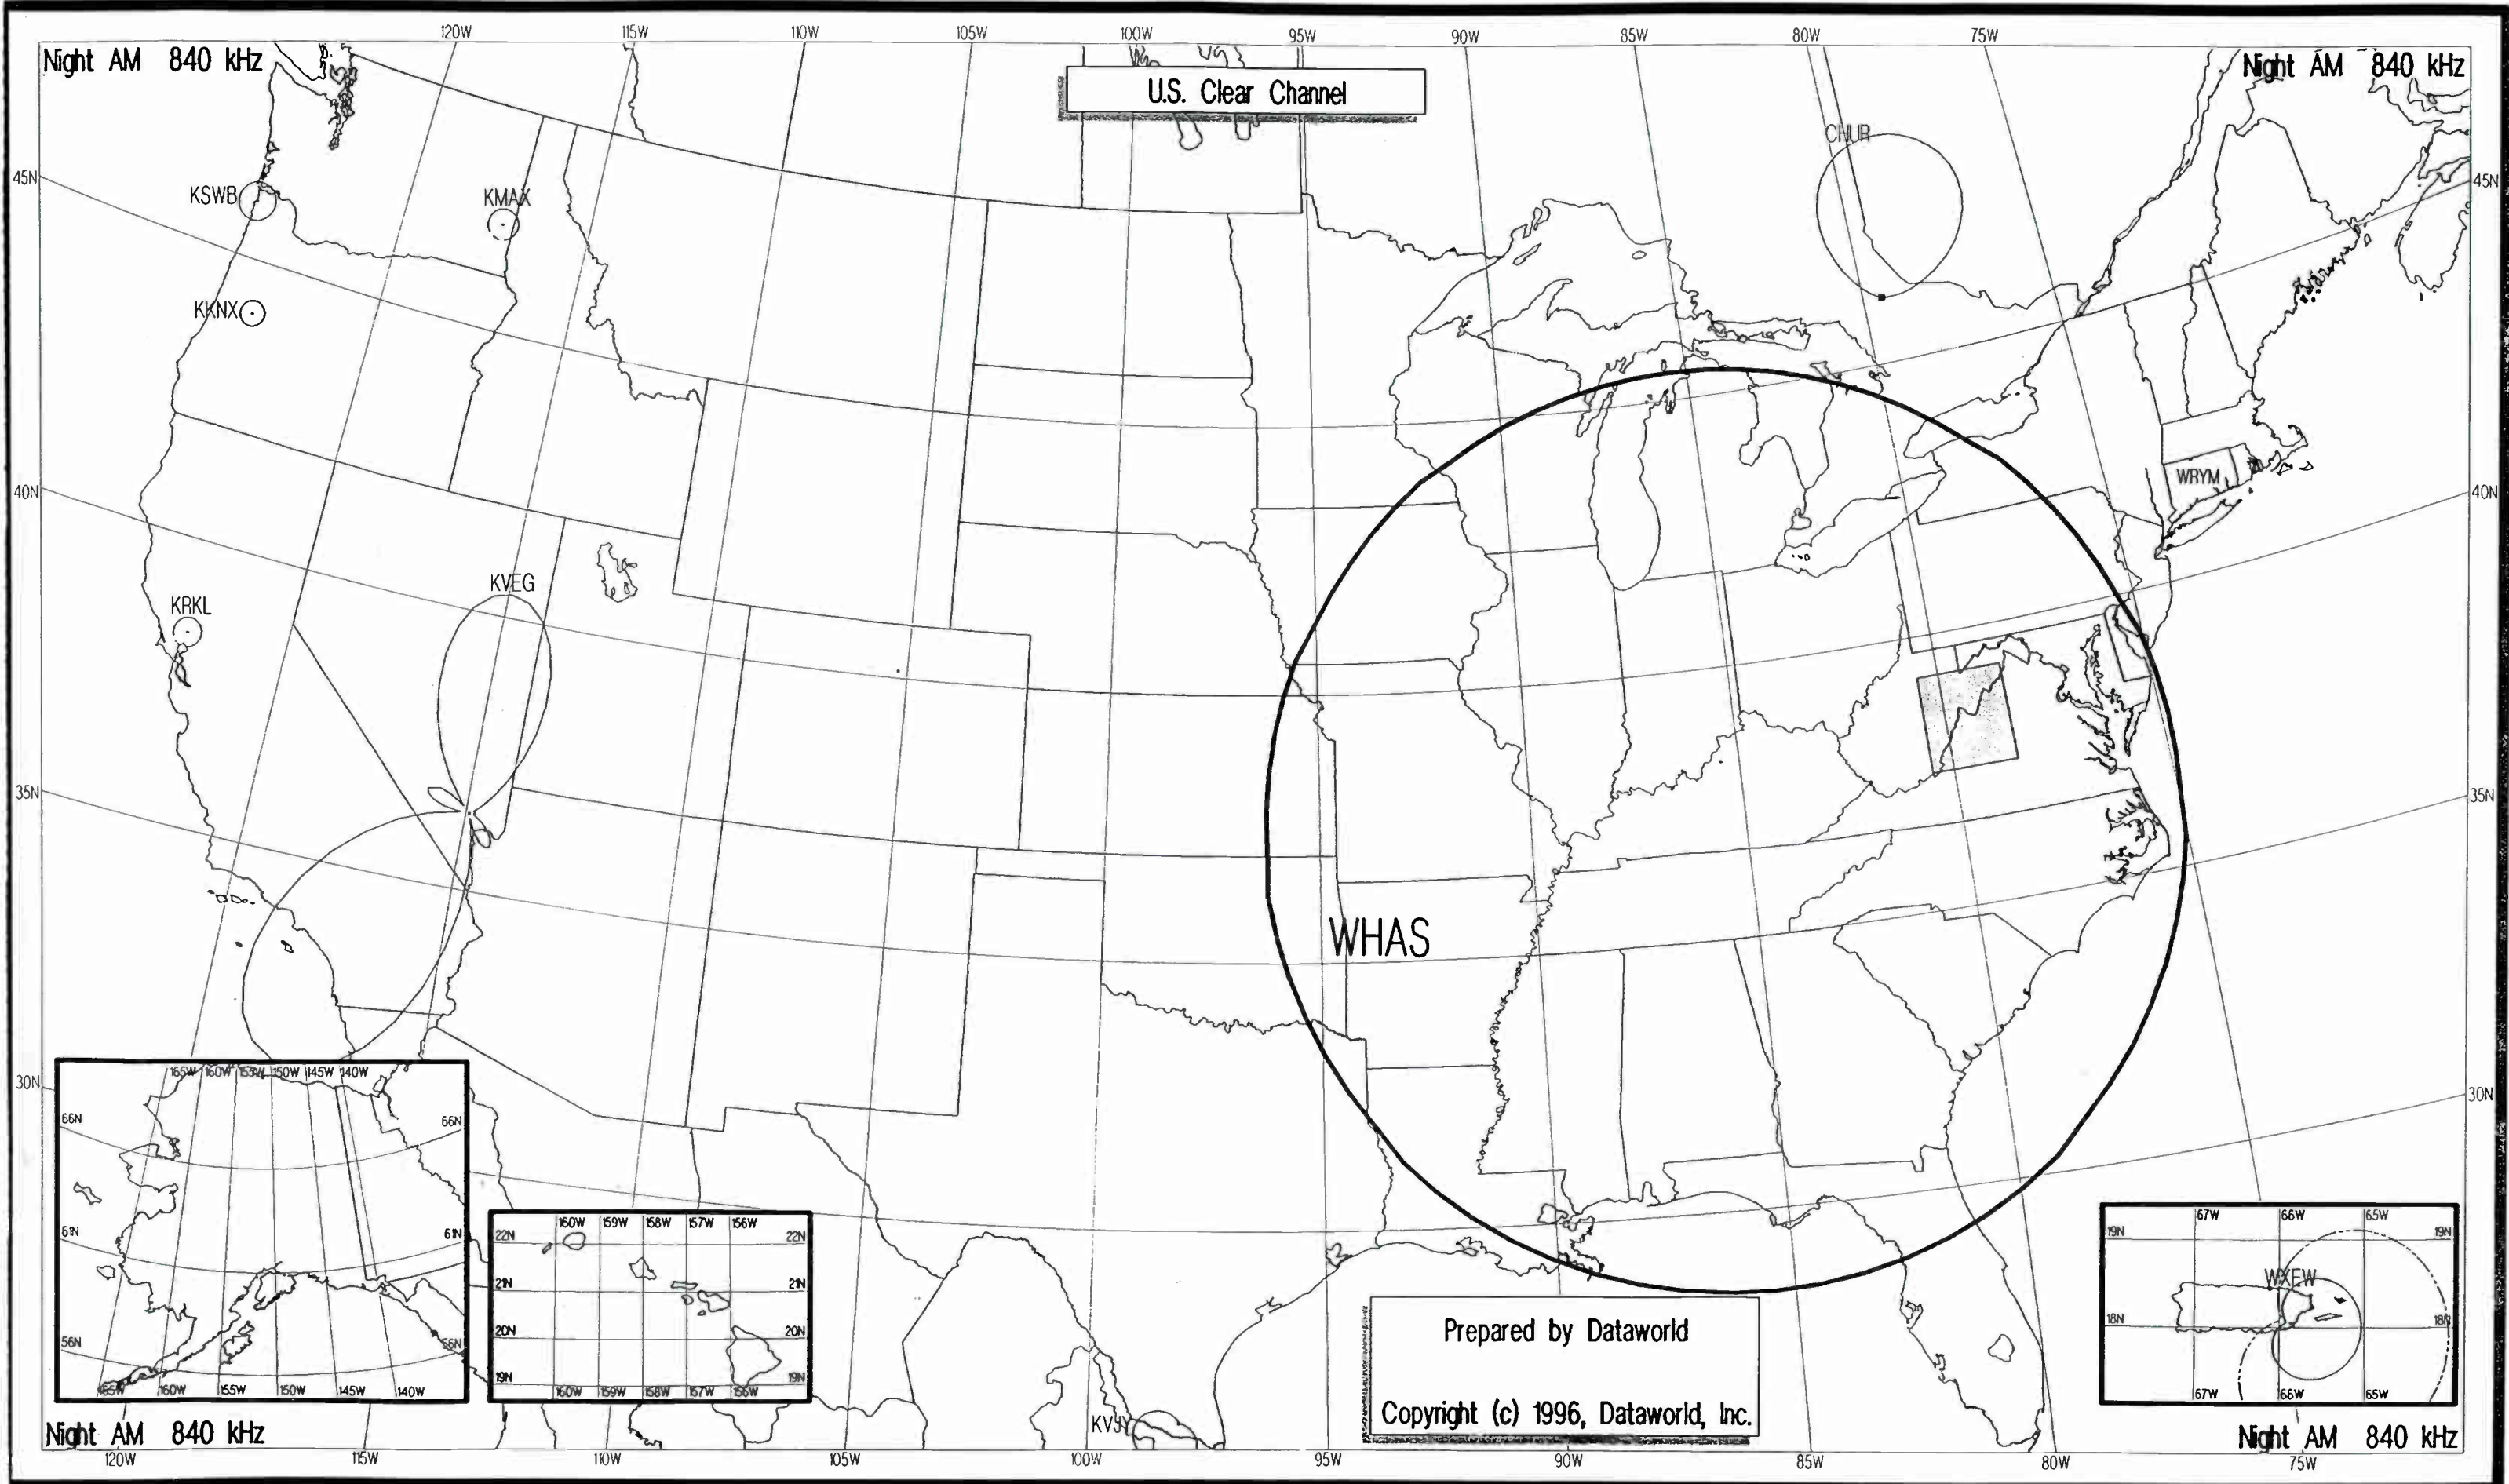

Day AM 830 kHz

Prepared by Dataworld

Copyright (c) 1996, Dataworld, Inc.

Night AM 840 kHz

Night AM 840 kHz

U.S. Clear Channel

Night AM 840 kHz

Night AM 840 kHz