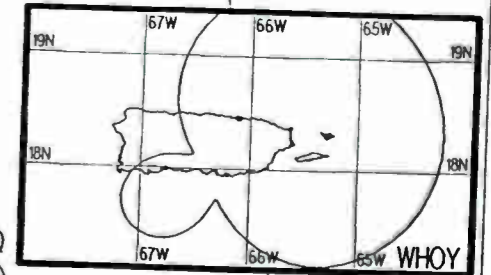

U.S. Clear Channel

Day AM 1200 kHz

Day AM 1200 kHz

Prepared by Dataworld
 Copyright (c) 1996, Dataworld, Inc.

Night AM 1210 kHz

Night AM 1210 kHz

U.S. Clear Channel

Night AM 1210 kHz