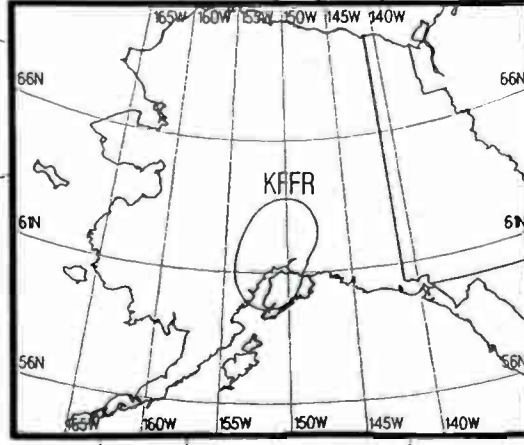

Canadian Clear Channel

Prepared by Dataworld
 Copyright (c) 1996, Dataworld, Inc.

Day AM 1010 kHz

Day AM 1010 kHz

Night AM 1020 kHz

Night AM 1020 kHz

U.S. Clear Channel

Prepared by Dataworld
 Copyright (c) 1996, Dataworld, Inc.