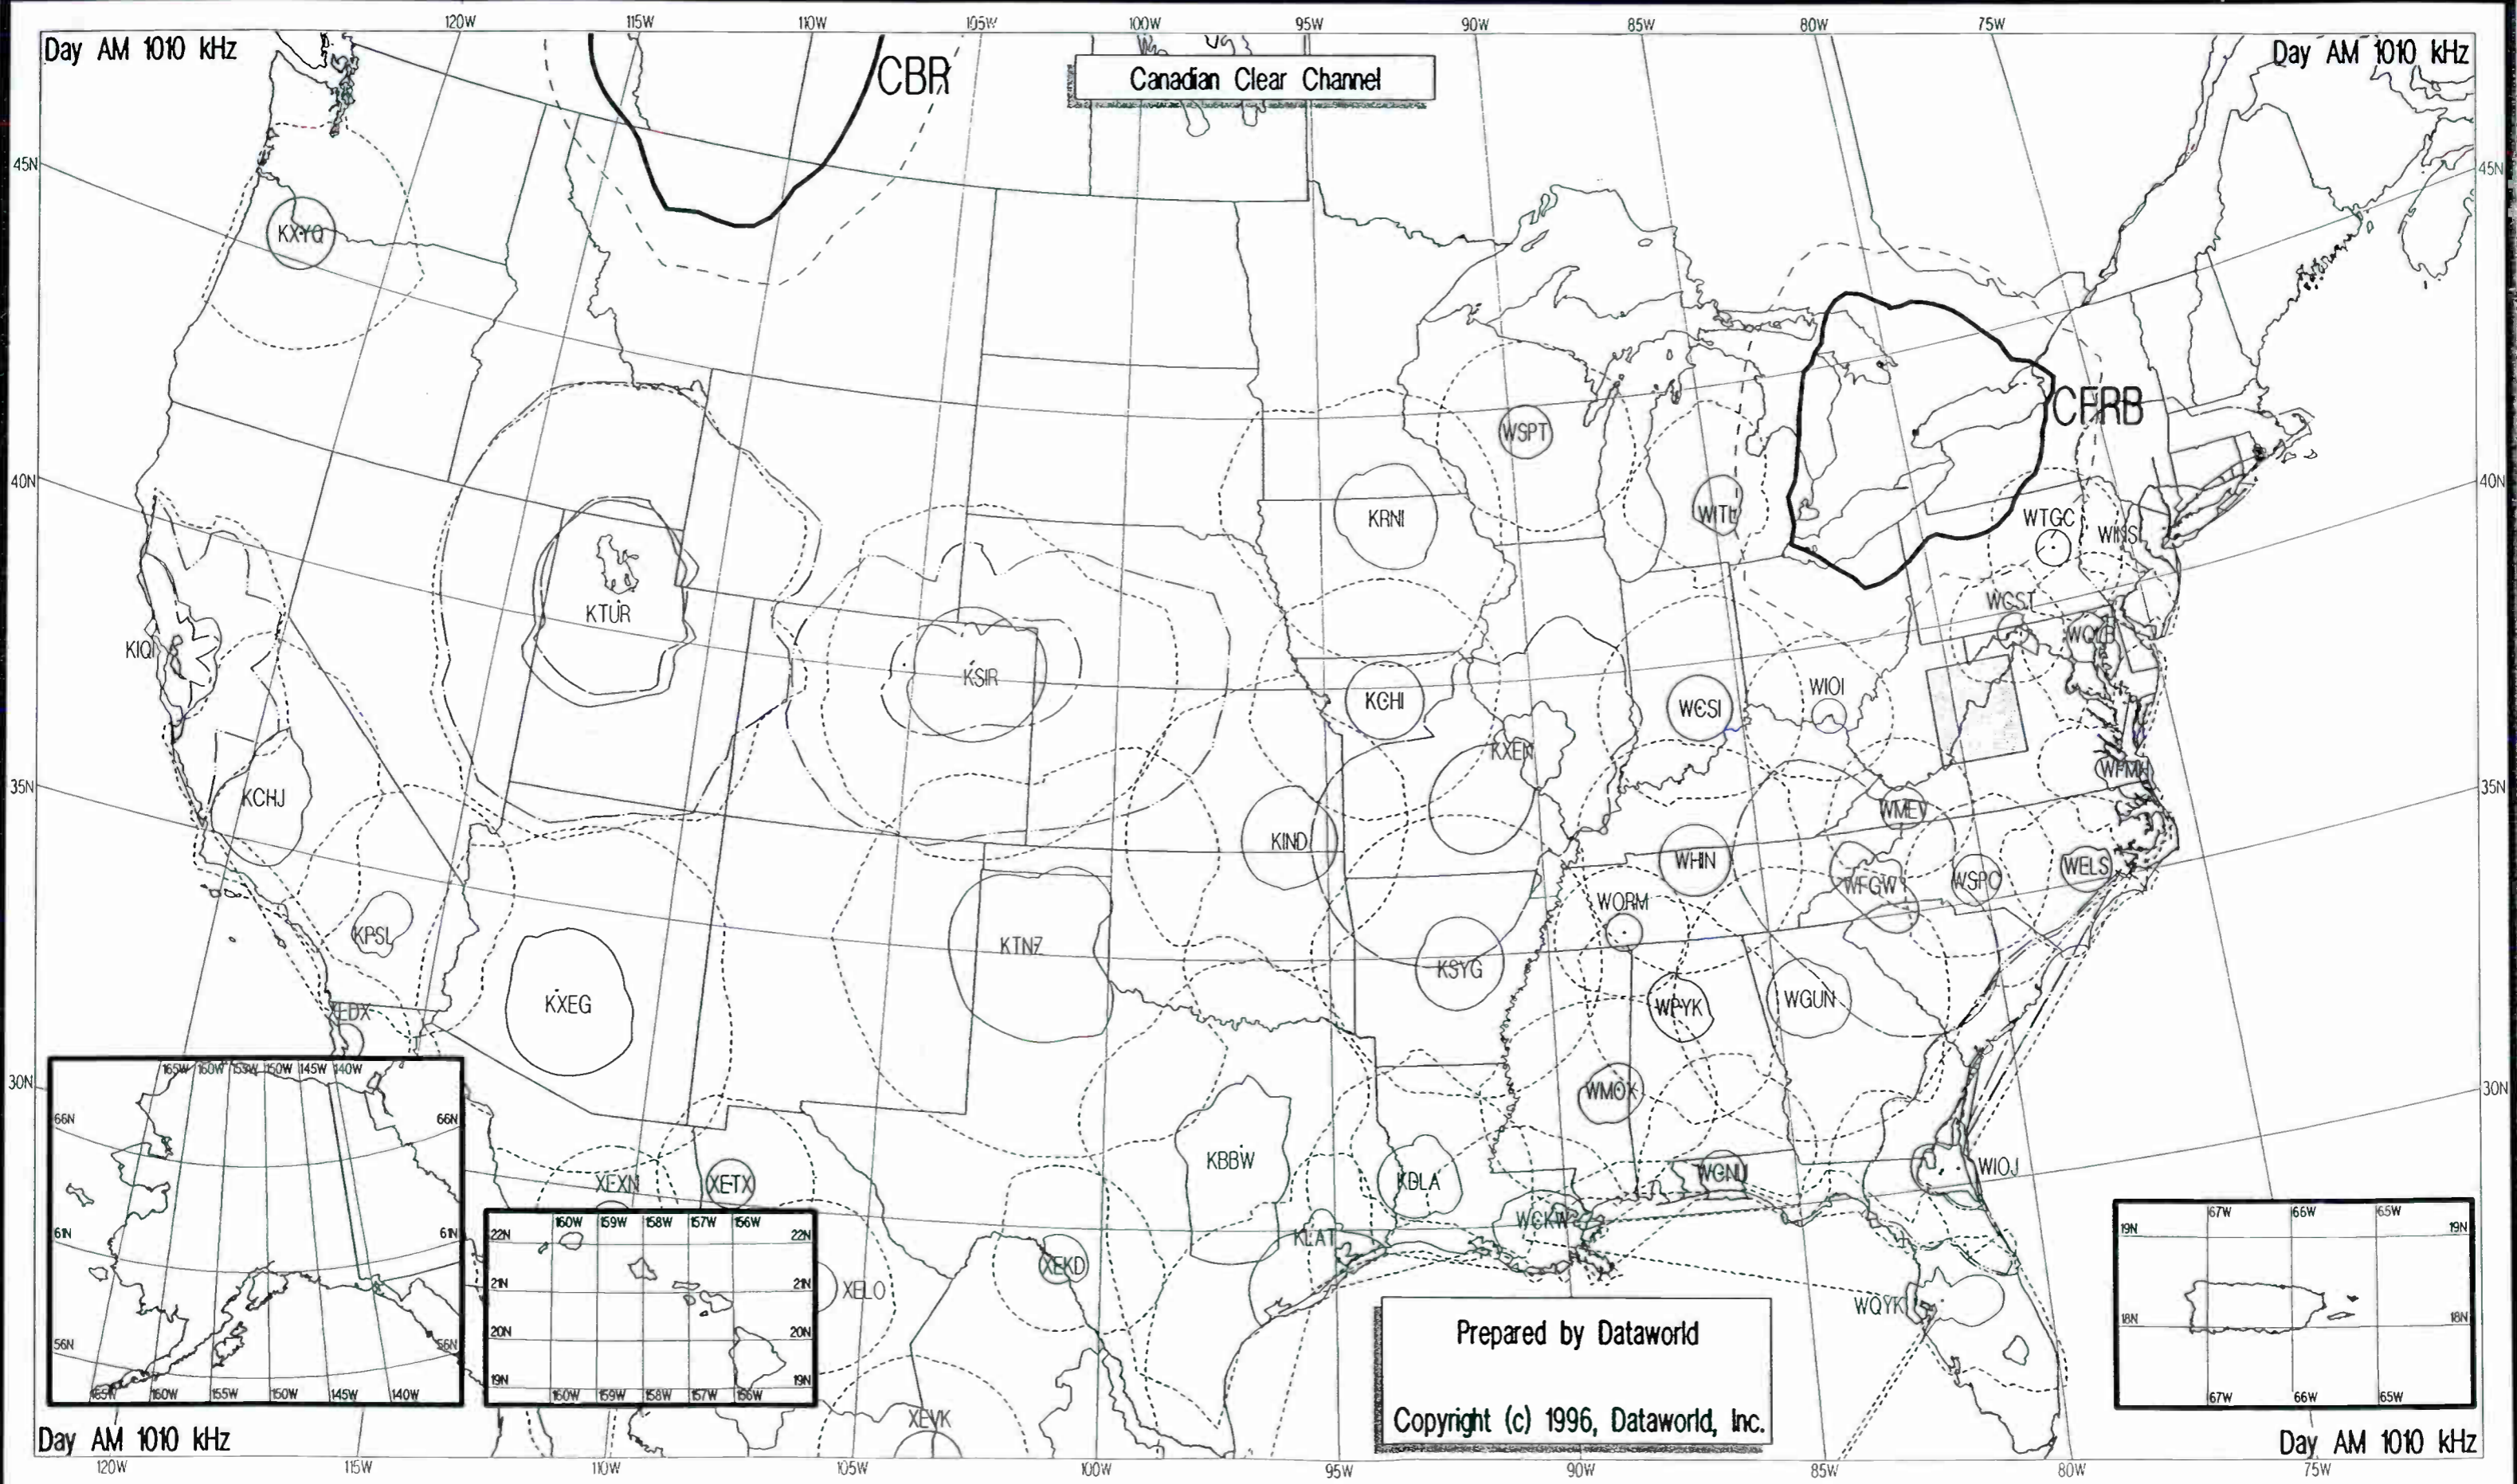

Canadian Clear Channel

Prepared by Dataworld
 Copyright (c) 1996, Dataworld, Inc.

Day AM 1010 kHz

Day AM 1010 kHz

Night AM 1020 kHz

Night AM 1020 kHz

U.S. Clear Channel

Prepared by Dataworld
 Copyright (c) 1996, Dataworld, Inc.