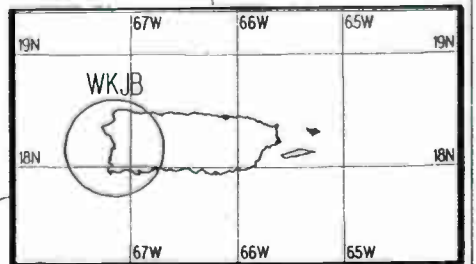

Night AM 710 kHz

Night AM 710 kHz

U.S. Clear Channel

KIRO

WDSM

CKVM

CKRN

KFIA

KNUS

WHB

WOR

KMPC

KUET

KGNC

KEEL

WNTM

WAQI

XEPQ

KURY

Prepared by Dataworld
Copyright (c) 1996, Dataworld, Inc.

Night AM 710 kHz

Night AM 710 kHz