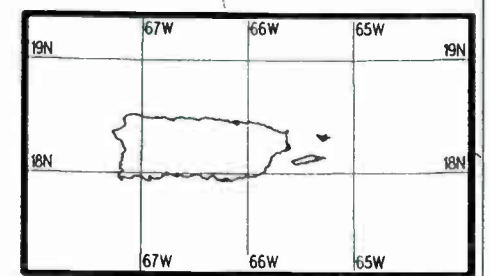

Prepared by Dataworld
 Copyright (c) 1996, Dataworld, Inc.

Night AM 820 kHz

Night AM 820 kHz

Day AM 820 kHz

Day AM 820 kHz

U.S. Clear Channel

Day AM 820 kHz

Day AM 820 kHz