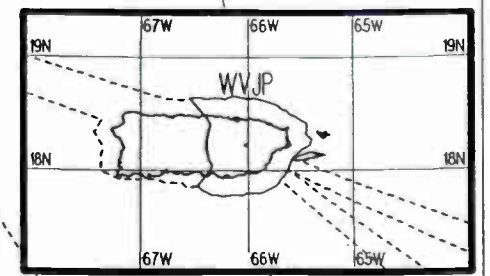

Day AM 1110 kHz

Day AM 1110 kHz

U.S. Clear Channel

Prepared by Dataworld
Copyright (c) 1996, Dataworld, Inc.

Day AM 1110 kHz

Day AM 1110 kHz