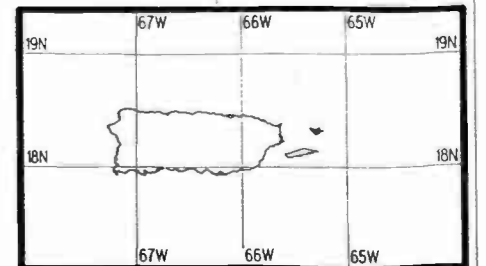

Day AM 1660 kHz

Day AM 1660 kHz

U.S. Expanded Band

Day AM 1660 kHz

Day AM 1660 kHz

Prepared by Dataworld
Copyright (c) 1996, Dataworld, Inc.