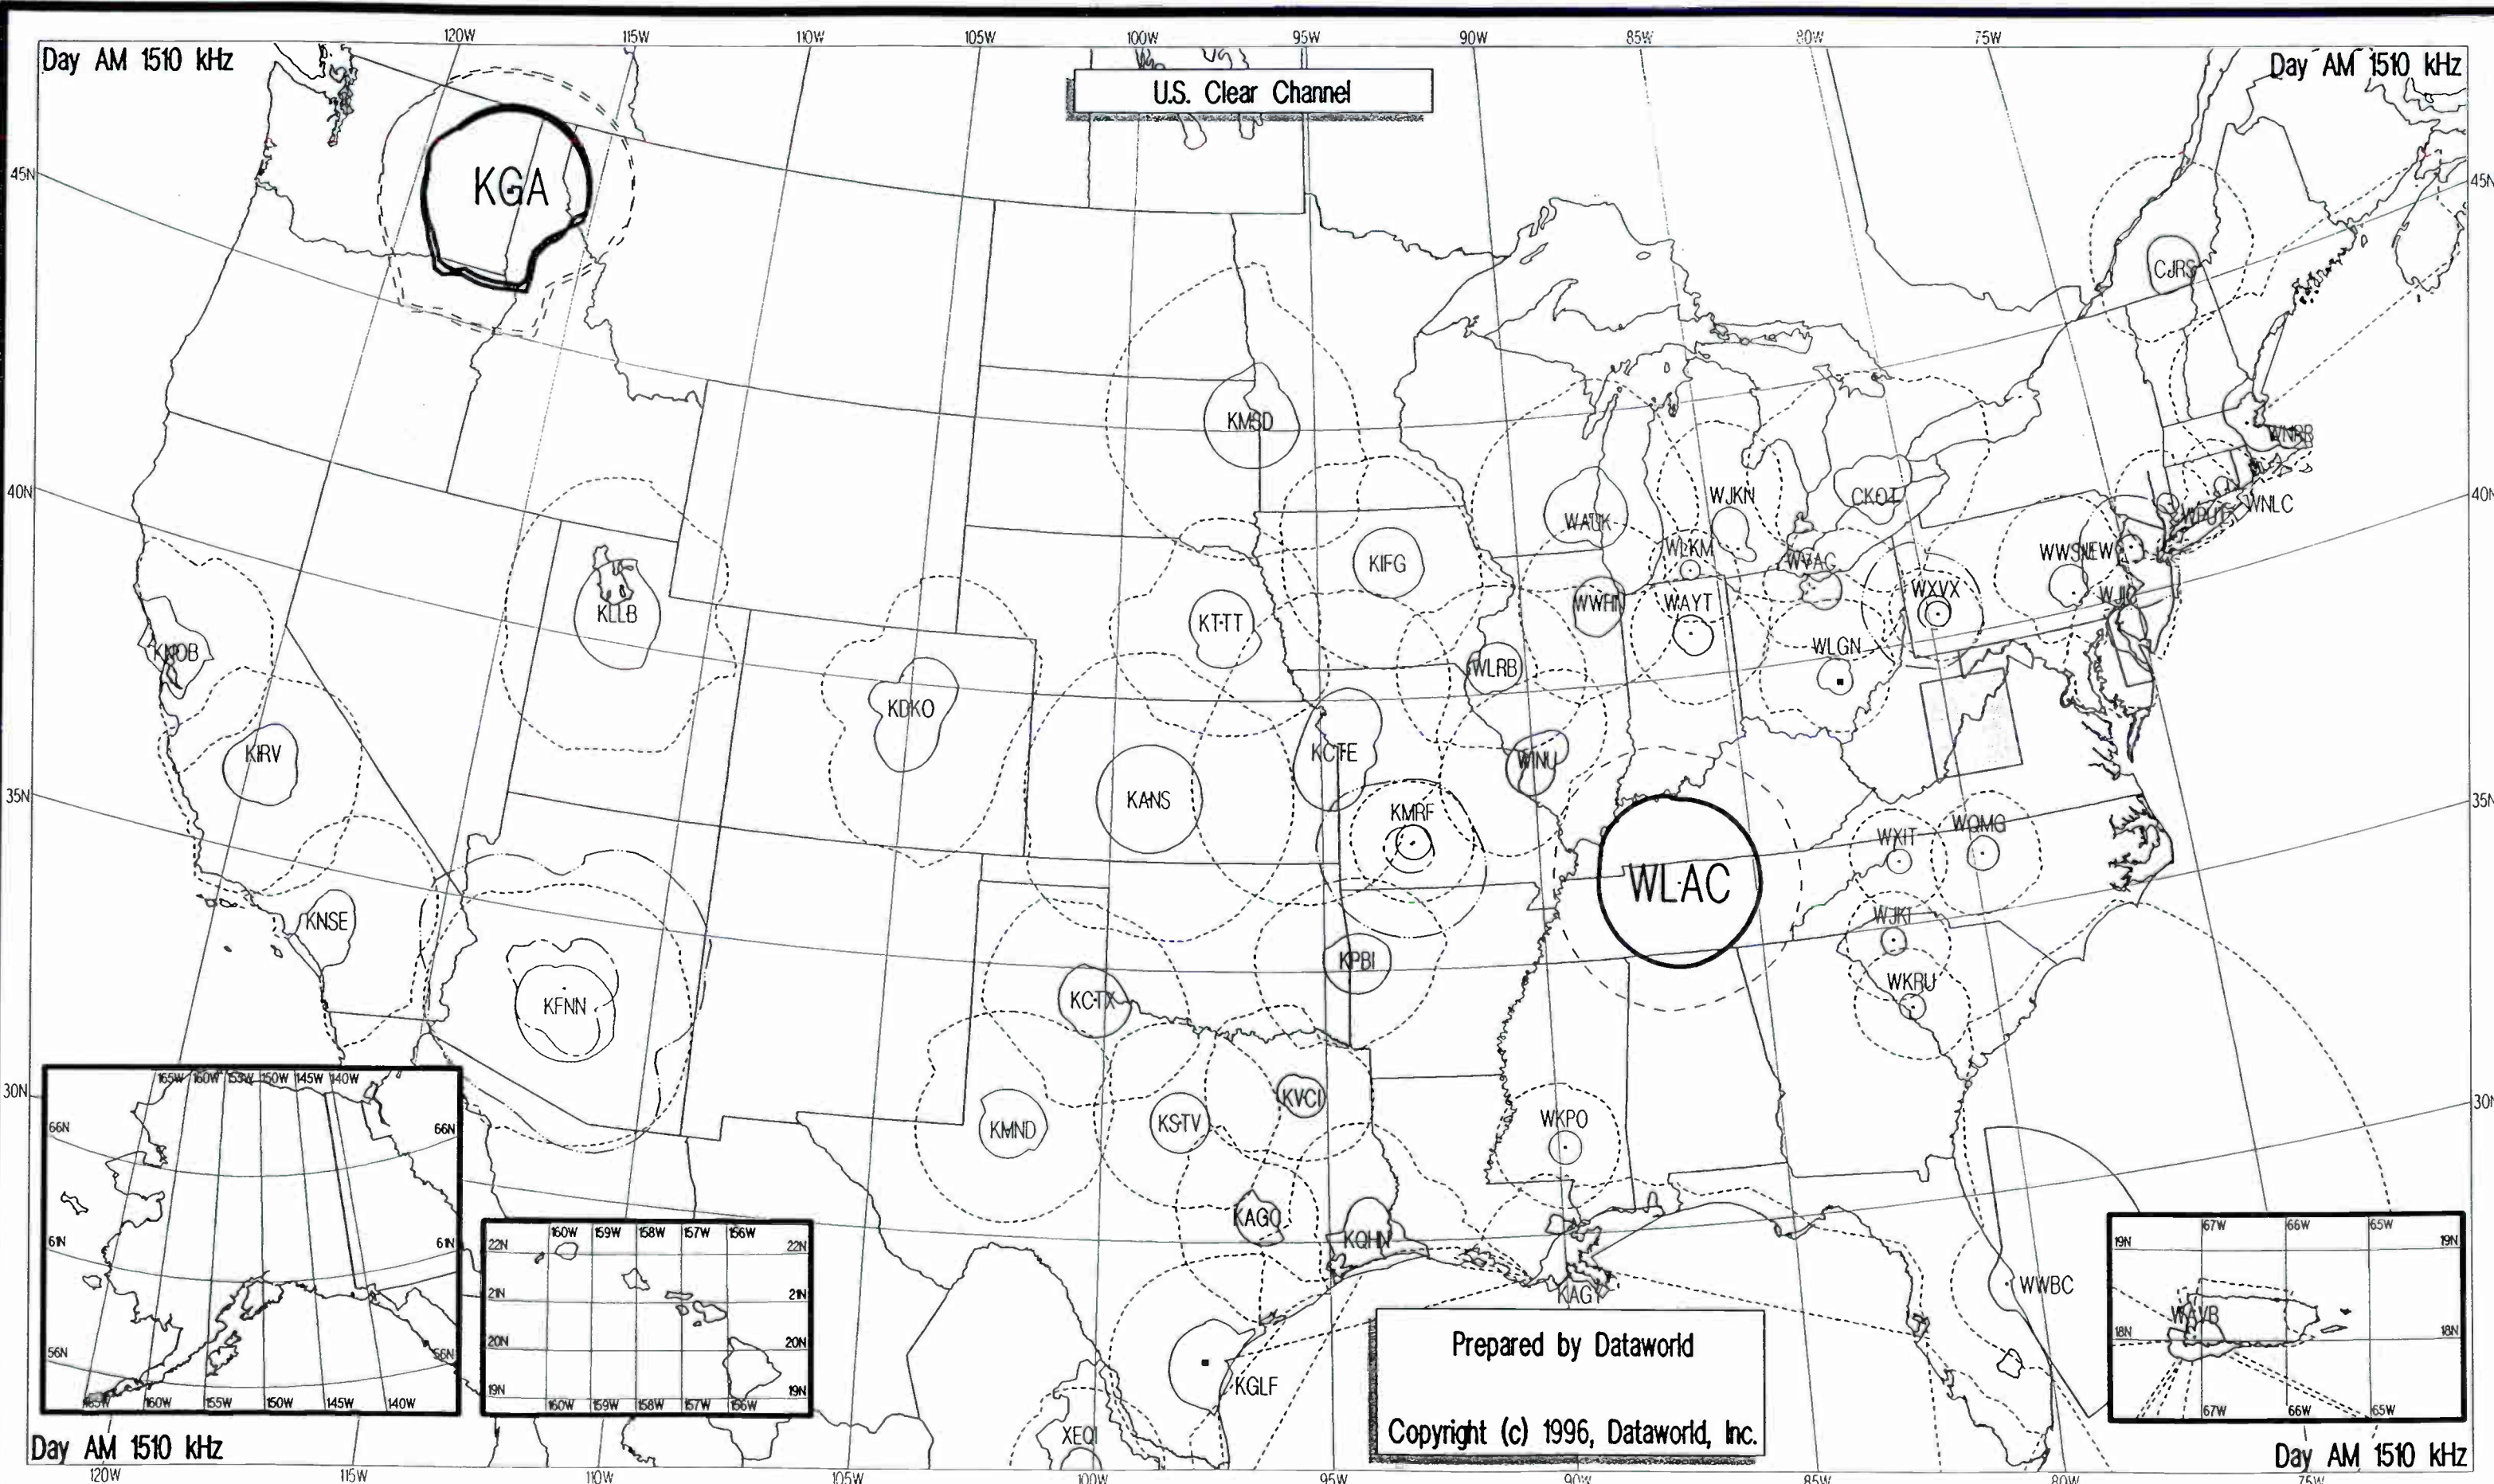

Day AM 1510 kHz

Day AM 1510 kHz

U.S. Clear Channel

Prepared by Dataworld
Copyright (c) 1996, Dataworld, Inc.

Day AM 1510 kHz

Day AM 1510 kHz