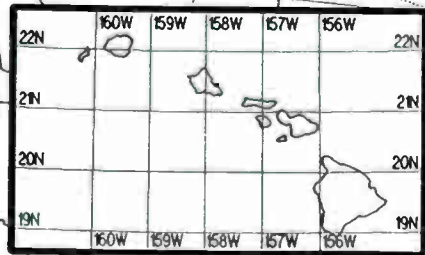

Day AM 840 kHz

Day AM 840 kHz

U.S. Clear Channel

Prepared by Dataworld
Copyright (c) 1996, Dataworld, Inc.

Day AM 840 kHz

Day AM 840 kHz