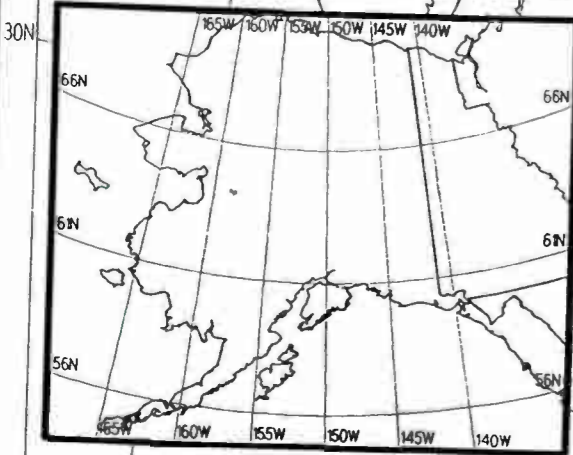

Night AM 1210 kHz

Night AM 1210 kHz

U.S. Clear Channel

Night AM 1210 kHz

Night AM 1210 kHz

Prepared by Dataworld
Copyright (c) 1996, Dataworld, Inc.