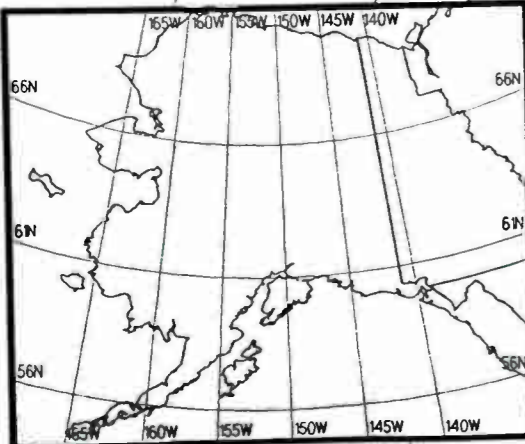

Prepared by Dataworld
Copyright (c) 1996, Dataworld, Inc.