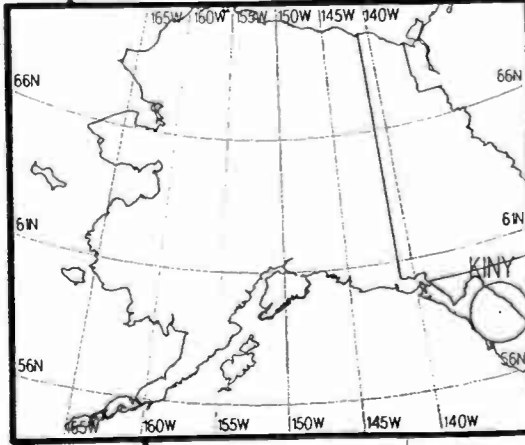

Day AM 790 kHz

Day AM 790 kHz

Prepared by Dataworld

Copyright (c) 1996, Dataworld, Inc.

Night AM 800 kHz

Night AM 800 kHz

Mexican Clear Channel

Prepared by Dataworld
 Copyright (c) 1996, Dataworld, Inc.