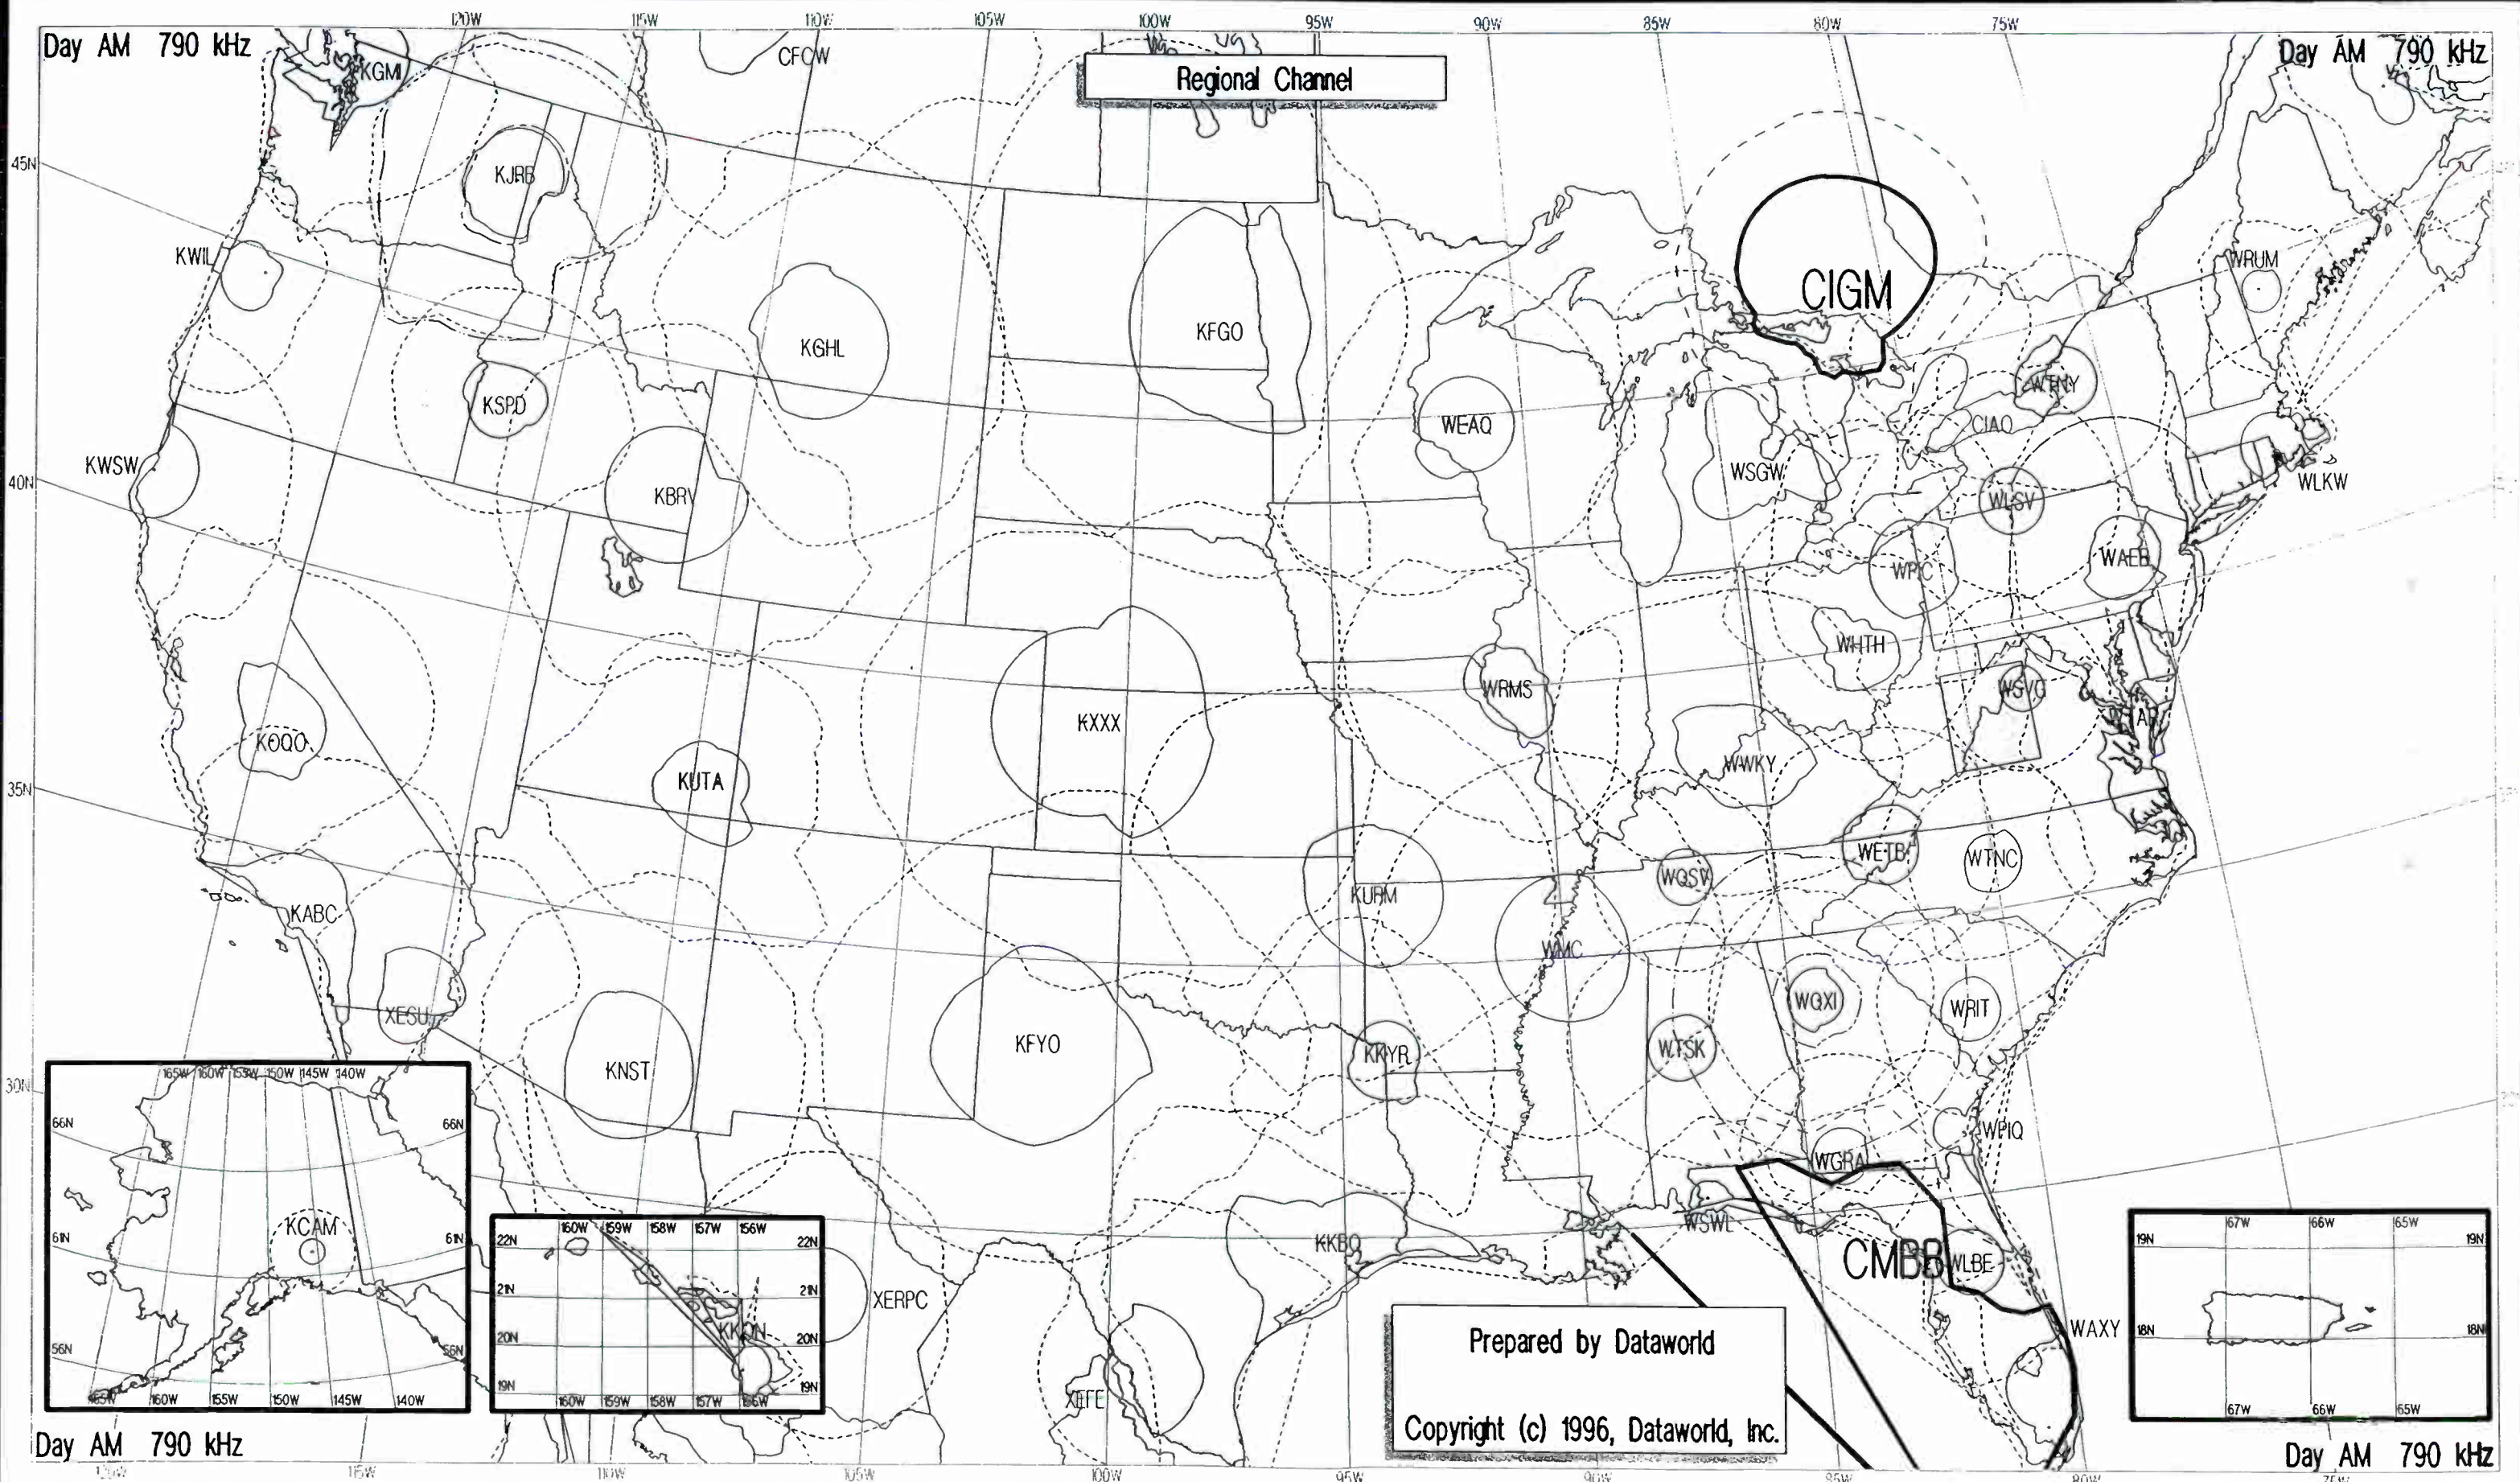

Day AM 790 kHz

Day AM 790 kHz

Prepared by Dataworld

Copyright (c) 1996, Dataworld, Inc.

Night AM 800 kHz

Night AM 800 kHz

Mexican Clear Channel

Prepared by Dataworld
 Copyright (c) 1996, Dataworld, Inc.