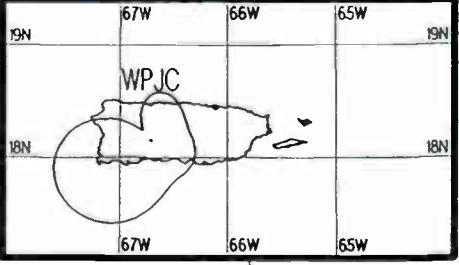

Canadian Clear Channel

Prepared by Dataworld
 Copyright (c) 1996, Dataworld, Inc.

Day AM 1010 kHz

Day AM 1010 kHz

Night AM 1020 kHz

Night AM 1020 kHz

U.S. Clear Channel

Prepared by Dataworld
 Copyright (c) 1996, Dataworld, Inc.