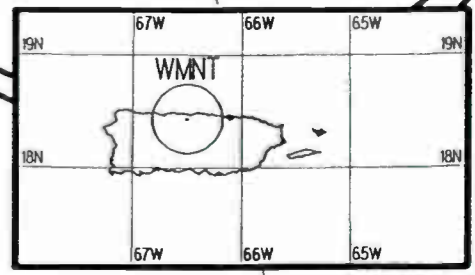

Prepared by Dataworld
 Copyright (c) 1996, Dataworld, Inc.

Night AM 1500 kHz

Night AM 1500 kHz

Day AM 1500 kHz

Day AM 1500 kHz

U.S. Clear Channel

KSTP

WTOP