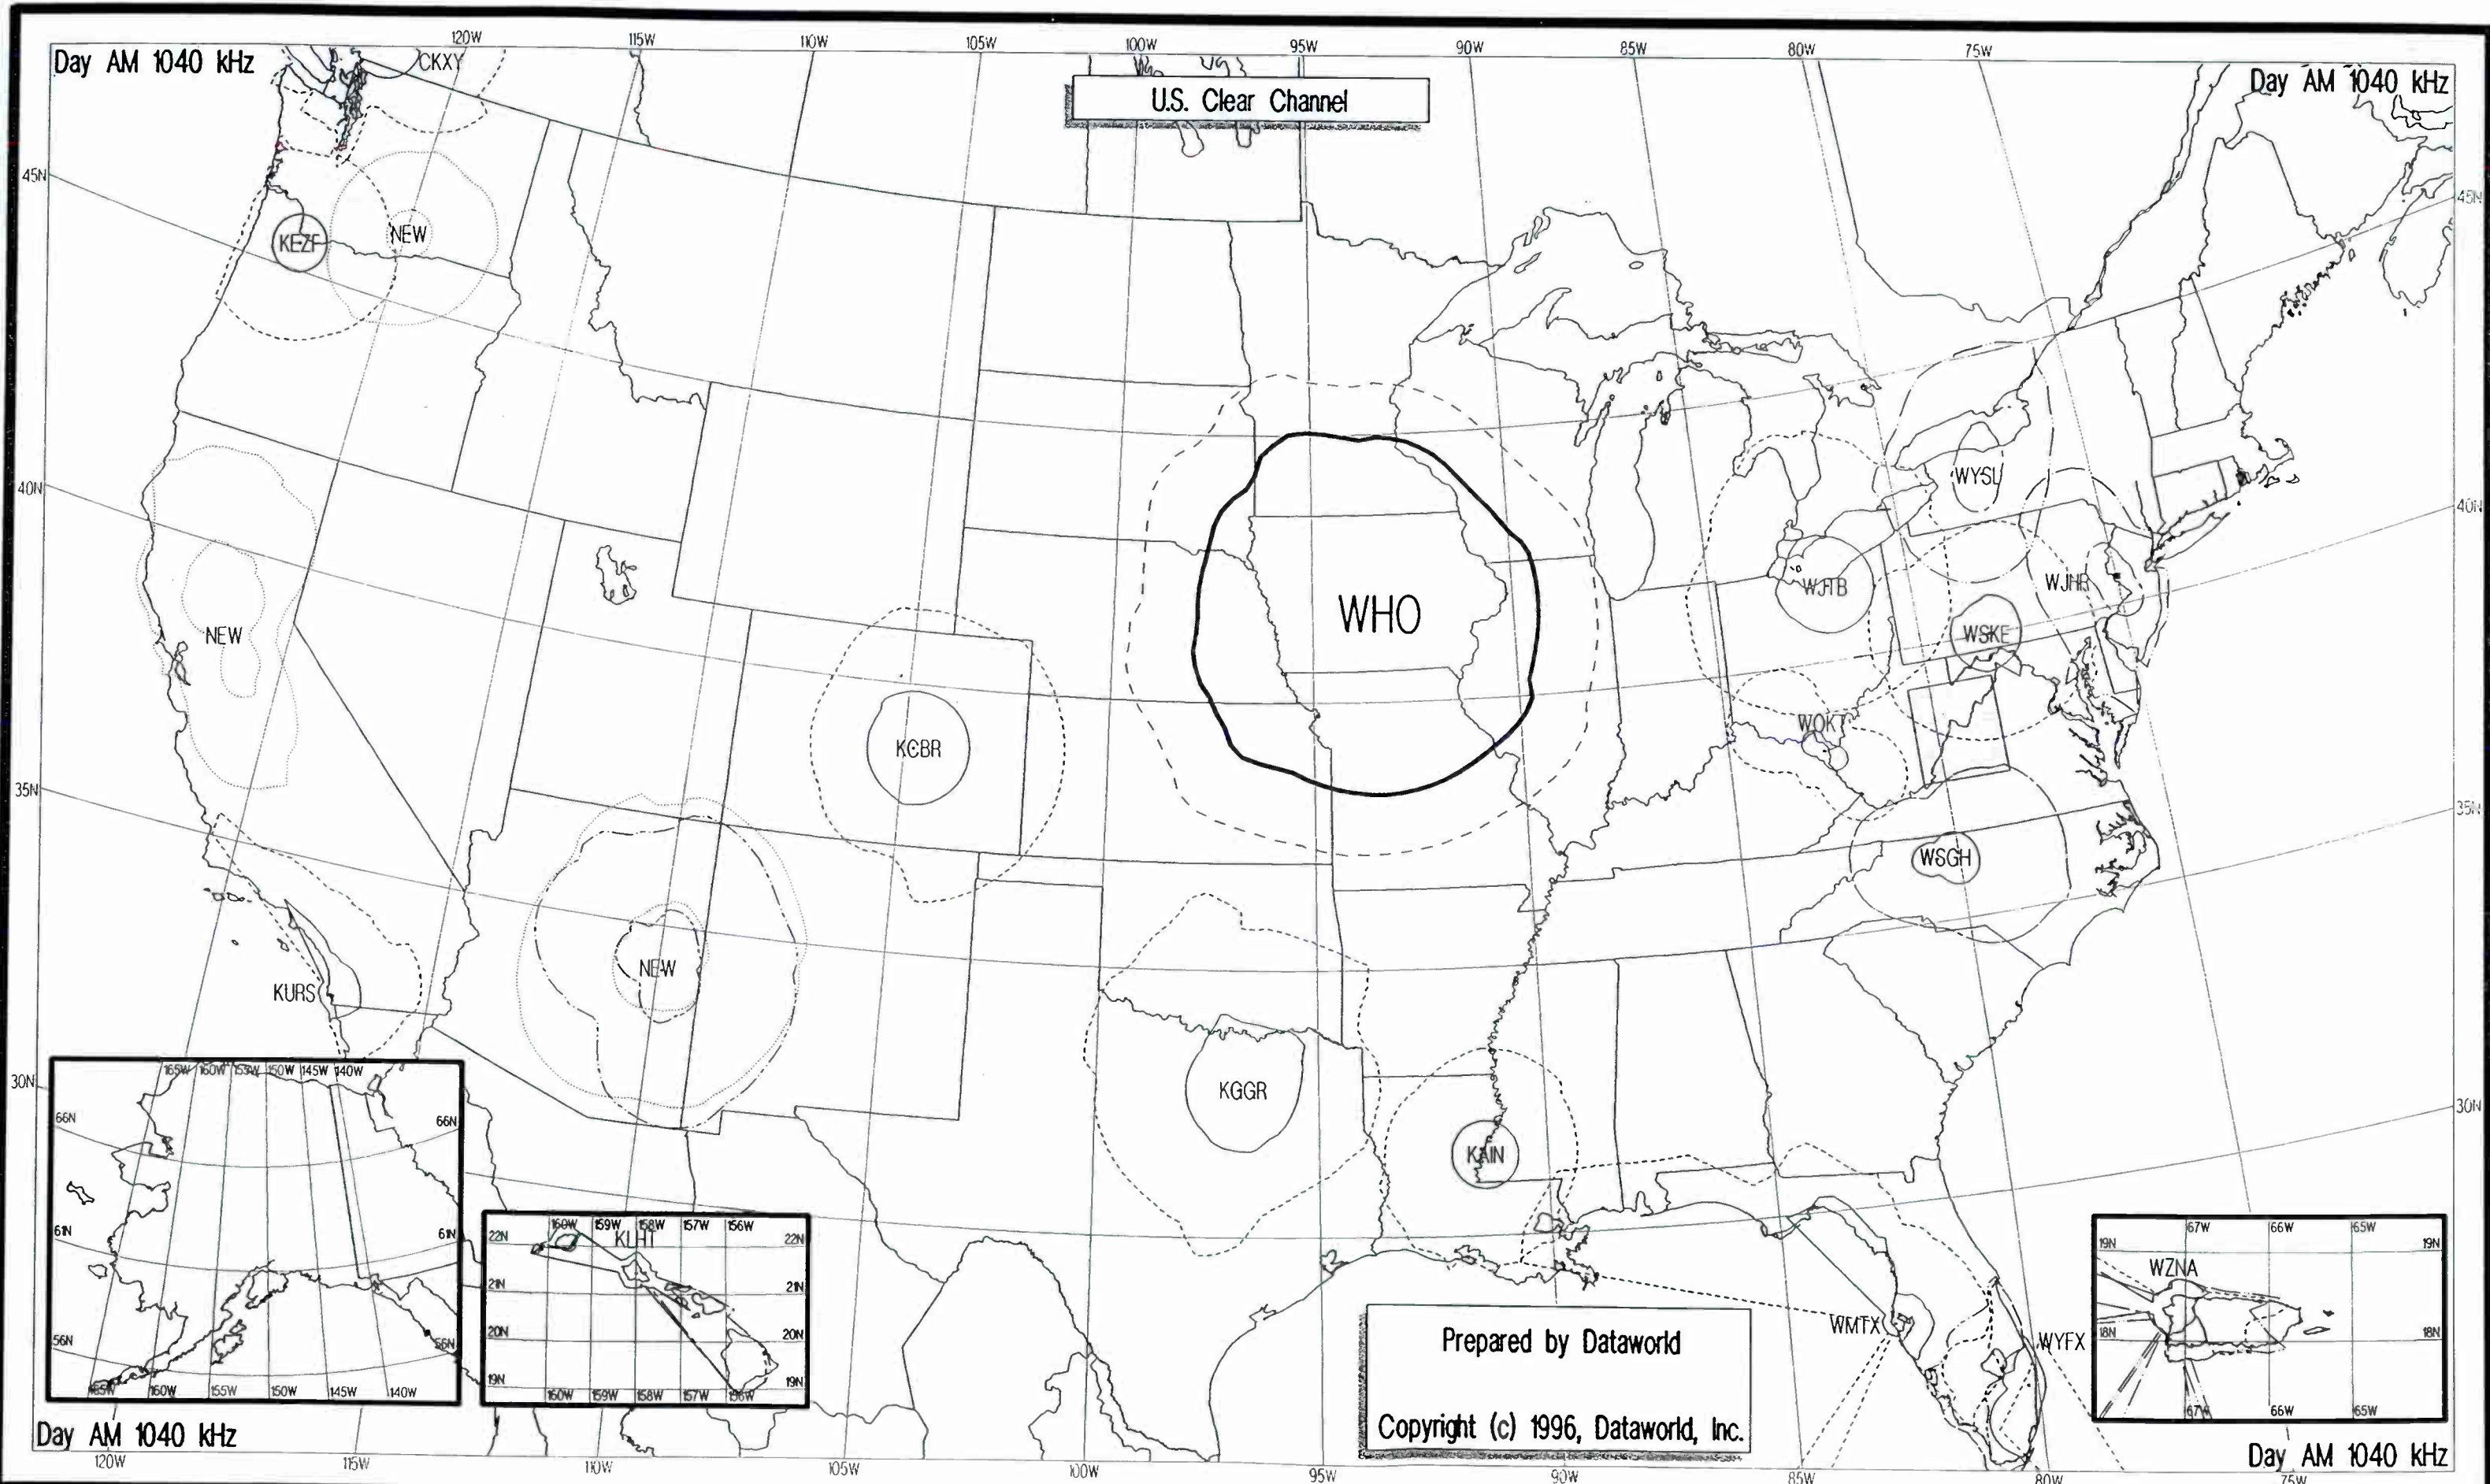

Day AM 1040 kHz

Day AM 1040 kHz

U.S. Clear Channel

Day AM 1040 kHz

Day AM 1040 kHz

Prepared by Dataworld
Copyright (c) 1996, Dataworld, Inc.