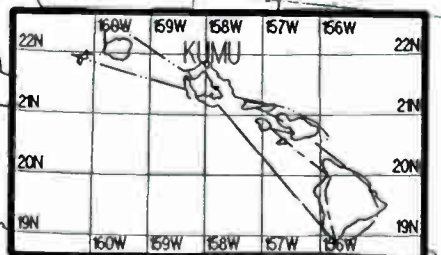

Day AM 1500 kHz

Day AM 1500 kHz

Prepared by Dataworld
 Copyright (c) 1996, Dataworld, Inc.

Night AM 1510 kHz

Night AM 1510 kHz

U.S. Clear Channel

KGA

KDKA