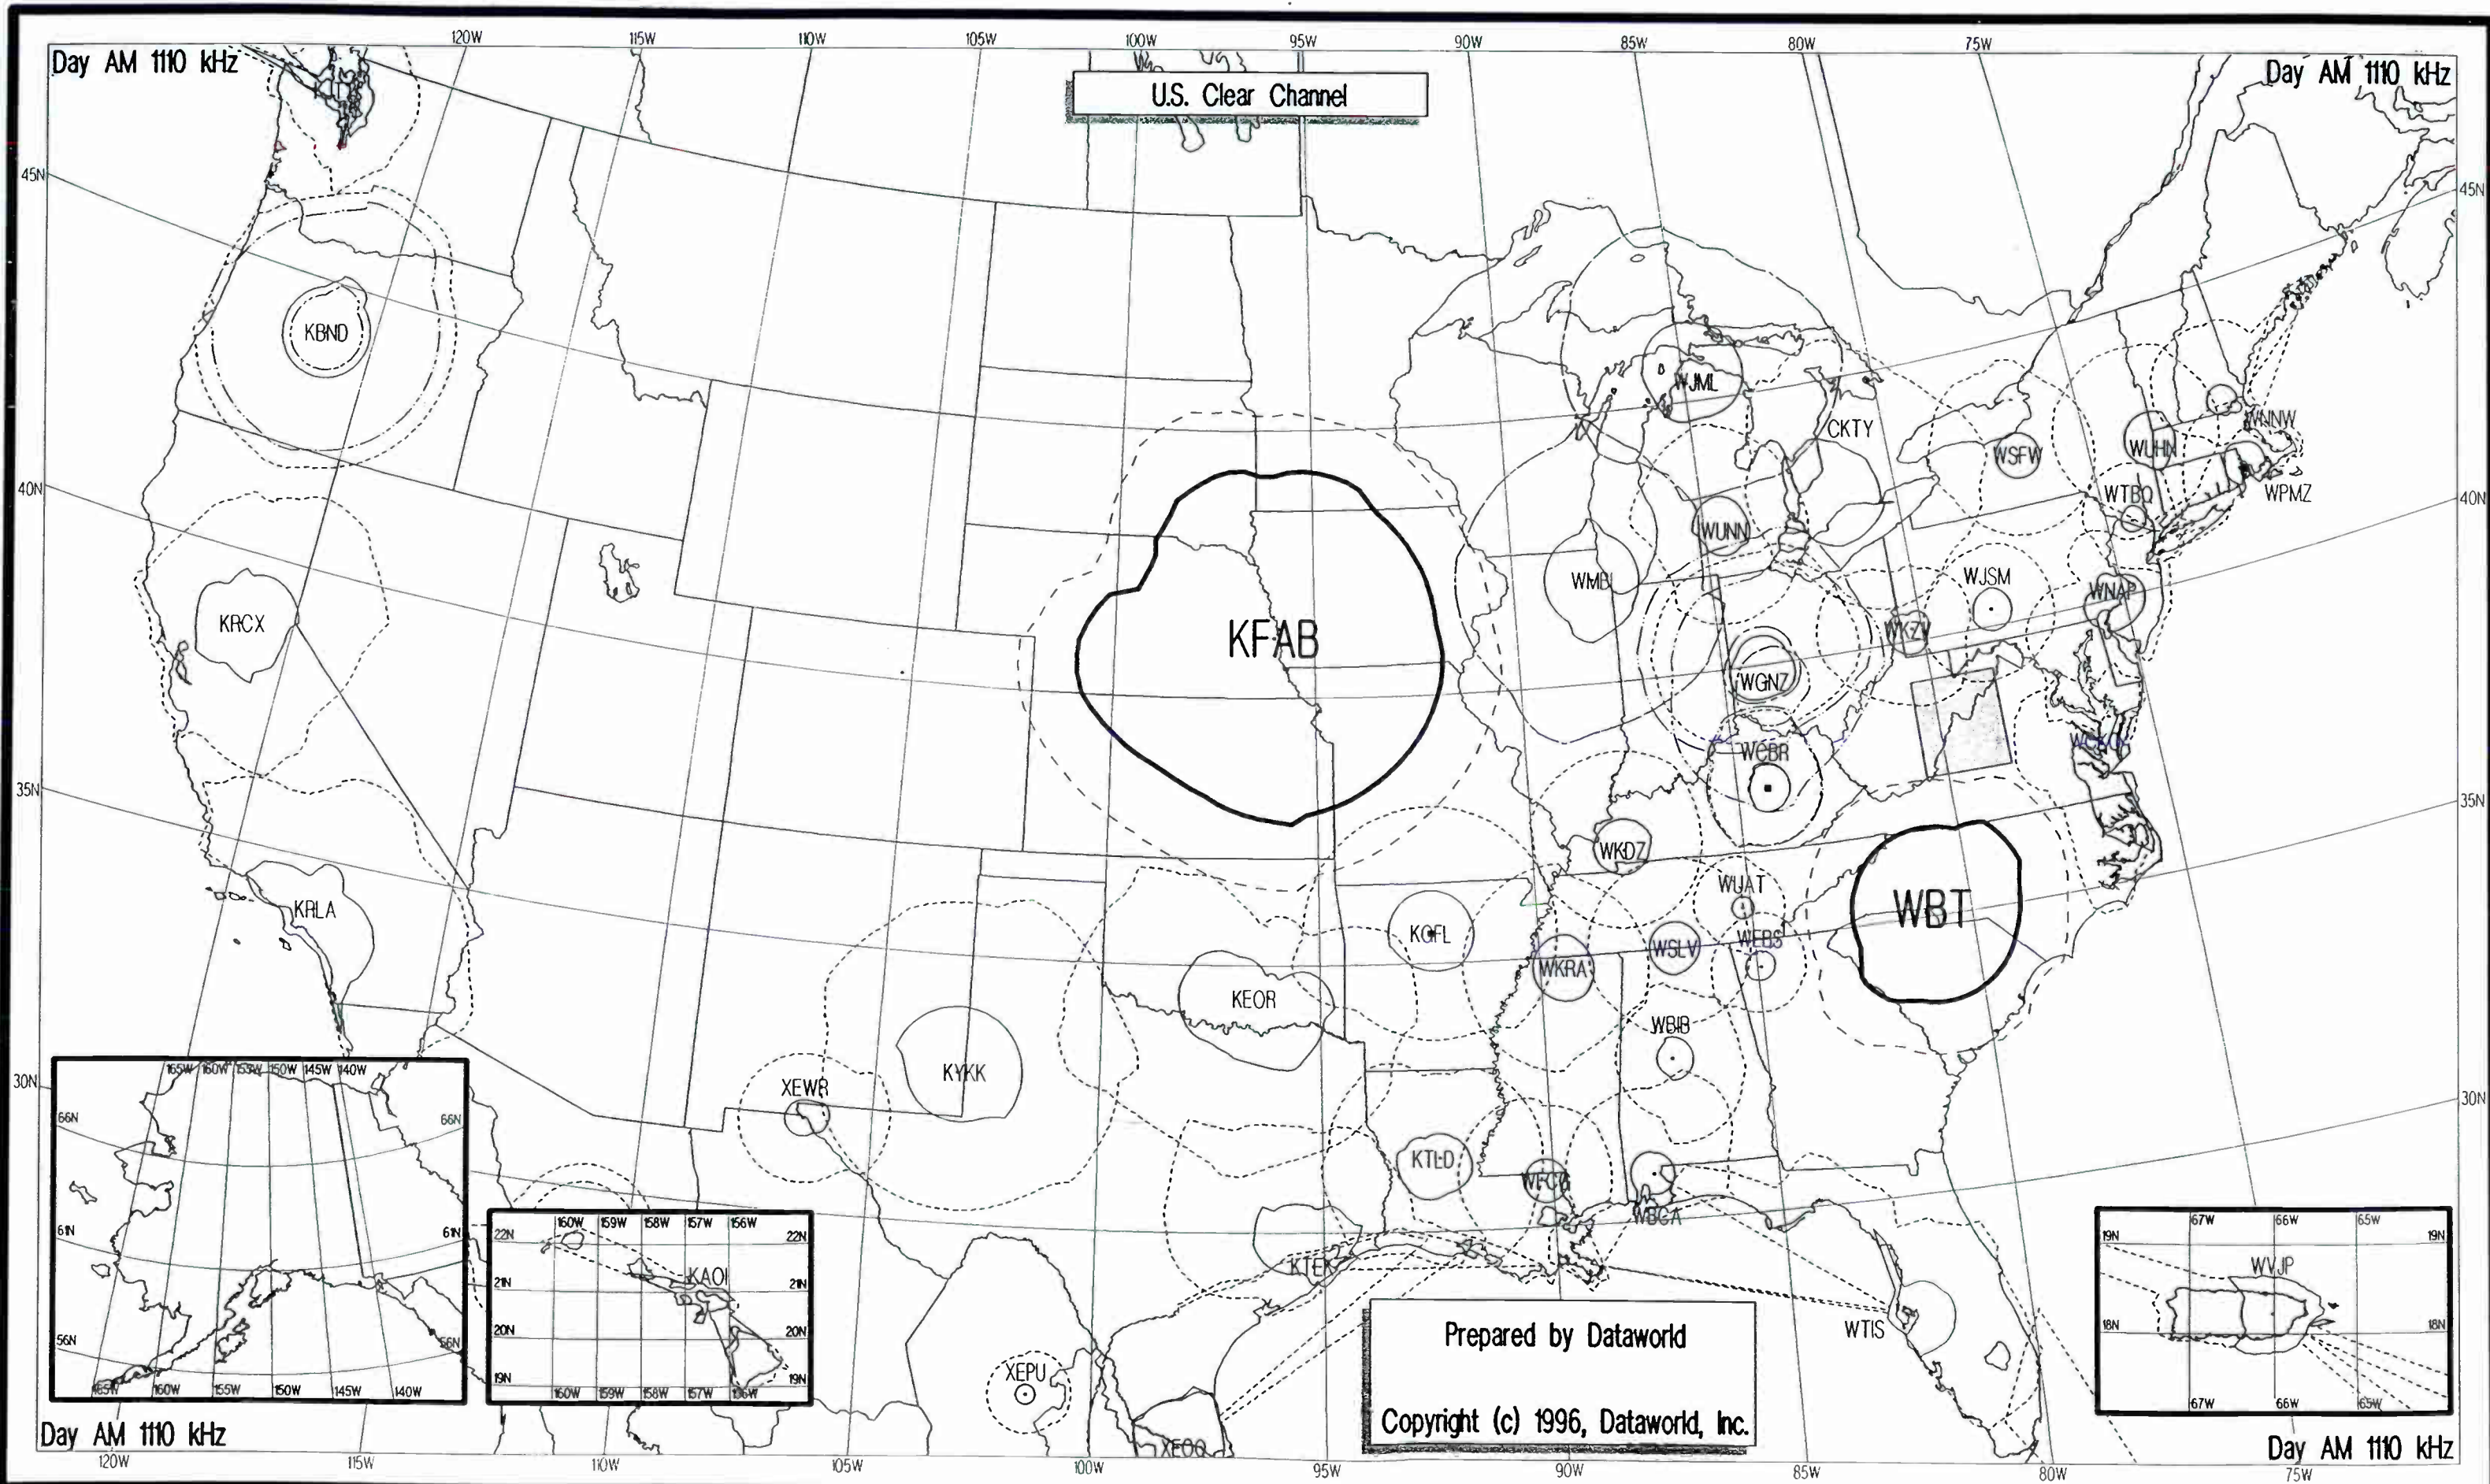

Day AM 1110 kHz

Day AM 1110 kHz

U.S. Clear Channel

Prepared by Dataworld
Copyright (c) 1996, Dataworld, Inc.

Day AM 1110 kHz

Day AM 1110 kHz