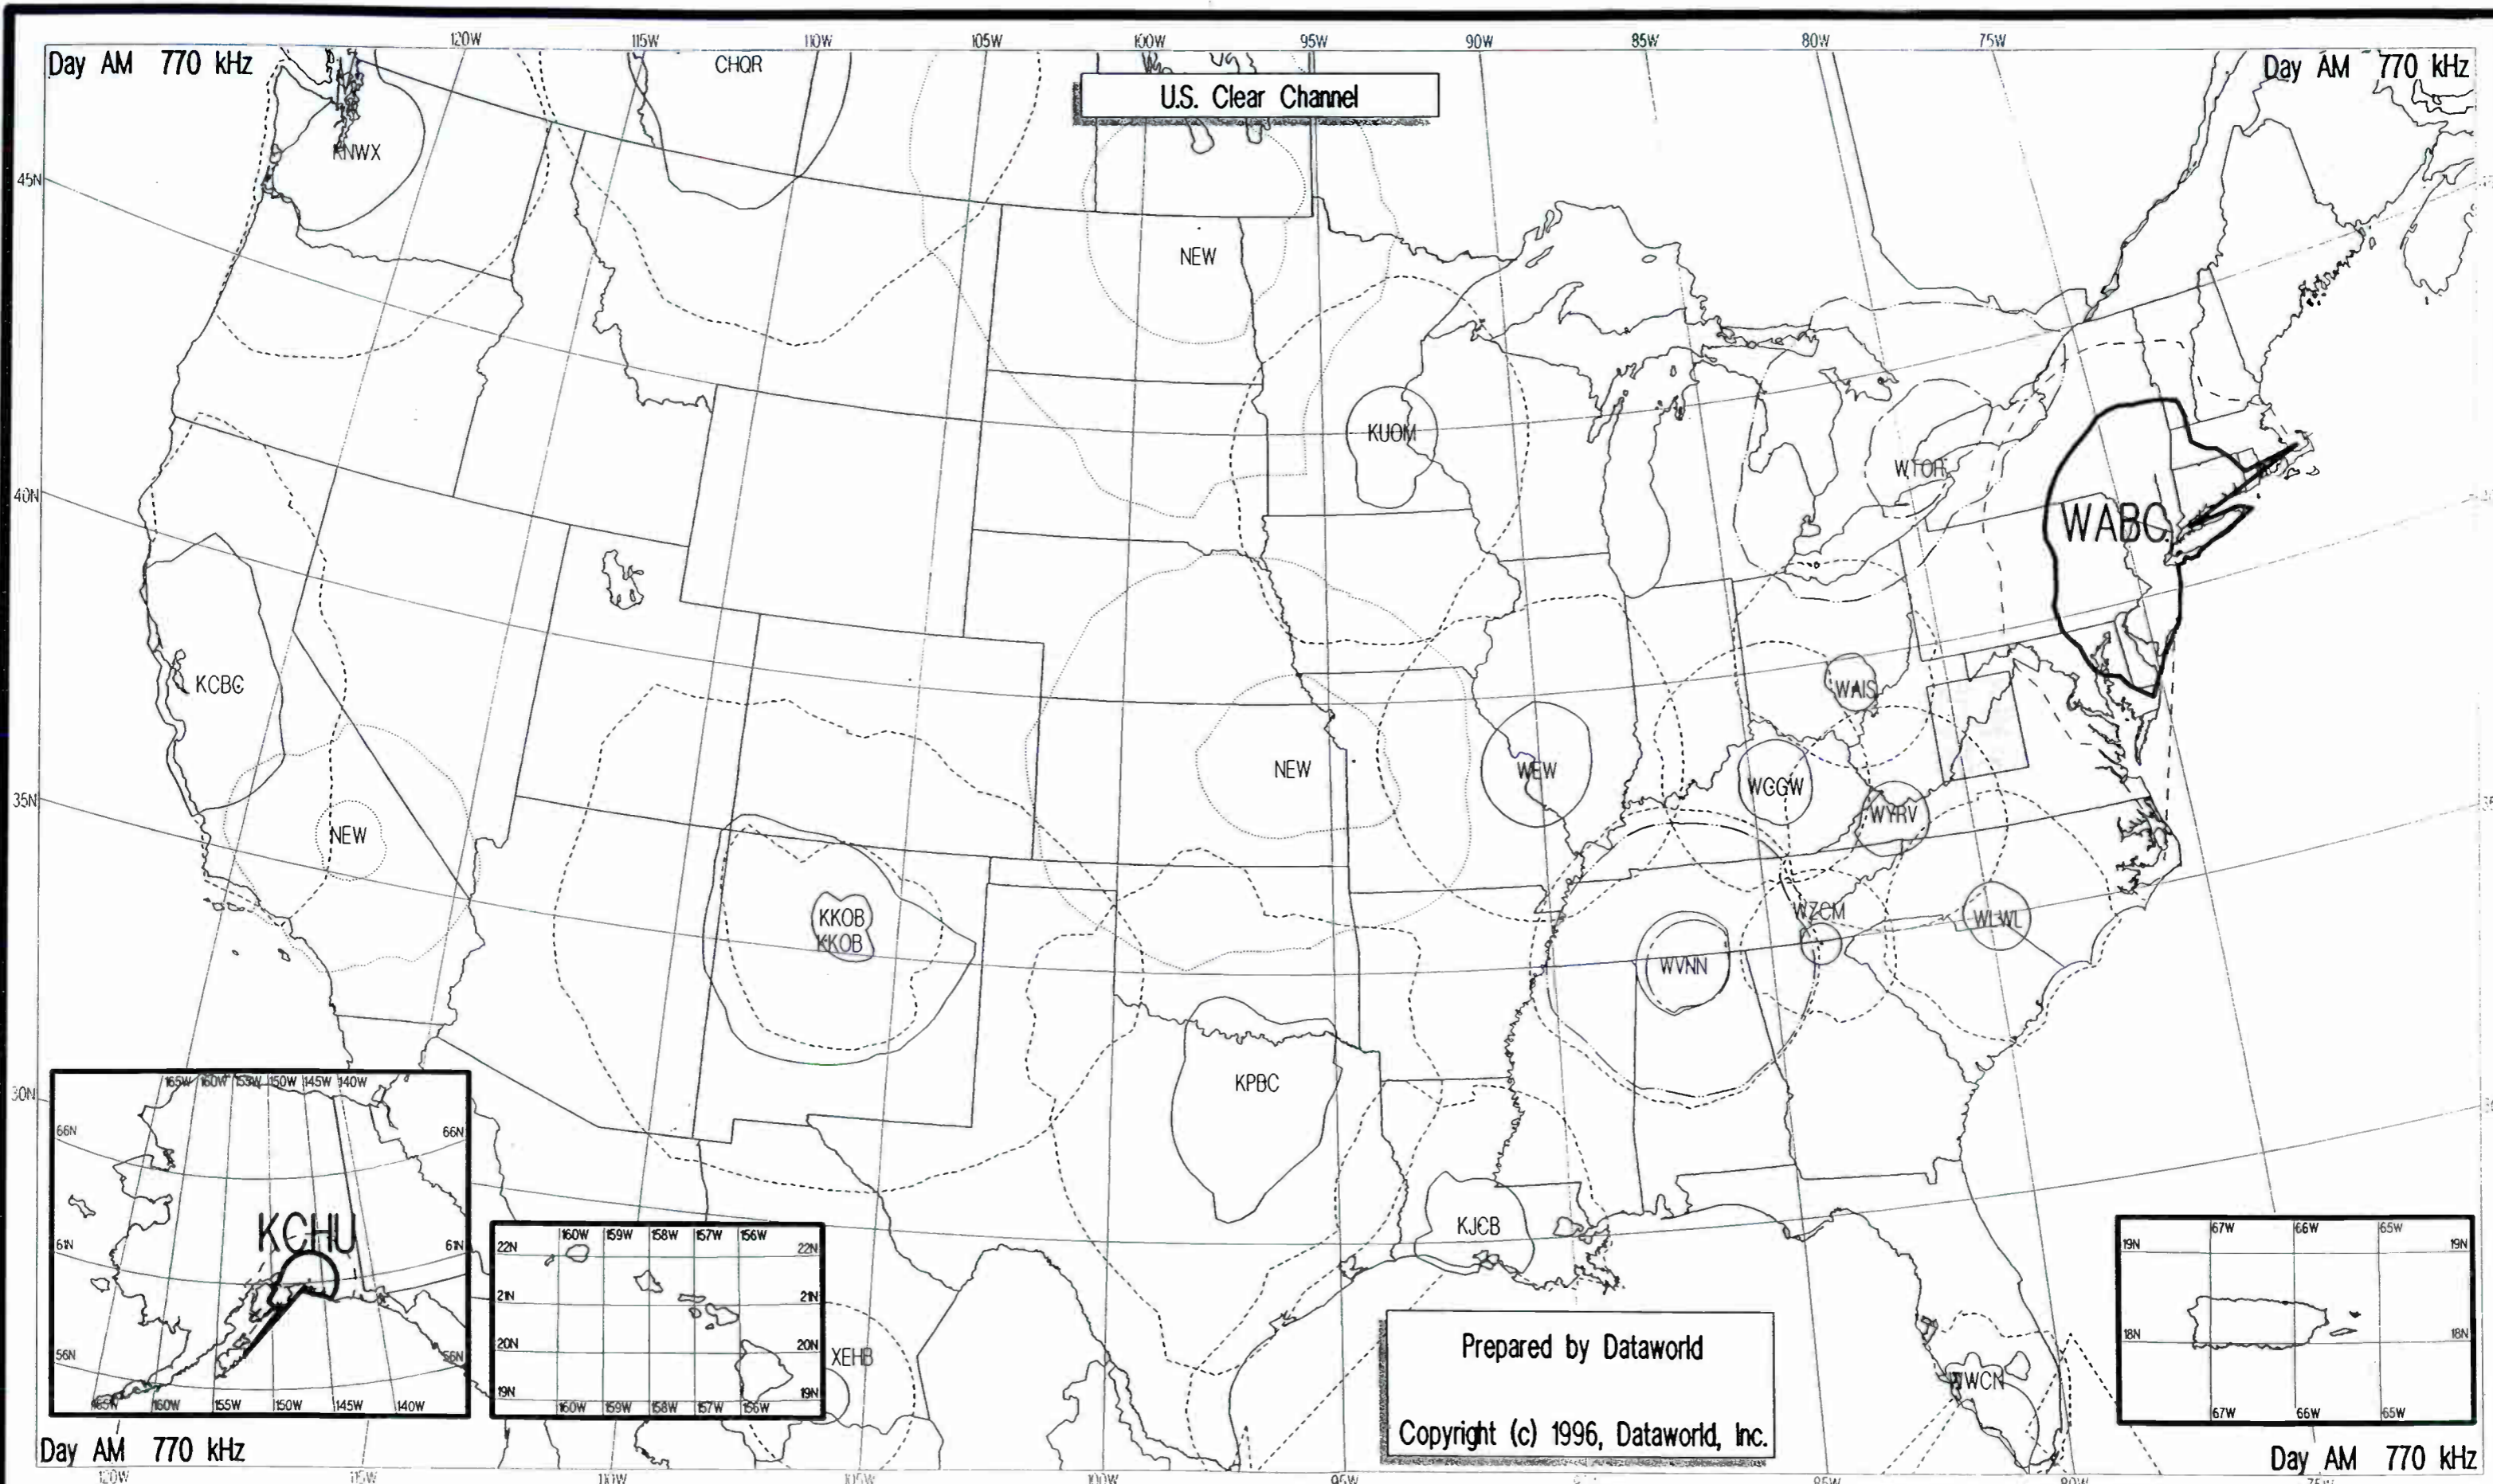

U.S. Clear Channel

WABC

Prepared by Dataworld
Copyright (c) 1996, Dataworld, Inc.

Night AM 770 kHz

Night AM 770 kHz

Day AM 770 kHz

Day AM 770 kHz

U.S. Clear Channel