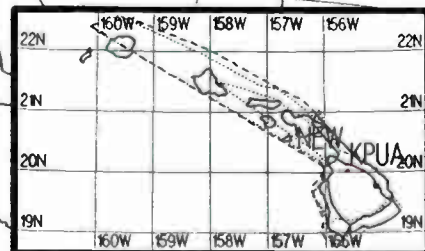

Day AM 670 kHz

Day AM 670 kHz

U.S. Clear Channel

NEW

KBOI

KLTT

WMAQ

WIEZ

WRNN

KWXI

WYLS

QMBC

WWFE

XETOR

Prepared by Dataworld

Copyright (c) 1996, Dataworld, Inc.

Day AM 670 kHz

Day AM 670 kHz