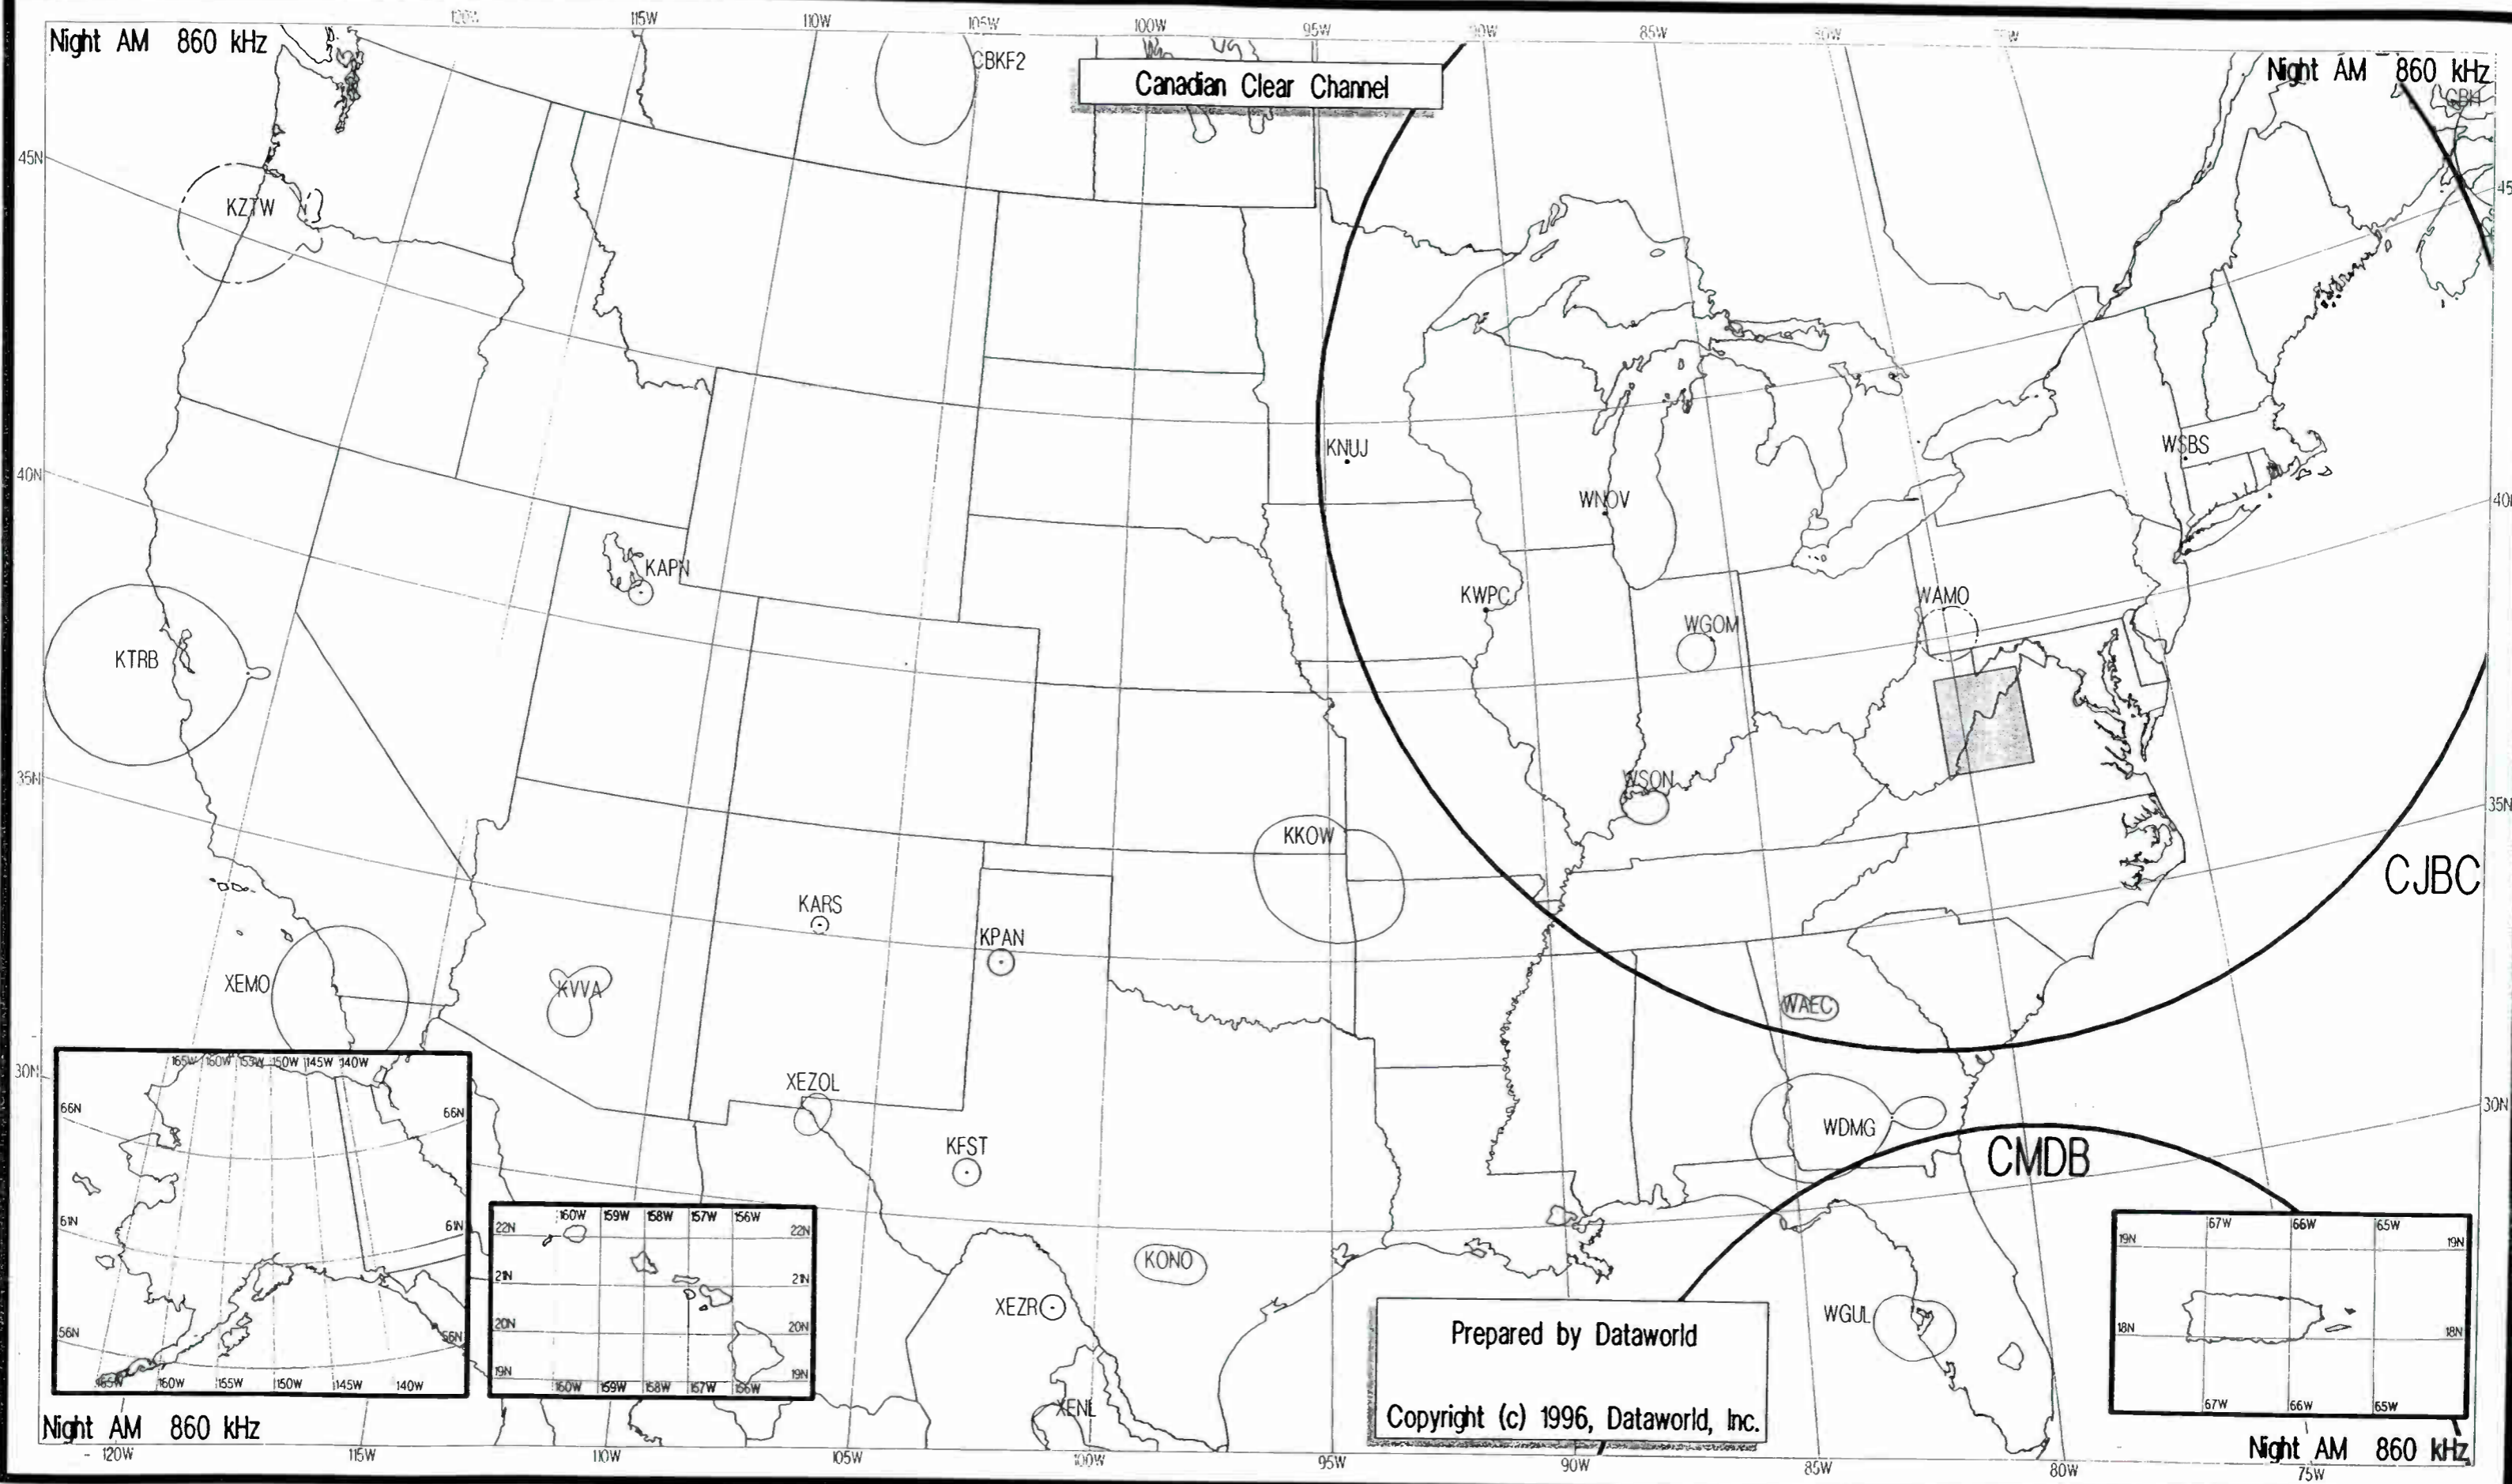

Night AM 850 kHz

U.S./Mexican Clear Channel

Prepared by Dataworld
 Copyright (c) 1996, Dataworld, Inc.

Night AM 850 kHz

Night AM 850 kHz

Night AM 860 kHz

Night AM 860 kHz

Canadian Clear Channel