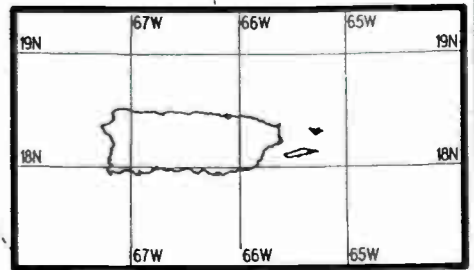

Day AM 1100 kHz

Day AM 1100 kHz

U.S. Clear Channel

Prepared by Dataworld
Copyright (c) 1996, Dataworld, Inc.

Day AM 1100 kHz

Day AM 1100 kHz