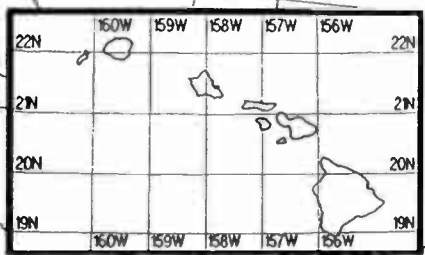

Night AM 1320 kHz

Night AM 1320 kHz

Regional Channel

Prepared by Dataworld
Copyright (c) 1996, Dataworld, Inc.

Night AM 1320 kHz

Night AM 1320 kHz