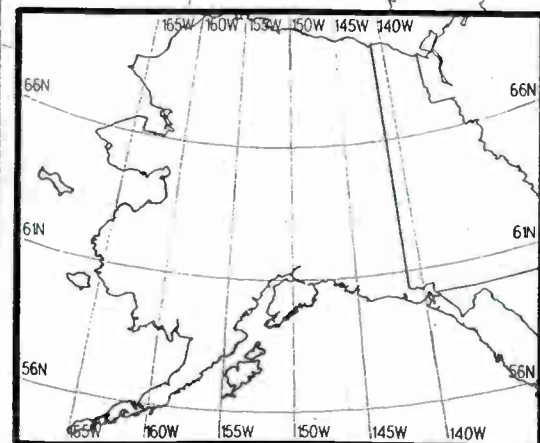

Day AM 1700 kHz

Day AM 1700 kHz

U.S. Expanded Band

Prepared by Dataworld
Copyright (c) 1996, Dataworld, Inc.

Day AM 1700 kHz

Day AM 1700 kHz