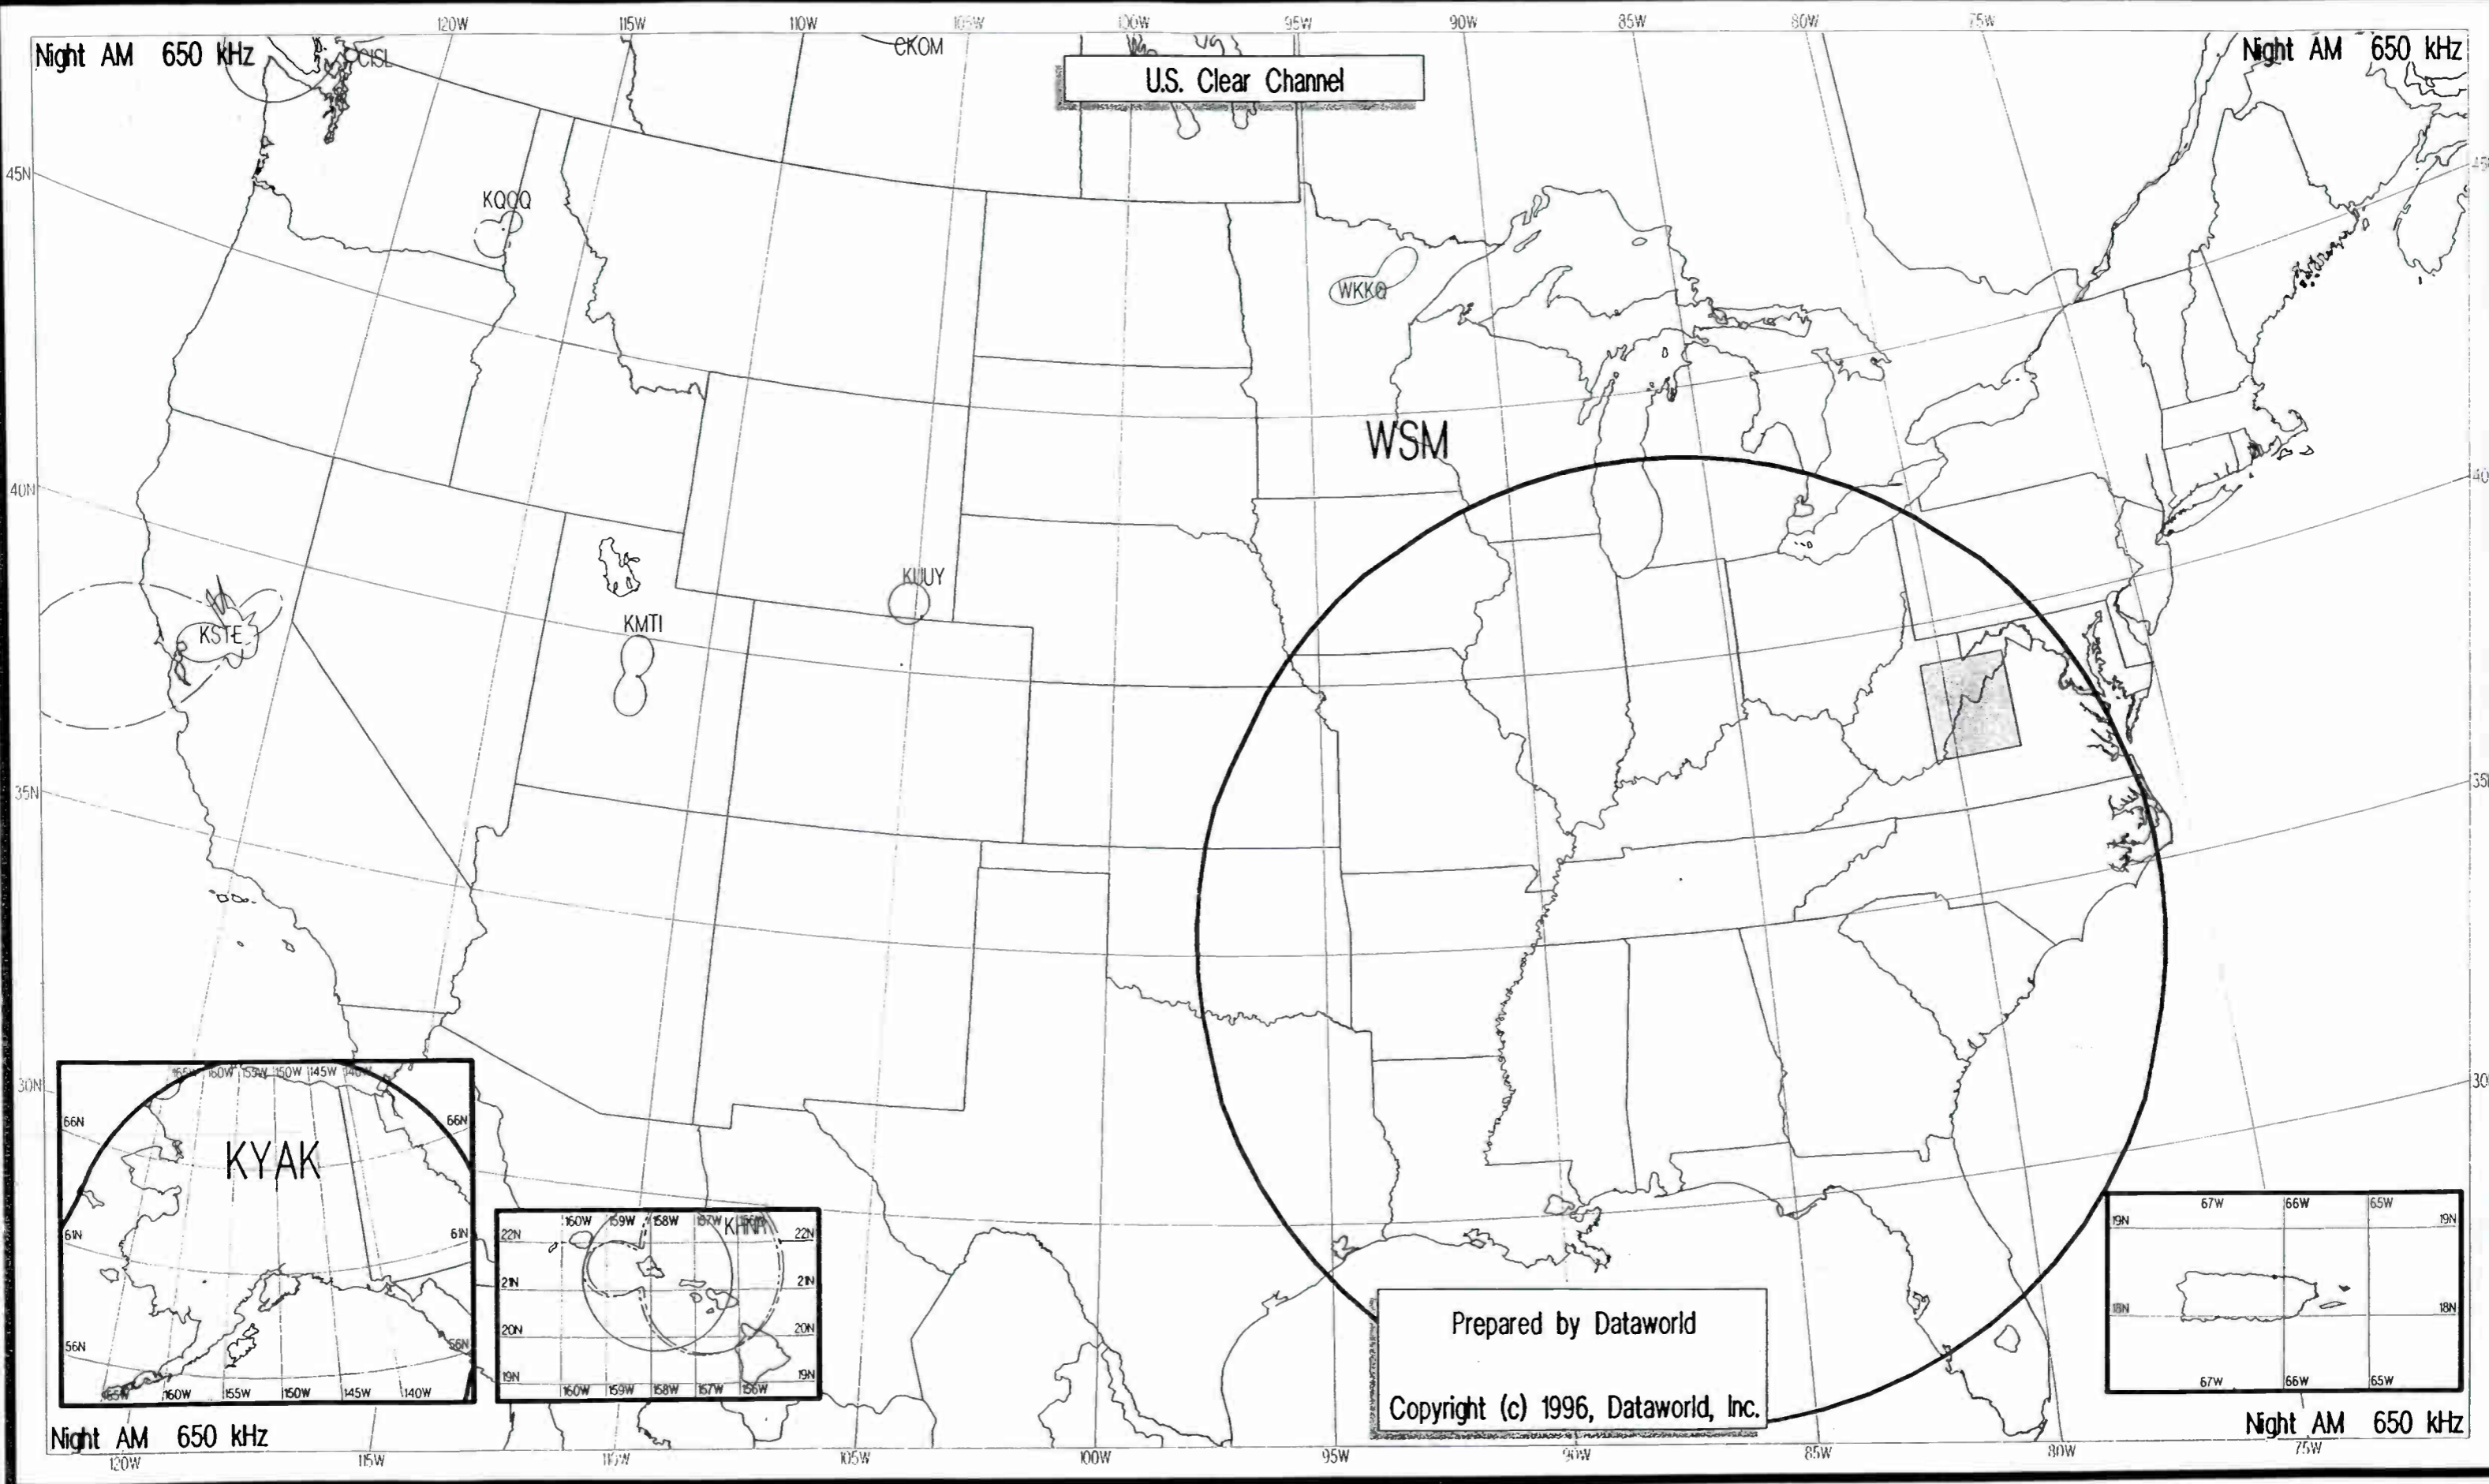

Night AM 650 kHz

Night AM 650 kHz

U.S. Clear Channel

Night AM 650 kHz

Night AM 650 kHz

Prepared by Dataworld

Copyright (c) 1996, Dataworld, Inc.