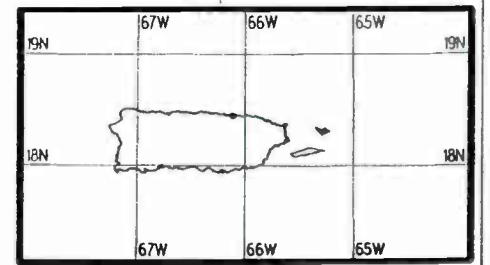

KAZM

KNOM

NEW

Prepared by Dataworld

Copyright (c) 1996, Dataworld, Inc.

Night AM 780 kHz

Night AM 780 kHz

Day AM 780 kHz