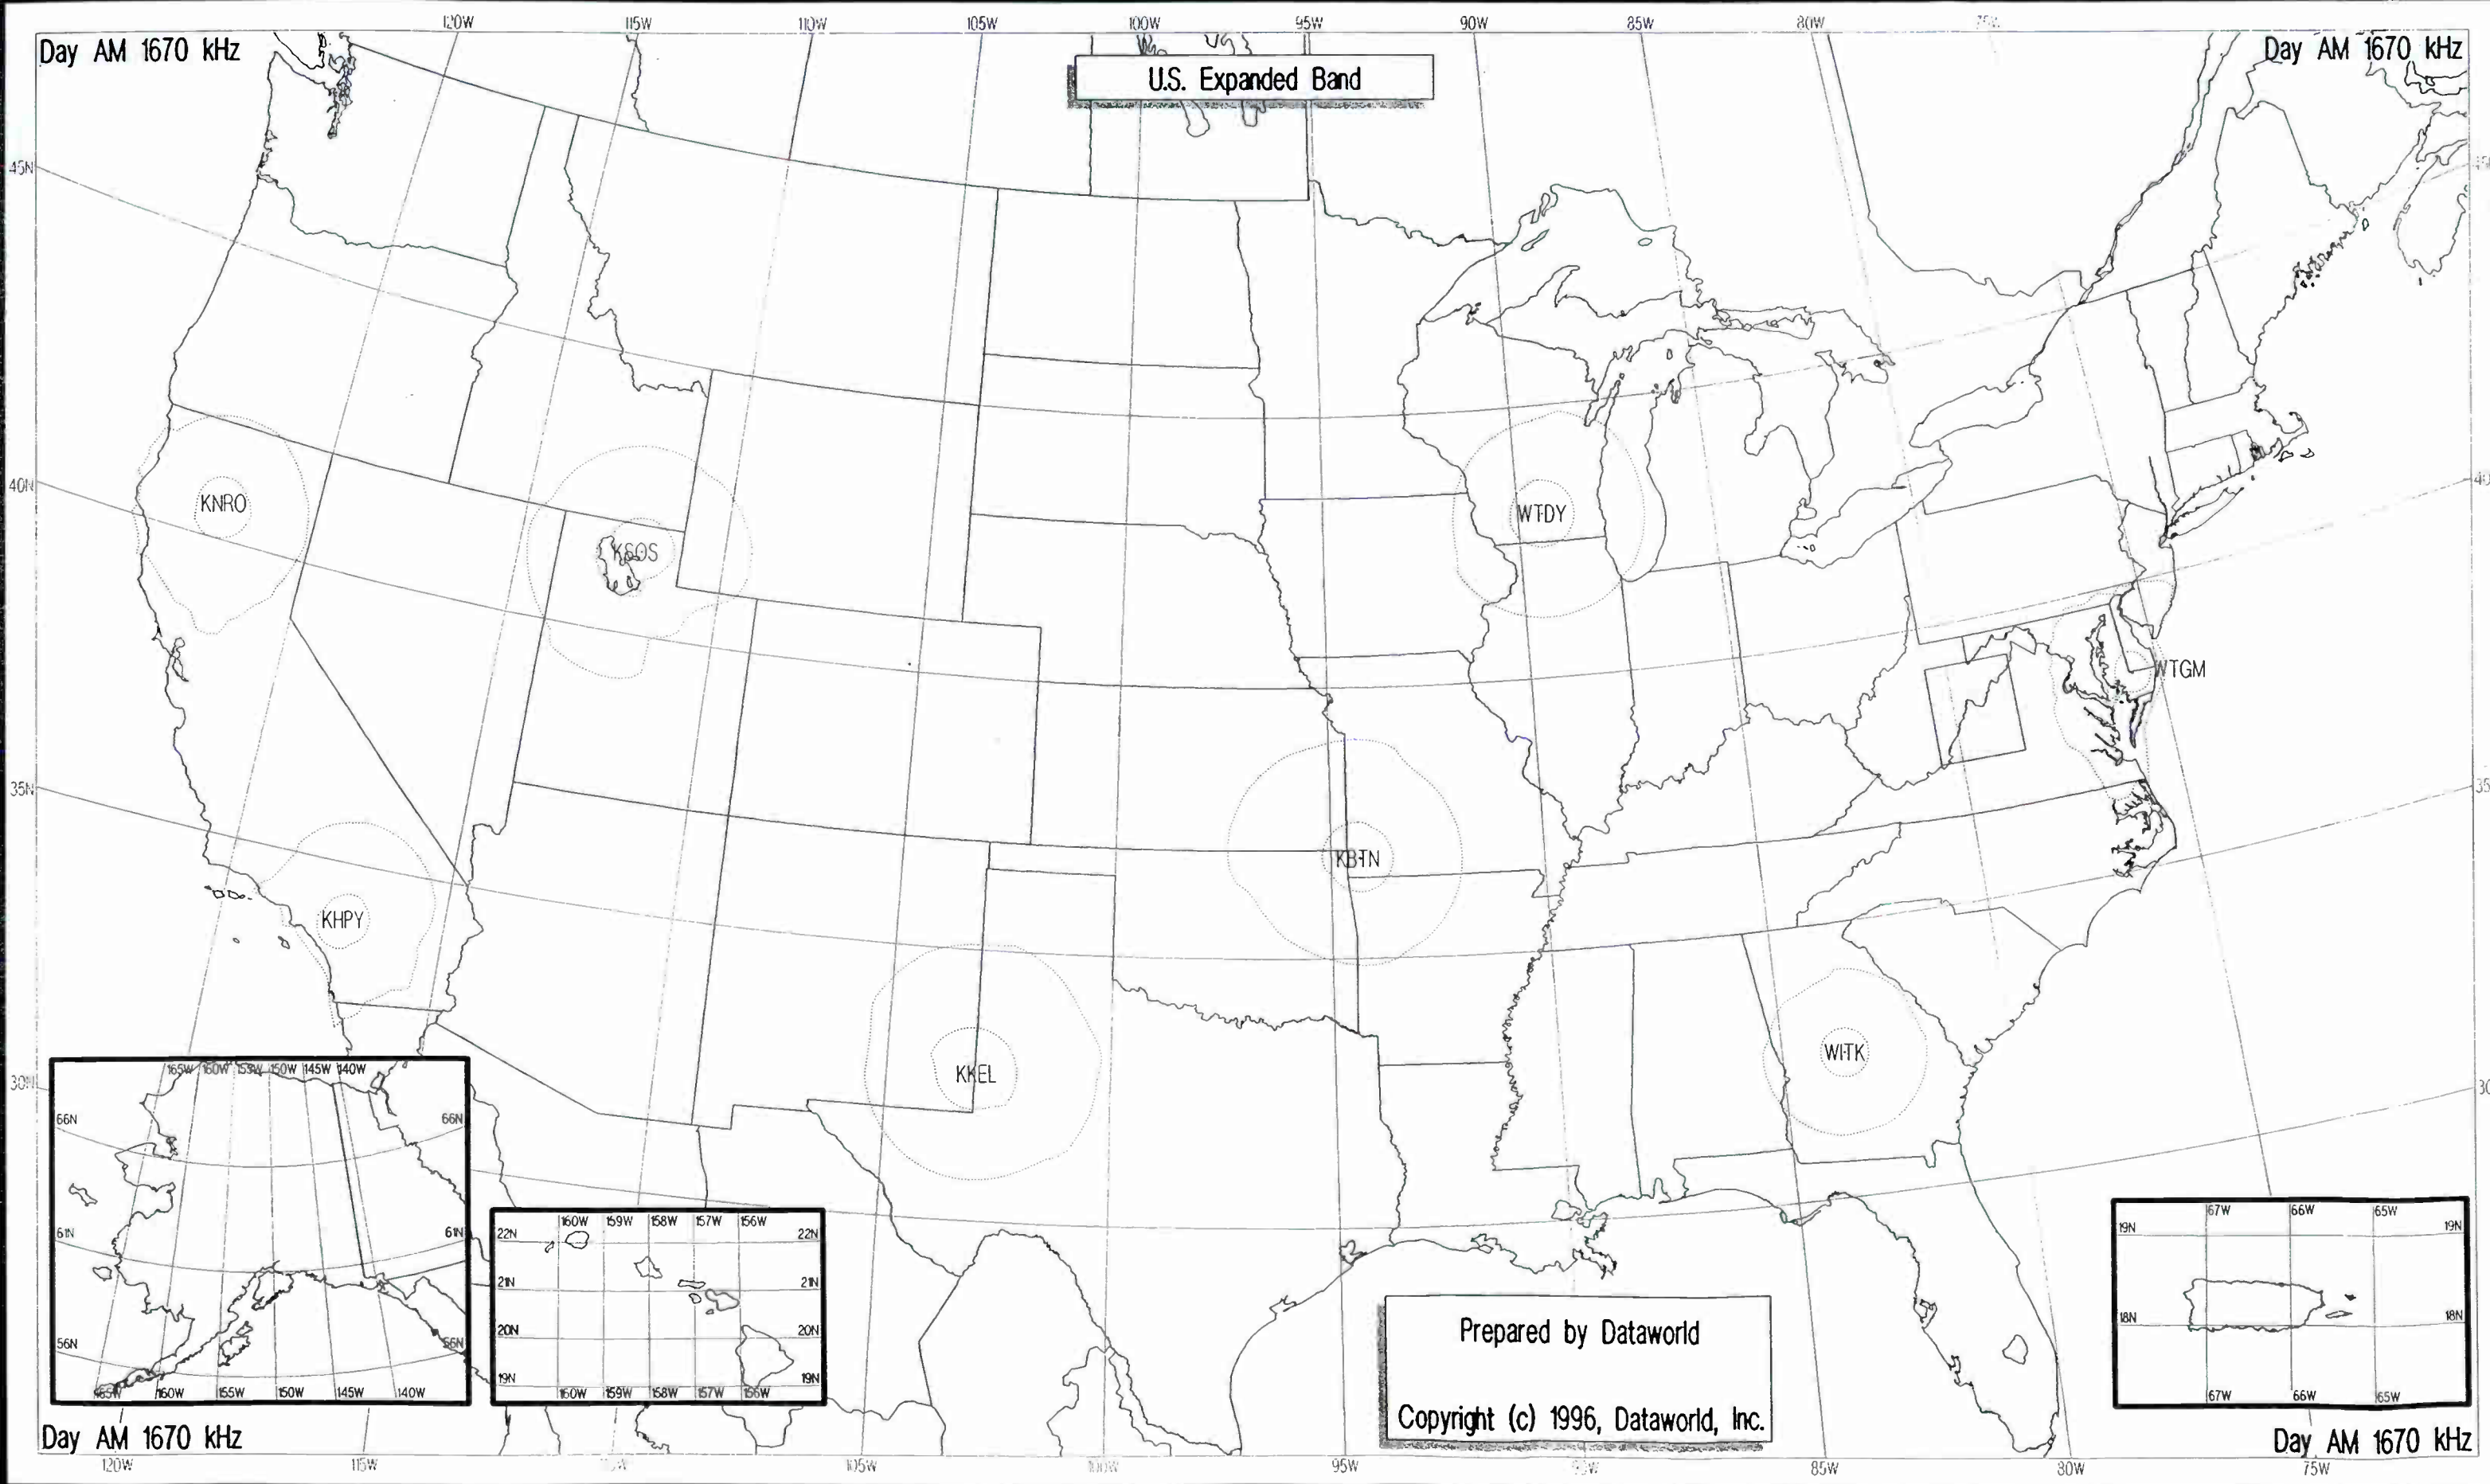

Night AM 1670 kHz

Night AM 1670 kHz

Prepared by Dataworld
 Copyright (c) 1996, Dataworld, Inc.

Day AM 1670 kHz

Day AM 1670 kHz

U.S. Expanded Band

Prepared by Dataworld
 Copyright (c) 1996, Dataworld, Inc.

Day AM 1670 kHz