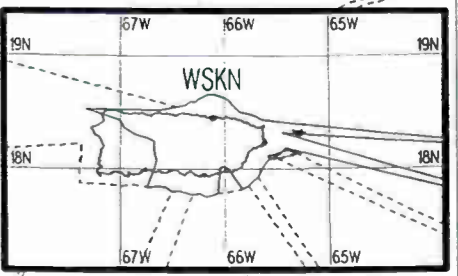

Day AM 630 kHz

Day AM 630 kHz

Regional Channel

Day AM 630 kHz

Day AM 630 kHz

Prepared by Dataworld
Copyright (c) 1996, Dataworld, Inc.