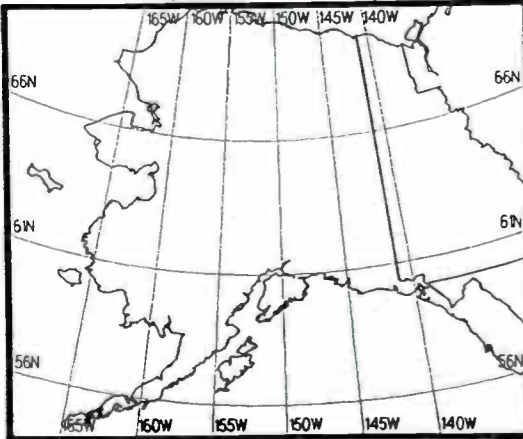

WLAC

KNSE

KFNN

WJLB

WNLG

NEW C

Prepared by Dataworld
 Copyright (c) 1996, Dataworld, Inc.

Night AM 1510 kHz