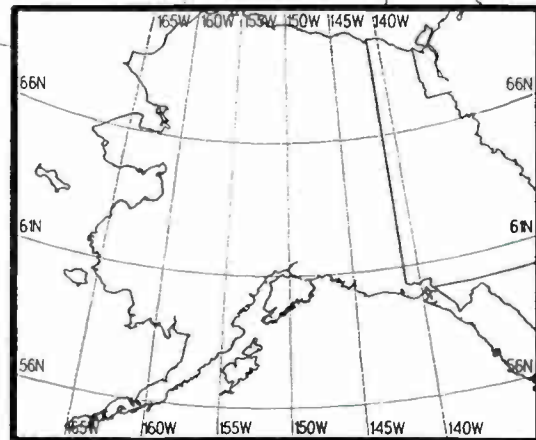

Day AM 1630 kHz

Day AM 1630 kHz

U.S. Expanded Band

Prepared by Dataworld
Copyright (c) 1996, Dataworld, Inc.

Day AM 1630 kHz

Day AM 1630 kHz