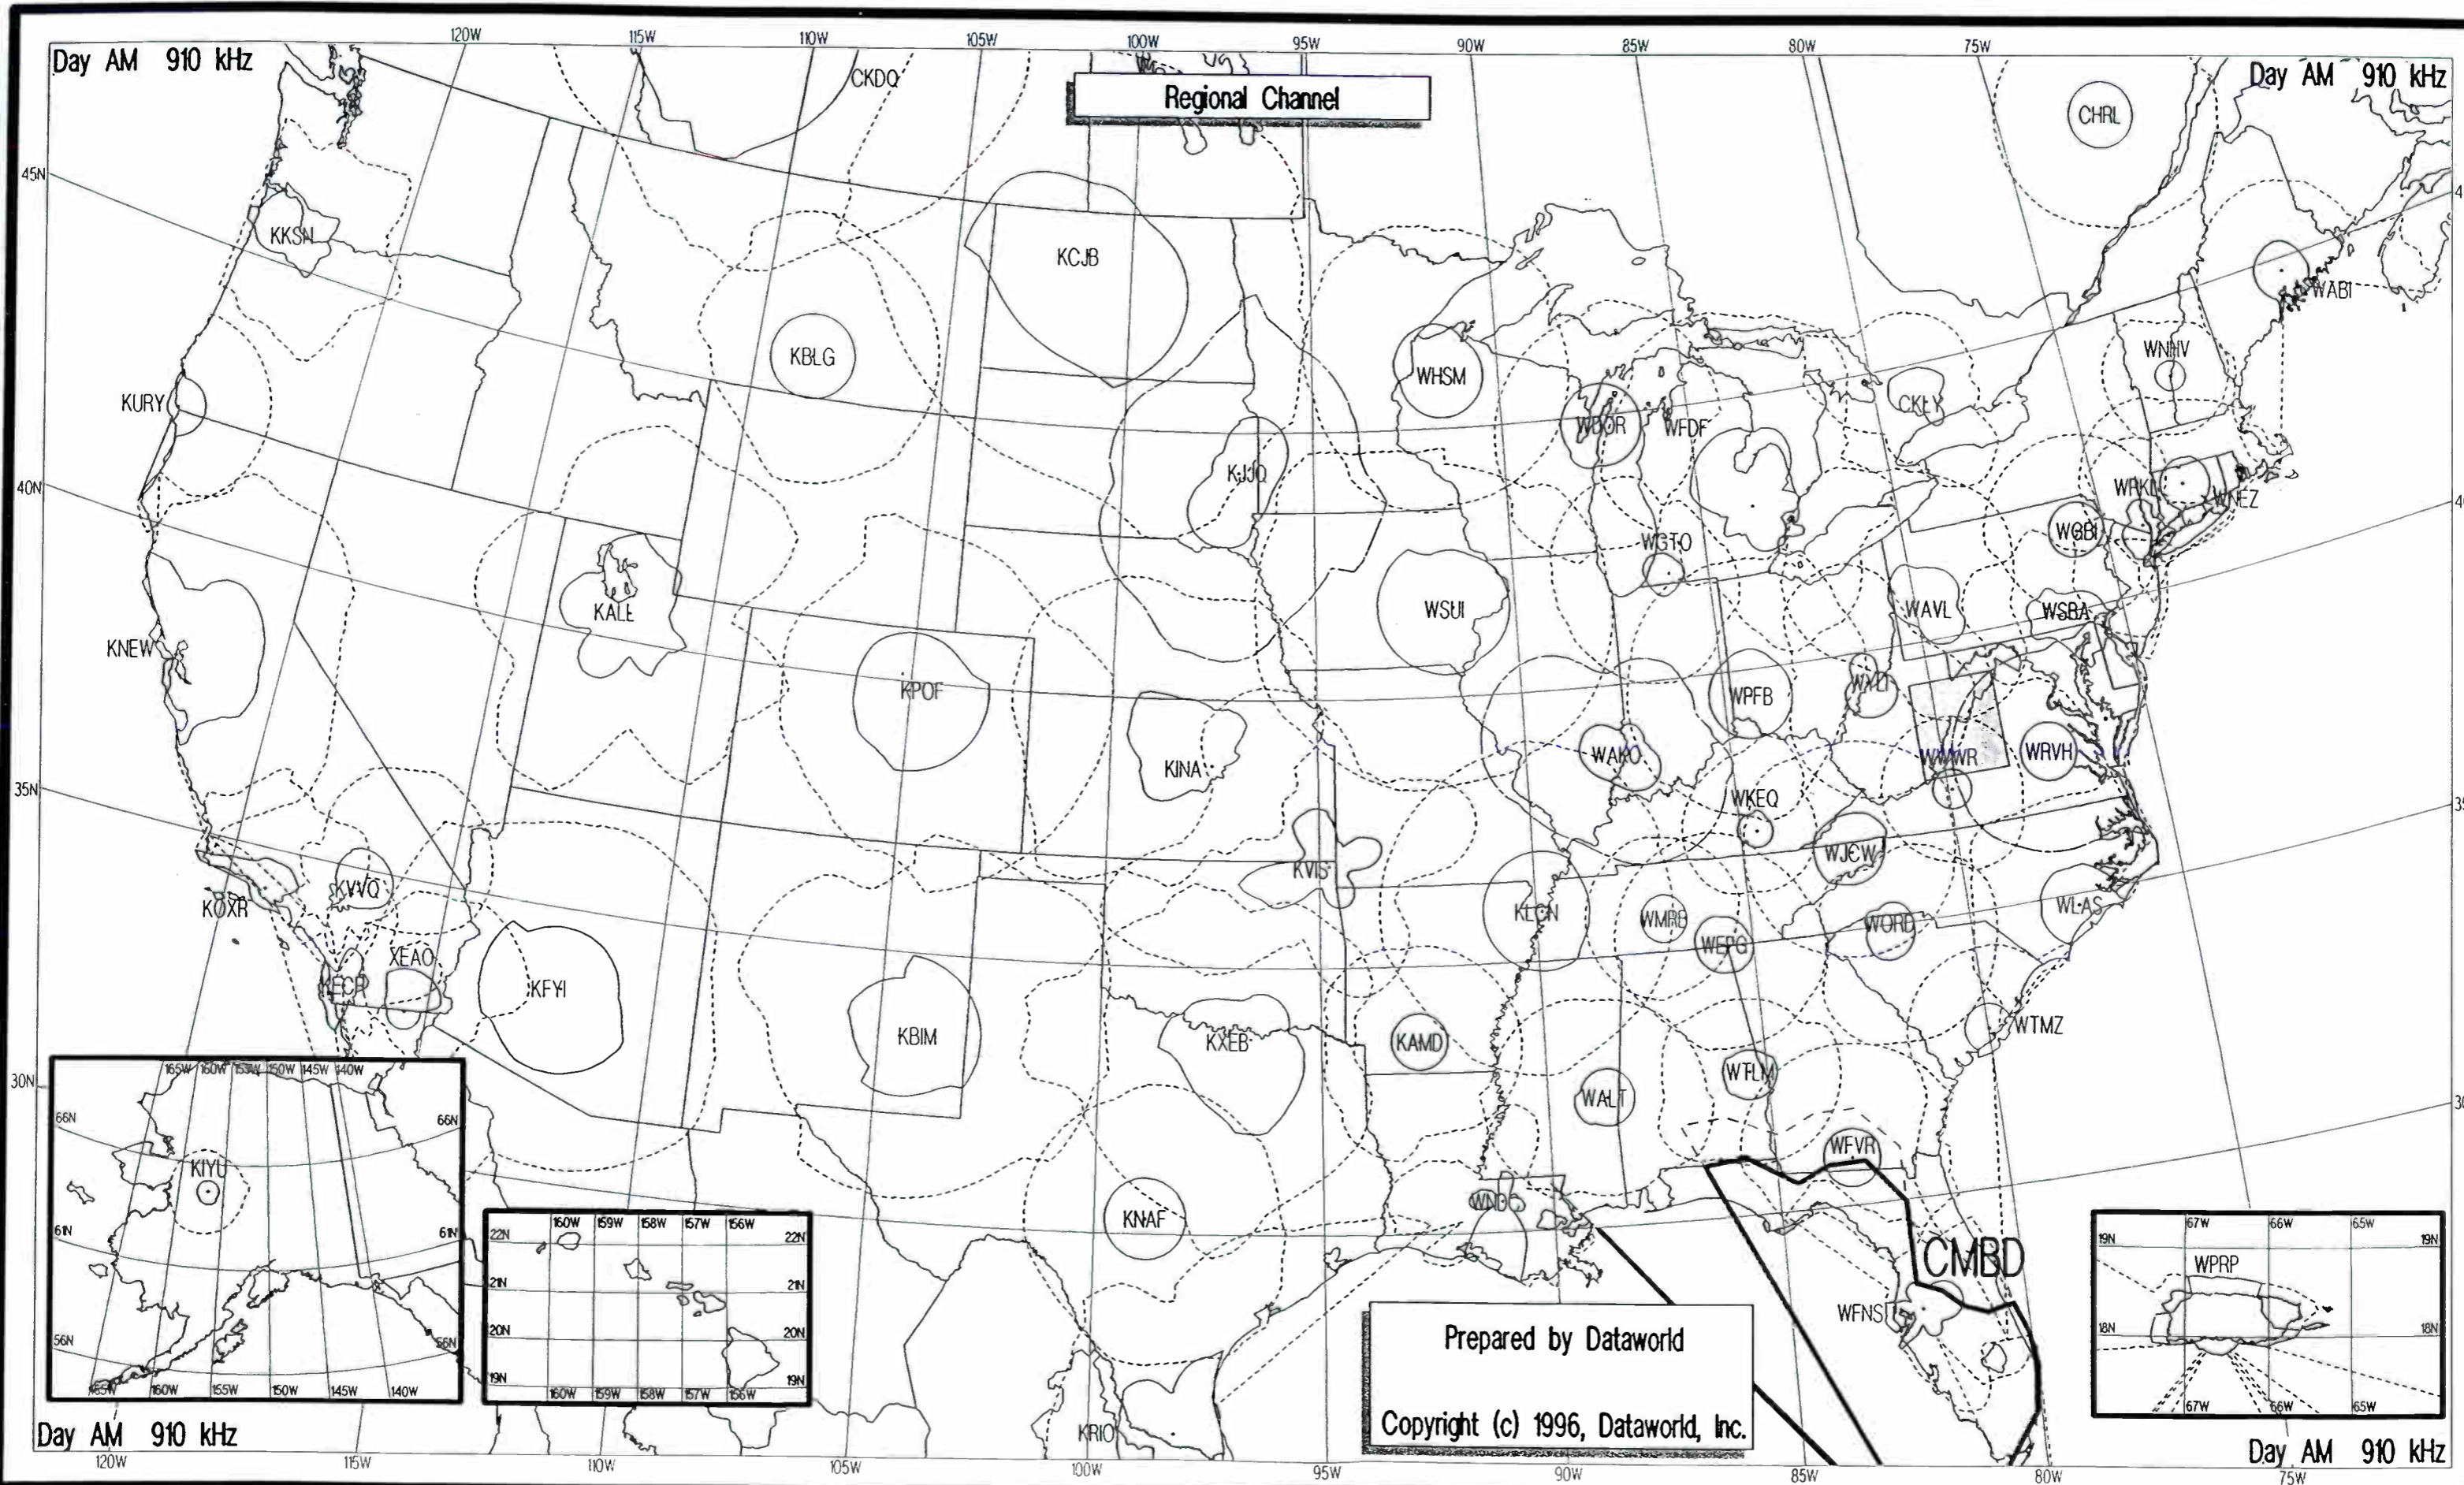

Day AM 910 kHz

Day AM 910 kHz

Regional Channel

Day AM 910 kHz

Day AM 910 kHz

Prepared by Dataworld
Copyright (c) 1996, Dataworld, Inc.