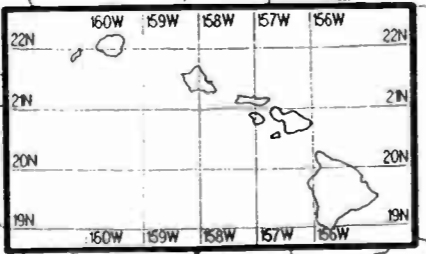

Day AM 790 kHz

Day AM 790 kHz

Prepared by Dataworld

Copyright (c) 1996, Dataworld, Inc.

Night AM 800 kHz

Night AM 800 kHz

Mexican Clear Channel

Prepared by Dataworld
 Copyright (c) 1996, Dataworld, Inc.