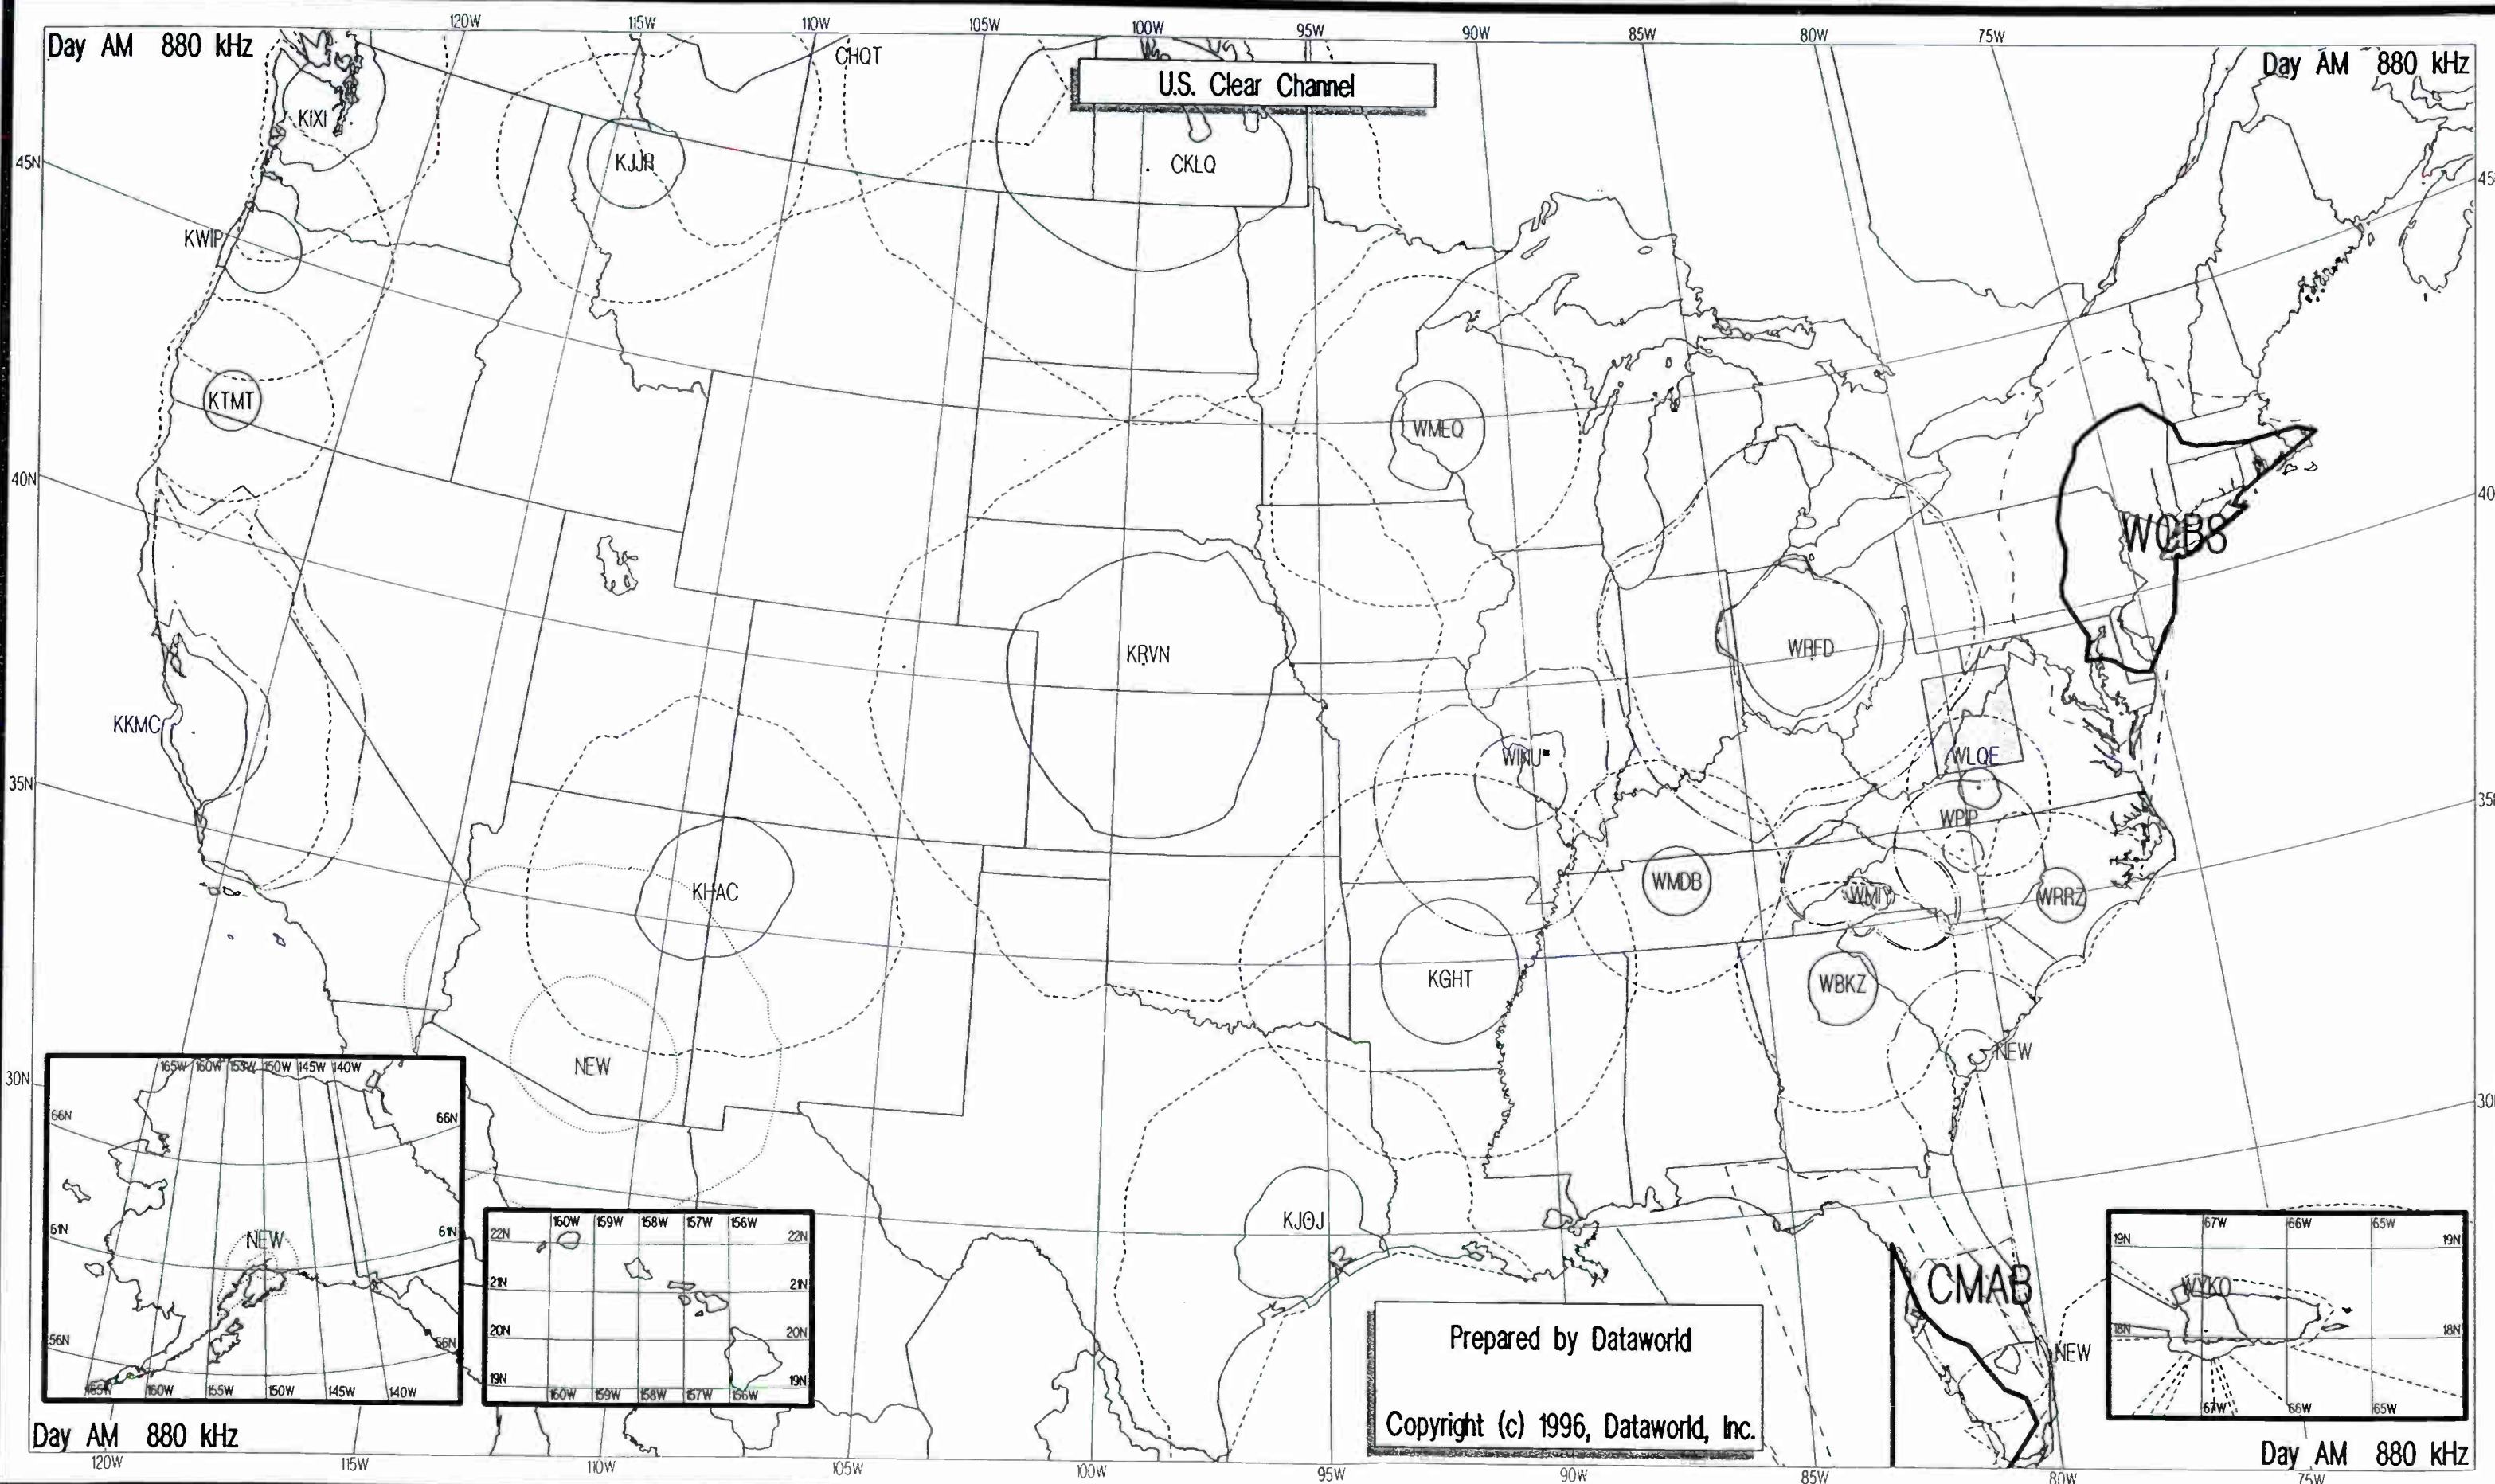

Day AM 880 kHz

Day AM 880 kHz

U.S. Clear Channel

Day AM 880 kHz

Day AM 880 kHz

Prepared by Dataworld
Copyright (c) 1996, Dataworld, Inc.