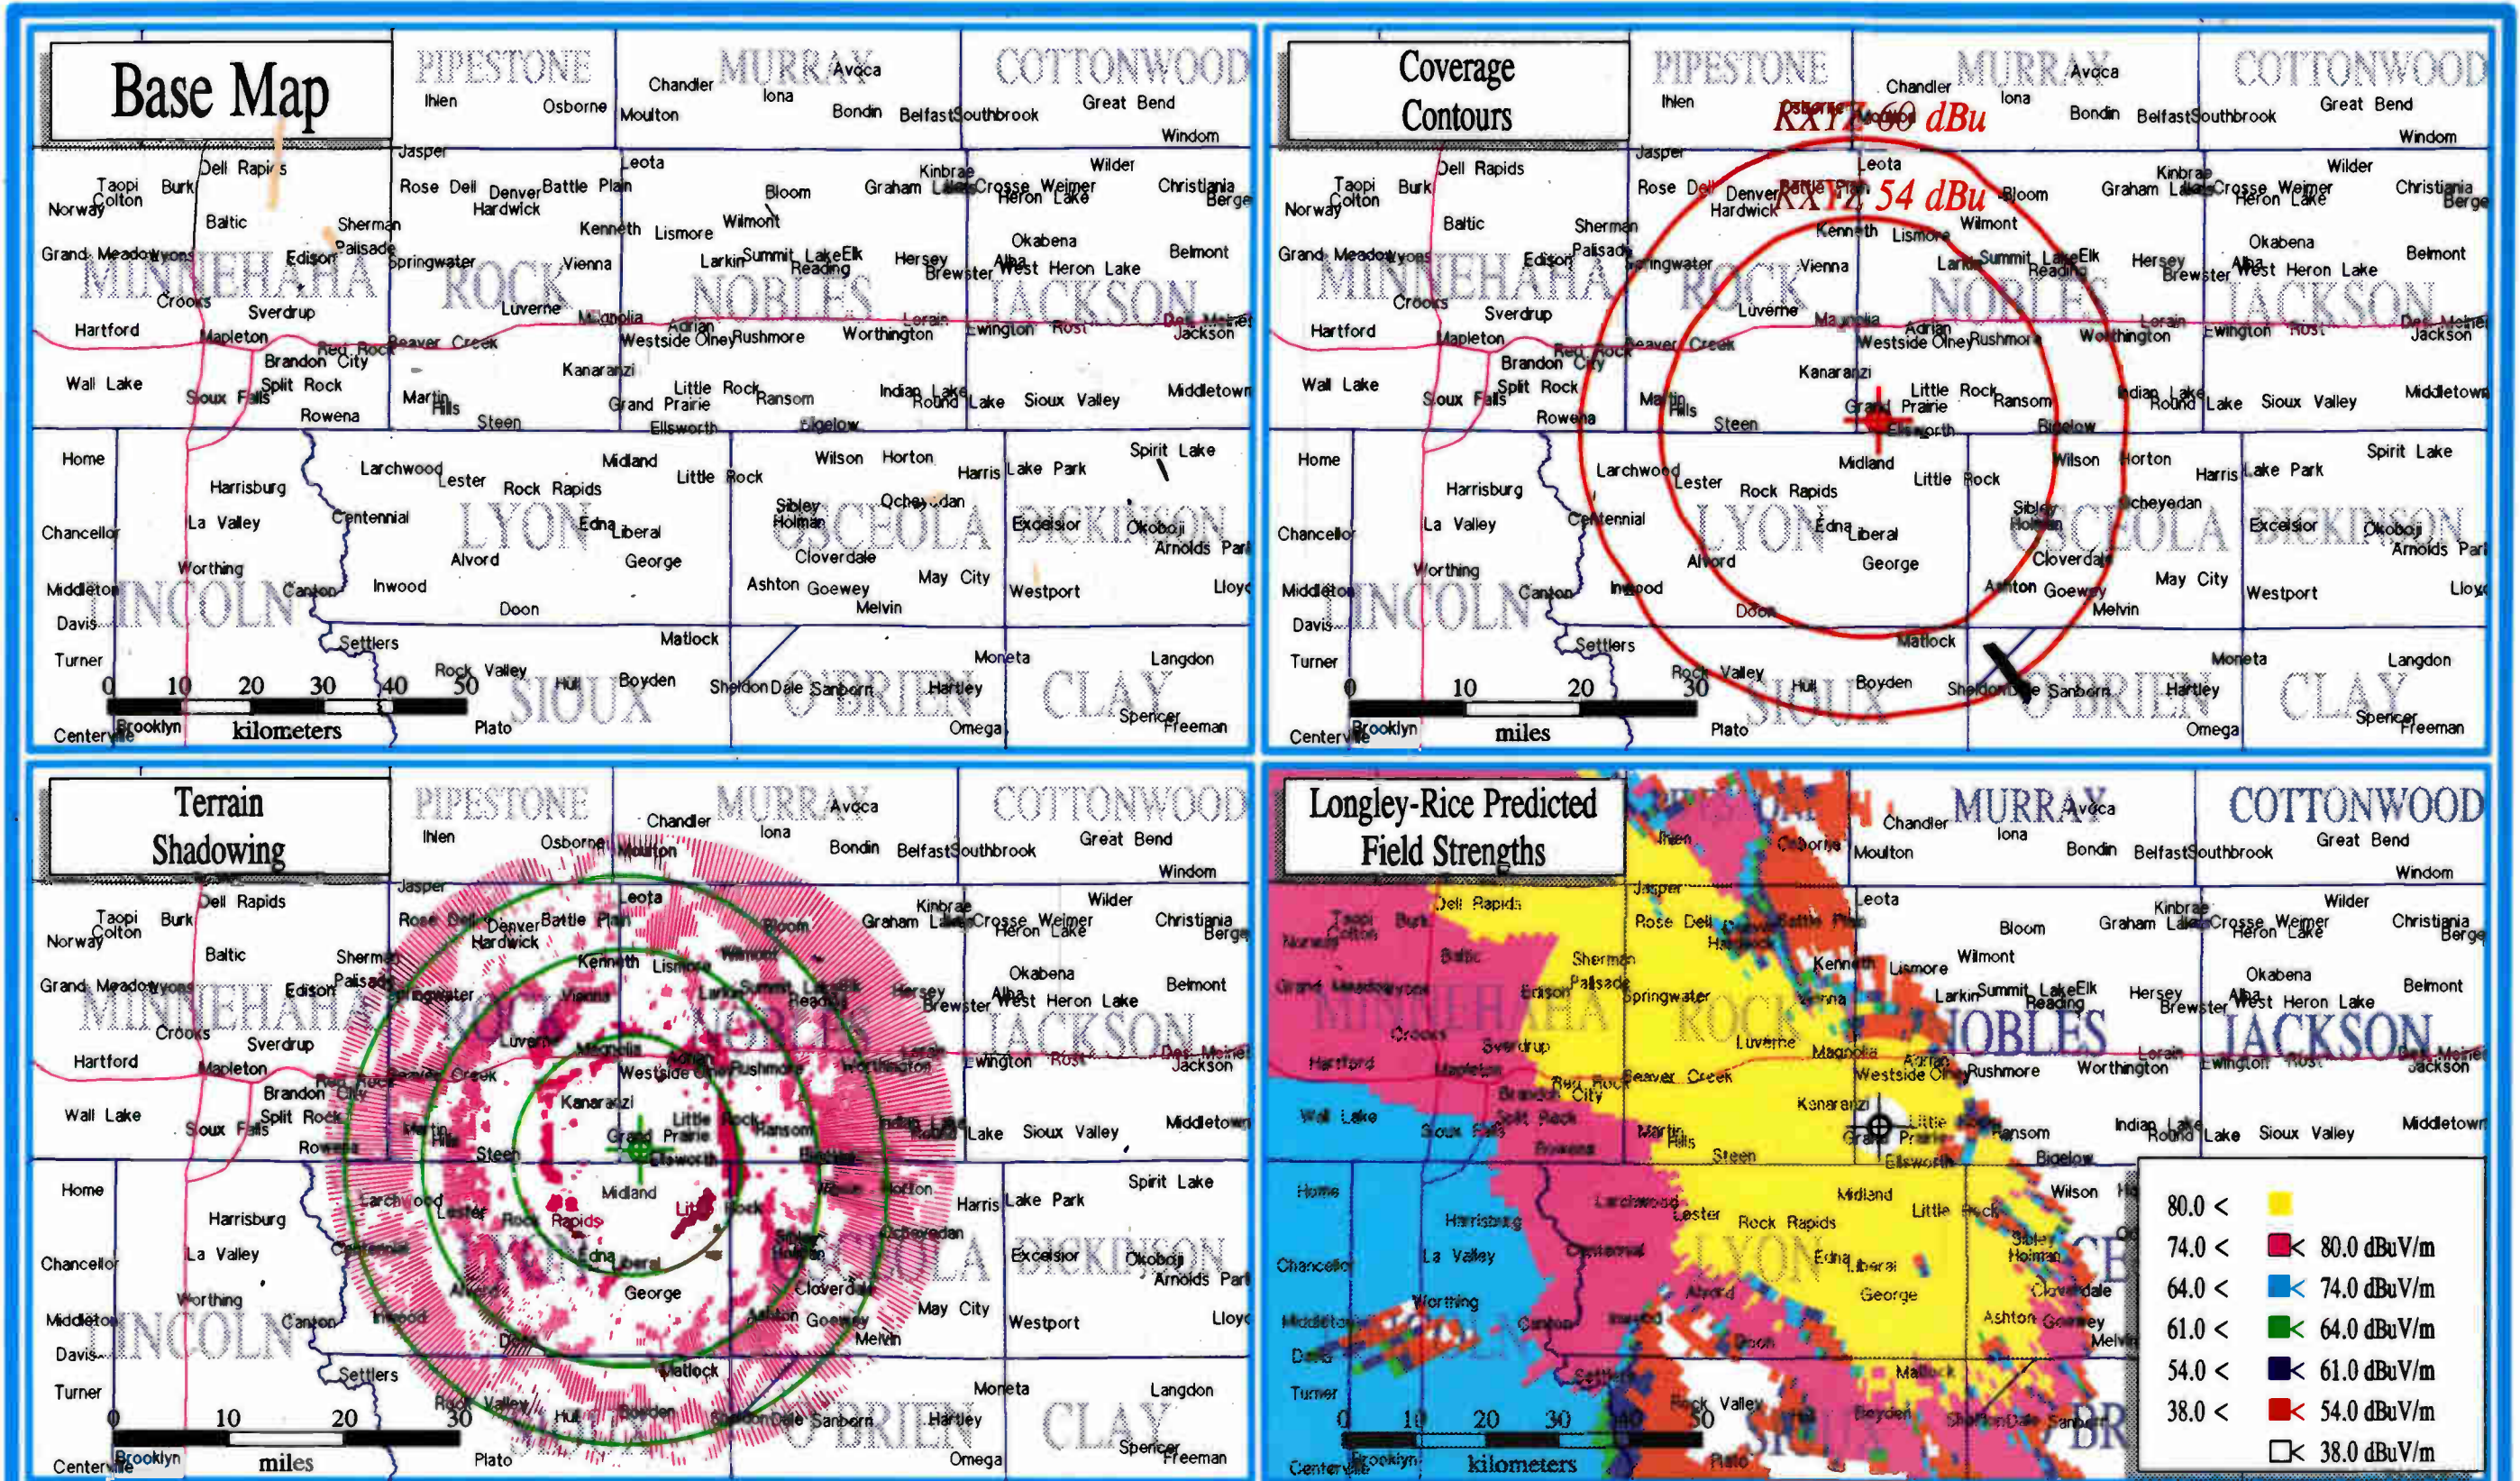

Call the Dataworld Sales Department for information on these mapping services
or any special requests you may have.

Call Dataworld: 1-800-368-5754
(301) 652-8822
fax (301) 656-5341