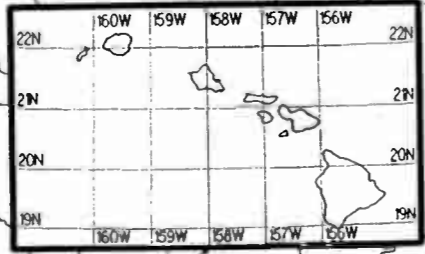

Night AM 700 kHz

Night AM 700 kHz

U.S. Clear Channel

Prepared by Dataworld
Copyright (c) 1996, Dataworld, Inc.

Night AM 700 kHz

Night AM 700 kHz