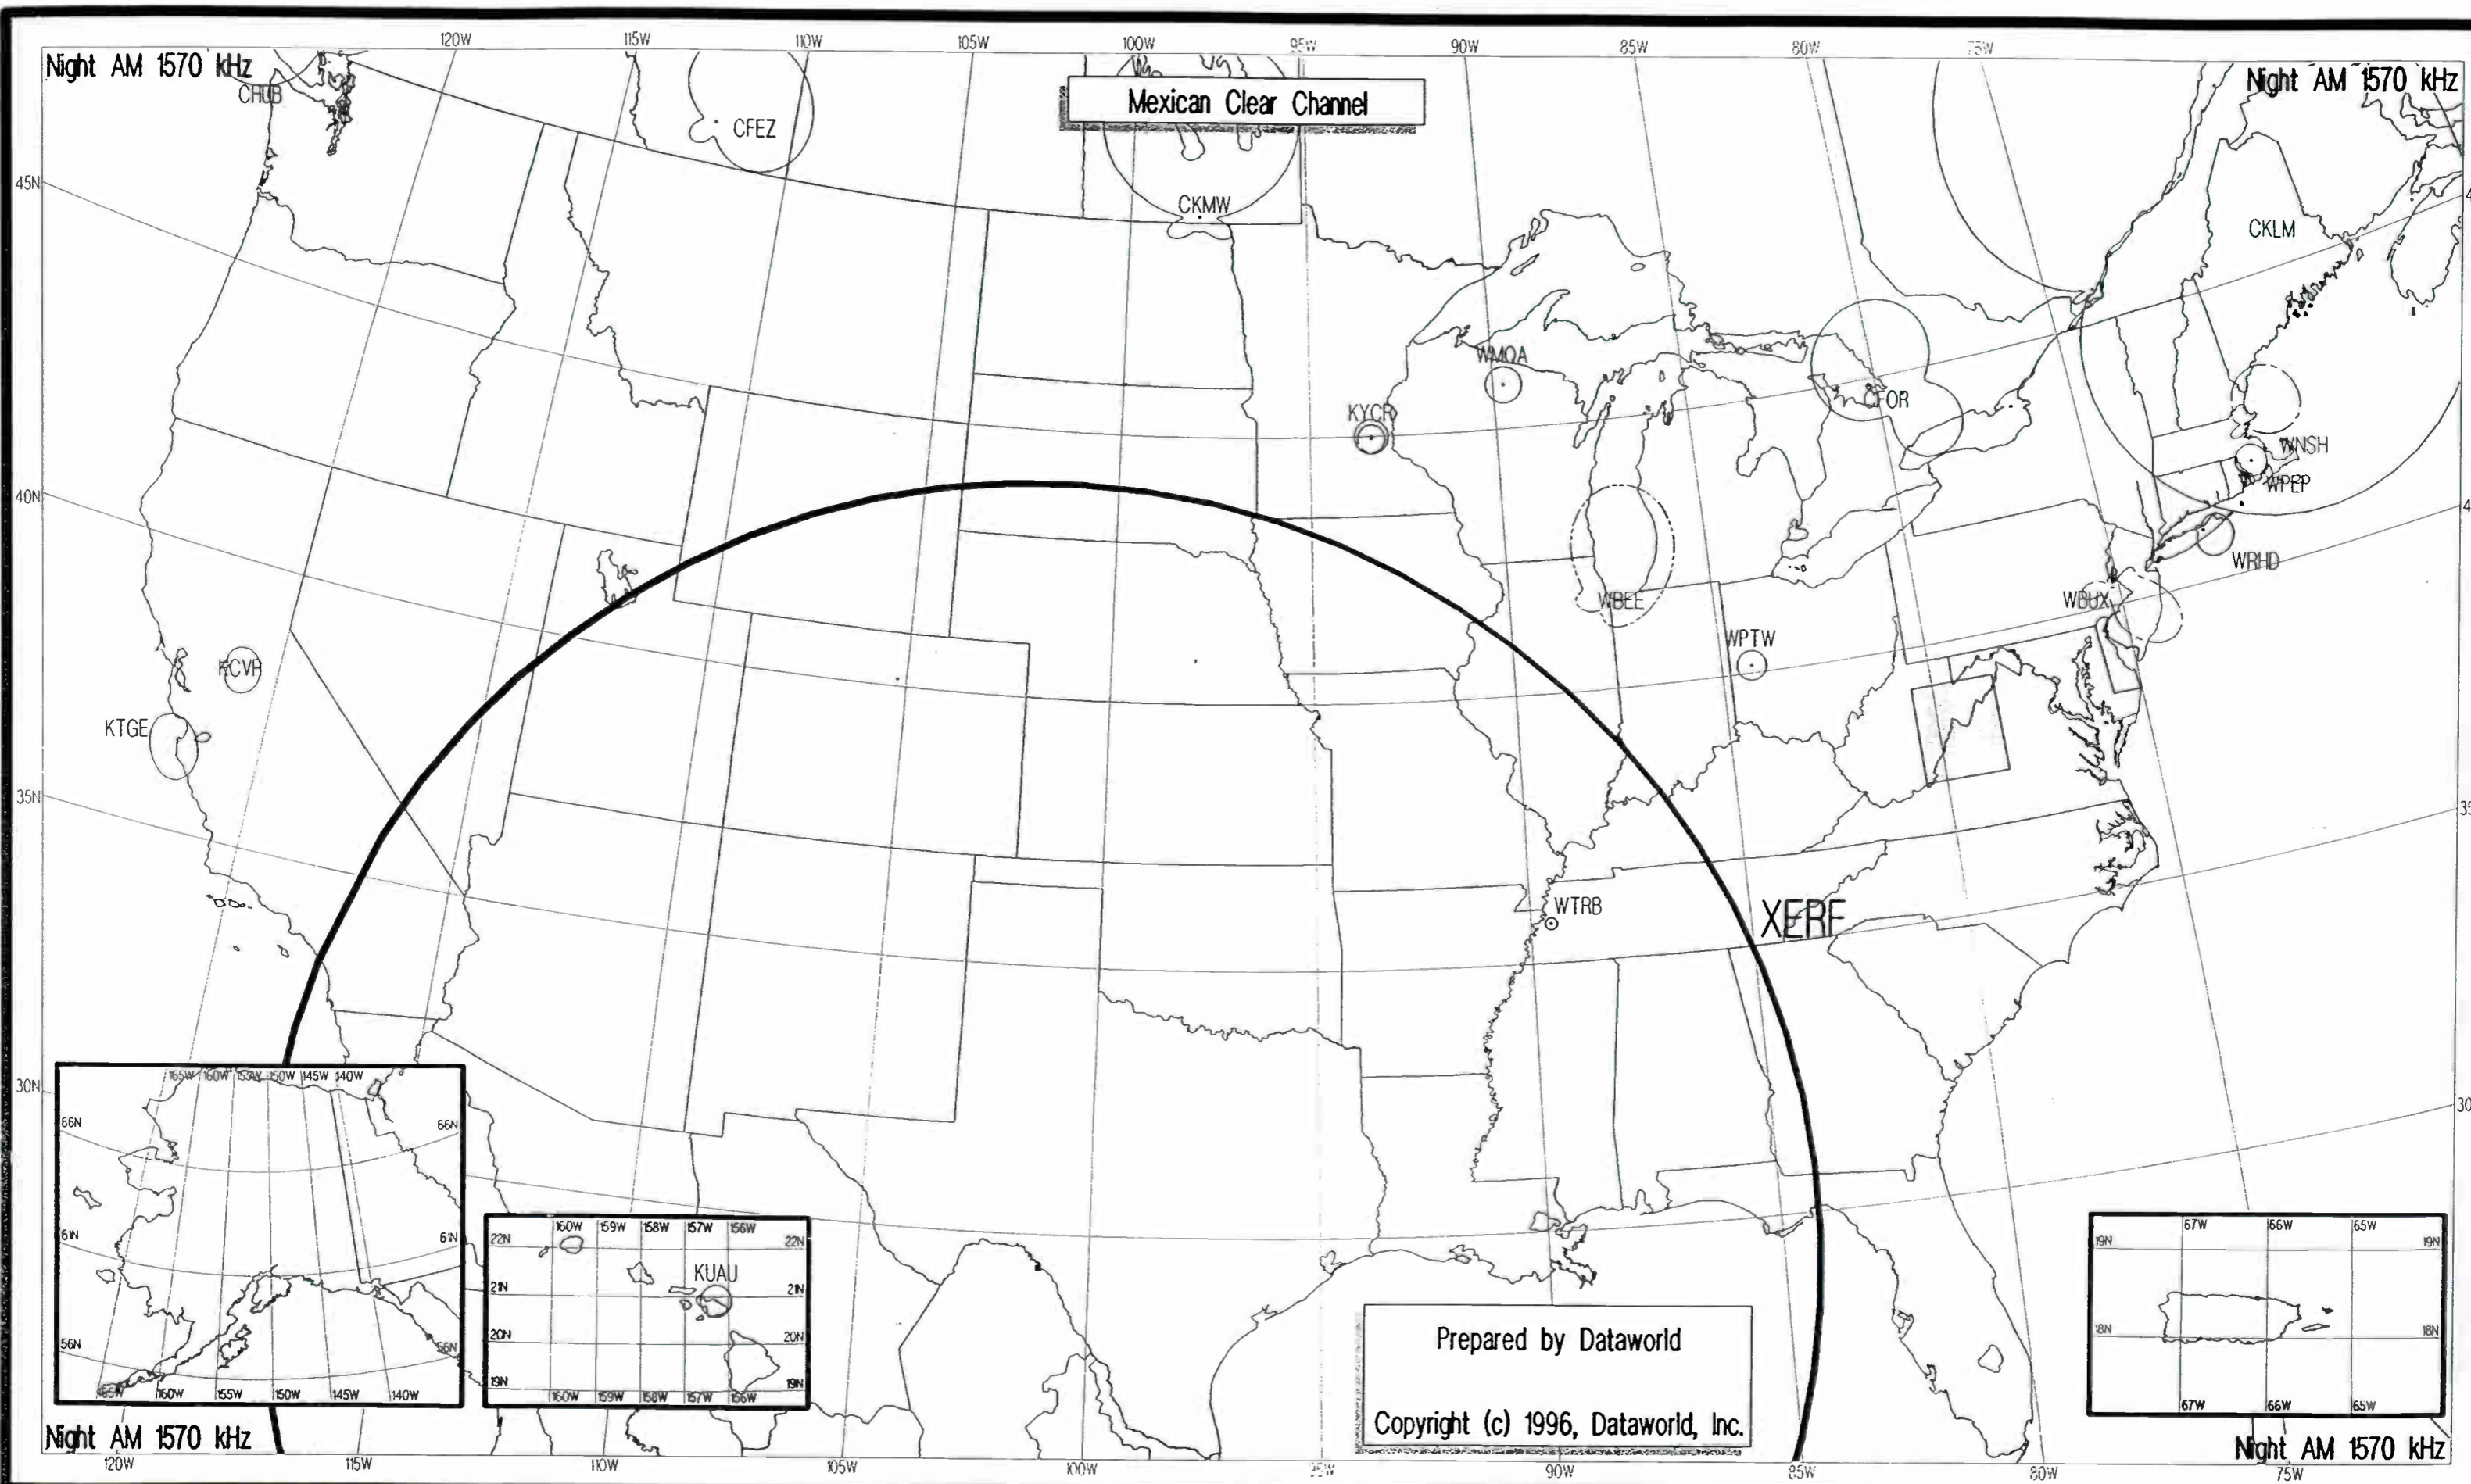

Night AM 1570 kHz

Mexican Clear Channel

Night AM 1570 kHz

Night AM 1570 kHz

Prepared by Dataworld
 Copyright (c) 1996, Dataworld, Inc.

Night AM 1580 kHz

Night AM 1580 kHz

Canadian Clear Channel