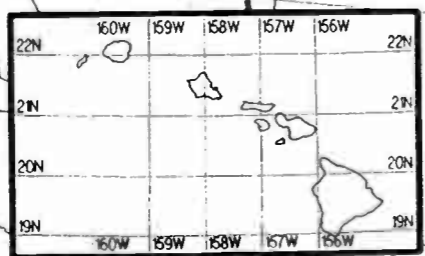

Day AM 810 kHz

U.S. Clear Channel

Day AM 810 kHz

Day AM 810 kHz

Prepared by Dataworld
 Copyright (c) 1996, Dataworld, Inc.

Night AM 820 kHz

Night AM 820 kHz

U.S. Clear Channel