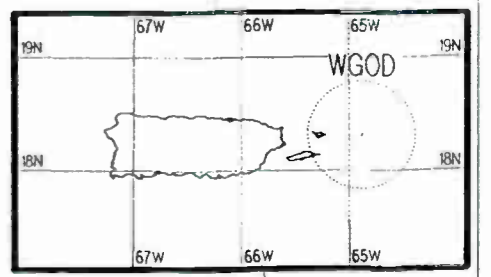

Night AM 1640 kHz

Night AM 1640 kHz

U.S. Expanded Band

Prepared by Dataworld
Copyright (c) 1996, Dataworld, Inc.

Night AM 1640 kHz

Night AM 1640 kHz