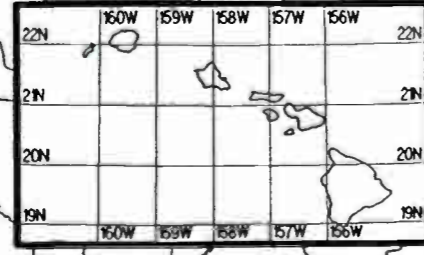

Day AM 910 kHz

Prepared by Dataworld
 Copyright (c) 1996, Dataworld, Inc.

Night AM 920 kHz

Night AM 920 kHz

Regional Channel

Prepared by Dataworld
 Copyright (c) 1996, Dataworld, Inc.

BELMOPAN

Night AM 920 kHz