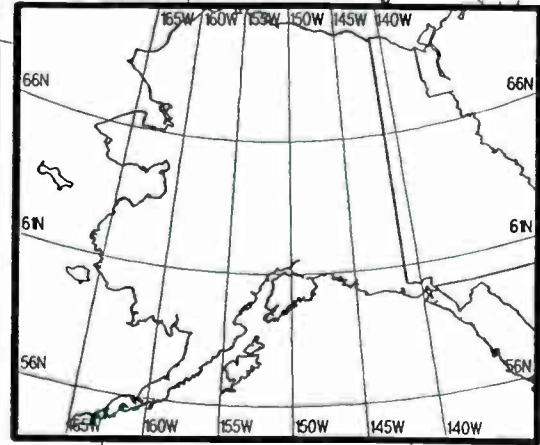

Night AM 860 kHz

Night AM 860 kHz

Prepared by Dataworld
 Copyright (c) 1996, Dataworld, Inc.

Day AM 860 kHz

Day AM 860 kHz

Canadian Clear Channel

Prepared by Dataworld
 Copyright (c) 1996, Dataworld, Inc.

Day AM 860 kHz