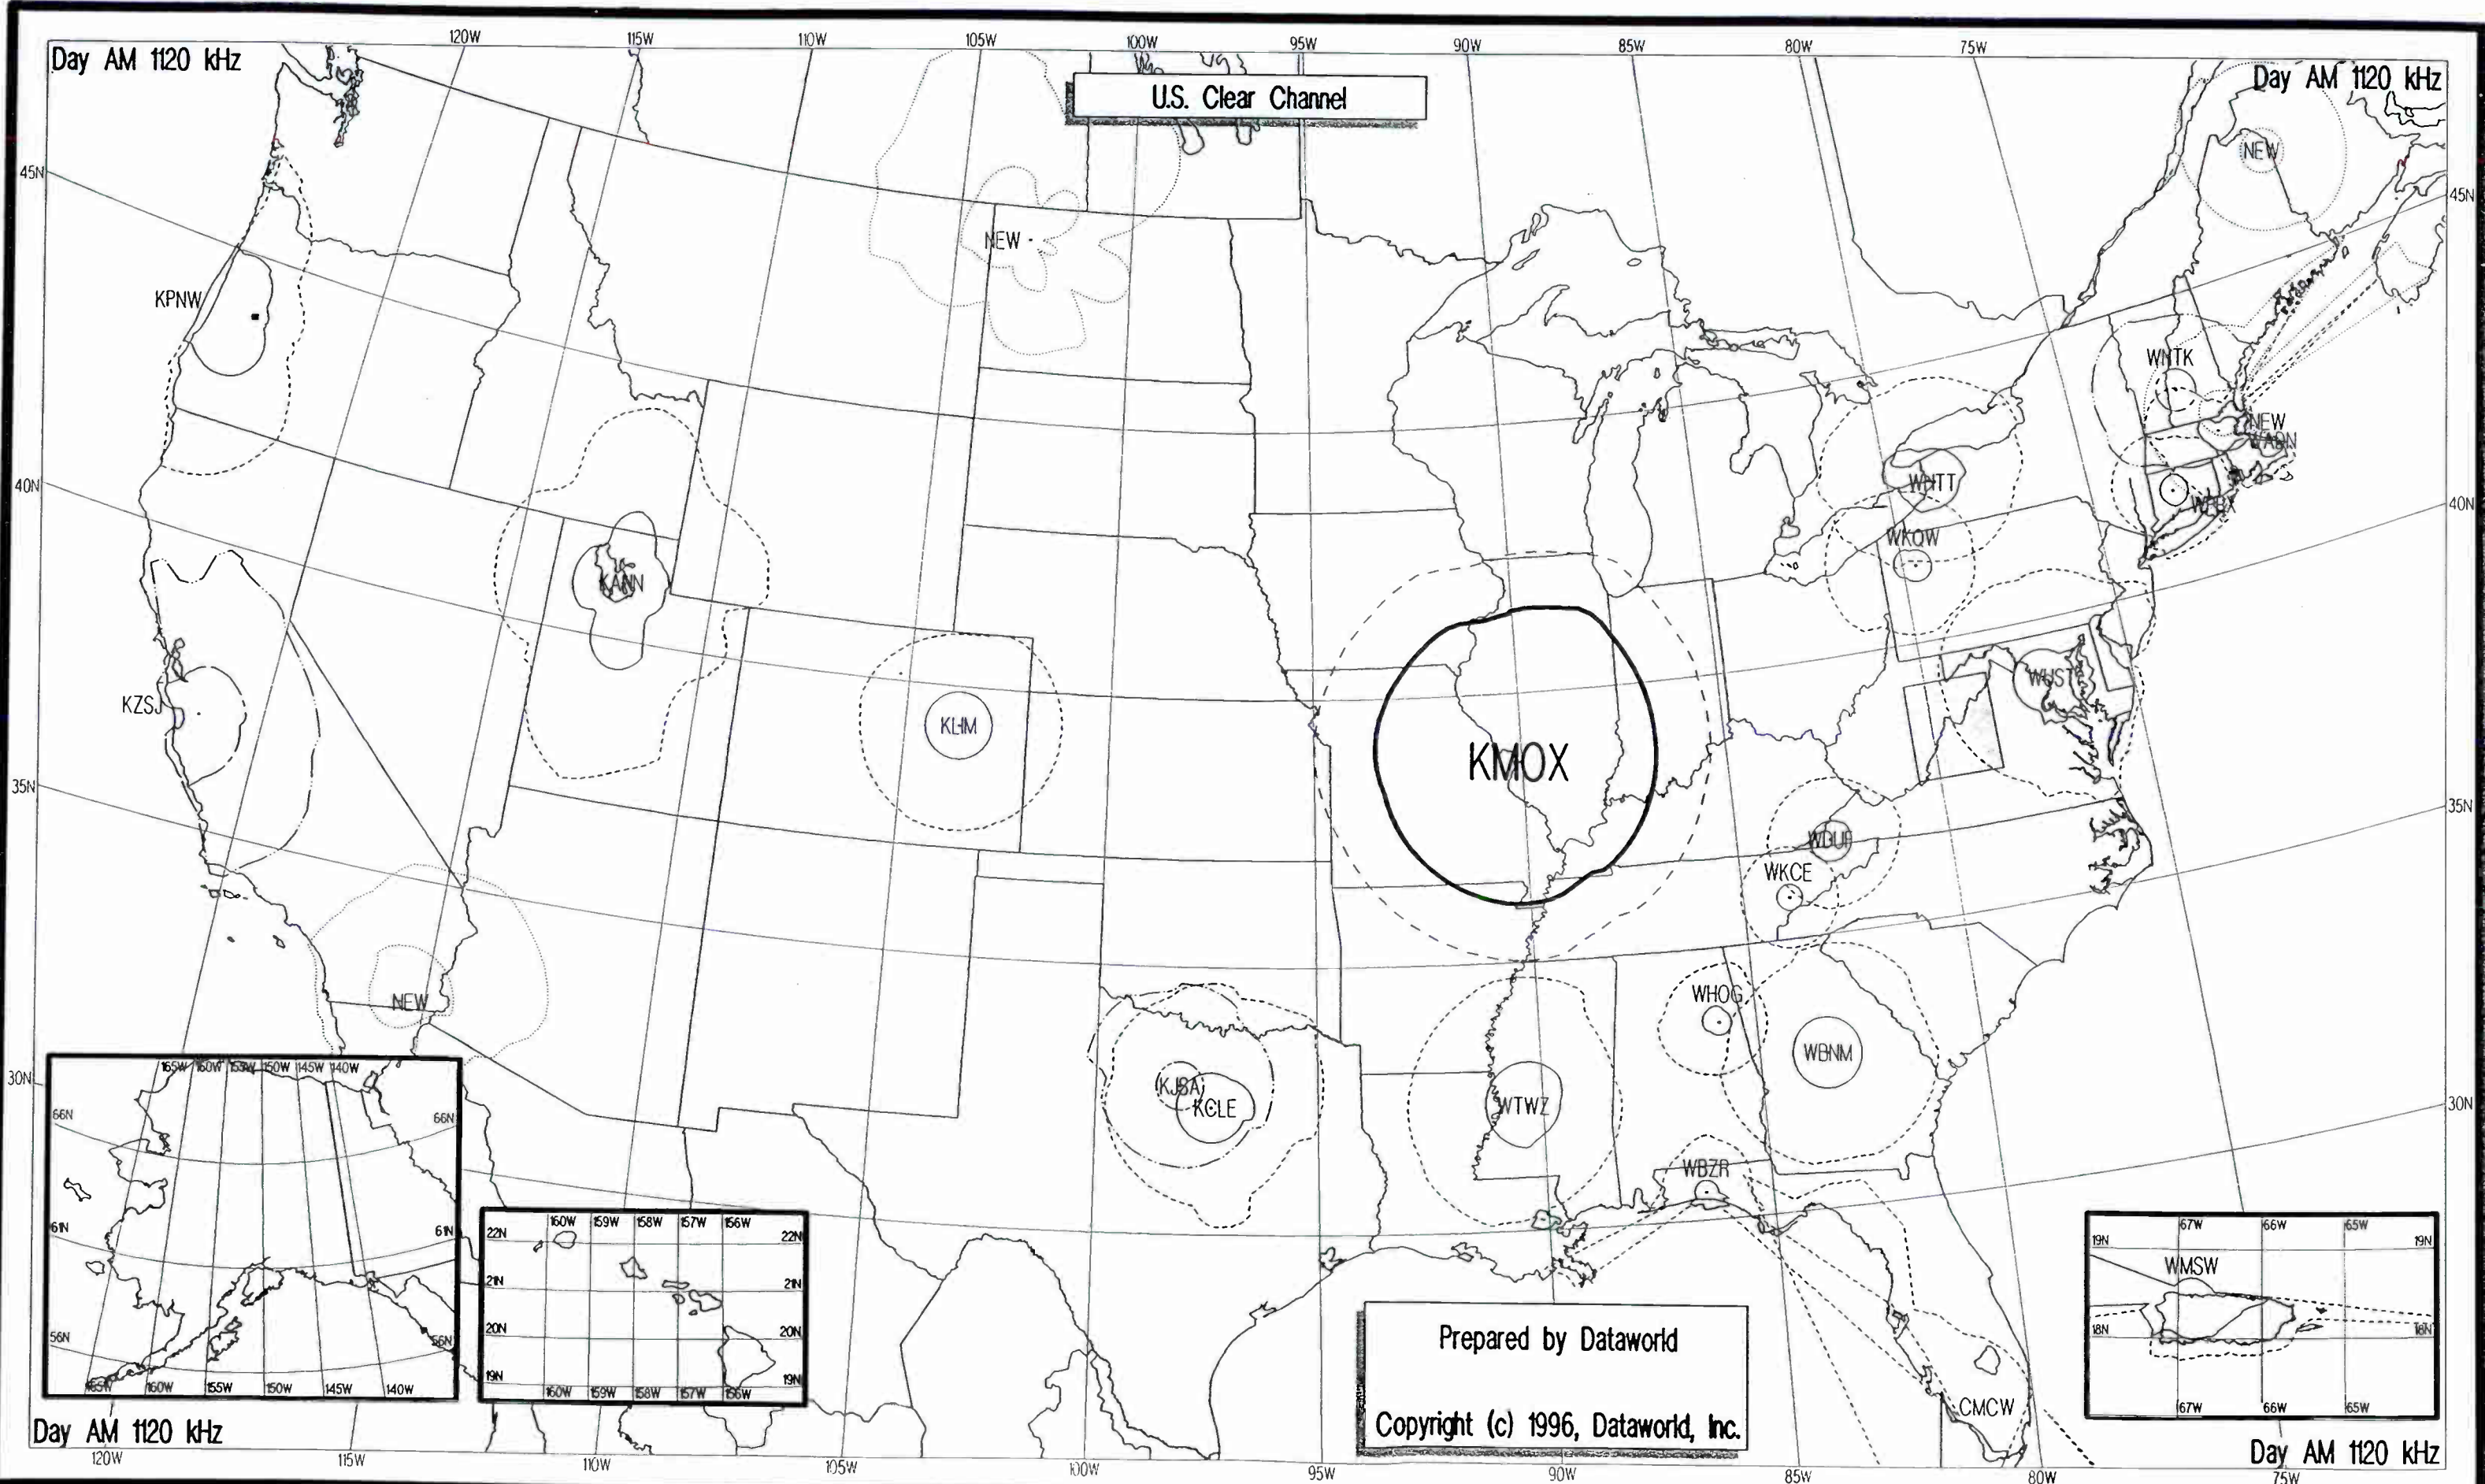

Day AM 1120 kHz

Day AM 1120 kHz

U.S. Clear Channel

Day AM 1120 kHz

Day AM 1120 kHz

Prepared by Dataworld
Copyright (c) 1996, Dataworld, Inc.