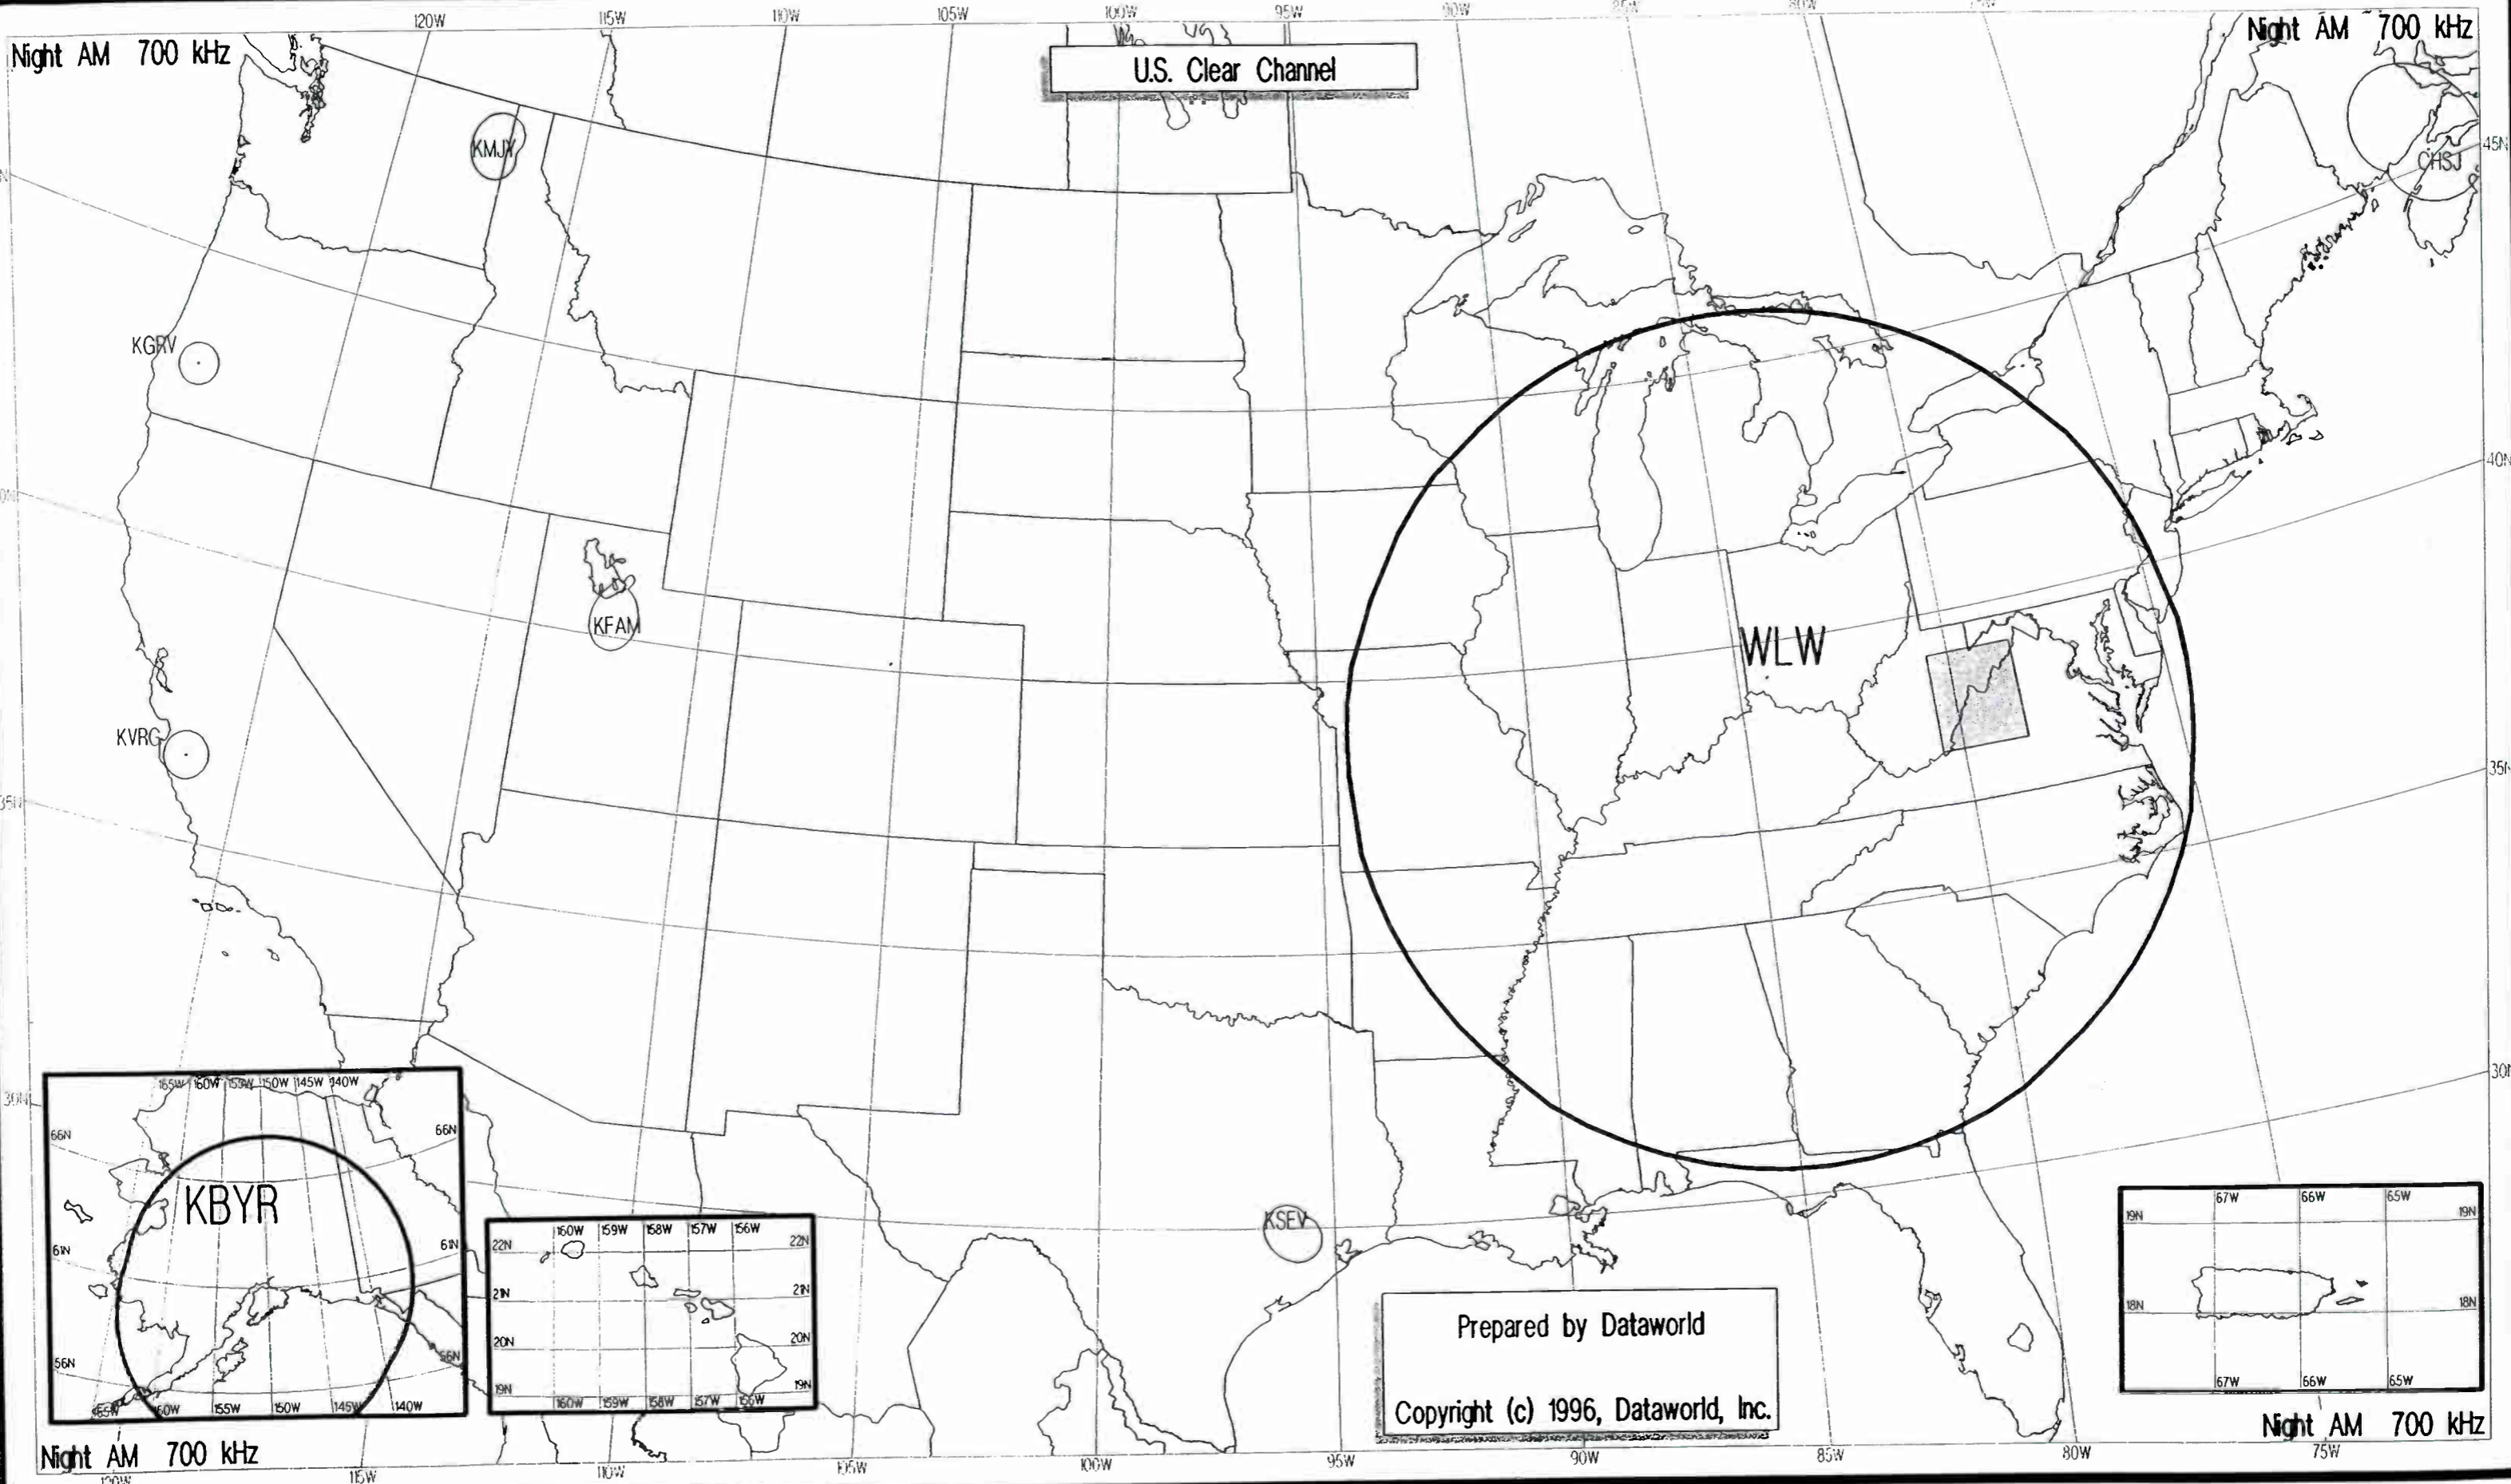

Night AM 700 kHz

Night AM 700 kHz

U.S. Clear Channel

Prepared by Dataworld
Copyright (c) 1996, Dataworld, Inc.

Night AM 700 kHz

Night AM 700 kHz