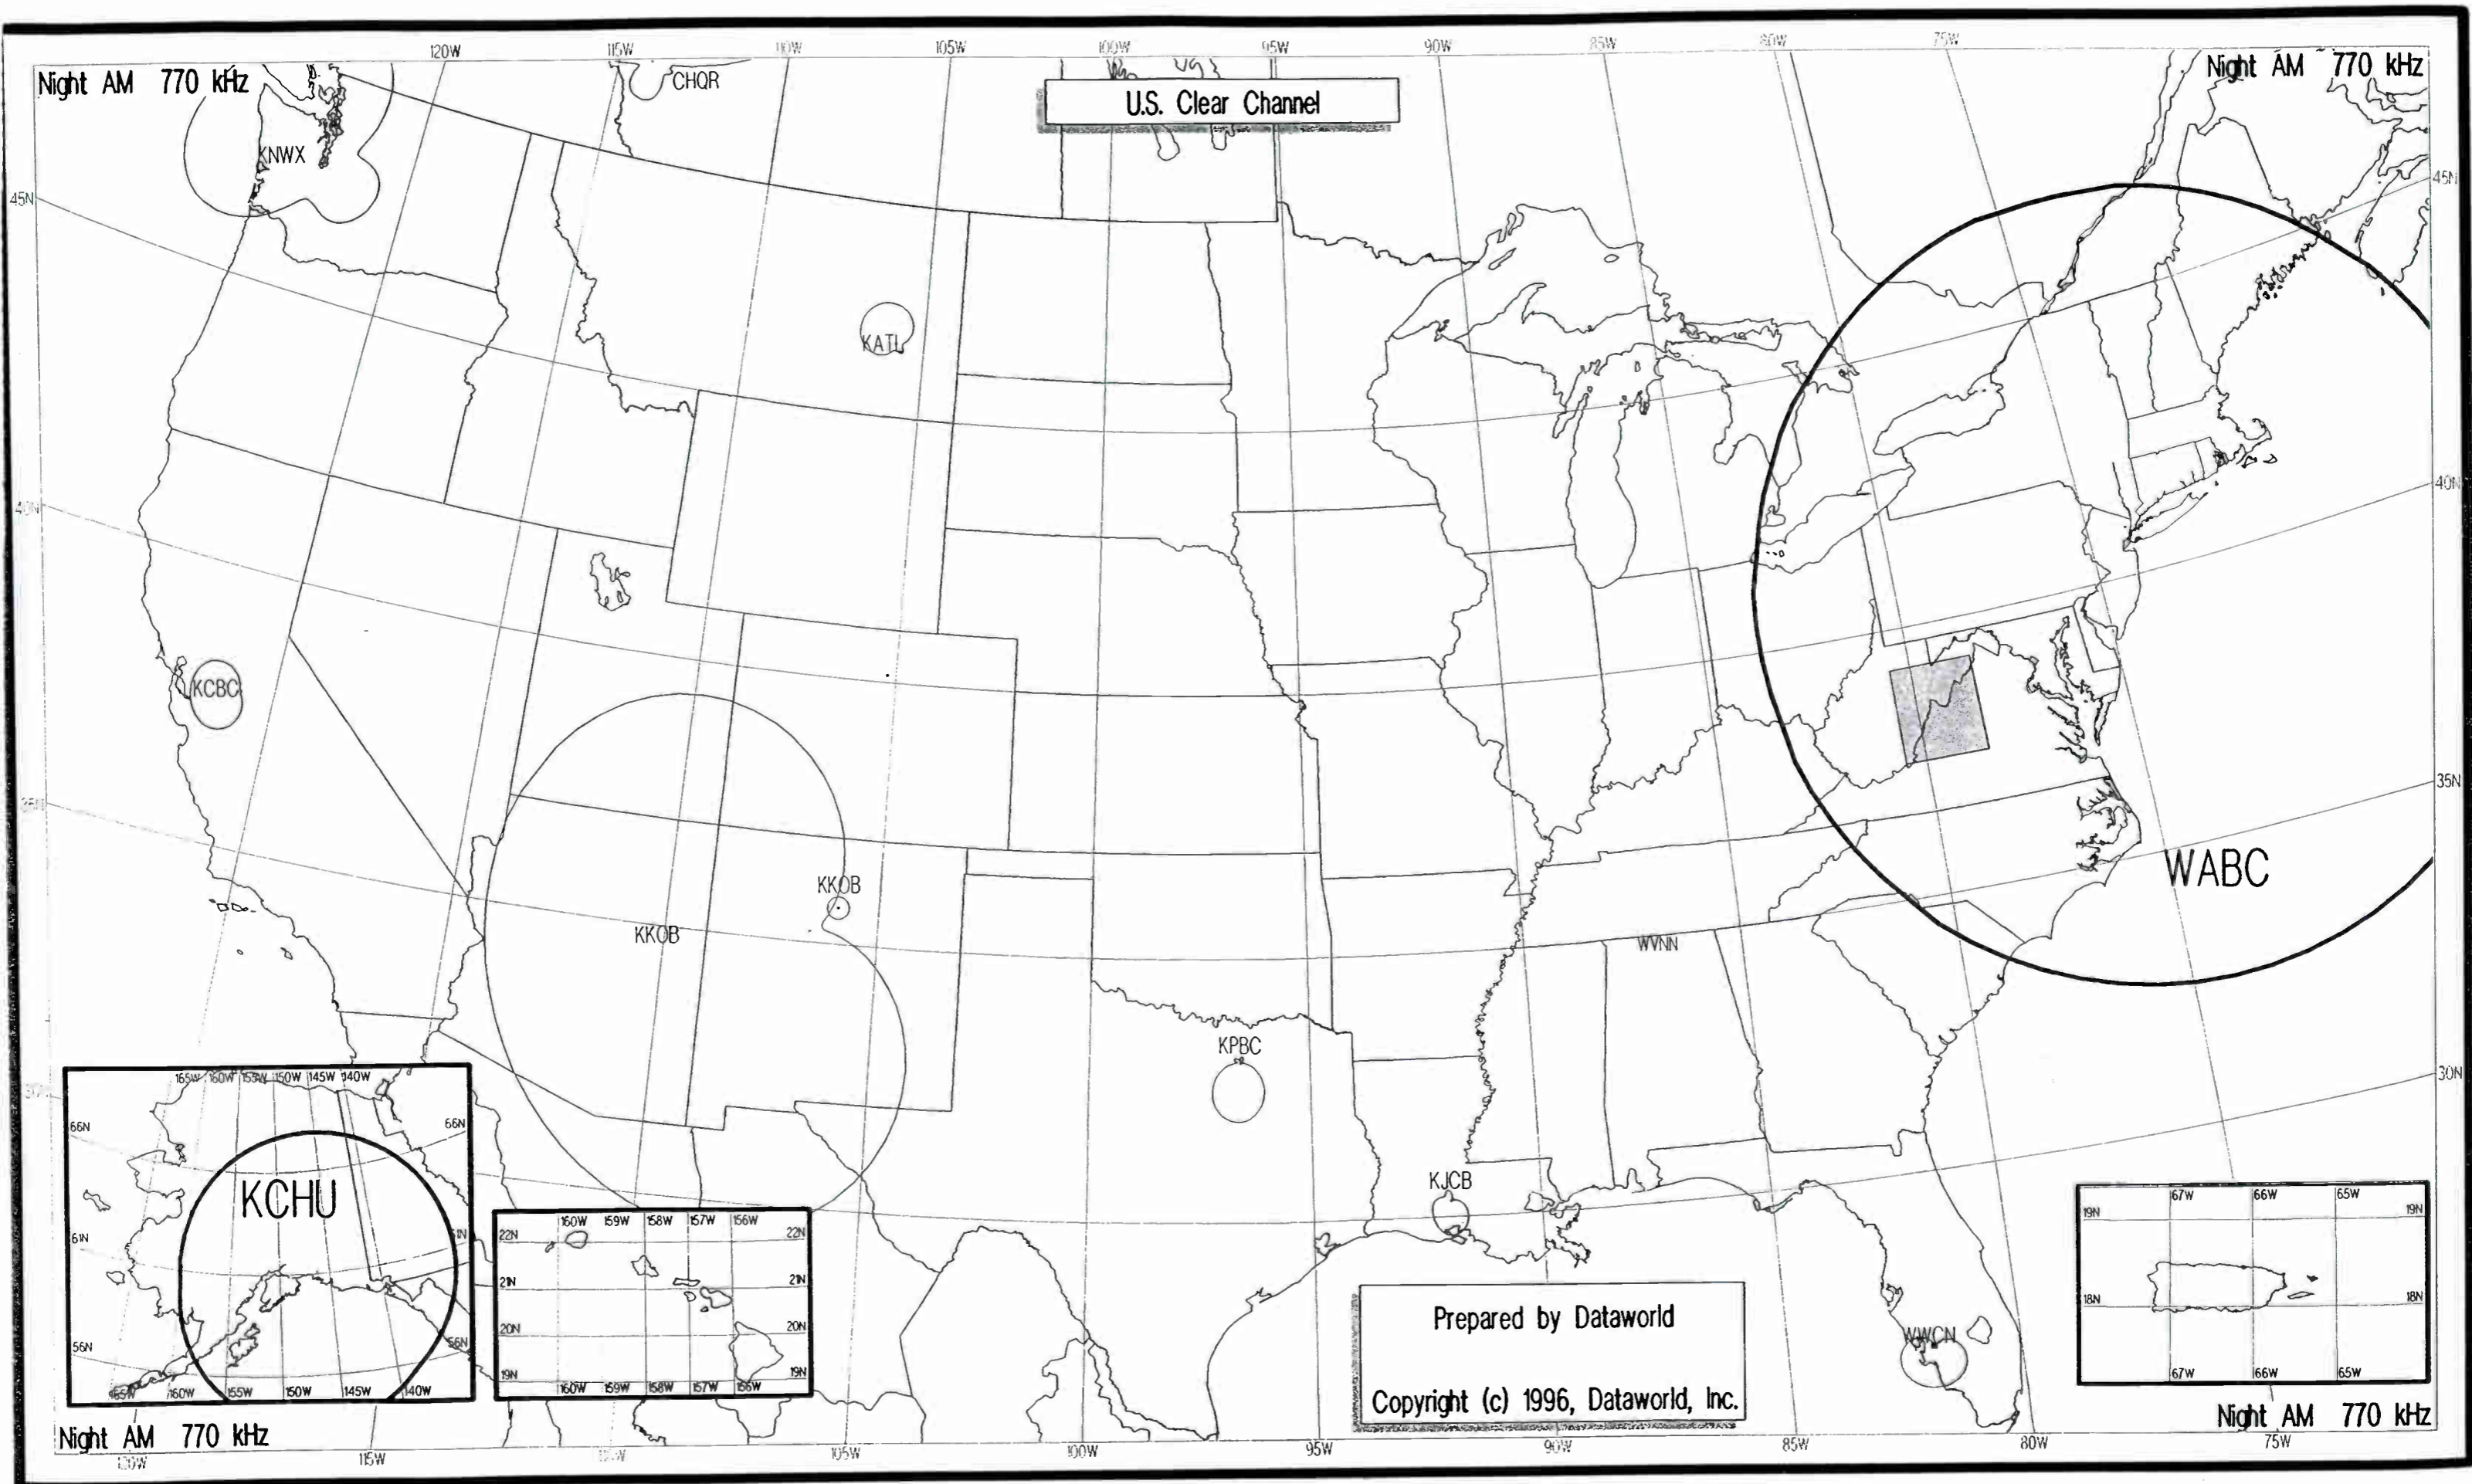

Night AM 770 kHz

Night AM 770 kHz

U.S. Clear Channel

WABC