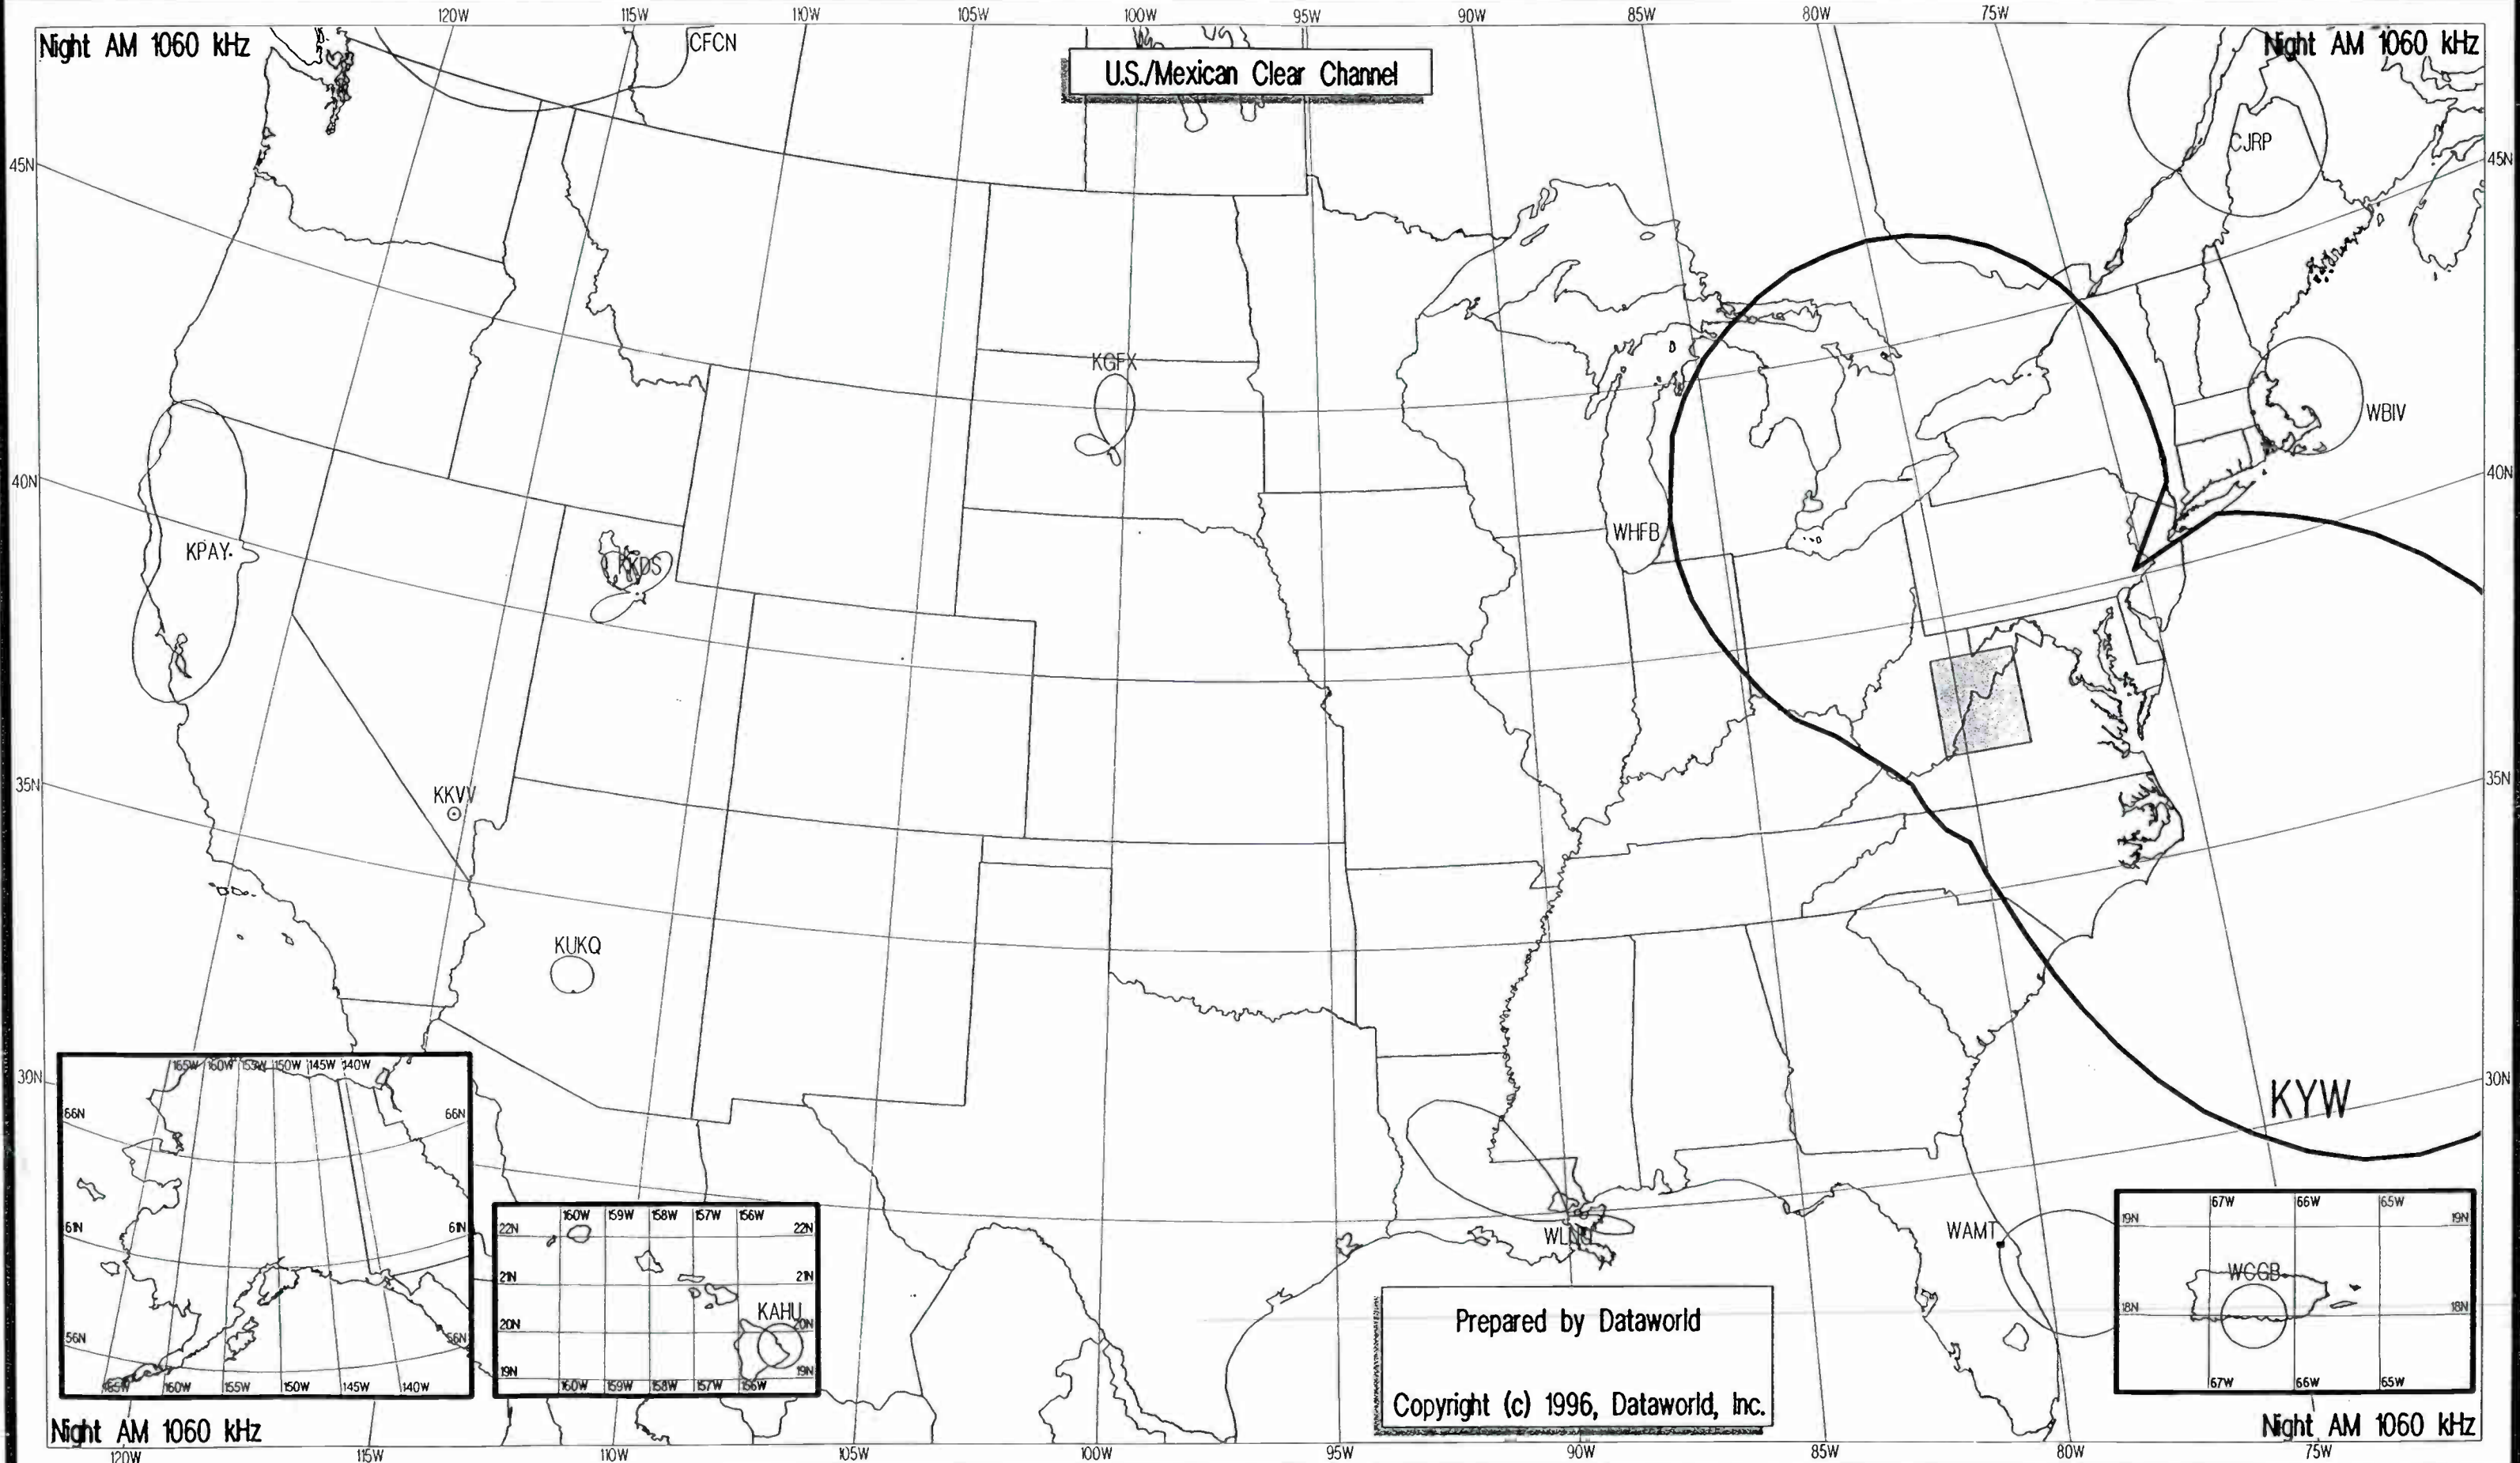

Night AM 1060 kHz

Night AM 1060 kHz

U.S./Mexican Clear Channel

Night AM 1060 kHz

Night AM 1060 kHz

Prepared by Dataworld
Copyright (c) 1996, Dataworld, Inc.