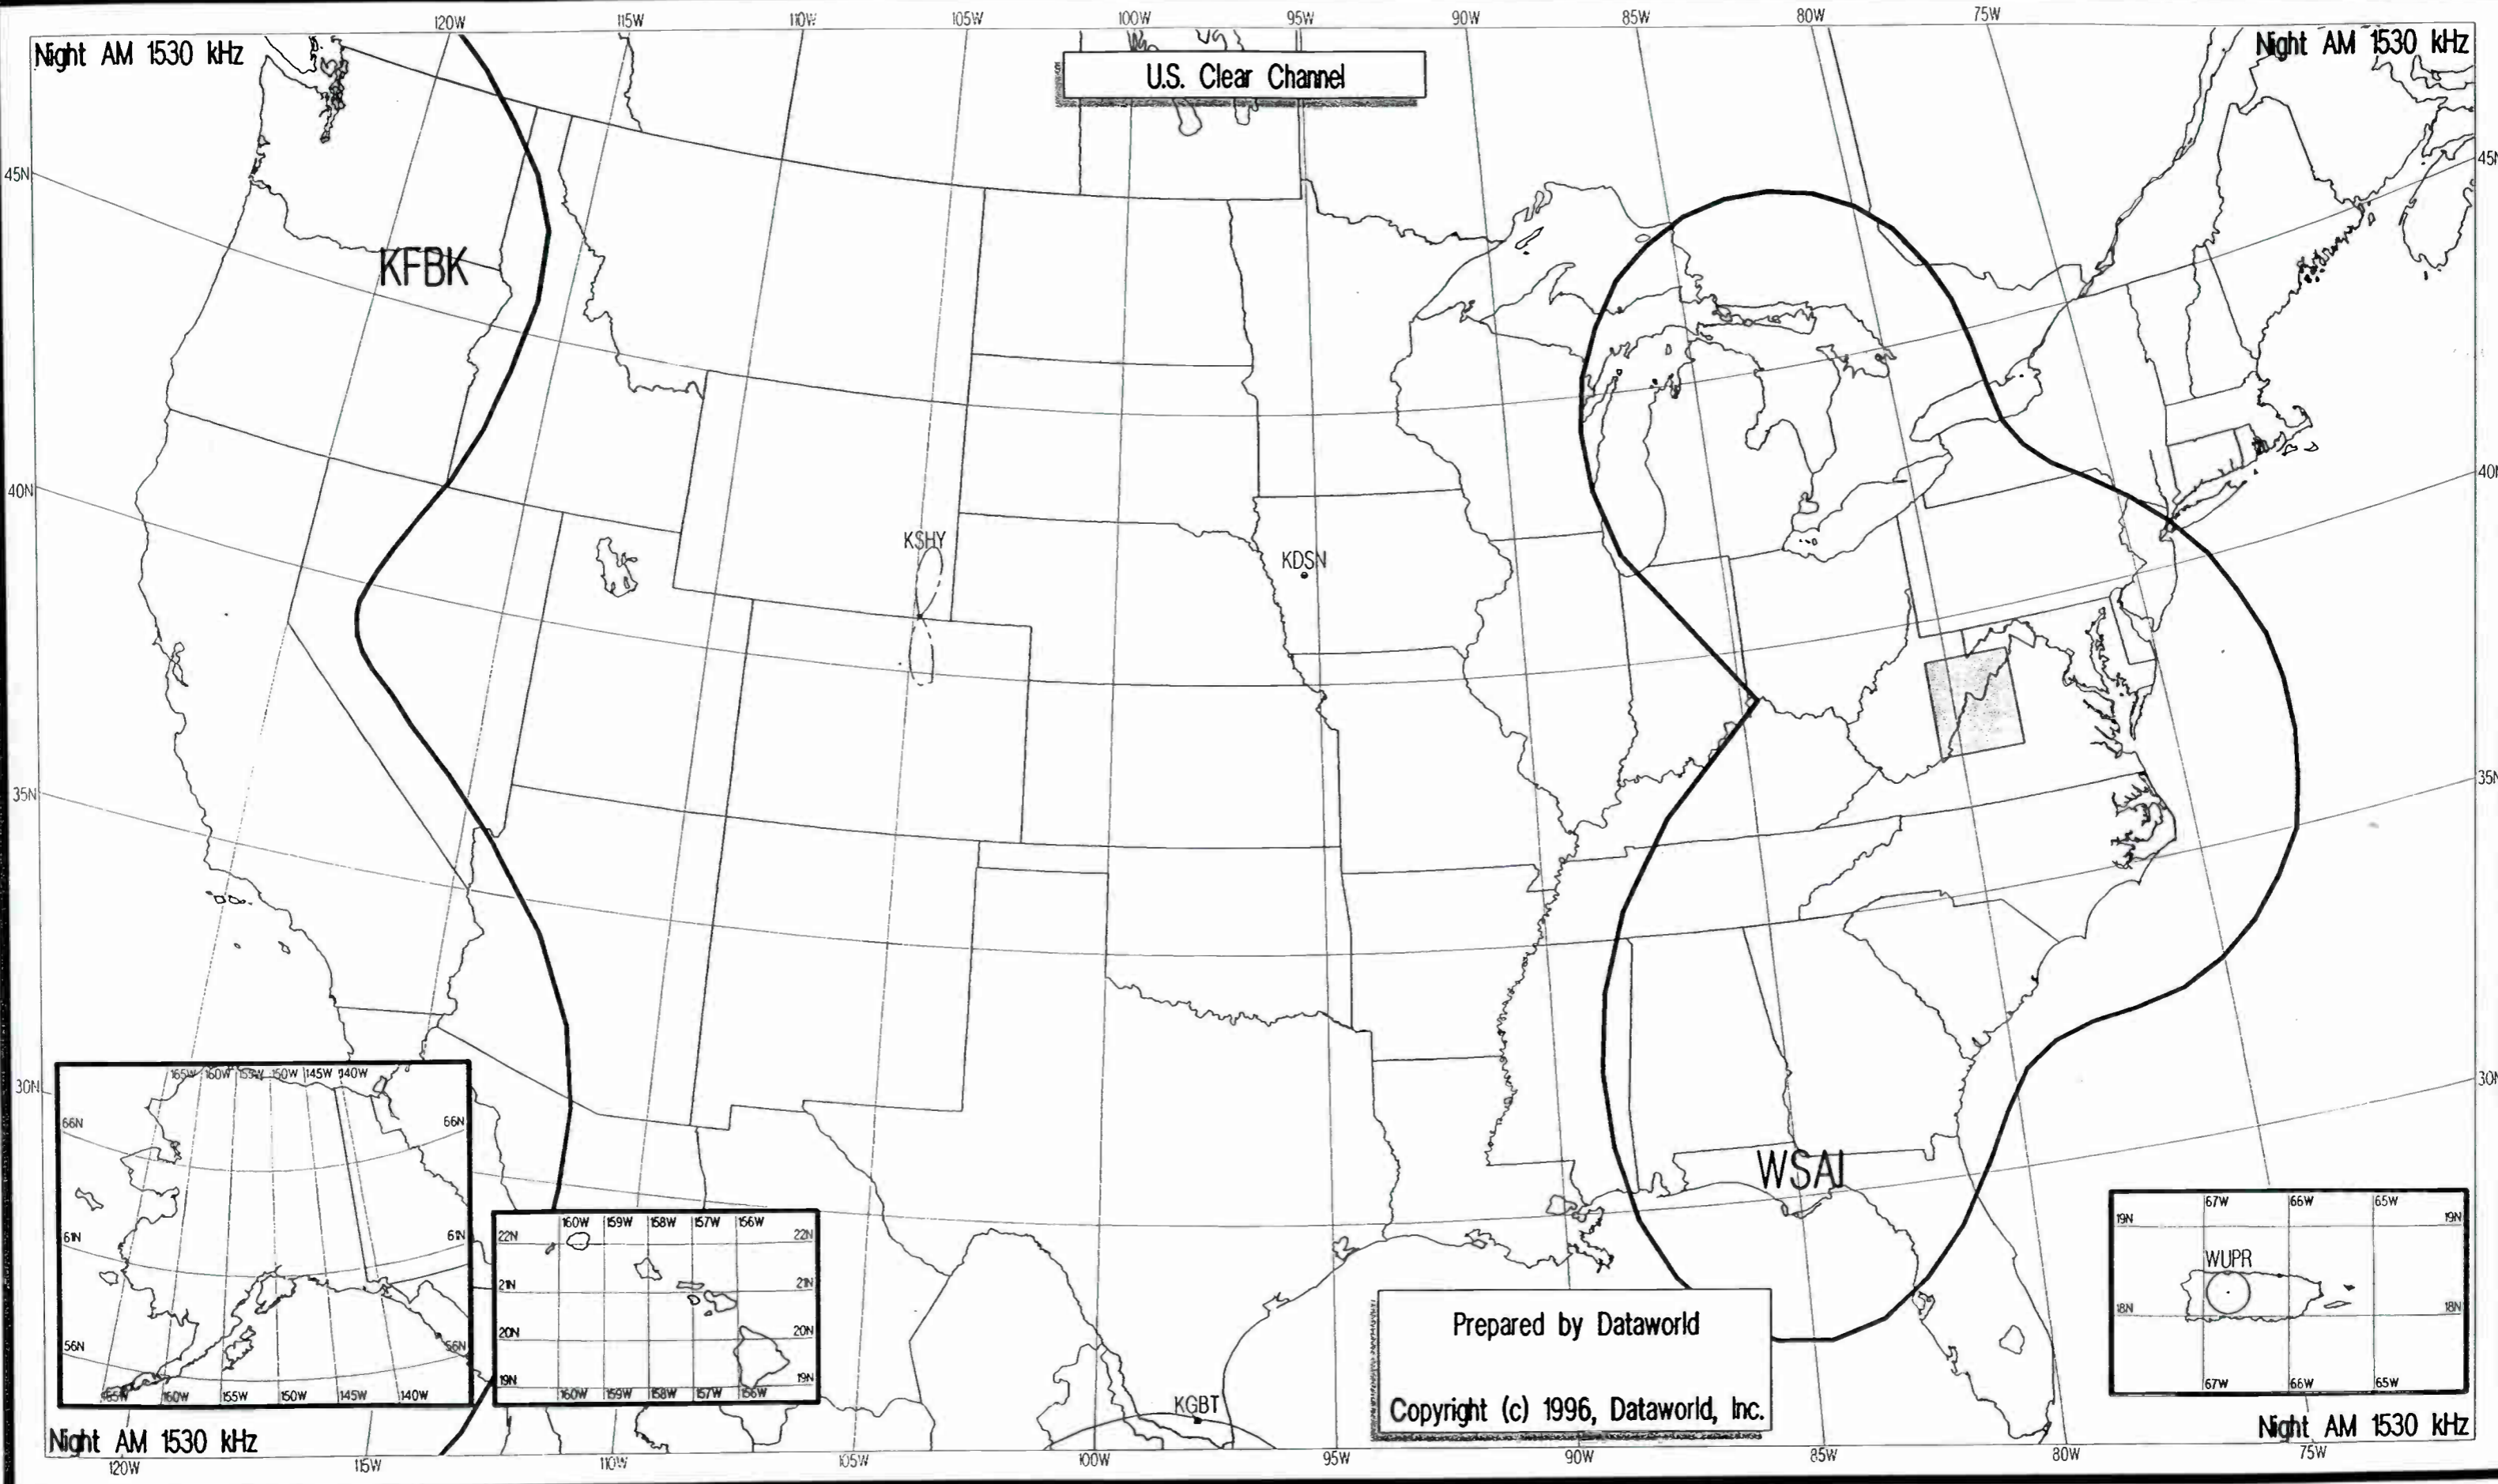

Night AM 1530 kHz

U.S. Clear Channel

Night AM 1530 kHz

Night AM 1530 kHz

Prepared by Dataworld

Copyright (c) 1996, Dataworld, Inc.

Night AM 1540 kHz

Night AM 1540 kHz