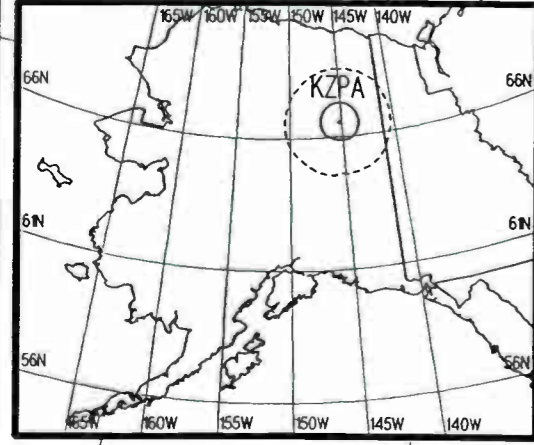

Prepared by Dataworld
Copyright (c) 1996, Dataworld, Inc.

Day AM 900 kHz

Day AM 900 kHz

CKBI

Mexican Clear Channel

Day AM 900 kHz

Day AM 900 kHz

Prepared by Dataworld
 Copyright (c) 1996, Dataworld, Inc.