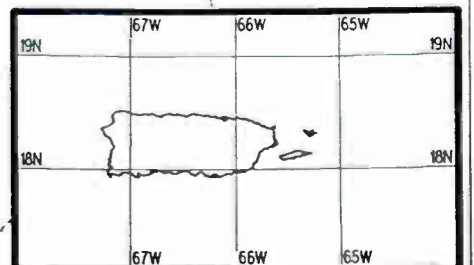

KGOL

Prepared by Dataworld
 Copyright (c) 1996, Dataworld, Inc.

Night AM 1180 kHz

Night AM 1180 kHz

Day AM 1180 kHz

Day AM 1180 kHz

U.S. Clear Channel

Prepared by Dataworld
 Copyright (c) 1996, Dataworld, Inc.