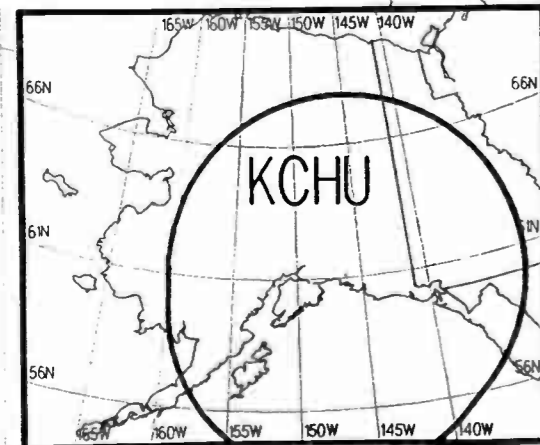

Prepared by Dataworld
Copyright (c) 1996, Dataworld, Inc.

Night AM 770 kHz

Night AM 770 kHz