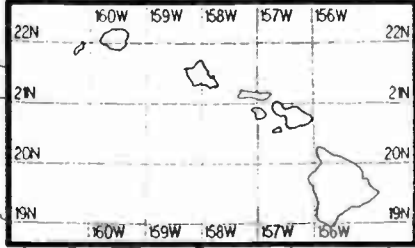

Night AM 560 kHz

Night AM 560 kHz

Regional Channel

Prepared by Dataworld
Copyright (c) 1996, Dataworld, Inc.

Night AM 560 kHz

Night AM 560 kHz