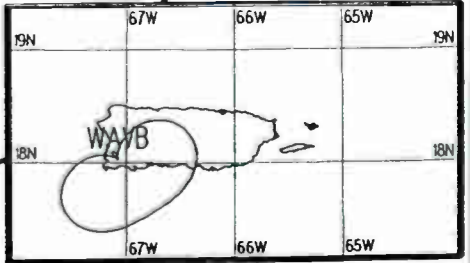

WLAC

KNSE

KFNN

WJLB

WNLG

NEW C

Prepared by Dataworld
 Copyright (c) 1996, Dataworld, Inc.

Night AM 1510 kHz