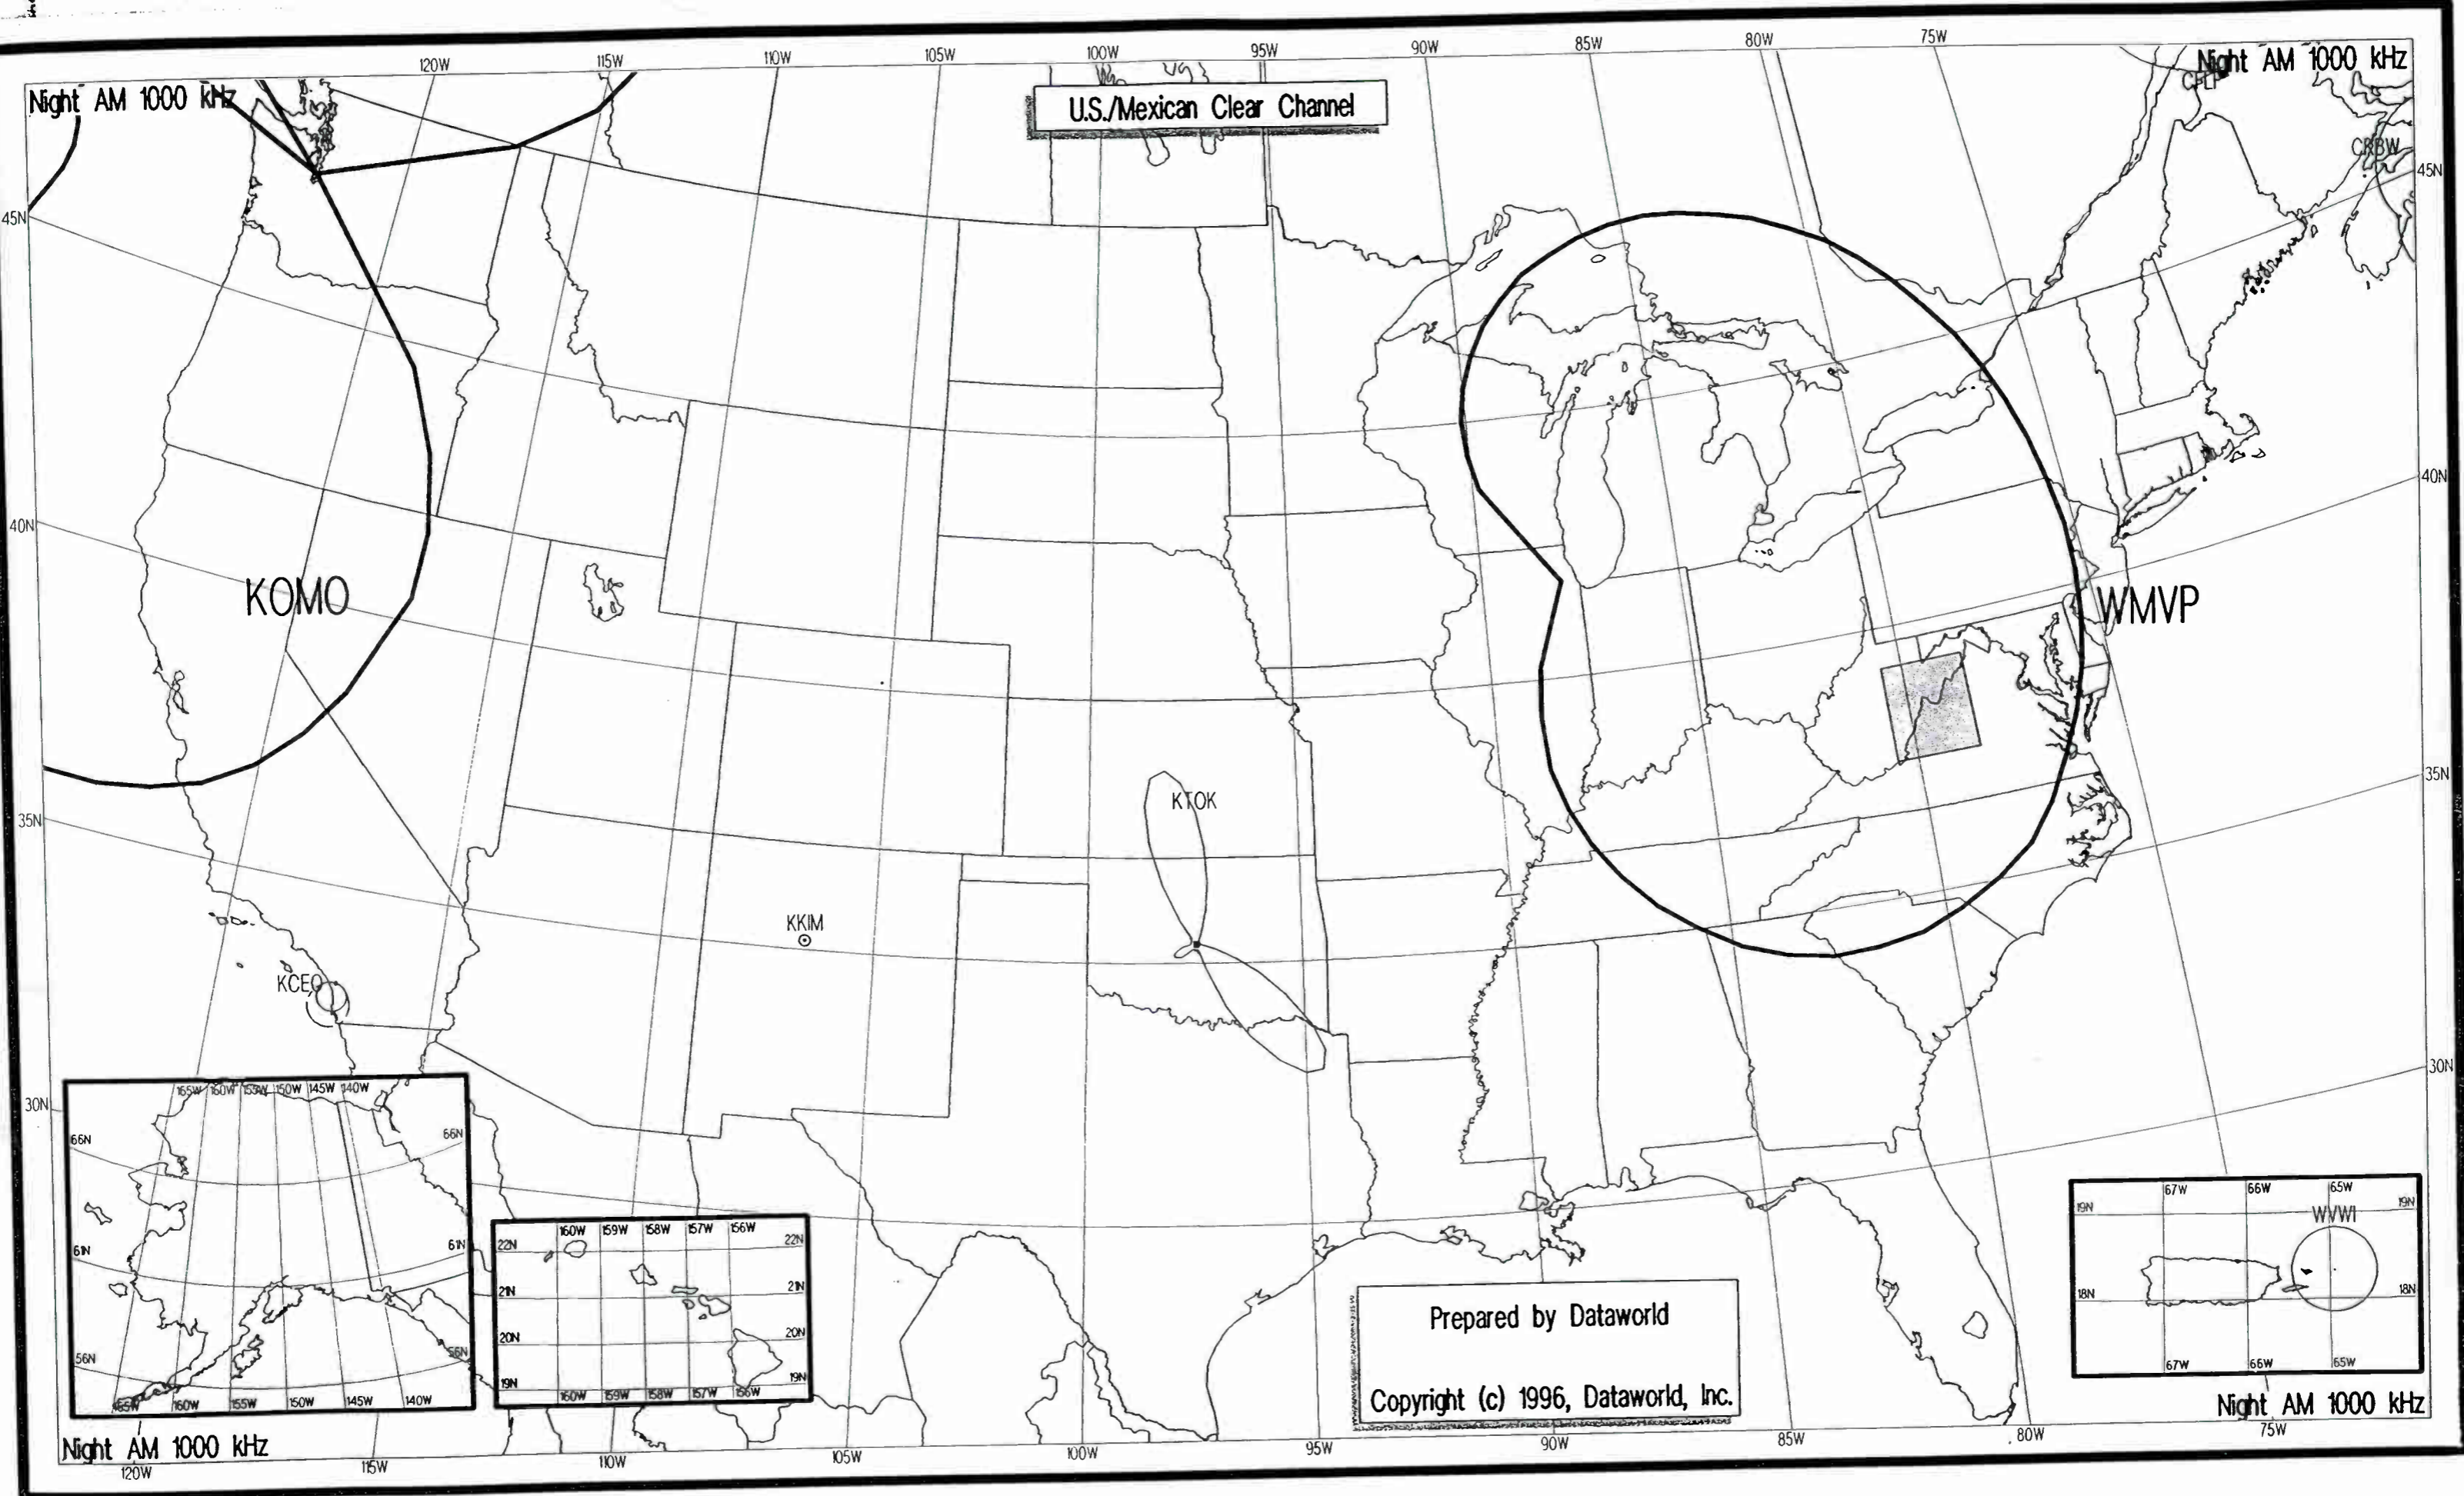

Regional Channel

Prepared by Dataworld
 Copyright (c) 1996, Dataworld, Inc.

Prepared by Dataworld
 Copyright (c) 1996, Dataworld, Inc.

Night AM 1000 kHz

U.S./Mexican Clear Channel

Night AM 1000 kHz

KOMO

WMVP