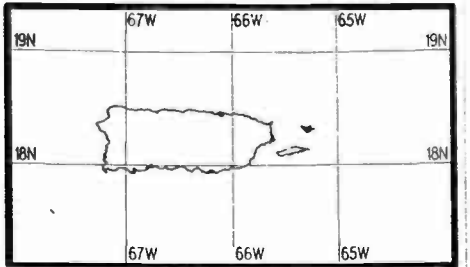

Day AM 660 kHz

Day AM 660 kHz

U.S. Clear Channel

Day AM 660 kHz

Day AM 660 kHz

Prepared by Dataworld
Copyright (c) 1996, Dataworld, Inc.