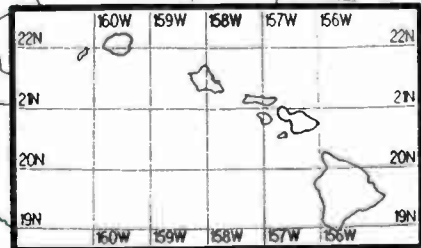

Night AM 710 kHz

Night AM 710 kHz

U.S. Clear Channel

KIRO

WDSM

CKVM

CKRN

KFIA

KNUS

WHB

WOR

KMPC

KUET

KGNC

KEEL

WNTM

WAQI

XEPQ

KURY

Prepared by Dataworld
Copyright (c) 1996, Dataworld, Inc.

Night AM 710 kHz

Night AM 710 kHz