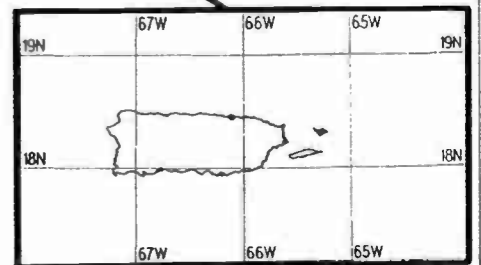

Night AM 660 kHz

Night AM 660 kHz

U.S. Clear Channel

WFAN

CMDC

Prepared by Dataworld

Copyright (c) 1996, Dataworld, Inc.

Night AM 660 kHz