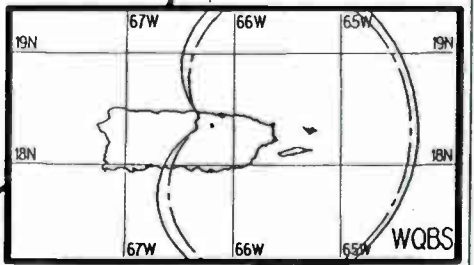

Night AM 870 kHz

Night AM 870 kHz

U.S. Clear Channel

Prepared by Dataworld
Copyright (c) 1996, Dataworld, Inc.

Night AM 870 kHz

Night AM 870 kHz