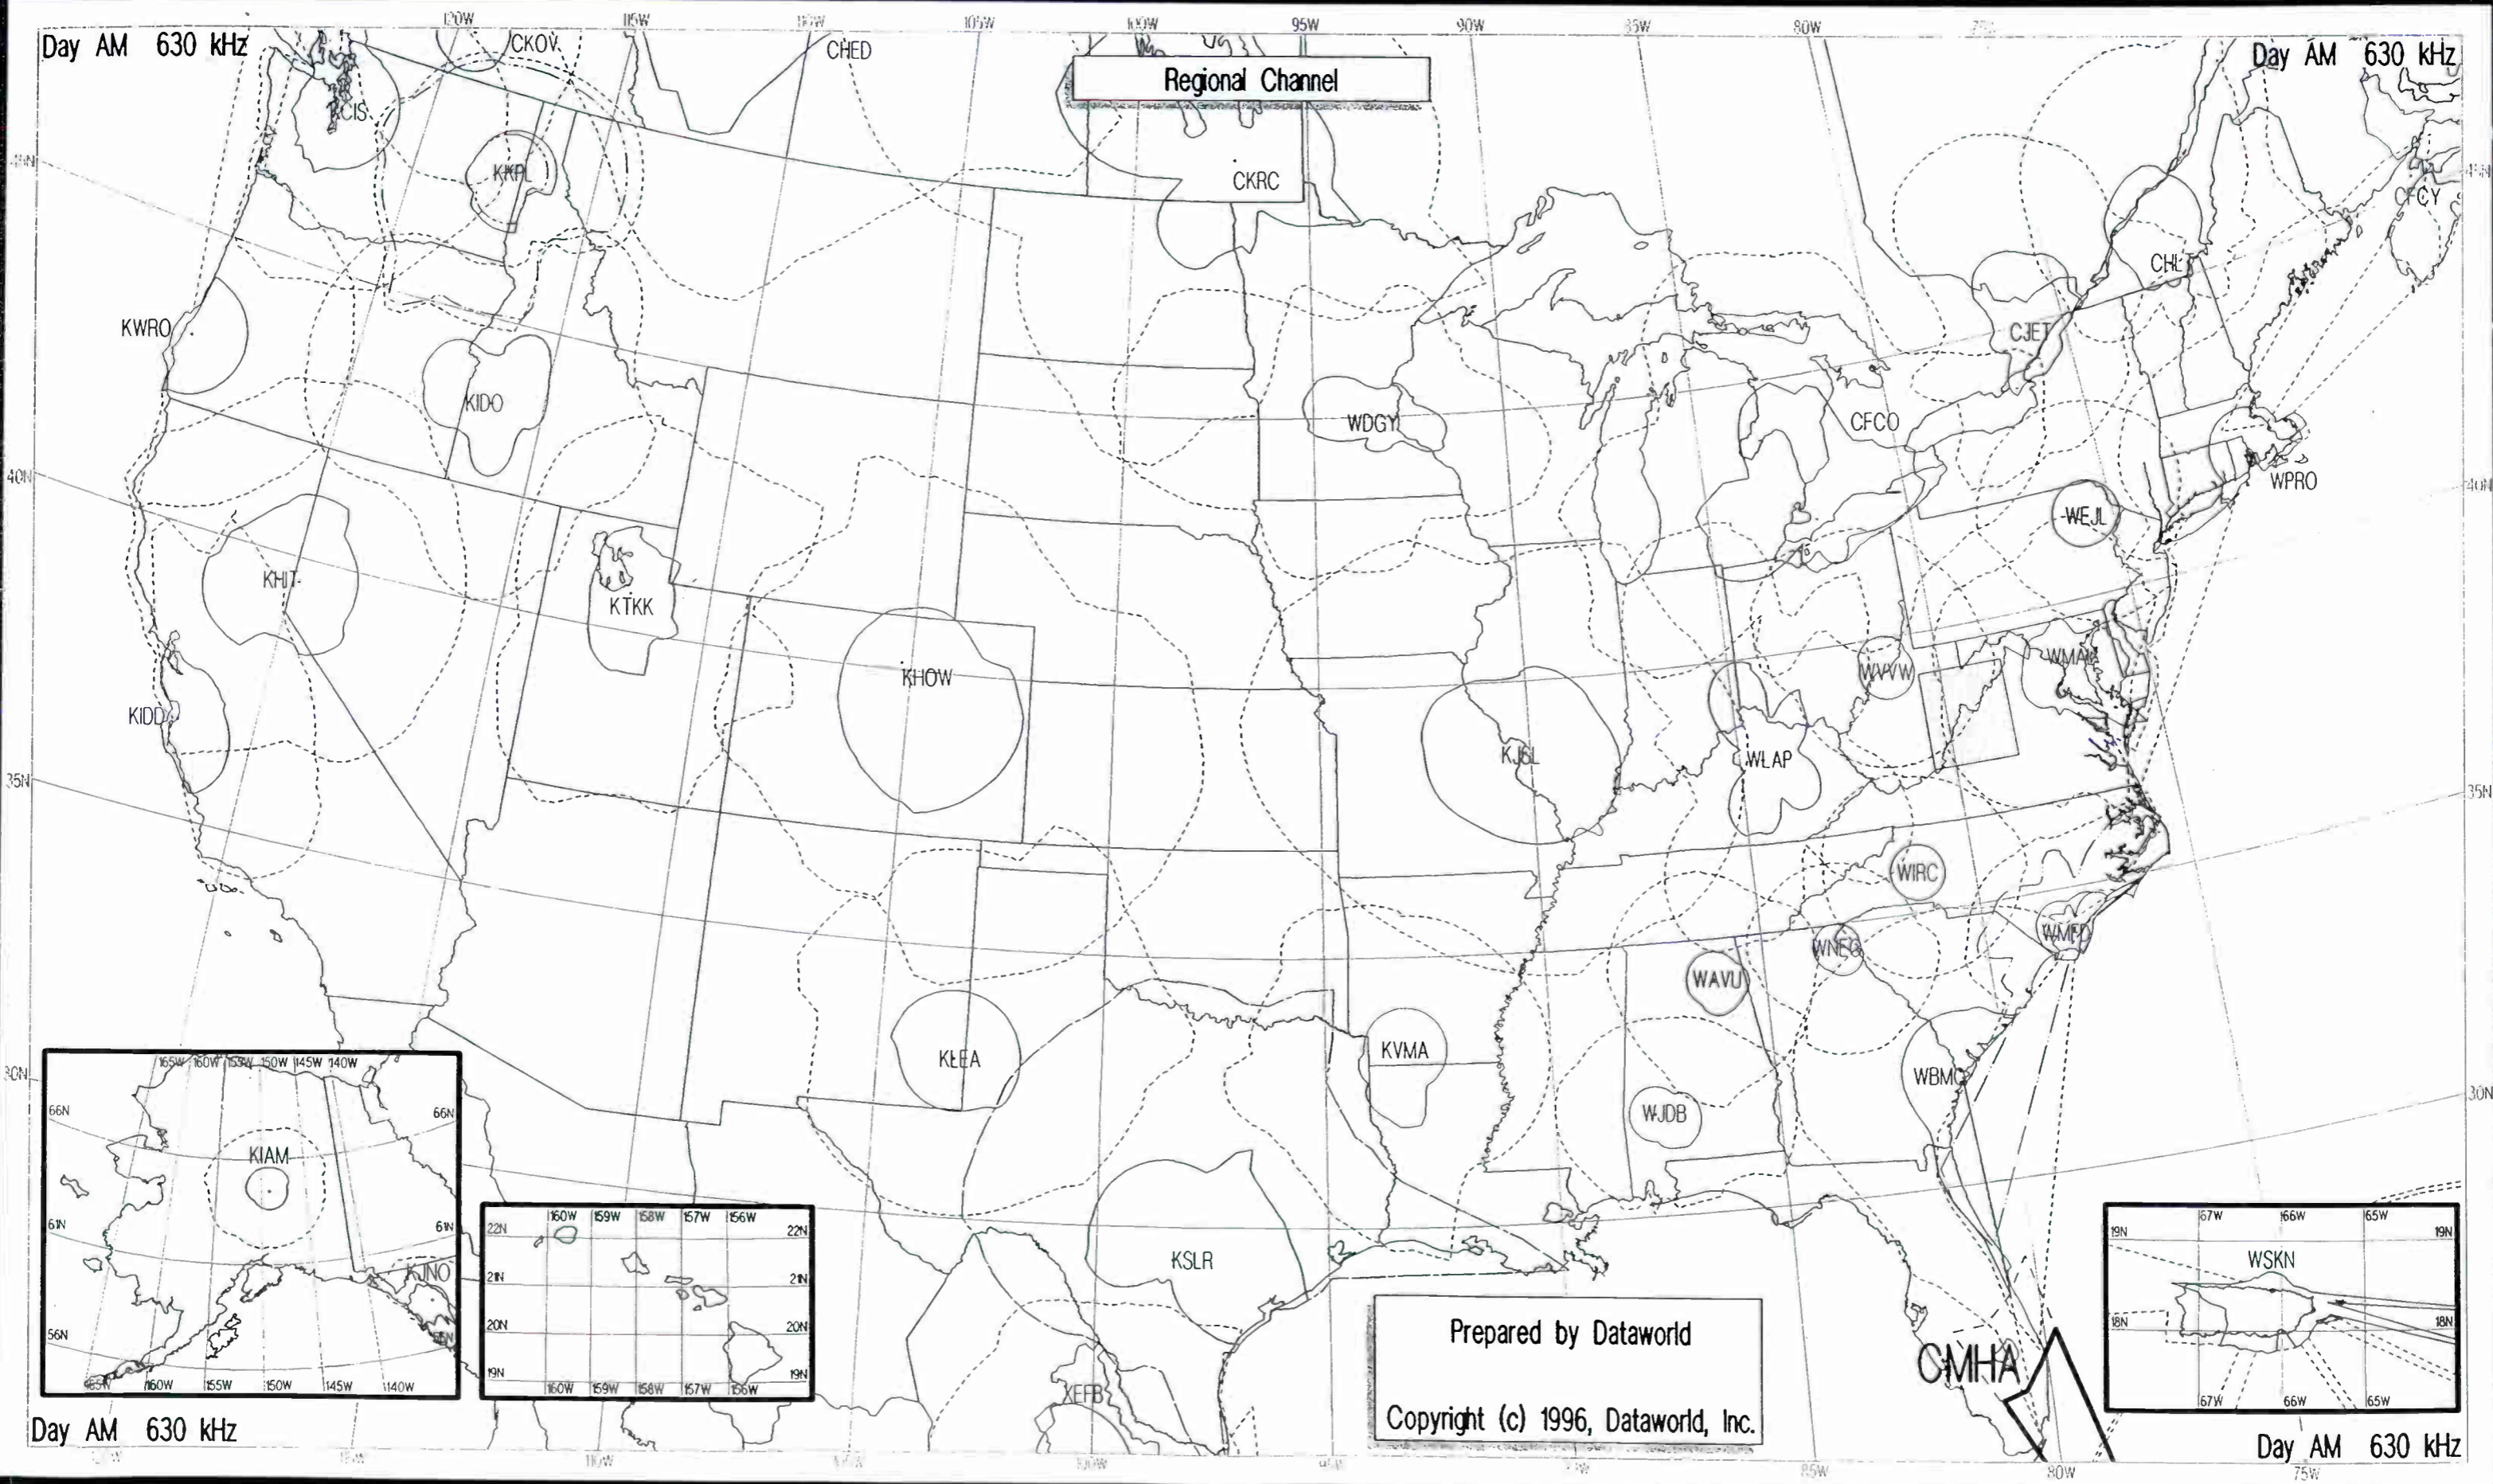

Day AM 630 kHz

Day AM 630 kHz

Regional Channel

Day AM 630 kHz

Day AM 630 kHz

Prepared by Dataworld
Copyright (c) 1996, Dataworld, Inc.