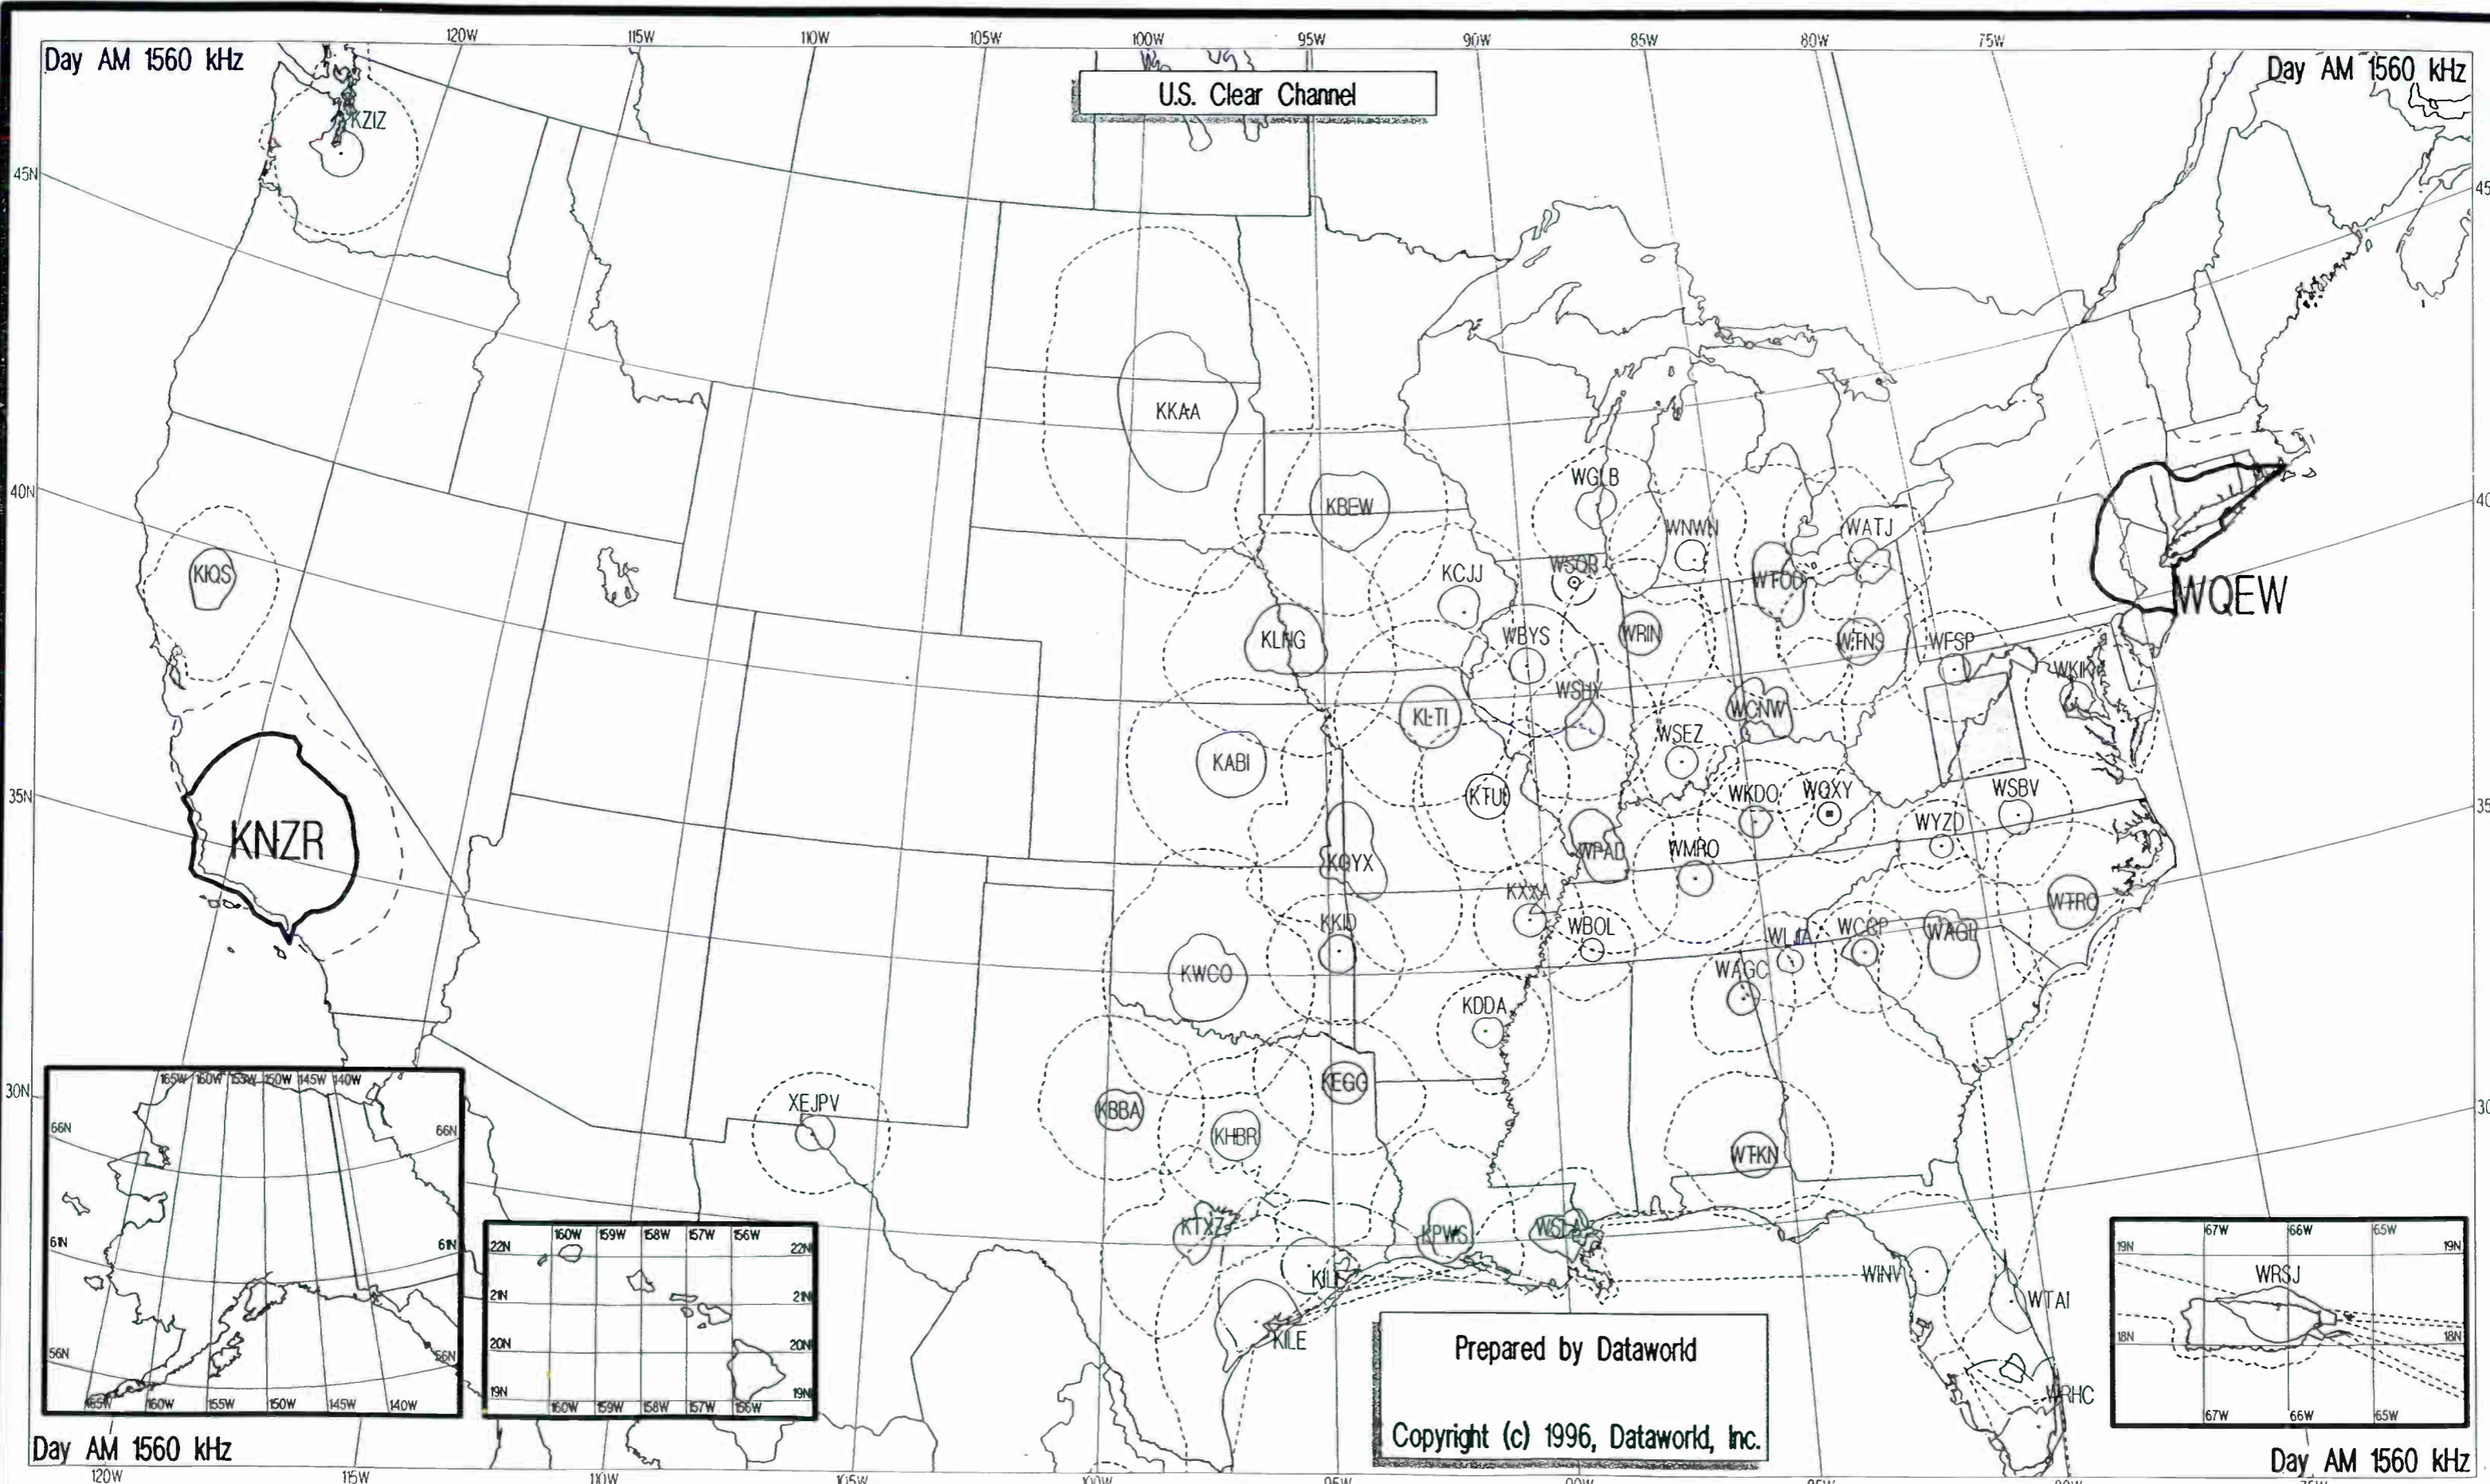

Day AM 1560 kHz

Day AM 1560 kHz

U.S. Clear Channel

Day AM 1560 kHz

Day AM 1560 kHz

Prepared by Dataworld
Copyright (c) 1996, Dataworld, Inc.