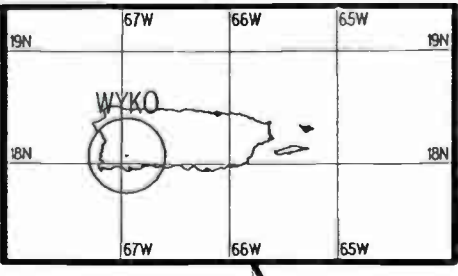

U.S. Clear Channel

Prepared by Dataworld
Copyright (c) 1996, Dataworld, Inc.