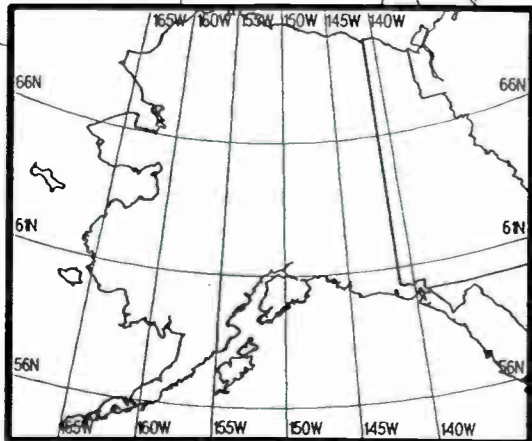

Day AM 1100 kHz

Day AM 1100 kHz

U.S. Clear Channel

Prepared by Dataworld
Copyright (c) 1996, Dataworld, Inc.

Day AM 1100 kHz

Day AM 1100 kHz