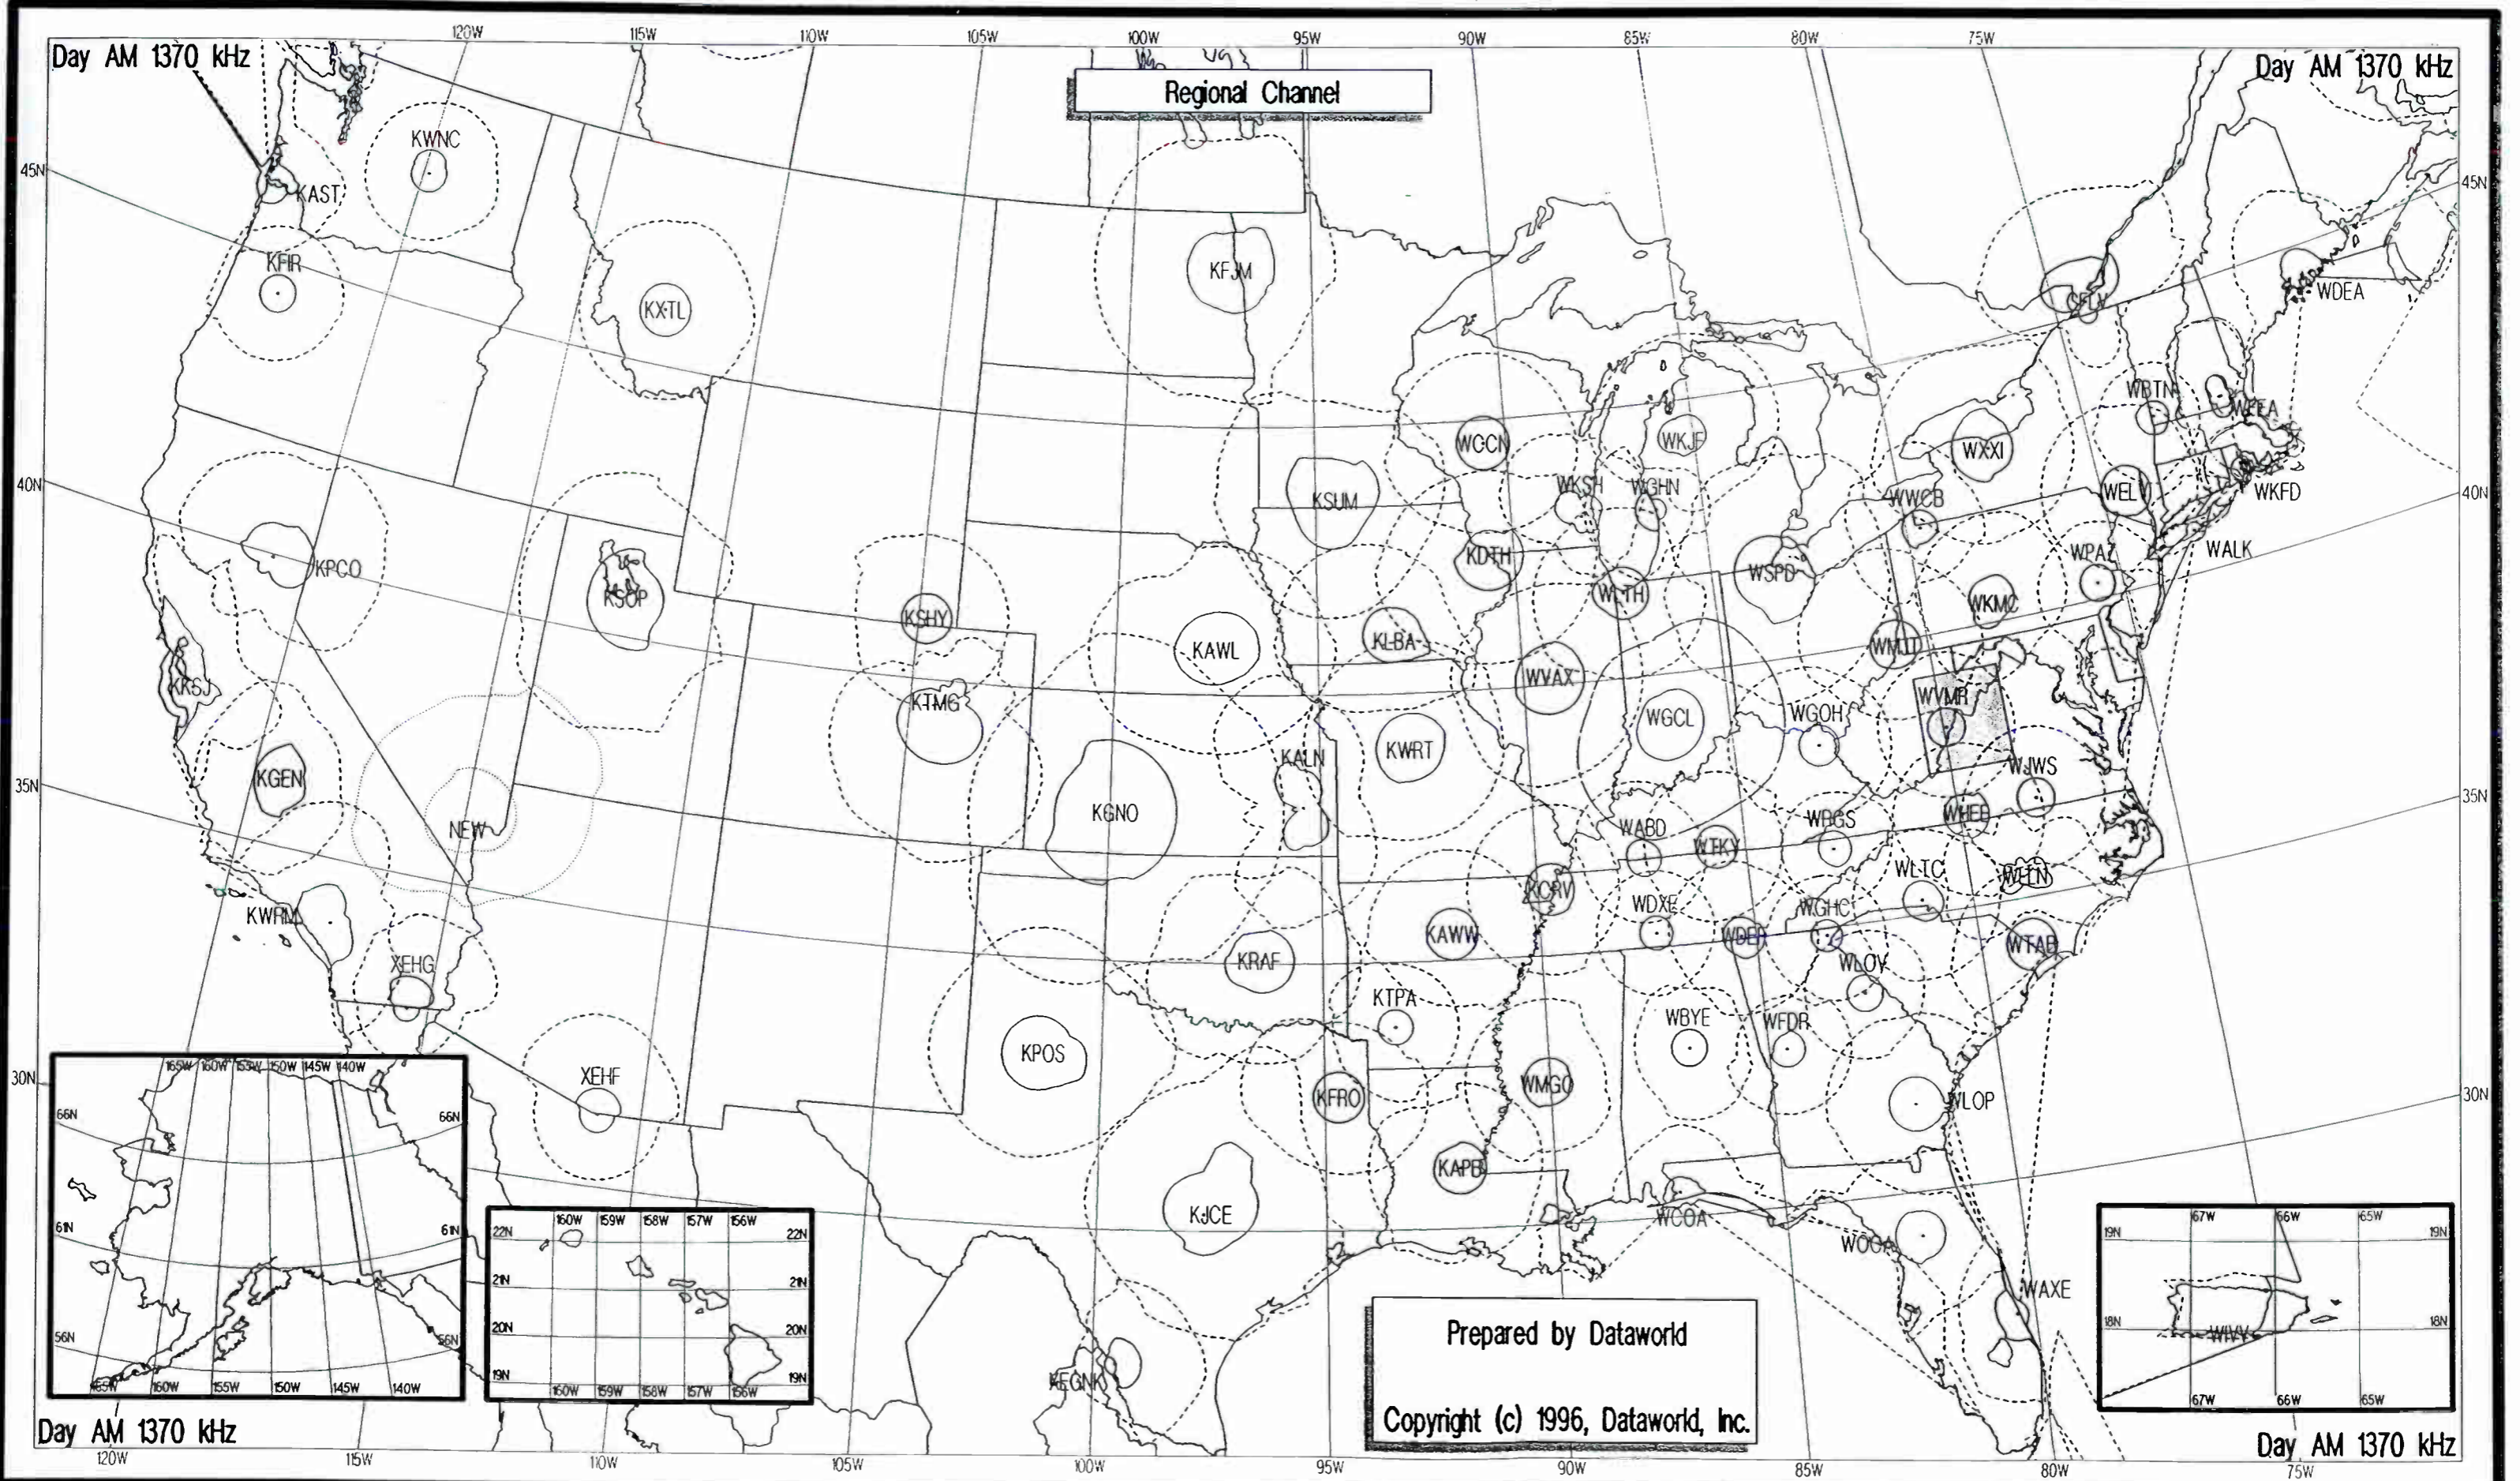

Day AM 1370 kHz

Day AM 1370 kHz

Regional Channel

Prepared by Dataworld
Copyright (c) 1996, Dataworld, Inc.