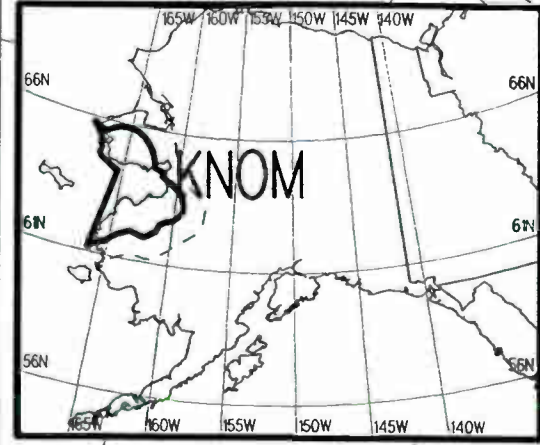

Day AM 780 kHz

Day AM 780 kHz

U.S. Clear Channel

Prepared by Dataworld
Copyright (c) 1996, Dataworld, Inc.

Day AM 780 kHz

Day AM 780 kHz