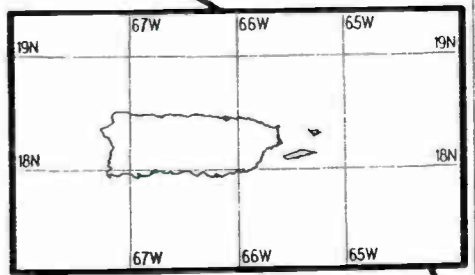

Night AM 620 kHz

Night AM 620 kHz

Regional Channel

Prepared by Dataworld
Copyright (c) 1996, Dataworld, Inc.

Night AM 620 kHz

Night AM 620 kHz