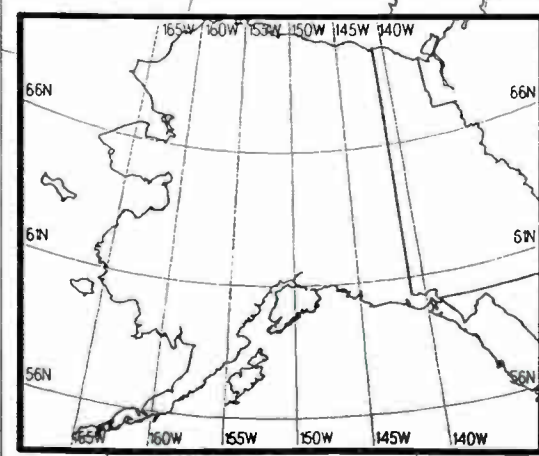

Night AM 1520 kHz

U.S. Clear Channel

KOMA

WWKB

Prepared by Dataworld

Copyright (c) 1996, Dataworld, Inc.

Night AM 1520 kHz

Night AM 1520 kHz