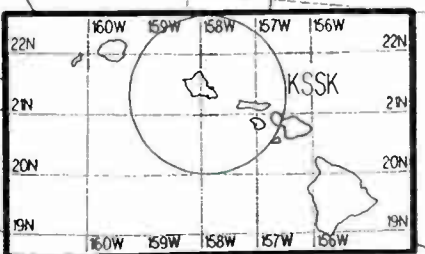

Night AM 590 kHz

Night AM 590 kHz

Regional Channel

Prepared by Dataworld
Copyright (c) 1996, Dataworld, Inc.

Night AM 590 kHz

Night AM 590 kHz