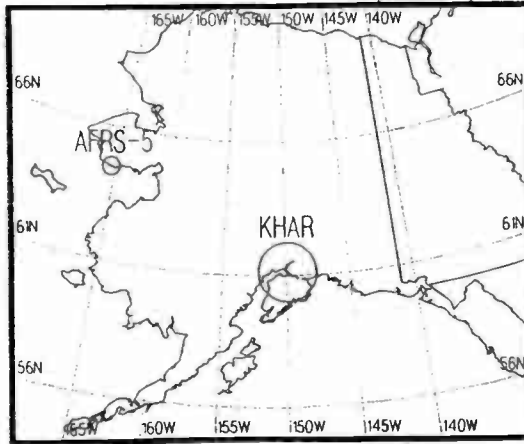

Prepared by Dataworld
 Copyright (c) 1996, Dataworld, Inc.

Day AM 580 kHz

Day AM 580 kHz

Night AM 590 kHz

Night AM 590 kHz

Regional Channel

Prepared by Dataworld
 Copyright (c) 1996, Dataworld, Inc.

Night AM 590 kHz