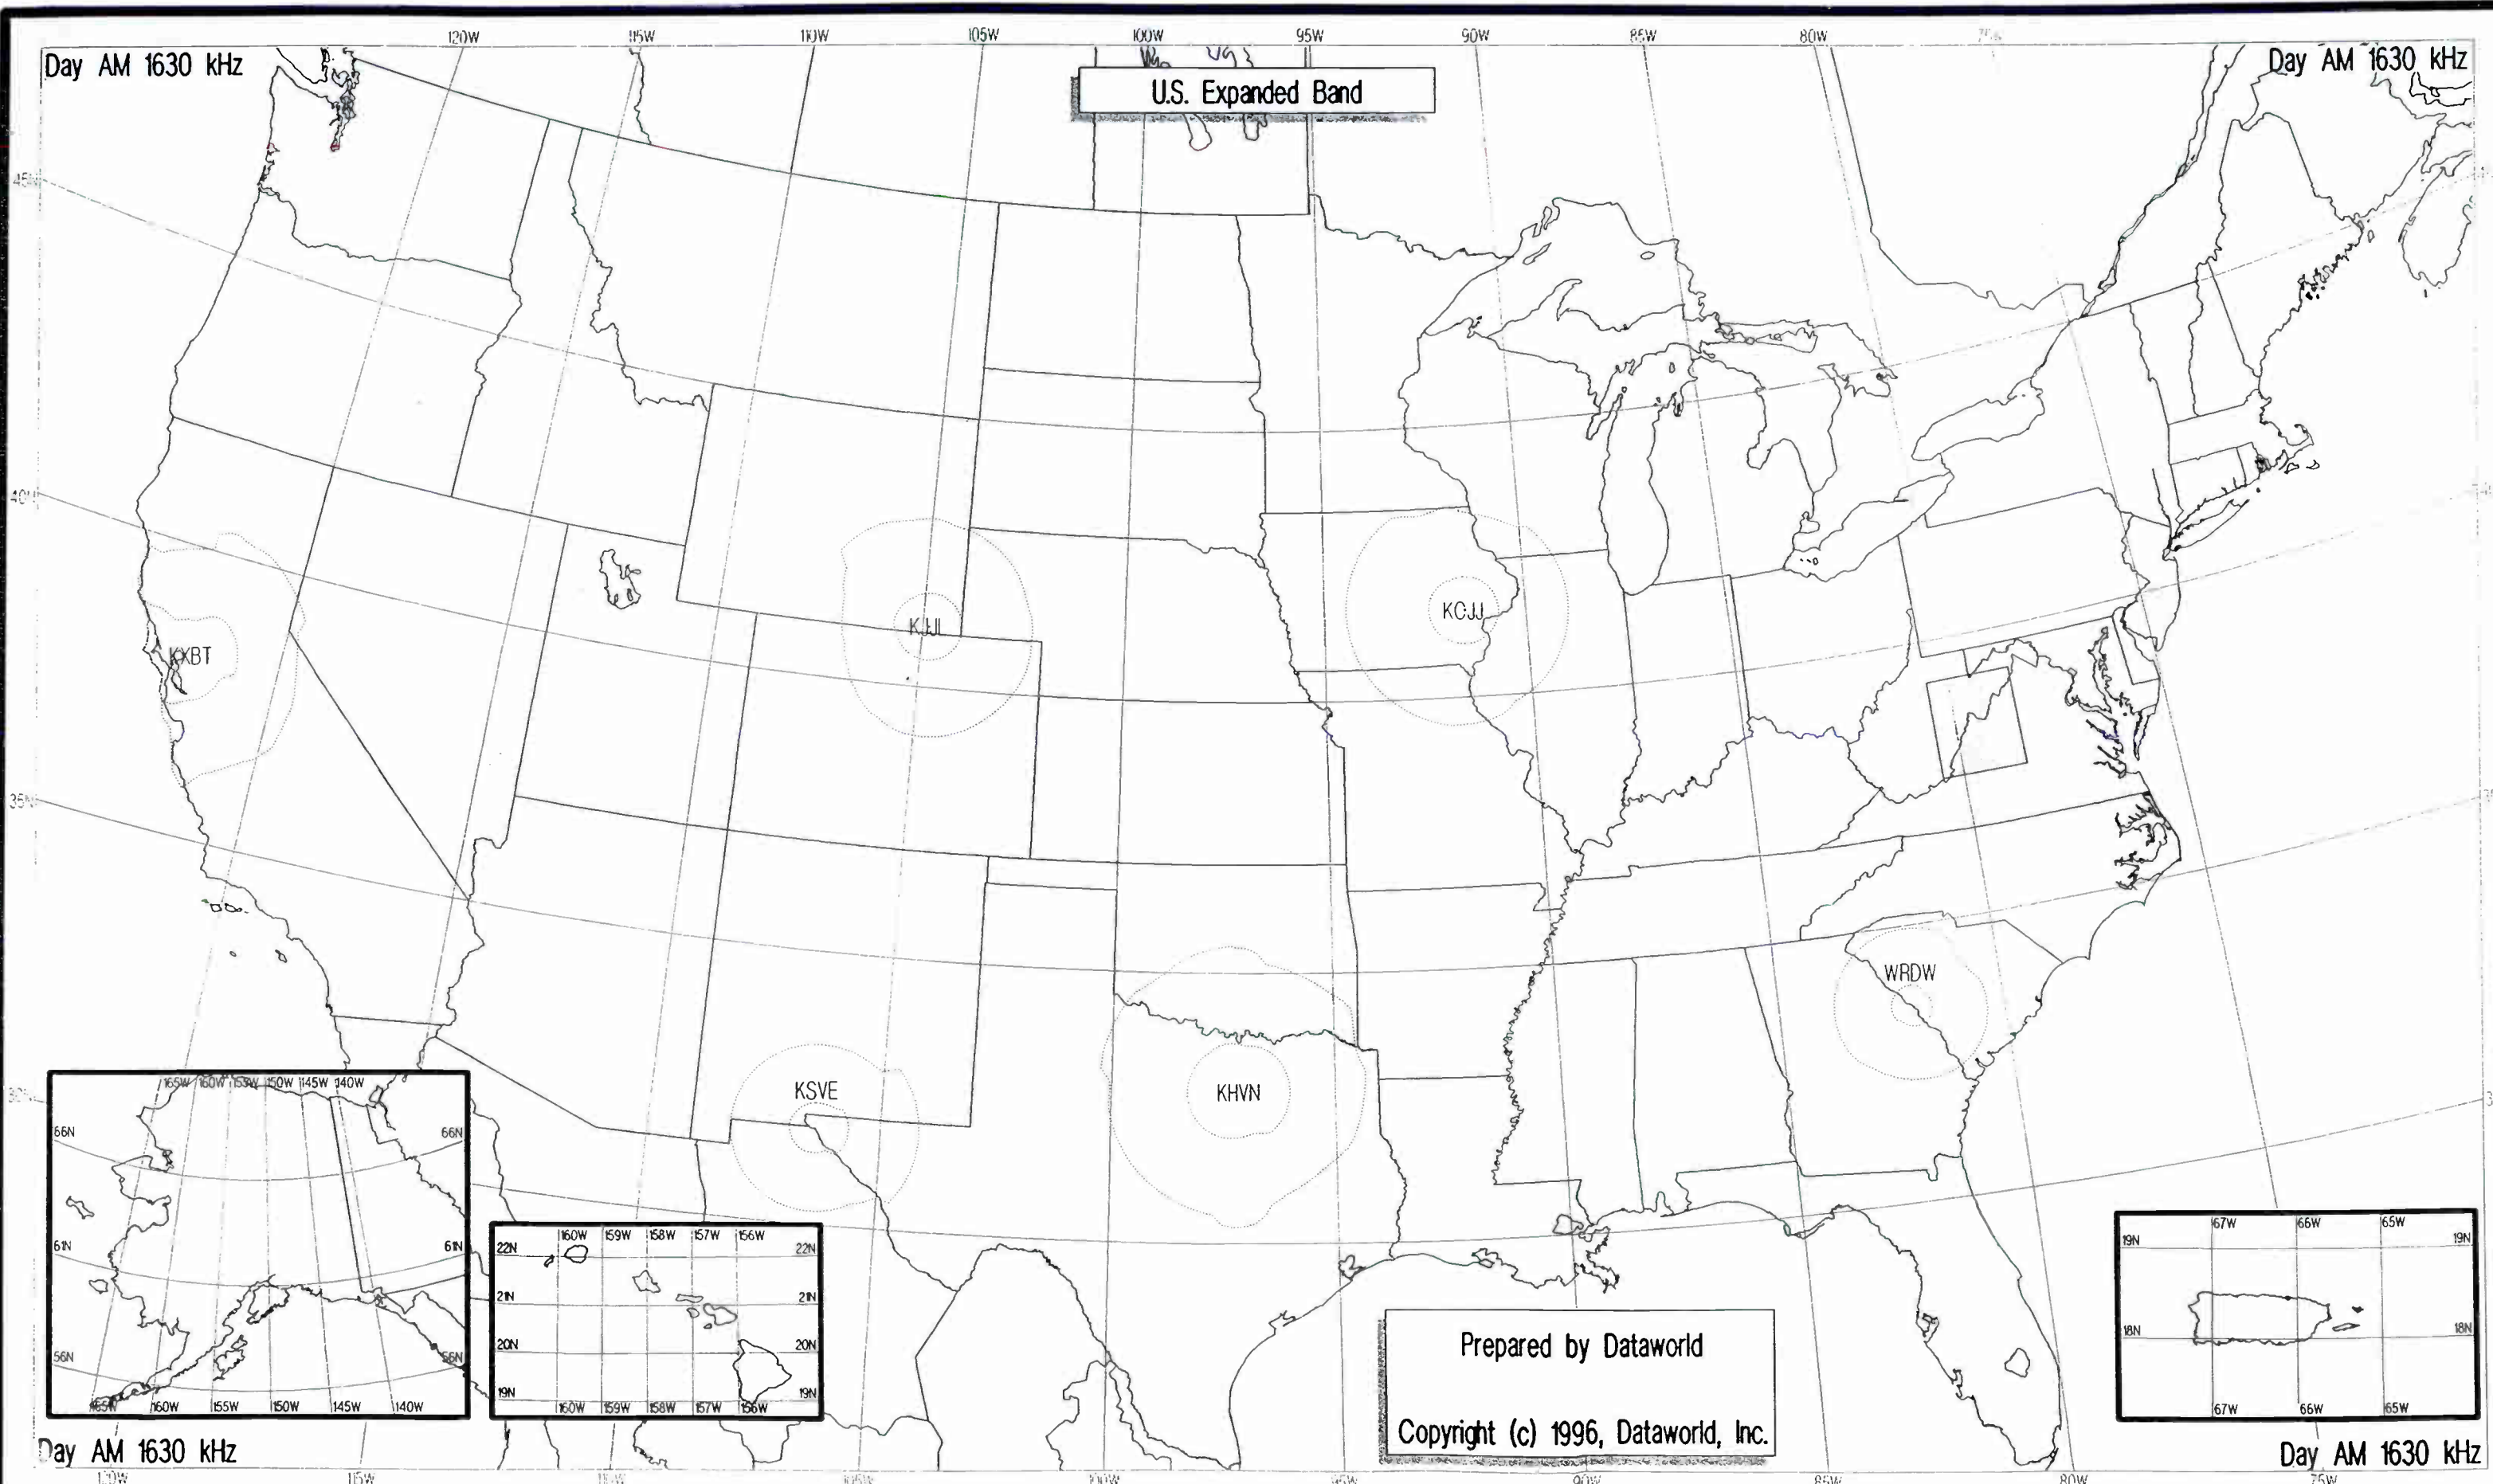

Day AM 1630 kHz

Day AM 1630 kHz

U.S. Expanded Band

Prepared by Dataworld
Copyright (c) 1996, Dataworld, Inc.

Day AM 1630 kHz

Day AM 1630 kHz