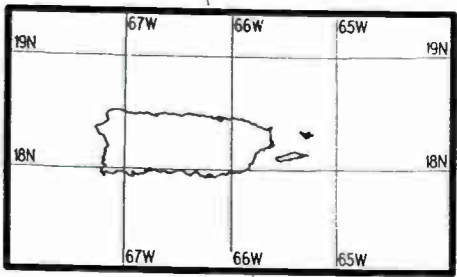

Day AM 720 kHz

Day AM 720 kHz

U.S. Clear Channel

Day AM 720 kHz

Day AM 720 kHz

Prepared by Dataworld
Copyright (c) 1996, Dataworld, Inc.