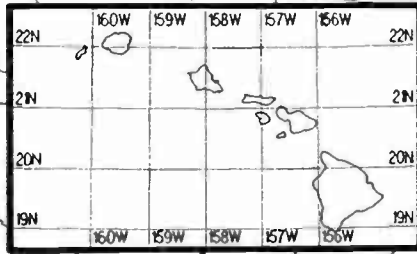

Night AM 1700 kHz

Night AM 1700 kHz

U.S. Expanded Band

Night AM 1700 kHz

Night AM 1700 kHz

Prepared by Dataworld
Copyright (c) 1996, Dataworld, Inc.