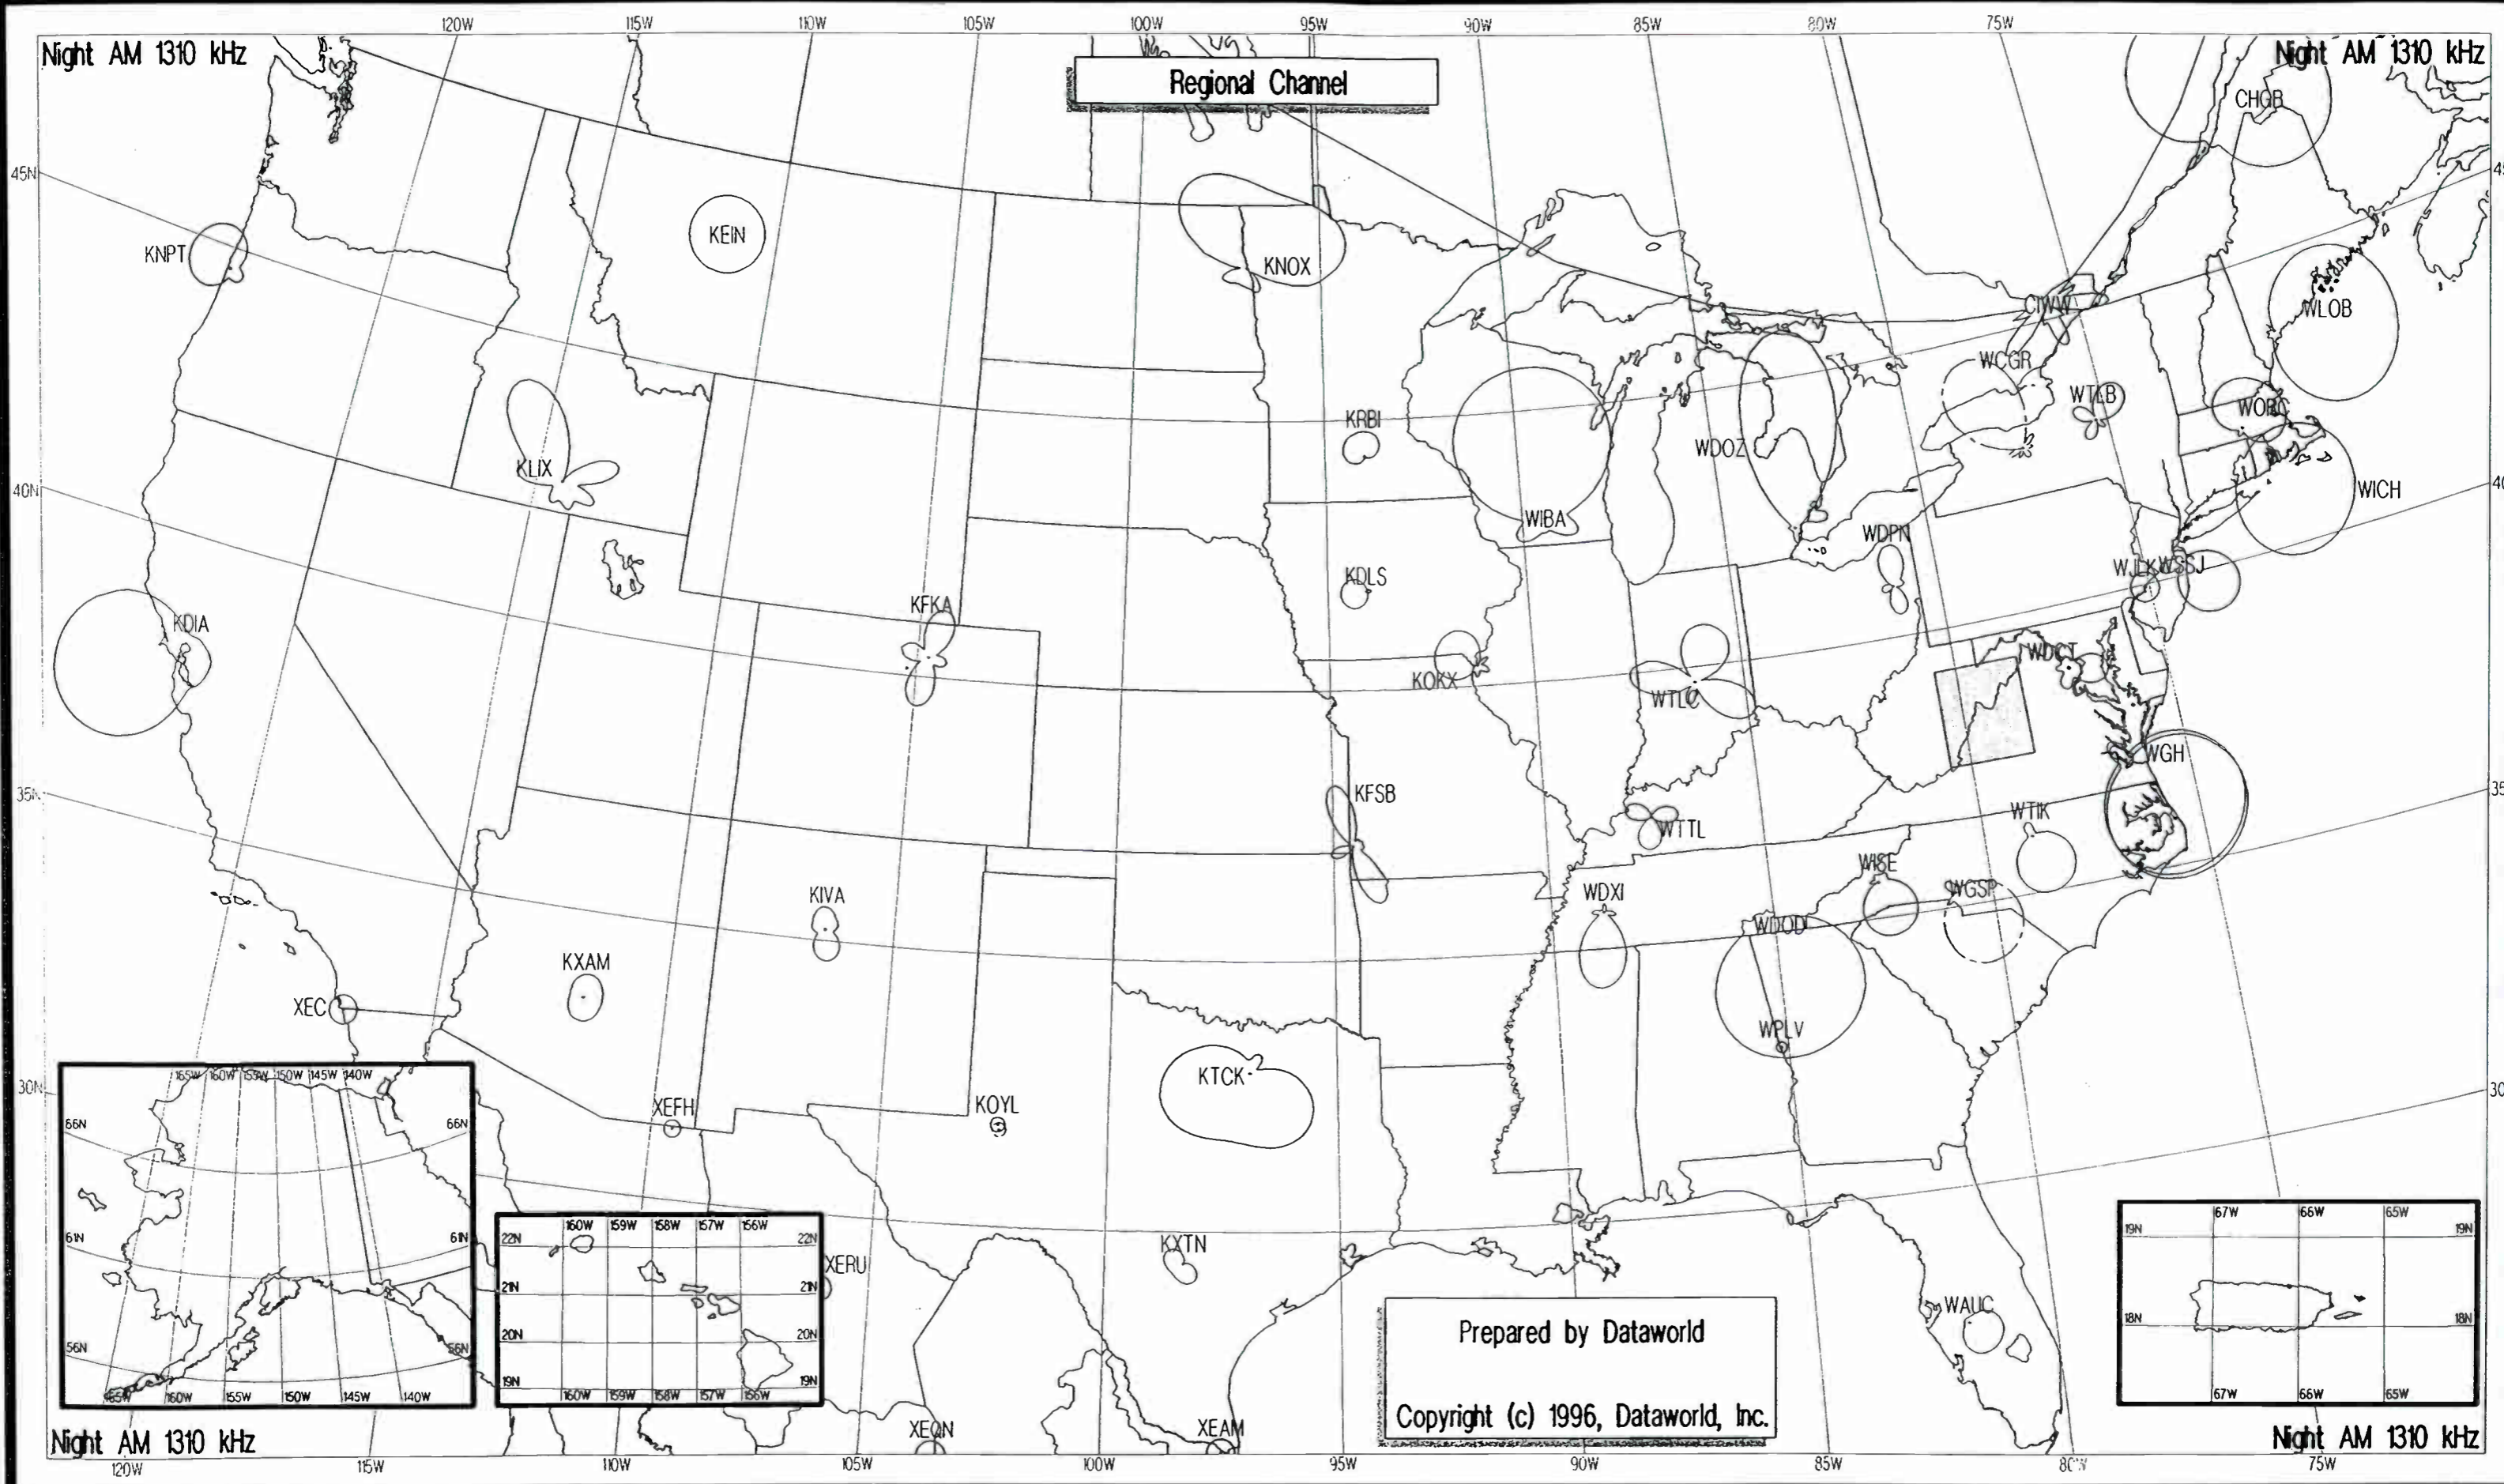

Prepared by Dataworld

Copyright (c) 1996, Dataworld, Inc.

Day AM 1300 kHz

Day AM 1300 kHz

Night AM 1310 kHz

Night AM 1310 kHz

Regional Channel

Prepared by Dataworld
 Copyright (c) 1996, Dataworld, Inc.