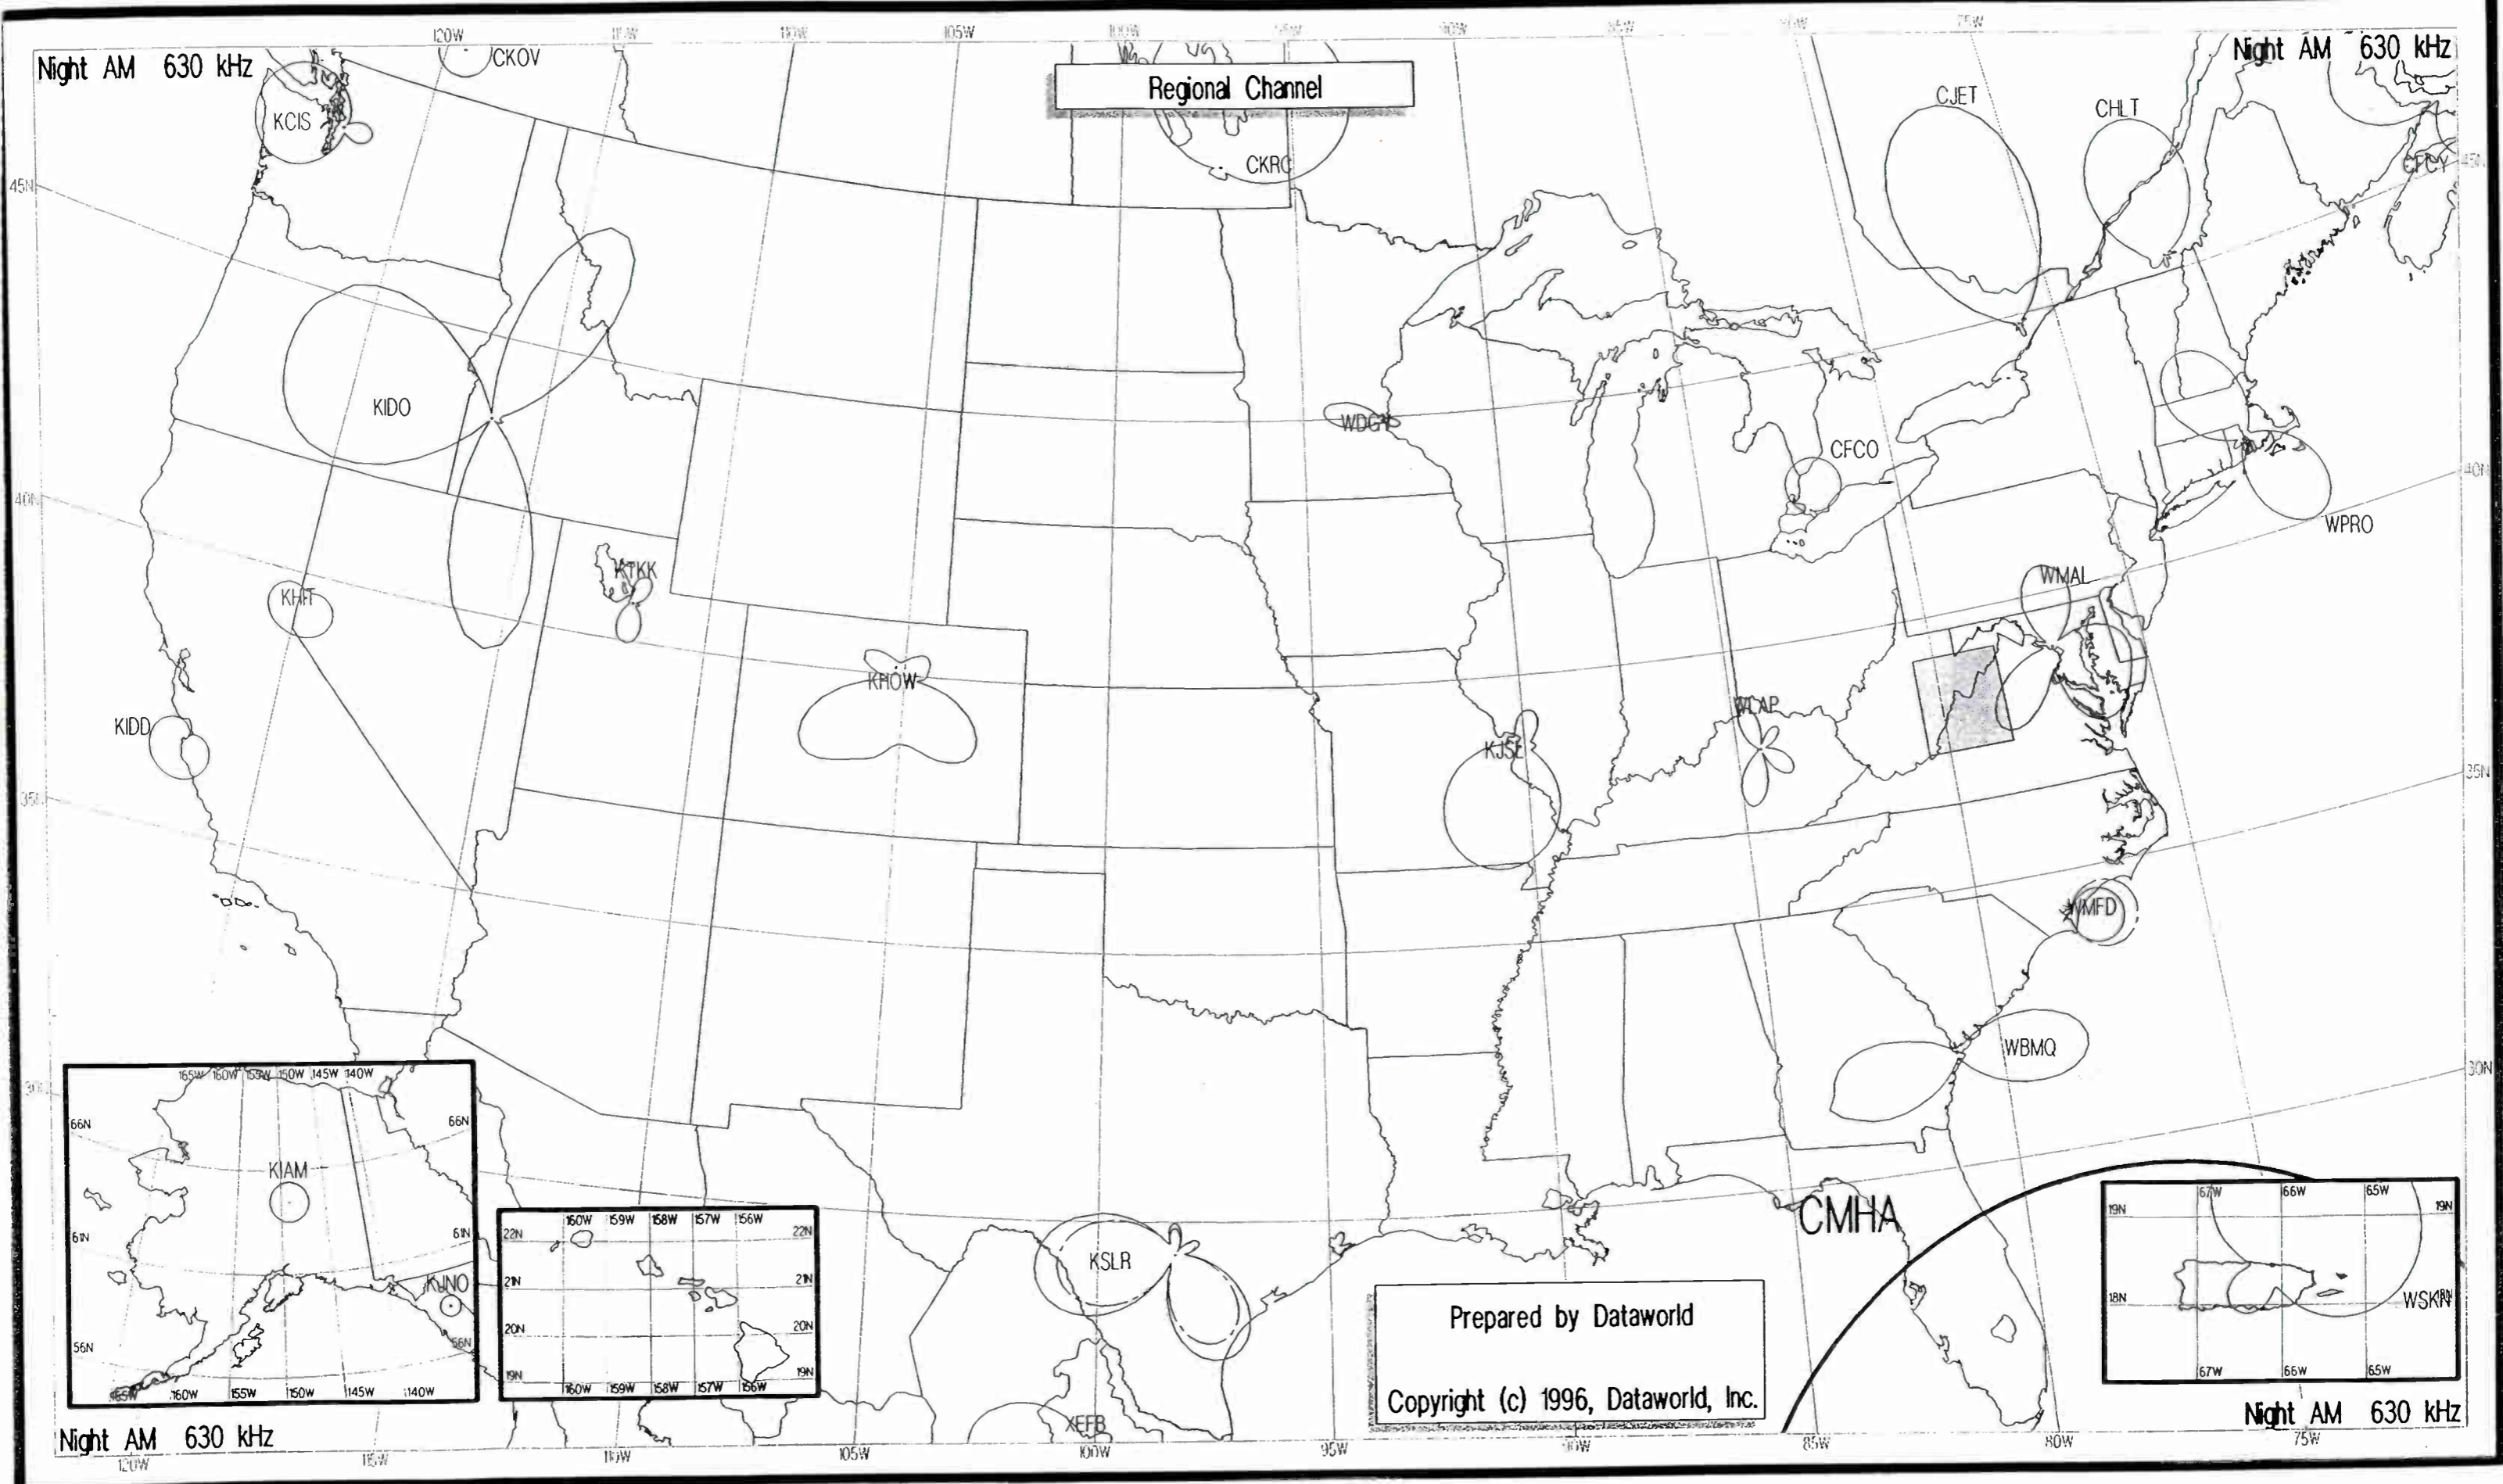

Regional Channel

Prepared by Dataworld
 Copyright (c) 1996, Dataworld, Inc.

Day AM 620 kHz

Day AM 620 kHz

Night AM 630 kHz

Night AM 630 kHz

Regional Channel

Prepared by Dataworld
 Copyright (c) 1996, Dataworld, Inc.