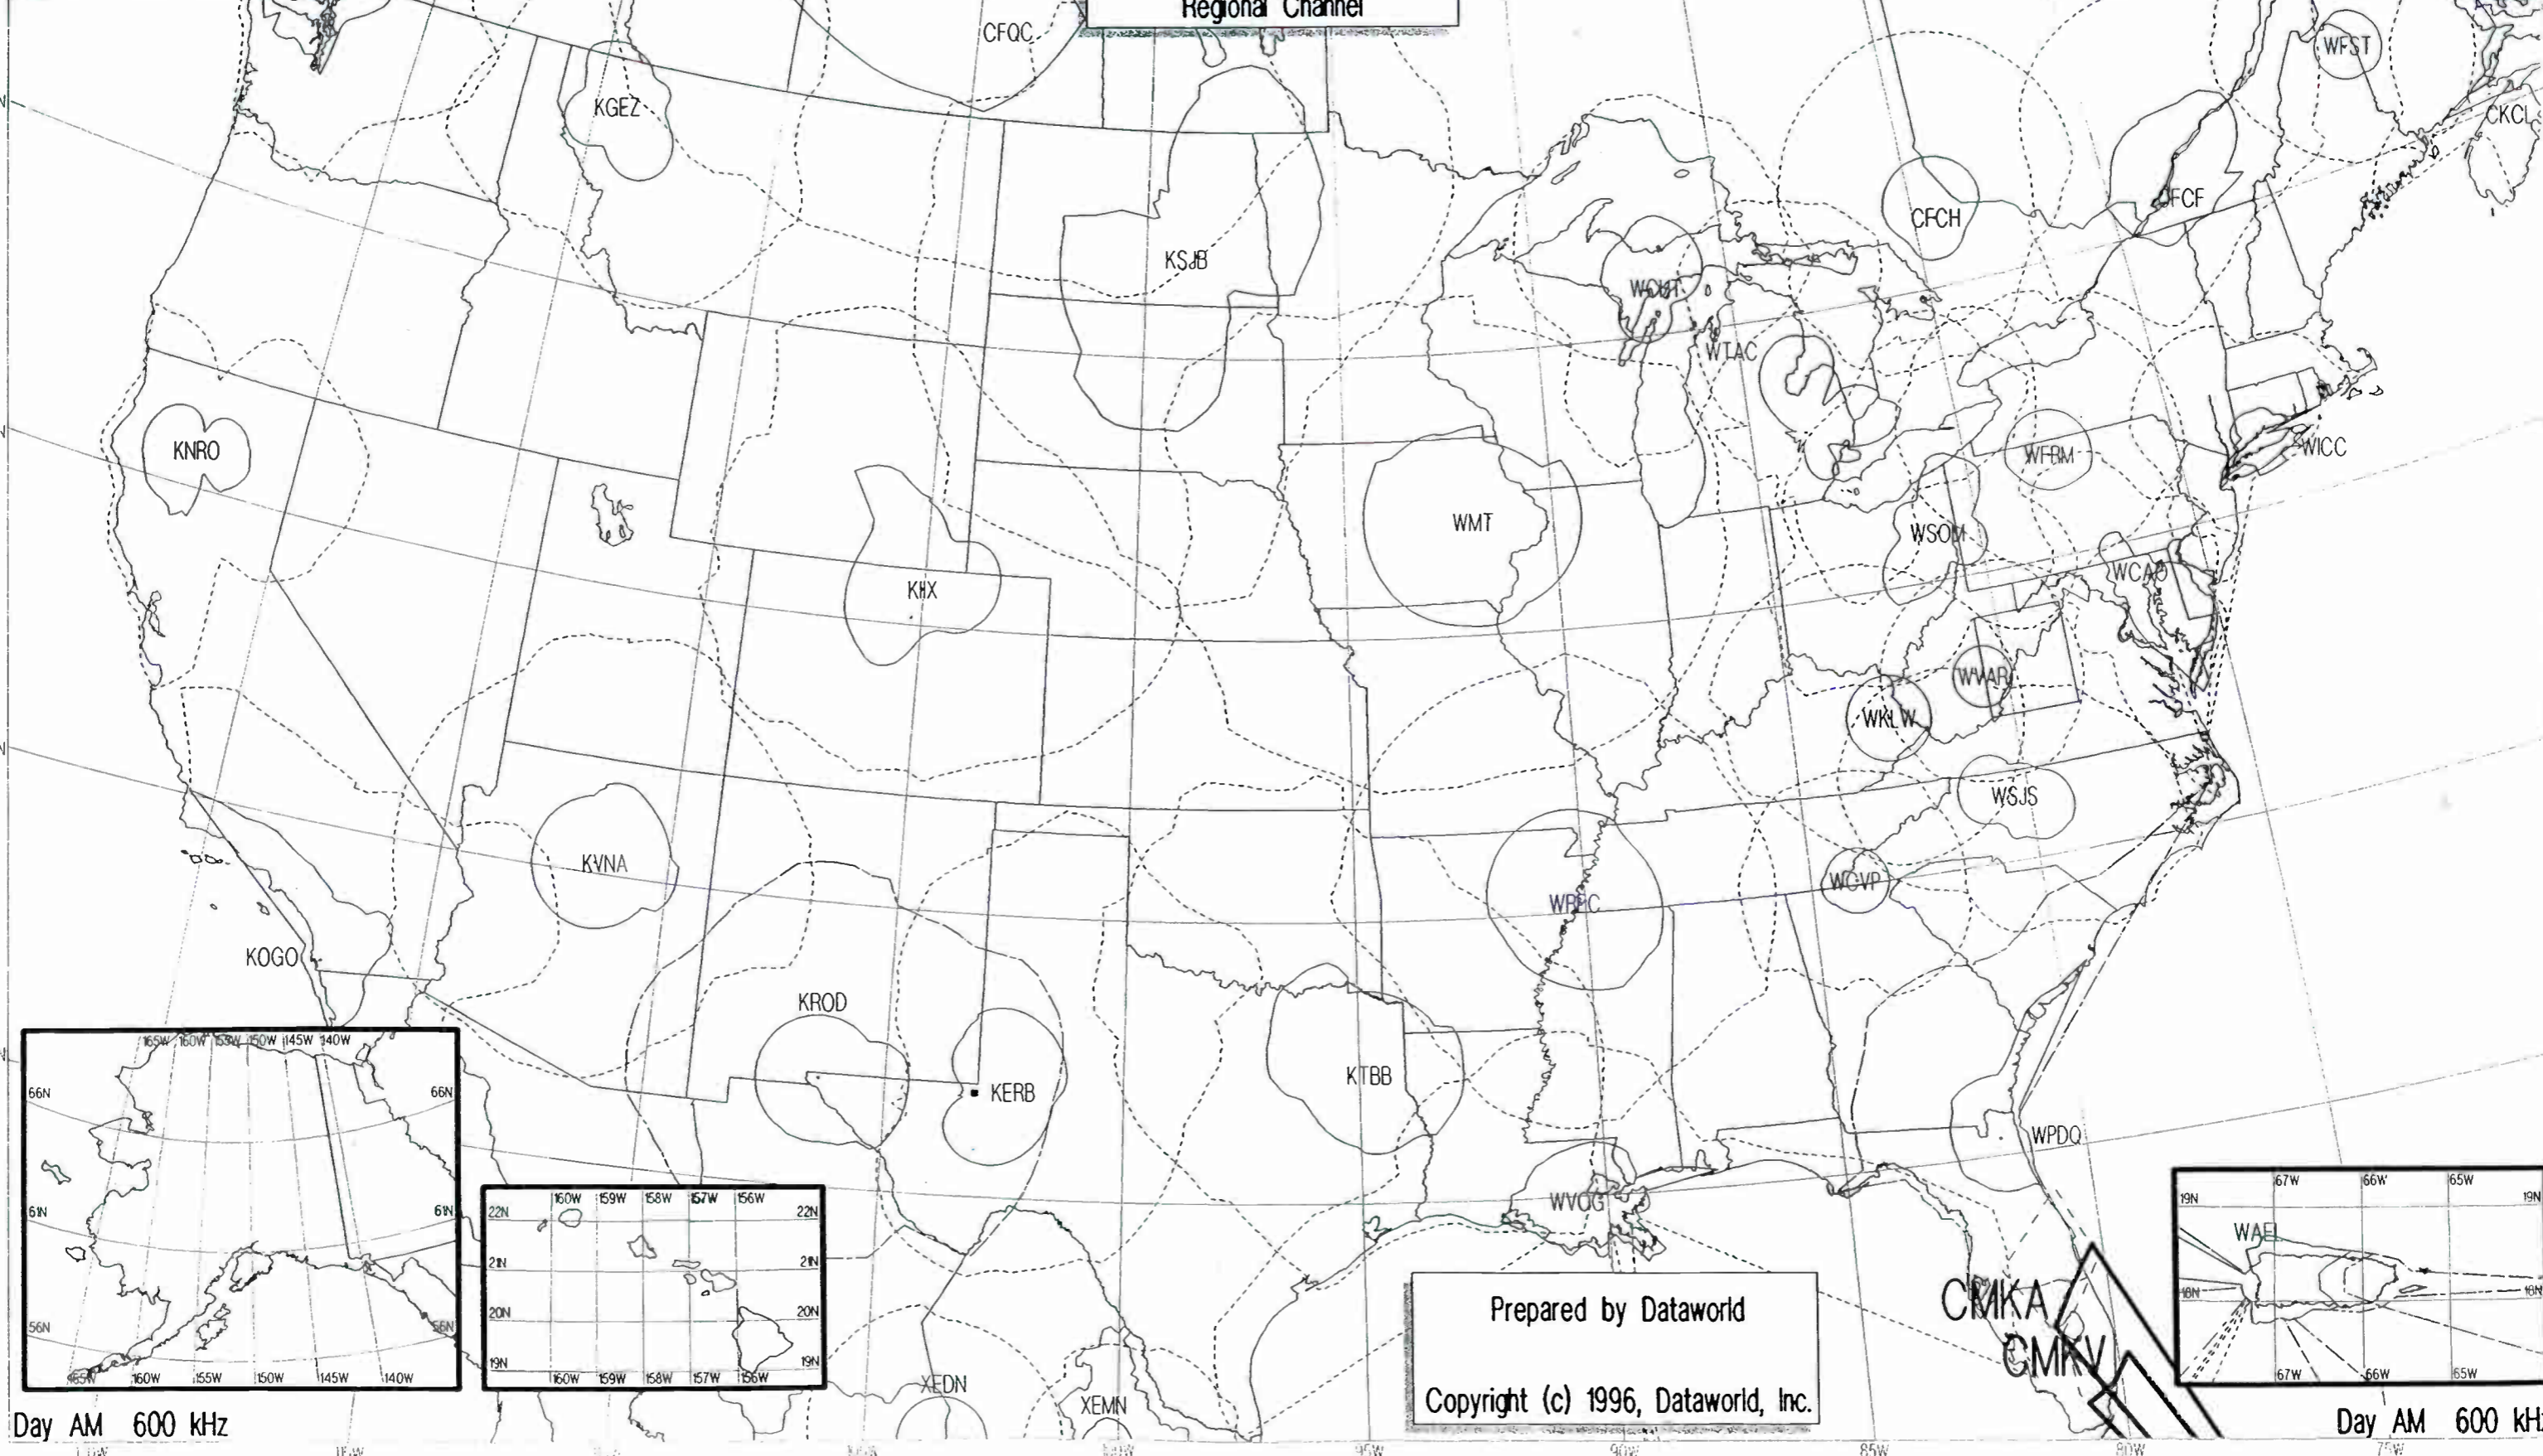

Day AM 600 kHz

Regional Channel

Prepared by Dataworld
 Copyright (c) 1996, Dataworld, Inc.

CMKA
 CMKV

Night AM 610 kHz

Night AM 610 kHz

Regional Channel

Prepared by Dataworld
 Copyright (c) 1996, Dataworld, Inc.