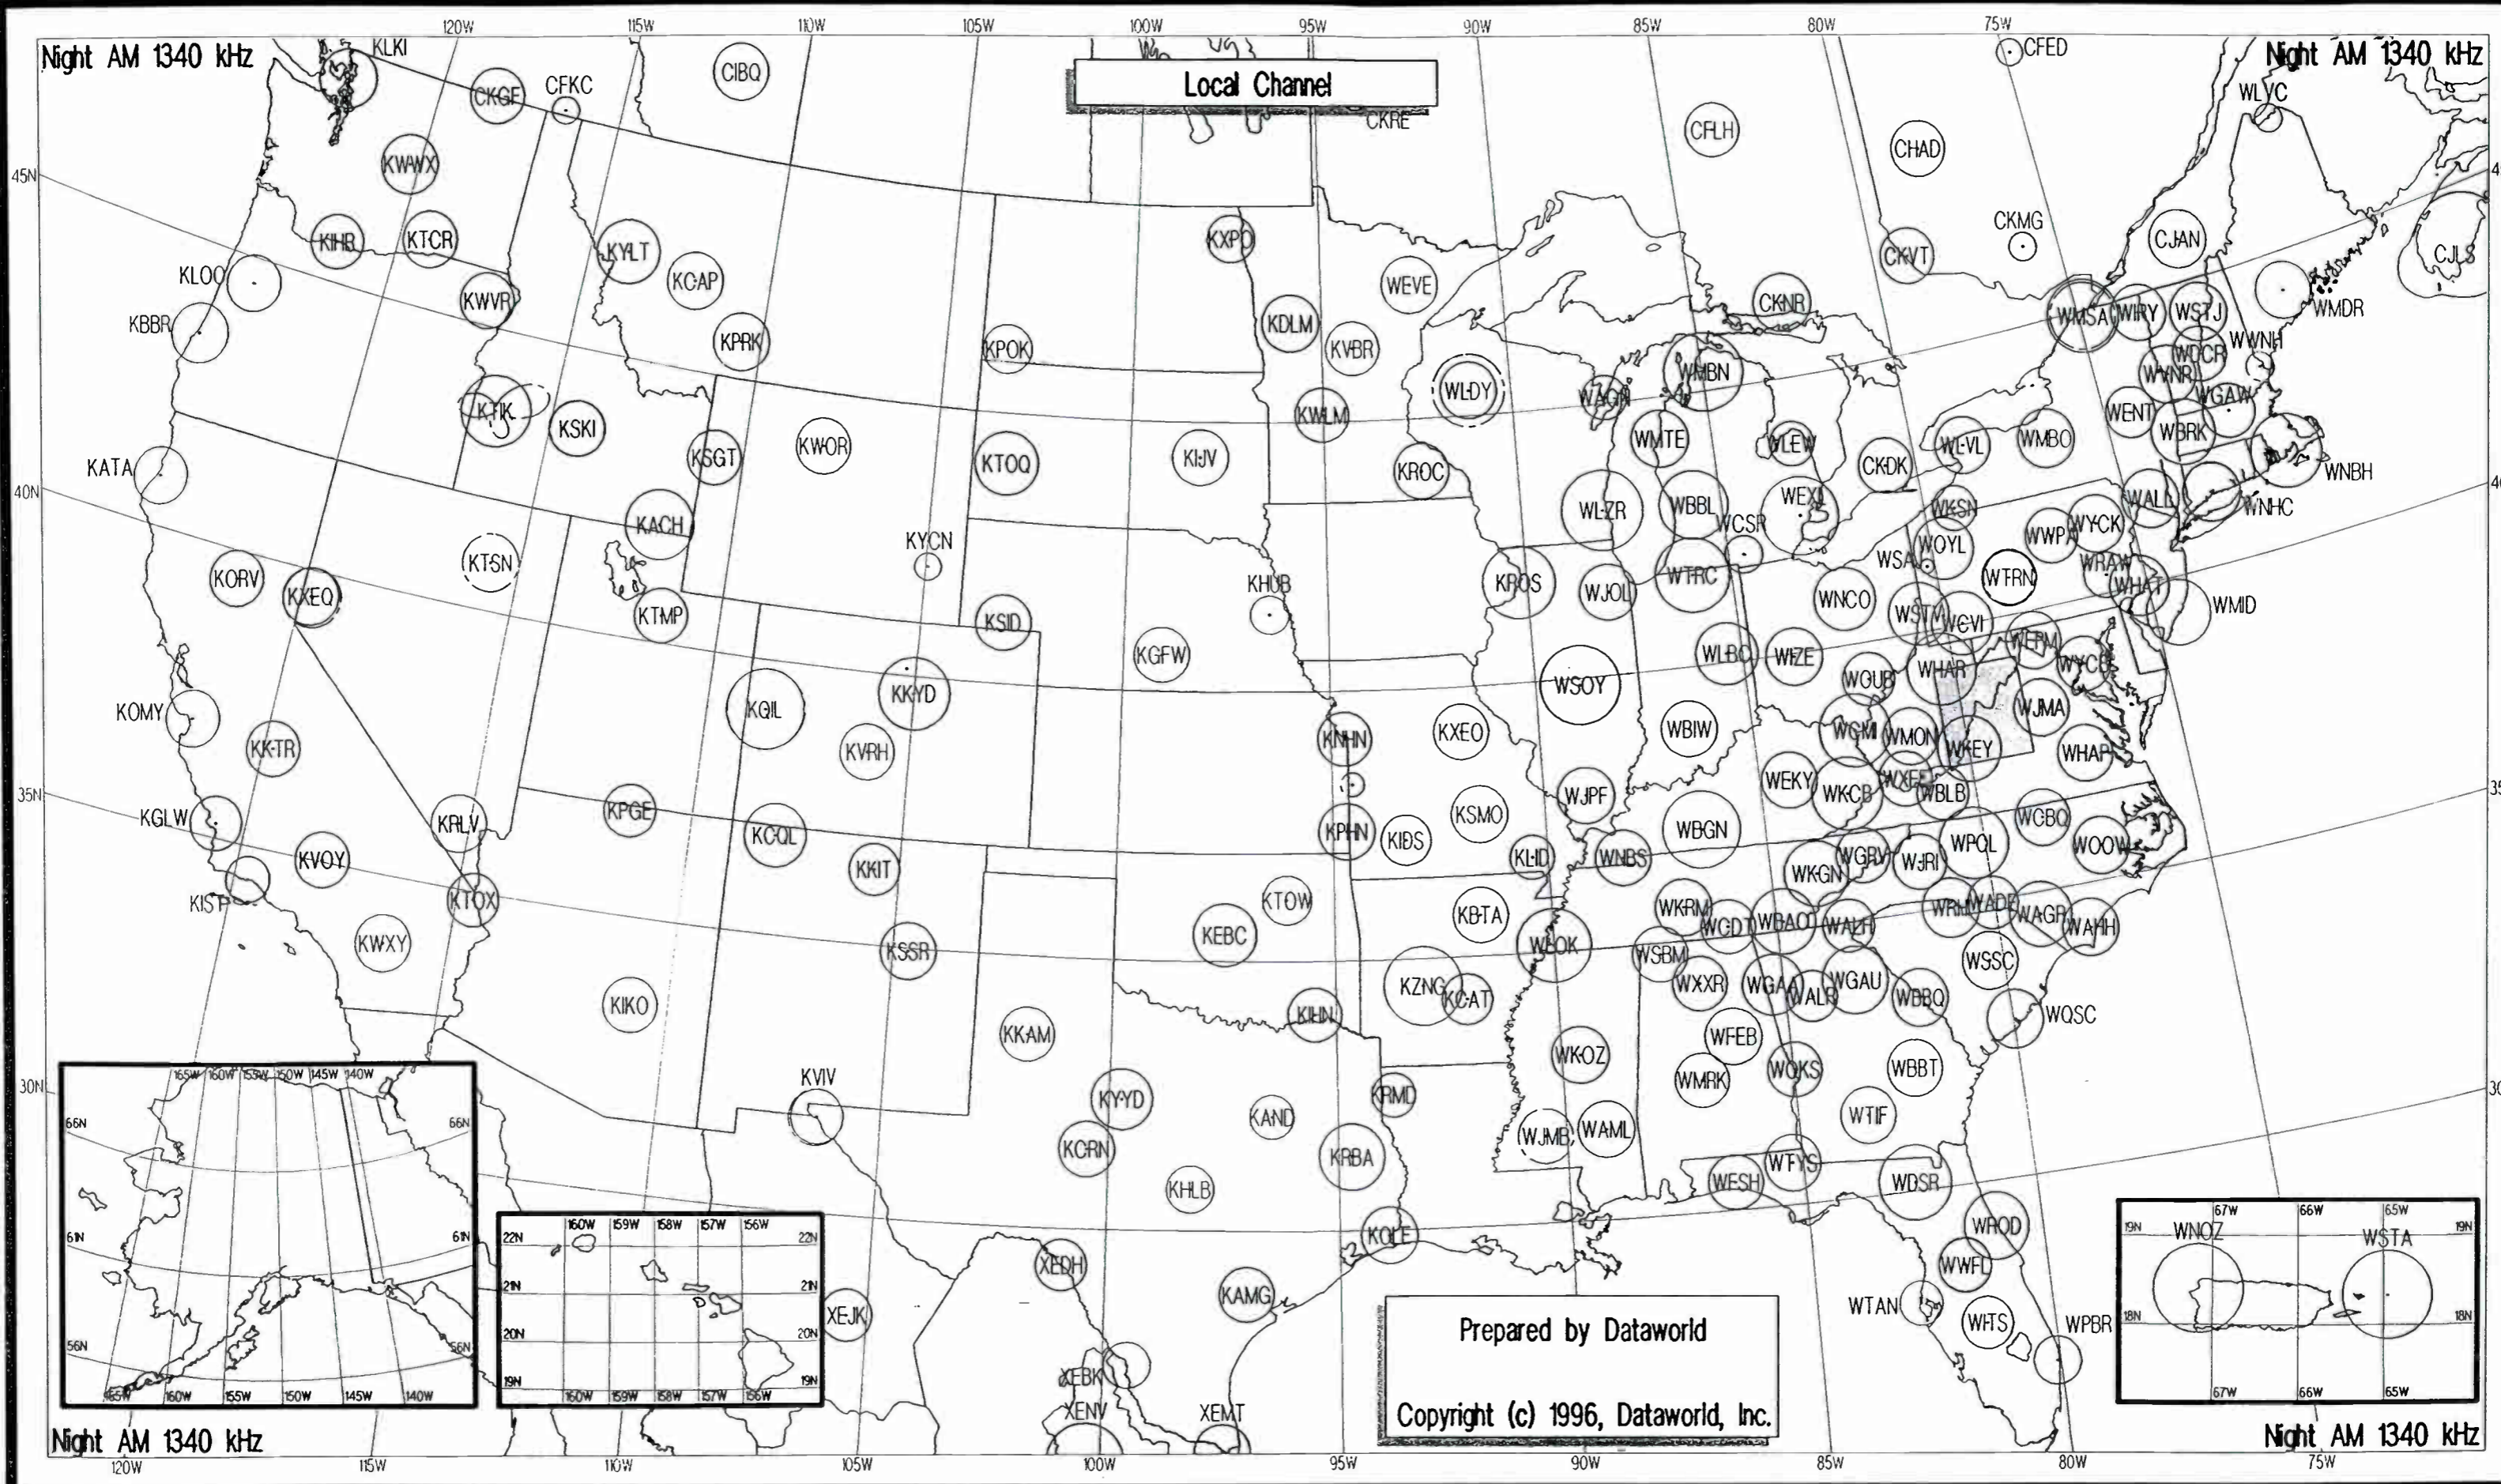

Local Channel

Prepared by Dataworld
 Copyright (c) 1996, Dataworld, Inc.

Night AM 1340 kHz

Night AM 1340 kHz

Day AM 1340 kHz

Day AM 1340 kHz

Local Channel

ZBM-2