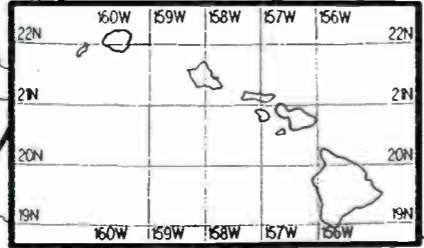

Night AM 810 kHz

Night AM 810 kHz

U.S. Clear Channel

Prepared by Dataworld
Copyright (c) 1996, Dataworld, Inc.

Night AM 810 kHz

Night AM 810 kHz