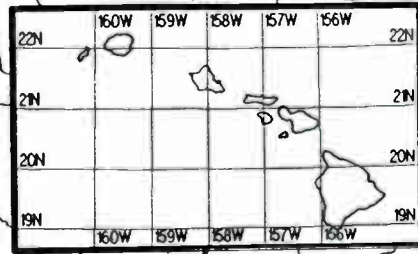

Night AM 960 kHz

Night AM 960 kHz

Regional Channel

Prepared by Dataworld
Copyright (c) 1996, Dataworld, Inc.

Night AM 960 kHz

Night AM 960 kHz