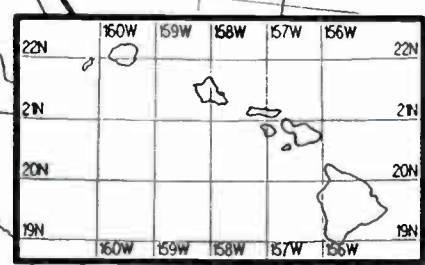

Night AM 1520 kHz

U.S. Clear Channel

KOMA

WWKB

Prepared by Dataworld

Copyright (c) 1996, Dataworld, Inc.

Night AM 1520 kHz

Night AM 1520 kHz