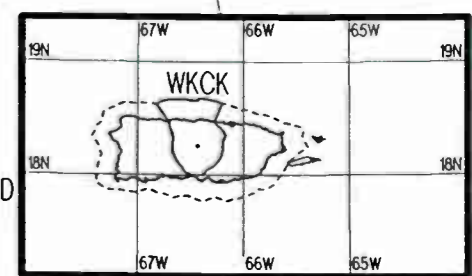

Day AM 1470 kHz

Day AM 1470 kHz