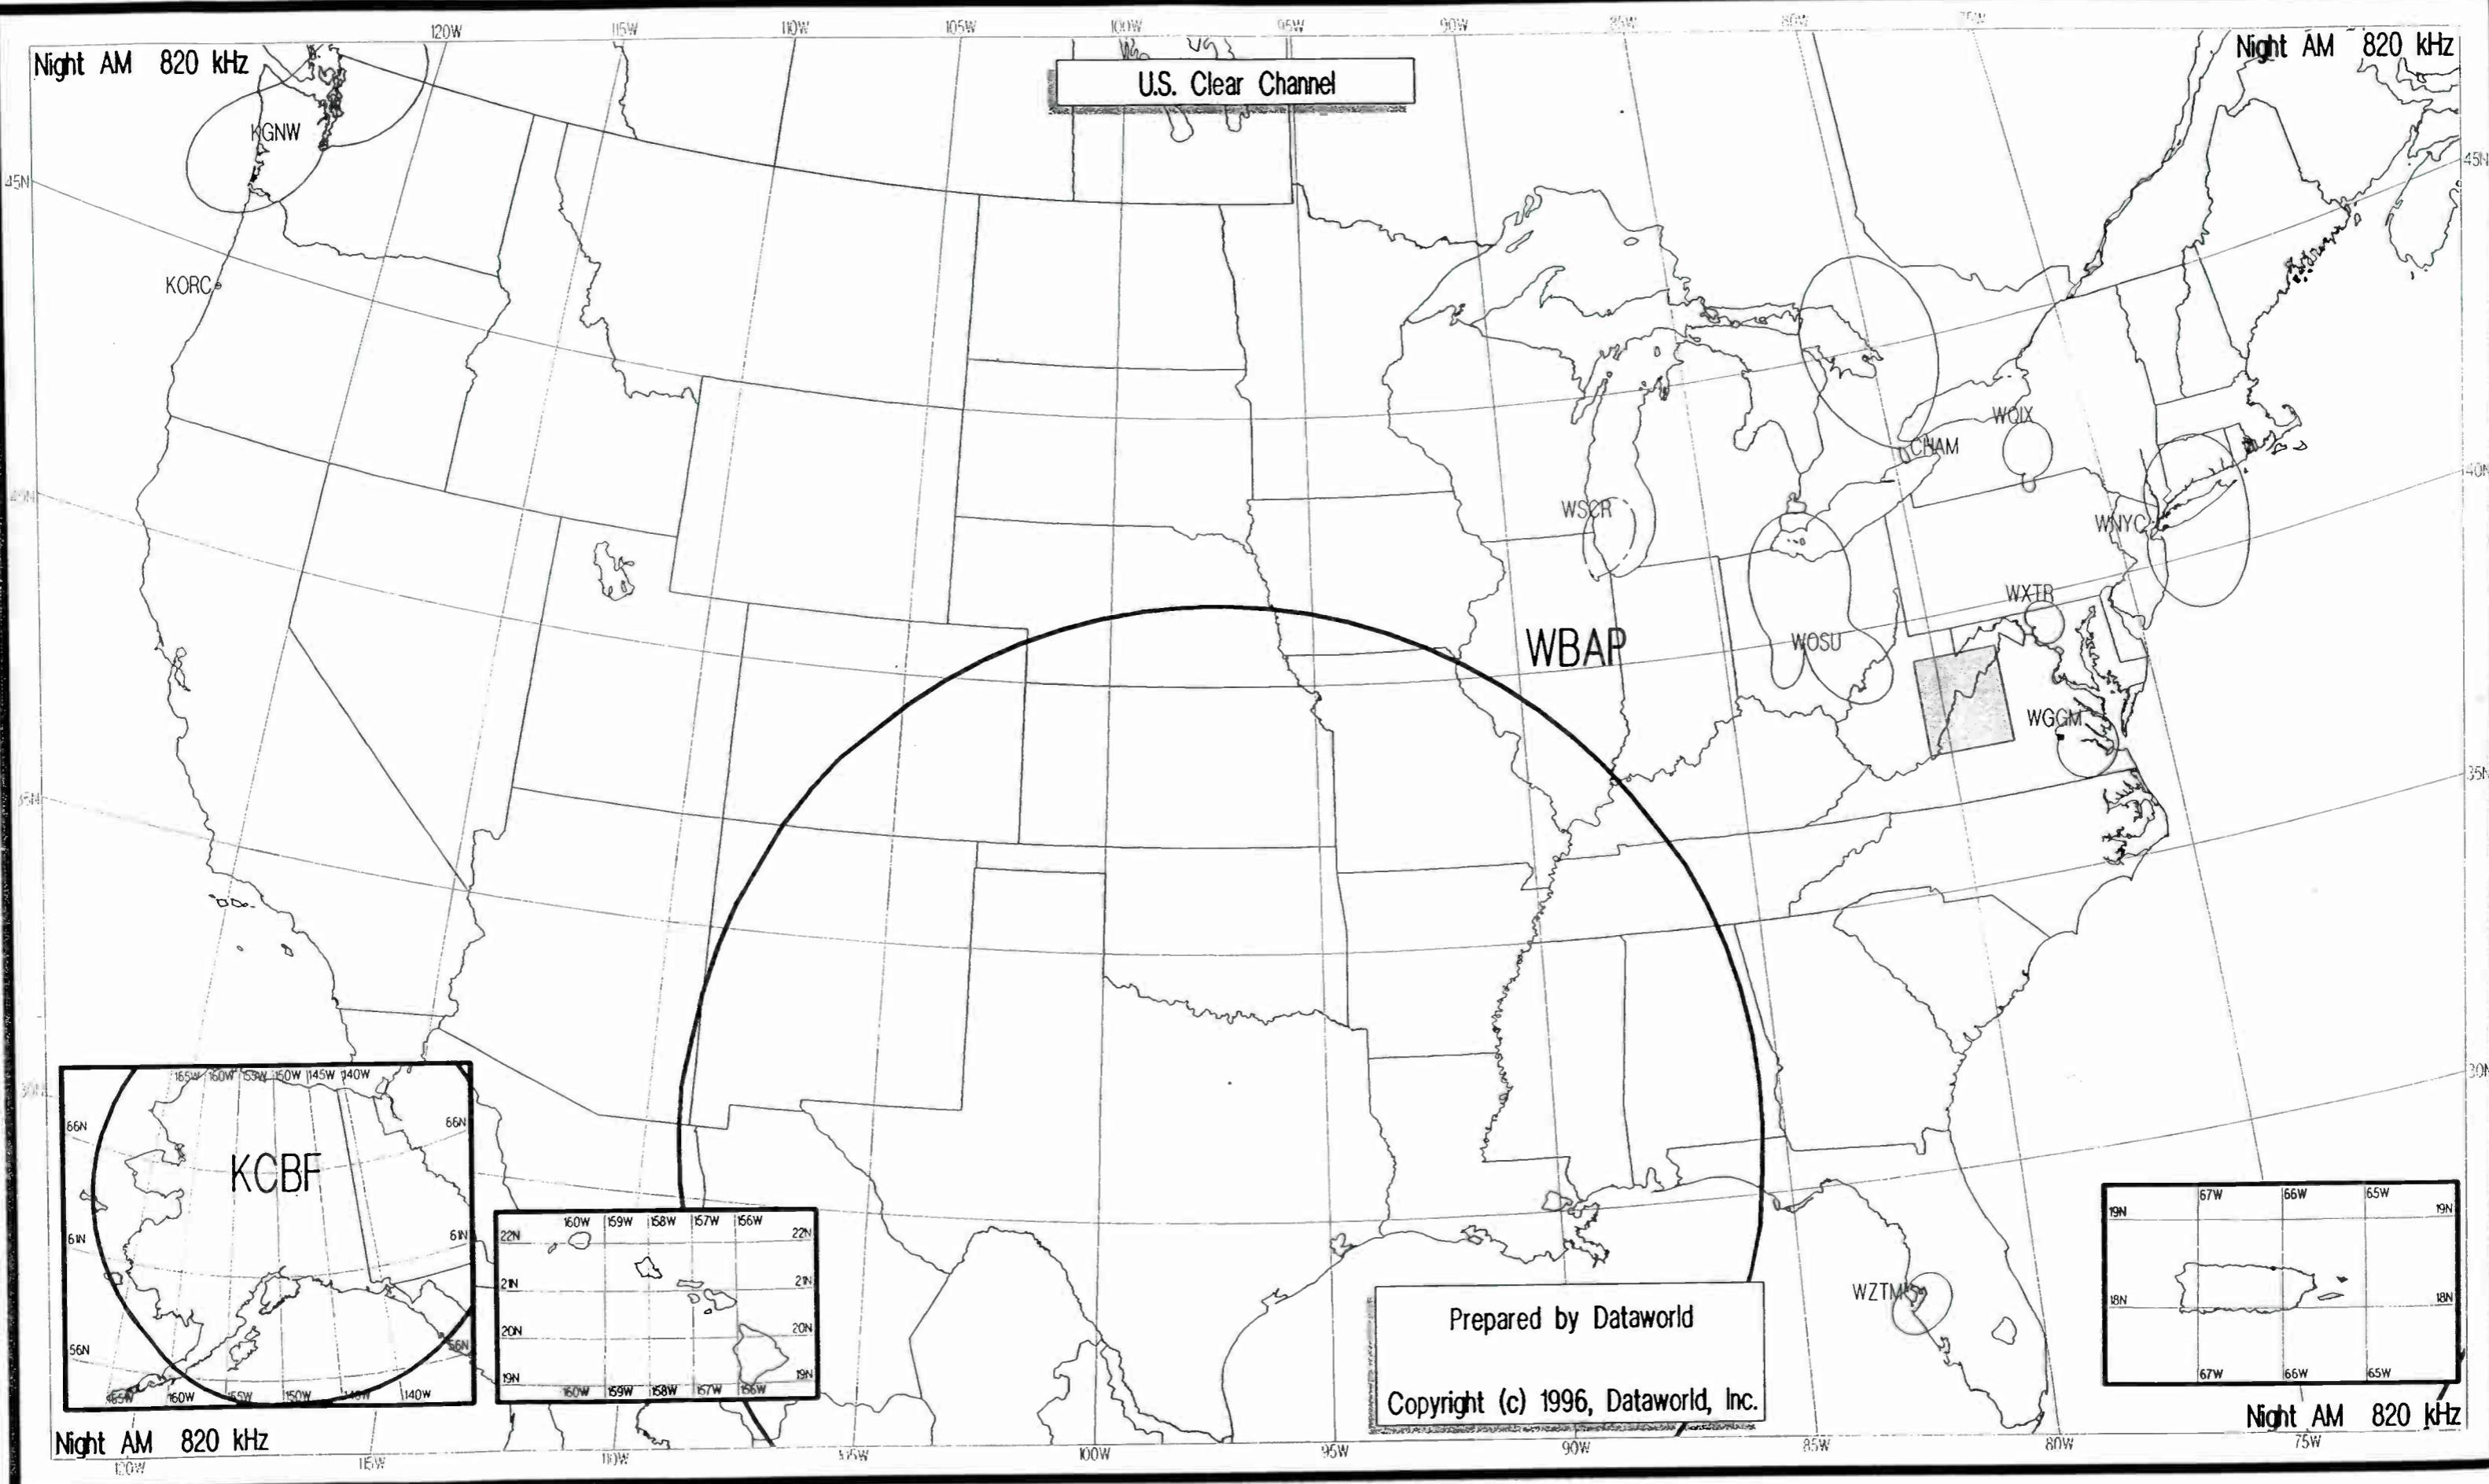

Day AM 810 kHz

U.S. Clear Channel

Day AM 810 kHz

Day AM 810 kHz

Prepared by Dataworld
 Copyright (c) 1996, Dataworld, Inc.

Night AM 820 kHz

Night AM 820 kHz

U.S. Clear Channel