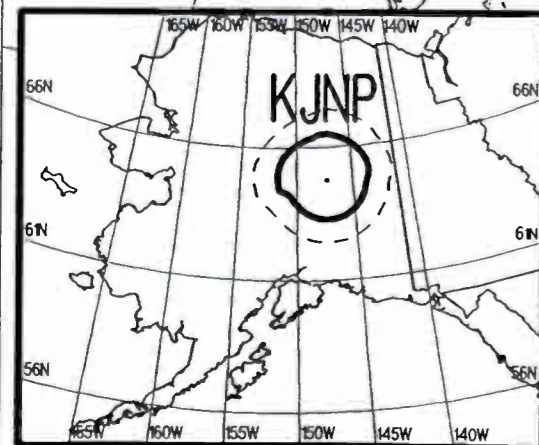

WLEO

WAVS

Prepared by Dataworld
Copyright (c) 1996, Dataworld, Inc.

Night AM 1170 kHz

Night AM 1170 kHz

Day AM 1170 kHz

Day AM 1170 kHz

U.S. Clear Channel