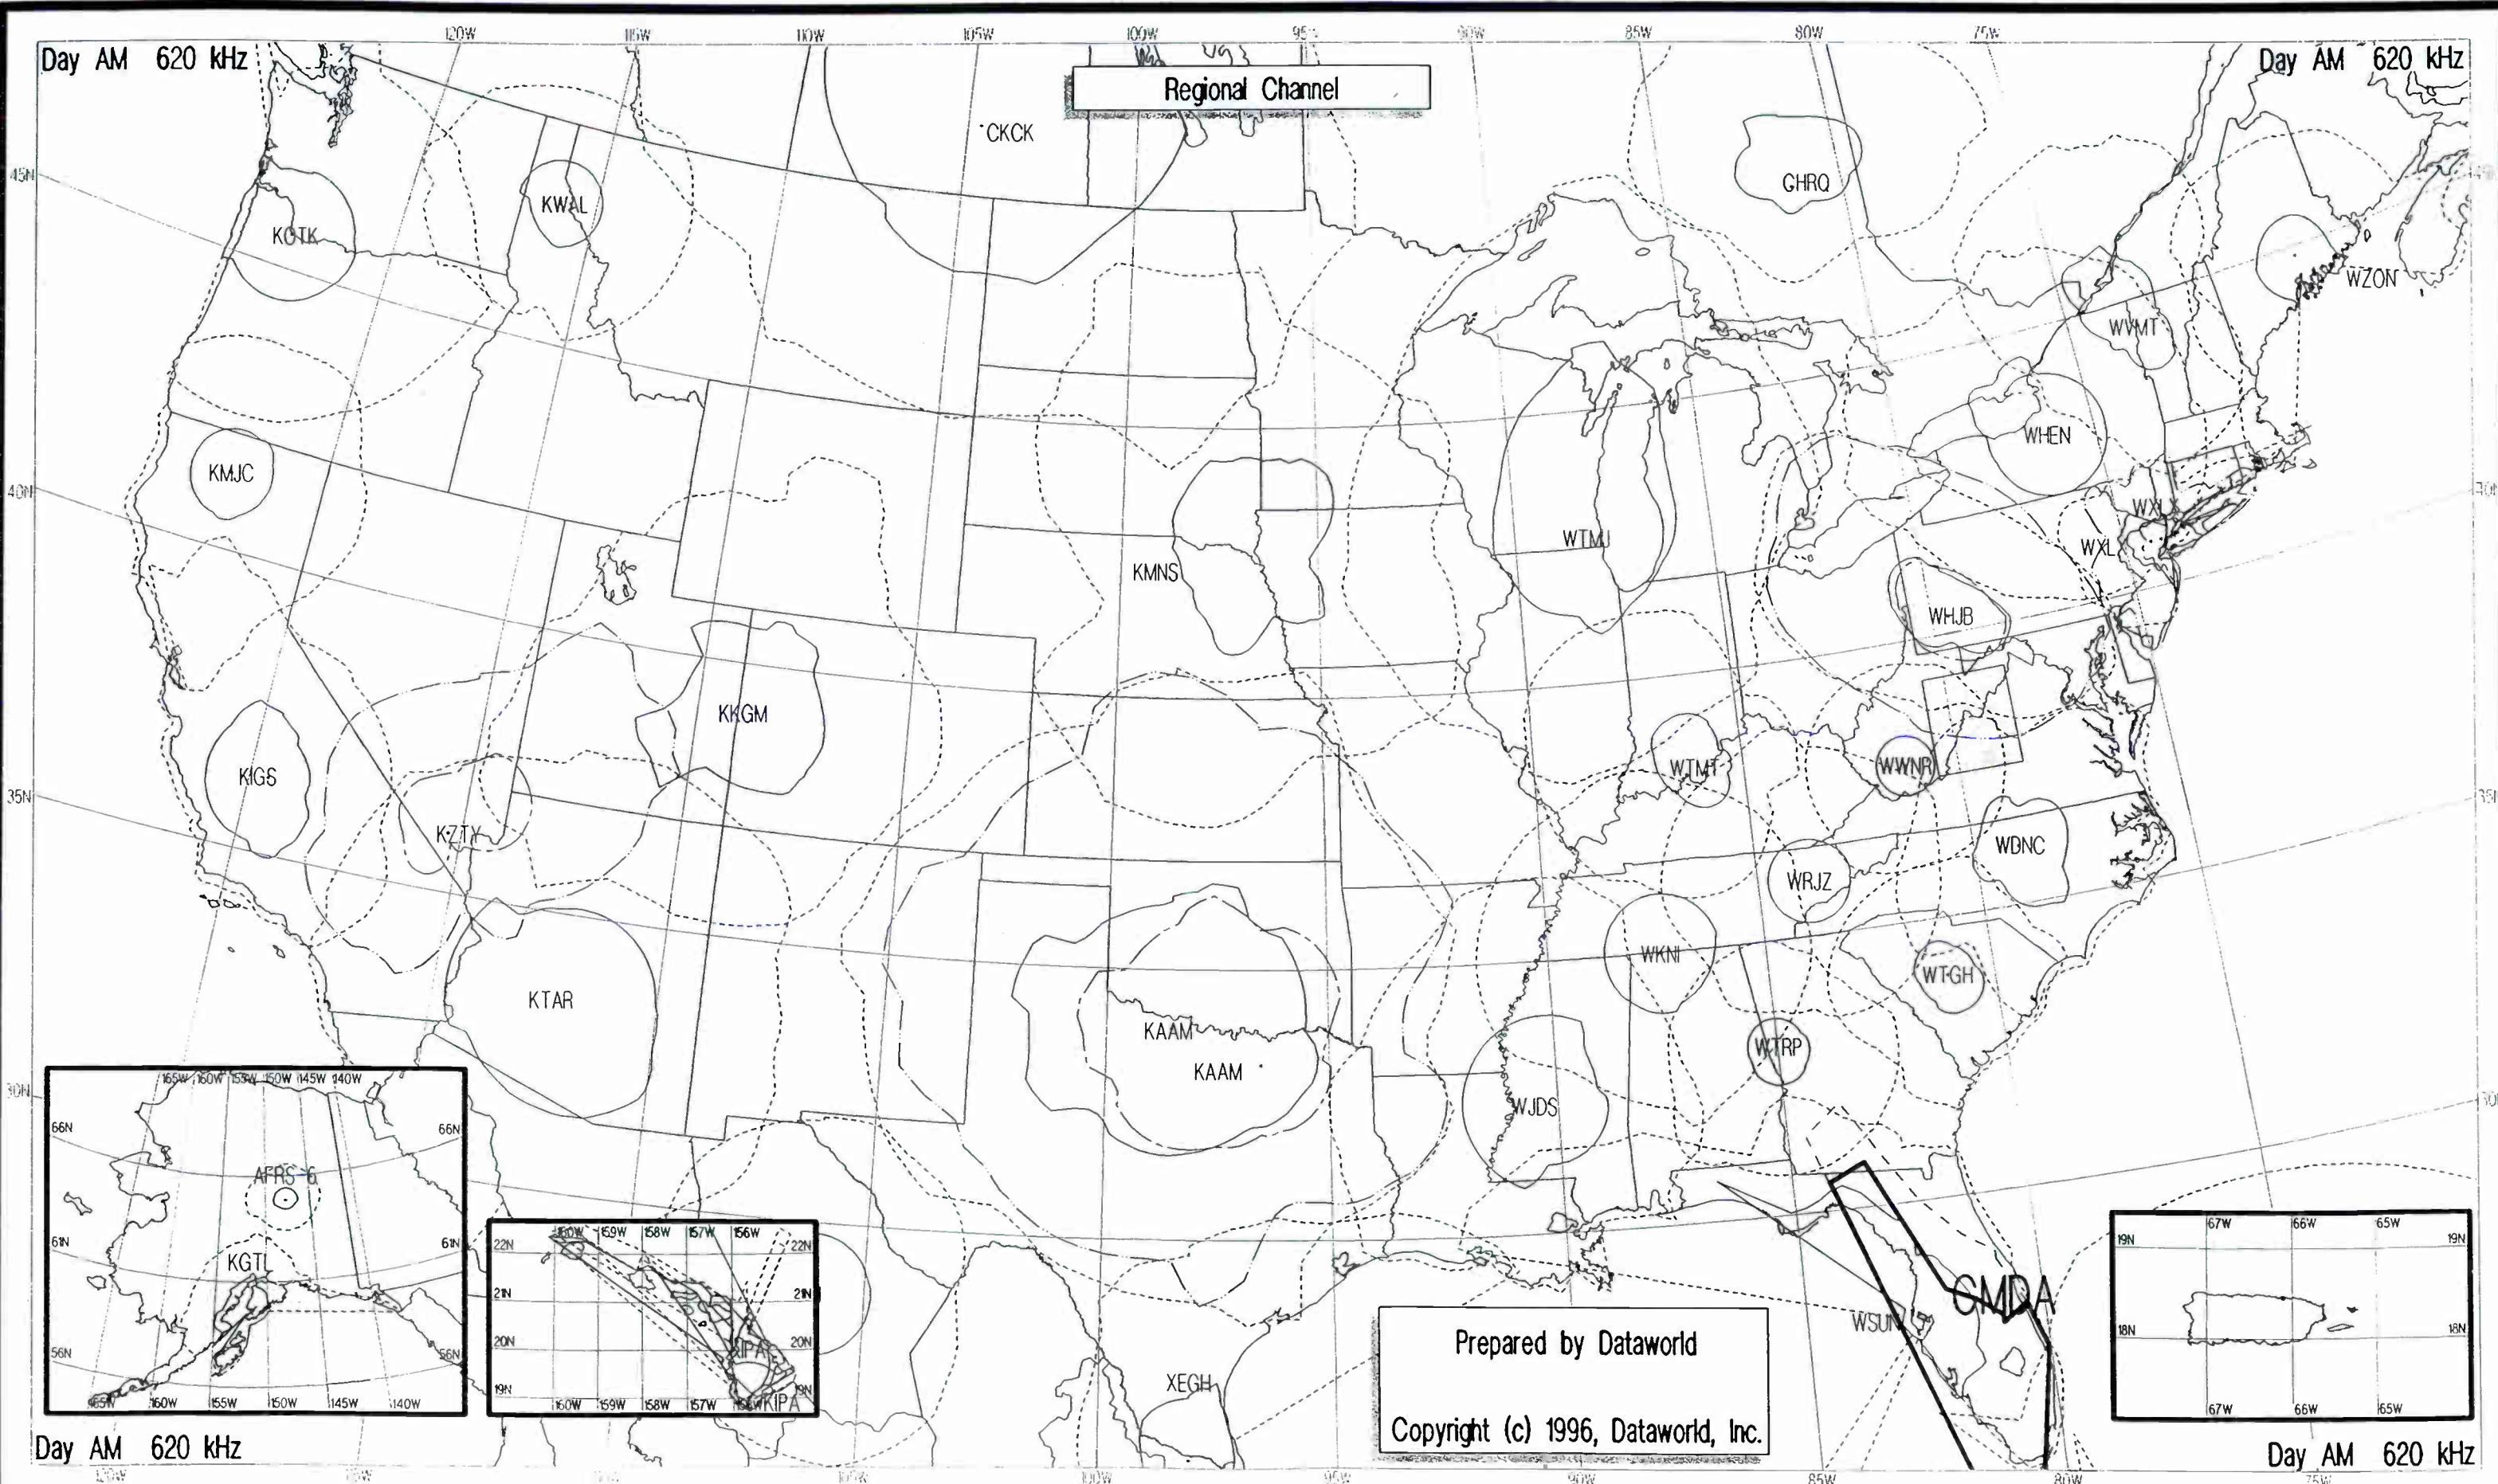

Day AM 620 kHz

Day AM 620 kHz

Regional Channel

Prepared by Dataworld
Copyright (c) 1996, Dataworld, Inc.