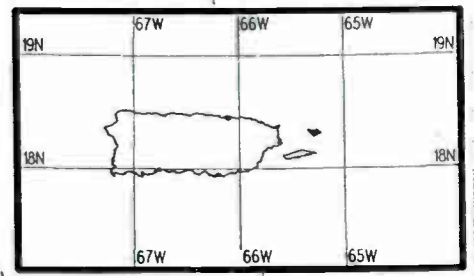

Day AM 700 kHz

Day AM 700 kHz

U.S. Clear Channel

Prepared by Dataworld
Copyright (c) 1996, Dataworld, Inc.

Day AM 700 kHz

Day AM 700 kHz