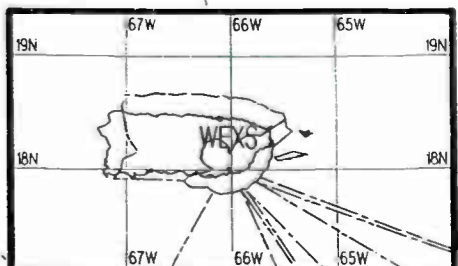

Day AM 610 kHz

Day AM 610 kHz

Regional Channel

Prepared by Dataworld
Copyright (c) 1996, Dataworld, Inc.

Day AM 610 kHz

Day AM 610 kHz