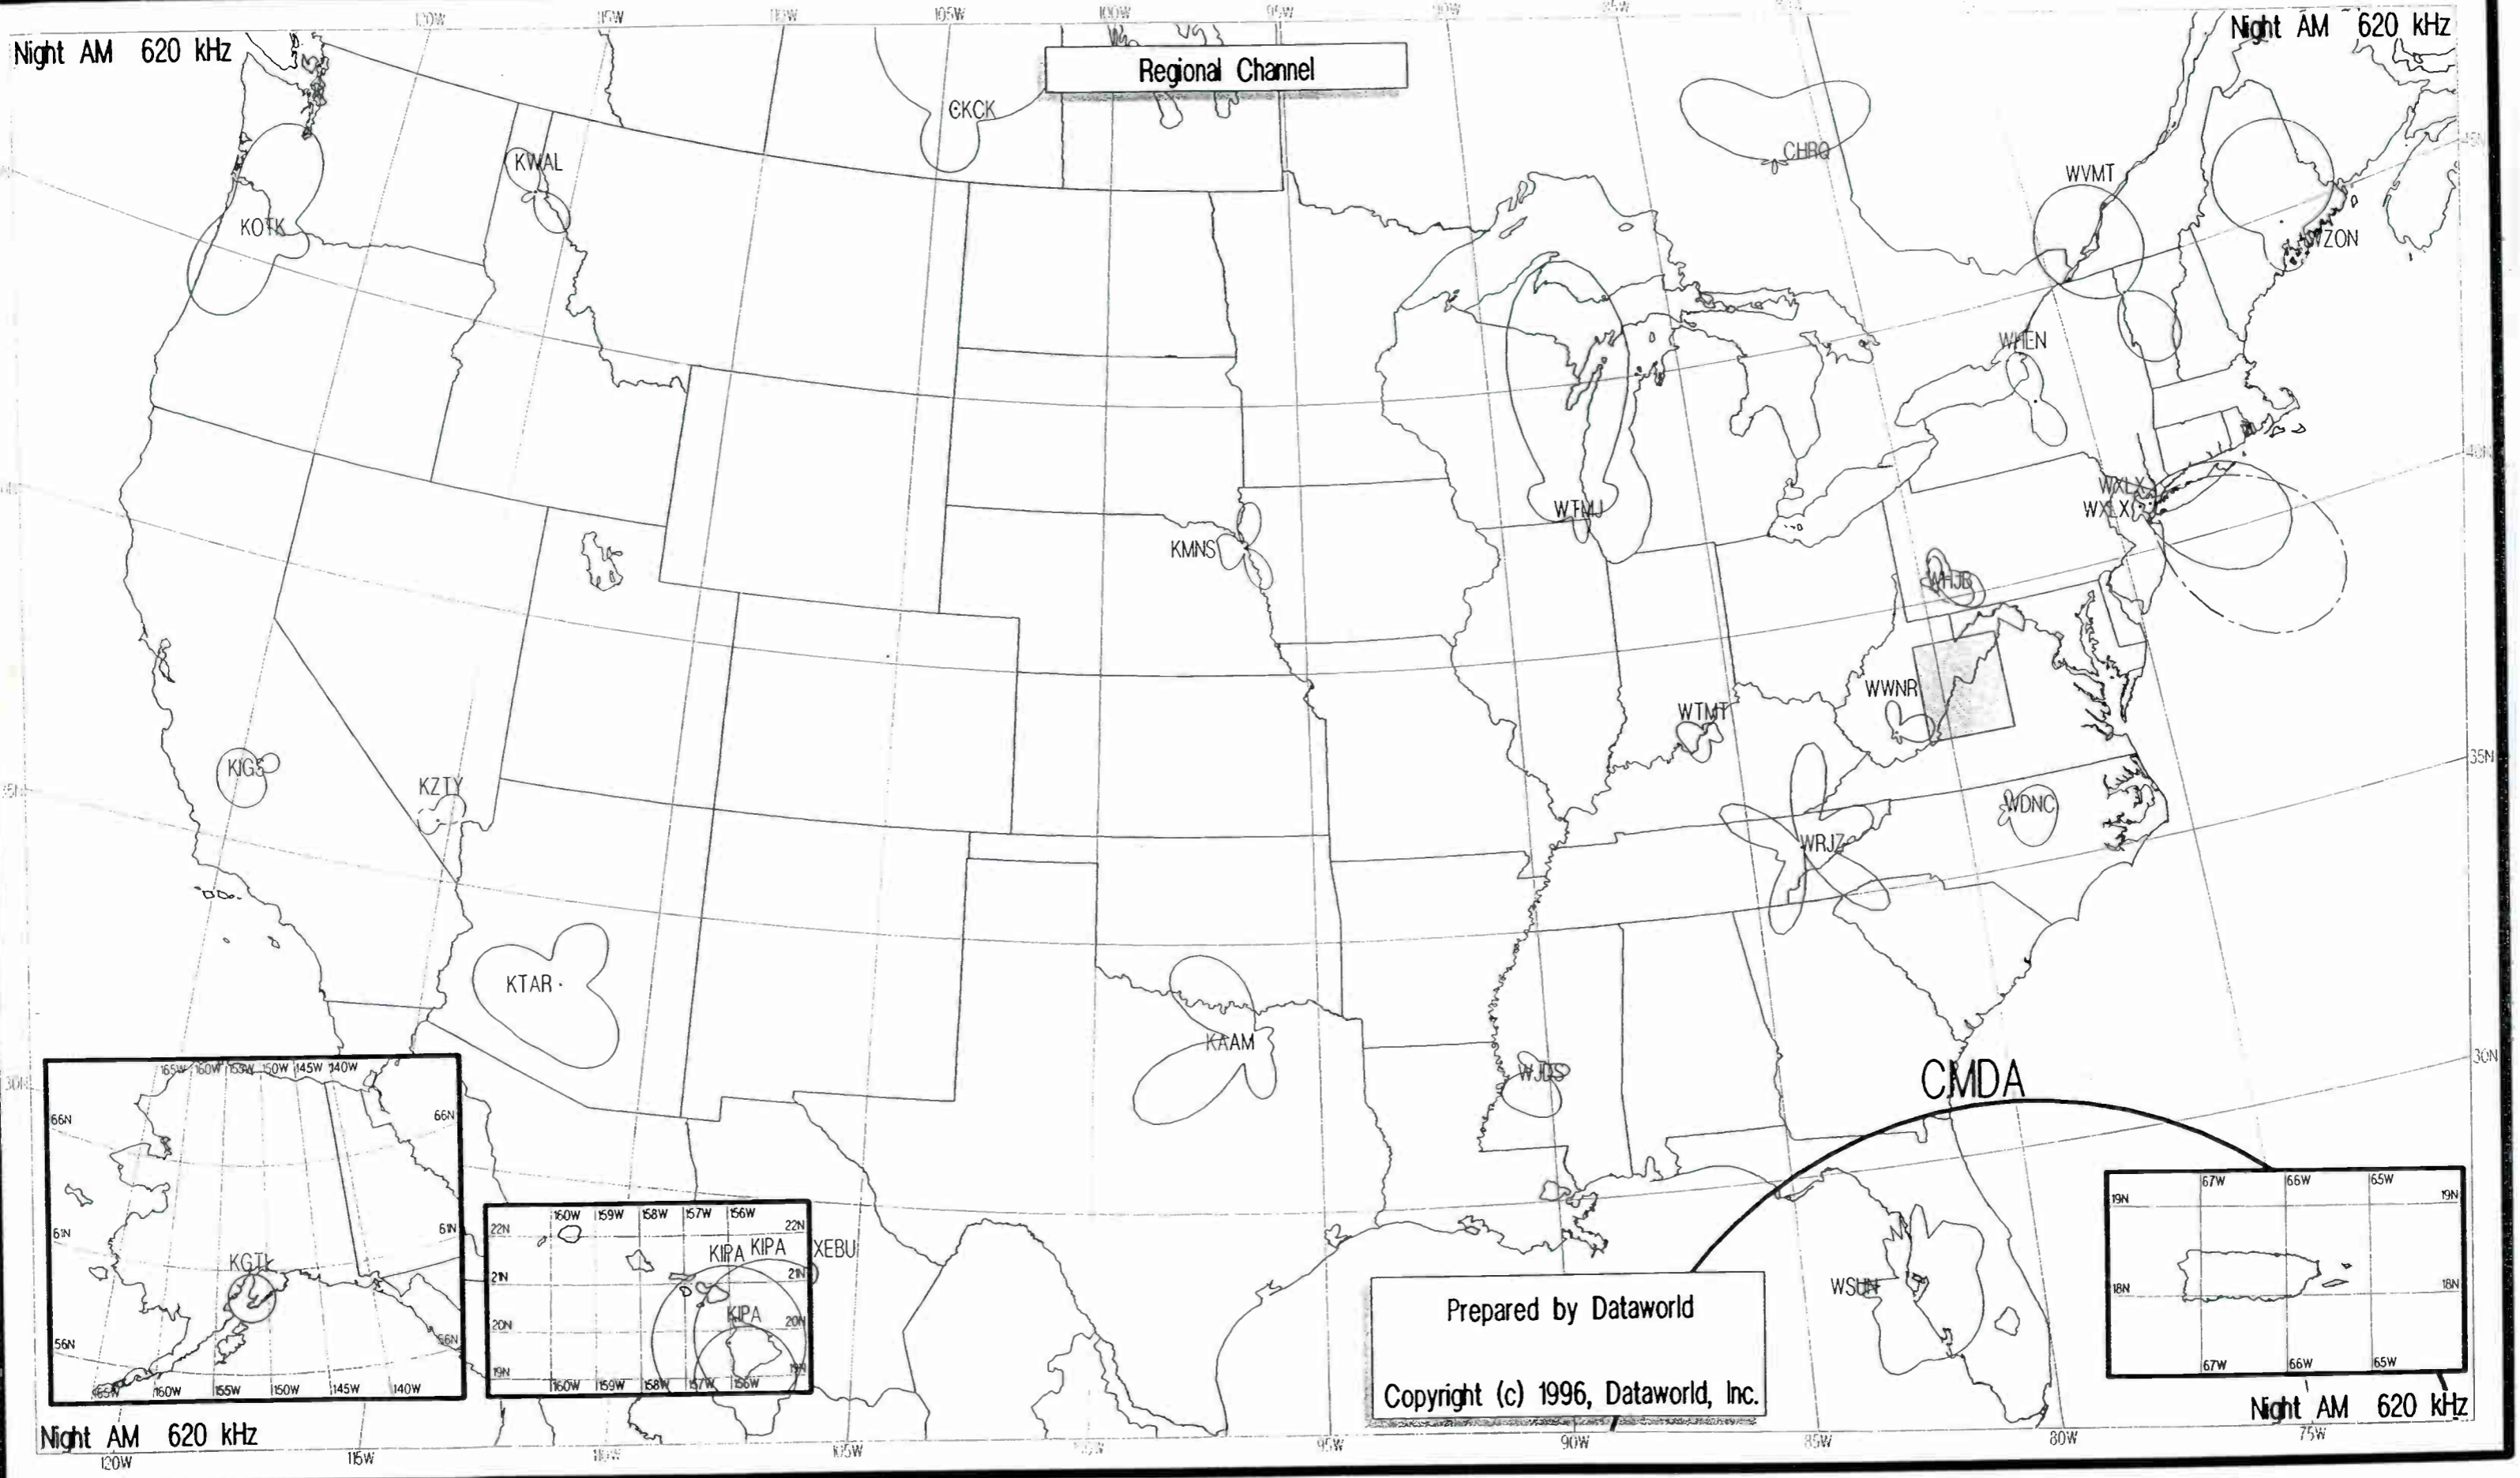

Night AM 620 kHz

Night AM 620 kHz

Regional Channel

Prepared by Dataworld
Copyright (c) 1996, Dataworld, Inc.

Night AM 620 kHz

Night AM 620 kHz