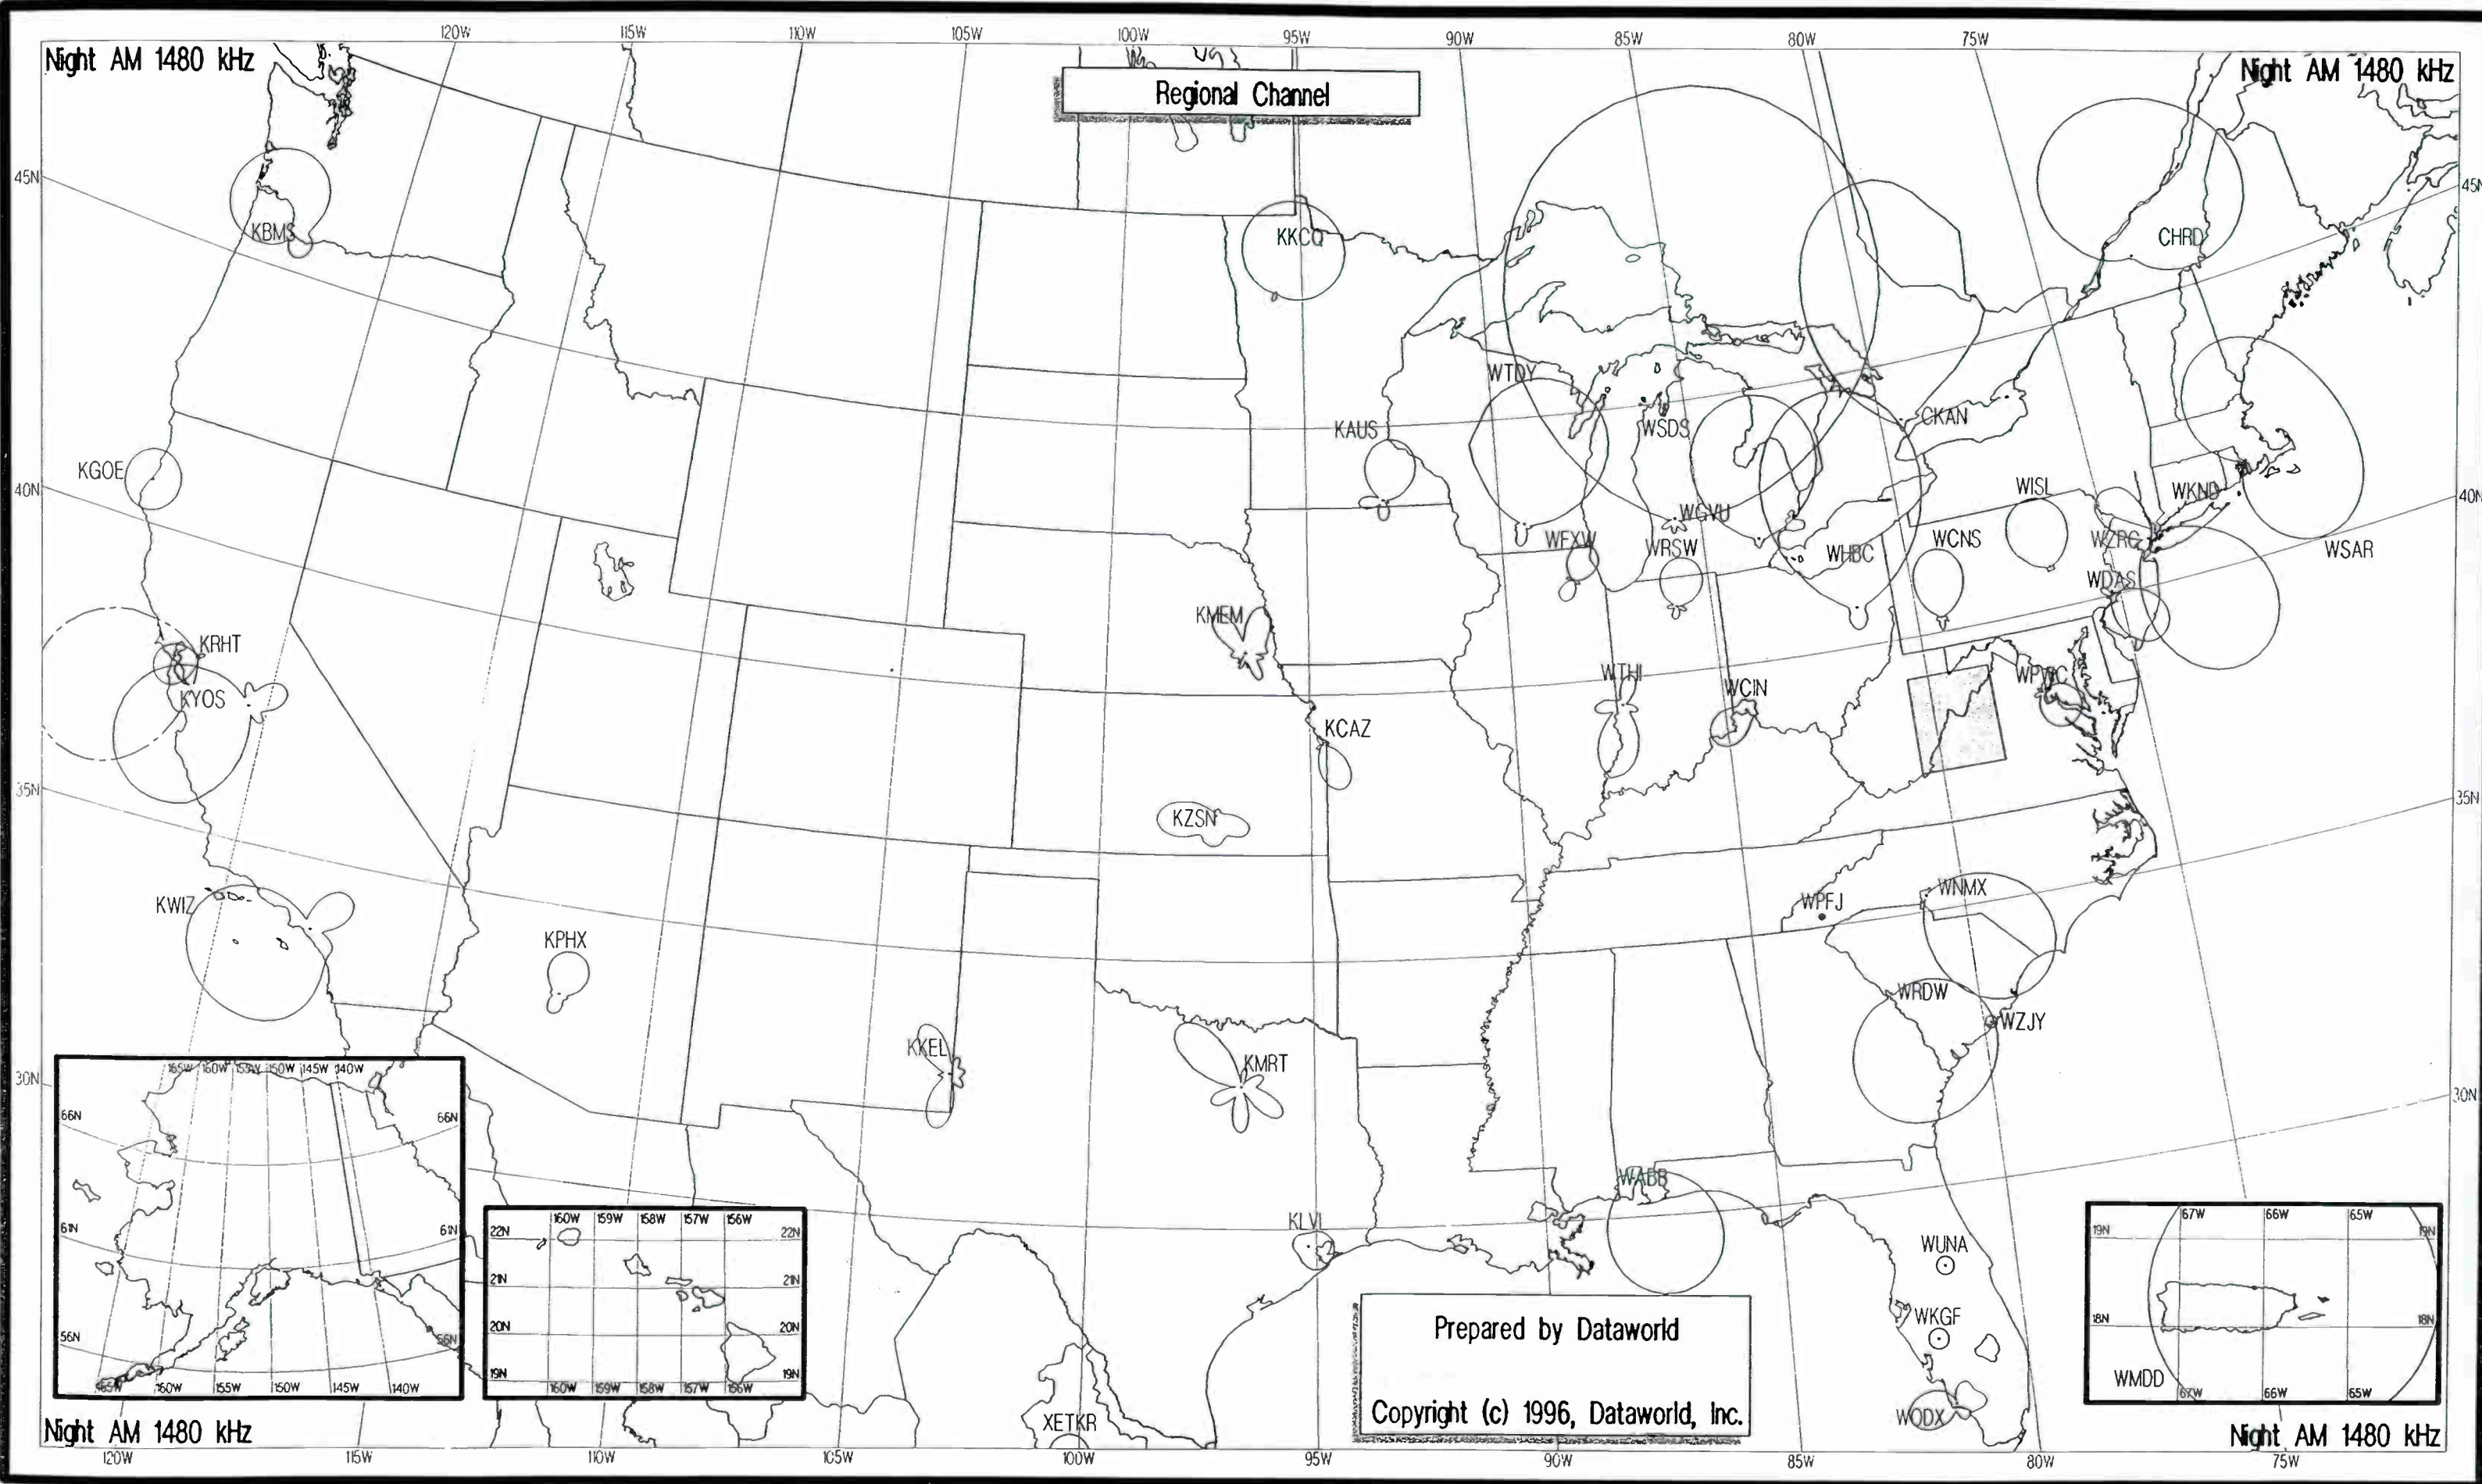

Regional Channel

Prepared by Dataworld
 Copyright (c) 1996, Dataworld, Inc.

Day AM 1470 kHz

Day AM 1470 kHz

Night AM 1480 kHz

Night AM 1480 kHz

Regional Channel

Prepared by Dataworld
 Copyright (c) 1996, Dataworld, Inc.