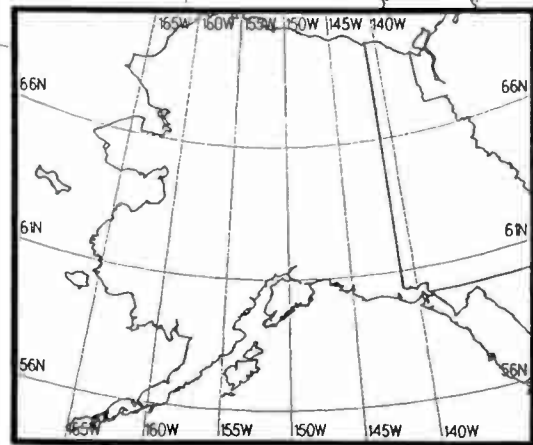

Night AM 1320 kHz

Night AM 1320 kHz

Regional Channel

Prepared by Dataworld
Copyright (c) 1996, Dataworld, Inc.

Night AM 1320 kHz

Night AM 1320 kHz