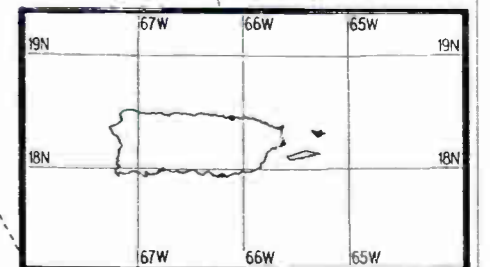

Day AM 540 kHz

Day AM 540 kHz

CBK

Canadian/Mexican Clear Channel

Prepared by Dataworld
Copyright (c) 1996, Dataworld, Inc.

Day AM 540 kHz

Day AM 540 kHz