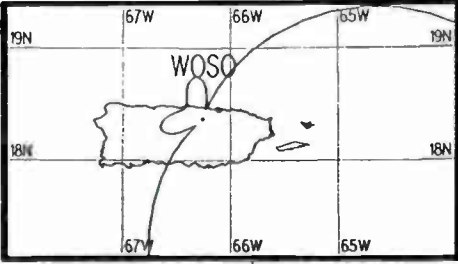

Night AM 1030 kHz

Night AM 1030 kHz

U.S. Clear Channel

Prepared by Dataworld
Copyright (c) 1996, Dataworld, Inc.

Night AM 1030 kHz

Night AM 1030 kHz