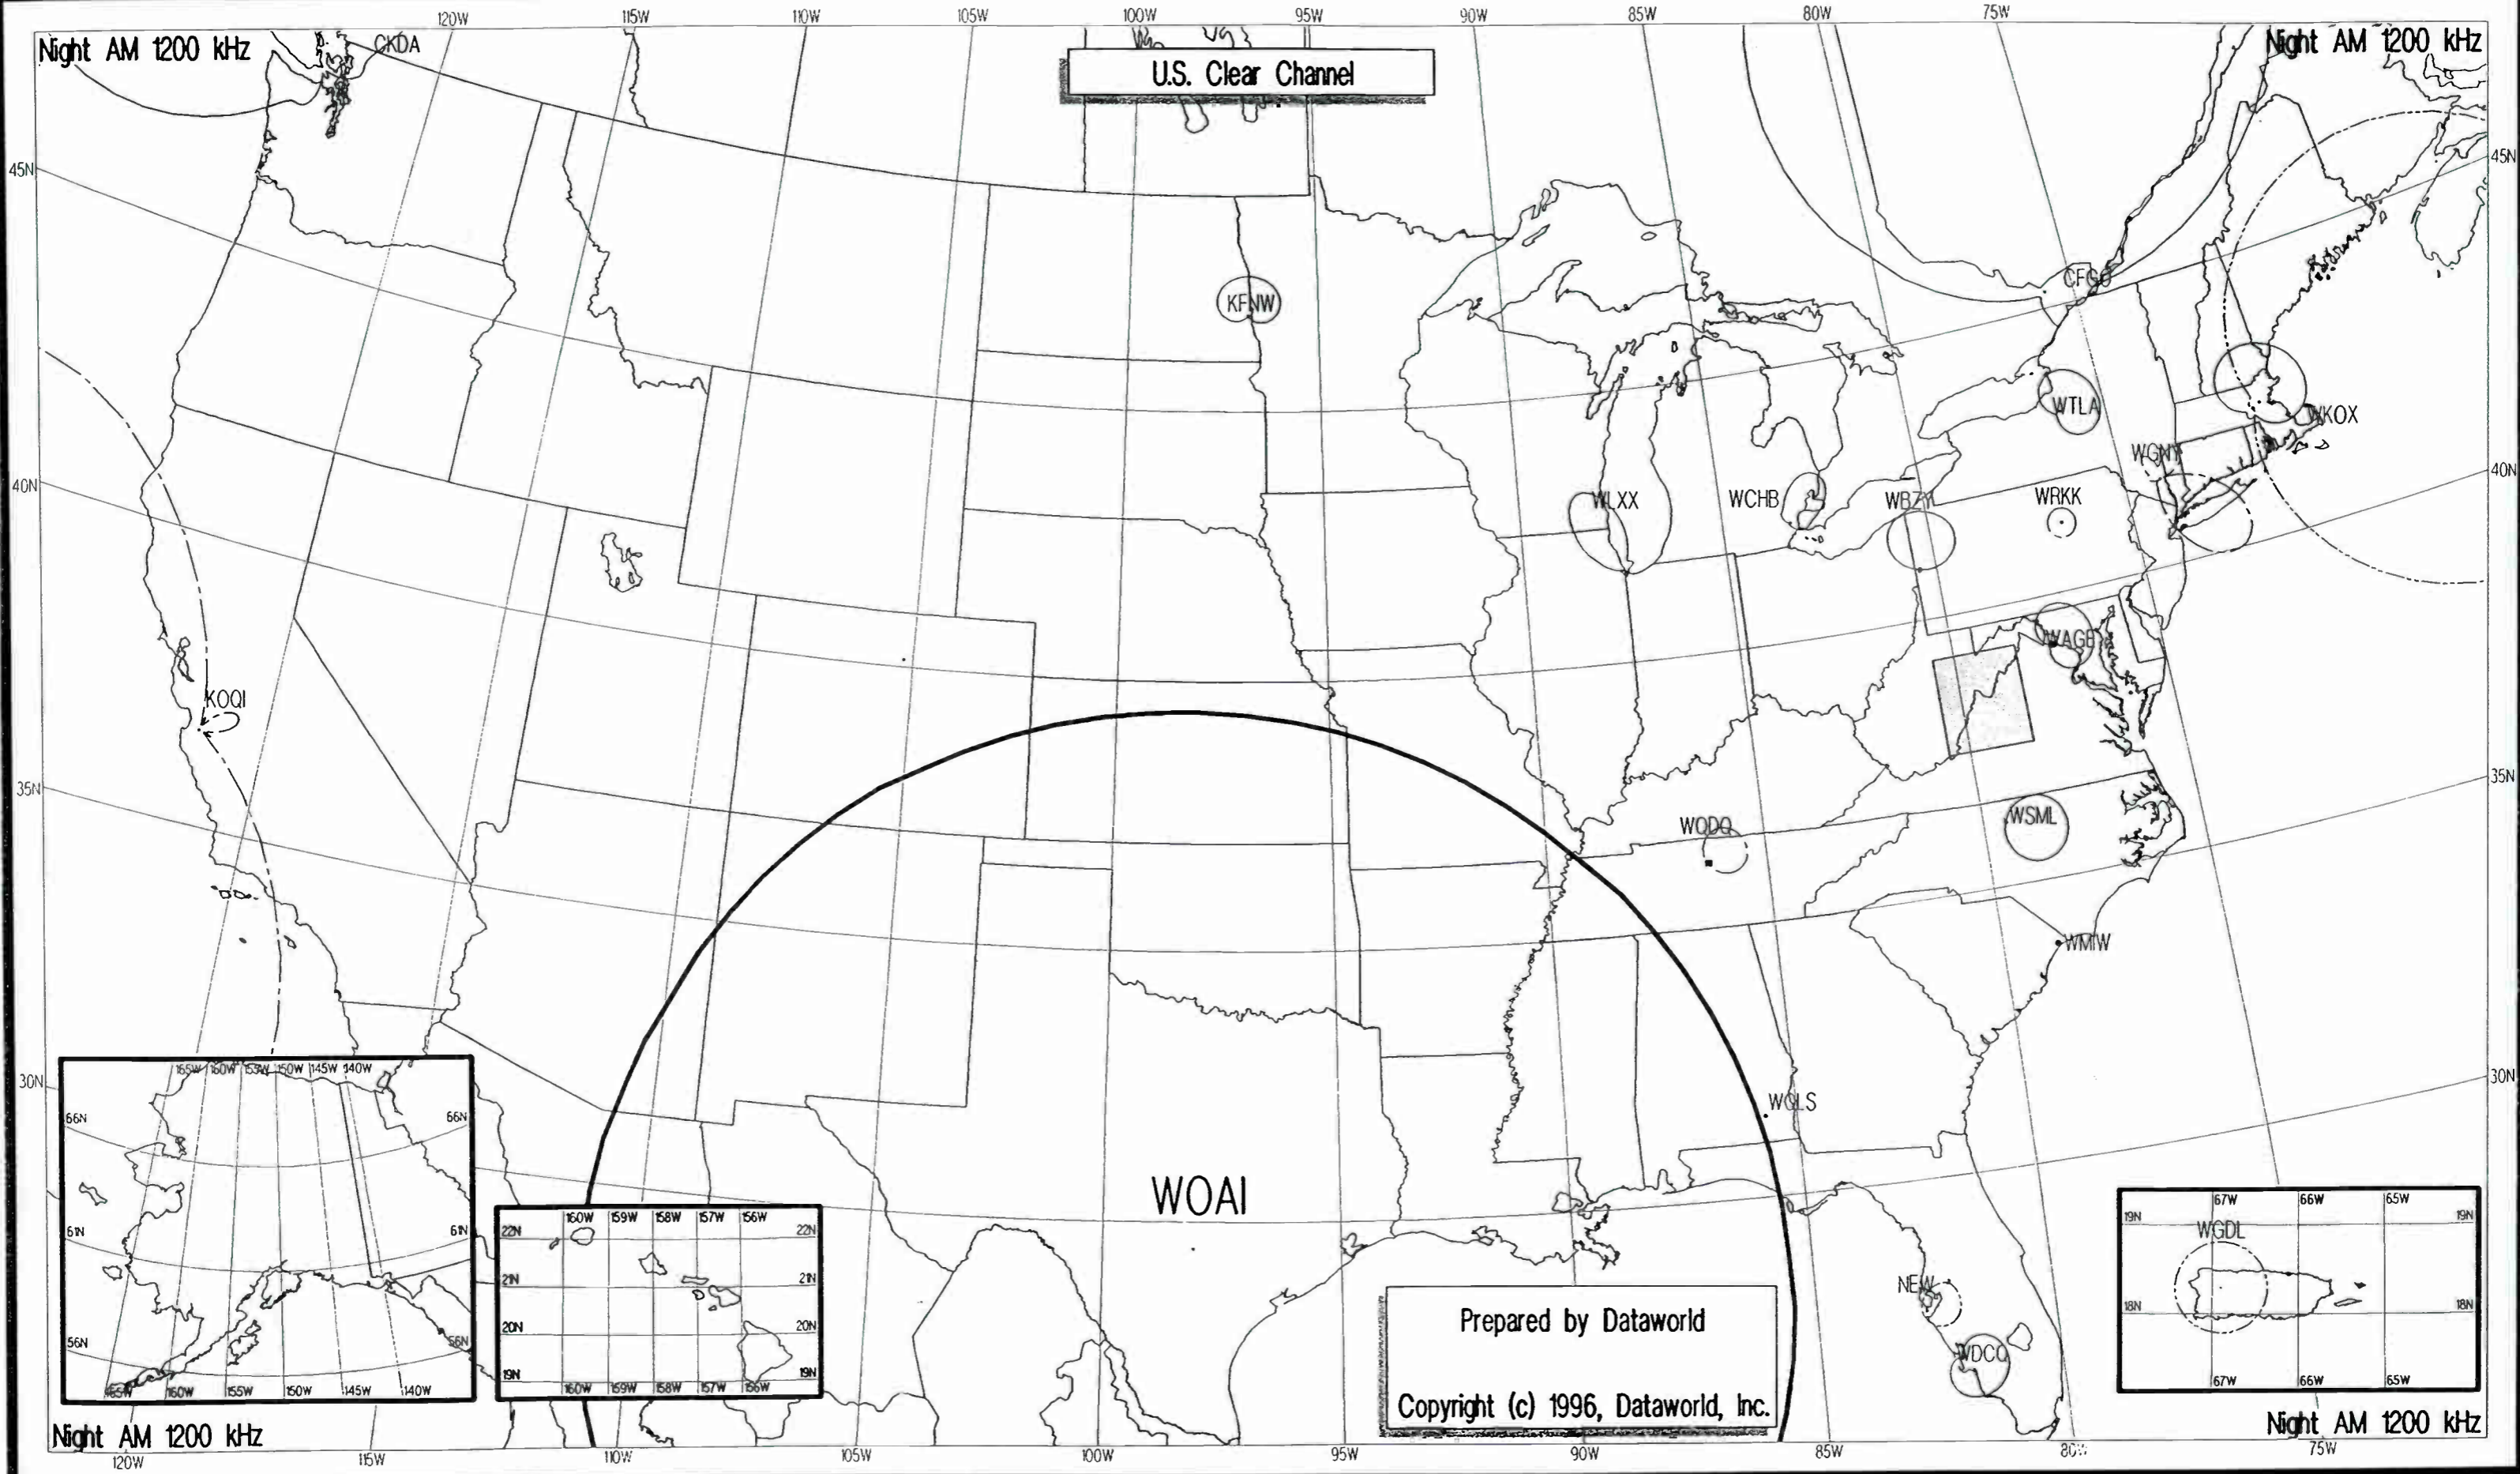

Night AM 1200 kHz

Night AM 1200 kHz

U.S. Clear Channel

Night AM 1200 kHz

Night AM 1200 kHz

Prepared by Dataworld
Copyright (c) 1996, Dataworld, Inc.

WOAI