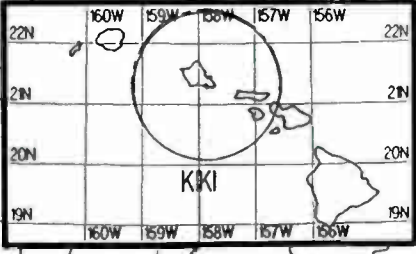

Prepared by Dataworld
Copyright (c) 1996, Dataworld, Inc.