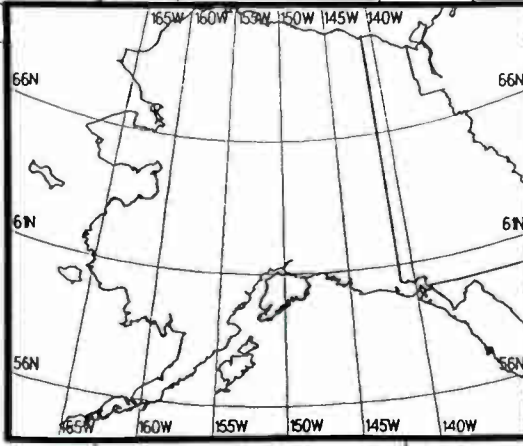

Prepared by Dataworld
 Copyright (c) 1996, Dataworld, Inc.

Night AM 930 kHz

Night AM 930 kHz

Night AM 940 kHz

Night AM 940 kHz

Canadian/Mexican Clear Channel

Prepared by Dataworld
 Copyright (c) 1996, Dataworld, Inc.