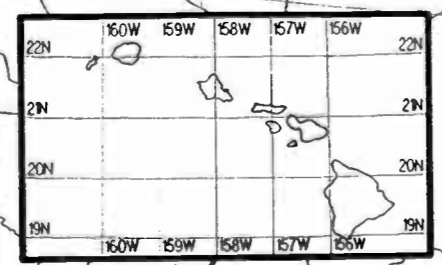

Prepared by Dataworld
Copyright (c) 1996, Dataworld, Inc.

Night AM 770 kHz

Night AM 770 kHz