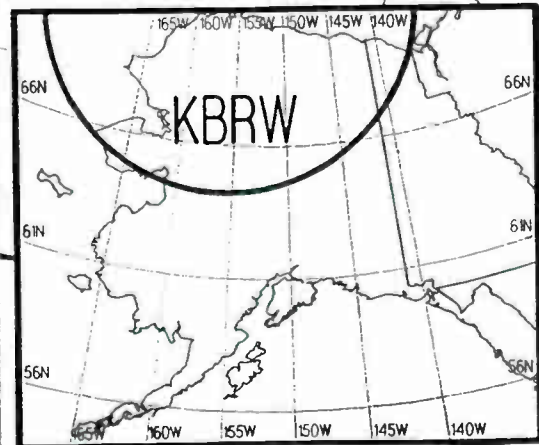

Night AM 680 kHz

Night AM 680 kHz

U.S. Clear Channel

Prepared by Dataworld
Copyright (c) 1996, Dataworld, Inc.

Night AM 680 kHz

Night AM 680 kHz