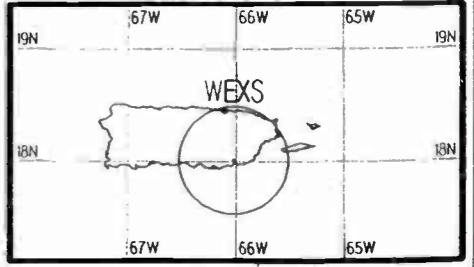

Day AM 600 kHz

Regional Channel

Prepared by Dataworld
 Copyright (c) 1996, Dataworld, Inc.

CMKA
 CMKV

Night AM 610 kHz

Night AM 610 kHz

Regional Channel

Prepared by Dataworld
 Copyright (c) 1996, Dataworld, Inc.