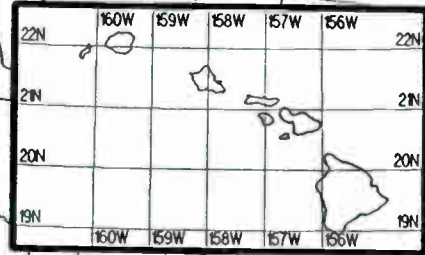

Prepared by Dataworld
 Copyright (c) 1996, Dataworld, Inc.

Night AM 820 kHz

Night AM 820 kHz

Day AM 820 kHz

Day AM 820 kHz

U.S. Clear Channel

Day AM 820 kHz

Day AM 820 kHz