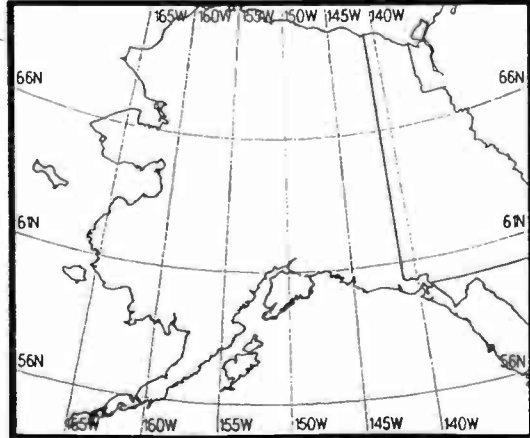

Night AM 1540 kHz

Night AM 1540 kHz

U.S./Bahamas Clear Channel

Night AM 1540 kHz

Night AM 1540 kHz

Prepared by Dataworld
Copyright (c) 1996, Dataworld, Inc.