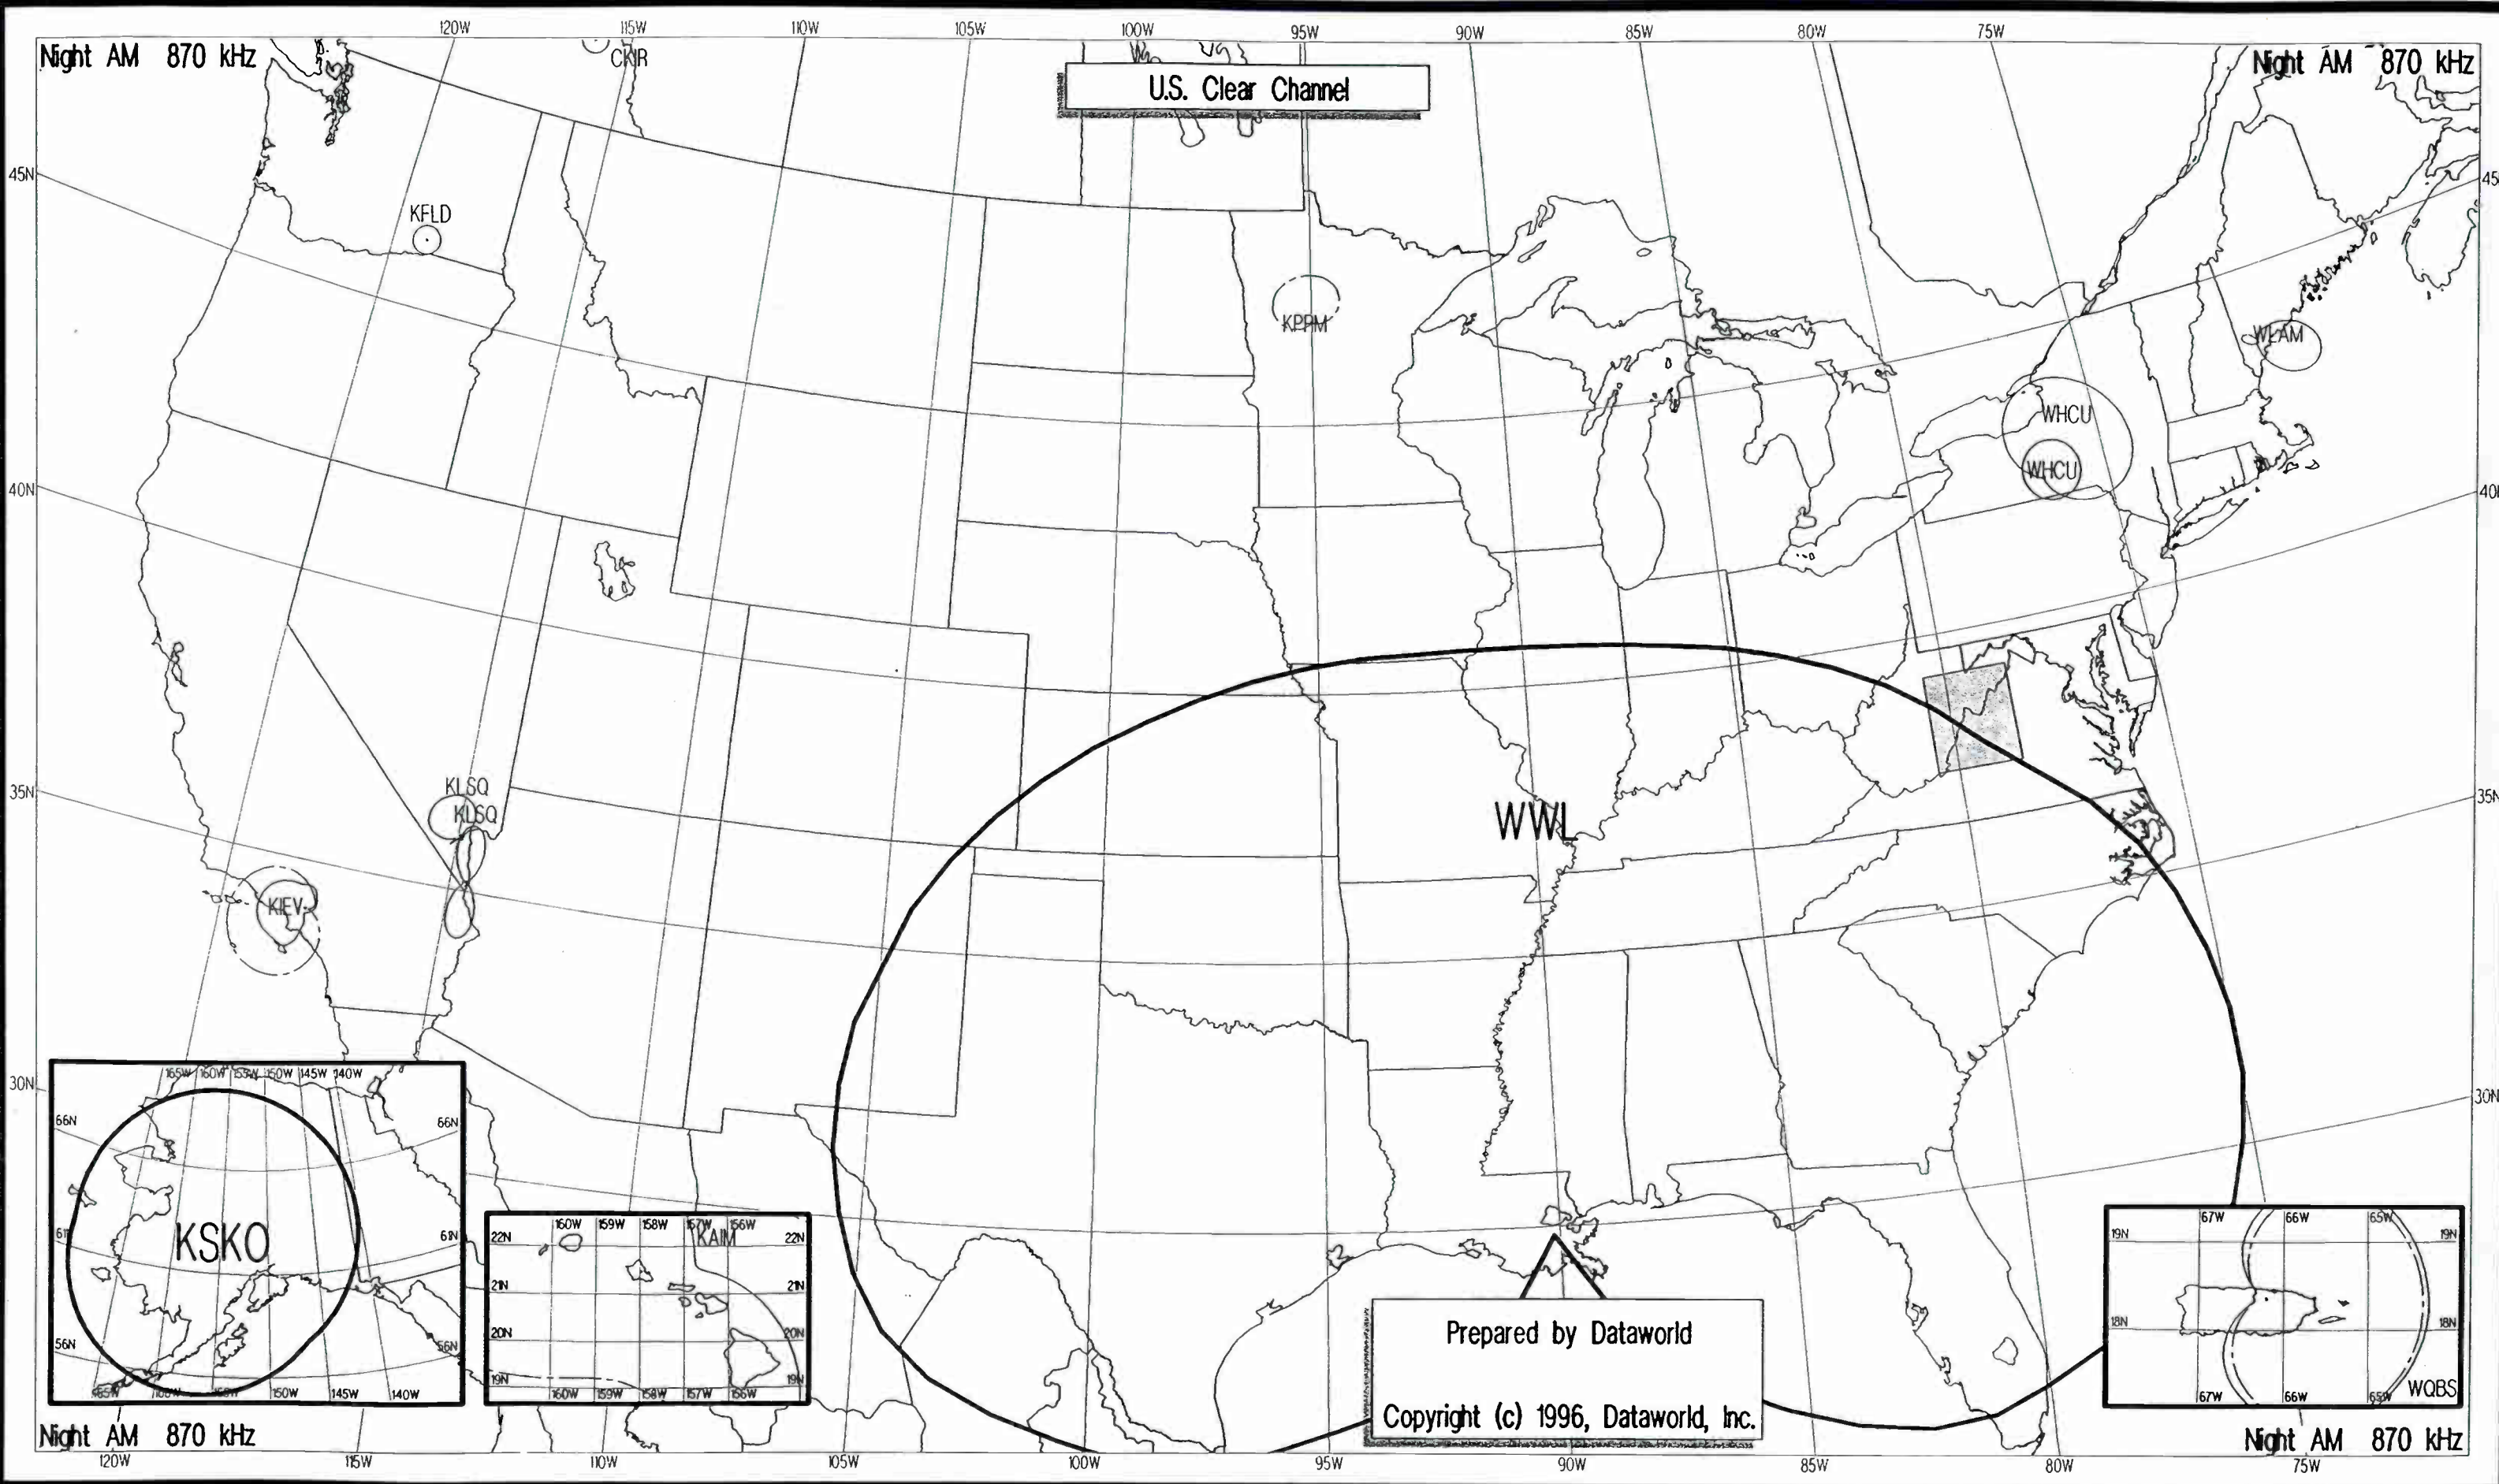

Night AM 870 kHz

Night AM 870 kHz

U.S. Clear Channel

Prepared by Dataworld
Copyright (c) 1996, Dataworld, Inc.

Night AM 870 kHz

Night AM 870 kHz