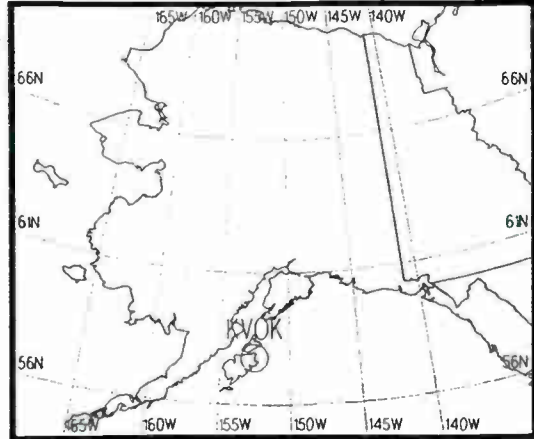

Night AM 560 kHz

Night AM 560 kHz

Regional Channel

Prepared by Dataworld
Copyright (c) 1996, Dataworld, Inc.

Night AM 560 kHz

Night AM 560 kHz