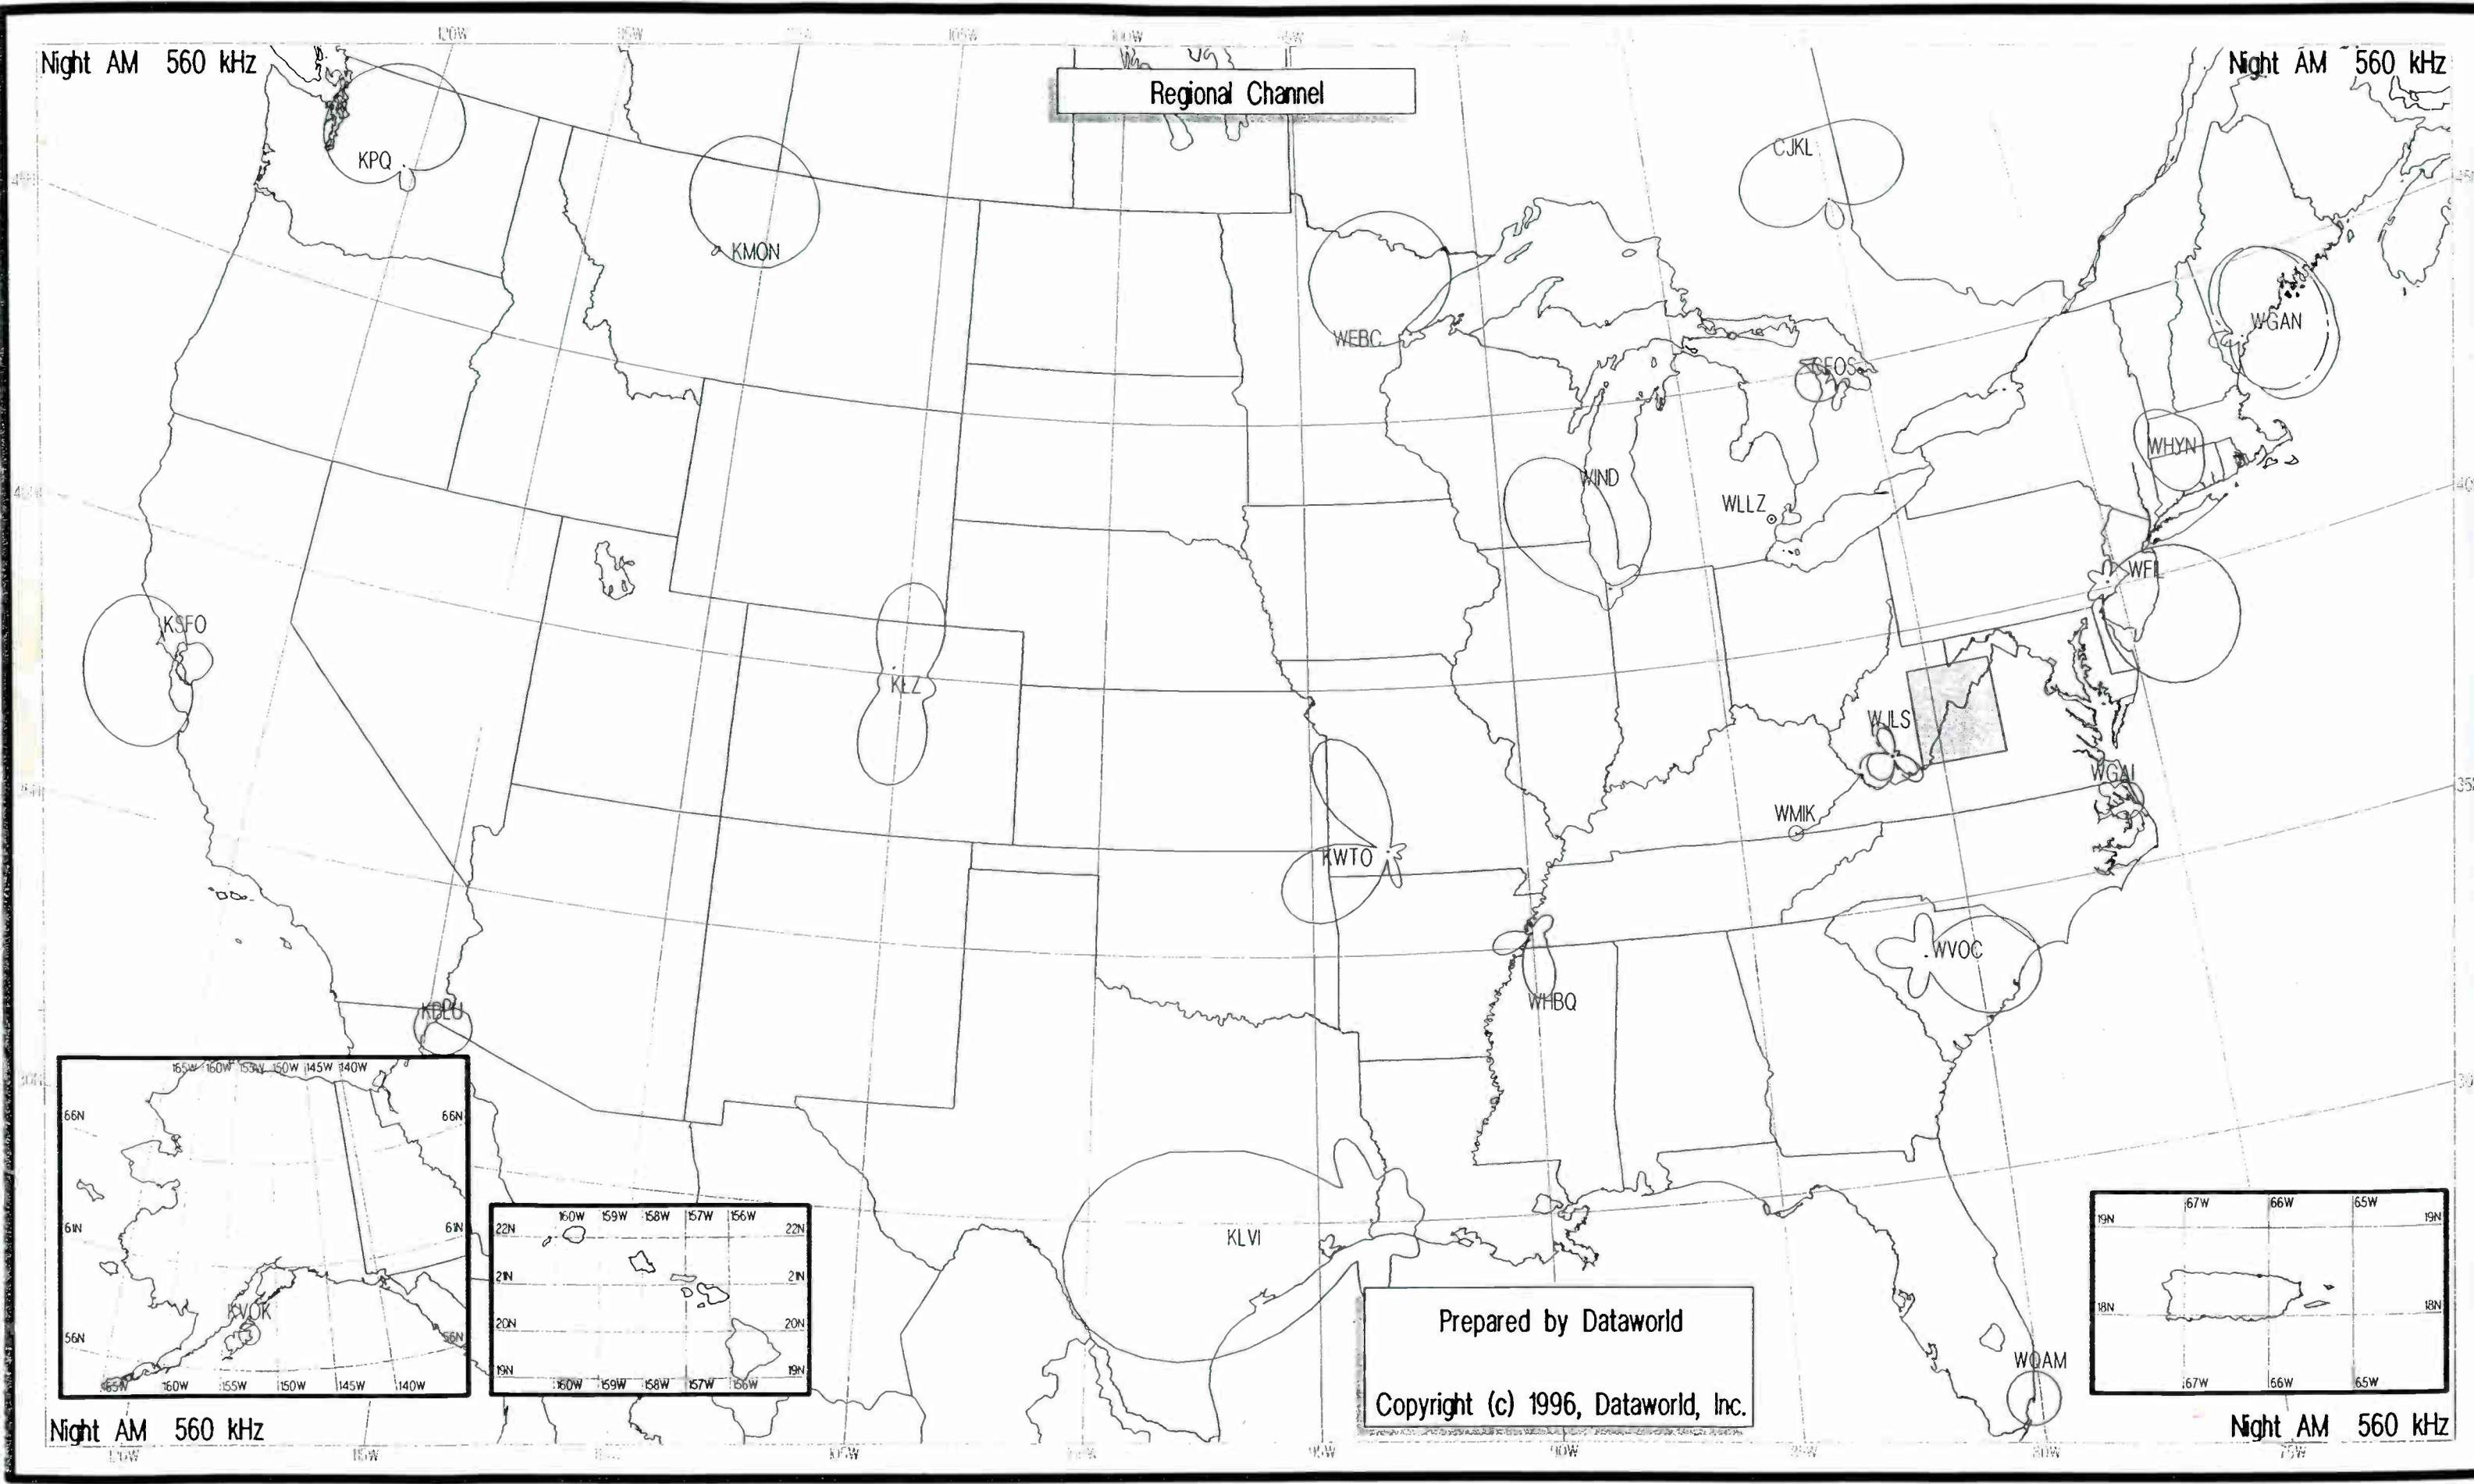

Night AM 560 kHz

Night AM 560 kHz

Regional Channel

Prepared by Dataworld
Copyright (c) 1996, Dataworld, Inc.

Night AM 560 kHz

Night AM 560 kHz