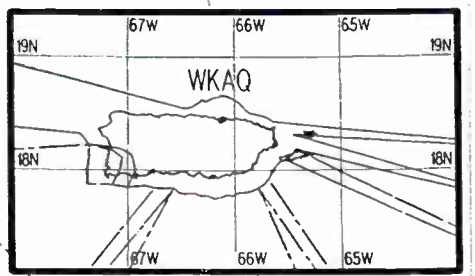

Night AM 580 kHz

Regional Channel

Prepared by Dataworld
 Copyright (c) 1996, Dataworld, Inc.

Night AM 580 kHz

Night AM 580 kHz

Day AM 580 kHz

Day AM 580 kHz

Regional Channel