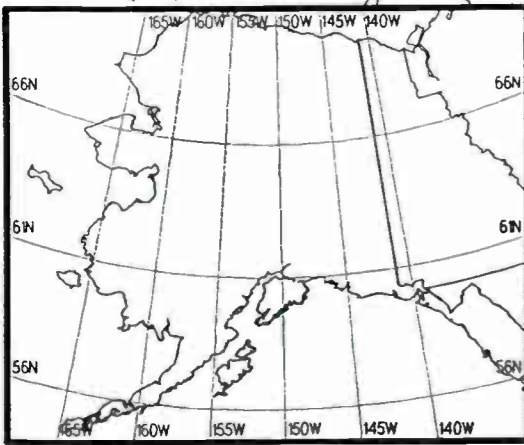

Night AM 1500 kHz

Night AM 1500 kHz

U.S. Clear Channel

Prepared by Dataworld
Copyright (c) 1996, Dataworld, Inc.

Night AM 1500 kHz

Night AM 1500 kHz