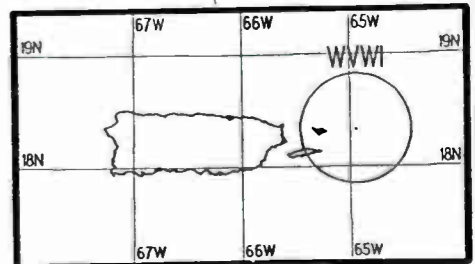

Night AM 1000 kHz

Night AM 1000 kHz