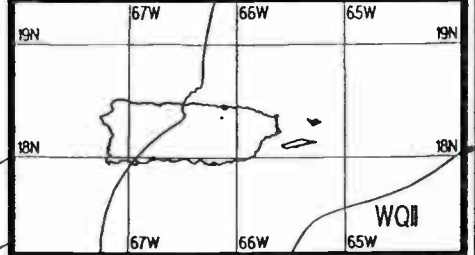

Day AM 1130 kHz

Prepared by Dataworld
 Copyright (c) 1996, Dataworld, Inc.

Night AM 1140 kHz

Night AM 1140 kHz

U.S./Mexican Clear Channel

Prepared by Dataworld
 Copyright (c) 1996, Dataworld, Inc.

Night AM 1140 kHz