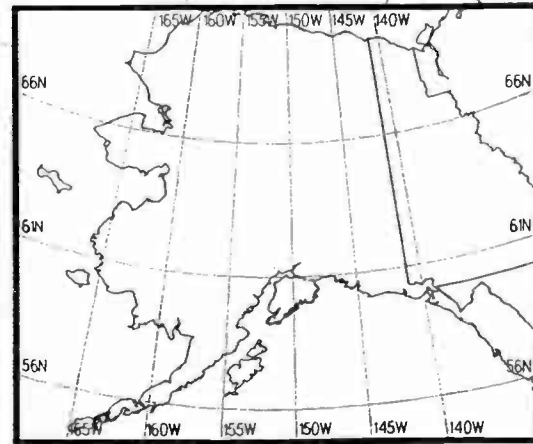

Night AM 1700 kHz

Night AM 1700 kHz

U.S. Expanded Band

Night AM 1700 kHz

Night AM 1700 kHz

Prepared by Dataworld
Copyright (c) 1996, Dataworld, Inc.