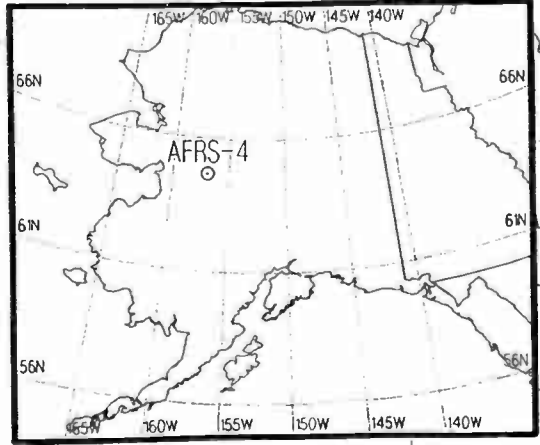

Day AM 560 kHz

Prepared by Dataworld
Copyright (c) 1996, Dataworld, Inc.

Day AM 560 kHz

Night AM 570 kHz

Night AM 570 kHz

Regional Channel

Prepared by Dataworld
 Copyright (c) 1996, Dataworld, Inc.

Night AM 570 kHz