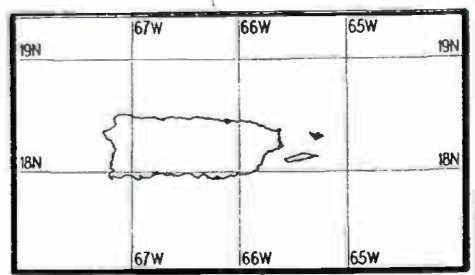

Prepared by Dataworld
Copyright (c) 1996, Dataworld, Inc.

Night AM 770 kHz

Night AM 770 kHz