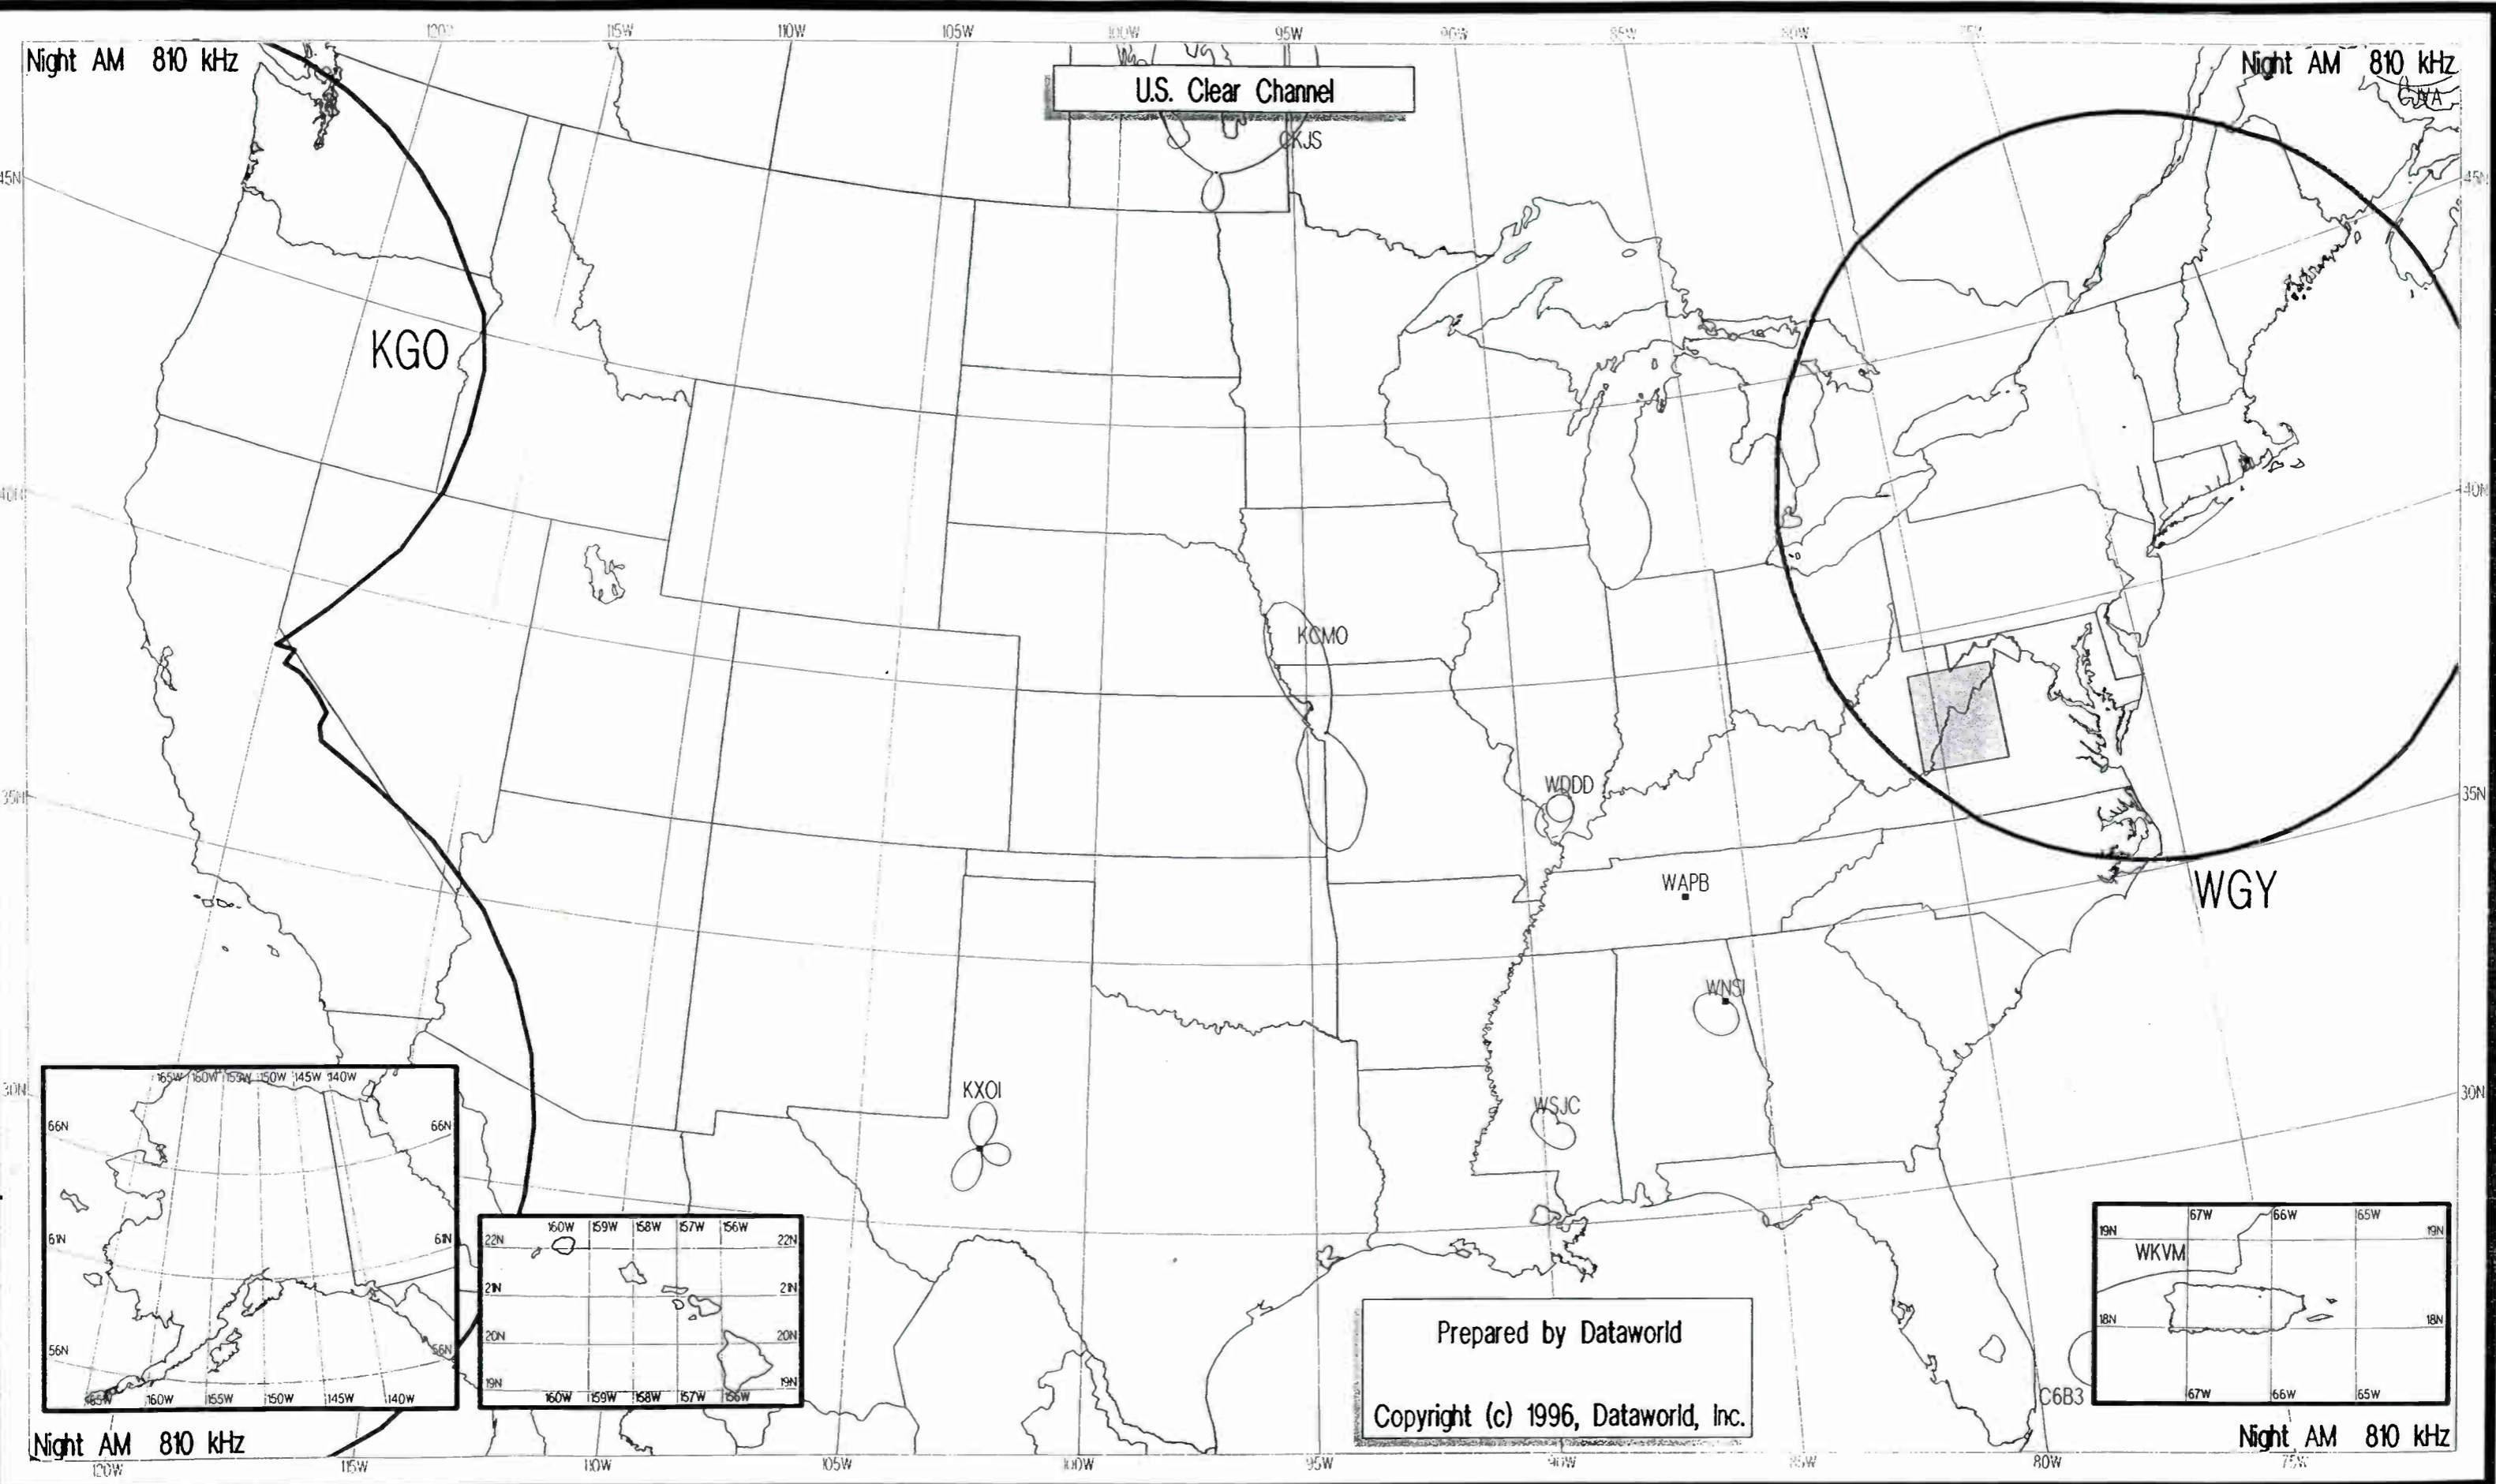

Night AM 810 kHz

Night AM 810 kHz

U.S. Clear Channel

Prepared by Dataworld
Copyright (c) 1996, Dataworld, Inc.

Night AM 810 kHz

Night AM 810 kHz