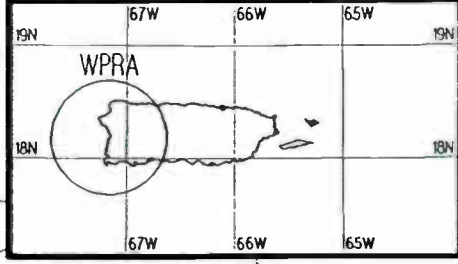

Prepared by Dataworld
Copyright (c) 1996, Dataworld, Inc.