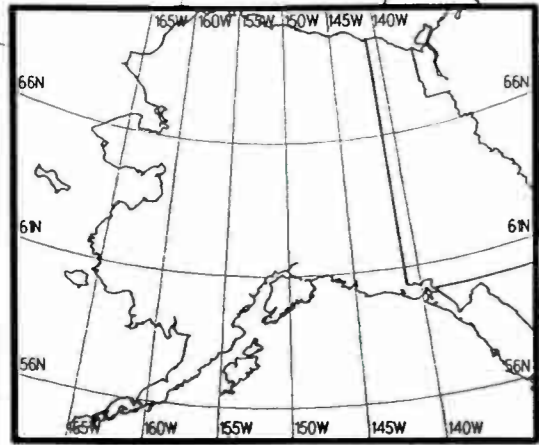

Night AM 1340 kHz

Night AM 1340 kHz

Local Channel

Prepared by Dataworld
Copyright (c) 1996, Dataworld, Inc.

Night AM 1340 kHz

Night AM 1340 kHz