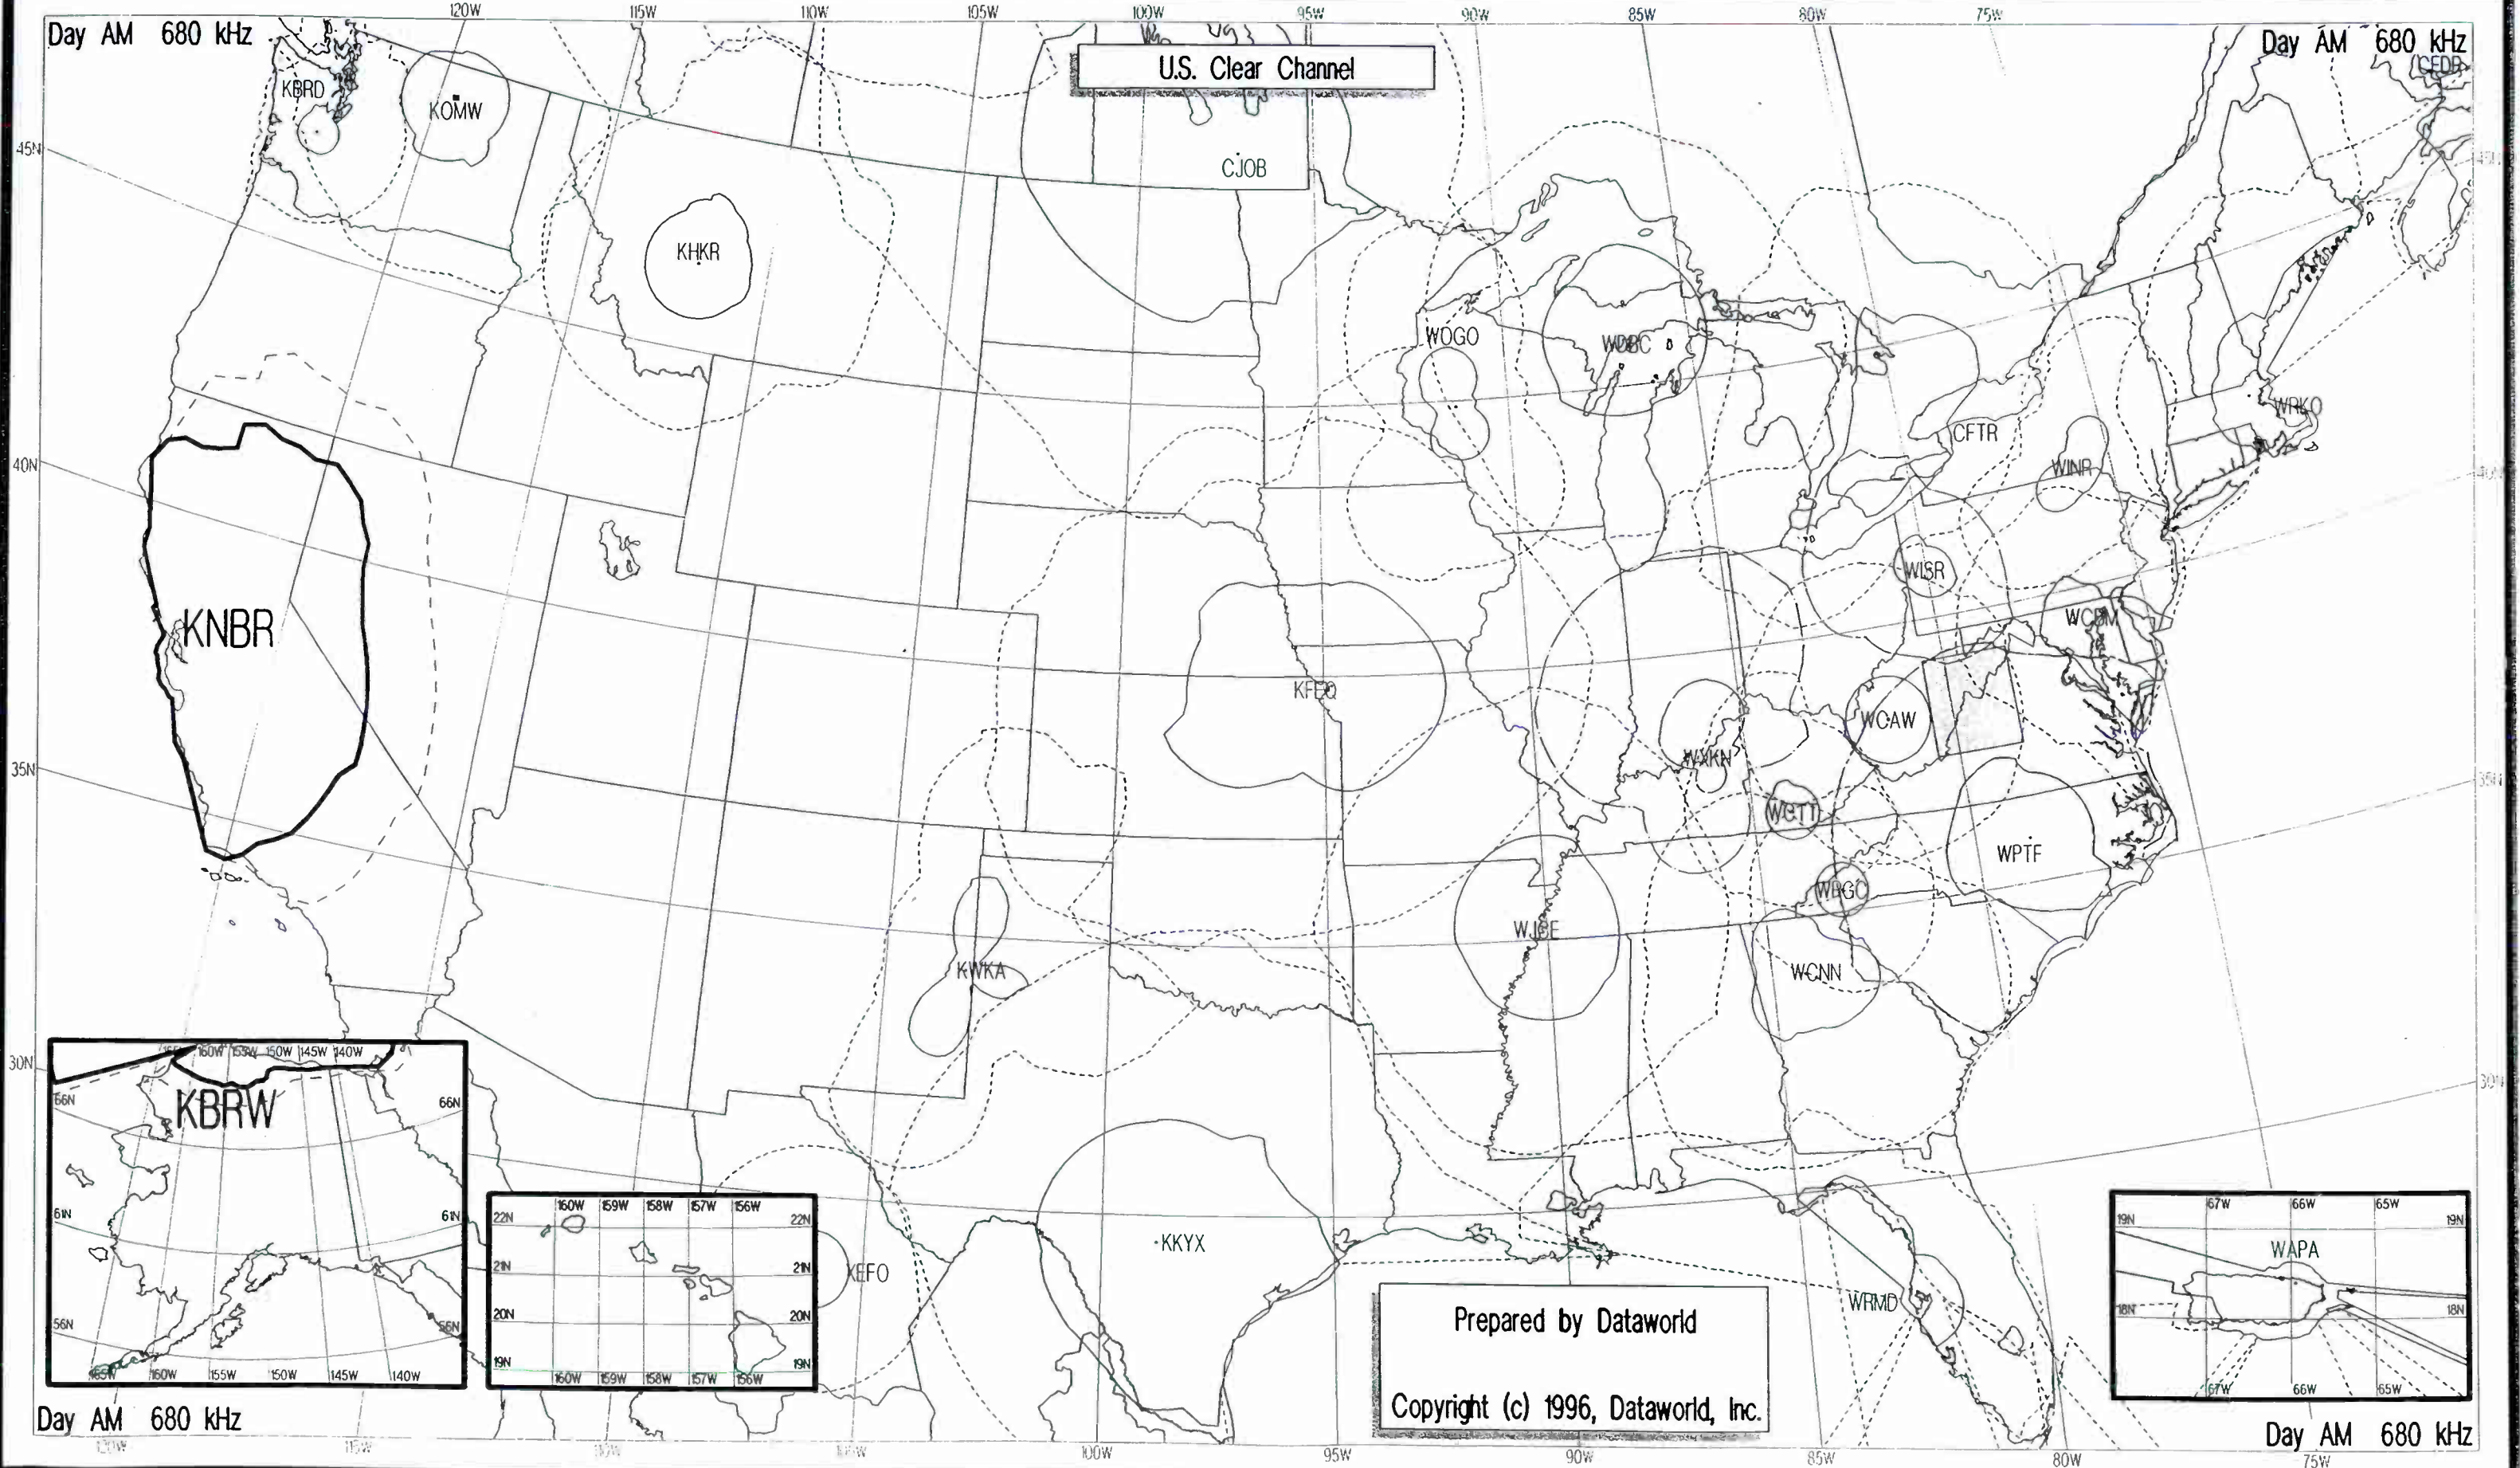

Day AM 680 kHz

Day AM 680 kHz

U.S. Clear Channel

Day AM 680 kHz

Day AM 680 kHz

Prepared by Dataworld
Copyright (c) 1996, Dataworld, Inc.