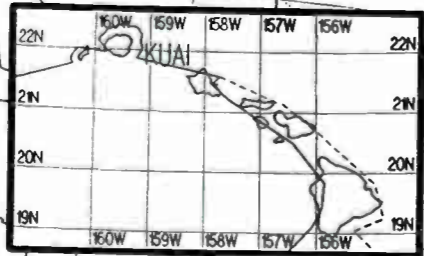

Day AM 720 kHz

Day AM 720 kHz

U.S. Clear Channel

Day AM 720 kHz

Day AM 720 kHz

Prepared by Dataworld
Copyright (c) 1996, Dataworld, Inc.