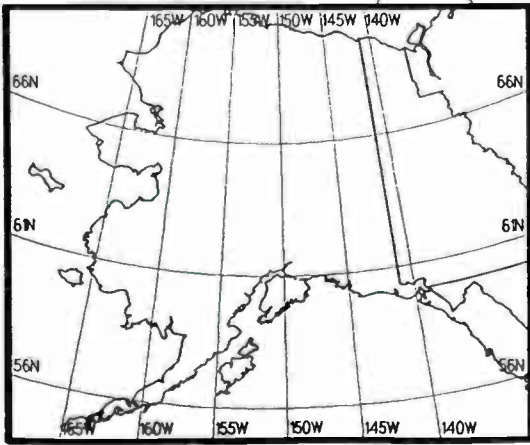

U.S. Clear Channel

Prepared by Dataworld
Copyright (c) 1996, Dataworld, Inc.