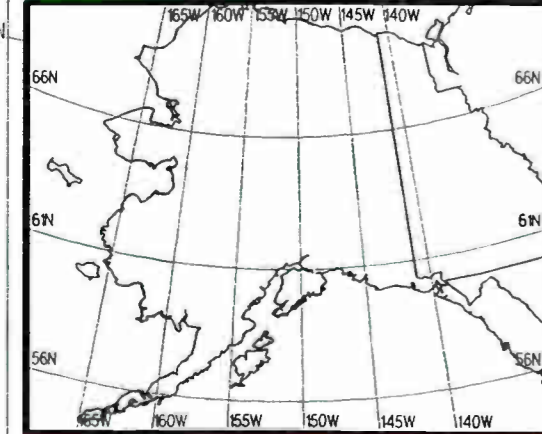

XEPQ

KURY

Prepared by Dataworld
 Copyright (c) 1996, Dataworld, Inc.

Night AM 710 kHz

Night AM 710 kHz

Day AM 710 kHz

Day AM 710 kHz

U.S. Clear Channel