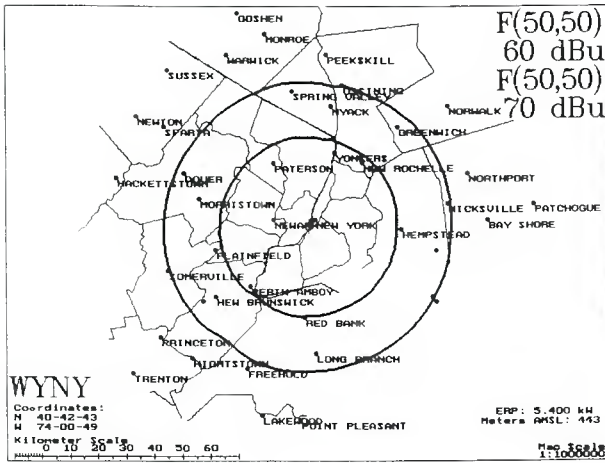

STATION COVERAGE