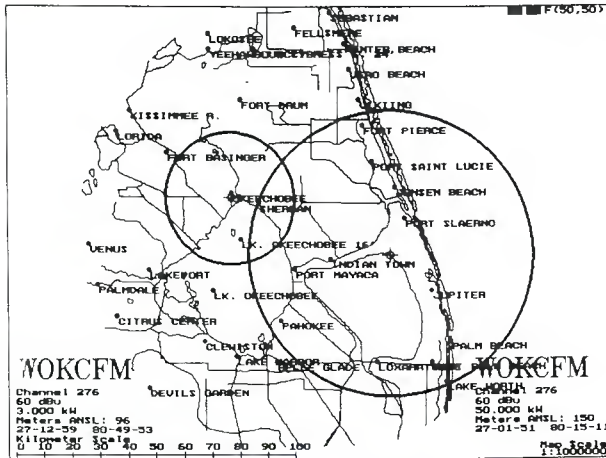

FACILITIES UPGRADES