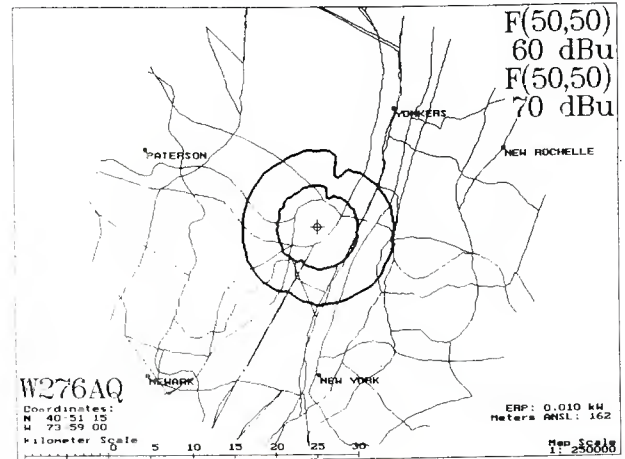

TRANSLATORS

Aerial view without the cost of the helicopter.

M Street Map Service

(using Radiosoft's FMR mapping software)

Let us show you your:

Site Location

County/City Coverage

Station vs. Competition

Construction Permits/Applications. vs. Licensed Facilities

Same Day Fax Service Available

(800) 248-4242

(212) 473-4668