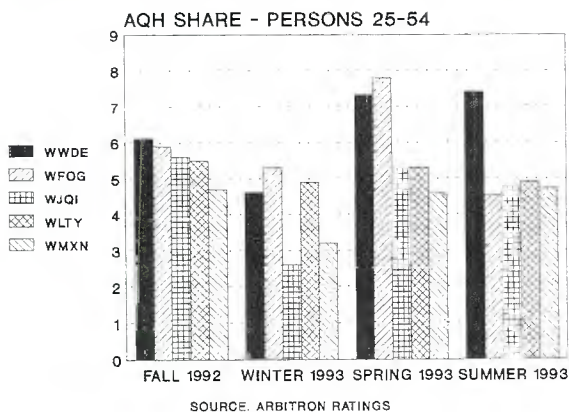

MEDIA PERSPECTIVES RESEARCH GETS RESULTS

Radiographic^{SM} Segmentation from MEDIA PERSPECTIVES provides radio broadcasters with actionable information that gives them a competitive edge.

When you understand how listeners think about radio, when you identify their tastes and interests, when you learn their attitudes, when you discover the factors that motivate people to listen to radio and report listening in ratings diaries, you are able to develop strategies which lead to decisive ratings victories.

WWDE - NORFOLK, VIRGINIA