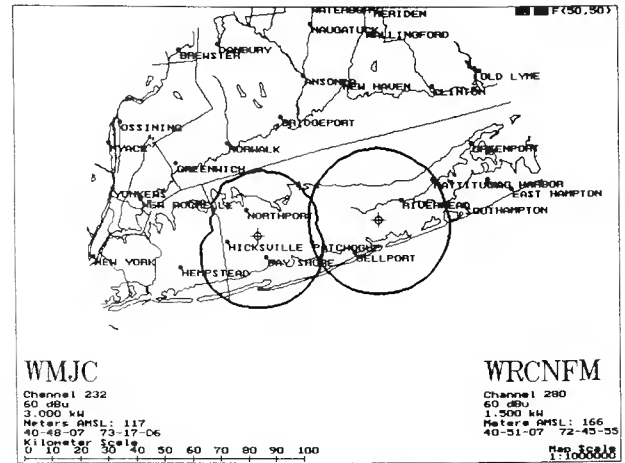

STATION COVERAGE

DUOPOLIES

FACILITIES UPGRADES

TRANSLATORS

Aerial view without the cost of the helicopter.

M Street Map Service

(using Radiosoft's FMR mapping software)

Let us show you your:

Site Location

County/City Coverage

Station vs. Competition

Construction Permits/Applications. vs. Licensed Facilities

Same Day Fax Service Available

(800) 248-4242

(212) 473-4668