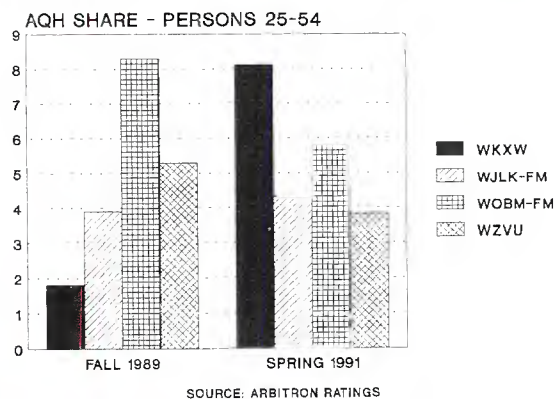

WKXW - CENTRAL, NEW JERSEY

To learn more about how MEDIA PERSPECTIVES will get results for your station through **Radiographic^{SM} Segmentation**, **Target Music Testing** and **The Buyer's Psyche Study of Advertisers** talk to Steve Apel. Call MEDIA PERSPECTIVES today to develop a plan for market research that enables you to reach your goals.

MEDIA PERSPECTIVES

RESEARCH FOR STRATEGIC PLANNING

- 800-929-3589 (Continental United States)
- 800-959-0301 (Canada, Alaska & Hawaii)
- +1-609-482-7979 (Worldwide)