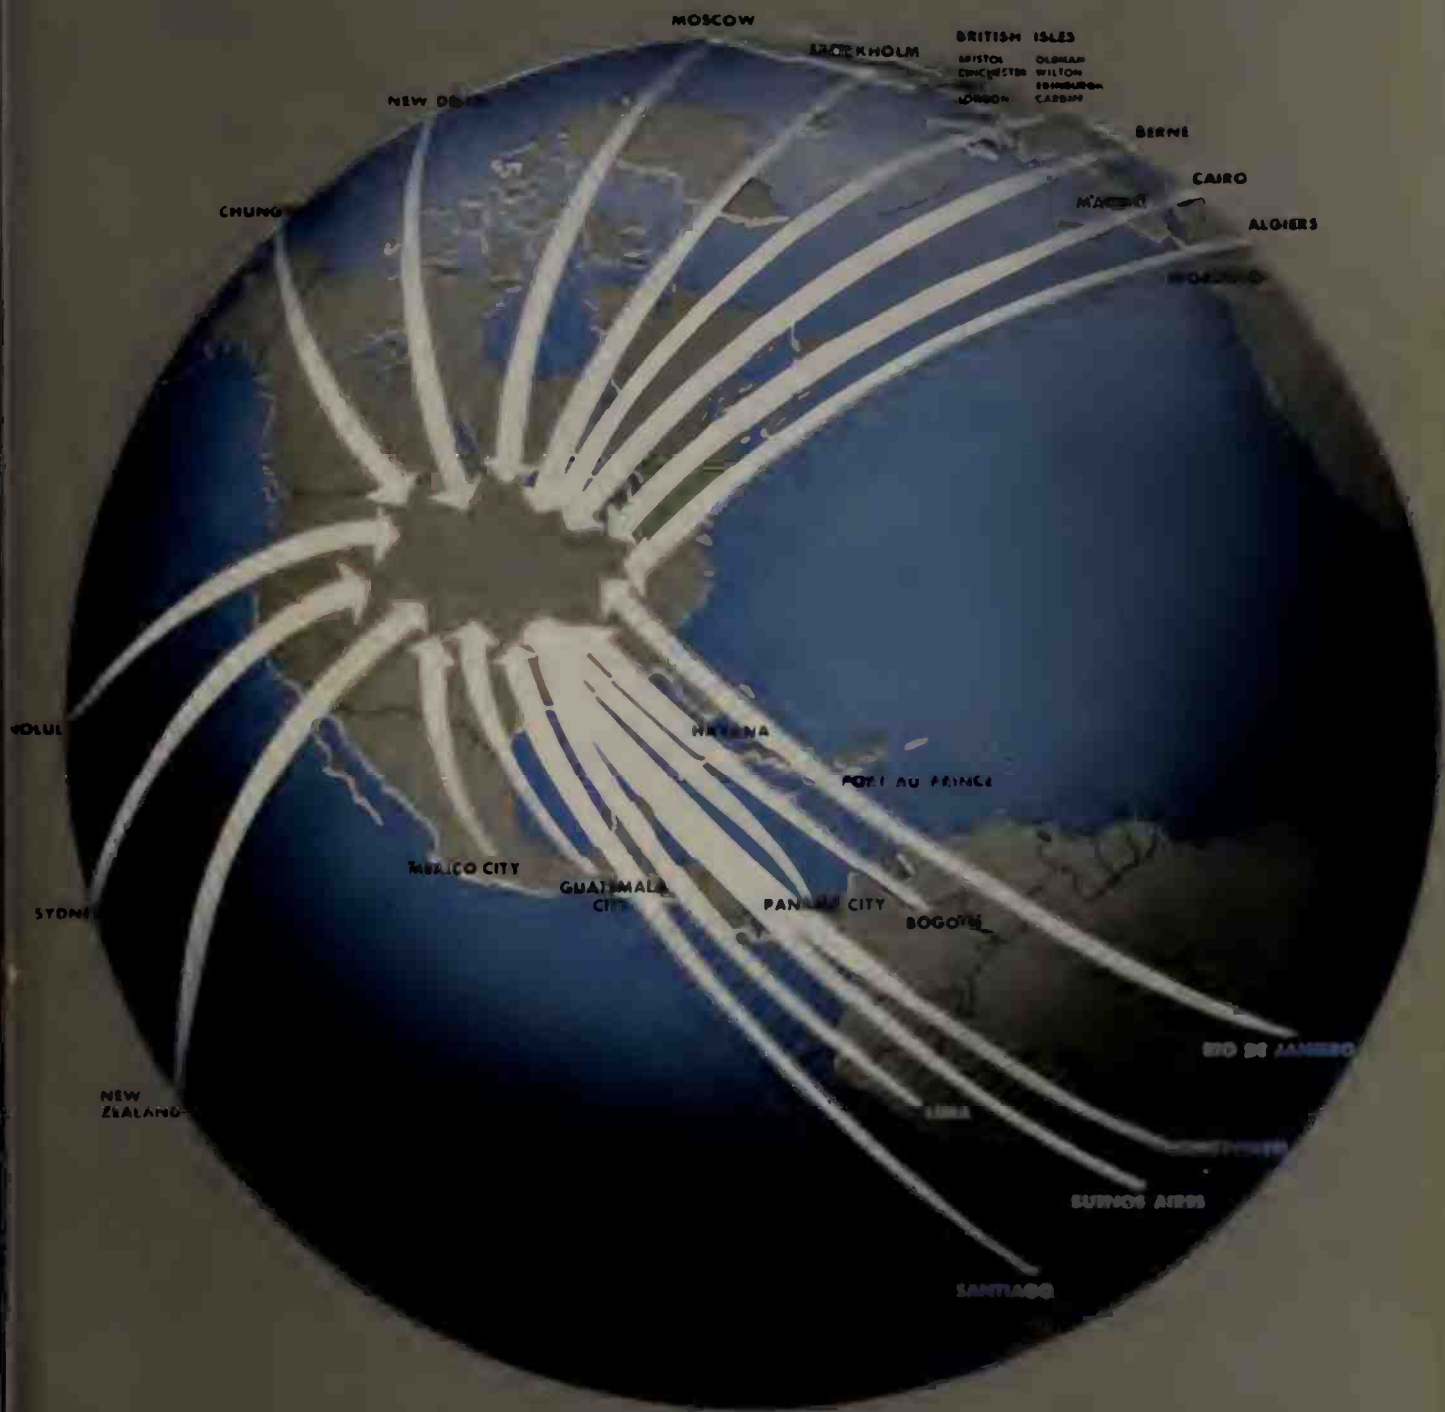

CBS PROGRAM BOOK • SPRING, 1944

NATIONAL BROADCASTING COMPANY, INC.
GENERAL LIBRARY
370 MADISON AVENUE, NEW YORK, N. Y.

To CBS: from all around the earth, 1943 brought hundreds of eyewitness accounts by Columbia's correspondents, reporting world news events. Many of the points where these broadcasts originated are shown upon this globe; others, for reasons of military security, cannot be so precisely identified. In all, CBS listeners heard reports in 1943 from 24 countries outside the United States.