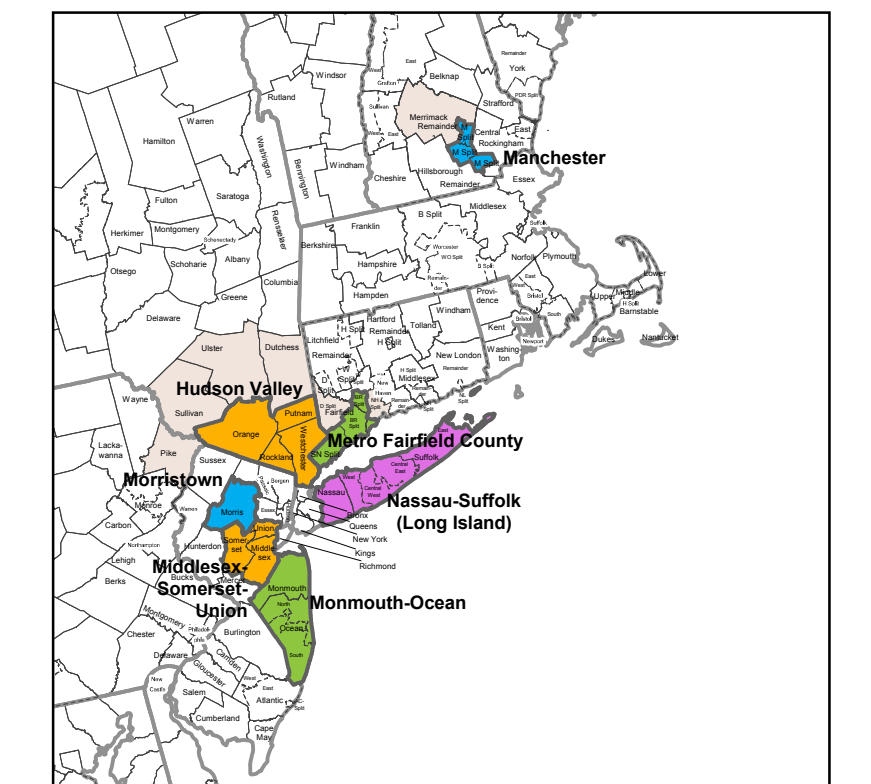

Based on Fall 2020 Market Definitions

San Francisco also includes:  
San Jose

Portsmouth-Dover-Rochester also includes:  
Rockingham County M-Split, NH  
New York also includes:  
Metro Fairfield County  
Middlesex-Somerset-Union  
Monmouth County, NJ  
Morristown  
Nassau-Suffolk (Long Island)  
Putnam, Rockland and Westchester Counties, NY  
Hudson Valley also includes:  
Newburgh-Middletown, NY

Washington, DC also includes:  
Frederick, MD  
Stafford County, VA

**Key**

- Radio Metros, Market Rank 1-10
- Radio Metros, Market Rank 11-25
- Radio Metros, Market Rank 26-50
- Radio Metros, Market Rank 51-100
- Radio Metros, Market Rank 100+
- Non-Metro Total Survey Area (TSA) Counties
- States
- DMA® region as defined
- ↔ A county assigned to a DMA region but not contiguous to other counties of that market
- Austin** Radio Metro
- Victoria** DMA that does not contain a Radio Metro