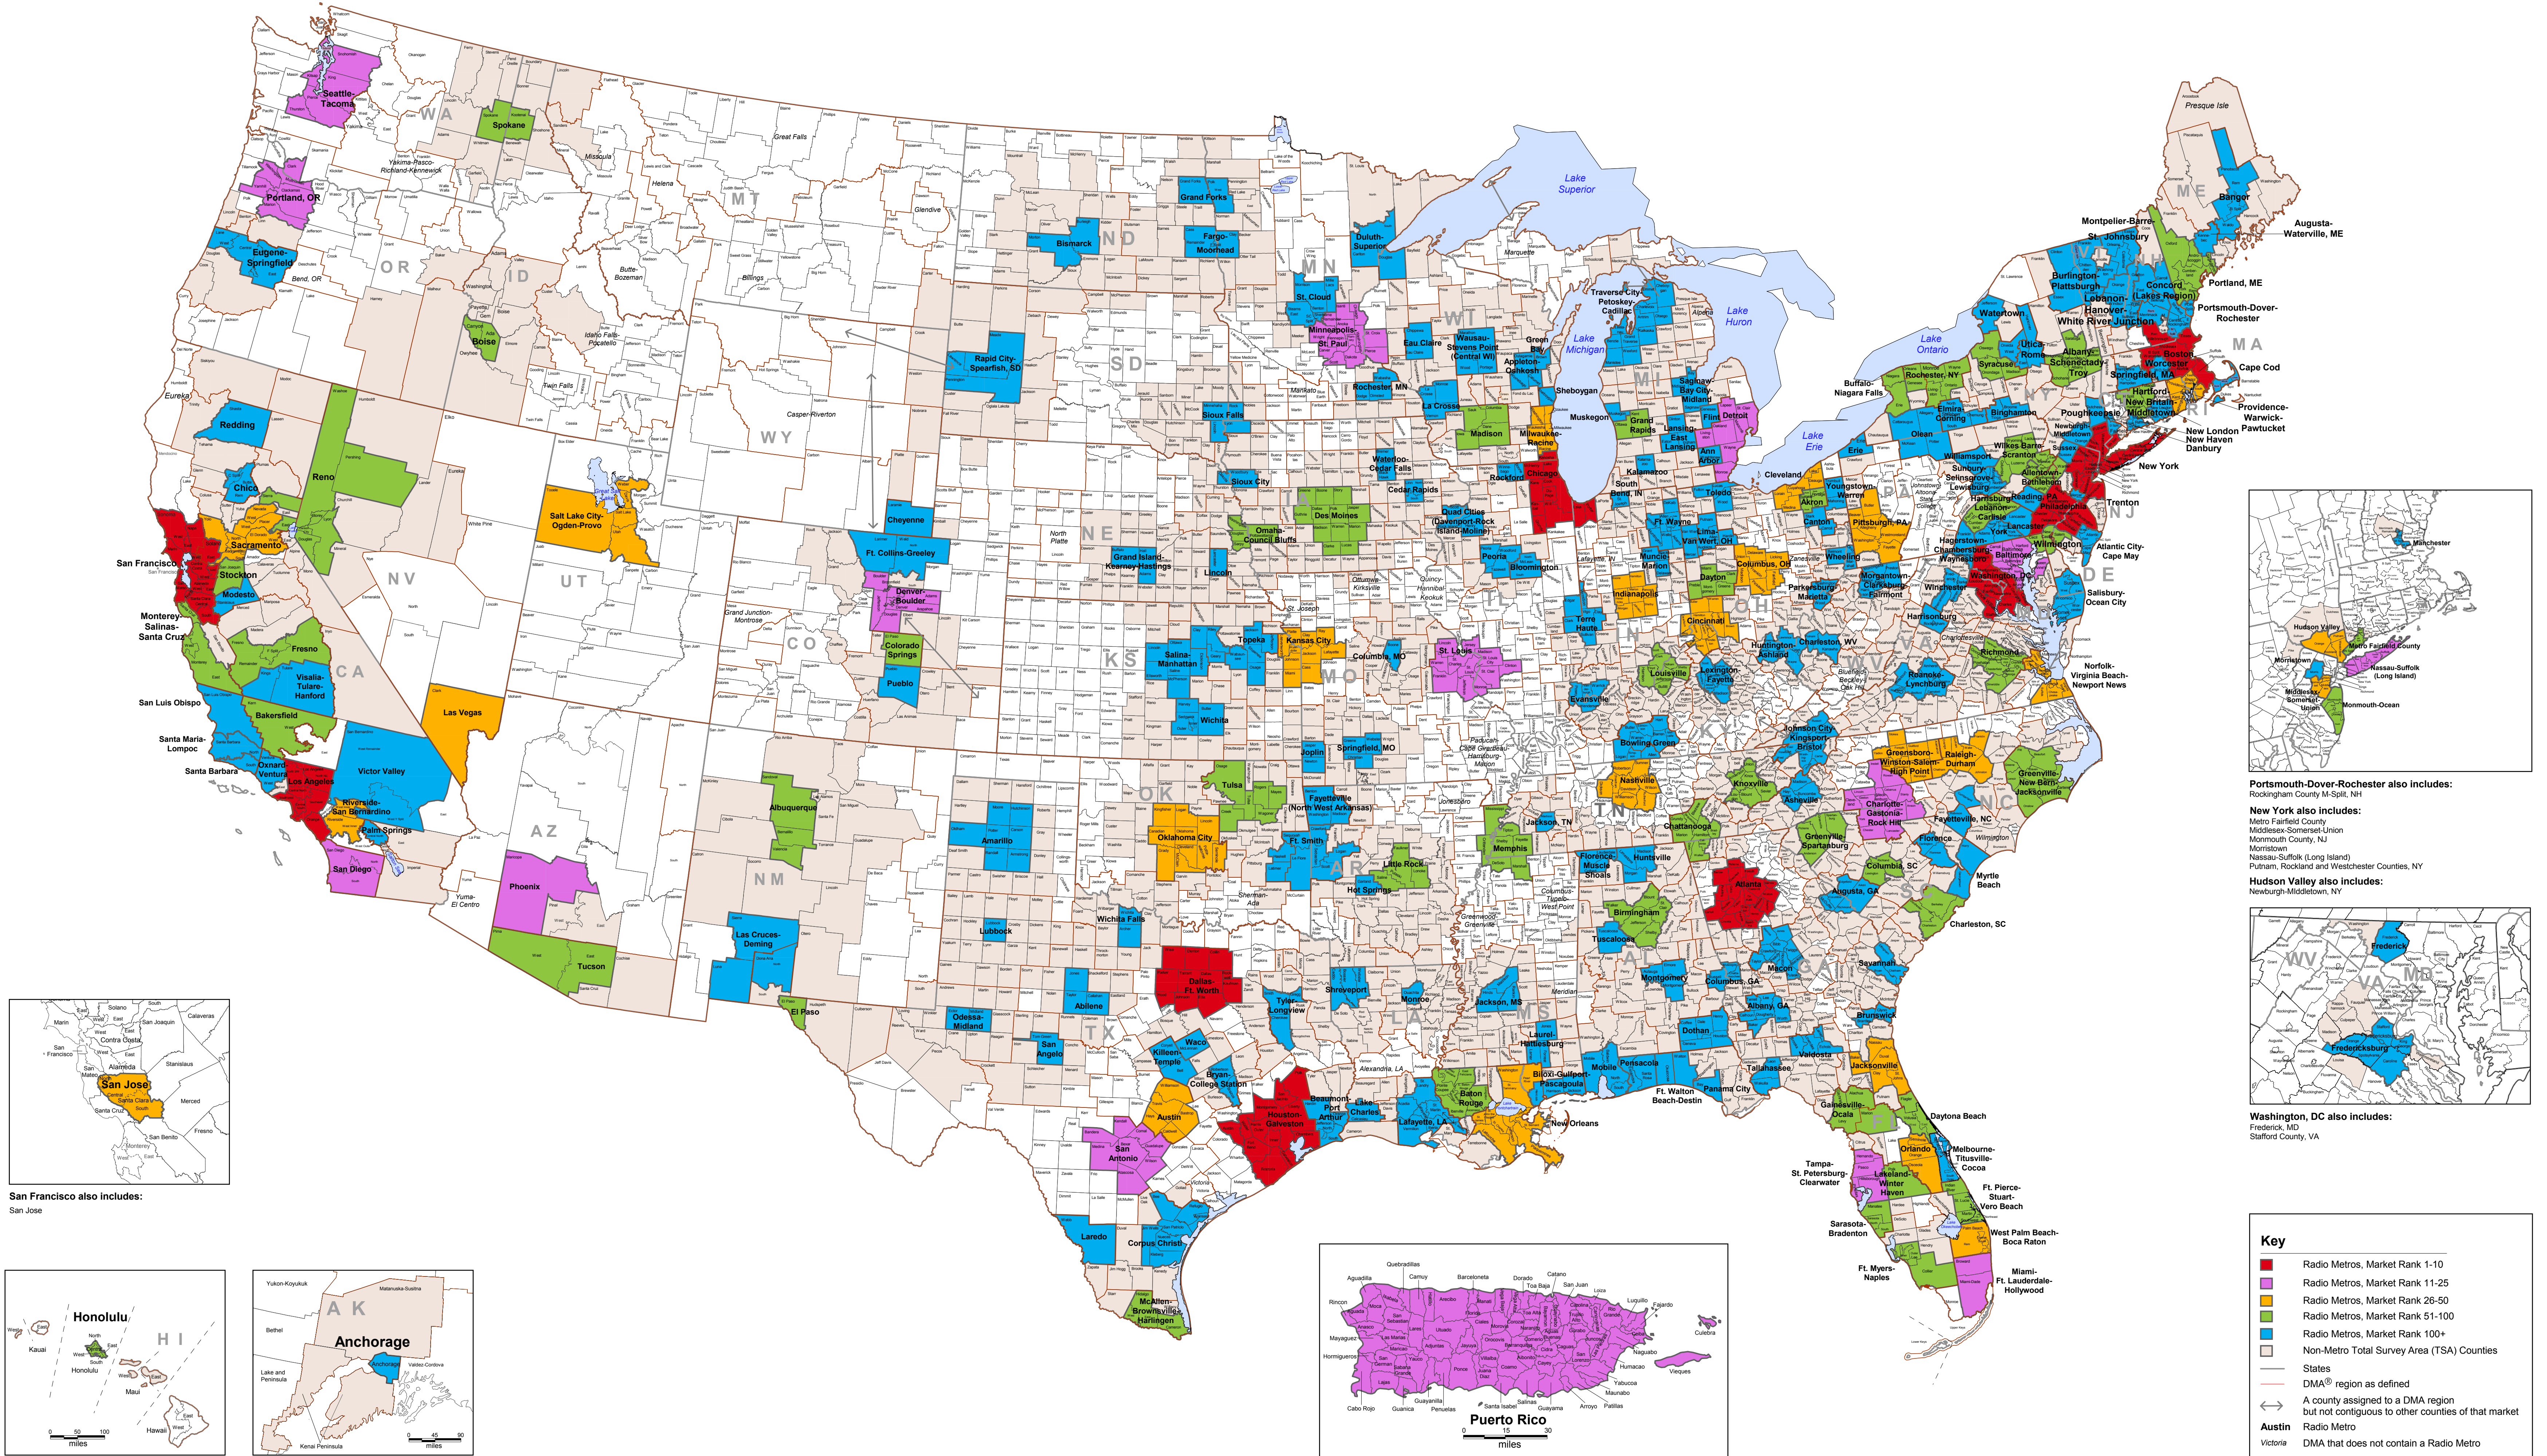

Based on Fall 2020 Market Definitions

San Francisco also includes:  
San Jose

Portsmouth-Dover-Rochester also includes:  
Rockingham County M-Split, NH  
New York also includes:  
Metro Fairfield County  
Middlesex-Somerset-Union  
Monmouth County, NJ  
Morristown  
Nassau-Suffolk (Long Island)  
Putnam, Rockland and Westchester Counties, NY  
Hudson Valley also includes:  
Newburgh-Middletown, NY

Washington, DC also includes:  
Frederick, MD  
Stafford County, VA

**Key**

- Radio Metros, Market Rank 1-10
- Radio Metros, Market Rank 11-25
- Radio Metros, Market Rank 26-50
- Radio Metros, Market Rank 51-100
- Radio Metros, Market Rank 100+
- Non-Metro Total Survey Area (TSA) Counties
- States
- DMA® region as defined
- ↔ A county assigned to a DMA region but not contiguous to other counties of that market
- Austin** Radio Metro
- Victoria** DMA that does not contain a Radio Metro