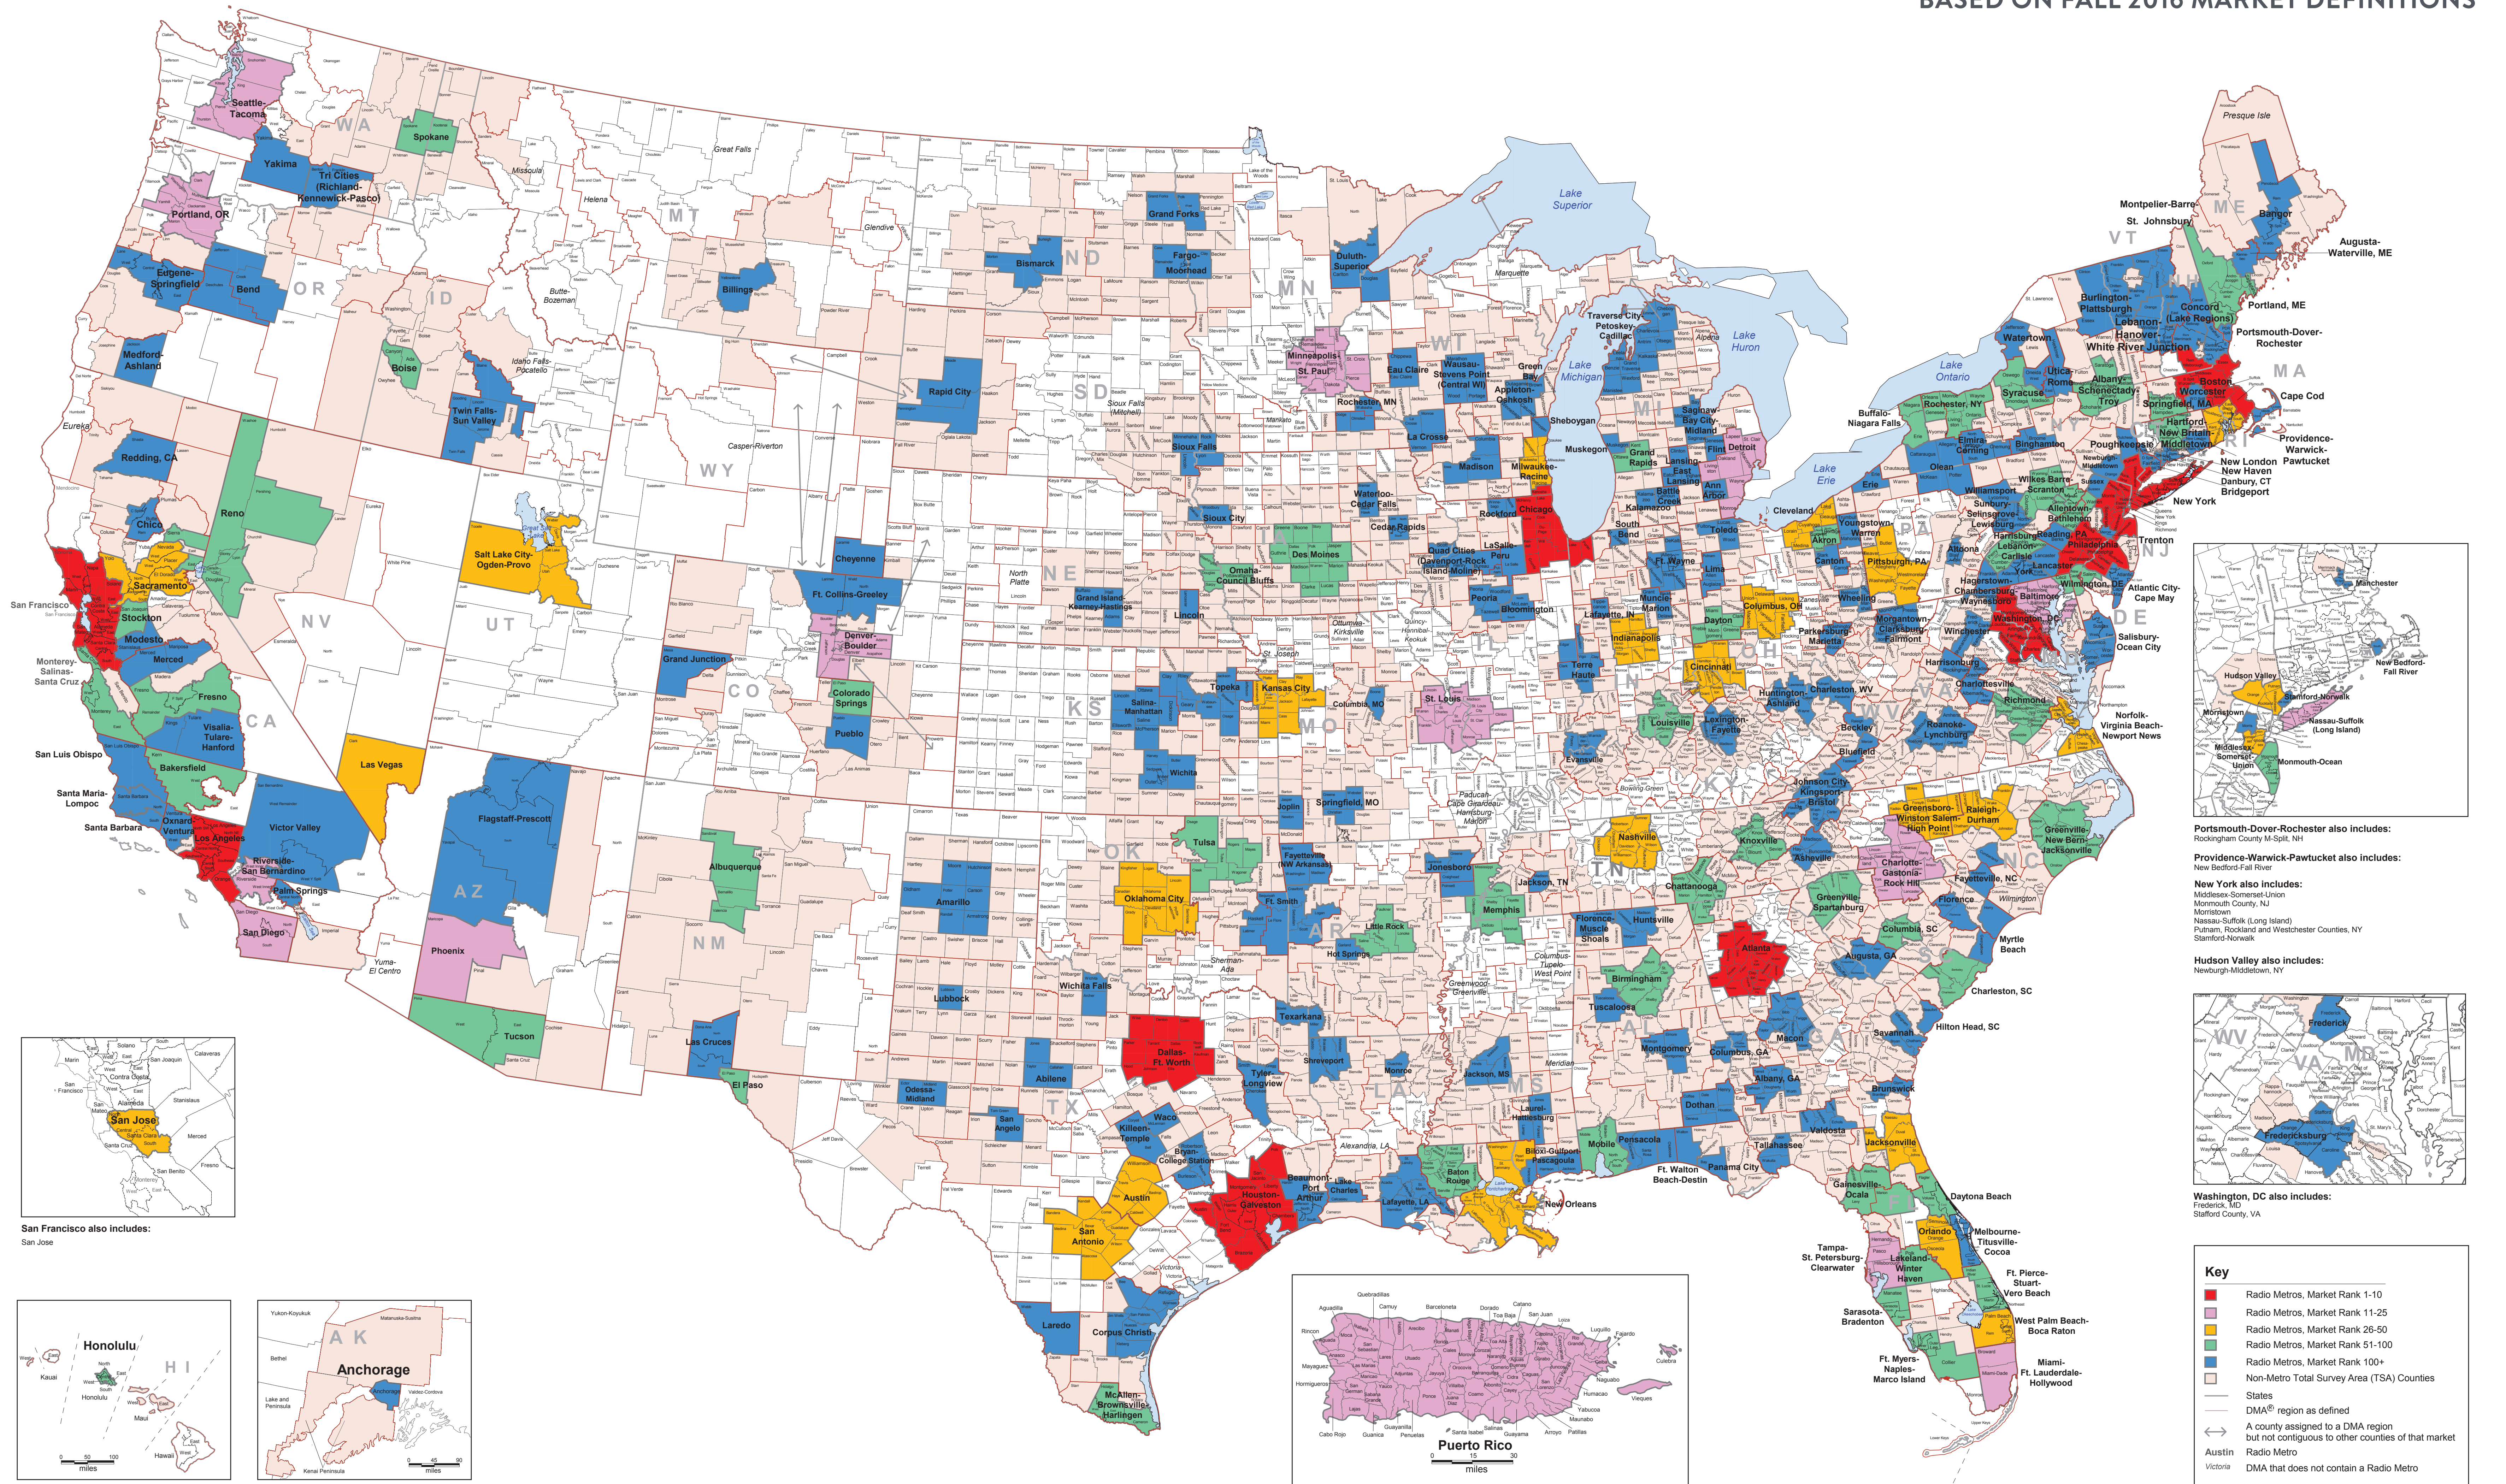

BASED ON FALL 2016 MARKET DEFINITIONS

San Francisco also includes:
San Jose

Honolulu

Anchorage

Puerto Rico

Portsmouth-Dover-Rochester also includes:
Rockingham County N-H

Providence-Warwick-Pawtucket also includes:
New Bedford-Fall River

New York also includes:
Middlesex-Somerset-Union
Monmouth County, NJ
Morristown
Nassau-Suffolk (Long Island)
Putnam, Rockland and Westchester Counties, NY
Stamford-Norwalk

Hudson Valley also includes:
Newburgh-Middletown, NY

Washington, DC also includes:
Frederick, MD
Stafford County, VA

Key

- Radio Metros, Market Rank 1-10
- Radio Metros, Market Rank 11-25
- Radio Metros, Market Rank 26-50
- Radio Metros, Market Rank 51-100
- Radio Metros, Market Rank 100+
- Non-Metro Total Survey Area (TSA) Counties
- States
- DMA® region as defined
- A county assigned to a DMA region but not contiguous to other counties of that market
- Austin Radio Metro
- Victoria DMA that does not contain a Radio Metro