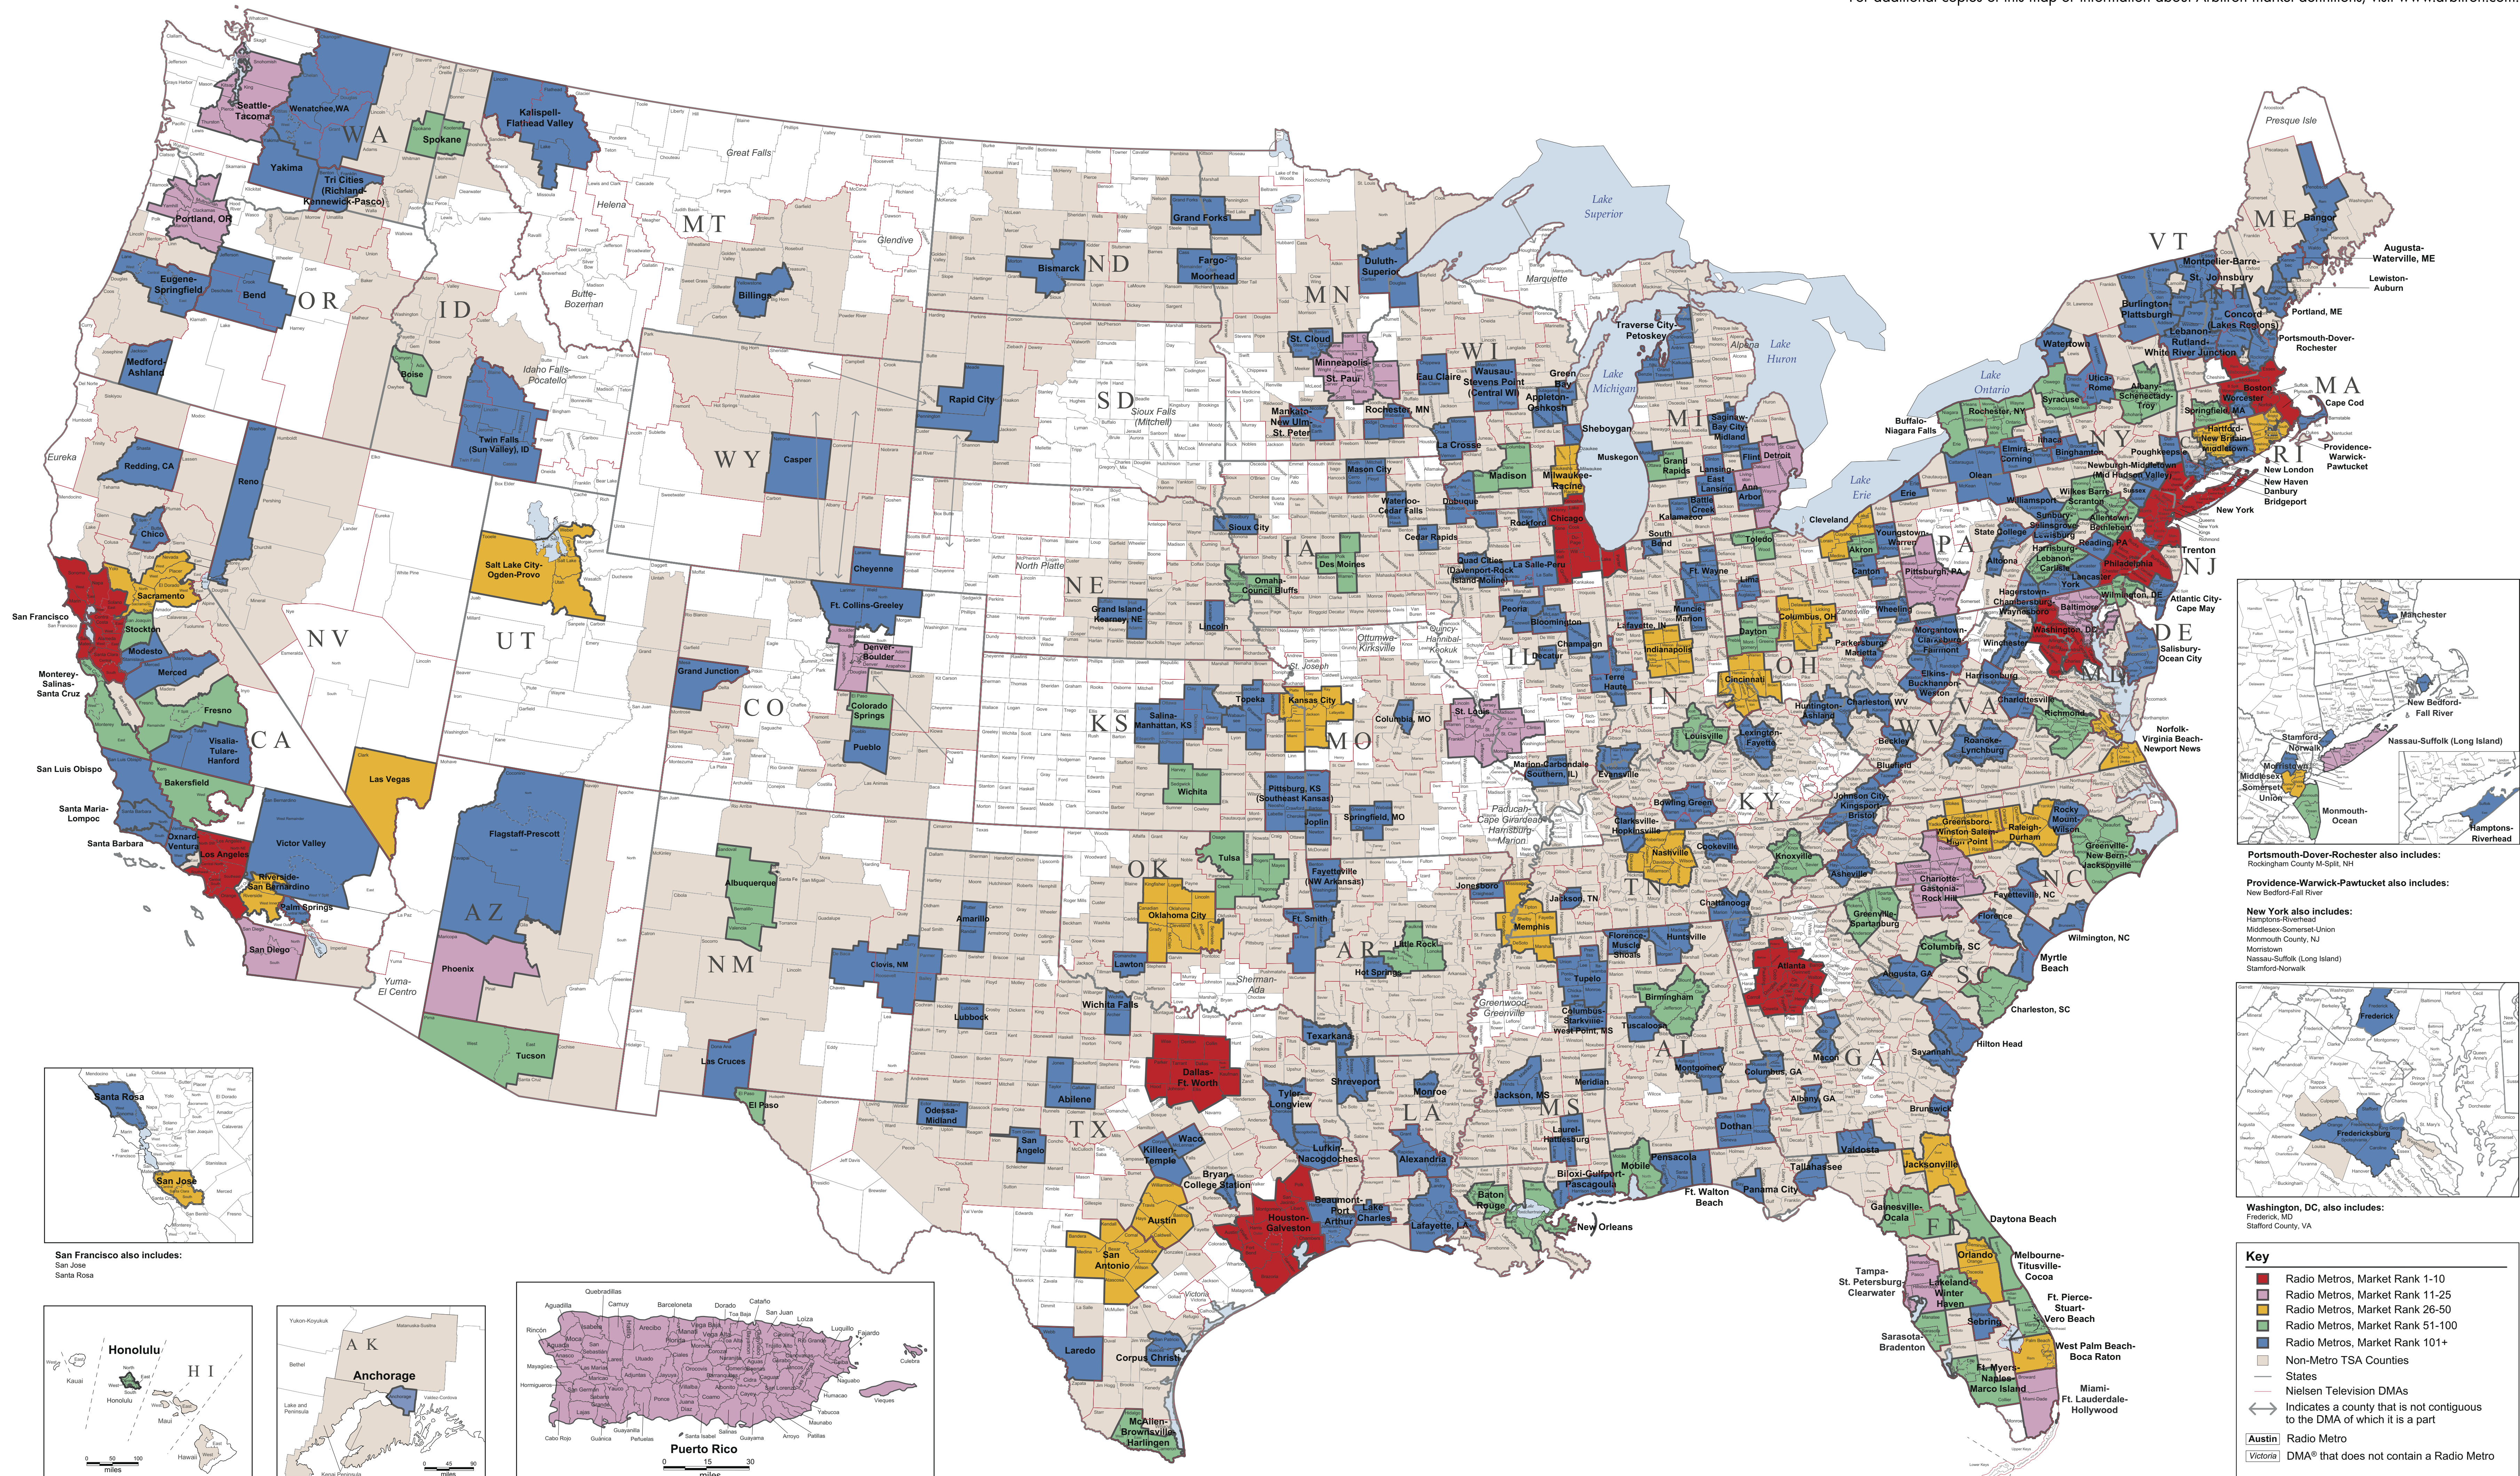

2010 Arbitron Radio Metro Map | Based on Fall 2009 Market Definitions

For additional copies of this map or information about Arbitron market definitions, visit www.arbitron.com.

Portsmouth-Dover-Rochester also includes:
Rockingham County M-Split, NH

Providence-Warwick-Pawtucket also includes:
New Bedford-Fall River

New York also includes:
Hamptons-Riverhead
Middlesex-Somerset-Union
Monmouth County, NJ
Morristown
Nassau-Suffolk (Long Island)
Stamford-Norwalk

Washington, DC, also includes:
Frederick, MD
Stafford County, VA

Key	
■	Radio Metros, Market Rank 1-10
■	Radio Metros, Market Rank 11-25
■	Radio Metros, Market Rank 26-50
■	Radio Metros, Market Rank 51-100
■	Radio Metros, Market Rank 101+
■	Non-Metro TSA Counties
—	States
—	Nielsen Television DMAs
↔	Indicates a county that is not contiguous to the DMA of which it is a part
■ Austin	Radio Metro
■ Victoria	DMA* that does not contain a Radio Metro