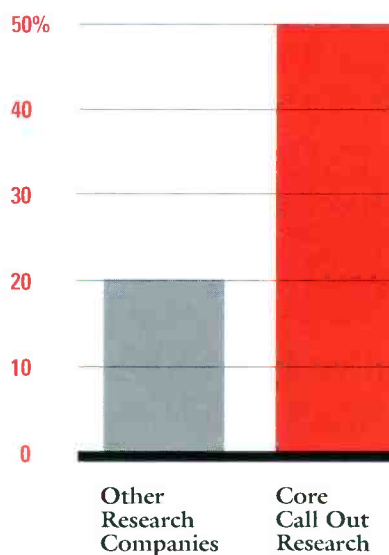

Introducing Core Call Out Research.

A New Call Out Company that Targets Your Station's Core Listeners.

Core listeners represent up to 80% of your Arbitron AQH. That's why America's leading programmers and consultants agree that targeting core is *the strategy* for the 90's.

Introducing Core Call Out Research. A new company that tests your core listeners, the people who matter most.

More Core. By Far.

Core Call Out Research samples are 100% your cume listeners and at least 50%—and up to 100%—of your core. Every week. Guaranteed.

Stations complain that most call out companies don't include enough core listeners in their research—as few as 20% in a weekly sample.

% of Your Core