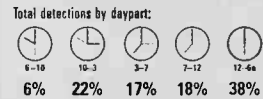

MAINSTREAM TOP 40