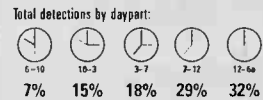

WAKE UP 16
Hilary Duff (Hollywood)

KBKS, KHHT, KMXV, KRQQ, KWYE, WAEB, WCGO, WDJX, WGTZ, WLAN, WPRO, WPST, WRVQ, WSTW, WXLK, WZKF

Total stations with six or more detections: 19