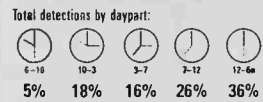

MOST AIRPLAY ADDS

TITLE ARTIST / LABEL NEW STATIONS

SHAKE IT OFF ☆ 26
Mariah Carey (Island/DJMG)
KDWB, KHHT, KJYO, KLAL, KSMB, KZHT, WABB, WAKZ, WCGO, WDJX, WEZB, WFLZ, WGTZ, WHBQ, WHYY, WHKF, WJIS, WKCI, WKSJ, WQZQ, WRHT, WRVQ, WXXX, WZAT, WZEE, WZKF

Total stations with six or more detections: 49

LET ME HOLD YOU 17
Bow Wow Feat. Omarion (Columbia)

KELZ, KJYO, KKRZ, KMXV, KOCH, KRQQ, KWYE, KXXM, WJBO, WKSC, WKSE, WLKT, WQEN, WQZQ, WSSX, WXXS, WXLK

Total stations with six or more detections: 62