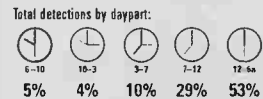

THIS IS HOW A HEART BREAKS ☆ 16
Rob Thomas (Melisma/Atlantic)

KKMG, WAEB, WAEV, WEZB, WFLZ, WHOT, WHYI, WIOG, WLDI, WNCI, WNOK, WPRO, WRVQ, WWCK, WZAT, WZEE

Total stations with six or more detections: 40