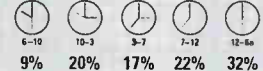

Total detections by daypart:

**DOESN'T REMIND ME** 11

Audioslave (Epic/Interscope)  
CIMX, KDGE, KFTE, KXRX, WBRU, WBTZ, WGRD, WHTG, WJXB, WMAD, WNFZ

Total stations with six or more detections: 60

Total detections by daypart: